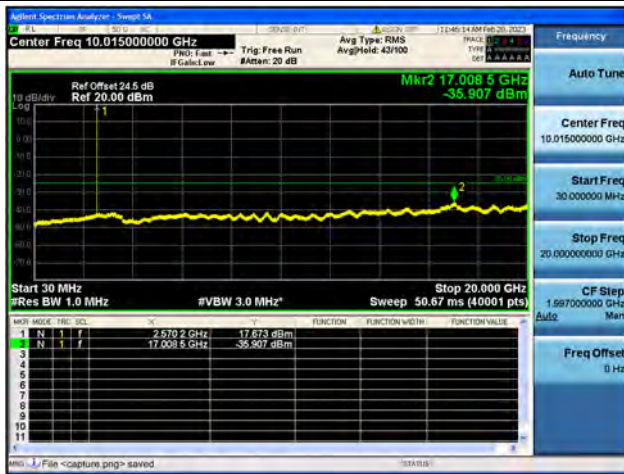

Band17 / 10MHz / Mid CH / 64QAM

Band17 / 10MHz / High CH / QPSK

Band17 / 10MHz / High CH / 16QAM

Band17 / 10MHz / High CH / 64QAM

Band38-30M-20G / 5MHz / Low CH / QPSK

Band38-20G-26G / 5MHz / Low CH / QPSK