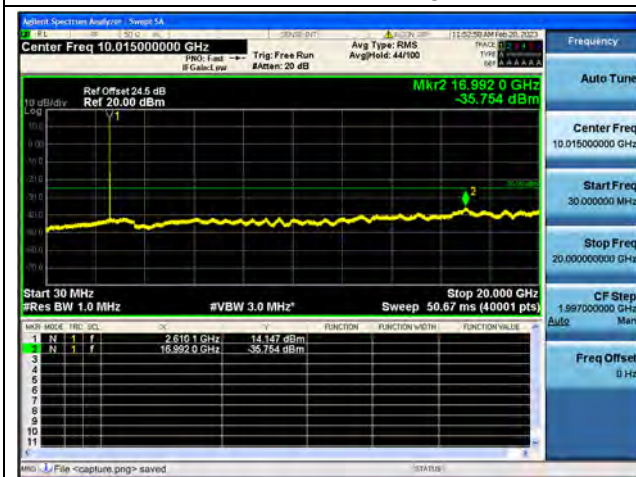

Band38-30M-20G / 10MHz / High CH / 16QAM

Band38-30M-20G / 10MHz / High CH / 64QAM