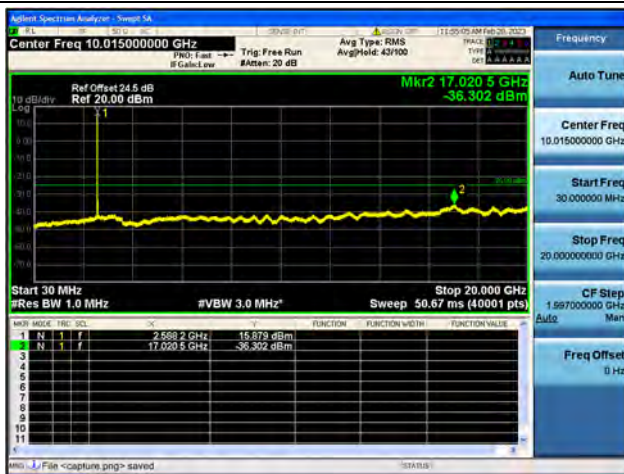

Band38-30M-20G / 15MHz / Low CH / 16QAM

Band38-20G-26G / 15MHz / Low CH / 16QAM

Band38-30M-20G / 15MHz / Low CH / 64QAM

Band38-20G-26G / 15MHz / Low CH / 64QAM

Band38-30M-20G / 15MHz / Mid CH / QPSK

Band38-20G-26G / 15MHz / Mid CH / QPSK