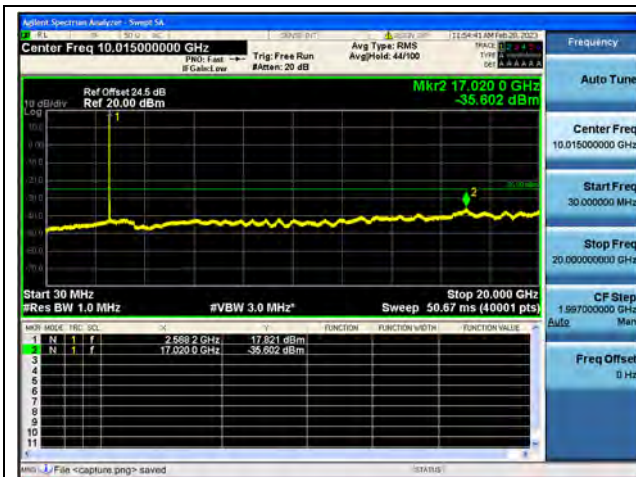

Band38-30M-20G / 15MHz / Low CH / 16QAM

Band38-20G-26G / 15MHz / Low CH / 16QAM

Band38-30M-20G / 15MHz / Low CH / 64QAM

Band38-20G-26G / 15MHz / Low CH / 64QAM

Band38-30M-20G / 15MHz / Mid CH / QPSK

Band38-20G-26G / 15MHz / Mid CH / QPSK