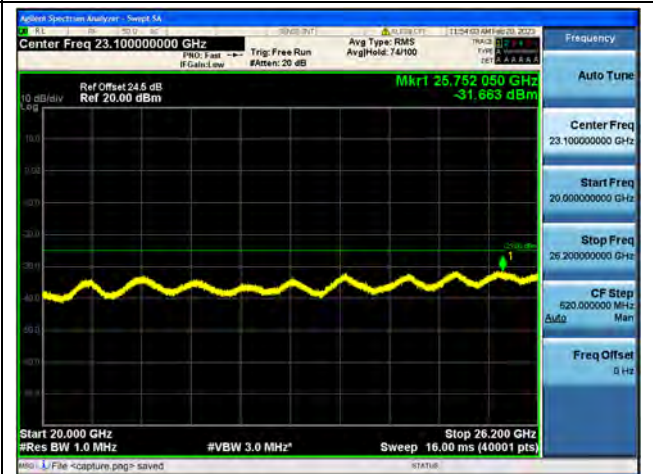

Band38-20G-26G / 15MHz / Low CH / QPSK

Band38-20G-26G / 15MHz / Low CH / 16QAM