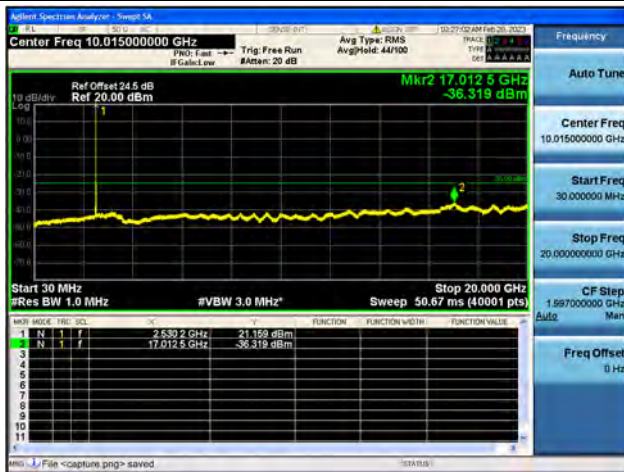

Band7-30M-20G / 10MHz / Mid CH / QPSK

Band7-30M-20G / 10MHz / Mid CH / 16QAM