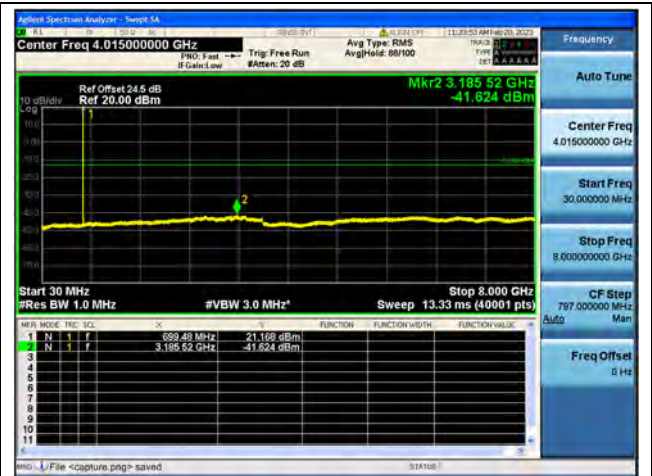

Band7-20G-26G / 20MHz / High CH / QPSK

Band7-30M-20G / 20MHz / High CH / 16QAM

Band7-20G-26G / 20MHz / High CH / 16QAM

Band7-30M-20G / 20MHz / High CH / 64QAM

Band7-20G-26G / 20MHz / High CH / 64QAM

Band12 / 1.4MHz / Low CH / QPSK