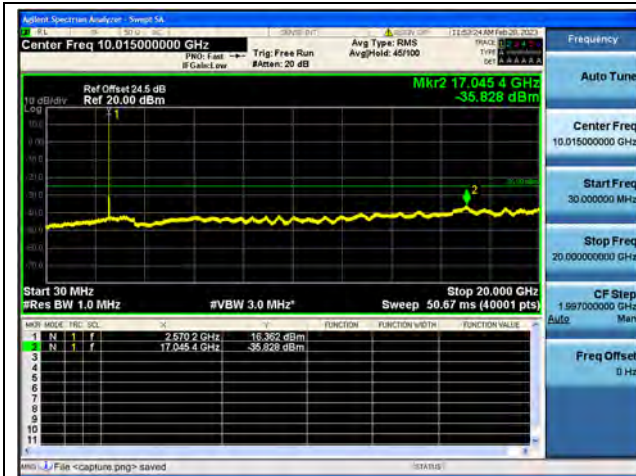

Band38-30M-20G / 10MHz / High CH / 16QAM

Band38-20G-26G / 10MHz / High CH / 16QAM

Band38-30M-20G / 10MHz / High CH / 64QAM

Band38-20G-26G / 10MHz / High CH / 64QAM

Band38-30M-20G / 15MHz / Low CH / QPSK

Band38-20G-26G / 15MHz / Low CH / QPSK