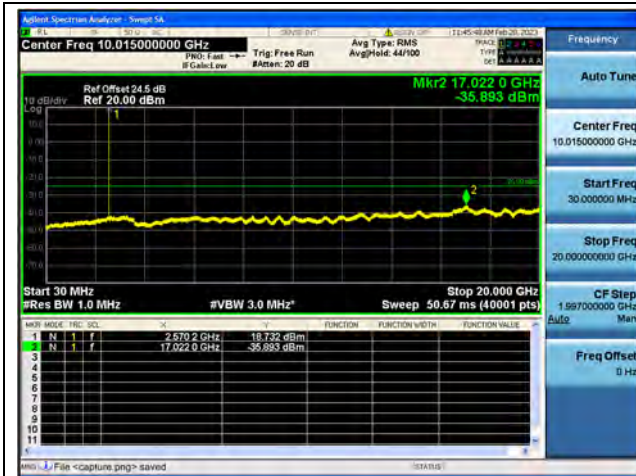

Band17 / 10MHz / Mid CH / 64QAM

Band17 / 10MHz / High CH / QPSK

Band17 / 10MHz / High CH / 16QAM

Band17 / 10MHz / High CH / 64QAM

Band38-30M-20G / 5MHz / Low CH / QPSK

Band38-20G-26G / 5MHz / Low CH / QPSK