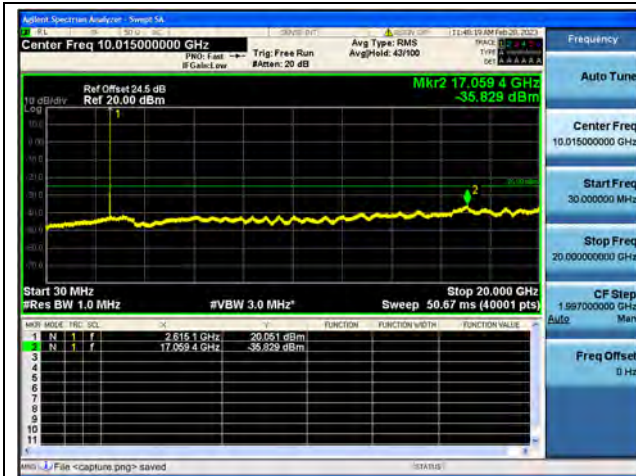

Band38-30M-20G / 5MHz / Mid CH / 16QAM

Band38-20G-26G / 5MHz / Mid CH / 16QAM

Band38-30M-20G / 5MHz / Mid CH / 64QAM

Band38-20G-26G / 5MHz / Mid CH / 64QAM

Band38-30M-20G / 5MHz / High CH / QPSK

Band38-20G-26G / 5MHz / High CH / QPSK