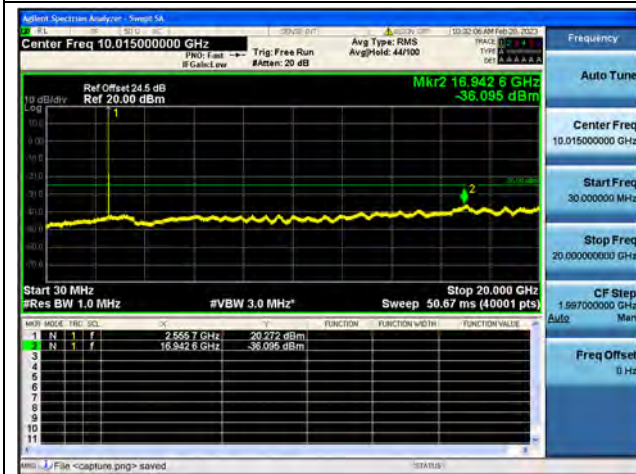

Band7-30M-20G / 15MHz / High CH / QPSK

Band7-30M-20G / 15MHz / High CH / 16QAM