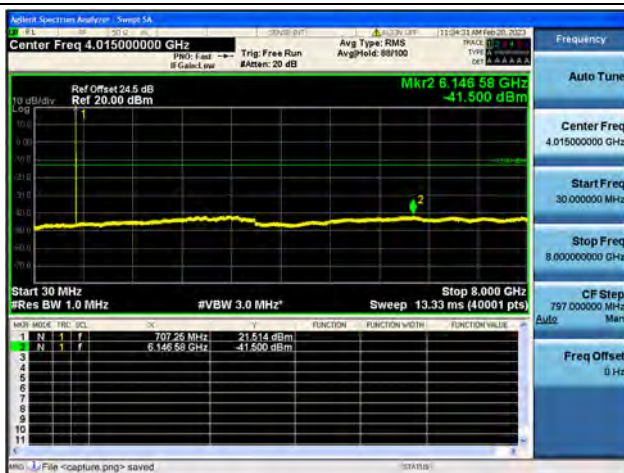

Band12 / 1.4MHz / Low CH / 64QAM

Band12 / 1.4MHz / Mid CH / 16QAM