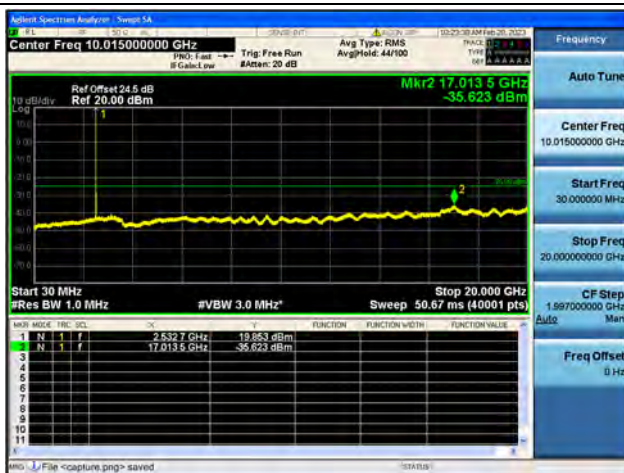

Band7-30M-20G / 5MHz / Mid CH / 16QAM

Band7-30M-20G / 5MHz / Mid CH / 64QAM