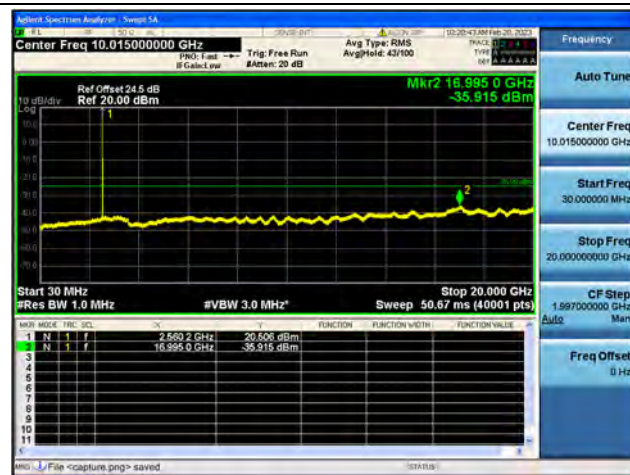

Band7-30M-20G / 10MHz / High CH / 16QAM

Band7-30M-20G / 10MHz / High CH / 64QAM