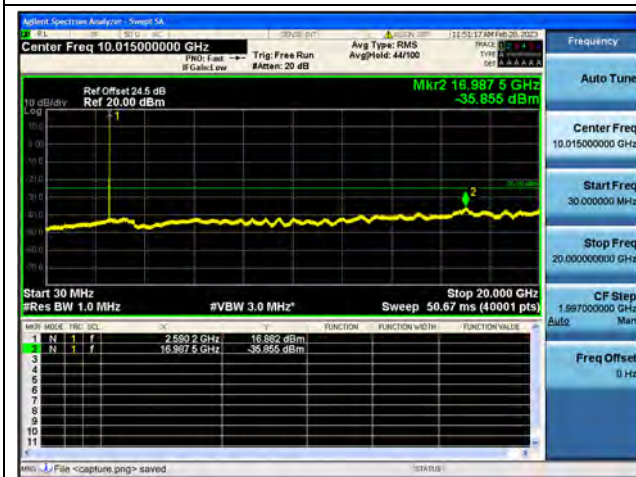

Band38-30M-20G / 10MHz / Low CH / 16QAM

Band38-20G-26G / 10MHz / Low CH / 16QAM

Band38-30M-20G / 10MHz / Low CH / 64QAM

Band38-20G-26G / 10MHz / Low CH / 64QAM

Band38-30M-20G / 10MHz / Mid CH / QPSK

Band38-20G-26G / 10MHz / Mid CH / QPSK