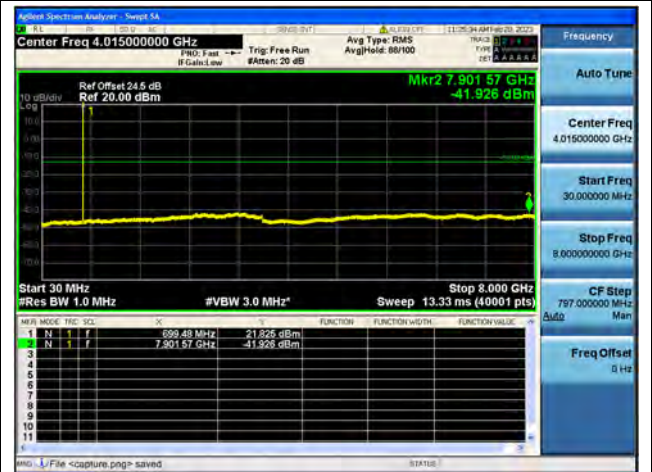

Band12 / 1.4MHz / High CH / 16QAM

Band12 / 3MHz / Low CH / QPSK