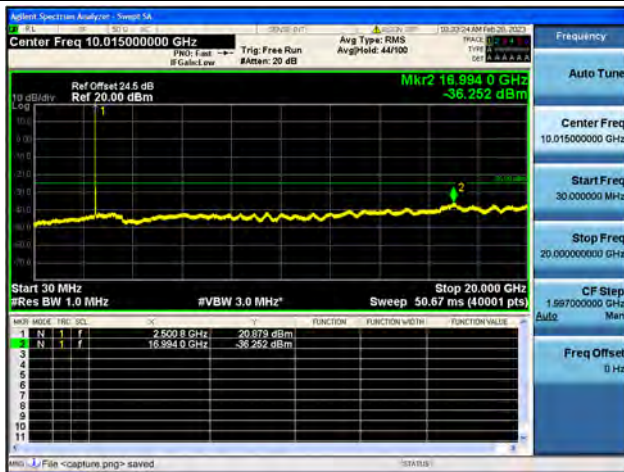

Band7-30M-20G / 20MHz / Low CH / QPSK

Band7-30M-20G / 20MHz / Low CH / 16QAM