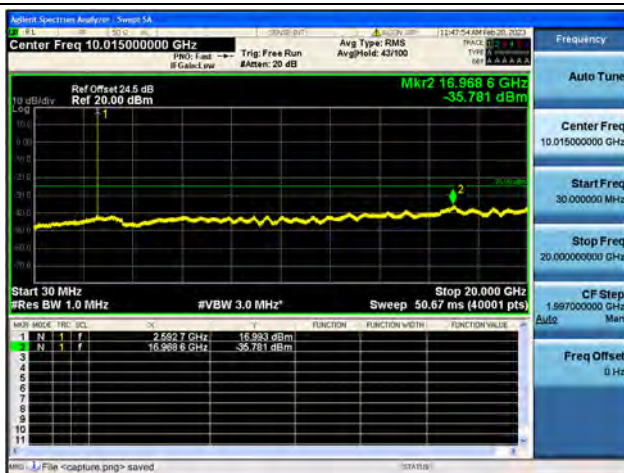

Band38-30M-20G / 5MHz / Mid CH / 16QAM

Band38-30M-20G / 5MHz / Mid CH / 64QAM