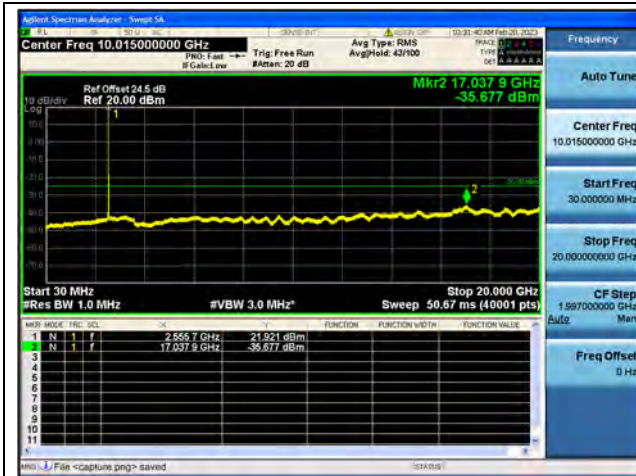

Band7-20G-26G / 15MHz / Mid CH / QPSK

Band7-30M-20G / 15MHz / Mid CH / 16QAM

Band7-20G-26G / 15MHz / Mid CH / 16QAM

Band7-30M-20G / 15MHz / Mid CH / 64QAM

Band7-20G-26G / 15MHz / Mid CH / 64QAM

Band7-30M-20G / 15MHz / High CH / QPSK