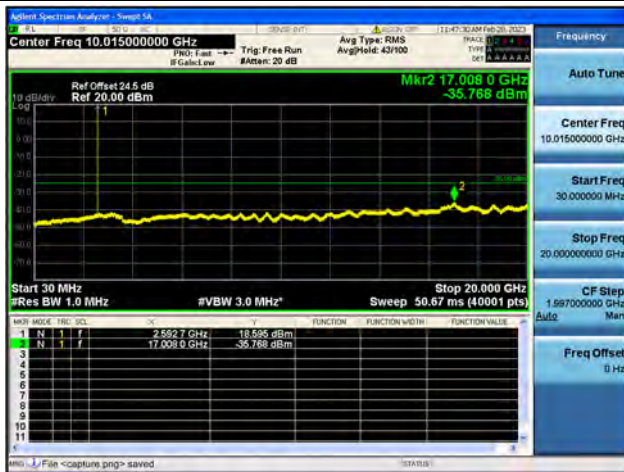

Band38-30M-20G / 5MHz / Low CH / 16QAM

Band38-20G-26G / 5MHz / Low CH / 16QAM

Band38-30M-20G / 5MHz / Low CH / 64QAM

Band38-20G-26G / 5MHz / Low CH / 64QAM

Band38-30M-20G / 5MHz / Mid CH / QPSK

Band38-20G-26G / 5MHz / Mid CH / QPSK