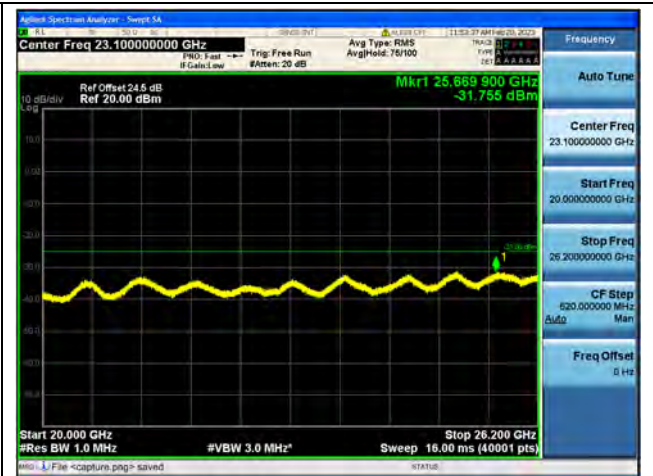

Band38-30M-20G / 10MHz / High CH / 16QAM

Band38-20G-26G / 10MHz / High CH / 16QAM

Band38-30M-20G / 10MHz / High CH / 64QAM

Band38-20G-26G / 10MHz / High CH / 64QAM

Band38-30M-20G / 15MHz / Low CH / QPSK

Band38-20G-26G / 15MHz / Low CH / QPSK