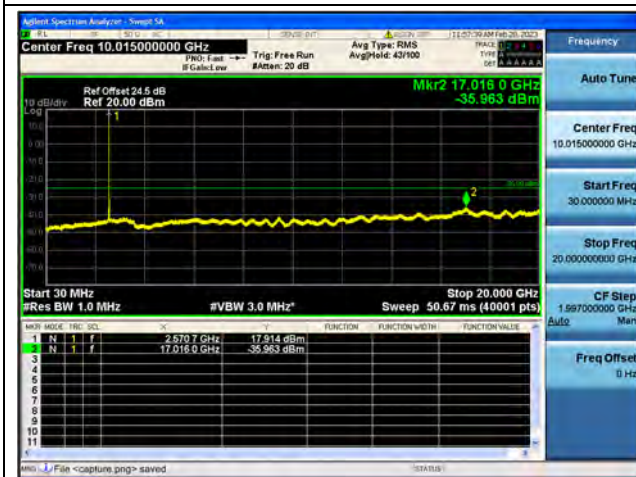

Band38-30M-20G / 15MHz / High CH / 16QAM

Band38-20G-26G / 15MHz / High CH / 16QAM

Band38-30M-20G / 15MHz / High CH / 64QAM

Band38-20G-26G / 15MHz / High CH / 64QAM

Band38-30M-20G / 20MHz / Low CH / QPSK

Band38-20G-26G / 20MHz / Low CH / QPSK