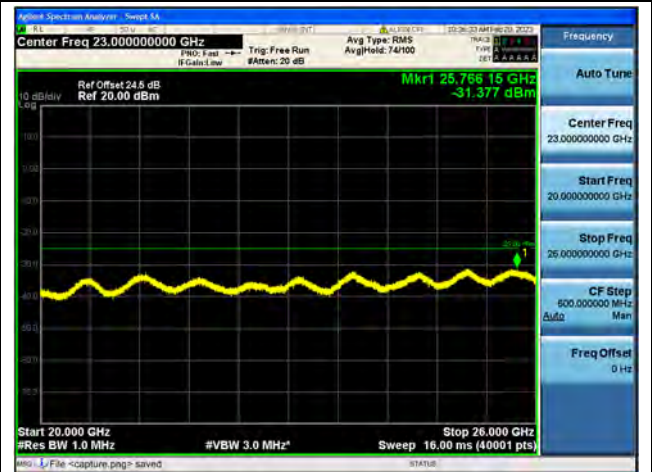

Band7-20G-26G / 20MHz / High CH / QPSK

Band7-30M-20G / 20MHz / High CH / 16QAM

Band7-20G-26G / 20MHz / High CH / 16QAM

Band7-30M-20G / 20MHz / High CH / 64QAM

Band7-20G-26G / 20MHz / High CH / 64QAM

Band12 / 1.4MHz / Low CH / QPSK