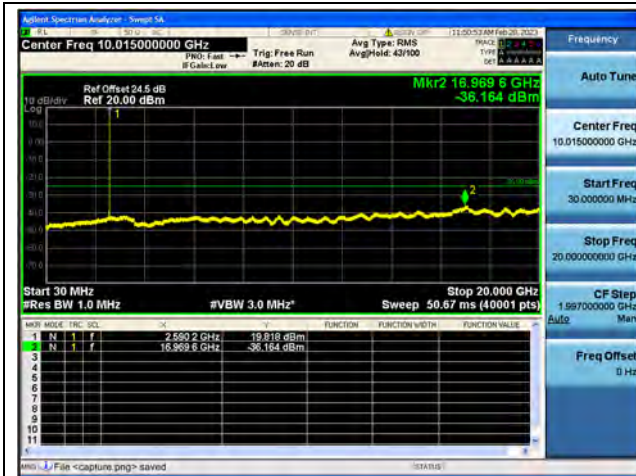

Band38-30M-20G / 10MHz / Low CH / 16QAM

Band38-20G-26G / 10MHz / Low CH / 16QAM

Band38-30M-20G / 10MHz / Low CH / 64QAM

Band38-20G-26G / 10MHz / Low CH / 64QAM

Band38-30M-20G / 10MHz / Mid CH / QPSK

Band38-20G-26G / 10MHz / Mid CH / QPSK