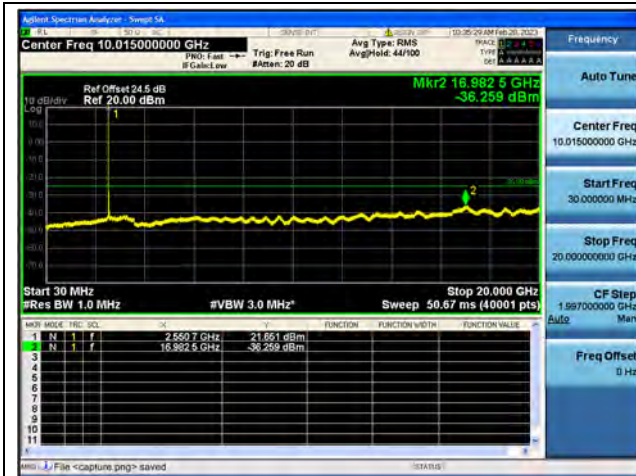

Band7-20G-26G / 20MHz / Mid CH / QPSK

Band7-30M-20G / 20MHz / Mid CH / 16QAM

Band7-20G-26G / 20MHz / Mid CH / 16QAM

Band7-30M-20G / 20MHz / Mid CH / 64QAM

Band7-20G-26G / 20MHz / Mid CH / 64QAM

Band7-30M-20G / 20MHz / High CH / QPSK