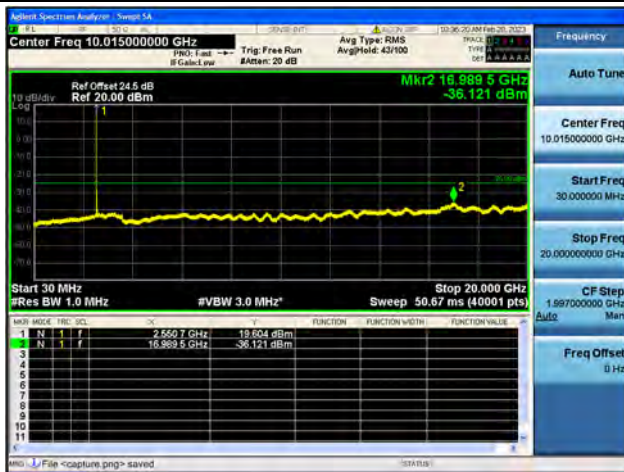

Band7-30M-20G / 20MHz / High CH / 16QAM

Band7-30M-20G / 20MHz / High CH / 64QAM