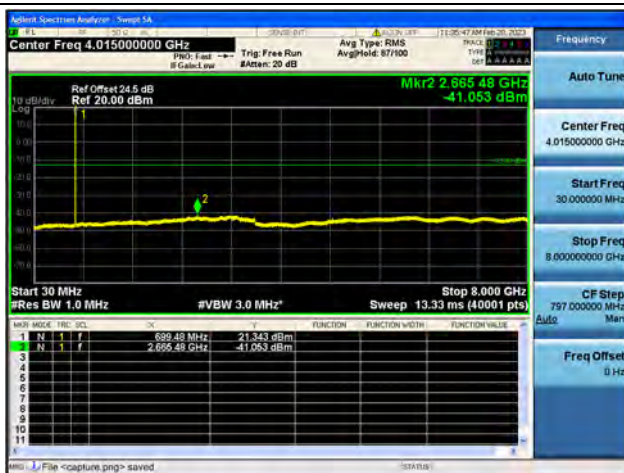

Band12 / 1.4MHz / High CH / 64QAM

Band12 / 3MHz / Low CH / 16QAM