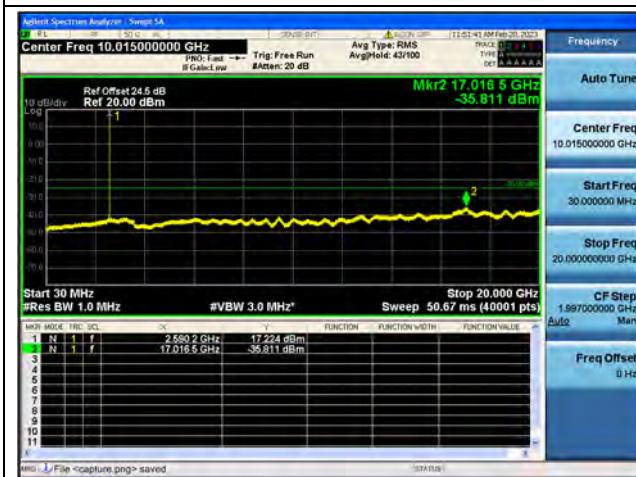

Band38-30M-20G / 10MHz / Mid CH / 16QAM

Band38-30M-20G / 10MHz / Mid CH / 64QAM