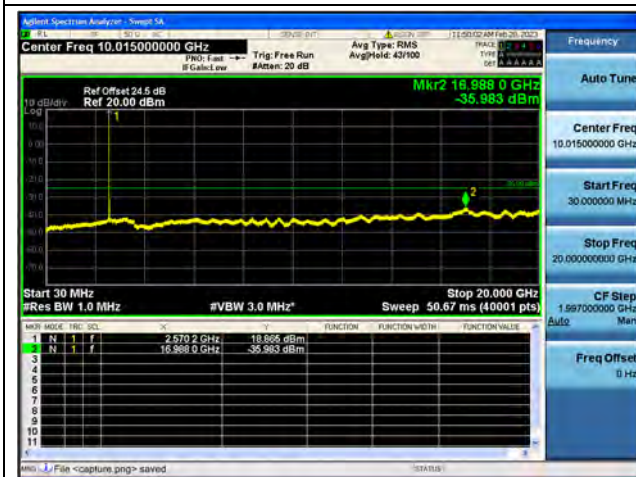

Band38-30M-20G / 5MHz / High CH / 16QAM

Band38-20G-26G / 5MHz / High CH / 16QAM

Band38-30M-20G / 5MHz / High CH / 64QAM

Band38-20G-26G / 5MHz / High CH / 64QAM

Band38-30M-20G / 10MHz / Low CH / QPSK

Band38-20G-26G / 10MHz / Low CH / QPSK