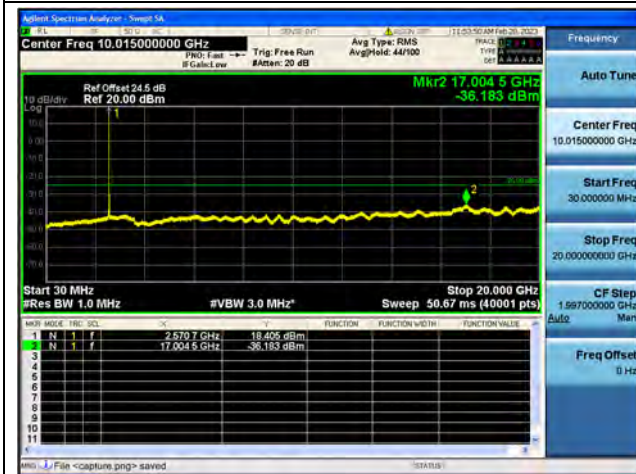

Band38-30M-20G / 10MHz / High CH / 16QAM

Band38-20G-26G / 10MHz / High CH / 16QAM

Band38-30M-20G / 10MHz / High CH / 64QAM

Band38-20G-26G / 10MHz / High CH / 64QAM

Band38-30M-20G / 15MHz / Low CH / QPSK

Band38-20G-26G / 15MHz / Low CH / QPSK