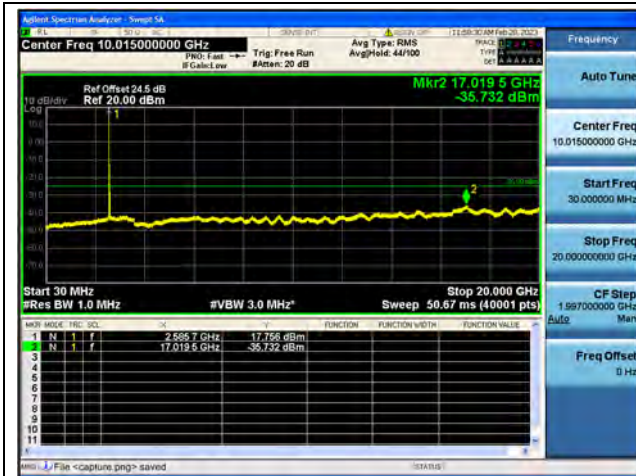

Band38-30M-20G / 20MHz / Low CH / 16QAM

Band38-20G-26G / 20MHz / Low CH / 16QAM

Band38-30M-20G / 20MHz / Low CH / 64QAM

Band38-20G-26G / 20MHz / Low CH / 64QAM

Band38-30M-20G / 20MHz / Mid CH / QPSK

Band38-20G-26G / 20MHz / Mid CH / QPSK