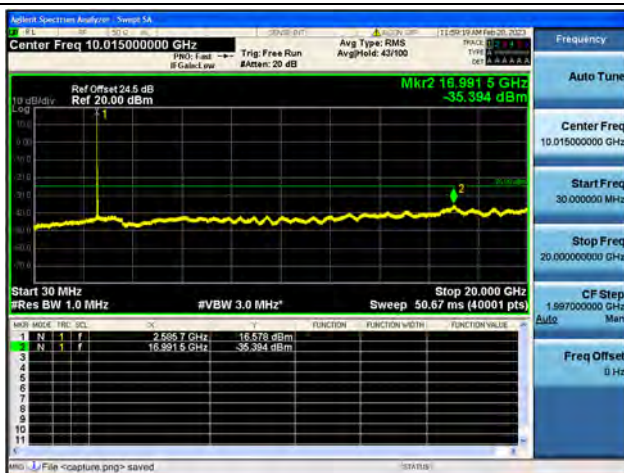

Band38-30M-20G / 20MHz / Mid CH / 16QAM

Band38-30M-20G / 20MHz / Mid CH / 64QAM