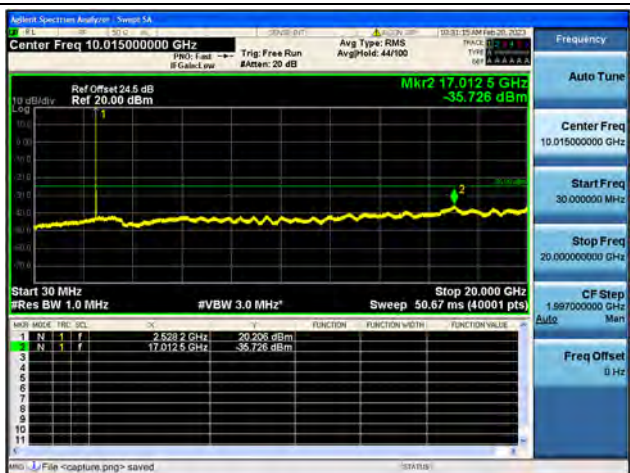

Band7-30M-20G / 15MHz / Mid CH / 16QAM

Band7-30M-20G / 15MHz / Mid CH / 64QAM