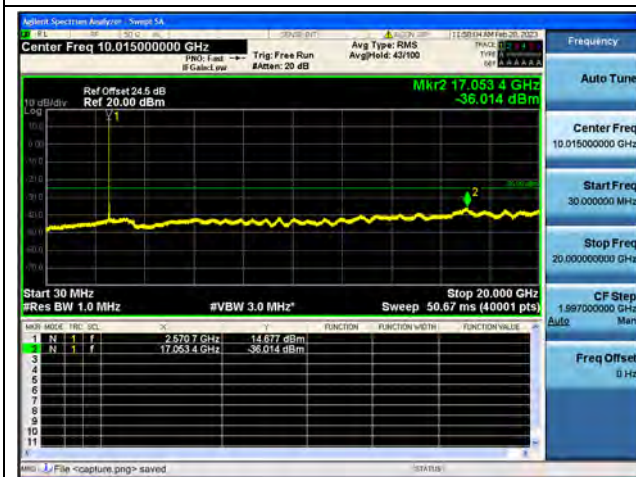

Band38-30M-20G / 20MHz / Low CH / 16QAM

Band38-30M-20G / 20MHz / Low CH / 64QAM