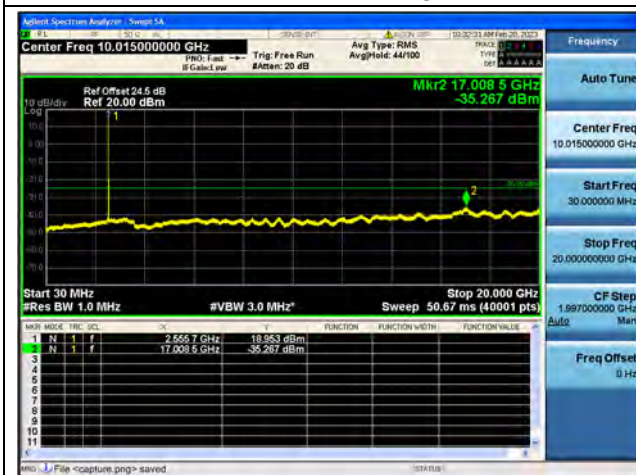

Band7-30M-20G / 15MHz / High CH / 16QAM

Band7-30M-20G / 15MHz / High CH / 64QAM