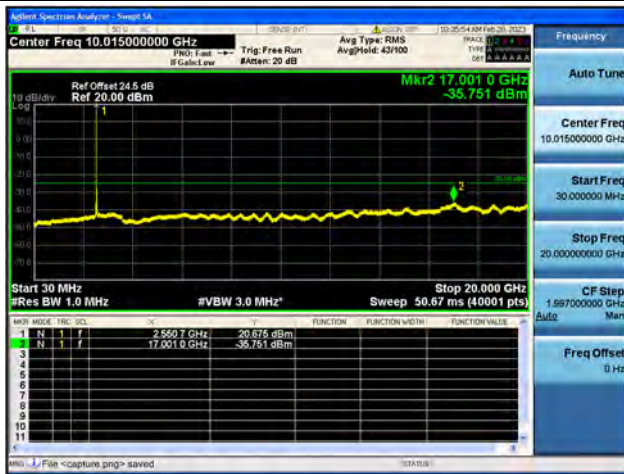

Band7-30M-20G / 20MHz / High CH / QPSK

Band7-30M-20G / 20MHz / High CH / 16QAM