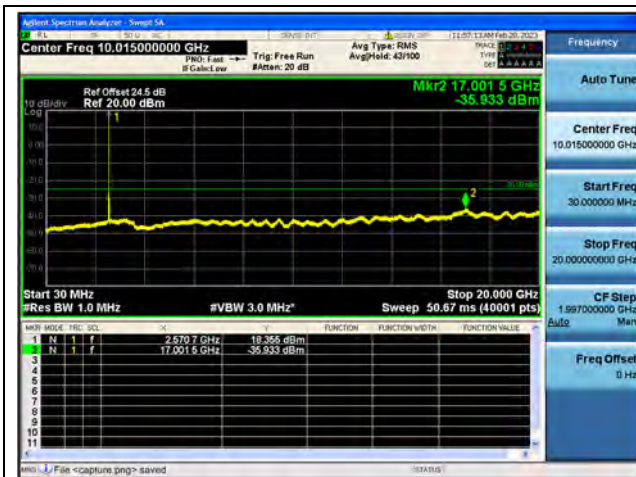

Band38-30M-20G / 15MHz / High CH / 16QAM

Band38-20G-26G / 15MHz / High CH / 16QAM

Band38-30M-20G / 15MHz / High CH / 64QAM

Band38-20G-26G / 15MHz / High CH / 64QAM

Band38-30M-20G / 20MHz / Low CH / QPSK

Band38-20G-26G / 20MHz / Low CH / QPSK