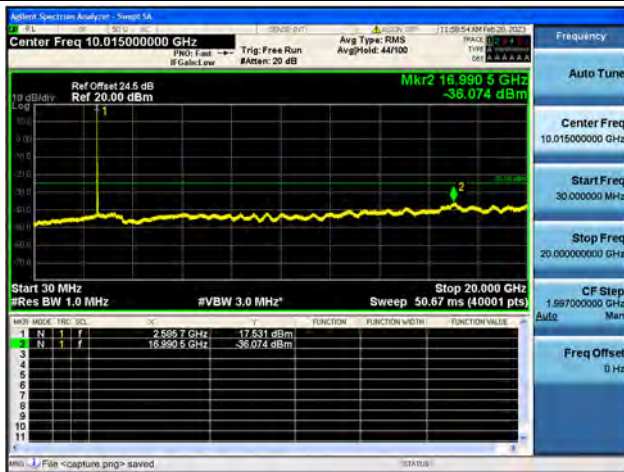

Band38-30M-20G / 20MHz / Low CH / 16QAM

Band38-20G-26G / 20MHz / Low CH / 16QAM

Band38-30M-20G / 20MHz / Low CH / 64QAM

Band38-20G-26G / 20MHz / Low CH / 64QAM

Band38-30M-20G / 20MHz / Mid CH / QPSK

Band38-20G-26G / 20MHz / Mid CH / QPSK