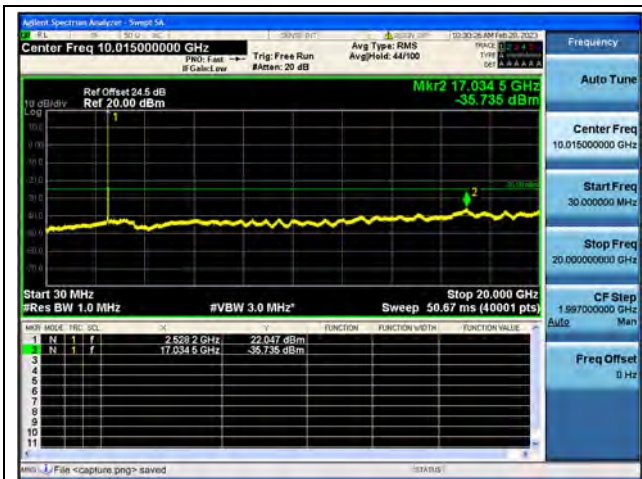

Band7-20G-26G / 15MHz / Low CH / QPSK

Band7-30M-20G / 15MHz / Low CH / 16QAM

Band7-20G-26G / 15MHz / Low CH / 16QAM

Band7-30M-20G / 15MHz / Low CH / 64QAM

Band7-20G-26G / 15MHz / Low CH / 64QAM

Band7-30M-20G / 15MHz / Mid CH / QPSK