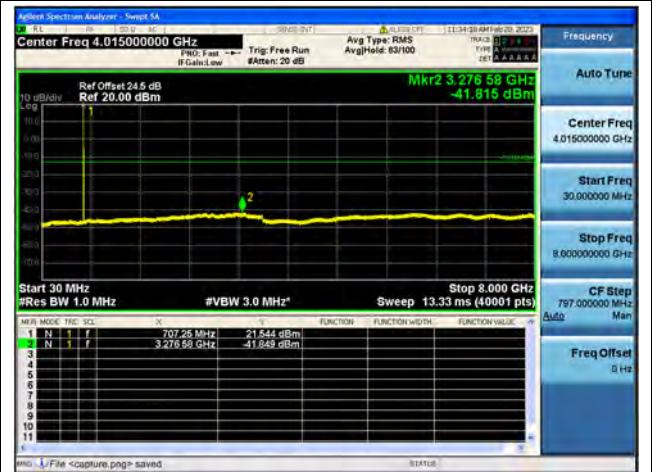

Band12 / 1.4MHz / Low CH / 16QAM

Band12 / 1.4MHz / Mid CH / QPSK