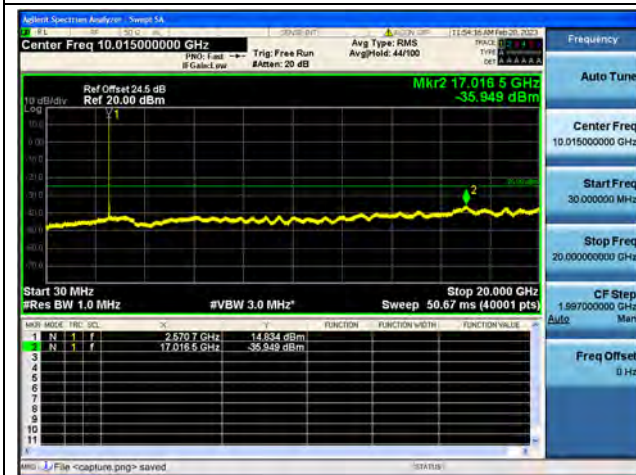

Band38-30M-20G / 15MHz / Low CH / 16QAM

Band38-30M-20G / 15MHz / Low CH / 64QAM