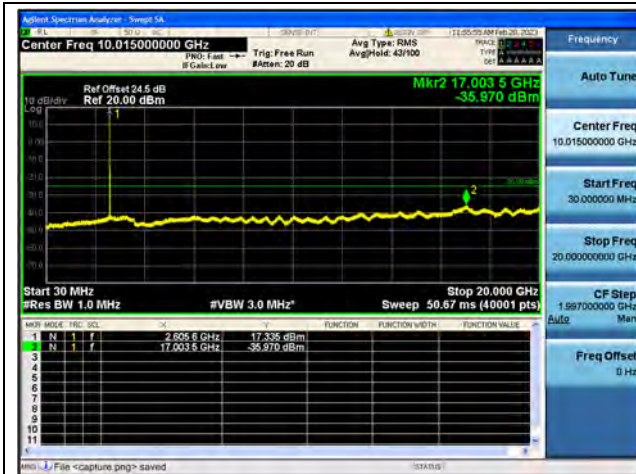

Band38-30M-20G / 15MHz / Mid CH / 16QAM

Band38-20G-26G / 15MHz / Mid CH / 16QAM

Band38-30M-20G / 15MHz / Mid CH / 64QAM

Band38-20G-26G / 15MHz / Mid CH / 64QAM

Band38-30M-20G / 15MHz / High CH / QPSK

Band38-20G-26G / 15MHz / High CH / QPSK