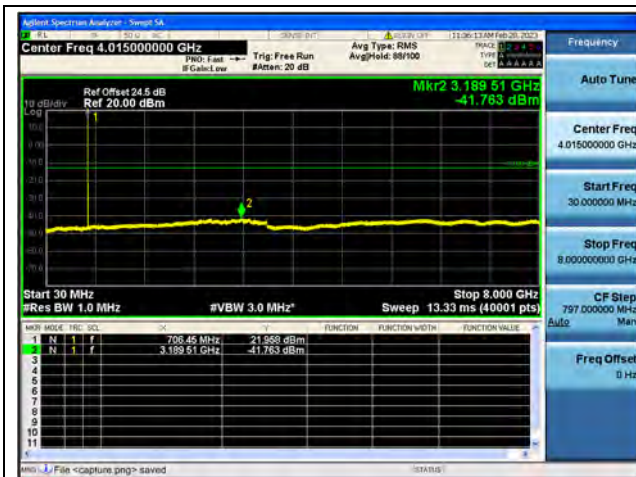

Band12 / 1.4MHz / High CH / 64QAM

Band12 / 3MHz / Low CH / QPSK

Band12 / 3MHz / Low CH / 16QAM

Band12 / 3MHz / Low CH / 64QAM

Band12 / 3MHz / Mid CH / QPSK

Band12 / 3MHz / Mid CH / 16QAM

Band12 / 3MHz / Mid CH / 64QAM