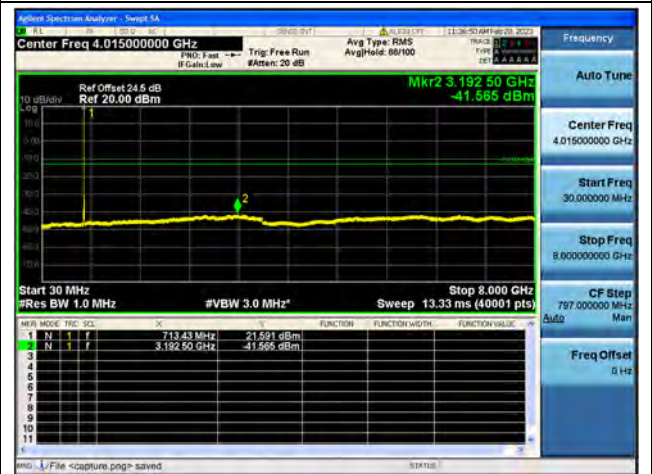

Band12 / 1.4MHz / High CH / 64QAM

Band12 / 3MHz / Low CH / QPSK

Band12 / 3MHz / Low CH / 16QAM

Band12 / 3MHz / Low CH / 64QAM

Band12 / 3MHz / Mid CH / QPSK

Band12 / 3MHz / Mid CH / 16QAM

Band12 / 3MHz / Mid CH / 64QAM