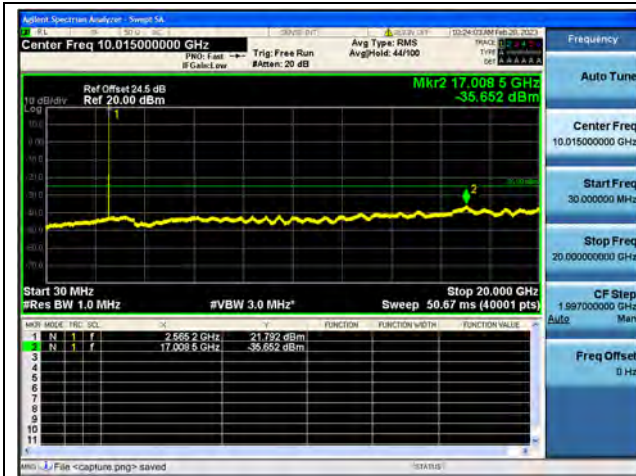

Band7-20G-26G / 5MHz / Mid CH / QPSK

Band7-30M-20G / 5MHz / Mid CH / 16QAM

Band7-20G-26G / 5MHz / Mid CH / 16QAM

Band7-30M-20G / 5MHz / Mid CH / 64QAM

Band7-20G-26G / 5MHz / Mid CH / 64QAM

Band7-30M-20G / 5MHz / High CH / QPSK