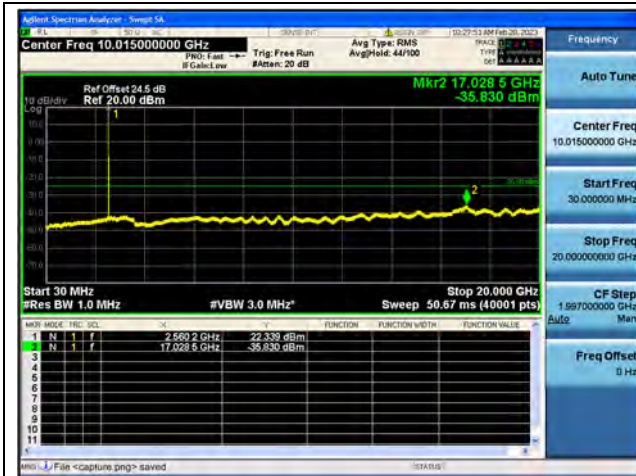

Band7-20G-26G / 10MHz / Mid CH / QPSK

Band7-30M-20G / 10MHz / Mid CH / 16QAM

Band7-20G-26G / 10MHz / Mid CH / 16QAM

Band7-30M-20G / 10MHz / Mid CH / 64QAM

Band7-20G-26G / 10MHz / Mid CH / 64QAM

Band7-30M-20G / 10MHz / High CH / QPSK