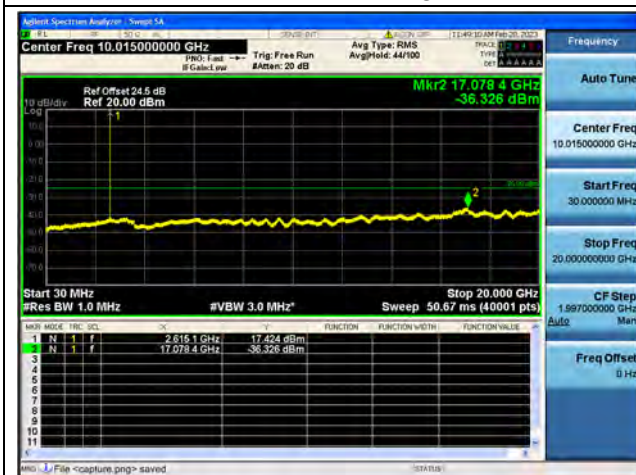

Band38-30M-20G / 5MHz / High CH / 16QAM

Band38-30M-20G / 5MHz / High CH / 64QAM