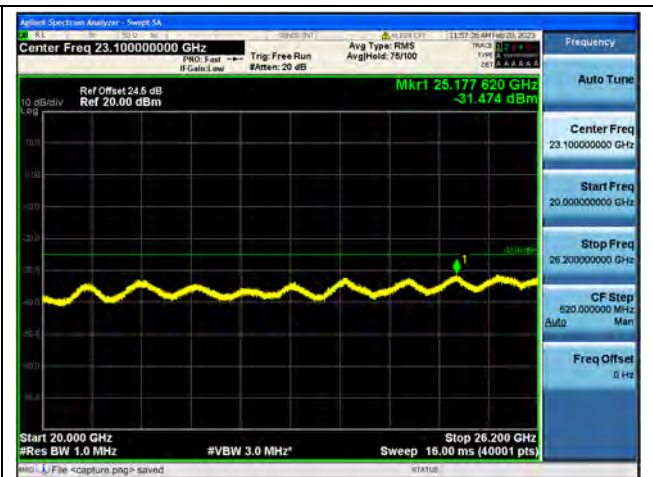

Band38-30M-20G / 15MHz / High CH / 16QAM

Band38-20G-26G / 15MHz / High CH / 16QAM

Band38-30M-20G / 15MHz / High CH / 64QAM

Band38-20G-26G / 15MHz / High CH / 64QAM

Band38-30M-20G / 20MHz / Low CH / QPSK

Band38-20G-26G / 20MHz / Low CH / QPSK