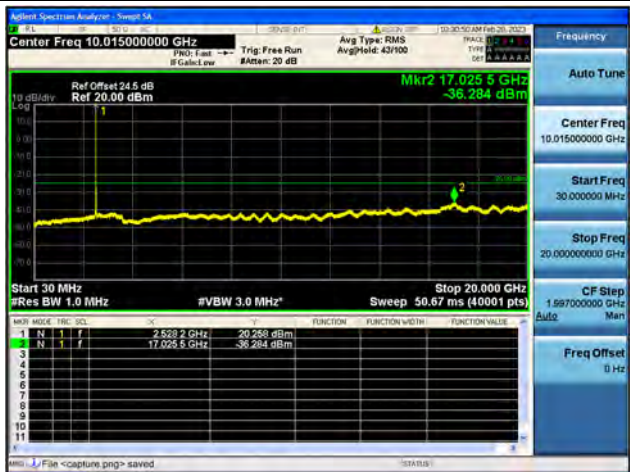

Band7-30M-20G / 15MHz / Mid CH / QPSK

Band7-30M-20G / 15MHz / Mid CH / 16QAM