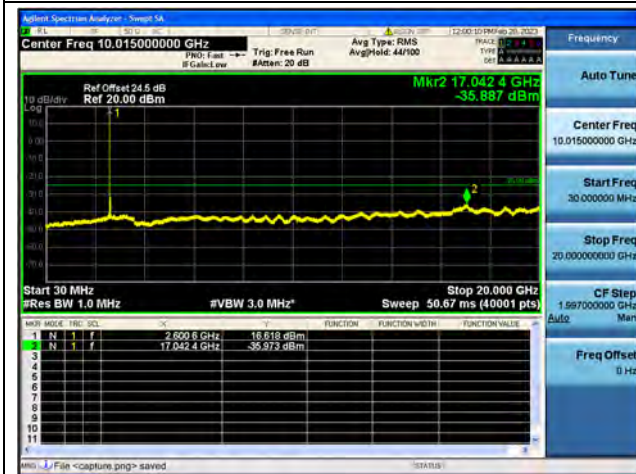

Band38-30M-20G / 20MHz / Mid CH / 16QAM

Band38-20G-26G / 20MHz / Mid CH / 16QAM

Band38-30M-20G / 20MHz / Mid CH / 64QAM

Band38-20G-26G / 20MHz / Mid CH / 64QAM

Band38-30M-20G / 20MHz / High CH / QPSK

Band38-20G-26G / 20MHz / High CH / QPSK