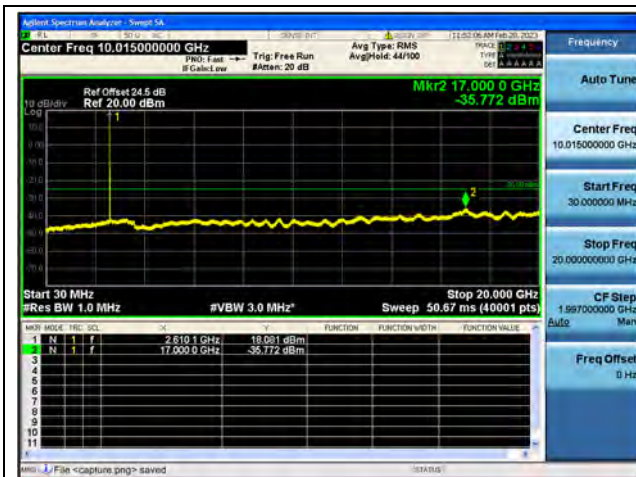

Band38-30M-20G / 10MHz / Mid CH / 16QAM

Band38-20G-26G / 10MHz / Mid CH / 16QAM

Band38-30M-20G / 10MHz / Mid CH / 64QAM

Band38-20G-26G / 10MHz / Mid CH / 64QAM

Band38-30M-20G / 10MHz / High CH / QPSK

Band38-20G-26G / 10MHz / High CH / QPSK