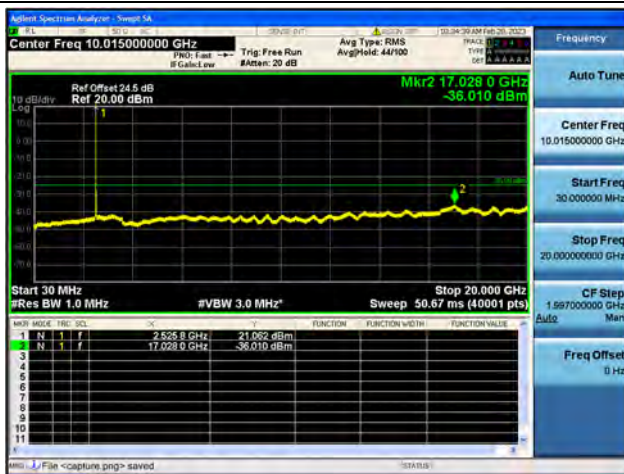

Band7-30M-20G / 20MHz / Mid CH / QPSK

Band7-30M-20G / 20MHz / Mid CH / 16QAM