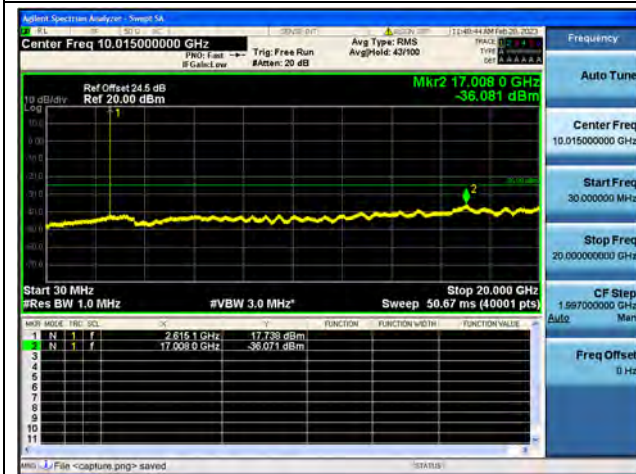

Band38-30M-20G / 5MHz / Mid CH / 16QAM

Band38-20G-26G / 5MHz / Mid CH / 16QAM

Band38-30M-20G / 5MHz / Mid CH / 64QAM

Band38-20G-26G / 5MHz / Mid CH / 64QAM

Band38-30M-20G / 5MHz / High CH / QPSK

Band38-20G-26G / 5MHz / High CH / QPSK