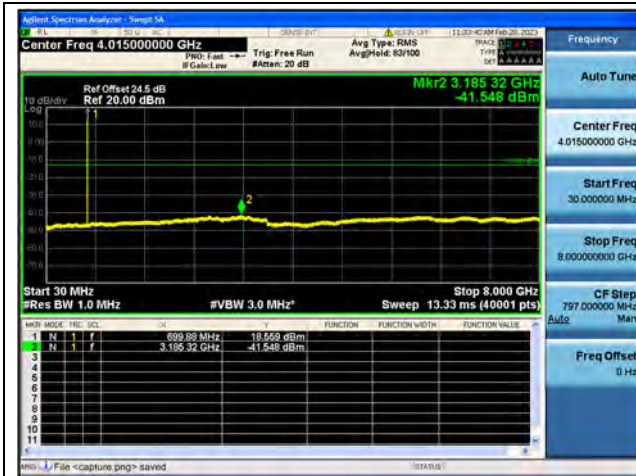

Band7-20G-26G / 20MHz / High CH / QPSK

Band7-30M-20G / 20MHz / High CH / 16QAM

Band7-20G-26G / 20MHz / High CH / 16QAM

Band7-30M-20G / 20MHz / High CH / 64QAM

Band7-20G-26G / 20MHz / High CH / 64QAM

Band12 / 1.4MHz / Low CH / QPSK