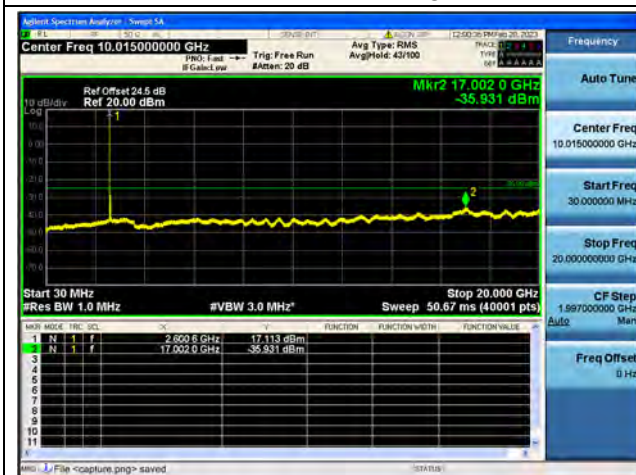

Band38-30M-20G / 20MHz / High CH / 16QAM

Band38-30M-20G / 20MHz / High CH / 64QAM