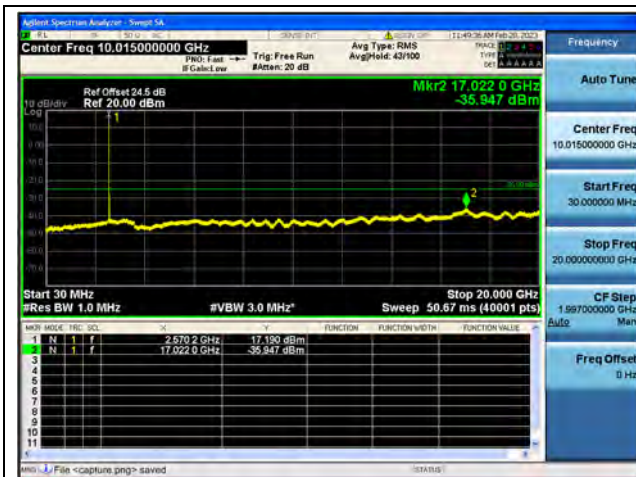

Band38-30M-20G / 5MHz / High CH / 16QAM

Band38-20G-26G / 5MHz / High CH / 16QAM

Band38-30M-20G / 5MHz / High CH / 64QAM

Band38-20G-26G / 5MHz / High CH / 64QAM

Band38-30M-20G / 10MHz / Low CH / QPSK

Band38-20G-26G / 10MHz / Low CH / QPSK