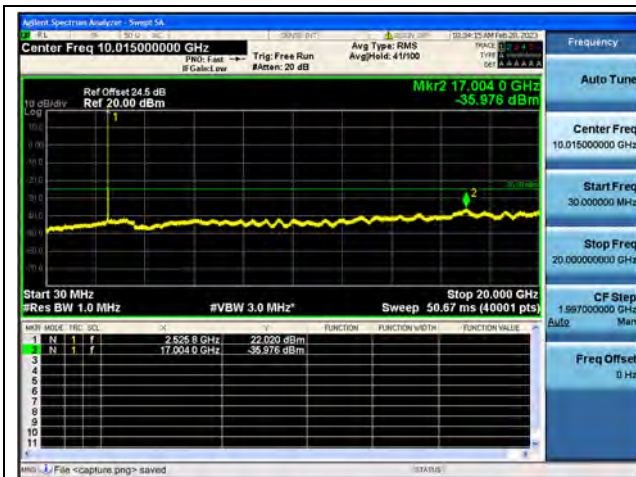

Band7-20G-26G / 20MHz / Low CH / QPSK

Band7-30M-20G / 20MHz / Low CH / 16QAM

Band7-20G-26G / 20MHz / Low CH / 16QAM

Band7-30M-20G / 20MHz / Low CH / 64QAM

Band7-20G-26G / 20MHz / Low CH / 64QAM

Band7-30M-20G / 20MHz / Mid CH / QPSK