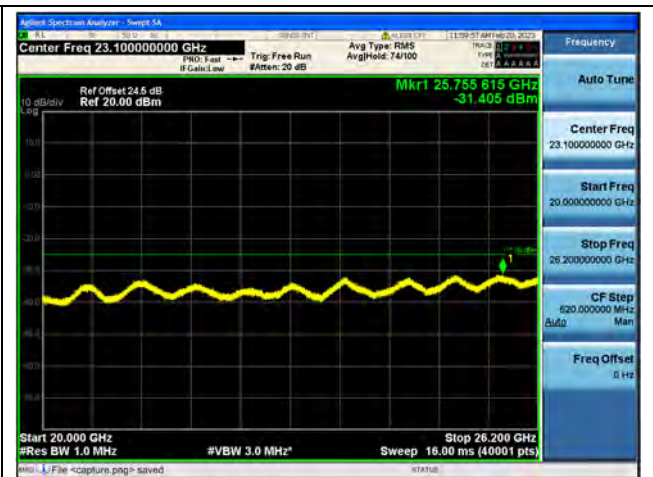

Band38-30M-20G / 20MHz / Mid CH / 16QAM

Band38-20G-26G / 20MHz / Mid CH / 16QAM

Band38-30M-20G / 20MHz / Mid CH / 64QAM

Band38-20G-26G / 20MHz / Mid CH / 64QAM

Band38-30M-20G / 20MHz / High CH / QPSK

Band38-20G-26G / 20MHz / High CH / QPSK