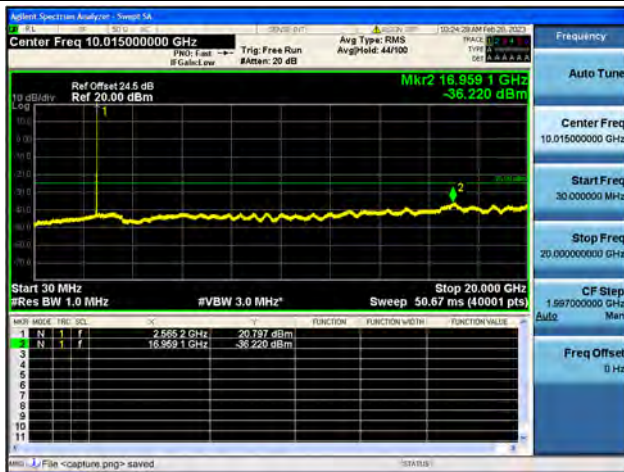

Band7-30M-20G / 5MHz / High CH / QPSK

Band7-30M-20G / 5MHz / High CH / 16QAM