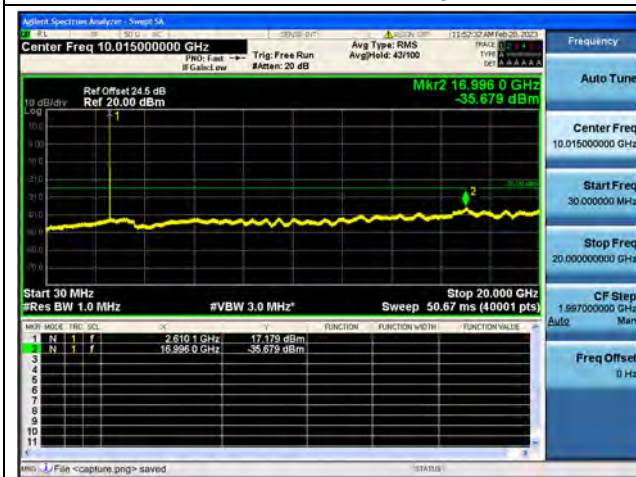

Band38-30M-20G / 10MHz / Mid CH / 16QAM

Band38-20G-26G / 10MHz / Mid CH / 16QAM

Band38-30M-20G / 10MHz / Mid CH / 64QAM

Band38-20G-26G / 10MHz / Mid CH / 64QAM

Band38-30M-20G / 10MHz / High CH / QPSK

Band38-20G-26G / 10MHz / High CH / QPSK