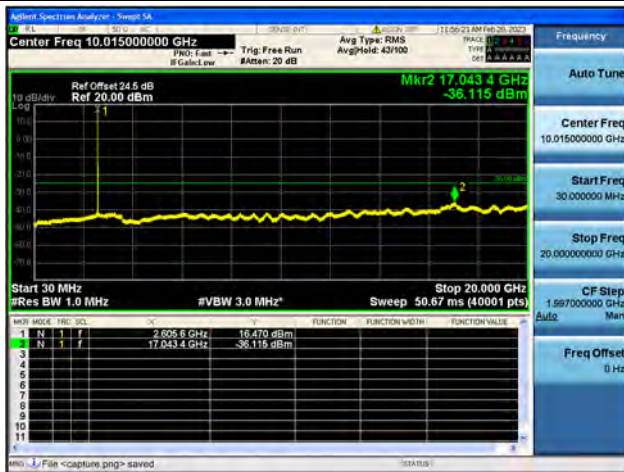

Band38-30M-20G / 15MHz / Mid CH / 16QAM

Band38-20G-26G / 15MHz / Mid CH / 16QAM

Band38-30M-20G / 15MHz / Mid CH / 64QAM

Band38-20G-26G / 15MHz / Mid CH / 64QAM

Band38-30M-20G / 15MHz / High CH / QPSK

Band38-20G-26G / 15MHz / High CH / QPSK