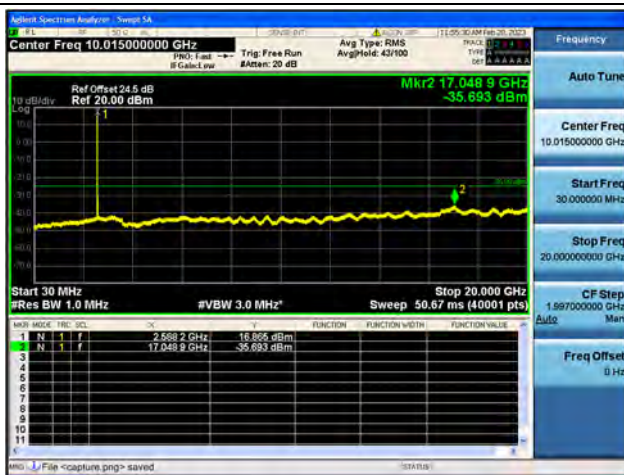

Band38-30M-20G / 15MHz / Mid CH / 16QAM

Band38-30M-20G / 15MHz / Mid CH / 64QAM