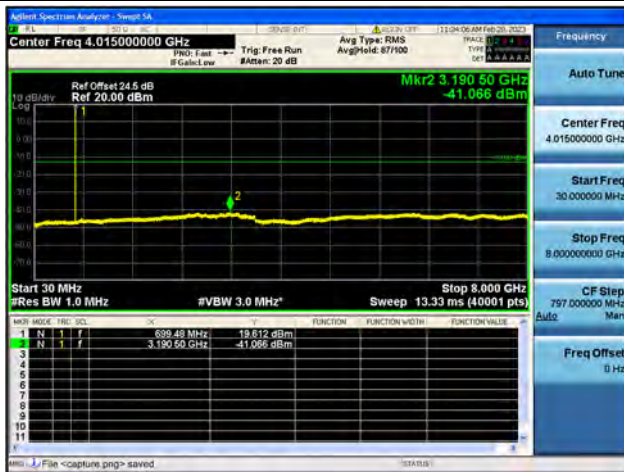

Band12 / 1.4MHz / Low CH / QPSK

Band12 / 1.4MHz / Low CH / 64QAM