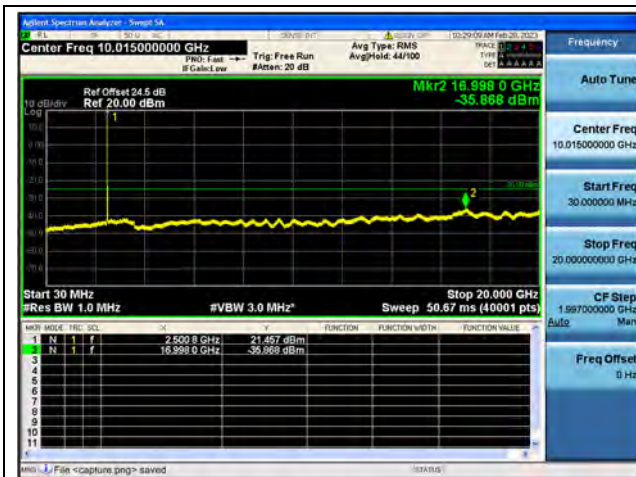

Band7-20G-26G / 10MHz / High CH / QPSK

Band7-30M-20G / 10MHz / High CH / 16QAM

Band7-20G-26G / 10MHz / High CH / 16QAM

Band7-30M-20G / 10MHz / High CH / 64QAM

Band7-20G-26G / 10MHz / High CH / 64QAM

Band7-30M-20G / 15MHz / Low CH / QPSK