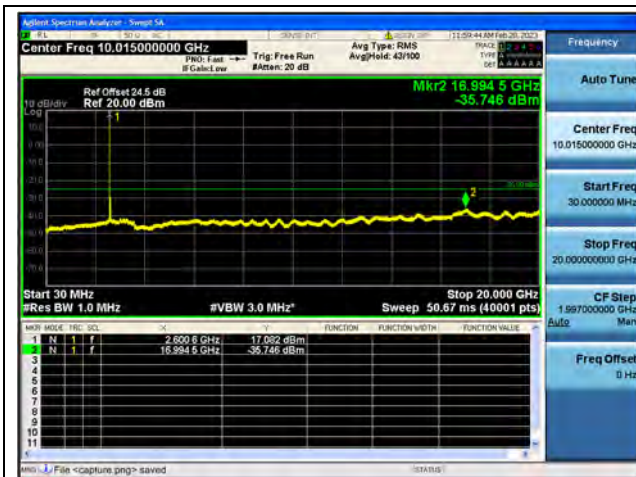

Band38-30M-20G / 20MHz / Mid CH / 16QAM

Band38-20G-26G / 20MHz / Mid CH / 16QAM

Band38-30M-20G / 20MHz / Mid CH / 64QAM

Band38-20G-26G / 20MHz / Mid CH / 64QAM

Band38-30M-20G / 20MHz / High CH / QPSK

Band38-20G-26G / 20MHz / High CH / QPSK