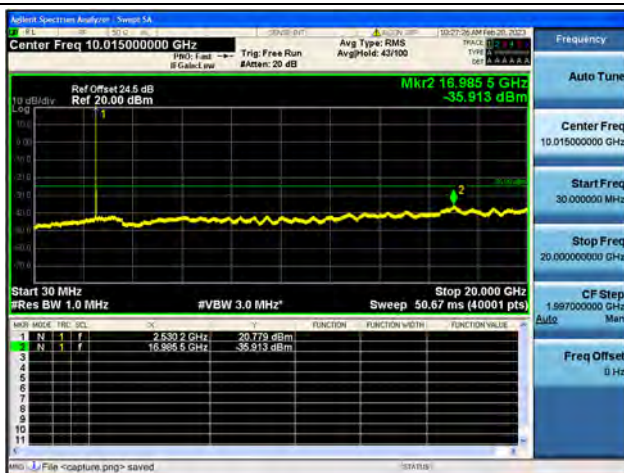

Band7-30M-20G / 10MHz / Mid CH / 16QAM

Band7-30M-20G / 10MHz / Mid CH / 64QAM