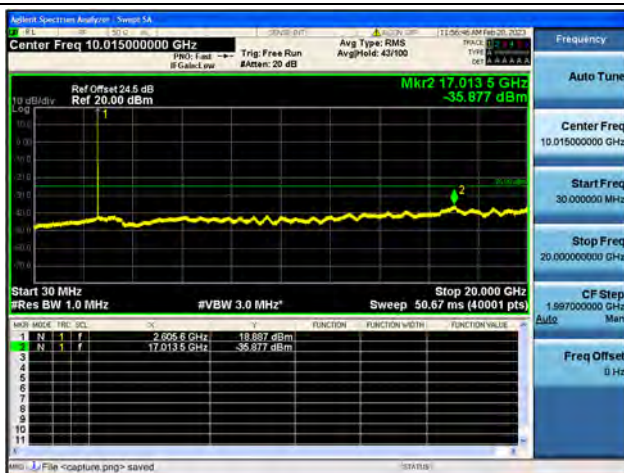

Band38-30M-20G / 15MHz / High CH / 16QAM

Band38-30M-20G / 15MHz / High CH / 64QAM