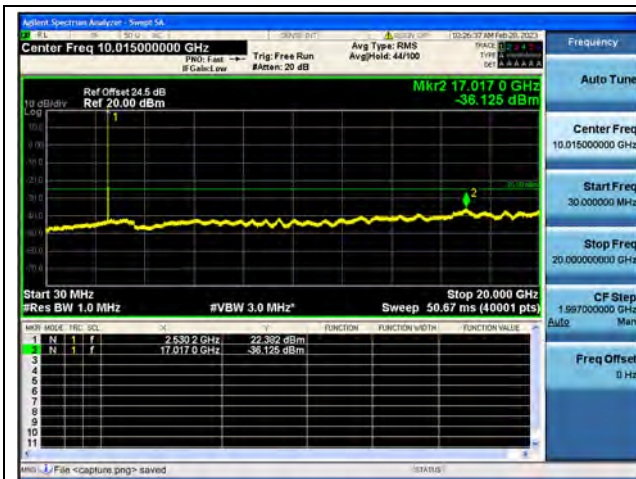

Band7-20G-26G / 10MHz / Low CH / QPSK

Band7-30M-20G / 10MHz / Low CH / 16QAM

Band7-20G-26G / 10MHz / Low CH / 16QAM

Band7-30M-20G / 10MHz / Low CH / 64QAM

Band7-20G-26G / 10MHz / Low CH / 64QAM

Band7-30M-20G / 10MHz / Mid CH / QPSK