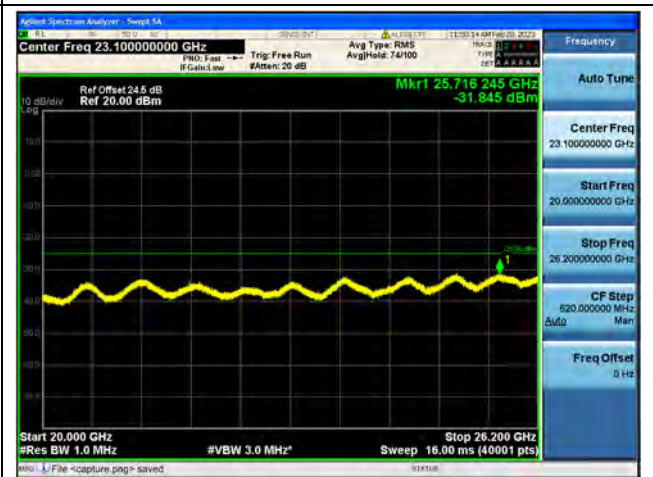

Band38-20G-26G / 10MHz / Low CH / QPSK

Band38-20G-26G / 10MHz / Low CH / 16QAM