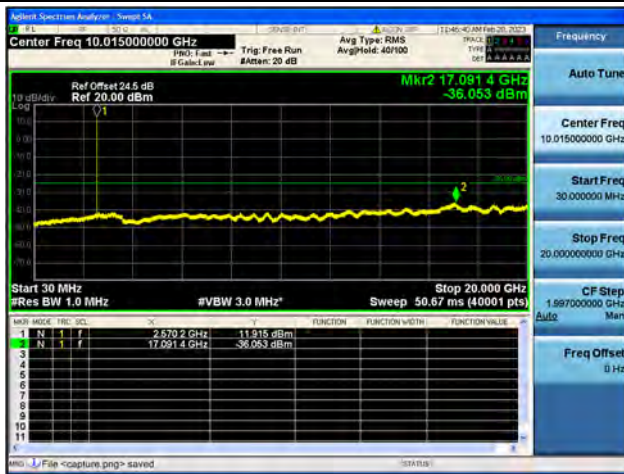

Band38-30M-20G / 5MHz / Low CH / 16QAM

Band38-30M-20G / 5MHz / Low CH / 64QAM