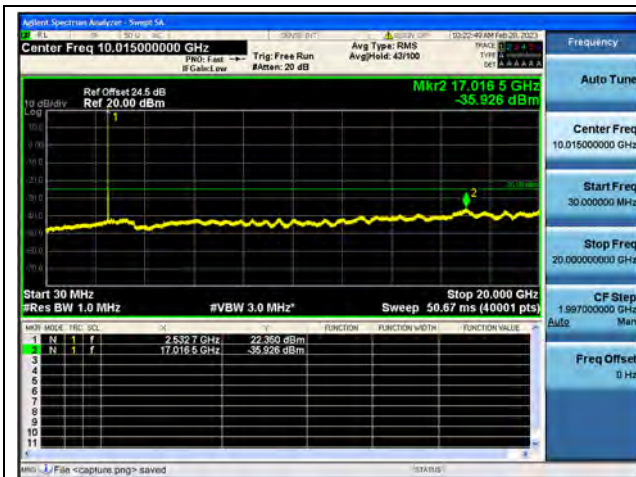

Band7-20G-26G / 5MHz / Low CH / QPSK

Band7-30M-20G / 5MHz / Low CH / 16QAM

Band7-20G-26G / 5MHz / Low CH / 16QAM

Band7-30M-20G / 5MHz / Low CH / 64QAM

Band7-20G-26G / 5MHz / Low CH / 64QAM

Band7-30M-20G / 5MHz / Mid CH / QPSK