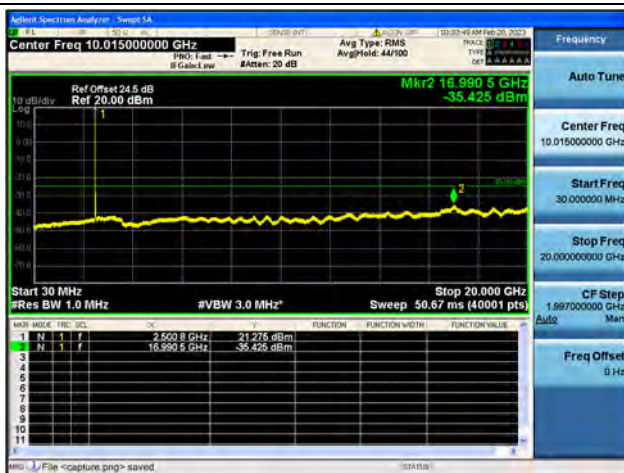

Band7-30M-20G / 20MHz / Low CH / 16QAM

Band7-30M-20G / 20MHz / Low CH / 64QAM