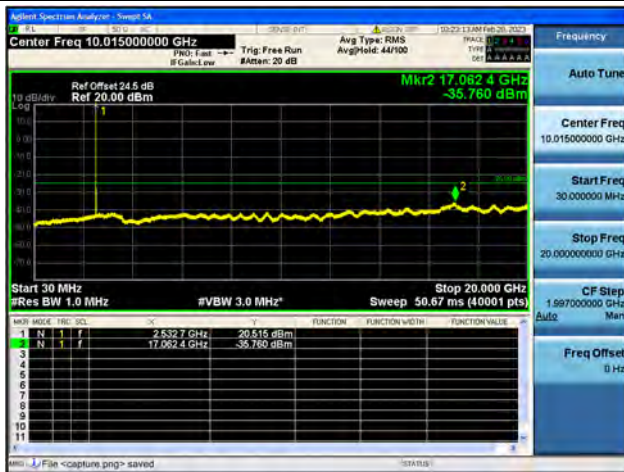

Band7-30M-20G / 5MHz / Mid CH / QPSK

Band7-30M-20G / 5MHz / Mid CH / 16QAM