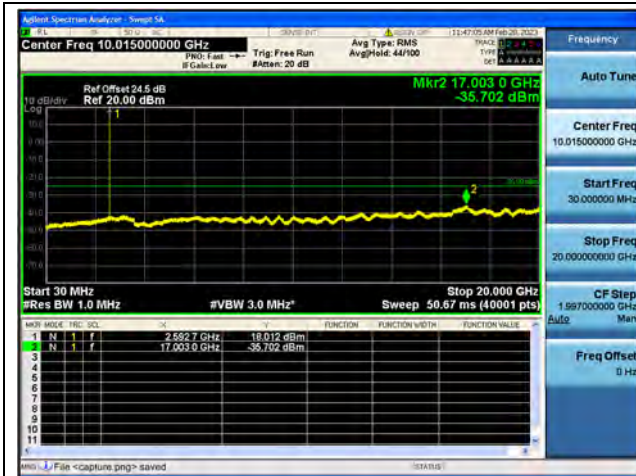

Band38-30M-20G / 5MHz / Low CH / 16QAM

Band38-20G-26G / 5MHz / Low CH / 16QAM

Band38-30M-20G / 5MHz / Low CH / 64QAM

Band38-20G-26G / 5MHz / Low CH / 64QAM

Band38-30M-20G / 5MHz / Mid CH / QPSK

Band38-20G-26G / 5MHz / Mid CH / QPSK