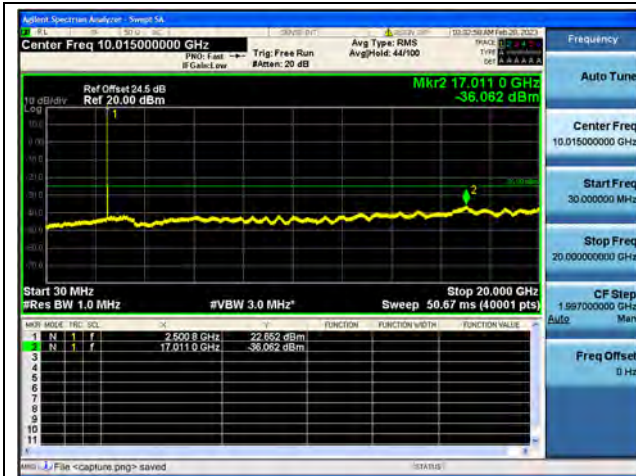

Band7-20G-26G / 15MHz / High CH / QPSK

Band7-30M-20G / 15MHz / High CH / 16QAM

Band7-20G-26G / 15MHz / High CH / 16QAM

Band7-30M-20G / 15MHz / High CH / 64QAM

Band7-20G-26G / 15MHz / High CH / 64QAM

Band7-30M-20G / 20MHz / Low CH / QPSK