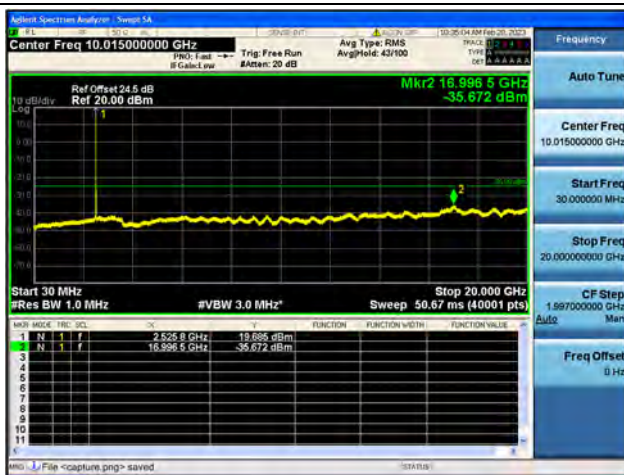

Band7-30M-20G / 20MHz / Mid CH / 16QAM

Band7-30M-20G / 20MHz / Mid CH / 64QAM