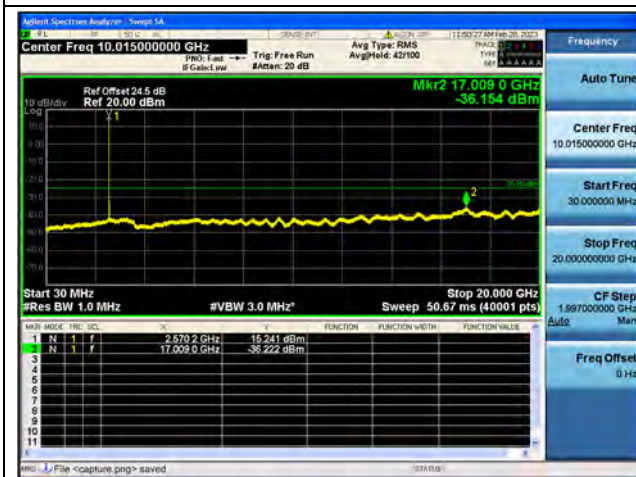

Band38-30M-20G / 10MHz / Low CH / 16QAM

Band38-30M-20G / 10MHz / Low CH / 64QAM