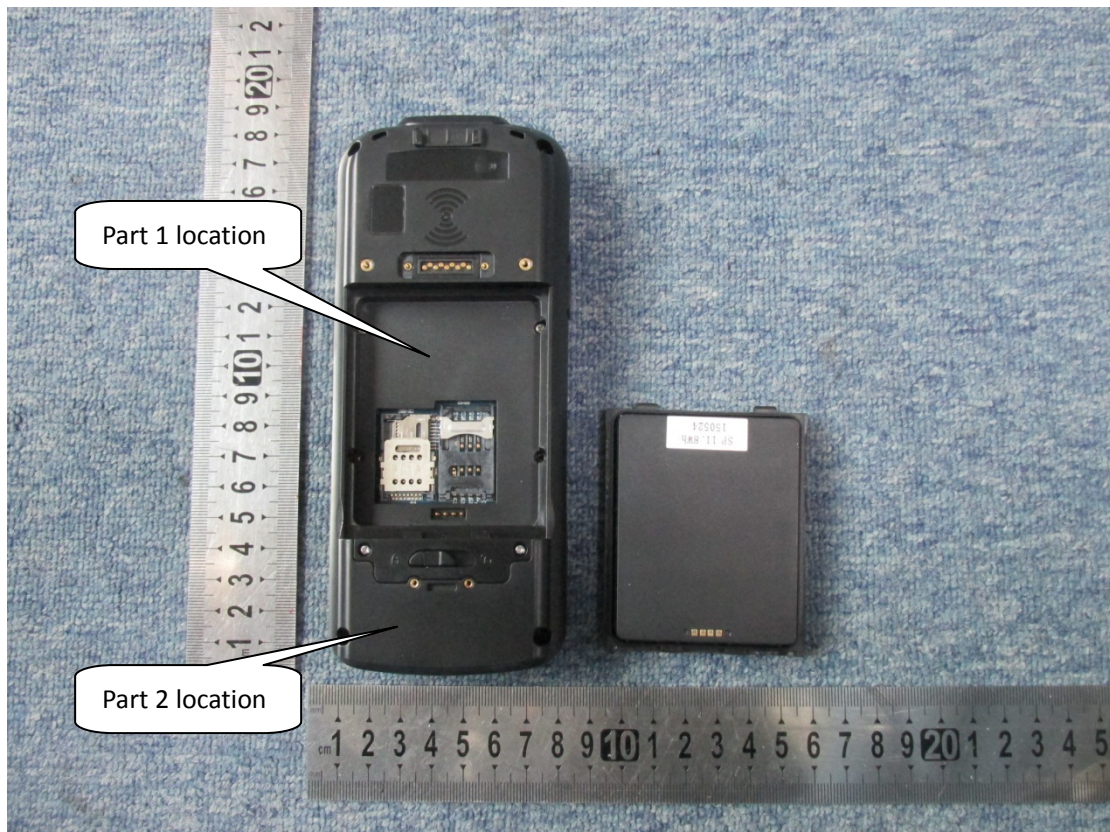

Model: C4000

Part 1	Part2
 <p>Shenzhen Chainway Information Technology Co.,Ltd.</p> <p>Mobile Data Terminal</p> <p>Model No: C4000 Power Supply:DC 5V—2.0A Use Only Approved Charger! Made in China FCC ID:ZAC6AC4000-A</p> <p>Caution un-authorized disassembly invalidates the warranty</p> <p>RoHS</p> <p>Adi: 9/F, Building 2, Phase 2, Daqian Industrial Park, Longcheng Rd., District 67, Baoan Shenzhen, Guangdong 518102, China MFRS:Shenzhen Chainway Information Technology Co.,Ltd</p> <p>CE 0700</p> <p>SIM</p> <p>SAM</p> <p>15</p>	<p>This device complies with part 15 of the FCC Rules. Operation is subject to the condition that this device does not cause harmful interference.</p>

Model: C4050

Part 1	Part2
 <p>Shenzhen Chainway Information Technology Co., Ltd. Mobile Data Terminal</p> <p>Model No: C4050 Power Supply: DC 5V—2.0A Use Only Approved Charger! Made in China FCC ID: 2AC6AC4000-A</p> <p>Caution un-authorized disassembly invalidates the warranty</p> <p>RoHS</p> <p>CE 0700</p> <p>SIM SAM</p> <p>Addr.: 9/F, Building 2, Phase 2, Daqian Industrial Park, Longchang Rd., District 07, Bao'an, Shenzhen, Guangdong 518102, China MFRS: Shenzhen Chainway Information Technology Co., Ltd</p> <p>15</p>	<p>This device complies with part 15 of the FCC Rules. Operation is subject to the condition that this device does not cause harmful interference.</p>