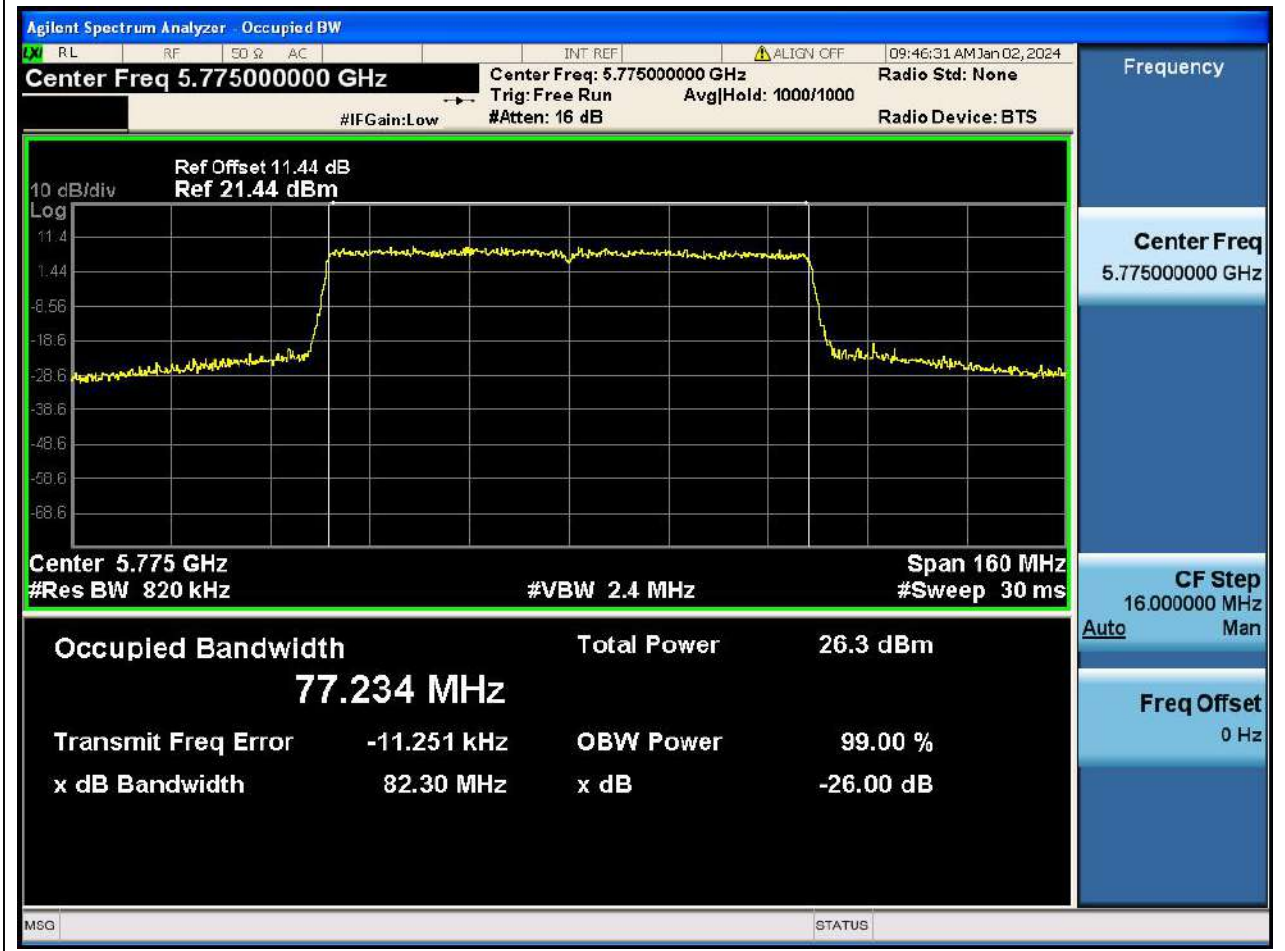

85. 802.11ax_80M_U-NII-3_M

85.2. A.2-26dB Bandwidth(NTNV)

Center Frequency (MHz)	XdB Down	RBW (MHz)	Detector	Limit (MHz)	XdB BandWidth (MHz)	Verdict
5775	26	0.82	Peak	0	82.296069	N/A