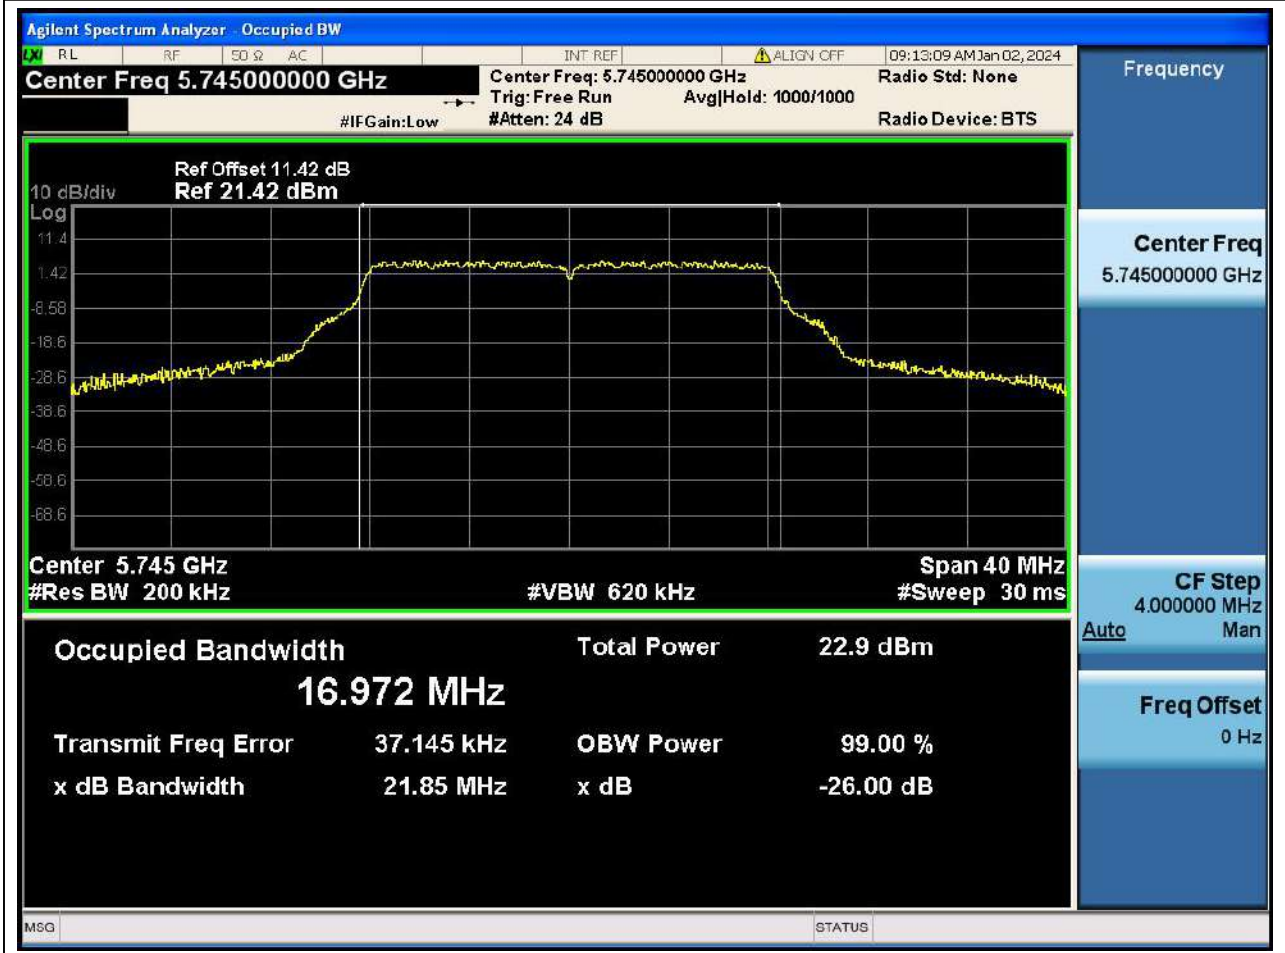

66. 802.11a_20M_U-NII-3_L

66.2. A.2-26dB Bandwidth(NTNV)

Center Frequency (MHz)	XdB Down	RBW (MHz)	Detector	Limit (MHz)	XdB BandWidth (MHz)	Verdict
5745	26	0.2	Peak	0	21.851609	N/A