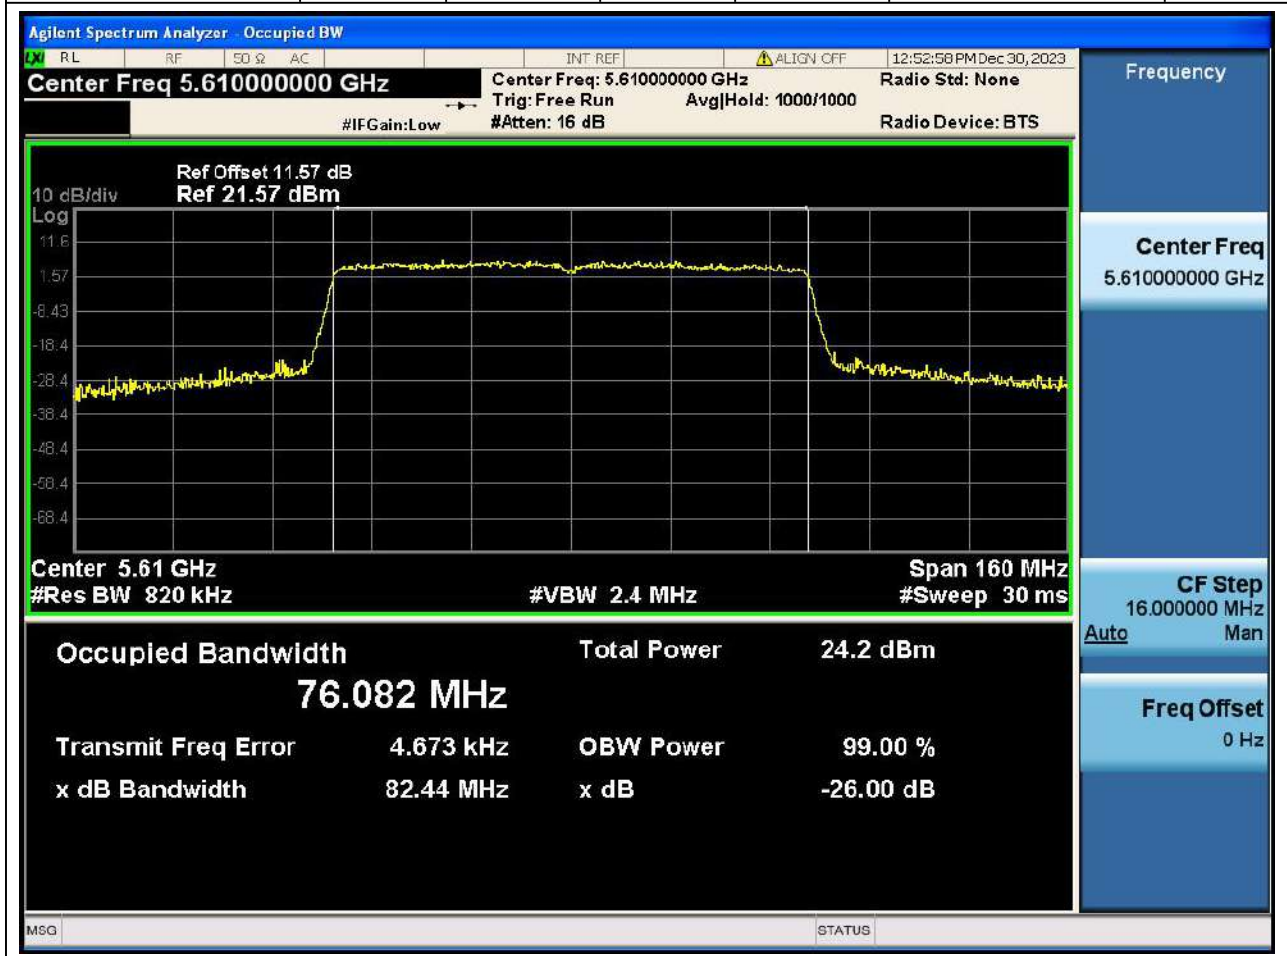

57. 802.11ac_80M_U-NII-2C_M

57.2. A.2-26dB Bandwidth(NTNV)

Center Frequency (MHz)	XdB Down	RBW (MHz)	Detector	Limit (MHz)	XdB BandWidth (MHz)	Verdict
5610	26	0.82	Peak	0	82.440416	N/A