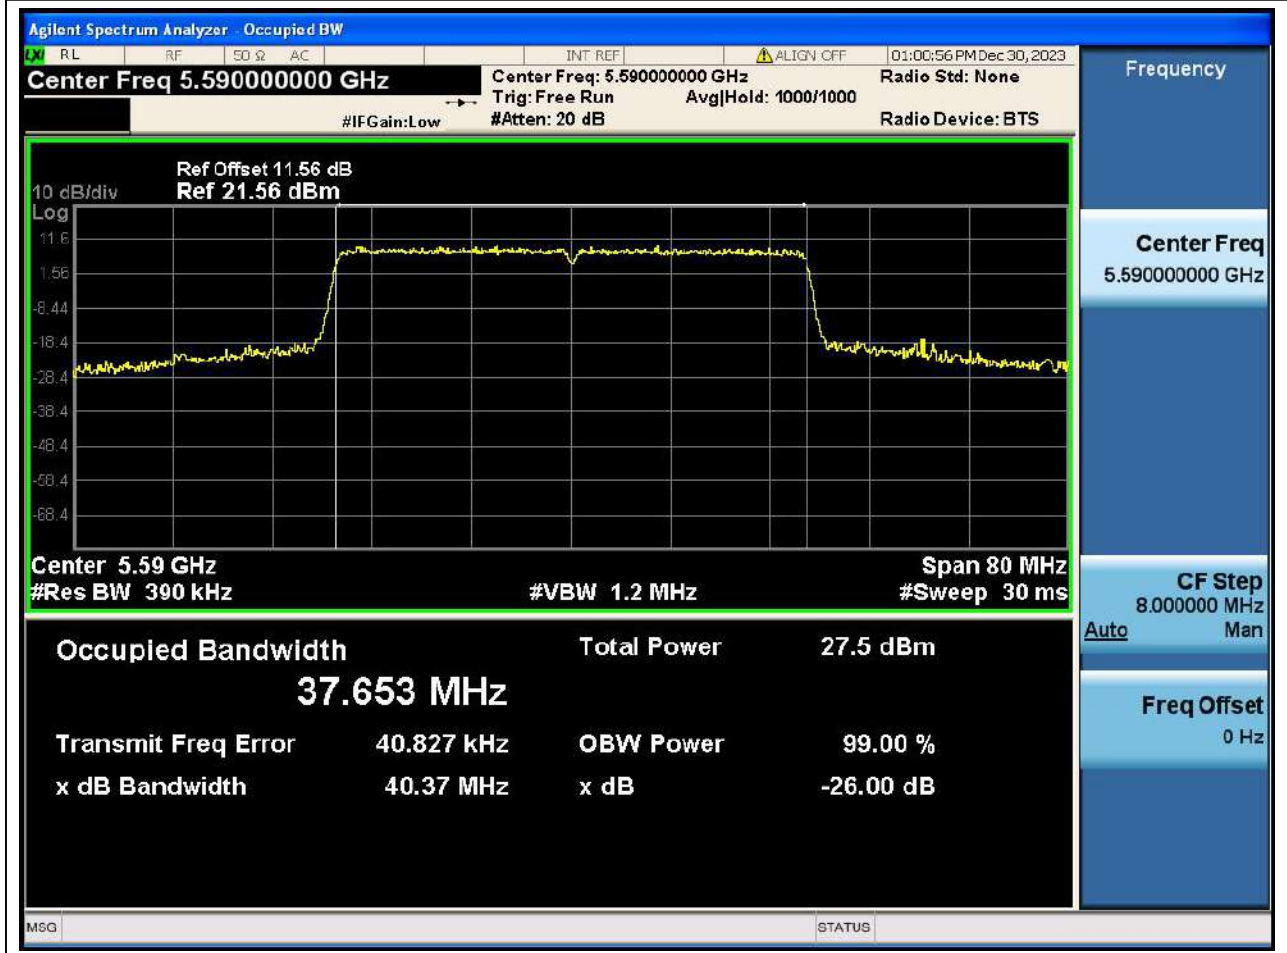

62. 802.11ax_40M_U-NII-2C_M

62.2. A.2-26dB Bandwidth(NTNV)

Center Frequency (MHz)	XdB Down	RBW (MHz)	Detector	Limit (MHz)	XdB BandWidth (MHz)	Verdict
5590	26	0.39	Peak	0	40.368244	N/A