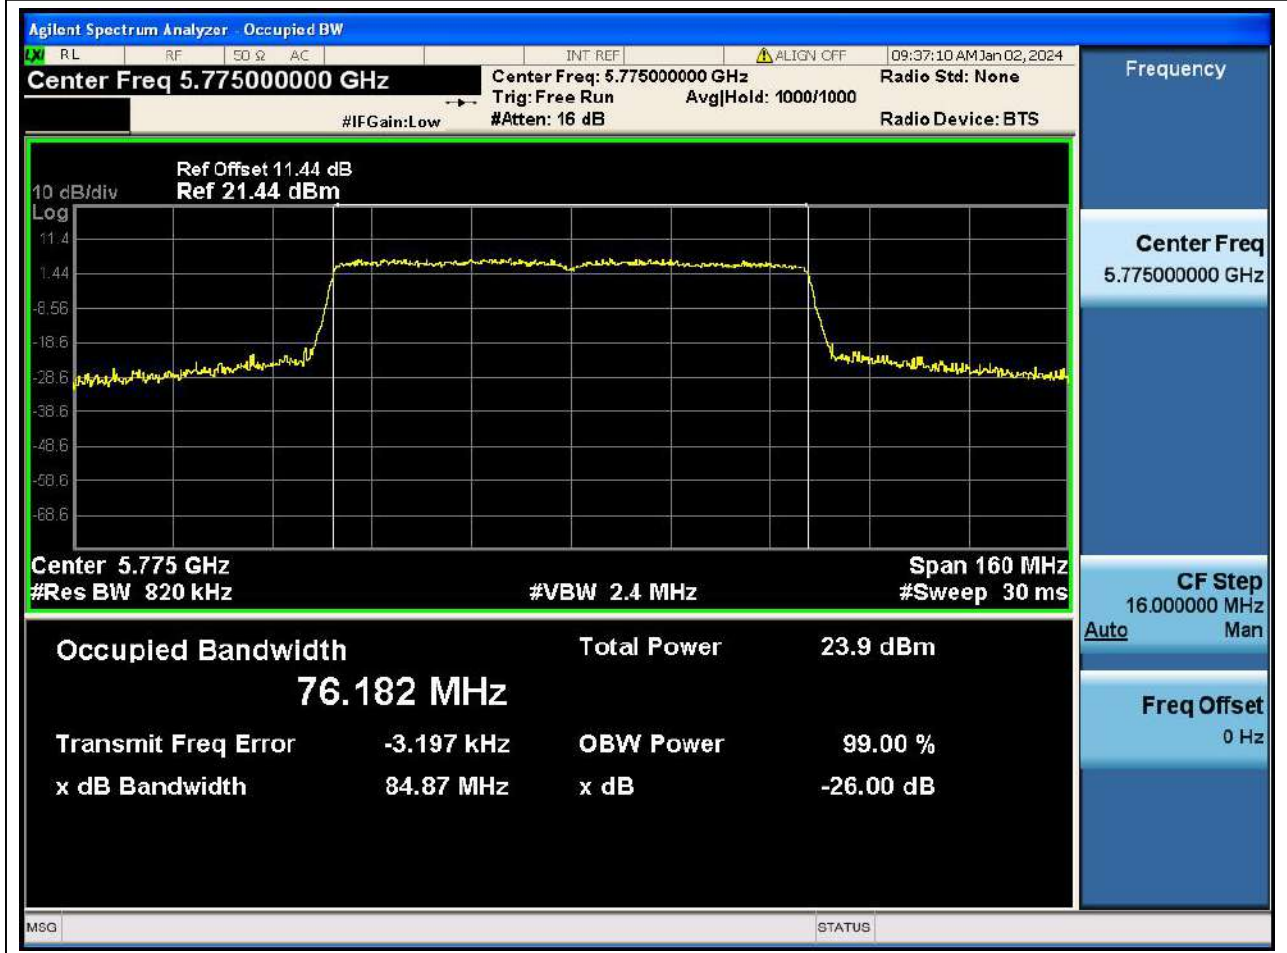

79. 802.11ac_80M_U-NII-3_M

79.2. A.2-26dB Bandwidth(NTNV)

Center Frequency (MHz)	XdB Down	RBW (MHz)	Detector	Limit (MHz)	XdB BandWidth (MHz)	Verdict
5775	26	0.82	Peak	0	84.87249	N/A