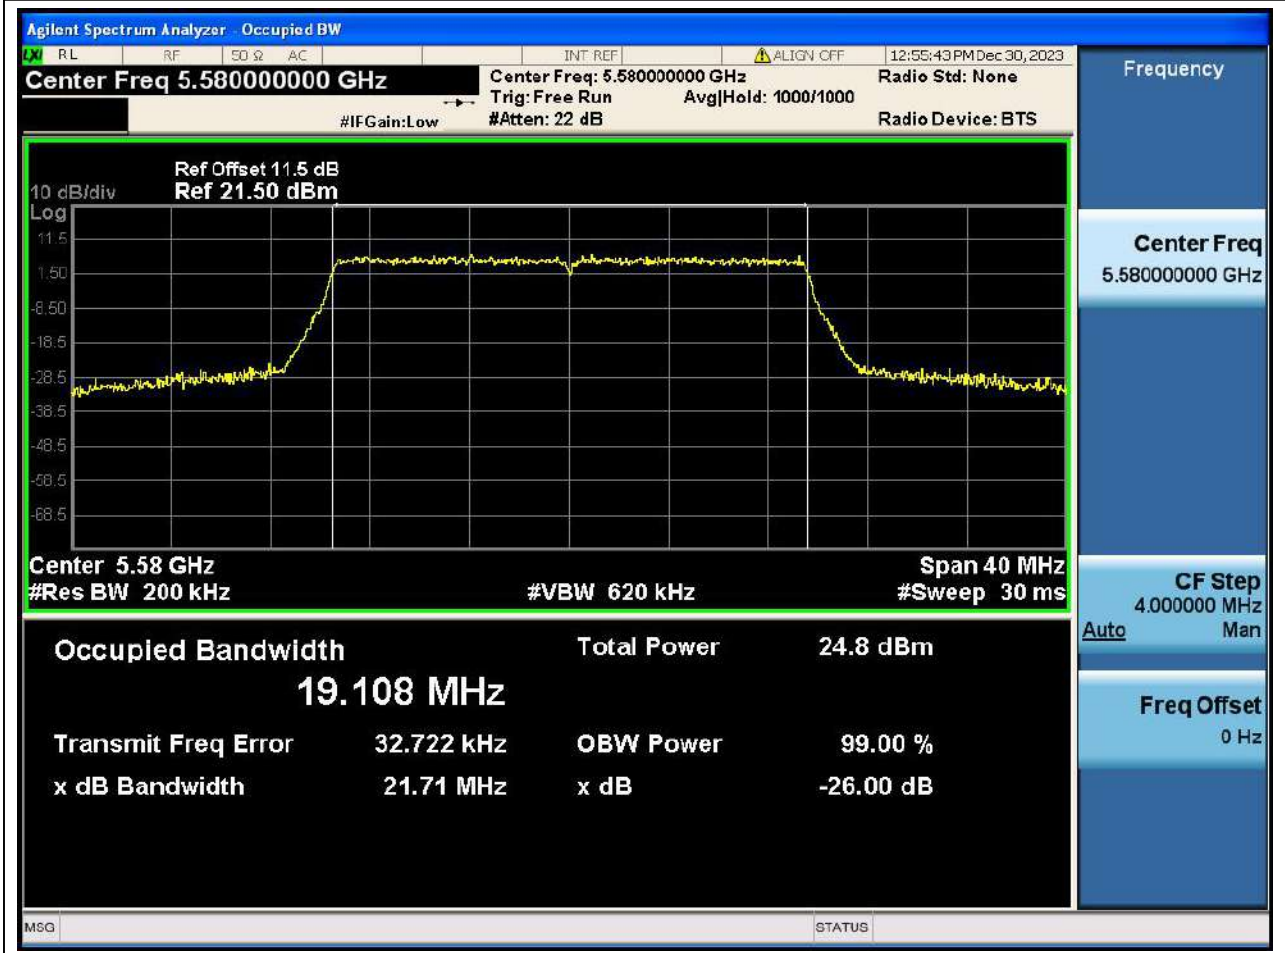

59. 802.11ax_20M_U-NII-2C_M

59.2. A.2-26dB Bandwidth(NTNV)

Center Frequency (MHz)	XdB Down	RBW (MHz)	Detector	Limit (MHz)	XdB BandWidth (MHz)	Verdict
5580	26	0.2	Peak	0	21.708955	N/A