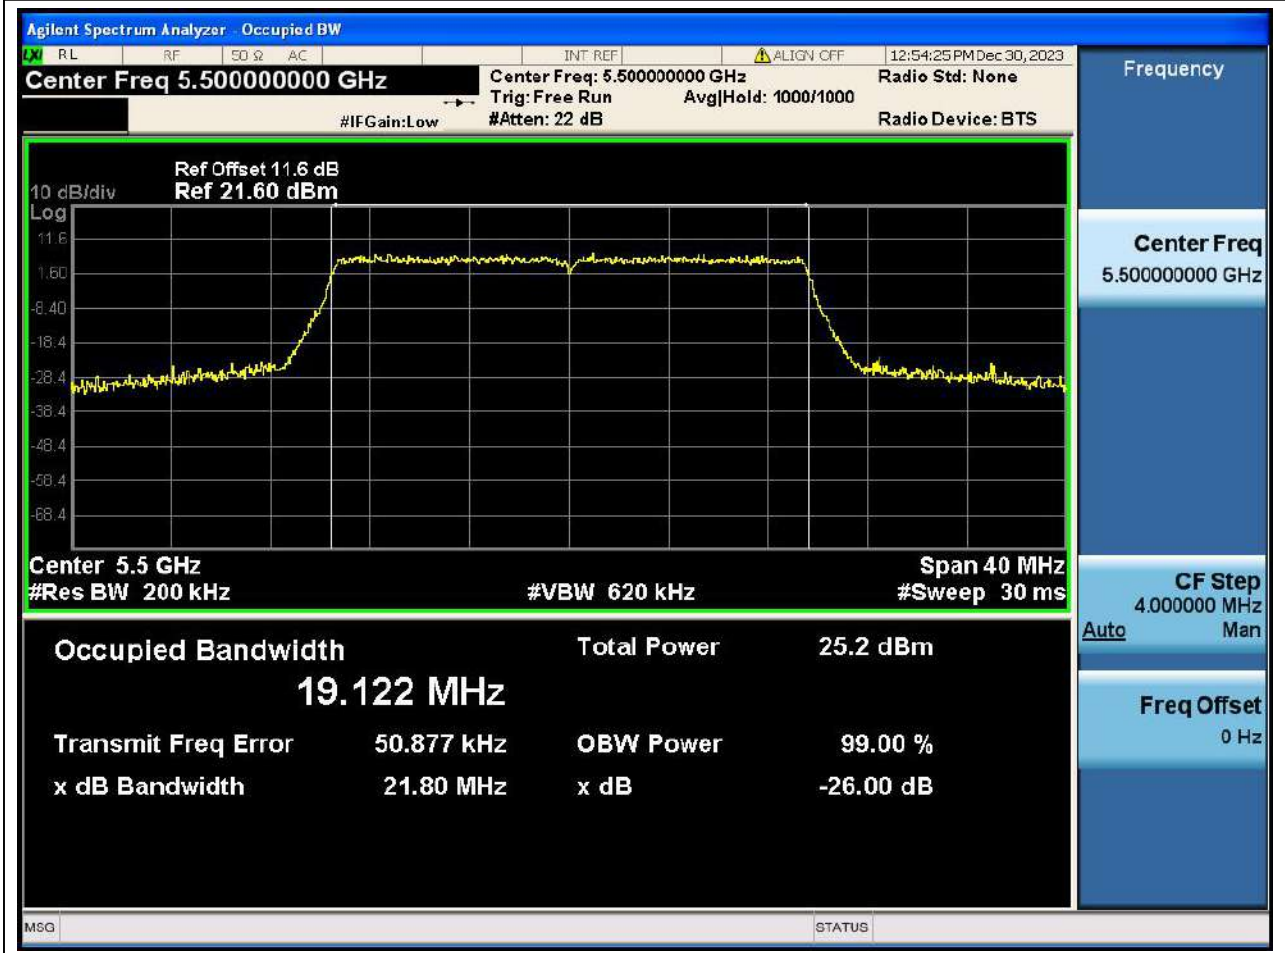

58. 802.11ax_20M_U-NII-2C_L

58.2. A.2-26dB Bandwidth(NTNV)

Center Frequency (MHz)	XdB Down	RBW (MHz)	Detector	Limit (MHz)	XdB BandWidth (MHz)	Verdict
5500	26	0.2	Peak	0	21.797896	N/A