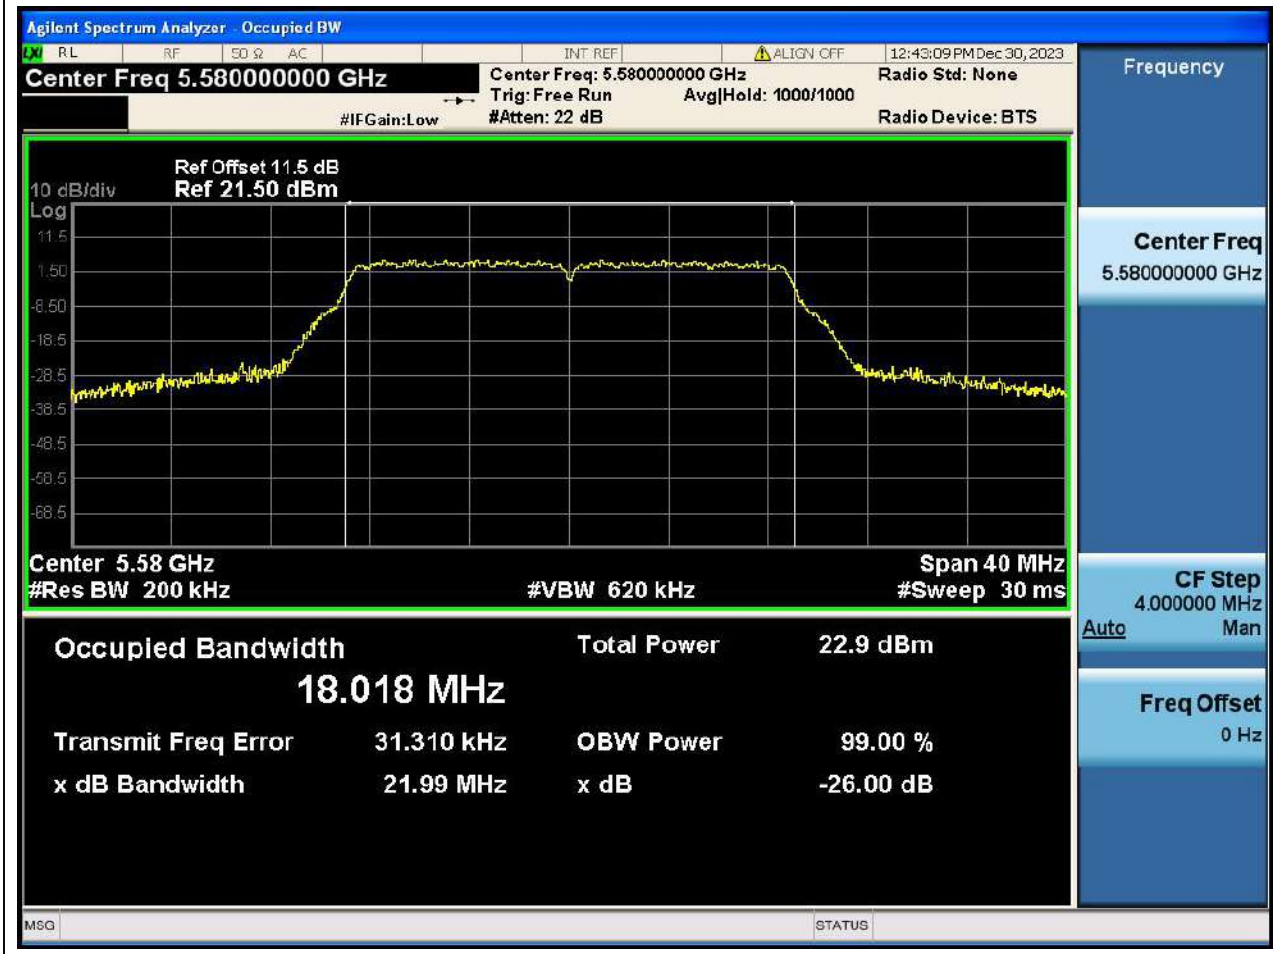

51. 802.11ac_20M_U-NII-2C_M

51.2. A.2-26dB Bandwidth(NTNV)

Center Frequency (MHz)	XdB Down	RBW (MHz)	Detector	Limit (MHz)	XdB BandWidth (MHz)	Verdict
5580	26	0.2	Peak	0	21.993652	N/A