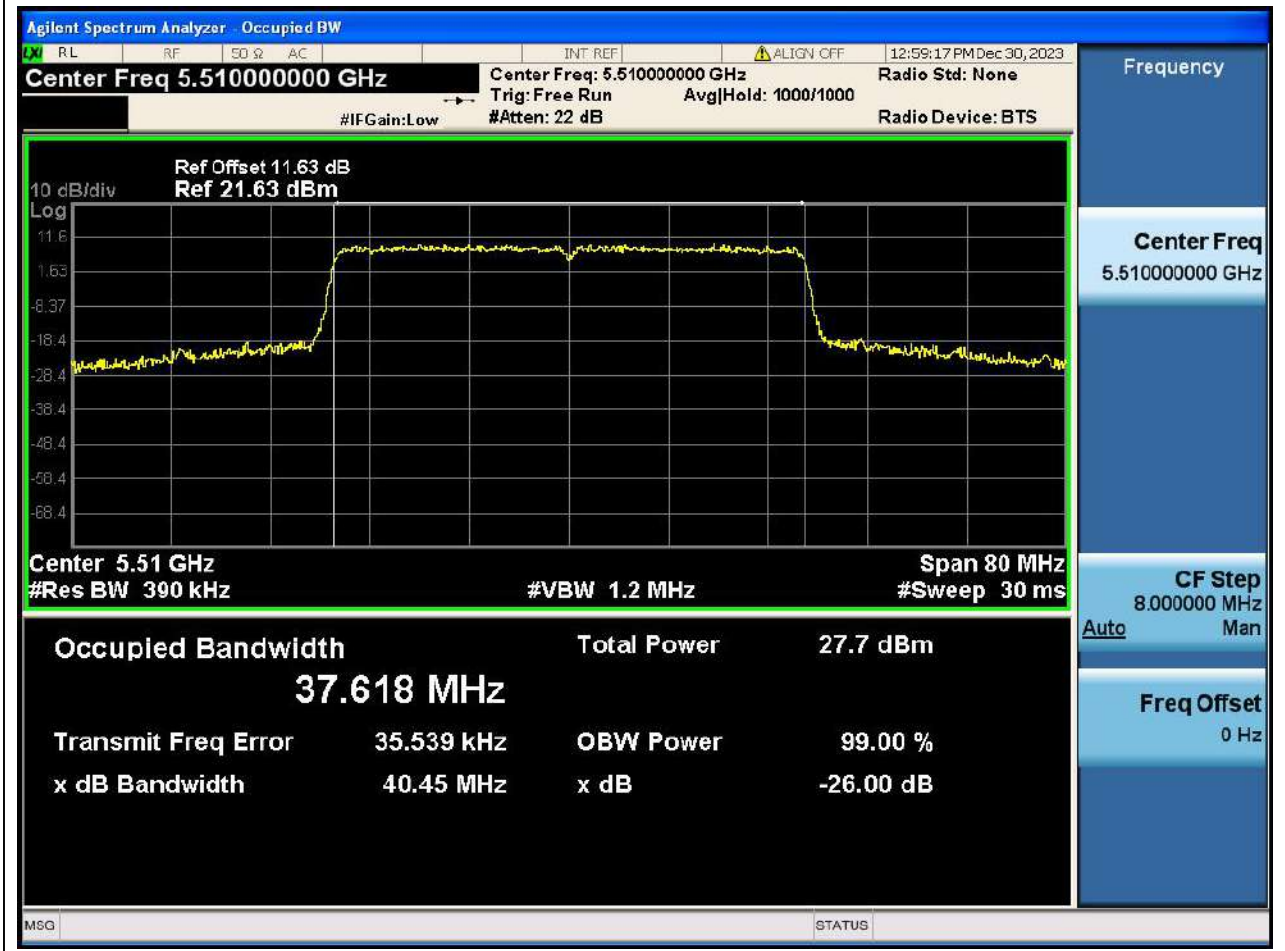

61. 802.11ax_40M_U-NII-2C_L

61.2. A.2-26dB Bandwidth(NTNV)

Center Frequency (MHz)	XdB Down	RBW (MHz)	Detector	Limit (MHz)	XdB BandWidth (MHz)	Verdict
5510	26	0.39	Peak	0	40.451952	N/A