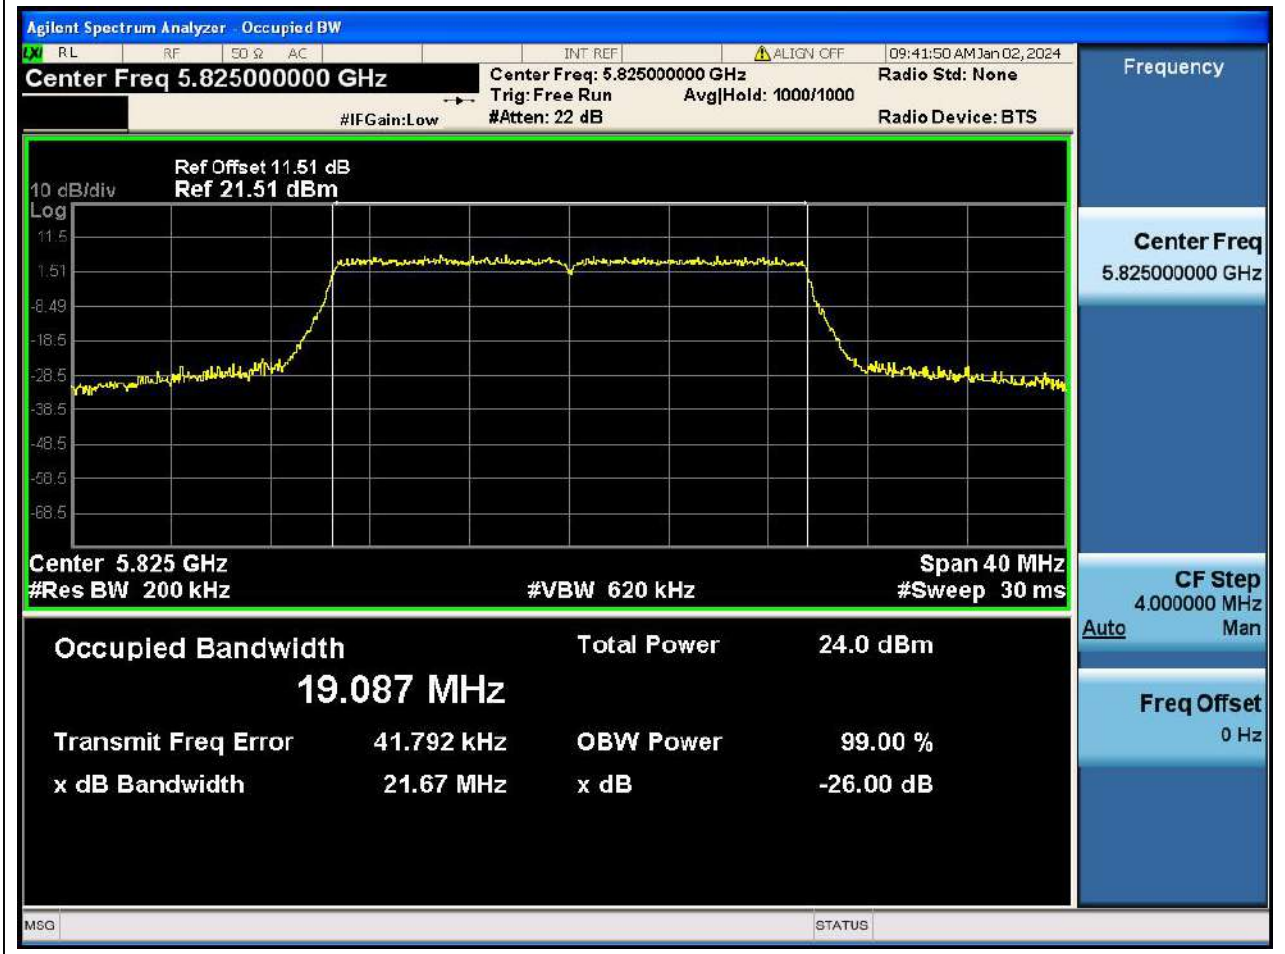

82. 802.11ax_20M_U-NII-3_H

82.2. A.2-26dB Bandwidth(NTNV)

Center Frequency (MHz)	XdB Down	RBW (MHz)	Detector	Limit (MHz)	XdB BandWidth (MHz)	Verdict
5825	26	0.2	Peak	0	21.67406	N/A