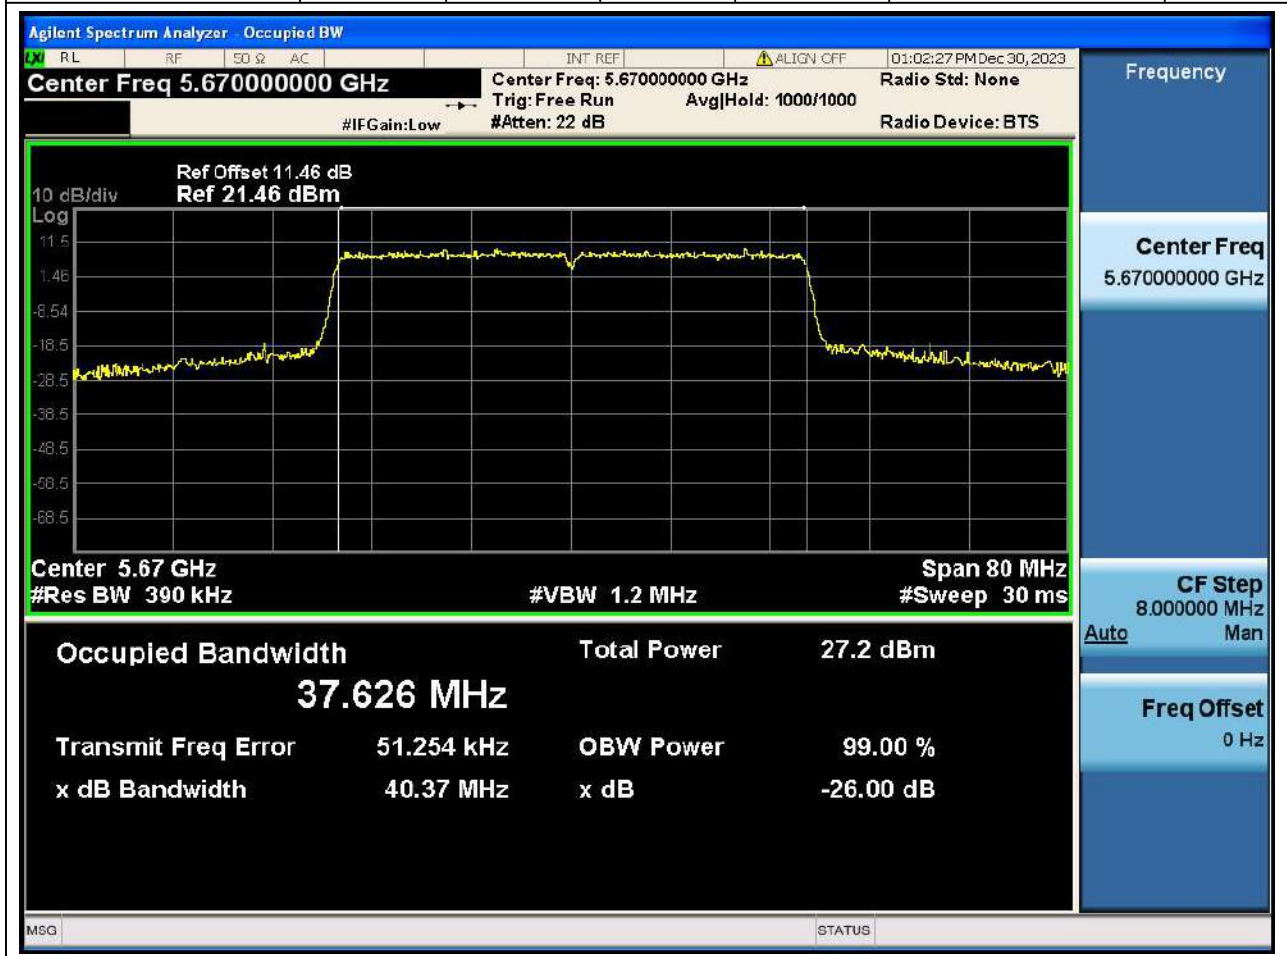

63. 802.11ax_40M_U-NII-2C_H

63.2. A.2-26dB Bandwidth(NTNV)

Center Frequency (MHz)	XdB Down	RBW (MHz)	Detector	Limit (MHz)	XdB BandWidth (MHz)	Verdict
5670	26	0.39	Peak	0	40.369908	N/A