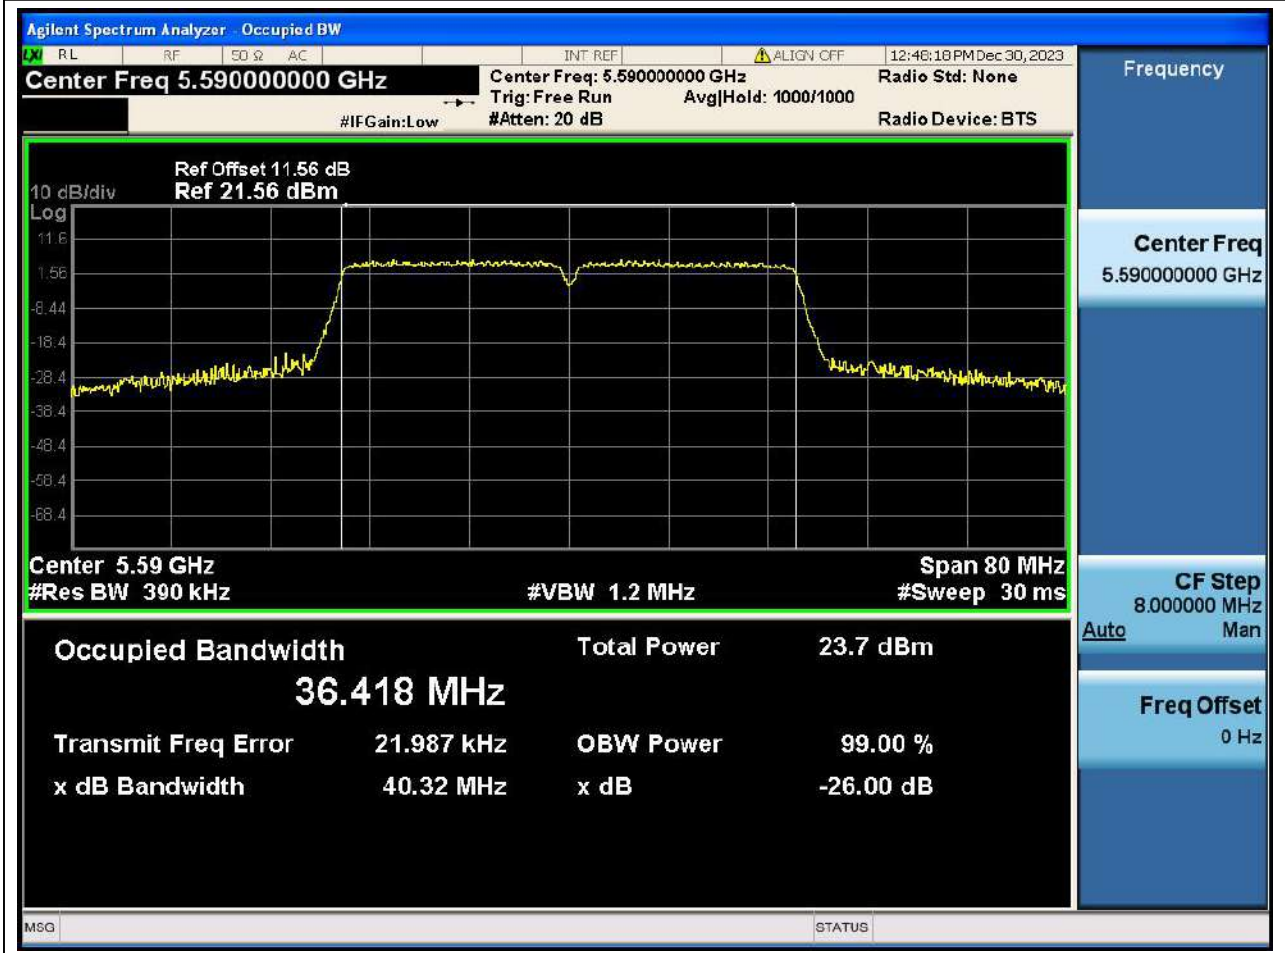

54. 802.11ac_40M_U-NII-2C_M

54.2. A.2-26dB Bandwidth(NTNV)

Center Frequency (MHz)	XdB Down	RBW (MHz)	Detector	Limit (MHz)	XdB BandWidth (MHz)	Verdict
5590	26	0.39	Peak	0	40.319267	N/A