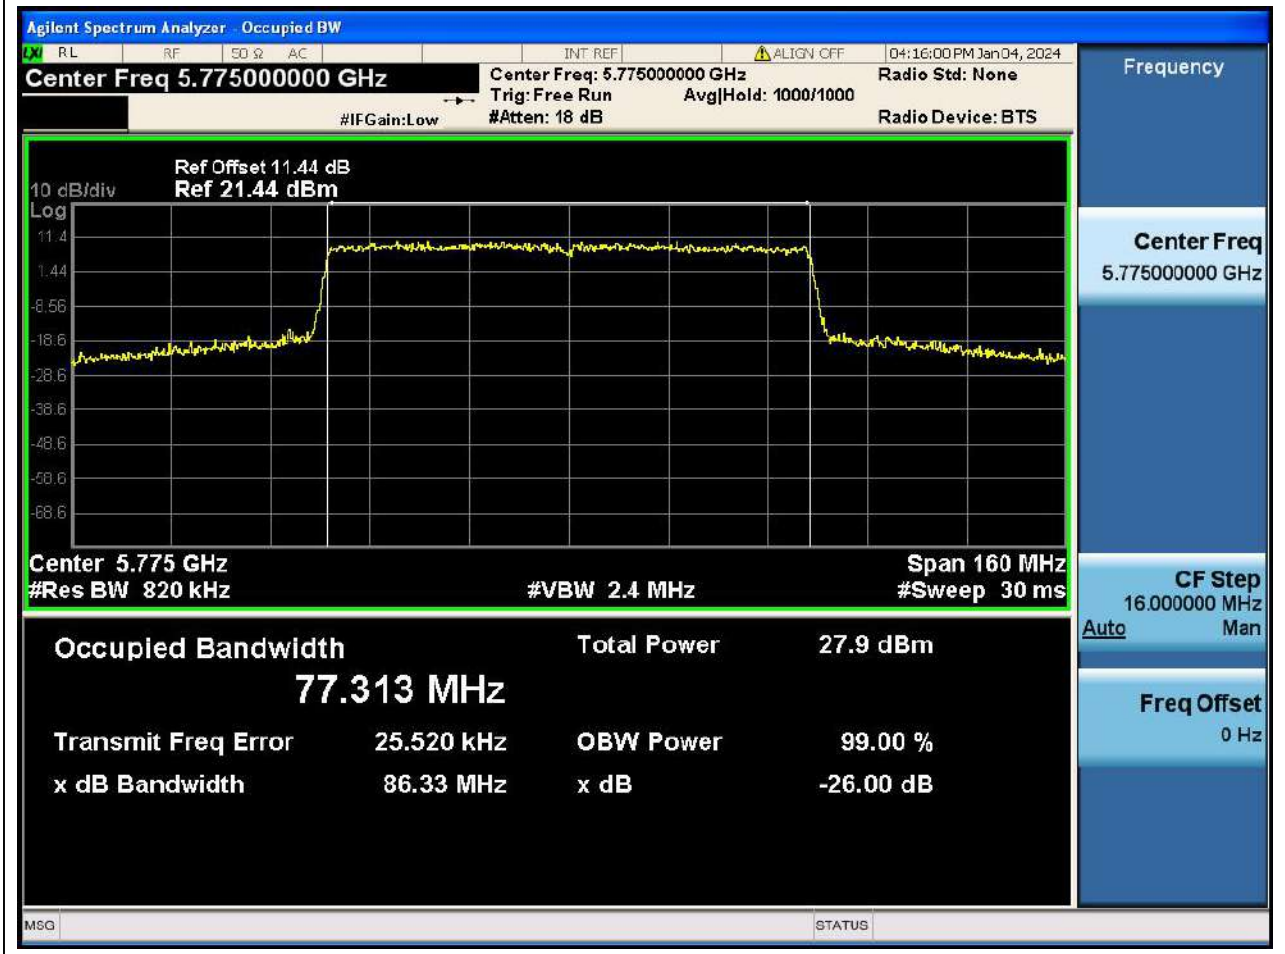

85. 802.11ax_80M_U-NII-3_M

85.2. A.2-26dB Bandwidth(NTNV)

Center Frequency (MHz)	XdB Down	RBW (MHz)	Detector	Limit (MHz)	XdB BandWidth (MHz)	Verdict
5775	26	0.82	Peak	0	86.334585	N/A