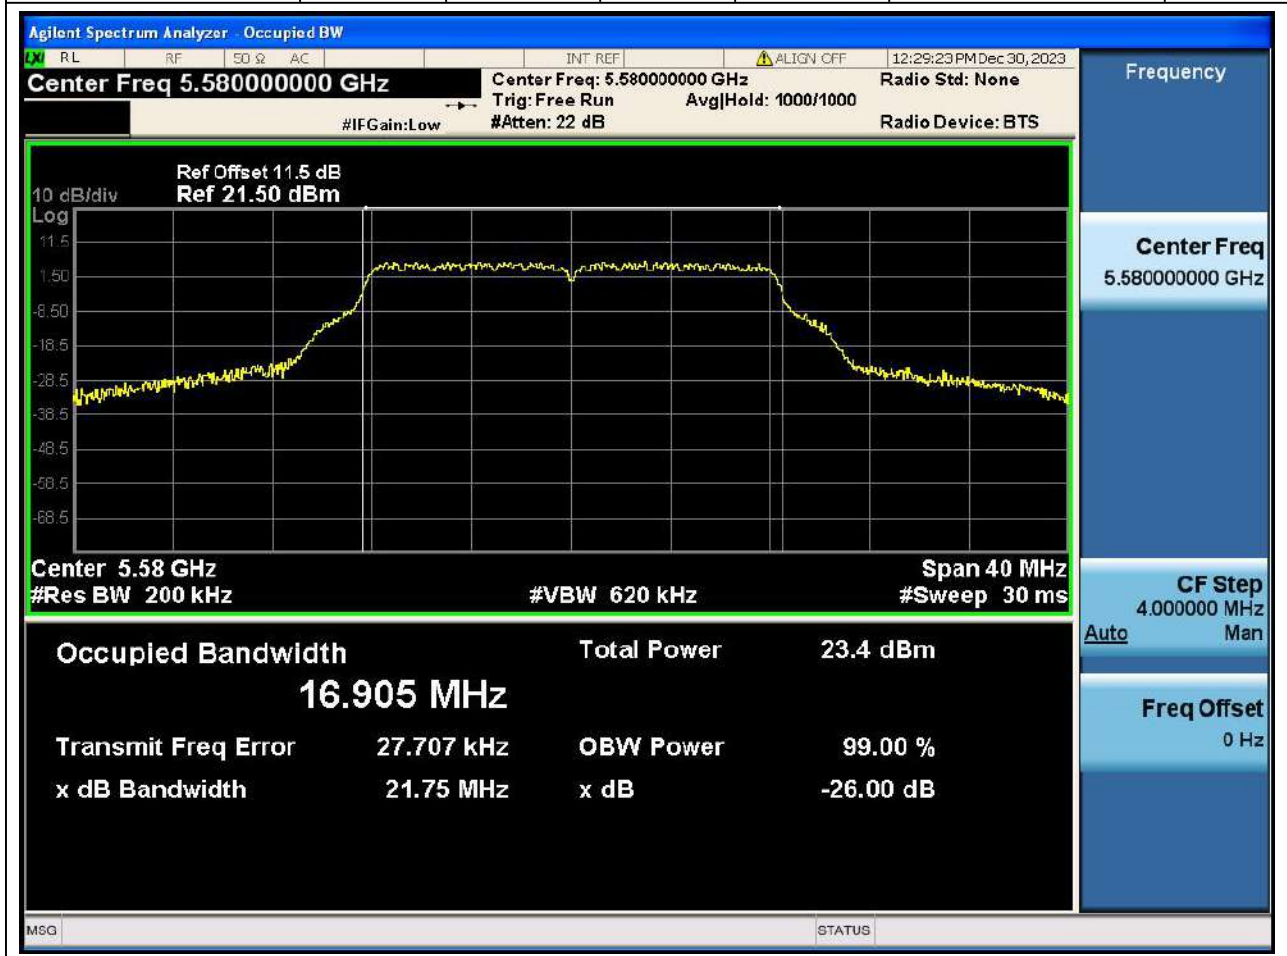

42. 802.11a_20M_U-NII-2C_M

42.2. A.2-26dB Bandwidth(NTNV)

Center Frequency (MHz)	XdB Down	RBW (MHz)	Detector	Limit (MHz)	XdB BandWidth (MHz)	Verdict
5580	26	0.2	Peak	0	21.745121	N/A