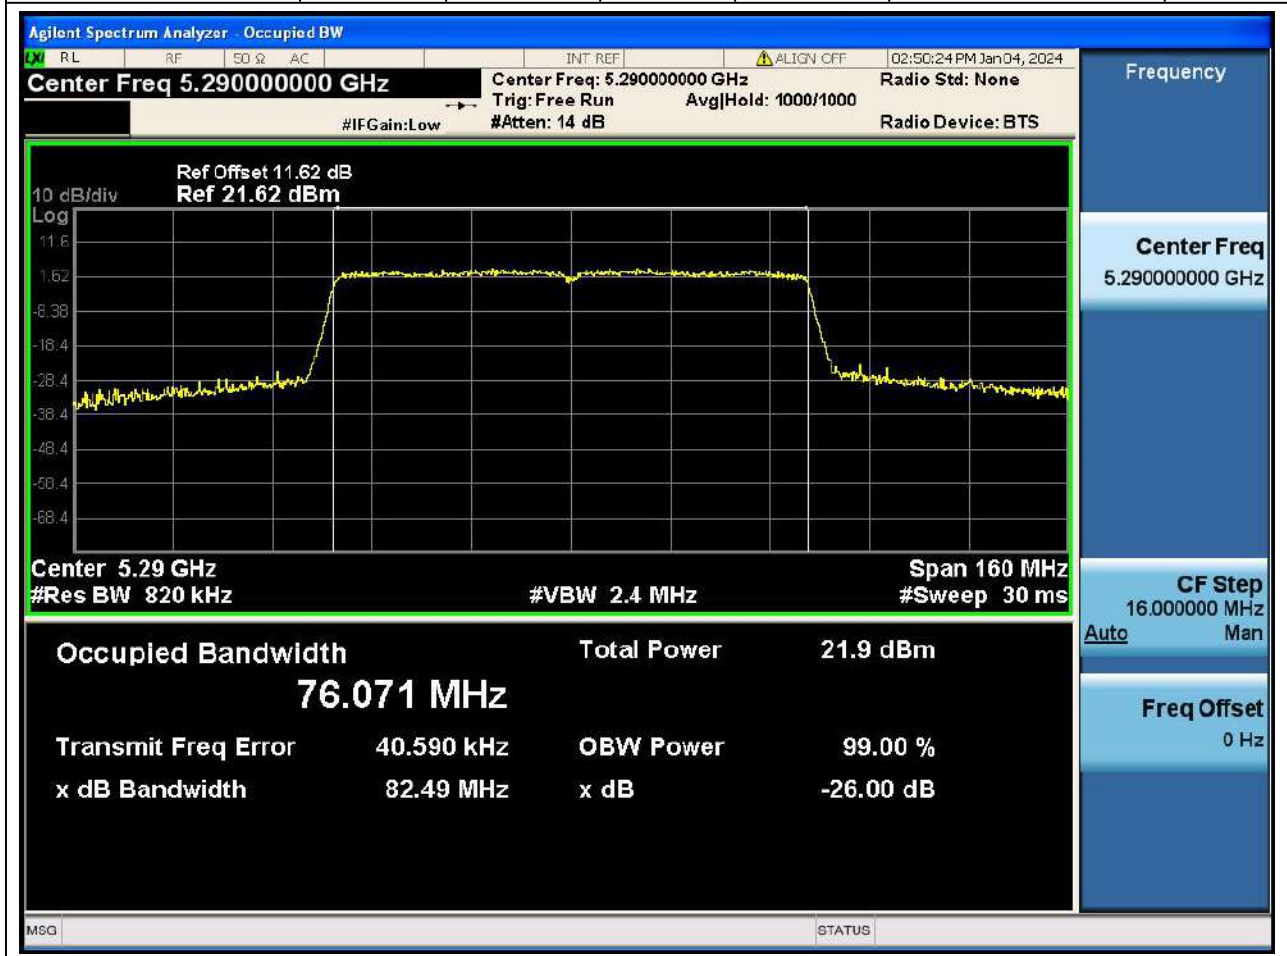

34. 802.11ac_80M_U-NII-2A_M

34.2. A.2-26dB Bandwidth(NTNV)

Center Frequency (MHz)	XdB Down	RBW (MHz)	Detector	Limit (MHz)	XdB BandWidth (MHz)	Verdict
5290	26	0.82	Peak	0	82.489636	N/A