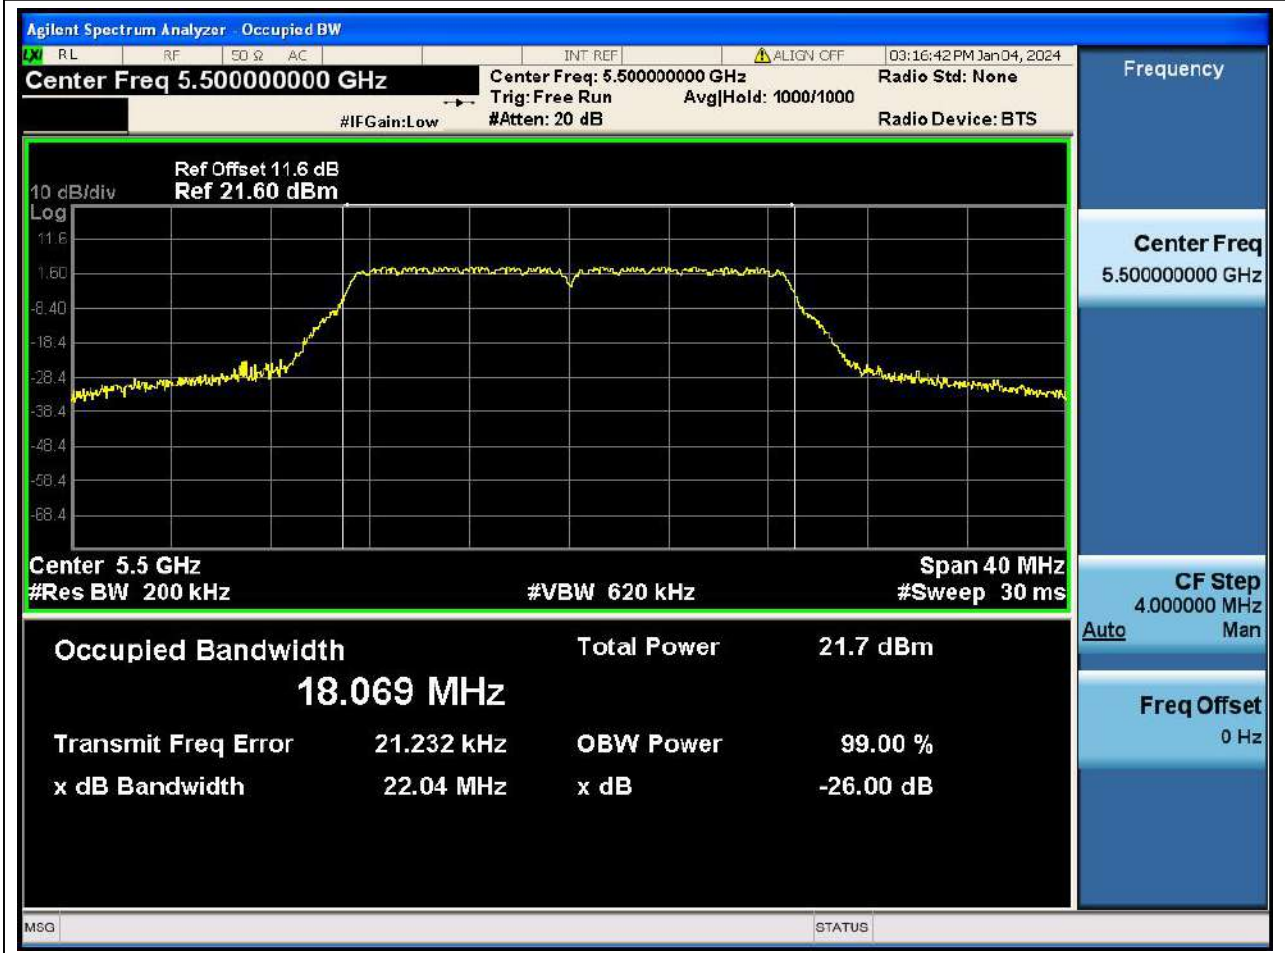

50. 802.11ac_20M_U-NII-2C_L

50.2. A.2-26dB Bandwidth(NTNV)

Center Frequency (MHz)	XdB Down	RBW (MHz)	Detector	Limit (MHz)	XdB BandWidth (MHz)	Verdict
5500	26	0.2	Peak	0	22.04254	N/A