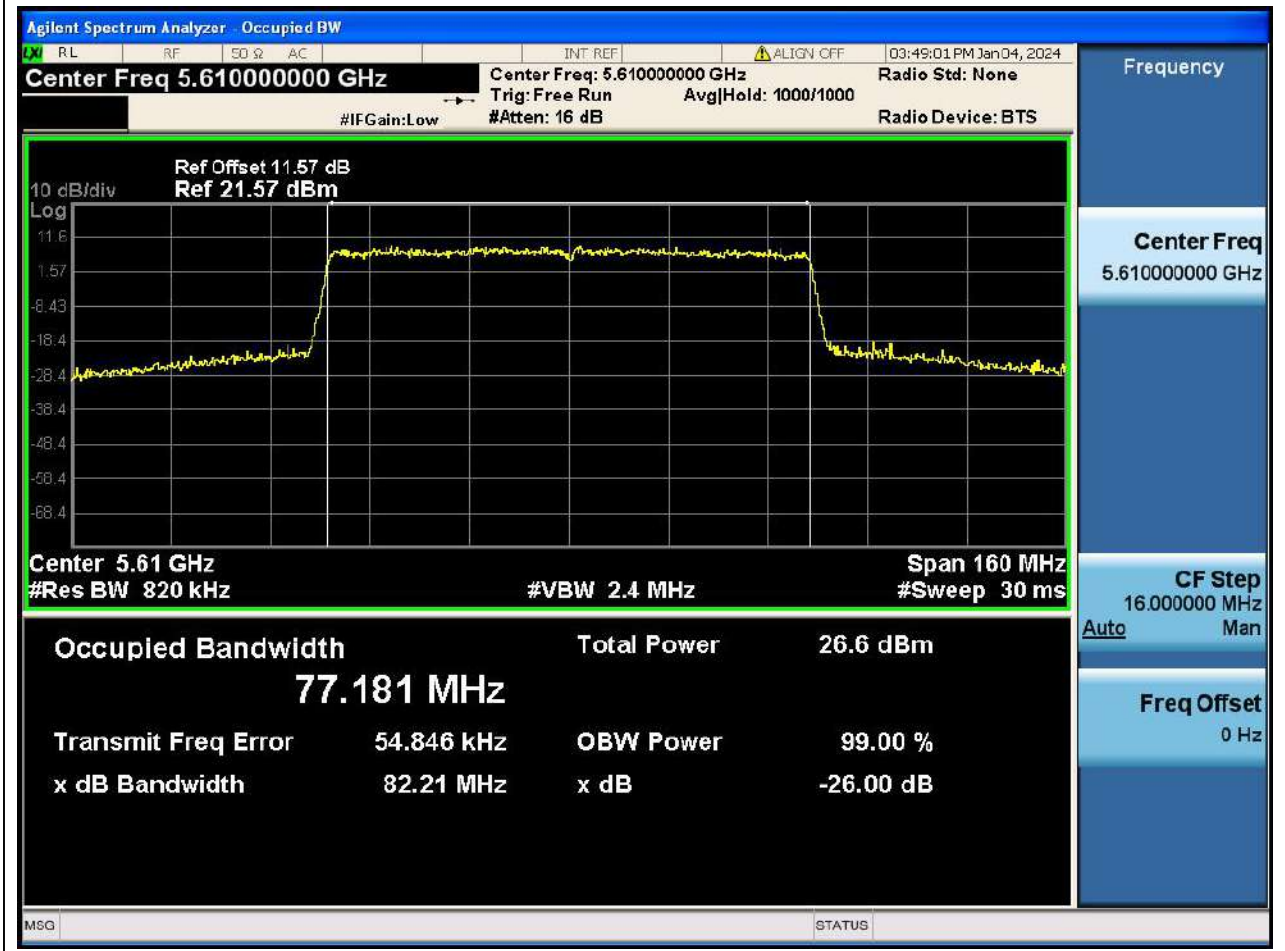

65. 802.11ax_80M_U-NII-2C_M

65.2. A.2-26dB Bandwidth(NTNV)

Center Frequency (MHz)	XdB Down	RBW (MHz)	Detector	Limit (MHz)	XdB BandWidth (MHz)	Verdict
5610	26	0.82	Peak	0	82.20797	N/A