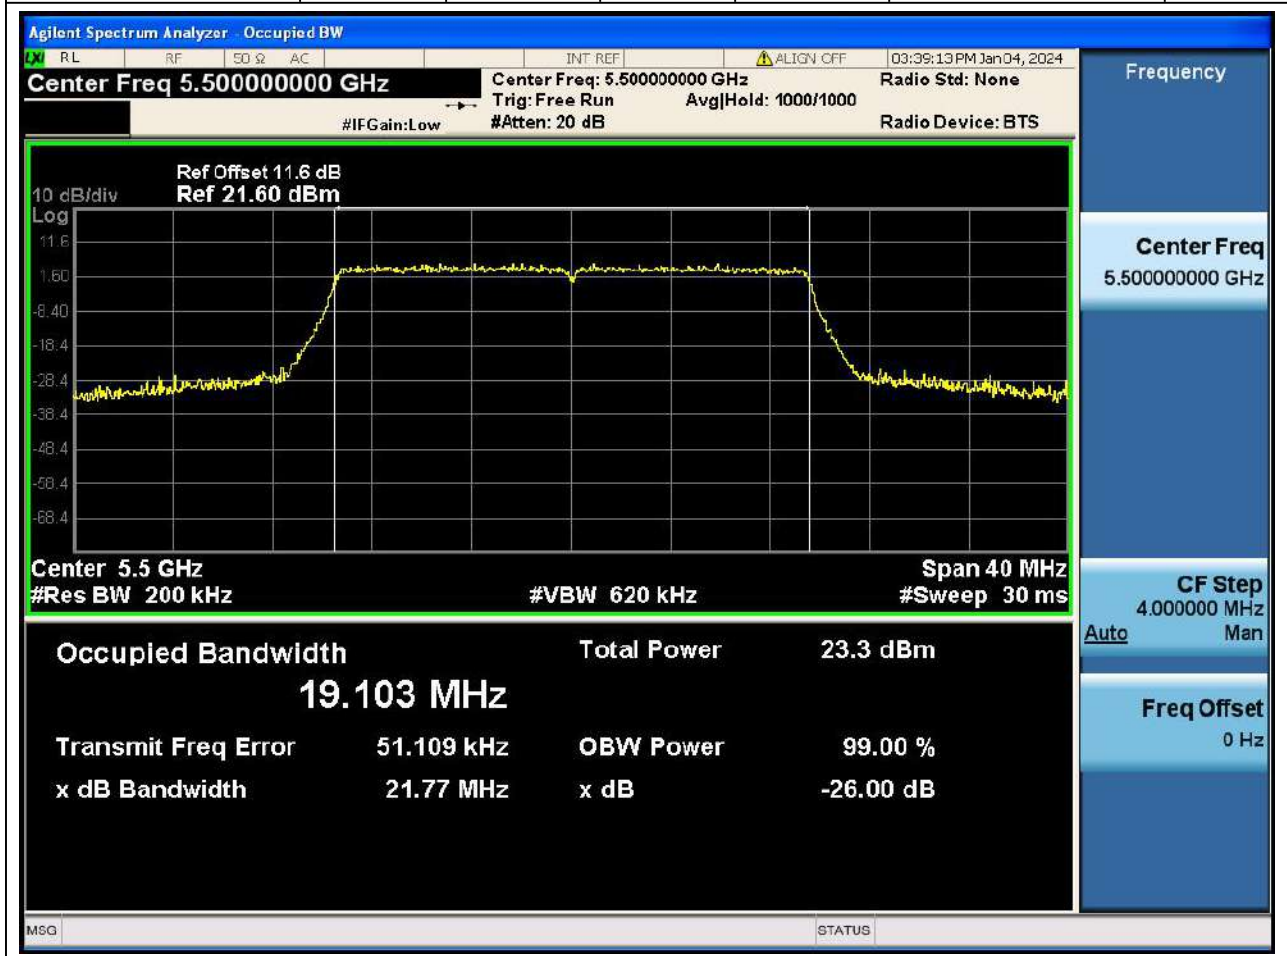

58. 802.11ax_20M_U-NII-2C_L

58.2. A.2-26dB Bandwidth(NTNV)

Center Frequency (MHz)	XdB Down	RBW (MHz)	Detector	Limit (MHz)	XdB BandWidth (MHz)	Verdict
5500	26	0.2	Peak	0	21.768398	N/A