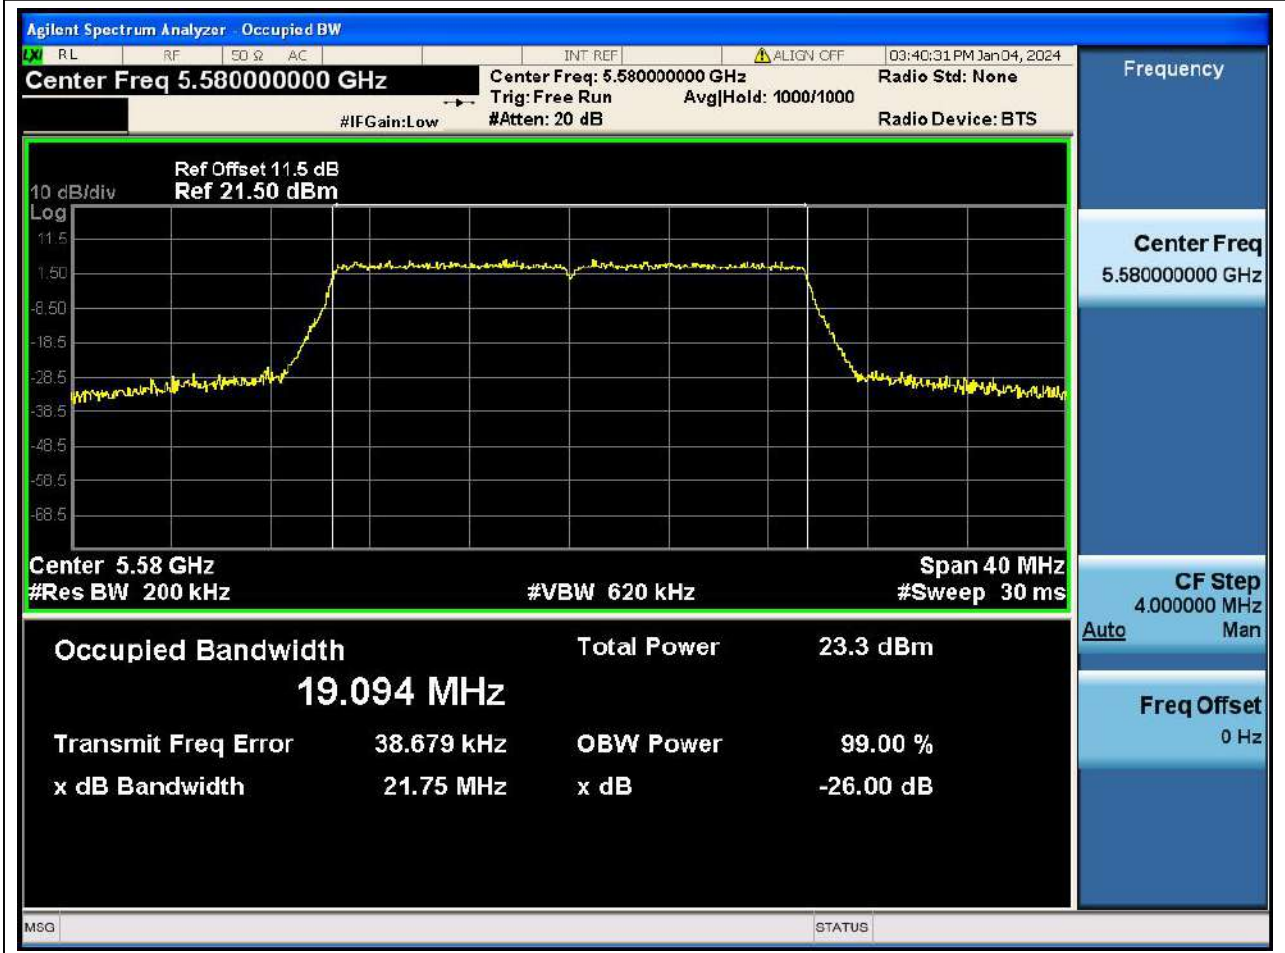

59. 802.11ax_20M_U-NII-2C_M

59.2. A.2-26dB Bandwidth(NTNV)

Center Frequency (MHz)	XdB Down	RBW (MHz)	Detector	Limit (MHz)	XdB BandWidth (MHz)	Verdict
5580	26	0.2	Peak	0	21.751141	N/A