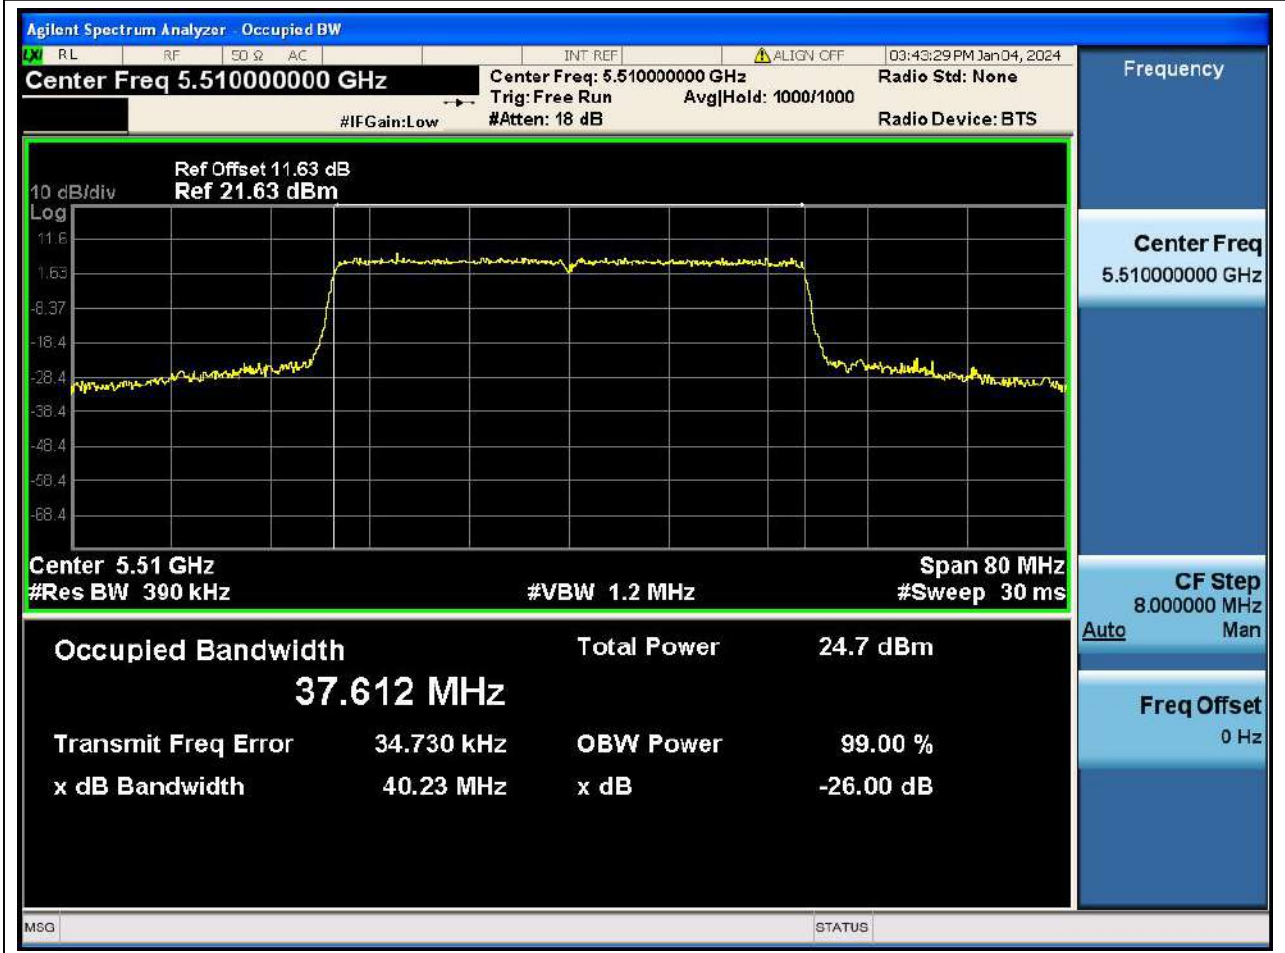

61. 802.11ax_40M_U-NII-2C_L

61.2. A.2-26dB Bandwidth(NTNV)

Center Frequency (MHz)	XdB Down	RBW (MHz)	Detector	Limit (MHz)	XdB BandWidth (MHz)	Verdict
5510	26	0.39	Peak	0	40.227116	N/A