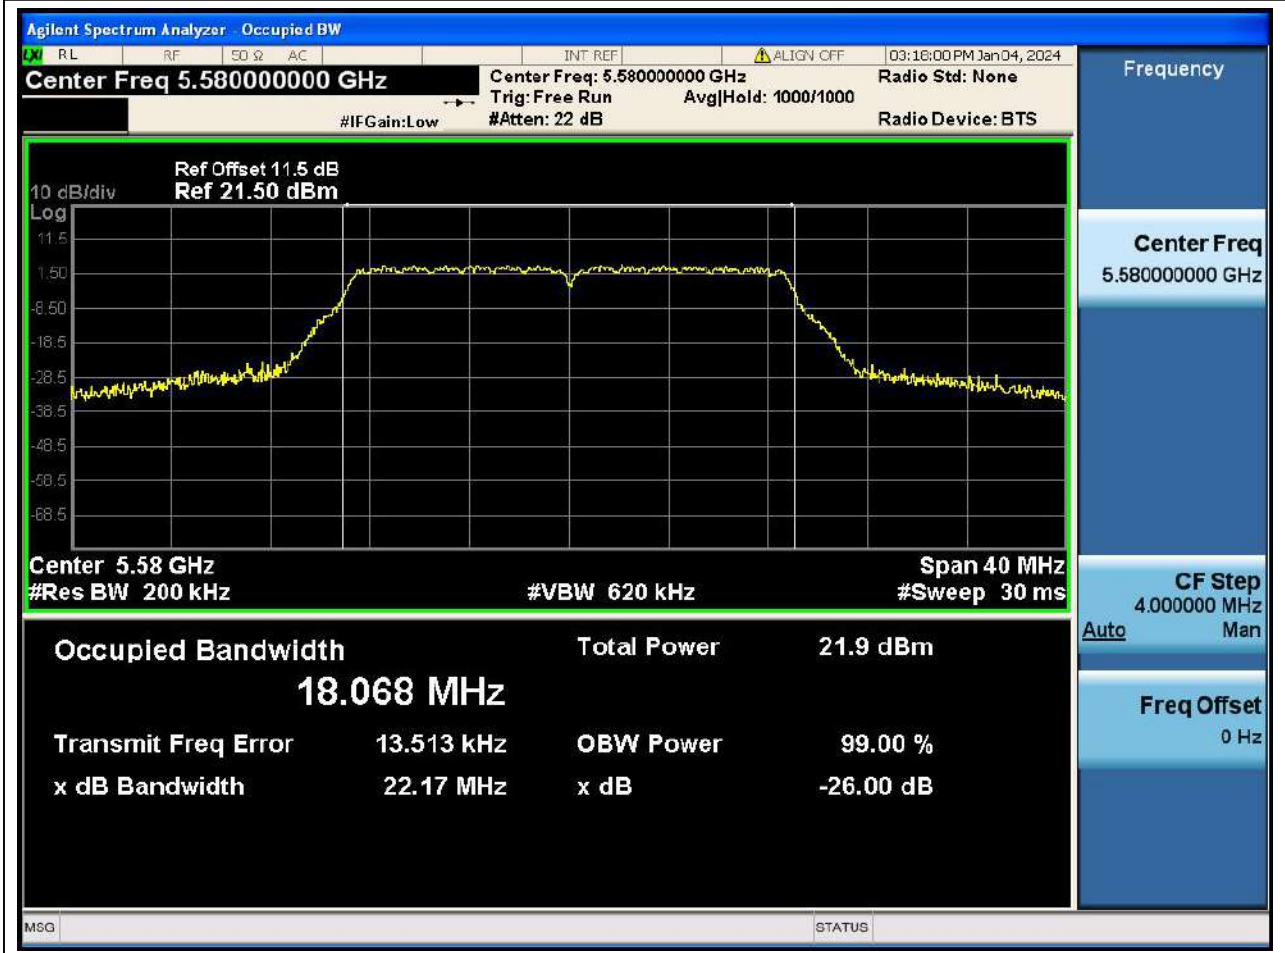

51. 802.11ac_20M_U-NII-2C_M

51.2. A.2-26dB Bandwidth(NTNV)

Center Frequency (MHz)	XdB Down	RBW (MHz)	Detector	Limit (MHz)	XdB BandWidth (MHz)	Verdict
5580	26	0.2	Peak	0	22.170615	N/A