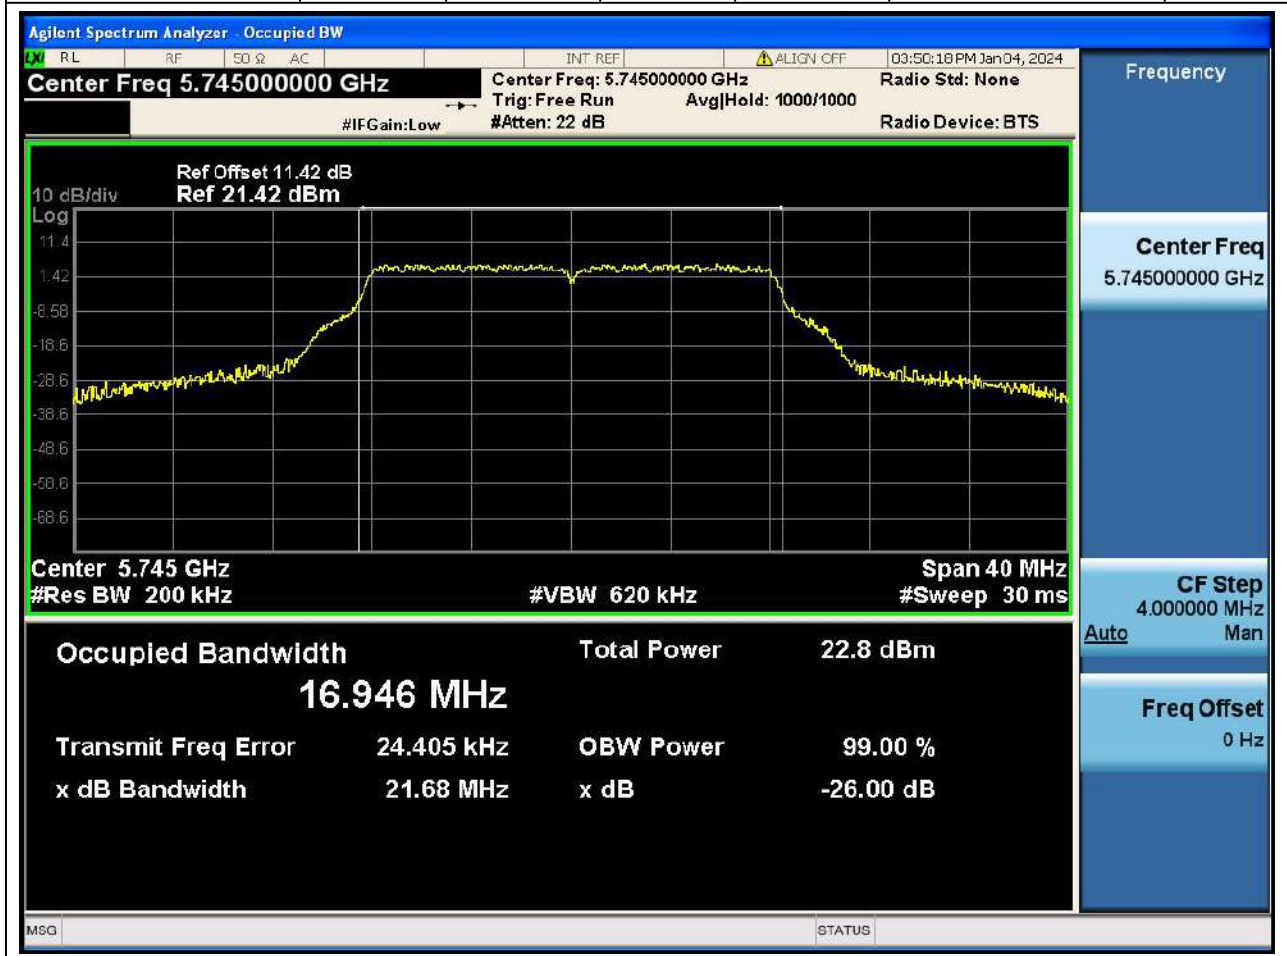

66. 802.11a_20M_U-NII-3_L

66.2. A.2-26dB Bandwidth(NTNV)

Center Frequency (MHz)	XdB Down	RBW (MHz)	Detector	Limit (MHz)	XdB BandWidth (MHz)	Verdict
5745	26	0.2	Peak	0	21.679694	N/A