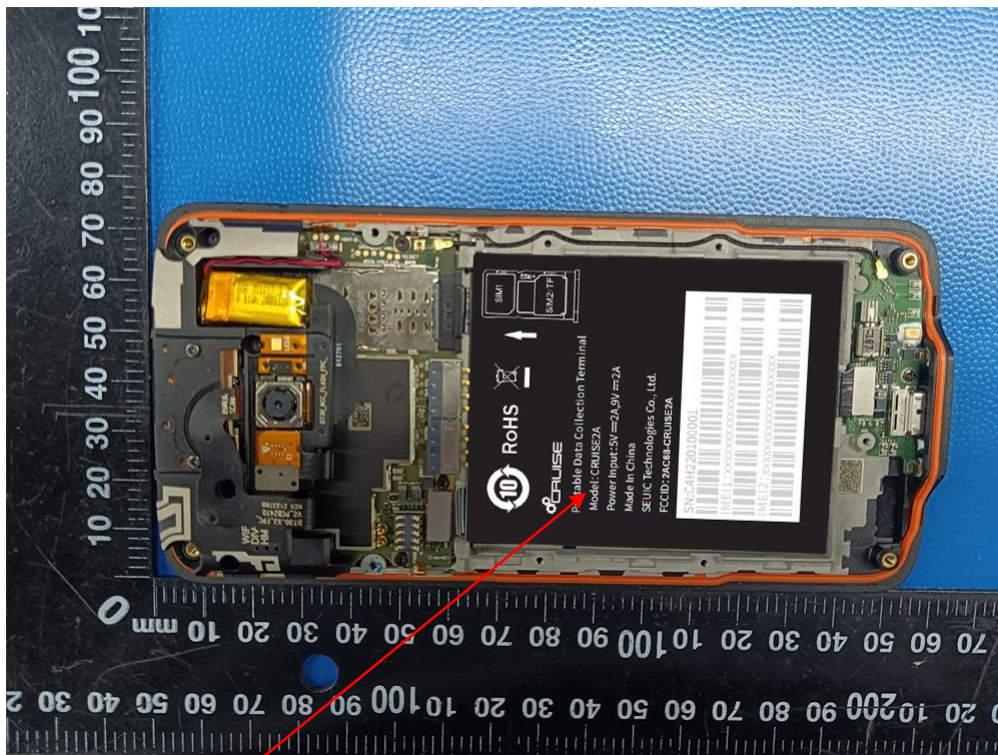

# LABEL AND LOCATION

(Size: L7.0cm x 5.5cm)

Label Location