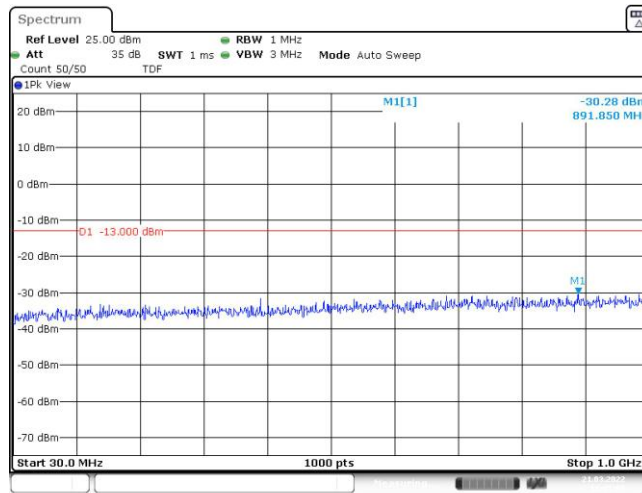

Test Graphs

Band66-1.4MHz-QPSK-131979-1RB#0-Range1:30~1000MHz

Date: 21.MAR.2022 11:40:22

Band66-1.4MHz-QPSK-131979-1RB#0-Range2:1000~10000MHz

Date: 21.MAR.2022 11:40:32

Band66-1.4MHz-QPSK-132322-1RB#0-Range1:30~1000MHz