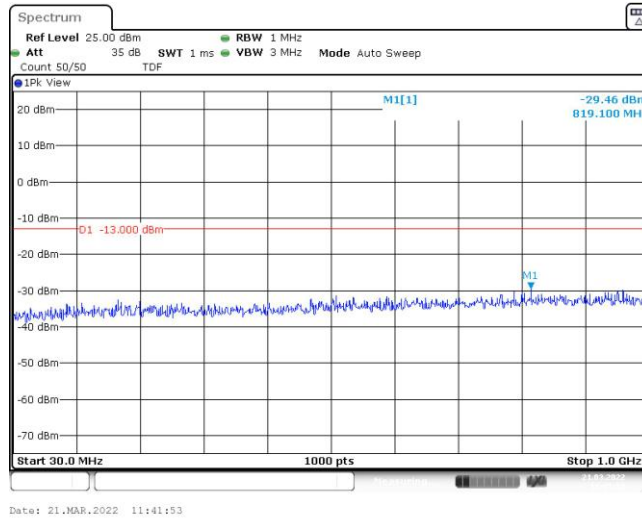

Band66-1.4MHz-QPSK-132665-1RB#0-Range1:30~1000MHz