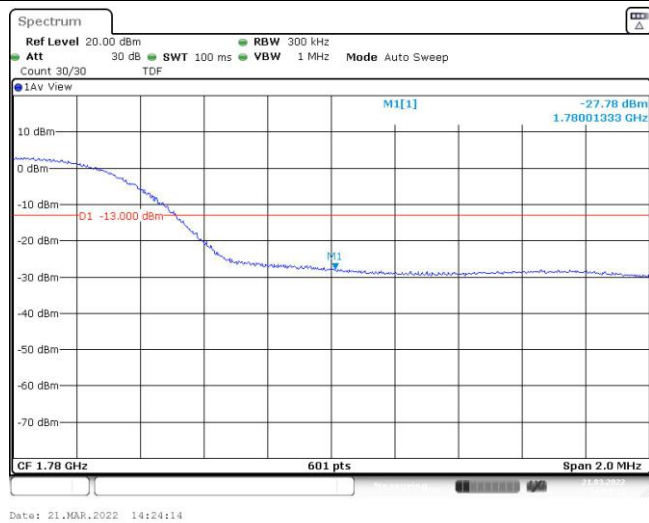

Band66-15MHz-QPSK-132597-75RB#0

Band66-15MHz-16QAM-132047-75RB#0