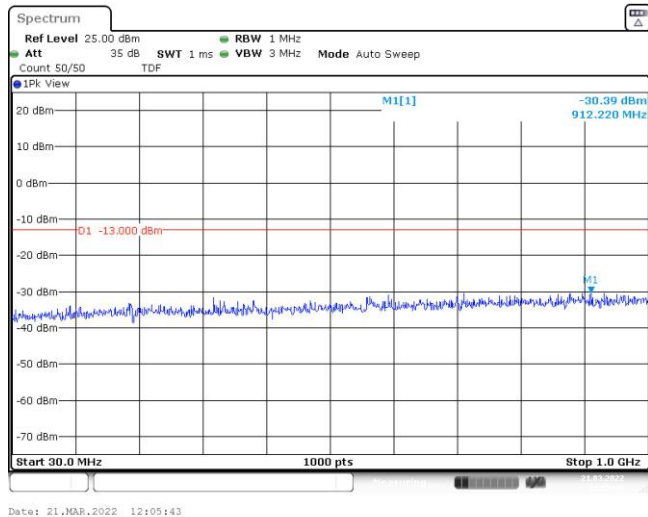

Band66-3MHz-QPSK-131987-1RB#0-Range1:30~1000MHz