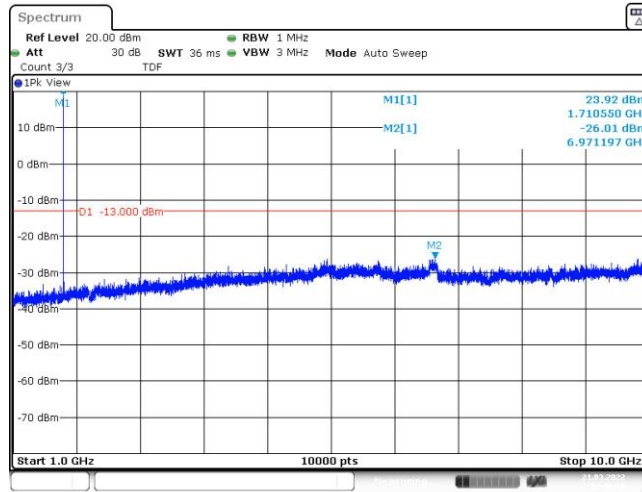

Band66-1.4MHz-QPSK-131979-1RB#0-Range2:1000~10000MHz

Date: 21.MAR.2022 11:40:32