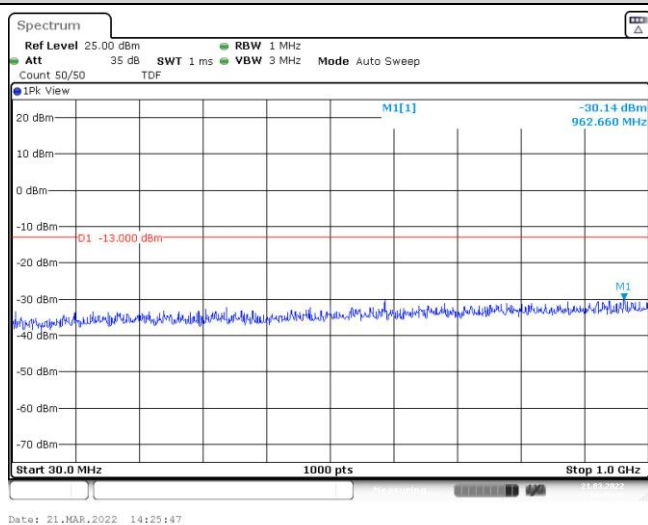

Band66-15MHz-16QAM-132322-1RB#0-Range1:30~1000MHz