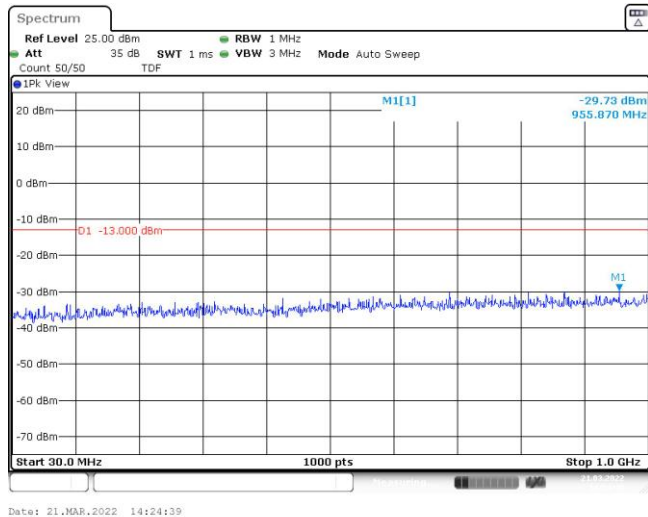

Band66-15MHz-QPSK-132047-1RB#0-Range1:30~1000MHz