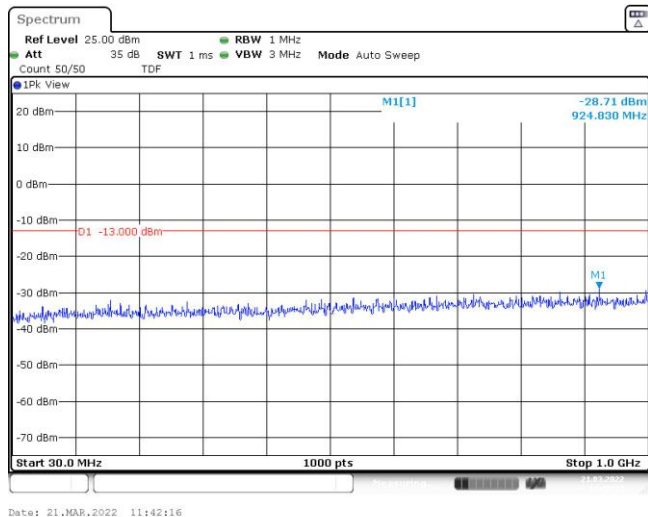

Band66-1.4MHz-16QAM-131979-1RB#0-Range2:1000~10000MHz

Band66-1.4MHz-16QAM-132322-1RB#0-Range1:30~1000MHz

Band66-1.4MHz-16QAM-132322-1RB#0-Range2:1000~10000MHz

Band66-1.4MHz-16QAM-132665-1RB#0-Range1:30~1000MHz