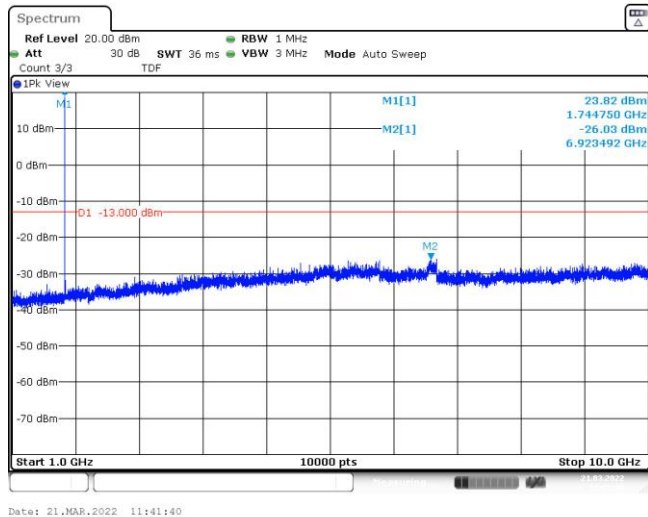

Band66-1.4MHz-16QAM-132322-1RB#0-Range2:1000~10000MHz