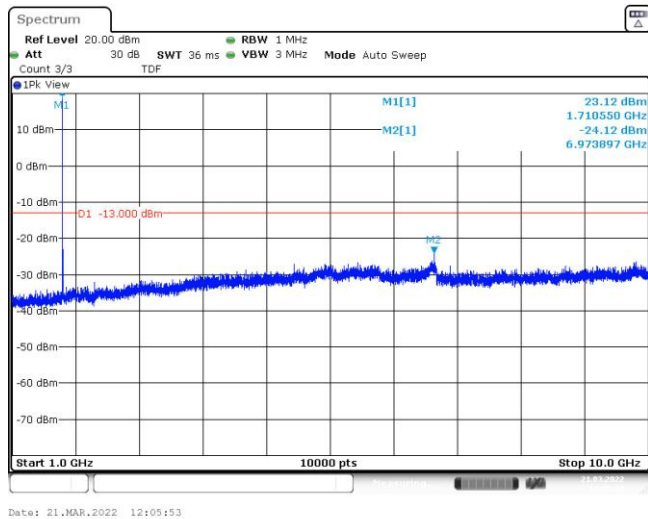

Band66-3MHz-QPSK-131987-1RB#0-Range2:1000~10000MHz