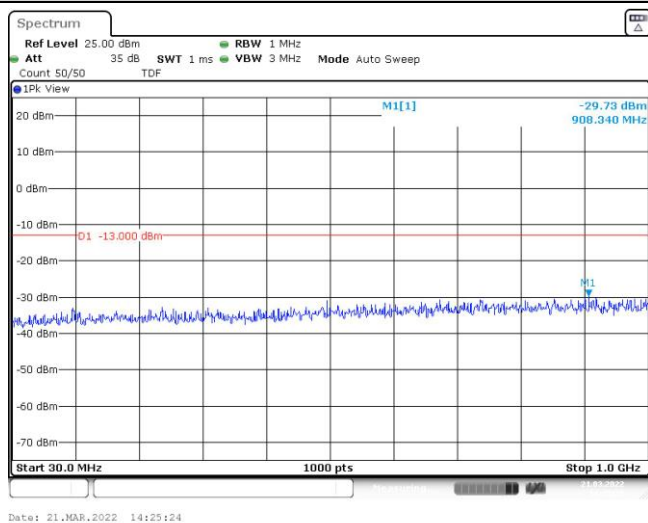

Band66-15MHz-QPSK-132322-1RB#0-Range1: 30~1000MHz