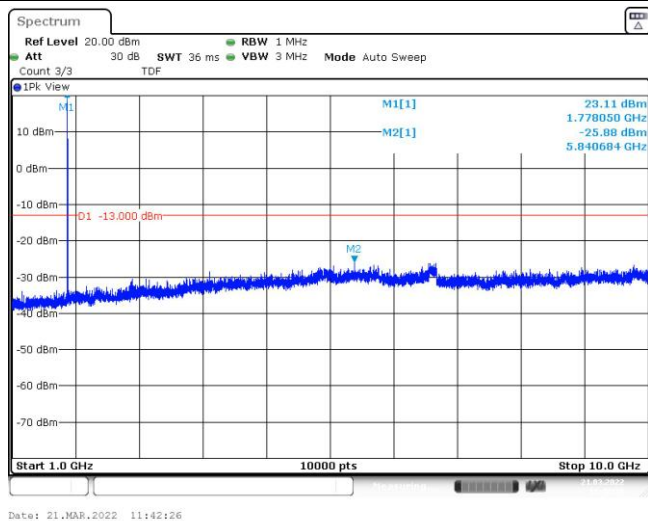

Band66-1.4MHz-16QAM-132665-1RB#0-Range2:1000~10000MHz