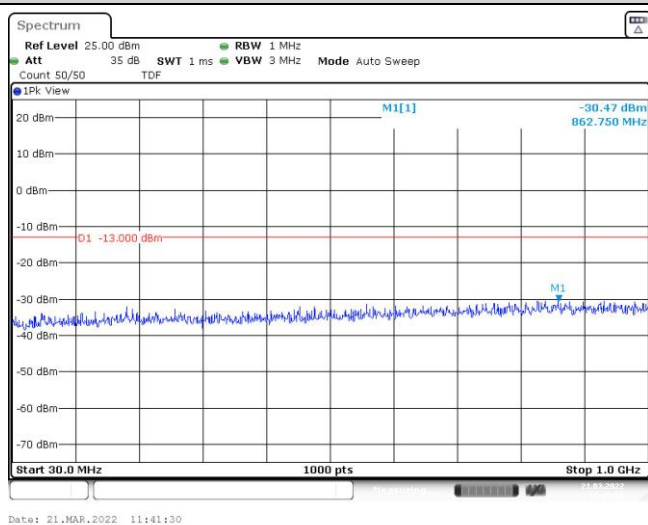

Band66-1.4MHz-16QAM-132322-1RB#0-Range1:30~1000MHz