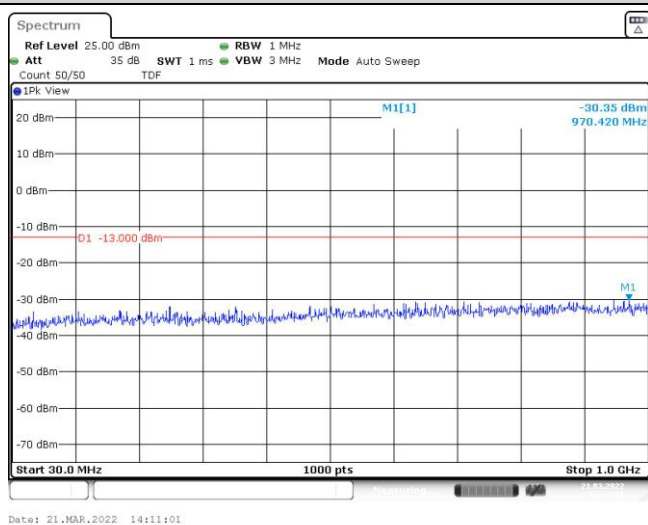

Band66-10MHz-16QAM-132322-1RB#0-Range1:30~1000MHz