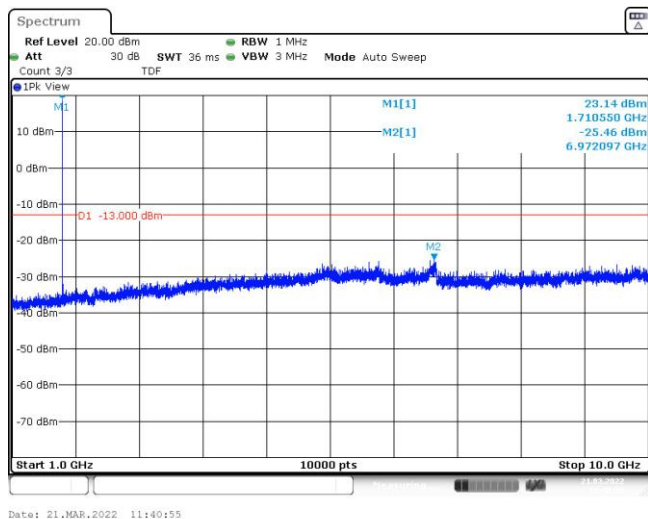

Band66-1.4MHz-16QAM-131979-1RB#0-Range2:1000~10000MHz