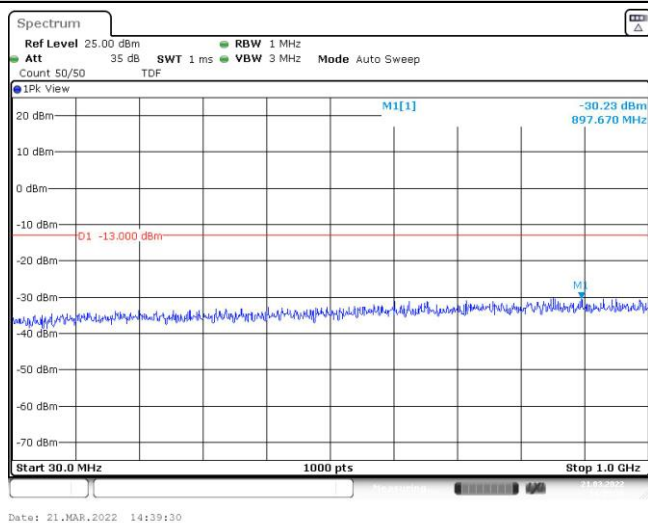

Band66-20MHz-QPSK-132322-1RB#0-Range1: 30~1000MHz