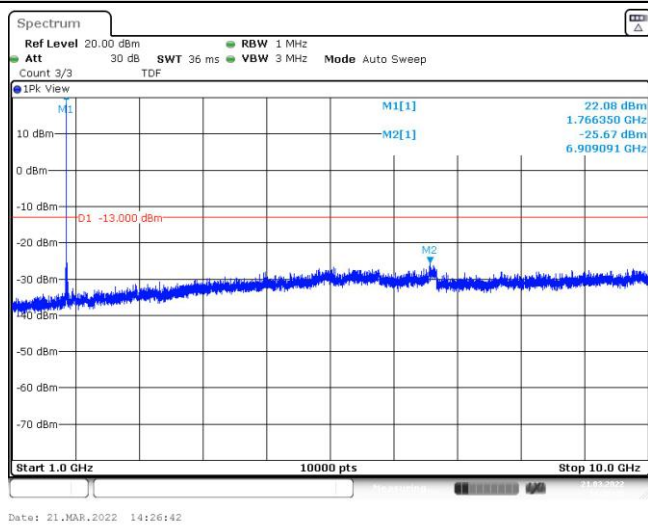

Band66-15MHz-16QAM-132322-1RB#0-Range1:30~1000MHz

Band66-15MHz-16QAM-132322-1RB#0-Range2:1000~10000MHz

Band66-15MHz-16QAM-132597-1RB#0-Range1:30~1000MHz

Band66-15MHz-16QAM-132597-1RB#0-Range2:1000~10000MHz