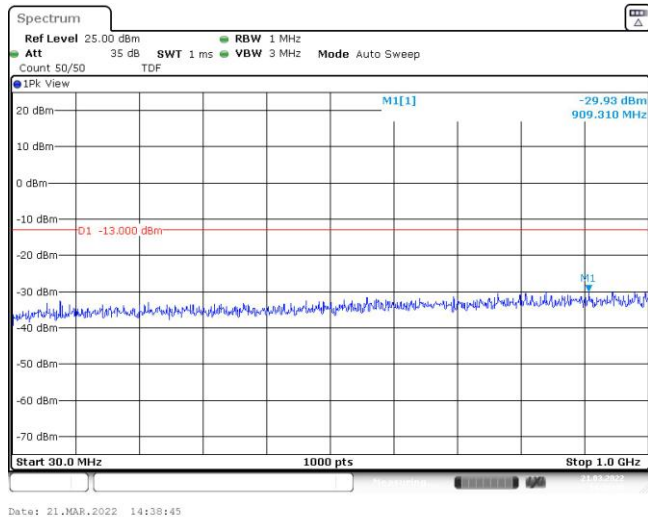

Band66-20MHz-QPSK-132072-1RB#0-Range1:30~1000MHz