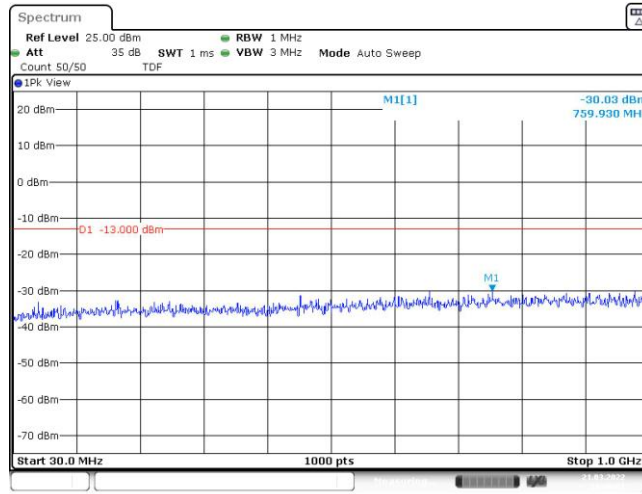

Test Graphs

Band66-1.4MHz-QPSK-131979-1RB#0-Range1:30~1000MHz

Date: 21.MAR.2022 11:40:22