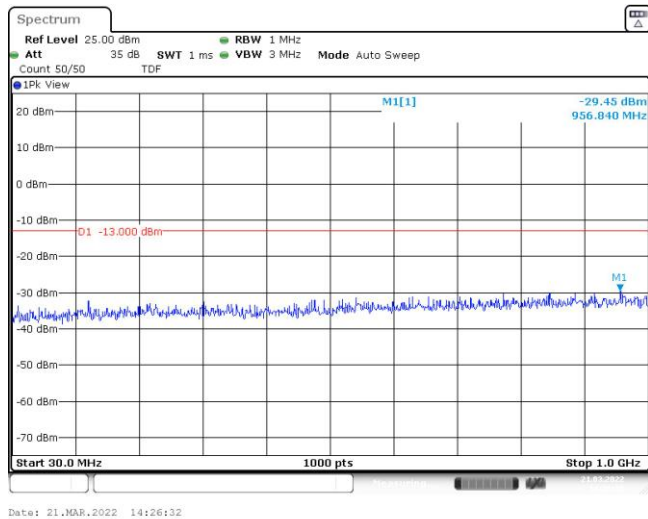

Band66-15MHz-16QAM-132597-1RB#0-Range1:30~1000MHz