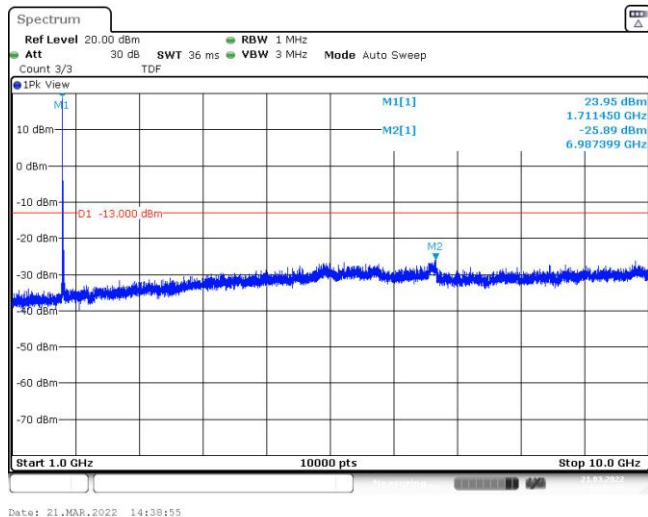

Band66-20MHz-QPSK-132072-1RB#0-Range2: 1000~10000MHz