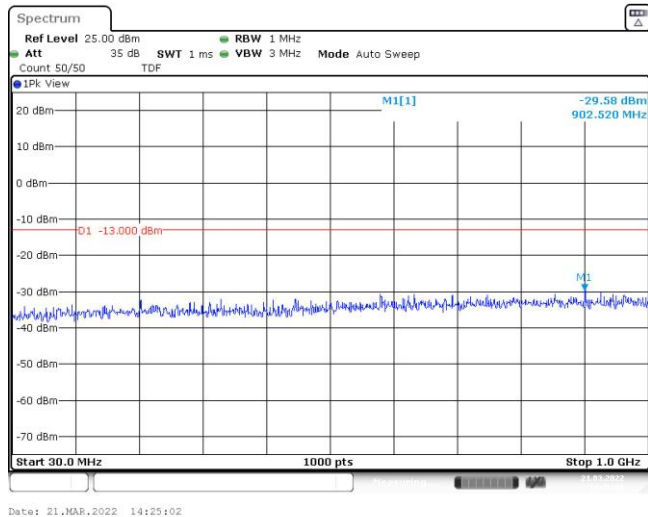

Band66-15MHz-16QAM-132047-1RB#0-Range1:30~1000MHz