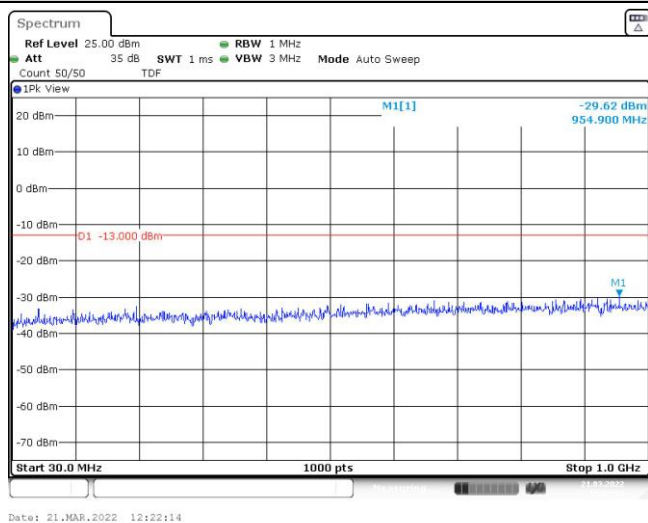

Band66-5MHz-16QAM-132322-1RB#0-Range1:30~1000MHz