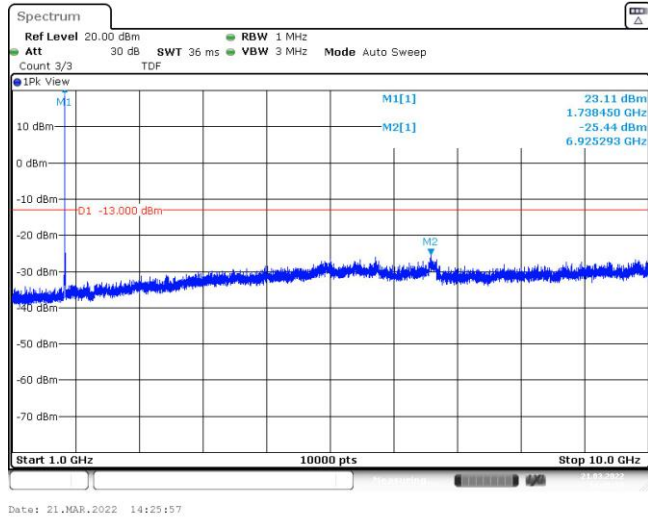

Band66-15MHz-16QAM-132322-1RB#0-Range2:1000~10000MHz