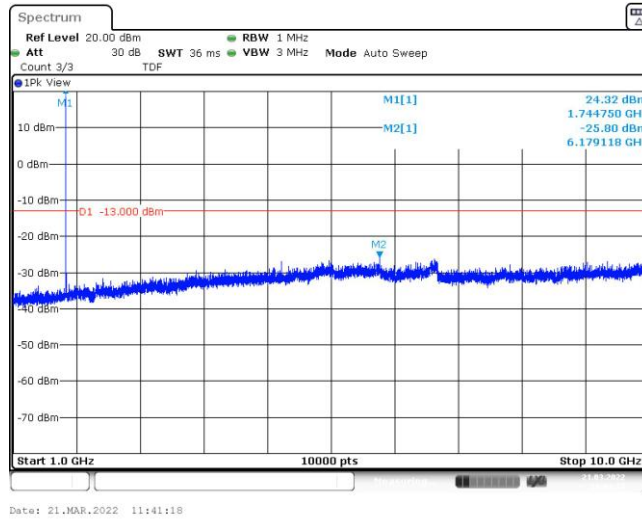

Band66-1.4MHz-QPSK-132322-1RB#0-Range2:1000~10000MHz