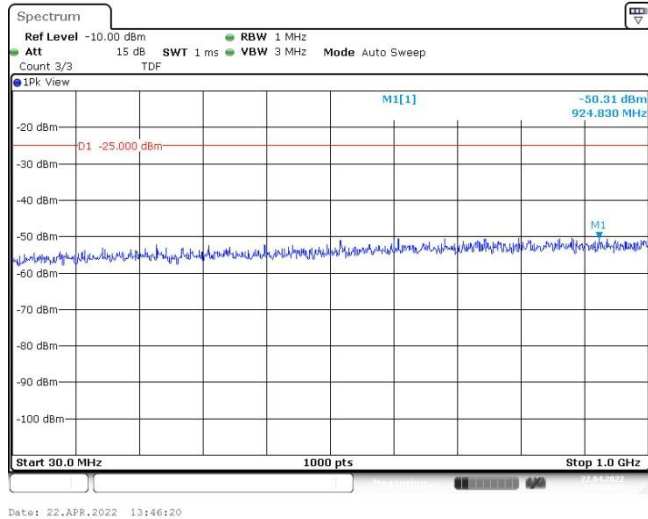

Band41-15MHz-16QAM-40620-75RB#0-Range1:30~1000MHz