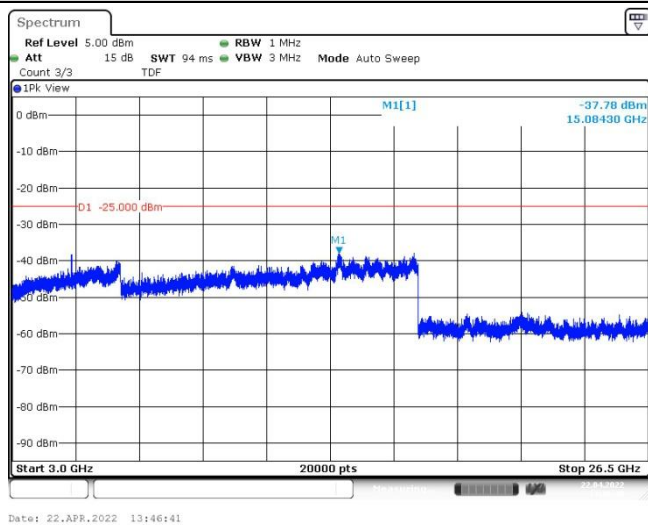

Band41-15MHz-16QAM-40315-75RB#0-Range3:3000~26500MHz

Band41-15MHz-16QAM-40620-75RB#0-Range1:30~1000MHz

Band41-15MHz-16QAM-40620-75RB#0-Range2:1000~3000MHz

Band41-15MHz-16QAM-40620-75RB#0-Range3:3000~26500MHz