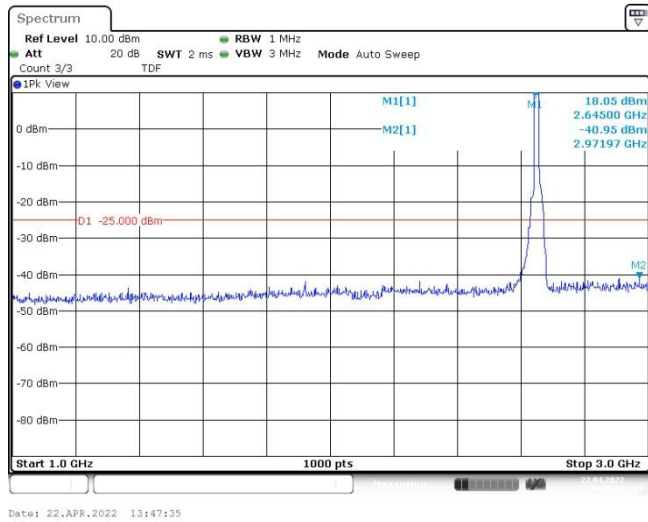

Band41-15MHz-16QAM-41165-75RB#0-Range2:1000~3000MHz