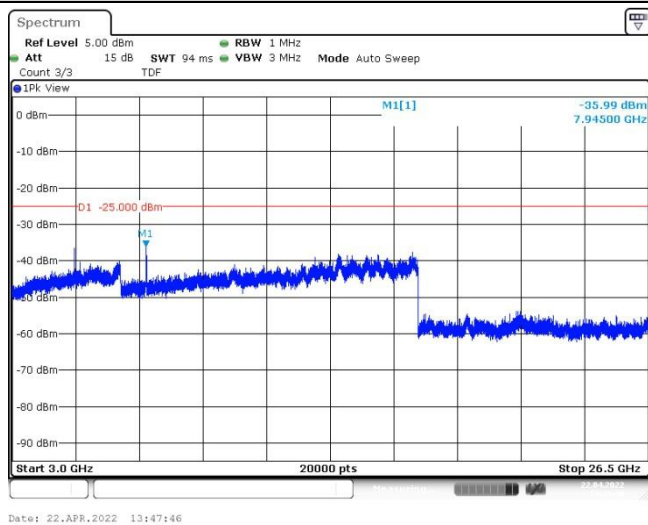

Band41-15MHz-16QAM-41165-75RB#0-Range3:3000~26500MHz

Band41-20MHz-QPSK-40340-100RB#0-Range1:30~1000MHz