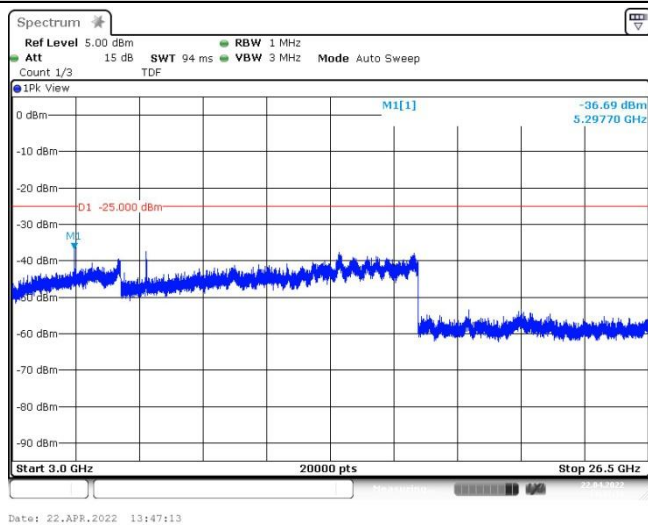

Band41-15MHz-QPSK-41165-75RB#0-Range3:3000~26500MHz

Band41-15MHz-16QAM-40315-75RB#0-Range1:30~1000MHz