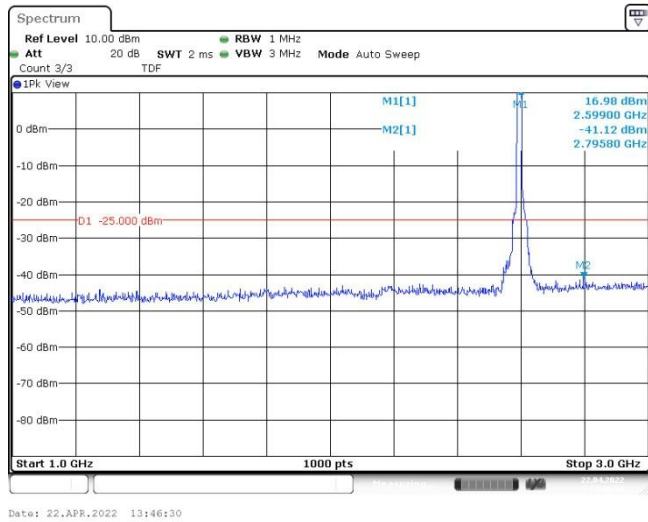

Band41-15MHz-16QAM-40315-75RB#0-Range3:3000~26500MHz

Band41-15MHz-16QAM-40620-75RB#0-Range1:30~1000MHz

Band41-15MHz-16QAM-40620-75RB#0-Range2:1000~3000MHz

Band41-15MHz-16QAM-40620-75RB#0-Range3:3000~26500MHz