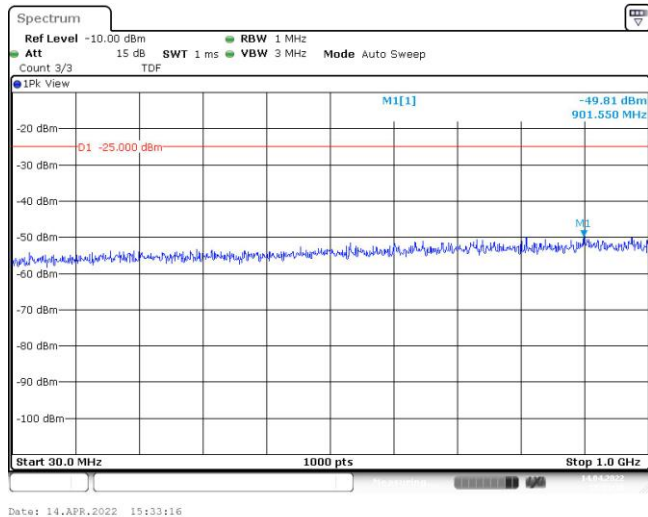

Band38-10MHz-16QAM-37800-50RB#0-Range1:30~1000MHz