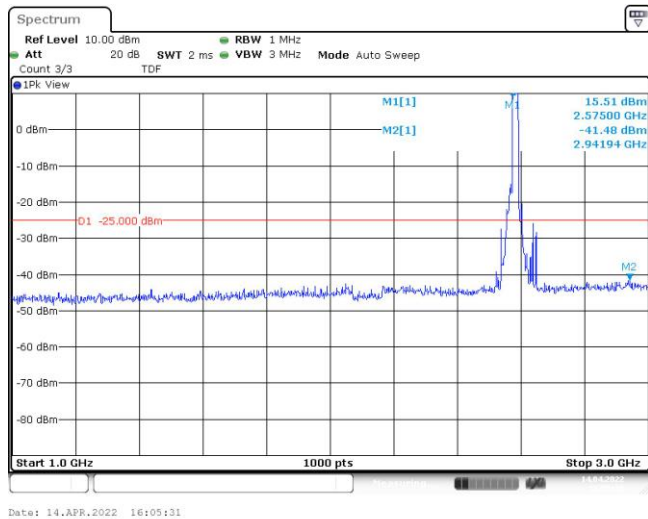

Band38-20MHz-QPSK-37850-100RB#0-Range2:1000~3000MHz