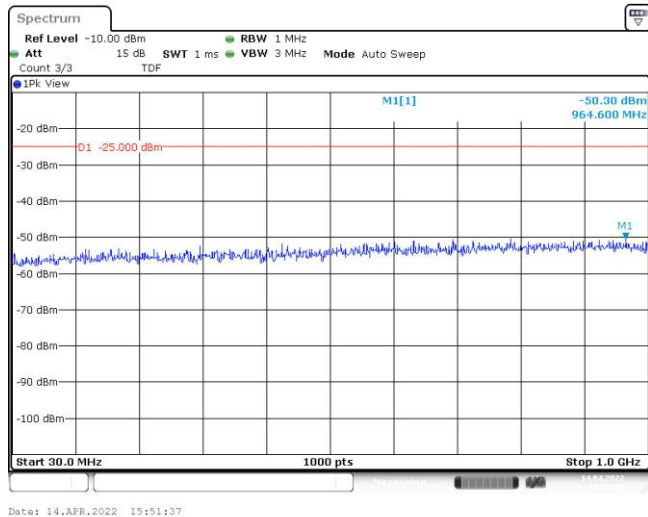

Band38-15MHz-16QAM-38175-75RB#0-Range1:30~1000MHz