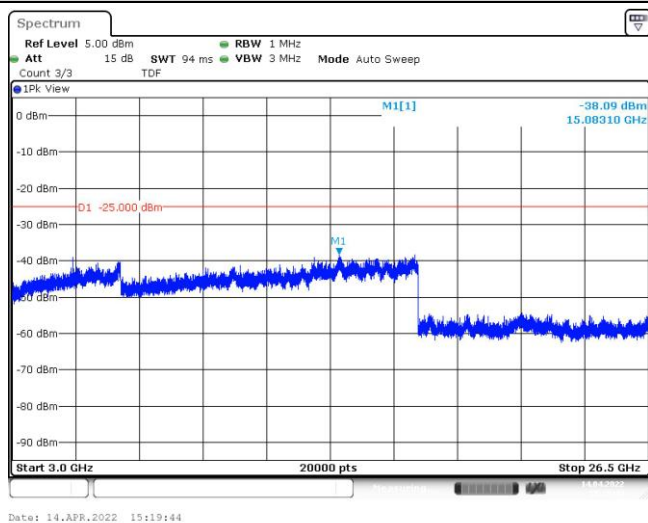

Band38-5MHz-16QAM-38225-25RB#0-Range3:3000~26500MHz

Band38-10MHz-QPSK-37800-50RB#0-Range1:30~1000MHz