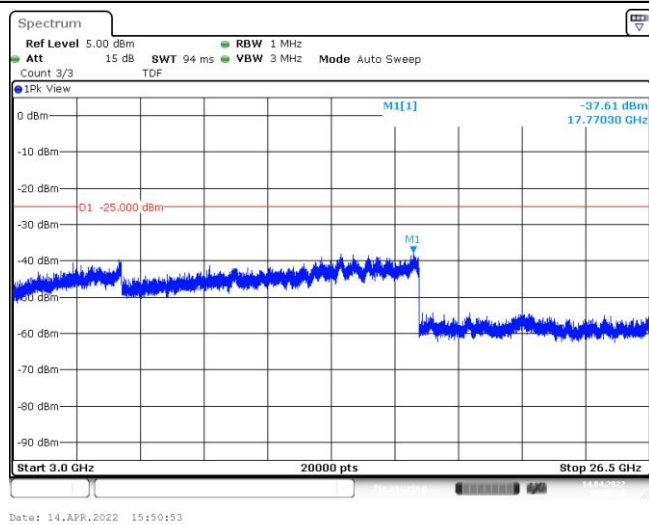

Band38-15MHz-16QAM-37825-75RB#0-Range3:3000~26500MHz

Band38-15MHz-16QAM-38000-75RB#0-Range1:30~1000MHz

Band38-15MHz-16QAM-38000-75RB#0-Range2:1000~3000MHz

Band38-15MHz-16QAM-38000-75RB#0-Range3:3000~26500MHz