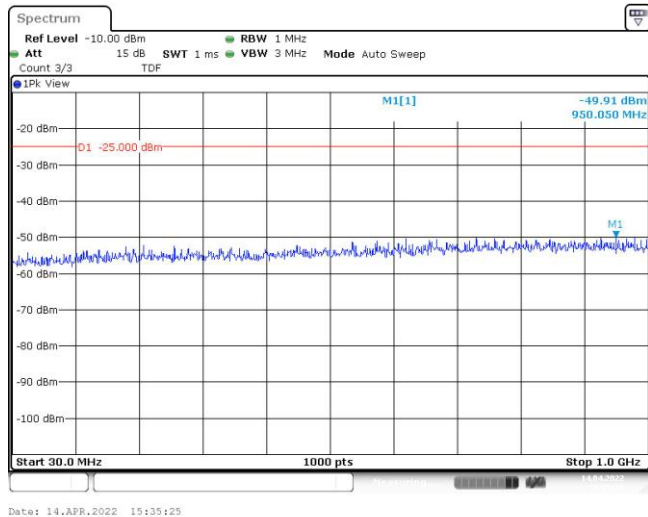

Band38-10MHz-16QAM-38000-50RB#0-Range1:30~1000MHz

Band38-10MHz-16QAM-38000-50RB#0-Range2:1000~3000MHz

Band38-10MHz-16QAM-38000-50RB#0-Range3:3000~26500MHz

Band38-10MHz-16QAM-38200-50RB#0-Range1:30~1000MHz