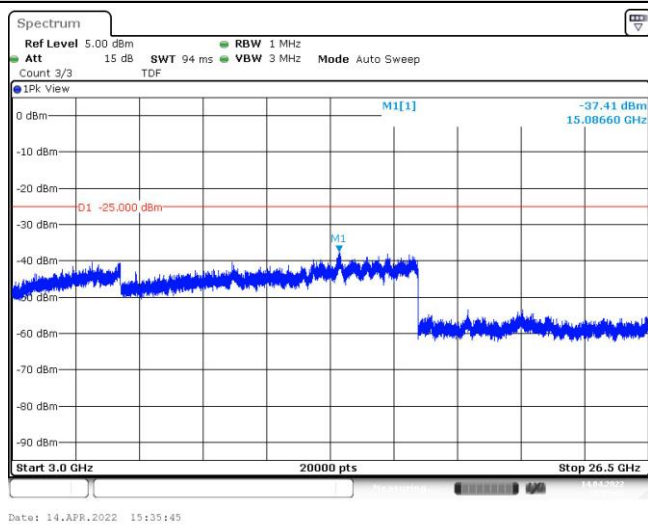

Band38-10MHz-16QAM-38200-50RB#0-Range3:3000~26500MHz