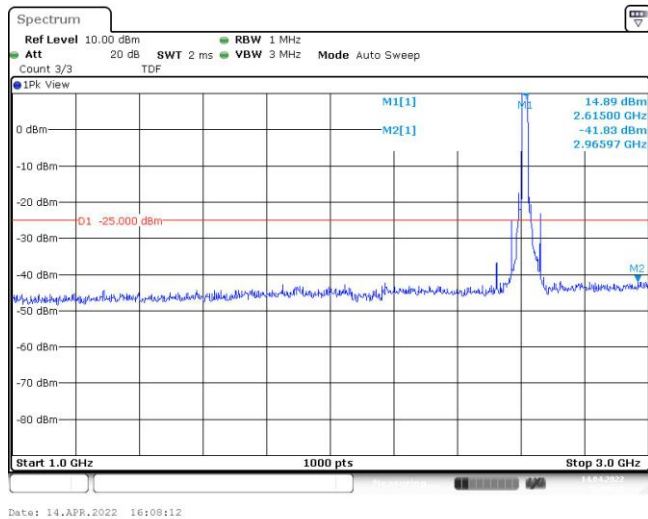

Band38-20MHz-16QAM-38150-100RB#0-Range2:1000~3000MHz