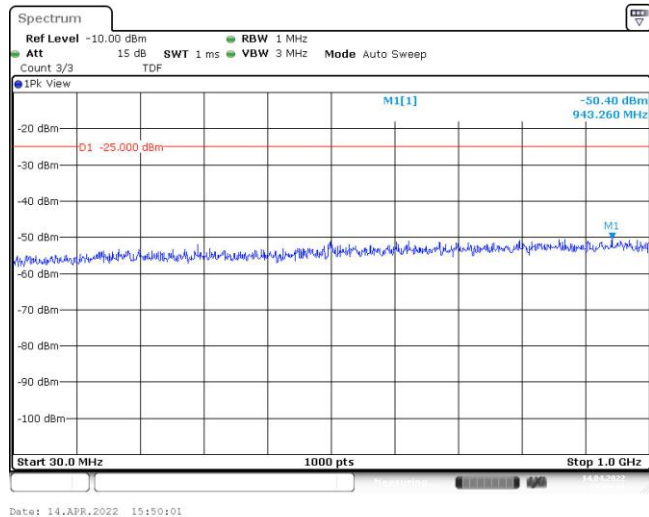

Band38-15MHz-QPSK-38000-75RB#0-Range2:1000~3000MHz

Band38-15MHz-QPSK-38000-75RB#0-Range3:3000~26500MHz

Band38-15MHz-QPSK-38175-75RB#0-Range1:30~1000MHz