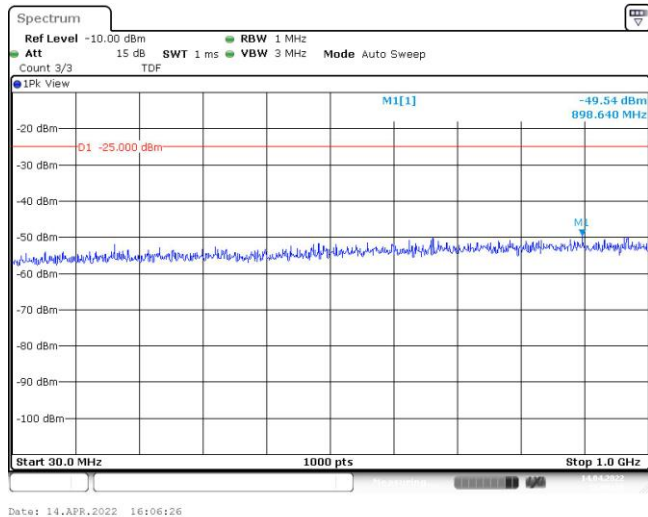

Band38-20MHz-QPSK-38000-100RB#0-Range1:30~1000MHz