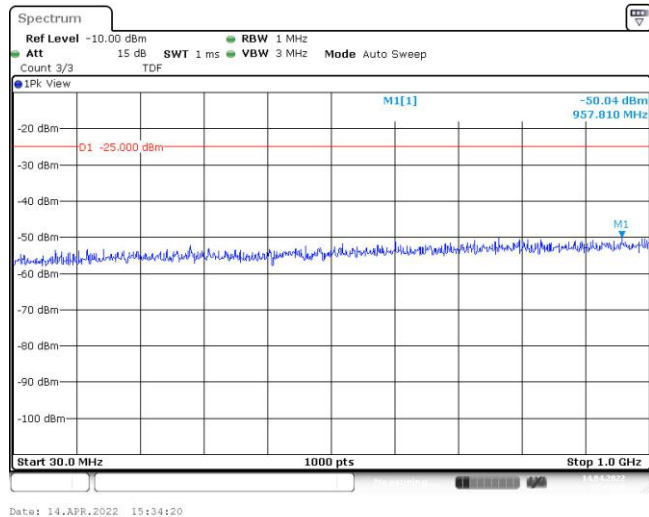

Band38-10MHz-16QAM-38000-50RB#0-Range1:30~1000MHz