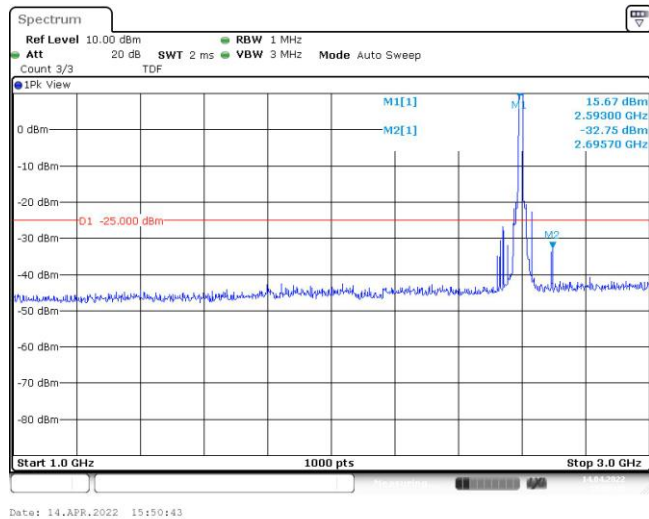

Band38-15MHz-16QAM-38000-75RB#0-Range2:1000~3000MHz