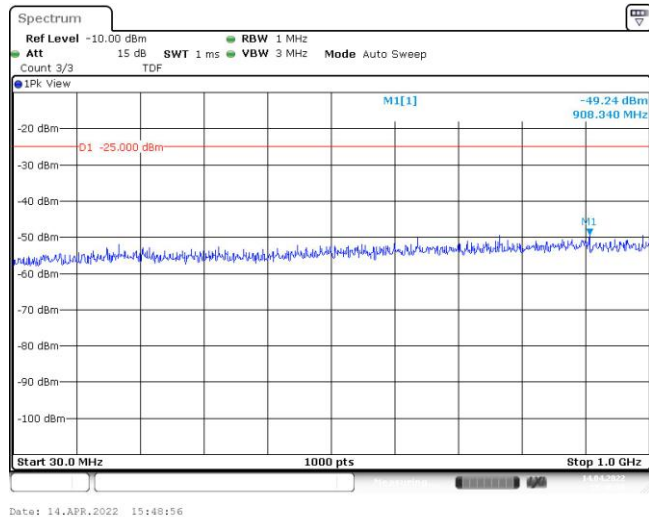

Band38-15MHz-QPSK-37825-75RB#0-Range1:30~1000MHz