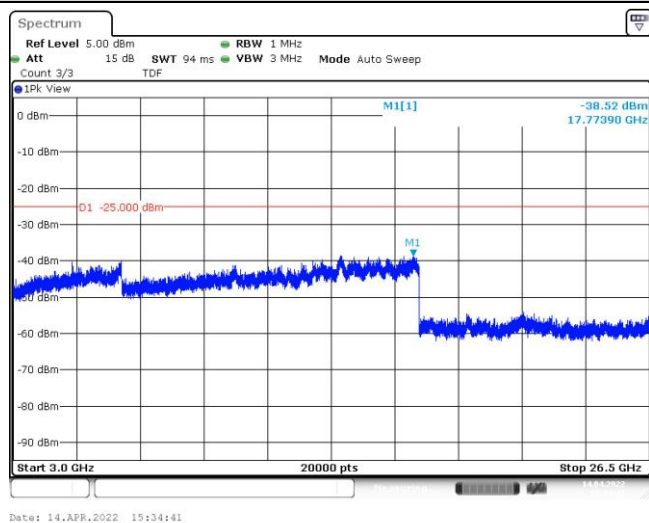

Band38-10MHz-16QAM-38000-50RB#0-Range1:30~1000MHz

Band38-10MHz-16QAM-38000-50RB#0-Range2:1000~3000MHz

Band38-10MHz-16QAM-38000-50RB#0-Range3:3000~26500MHz

Band38-10MHz-16QAM-38200-50RB#0-Range1:30~1000MHz