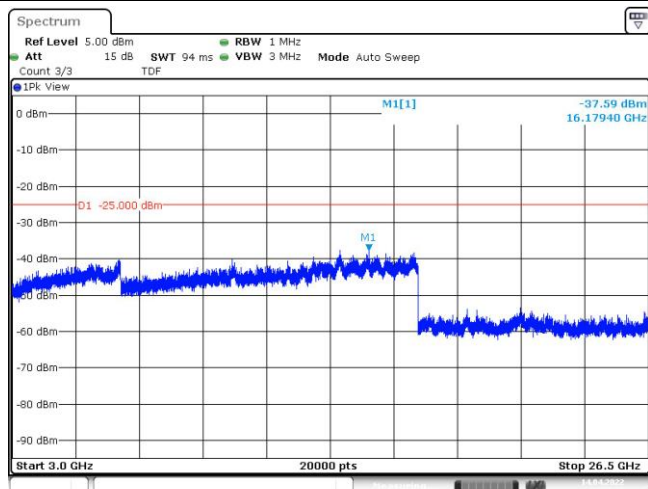

Band38-20MHz-16QAM-38000-100RB#0-Range3:3000~26500MHz

Date: 14.APR.2022 16:07:18

Band38-20MHz-16QAM-38150-100RB#0-Range1:30~1000MHz