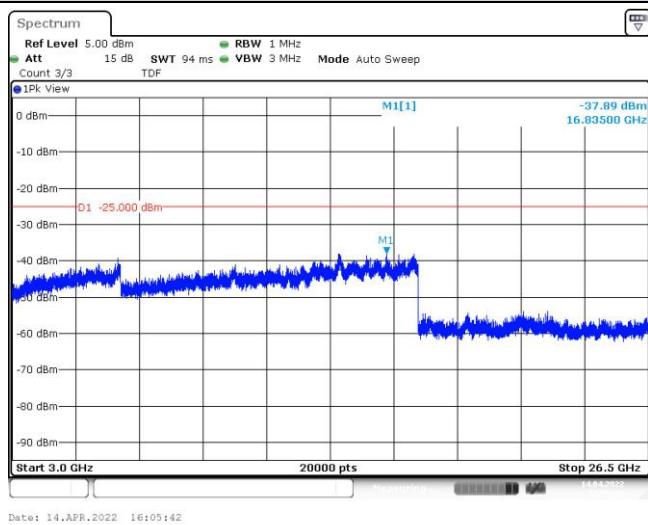

Band38-20MHz-QPSK-37850-100RB#0-Range3:3000~26500MHz