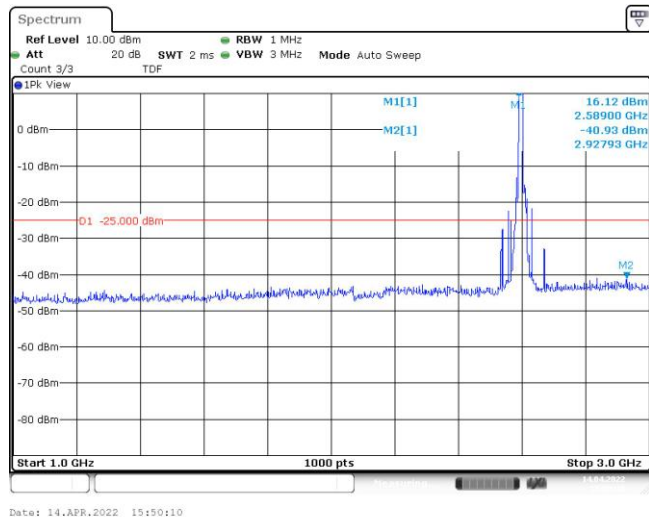

Band38-15MHz-QPSK-38000-75RB#0-Range2:1000~3000MHz