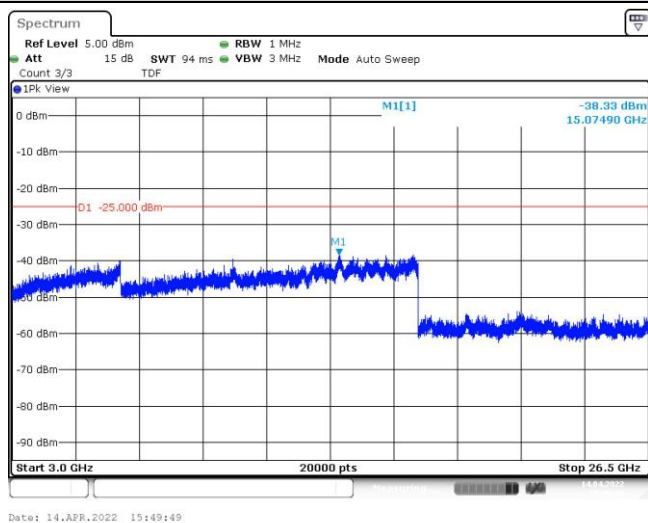

Band38-15MHz-16QAM-37825-75RB#0-Range3:3000~26500MHz