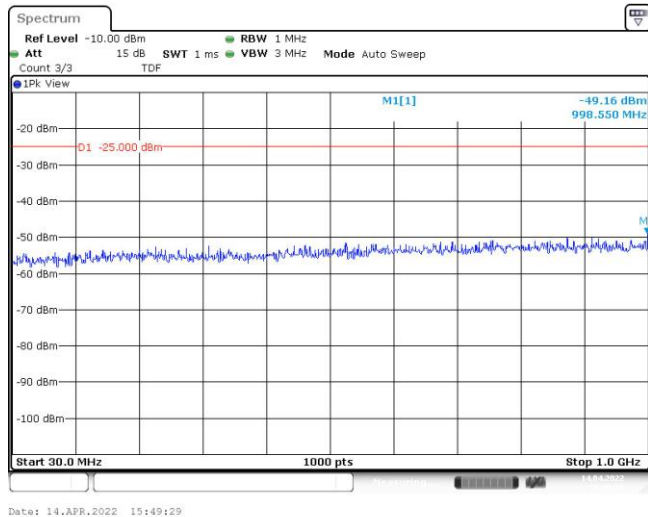

Band38-15MHz-QPSK-38175-75RB#0-Range1:30~1000MHz

Band38-15MHz-QPSK-38175-75RB#0-Range2:1000~3000MHz

Band38-15MHz-QPSK-38175-75RB#0-Range3:3000~26500MHz

Band38-15MHz-16QAM-37825-75RB#0-Range1:30~1000MHz

Band38-15MHz-16QAM-37825-75RB#0-Range2:1000~3000MHz