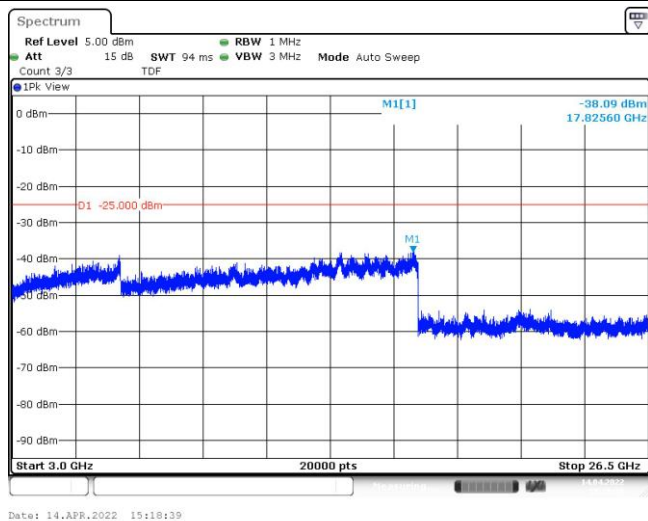

Band38-5MHz-16QAM-38000-25RB#0-Range3:3000~26500MHz

Band38-5MHz-16QAM-38225-25RB#0-Range1:30~1000MHz