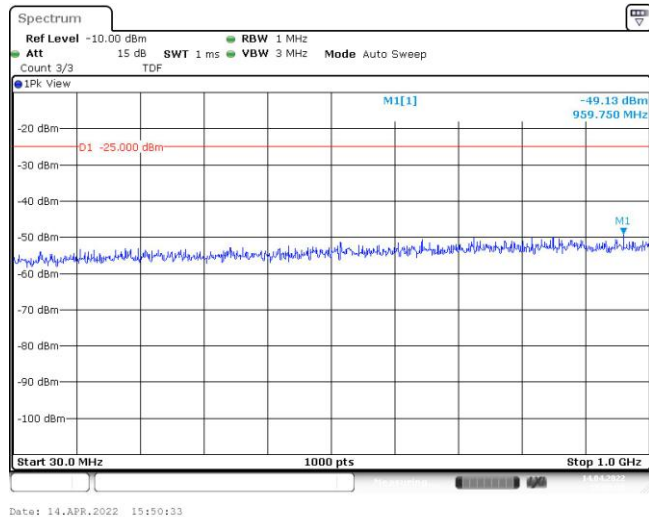

Band38-15MHz-16QAM-38000-75RB#0-Range1:30~1000MHz