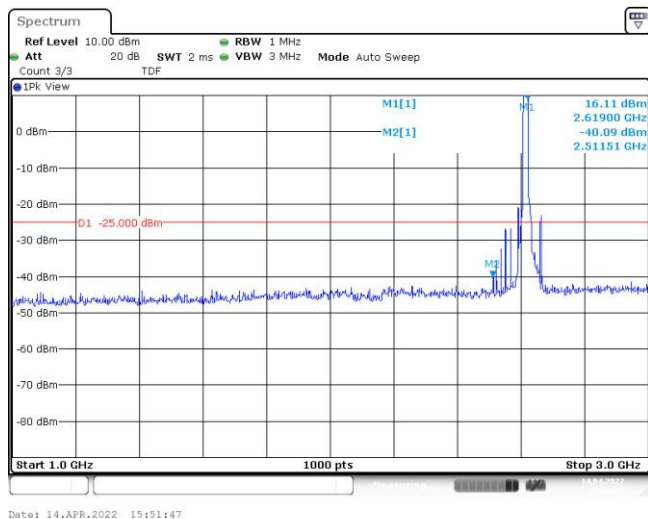

Band38-15MHz-16QAM-38175-75RB#0-Range2:1000~3000MHz