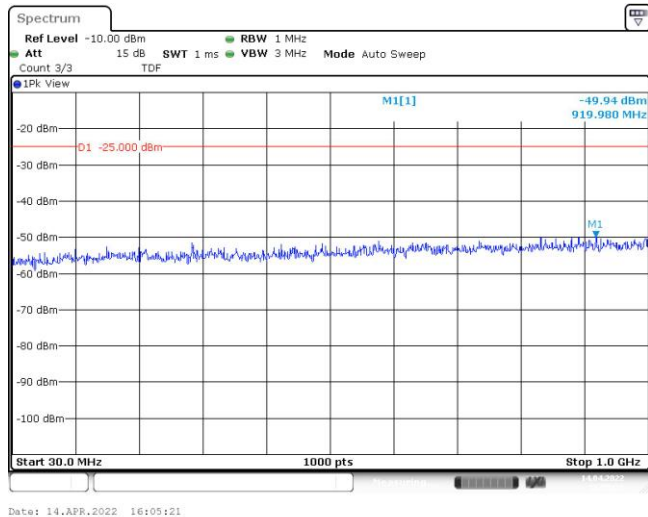

Band38-15MHz-16QAM-38175-75RB#0-Range1:30~1000MHz

Band38-15MHz-16QAM-38175-75RB#0-Range2:1000~3000MHz

Band38-15MHz-16QAM-38175-75RB#0-Range3:3000~26500MHz

Band38-20MHz-QPSK-37850-100RB#0-Range1:30~1000MHz