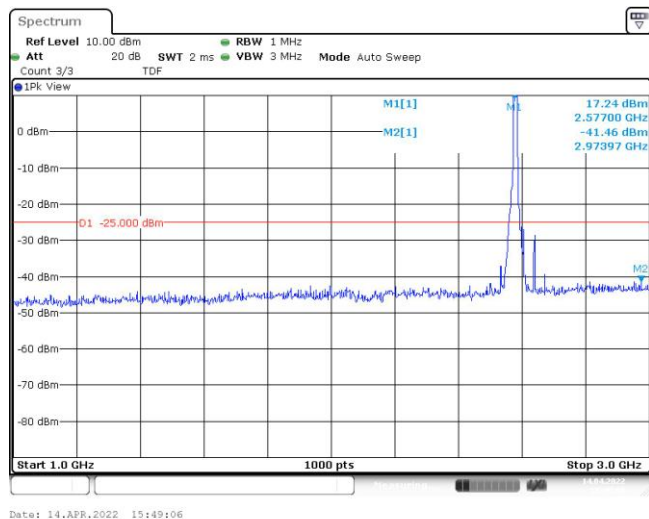

Band38-10MHz-16QAM-38200-50RB#0-Range2:1000~3000MHz

Band38-10MHz-16QAM-38200-50RB#0-Range3:3000~26500MHz

Band38-15MHz-QPSK-37825-75RB#0-Range1:30~1000MHz

Band38-15MHz-QPSK-37825-75RB#0-Range2:1000~3000MHz