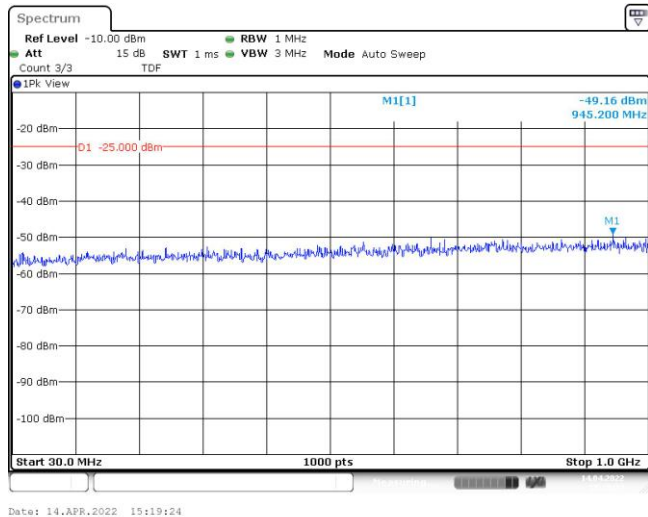

Band38-5MHz-16QAM-38000-25RB#0-Range1:30~1000MHz

Band38-5MHz-16QAM-38000-25RB#0-Range2:1000~3000MHz

Band38-5MHz-16QAM-38000-25RB#0-Range3:3000~26500MHz

Band38-5MHz-16QAM-38225-25RB#0-Range1:30~1000MHz

Band38-5MHz-16QAM-38225-25RB#0-Range2:1000~3000MHz