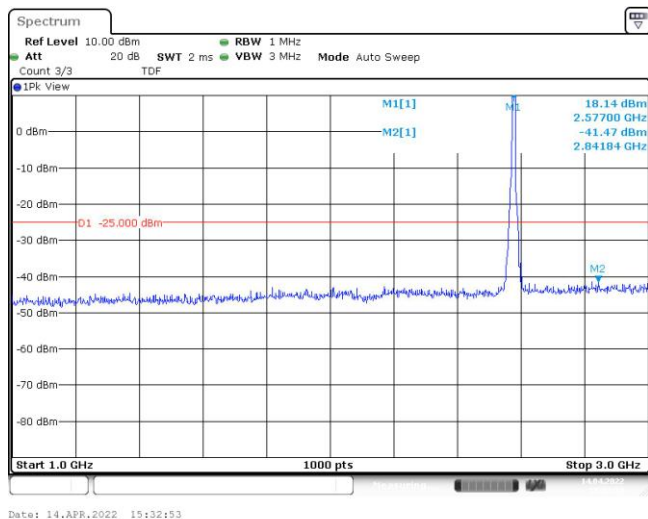

Band38-10MHz-QPSK-37800-50RB#0-Range2:1000~3000MHz