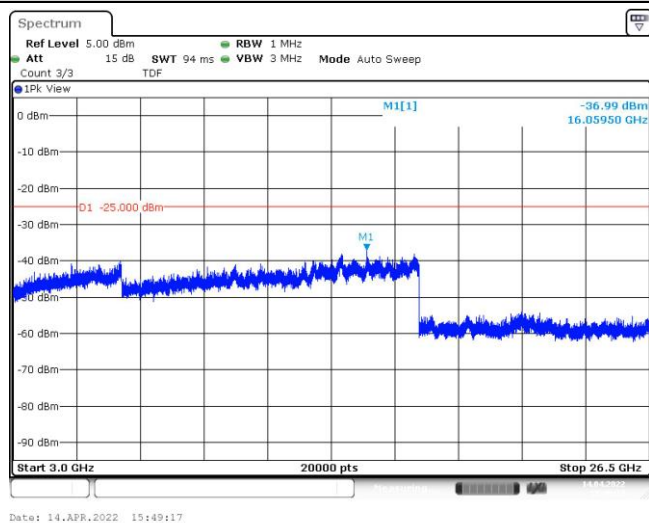

Band38-15MHz-QPSK-37825-75RB#0-Range3:3000~26500MHz

Band38-15MHz-QPSK-38000-75RB#0-Range1:30~1000MHz