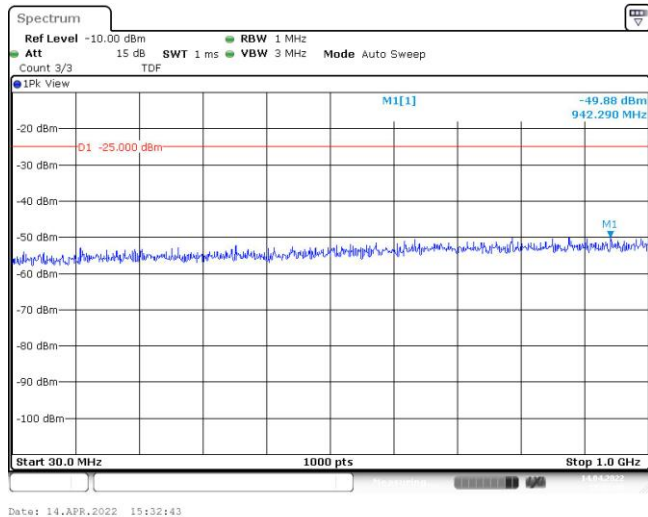

Band38-10MHz-QPSK-37800-50RB#0-Range2:1000~3000MHz

Band38-10MHz-QPSK-37800-50RB#0-Range3:3000~26500MHz

Band38-10MHz-QPSK-38000-50RB#0-Range1:30~1000MHz