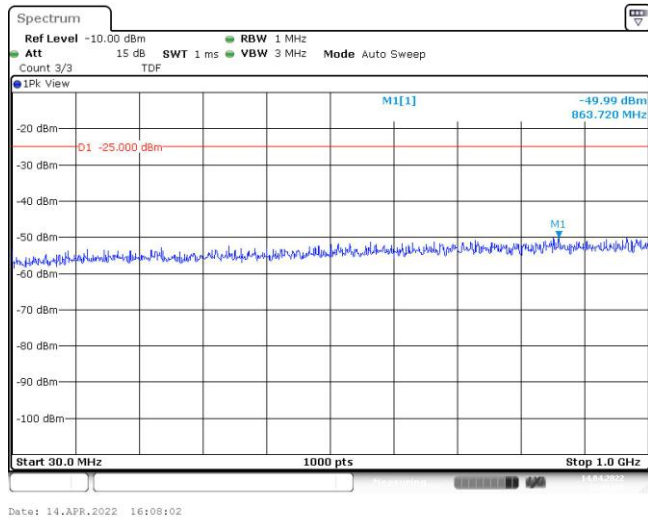

Date: 14.APR.2022 16:06:58

Band38-20MHz-16QAM-38000-100RB#0-Range2:1000~3000MHz

Date: 14.APR.2022 16:07:07

Band38-20MHz-16QAM-38000-100RB#0-Range3:3000~26500MHz

Date: 14.APR.2022 16:07:18

Band38-20MHz-16QAM-38150-100RB#0-Range1:30~1000MHz