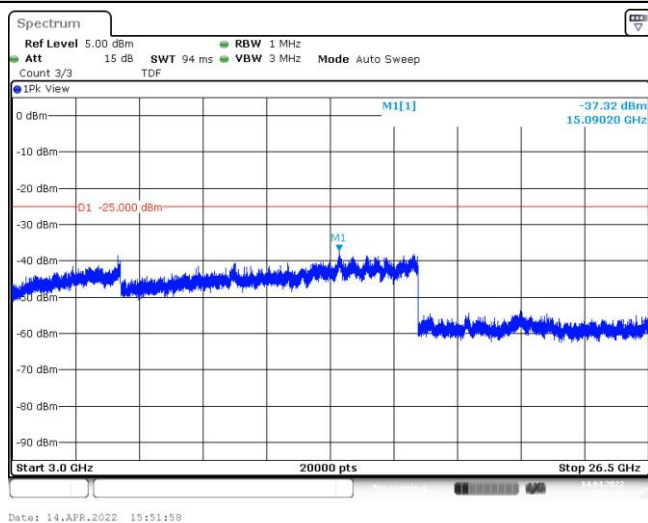

Band38-15MHz-16QAM-38175-75RB#0-Range3:3000~26500MHz