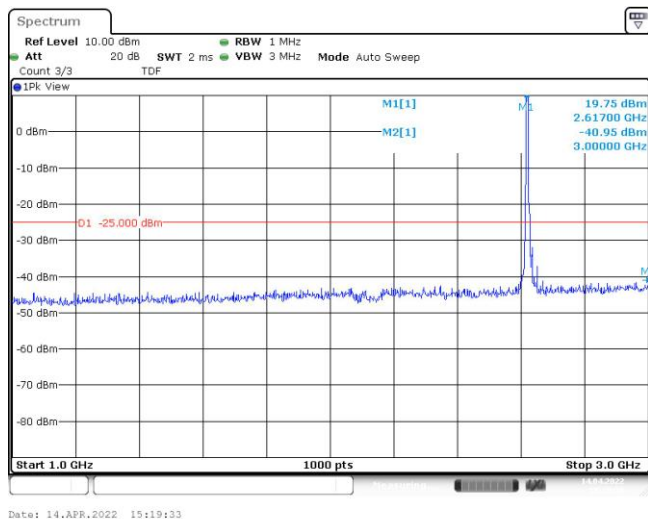

Band38-5MHz-16QAM-38000-25RB#0-Range1:30~1000MHz

Band38-5MHz-16QAM-38000-25RB#0-Range2:1000~3000MHz

Band38-5MHz-16QAM-38000-25RB#0-Range3:3000~26500MHz

Band38-5MHz-16QAM-38225-25RB#0-Range1:30~1000MHz

Band38-5MHz-16QAM-38225-25RB#0-Range2:1000~3000MHz