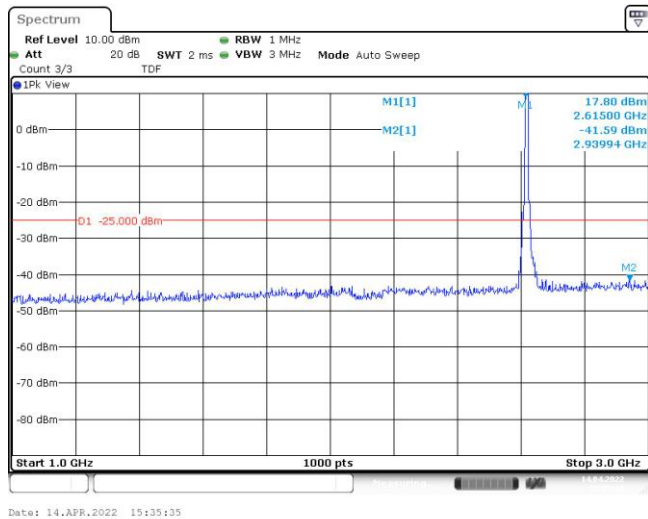

Band38-10MHz-16QAM-38200-50RB#0-Range2:1000~3000MHz