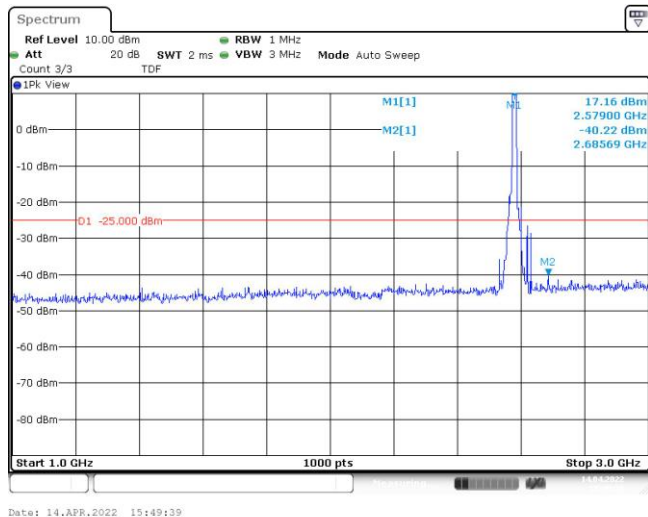

Band38-15MHz-QPSK-38175-75RB#0-Range1:30~1000MHz

Band38-15MHz-QPSK-38175-75RB#0-Range2:1000~3000MHz

Band38-15MHz-QPSK-38175-75RB#0-Range3:3000~26500MHz

Band38-15MHz-16QAM-37825-75RB#0-Range1:30~1000MHz

Band38-15MHz-16QAM-37825-75RB#0-Range2:1000~3000MHz