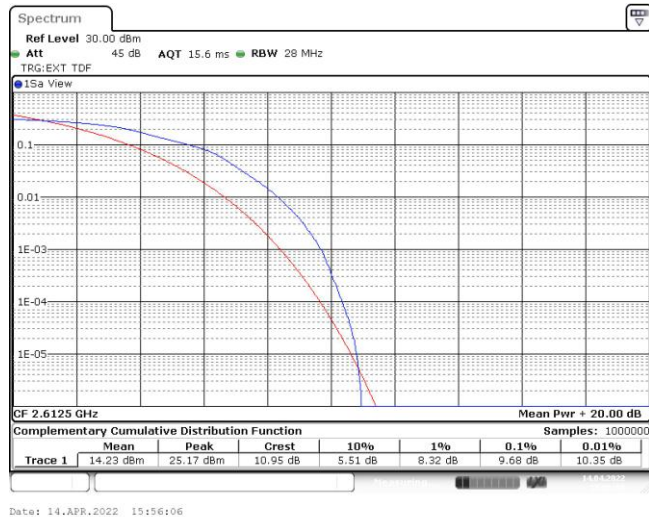

Band38-15MHz-QPSK-38175-75RB#0