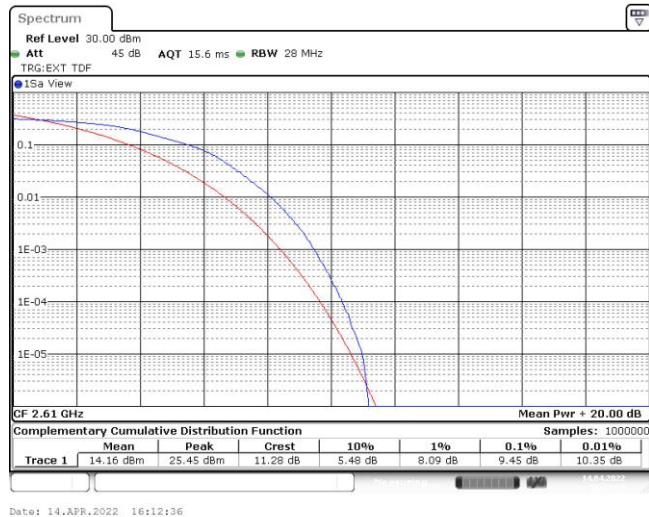

Band38-15MHz-QPSK-38175-75RB#0

Band38-15MHz-16QAM-37825-75RB#0

Band38-15MHz-16QAM-38000-75RB#0

Band38-15MHz-16QAM-38175-75RB#0

Band38-20MHz-QPSK-37850-100RB#0

Band38-20MHz-QPSK-38000-100RB#0

Band38-20MHz-QPSK-38150-100RB#0