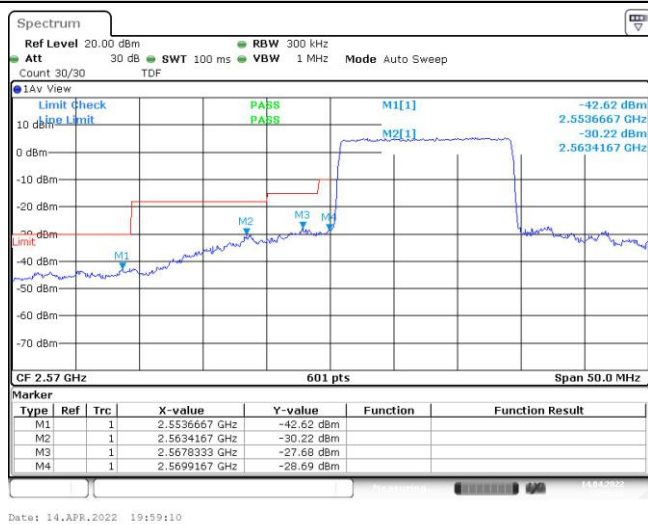

Band38-15MHz-QPSK-37825-75RB#0