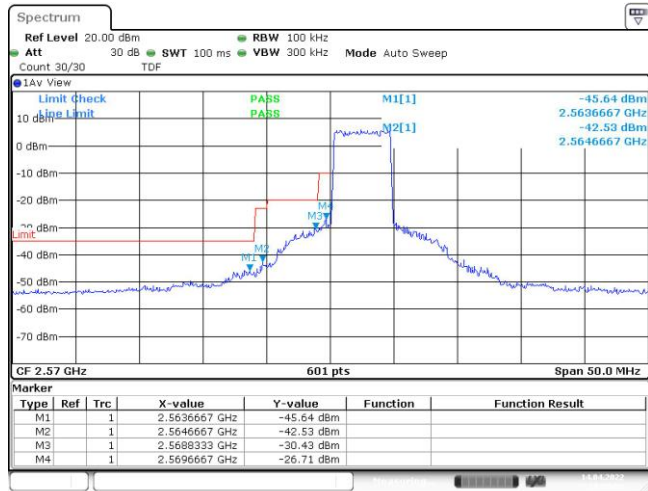

Test Graphs

Band38-5MHz-QPSK-37775-25RB#0

Date: 14.APR.2022 19:53:52