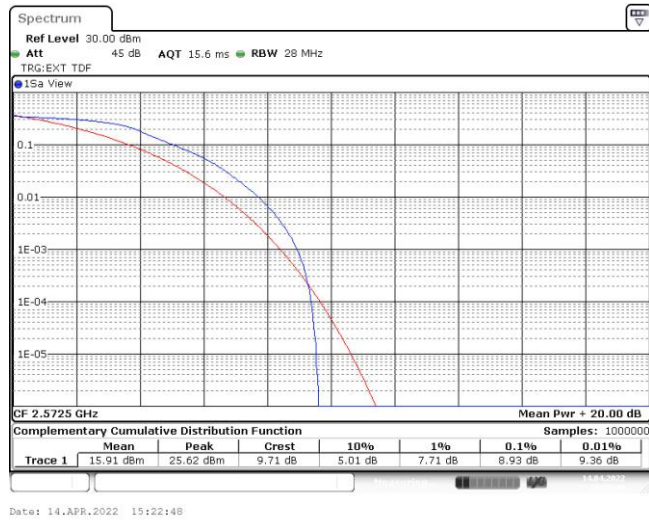

Test Graphs

Band38-5MHz-QPSK-37775-25RB#0