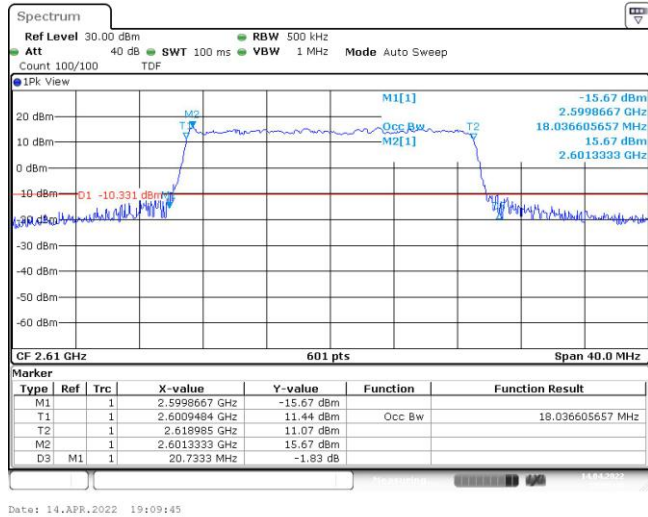

Band38-15MHz-16QAM-38000-75RB#0

Band38-15MHz-16QAM-38175-75RB#0

Band38-20MHz-QPSK-37850-100RB#0

Band38-20MHz-QPSK-38000-100RB#0

Band38-20MHz-QPSK-38150-100RB#0

Band38-20MHz-16QAM-37850-100RB#0

Band38-20MHz-16QAM-38000-100RB#0