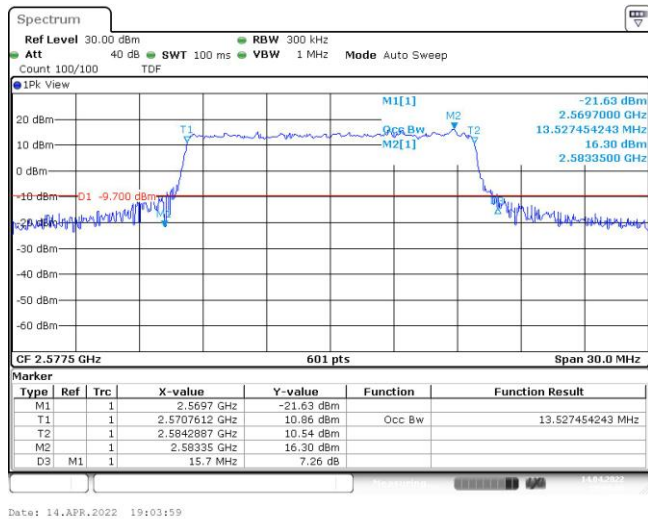

Band38-10MHz-16QAM-37800-50RB#0

Band38-10MHz-16QAM-38000-50RB#0

Band38-10MHz-16QAM-38200-50RB#0

Band38-15MHz-QPSK-37825-75RB#0

Band38-15MHz-QPSK-38000-75RB#0

Band38-15MHz-QPSK-38175-75RB#0

Band38-15MHz-16QAM-37825-75RB#0