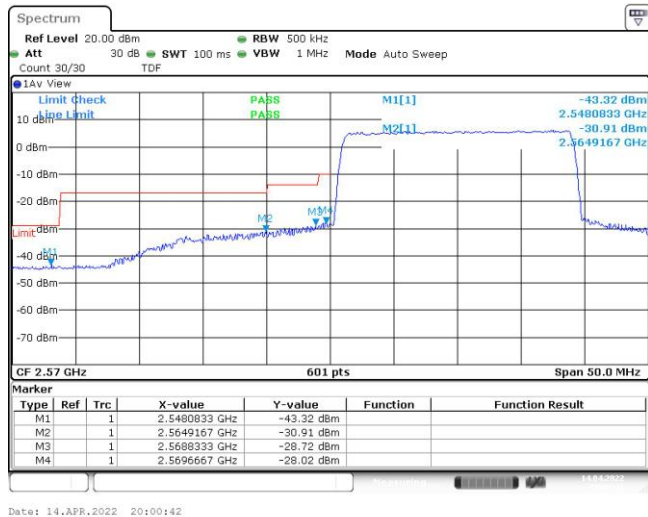

Band38-15MHz-QPSK-37825-75RB#0

Band38-15MHz-QPSK-38175-75RB#0

Band38-15MHz-16QAM-37825-75RB#0

Band38-15MHz-16QAM-38175-75RB#0

Band38-20MHz-QPSK-37850-100RB#0

Band38-20MHz-QPSK-38150-100RB#0

Band38-20MHz-16QAM-37850-100RB#0