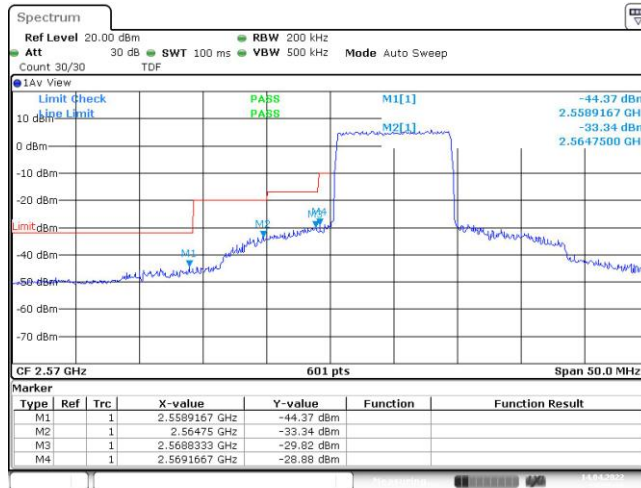

Band38-10MHz-QPSK-37800-50RB#0

Date: 14.APR.2022 19:57:36