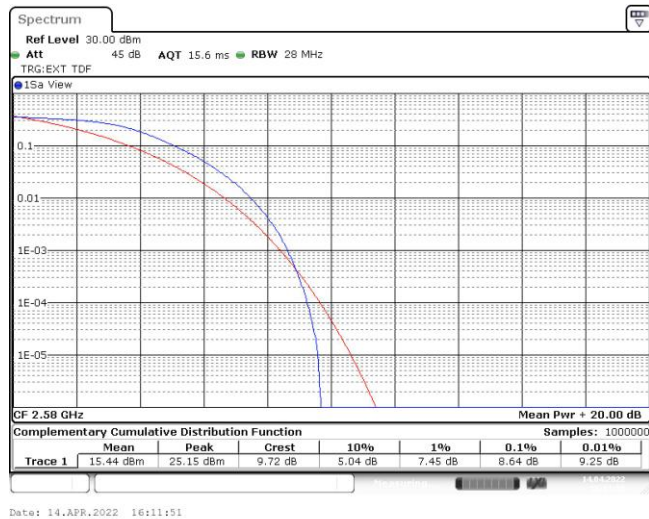

Band38-15MHz-QPSK-38175-75RB#0

Band38-15MHz-16QAM-37825-75RB#0

Band38-15MHz-16QAM-38000-75RB#0

Band38-15MHz-16QAM-38175-75RB#0

Band38-20MHz-QPSK-37850-100RB#0

Band38-20MHz-QPSK-38000-100RB#0

Band38-20MHz-QPSK-38150-100RB#0