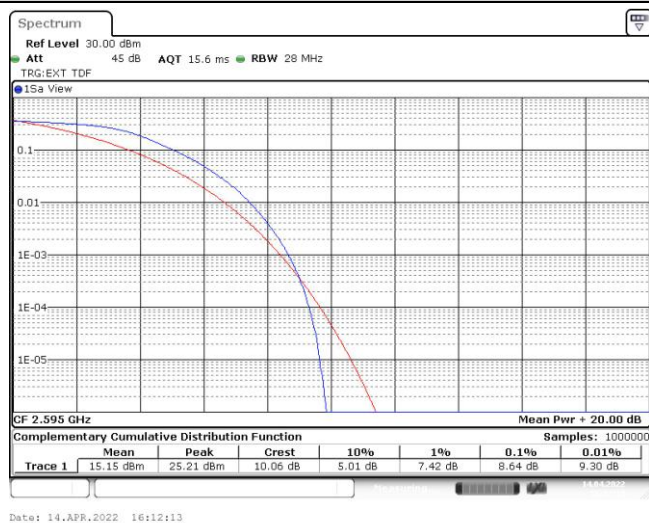

Band38-15MHz-QPSK-38175-75RB#0

Band38-15MHz-16QAM-37825-75RB#0

Band38-15MHz-16QAM-38000-75RB#0

Band38-15MHz-16QAM-38175-75RB#0

Band38-20MHz-QPSK-37850-100RB#0

Band38-20MHz-QPSK-38000-100RB#0

Band38-20MHz-QPSK-38150-100RB#0