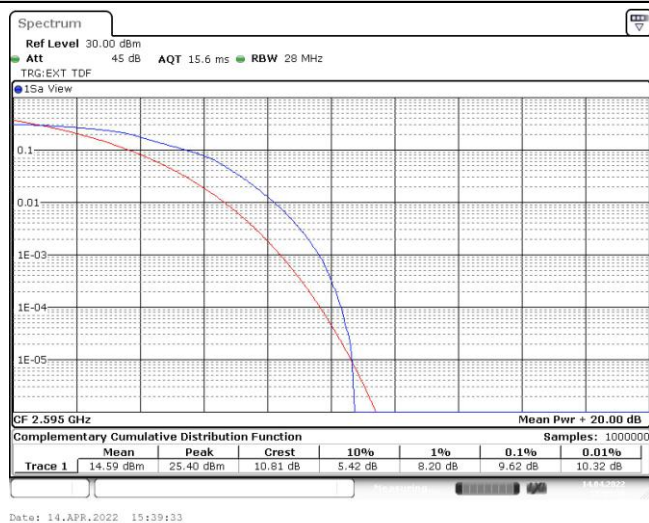

Band38-10MHz-QPSK-38000-50RB#0

Band38-10MHz-QPSK-38200-50RB#0

Band38-10MHz-16QAM-37800-50RB#0

Band38-10MHz-16QAM-38000-50RB#0

Band38-10MHz-16QAM-38200-50RB#0

Band38-15MHz-QPSK-37825-75RB#0

Band38-15MHz-QPSK-38000-75RB#0