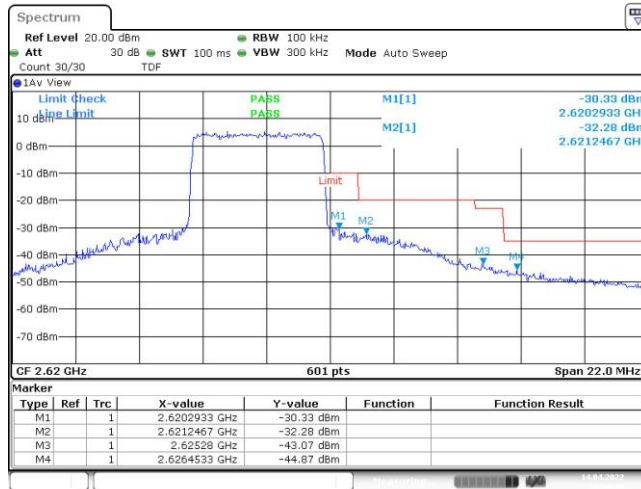

Test Graphs

Band38-5MHz-QPSK-37775-25RB#0

Date: 14.APR.2022 19:53:52

Band38-5MHz-QPSK-38225-25RB#0

Date: 14.APR.2022 19:54:23

Band38-5MHz-16QAM-37775-25RB#0

Date: 14.APR.2022 19:54:07

Band38-5MHz-16QAM-38225-25RB#0