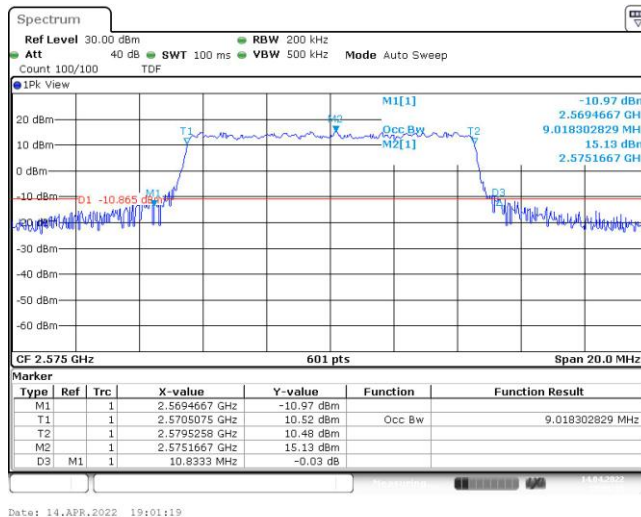

Test Graphs

Band38-5MHz-QPSK-38225-25RB#0

Band38-5MHz-16QAM-37775-25RB#0

Band38-5MHz-16QAM-38000-25RB#0

Band38-5MHz-16QAM-38225-25RB#0

Band38-10MHz-QPSK-37800-50RB#0

Band38-10MHz-QPSK-38000-50RB#0

Band38-10MHz-QPSK-38200-50RB#0