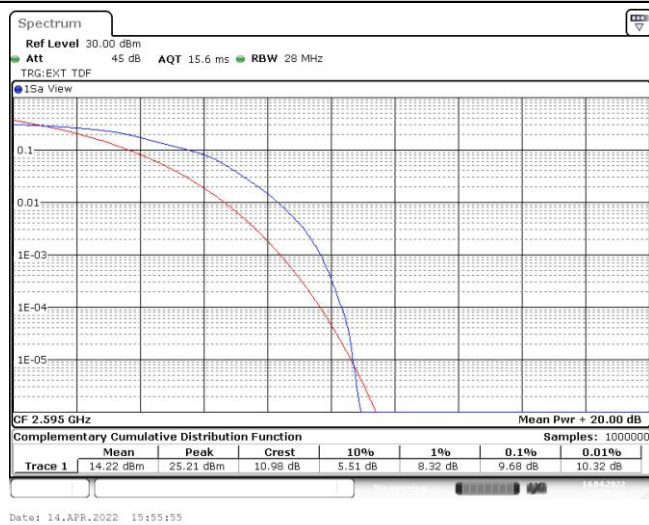

Band38-15MHz-16QAM-38000-75RB#0