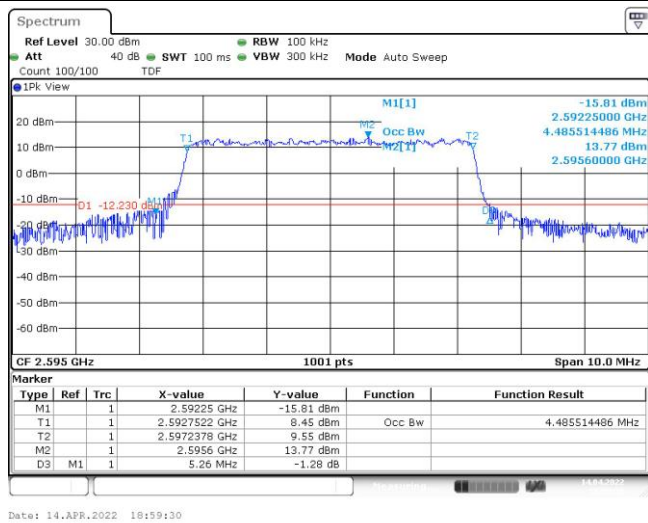

Test Graphs

Band38-5MHz-QPSK-38225-25RB#0

Band38-5MHz-16QAM-37775-25RB#0

Band38-5MHz-16QAM-38000-25RB#0

Band38-5MHz-16QAM-38225-25RB#0

Band38-10MHz-QPSK-37800-50RB#0

Band38-10MHz-QPSK-38000-50RB#0

Band38-10MHz-QPSK-38200-50RB#0