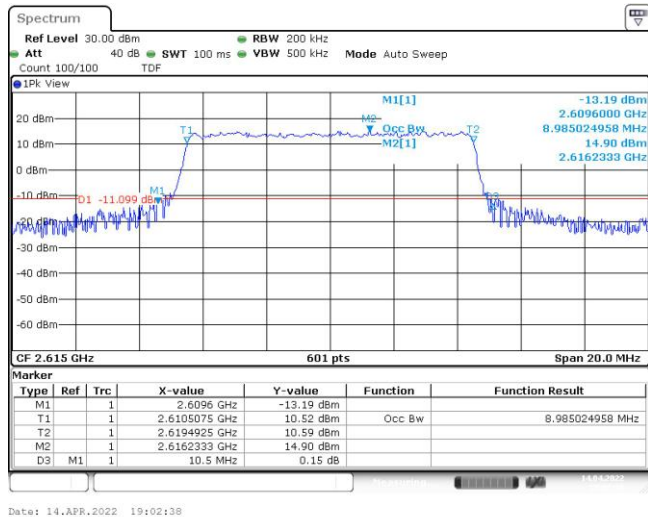

Test Graphs

Band38-5MHz-QPSK-38225-25RB#0

Band38-5MHz-16QAM-37775-25RB#0

Band38-5MHz-16QAM-38000-25RB#0

Band38-5MHz-16QAM-38225-25RB#0

Band38-10MHz-QPSK-37800-50RB#0

Band38-10MHz-QPSK-38000-50RB#0

Band38-10MHz-QPSK-38200-50RB#0