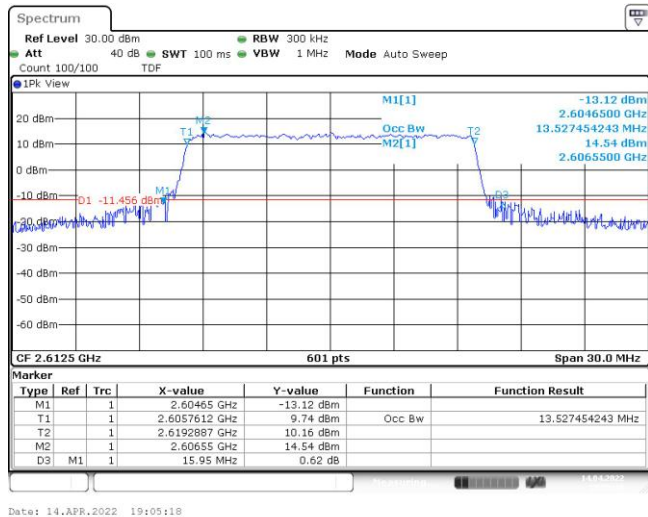

Band38-10MHz-16QAM-37800-50RB#0

Band38-10MHz-16QAM-38000-50RB#0

Band38-10MHz-16QAM-38200-50RB#0

Band38-15MHz-QPSK-37825-75RB#0

Band38-15MHz-QPSK-38000-75RB#0

Band38-15MHz-QPSK-38175-75RB#0

Band38-15MHz-16QAM-37825-75RB#0