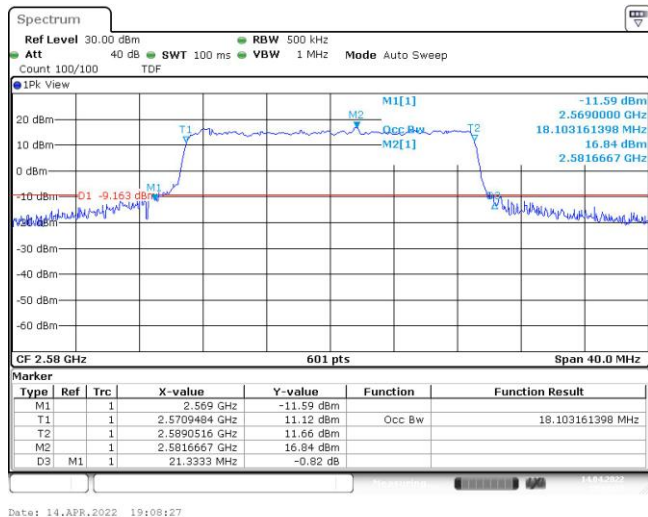

Band38-20MHz-QPSK-37850-100RB#0