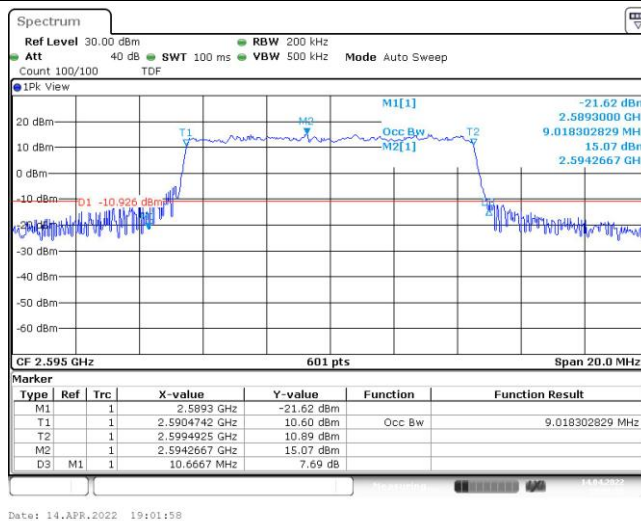

Test Graphs

Band38-5MHz-QPSK-38225-25RB#0

Band38-5MHz-16QAM-37775-25RB#0

Band38-5MHz-16QAM-38000-25RB#0

Band38-5MHz-16QAM-38225-25RB#0

Band38-10MHz-QPSK-37800-50RB#0

Band38-10MHz-QPSK-38000-50RB#0

Band38-10MHz-QPSK-38200-50RB#0