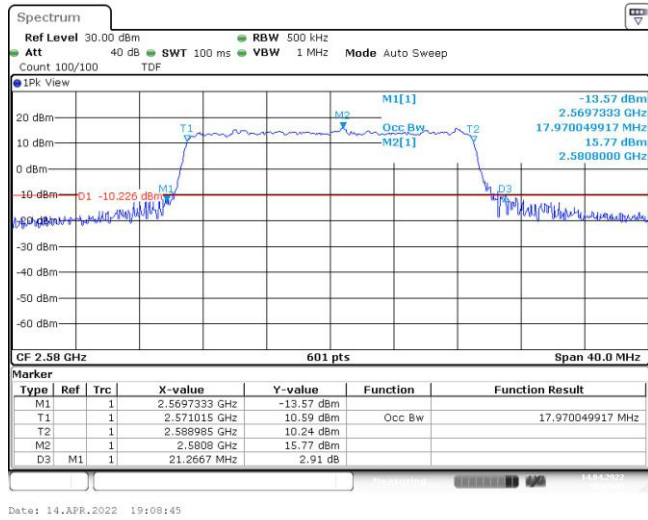

Band38-15MHz-16QAM-38000-75RB#0

Band38-15MHz-16QAM-38175-75RB#0

Band38-20MHz-QPSK-37850-100RB#0

Band38-20MHz-QPSK-38000-100RB#0

Band38-20MHz-QPSK-38150-100RB#0

Band38-20MHz-16QAM-37850-100RB#0

Band38-20MHz-16QAM-38000-100RB#0