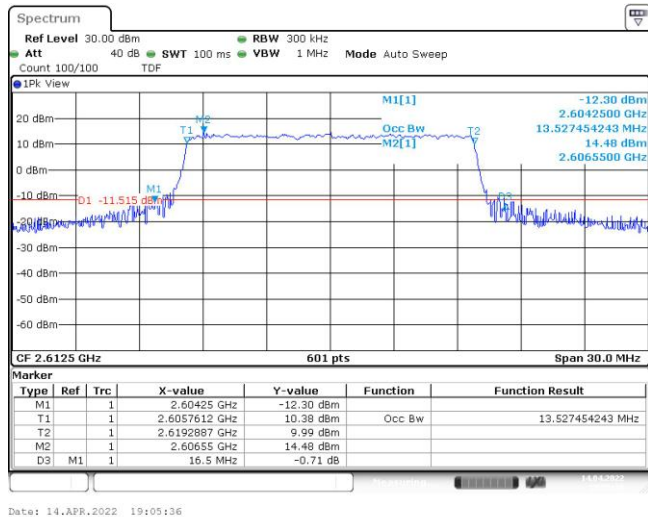

Band38-20MHz-QPSK-37850-100RB#0

Band38-20MHz-QPSK-38000-100RB#0

Band38-20MHz-QPSK-38150-100RB#0