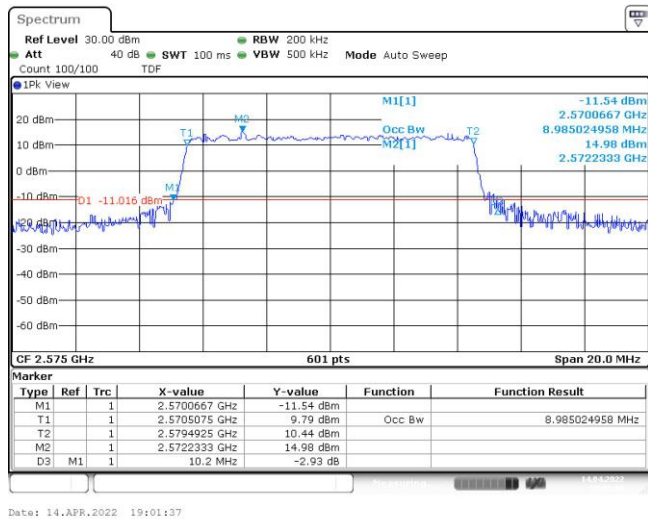

Band38-10MHz-16QAM-37800-50RB#0