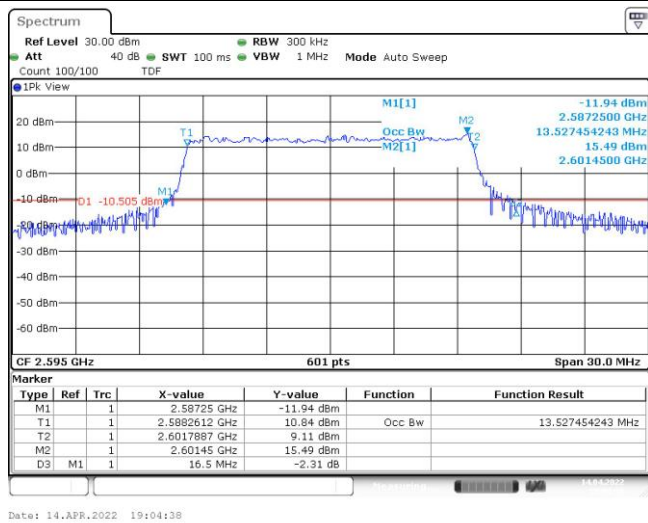

Band38-10MHz-16QAM-37800-50RB#0

Band38-10MHz-16QAM-38000-50RB#0

Band38-10MHz-16QAM-38200-50RB#0

Band38-15MHz-QPSK-37825-75RB#0

Band38-15MHz-QPSK-38000-75RB#0

Band38-15MHz-QPSK-38175-75RB#0

Band38-15MHz-16QAM-37825-75RB#0