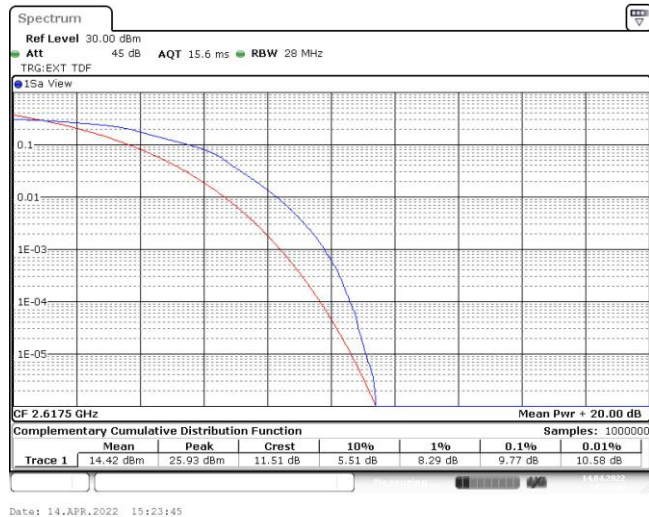

Test Graphs

Band38-5MHz-QPSK-37775-25RB#0

Band38-5MHz-QPSK-38000-25RB#0

Band38-5MHz-QPSK-38225-25RB#0

Band38-5MHz-16QAM-37775-25RB#0

Band38-5MHz-16QAM-38000-25RB#0

Band38-5MHz-16QAM-38225-25RB#0

Band38-10MHz-QPSK-37800-50RB#0