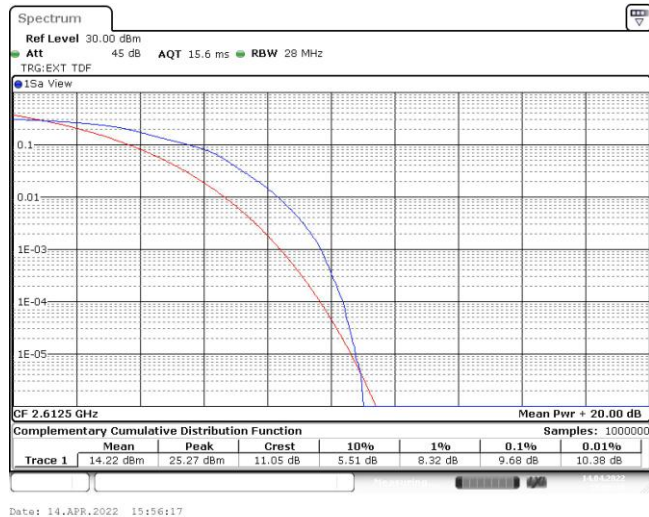

Band38-15MHz-QPSK-38175-75RB#0

Band38-15MHz-16QAM-37825-75RB#0

Band38-15MHz-16QAM-38000-75RB#0

Band38-15MHz-16QAM-38175-75RB#0

Band38-20MHz-QPSK-37850-100RB#0

Band38-20MHz-QPSK-38000-100RB#0

Band38-20MHz-QPSK-38150-100RB#0