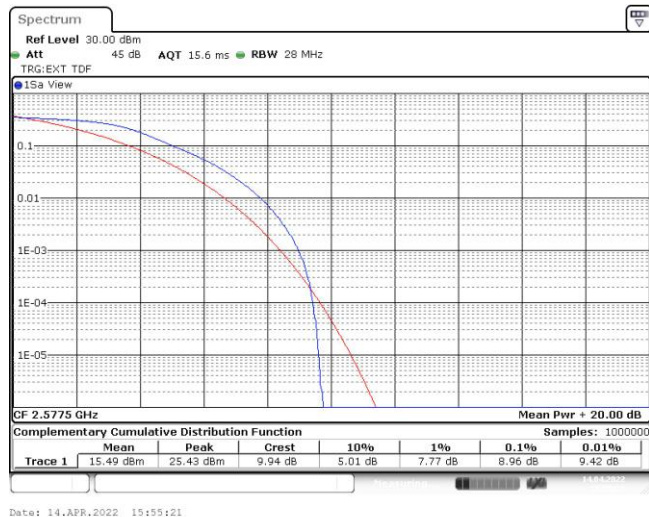

Band38-10MHz-QPSK-38000-50RB#0

Band38-10MHz-QPSK-38200-50RB#0

Band38-10MHz-16QAM-37800-50RB#0

Band38-10MHz-16QAM-38000-50RB#0

Band38-10MHz-16QAM-38200-50RB#0

Band38-15MHz-QPSK-37825-75RB#0

Band38-15MHz-QPSK-38000-75RB#0