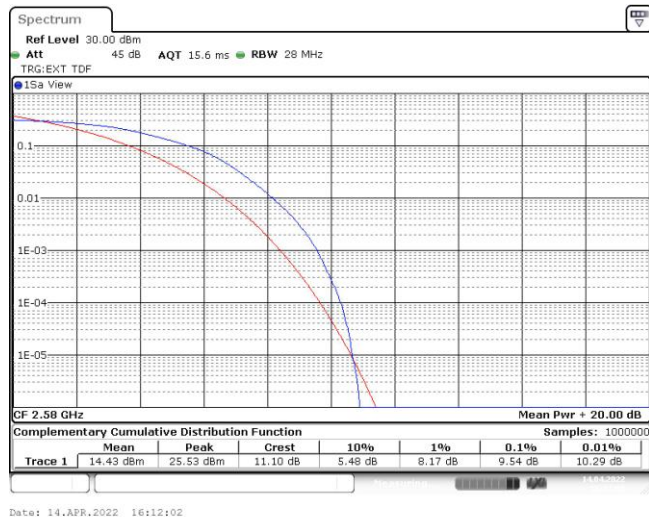

Band38-20MHz-16QAM-37850-100RB#0