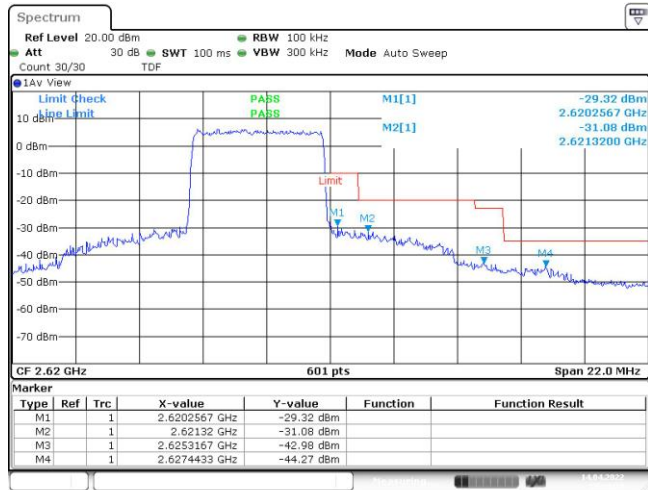

Band38-5MHz-QPSK-38225-25RB#0

Date: 14.APR.2022 19:54:23