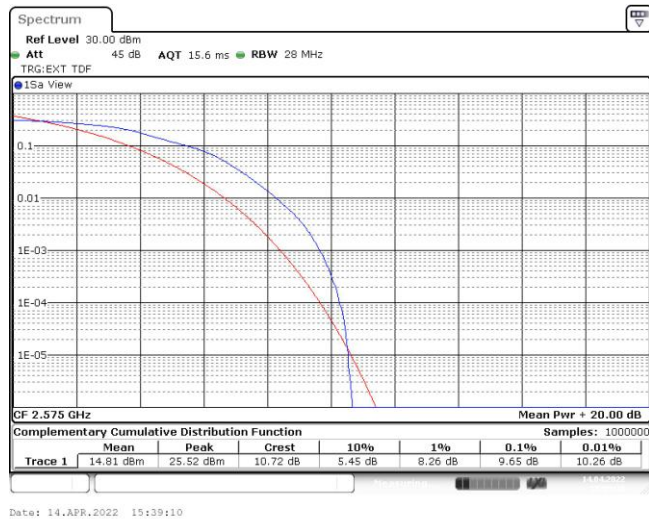

Band38-10MHz-16QAM-37800-50RB#0