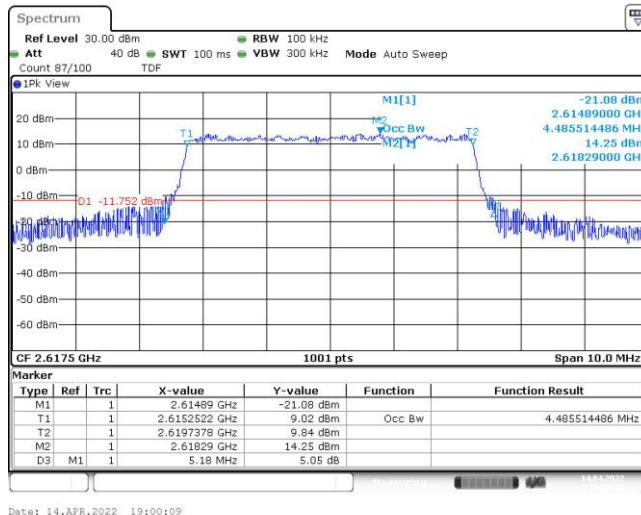

Test Graphs

Band38-5MHz-QPSK-38225-25RB#0

Band38-5MHz-16QAM-37775-25RB#0

Band38-5MHz-16QAM-38000-25RB#0

Band38-5MHz-16QAM-38225-25RB#0

Band38-10MHz-QPSK-37800-50RB#0

Band38-10MHz-QPSK-38000-50RB#0

Band38-10MHz-QPSK-38200-50RB#0