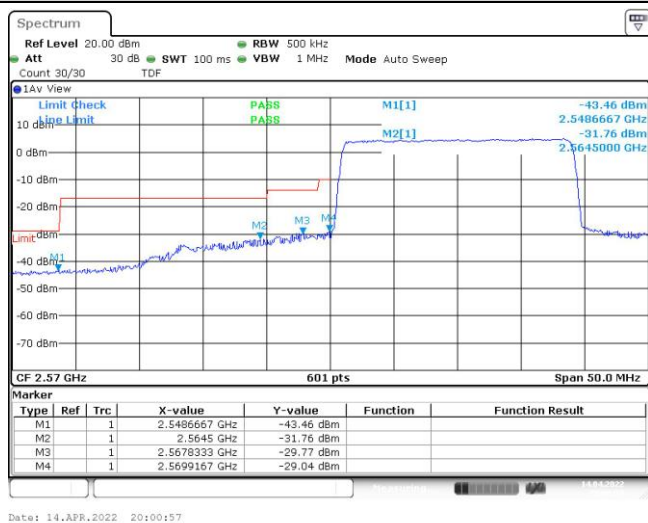

Band38-15MHz-QPSK-37825-75RB#0

Band38-15MHz-QPSK-38175-75RB#0

Band38-15MHz-16QAM-37825-75RB#0

Band38-15MHz-16QAM-38175-75RB#0

Band38-20MHz-QPSK-37850-100RB#0

Band38-20MHz-QPSK-38150-100RB#0

Band38-20MHz-16QAM-37850-100RB#0