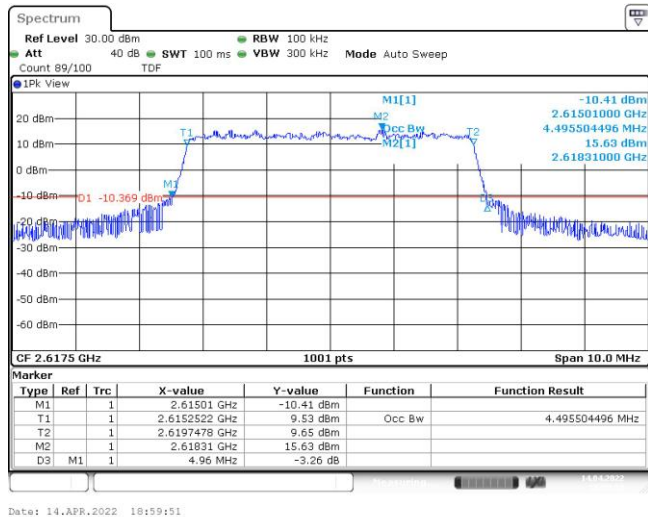

Band38-5MHz-16QAM-37775-25RB#0

Band38-5MHz-16QAM-38000-25RB#0

Band38-5MHz-16QAM-38225-25RB#0