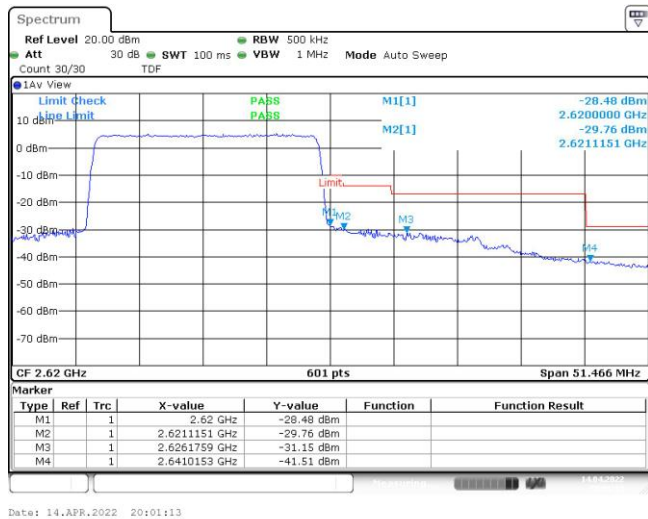

Band38-15MHz-QPSK-37825-75RB#0

Band38-15MHz-QPSK-38175-75RB#0

Band38-15MHz-16QAM-37825-75RB#0

Band38-15MHz-16QAM-38175-75RB#0

Band38-20MHz-QPSK-37850-100RB#0

Band38-20MHz-QPSK-38150-100RB#0

Band38-20MHz-16QAM-37850-100RB#0