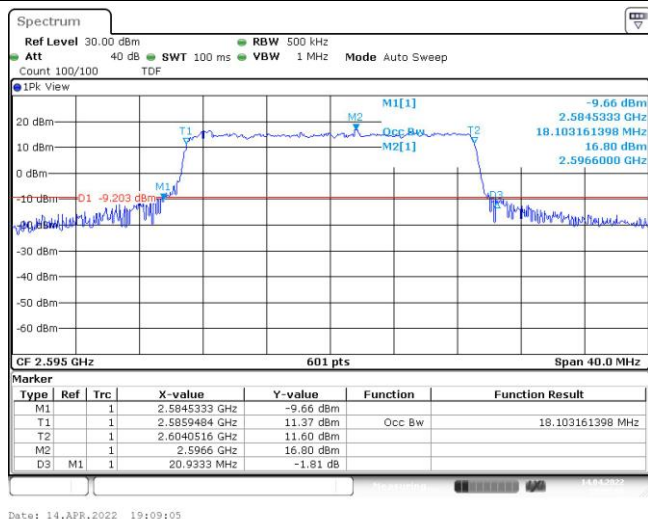

Band38-15MHz-16QAM-38000-75RB#0

Band38-15MHz-16QAM-38175-75RB#0

Band38-20MHz-QPSK-37850-100RB#0

Band38-20MHz-QPSK-38000-100RB#0

Band38-20MHz-QPSK-38150-100RB#0

Band38-20MHz-16QAM-37850-100RB#0

Band38-20MHz-16QAM-38000-100RB#0