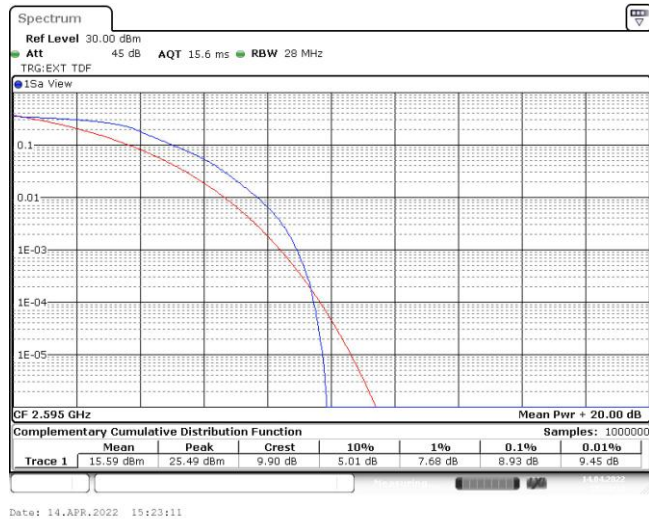

Band38-5MHz-QPSK-38000-25RB#0