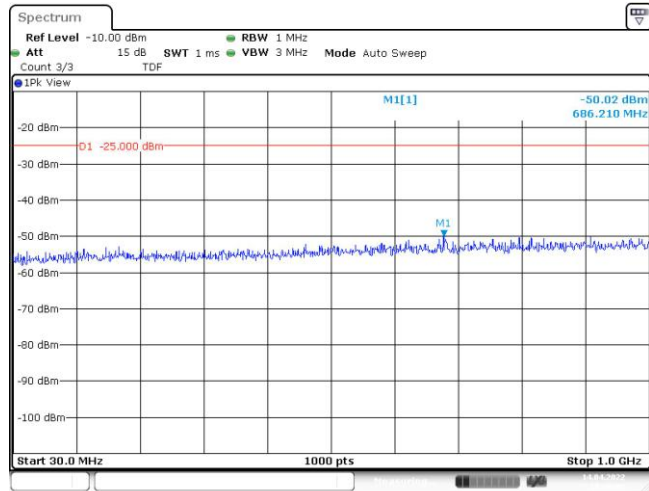

Test Graphs

Band38-5MHz-QPSK-37775-25RB#0-Range1:30~1000MHz

Date: 14.APR.2022 15:16:42