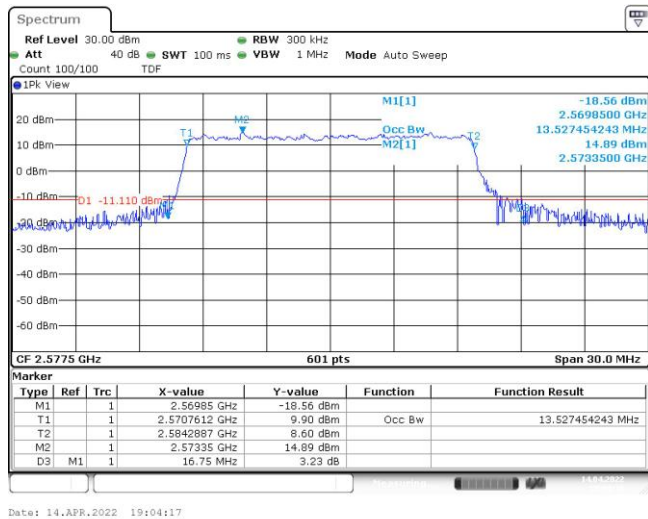

Band38-10MHz-16QAM-37800-50RB#0

Band38-10MHz-16QAM-38000-50RB#0

Band38-10MHz-16QAM-38200-50RB#0

Band38-15MHz-QPSK-37825-75RB#0

Band38-15MHz-QPSK-38000-75RB#0

Band38-15MHz-QPSK-38175-75RB#0

Band38-15MHz-16QAM-37825-75RB#0