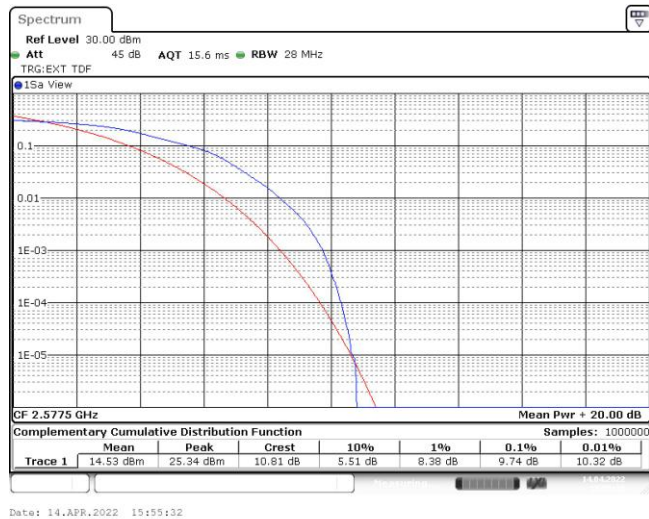

Band38-15MHz-16QAM-37825-75RB#0