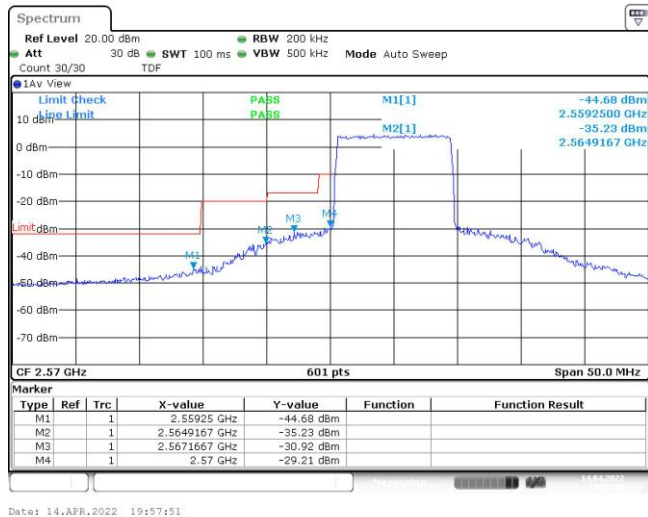

Date: 14.APR.2022 19:54:38

Band38-10MHz-QPSK-37800-50RB#0

Date: 14.APR.2022 19:57:36

Band38-10MHz-QPSK-38200-50RB#0

Date: 14.APR.2022 19:58:07

Band38-10MHz-16QAM-37800-50RB#0

Band38-10MHz-16QAM-38200-50RB#0