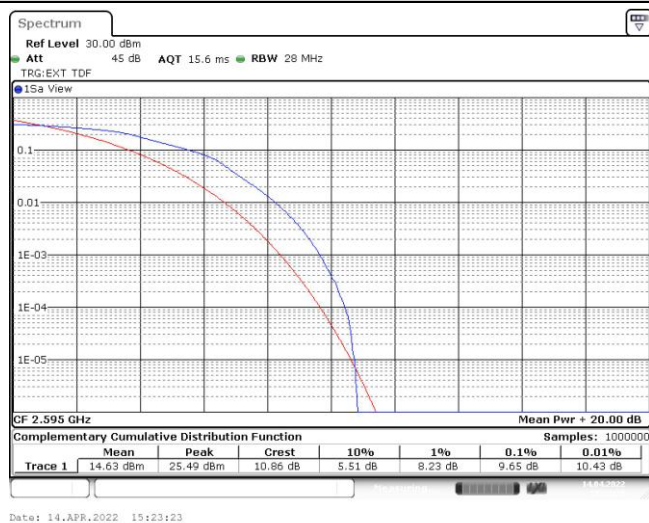

Test Graphs

Band38-5MHz-QPSK-37775-25RB#0

Band38-5MHz-QPSK-38000-25RB#0

Band38-5MHz-QPSK-38225-25RB#0

Band38-5MHz-16QAM-37775-25RB#0

Band38-5MHz-16QAM-38000-25RB#0

Band38-5MHz-16QAM-38225-25RB#0

Band38-10MHz-QPSK-37800-50RB#0