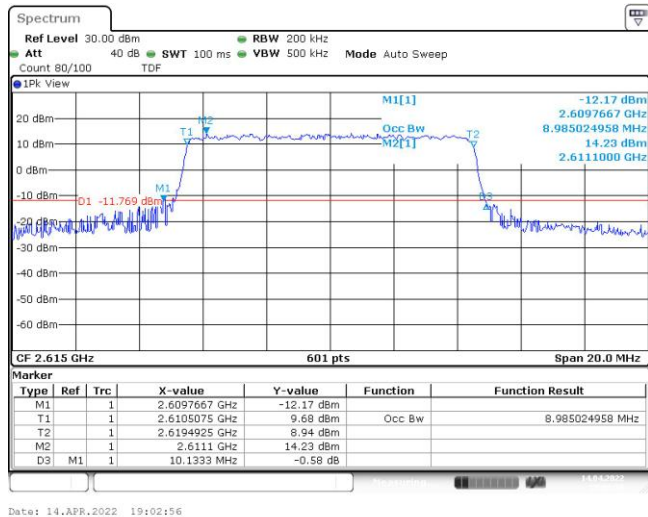

Band38-15MHz-QPSK-37825-75RB#0

Band38-15MHz-QPSK-38000-75RB#0

Band38-15MHz-QPSK-38175-75RB#0