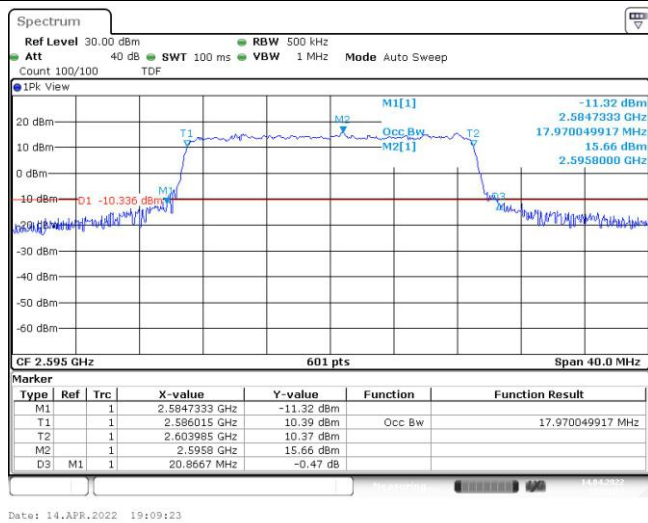

Band38-15MHz-16QAM-38000-75RB#0

Band38-15MHz-16QAM-38175-75RB#0

Band38-20MHz-QPSK-37850-100RB#0

Band38-20MHz-QPSK-38000-100RB#0

Band38-20MHz-QPSK-38150-100RB#0

Band38-20MHz-16QAM-37850-100RB#0

Band38-20MHz-16QAM-38000-100RB#0