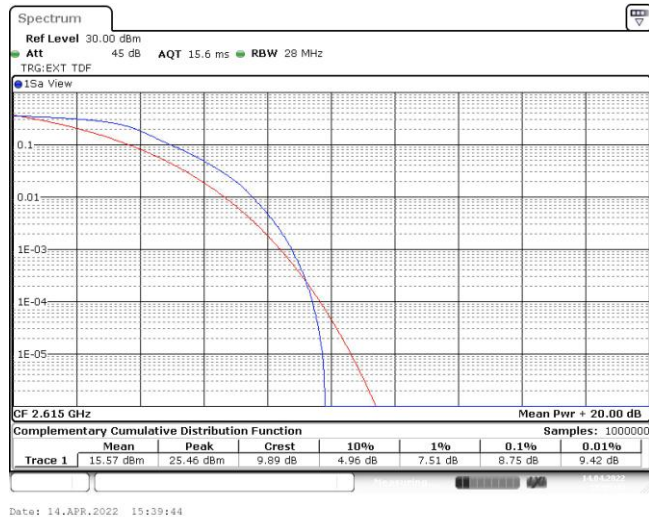

Band38-10MHz-QPSK-38200-50RB#0