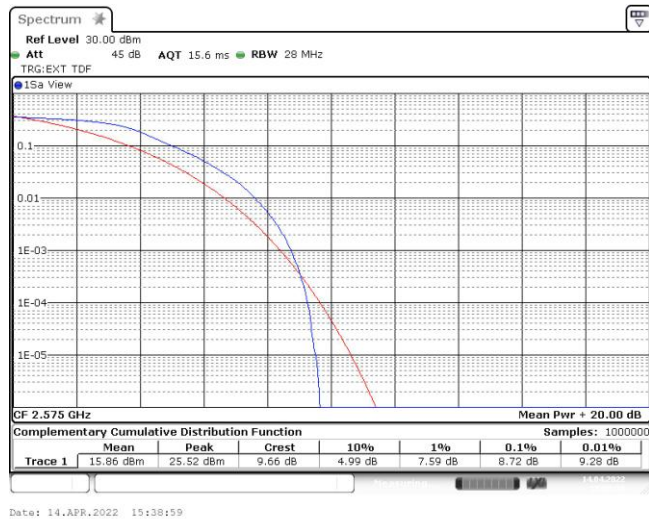

Test Graphs

Band38-5MHz-QPSK-37775-25RB#0

Band38-5MHz-QPSK-38000-25RB#0

Band38-5MHz-QPSK-38225-25RB#0

Band38-5MHz-16QAM-37775-25RB#0

Band38-5MHz-16QAM-38000-25RB#0

Band38-5MHz-16QAM-38225-25RB#0

Band38-10MHz-QPSK-37800-50RB#0