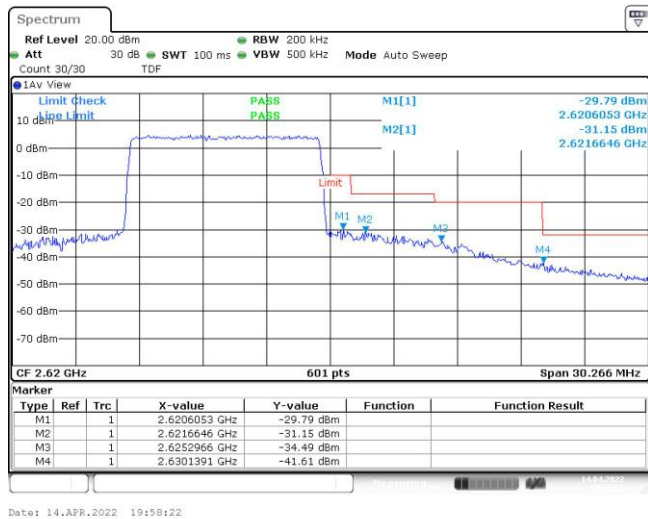

Date: 14.APR.2022 19:54:38

Band38-10MHz-QPSK-37800-50RB#0

Date: 14.APR.2022 19:57:36

Band38-10MHz-QPSK-38200-50RB#0

Date: 14.APR.2022 19:58:07

Band38-10MHz-16QAM-37800-50RB#0

Band38-10MHz-16QAM-38200-50RB#0