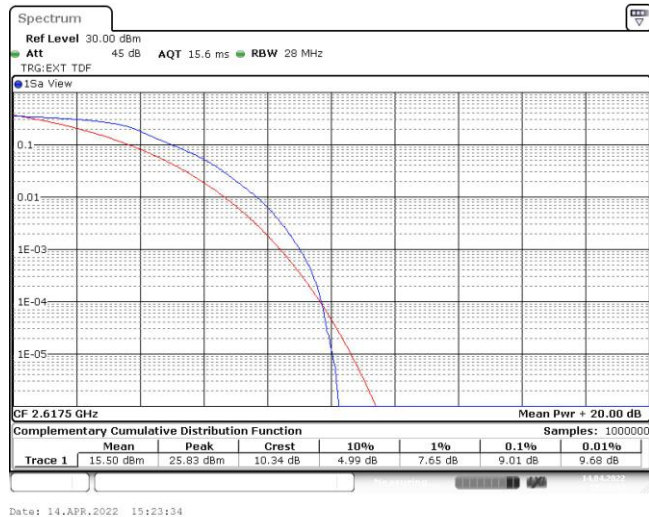

Test Graphs

Band38-5MHz-QPSK-37775-25RB#0

Band38-5MHz-QPSK-38000-25RB#0

Band38-5MHz-QPSK-38225-25RB#0

Band38-5MHz-16QAM-37775-25RB#0

Band38-5MHz-16QAM-38000-25RB#0

Band38-5MHz-16QAM-38225-25RB#0

Band38-10MHz-QPSK-37800-50RB#0