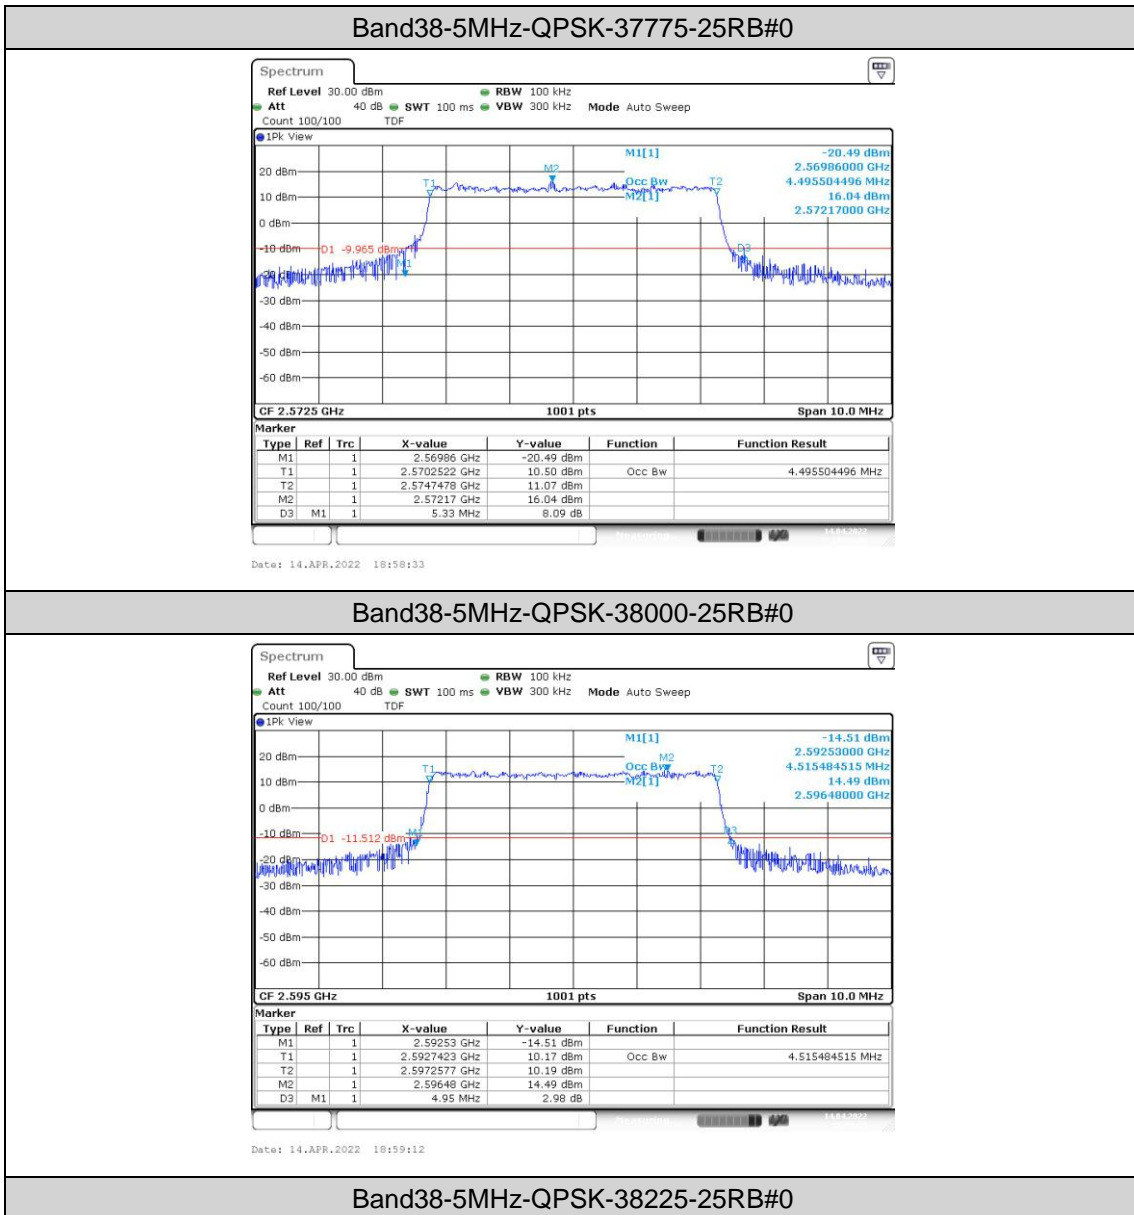

Test Graphs

Band38-5MHz-QPSK-38225-25RB#0