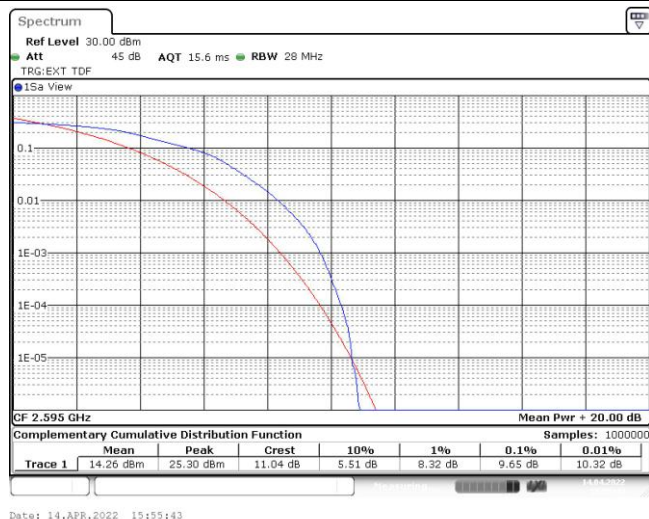

Band38-15MHz-QPSK-38000-75RB#0