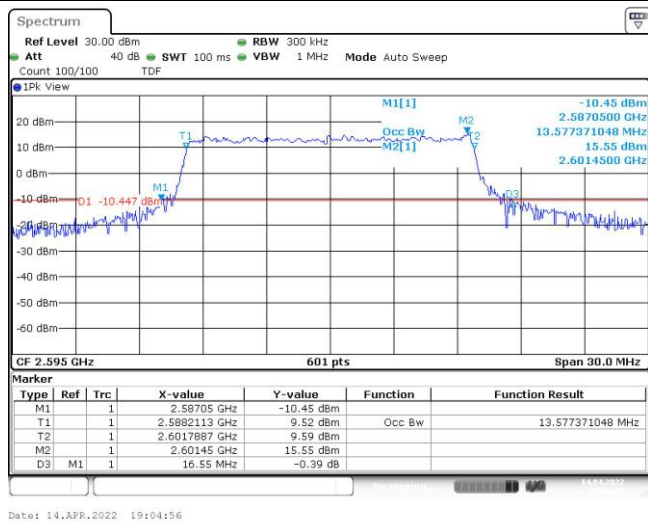

Band38-15MHz-16QAM-38000-75RB#0

Band38-15MHz-16QAM-38175-75RB#0