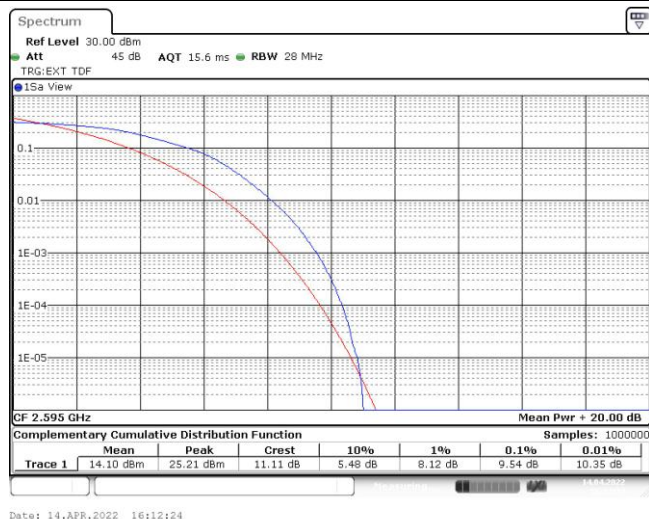

Band38-20MHz-16QAM-37850-100RB#0

Band38-20MHz-16QAM-38000-100RB#0

Band38-20MHz-16QAM-38150-100RB#0

Appendix C: 26dB Bandwidth and Occupied Bandwidth

Test Result

Band	Bandwidth	Modulation	Channel	RB Configuration	Occupied Bandwidth (MHz)	26dB Bandwidth (MHz)	Verdict
Band38	5MHz	QPSK	37775	25RB#0	4.496	5.330	PASS
Band38	5MHz	QPSK	38000	25RB#0	4.515	4.950	PASS
Band38	5MHz	QPSK	38225	25RB#0	4.496	4.960	PASS
Band38	5MHz	16QAM	37775	25RB#0	4.486	5.050	PASS
Band38	5MHz	16QAM	38000	25RB#0	4.486	5.260	PASS
Band38	5MHz	16QAM	38225	25RB#0	4.486	5.180	PASS
Band38	10MHz	QPSK	37800	50RB#0	9.018	10.833	PASS
Band38	10MHz	QPSK	38000	50RB#0	9.018	10.667	PASS
Band38	10MHz	QPSK	38200	50RB#0	8.985	10.500	PASS
Band38	10MHz	16QAM	37800	50RB#0	8.985	10.200	PASS
Band38	10MHz	16QAM	38000	50RB#0	8.985	10.667	PASS
Band38	10MHz	16QAM	38200	50RB#0	8.985	10.133	PASS
Band38	15MHz	QPSK	37825	75RB#0	13.527	15.700	PASS
Band38	15MHz	QPSK	38000	75RB#0	13.527	16.500	PASS
Band38	15MHz	QPSK	38175	75RB#0	13.527	15.950	PASS
Band38	15MHz	16QAM	37825	75RB#0	13.527	16.750	PASS
Band38	15MHz	16QAM	38000	75RB#0	13.577	16.550	PASS
Band38	15MHz	16QAM	38175	75RB#0	13.527	16.500	PASS
Band38	20MHz	QPSK	37850	100RB#0	18.103	21.333	PASS
Band38	20MHz	QPSK	38000	100RB#0	18.103	20.933	PASS
Band38	20MHz	QPSK	38150	100RB#0	18.037	20.733	PASS
Band38	20MHz	16QAM	37850	100RB#0	17.97	21.267	PASS
Band38	20MHz	16QAM	38000	100RB#0	17.97	20.867	PASS
Band38	20MHz	16QAM	38150	100RB#0	18.103	21.000	PASS