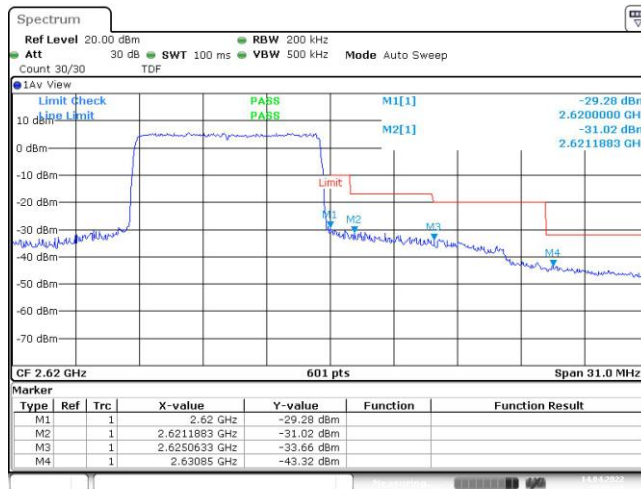

Band38-10MHz-QPSK-38200-50RB#0

Date: 14.APR.2022 19:58:07

Band38-10MHz-16QAM-37800-50RB#0