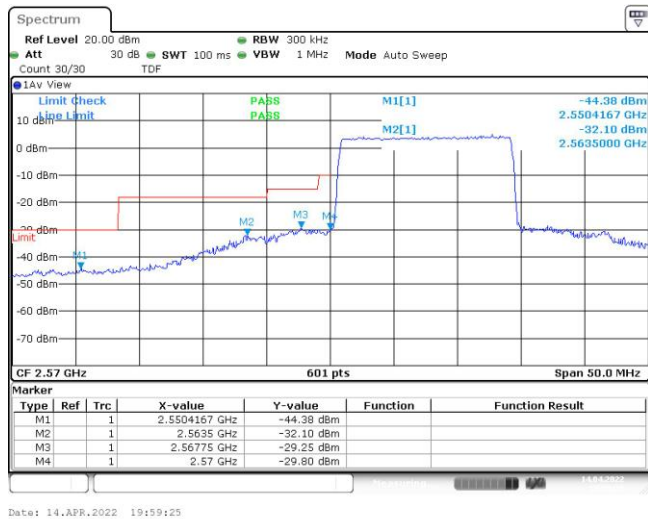

Band38-15MHz-16QAM-37825-75RB#0