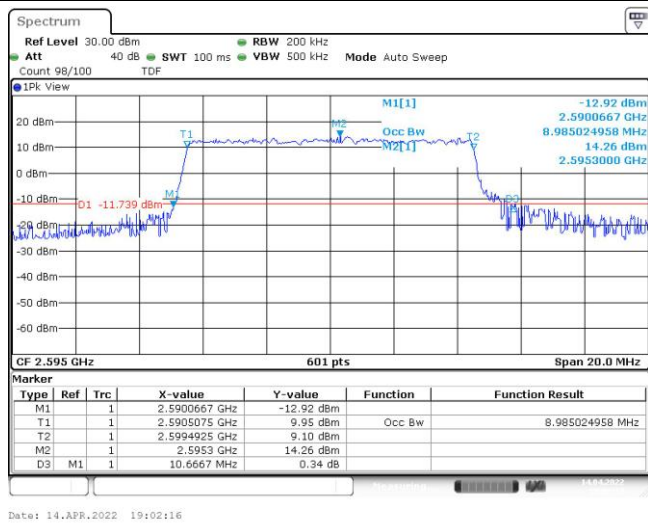

Band38-10MHz-16QAM-38000-50RB#0

Band38-10MHz-16QAM-38200-50RB#0