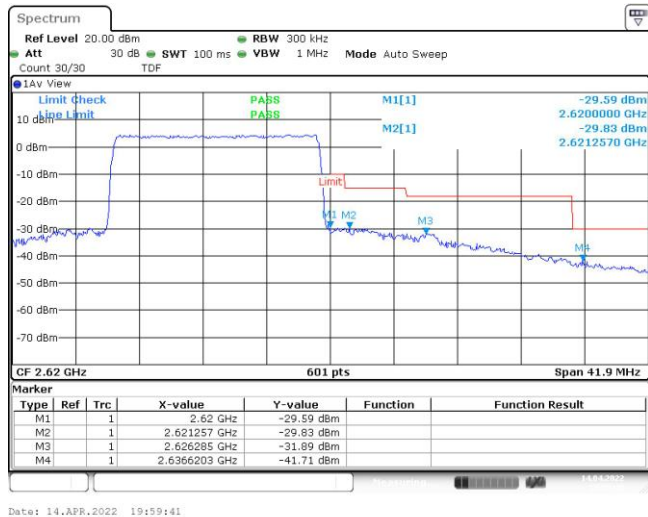

Band38-15MHz-QPSK-38175-75RB#0