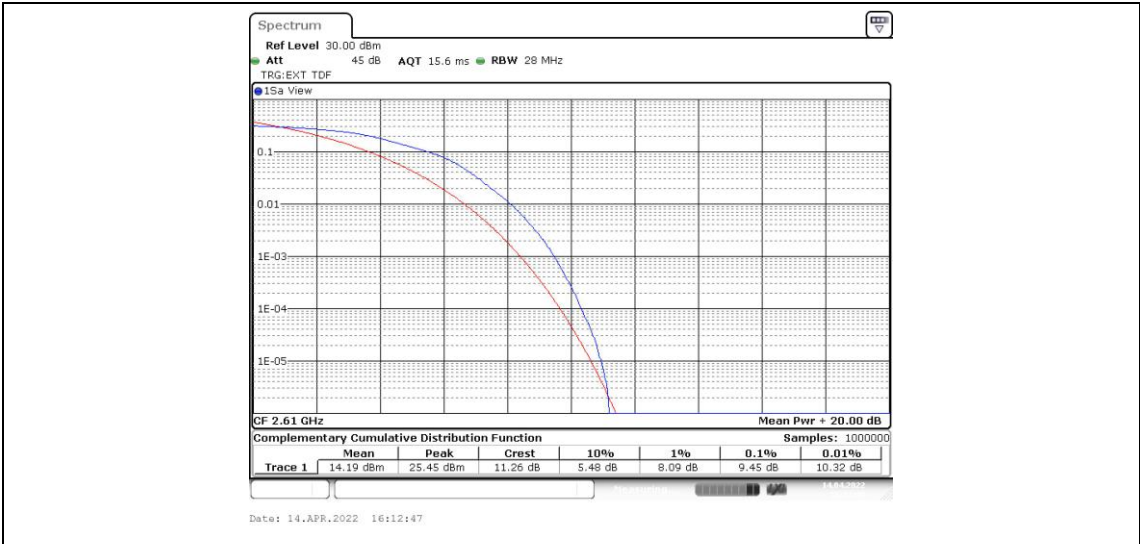

Band38-20MHz-16QAM-38150-100RB#0