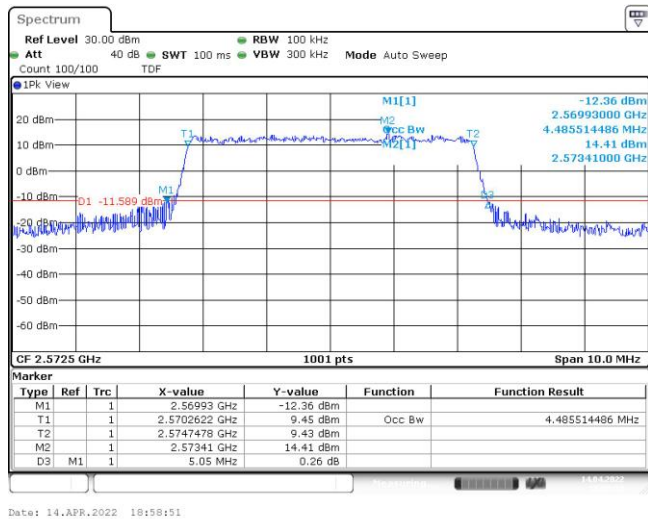

Band38-5MHz-16QAM-37775-25RB#0