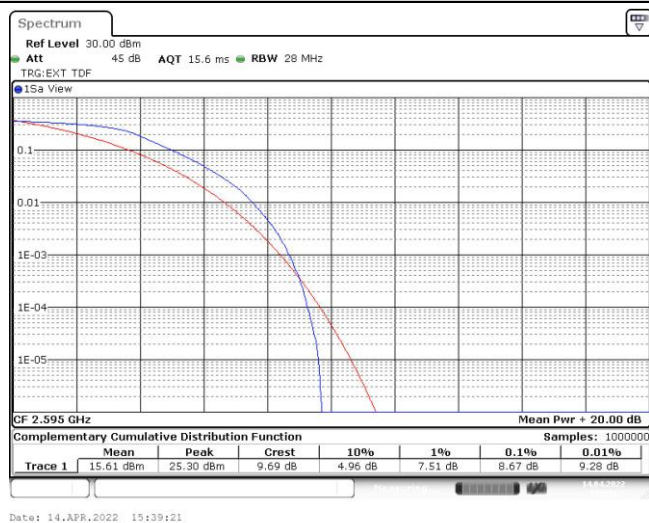

Band38-10MHz-QPSK-38000-50RB#0