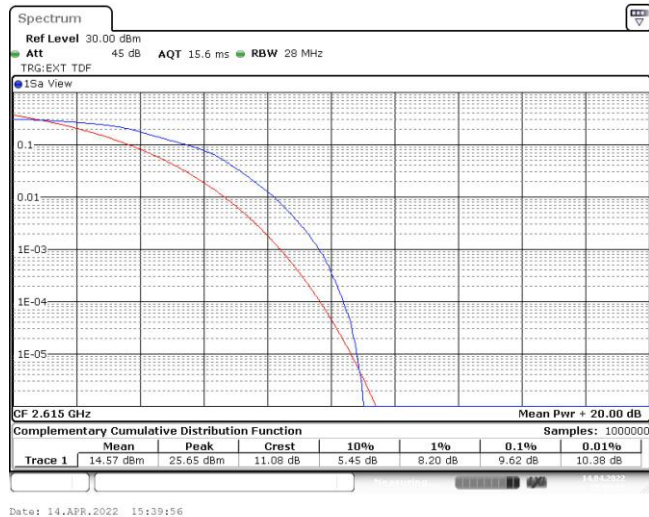

Band38-10MHz-QPSK-38000-50RB#0

Band38-10MHz-QPSK-38200-50RB#0

Band38-10MHz-16QAM-37800-50RB#0

Band38-10MHz-16QAM-38000-50RB#0

Band38-10MHz-16QAM-38200-50RB#0

Band38-15MHz-QPSK-37825-75RB#0

Band38-15MHz-QPSK-38000-75RB#0