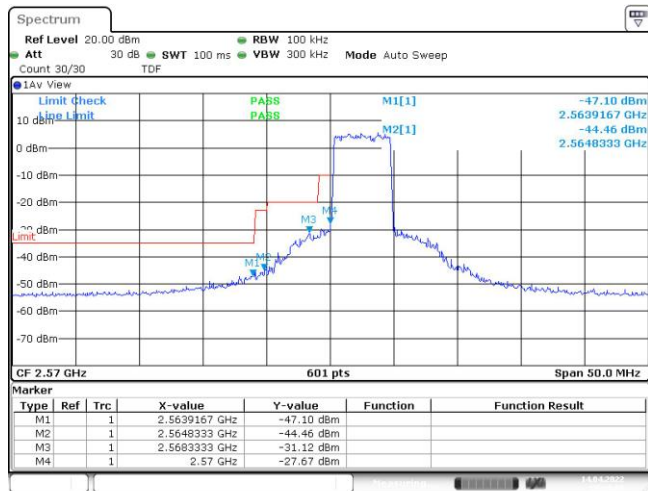

Test Graphs

Band38-5MHz-QPSK-37775-25RB#0

Date: 14.APR.2022 19:53:52

Band38-5MHz-QPSK-38225-25RB#0

Date: 14.APR.2022 19:54:23

Band38-5MHz-16QAM-37775-25RB#0

Date: 14.APR.2022 19:54:07

Band38-5MHz-16QAM-38225-25RB#0