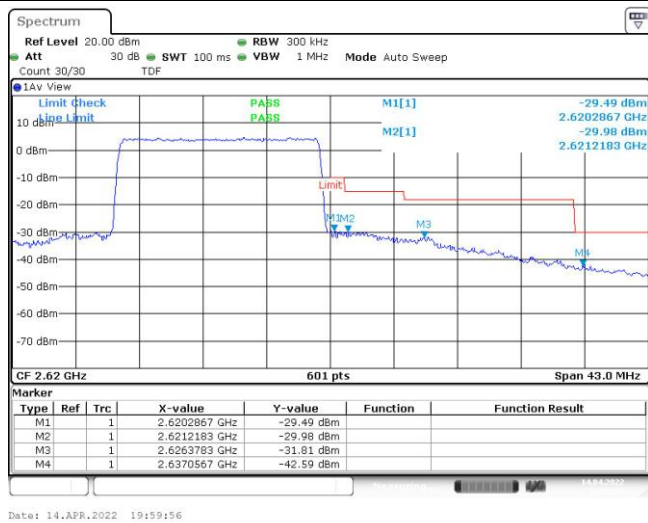

Band38-15MHz-QPSK-37825-75RB#0

Band38-15MHz-QPSK-38175-75RB#0

Band38-15MHz-16QAM-37825-75RB#0

Band38-15MHz-16QAM-38175-75RB#0

Band38-20MHz-QPSK-37850-100RB#0

Band38-20MHz-QPSK-38150-100RB#0

Band38-20MHz-16QAM-37850-100RB#0