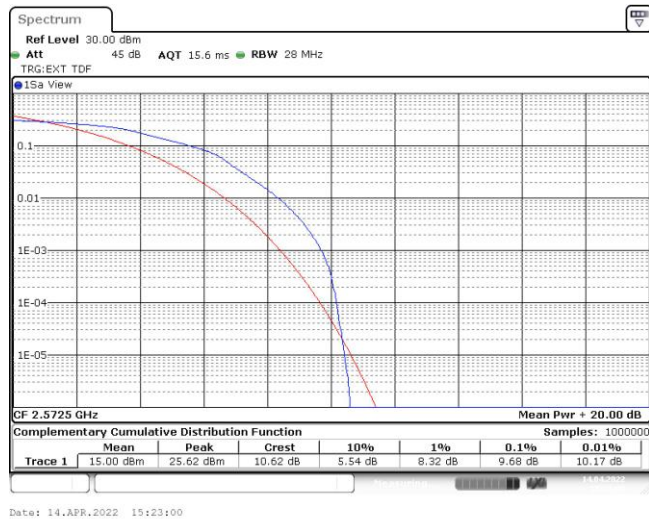

Test Graphs

Band38-5MHz-QPSK-37775-25RB#0

Band38-5MHz-QPSK-38000-25RB#0

Band38-5MHz-QPSK-38225-25RB#0

Band38-5MHz-16QAM-37775-25RB#0

Band38-5MHz-16QAM-38000-25RB#0

Band38-5MHz-16QAM-38225-25RB#0

Band38-10MHz-QPSK-37800-50RB#0