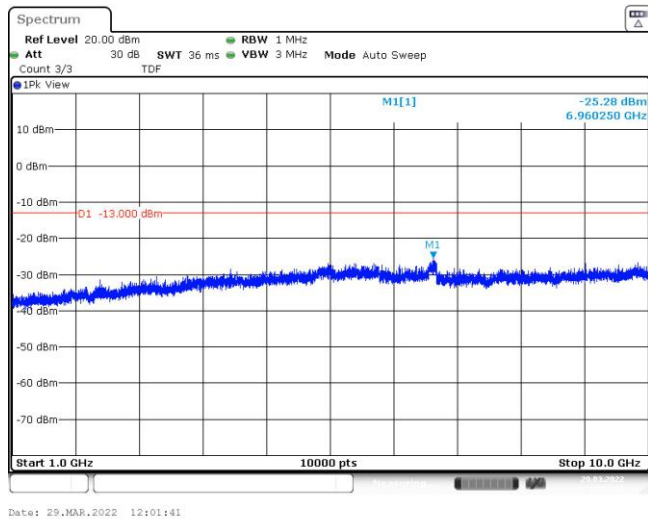

Band26-15MHz-16QAM-26865-75RB#0-Range2:1000~10000MHz