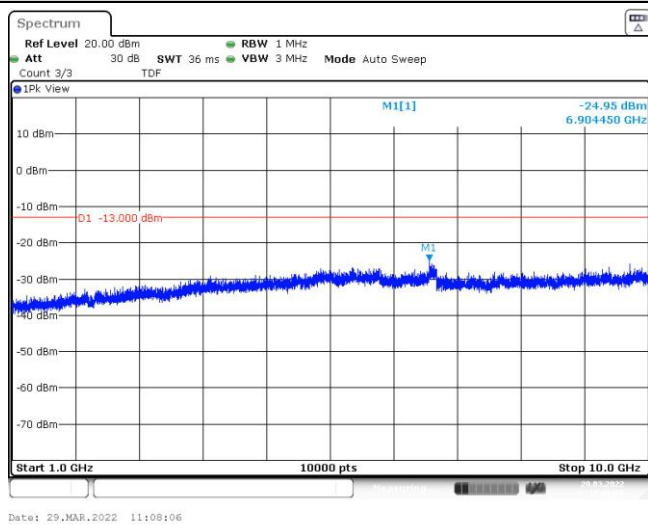

Band26-1.4MHz-16QAM-26915-6RB#0-Range1:30~1000MHz

Band26-1.4MHz-16QAM-26915-6RB#0-Range2:1000~10000MHz

Band26-1.4MHz-16QAM-27033-6RB#0-Range1:30~1000MHz

Band26-1.4MHz-16QAM-27033-6RB#0-Range2:1000~10000MHz