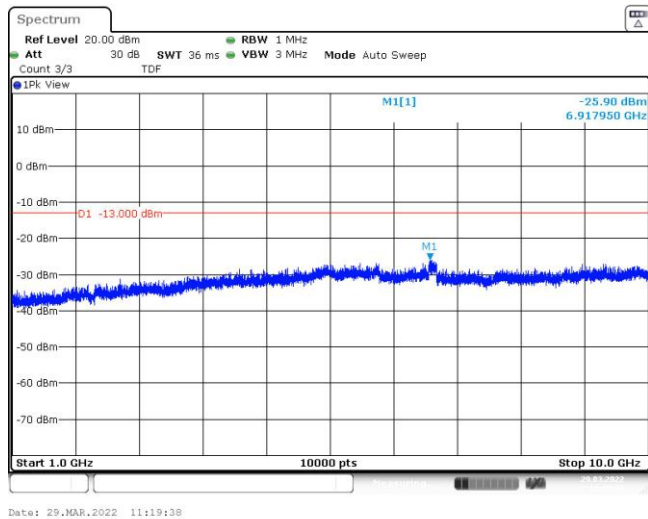

Band26-3MHz-QPSK-26805-15RB#0-Range2:1000~10000MHz