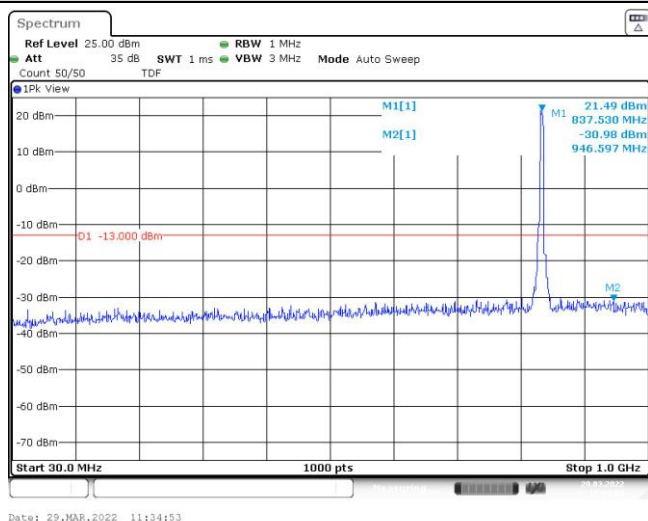

Band26-5MHz-16QAM-26915-25RB#0-Range1:30~1000MHz