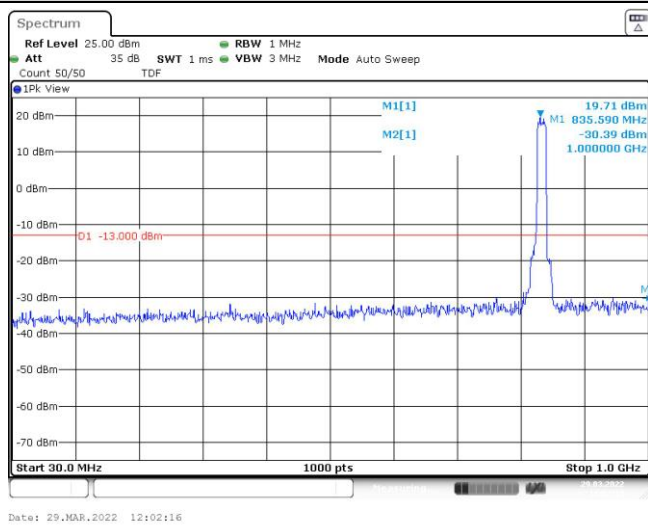

Band26-15MHz-16QAM-26915-75RB#0-Range1:30~1000MHz