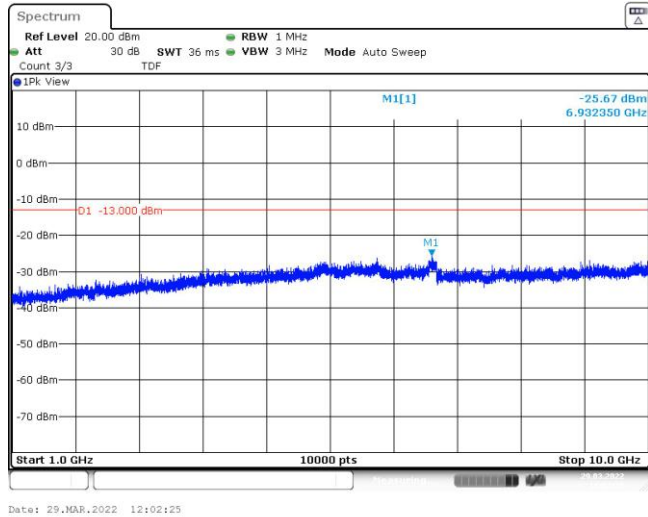

Band26-15MHz-16QAM-26865-75RB#0-Range1:30~1000MHz

Band26-15MHz-16QAM-26865-75RB#0-Range2:1000~10000MHz

Band26-15MHz-16QAM-26915-75RB#0-Range1:30~1000MHz

Band26-15MHz-16QAM-26915-75RB#0-Range2:1000~10000MHz