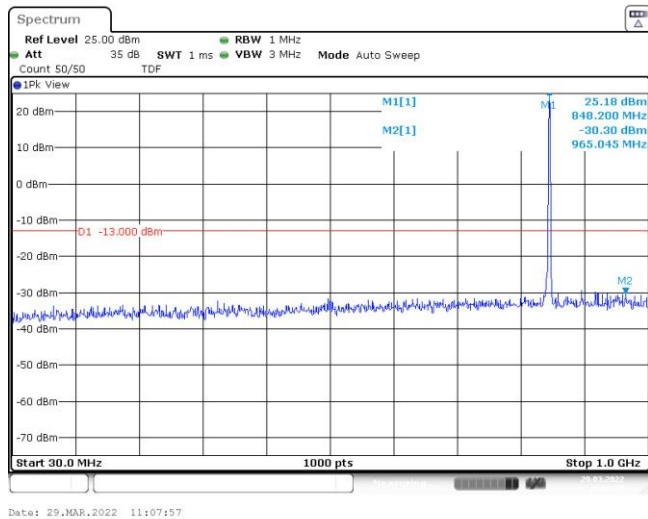

Band26-1.4MHz-16QAM-27033-6RB#0-Range1:30~1000MHz