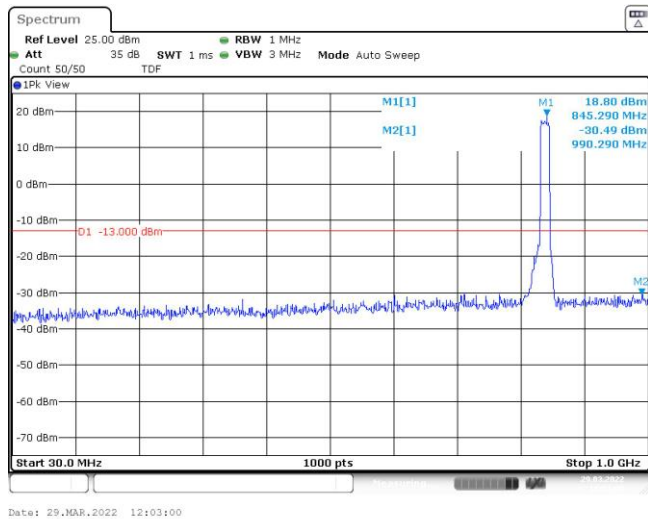

Band26-15MHz-16QAM-26965-75RB#0-Range1:30~1000MHz