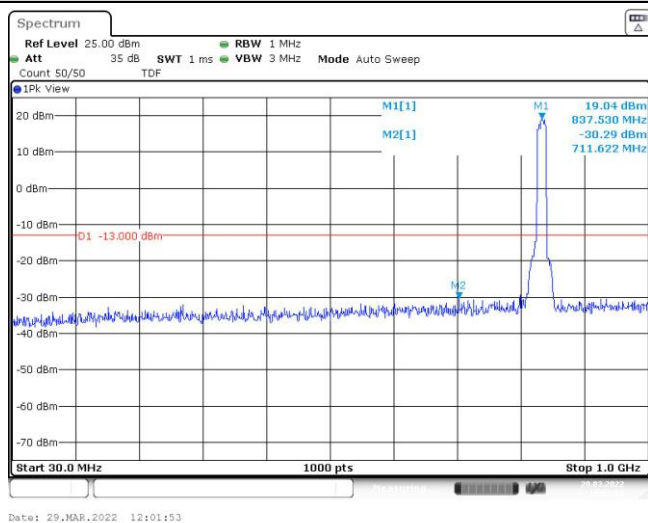

Band26-15MHz-QPSK-26915-75RB#0-Range1:30~1000MHz