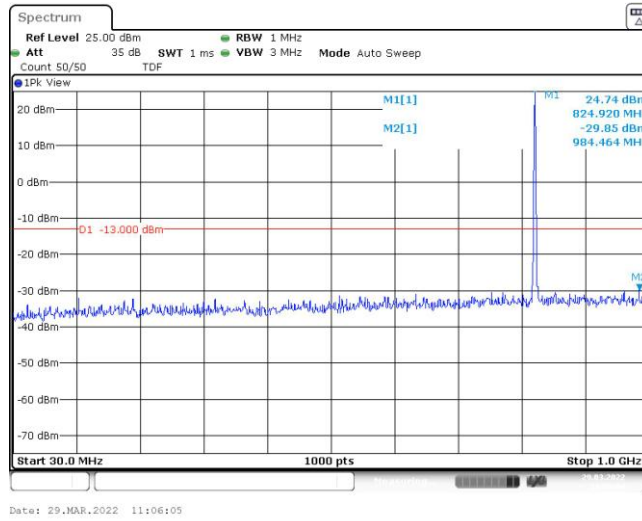

Test Graphs

Band26-1.4MHz-QPSK-26797-6RB#0-Range1:30~1000MHz