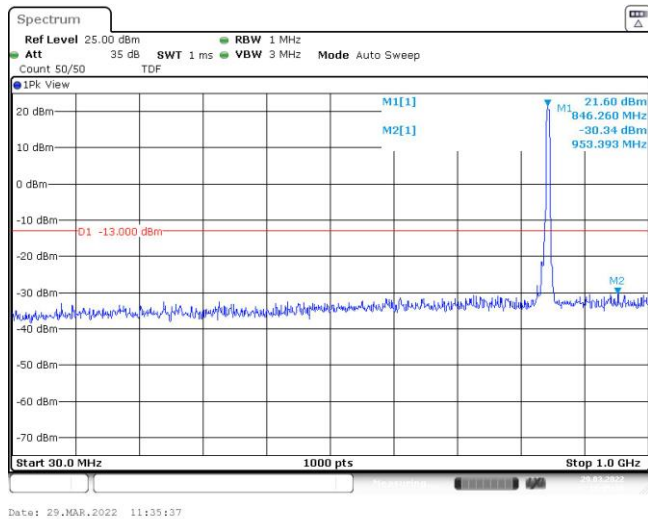

Band26-5MHz-16QAM-27015-25RB#0-Range1:30~1000MHz