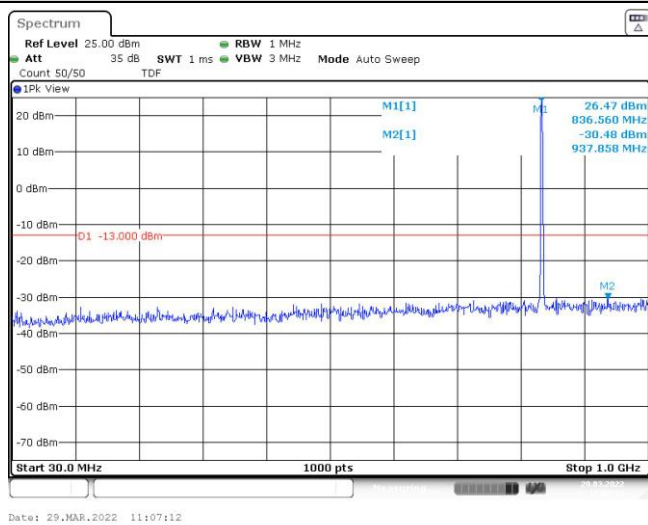

Band26-1.4MHz-16QAM-26915-6RB#0-Range1:30~1000MHz