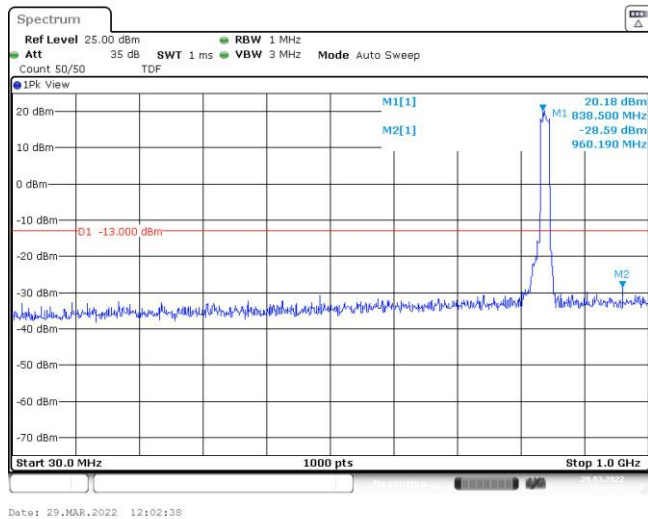

Band26-15MHz-QPSK-26865-75RB#0-Range2:1000~10000MHz

Band26-15MHz-QPSK-26915-75RB#0-Range1:30~1000MHz

Band26-15MHz-QPSK-26915-75RB#0-Range2:1000~10000MHz

Band26-15MHz-QPSK-26965-75RB#0-Range1:30~1000MHz

Band26-15MHz-QPSK-26965-75RB#0-Range2:1000~10000MHz