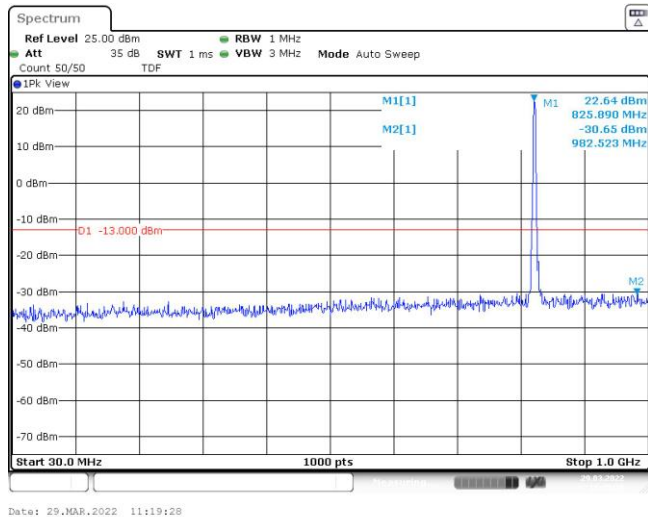

Band26-3MHz-QPSK-26805-15RB#0-Range1:30~1000MHz