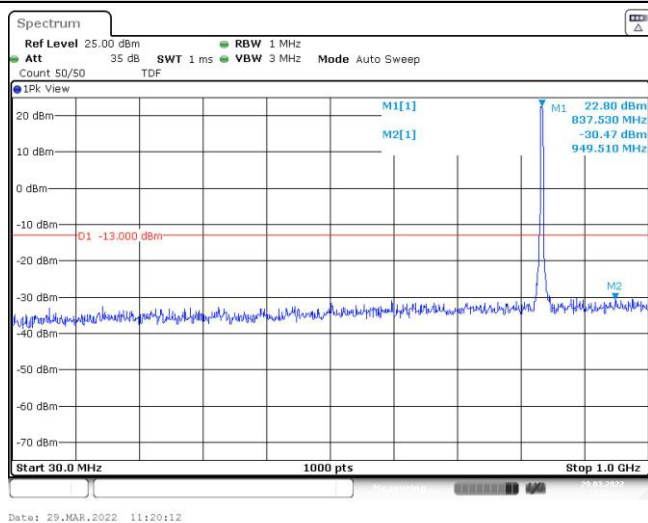

Band26-3MHz-QPSK-26915-15RB#0-Range1:30~1000MHz