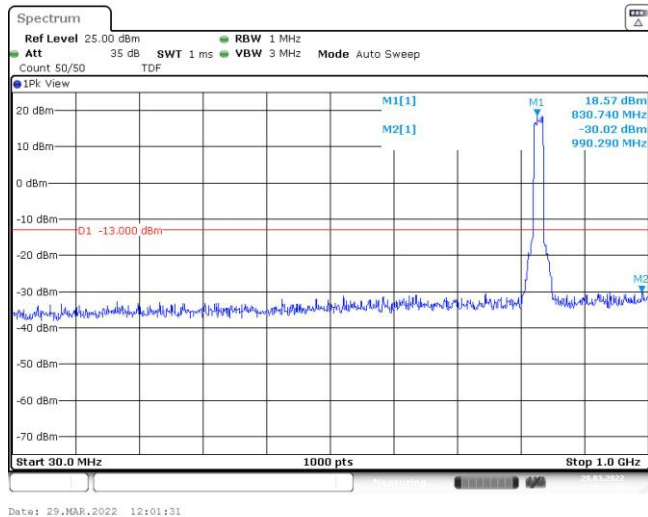

Band26-15MHz-16QAM-26865-75RB#0-Range1:30~1000MHz