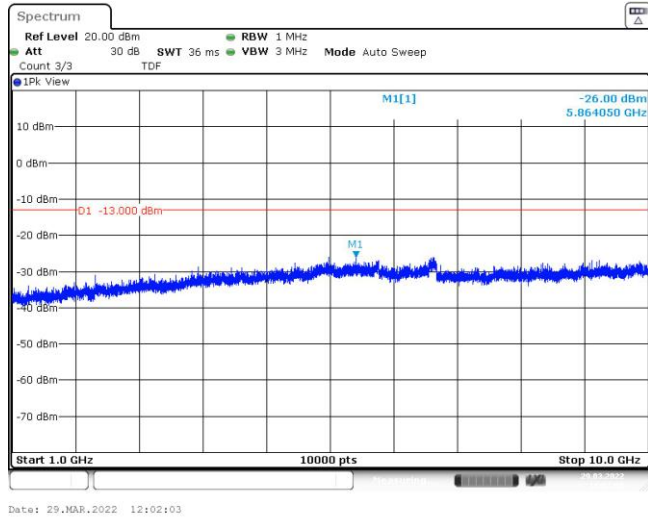

Band26-15MHz-QPSK-26915-75RB#0-Range2:1000~10000MHz