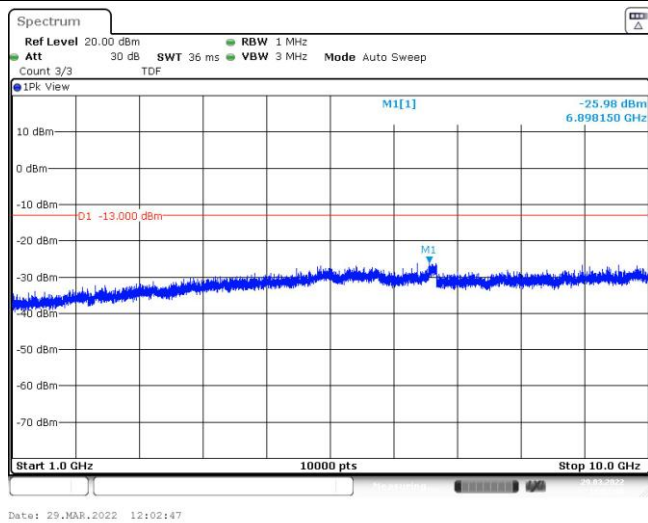

Band26-15MHz-QPSK-26865-75RB#0-Range2:1000~10000MHz

Band26-15MHz-QPSK-26915-75RB#0-Range1:30~1000MHz

Band26-15MHz-QPSK-26915-75RB#0-Range2:1000~10000MHz

Band26-15MHz-QPSK-26965-75RB#0-Range1:30~1000MHz

Band26-15MHz-QPSK-26965-75RB#0-Range2:1000~10000MHz