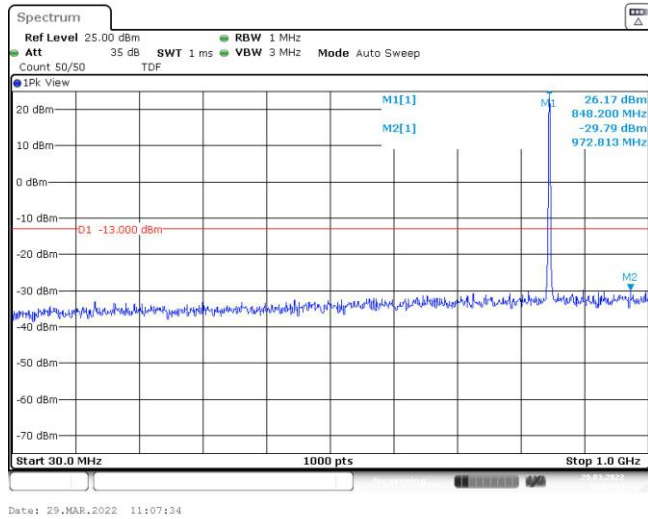

Band26-1.4MHz-QPSK-27033-6RB#0-Range1:30~1000MHz