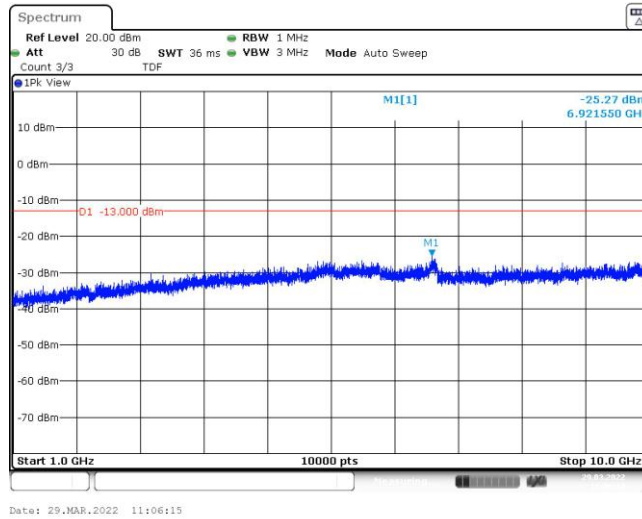

Band26-1.4MHz-QPSK-26797-6RB#0-Range2:1000~10000MHz