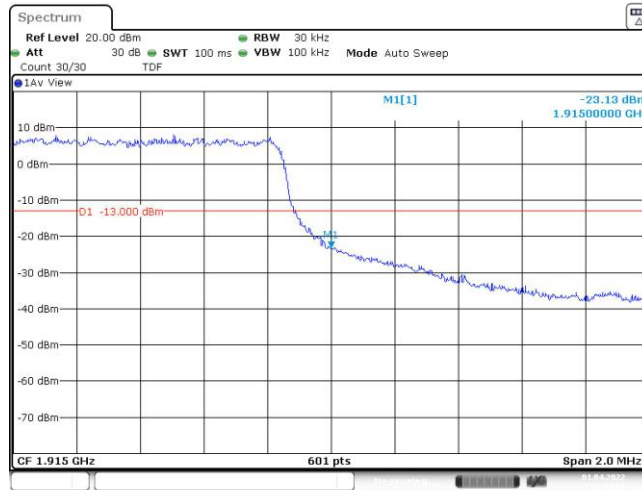

Band25-1.4MHz-QPSK-26683-6RB#0

Date: 1.APR.2022 11:44:08