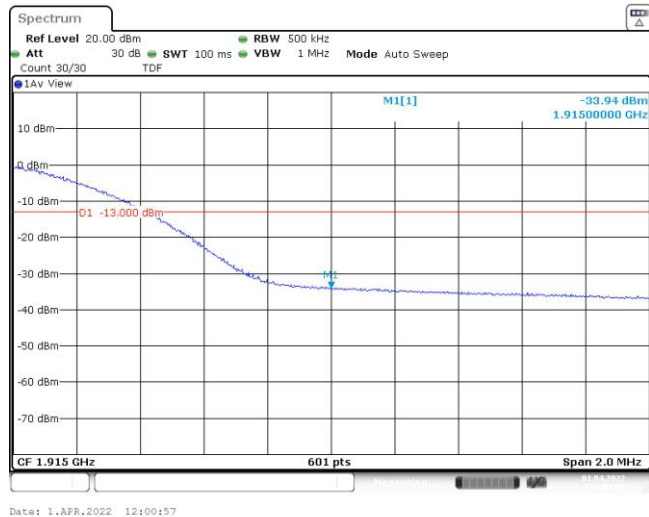

Band25-15MHz-16QAM-26115-75RB#0

Band25-15MHz-16QAM-26615-75RB#0

Band25-20MHz-QPSK-26140-100RB#0

Band25-20MHz-QPSK-26590-100RB#0

Band25-20MHz-16QAM-26140-100RB#0

Band25-20MHz-16QAM-26590-100RB#0

Appendix E: Conducted Spurious Emission