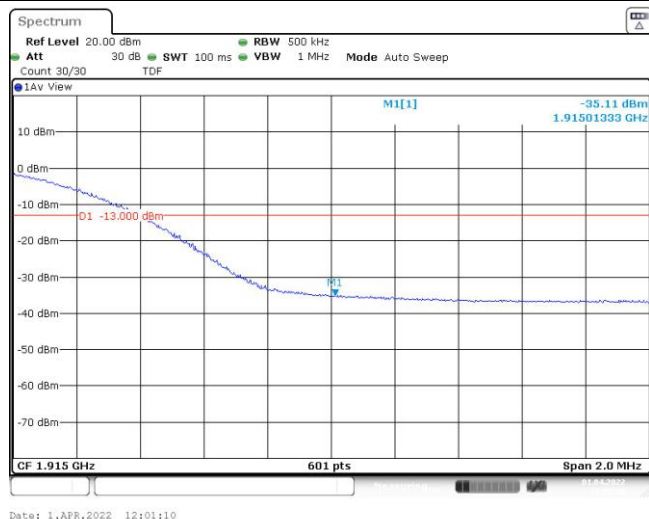

Band25-15MHz-16QAM-26115-75RB#0

Band25-15MHz-16QAM-26615-75RB#0

Band25-20MHz-QPSK-26140-100RB#0

Band25-20MHz-QPSK-26590-100RB#0

Band25-20MHz-16QAM-26140-100RB#0

Band25-20MHz-16QAM-26590-100RB#0

Appendix E: Conducted Spurious Emission