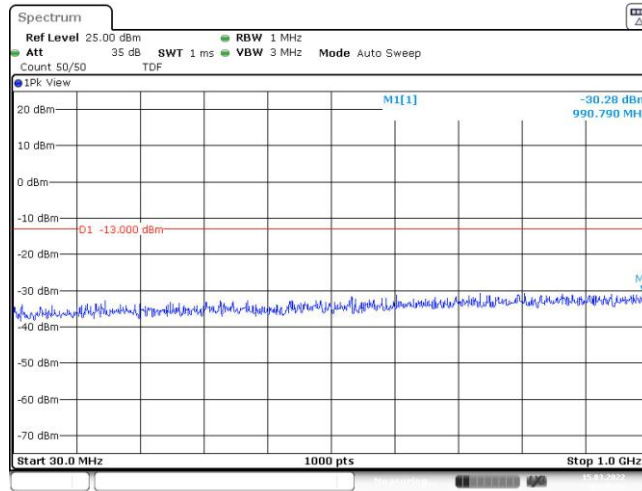

Test Graphs

Band25-1.4MHz-QPSK-26047-1RB#0-Range1:30~1000MHz

Date: 15.MAR.2022 09:30:53