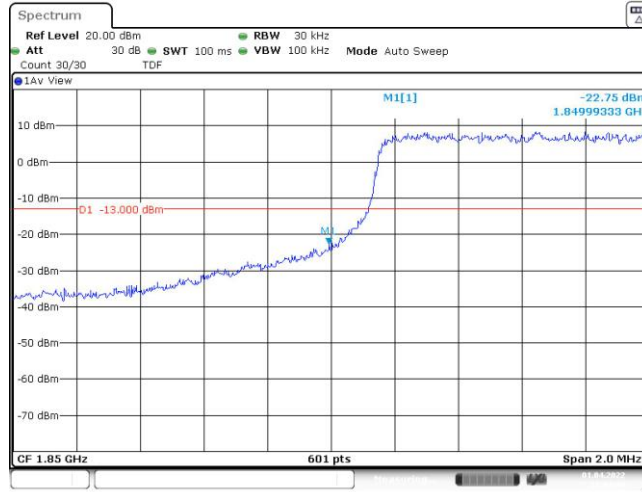

Test Graphs

Band25-1.4MHz-QPSK-26047-6RB#0

Date: 1.APR.2022 11:43:35