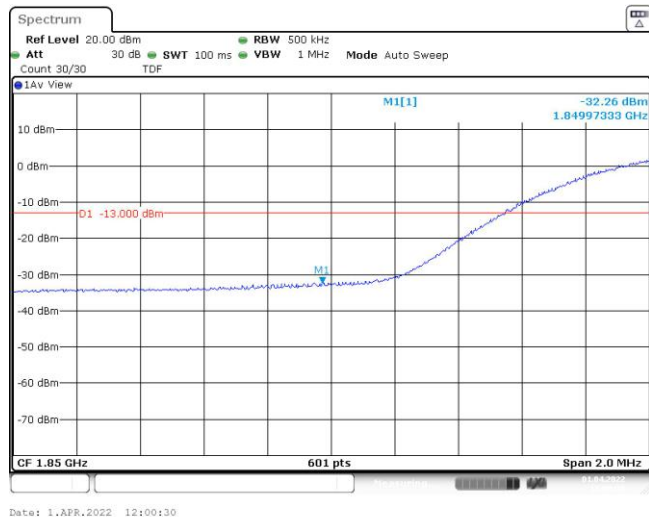

Band25-15MHz-16QAM-26115-75RB#0

Band25-15MHz-16QAM-26615-75RB#0

Band25-20MHz-QPSK-26140-100RB#0

Band25-20MHz-QPSK-26590-100RB#0

Band25-20MHz-16QAM-26140-100RB#0

Band25-20MHz-16QAM-26590-100RB#0

Appendix E: Conducted Spurious Emission