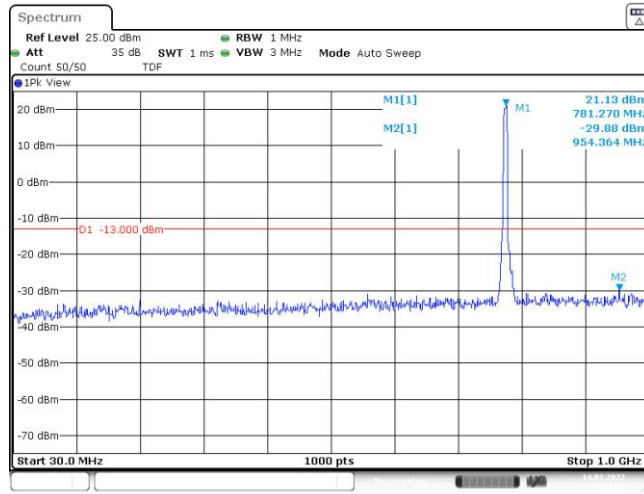

Test Graphs

Band13-5MHz-QPSK-23205-25RB#0-Range1:30~1000MHz

Date: 14.MAR.2022 17:37:33