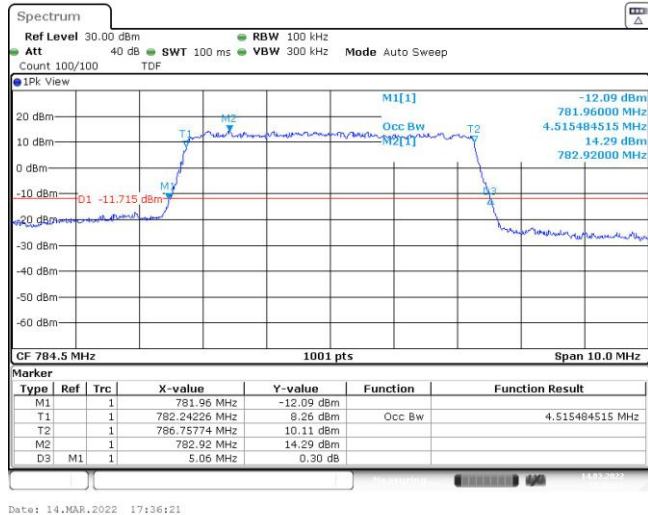

# Test Graphs

Band13-5MHz-16QAM-23205-25RB#0

Band13-5MHz-16QAM-23230-25RB#0

Band13-5MHz-16QAM-23255-25RB#0