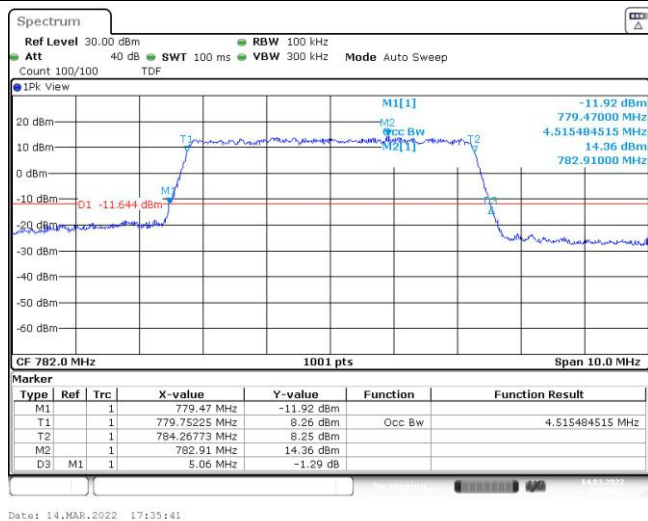

# Test Graphs

Band13-5MHz-16QAM-23205-25RB#0

Band13-5MHz-16QAM-23230-25RB#0

Band13-5MHz-16QAM-23255-25RB#0