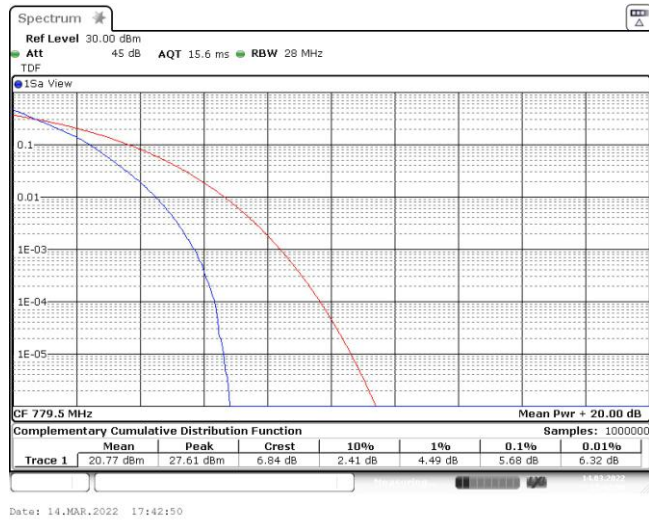

Test Graphs

Band13-5MHz-QPSK-23205-25RB#0