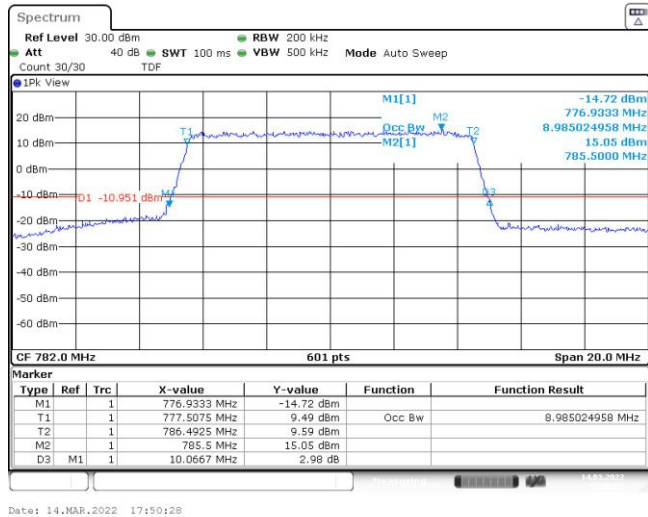

Band13-10MHz-QPSK-23230-50RB#0