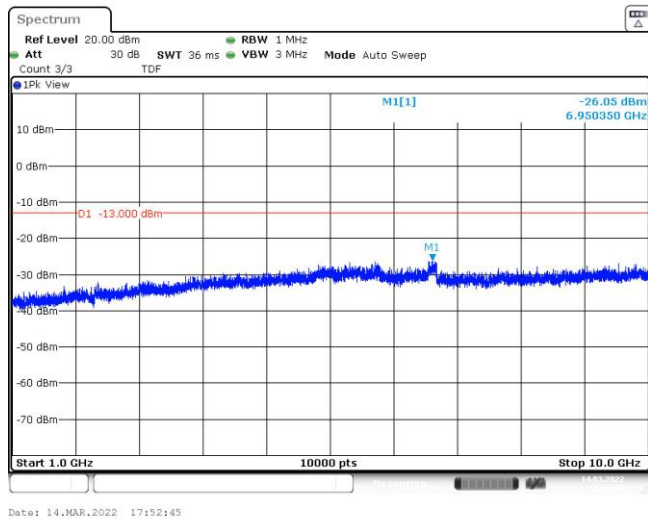

Band13-10MHz-16QAM-23230-50RB#0-Range1:30~1000MHz