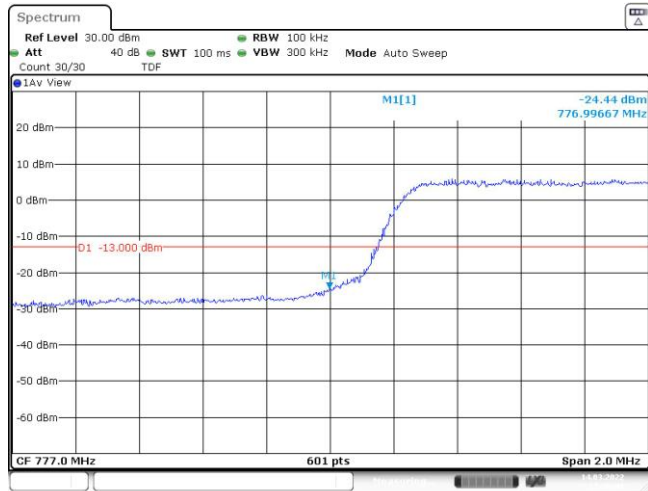

Test Graphs

Band13-5MHz-QPSK-23205-25RB#0

Date: 14.MAR.2022 17:36:40