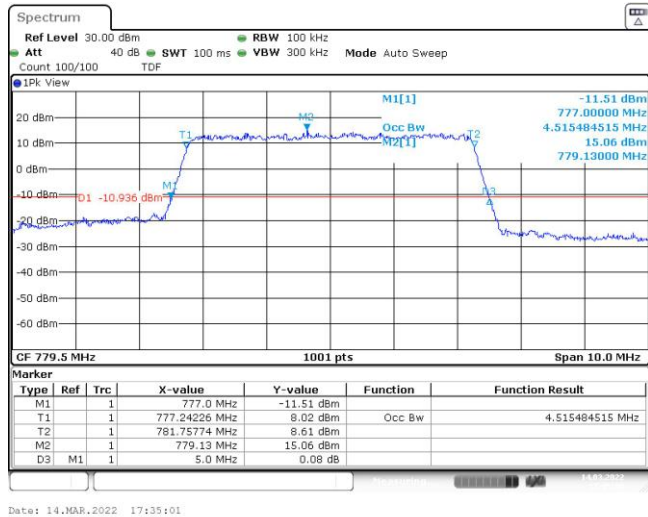

Band13-5MHz-16QAM-23205-25RB#0