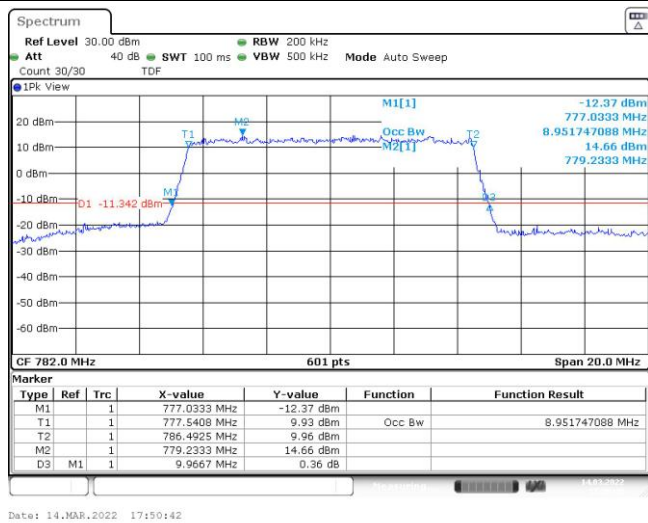

Band13-10MHz-16QAM-23230-50RB#0