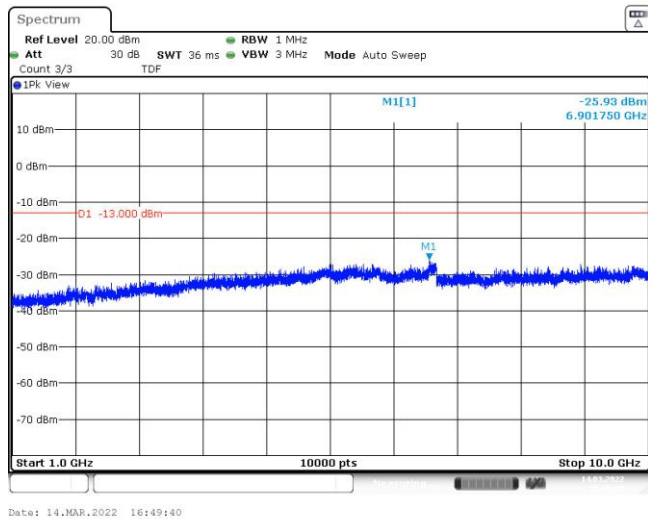

Band12-10MHz-16QAM-23060-50RB#0-Range2:1000~10000MHz