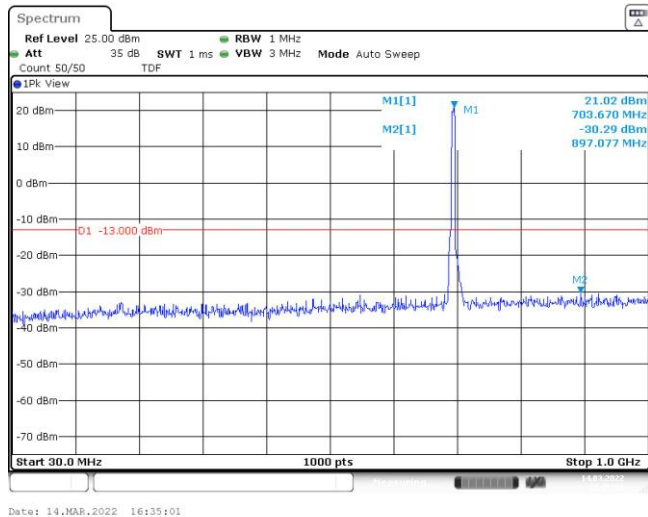

Band12-5MHz-16QAM-23035-25RB#0-Range1:30~1000MHz