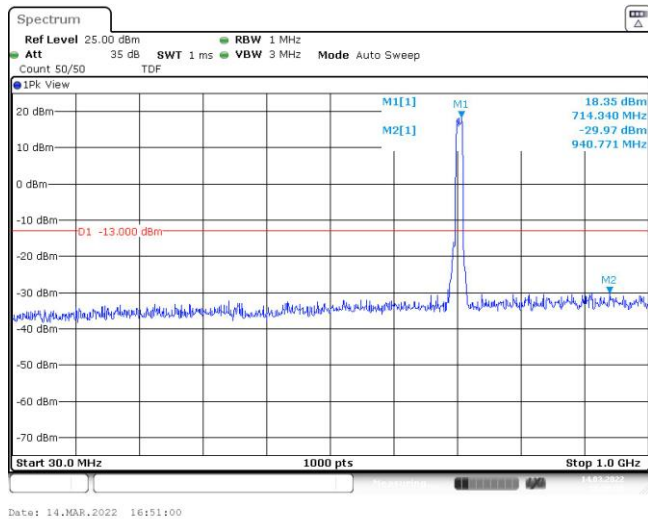

Band12-10MHz-16QAM-23060-50RB#0-Range2:1000~10000MHz

Band12-10MHz-16QAM-23095-50RB#0-Range1:30~1000MHz

Band12-10MHz-16QAM-23095-50RB#0-Range2:1000~10000MHz

Band12-10MHz-16QAM-23130-50RB#0-Range1:30~1000MHz