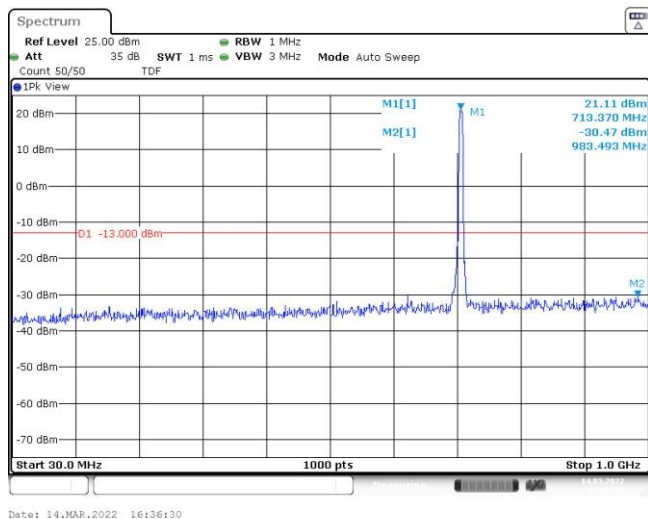

Band12-5MHz-16QAM-23035-25RB#0-Range1:30~1000MHz

Band12-5MHz-16QAM-23035-25RB#0-Range2:1000~10000MHz

Band12-5MHz-16QAM-23095-25RB#0-Range1:30~1000MHz

Band12-5MHz-16QAM-23095-25RB#0-Range2:1000~10000MHz

Band12-5MHz-16QAM-23155-25RB#0-Range1:30~1000MHz