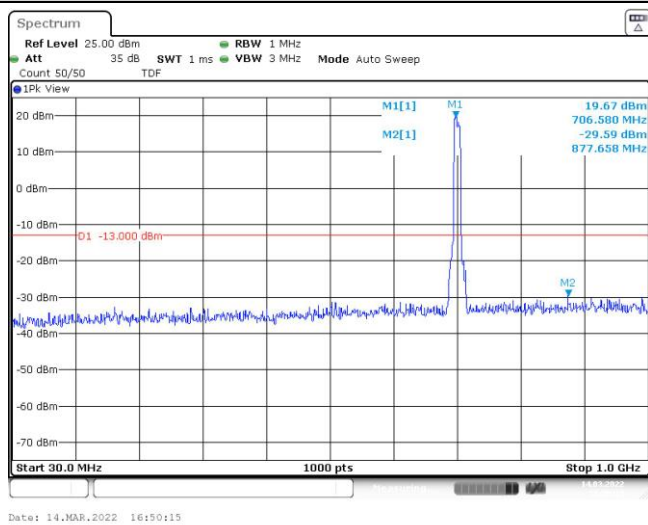

Band12-10MHz-16QAM-23095-50RB#0-Range1:30~1000MHz