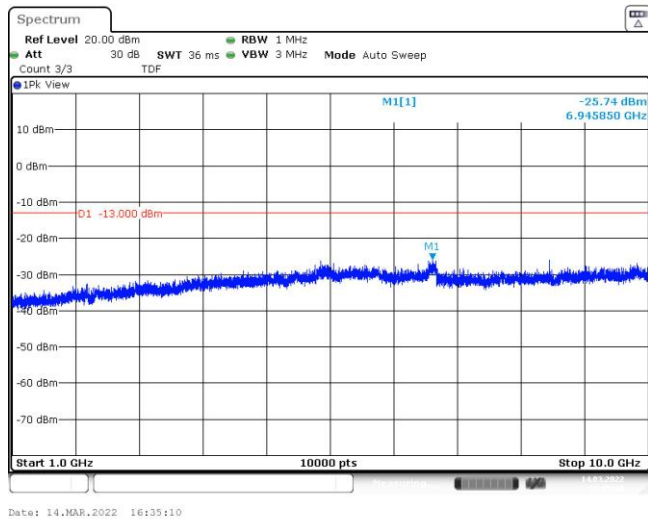

Band12-5MHz-16QAM-23035-25RB#0-Range2:1000~10000MHz