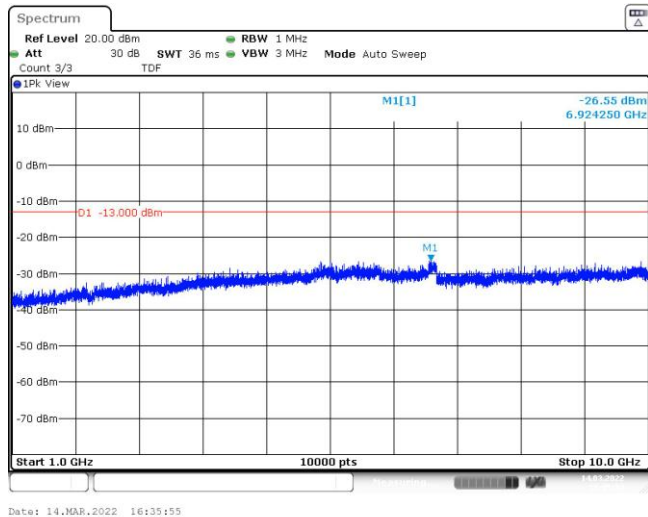

Band12-5MHz-16QAM-23035-25RB#0-Range1:30~1000MHz

Band12-5MHz-16QAM-23035-25RB#0-Range2:1000~10000MHz

Band12-5MHz-16QAM-23095-25RB#0-Range1:30~1000MHz

Band12-5MHz-16QAM-23095-25RB#0-Range2:1000~10000MHz

Band12-5MHz-16QAM-23155-25RB#0-Range1:30~1000MHz