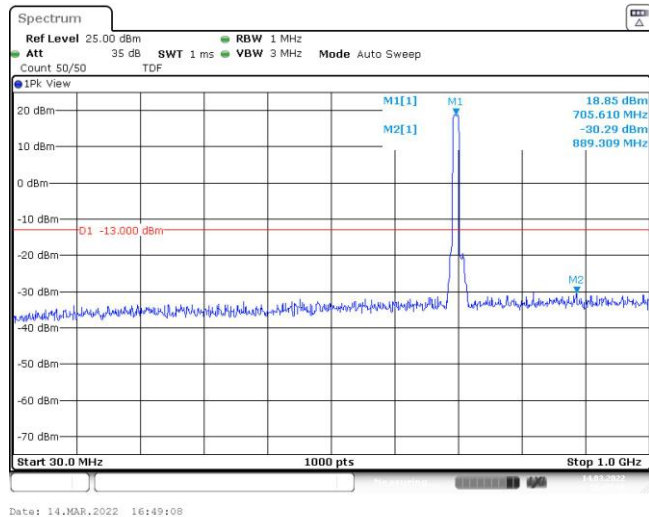

Band12-10MHz-QPSK-23060-50RB#0-Range1:30~1000MHz