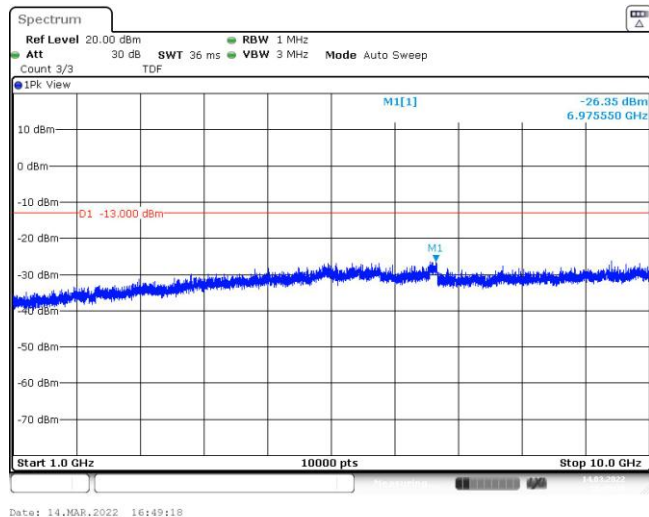

Band12-10MHz-QPSK-23060-50RB#0-Range2: 1000~10000MHz