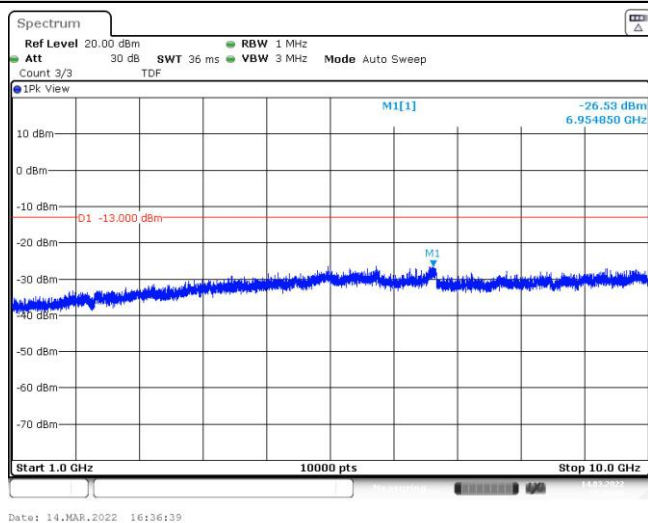

Band12-5MHz-16QAM-23155-25RB#0-Range2:1000~10000MHz