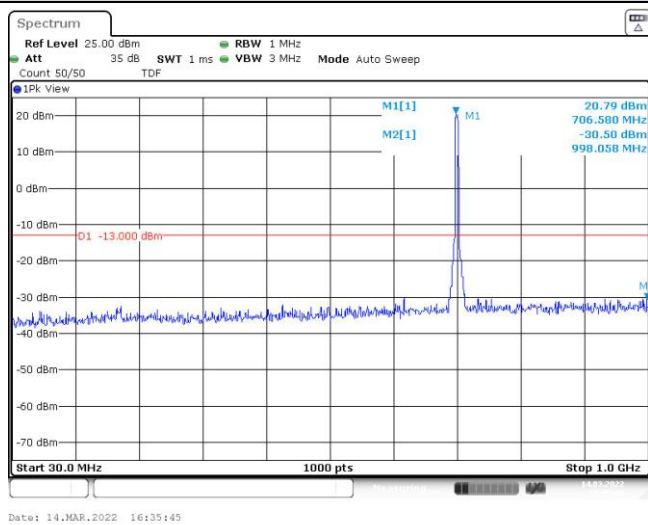

Band12-5MHz-16QAM-23095-25RB#0-Range1:30~1000MHz