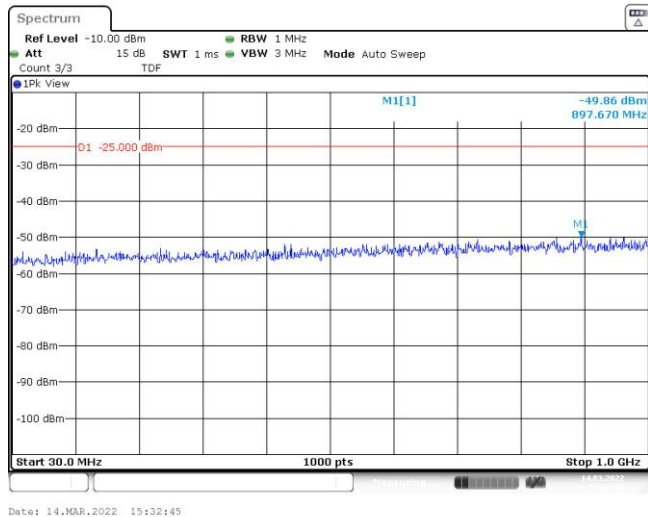

Band7-15MHz-16QAM-21100-75RB#0-Range2:1000~3000MHz

Band7-15MHz-16QAM-21100-75RB#0-Range3:3000~26500MHz

Band7-15MHz-16QAM-21375-75RB#0-Range1:30~1000MHz