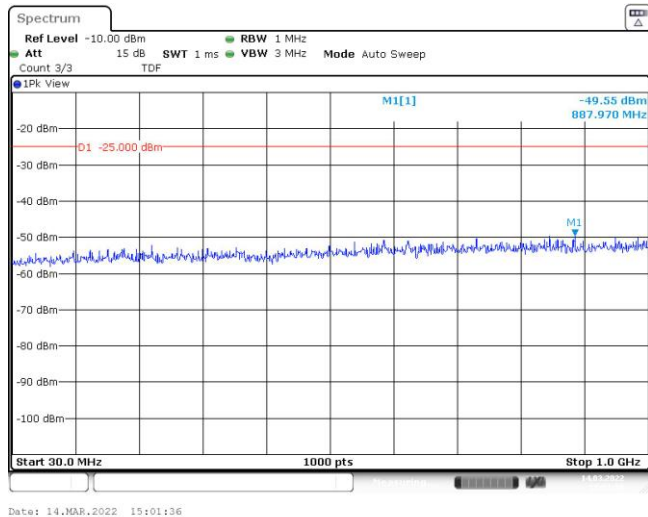

Band7-5MHz-16QAM-21100-25RB#0-Range1:30~1000MHz