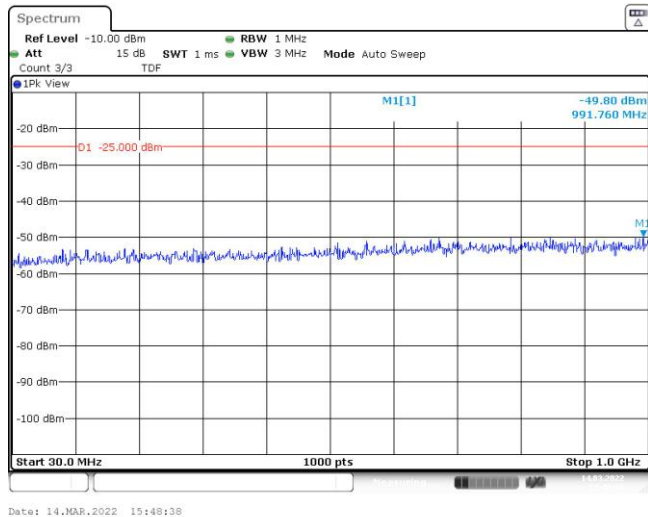

Band7-20MHz-16QAM-21100-100RB#0-Range1:30~1000MHz