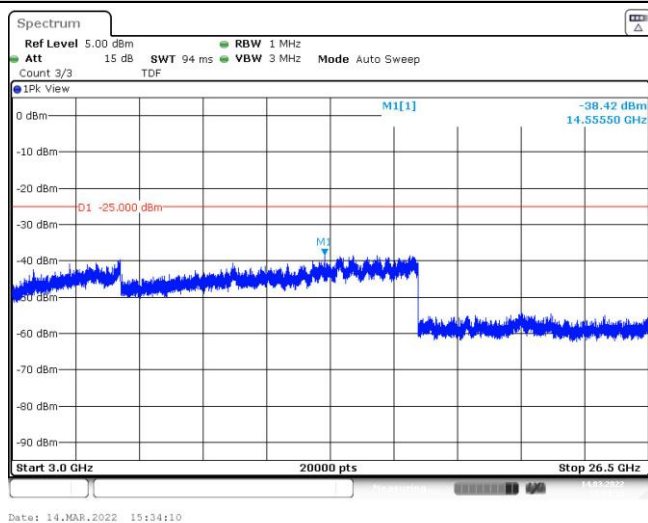

Band7-15MHz-16QAM-21375-75RB#0-Range3:3000~26500MHz

Band7-20MHz-QPSK-20850-100RB#0-Range1:30~1000MHz