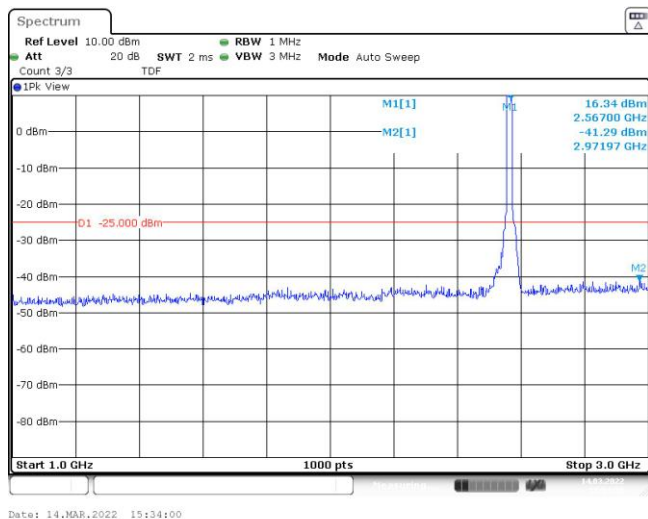

Band7-15MHz-16QAM-21375-75RB#0-Range2:1000~3000MHz