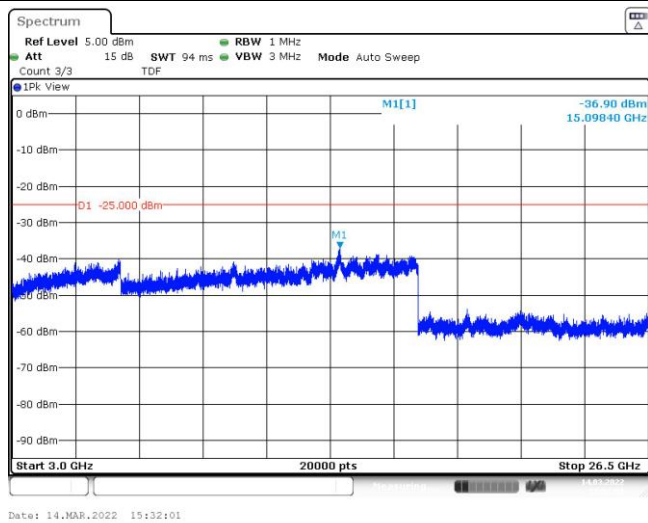

Band7-15MHz-16QAM-20825-75RB#0-Range3:3000~26500MHz

Band7-15MHz-16QAM-21100-75RB#0-Range1:30~1000MHz