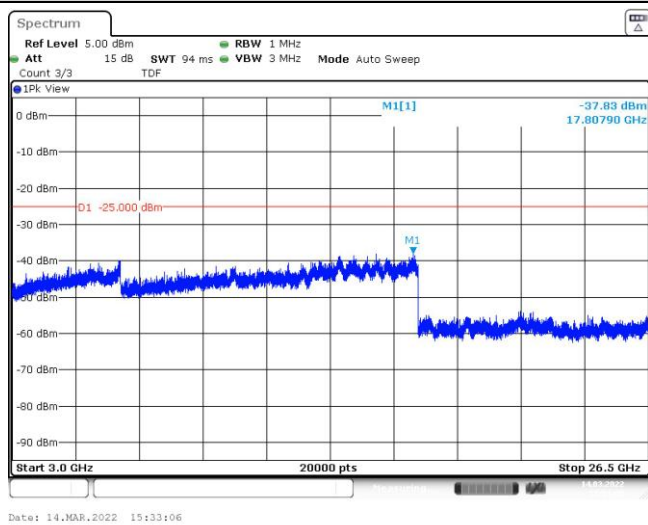

Band7-15MHz-16QAM-20825-75RB#0-Range2:1000~3000MHz

Band7-15MHz-16QAM-20825-75RB#0-Range3:3000~26500MHz

Band7-15MHz-16QAM-21100-75RB#0-Range1:30~1000MHz

Band7-15MHz-16QAM-21100-75RB#0-Range2:1000~3000MHz

Band7-15MHz-16QAM-21100-75RB#0-Range3:3000~26500MHz