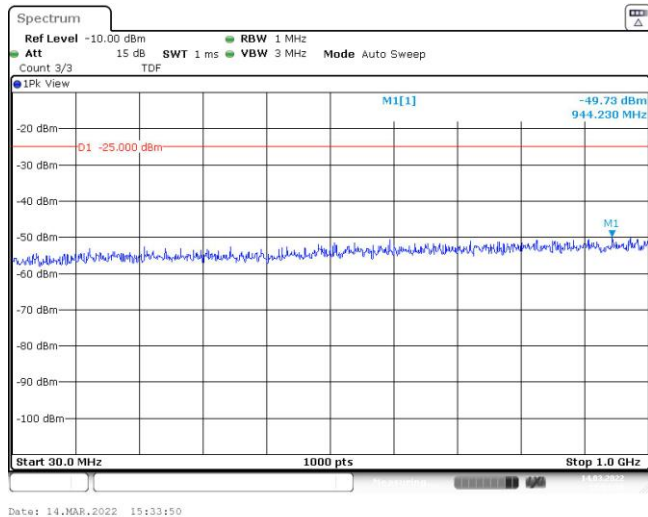

Band7-15MHz-16QAM-21375-75RB#0-Range2:1000~3000MHz

Band7-15MHz-16QAM-21375-75RB#0-Range3:3000~26500MHz

Band7-20MHz-QPSK-20850-100RB#0-Range1:30~1000MHz