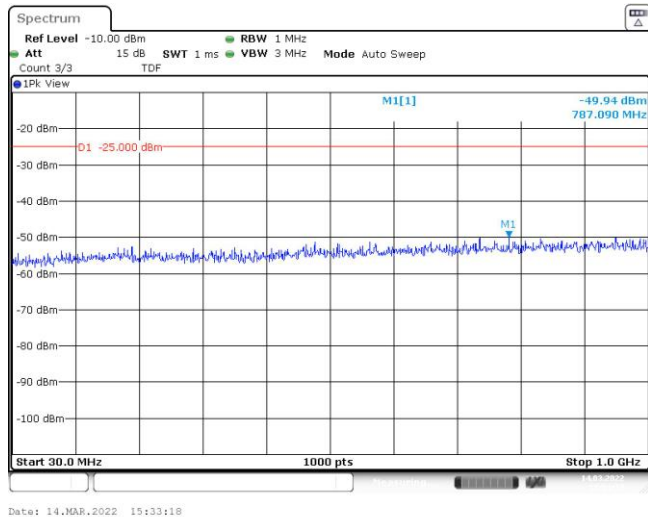

Band7-15MHz-QPSK-21375-75RB#0-Range1:30~1000MHz