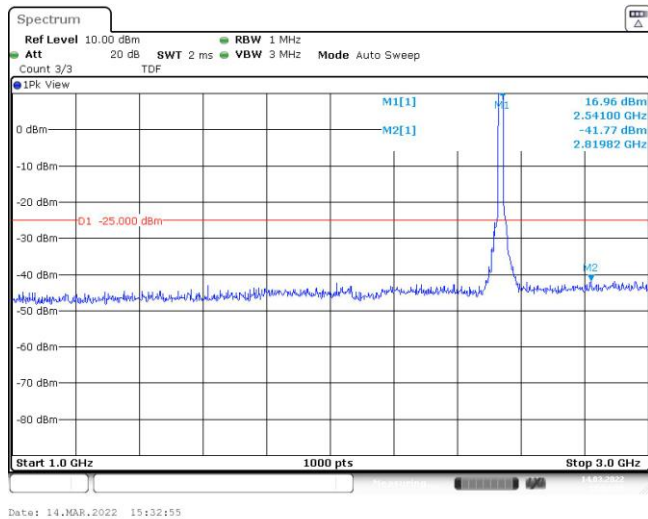

Band7-15MHz-16QAM-20825-75RB#0-Range2:1000~3000MHz

Band7-15MHz-16QAM-20825-75RB#0-Range3:3000~26500MHz

Band7-15MHz-16QAM-21100-75RB#0-Range1:30~1000MHz

Band7-15MHz-16QAM-21100-75RB#0-Range2:1000~3000MHz

Band7-15MHz-16QAM-21100-75RB#0-Range3:3000~26500MHz