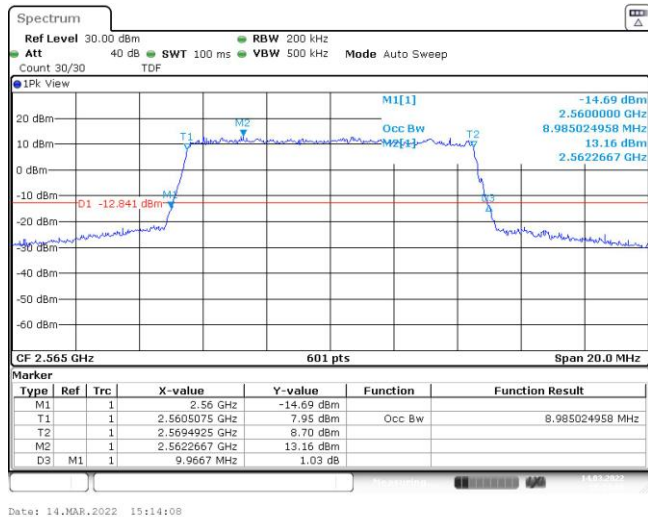

Band7-15MHz-QPSK-20825-75RB#0

Band7-15MHz-QPSK-21100-75RB#0

Band7-15MHz-QPSK-21375-75RB#0