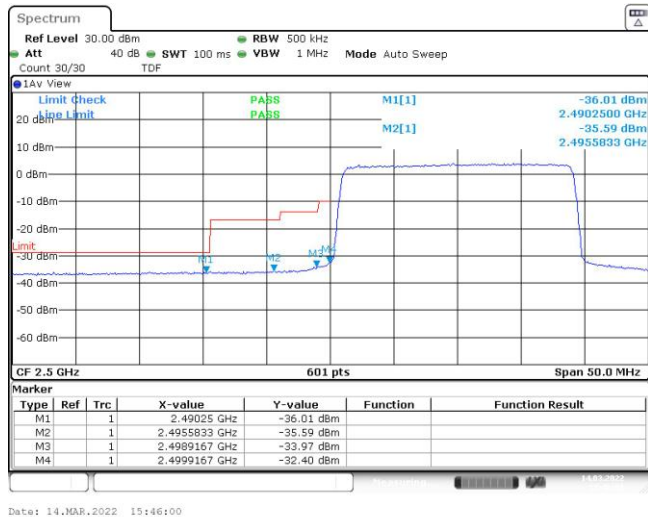

Band7-15MHz-QPSK-21375-75RB#0

Date: 14.MAR.2022 15:30:40

Band7-15MHz-16QAM-20825-75RB#0

Date: 14.MAR.2022 15:30:24

Band7-15MHz-16QAM-21375-75RB#0

Date: 14.MAR.2022 15:30:56

Band7-20MHz-QPSK-20850-100RB#0

Band7-20MHz-QPSK-21350-100RB#0