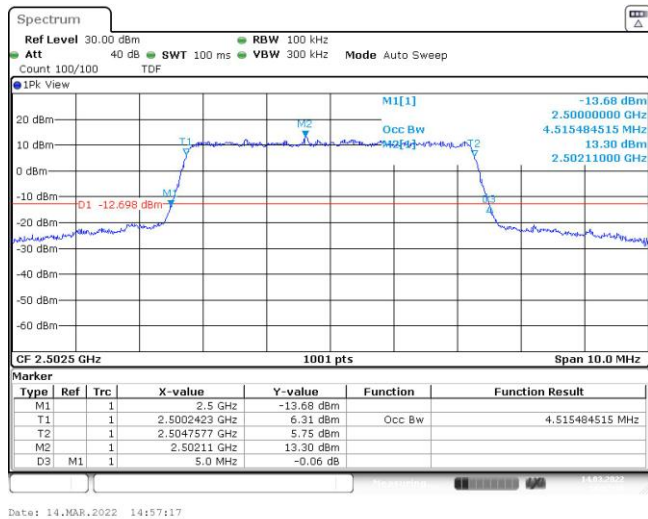

Band7-5MHz-16QAM-20775-25RB#0