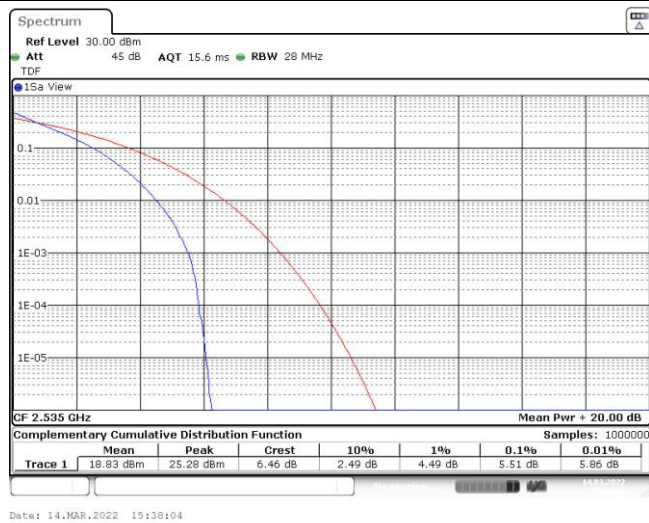

Band7-10MHz-16QAM-21100-50RB#0

Band7-10MHz-16QAM-21400-50RB#0

Band7-15MHz-QPSK-20825-75RB#0

Band7-15MHz-QPSK-21100-75RB#0

Band7-15MHz-QPSK-21375-75RB#0

Band7-15MHz-16QAM-20825-75RB#0

Band7-15MHz-16QAM-21100-75RB#0