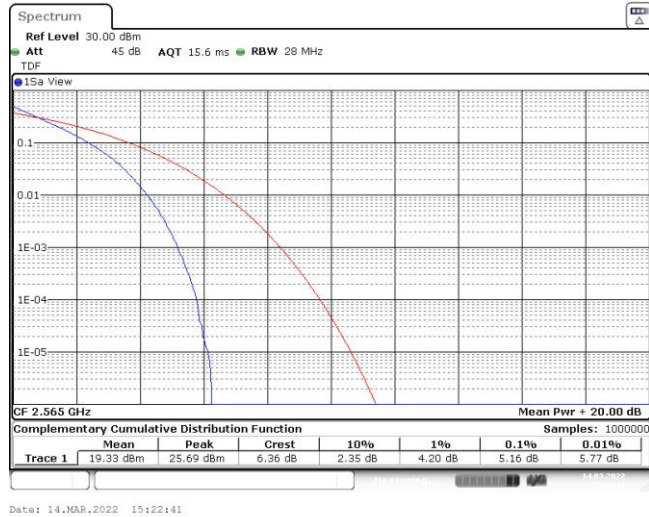

Band7-5MHz-16QAM-21425-25RB#0

Date: 14.MAR.2022 15:07:10

Band7-10MHz-QPSK-20800-50RB#0

Date: 14.MAR.2022 15:21:55

Band7-10MHz-QPSK-21100-50RB#0

Date: 14.MAR.2022 15:22:18

Band7-10MHz-QPSK-21400-50RB#0

Band7-10MHz-16QAM-20800-50RB#0