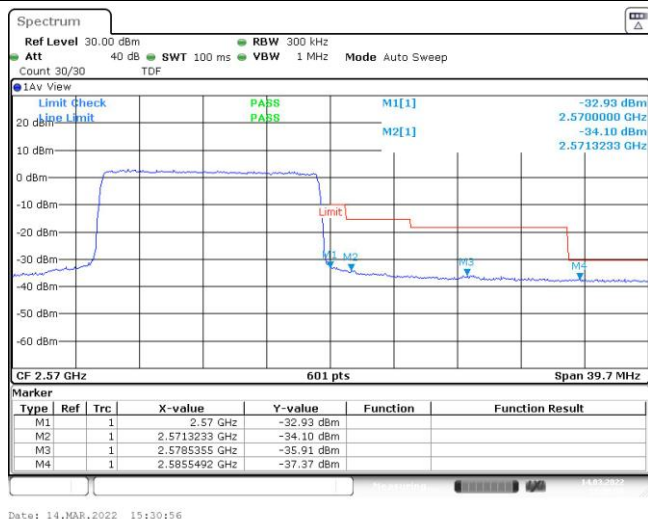

Band7-15MHz-QPSK-21375-75RB#0

Date: 14.MAR.2022 15:30:40

Band7-15MHz-16QAM-20825-75RB#0

Date: 14.MAR.2022 15:30:24

Band7-15MHz-16QAM-21375-75RB#0

Date: 14.MAR.2022 15:30:56

Band7-20MHz-QPSK-20850-100RB#0

Band7-20MHz-QPSK-21350-100RB#0