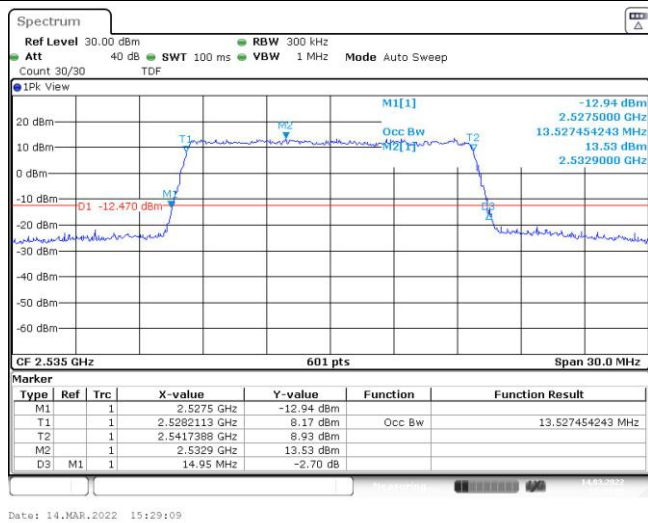

Band7-15MHz-QPSK-21100-75RB#0

Band7-15MHz-QPSK-21375-75RB#0