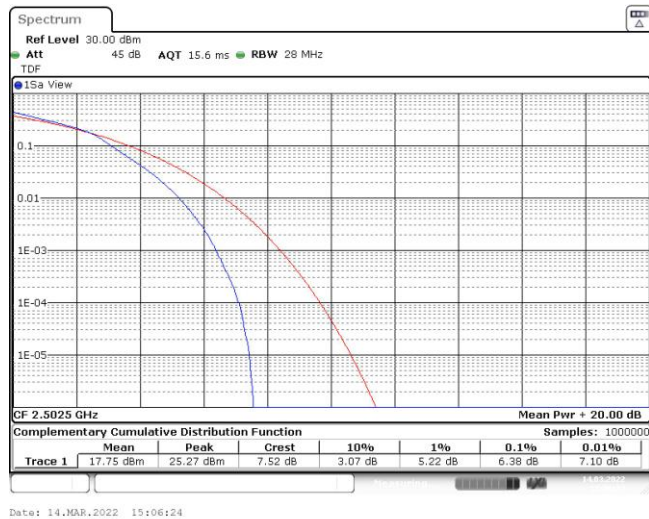

Test Graphs

Band7-5MHz-QPSK-20775-25RB#0

Date: 14.MAR.2022 15:06:13

Band7-5MHz-QPSK-21100-25RB#0

Date: 14.MAR.2022 15:06:16

Band7-5MHz-QPSK-21425-25RB#0

Band7-5MHz-16QAM-20775-25RB#0

Band7-5MHz-16QAM-21100-25RB#0