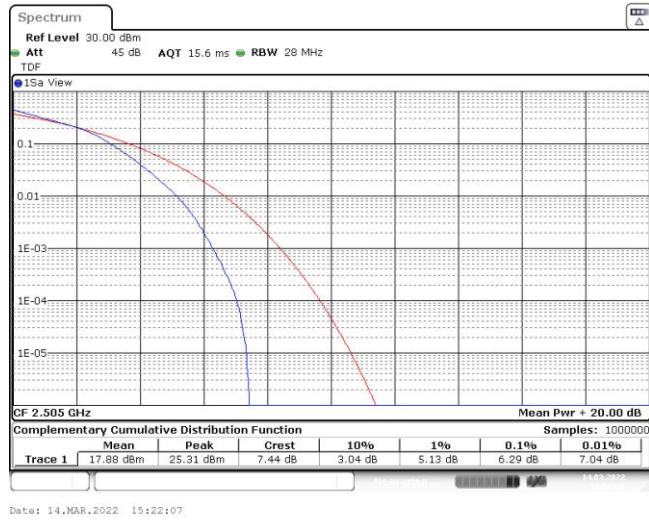

Band7-5MHz-16QAM-21425-25RB#0

Date: 14.MAR.2022 15:07:10

Band7-10MHz-QPSK-20800-50RB#0

Date: 14.MAR.2022 15:21:55

Band7-10MHz-QPSK-21100-50RB#0

Date: 14.MAR.2022 15:22:18

Band7-10MHz-QPSK-21400-50RB#0

Band7-10MHz-16QAM-20800-50RB#0