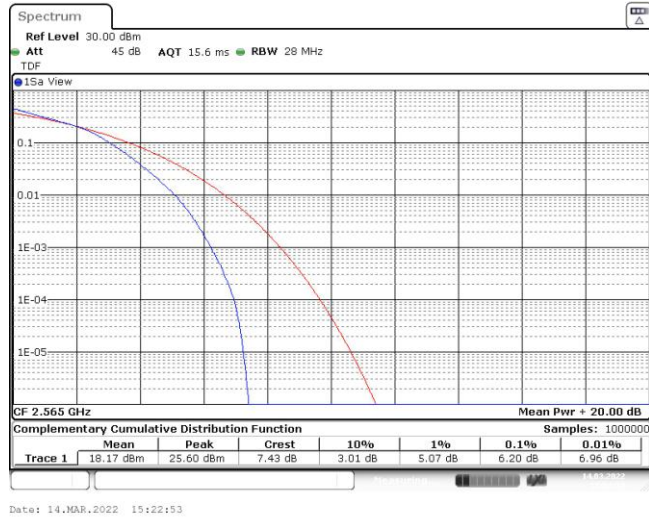

Band7-10MHz-16QAM-21400-50RB#0