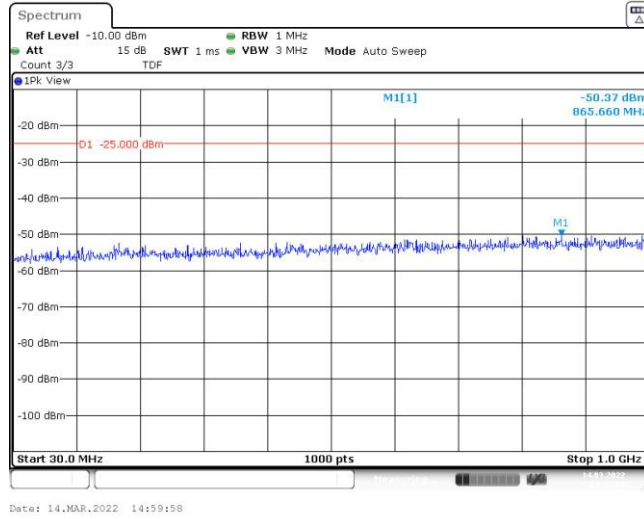

Test Graphs

Band7-5MHz-QPSK-20775-25RB#0-Range1:30~1000MHz