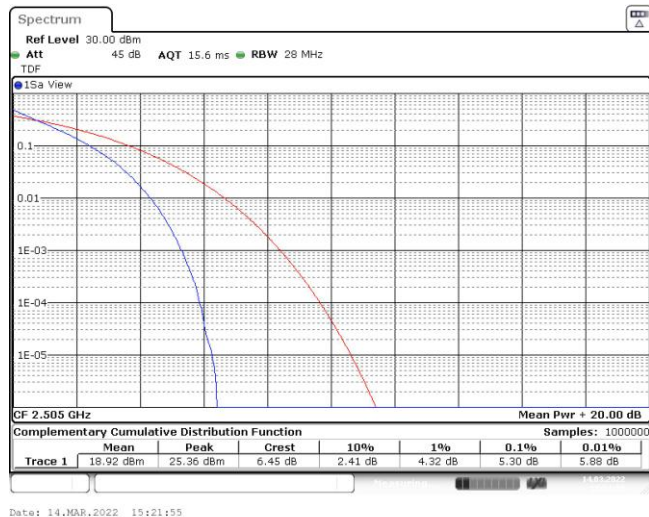

Band7-10MHz-QPSK-20800-50RB#0

Date: 14.MAR.2022 15:21:55