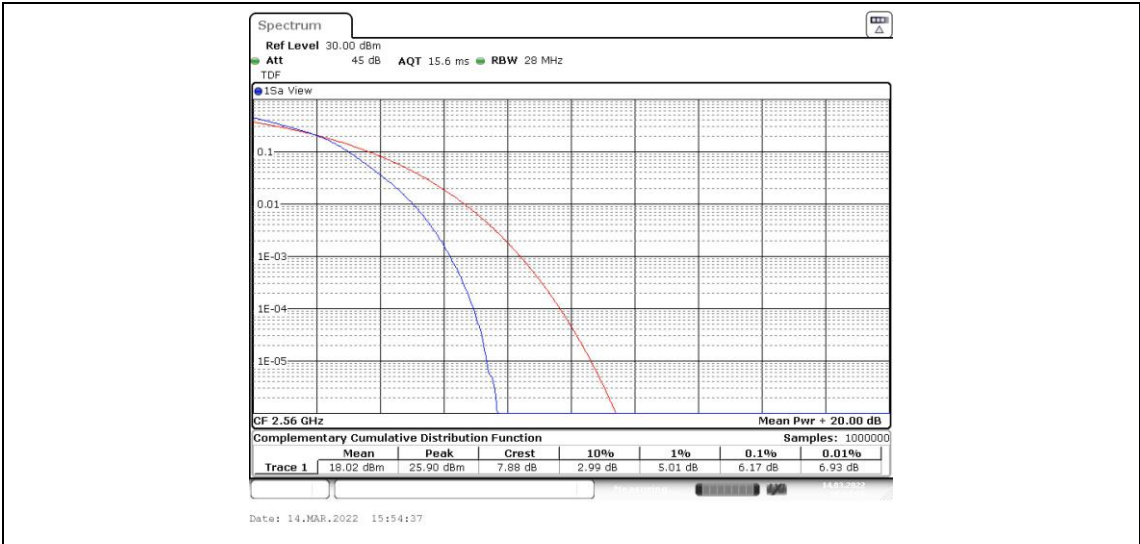

Appendix C: 26dB Bandwidth and Occupied Bandwidth

Test Result

Band	Bandwidth	Modulation	Channel	RB Configuration	Occupied Bandwidth (MHz)	26dB Bandwidth (MHz)	Verdict
Band7	5MHz	QPSK	20775	25RB#0	4.515	5.050	PASS
Band7	5MHz	QPSK	21100	25RB#0	4.525	5.050	PASS
Band7	5MHz	QPSK	21425	25RB#0	4.515	5.070	PASS
Band7	5MHz	16QAM	20775	25RB#0	4.515	5.000	PASS
Band7	5MHz	16QAM	21100	25RB#0	4.505	5.020	PASS
Band7	5MHz	16QAM	21425	25RB#0	4.505	5.060	PASS
Band7	10MHz	QPSK	20800	50RB#0	8.985	10.033	PASS
Band7	10MHz	QPSK	21100	50RB#0	8.985	10.000	PASS
Band7	10MHz	QPSK	21400	50RB#0	8.985	10.033	PASS
Band7	10MHz	16QAM	20800	50RB#0	8.985	10.033	PASS
Band7	10MHz	16QAM	21100	50RB#0	8.985	9.933	PASS
Band7	10MHz	16QAM	21400	50RB#0	8.985	9.967	PASS
Band7	15MHz	QPSK	20825	75RB#0	13.527	14.900	PASS
Band7	15MHz	QPSK	21100	75RB#0	13.527	14.950	PASS
Band7	15MHz	QPSK	21375	75RB#0	13.527	15.000	PASS
Band7	15MHz	16QAM	20825	75RB#0	13.478	14.850	PASS
Band7	15MHz	16QAM	21100	75RB#0	13.478	14.900	PASS
Band7	15MHz	16QAM	21375	75RB#0	13.478	14.850	PASS
Band7	20MHz	QPSK	20850	100RB#0	17.97	19.733	PASS
Band7	20MHz	QPSK	21100	100RB#0	18.103	19.867	PASS
Band7	20MHz	QPSK	21350	100RB#0	18.037	19.800	PASS
Band7	20MHz	16QAM	20850	100RB#0	18.103	19.933	PASS
Band7	20MHz	16QAM	21100	100RB#0	18.17	19.867	PASS
Band7	20MHz	16QAM	21350	100RB#0	18.037	19.933	PASS