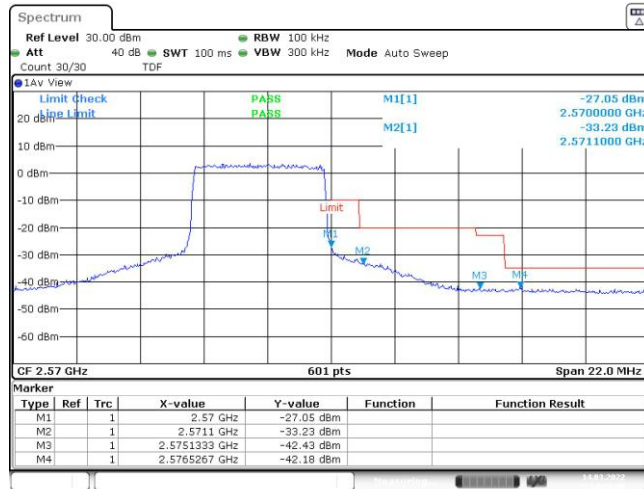

Test Graphs

Band7-5MHz-QPSK-20775-25RB#0

Band7-5MHz-QPSK-21425-25RB#0

Band7-5MHz-16QAM-20775-25RB#0

Band7-5MHz-16QAM-21425-25RB#0

Date: 14.MAR.2022 14:59:45

Band7-10MHz-QPSK-20800-50RB#0

Date: 14.MAR.2022 15:14:30