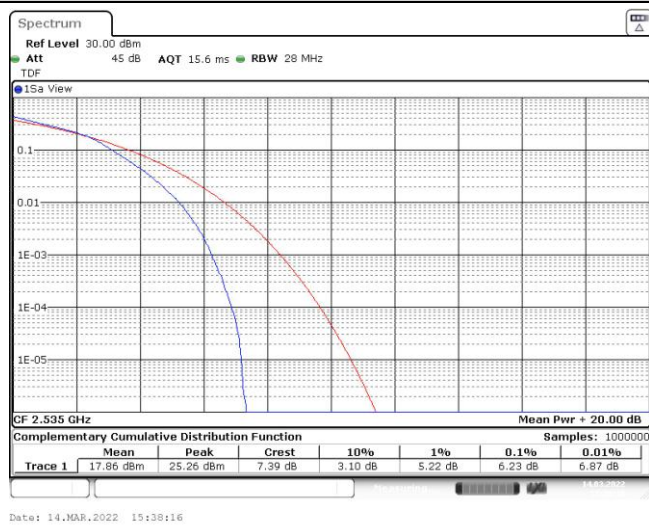

Band7-10MHz-16QAM-21100-50RB#0

Band7-10MHz-16QAM-21400-50RB#0

Band7-15MHz-QPSK-20825-75RB#0

Band7-15MHz-QPSK-21100-75RB#0

Band7-15MHz-QPSK-21375-75RB#0

Band7-15MHz-16QAM-20825-75RB#0

Band7-15MHz-16QAM-21100-75RB#0