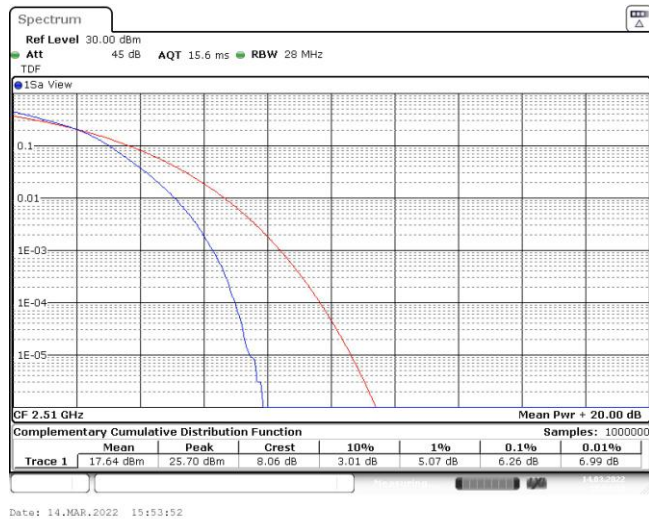

Band7-20MHz-16QAM-20850-100RB#0