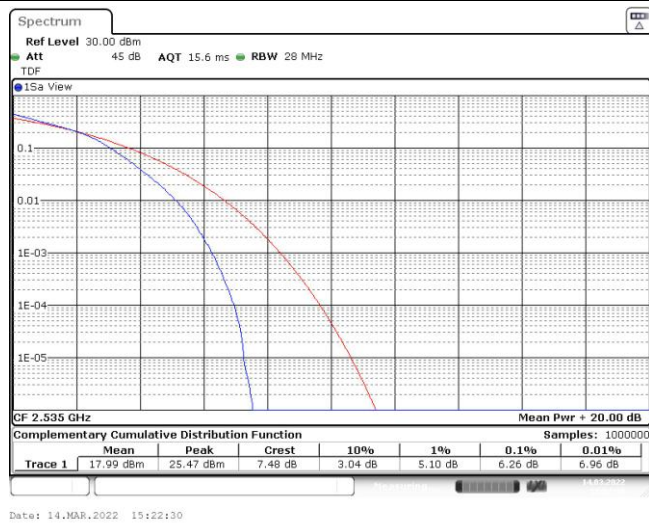

Band7-10MHz-16QAM-21100-50RB#0