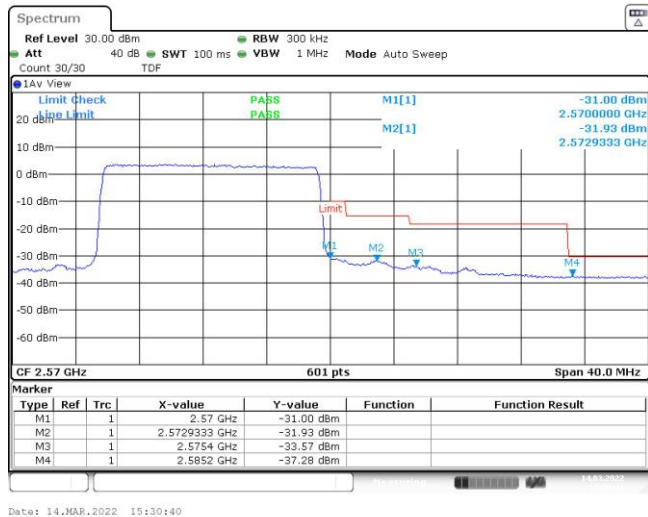

Date: 14.MAR.2022 15:30:40