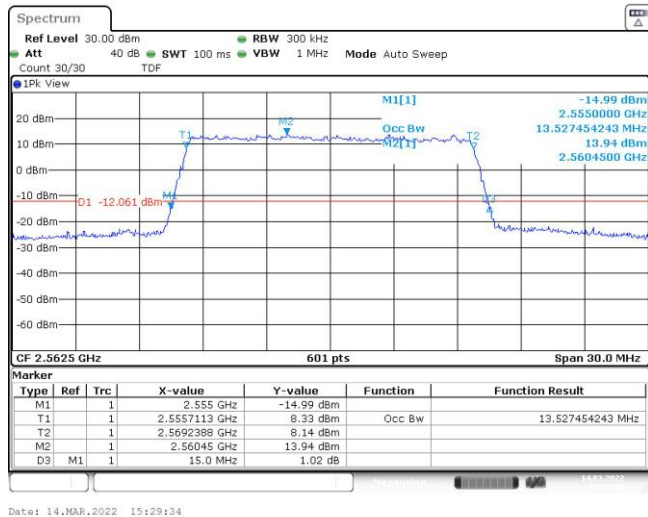

Band7-15MHz-16QAM-20825-75RB#0

Band7-15MHz-16QAM-21100-75RB#0

Band7-15MHz-16QAM-21375-75RB#0