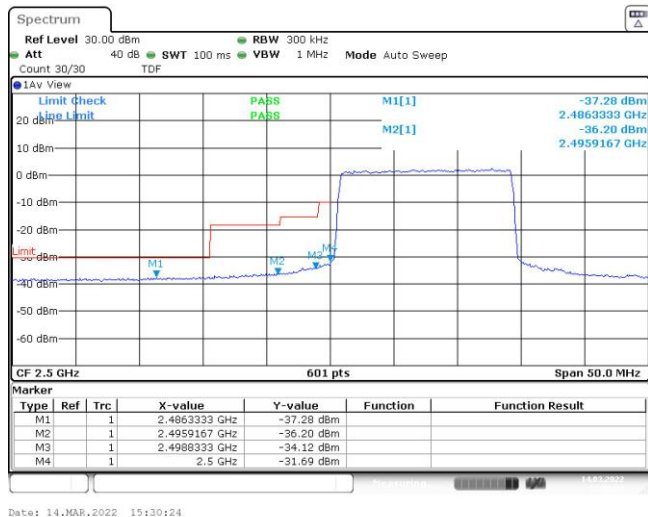

Band7-15MHz-16QAM-20825-75RB#0

Date: 14.MAR.2022 15:30:24