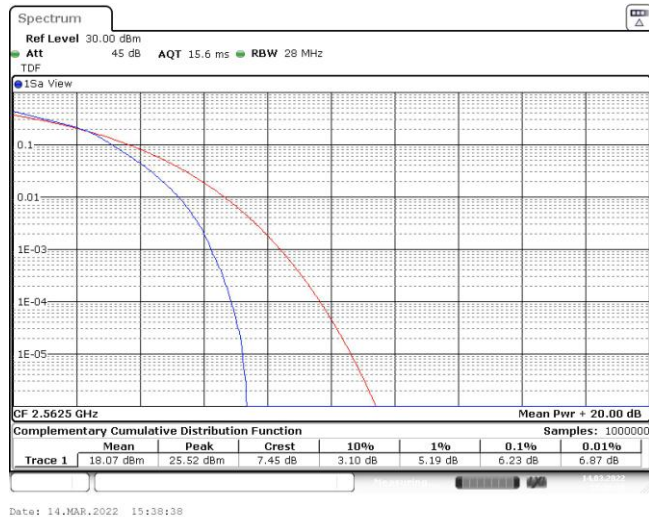

Band7-15MHz-16QAM-21375-75RB#0