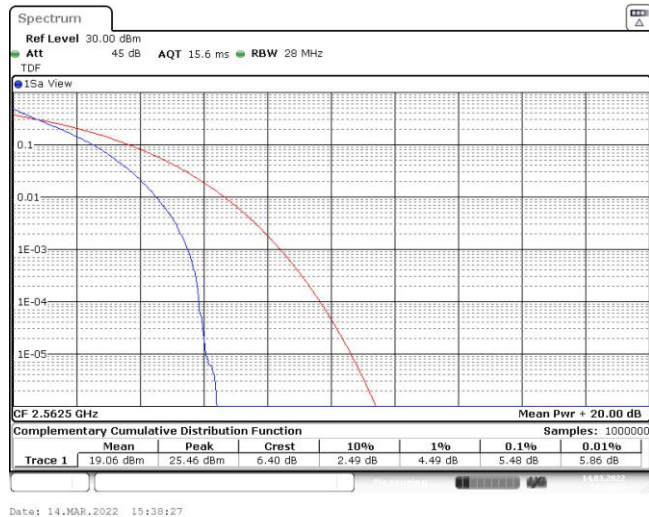

Band7-10MHz-16QAM-21100-50RB#0

Band7-10MHz-16QAM-21400-50RB#0

Band7-15MHz-QPSK-20825-75RB#0

Band7-15MHz-QPSK-21100-75RB#0

Band7-15MHz-QPSK-21375-75RB#0

Band7-15MHz-16QAM-20825-75RB#0

Band7-15MHz-16QAM-21100-75RB#0