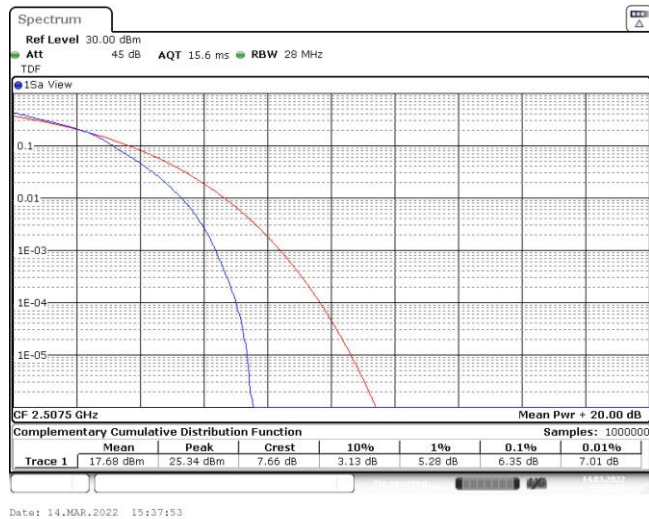

Band7-10MHz-16QAM-21100-50RB#0

Band7-10MHz-16QAM-21400-50RB#0

Band7-15MHz-QPSK-20825-75RB#0

Band7-15MHz-QPSK-21100-75RB#0

Band7-15MHz-QPSK-21375-75RB#0

Band7-15MHz-16QAM-20825-75RB#0

Band7-15MHz-16QAM-21100-75RB#0