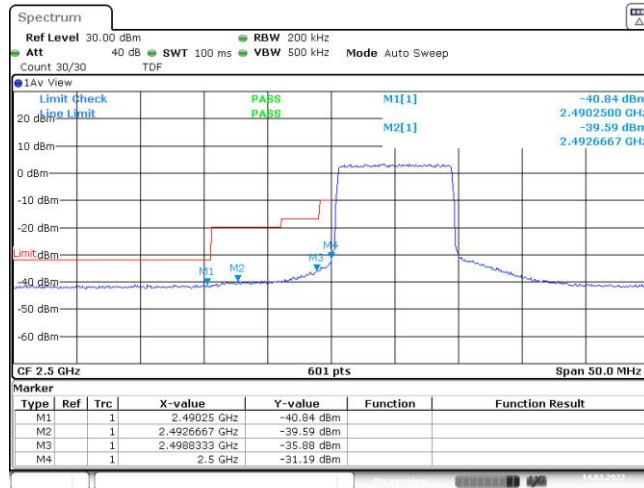

Test Graphs

Band7-5MHz-QPSK-20775-25RB#0

Band7-5MHz-QPSK-21425-25RB#0

Band7-5MHz-16QAM-20775-25RB#0

Band7-5MHz-16QAM-21425-25RB#0

Date: 14.MAR.2022 14:59:45

Band7-10MHz-QPSK-20800-50RB#0

Date: 14.MAR.2022 15:14:30