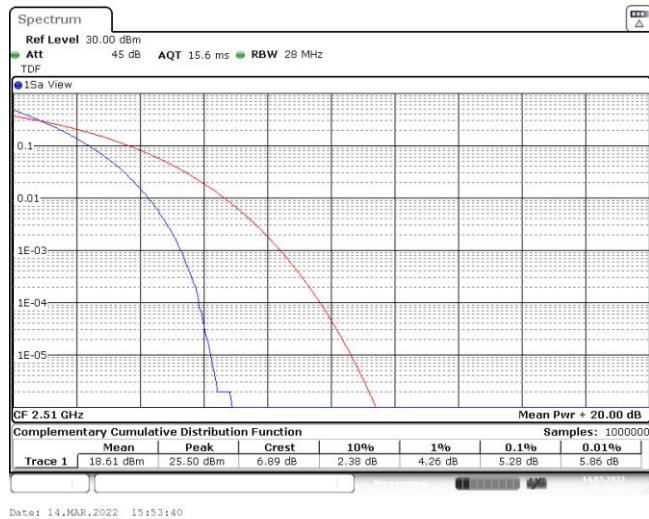

Band7-20MHz-QPSK-20850-100RB#0