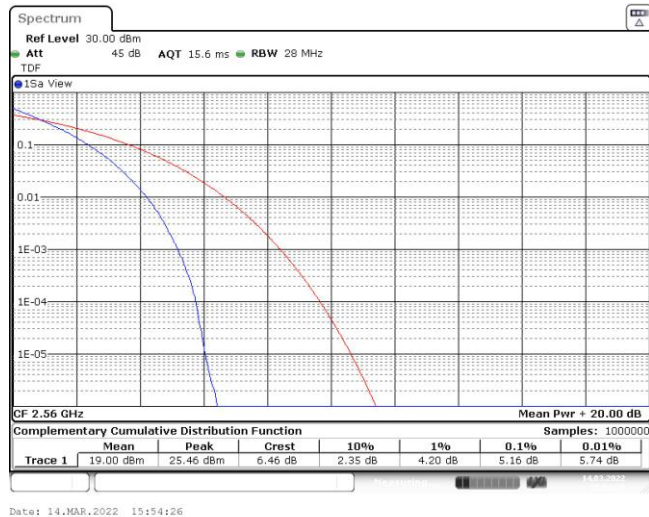

Band7-20MHz-QPSK-21350-100RB#0