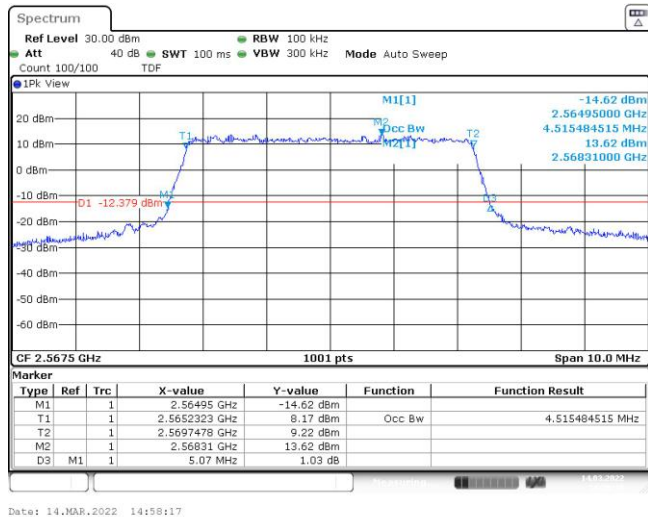

Band7-5MHz-16QAM-20775-25RB#0

Band7-5MHz-16QAM-21100-25RB#0

Band7-5MHz-16QAM-21425-25RB#0