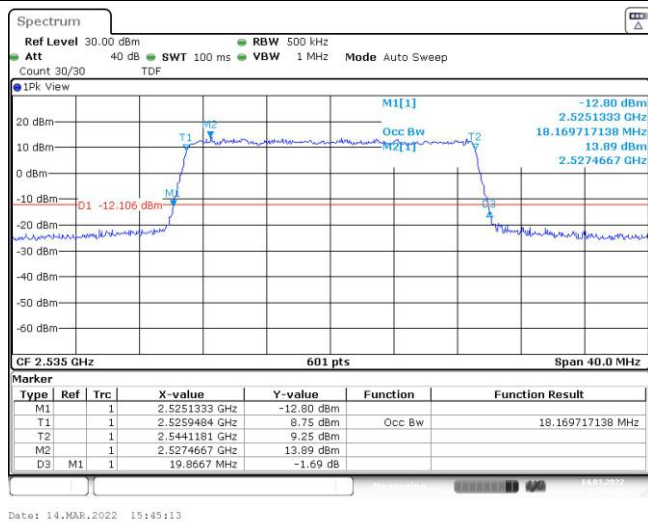

Band7-20MHz-16QAM-21100-100RB#0

Band7-20MHz-16QAM-21350-100RB#0