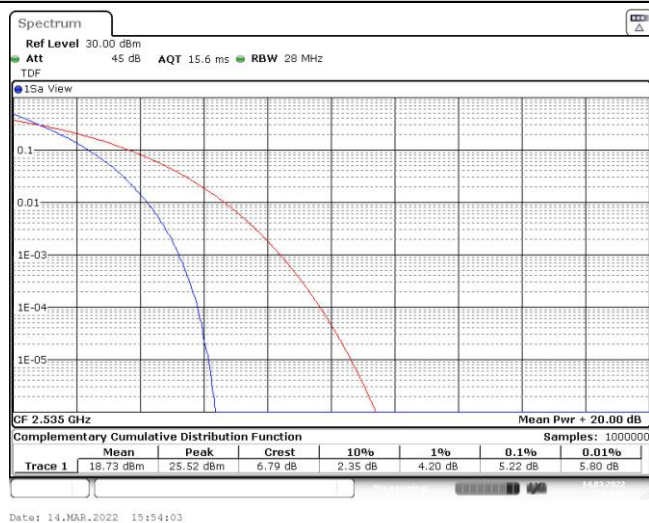

Band7-20MHz-QPSK-21100-100RB#0