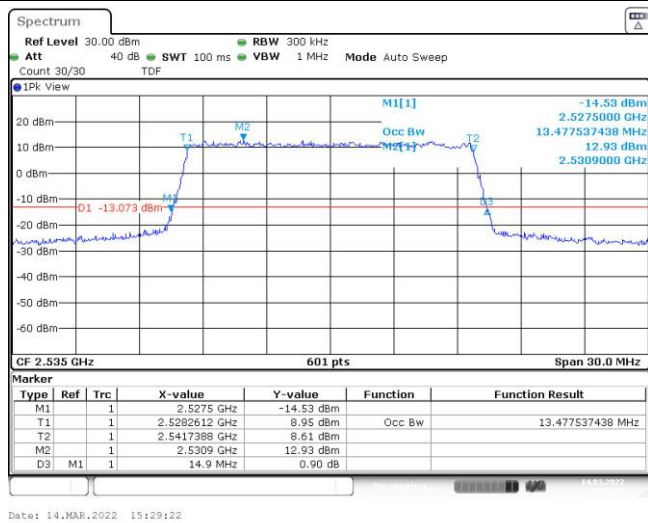

Band7-15MHz-16QAM-21100-75RB#0

Band7-15MHz-16QAM-21375-75RB#0