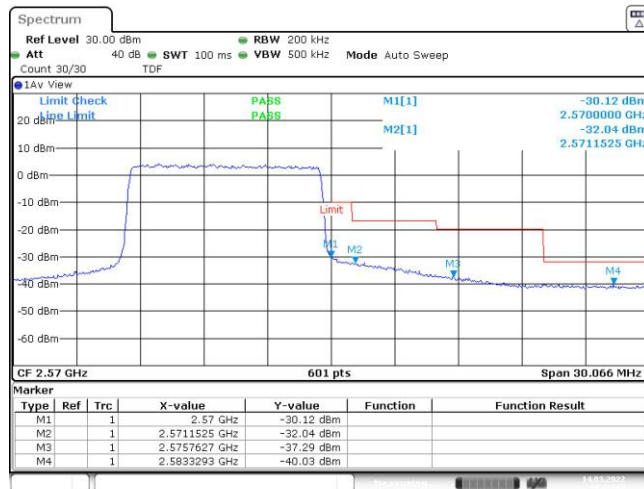

Band7-10MHz-QPSK-21400-50RB#0

Date: 14.MAR.2022 15:15:01

Band7-10MHz-16QAM-20800-50RB#0