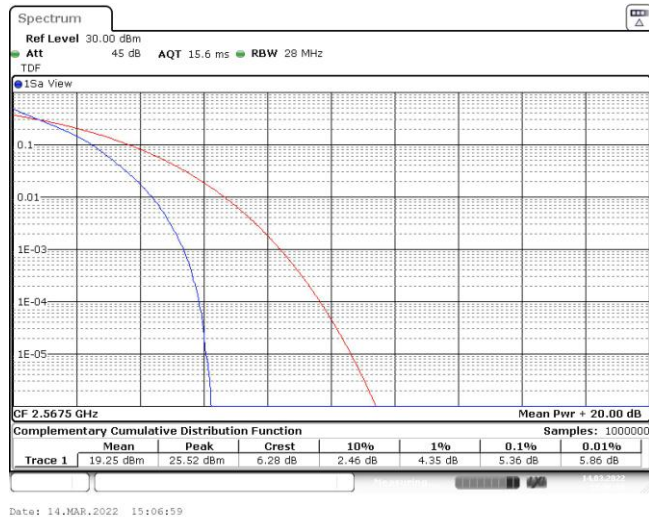

Test Graphs

Band7-5MHz-QPSK-20775-25RB#0

Date: 14.MAR.2022 15:06:13

Band7-5MHz-QPSK-21100-25RB#0

Date: 14.MAR.2022 15:06:16

Band7-5MHz-QPSK-21425-25RB#0

Band7-5MHz-16QAM-20775-25RB#0

Band7-5MHz-16QAM-21100-25RB#0