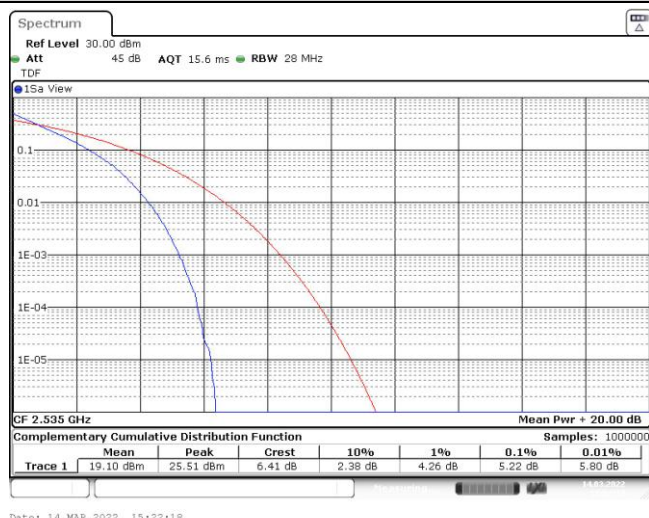

Band7-5MHz-16QAM-21425-25RB#0

Date: 14.MAR.2022 15:07:10

Band7-10MHz-QPSK-20800-50RB#0

Date: 14.MAR.2022 15:21:55

Band7-10MHz-QPSK-21100-50RB#0

Date: 14.MAR.2022 15:22:18

Band7-10MHz-QPSK-21400-50RB#0

Band7-10MHz-16QAM-20800-50RB#0