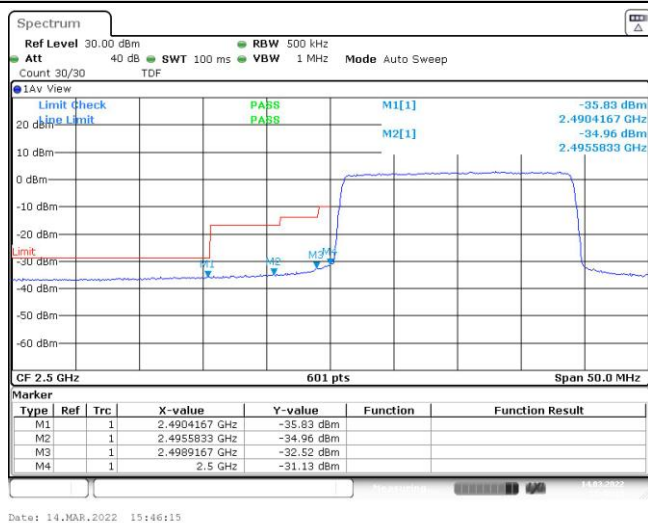

Band7-20MHz-16QAM-20850-100RB#0

Band7-20MHz-16QAM-21350-100RB#0