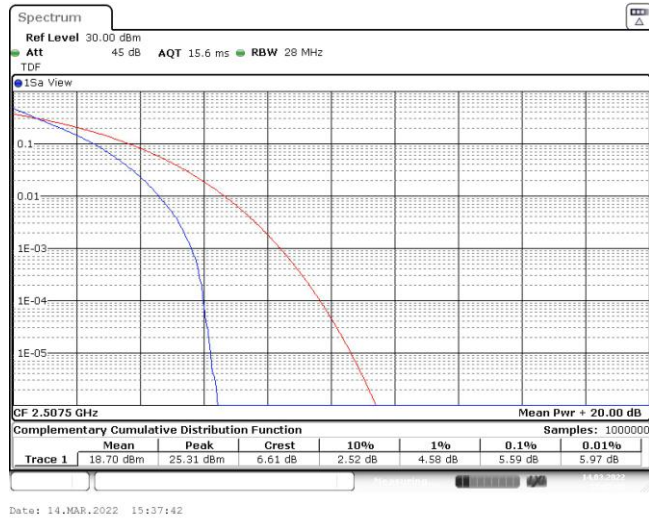

Band7-15MHz-QPSK-20825-75RB#0