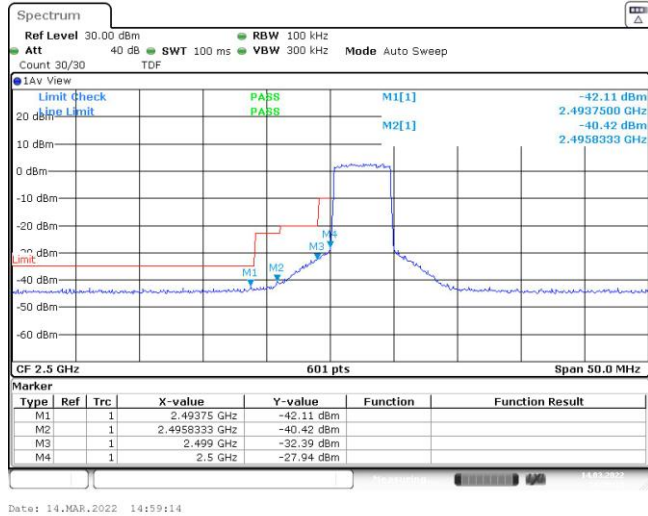

Test Graphs

Band7-5MHz-QPSK-20775-25RB#0

Band7-5MHz-QPSK-21425-25RB#0

Band7-5MHz-16QAM-20775-25RB#0

Band7-5MHz-16QAM-21425-25RB#0

Date: 14.MAR.2022 14:59:45

Band7-10MHz-QPSK-20800-50RB#0

Date: 14.MAR.2022 15:14:30