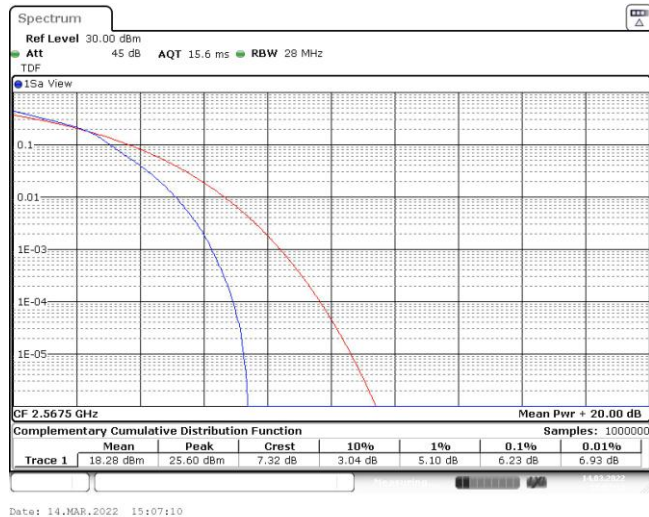

Band7-5MHz-16QAM-21425-25RB#0

Date: 14.MAR.2022 15:07:10