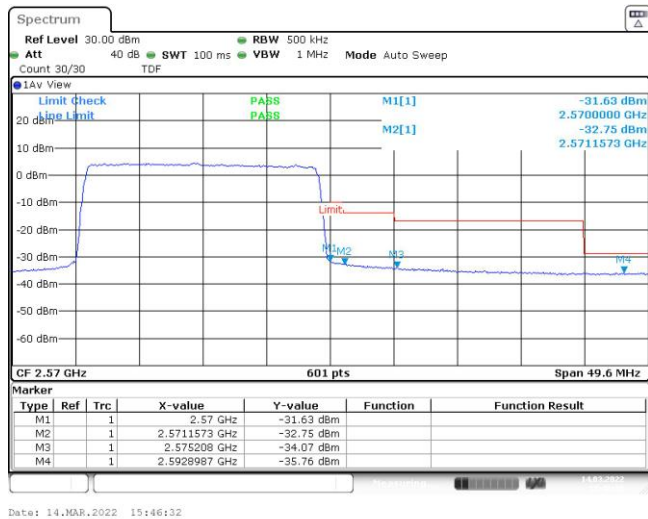

Band7-15MHz-QPSK-21375-75RB#0

Date: 14.MAR.2022 15:30:40

Band7-15MHz-16QAM-20825-75RB#0

Date: 14.MAR.2022 15:30:24

Band7-15MHz-16QAM-21375-75RB#0

Date: 14.MAR.2022 15:30:56

Band7-20MHz-QPSK-20850-100RB#0

Band7-20MHz-QPSK-21350-100RB#0