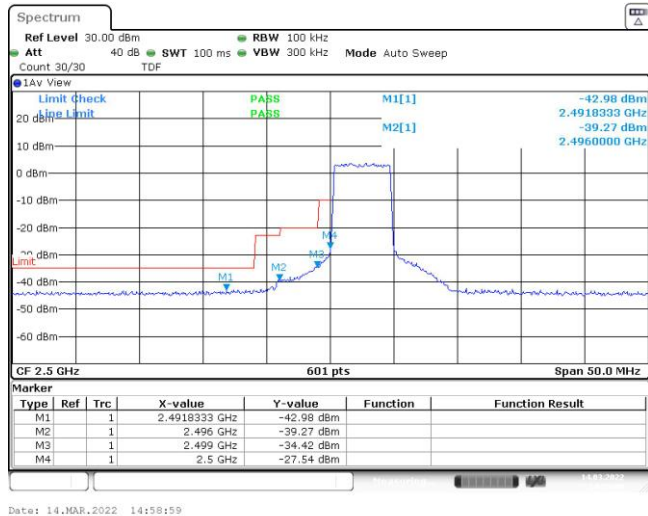

Test Graphs

Band7-5MHz-QPSK-20775-25RB#0