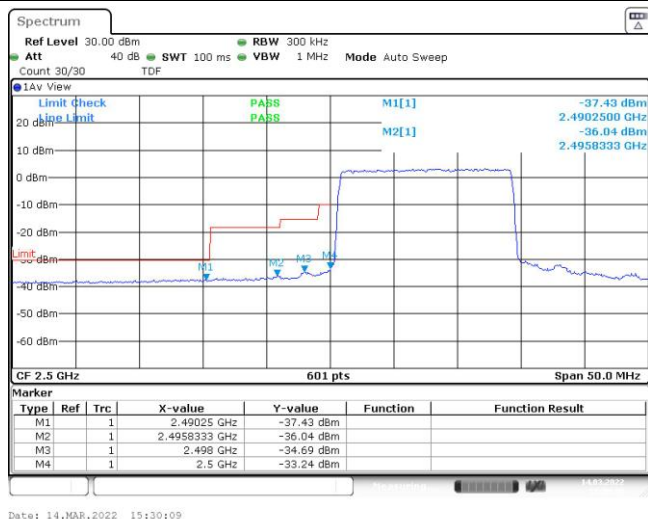

Band7-10MHz-QPSK-21400-50RB#0

Date: 14.MAR.2022 15:15:01

Band7-10MHz-16QAM-20800-50RB#0

Date: 14.MAR.2022 15:14:45

Band7-10MHz-16QAM-21400-50RB#0

Date: 14.MAR.2022 15:15:16

Band7-15MHz-QPSK-20825-75RB#0

Date: 14.MAR.2022 15:30:09