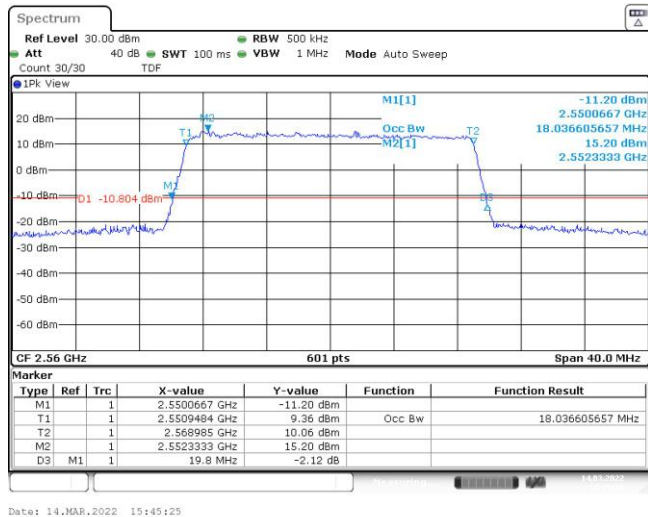

Band7-20MHz-16QAM-20850-100RB#0

Band7-20MHz-16QAM-21100-100RB#0

Band7-20MHz-16QAM-21350-100RB#0