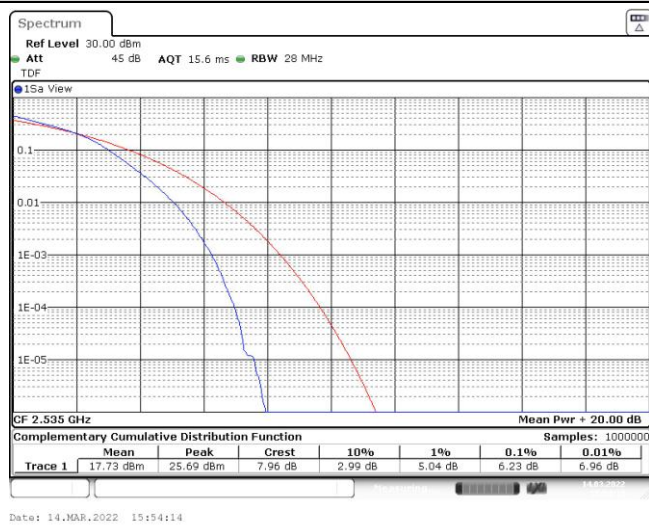

Band7-20MHz-16QAM-21100-100RB#0