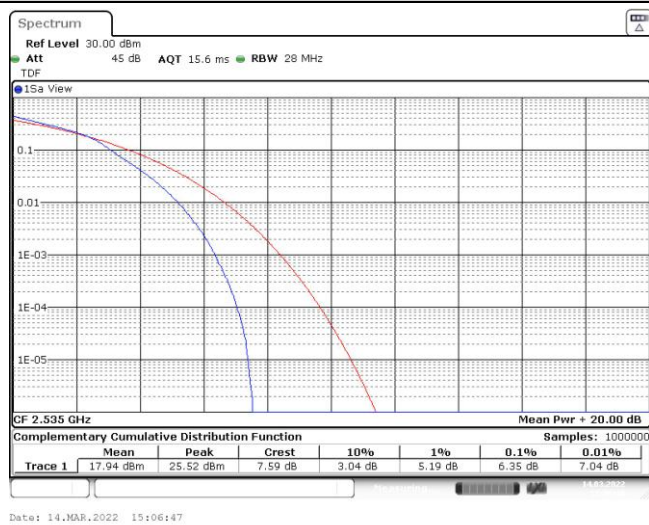

Test Graphs

Band7-5MHz-QPSK-20775-25RB#0

Date: 14.MAR.2022 15:06:13

Band7-5MHz-QPSK-21100-25RB#0

Date: 14.MAR.2022 15:06:16

Band7-5MHz-QPSK-21425-25RB#0

Band7-5MHz-16QAM-20775-25RB#0

Band7-5MHz-16QAM-21100-25RB#0