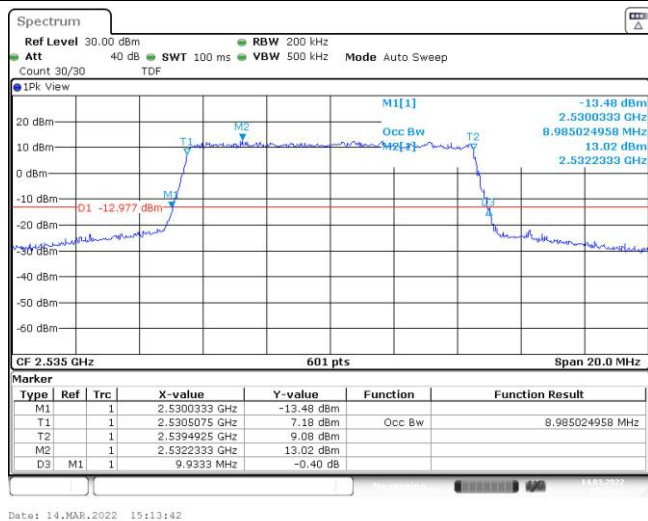

Band7-10MHz-16QAM-21100-50RB#0

Band7-10MHz-16QAM-21400-50RB#0