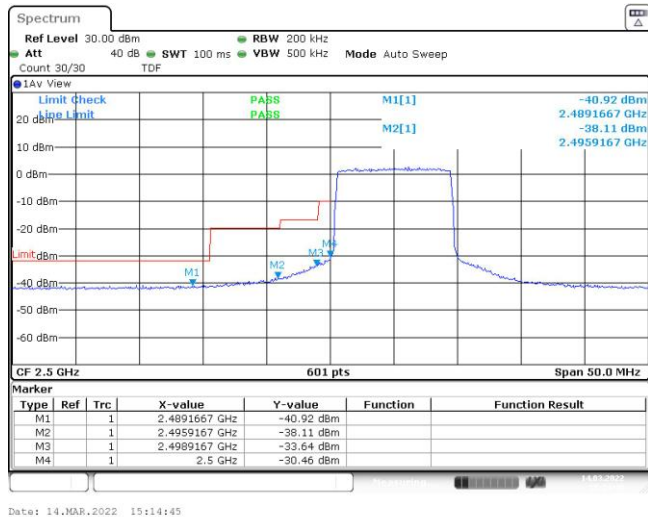

Date: 14.MAR.2022 15:14:45