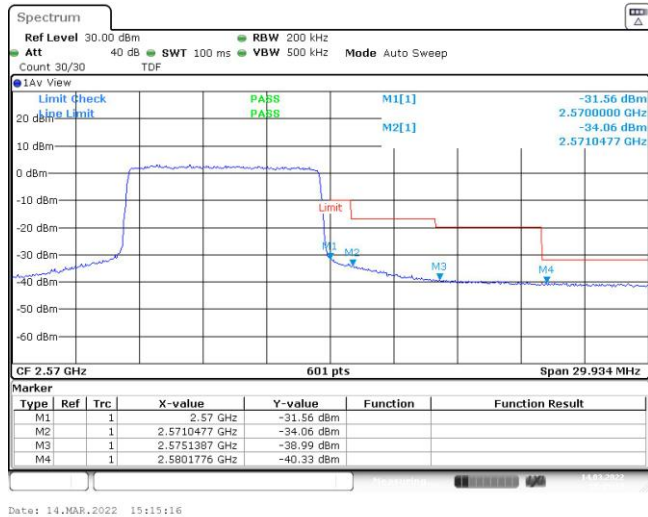

Band7-10MHz-QPSK-21400-50RB#0

Date: 14.MAR.2022 15:15:01

Band7-10MHz-16QAM-20800-50RB#0

Date: 14.MAR.2022 15:14:45

Band7-10MHz-16QAM-21400-50RB#0

Date: 14.MAR.2022 15:15:16

Band7-15MHz-QPSK-20825-75RB#0

Date: 14.MAR.2022 15:30:09