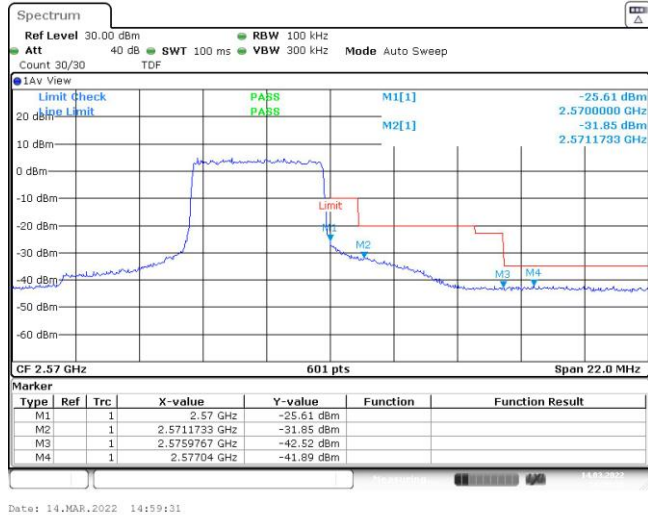

Band7-5MHz-QPSK-21425-25RB#0