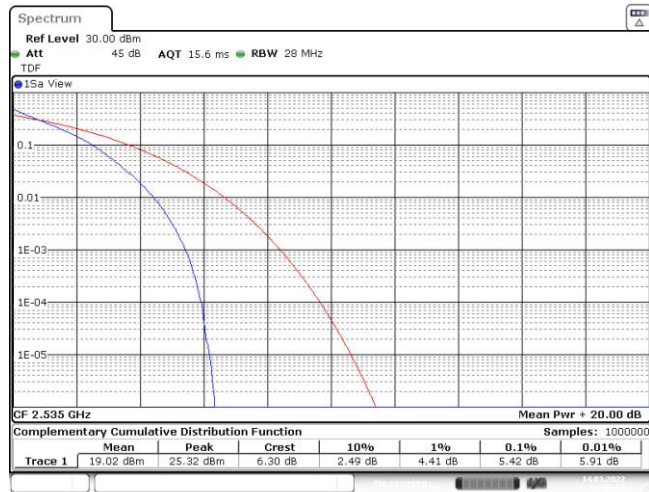

Band7-5MHz-QPSK-21100-25RB#0

Date: 14.MAR.2022 15:06:16