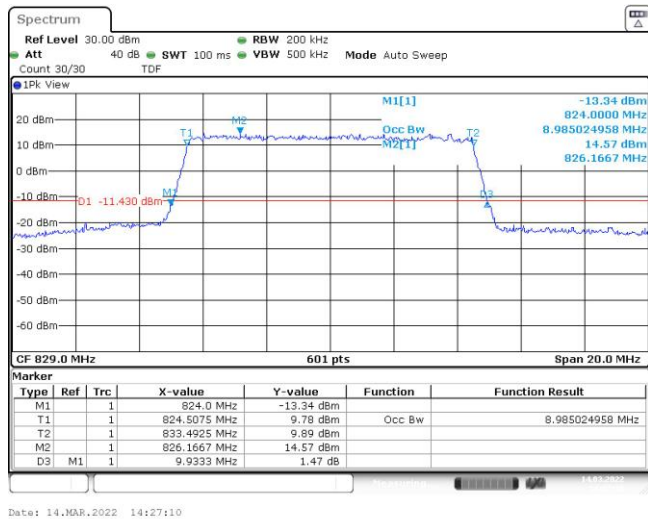

Band5-5MHz-16QAM-20625-25RB#0

Band5-10MHz-QPSK-20450-50RB#0

Band5-10MHz-QPSK-20525-50RB#0

Band5-10MHz-QPSK-20600-50RB#0

Band5-10MHz-16QAM-20450-50RB#

Band5-10MHz-16QAM-20525-50RB#

Band5-10MHz-16QAM-20600-50RB#