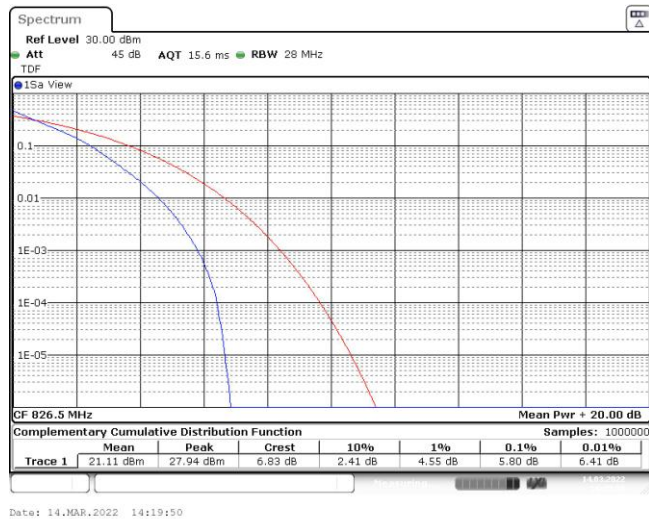

Band5-5MHz-QPSK-20425-25RB#0