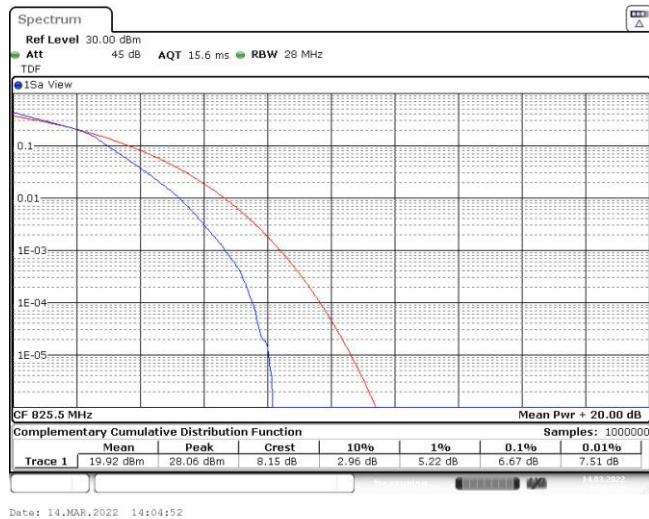

Band5-3MHz-16QAM-20415-15RB#0