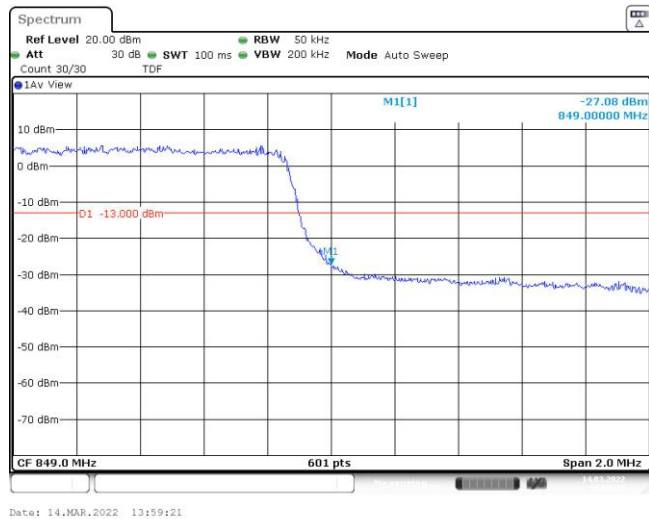

Band5-3MHz-16QAM-20635-15RB#0