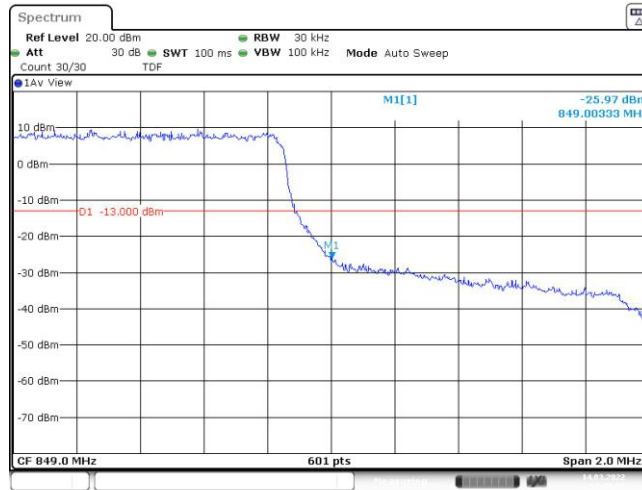

Test Graphs

Band5-1.4MHz-QPSK-20407-6RB#0

Date: 14.MAR.2022 13:44:28

Band5-1.4MHz-QPSK-20643-6RB#0

Date: 14.MAR.2022 13:44:56

Band5-1.4MHz-16QAM-20407-6RB#0

Date: 14.MAR.2022 13:44:41

Band5-1.4MHz-16QAM-20643-6RB#0