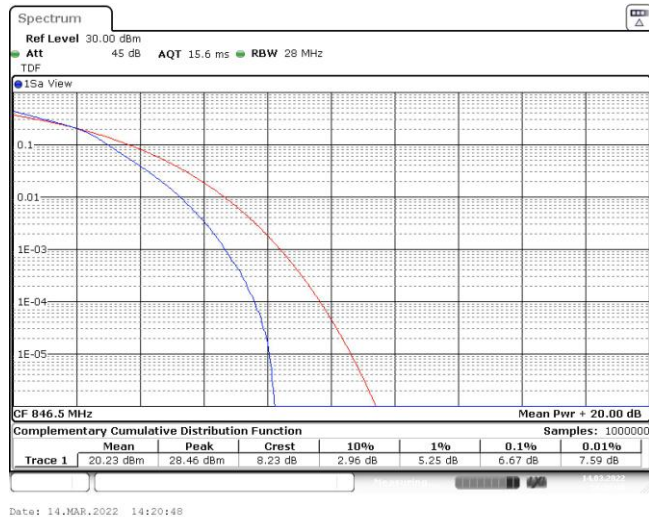

Date: 14.MAR.2022 14:20:26

Band5-5MHz-16QAM-20425-25RB#0

Date: 14.MAR.2022 14:20:02

Band5-5MHz-16QAM-20525-25RB#0

Date: 14.MAR.2022 14:20:25

Band5-5MHz-16QAM-20625-25RB#0

Band5-10MHz-QPSK-20450-50RB#0

Band5-10MHz-QPSK-20525-50RB#0