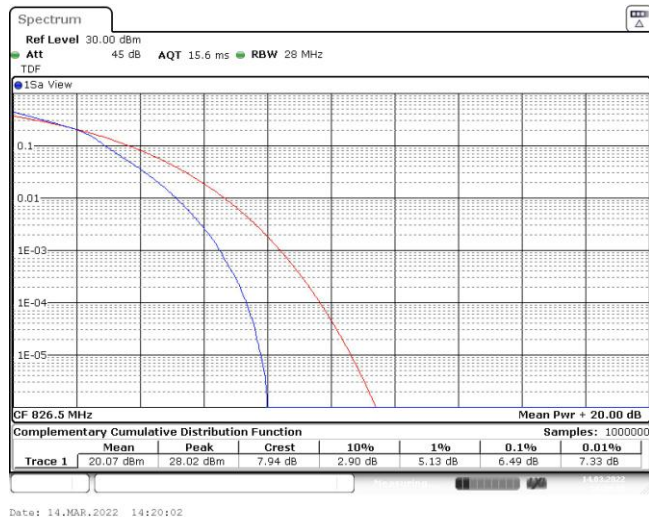

Band5-5MHz-16QAM-20425-25RB#0

Date: 14.MAR.2022 14:20:02