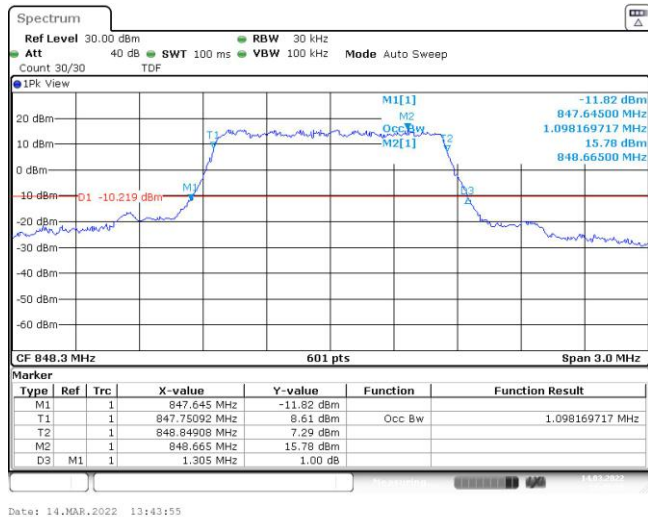

Band5-1.4MHz-16QAM-20407-6RB#0

Band5-1.4MHz-16QAM-20525-6RB#0

Band5-1.4MHz-16QAM-20643-6RB#0