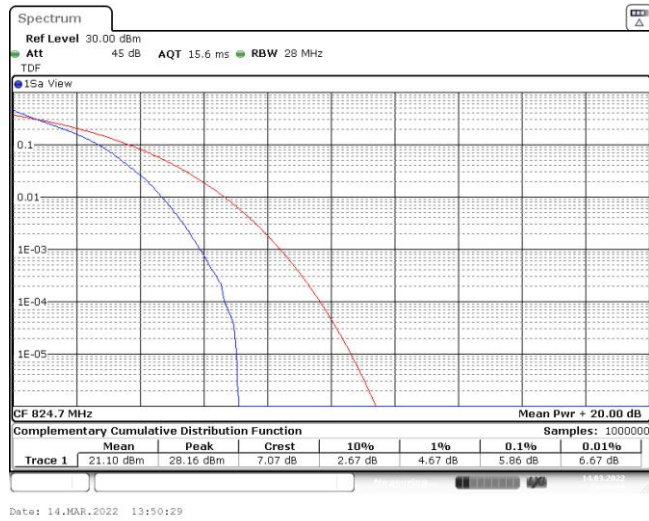

Test Graphs

Band5-1.4MHz-QPSK-20407-6RB#0