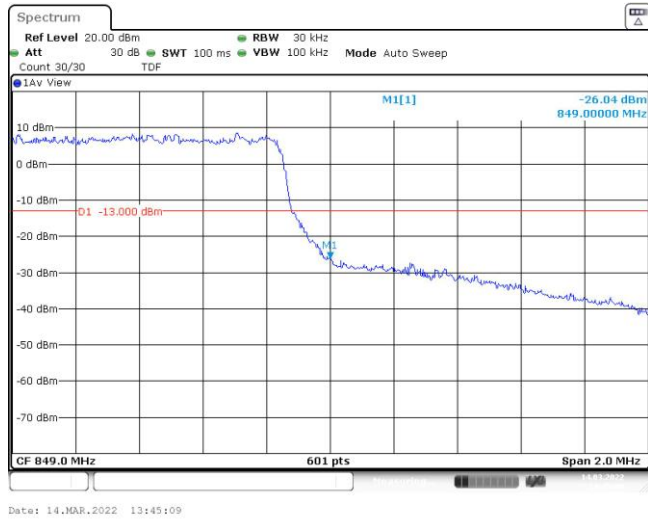

Test Graphs

Band5-1.4MHz-QPSK-20407-6RB#0

Date: 14.MAR.2022 13:44:28

Band5-1.4MHz-QPSK-20643-6RB#0

Date: 14.MAR.2022 13:44:56

Band5-1.4MHz-16QAM-20407-6RB#0

Date: 14.MAR.2022 13:44:41

Band5-1.4MHz-16QAM-20643-6RB#0