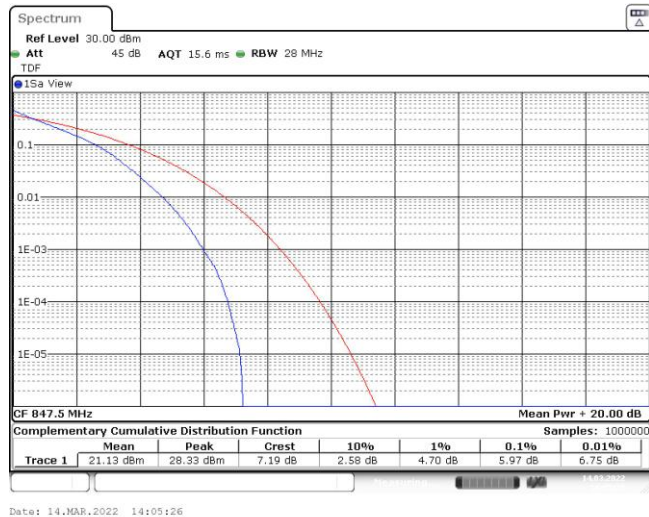

Band5-3MHz-16QAM-20415-15RB#0

Band5-3MHz-16QAM-20525-15RB#0

Band5-3MHz-16QAM-20635-15RB#0