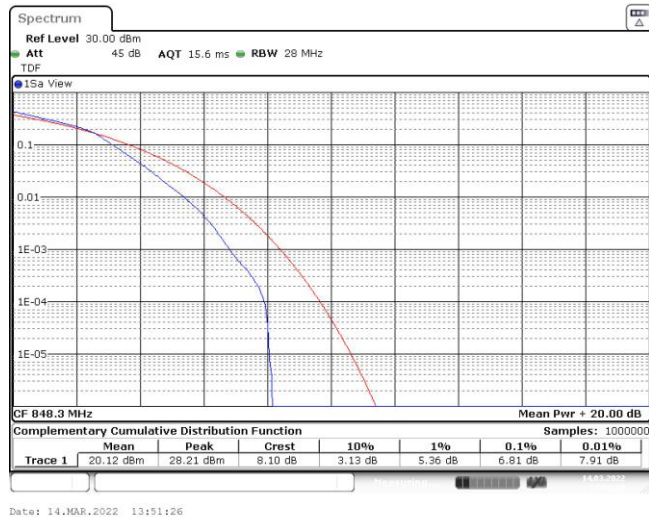

Test Graphs

Band5-1.4MHz-QPSK-20407-6RB#0

Band5-1.4MHz-QPSK-20525-6RB#0

Band5-1.4MHz-QPSK-20643-6RB#0

Band5-1.4MHz-16QAM-20407-6RB#0

Band5-1.4MHz-16QAM-20525-6RB#0

Band5-1.4MHz-16QAM-20643-6RB#0

Band5-3MHz-QPSK-20415-15RB#0