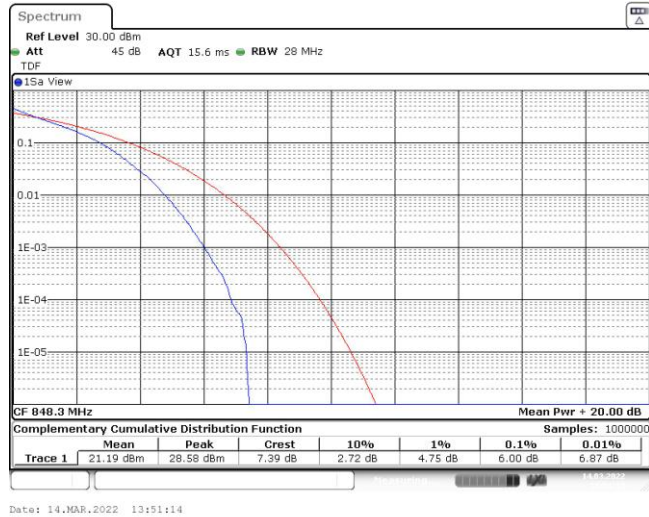

Test Graphs

Band5-1.4MHz-QPSK-20407-6RB#0

Band5-1.4MHz-QPSK-20525-6RB#0

Band5-1.4MHz-QPSK-20643-6RB#0

Band5-1.4MHz-16QAM-20407-6RB#0

Band5-1.4MHz-16QAM-20525-6RB#0

Band5-1.4MHz-16QAM-20643-6RB#0

Band5-3MHz-QPSK-20415-15RB#0