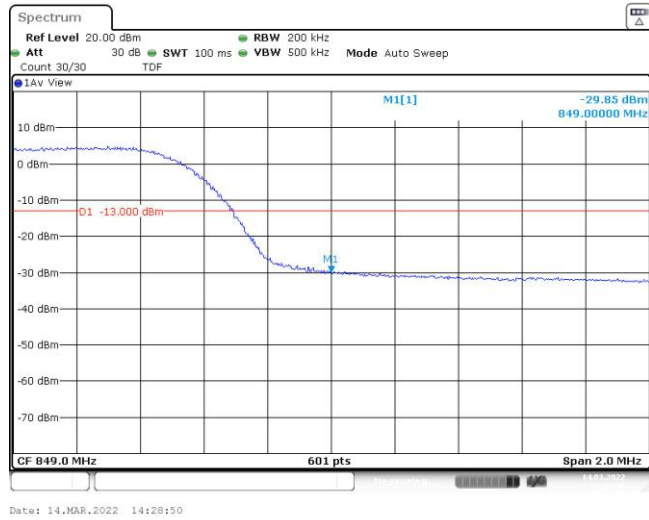

Band5-10MHz-QPSK-20600-50RB#0