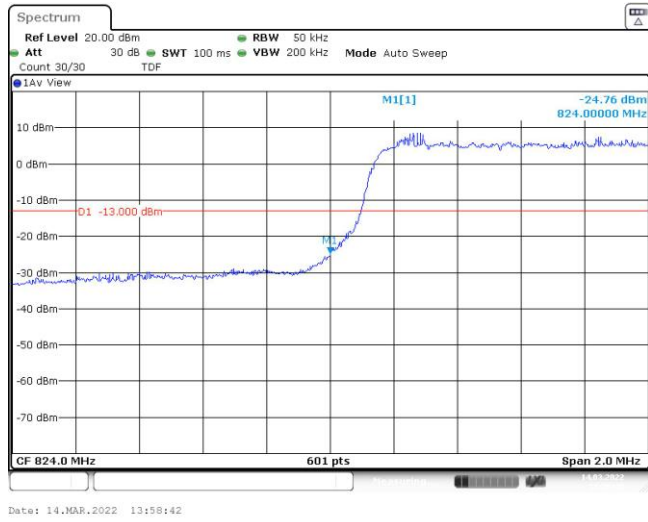

Band5-3MHz-QPSK-20415-15RB#0