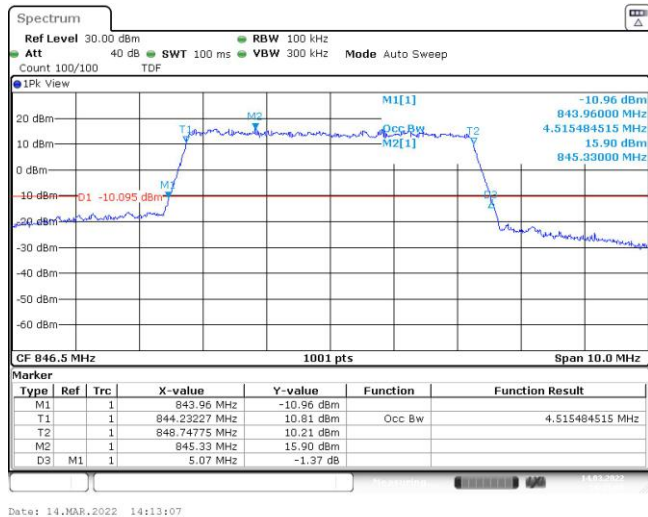

Band5-5MHz-16QAM-20425-25RB#0

Band5-5MHz-16QAM-20525-25RB#0

Band5-5MHz-16QAM-20625-25RB#0