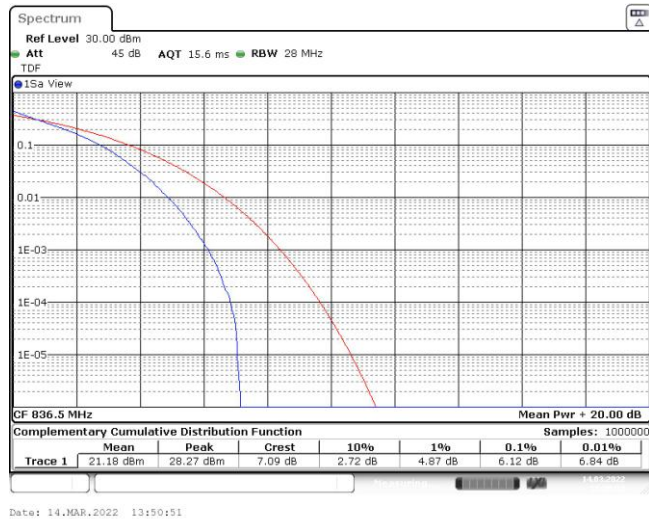

Band5-1.4MHz-QPSK-20525-6RB#0