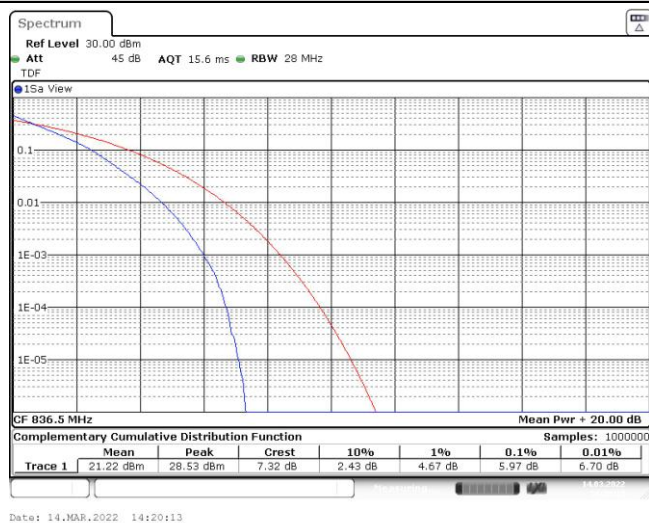

Band5-5MHz-QPSK-20525-25RB#0