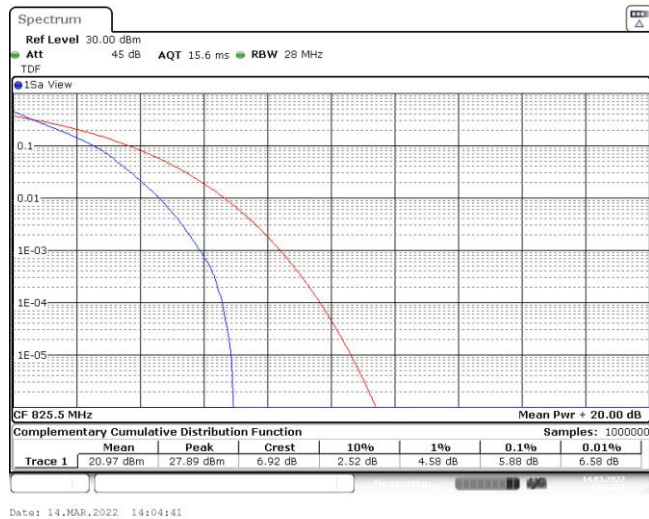

Test Graphs

Band5-1.4MHz-QPSK-20407-6RB#0

Band5-1.4MHz-QPSK-20525-6RB#0

Band5-1.4MHz-QPSK-20643-6RB#0

Band5-1.4MHz-16QAM-20407-6RB#0

Band5-1.4MHz-16QAM-20525-6RB#0

Band5-1.4MHz-16QAM-20643-6RB#0

Band5-3MHz-QPSK-20415-15RB#0