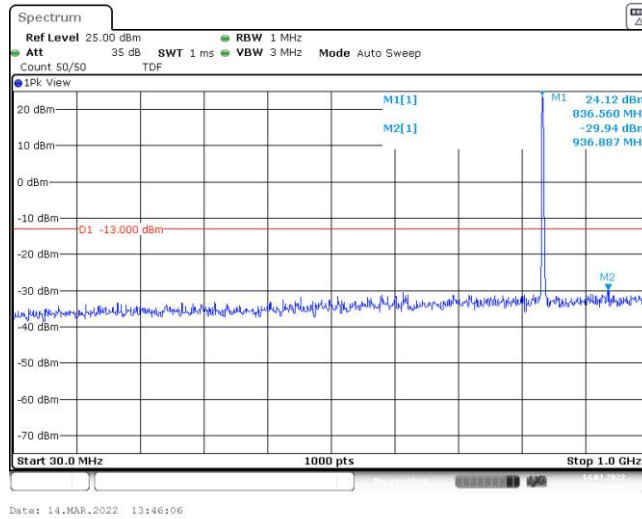

Band5-1.4MHz-QPSK-20525-6RB#0-Range1:30~1000MHz