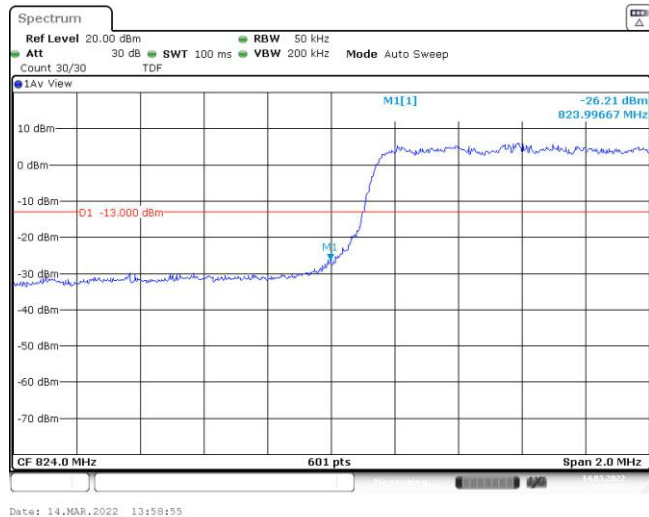

Band5-3MHz-16QAM-20635-15RB#0

Band5-5MHz-QPSK-20425-25RB#0

Band5-5MHz-QPSK-20625-25RB#0