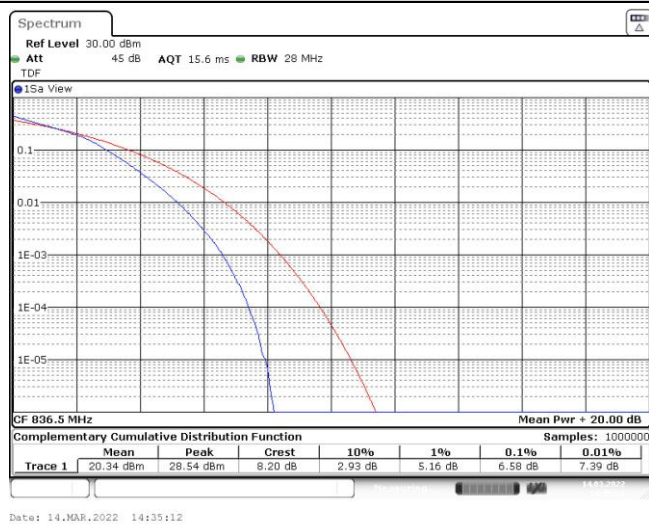

Band5-10MHz-16QAM-20525-50RB#0