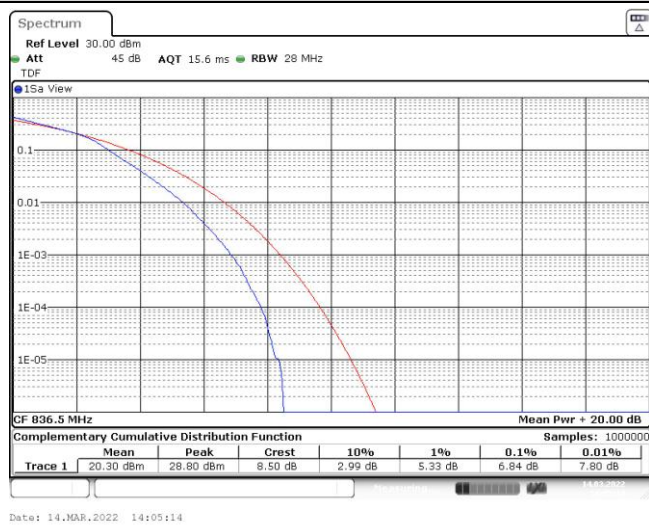

Band5-3MHz-16QAM-20525-15RB#0

Band5-3MHz-16QAM-20635-15RB#0