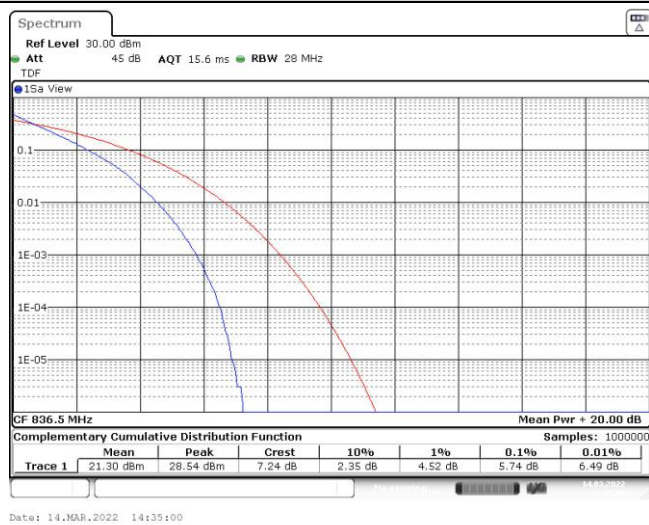

Date: 14.MAR.2022 14:20:26

Band5-5MHz-16QAM-20425-25RB#0

Date: 14.MAR.2022 14:20:02

Band5-5MHz-16QAM-20525-25RB#0

Date: 14.MAR.2022 14:20:25

Band5-5MHz-16QAM-20625-25RB#0

Band5-10MHz-QPSK-20450-50RB#0

Band5-10MHz-QPSK-20525-50RB#0