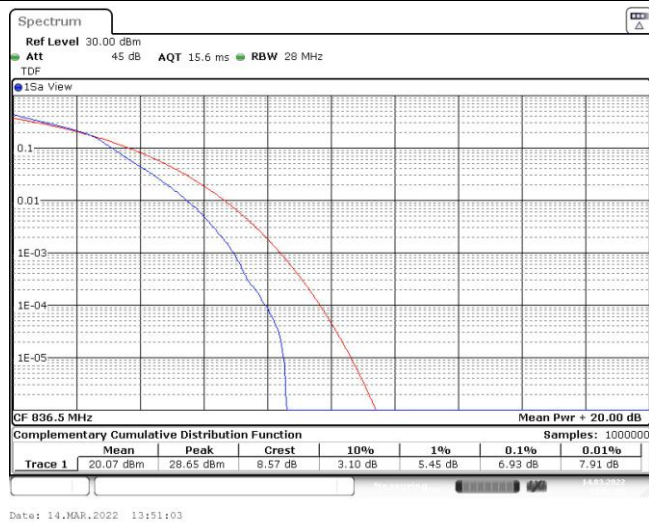

Test Graphs

Band5-1.4MHz-QPSK-20407-6RB#0

Band5-1.4MHz-QPSK-20525-6RB#0

Band5-1.4MHz-QPSK-20643-6RB#0

Band5-1.4MHz-16QAM-20407-6RB#0

Band5-1.4MHz-16QAM-20525-6RB#0

Band5-1.4MHz-16QAM-20643-6RB#0

Band5-3MHz-QPSK-20415-15RB#0