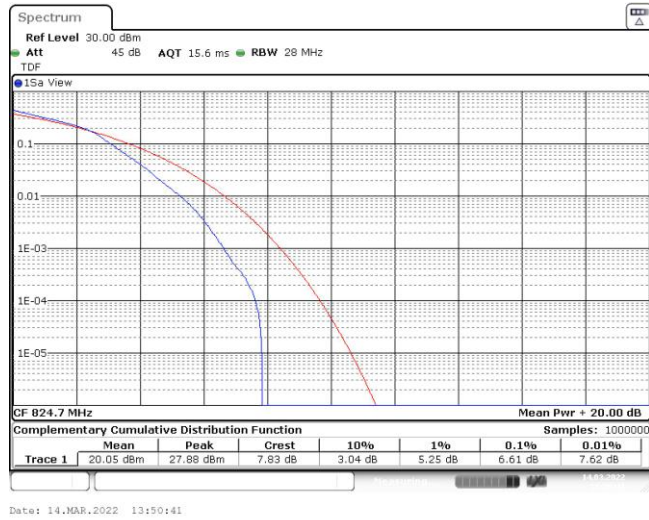

Test Graphs

Band5-1.4MHz-QPSK-20407-6RB#0

Band5-1.4MHz-QPSK-20525-6RB#0

Band5-1.4MHz-QPSK-20643-6RB#0

Band5-1.4MHz-16QAM-20407-6RB#0

Band5-1.4MHz-16QAM-20525-6RB#0

Band5-1.4MHz-16QAM-20643-6RB#0

Band5-3MHz-QPSK-20415-15RB#0