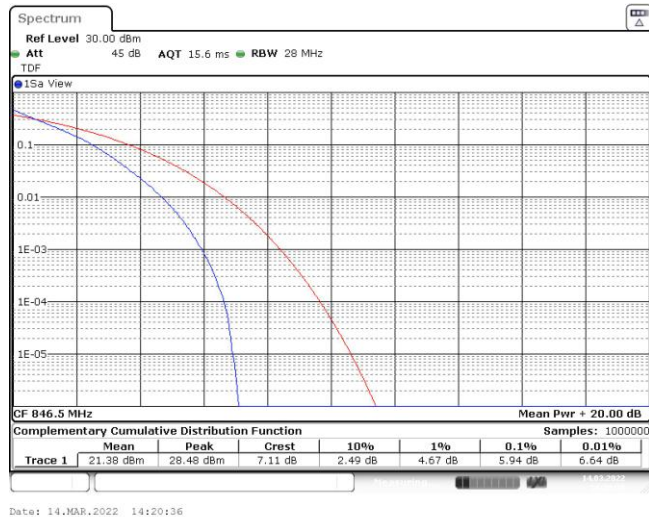

Band5-5MHz-QPSK-20625-25RB#0

Date: 14.MAR.2022 14:20:26