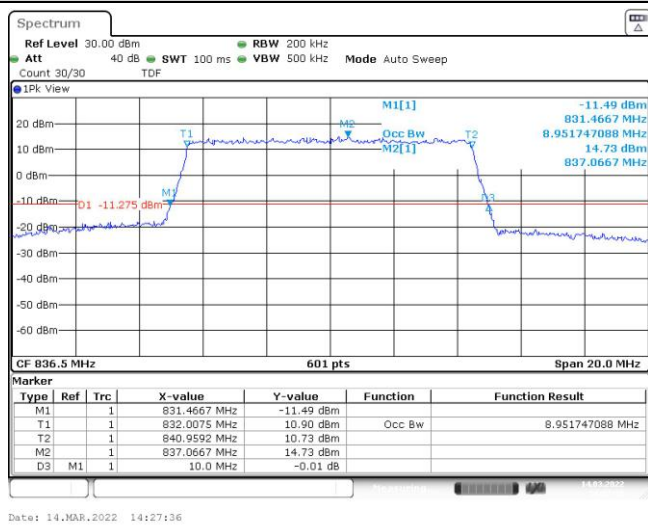

Band5-5MHz-16QAM-20625-25RB#0

Band5-10MHz-QPSK-20450-50RB#0

Band5-10MHz-QPSK-20525-50RB#0

Band5-10MHz-QPSK-20600-50RB#0

Band5-10MHz-16QAM-20450-50RB#

Band5-10MHz-16QAM-20525-50RB#

Band5-10MHz-16QAM-20600-50RB#