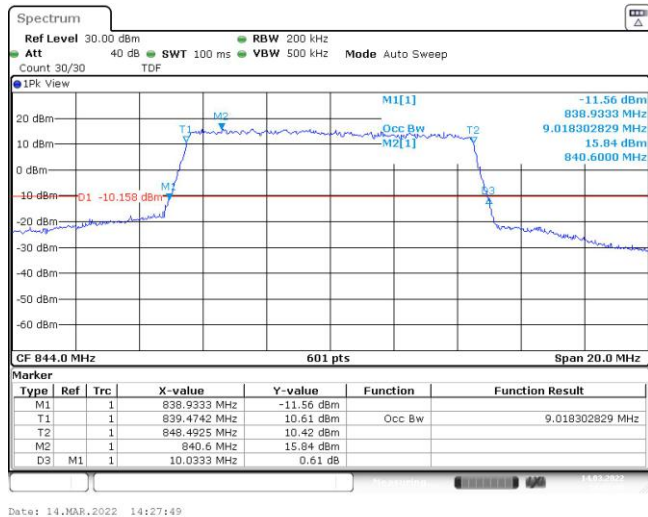

Band5-5MHz-16QAM-20625-25RB#0

Band5-10MHz-QPSK-20450-50RB#0

Band5-10MHz-QPSK-20525-50RB#0

Band5-10MHz-QPSK-20600-50RB#0

Band5-10MHz-16QAM-20450-50RB#

Band5-10MHz-16QAM-20525-50RB#

Band5-10MHz-16QAM-20600-50RB#