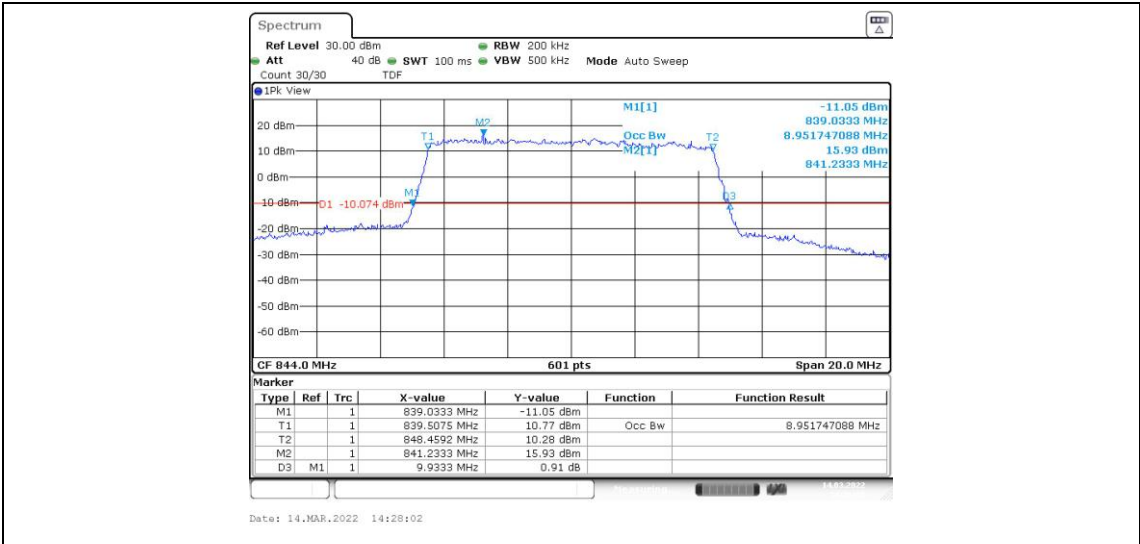

Band5-5MHz-16QAM-20625-25RB#0

Band5-10MHz-QPSK-20450-50RB#0

Band5-10MHz-QPSK-20525-50RB#0

Band5-10MHz-QPSK-20600-50RB#0

Band5-10MHz-16QAM-20450-50RB#

Band5-10MHz-16QAM-20525-50RB#

Band5-10MHz-16QAM-20600-50RB#