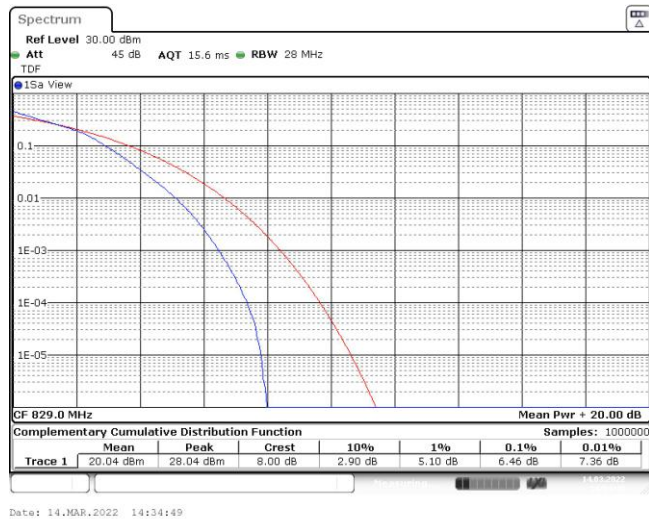

Band5-10MHz-16QAM-20450-50RB#0