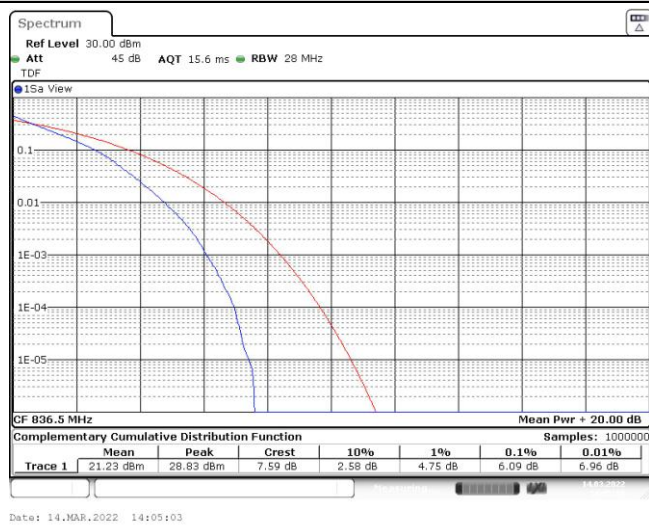

Band5-3MHz-QPSK-20525-15RB#0

Band5-3MHz-QPSK-20635-15RB#0