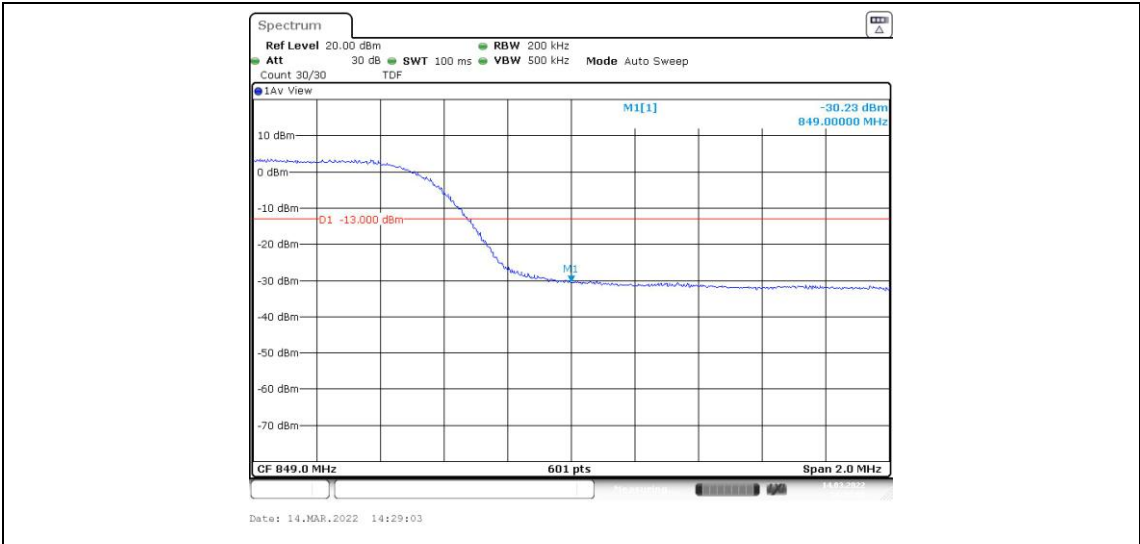

Band5-10MHz-QPSK-20450-50RB#0

Band5-10MHz-QPSK-20600-50RB#0

Band5-10MHz-16QAM-20450-50RB#0

Band5-10MHz-16QAM-20600-50RB#0

Appendix E: Conducted Spurious Emission

Test Result

Band	Bandwidth	Modulation	Channel	RB Configuration	Frequency Range	Result (dBm)	Verdict
Band5	1.4MHz	QPSK	20407	6RB#0	Range1:30~1000MHz	-30.17	PASS
Band5	1.4MHz	QPSK	20407	6RB#0	Range2:1000~10000MHz	-25.83	PASS
Band5	1.4MHz	QPSK	20525	6RB#0	Range1:30~1000MHz	-29.94	PASS
Band5	1.4MHz	QPSK	20525	6RB#0	Range2:1000~10000MHz	-25.13	PASS
Band5	1.4MHz	QPSK	20643	6RB#0	Range1:30~1000MHz	-30.78	PASS
Band5	1.4MHz	QPSK	20643	6RB#0	Range2:1000~10000MHz	-26.07	PASS
Band5	1.4MHz	16QAM	20407	6RB#0	Range1:30~1000MHz	-30.46	PASS
Band5	1.4MHz	16QAM	20407	6RB#0	Range2:1000~10000MHz	-26.22	PASS
Band5	1.4MHz	16QAM	20525	6RB#0	Range1:30~1000MHz	-29.97	PASS
Band5	1.4MHz	16QAM	20525	6RB#0	Range2:1000~10000MHz	-25.89	PASS
Band5	1.4MHz	16QAM	20643	6RB#0	Range1:30~1000MHz	-30.1	PASS
Band5	1.4MHz	16QAM	20643	6RB#0	Range2:1000~10000MHz	-26.39	PASS
Band5	3MHz	QPSK	20415	15RB#0	Range1:30~1000MHz	-30.61	PASS
Band5	3MHz	QPSK	20415	15RB#0	Range2:1000~10000MHz	-25.59	PASS
Band5	3MHz	QPSK	20525	15RB#0	Range1:30~1000MHz	-30.64	PASS
Band5	3MHz	QPSK	20525	15RB#0	Range2:1000~10000MHz	-25.86	PASS
Band5	3MHz	QPSK	20635	15RB#0	Range1:30~1000MHz	-30.97	PASS
Band5	3MHz	QPSK	20635	15RB#0	Range2:1000~10000MHz	-26.13	PASS
Band5	3MHz	16QAM	20415	15RB#0	Range1:30~1000MHz	-30.56	PASS
Band5	3MHz	16QAM	20415	15RB#0	Range2:1000~10000MHz	-26.39	PASS
Band5	3MHz	16QAM	20525	15RB#0	Range1:30~1000MHz	-30.05	PASS
Band5	3MHz	16QAM	20525	15RB#0	Range2:1000~10000MHz	-25.98	PASS
Band5	3MHz	16QAM	20635	15RB#0	Range1:30~1000MHz	-30.94	PASS
Band5	3MHz	16QAM	20635	15RB#0	Range2:1000~10000MHz	-25.03	PASS
Band5	5MHz	QPSK	20425	25RB#0	Range1:30~1000MHz	-29.92	PASS
Band5	5MHz	QPSK	20425	25RB#0	Range2:1000~10000MHz	-25.54	PASS
Band5	5MHz	QPSK	20525	25RB#0	Range1:30~1000MHz	-30.29	PASS
Band5	5MHz	QPSK	20525	25RB#0	Range2:1000~10000MHz	-25.63	PASS
Band5	5MHz	QPSK	20625	25RB#0	Range1:30~1000MHz	-29.97	PASS
Band5	5MHz	QPSK	20625	25RB#0	Range2:1000~10000MHz	-25.79	PASS
Band5	5MHz	16QAM	20425	25RB#0	Range1:30~1000MHz	-29.93	PASS
Band5	5MHz	16QAM	20425	25RB#0	Range2:1000~10000MHz	-25.89	PASS
Band5	5MHz	16QAM	20525	25RB#0	Range1:30~1000MHz	-30.52	PASS
Band5	5MHz	16QAM	20525	25RB#0	Range2:1000~10000MHz	-26.54	PASS
Band5	5MHz	16QAM	20625	25RB#0	Range1:30~1000MHz	-30.61	PASS