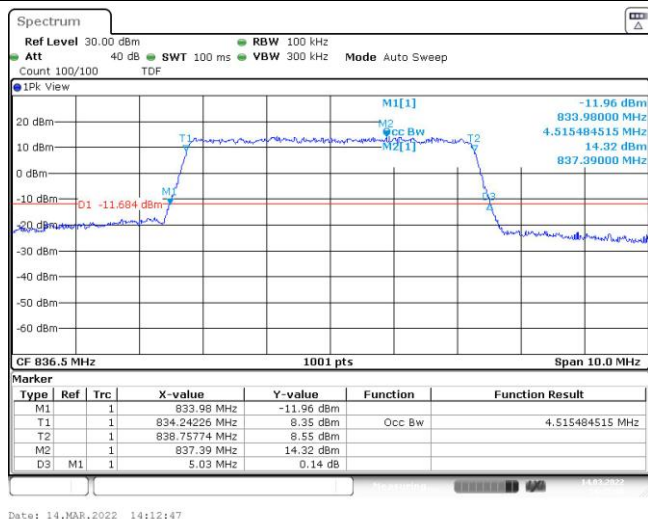

Band5-5MHz-16QAM-20525-25RB#0

Band5-5MHz-16QAM-20625-25RB#0