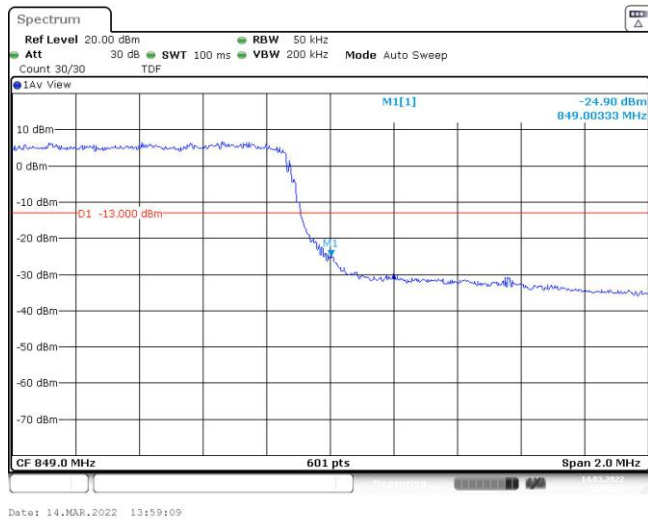

Band5-3MHz-QPSK-20635-15RB#0

Band5-3MHz-16QAM-20415-15RB#0