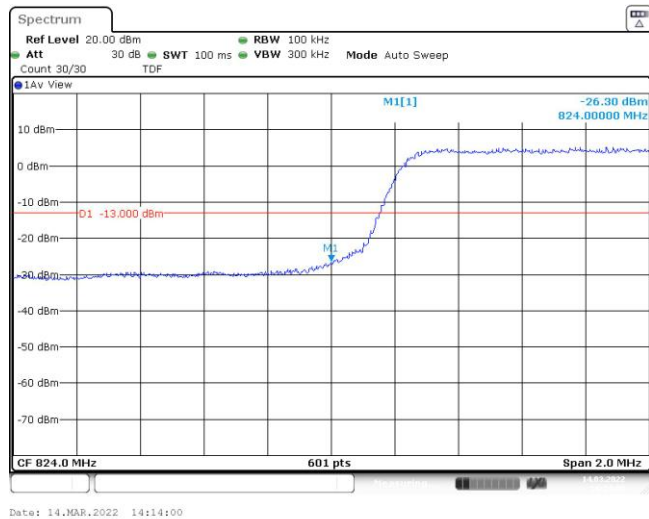

Band5-5MHz-16QAM-20425-25RB#0