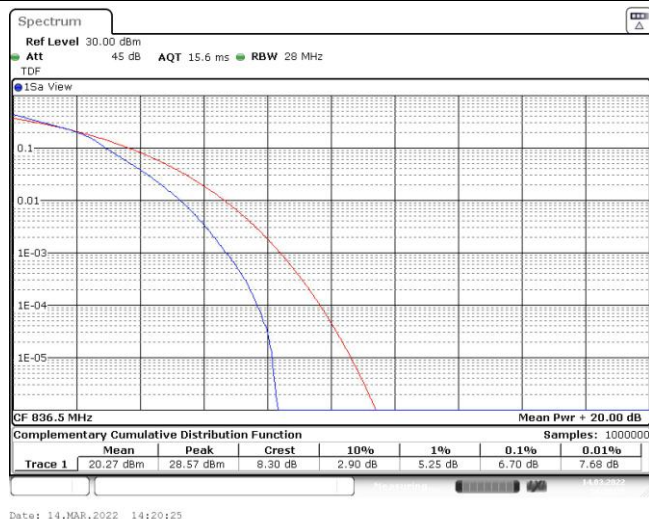

Band5-5MHz-16QAM-20525-25RB#0

Date: 14.MAR.2022 14:20:25

Band5-5MHz-16QAM-20625-25RB#0