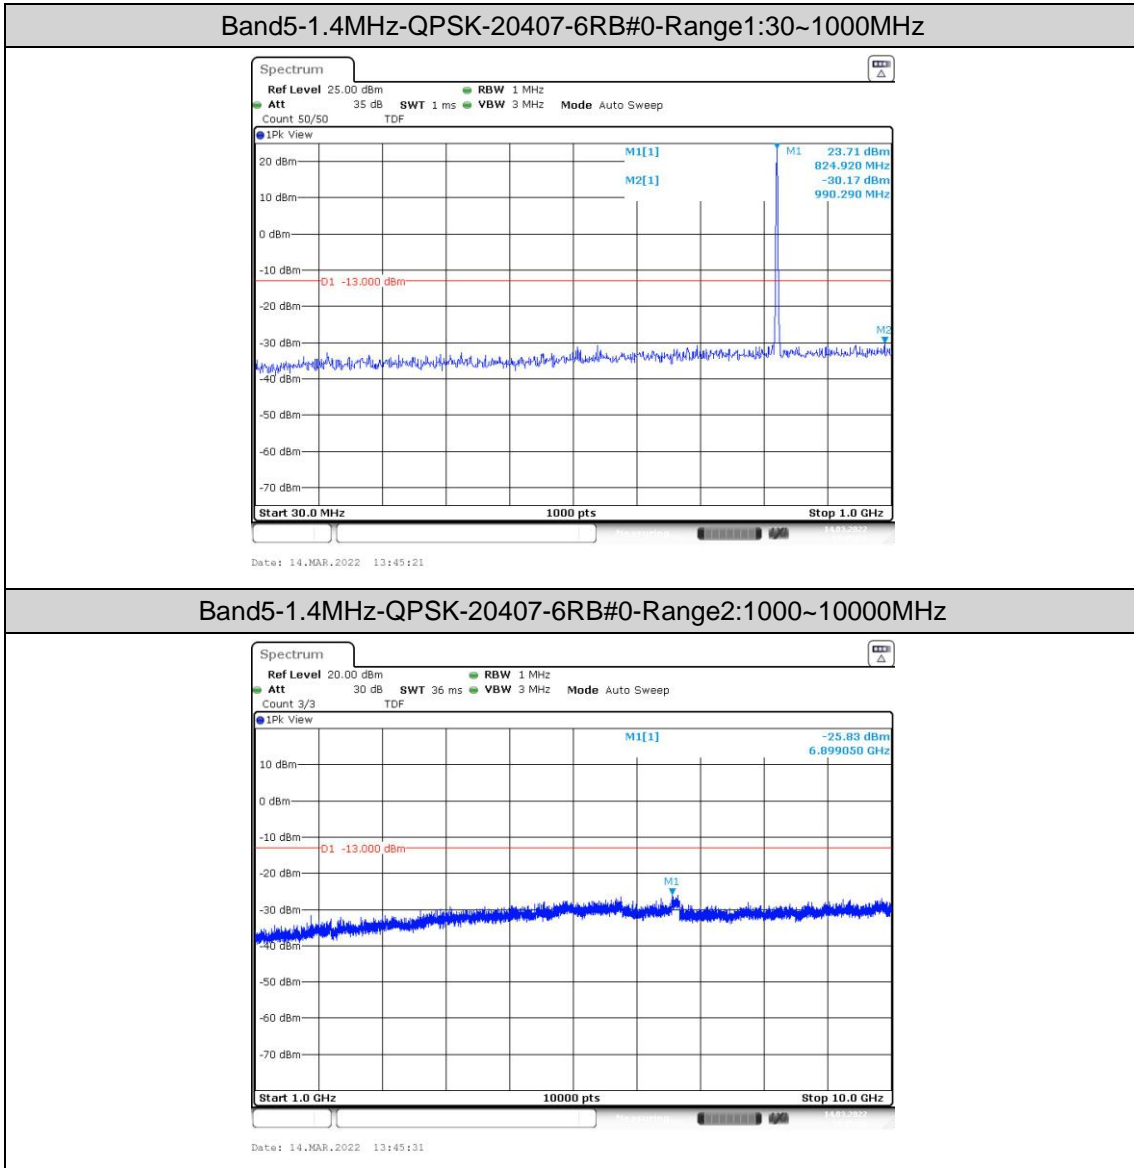

Band5	5MHz	16QAM	20625	25RB#0	Range2:1000~10000MHz	-26.31	PASS
Band5	10MHz	QPSK	20450	50RB#0	Range1:30~1000MHz	-30.44	PASS
Band5	10MHz	QPSK	20450	50RB#0	Range2:1000~10000MHz	-25.81	PASS
Band5	10MHz	QPSK	20525	50RB#0	Range1:30~1000MHz	-29.83	PASS
Band5	10MHz	QPSK	20525	50RB#0	Range2:1000~10000MHz	-25.87	PASS
Band5	10MHz	QPSK	20600	50RB#0	Range1:30~1000MHz	-30.21	PASS
Band5	10MHz	QPSK	20600	50RB#0	Range2:1000~10000MHz	-25.69	PASS
Band5	10MHz	16QAM	20450	50RB#0	Range1:30~1000MHz	-30.31	PASS
Band5	10MHz	16QAM	20450	50RB#0	Range2:1000~10000MHz	-26.49	PASS
Band5	10MHz	16QAM	20525	50RB#0	Range1:30~1000MHz	-30.78	PASS
Band5	10MHz	16QAM	20525	50RB#0	Range2:1000~10000MHz	-26.13	PASS
Band5	10MHz	16QAM	20600	50RB#0	Range1:30~1000MHz	-28.78	PASS
Band5	10MHz	16QAM	20600	50RB#0	Range2:1000~10000MHz	-24.93	PASS

Test Graphs