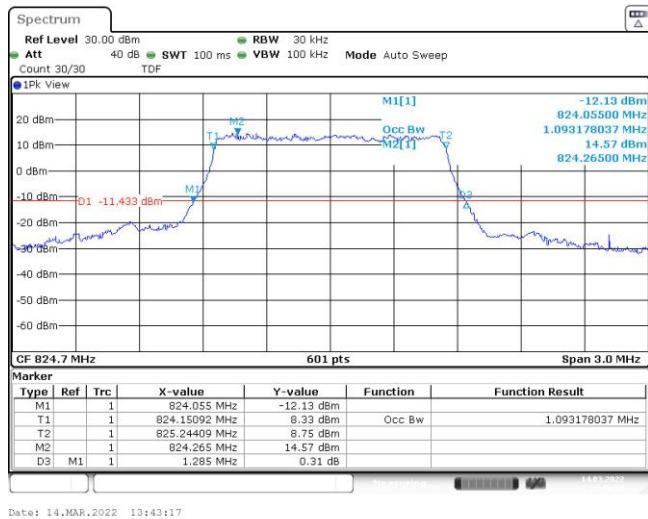

Band5-10MHz-QPSK-20600-50RB#0

Band5-10MHz-16QAM-20450-50RB#0

Band5-10MHz-16QAM-20525-50RB#0

Band5-10MHz-16QAM-20600-50RB#0

Appendix C: 26dB Bandwidth and Occupied Bandwidth

Test Result

Band	Bandwidth	Modulation	Channel	RB Configuration	Occupied Bandwidth (MHz)	26dB Bandwidth (MHz)	Verdict
Band5	1.4MHz	QPSK	20407	6RB#0	1.093	1.315	PASS
Band5	1.4MHz	QPSK	20525	6RB#0	1.093	1.310	PASS
Band5	1.4MHz	QPSK	20643	6RB#0	1.098	1.305	PASS
Band5	1.4MHz	16QAM	20407	6RB#0	1.093	1.285	PASS
Band5	1.4MHz	16QAM	20525	6RB#0	1.103	1.320	PASS
Band5	1.4MHz	16QAM	20643	6RB#0	1.103	1.300	PASS
Band5	3MHz	QPSK	20415	15RB#0	2.705	2.970	PASS
Band5	3MHz	QPSK	20525	15RB#0	2.705	2.990	PASS
Band5	3MHz	QPSK	20635	15RB#0	2.696	3.010	PASS
Band5	3MHz	16QAM	20415	15RB#0	2.696	2.990	PASS
Band5	3MHz	16QAM	20525	15RB#0	2.696	2.990	PASS
Band5	3MHz	16QAM	20635	15RB#0	2.696	2.990	PASS
Band5	5MHz	QPSK	20425	25RB#0	4.505	5.040	PASS
Band5	5MHz	QPSK	20525	25RB#0	4.505	5.030	PASS
Band5	5MHz	QPSK	20625	25RB#0	4.515	5.070	PASS
Band5	5MHz	16QAM	20425	25RB#0	4.505	5.010	PASS
Band5	5MHz	16QAM	20525	25RB#0	4.515	5.030	PASS
Band5	5MHz	16QAM	20625	25RB#0	4.515	5.010	PASS
Band5	10MHz	QPSK	20450	50RB#0	8.985	10.067	PASS
Band5	10MHz	QPSK	20525	50RB#0	8.985	9.967	PASS
Band5	10MHz	QPSK	20600	50RB#0	9.018	10.033	PASS
Band5	10MHz	16QAM	20450	50RB#0	8.985	9.933	PASS
Band5	10MHz	16QAM	20525	50RB#0	8.952	10.000	PASS
Band5	10MHz	16QAM	20600	50RB#0	8.952	9.933	PASS

Test Graphs

Band5-1.4MHz-16QAM-20407-6RB#0

Band5-1.4MHz-16QAM-20525-6RB#0

Band5-1.4MHz-16QAM-20643-6RB#0

Band5-3MHz-QPSK-20415-15RB#0

Band5-3MHz-QPSK-20525-15RB#0

Band5-3MHz-QPSK-20635-15RB#0

Band5-3MHz-16QAM-20415-15RB#0