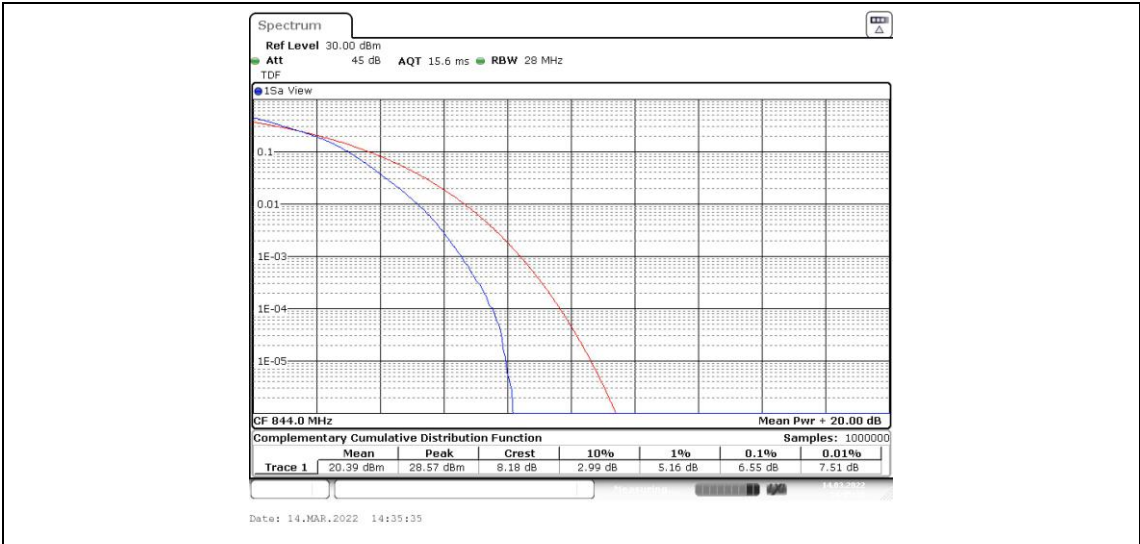

Band5-10MHz-QPSK-20600-50RB#0

Band5-10MHz-16QAM-20450-50RB#0

Band5-10MHz-16QAM-20525-50RB#0

Band5-10MHz-16QAM-20600-50RB#0

Appendix C: 26dB Bandwidth and Occupied Bandwidth

Test Result

Band	Bandwidth	Modulation	Channel	RB Configuration	Occupied Bandwidth (MHz)	26dB Bandwidth (MHz)	Verdict
Band5	1.4MHz	QPSK	20407	6RB#0	1.093	1.315	PASS
Band5	1.4MHz	QPSK	20525	6RB#0	1.093	1.310	PASS
Band5	1.4MHz	QPSK	20643	6RB#0	1.098	1.305	PASS
Band5	1.4MHz	16QAM	20407	6RB#0	1.093	1.285	PASS
Band5	1.4MHz	16QAM	20525	6RB#0	1.103	1.320	PASS
Band5	1.4MHz	16QAM	20643	6RB#0	1.103	1.300	PASS
Band5	3MHz	QPSK	20415	15RB#0	2.705	2.970	PASS
Band5	3MHz	QPSK	20525	15RB#0	2.705	2.990	PASS
Band5	3MHz	QPSK	20635	15RB#0	2.696	3.010	PASS
Band5	3MHz	16QAM	20415	15RB#0	2.696	2.990	PASS
Band5	3MHz	16QAM	20525	15RB#0	2.696	2.990	PASS
Band5	3MHz	16QAM	20635	15RB#0	2.696	2.990	PASS
Band5	5MHz	QPSK	20425	25RB#0	4.505	5.040	PASS
Band5	5MHz	QPSK	20525	25RB#0	4.505	5.030	PASS
Band5	5MHz	QPSK	20625	25RB#0	4.515	5.070	PASS
Band5	5MHz	16QAM	20425	25RB#0	4.505	5.010	PASS
Band5	5MHz	16QAM	20525	25RB#0	4.515	5.030	PASS
Band5	5MHz	16QAM	20625	25RB#0	4.515	5.010	PASS
Band5	10MHz	QPSK	20450	50RB#0	8.985	10.067	PASS
Band5	10MHz	QPSK	20525	50RB#0	8.985	9.967	PASS
Band5	10MHz	QPSK	20600	50RB#0	9.018	10.033	PASS
Band5	10MHz	16QAM	20450	50RB#0	8.985	9.933	PASS
Band5	10MHz	16QAM	20525	50RB#0	8.952	10.000	PASS
Band5	10MHz	16QAM	20600	50RB#0	8.952	9.933	PASS