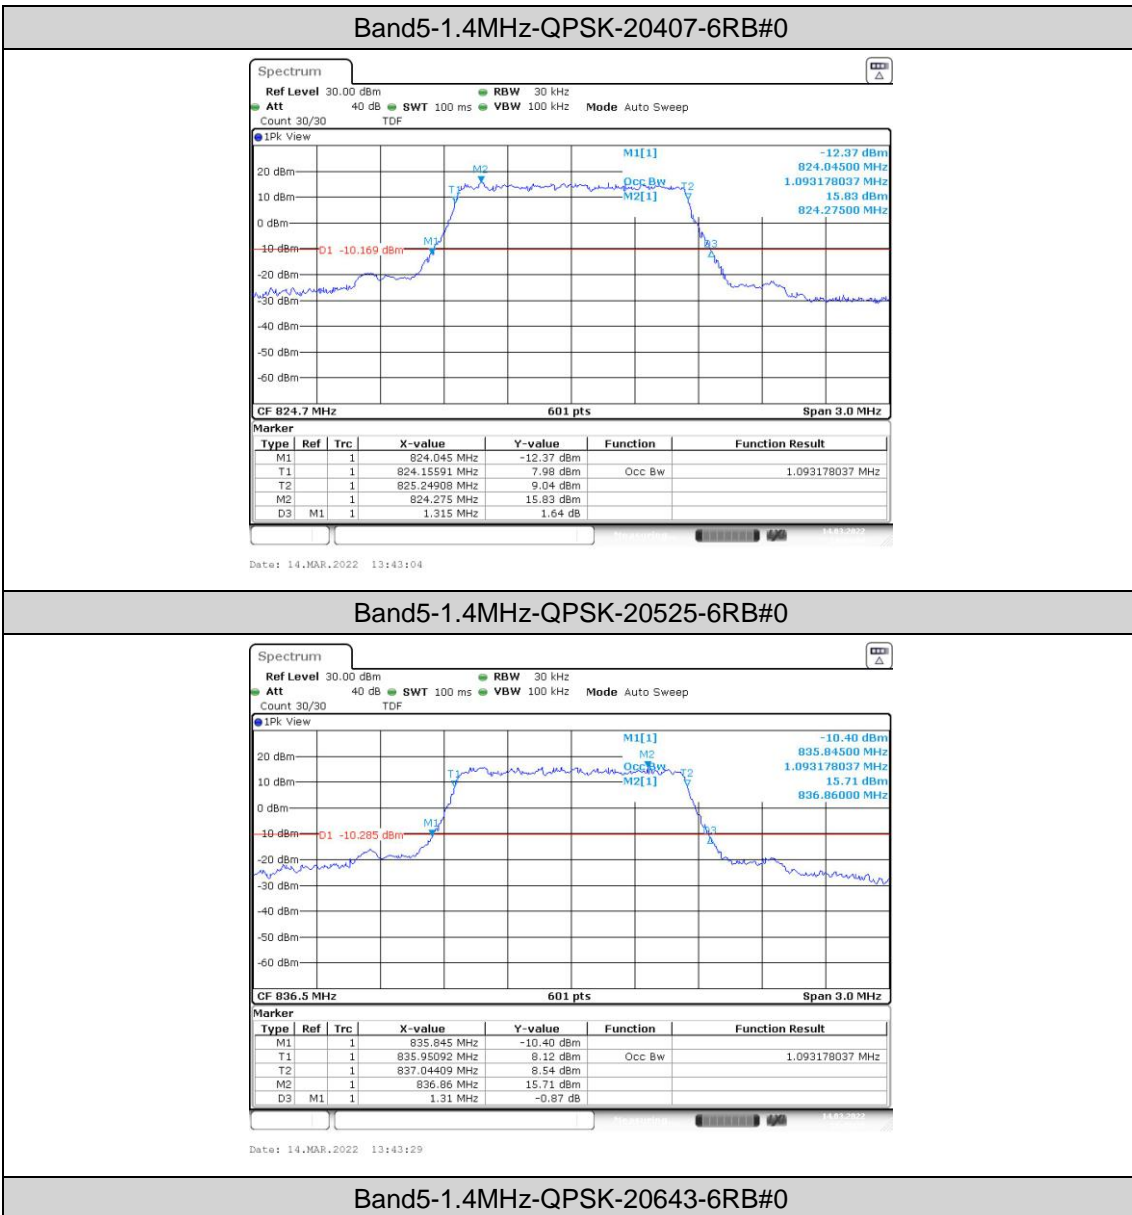

Test Graphs