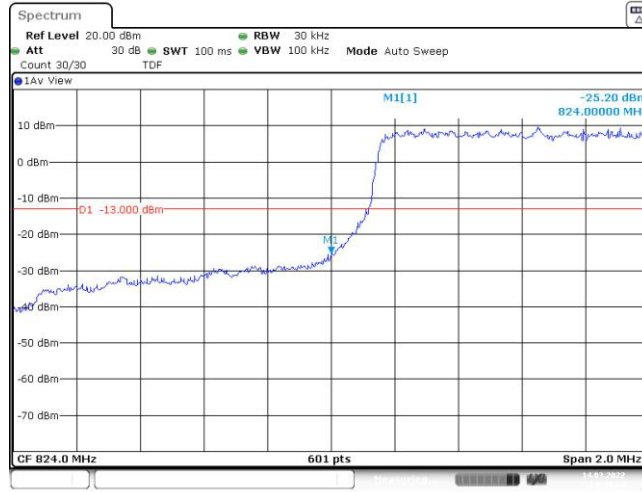

Test Graphs

Band5-1.4MHz-QPSK-20407-6RB#0

Date: 14.MAR.2022 13:44:28