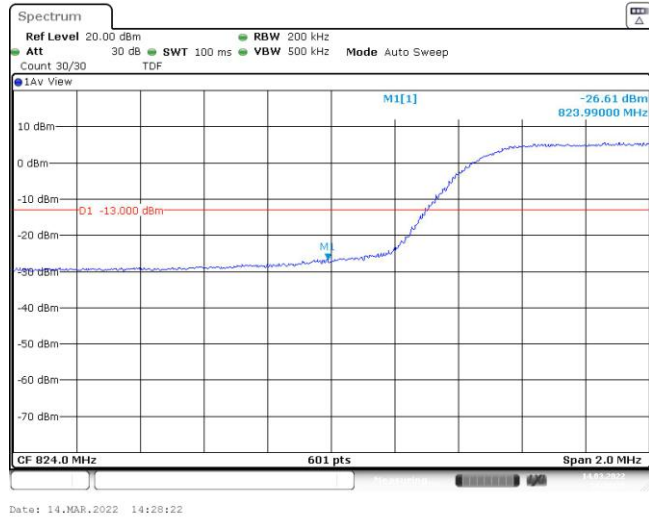

Band5-10MHz-QPSK-20450-50RB#0