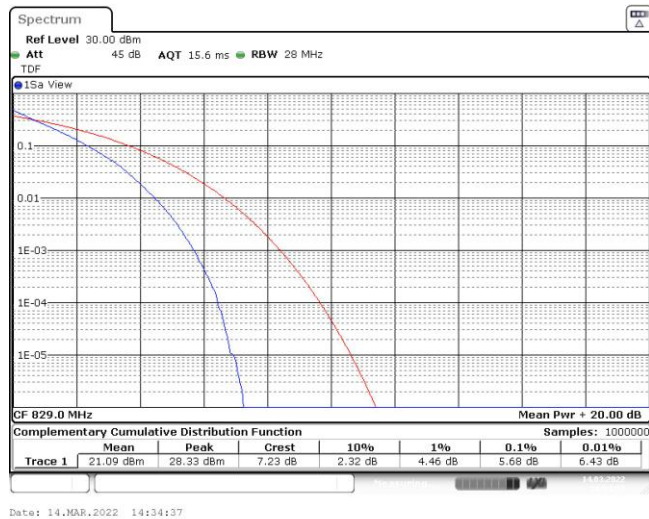

Date: 14.MAR.2022 14:20:26

Band5-5MHz-16QAM-20425-25RB#0

Date: 14.MAR.2022 14:20:02

Band5-5MHz-16QAM-20525-25RB#0

Date: 14.MAR.2022 14:20:25

Band5-5MHz-16QAM-20625-25RB#0

Band5-10MHz-QPSK-20450-50RB#0

Band5-10MHz-QPSK-20525-50RB#0