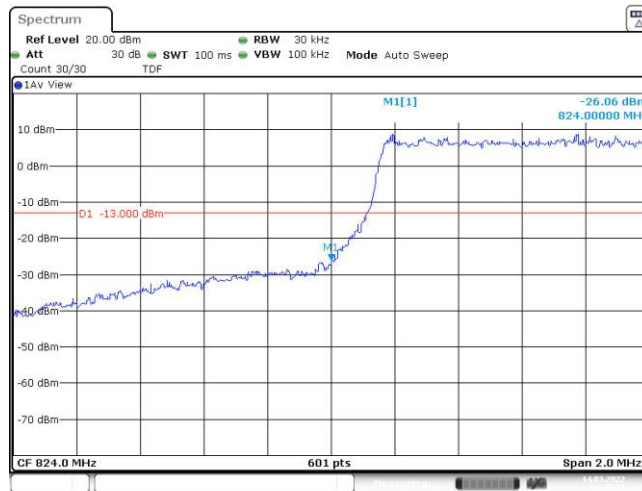

Test Graphs

Band5-1.4MHz-QPSK-20407-6RB#0

Date: 14.MAR.2022 13:44:28

Band5-1.4MHz-QPSK-20643-6RB#0

Date: 14.MAR.2022 13:44:56

Band5-1.4MHz-16QAM-20407-6RB#0

Date: 14.MAR.2022 13:44:41

Band5-1.4MHz-16QAM-20643-6RB#0