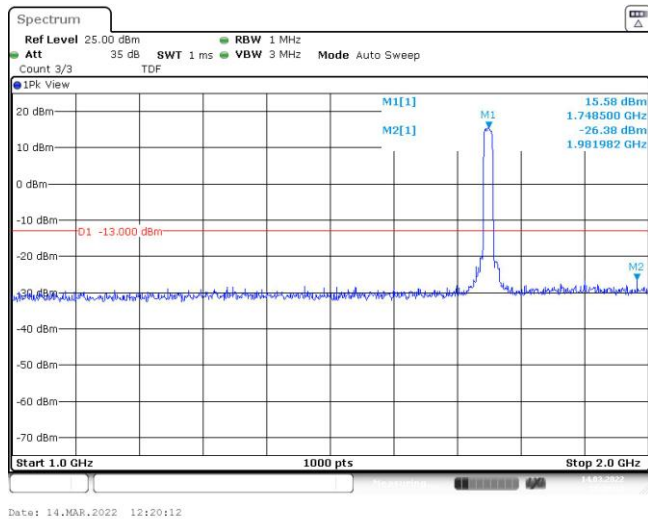

Band4-15MHz-16QAM-20325-75RB#0-Range2:1000~2000MHz