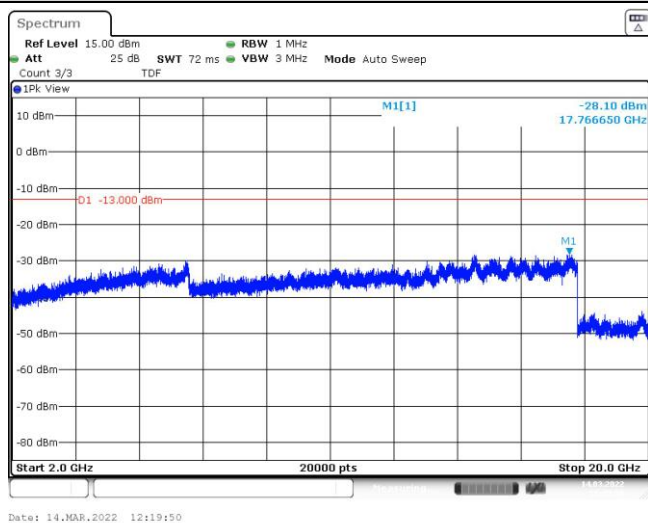

Band4-15MHz-QPSK-20175-75RB#0-Range3:2000~20000MHz

Band4-15MHz-QPSK-20325-75RB#0-Range1:30~1000MHz

Band4-15MHz-QPSK-20325-75RB#0-Range2:1000~2000MHz

Band4-15MHz-QPSK-20325-75RB#0-Range3:2000~20000MHz

Band4-15MHz-16QAM-20025-75RB#0-Range1:30~1000MHz