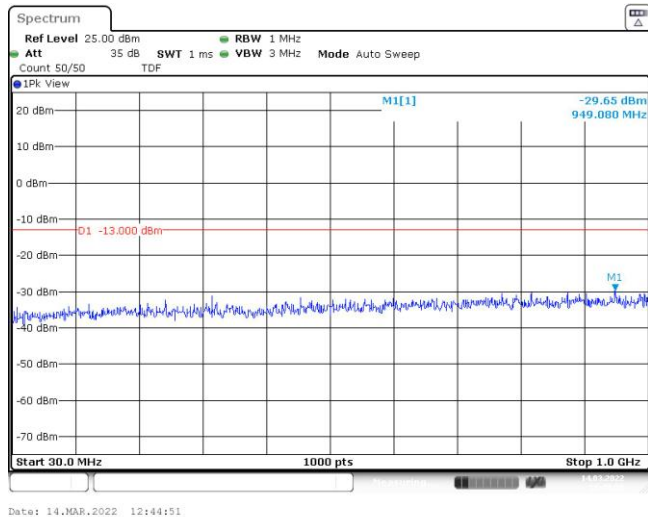

Band4-20MHz-16QAM-20175-100RB#0-Range1:30~1000MHz