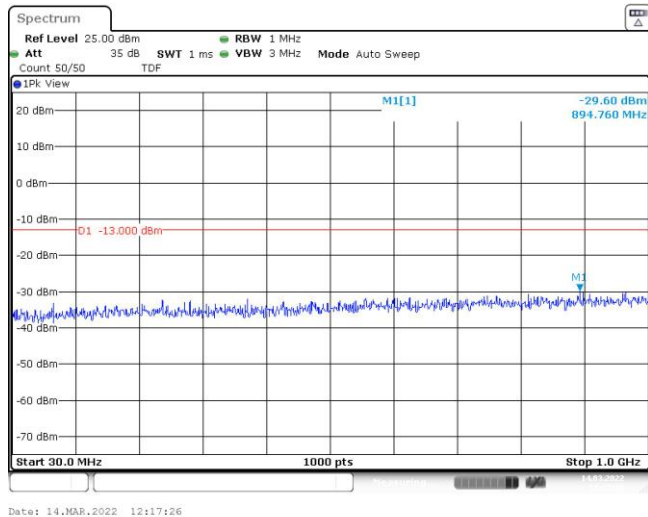

Band4-15MHz-QPSK-20025-75RB#0-Range1:30~1000MHz