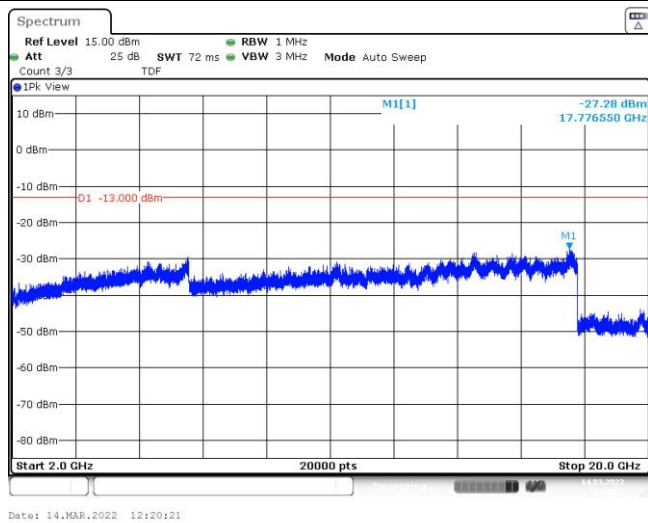

Band4-15MHz-16QAM-20325-75RB#0-Range3:2000~20000MHz

Band4-20MHz-QPSK-20050-100RB#0-Range1:30~1000MHz