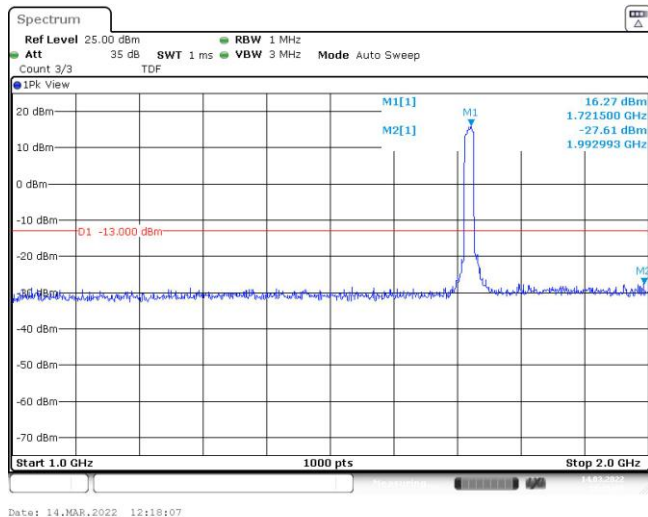

Band4-15MHz-16QAM-20025-75RB#0-Range2:1000~2000MHz