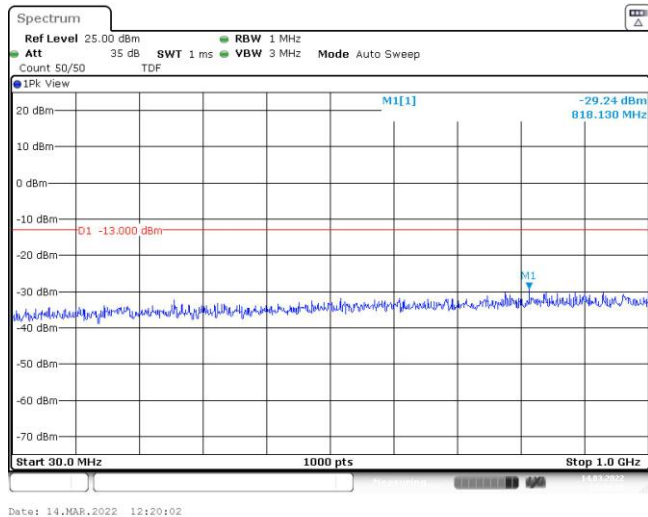

Band4-15MHz-16QAM-20325-75RB#0-Range2:1000~2000MHz

Band4-15MHz-16QAM-20325-75RB#0-Range3:2000~20000MHz

Band4-20MHz-QPSK-20050-100RB#0-Range1:30~1000MHz