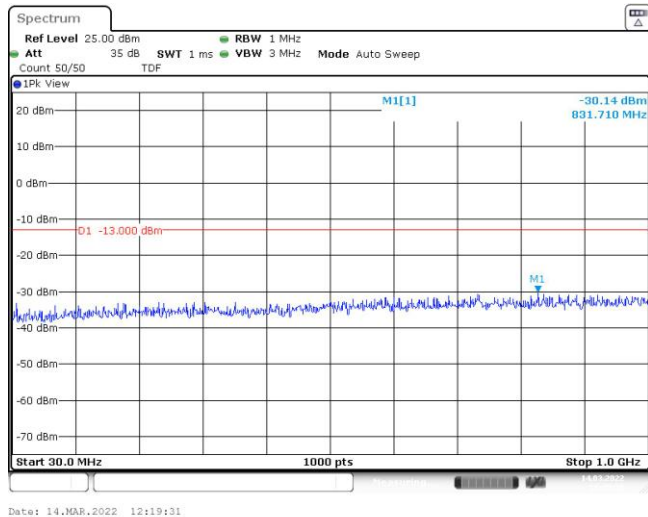

Band4-15MHz-QPSK-20325-75RB#0-Range1:30~1000MHz