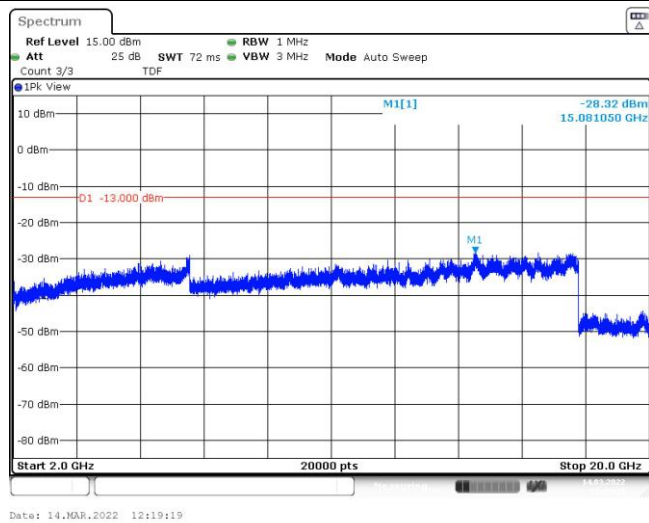

Band4-15MHz-16QAM-20025-75RB#0-Range2:1000~2000MHz

Band4-15MHz-16QAM-20025-75RB#0-Range3:2000~20000MHz

Band4-15MHz-16QAM-20175-75RB#0-Range1:30~1000MHz

Band4-15MHz-16QAM-20175-75RB#0-Range2:1000~2000MHz

Band4-15MHz-16QAM-20175-75RB#0-Range3:2000~20000MHz