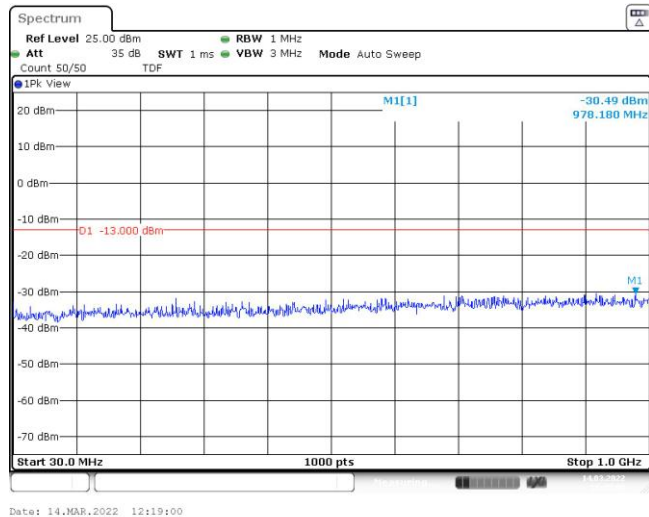

Band4-15MHz-16QAM-20175-75RB#0-Range1:30~1000MHz