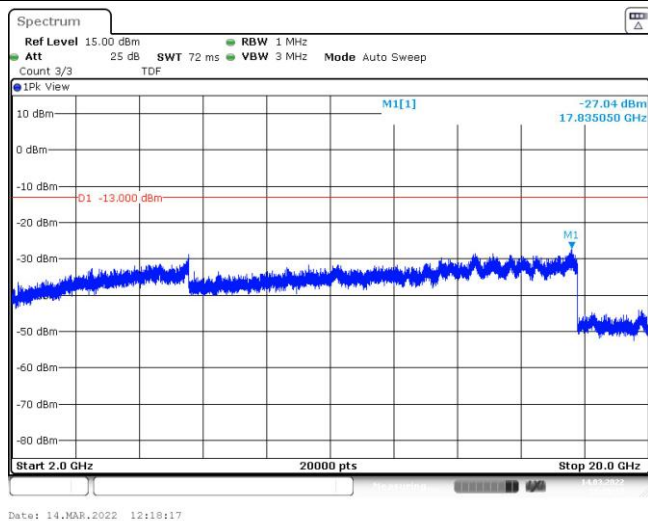

Band4-15MHz-16QAM-20025-75RB#0-Range3:2000~20000MHz