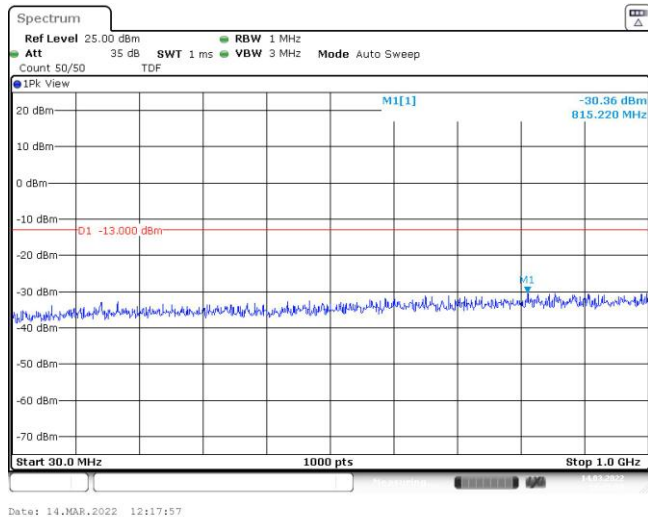

Band4-15MHz-QPSK-20175-75RB#0-Range3:2000~20000MHz

Band4-15MHz-QPSK-20325-75RB#0-Range1:30~1000MHz

Band4-15MHz-QPSK-20325-75RB#0-Range2:1000~2000MHz

Band4-15MHz-QPSK-20325-75RB#0-Range3:2000~20000MHz

Band4-15MHz-16QAM-20025-75RB#0-Range1:30~1000MHz