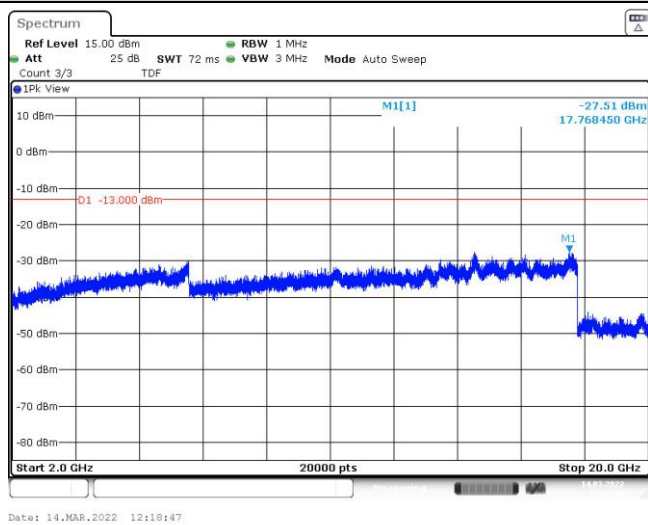

Band4-15MHz-QPSK-20175-75RB#0-Range3:2000~20000MHz