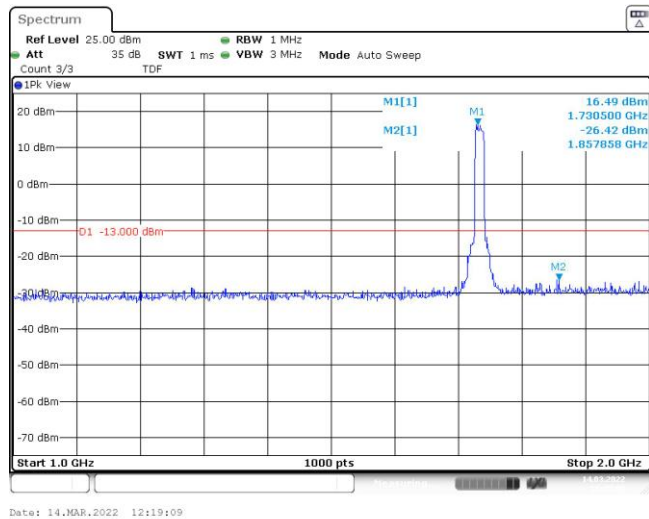

Band4-15MHz-16QAM-20025-75RB#0-Range2:1000~2000MHz

Band4-15MHz-16QAM-20025-75RB#0-Range3:2000~20000MHz

Band4-15MHz-16QAM-20175-75RB#0-Range1:30~1000MHz

Band4-15MHz-16QAM-20175-75RB#0-Range2:1000~2000MHz

Band4-15MHz-16QAM-20175-75RB#0-Range3:2000~20000MHz