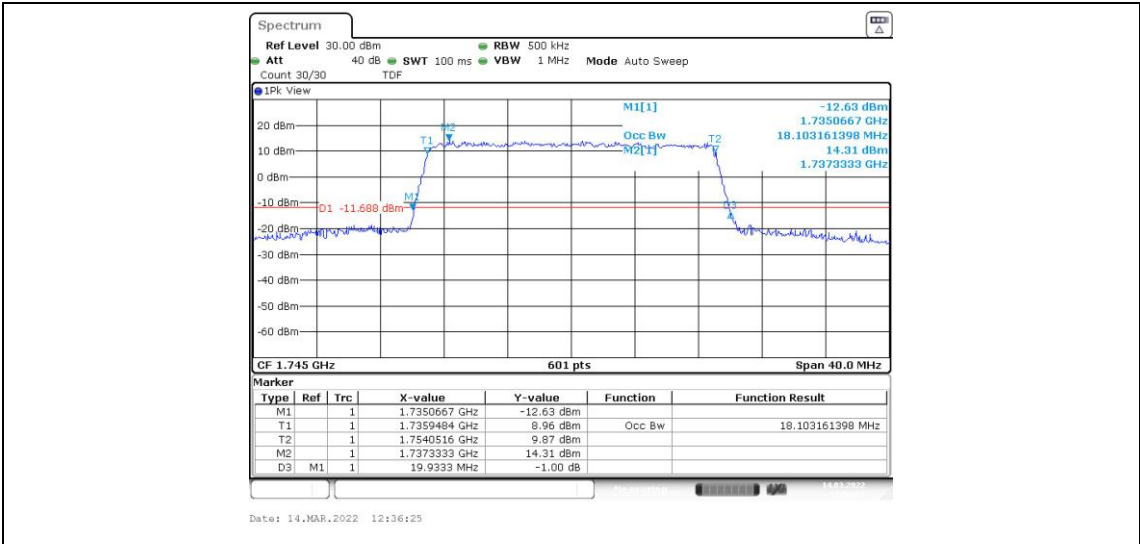

Band4-15MHz-16QAM-20175-75RB#0

Band4-15MHz-16QAM-20325-75RB#0

Date: 14.MAR.2022 12:16:13

Band4-20MHz-QPSK-20050-100RB#0

Date: 14.MAR.2022 12:35:23

Band4-20MHz-QPSK-20175-100RB#0

Date: 14.MAR.2022 12:35:48

Band4-20MHz-QPSK-20300-100RB#0

Band4-20MHz-16QAM-20050-100RB#0

Band4-20MHz-16QAM-20175-100RB#0

Band4-20MHz-16QAM-20300-100RB#0

Appendix D: Band Edge

Test Result

Band	Bandwidth	Modulation	Channel	RB Configuration	Result(dBm)	Verdict
Band4	1.4MHz	QPSK	19957	6RB#0	-26.29	PASS
Band4	1.4MHz	QPSK	20393	6RB#0	-24.52	PASS
Band4	1.4MHz	16QAM	19957	6RB#0	-26.40	PASS
Band4	1.4MHz	16QAM	20393	6RB#0	-25.35	PASS
Band4	3MHz	QPSK	19965	15RB#0	-26.36	PASS
Band4	3MHz	QPSK	20385	15RB#0	-25.68	PASS
Band4	3MHz	16QAM	19965	15RB#0	-27.10	PASS
Band4	3MHz	16QAM	20385	15RB#0	-27.70	PASS
Band4	5MHz	QPSK	19975	25RB#0	-27.37	PASS
Band4	5MHz	QPSK	20375	25RB#0	-27.15	PASS
Band4	5MHz	16QAM	19975	25RB#0	-29.18	PASS
Band4	5MHz	16QAM	20375	25RB#0	-27.92	PASS
Band4	10MHz	QPSK	20000	50RB#0	-30.86	PASS
Band4	10MHz	QPSK	20350	50RB#0	-30.67	PASS
Band4	10MHz	16QAM	20000	50RB#0	-32.29	PASS
Band4	10MHz	16QAM	20350	50RB#0	-31.57	PASS
Band4	15MHz	QPSK	20025	75RB#0	-33.85	PASS
Band4	15MHz	QPSK	20325	75RB#0	-32.42	PASS
Band4	15MHz	16QAM	20025	75RB#0	-34.54	PASS
Band4	15MHz	16QAM	20325	75RB#0	-33.31	PASS
Band4	20MHz	QPSK	20050	100RB#0	-32.50	PASS
Band4	20MHz	QPSK	20300	100RB#0	-32.69	PASS
Band4	20MHz	16QAM	20050	100RB#0	-33.49	PASS
Band4	20MHz	16QAM	20300	100RB#0	-33.03	PASS