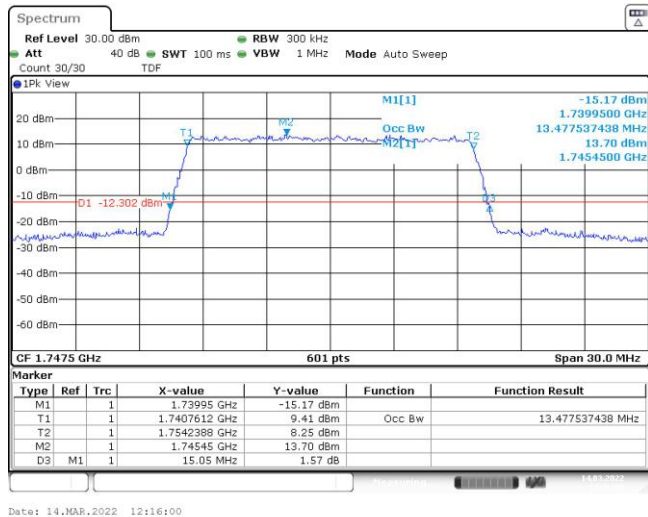

Band4-10MHz-16QAM-20000-50RB#0

Band4-10MHz-16QAM-20175-50RB#0

Band4-10MHz-16QAM-20350-50RB#0

Band4-15MHz-QPSK-20025-75RB#0

Band4-15MHz-QPSK-20175-75RB#0

Band4-15MHz-QPSK-20325-75RB#0

Band4-15MHz-16QAM-20025-75RB#0