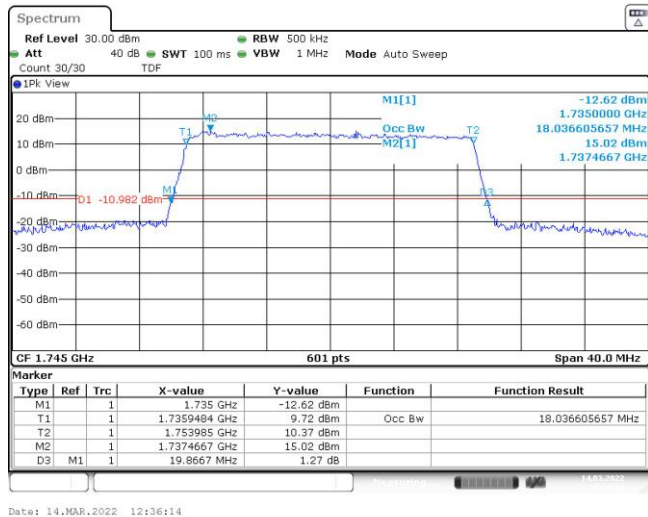

Band4-15MHz-16QAM-20175-75RB#0

Band4-15MHz-16QAM-20325-75RB#0

Date: 14.MAR.2022 12:16:13

Band4-20MHz-QPSK-20050-100RB#0

Date: 14.MAR.2022 12:35:23

Band4-20MHz-QPSK-20175-100RB#0

Date: 14.MAR.2022 12:35:48

Band4-20MHz-QPSK-20300-100RB#0