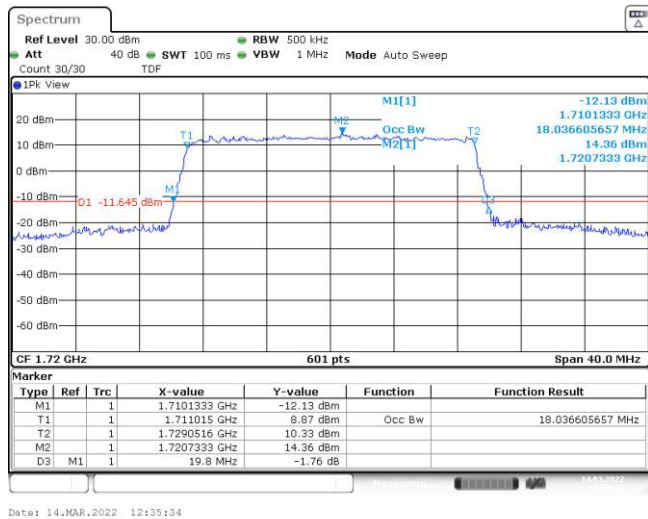

Band4-20MHz-16QAM-20050-100RB#0