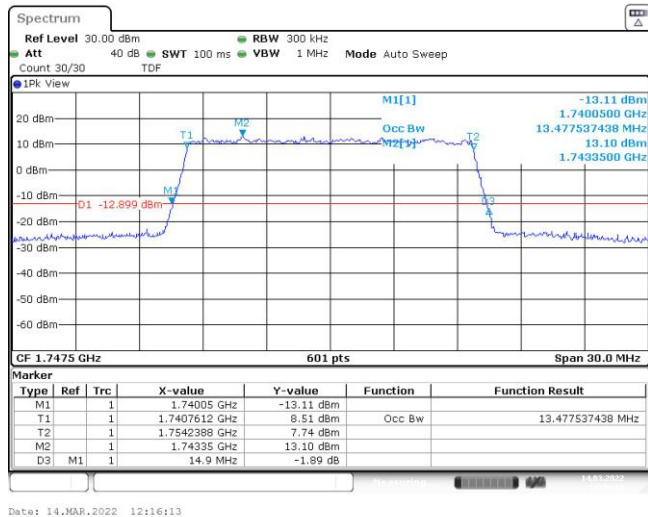

Date: 14.MAR.2022 12:16:13