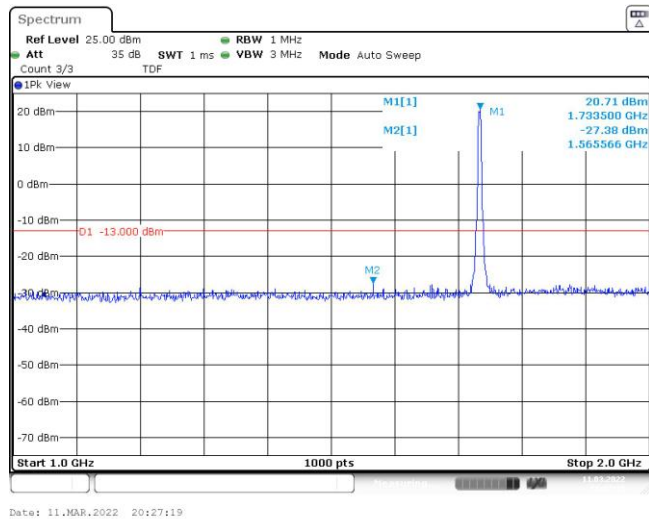

Band4-5MHz-16QAM-20175-25RB#0-Range3:2000~20000MHz