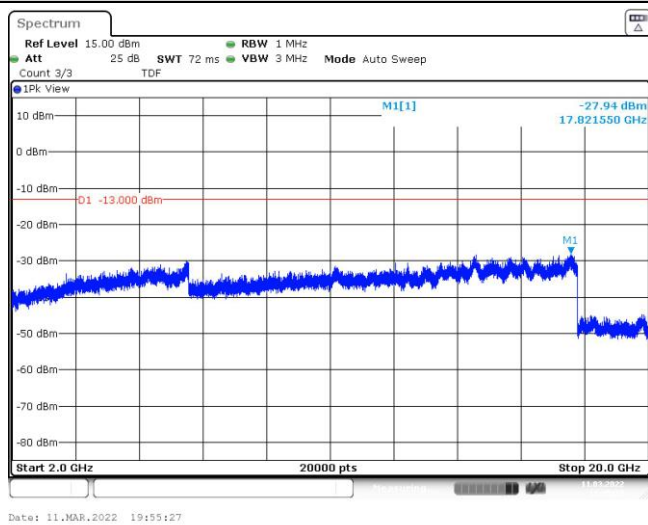

Band4-1.4MHz-16QAM-20175-6RB#0-Range3:2000~20000MHz

Band4-1.4MHz-16QAM-20393-6RB#0-Range1:30~1000MHz