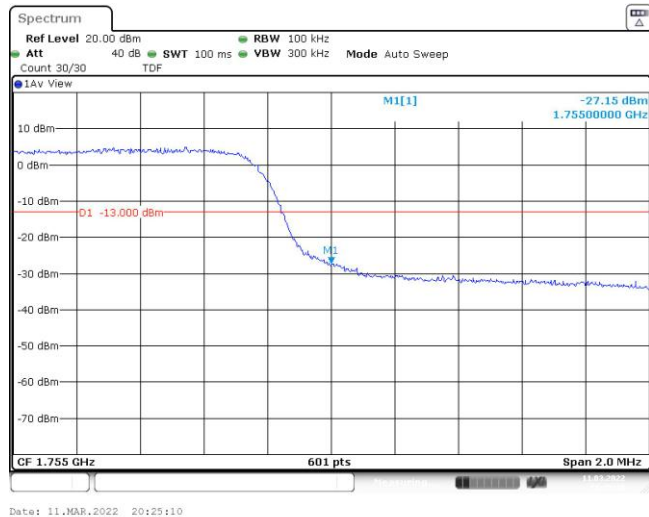

Band4-5MHz-16QAM-19975-25RB#0

Band4-5MHz-16QAM-20375-25RB#0

Band4-10MHz-QPSK-20000-50RB#0