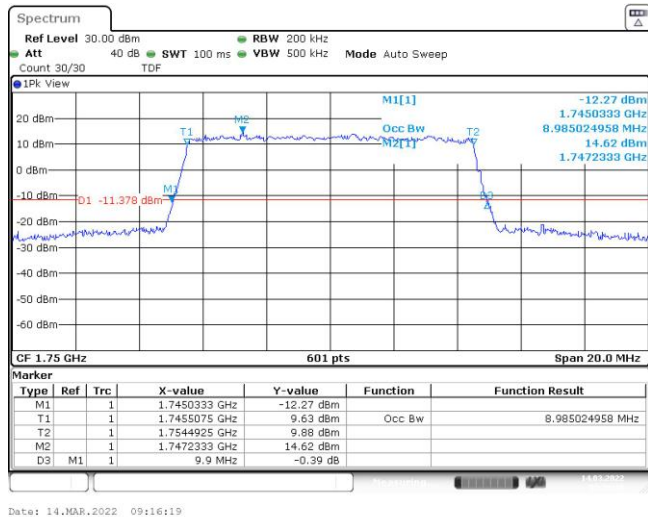

Band4-10MHz-16QAM-20000-50RB#0

Band4-10MHz-16QAM-20175-50RB#0

Band4-10MHz-16QAM-20350-50RB#0

Band4-15MHz-QPSK-20025-75RB#0

Band4-15MHz-QPSK-20175-75RB#0

Band4-15MHz-QPSK-20325-75RB#0

Band4-15MHz-16QAM-20025-75RB#0