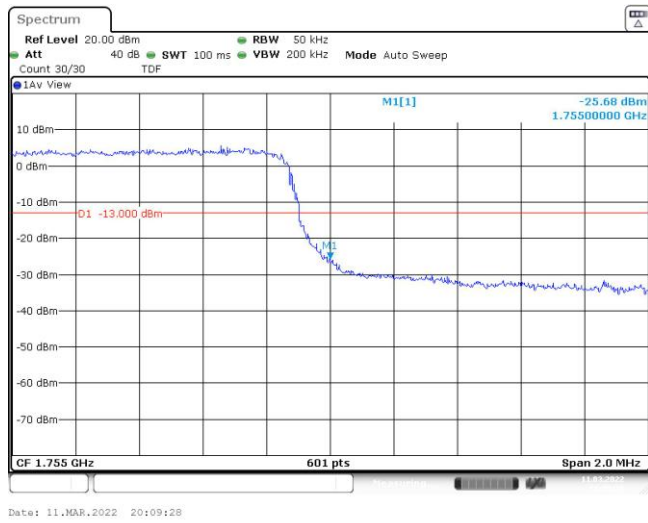

Band4-3MHz-QPSK-20385-15RB#0

Band4-3MHz-16QAM-19965-15RB#0