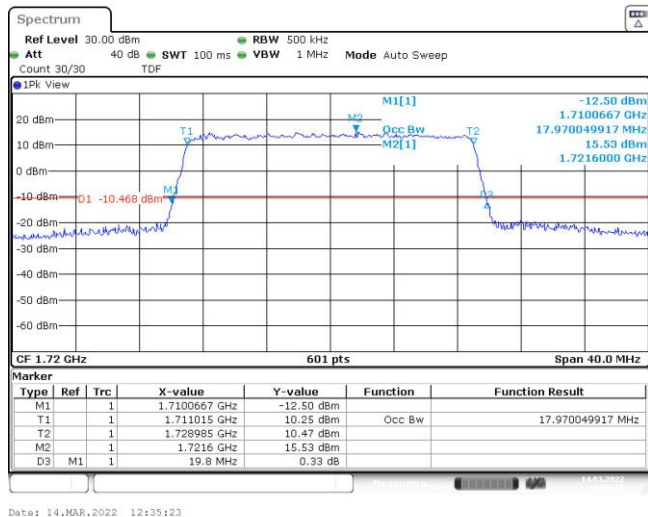

Band4-15MHz-16QAM-20175-75RB#0

Band4-15MHz-16QAM-20325-75RB#0

Date: 14.MAR.2022 12:16:13

Band4-20MHz-QPSK-20050-100RB#0

Date: 14.MAR.2022 12:35:23

Band4-20MHz-QPSK-20175-100RB#0

Date: 14.MAR.2022 12:35:48

Band4-20MHz-QPSK-20300-100RB#0