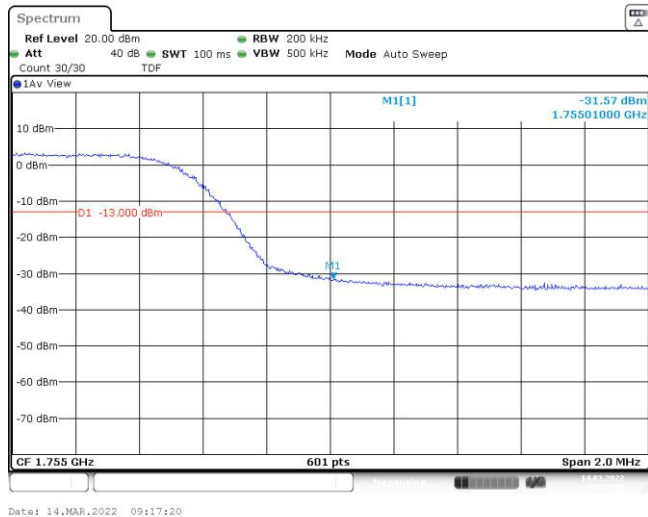

Band4-10MHz-QPSK-20000-50RB#0

Band4-10MHz-QPSK-20350-50RB#0

Band4-10MHz-16QAM-20000-50RB#0

Band4-10MHz-16QAM-20350-50RB#0

Band4-15MHz-QPSK-20025-75RB#0

Band4-15MHz-QPSK-20325-75RB#0

Band4-15MHz-16QAM-20025-75RB#0