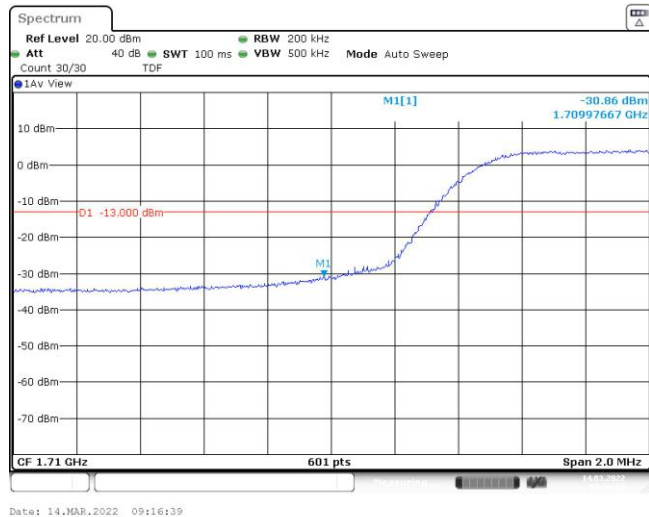

Band4-10MHz-QPSK-20350-50RB#0

Band4-10MHz-16QAM-20000-50RB#0

Band4-10MHz-16QAM-20350-50RB#0