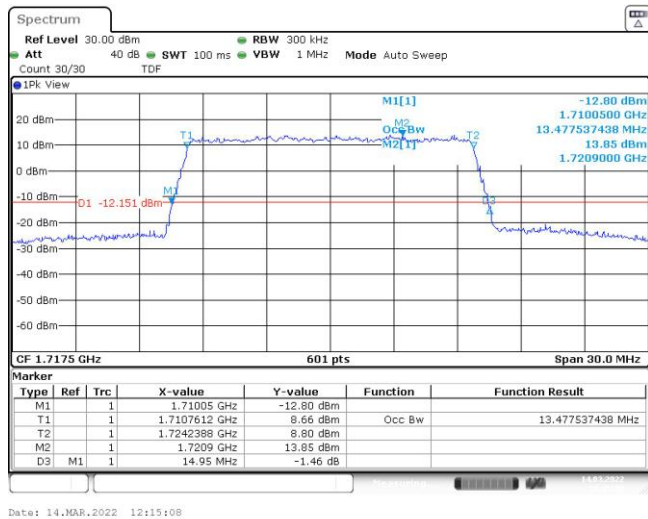

Band4-10MHz-16QAM-20000-50RB#0

Band4-10MHz-16QAM-20175-50RB#0

Band4-10MHz-16QAM-20350-50RB#0

Band4-15MHz-QPSK-20025-75RB#0

Band4-15MHz-QPSK-20175-75RB#0

Band4-15MHz-QPSK-20325-75RB#0

Band4-15MHz-16QAM-20025-75RB#0