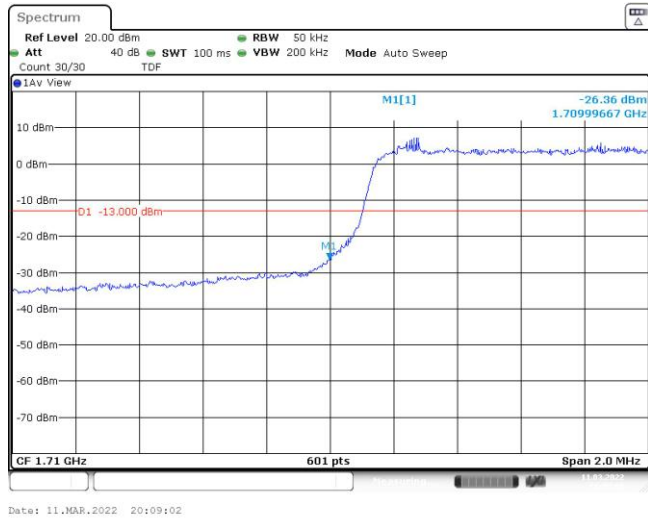

Band4-3MHz-QPSK-19965-15RB#0