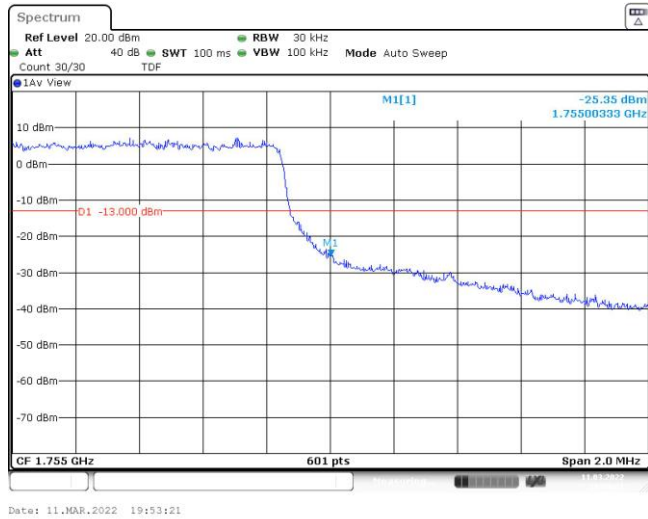

Test Graphs

Band4-1.4MHz-QPSK-19957-6RB#0

Date: 11.MAR.2022 19:52:41

Band4-1.4MHz-QPSK-20393-6RB#0

Date: 11.MAR.2022 19:53:08

Band4-1.4MHz-16QAM-19957-6RB#0

Date: 11.MAR.2022 19:52:54

Band4-1.4MHz-16QAM-20393-6RB#0