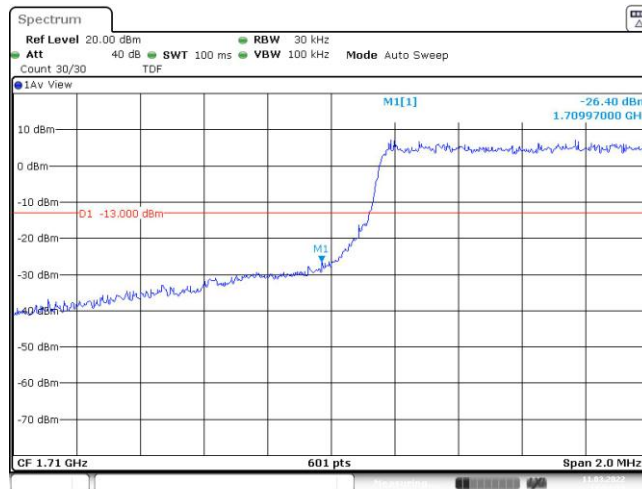

Test Graphs

Band4-1.4MHz-QPSK-19957-6RB#0

Date: 11.MAR.2022 19:52:41

Band4-1.4MHz-QPSK-20393-6RB#0

Date: 11.MAR.2022 19:53:08

Band4-1.4MHz-16QAM-19957-6RB#0

Date: 11.MAR.2022 19:52:54

Band4-1.4MHz-16QAM-20393-6RB#0