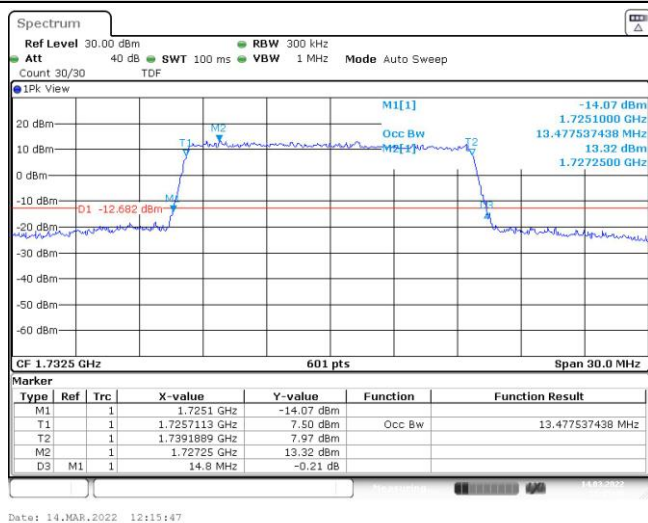

Band4-15MHz-16QAM-20175-75RB#0

Band4-15MHz-16QAM-20325-75RB#0