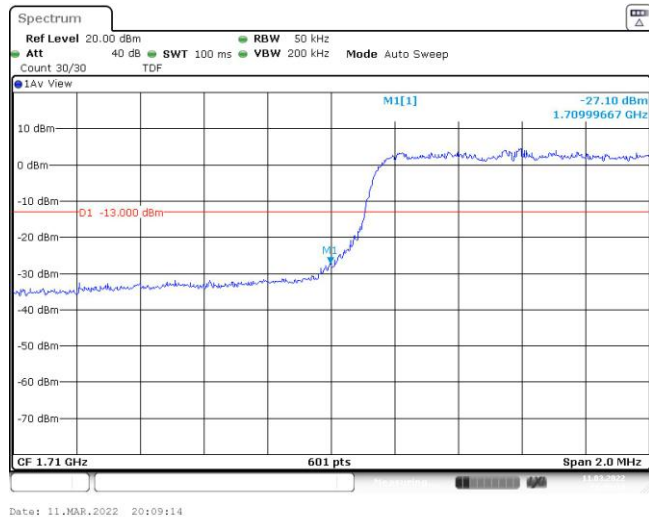

Band4-3MHz-16QAM-20385-15RB#0

Band4-5MHz-QPSK-19975-25RB#0

Band4-5MHz-QPSK-20375-25RB#0