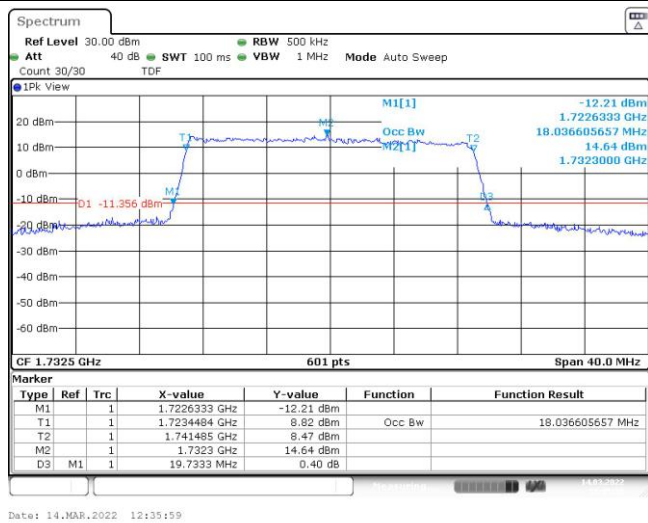

Band4-20MHz-16QAM-20175-100RB#0

Band4-20MHz-16QAM-20300-100RB#0