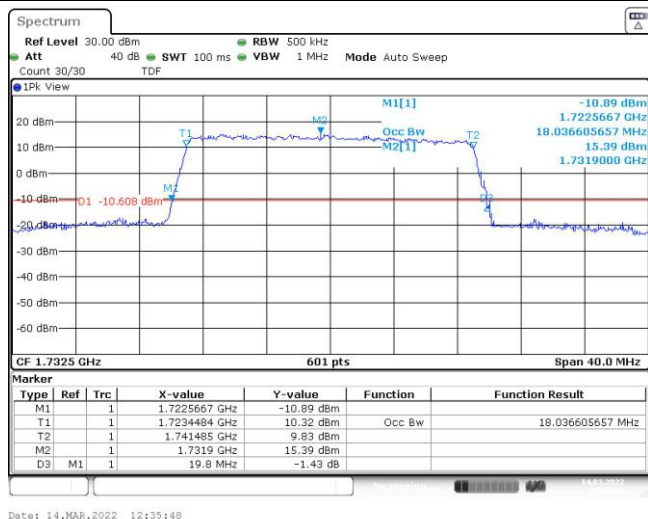

Band4-15MHz-16QAM-20175-75RB#0

Band4-15MHz-16QAM-20325-75RB#0

Date: 14.MAR.2022 12:16:13

Band4-20MHz-QPSK-20050-100RB#0

Date: 14.MAR.2022 12:35:23

Band4-20MHz-QPSK-20175-100RB#0

Date: 14.MAR.2022 12:35:48

Band4-20MHz-QPSK-20300-100RB#0