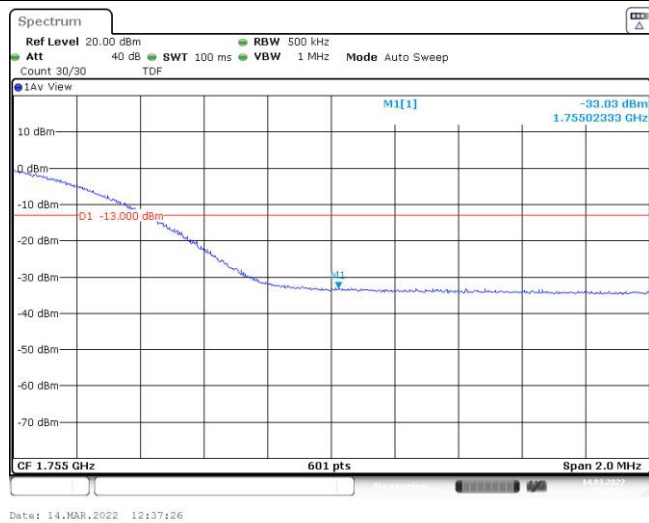

Band4-15MHz-16QAM-20325-75RB#0

Band4-20MHz-QPSK-20050-100RB#0

Band4-20MHz-QPSK-20300-100RB#0

Band4-20MHz-16QAM-20050-100RB#0

Band4-20MHz-16QAM-20300-100RB#0

Appendix E: Conducted Spurious Emission

Test Result