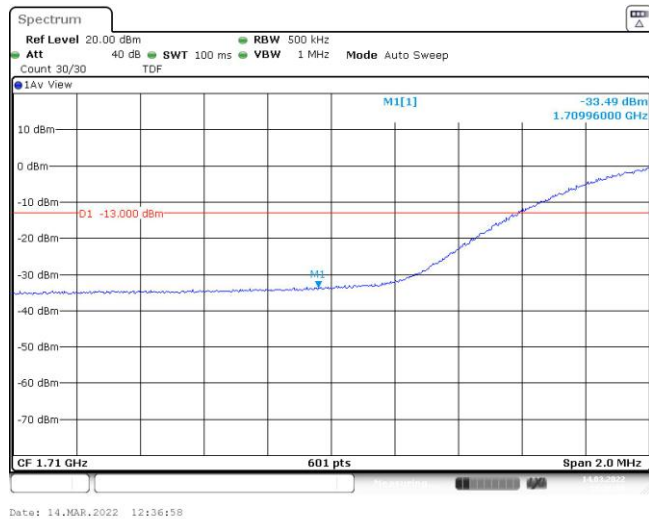

Band4-15MHz-16QAM-20325-75RB#0

Band4-20MHz-QPSK-20050-100RB#0

Band4-20MHz-QPSK-20300-100RB#0

Band4-20MHz-16QAM-20050-100RB#0

Band4-20MHz-16QAM-20300-100RB#0

Appendix E: Conducted Spurious Emission

Test Result