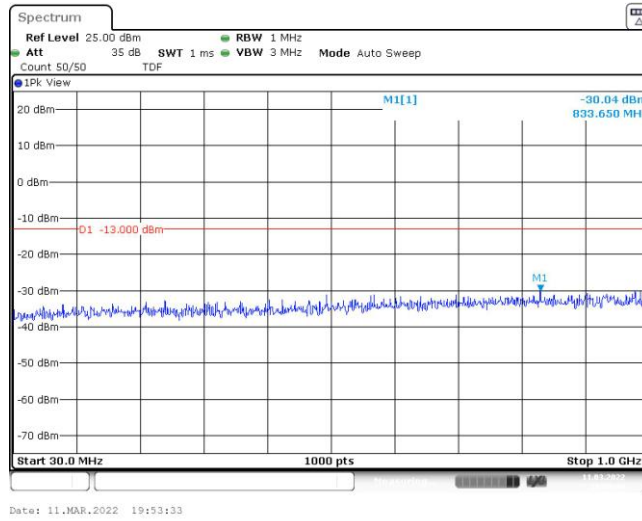

Test Graphs

Band4-1.4MHz-QPSK-19957-6RB#0-Range1:30~1000MHz