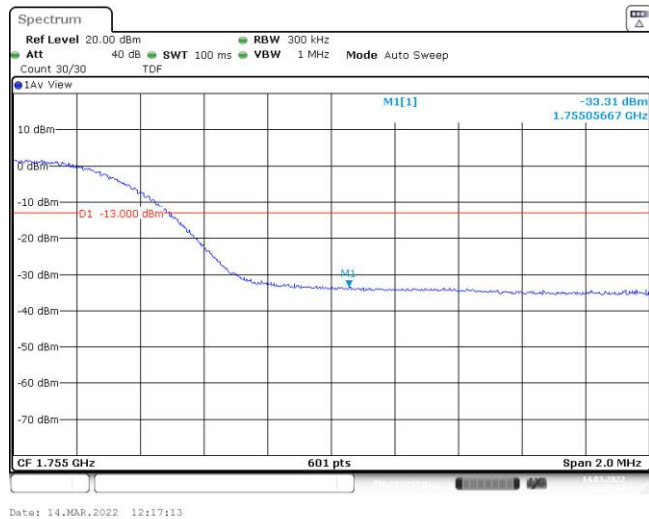

Band4-20MHz-QPSK-20050-100RB#0