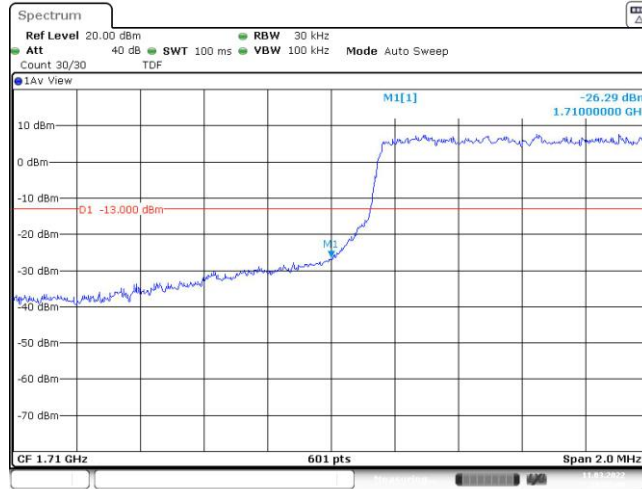

Test Graphs

Band4-1.4MHz-QPSK-19957-6RB#0

Date: 11.MAR.2022 19:52:41