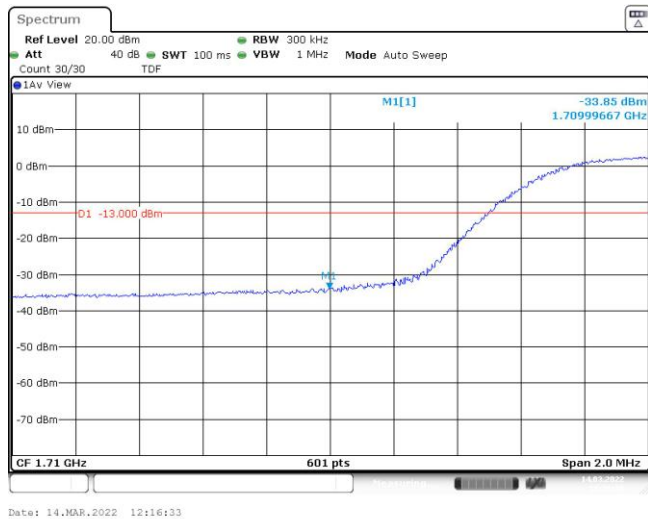

Band4-10MHz-QPSK-20000-50RB#0

Band4-10MHz-QPSK-20350-50RB#0

Band4-10MHz-16QAM-20000-50RB#0

Band4-10MHz-16QAM-20350-50RB#0

Band4-15MHz-QPSK-20025-75RB#0

Band4-15MHz-QPSK-20325-75RB#0

Band4-15MHz-16QAM-20025-75RB#0