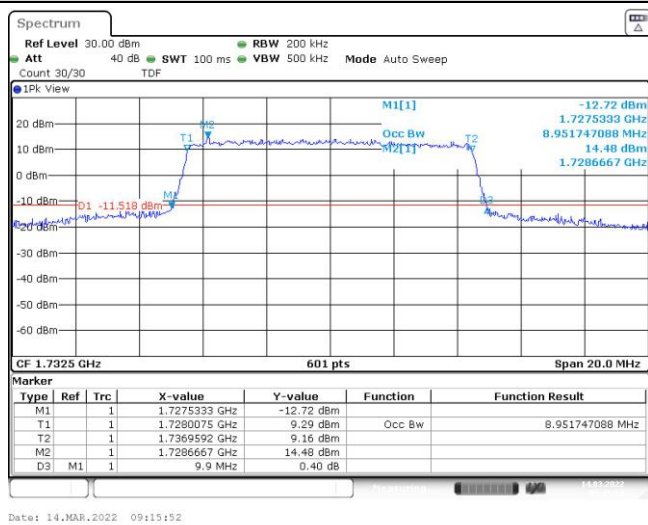

Band4-10MHz-16QAM-20000-50RB#0

Band4-10MHz-16QAM-20175-50RB#0

Band4-10MHz-16QAM-20350-50RB#0

Band4-15MHz-QPSK-20025-75RB#0

Band4-15MHz-QPSK-20175-75RB#0

Band4-15MHz-QPSK-20325-75RB#0

Band4-15MHz-16QAM-20025-75RB#0