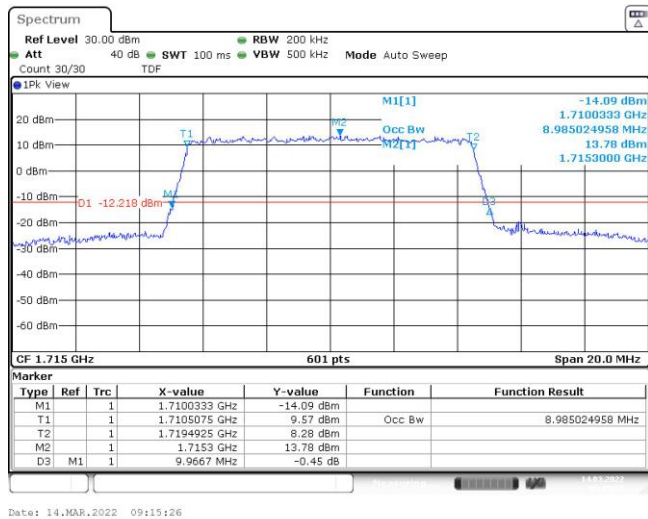

Band4-10MHz-16QAM-20000-50RB#0

Band4-10MHz-16QAM-20175-50RB#0

Band4-10MHz-16QAM-20350-50RB#0

Band4-15MHz-QPSK-20025-75RB#0

Band4-15MHz-QPSK-20175-75RB#0

Band4-15MHz-QPSK-20325-75RB#0

Band4-15MHz-16QAM-20025-75RB#0