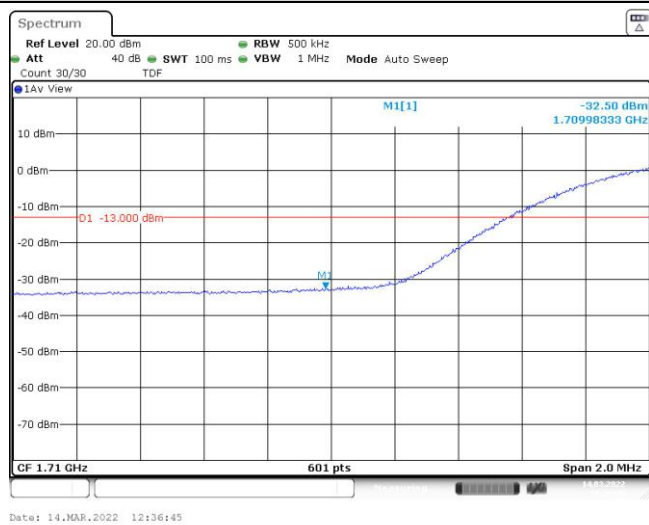

Band4-20MHz-QPSK-20300-100RB#0