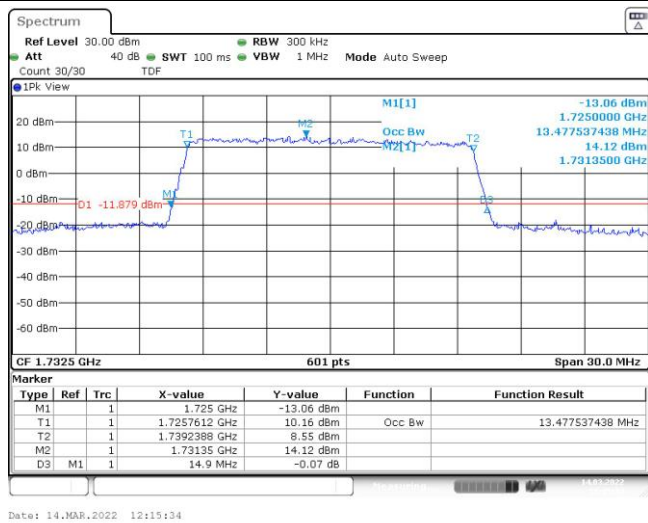

Band4-10MHz-16QAM-20000-50RB#0

Band4-10MHz-16QAM-20175-50RB#0

Band4-10MHz-16QAM-20350-50RB#0

Band4-15MHz-QPSK-20025-75RB#0

Band4-15MHz-QPSK-20175-75RB#0

Band4-15MHz-QPSK-20325-75RB#0

Band4-15MHz-16QAM-20025-75RB#0