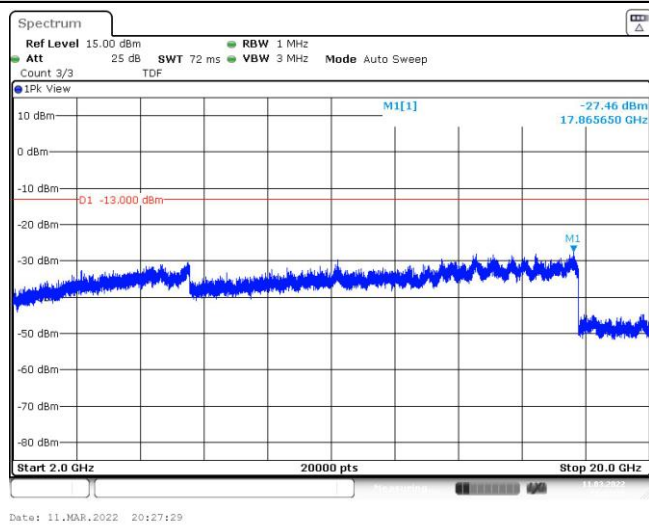

Band4-5MHz-16QAM-20375-25RB#0-Range1:30~1000MHz