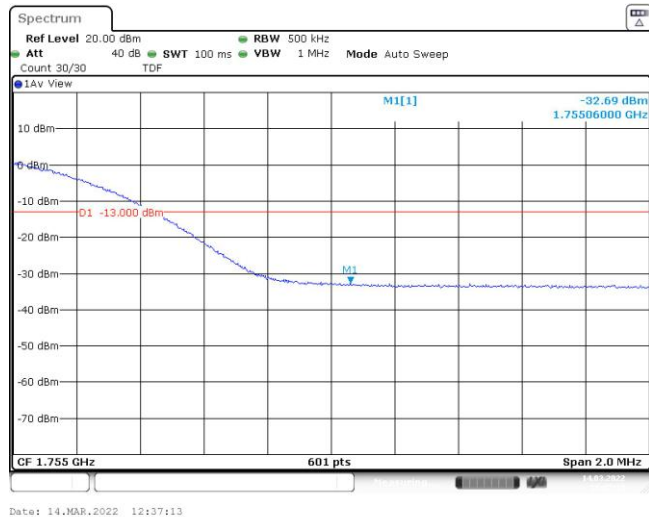

Band4-20MHz-16QAM-20050-100RB#0

Band4-20MHz-16QAM-20300-100RB#0