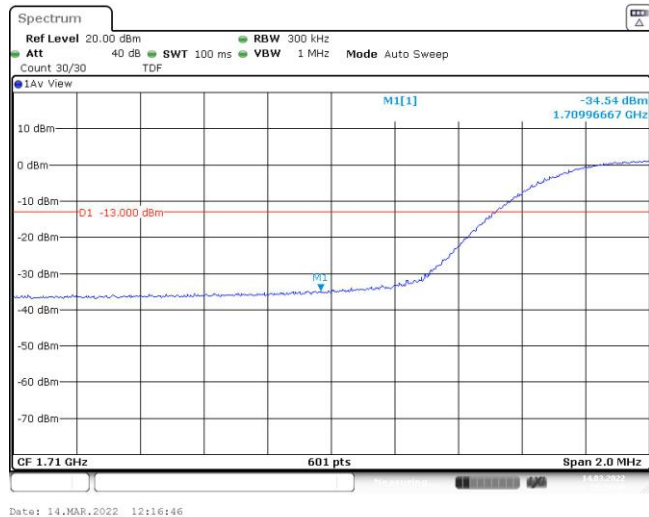

Band4-10MHz-QPSK-20000-50RB#0

Band4-10MHz-QPSK-20350-50RB#0

Band4-10MHz-16QAM-20000-50RB#0

Band4-10MHz-16QAM-20350-50RB#0

Band4-15MHz-QPSK-20025-75RB#0

Band4-15MHz-QPSK-20325-75RB#0

Band4-15MHz-16QAM-20025-75RB#0