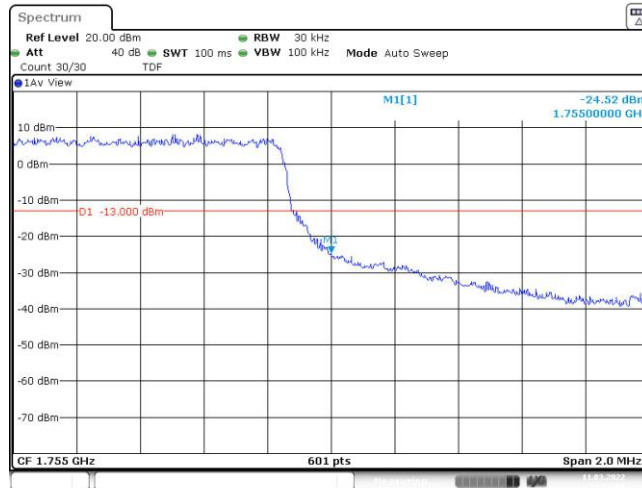

Band4-1.4MHz-QPSK-20393-6RB#0

Date: 11.MAR.2022 19:53:08