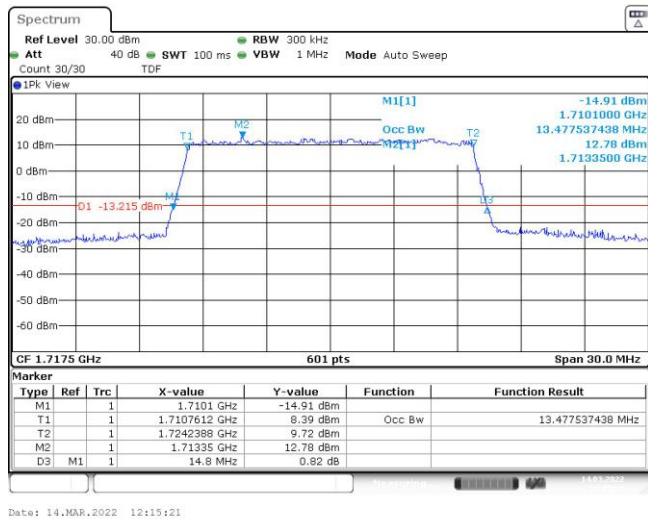

Band4-10MHz-16QAM-20000-50RB#0

Band4-10MHz-16QAM-20175-50RB#0

Band4-10MHz-16QAM-20350-50RB#0

Band4-15MHz-QPSK-20025-75RB#0

Band4-15MHz-QPSK-20175-75RB#0

Band4-15MHz-QPSK-20325-75RB#0

Band4-15MHz-16QAM-20025-75RB#0