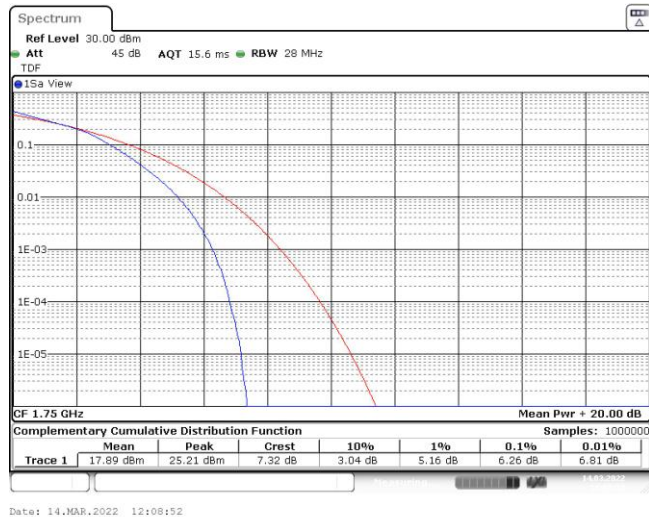

Date: 14.MAR.2022 12:08:40

Band4-10MHz-16QAM-20000-50RB#0

Date: 14.MAR.2022 12:08:04

Band4-10MHz-16QAM-20175-50RB#0

Date: 14.MAR.2022 12:08:27

Band4-10MHz-16QAM-20350-50RB#0

Date: 14.MAR.2022 12:08:52

Band4-15MHz-QPSK-20025-75RB#0