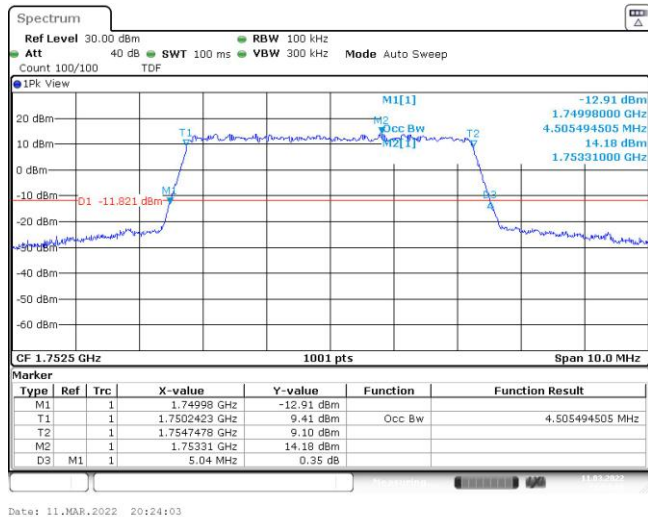

Band4-5MHz-16QAM-19975-25RB#0

Band4-5MHz-16QAM-20175-25RB#0

Band4-5MHz-16QAM-20375-25RB#0