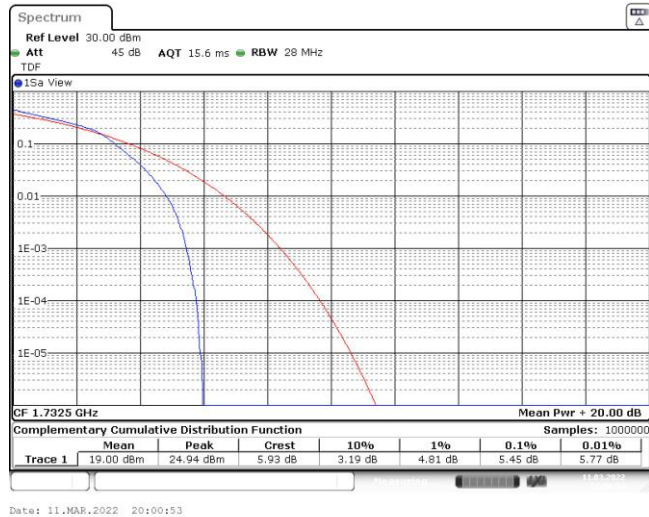

Band4-1.4MHz-16QAM-19957-6RB#0

Band4-1.4MHz-16QAM-20175-1RB#0

Date: 11.MAR.2022 20:00:32

Band4-1.4MHz-16QAM-20175-6RB#0

Date: 11.MAR.2022 20:00:53

Band4-1.4MHz-16QAM-20393-1RB#0

Date: 11.MAR.2022 20:01:16

Band4-1.4MHz-16QAM-20393-6RB#0