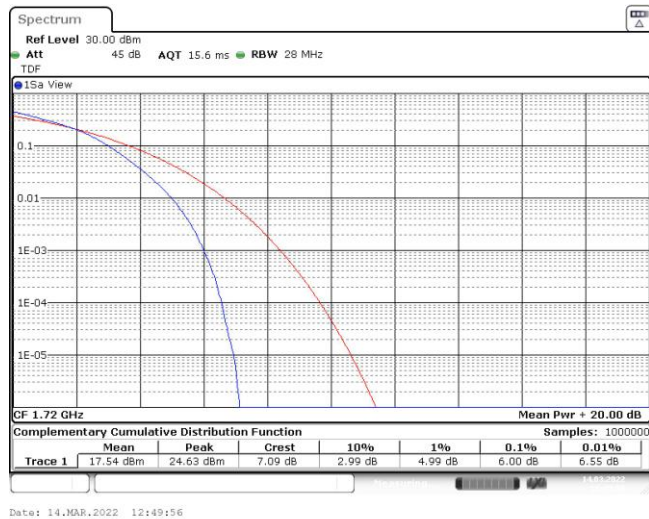

Date: 14.MAR.2022 12:24:44

Band4-20MHz-QPSK-20050-100RB#0

Date: 14.MAR.2022 12:49:45

Band4-20MHz-QPSK-20175-100RB#0

Date: 14.MAR.2022 12:50:07

Band4-20MHz-QPSK-20300-100RB#0

Band4-20MHz-16QAM-20050-100RB#0

Band4-20MHz-16QAM-20175-100RB#0