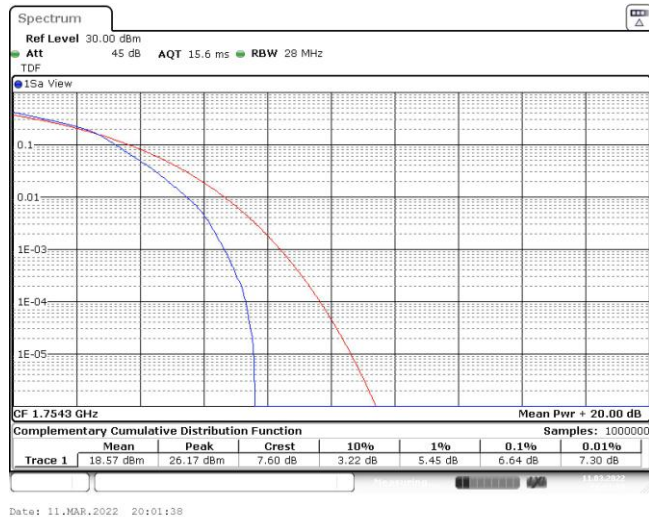

Band4-1.4MHz-16QAM-19957-6RB#0

Band4-1.4MHz-16QAM-20175-1RB#0

Date: 11.MAR.2022 20:00:32

Band4-1.4MHz-16QAM-20175-6RB#0

Date: 11.MAR.2022 20:00:53

Band4-1.4MHz-16QAM-20393-1RB#0

Date: 11.MAR.2022 20:01:16

Band4-1.4MHz-16QAM-20393-6RB#0