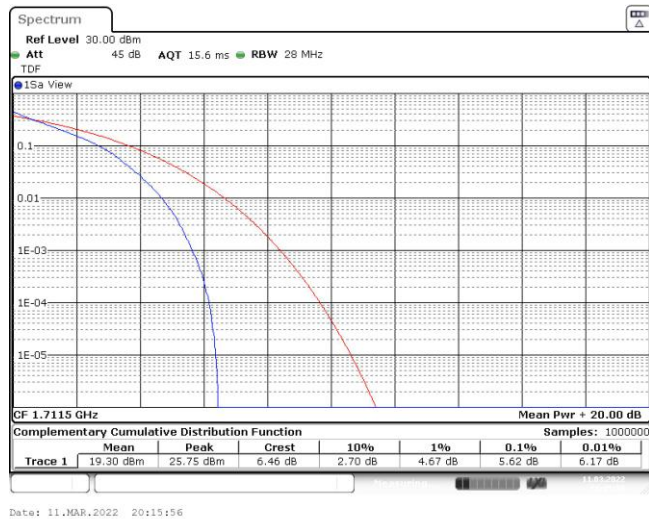

Band4-3MHz-QPSK-19965-15RB#0