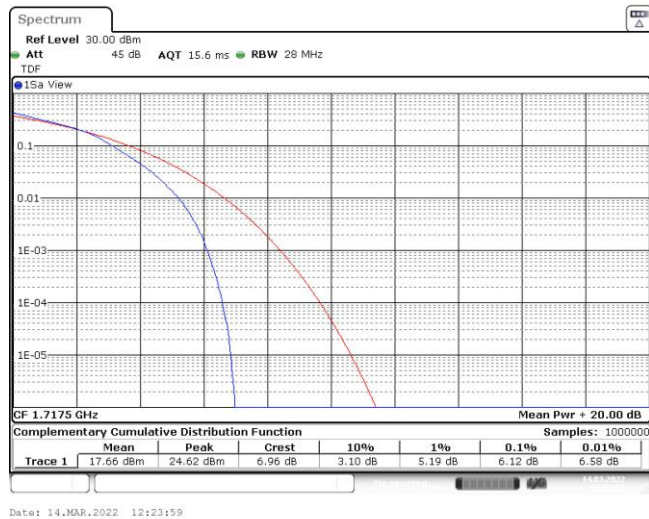

Date: 14.MAR.2022 12:23:48

Band4-15MHz-QPSK-20175-75RB#0

Date: 14.MAR.2022 12:24:10

Band4-15MHz-QPSK-20325-75RB#0

Band4-15MHz-16QAM-20025-75RB#0

Band4-15MHz-16QAM-20175-75RB#0

Band4-15MHz-16QAM-20325-75RB#0