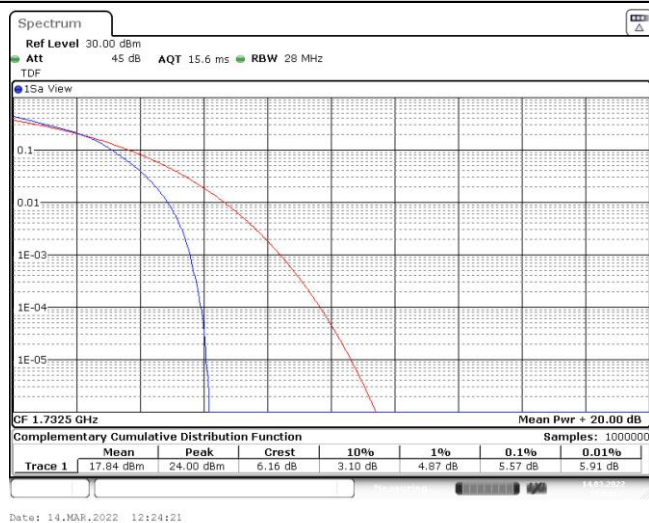

Date: 14.MAR.2022 12:23:48

Band4-15MHz-QPSK-20175-75RB#0

Date: 14.MAR.2022 12:24:10

Band4-15MHz-QPSK-20325-75RB#0

Band4-15MHz-16QAM-20025-75RB#0

Band4-15MHz-16QAM-20175-75RB#0

Band4-15MHz-16QAM-20325-75RB#0