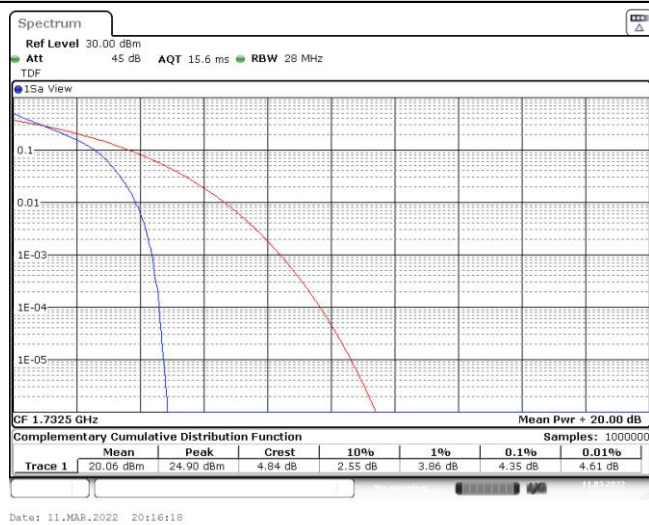

Band4-3MHz-QPSK-20175-15RB#0