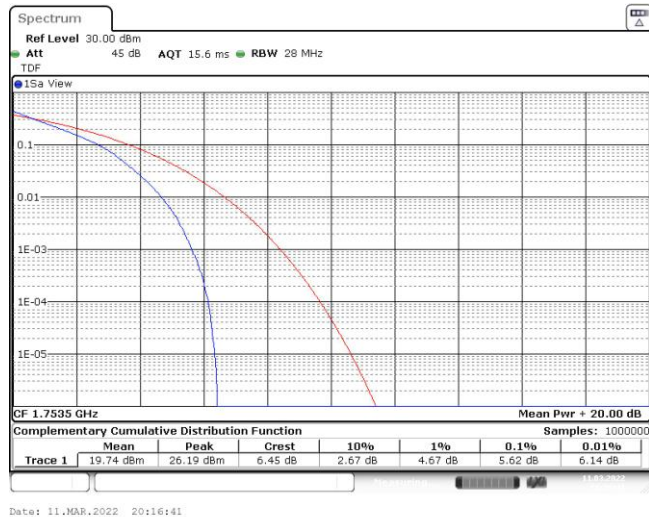

Band4-3MHz-QPSK-20385-15RB#0