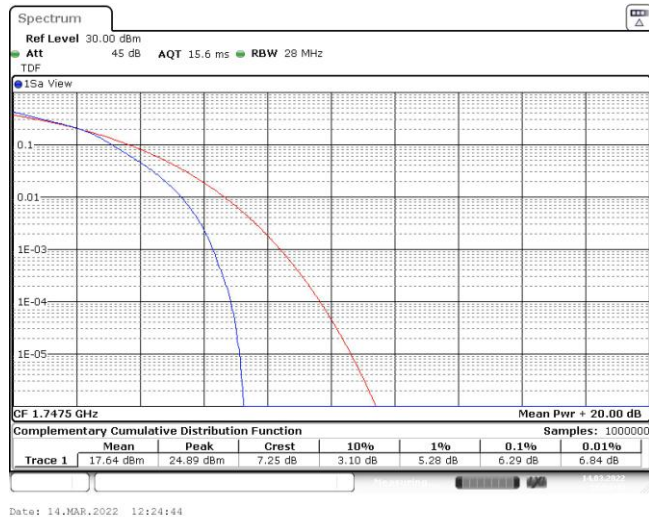

Date: 14.MAR.2022 12:23:48

Band4-15MHz-QPSK-20175-75RB#0

Date: 14.MAR.2022 12:24:10

Band4-15MHz-QPSK-20325-75RB#0

Band4-15MHz-16QAM-20025-75RB#0

Band4-15MHz-16QAM-20175-75RB#0

Band4-15MHz-16QAM-20325-75RB#0