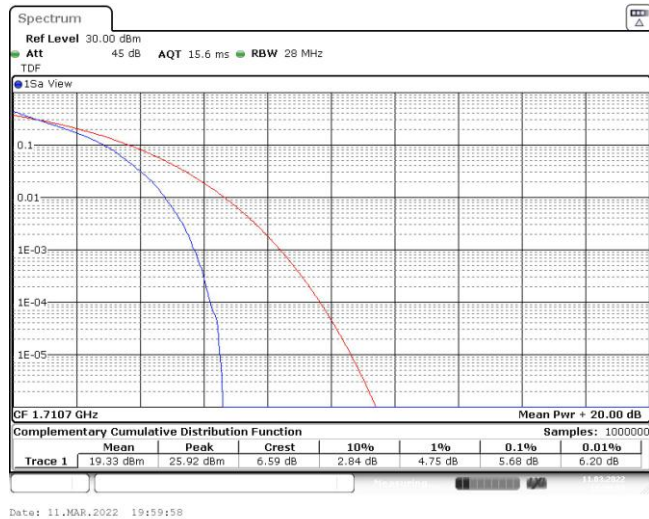

Band4-1.4MHz-QPSK-19957-6RB#0