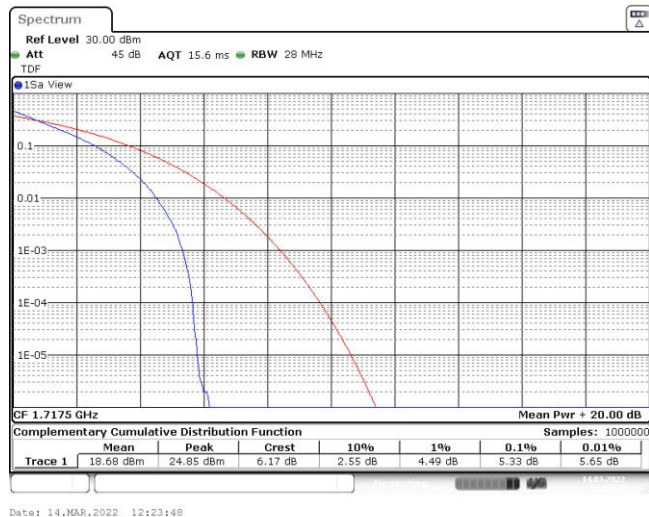

Date: 14.MAR.2022 12:08:40

Band4-10MHz-16QAM-20000-50RB#0

Date: 14.MAR.2022 12:08:04

Band4-10MHz-16QAM-20175-50RB#0

Date: 14.MAR.2022 12:08:27

Band4-10MHz-16QAM-20350-50RB#0

Date: 14.MAR.2022 12:08:52

Band4-15MHz-QPSK-20025-75RB#0