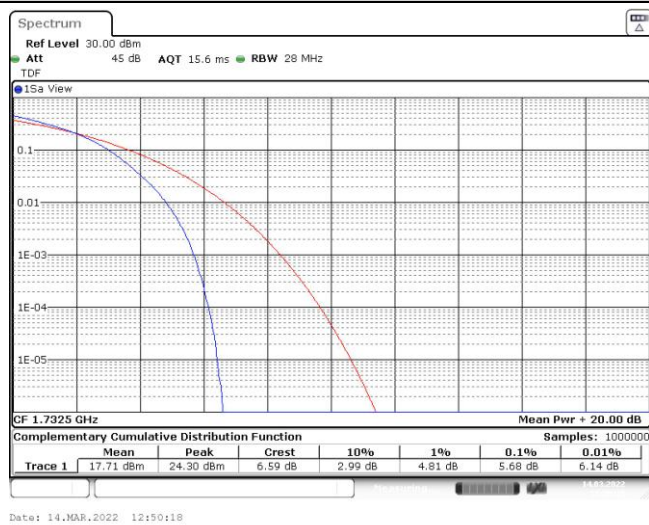

Date: 14.MAR.2022 12:24:44

Band4-20MHz-QPSK-20050-100RB#0

Date: 14.MAR.2022 12:49:45

Band4-20MHz-QPSK-20175-100RB#0

Date: 14.MAR.2022 12:50:07

Band4-20MHz-QPSK-20300-100RB#0

Band4-20MHz-16QAM-20050-100RB#0

Band4-20MHz-16QAM-20175-100RB#0