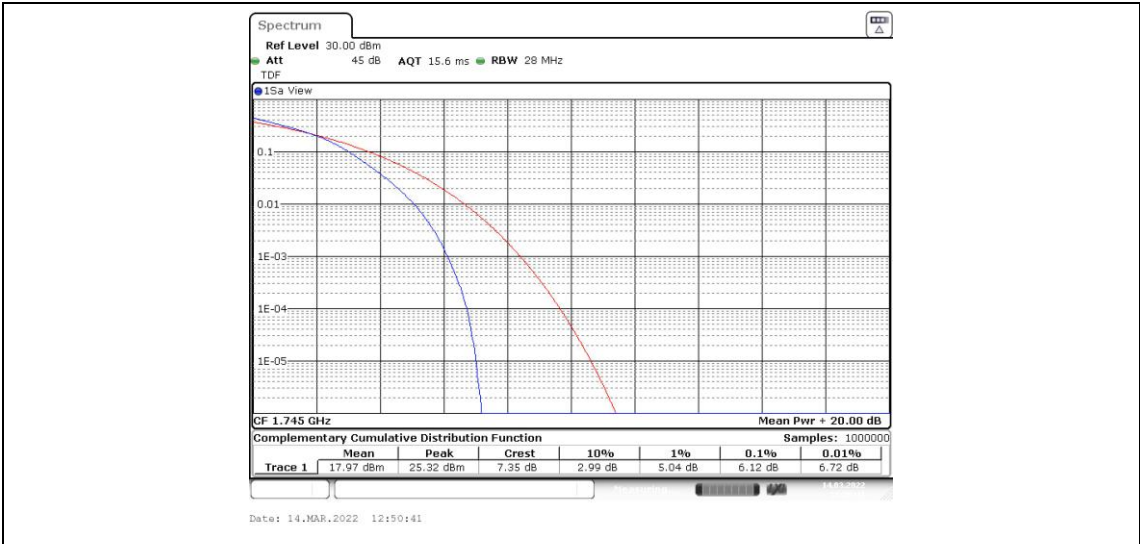

Band4-20MHz-16QAM-20300-100RB#0