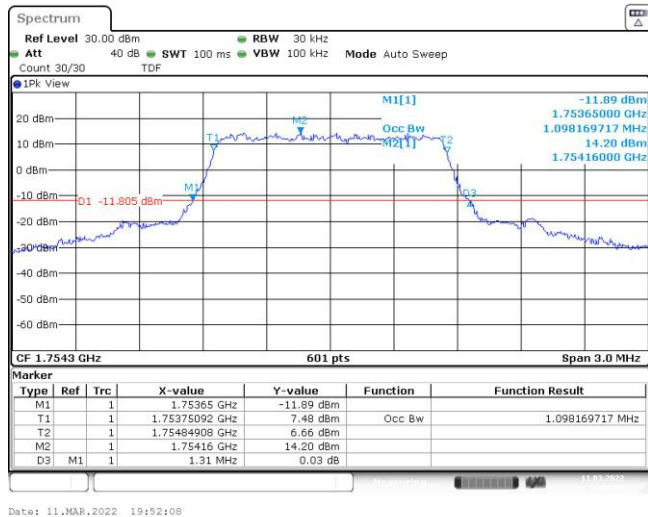

Band4-1.4MHz-16QAM-19957-6RB#0

Band4-1.4MHz-16QAM-20175-6RB#0

Band4-1.4MHz-16QAM-20393-6RB#0