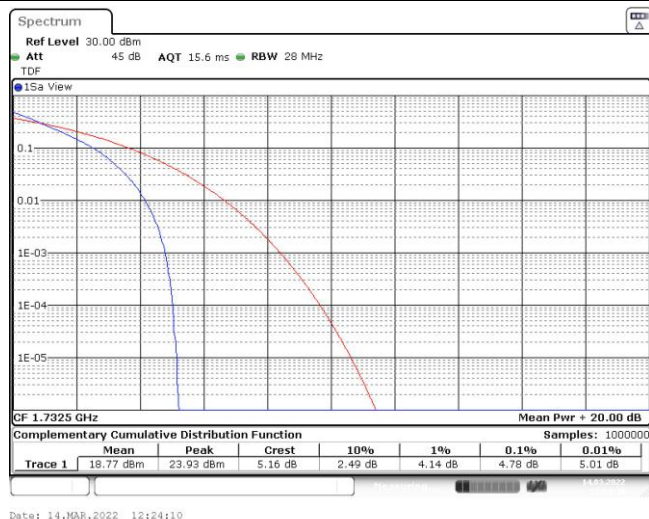

Band4-15MHz-QPSK-20175-75RB#0

Date: 14.MAR.2022 12:24:10

Band4-15MHz-QPSK-20325-75RB#0