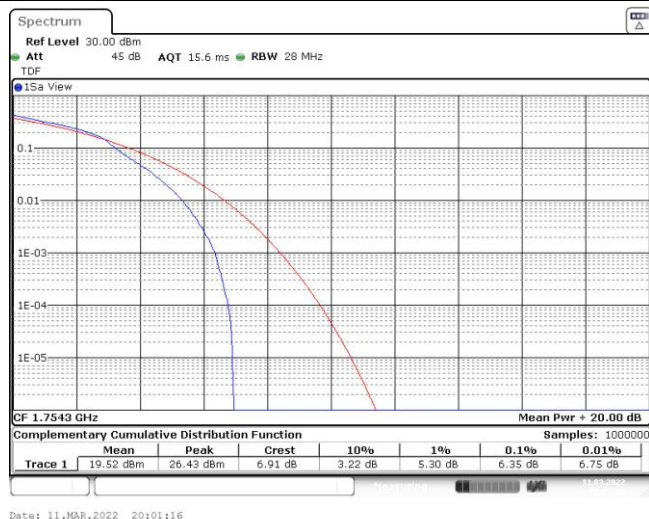

Band4-1.4MHz-16QAM-19957-6RB#0

Band4-1.4MHz-16QAM-20175-1RB#0

Date: 11.MAR.2022 20:00:32

Band4-1.4MHz-16QAM-20175-6RB#0

Date: 11.MAR.2022 20:00:53

Band4-1.4MHz-16QAM-20393-1RB#0

Date: 11.MAR.2022 20:01:16

Band4-1.4MHz-16QAM-20393-6RB#0