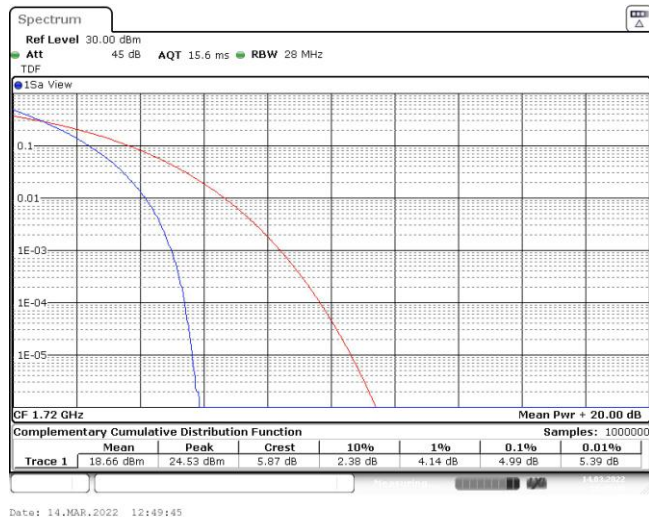

Band4-20MHz-QPSK-20050-100RB#0

Date: 14.MAR.2022 12:49:45