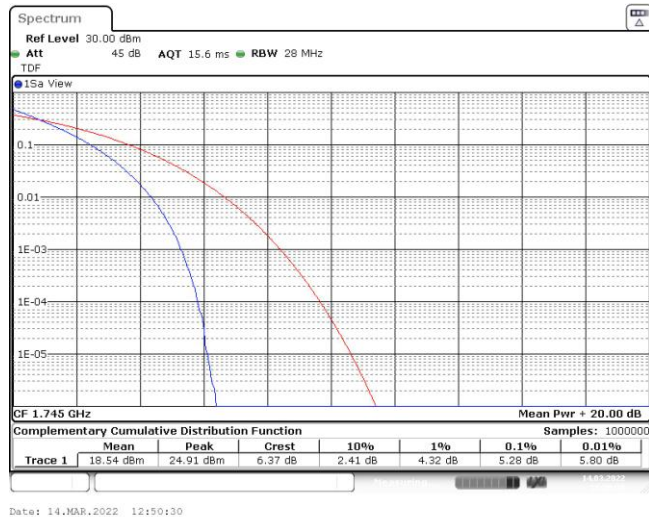

Date: 14.MAR.2022 12:24:44

Band4-20MHz-QPSK-20050-100RB#0

Date: 14.MAR.2022 12:49:45

Band4-20MHz-QPSK-20175-100RB#0

Date: 14.MAR.2022 12:50:07

Band4-20MHz-QPSK-20300-100RB#0

Band4-20MHz-16QAM-20050-100RB#0

Band4-20MHz-16QAM-20175-100RB#0