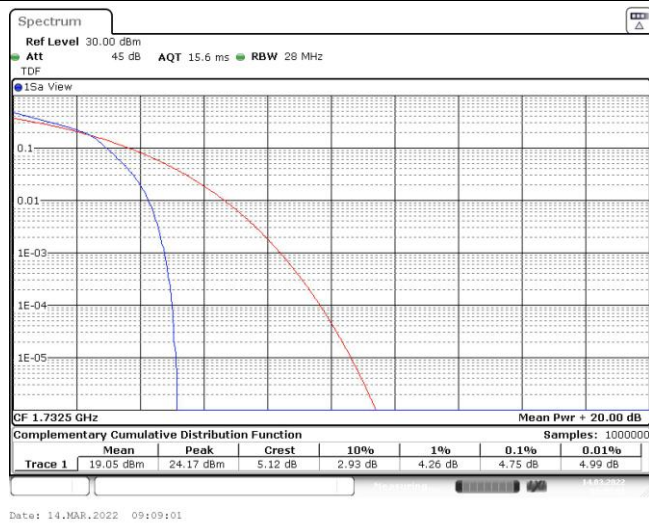

Band4-5MHz-16QAM-20175-25RB#0

Band4-5MHz-16QAM-20375-25RB#0