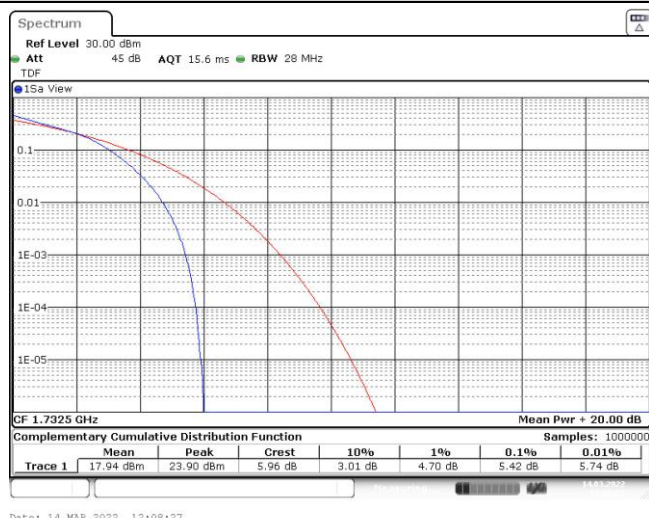

Band4-10MHz-16QAM-20175-50RB#0

Date: 14.MAR.2022 12:08:27

Band4-10MHz-16QAM-20350-50RB#0