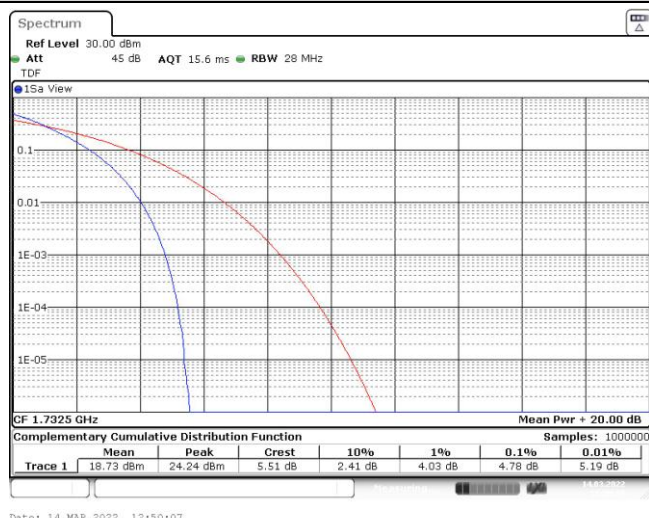

Band4-20MHz-QPSK-20175-100RB#0

Date: 14.MAR.2022 12:50:07

Band4-20MHz-QPSK-20300-100RB#0