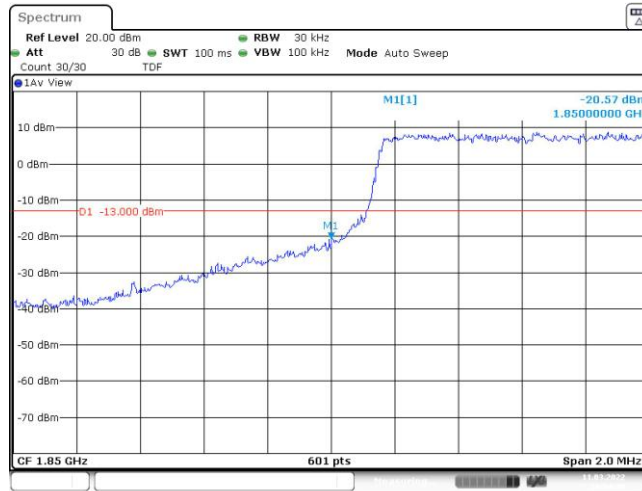

Test Graphs

Band2-1.4MHz-QPSK-18607-6RB#0