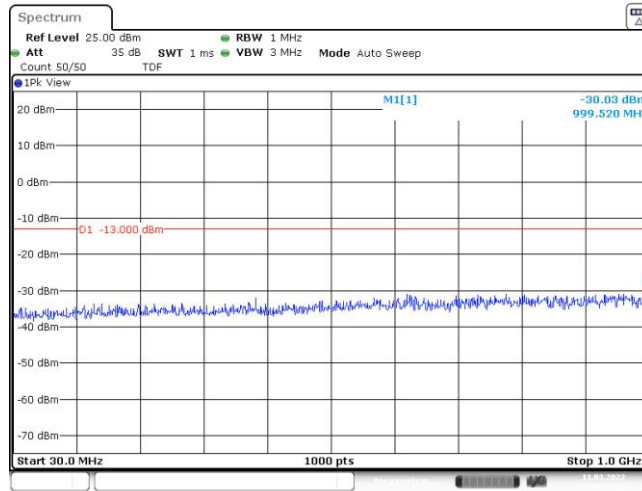

Test Graphs

Band2-1.4MHz-QPSK-18607-6RB#0-Range1:30~1000MHz