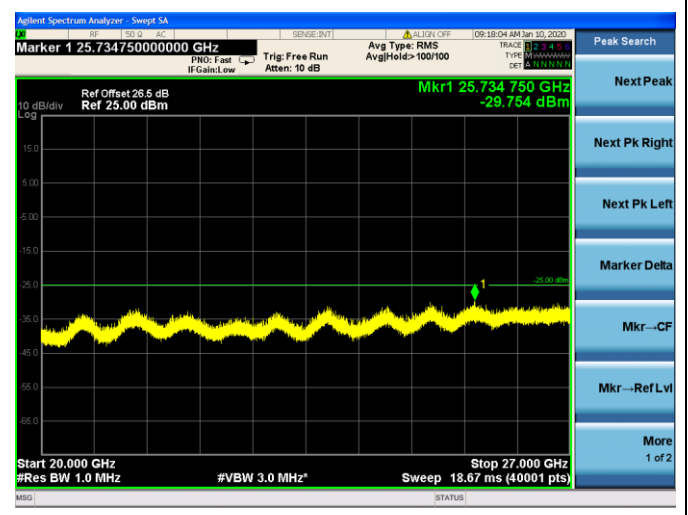

5MHz/16QAM/High CH