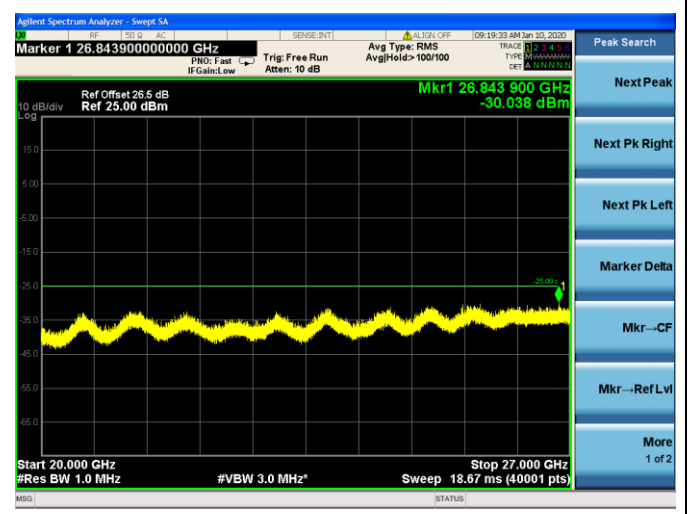

10MHz/QPSK/Mid CH

10MHz/16QAM/Mid CH

LTE Band 41 CSE

5MHz/QPSK/Low CH

5MHz/16QAM/Low CH

5MHz/QPSK/Mid CH

5MHz/16QAM/Mid CH

5MHz/QPSK/High CH