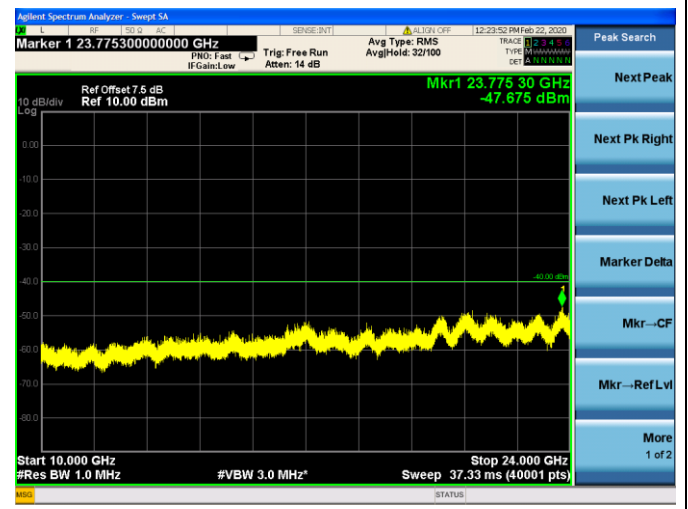

LTE Band40 (2305MHz ~ 2315MHz) CSE

5MHz/QPSK/Low CH

5MHz/16QAM/Low CH

5MHz/QPSK/Mid CH

5MHz/16QAM/Mid CH

5MHz/QPSK/High CH

5MHz/16QAM/High CH

10MHz/QPSK/Mid CH

10MHz/16QAM/Mid CH

LTE Band40 (2350MHz ~ 2360MHz) CSE

5MHz/QPSK/Low CH

5MHz/16QAM/Low CH

5MHz/QPSK/Mid CH

5MHz/16QAM/Mid CH

5MHz/QPSK/High CH

5MHz/16QAM/High CH