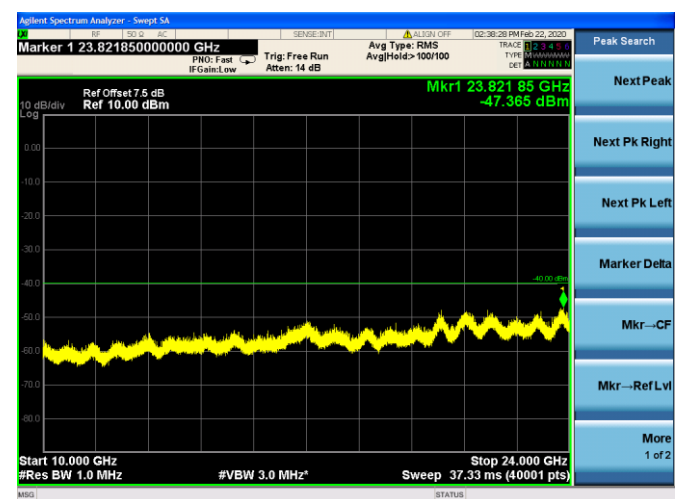

10MHz/16QAM/Mid CH