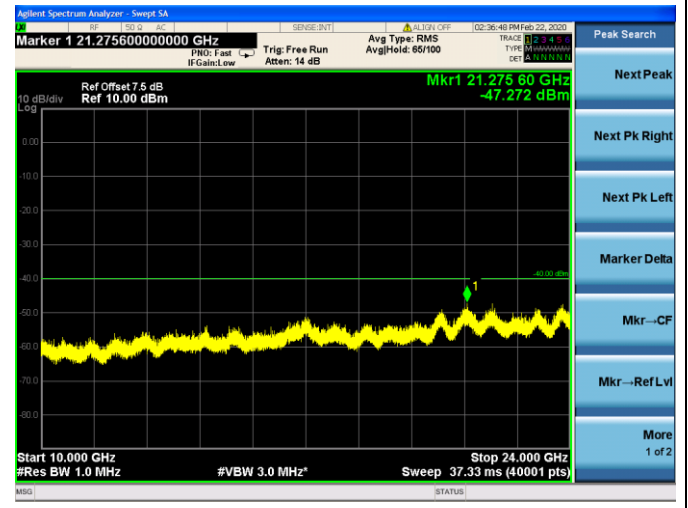

10MHz/16QAM/Mid CH

LTE Band40 (2350MHz ~ 2360MHz) CSE

5MHz/QPSK/Low CH

5MHz/16QAM/Low CH

5MHz/QPSK/Mid CH

5MHz/16QAM/Mid CH

5MHz/QPSK/High CH

5MHz/16QAM/High CH

10MHz/QPSK/Mid CH

10MHz/16QAM/Mid CH

LTE Band 41 CSE

5MHz/QPSK/Low CH

5MHz/16QAM/Low CH

5MHz/QPSK/Mid CH

5MHz/16QAM/Mid CH

5MHz/QPSK/High CH