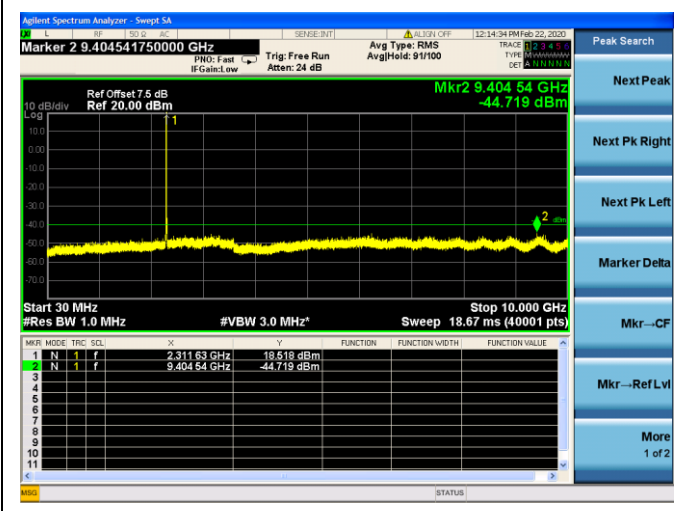

LTE Band40 (2305MHz ~ 2315MHz) CSE

5MHz/QPSK/Low CH

5MHz/16QAM/Low CH

5MHz/QPSK/Mid CH

5MHz/16QAM/Mid CH

5MHz/QPSK/High CH

5MHz/16QAM/High CH

10MHz/QPSK/Mid CH

10MHz/16QAM/Mid CH

LTE Band40 (2350MHz ~ 2360MHz) CSE

5MHz/QPSK/Low CH

5MHz/16QAM/Low CH

5MHz/QPSK/Mid CH

5MHz/16QAM/Mid CH

5MHz/QPSK/High CH

5MHz/16QAM/High CH