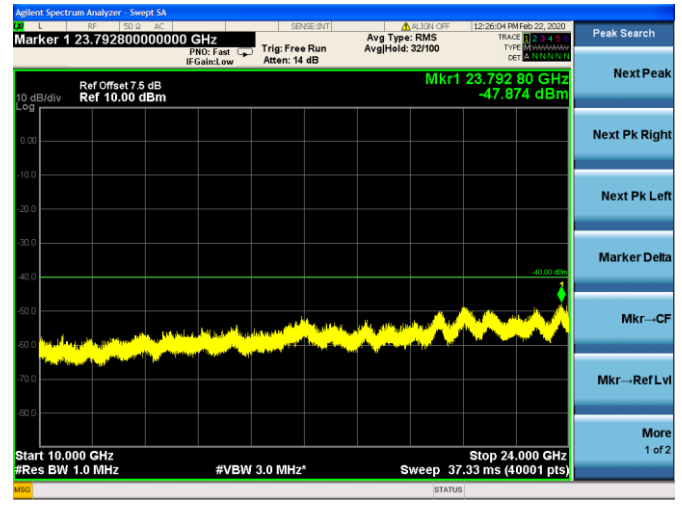

10MHz/16QAM/Mid CH

LTE Band40 (2350MHz ~ 2360MHz) CSE

5MHz/QPSK/Low CH

5MHz/16QAM/Low CH

5MHz/QPSK/Mid CH

5MHz/16QAM/Mid CH

5MHz/QPSK/High CH

5MHz/16QAM/High CH