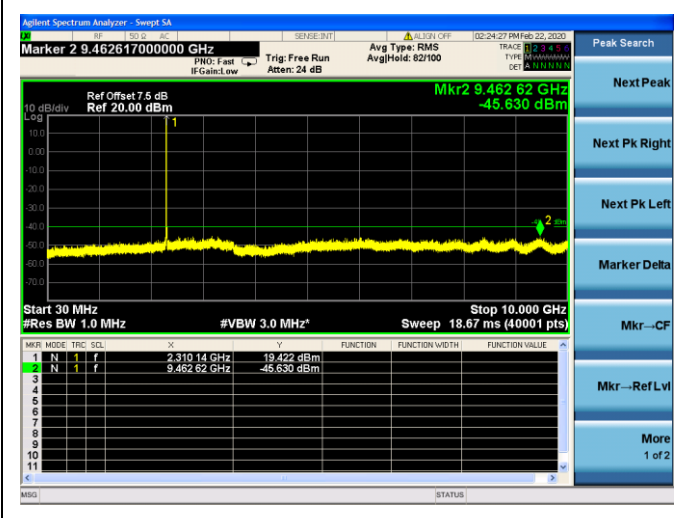

LTE Band40 (2305MHz ~ 2315MHz) CSE

5MHz/QPSK/Low CH

5MHz/16QAM/Low CH

5MHz/QPSK/Mid CH

5MHz/16QAM/Mid CH

5MHz/QPSK/High CH

5MHz/16QAM/High CH

10MHz/QPSK/Mid CH

10MHz/16QAM/Mid CH

LTE Band40 (2350MHz ~ 2360MHz) CSE

5MHz/QPSK/Low CH

5MHz/16QAM/Low CH

5MHz/QPSK/Mid CH

5MHz/16QAM/Mid CH

5MHz/QPSK/High CH

5MHz/16QAM/High CH