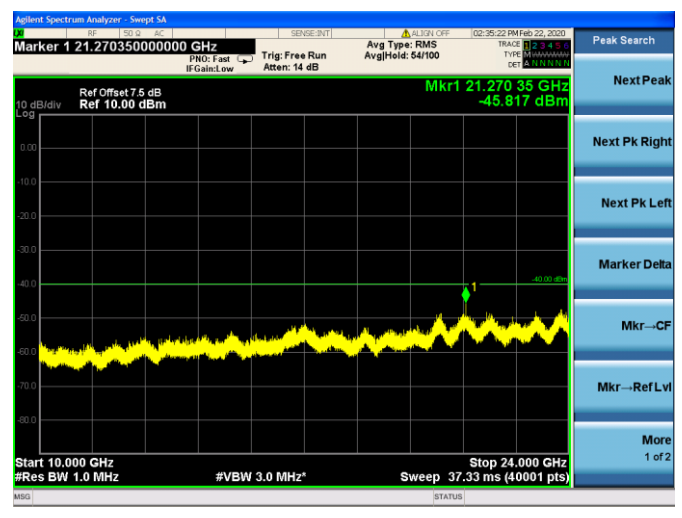

LTE Band40 (2305MHz ~ 2315MHz) CSE

5MHz/QPSK/Low CH

5MHz/16QAM/Low CH

5MHz/QPSK/Mid CH

5MHz/16QAM/Mid CH

5MHz/QPSK/High CH

5MHz/16QAM/High CH

10MHz/QPSK/Mid CH

10MHz/16QAM/Mid CH

LTE Band40 (2350MHz ~ 2360MHz) CSE

5MHz/QPSK/Low CH

5MHz/16QAM/Low CH

5MHz/QPSK/Mid CH

5MHz/16QAM/Mid CH

5MHz/QPSK/High CH

5MHz/16QAM/High CH