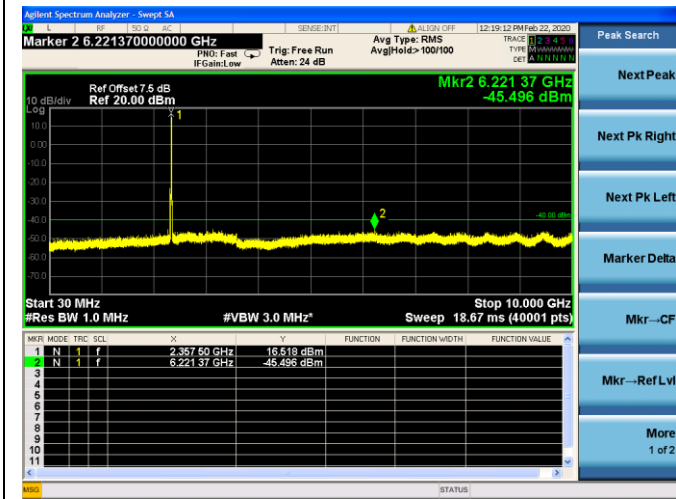

10MHz/16QAM/Mid CH

LTE Band40 (2350MHz ~ 2360MHz) CSE

5MHz/QPSK/Low CH

5MHz/16QAM/Low CH

5MHz/QPSK/Mid CH

5MHz/16QAM/Mid CH

5MHz/QPSK/High CH

5MHz/16QAM/High CH

10MHz/QPSK/Mid CH

10MHz/16QAM/Mid CH

LTE Band 41 CSE

5MHz/QPSK/Low CH

5MHz/16QAM/Low CH

5MHz/QPSK/Mid CH

5MHz/16QAM/Mid CH

5MHz/QPSK/High CH