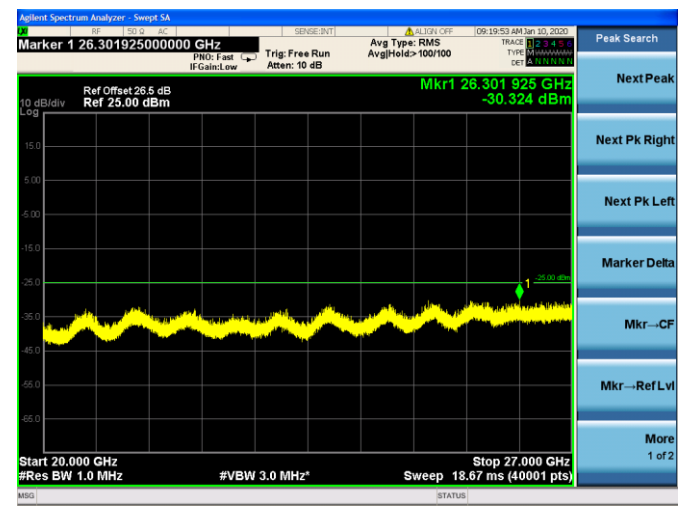

10MHz/QPSK/Mid CH

10MHz/16QAM/Mid CH

LTE Band 41 CSE

5MHz/QPSK/Low CH

5MHz/16QAM/Low CH

5MHz/QPSK/Mid CH

5MHz/16QAM/Mid CH

5MHz/QPSK/High CH

5MHz/16QAM/High CH

10MHz/QPSK/Low CH

10MHz/16QAM/Low CH

10MHz/QPSK/Mid CH

10MHz/16QAM/Mid CH

10MHz/QPSK/High CH

10MHz/16QAM/High CH

15MHz/QPSK/Low CH