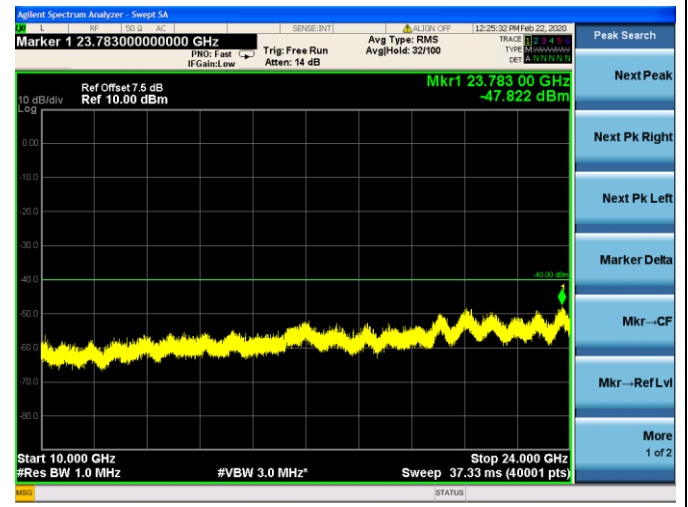

LTE Band40 (2305MHz ~ 2315MHz) CSE

5MHz/QPSK/Low CH

5MHz/16QAM/Low CH

5MHz/QPSK/Mid CH

5MHz/16QAM/Mid CH

5MHz/QPSK/High CH

5MHz/16QAM/High CH

10MHz/QPSK/Mid CH

10MHz/16QAM/Mid CH

LTE Band40 (2350MHz ~ 2360MHz) CSE

5MHz/QPSK/Low CH

5MHz/16QAM/Low CH

5MHz/QPSK/Mid CH

5MHz/16QAM/Mid CH

5MHz/QPSK/High CH

5MHz/16QAM/High CH