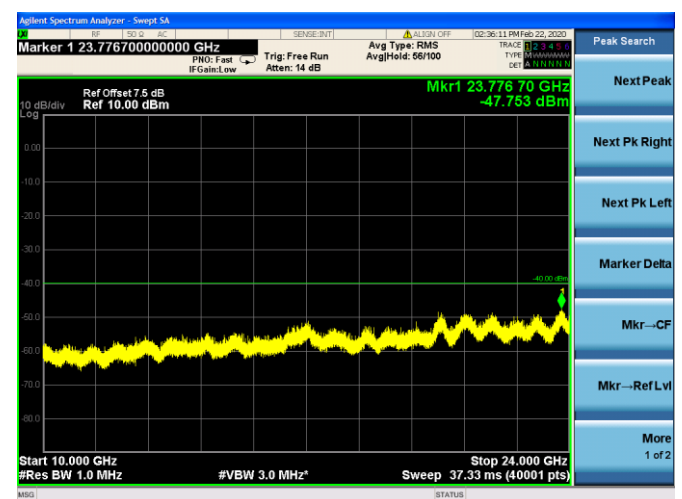

LTE Band40 (2305MHz ~ 2315MHz) CSE

5MHz/QPSK/Low CH

5MHz/16QAM/Low CH

5MHz/QPSK/Mid CH

5MHz/16QAM/Mid CH

5MHz/QPSK/High CH

5MHz/16QAM/High CH

10MHz/QPSK/Mid CH

10MHz/16QAM/Mid CH

LTE Band40 (2350MHz ~ 2360MHz) CSE

5MHz/QPSK/Low CH

5MHz/16QAM/Low CH

5MHz/QPSK/Mid CH

5MHz/16QAM/Mid CH

5MHz/QPSK/High CH

5MHz/16QAM/High CH