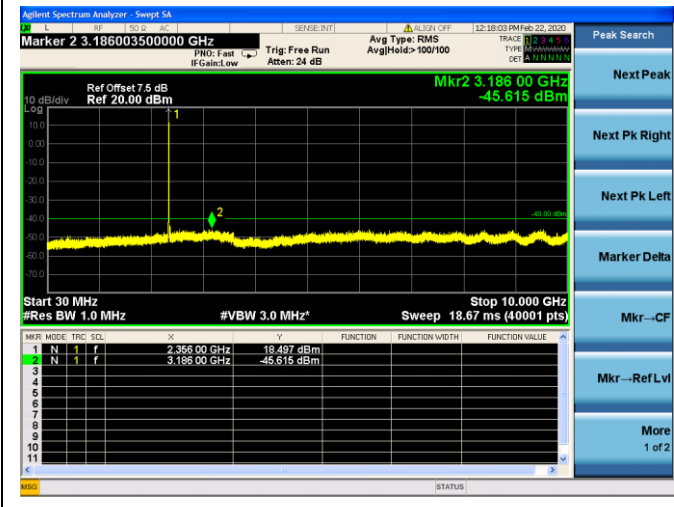

10MHz/16QAM/Mid CH

LTE Band40 (2350MHz ~ 2360MHz) CSE

5MHz/QPSK/Low CH

5MHz/16QAM/Low CH

5MHz/QPSK/Mid CH

5MHz/16QAM/Mid CH

5MHz/QPSK/High CH

5MHz/16QAM/High CH

10MHz/QPSK/Mid CH

10MHz/16QAM/Mid CH

LTE Band 41 CSE

5MHz/QPSK/Low CH

5MHz/16QAM/Low CH

5MHz/QPSK/Mid CH

5MHz/16QAM/Mid CH

5MHz/QPSK/High CH