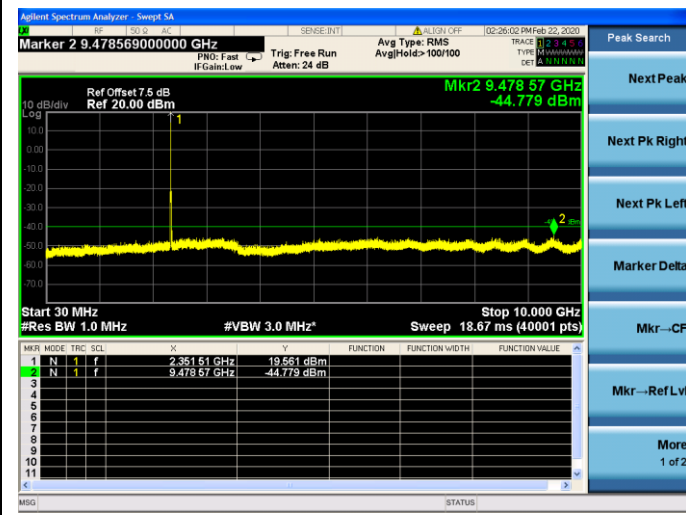

10MHz/16QAM/Mid CH

LTE Band40 (2350MHz ~ 2360MHz) CSE

5MHz/QPSK/Low CH

5MHz/16QAM/Low CH

5MHz/QPSK/Mid CH

5MHz/16QAM/Mid CH

5MHz/QPSK/High CH

5MHz/16QAM/High CH

10MHz/QPSK/Mid CH

10MHz/16QAM/Mid CH

LTE Band 41 CSE

5MHz/QPSK/Low CH

5MHz/16QAM/Low CH

5MHz/QPSK/Mid CH

5MHz/16QAM/Mid CH

5MHz/QPSK/High CH