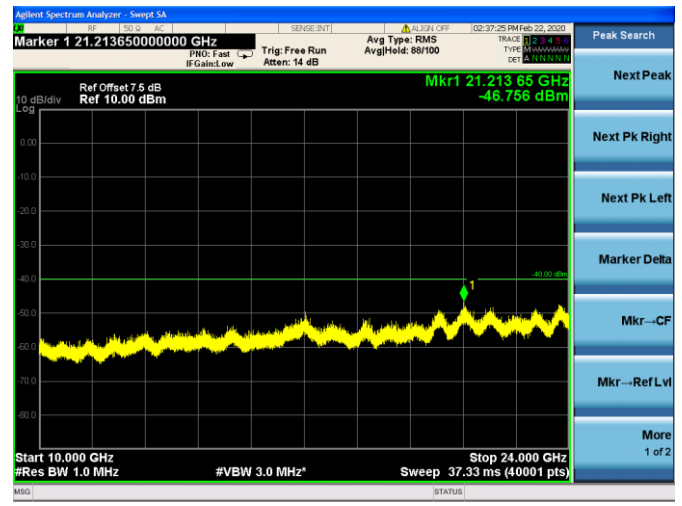

10MHz/16QAM/Mid CH

LTE Band40 (2350MHz ~ 2360MHz) CSE

5MHz/QPSK/Low CH

5MHz/16QAM/Low CH

5MHz/QPSK/Mid CH

5MHz/16QAM/Mid CH

5MHz/QPSK/High CH

5MHz/16QAM/High CH

10MHz/QPSK/Mid CH

10MHz/16QAM/Mid CH

LTE Band 41 CSE

5MHz/QPSK/Low CH

5MHz/16QAM/Low CH

5MHz/QPSK/Mid CH

5MHz/16QAM/Mid CH

5MHz/QPSK/High CH