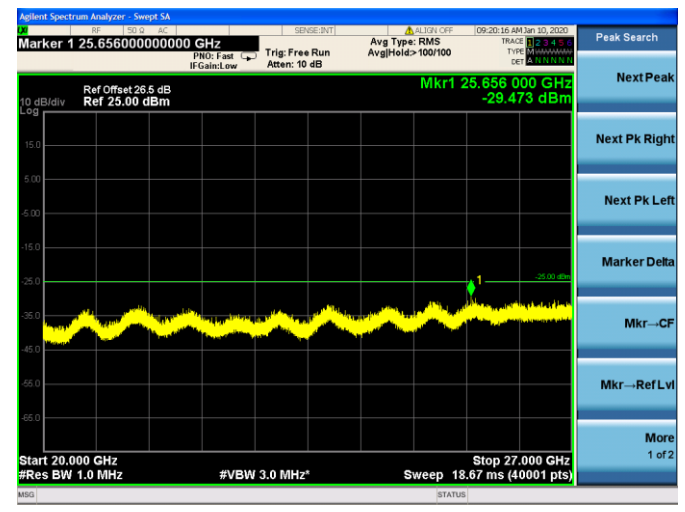

10MHz/QPSK/Mid CH

10MHz/16QAM/Mid CH

LTE Band 41 CSE

5MHz/QPSK/Low CH

5MHz/16QAM/Low CH

5MHz/QPSK/Mid CH

5MHz/16QAM/Mid CH

5MHz/QPSK/High CH

5MHz/16QAM/High CH

10MHz/QPSK/Low CH

10MHz/16QAM/Low CH

10MHz/QPSK/Mid CH

10MHz/16QAM/Mid CH

10MHz/QPSK/High CH

10MHz/16QAM/High CH

15MHz/QPSK/Low CH