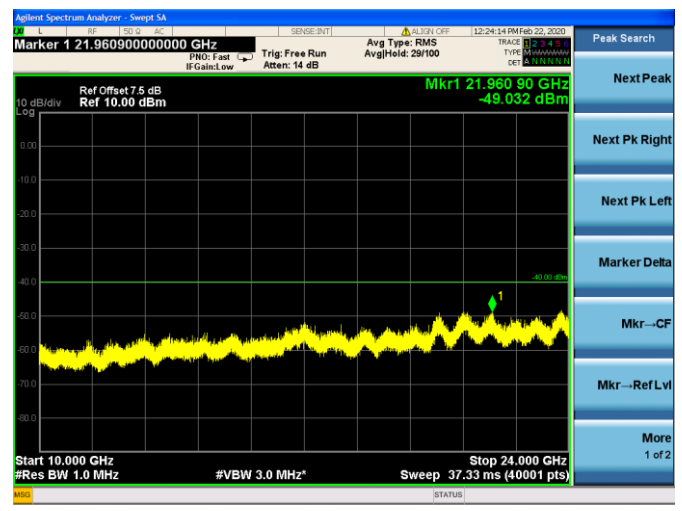

LTE Band40 (2305MHz ~ 2315MHz) CSE

5MHz/QPSK/Low CH

5MHz/16QAM/Low CH

5MHz/QPSK/Mid CH

5MHz/16QAM/Mid CH

5MHz/QPSK/High CH

5MHz/16QAM/High CH

10MHz/QPSK/Mid CH

10MHz/16QAM/Mid CH

LTE Band40 (2350MHz ~ 2360MHz) CSE

5MHz/QPSK/Low CH

5MHz/16QAM/Low CH

5MHz/QPSK/Mid CH

5MHz/16QAM/Mid CH

5MHz/QPSK/High CH

5MHz/16QAM/High CH