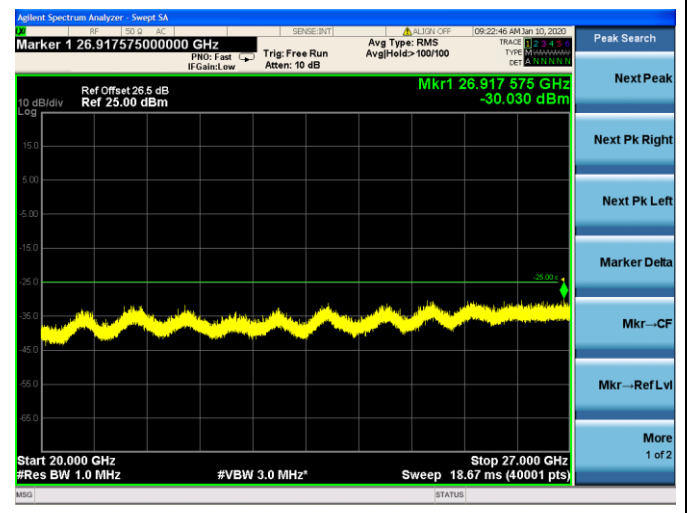

10MHz/QPSK/Low CH