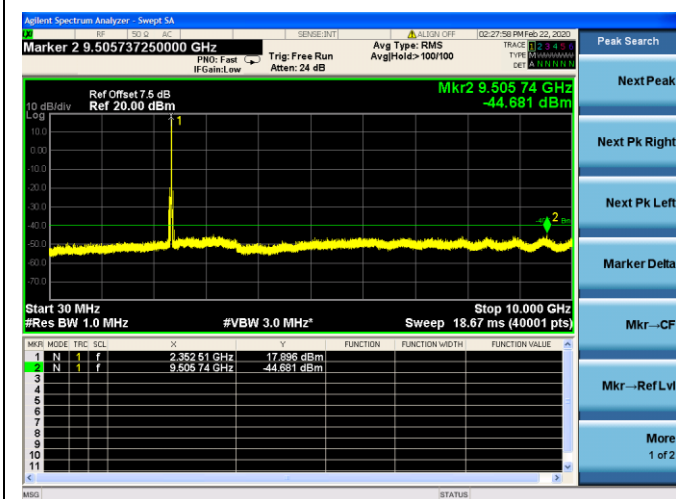

10MHz/16QAM/Mid CH

LTE Band40 (2350MHz ~ 2360MHz) CSE

5MHz/QPSK/Low CH

5MHz/16QAM/Low CH

5MHz/QPSK/Mid CH

5MHz/16QAM/Mid CH

5MHz/QPSK/High CH

5MHz/16QAM/High CH

10MHz/QPSK/Mid CH

10MHz/16QAM/Mid CH

LTE Band 41 CSE

5MHz/QPSK/Low CH

5MHz/16QAM/Low CH

5MHz/QPSK/Mid CH

5MHz/16QAM/Mid CH

5MHz/QPSK/High CH