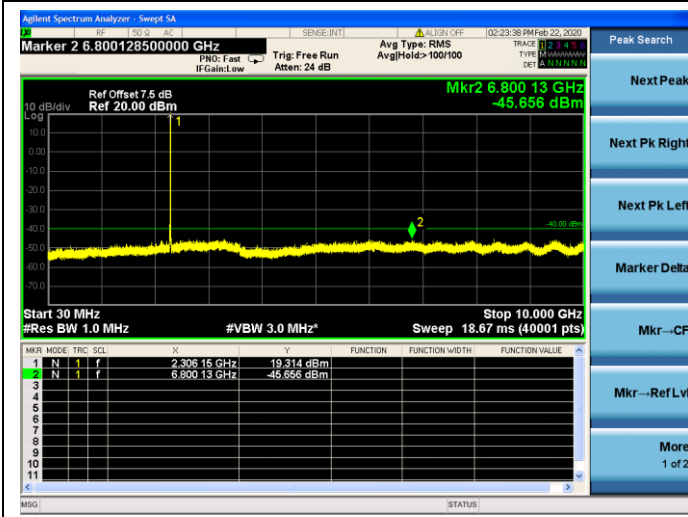

LTE Band40 (2305MHz ~ 2315MHz) CSE

5MHz/QPSK/Low CH

5MHz/16QAM/Low CH

5MHz/QPSK/Mid CH

5MHz/16QAM/Mid CH

5MHz/QPSK/High CH

5MHz/16QAM/High CH

10MHz/QPSK/Mid CH

10MHz/16QAM/Mid CH

LTE Band40 (2350MHz ~ 2360MHz) CSE

5MHz/QPSK/Low CH

5MHz/16QAM/Low CH

5MHz/QPSK/Mid CH

5MHz/16QAM/Mid CH

5MHz/QPSK/High CH

5MHz/16QAM/High CH