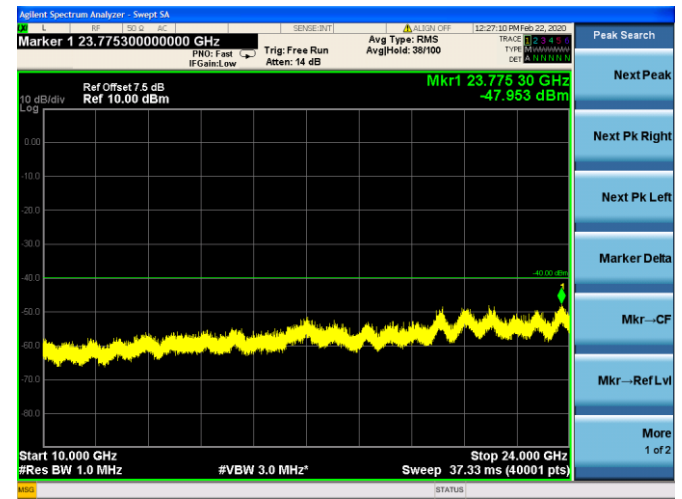

10MHz/QPSK/Mid CH