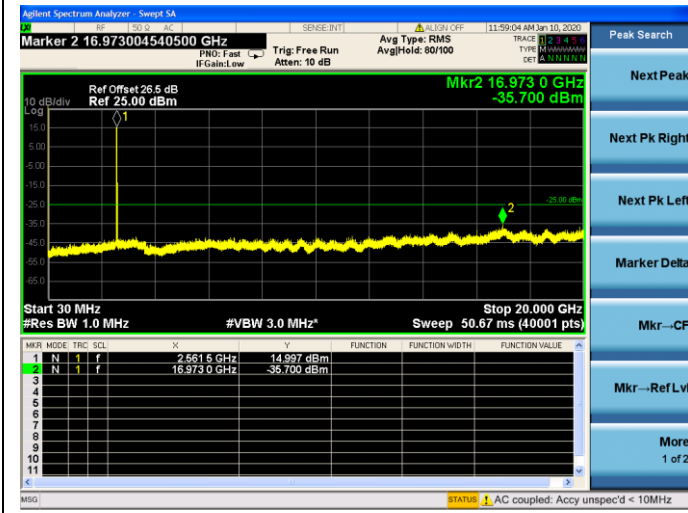

10MHz/QPSK/Mid CH

10MHz/16QAM/Mid CH

LTE Band 41 CSE

5MHz/QPSK/Low CH

5MHz/16QAM/Low CH

5MHz/QPSK/Mid CH

5MHz/16QAM/Mid CH

5MHz/QPSK/High CH

5MHz/16QAM/High CH

10MHz/QPSK/Low CH

10MHz/16QAM/Low CH

10MHz/QPSK/Mid CH

10MHz/16QAM/Mid CH

10MHz/QPSK/High CH

10MHz/16QAM/High CH

15MHz/QPSK/Low CH