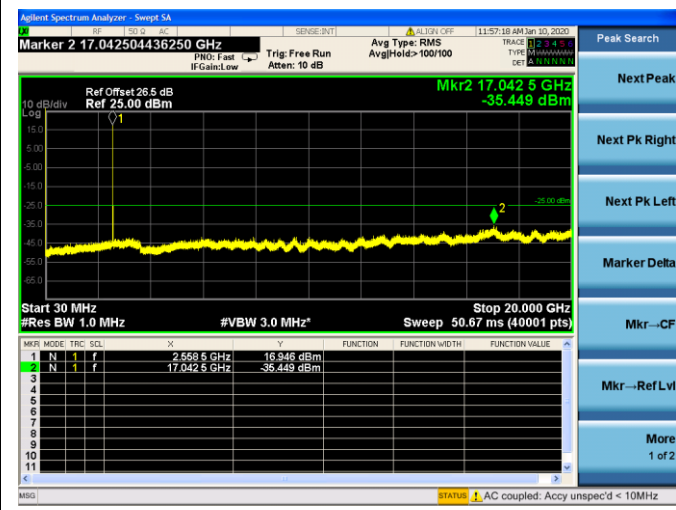

10MHz/QPSK/Mid CH

10MHz/16QAM/Mid CH

LTE Band 41 CSE

5MHz/QPSK/Low CH

5MHz/16QAM/Low CH

5MHz/QPSK/Mid CH

5MHz/16QAM/Mid CH

5MHz/QPSK/High CH

5MHz/16QAM/High CH

10MHz/QPSK/Low CH

10MHz/16QAM/Low CH

10MHz/QPSK/Mid CH

10MHz/16QAM/Mid CH

10MHz/QPSK/High CH

10MHz/16QAM/High CH

15MHz/QPSK/Low CH