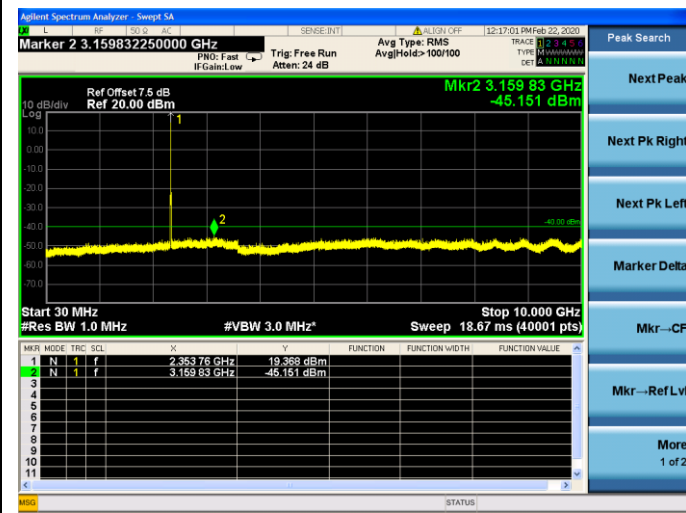

LTE Band40 (2305MHz ~ 2315MHz) CSE

5MHz/QPSK/Low CH

5MHz/16QAM/Low CH

5MHz/QPSK/Mid CH

5MHz/16QAM/Mid CH

5MHz/QPSK/High CH

5MHz/16QAM/High CH

10MHz/QPSK/Mid CH

10MHz/16QAM/Mid CH

LTE Band40 (2350MHz ~ 2360MHz) CSE

5MHz/QPSK/Low CH

5MHz/16QAM/Low CH

5MHz/QPSK/Mid CH

5MHz/16QAM/Mid CH

5MHz/QPSK/High CH

5MHz/16QAM/High CH