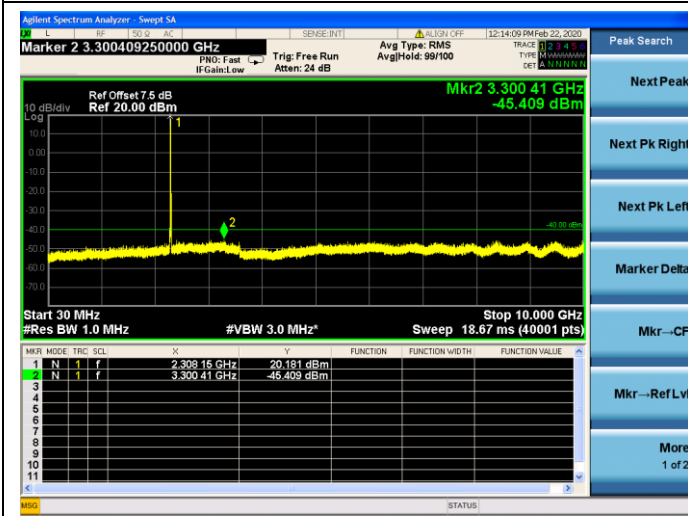

LTE Band40 (2305MHz ~ 2315MHz) CSE

5MHz/QPSK/Low CH

5MHz/16QAM/Low CH

5MHz/QPSK/Mid CH

5MHz/16QAM/Mid CH

5MHz/QPSK/High CH

5MHz/16QAM/High CH

10MHz/QPSK/Mid CH

10MHz/16QAM/Mid CH

LTE Band40 (2350MHz ~ 2360MHz) CSE

5MHz/QPSK/Low CH

5MHz/16QAM/Low CH

5MHz/QPSK/Mid CH

5MHz/16QAM/Mid CH

5MHz/QPSK/High CH

5MHz/16QAM/High CH