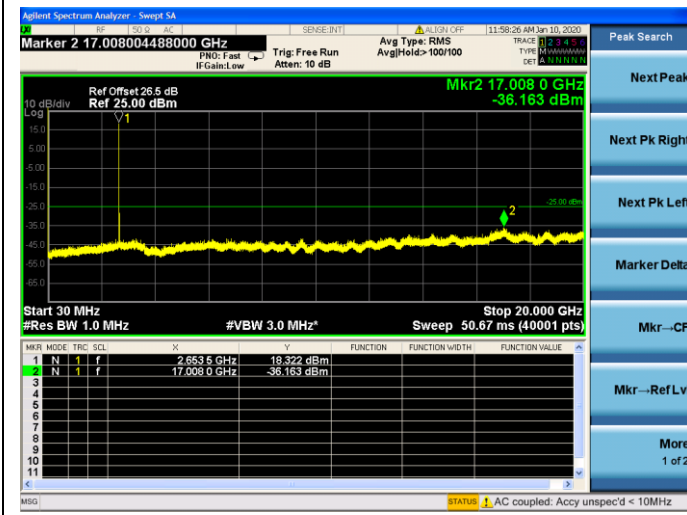

10MHz/QPSK/Mid CH

10MHz/16QAM/Mid CH

LTE Band 41 CSE

5MHz/QPSK/Low CH

5MHz/16QAM/Low CH

5MHz/QPSK/Mid CH

5MHz/16QAM/Mid CH

5MHz/QPSK/High CH

5MHz/16QAM/High CH

10MHz/QPSK/Low CH

10MHz/16QAM/Low CH

10MHz/QPSK/Mid CH

10MHz/16QAM/Mid CH

10MHz/QPSK/High CH

10MHz/16QAM/High CH

15MHz/QPSK/Low CH