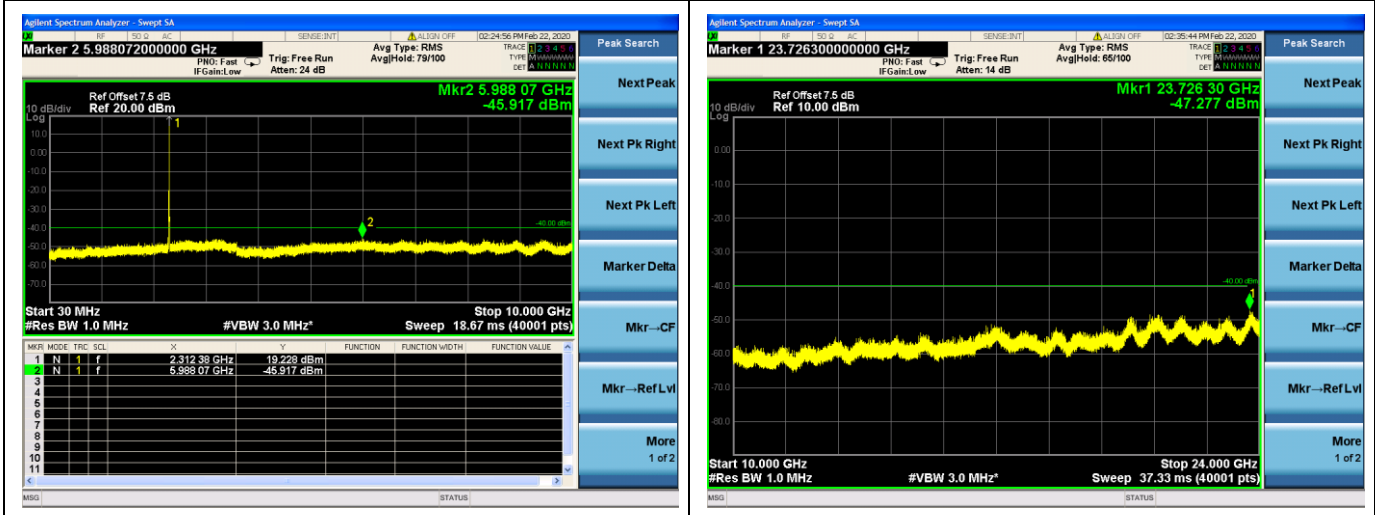

LTE Band40 (2305MHz ~ 2315MHz) CSE

5MHz/QPSK/Low CH

5MHz/16QAM/Low CH

5MHz/QPSK/Mid CH

5MHz/16QAM/Mid CH

5MHz/QPSK/High CH

5MHz/16QAM/High CH

10MHz/QPSK/Mid CH

10MHz/16QAM/Mid CH

LTE Band40 (2350MHz ~ 2360MHz) CSE

5MHz/QPSK/Low CH

5MHz/16QAM/Low CH

5MHz/QPSK/Mid CH

5MHz/16QAM/Mid CH

5MHz/QPSK/High CH

5MHz/16QAM/High CH