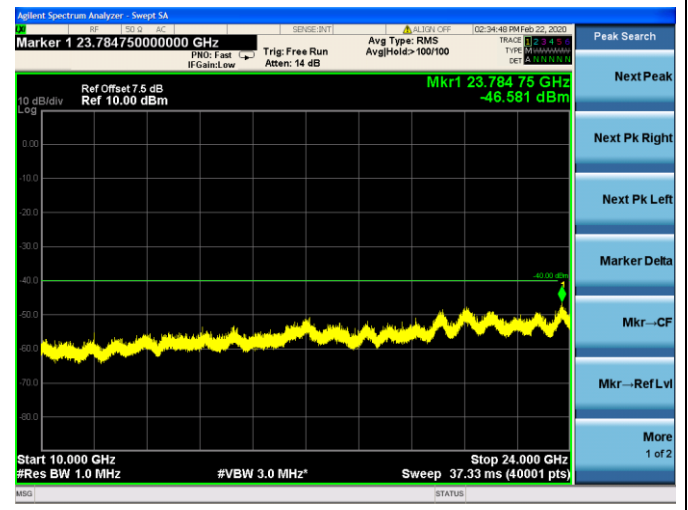

LTE Band40 (2305MHz ~ 2315MHz) CSE

5MHz/QPSK/Low CH

5MHz/16QAM/Low CH

5MHz/QPSK/Mid CH

5MHz/16QAM/Mid CH

5MHz/QPSK/High CH

5MHz/16QAM/High CH

10MHz/QPSK/Mid CH

10MHz/16QAM/Mid CH

LTE Band40 (2350MHz ~ 2360MHz) CSE

5MHz/QPSK/Low CH

5MHz/16QAM/Low CH

5MHz/QPSK/Mid CH

5MHz/16QAM/Mid CH

5MHz/QPSK/High CH

5MHz/16QAM/High CH