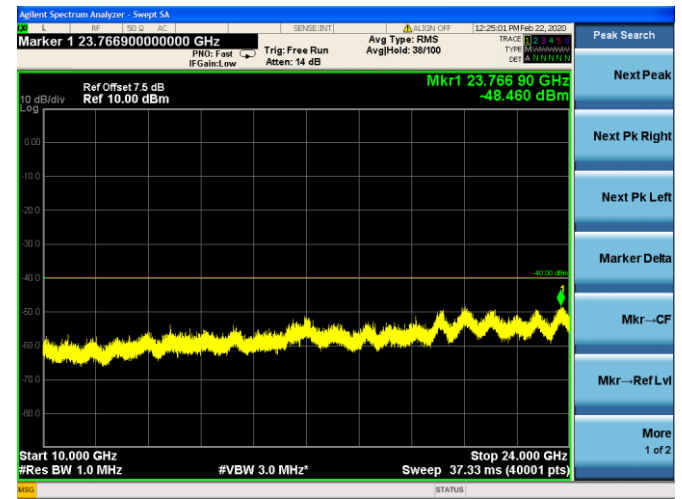

LTE Band40 (2305MHz ~ 2315MHz) CSE

5MHz/QPSK/Low CH

5MHz/16QAM/Low CH

5MHz/QPSK/Mid CH

5MHz/16QAM/Mid CH

5MHz/QPSK/High CH

5MHz/16QAM/High CH

10MHz/QPSK/Mid CH

10MHz/16QAM/Mid CH

LTE Band40 (2350MHz ~ 2360MHz) CSE

5MHz/QPSK/Low CH

5MHz/16QAM/Low CH

5MHz/QPSK/Mid CH

5MHz/16QAM/Mid CH

5MHz/QPSK/High CH

5MHz/16QAM/High CH