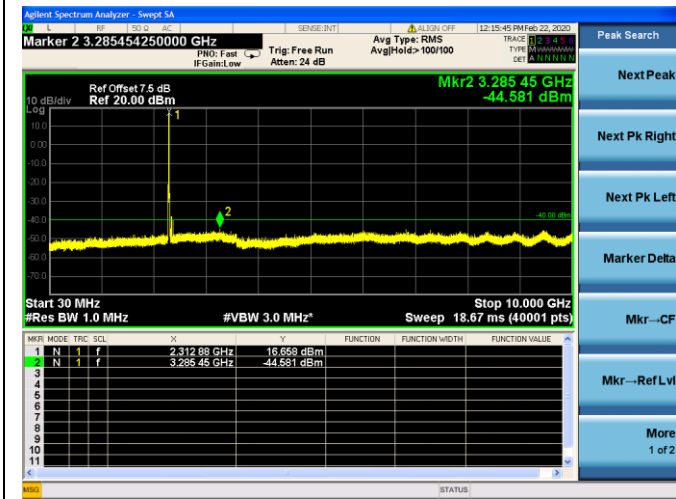

LTE Band40 (2305MHz ~ 2315MHz) CSE

5MHz/QPSK/Low CH

5MHz/16QAM/Low CH

5MHz/QPSK/Mid CH

5MHz/16QAM/Mid CH

5MHz/QPSK/High CH

5MHz/16QAM/High CH

10MHz/QPSK/Mid CH

10MHz/16QAM/Mid CH

LTE Band40 (2350MHz ~ 2360MHz) CSE

5MHz/QPSK/Low CH

5MHz/16QAM/Low CH

5MHz/QPSK/Mid CH

5MHz/16QAM/Mid CH

5MHz/QPSK/High CH

5MHz/16QAM/High CH