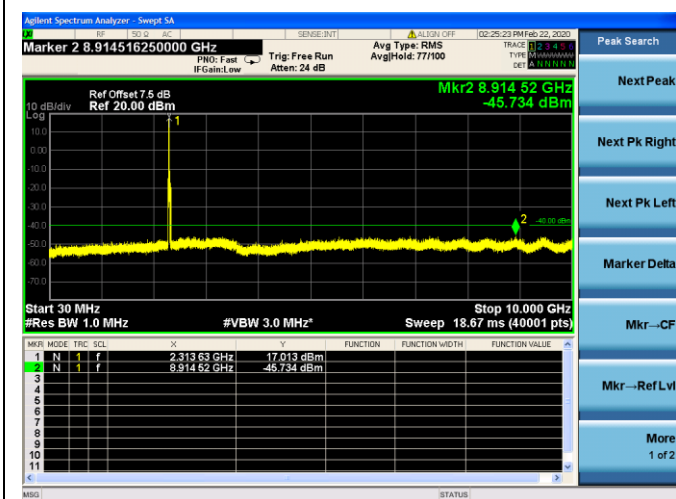

LTE Band40 (2305MHz ~ 2315MHz) CSE

5MHz/QPSK/Low CH

5MHz/16QAM/Low CH

5MHz/QPSK/Mid CH

5MHz/16QAM/Mid CH

5MHz/QPSK/High CH

5MHz/16QAM/High CH

10MHz/QPSK/Mid CH

10MHz/16QAM/Mid CH

LTE Band40 (2350MHz ~ 2360MHz) CSE

5MHz/QPSK/Low CH

5MHz/16QAM/Low CH

5MHz/QPSK/Mid CH

5MHz/16QAM/Mid CH

5MHz/QPSK/High CH

5MHz/16QAM/High CH