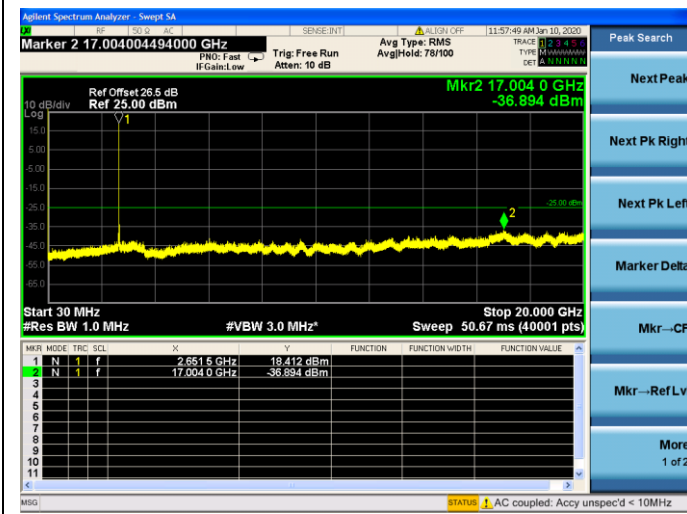

10MHz/QPSK/Mid CH

10MHz/16QAM/Mid CH

LTE Band 41 CSE

5MHz/QPSK/Low CH

5MHz/16QAM/Low CH

5MHz/QPSK/Mid CH

5MHz/16QAM/Mid CH

5MHz/QPSK/High CH

5MHz/16QAM/High CH

10MHz/QPSK/Low CH

10MHz/16QAM/Low CH

10MHz/QPSK/Mid CH

10MHz/16QAM/Mid CH

10MHz/QPSK/High CH

10MHz/16QAM/High CH

15MHz/QPSK/Low CH