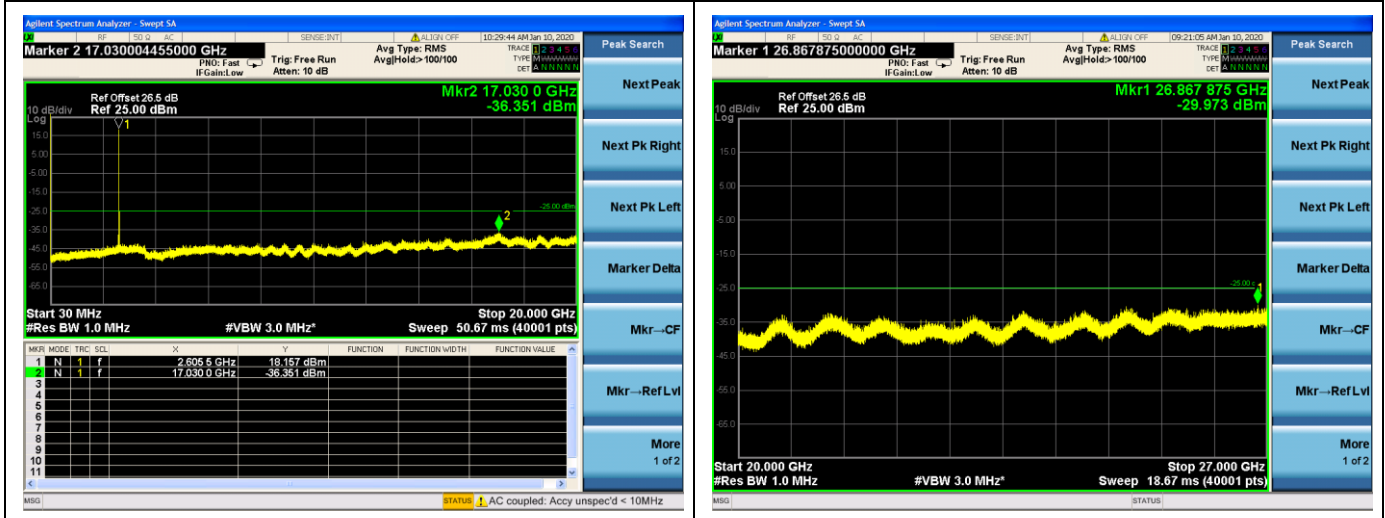

10MHz/QPSK/Mid CH

10MHz/16QAM/Mid CH

LTE Band 41 CSE

5MHz/QPSK/Low CH

5MHz/16QAM/Low CH

5MHz/QPSK/Mid CH

5MHz/16QAM/Mid CH

5MHz/QPSK/High CH