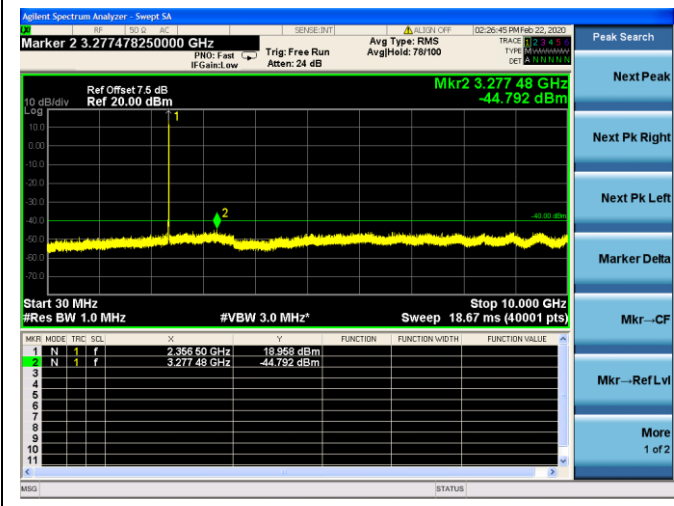

10MHz/16QAM/Mid CH

LTE Band40 (2350MHz ~ 2360MHz) CSE

5MHz/QPSK/Low CH

5MHz/16QAM/Low CH

5MHz/QPSK/Mid CH

5MHz/16QAM/Mid CH

5MHz/QPSK/High CH

5MHz/16QAM/High CH