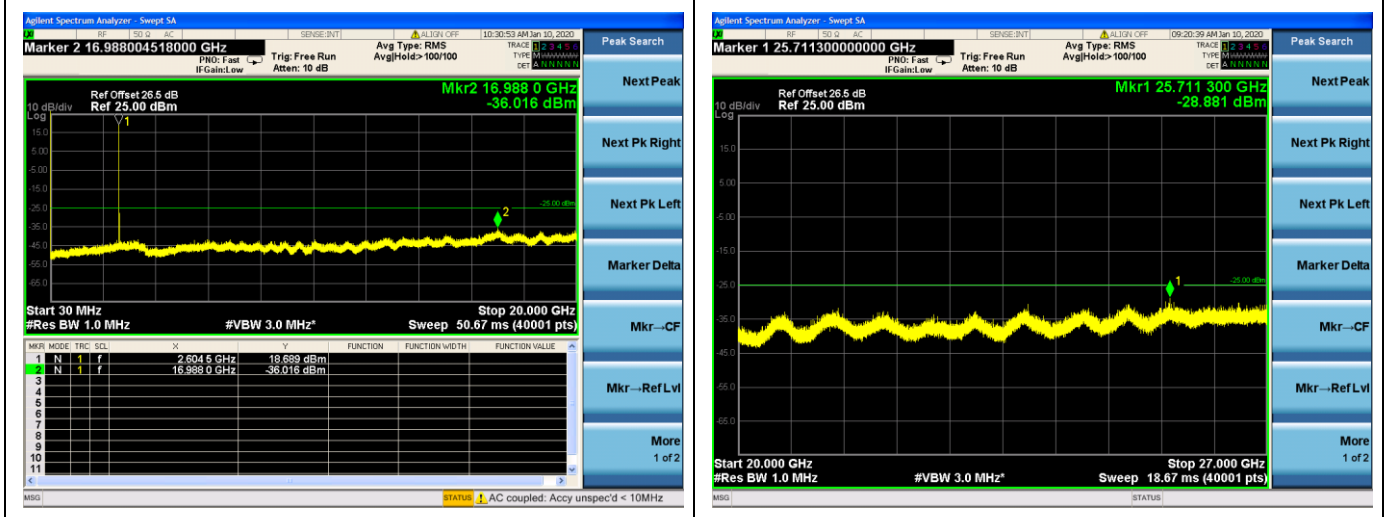

10MHz/QPSK/Mid CH

10MHz/16QAM/Mid CH

LTE Band 41 CSE

5MHz/QPSK/Low CH

5MHz/16QAM/Low CH

5MHz/QPSK/Mid CH

5MHz/16QAM/Mid CH

5MHz/QPSK/High CH