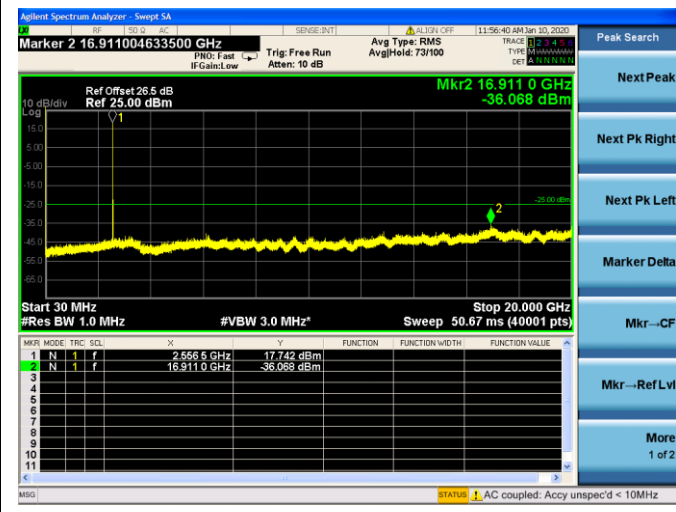

10MHz/QPSK/Mid CH

10MHz/16QAM/Mid CH

LTE Band 41 CSE

5MHz/QPSK/Low CH

5MHz/16QAM/Low CH

5MHz/QPSK/Mid CH

5MHz/16QAM/Mid CH

5MHz/QPSK/High CH