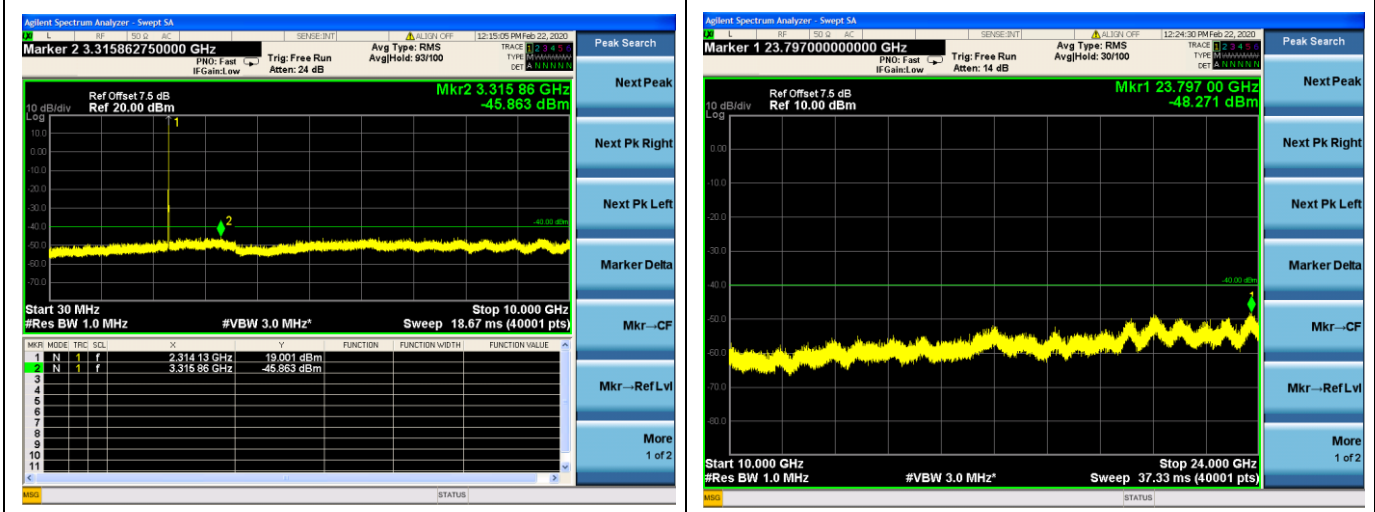

LTE Band40 (2305MHz ~ 2315MHz) CSE

5MHz/QPSK/Low CH

5MHz/16QAM/Low CH

5MHz/QPSK/Mid CH

5MHz/16QAM/Mid CH

5MHz/QPSK/High CH

5MHz/16QAM/High CH

10MHz/QPSK/Mid CH

10MHz/16QAM/Mid CH

LTE Band40 (2350MHz ~ 2360MHz) CSE

5MHz/QPSK/Low CH

5MHz/16QAM/Low CH

5MHz/QPSK/Mid CH

5MHz/16QAM/Mid CH

5MHz/QPSK/High CH

5MHz/16QAM/High CH