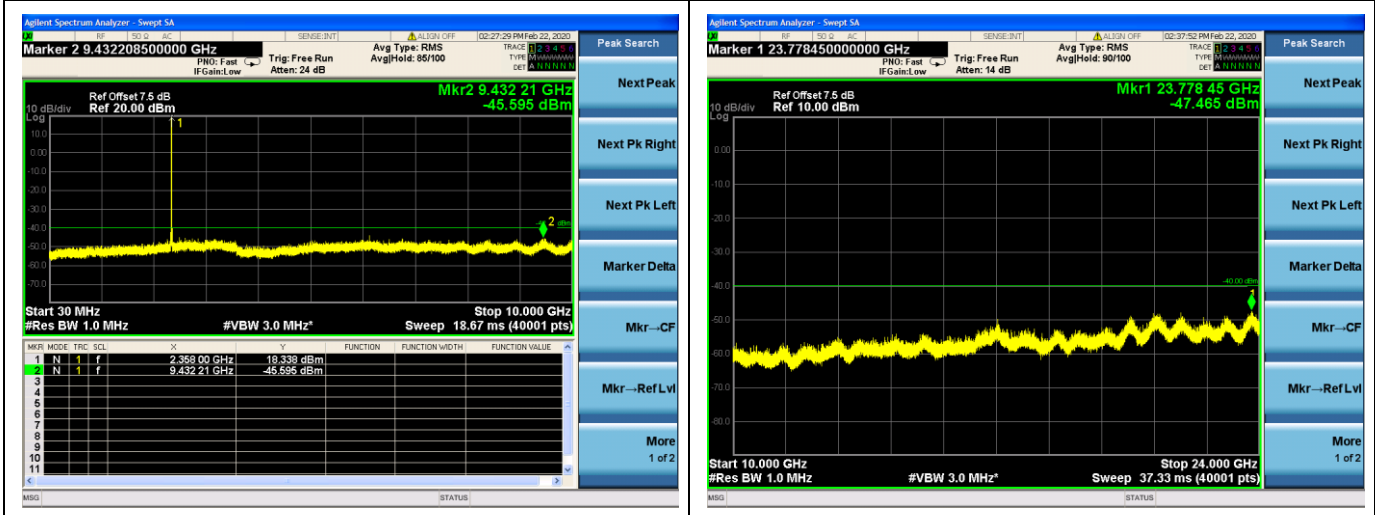

10MHz/16QAM/Mid CH

LTE Band40 (2350MHz ~ 2360MHz) CSE

5MHz/QPSK/Low CH

5MHz/16QAM/Low CH

5MHz/QPSK/Mid CH

5MHz/16QAM/Mid CH

5MHz/QPSK/High CH

5MHz/16QAM/High CH