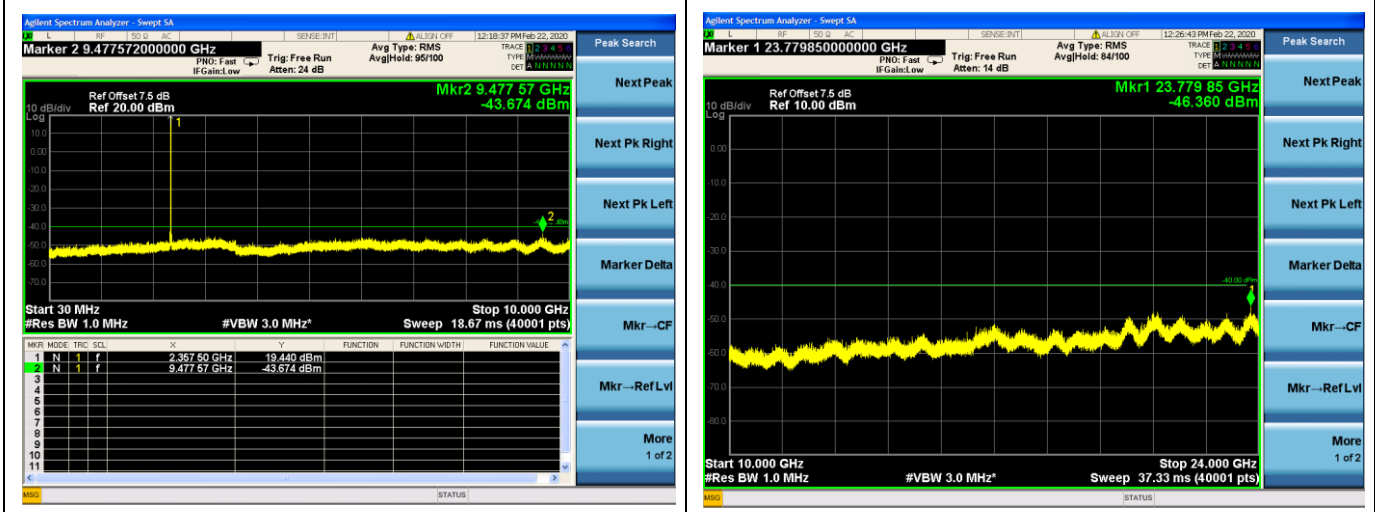

10MHz/16QAM/Mid CH

LTE Band40 (2350MHz ~ 2360MHz) CSE

5MHz/QPSK/Low CH

5MHz/16QAM/Low CH

5MHz/QPSK/Mid CH

5MHz/16QAM/Mid CH

5MHz/QPSK/High CH

5MHz/16QAM/High CH