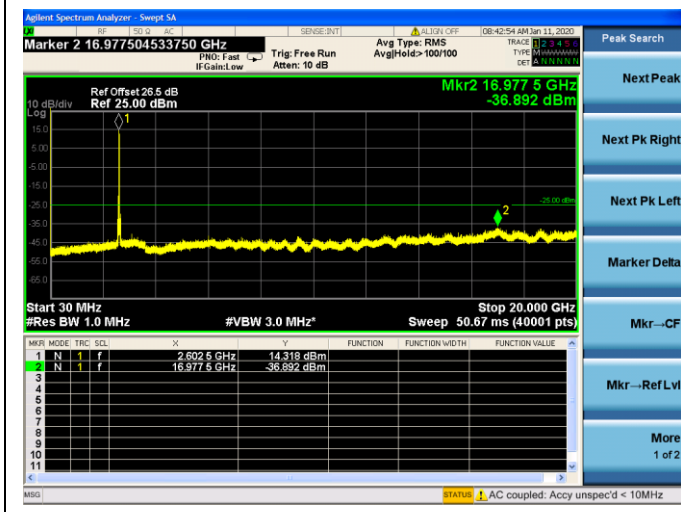

20MHz/16QAM/Low CH

20MHz/QPSK/Mid CH

20MHz/16QAM/Mid CH

20MHz/QPSK/High CH

20MHz/16QAM/High CH