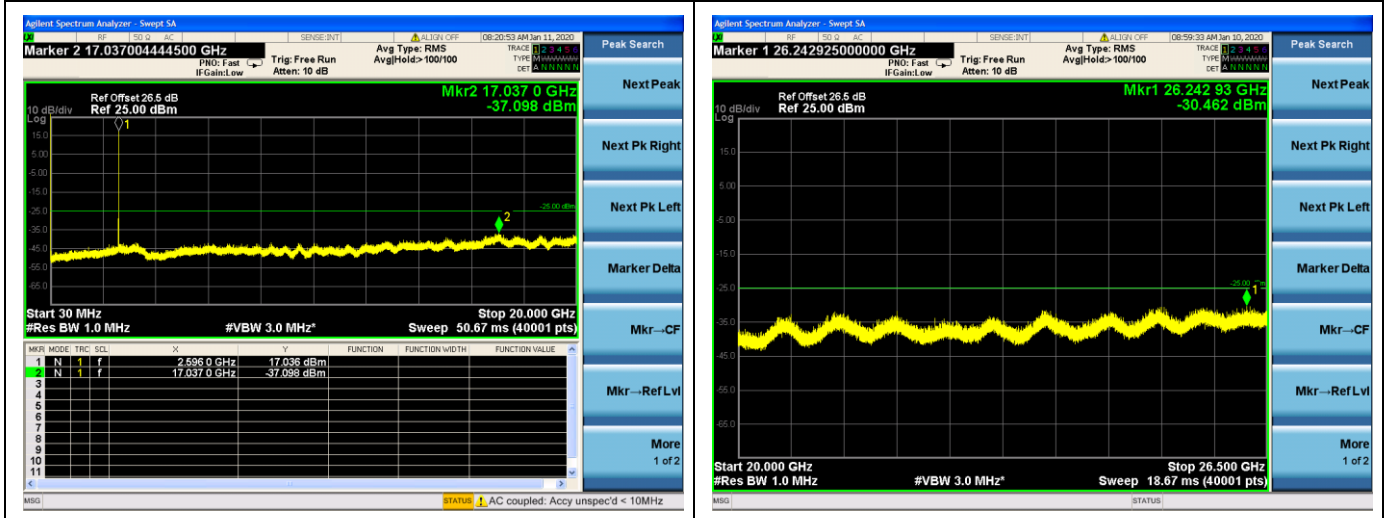

20MHz/QPSK/Mid CH

20MHz/16QAM/Mid CH

20MHz/QPSK/High CH

20MHz/16QAM/High CH

LTE Band 38 CSE

5MHz/QPSK/Low CH

5MHz/16QAM/Low CH

5MHz/QPSK/Mid CH

5MHz/16QAM/Mid CH

5MHz/QPSK/High CH

5MHz/16QAM/High CH

10MHz/QPSK/Low CH

10MHz/16QAM/Low CH

10MHz/QPSK/Mid CH

10MHz/16QAM/Mid CH

10MHz/QPSK/High CH