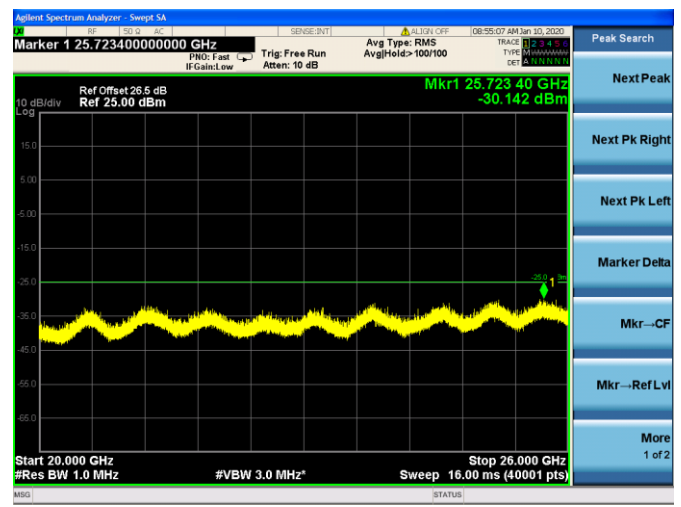

20MHz/QPSK/Mid CH

20MHz/16QAM/Mid CH

20MHz/QPSK/High CH

20MHz/16QAM/High CH

LTE Band 38 CSE

5MHz/QPSK/Low CH

5MHz/16QAM/Low CH

5MHz/QPSK/Mid CH

5MHz/16QAM/Mid CH

5MHz/QPSK/High CH

5MHz/16QAM/High CH

10MHz/QPSK/Low CH

10MHz/16QAM/Low CH

10MHz/QPSK/Mid CH

10MHz/16QAM/Mid CH

10MHz/QPSK/High CH