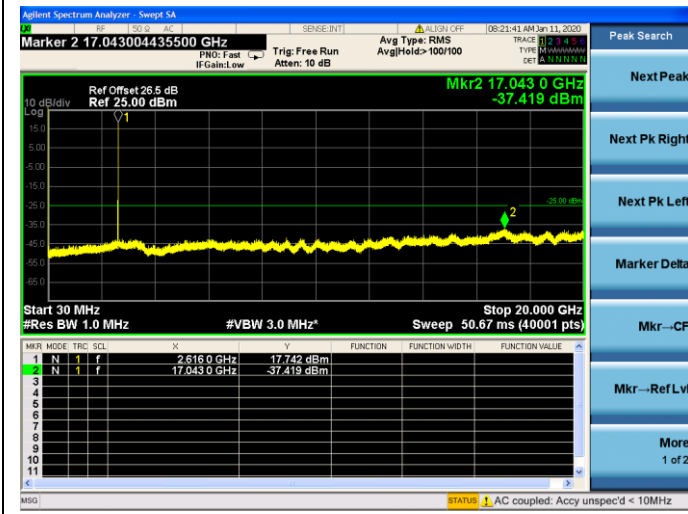

20MHz/QPSK/Mid CH

20MHz/16QAM/Mid CH

20MHz/QPSK/High CH

20MHz/16QAM/High CH

LTE Band 38 CSE

5MHz/QPSK/Low CH

5MHz/16QAM/Low CH

5MHz/QPSK/Mid CH

5MHz/16QAM/Mid CH

5MHz/QPSK/High CH

5MHz/16QAM/High CH

10MHz/QPSK/Low CH

10MHz/16QAM/Low CH

10MHz/QPSK/Mid CH

10MHz/16QAM/Mid CH

10MHz/QPSK/High CH