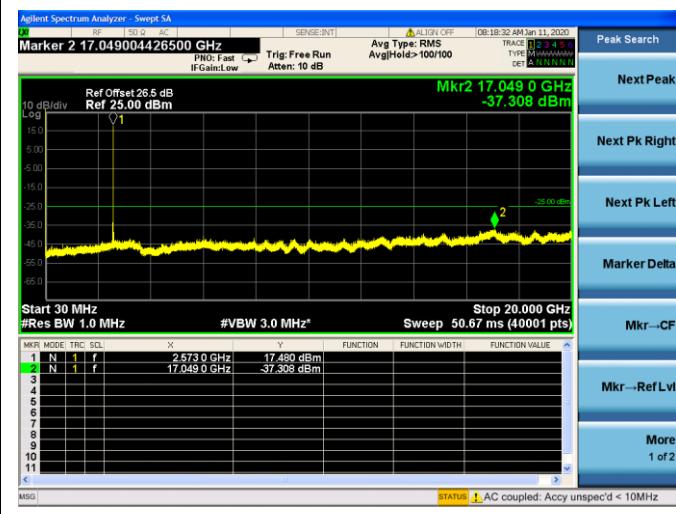

20MHz/QPSK/Mid CH

20MHz/16QAM/Mid CH

20MHz/QPSK/High CH

20MHz/16QAM/High CH

LTE Band 38 CSE

5MHz/QPSK/Low CH

5MHz/16QAM/Low CH

5MHz/QPSK/Mid CH

5MHz/16QAM/Mid CH

5MHz/QPSK/High CH

5MHz/16QAM/High CH

10MHz/QPSK/Low CH

10MHz/16QAM/Low CH

10MHz/QPSK/Mid CH

10MHz/16QAM/Mid CH

10MHz/QPSK/High CH