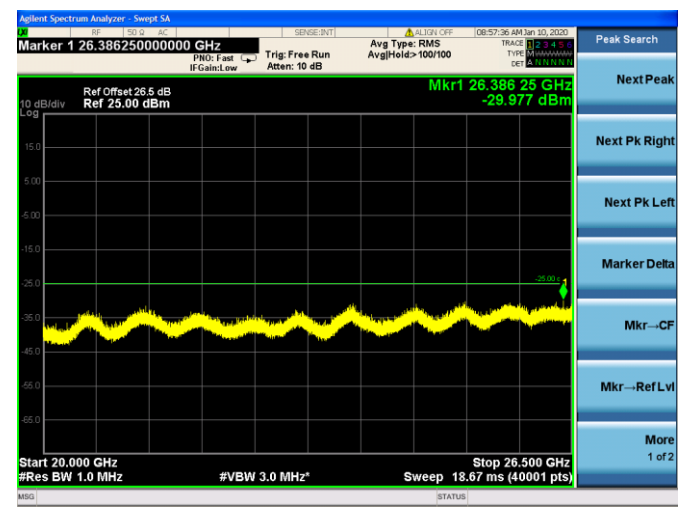

20MHz/QPSK/Mid CH

20MHz/16QAM/Mid CH

20MHz/QPSK/High CH

20MHz/16QAM/High CH

LTE Band 38 CSE

5MHz/QPSK/Low CH

5MHz/16QAM/Low CH

5MHz/QPSK/Mid CH

5MHz/16QAM/Mid CH

5MHz/QPSK/High CH

5MHz/16QAM/High CH

10MHz/QPSK/Low CH

10MHz/16QAM/Low CH

10MHz/QPSK/Mid CH

10MHz/16QAM/Mid CH

10MHz/QPSK/High CH