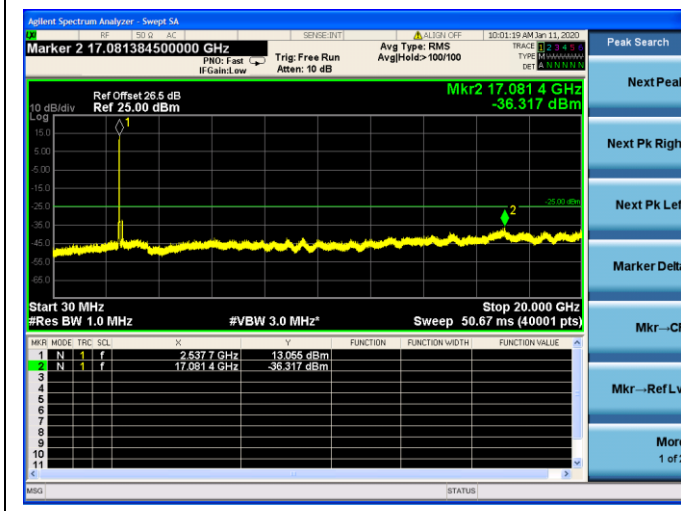

20MHz/QPSK/Mid CH

20MHz/16QAM/Mid CH

20MHz/QPSK/High CH

20MHz/16QAM/High CH

LTE Band 38 CSE

5MHz/QPSK/Low CH

5MHz/16QAM/Low CH

5MHz/QPSK/Mid CH

5MHz/16QAM/Mid CH

5MHz/QPSK/High CH

5MHz/16QAM/High CH

10MHz/QPSK/Low CH

10MHz/16QAM/Low CH

10MHz/QPSK/Mid CH

10MHz/16QAM/Mid CH

10MHz/QPSK/High CH