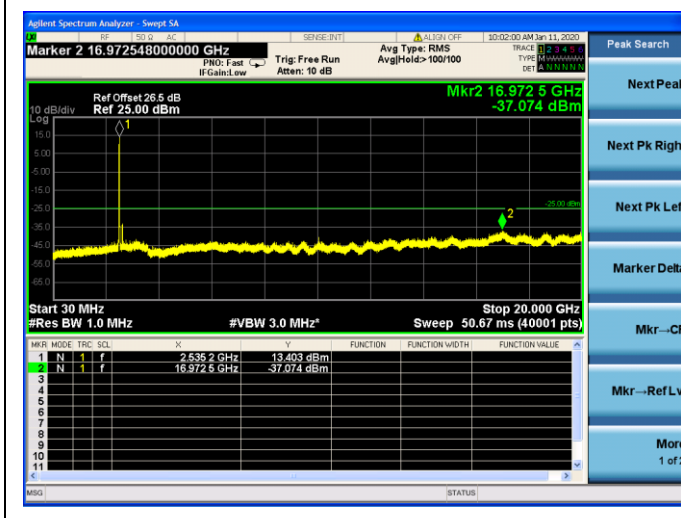

20MHz/QPSK/Mid CH

20MHz/16QAM/Mid CH

20MHz/QPSK/High CH

20MHz/16QAM/High CH

LTE Band 38 CSE

5MHz/QPSK/Low CH

5MHz/16QAM/Low CH

5MHz/QPSK/Mid CH

5MHz/16QAM/Mid CH

5MHz/QPSK/High CH

5MHz/16QAM/High CH

10MHz/QPSK/Low CH

10MHz/16QAM/Low CH

10MHz/QPSK/Mid CH

10MHz/16QAM/Mid CH

10MHz/QPSK/High CH