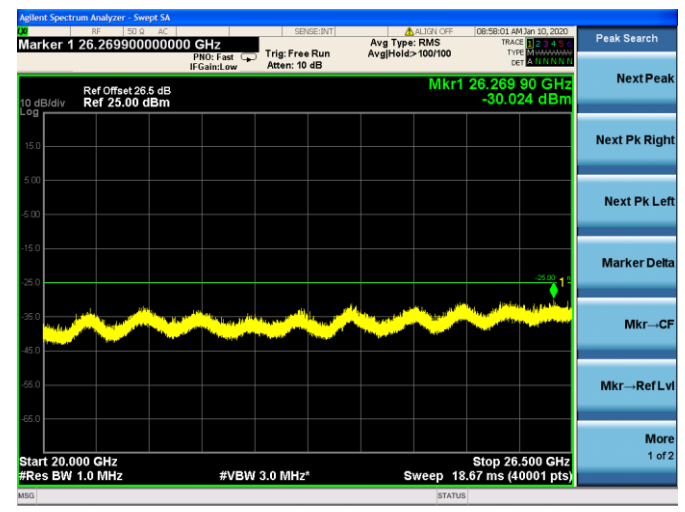

20MHz/QPSK/Mid CH

20MHz/16QAM/Mid CH

20MHz/QPSK/High CH

20MHz/16QAM/High CH

LTE Band 38 CSE

5MHz/QPSK/Low CH

5MHz/16QAM/Low CH

5MHz/QPSK/Mid CH

5MHz/16QAM/Mid CH

5MHz/QPSK/High CH

5MHz/16QAM/High CH

10MHz/QPSK/Low CH

10MHz/16QAM/Low CH

10MHz/QPSK/Mid CH

10MHz/16QAM/Mid CH

10MHz/QPSK/High CH