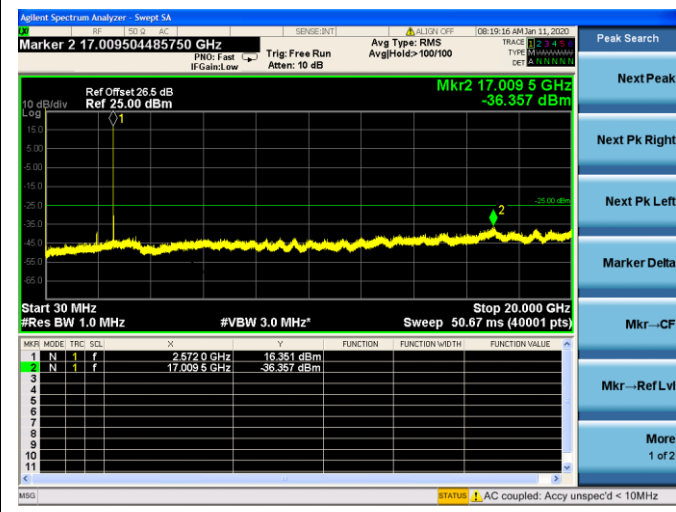

20MHz/QPSK/Mid CH

20MHz/16QAM/Mid CH

20MHz/QPSK/High CH

20MHz/16QAM/High CH

LTE Band 38 CSE

5MHz/QPSK/Low CH

5MHz/16QAM/Low CH

5MHz/QPSK/Mid CH

5MHz/16QAM/Mid CH

5MHz/QPSK/High CH

5MHz/16QAM/High CH

10MHz/QPSK/Low CH

10MHz/16QAM/Low CH

10MHz/QPSK/Mid CH

10MHz/16QAM/Mid CH

10MHz/QPSK/High CH