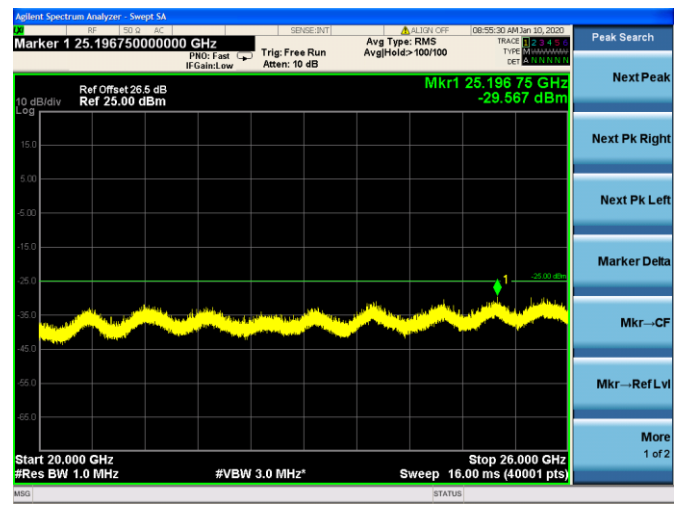

20MHz/QPSK/Mid CH

20MHz/16QAM/Mid CH

20MHz/QPSK/High CH

20MHz/16QAM/High CH

LTE Band 38 CSE

5MHz/QPSK/Low CH

5MHz/16QAM/Low CH

5MHz/QPSK/Mid CH

5MHz/16QAM/Mid CH

5MHz/QPSK/High CH

5MHz/16QAM/High CH

10MHz/QPSK/Low CH

10MHz/16QAM/Low CH

10MHz/QPSK/Mid CH

10MHz/16QAM/Mid CH

10MHz/QPSK/High CH