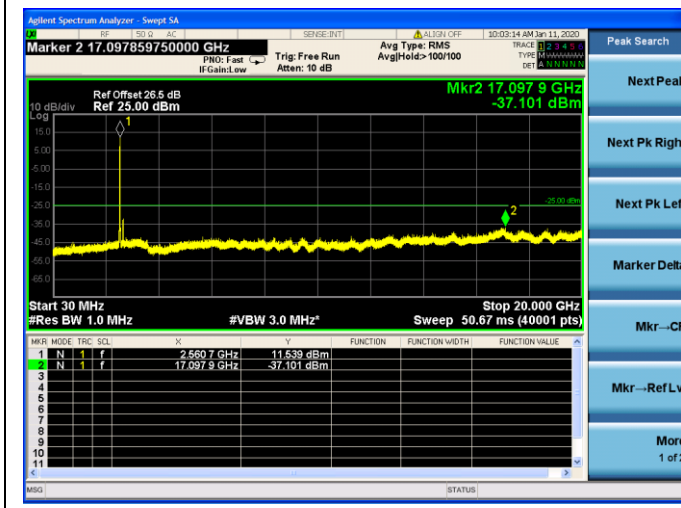

20MHz/QPSK/Mid CH

20MHz/16QAM/Mid CH

20MHz/QPSK/High CH

20MHz/16QAM/High CH

LTE Band 38 CSE

5MHz/QPSK/Low CH

5MHz/16QAM/Low CH

5MHz/QPSK/Mid CH

5MHz/16QAM/Mid CH

5MHz/QPSK/High CH

5MHz/16QAM/High CH

10MHz/QPSK/Low CH

10MHz/16QAM/Low CH

10MHz/QPSK/Mid CH

10MHz/16QAM/Mid CH

10MHz/QPSK/High CH