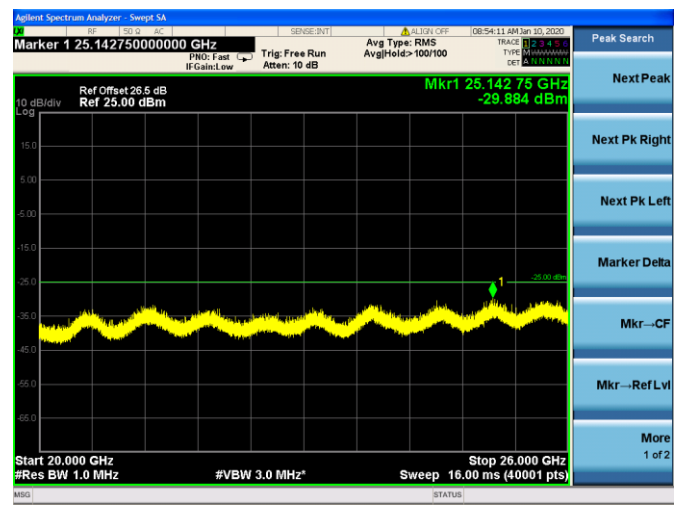

20MHz/QPSK/Mid CH

20MHz/16QAM/Mid CH

20MHz/QPSK/High CH

20MHz/16QAM/High CH

LTE Band 38 CSE

5MHz/QPSK/Low CH

5MHz/16QAM/Low CH

5MHz/QPSK/Mid CH

5MHz/16QAM/Mid CH

5MHz/QPSK/High CH

5MHz/16QAM/High CH

10MHz/QPSK/Low CH

10MHz/16QAM/Low CH

10MHz/QPSK/Mid CH

10MHz/16QAM/Mid CH

10MHz/QPSK/High CH