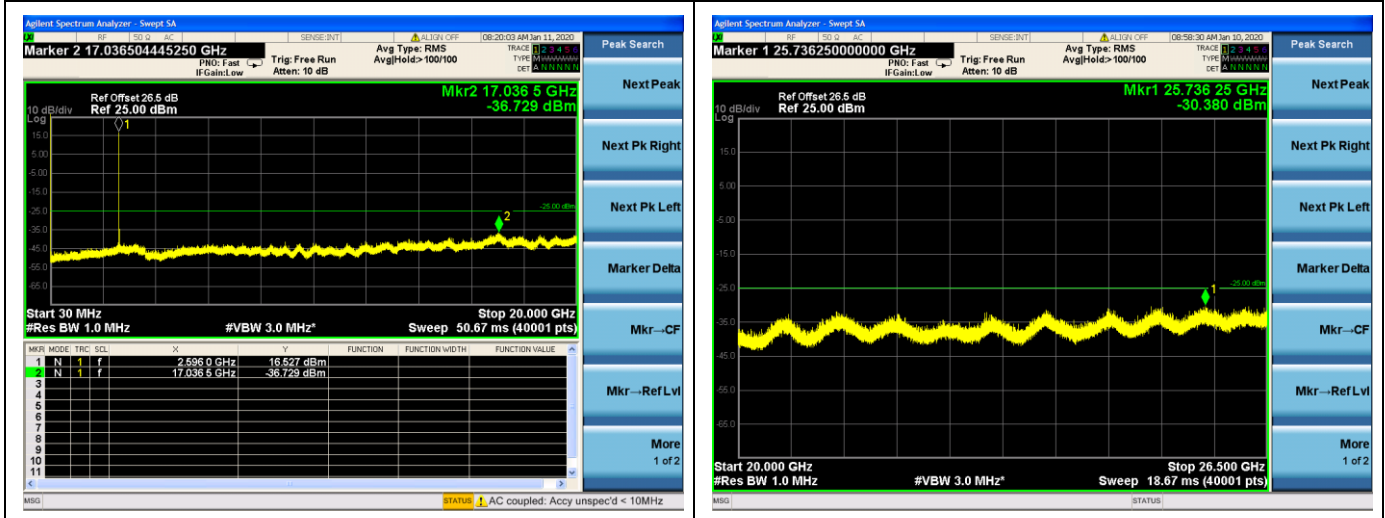

20MHz/QPSK/Mid CH

20MHz/16QAM/Mid CH

20MHz/QPSK/High CH

20MHz/16QAM/High CH

LTE Band 38 CSE

5MHz/QPSK/Low CH

5MHz/16QAM/Low CH

5MHz/QPSK/Mid CH

5MHz/16QAM/Mid CH

5MHz/QPSK/High CH

5MHz/16QAM/High CH

10MHz/QPSK/Low CH

10MHz/16QAM/Low CH

10MHz/QPSK/Mid CH

10MHz/16QAM/Mid CH

10MHz/QPSK/High CH