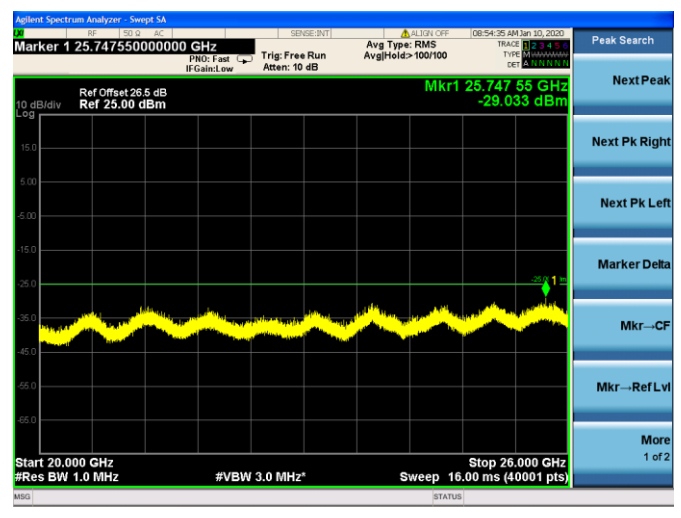

20MHz/QPSK/Mid CH

20MHz/16QAM/Mid CH

20MHz/QPSK/High CH

20MHz/16QAM/High CH

LTE Band 38 CSE

5MHz/QPSK/Low CH

5MHz/16QAM/Low CH

5MHz/QPSK/Mid CH

5MHz/16QAM/Mid CH

5MHz/QPSK/High CH

5MHz/16QAM/High CH

10MHz/QPSK/Low CH

10MHz/16QAM/Low CH

10MHz/QPSK/Mid CH

10MHz/16QAM/Mid CH

10MHz/QPSK/High CH