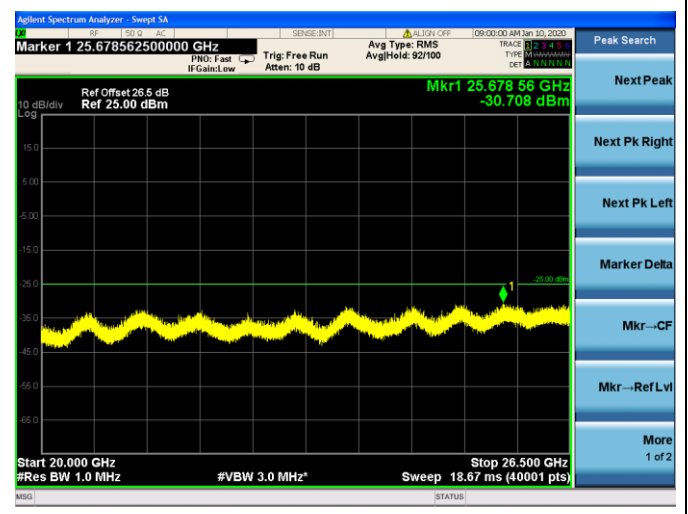

20MHz/QPSK/Mid CH

20MHz/16QAM/Mid CH

20MHz/QPSK/High CH

20MHz/16QAM/High CH

LTE Band 38 CSE

5MHz/QPSK/Low CH

5MHz/16QAM/Low CH

5MHz/QPSK/Mid CH

5MHz/16QAM/Mid CH

5MHz/QPSK/High CH

5MHz/16QAM/High CH

10MHz/QPSK/Low CH

10MHz/16QAM/Low CH

10MHz/QPSK/Mid CH

10MHz/16QAM/Mid CH

10MHz/QPSK/High CH