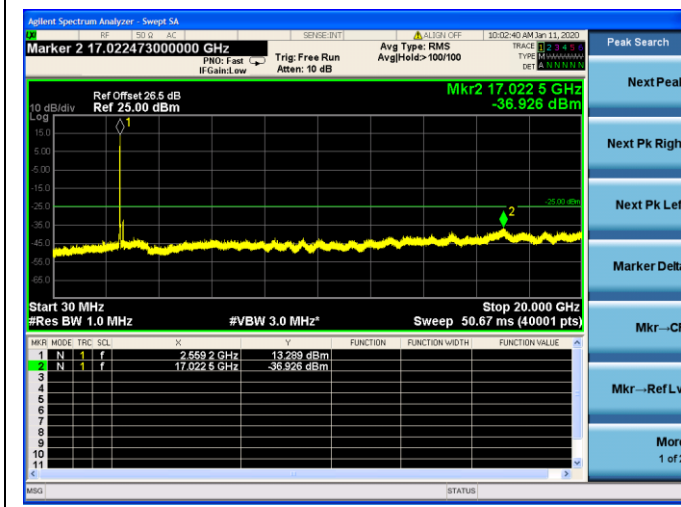

20MHz/QPSK/Mid CH

20MHz/16QAM/Mid CH

20MHz/QPSK/High CH

20MHz/16QAM/High CH

LTE Band 38 CSE

5MHz/QPSK/Low CH

5MHz/16QAM/Low CH

5MHz/QPSK/Mid CH

5MHz/16QAM/Mid CH

5MHz/QPSK/High CH

5MHz/16QAM/High CH

10MHz/QPSK/Low CH

10MHz/16QAM/Low CH

10MHz/QPSK/Mid CH

10MHz/16QAM/Mid CH

10MHz/QPSK/High CH