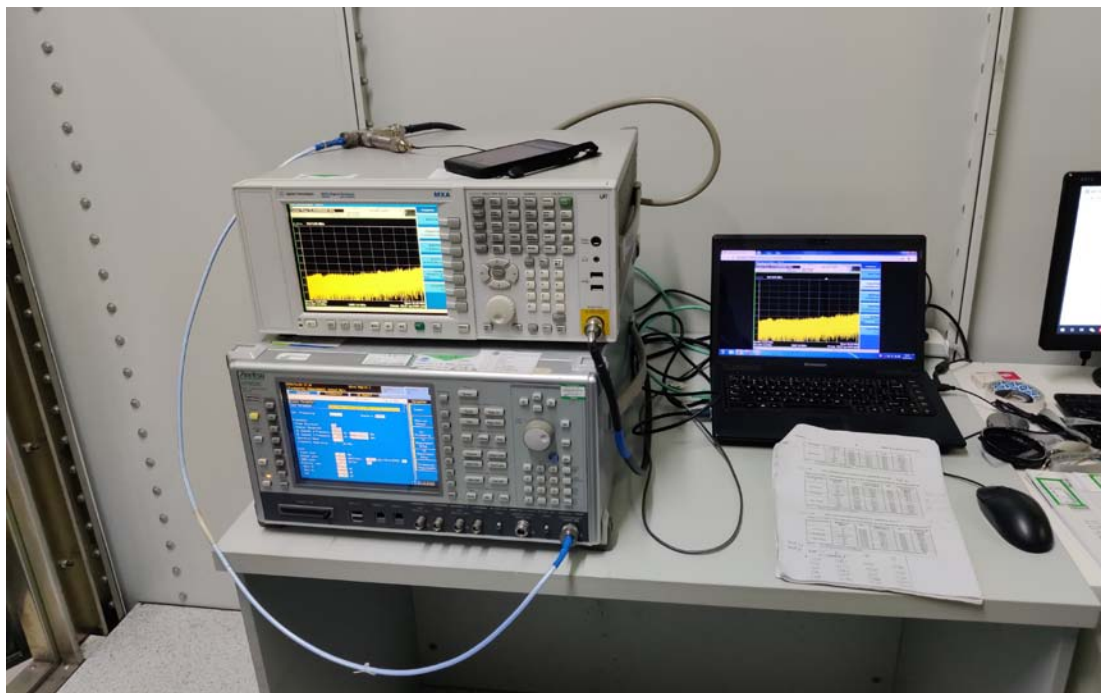

FCC ID:2AC68-CRUISE1S

Test Setup Photos

1. RF measurement setup

(WCDMA<E)

2. Radiated Spurious Emission(30MHz-1GHz)

3. Radiated Spurious Emission(above 1GHz)