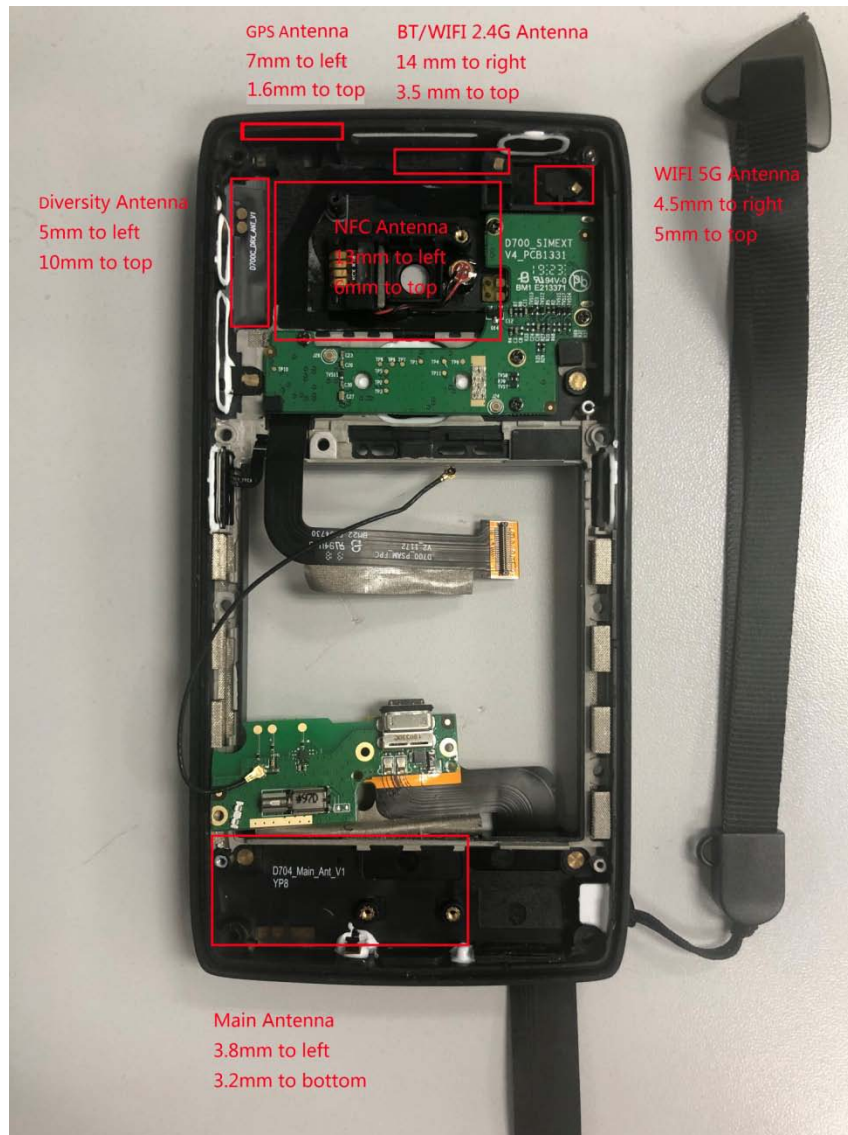

Annex B Test Setup Photos

Dimensions (L*W*H):152mm (L)× 76mm (W)× 12mm (H)

EUT Antenna Location:

Head

Right Cheek

Right Tilt

Left Cheek

Left Tilt

Body

Front Side

(Test distance: 10mm, Thickness of EUT: 12mm)

Back Side

(Test distance: 10mm, Thickness of EUT: 12mm)

Left Side

(Test distance: 10mm, Thickness of EUT: 12mm)

Right Side

(Test distance: 10mm, Thickness of EUT: 12mm)

Top Side

(Test distance: 10mm, Thickness of EUT: 12mm)

Bottom Side

(Test distance: 10mm, Thickness of EUT: 12mm)