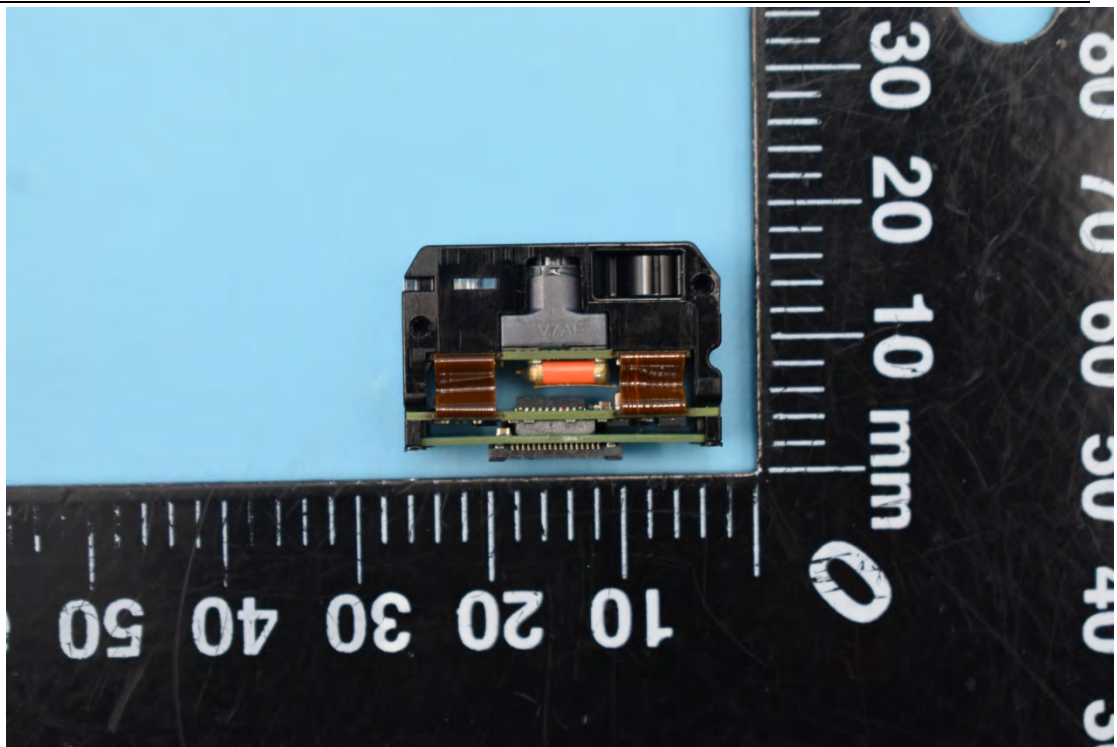

FCC ID:2AC68-CRUISE1S

Internal Photos

1. EUT uncover view

2. Antenna view