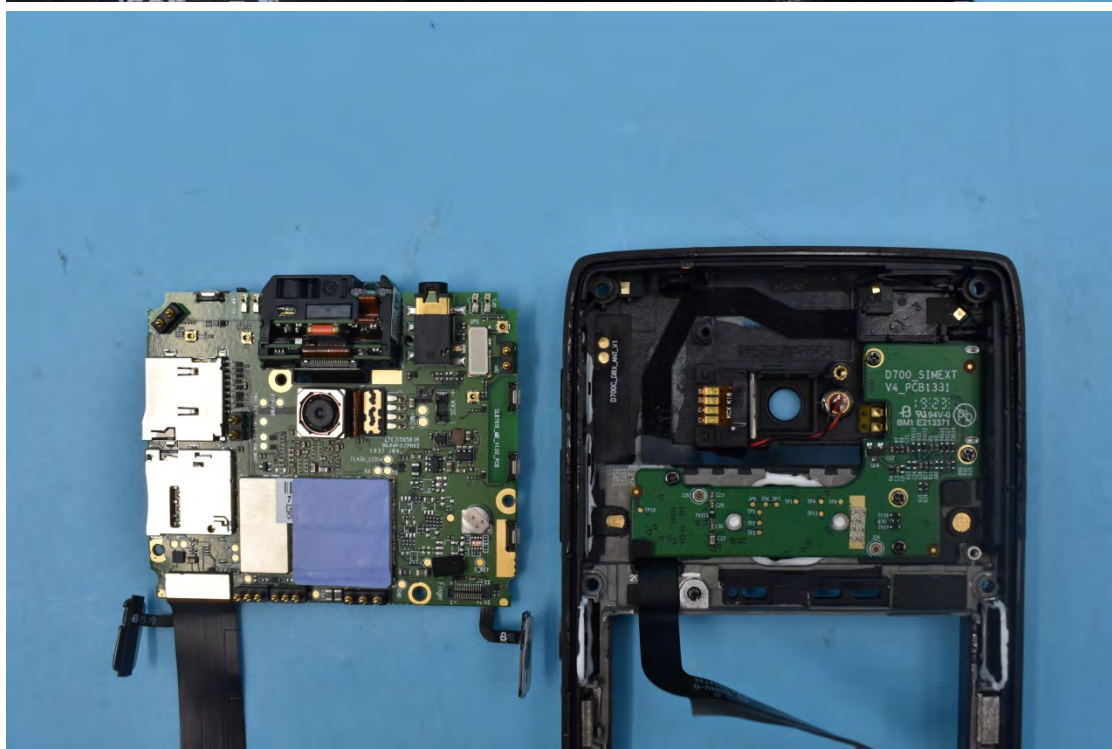

FCC ID:2AC68-CRUISE1S

Internal Photos

1. EUT uncover view

2. Antenna view