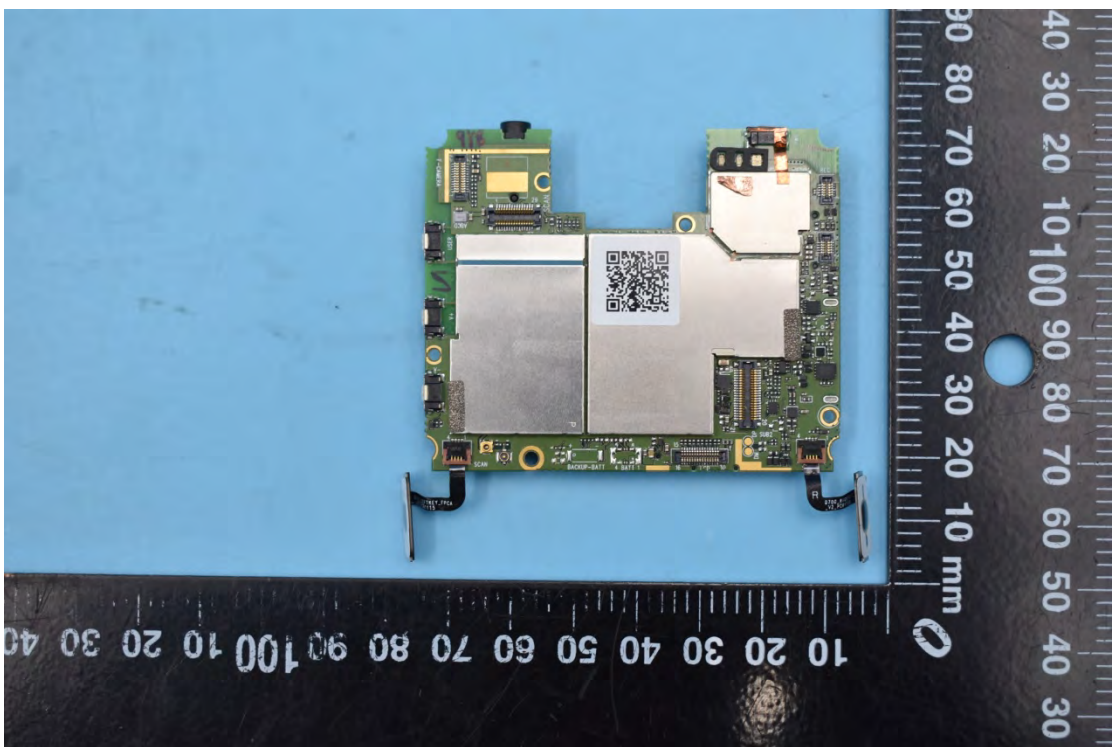

FCC ID:2AC68-CRUISE1S

Internal Photos

1. EUT uncover view

2. Antenna view