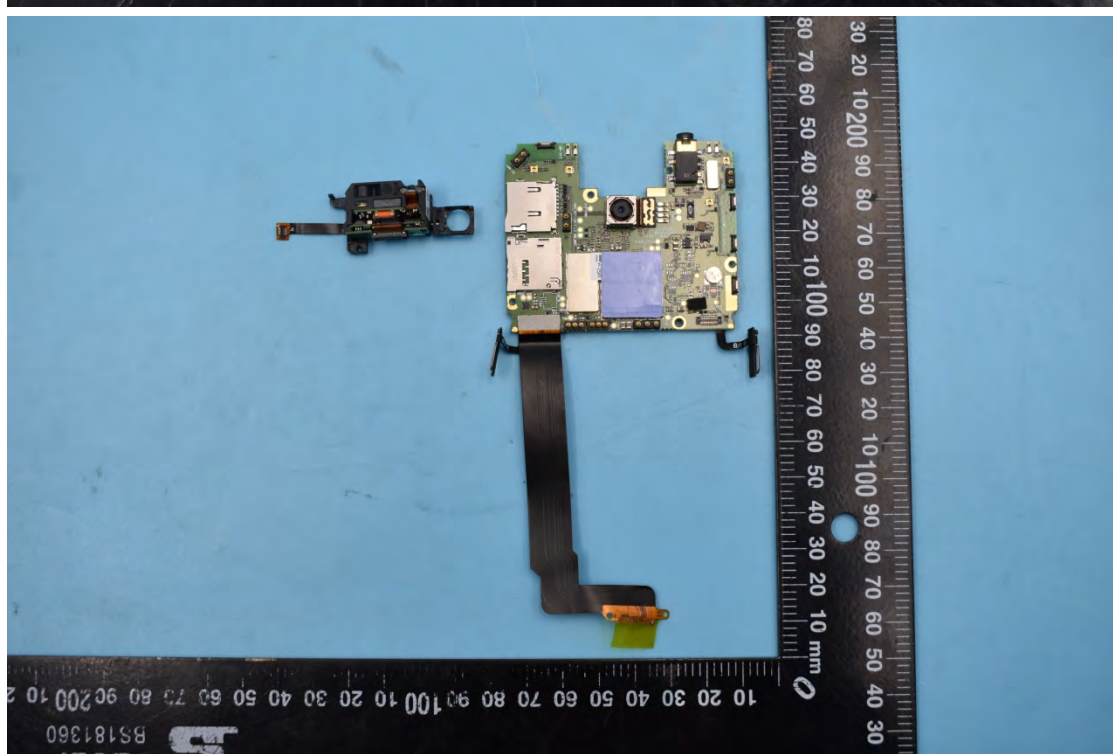

FCC ID:2AC68-CRUISE1S

Internal Photos

1. EUT uncover view

2. Antenna view