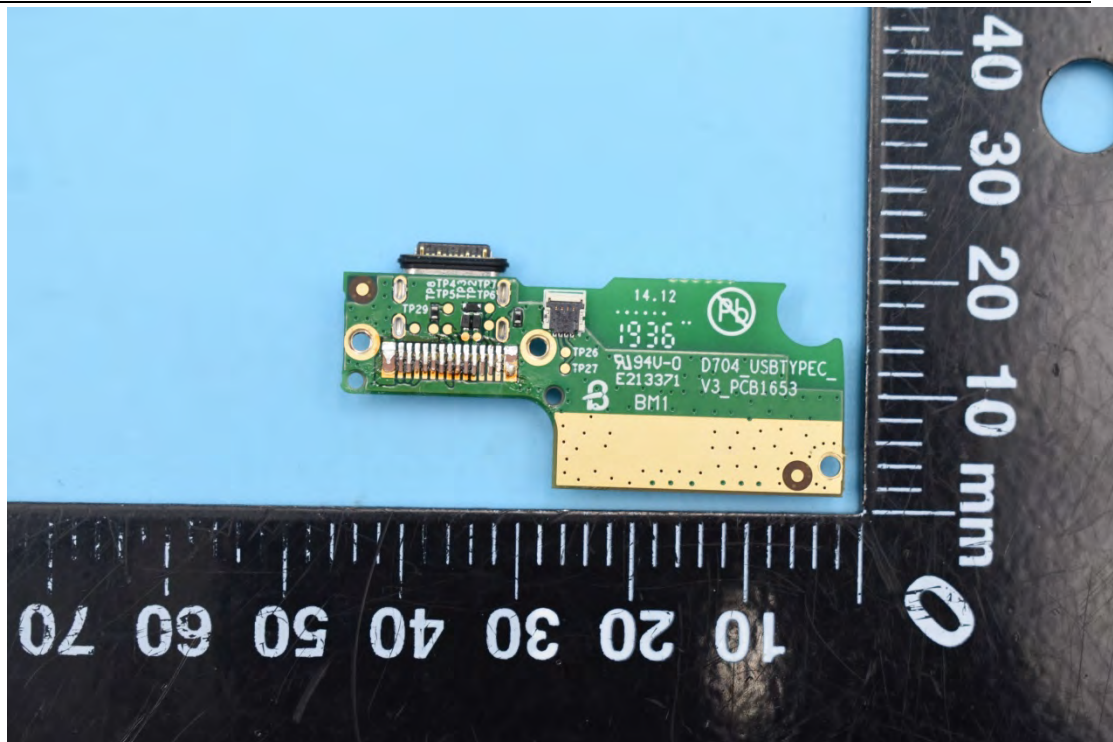

FCC ID:2AC68-CRUISE1S

Internal Photos

1. EUT uncover view

2. Antenna view