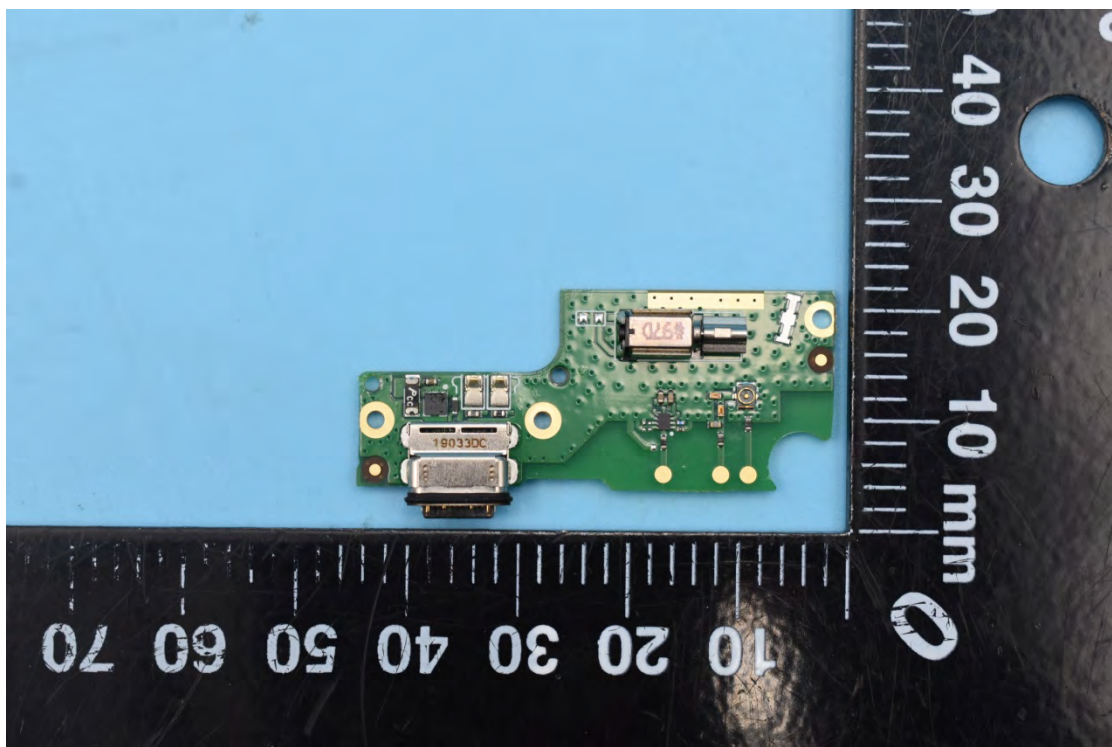

FCC ID:2AC68-CRUISE1S

Internal Photos

1. EUT uncover view

2. Antenna view