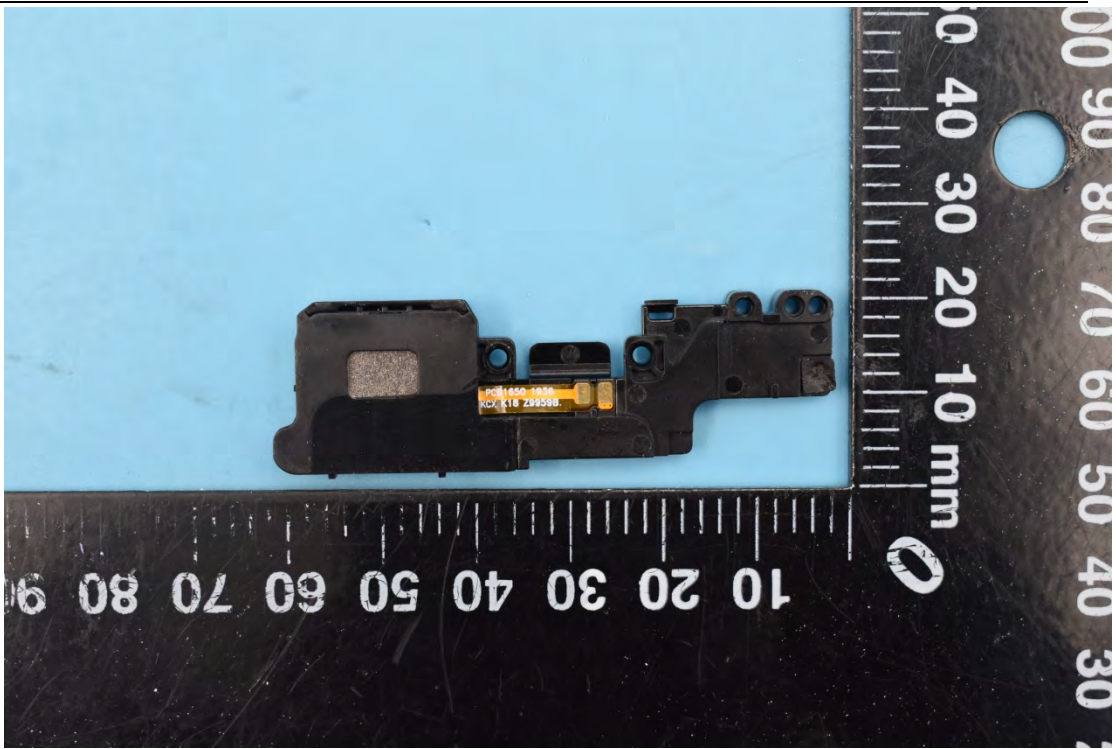

FCC ID:2AC68-CRUISE1S

Internal Photos

1. EUT uncover view

2. Antenna view