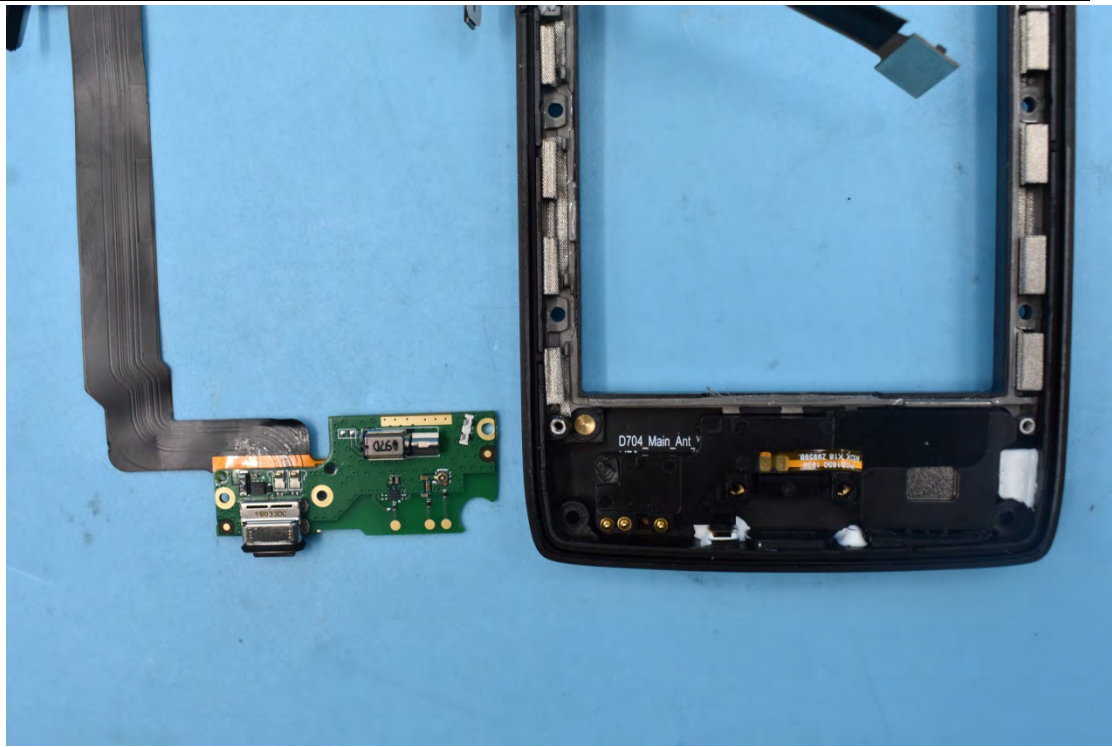

FCC ID:2AC68-CRUISE1S

Internal Photos

1. EUT uncover view

2. Antenna view