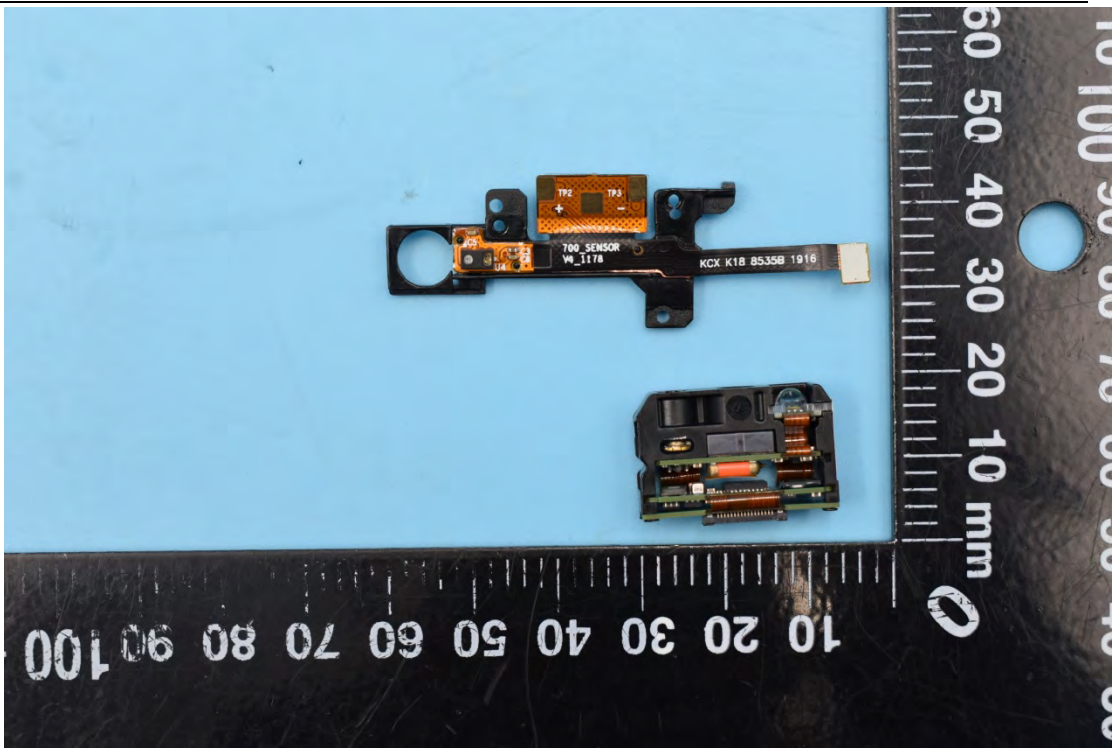

FCC ID:2AC68-CRUISE1S

Internal Photos

1. EUT uncover view

2. Antenna view