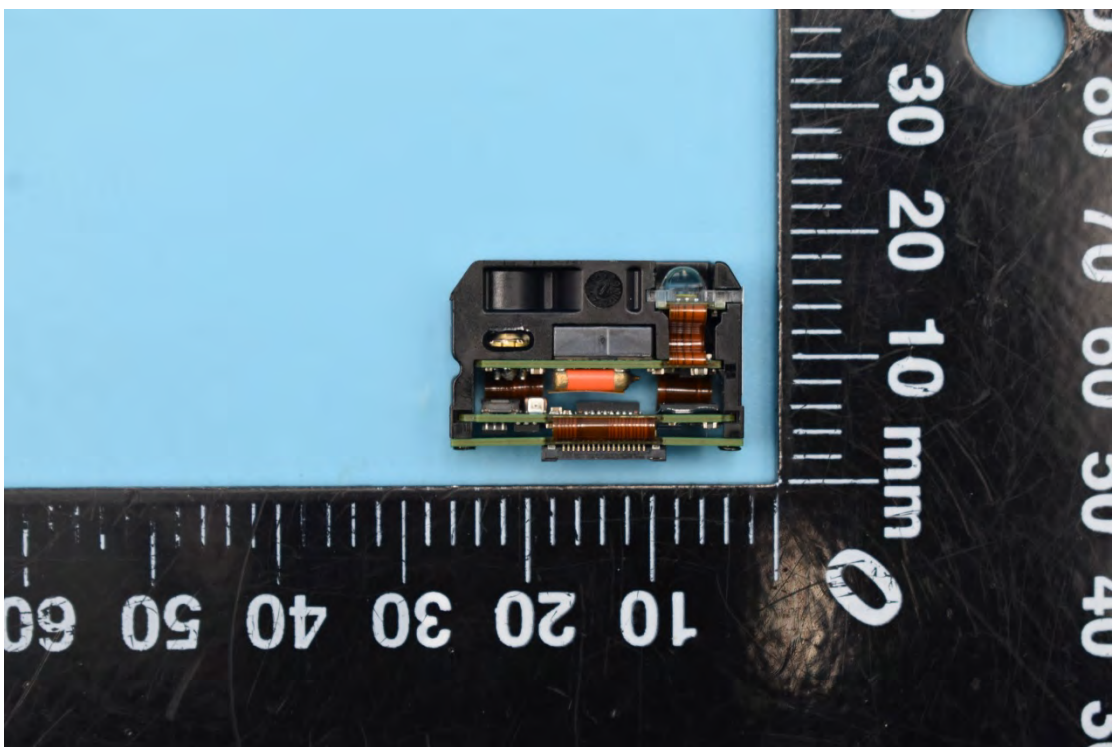

FCC ID:2AC68-CRUISE1S

Internal Photos

1. EUT uncover view

2. Antenna view