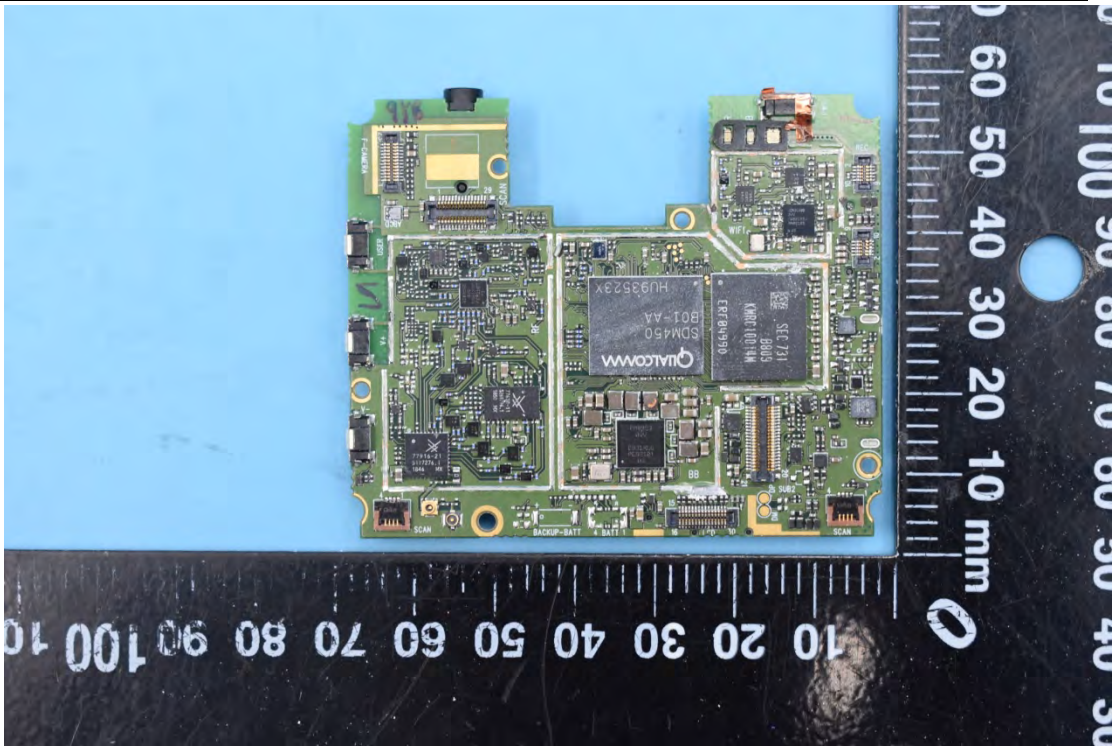

FCC ID:2AC68-CRUISE1S

Internal Photos

1. EUT uncover view

2. Antenna view