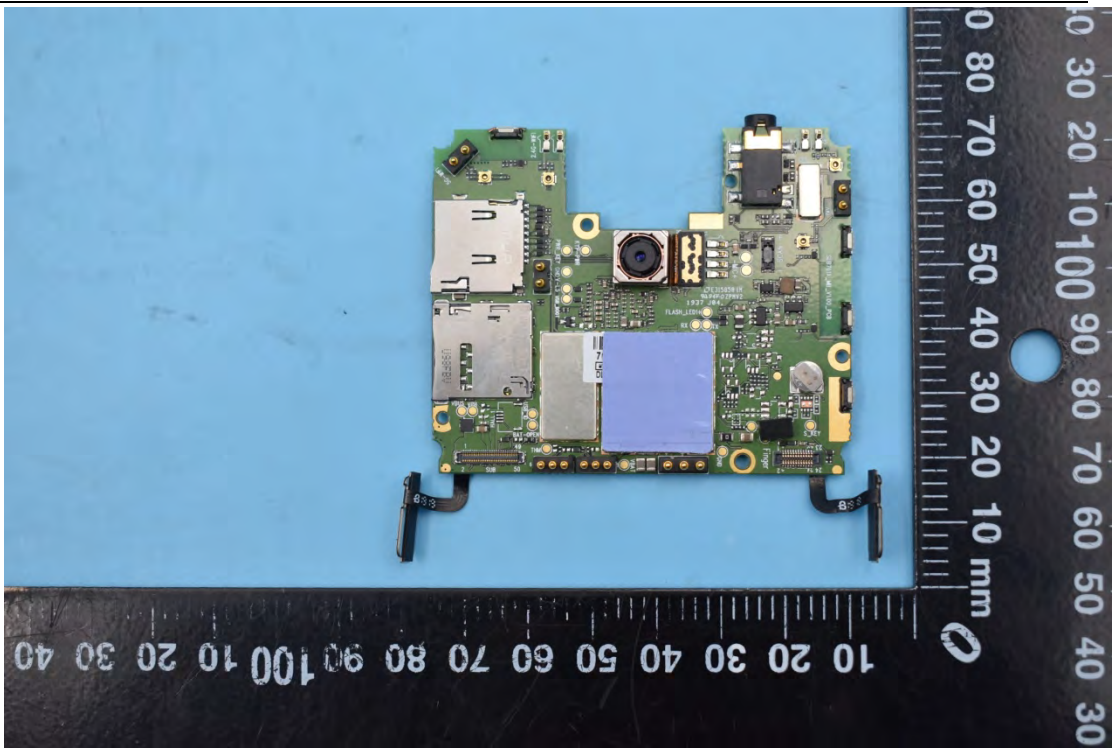

FCC ID:2AC68-CRUISE1S

Internal Photos

1. EUT uncover view

2. Antenna view