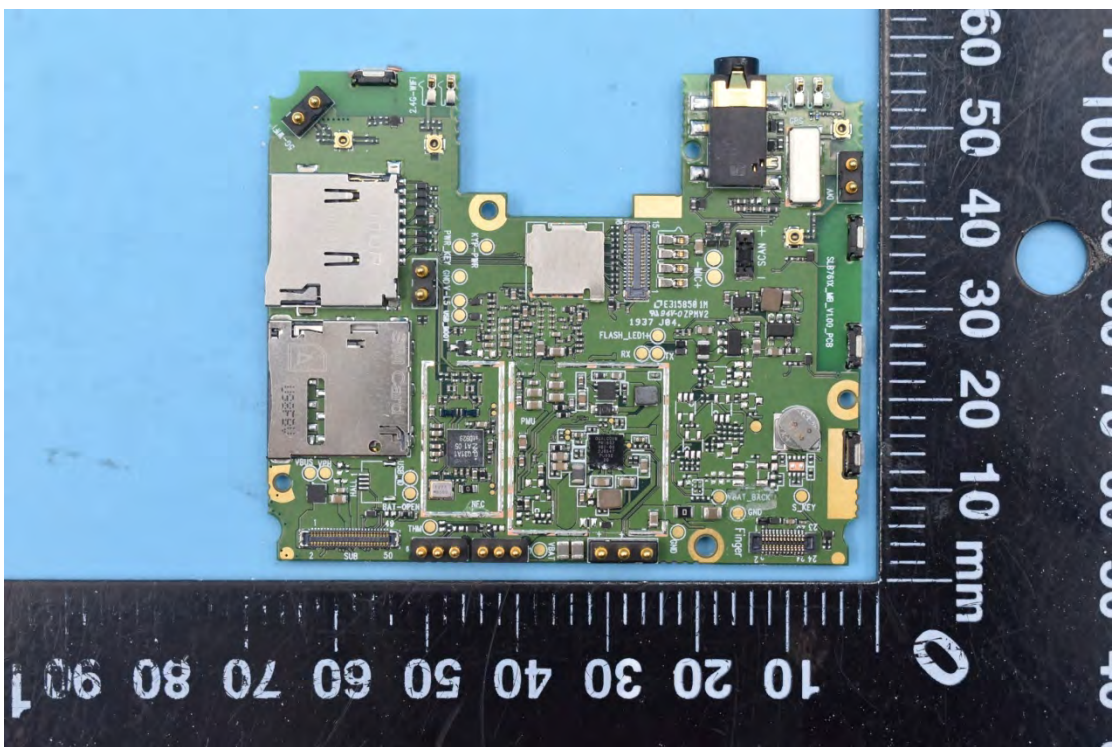

FCC ID:2AC68-CRUISE1S

Internal Photos

1. EUT uncover view

2. Antenna view