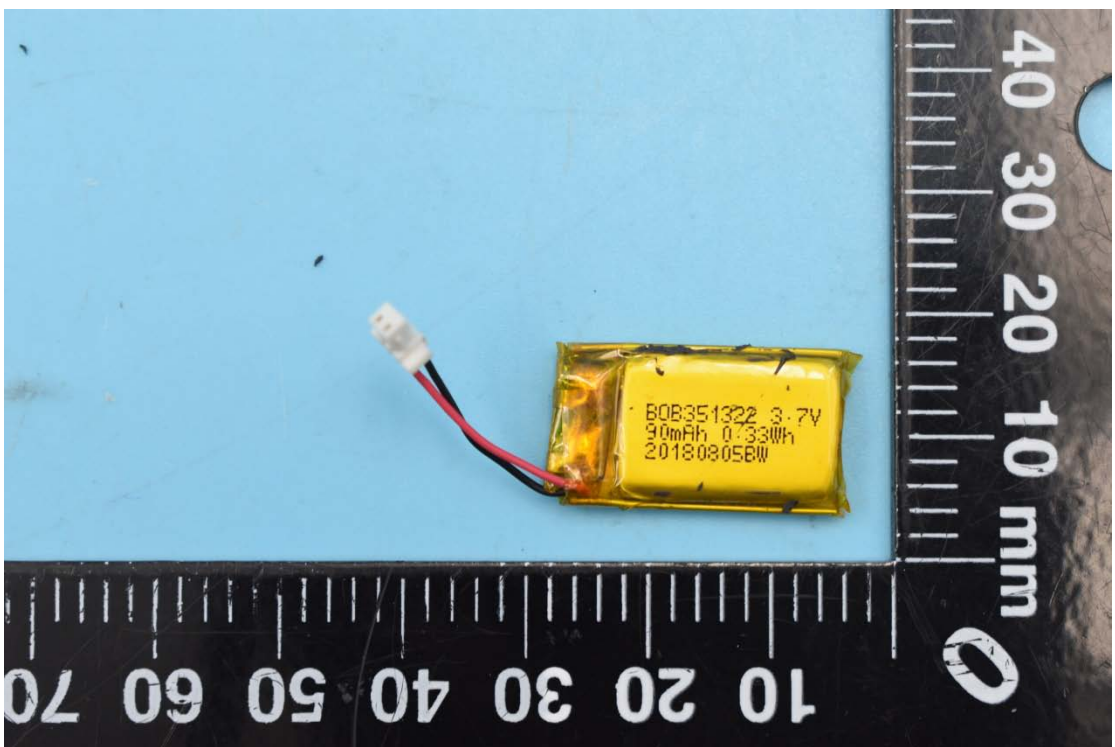

FCC ID:2AC68-AUTOIDQ7

Internal Photos

1. EUT uncover view

2. Antenna view