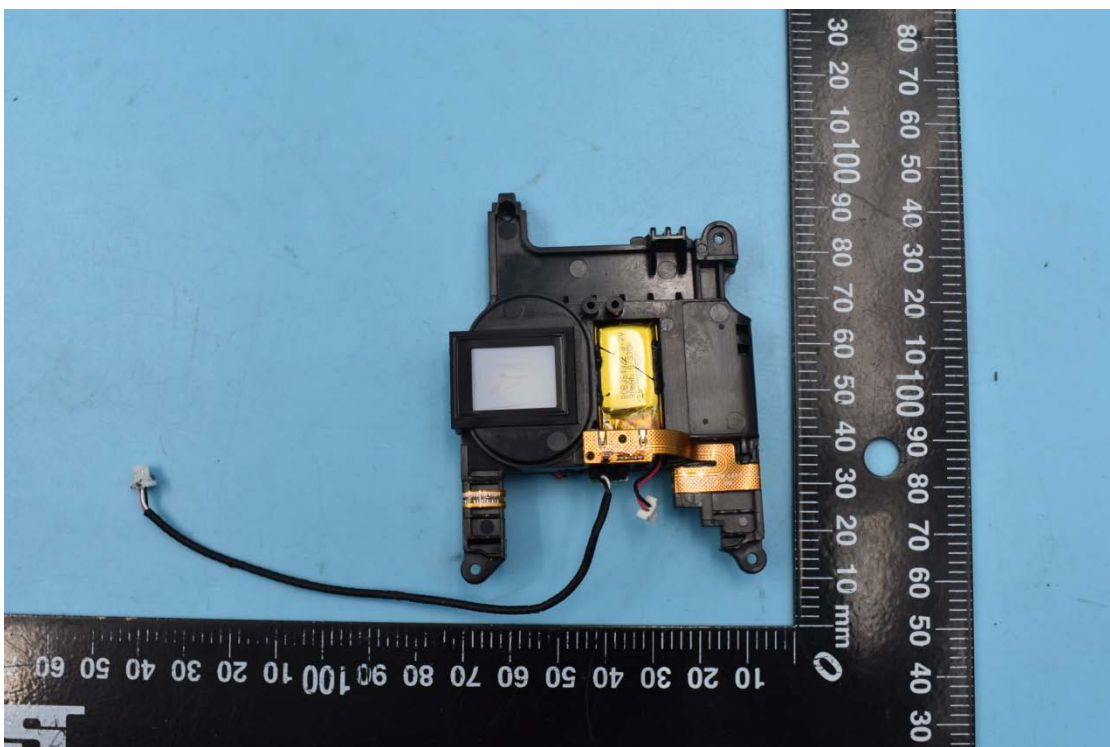

FCC ID:2AC68-AUTOIDQ7

Internal Photos

1. EUT uncover view

2. Antenna view