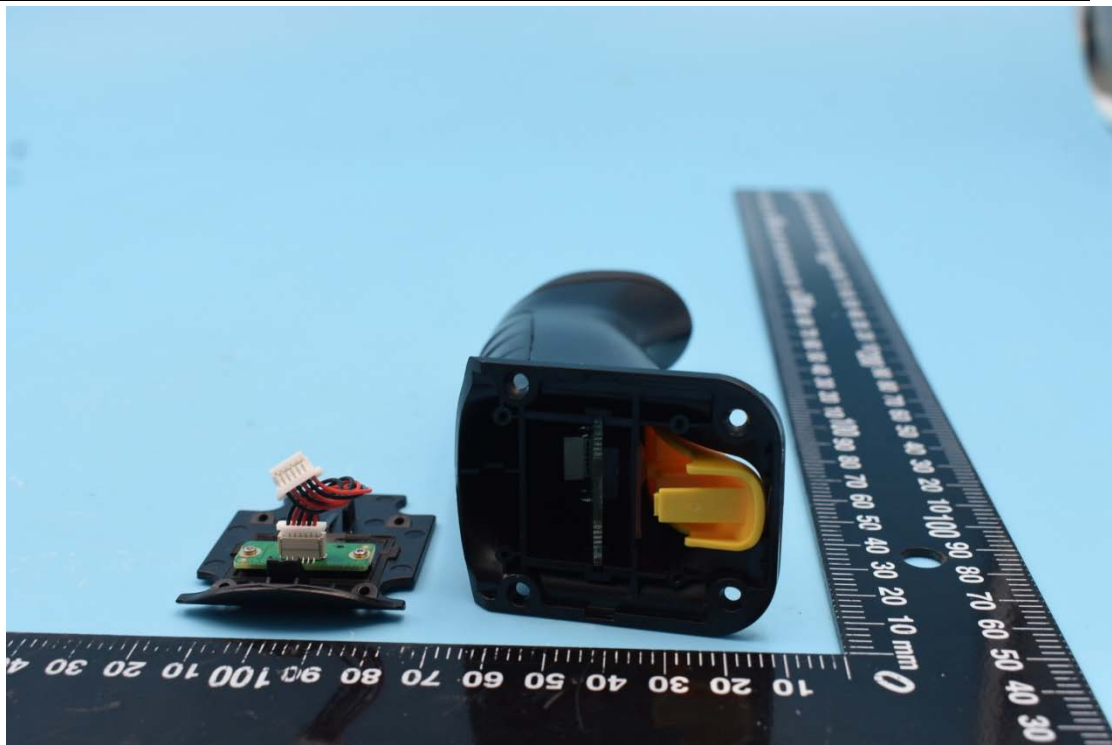

FCC ID:2AC68-AUTOIDQ7

Internal Photos

1. EUT uncover view

2. Antenna view