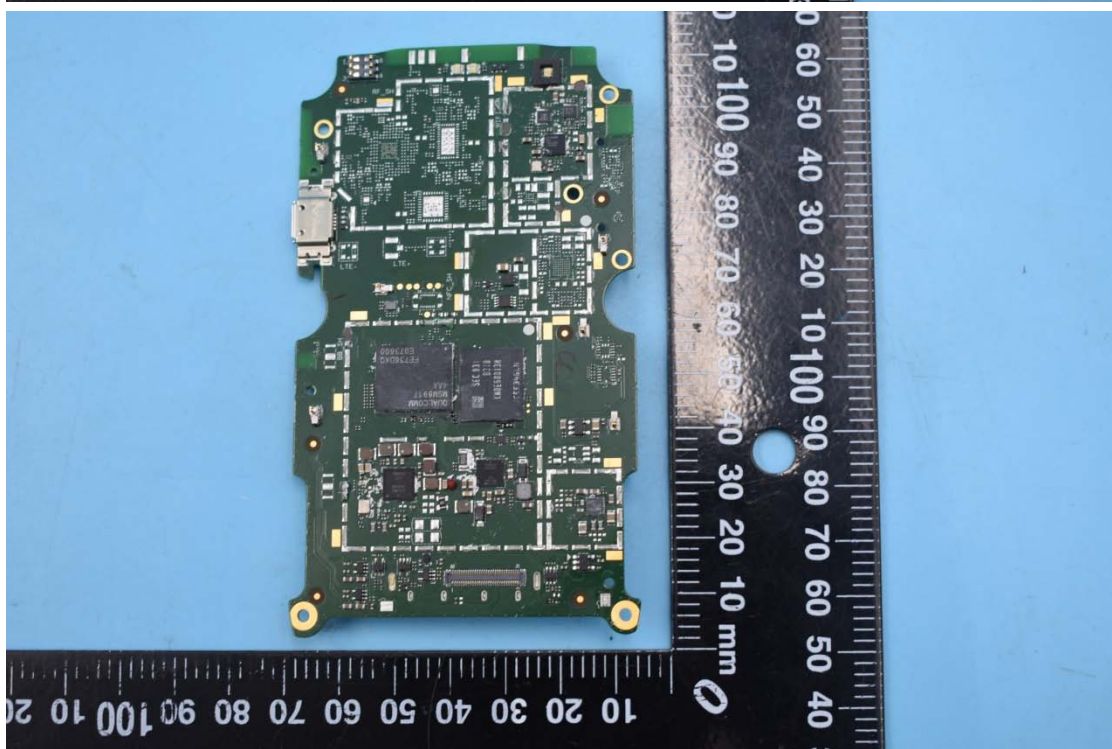

FCC ID:2AC68-AUTOIDQ7

Internal Photos

1. EUT uncover view

2. Antenna view