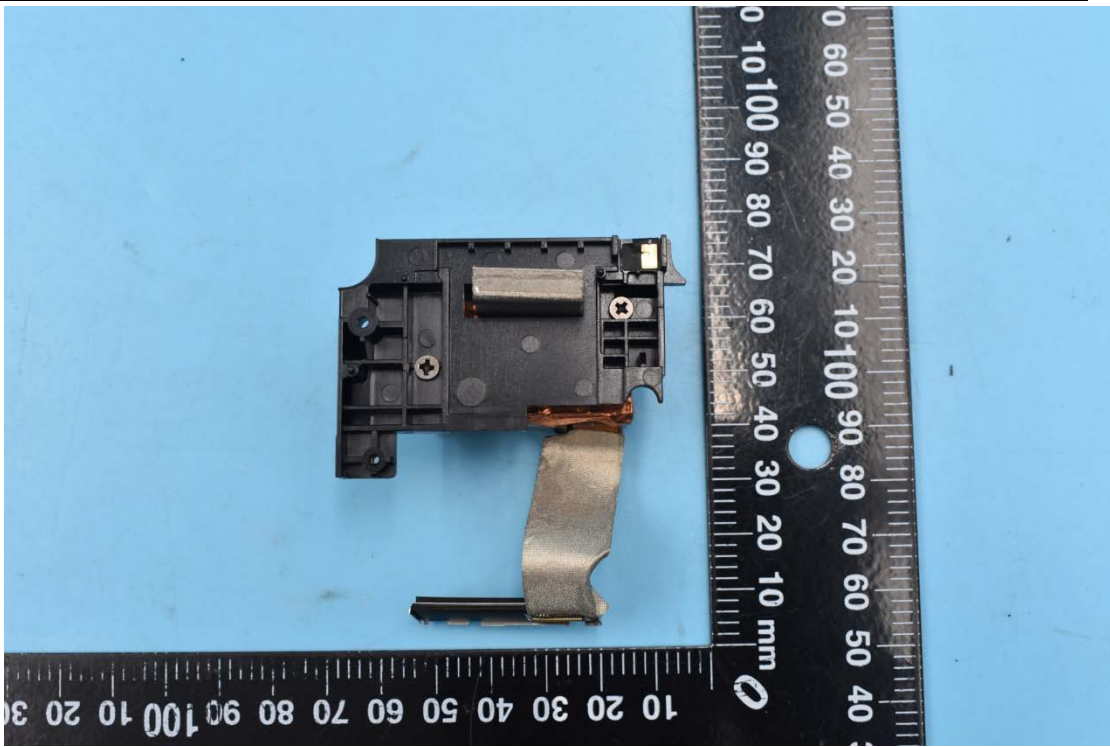

FCC ID:2AC68-AUTOIDQ7

Internal Photos

1. EUT uncover view

2. Antenna view