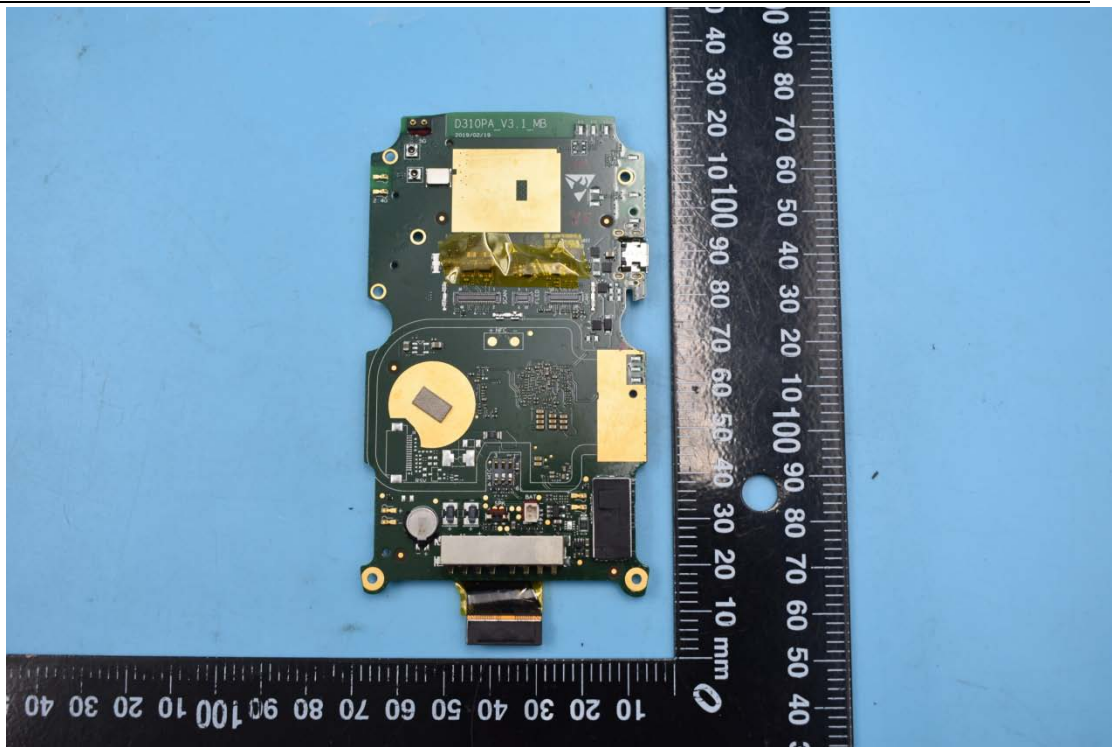

FCC ID:2AC68-AUTOIDQ7

Internal Photos

1. EUT uncover view

2. Antenna view