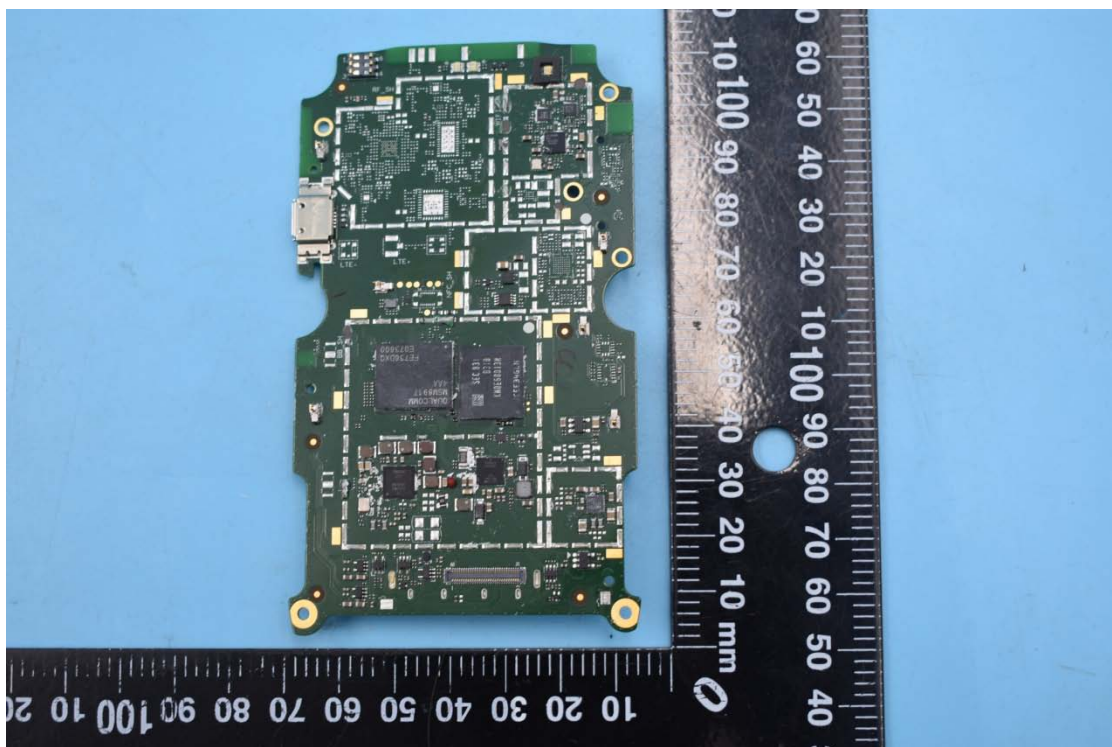

FCC ID:2AC68-AUTOIDQ7

Internal Photos

1. EUT uncover view

2. Antenna view