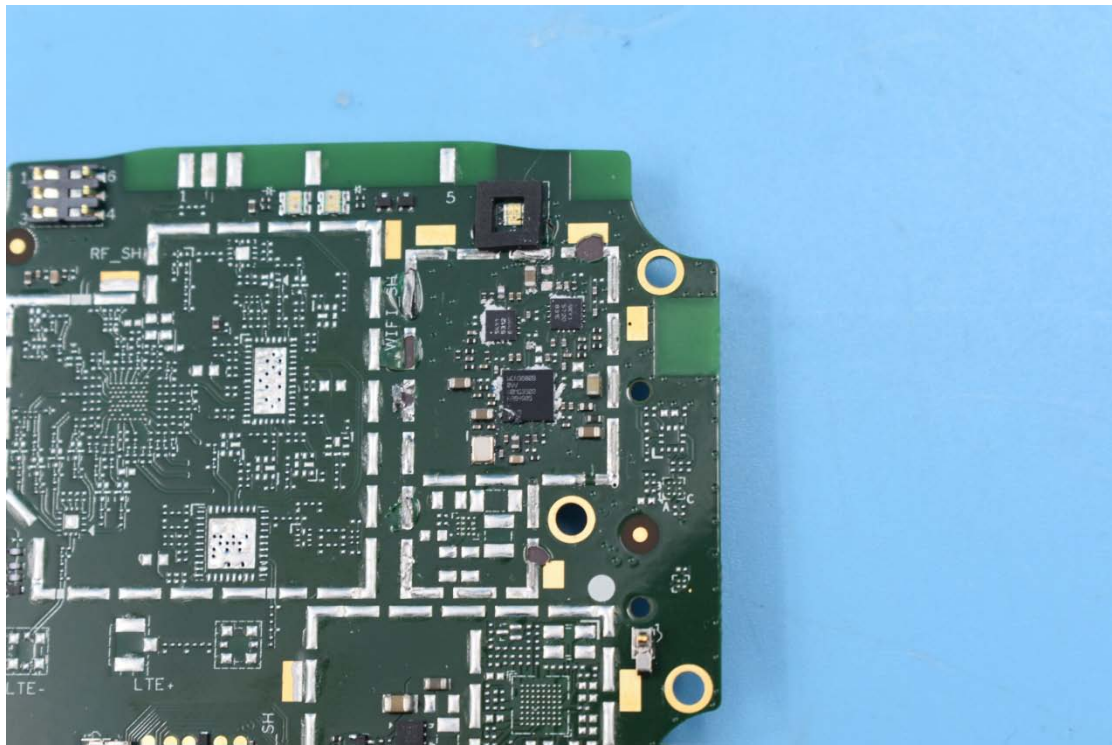

FCC ID:2AC68-AUTOIDQ7

Internal Photos

1. EUT uncover view

2. Antenna view