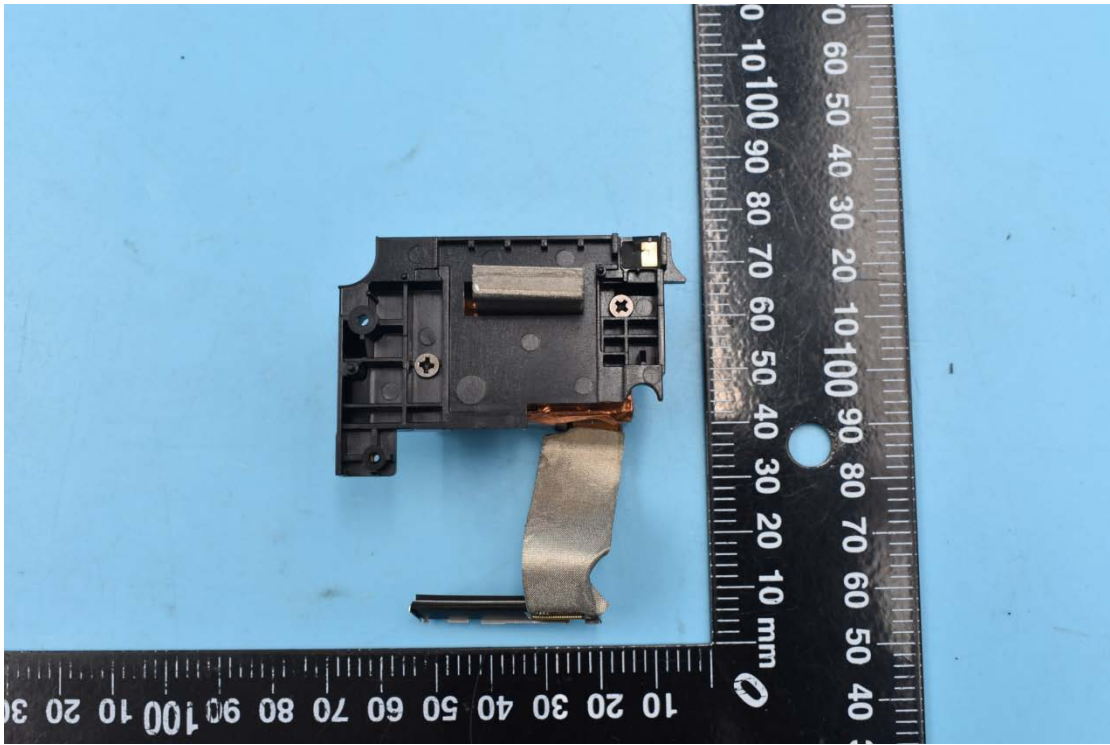

FCC ID:2AC68-AUTOIDQ7

Internal Photos

1. EUT uncover view

2. Antenna view