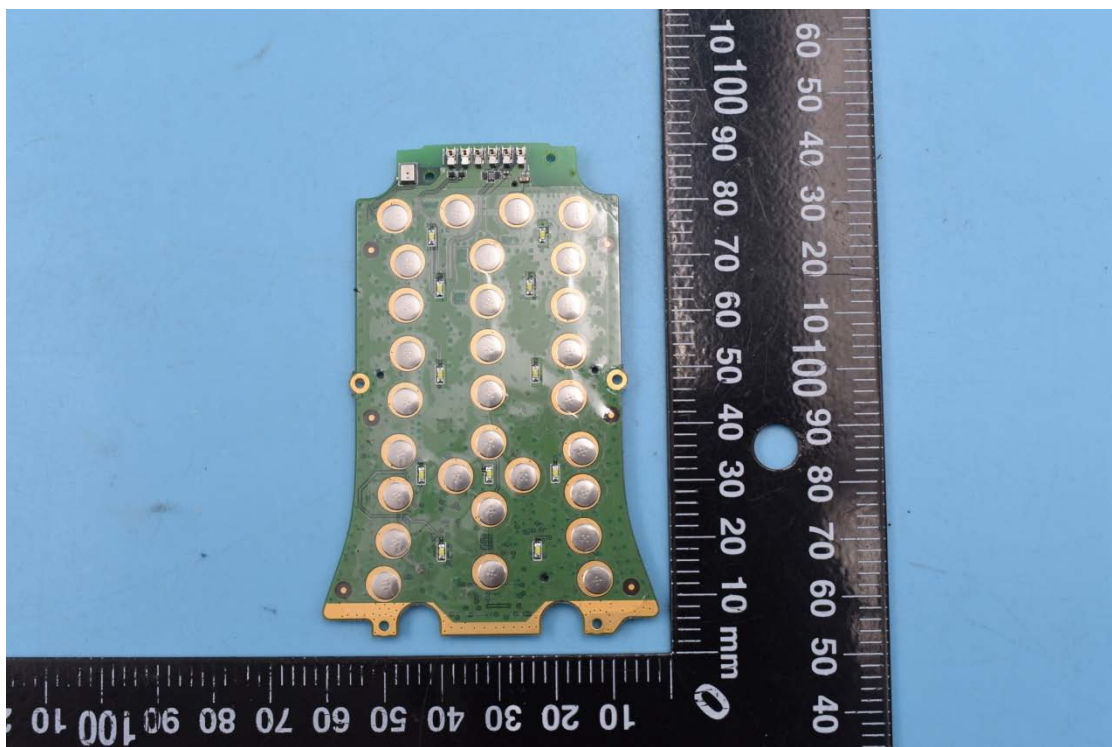

FCC ID:2AC68-AUTOIDQ7

Internal Photos

1. EUT uncover view

2. Antenna view