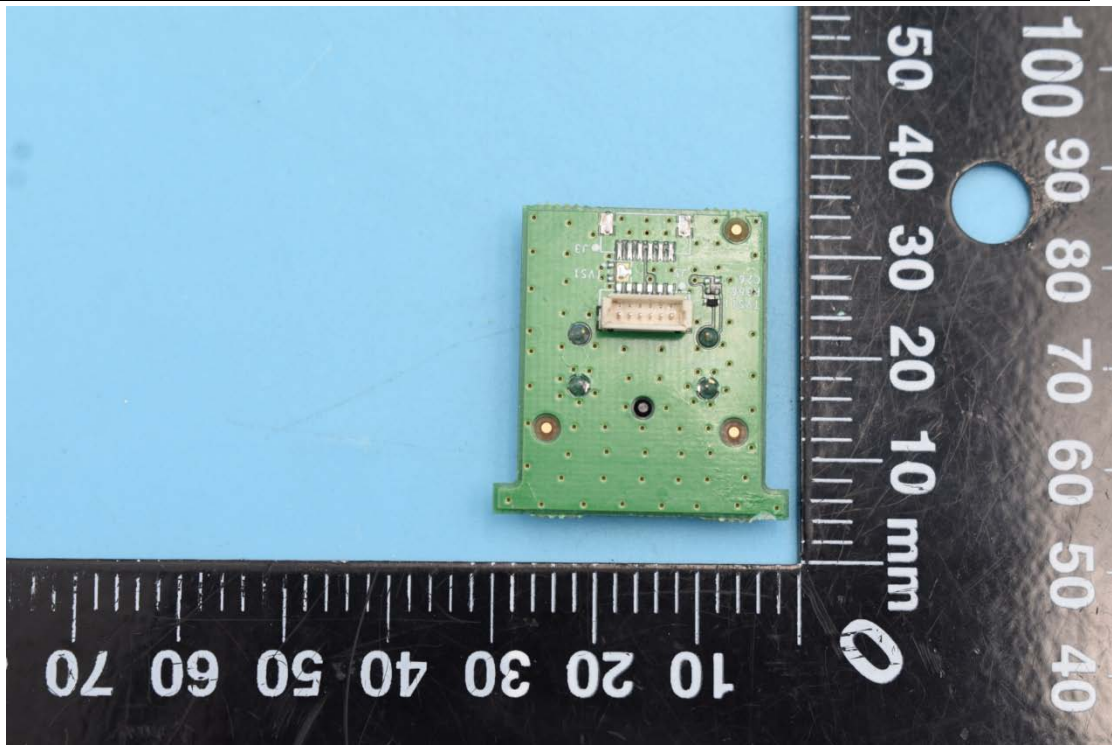

FCC ID:2AC68-AUTOIDQ7

Internal Photos

1. EUT uncover view

2. Antenna view