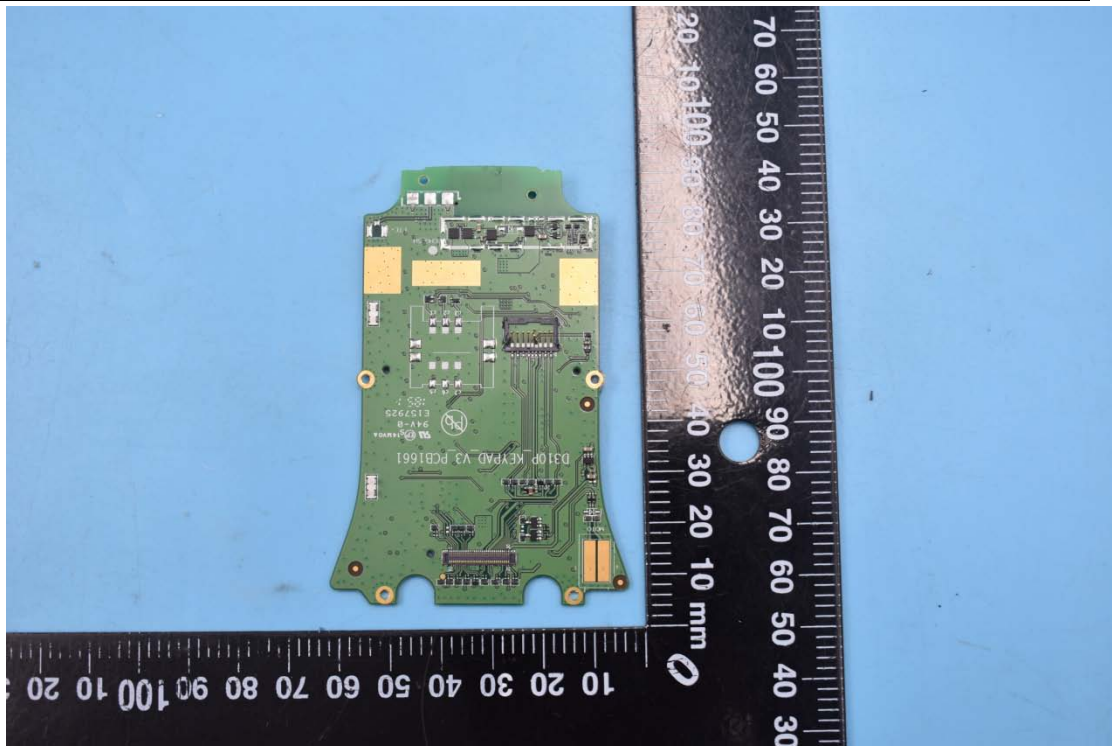

FCC ID:2AC68-AUTOIDQ7

Internal Photos

1. EUT uncover view

2. Antenna view