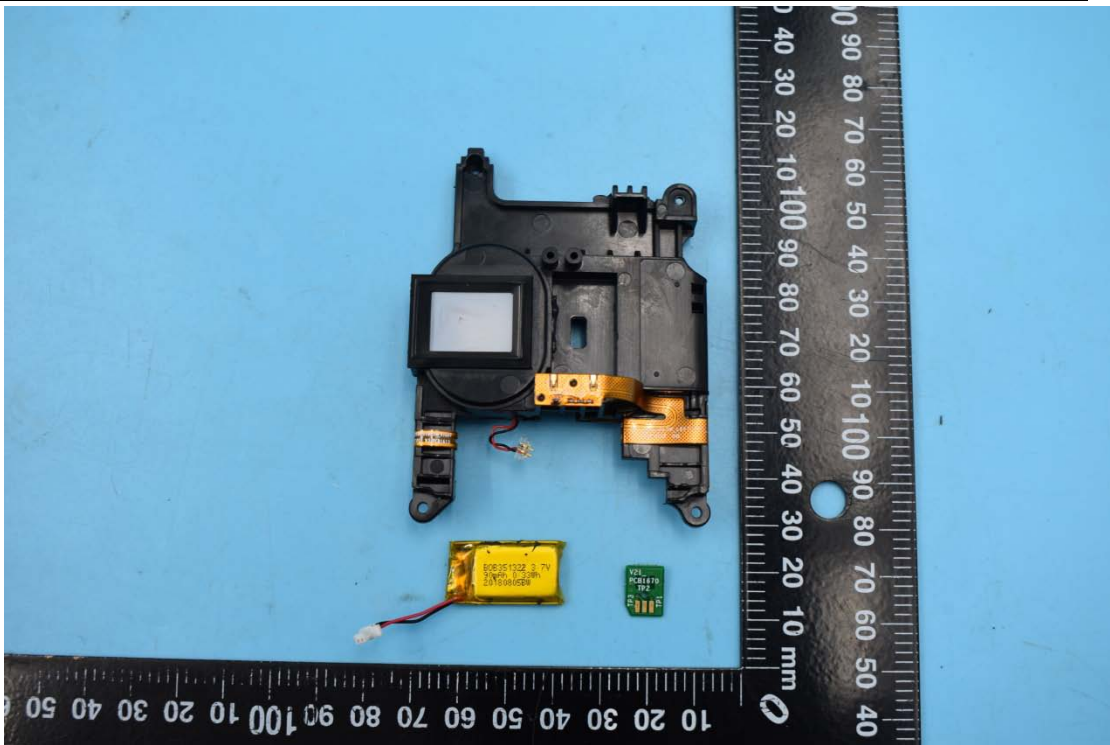

FCC ID:2AC68-AUTOIDQ7

Internal Photos

1. EUT uncover view

2. Antenna view