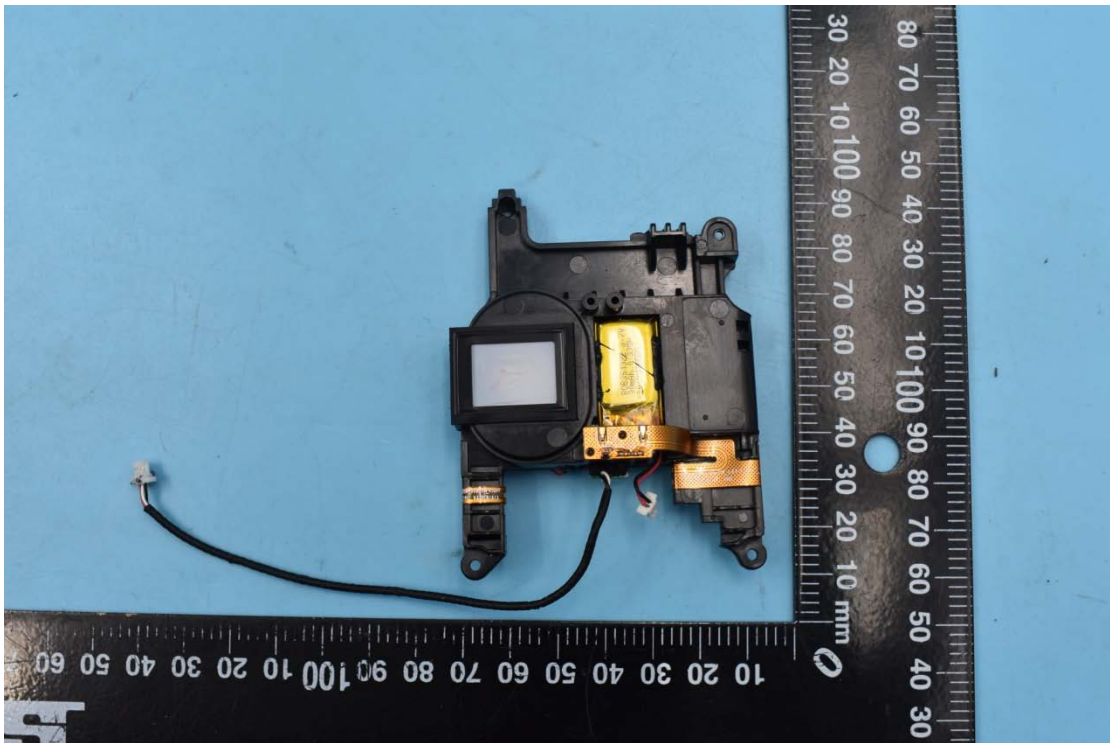

FCC ID:2AC68-AUTOIDQ7

Internal Photos

1. EUT uncover view

2. Antenna view