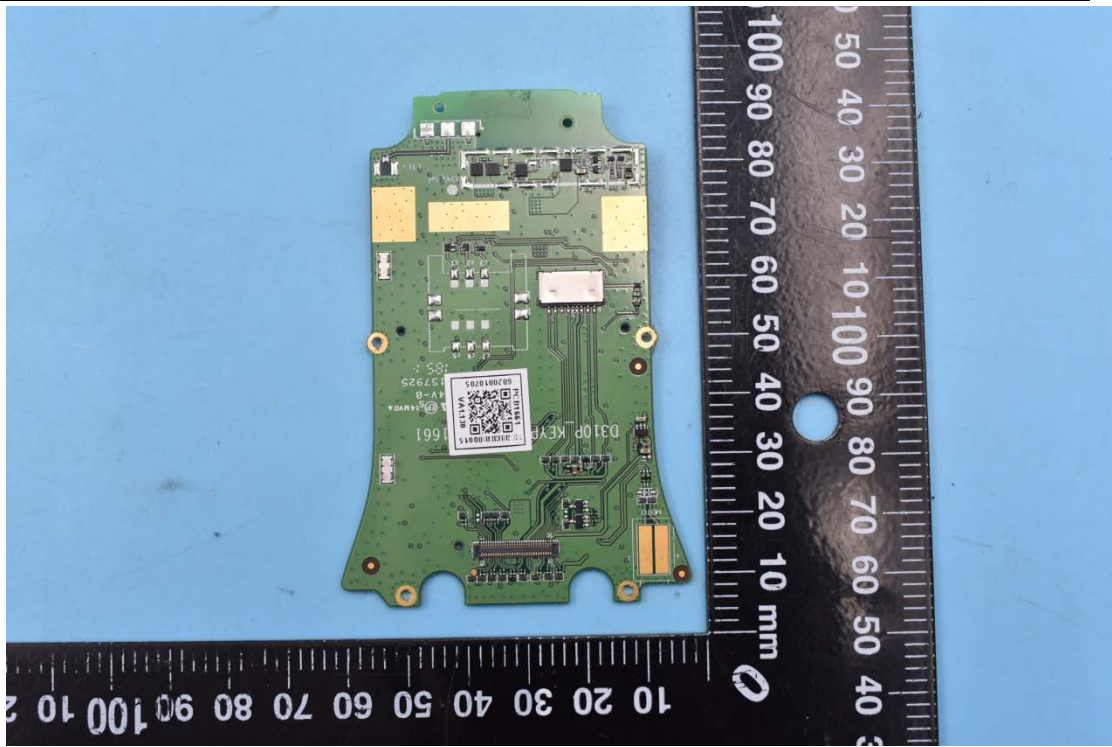

FCC ID:2AC68-AUTOIDQ7

Internal Photos

1. EUT uncover view

2. Antenna view