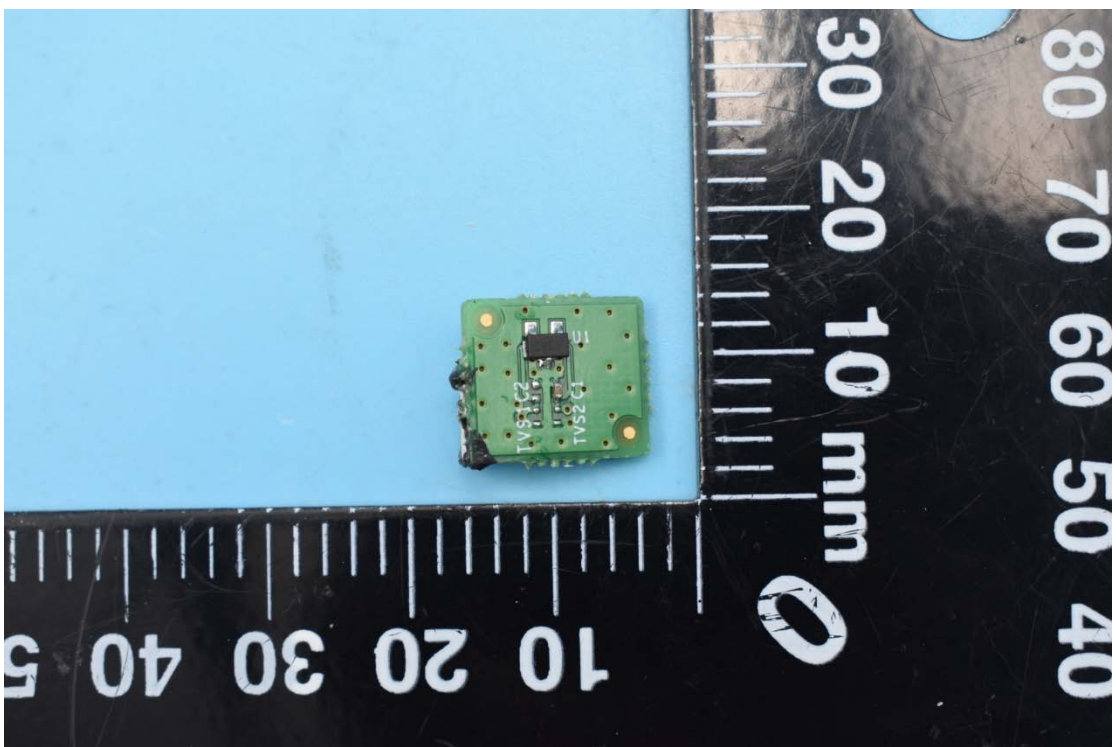

FCC ID:2AC68-AUTOIDQ7

Internal Photos

1. EUT uncover view

2. Antenna view