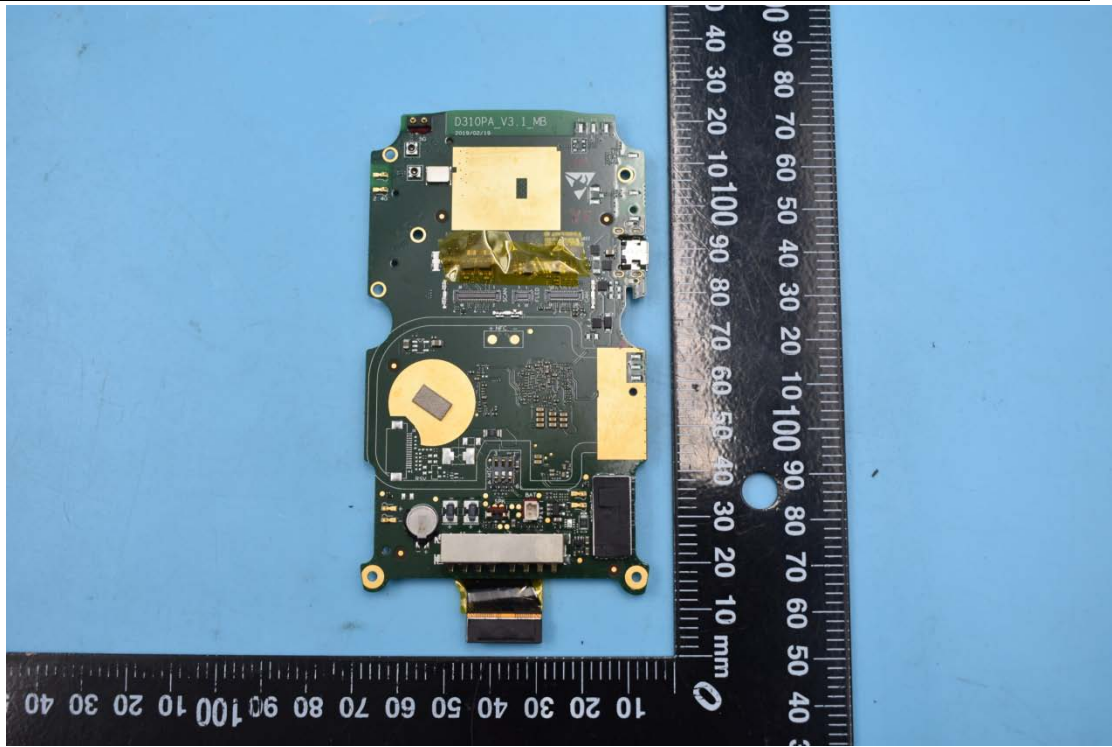

FCC ID:2AC68-AUTOIDQ7

Internal Photos

1. EUT uncover view

2. Antenna view