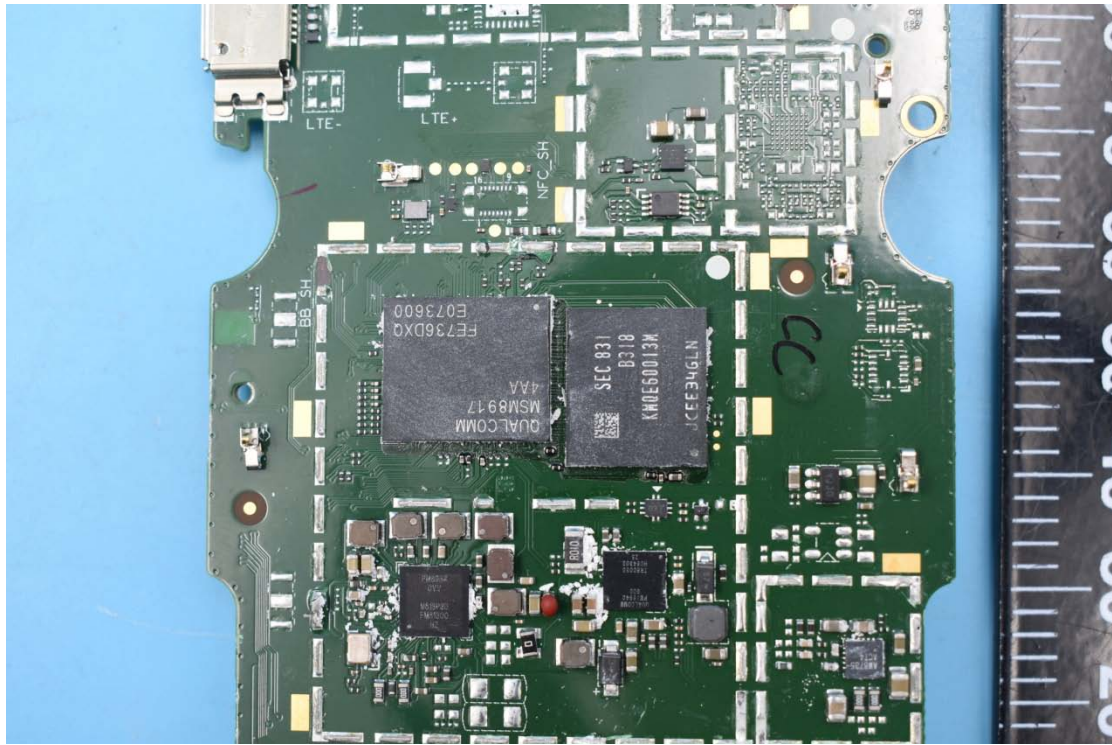

FCC ID:2AC68-AUTOIDQ7

Internal Photos

1. EUT uncover view

2. Antenna view