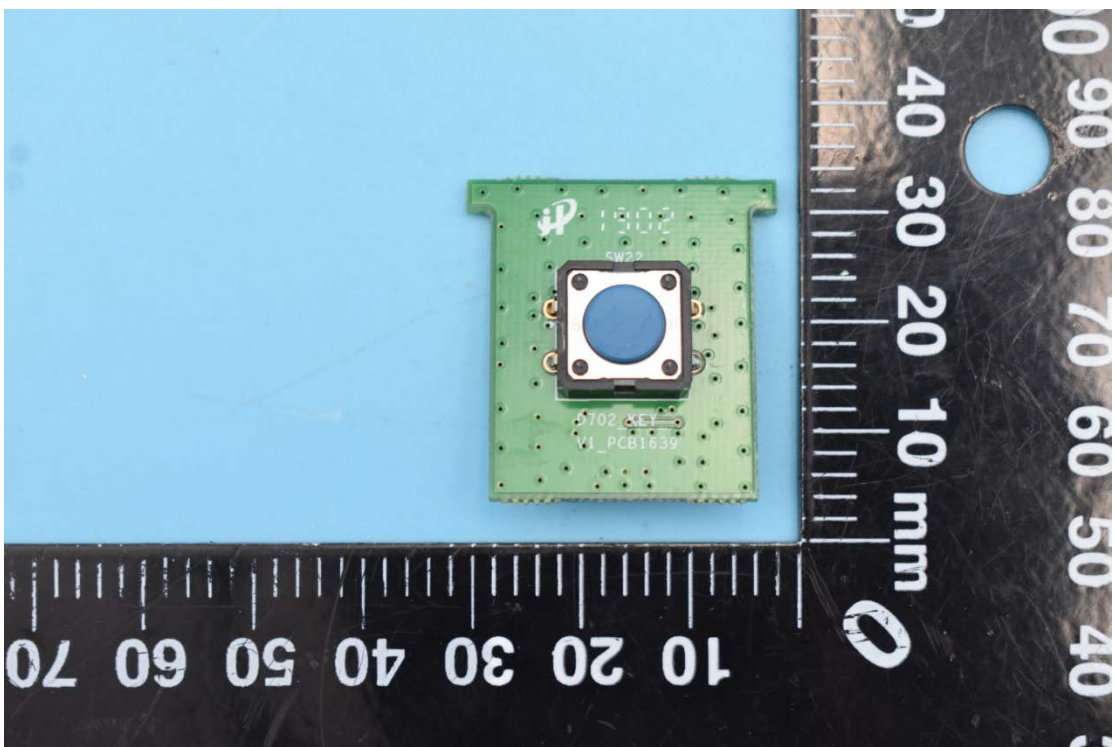

FCC ID:2AC68-AUTOIDQ7

Internal Photos

1. EUT uncover view

2. Antenna view