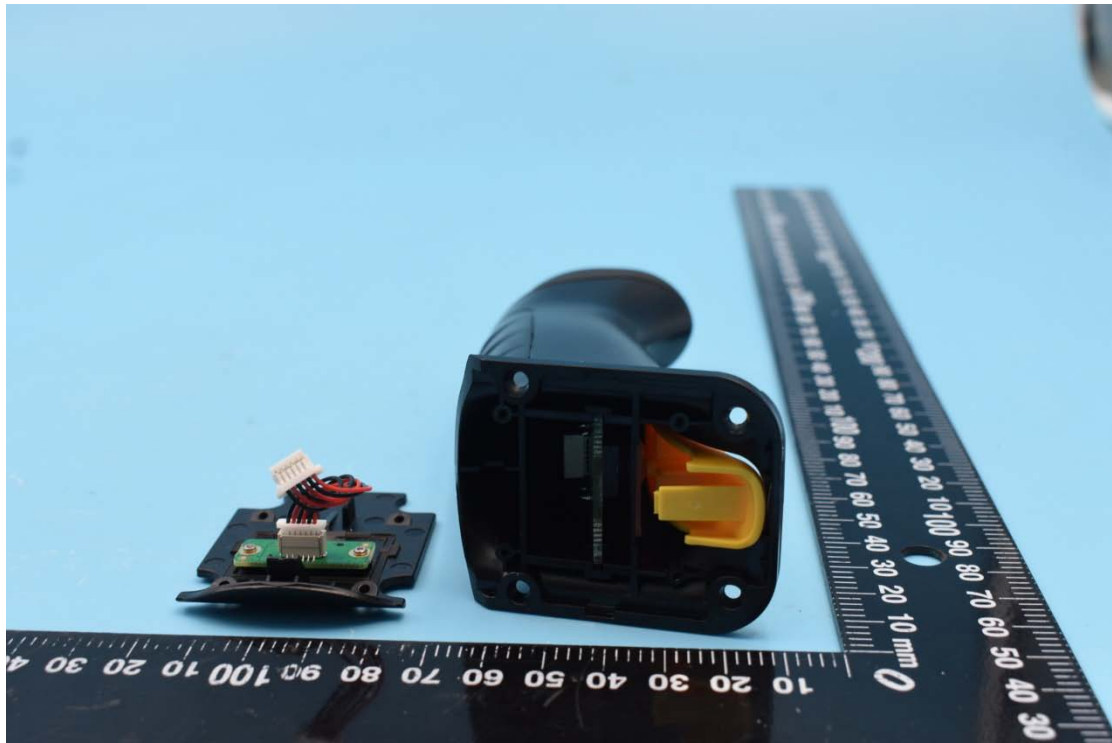

FCC ID:2AC68-AUTOIDQ7

Internal Photos

1. EUT uncover view

2. Antenna view