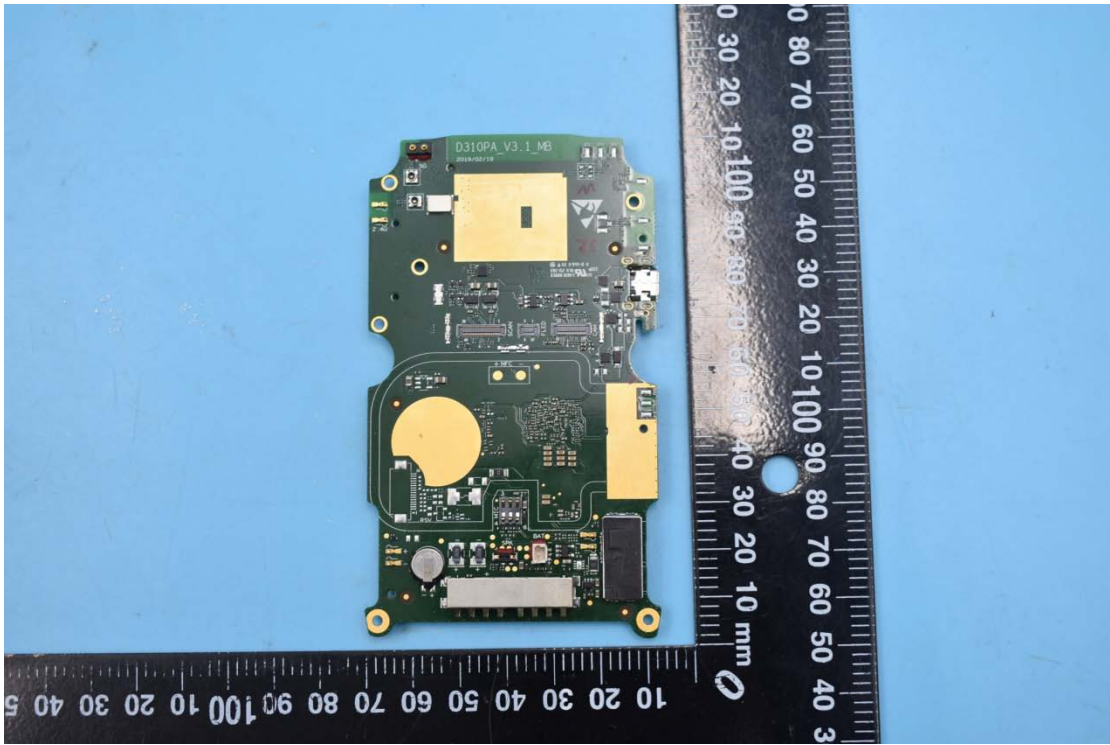

FCC ID:2AC68-AUTOIDQ7

Internal Photos

1. EUT uncover view

2. Antenna view