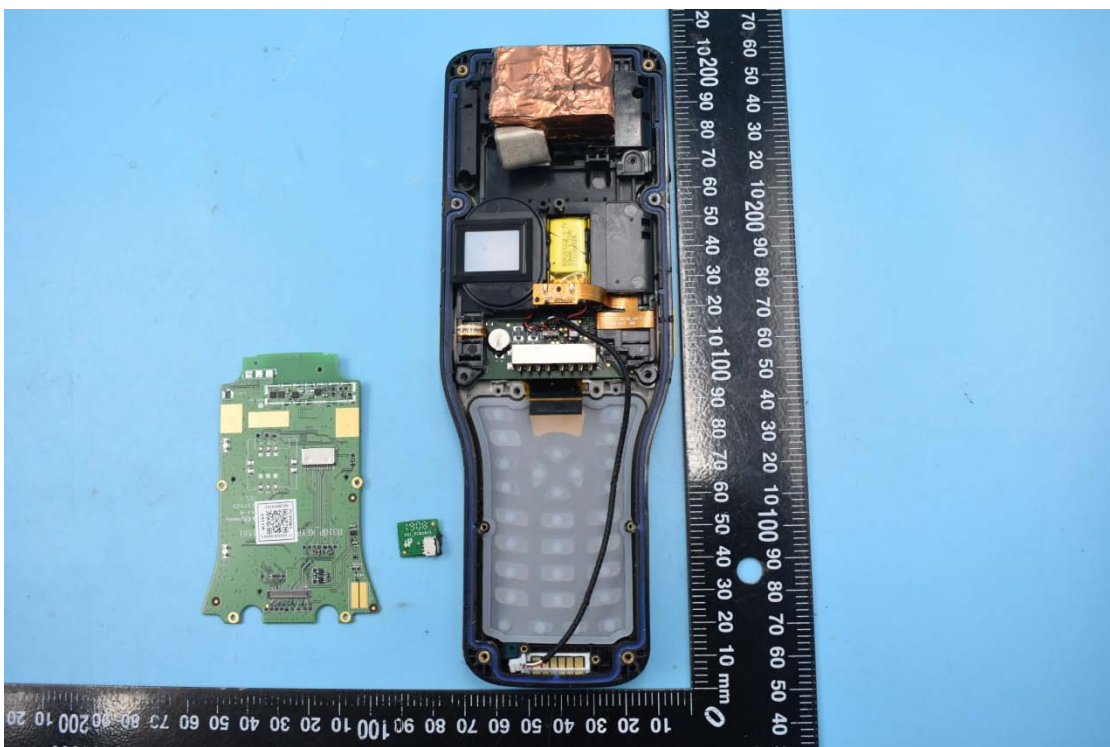

FCC ID:2AC68-AUTOIDQ7

Internal Photos

1. EUT uncover view

2. Antenna view