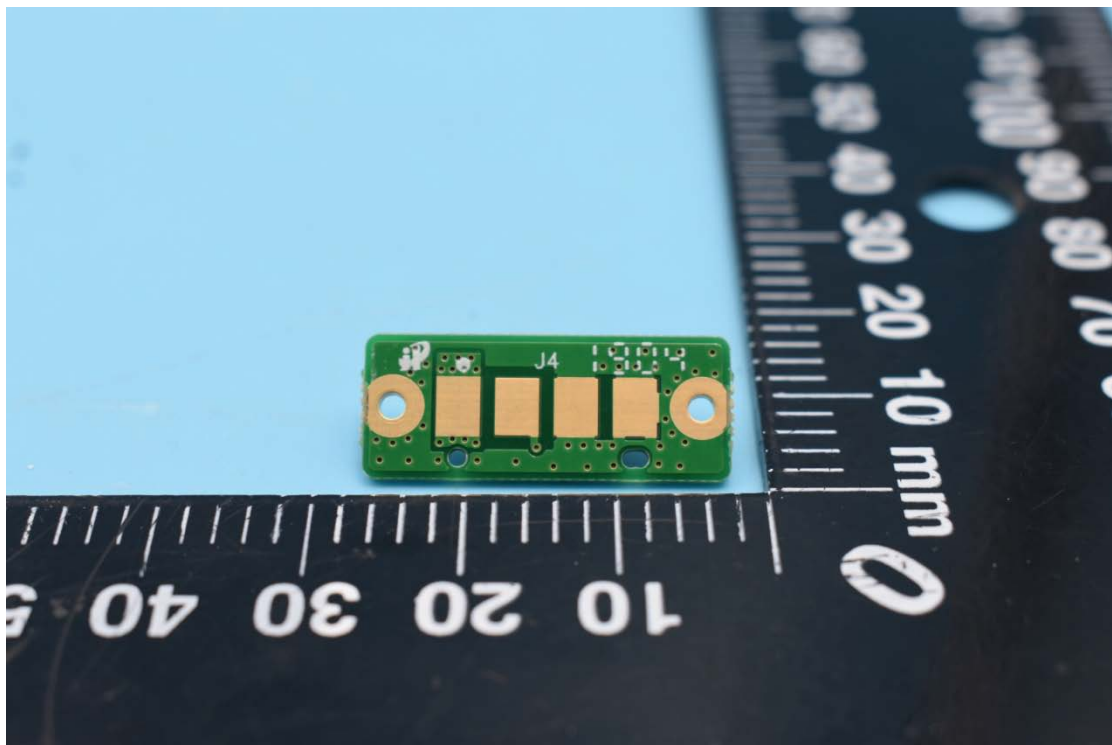

FCC ID:2AC68-AUTOIDQ7

Internal Photos

1. EUT uncover view

2. Antenna view