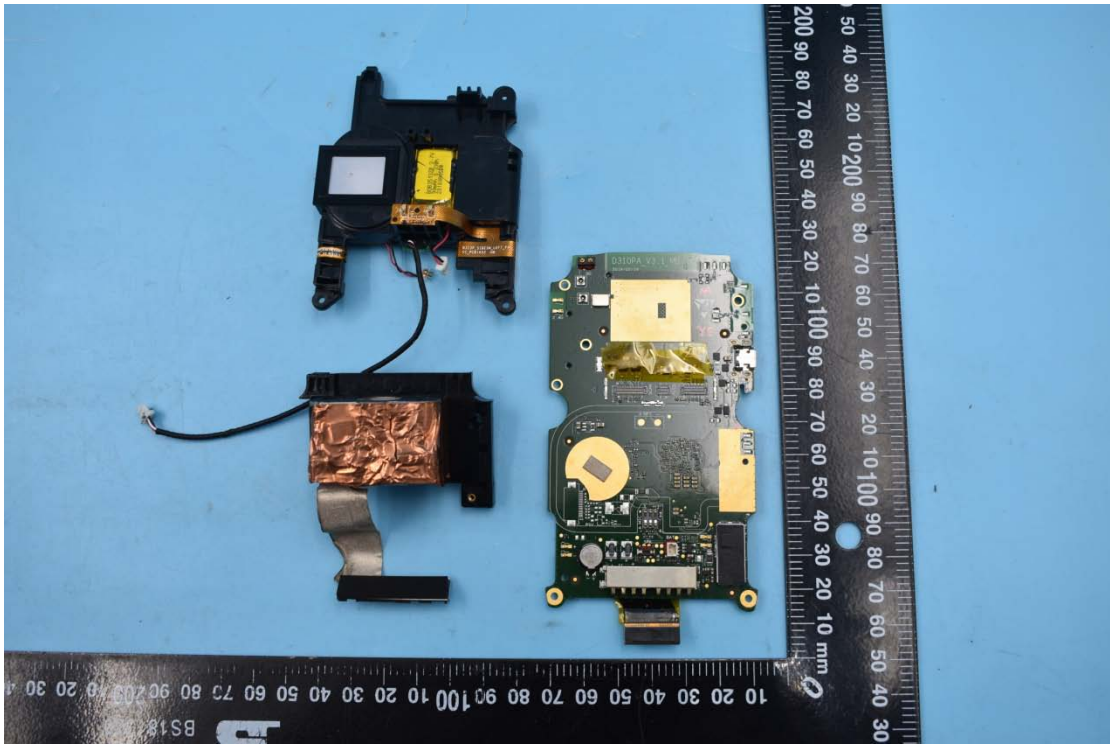

FCC ID:2AC68-AUTOIDQ7

Internal Photos

1. EUT uncover view

2. Antenna view