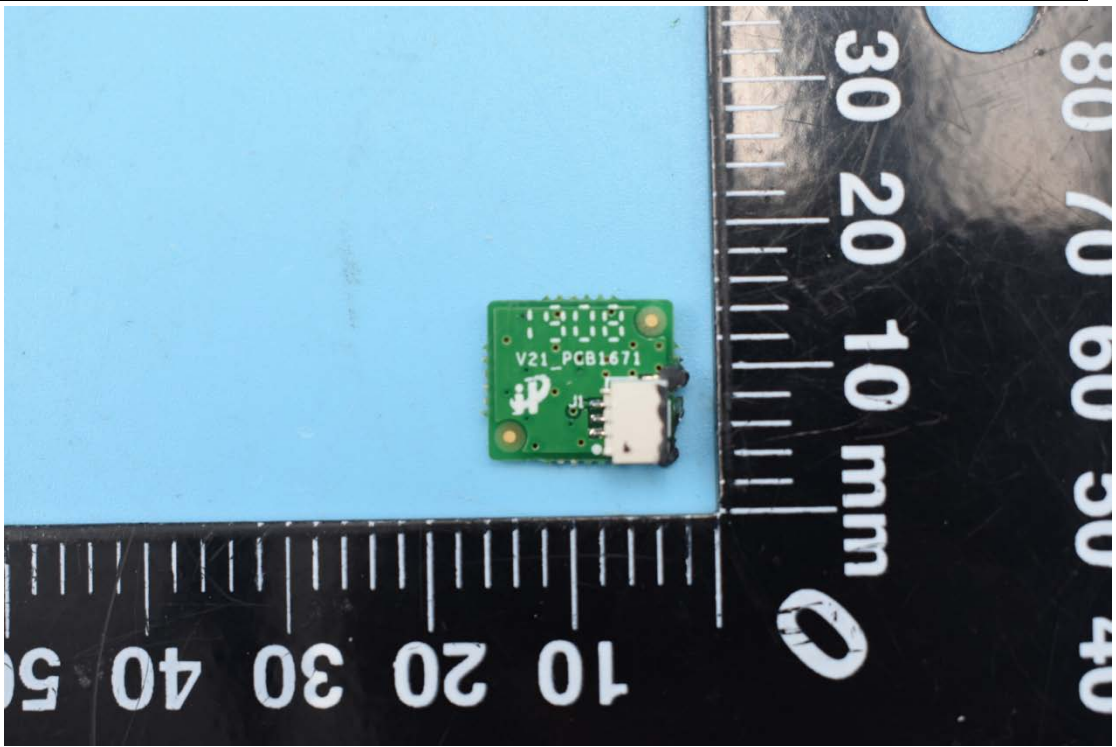

FCC ID:2AC68-AUTOIDQ7

Internal Photos

1. EUT uncover view

2. Antenna view