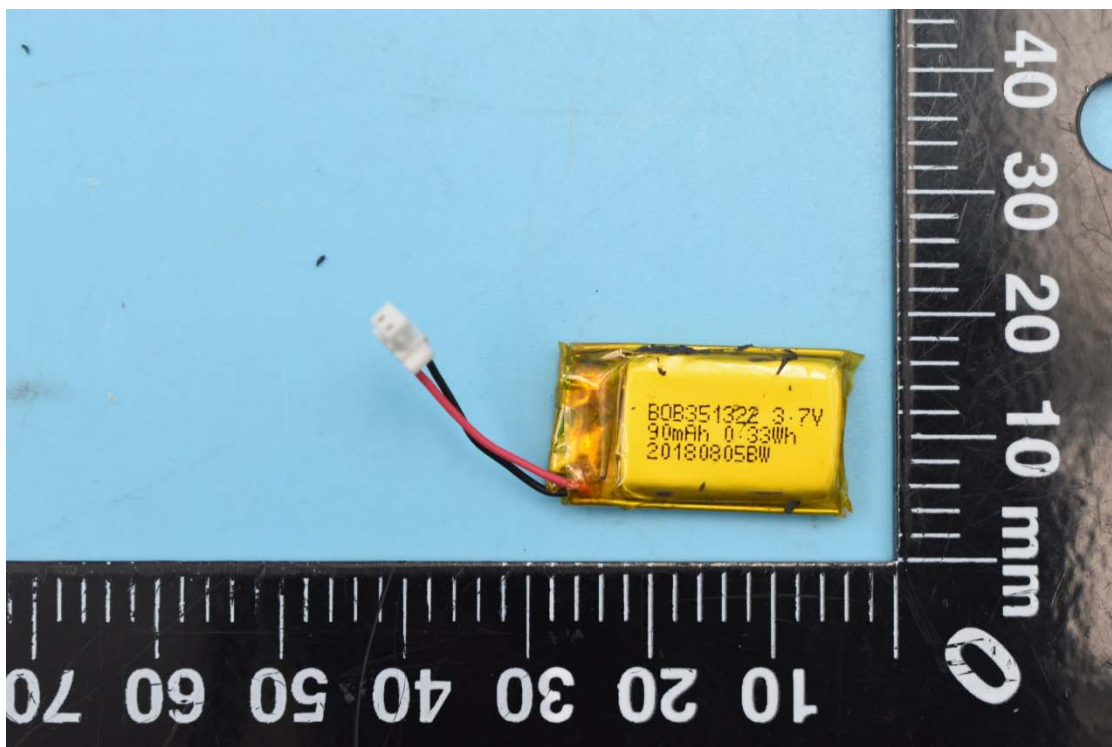

FCC ID:2AC68-AUTOIDQ7

Internal Photos

1. EUT uncover view

2. Antenna view