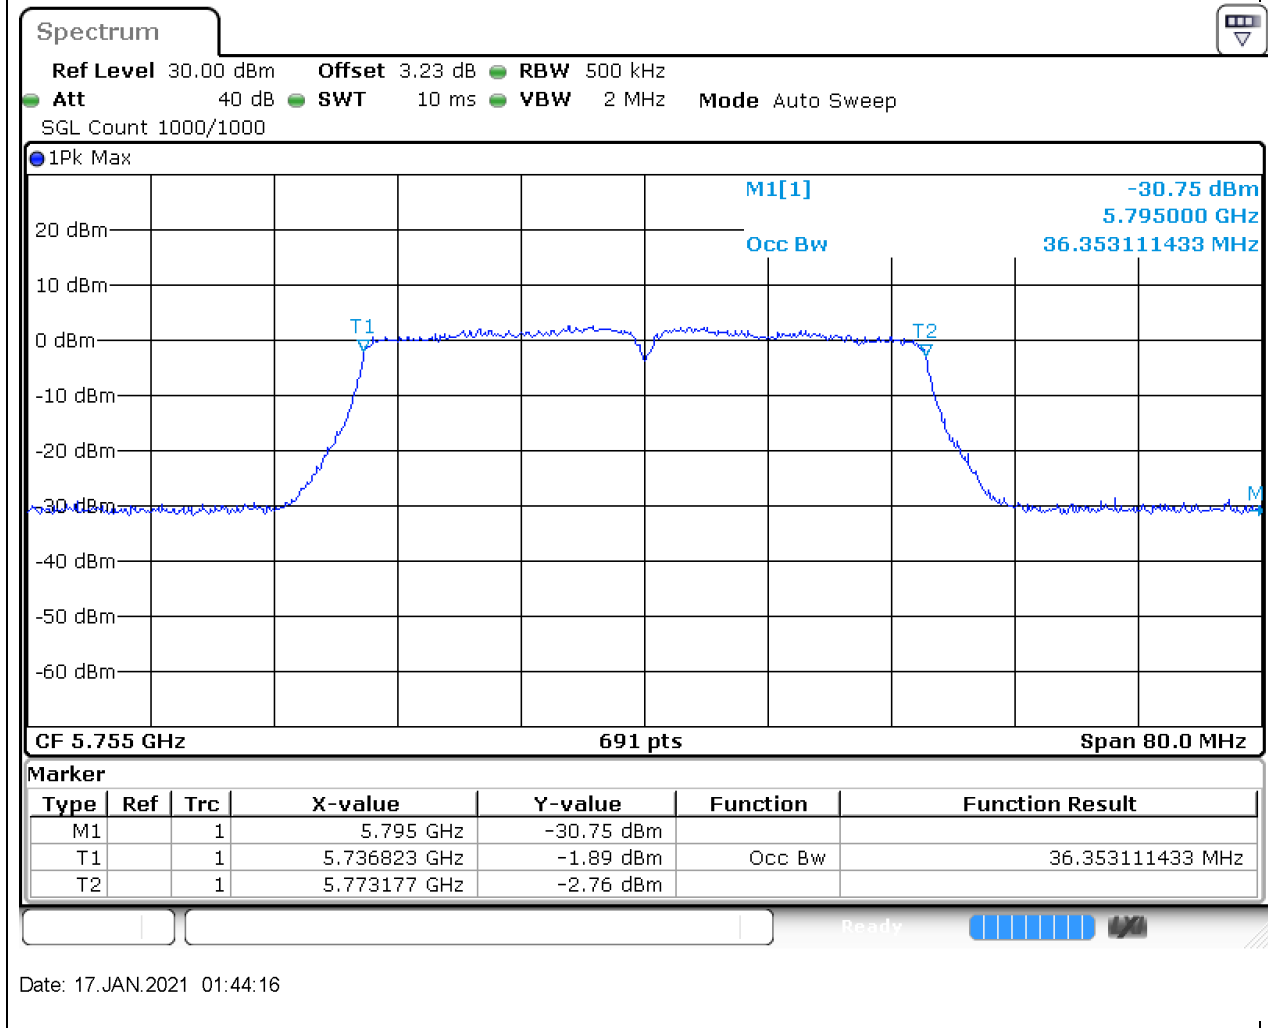

58. 802.11n_40M_U-NII-3_L

58.1. A.2.2-99% Bandwidth(NTNV)

Center Frequency (MHz)	OBW Power (%)	RBW (MHz)	Detector	Limit (MHz)	OBW (MHz)	Verdict
5755	99	0.5	Peak	0	36.353111	Unknown