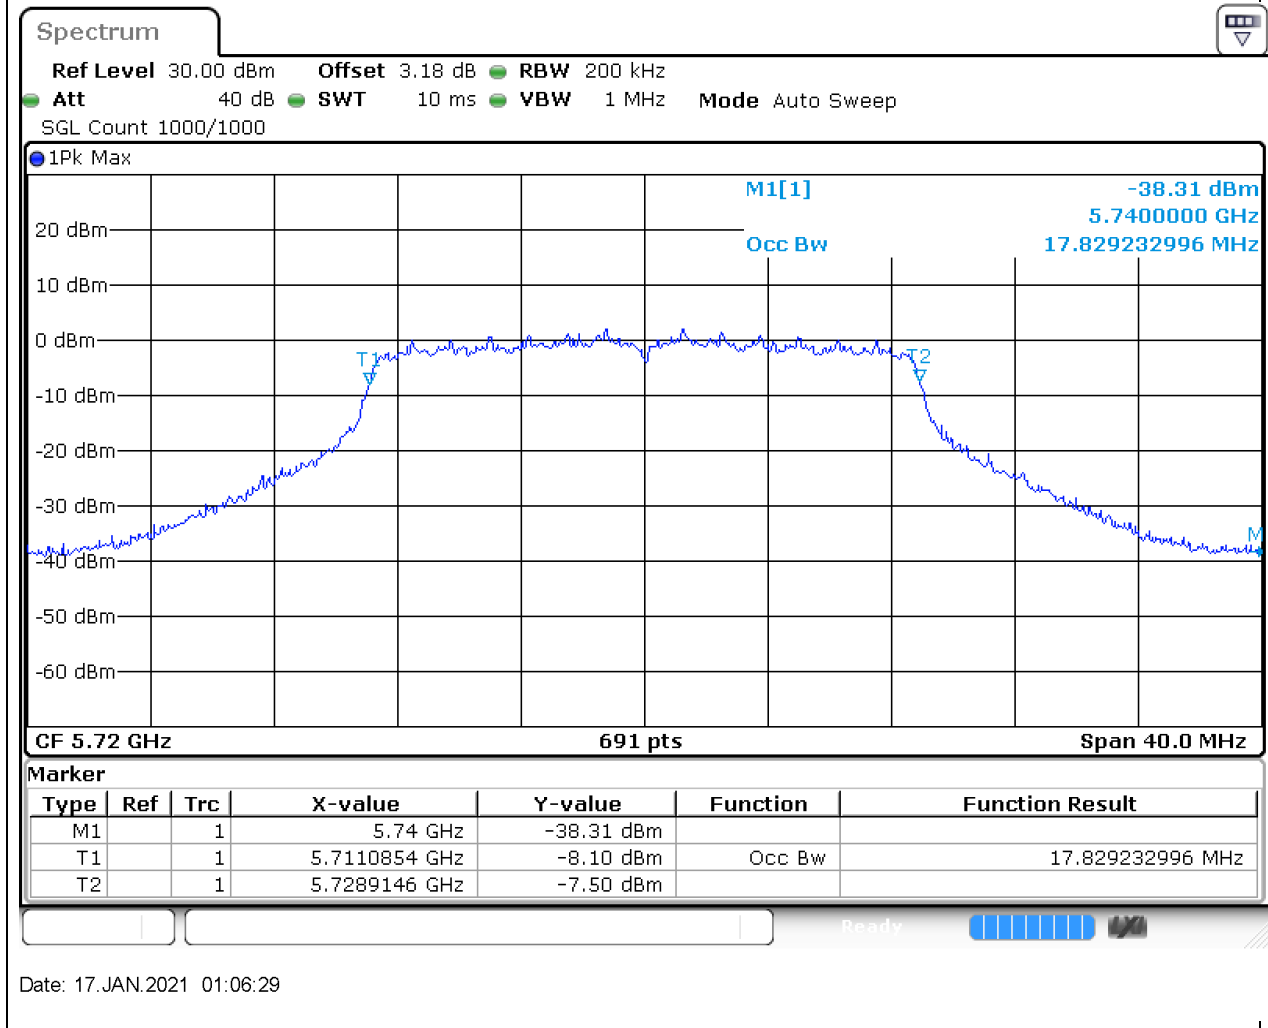

44. 802.11ac_20M_U-NII-3_CH144

44.1. A.2.2-99% Bandwidth(NTNV)

Center Frequency (MHz)	OBW Power (%)	RBW (MHz)	Detector	Limit (MHz)	OBW (MHz)	Verdict
5720	99	0.2	Peak	0	17.829233	Unknown