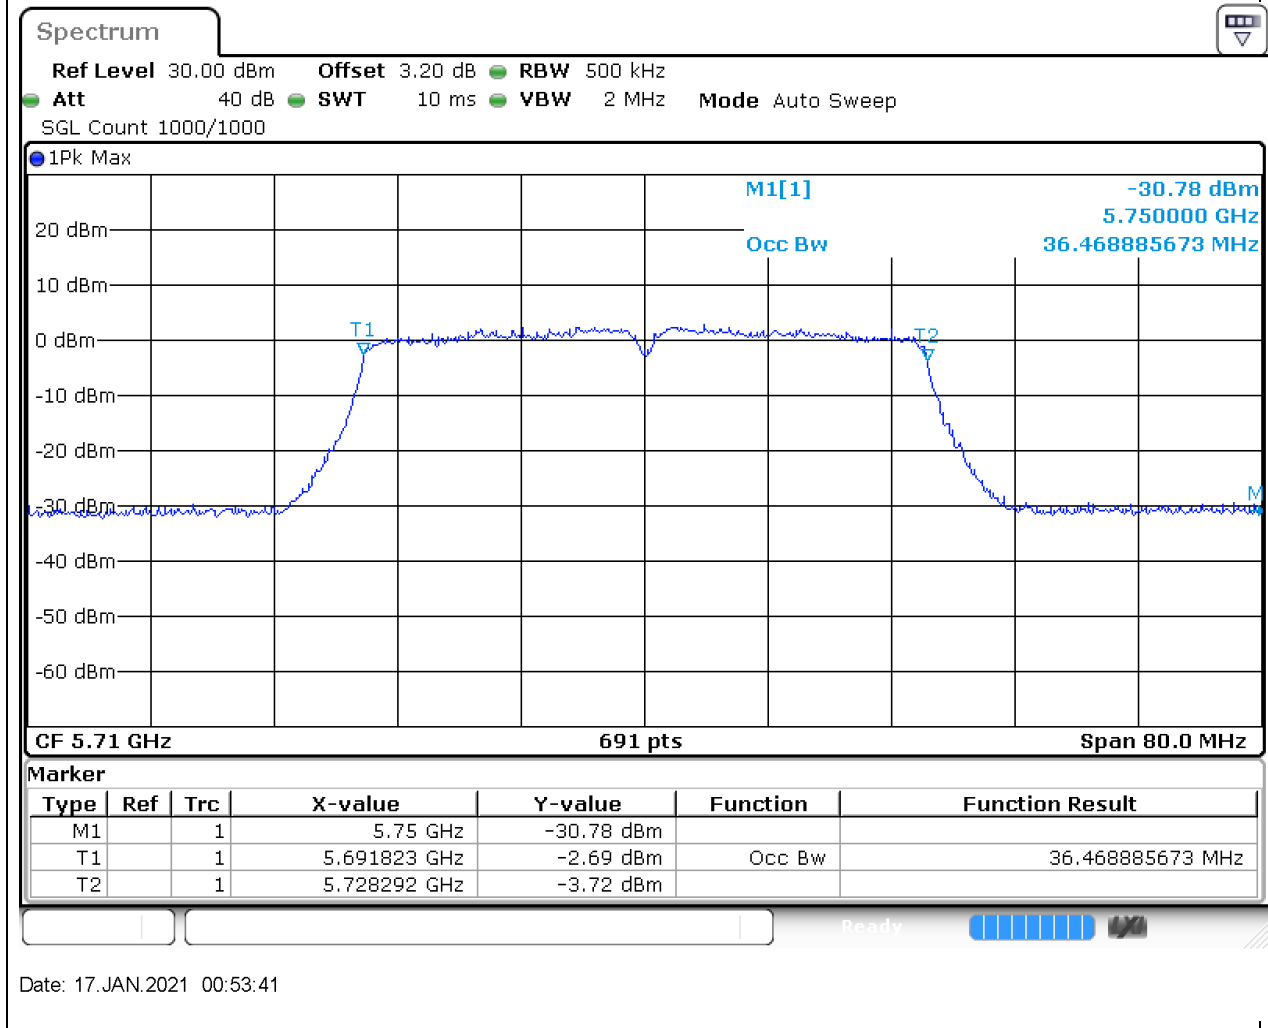

40. 802.11n_40M_U-NII-3_CH142

40.1. A.2.2-99% Bandwidth(NTNV)

Center Frequency (MHz)	OBW Power (%)	RBW (MHz)	Detector	Limit (MHz)	OBW (MHz)	Verdict
5710	99	0.5	Peak	0	36.468886	Unknown