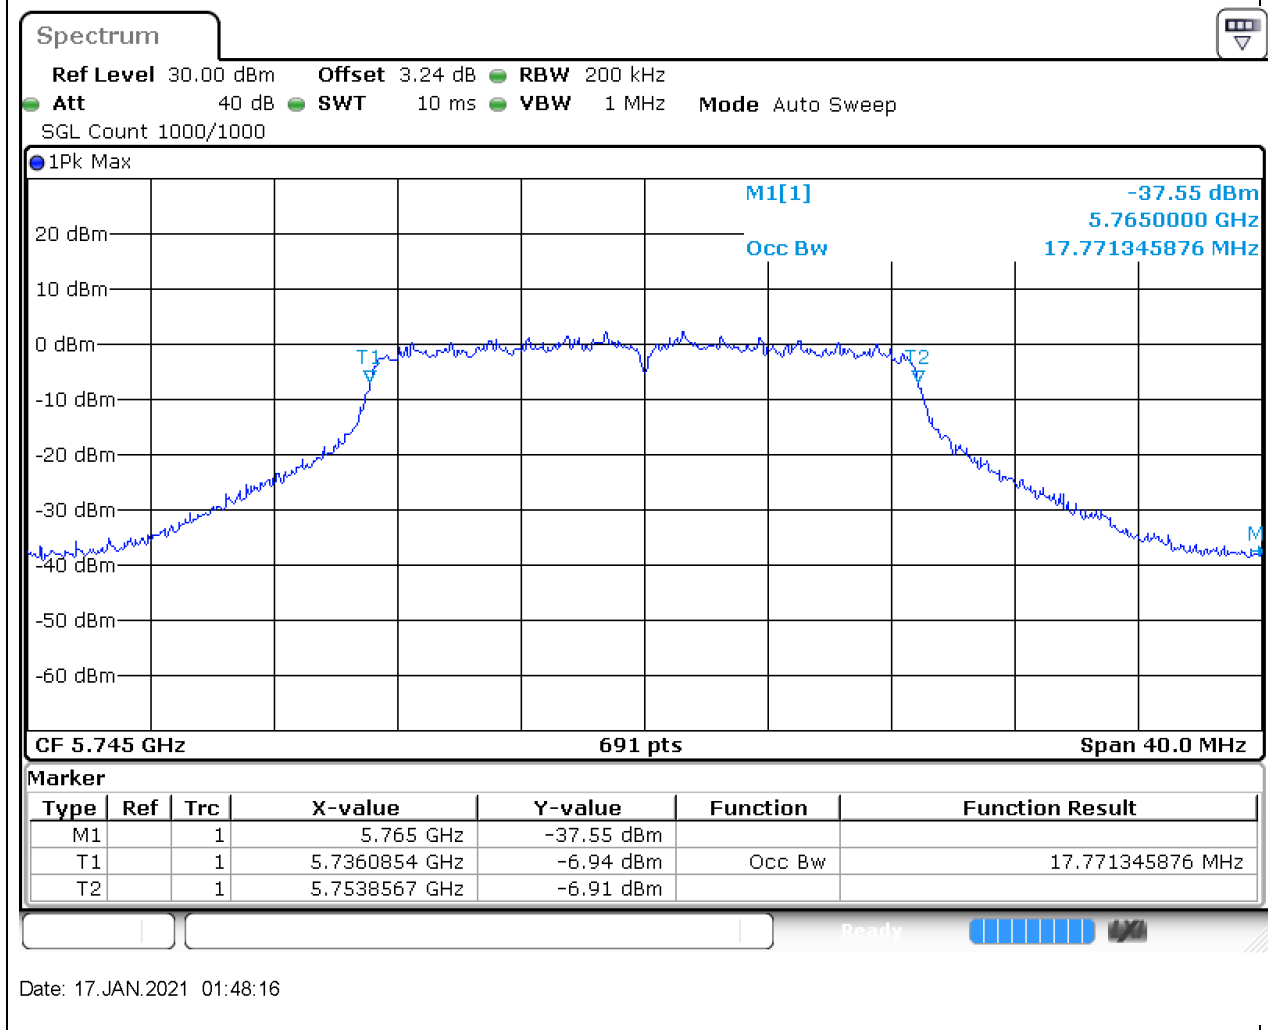

60. 802.11ac_20M_U-NII-3_L

60.1. A.2.2-99% Bandwidth(NTNV)

Center Frequency (MHz)	OBW Power (%)	RBW (MHz)	Detector	Limit (MHz)	OBW (MHz)	Verdict
5745	99	0.2	Peak	0	17.771346	Unknow