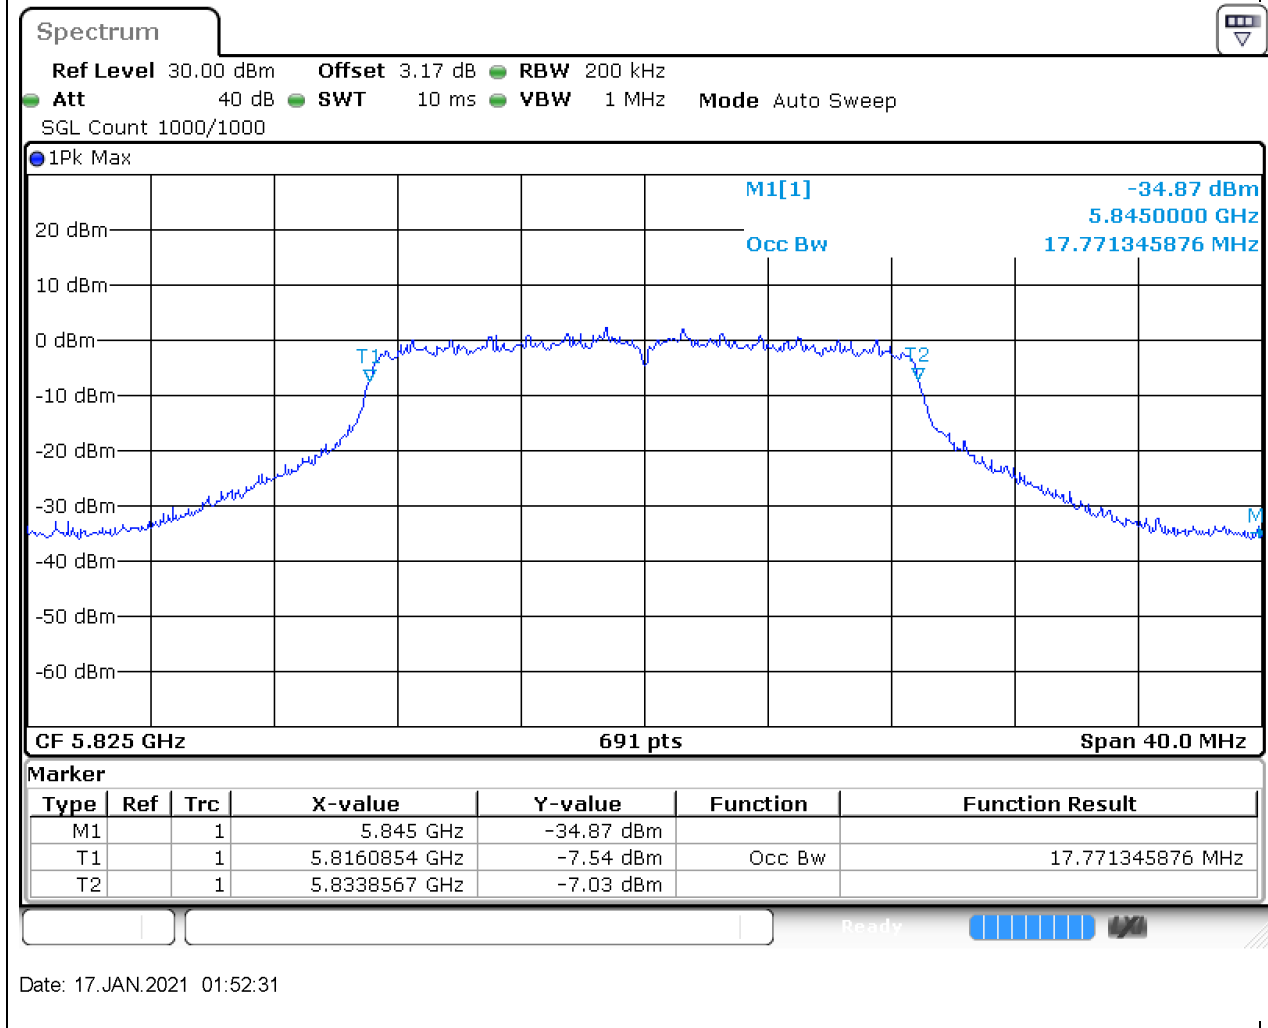

61. 802.11ac_20M_U-NII-3_M

61.1. A.2.2-99% Bandwidth(NTNV)

Center Frequency (MHz)	OBW Power (%)	RBW (MHz)	Detector	Limit (MHz)	OBW (MHz)	Verdict
5785	99	0.2	Peak	0	17.771346	Unknown

62. 802.11ac_20M_U-NII-3_H

62.1. A.2.2-99% Bandwidth(NTNV)

Center Frequency (MHz)	OBW Power (%)	RBW (MHz)	Detector	Limit (MHz)	OBW (MHz)	Verdict
5825	99	0.2	Peak	0	17.771346	Unknown

48. 802.11ac_40M_U-NII-3_CH142

48.1. A.2.2-99% Bandwidth(NTNV)