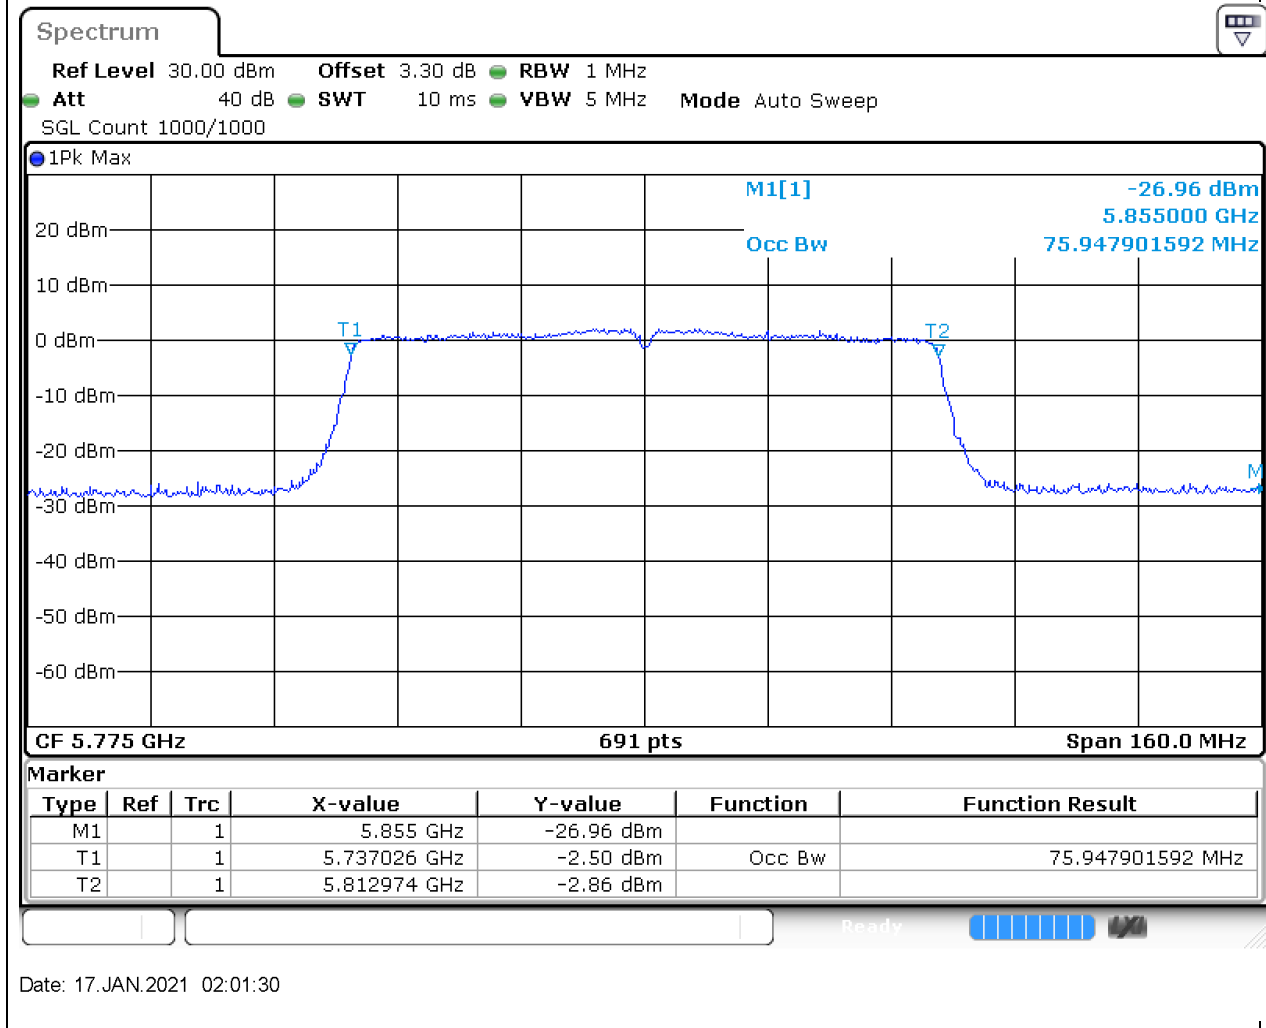

51.1. A.2.2-99% Bandwidth(NTNV)

Center Frequency (MHz)	OBW Power (%)	RBW (MHz)	Detector	Limit (MHz)	OBW (MHz)	Verdict
5690	99	1	Peak	0	76.17945	Unknown

65. 802.11ac_80M_U-NII-3_M

65.1. A.2.2-99% Bandwidth(NTNV)

Center Frequency (MHz)	OBW Power (%)	RBW (MHz)	Detector	Limit (MHz)	OBW (MHz)	Verdict
5775	99	1	Peak	0	75.947902	Unknown

END