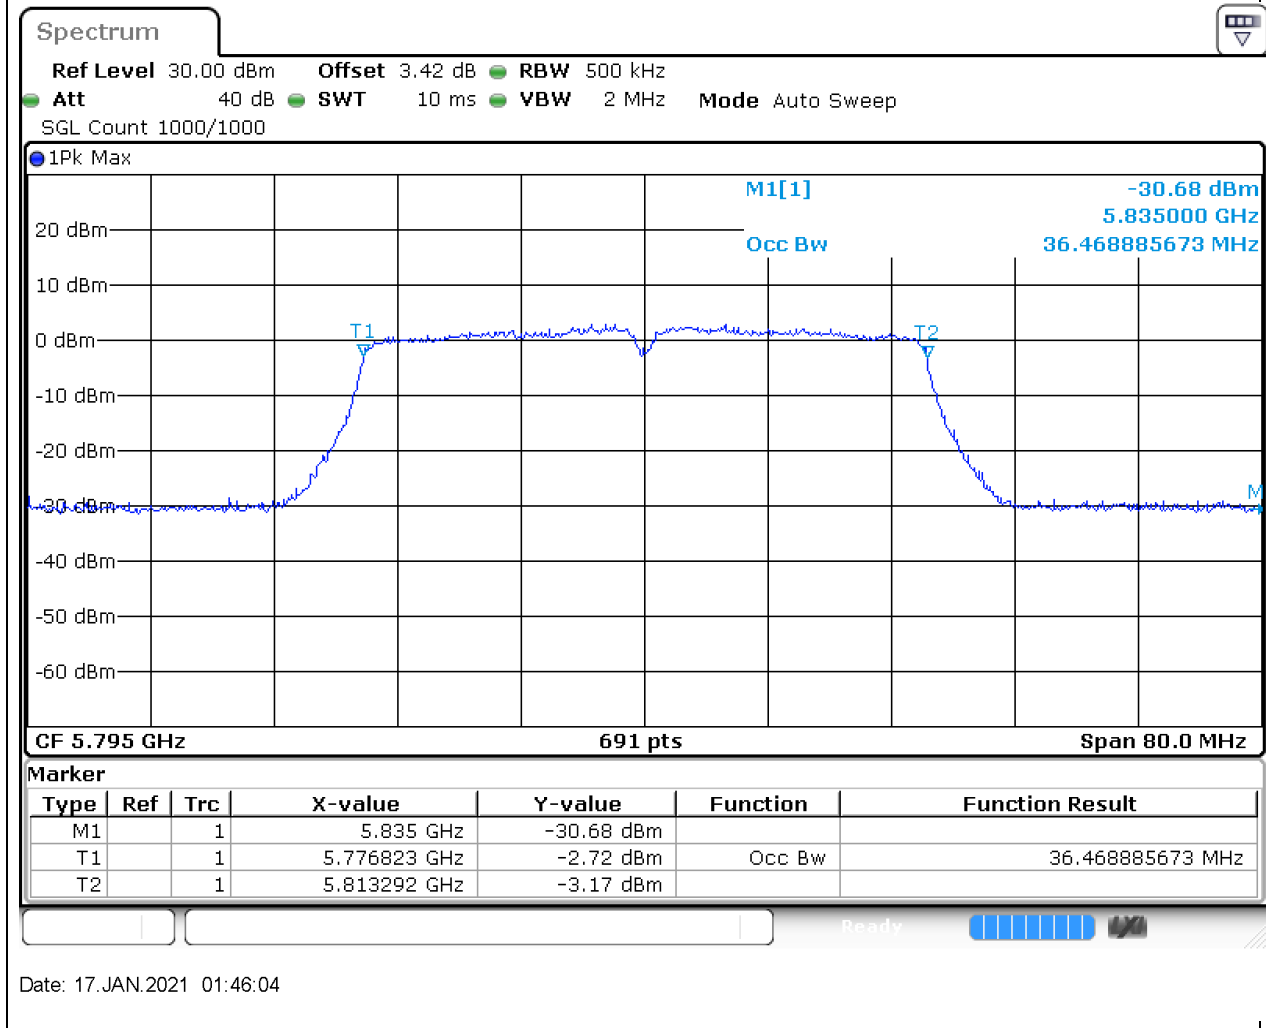

59.1. A.2.2-99% Bandwidth(NTNV)

Center Frequency (MHz)	OBW Power (%)	RBW (MHz)	Detector	Limit (MHz)	OBW (MHz)	Verdict
5795	99	0.5	Peak	0	36.468886	Unknown

44. 802.11ac_20M_U-NII-3_CH144

44.1. A.2.2-99% Bandwidth(NTNV)