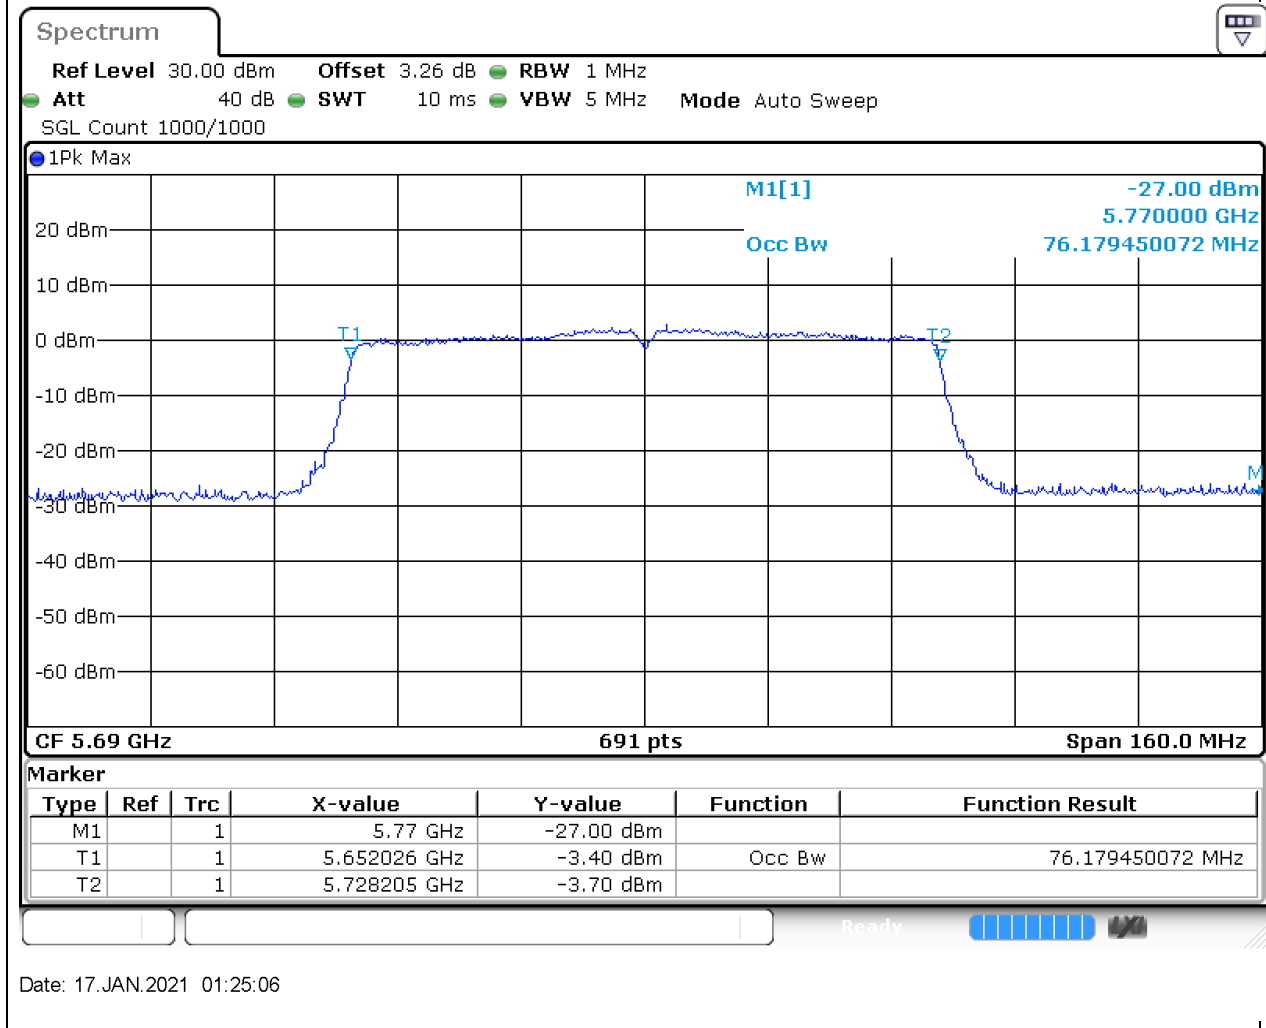

64. 802.11ac_40M_U-NII-3_H

64.1. A.2.2-99% Bandwidth(NTNV)

Center Frequency (MHz)	OBW Power (%)	RBW (MHz)	Detector	Limit (MHz)	OBW (MHz)	Verdict
5795	99	0.5	Peak	0	36.468886	Unknown

51. 802.11ac_80M_U-NII-2C_CH138

51.1. A.2.2-99% Bandwidth(NTNV)

Center Frequency (MHz)	OBW Power (%)	RBW (MHz)	Detector	Limit (MHz)	OBW (MHz)	Verdict
5690	99	1	Peak	0	76.17945	Unknown

65. 802.11ac_80M_U-NII-3_M

65.1. A.2.2-99% Bandwidth(NTNV)