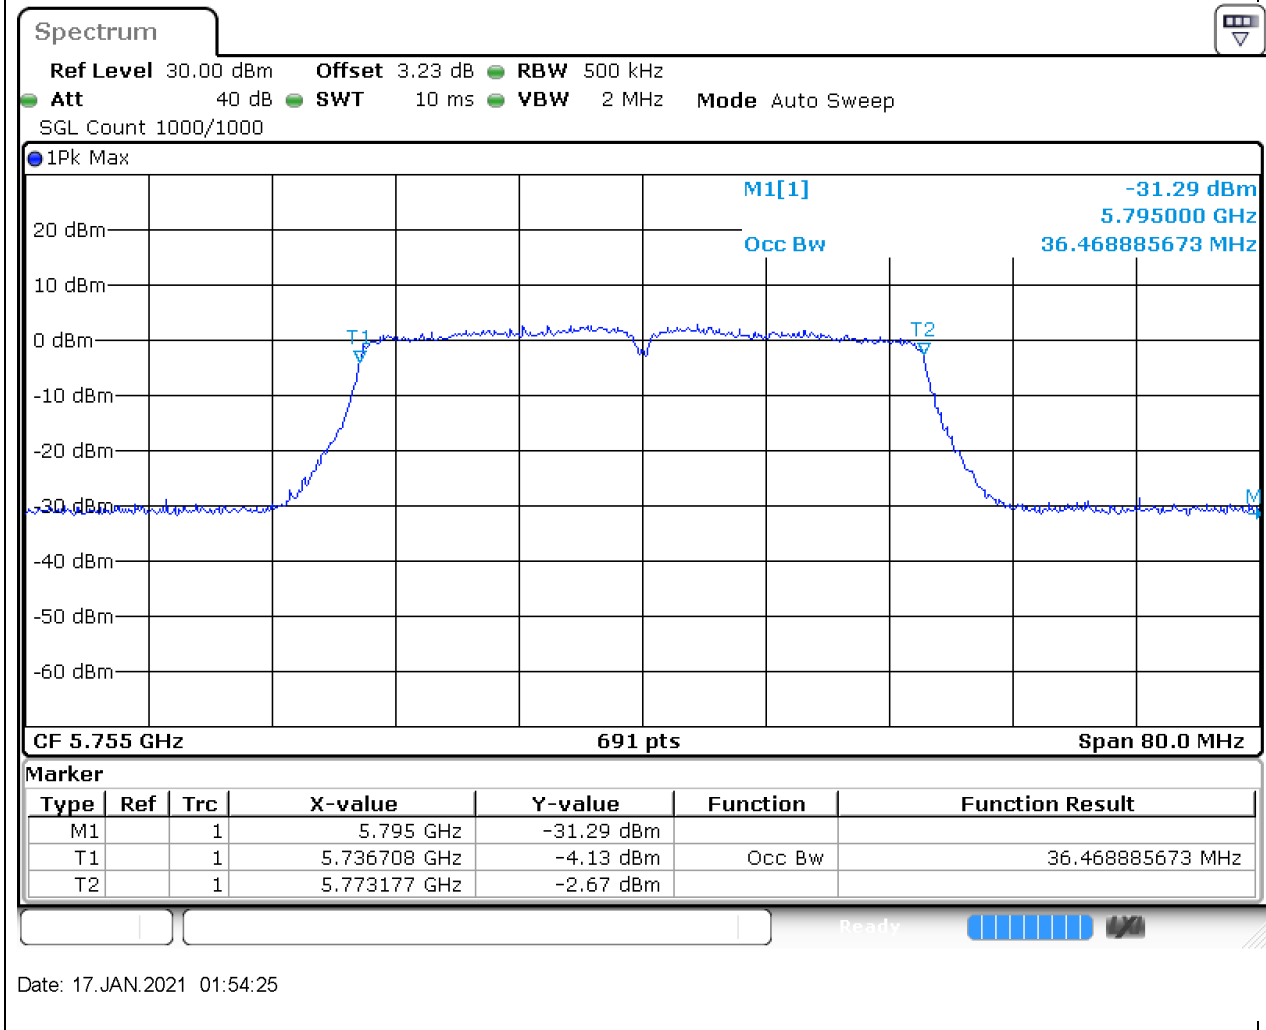

63. 802.11ac_40M_U-NII-3_L

63.1. A.2.2-99% Bandwidth(NTNV)

Center Frequency (MHz)	OBW Power (%)	RBW (MHz)	Detector	Limit (MHz)	OBW (MHz)	Verdict
5755	99	0.5	Peak	0	36.468886	Unknown