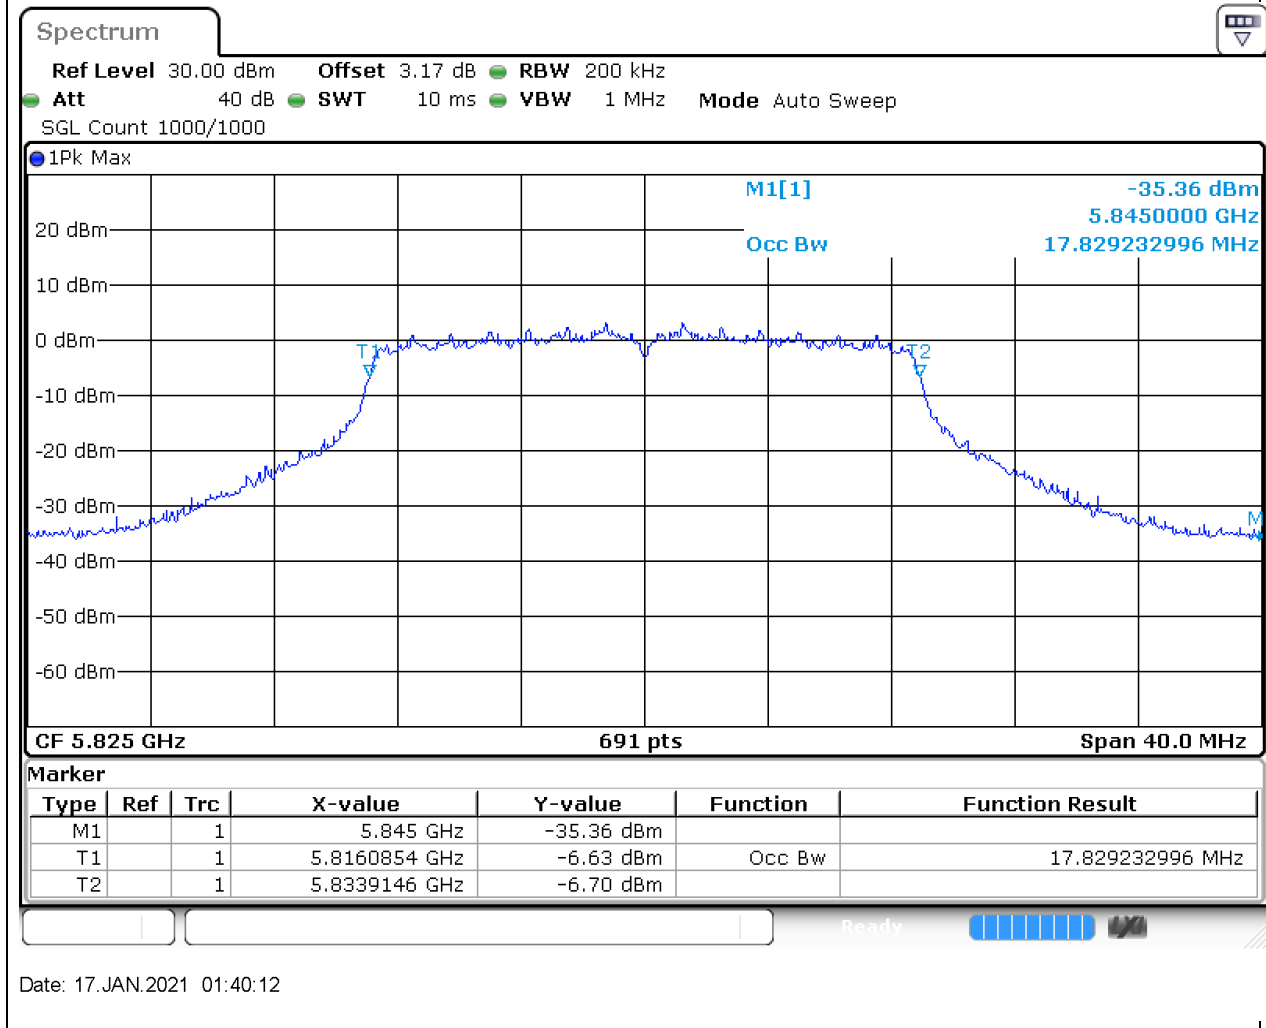

57. 802.11n_20M_U-NII-3_H

57.1. A.2.2-99% Bandwidth(NTNV)

Center Frequency (MHz)	OBW Power (%)	RBW (MHz)	Detector	Limit (MHz)	OBW (MHz)	Verdict
5825	99	0.2	Peak	0	17.829233	Unknown