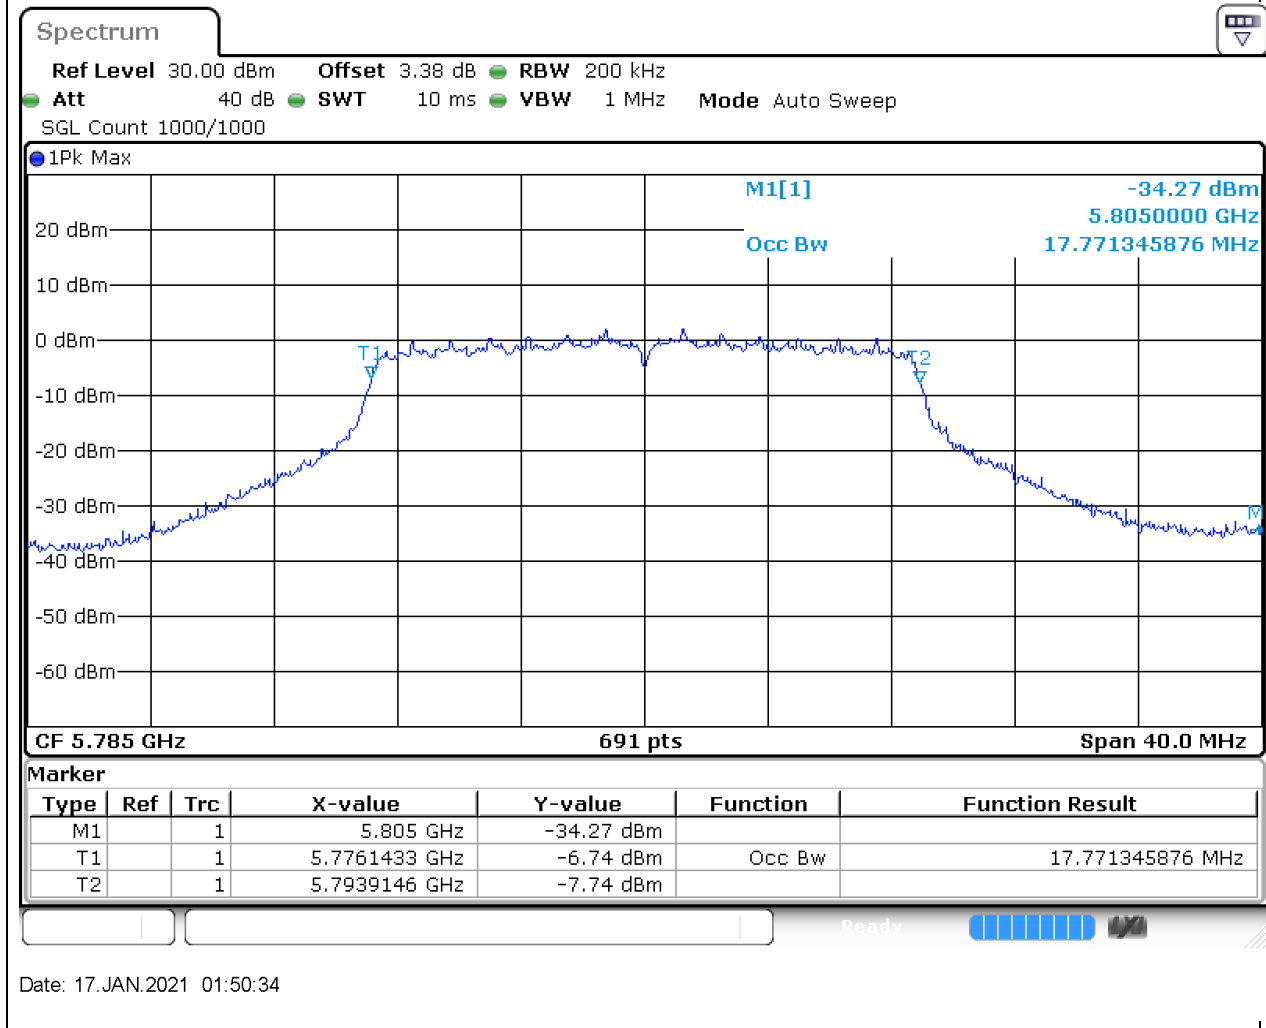

61. 802.11ac_20M_U-NII-3_M

61.1. A.2.2-99% Bandwidth(NTNV)

Center Frequency (MHz)	OBW Power (%)	RBW (MHz)	Detector	Limit (MHz)	OBW (MHz)	Verdict
5785	99	0.2	Peak	0	17.771346	Unknown