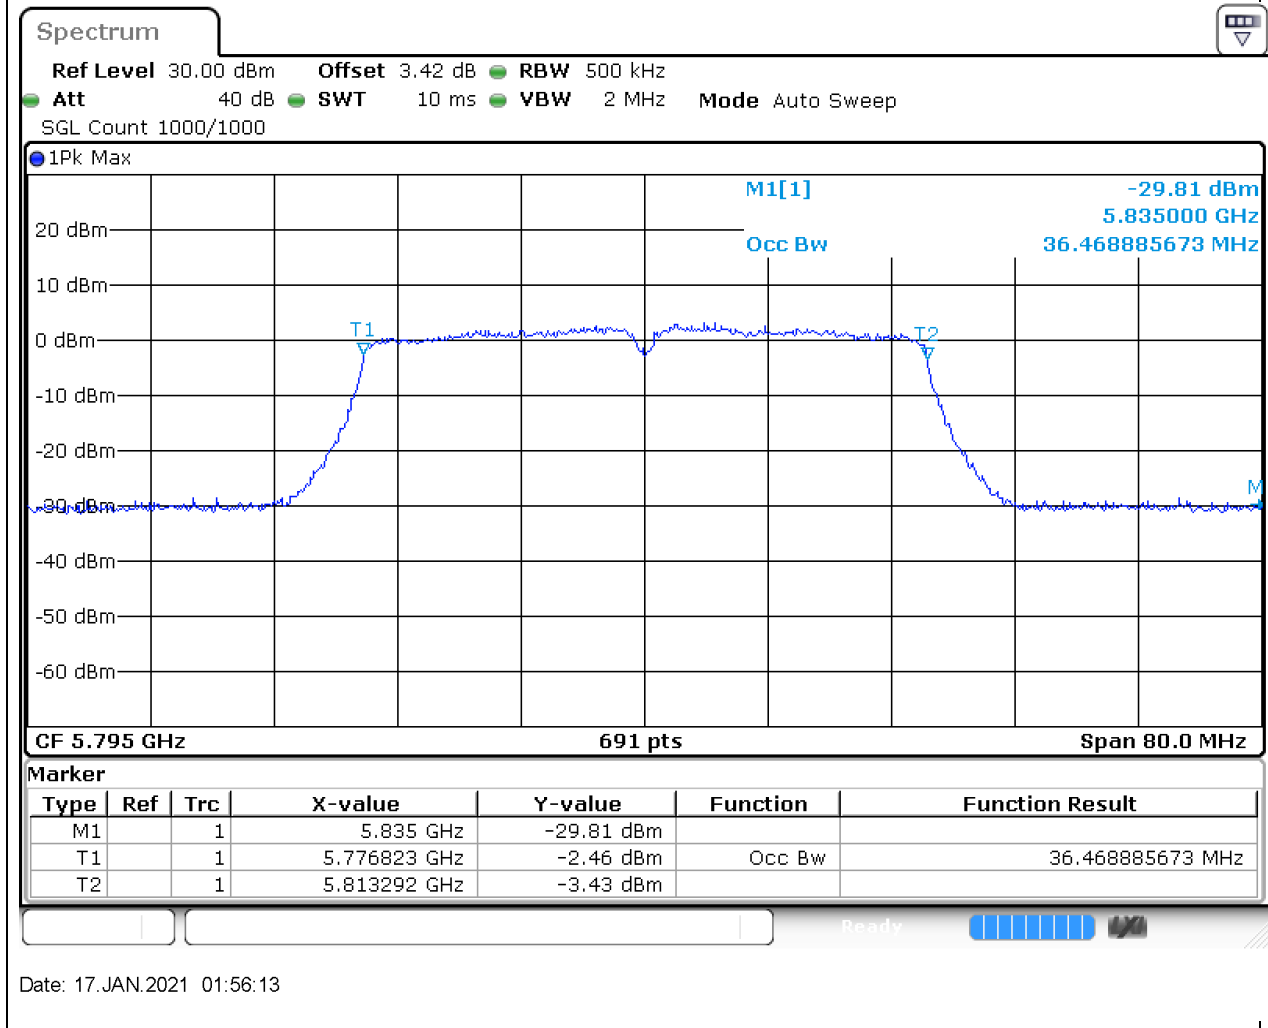

64. 802.11ac_40M_U-NII-3_H

64.1. A.2.2-99% Bandwidth(NTNV)

Center Frequency (MHz)	OBW Power (%)	RBW (MHz)	Detector	Limit (MHz)	OBW (MHz)	Verdict
5795	99	0.5	Peak	0	36.468886	Unknown