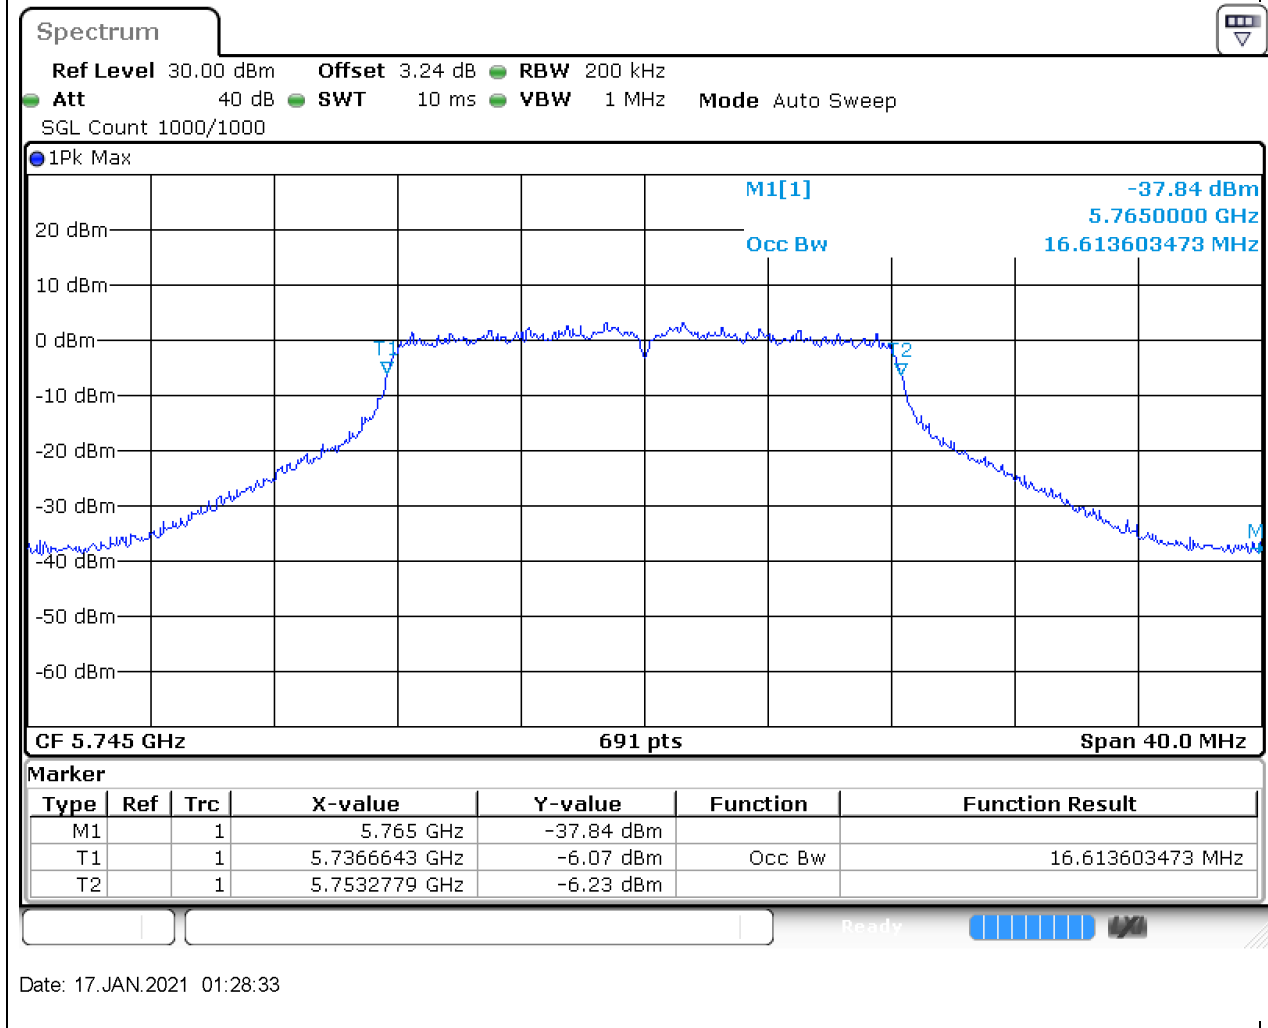

52. 802.11a_20M_U-NII-3_L

52.1. A.2.2-99% Bandwidth(NTNV)

Center Frequency (MHz)	OBW Power (%)	RBW (MHz)	Detector	Limit (MHz)	OBW (MHz)	Verdict
5745	99	0.2	Peak	0	16.613603	Unknown