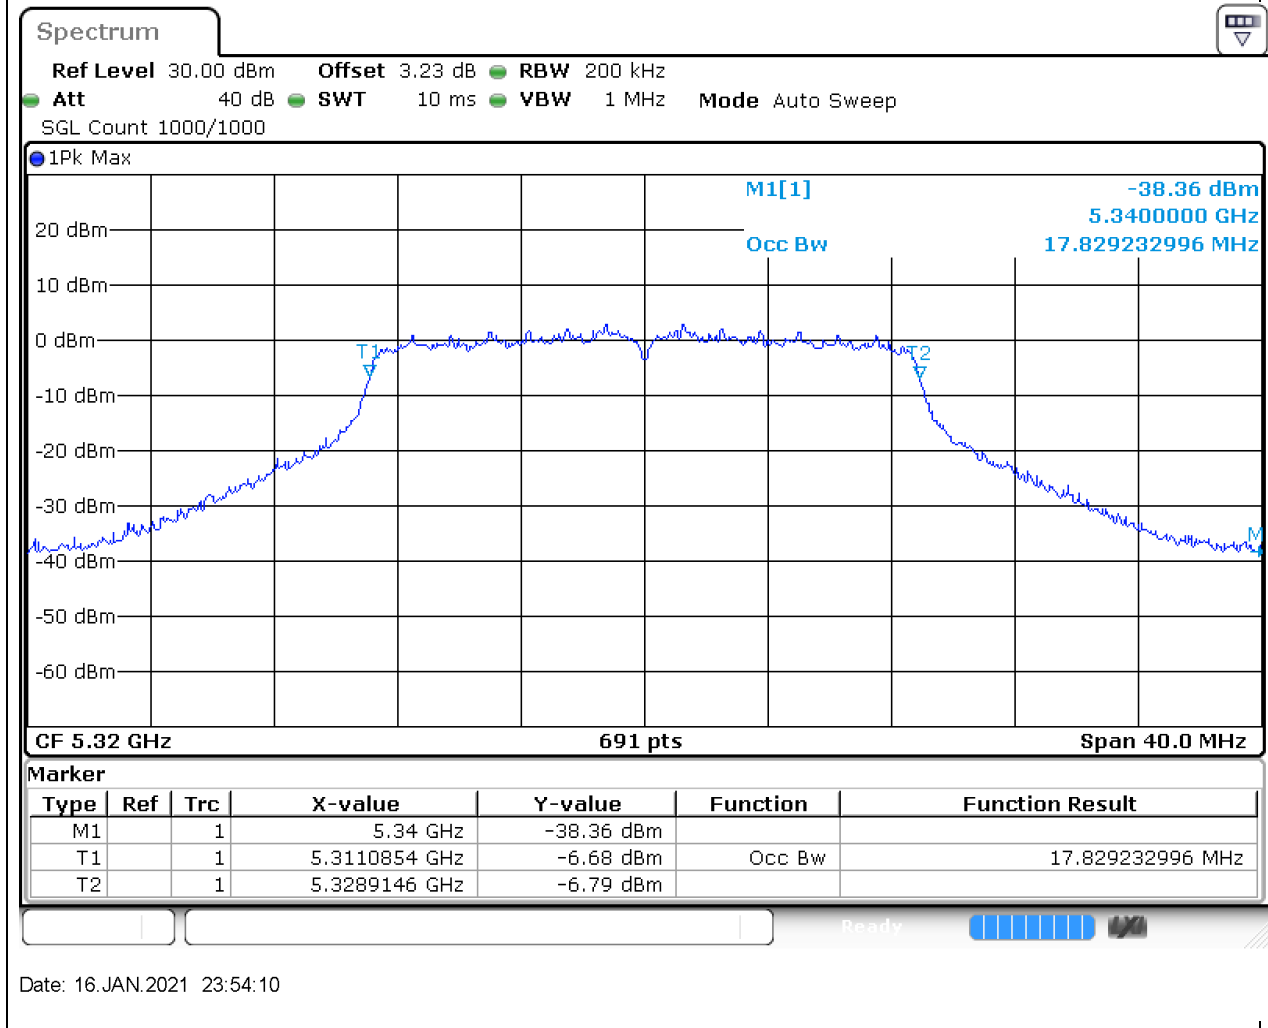

20. 802.11n_20M_U-NII-2A_H

20.1. A.2.2-99% Bandwidth(NTNV)

Center Frequency (MHz)	OBW Power (%)	RBW (MHz)	Detector	Limit (MHz)	OBW (MHz)	Verdict
5320	99	0.2	Peak	0	17.829233	Unknown