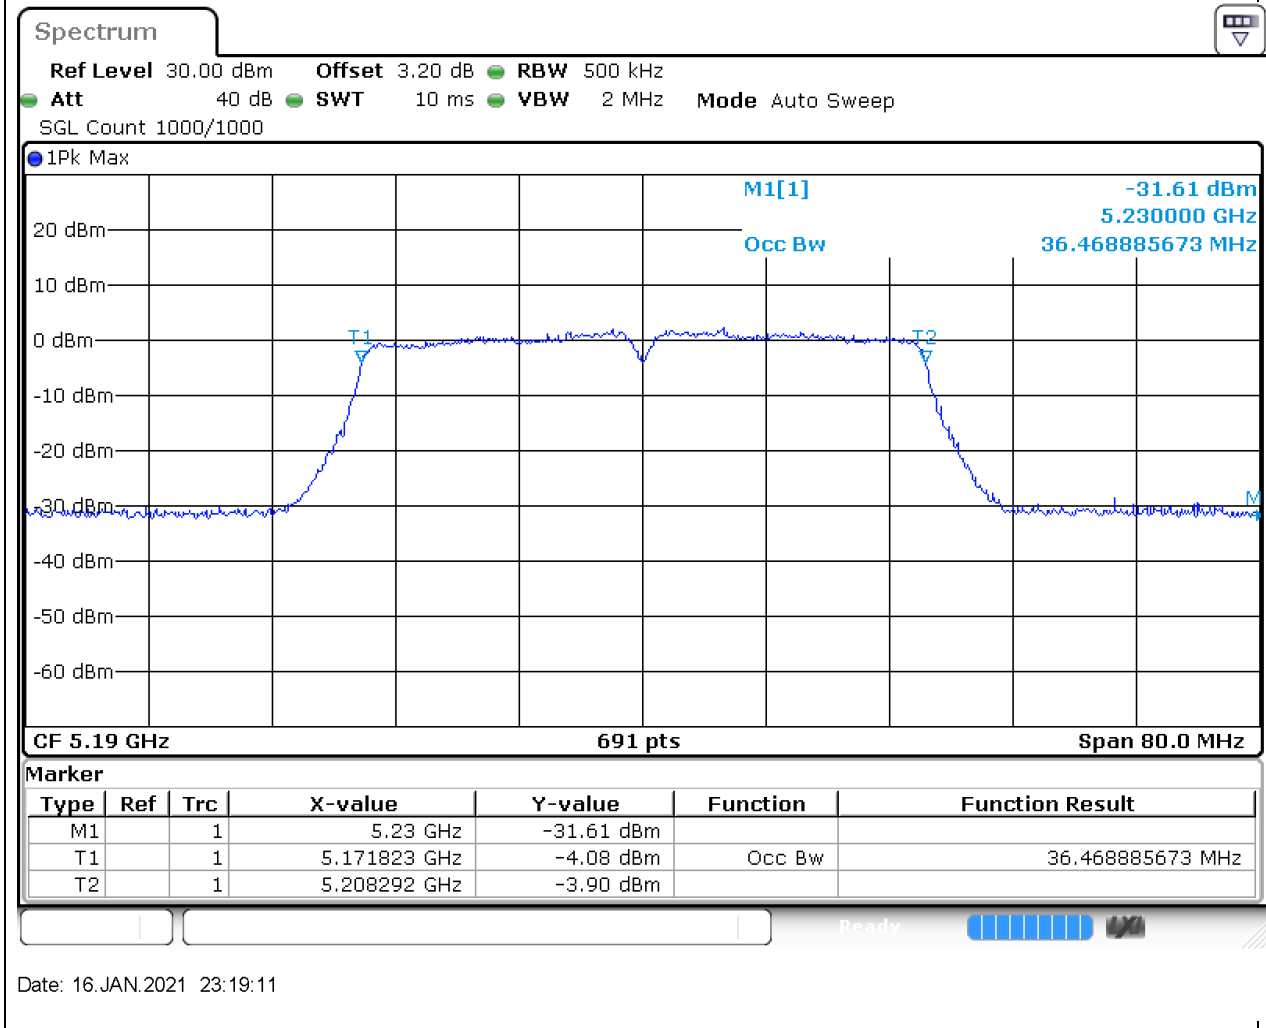

7. 802.11n_40M_U-NII-1_L

7.2. A.2.2-99% Bandwidth(NTNV)

Center Frequency (MHz)	OBW Power (%)	RBW (MHz)	Detector	Limit (MHz)	OBW (MHz)	Verdict
5190	99	0.5	Peak	0	36.468886	Unknown