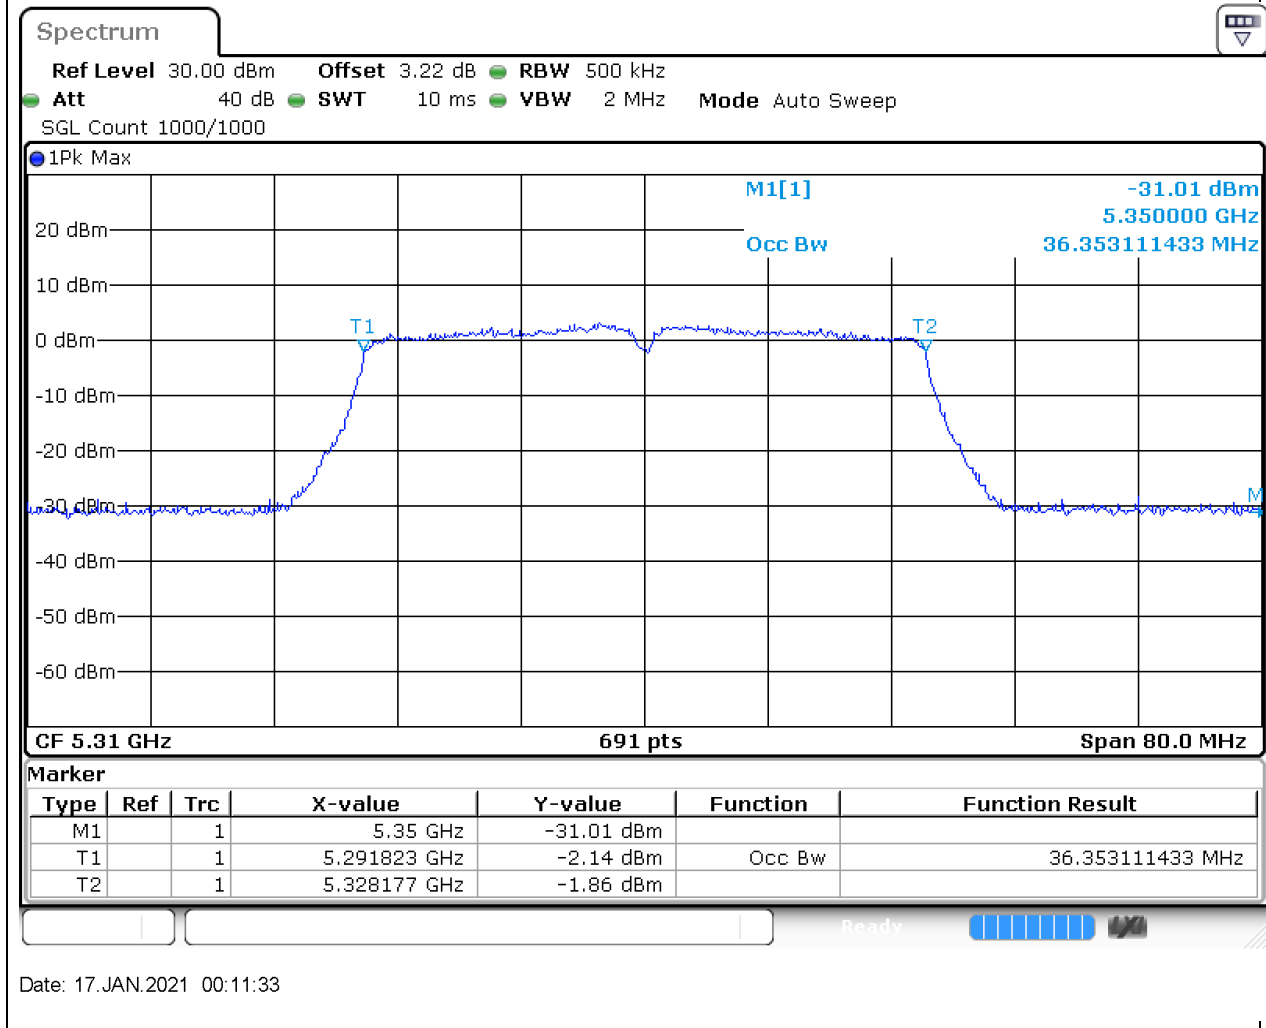

27. 802.11ac_40M_U-NII-2A_H

27.1. A.2.2-99% Bandwidth(NTNV)

Center Frequency (MHz)	OBW Power (%)	RBW (MHz)	Detector	Limit (MHz)	OBW (MHz)	Verdict
5310	99	0.5	Peak	0	36.353111	Unknown