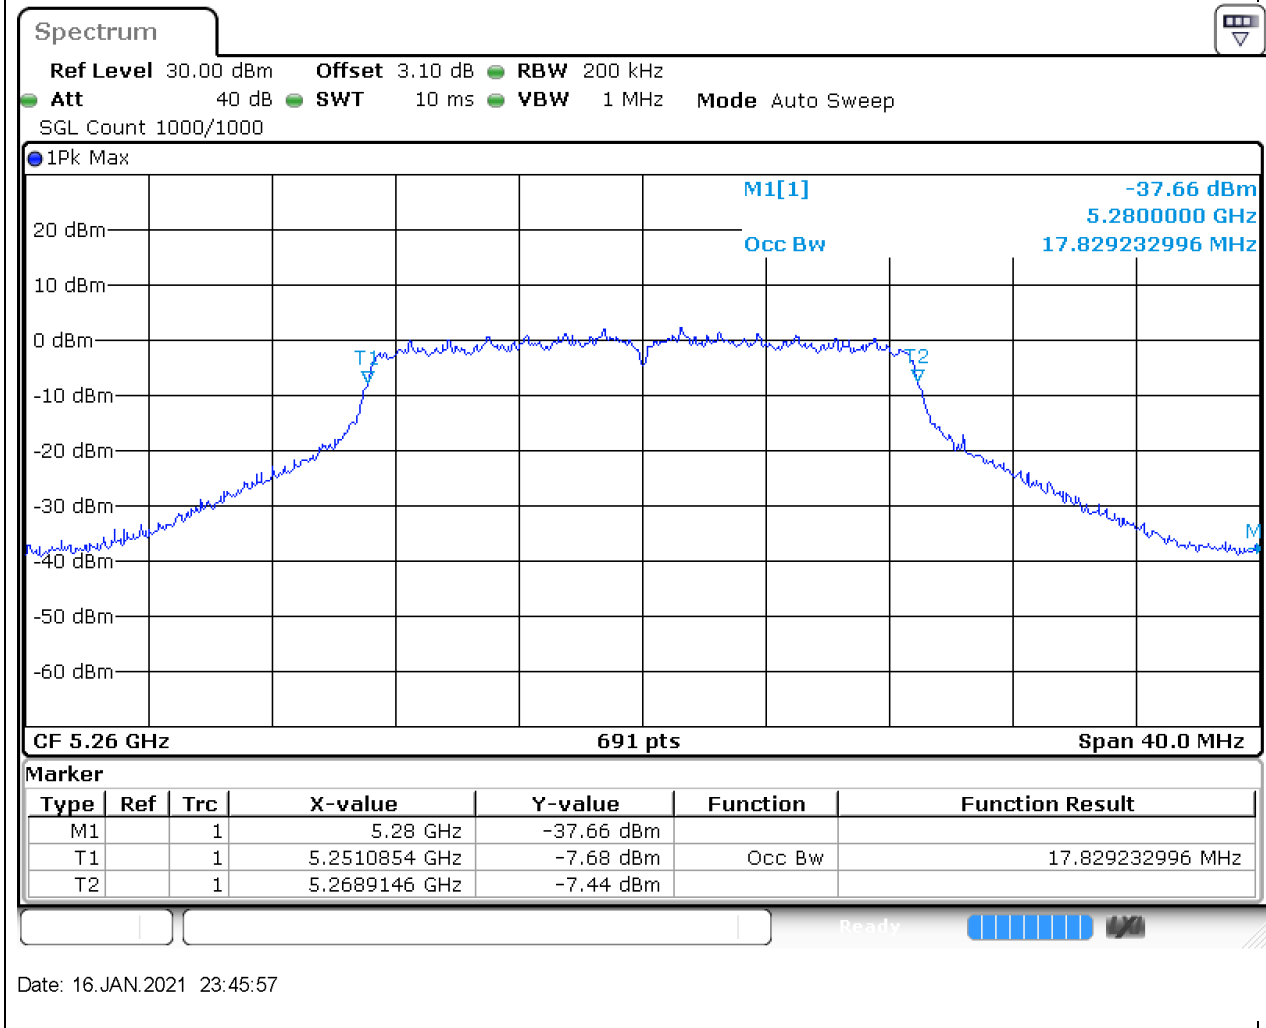

18. 802.11n_20M_U-NII-2A_L

18.1. A.2.2-99% Bandwidth(NTNV)

Center Frequency (MHz)	OBW Power (%)	RBW (MHz)	Detector	Limit (MHz)	OBW (MHz)	Verdict
5260	99	0.2	Peak	0	17.829233	Unknown