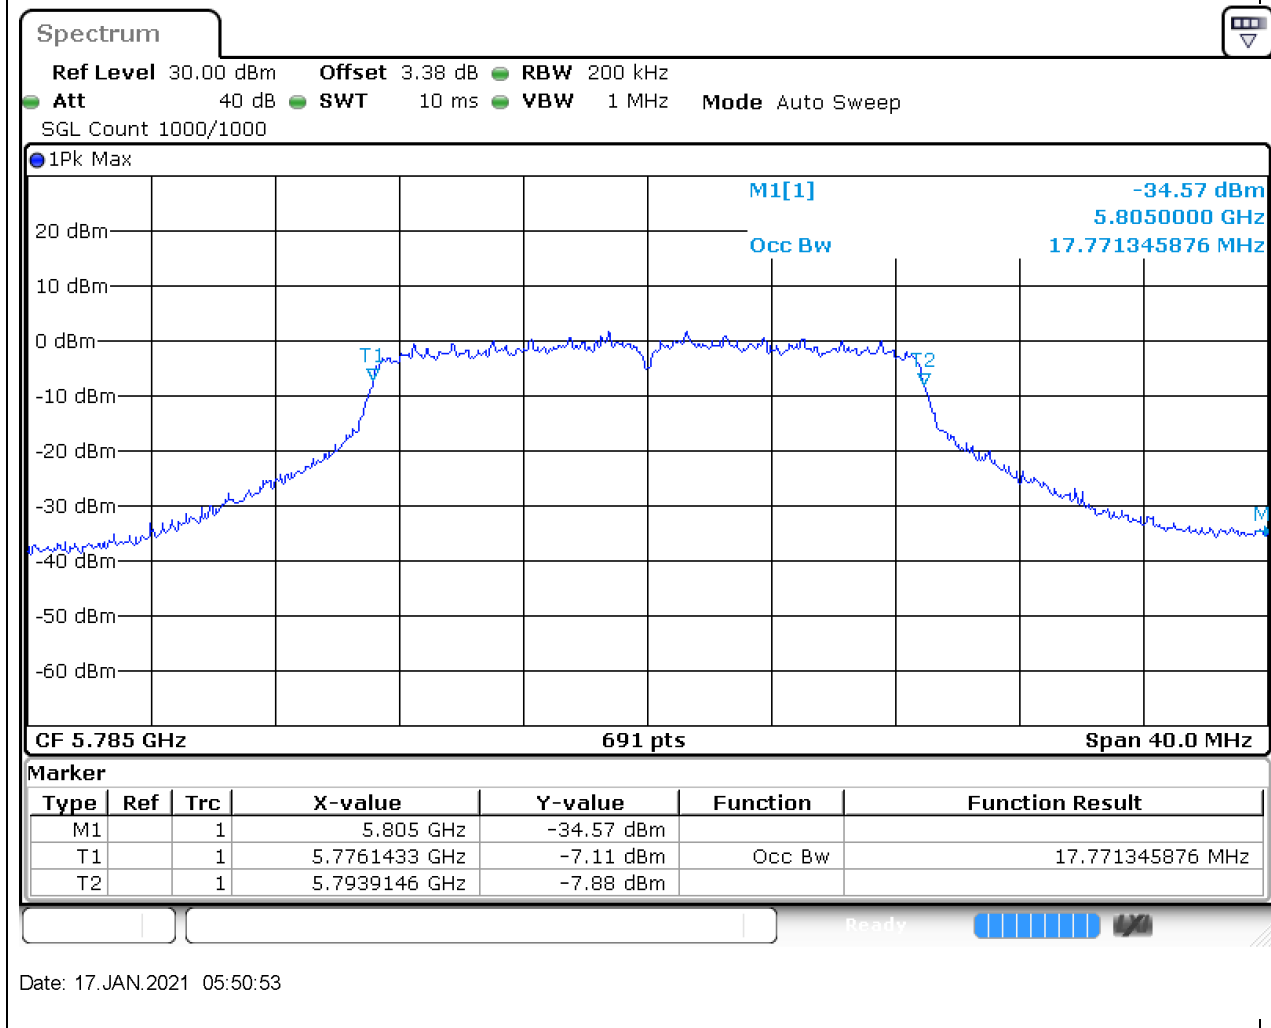

61. 802.11ac_20M_U-NII-3_M

61.1. A.2.2-99% Bandwidth(NTNV)

Center Frequency (MHz)	OBW Power (%)	RBW (MHz)	Detector	Limit (MHz)	OBW (MHz)	Verdict
5785	99	0.2	Peak	0	17.771346	Unknown