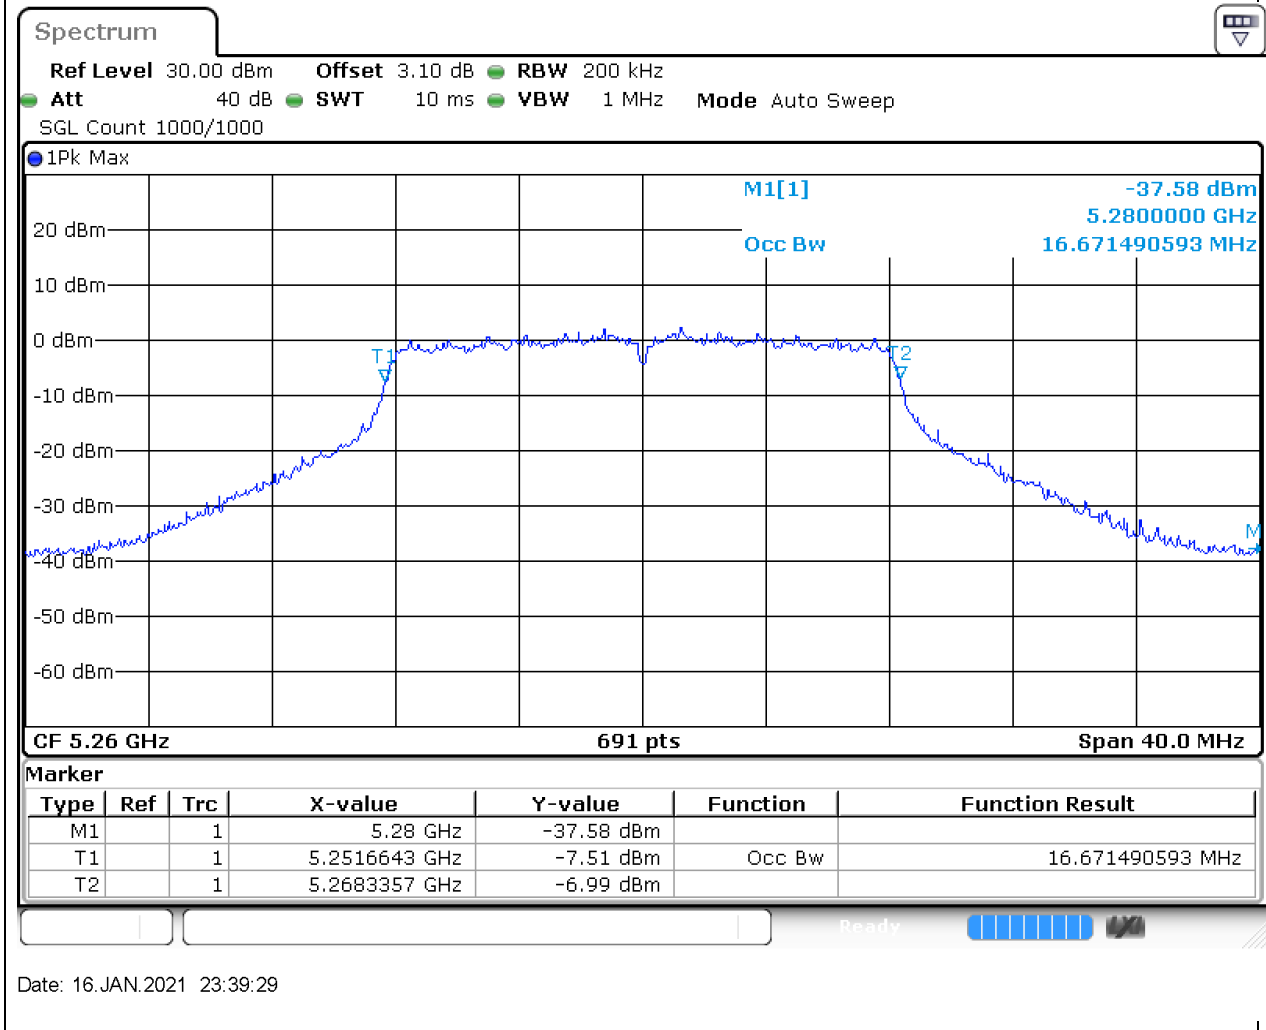

15. 802.11a_20M_U-NII-2A_L

15.1. A.2.2-99% Bandwidth(NTNV)

Center Frequency (MHz)	OBW Power (%)	RBW (MHz)	Detector	Limit (MHz)	OBW (MHz)	Verdict
5260	99	0.2	Peak	0	16.671491	Unknown