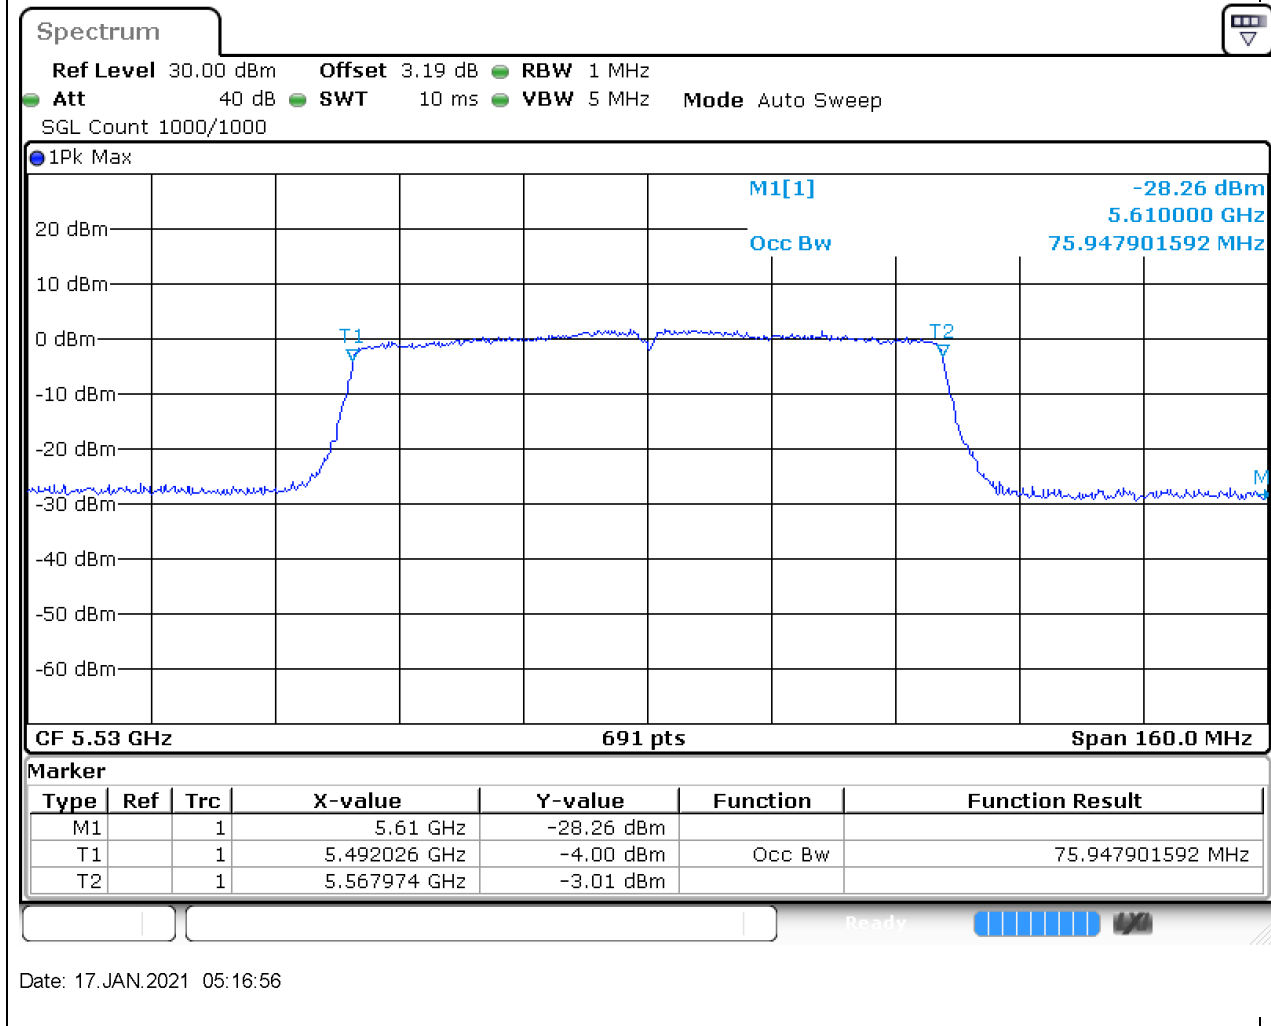

49. 802.11ac_80M_U-NII-2C_L

49.1. A.2.2-99% Bandwidth(NTNV)

Center Frequency (MHz)	OBW Power (%)	RBW (MHz)	Detector	Limit (MHz)	OBW (MHz)	Verdict
5530	99	1	Peak	0	75.947902	Unknown