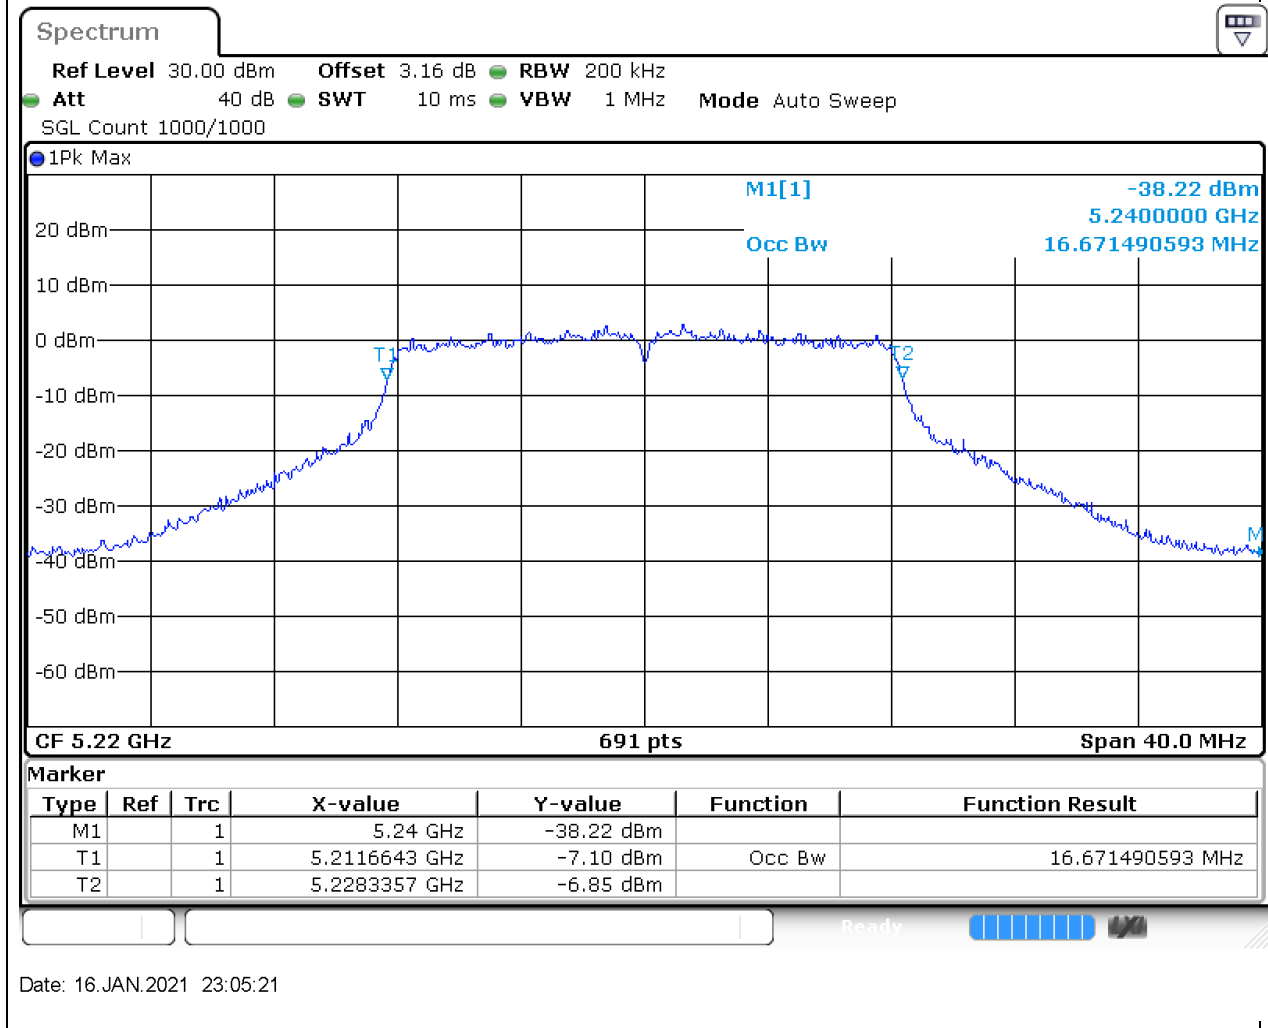

2. 802.11a_20M_U-NII-1_M

2.1. A.2.2-99% Bandwidth(NTNV)

Center Frequency (MHz)	OBW Power (%)	RBW (MHz)	Detector	Limit (MHz)	OBW (MHz)	Verdict
5220	99	0.2	Peak	0	16.671491	Unknown