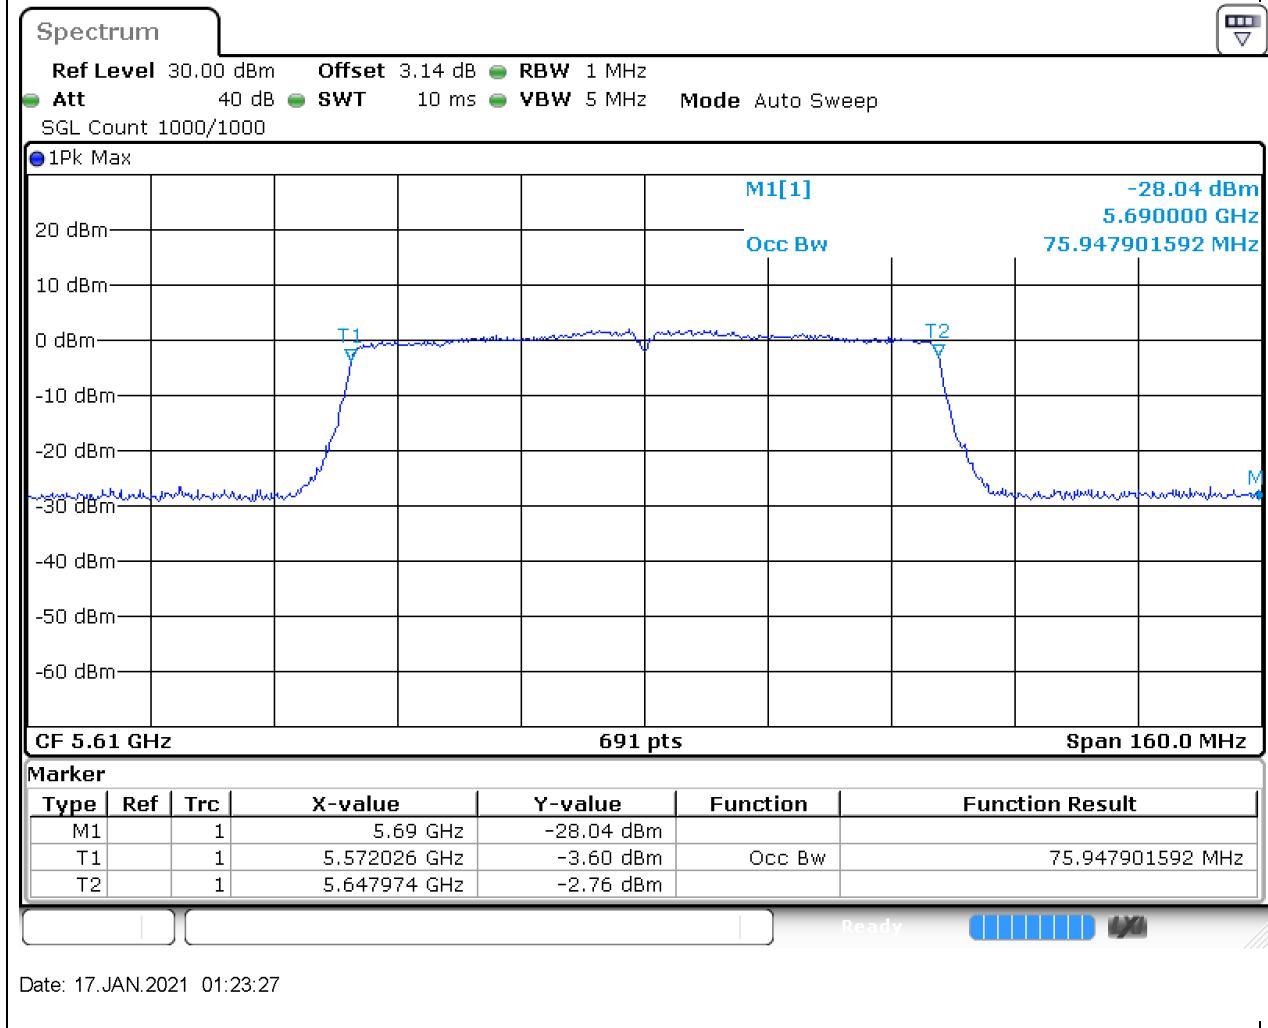

50. 802.11ac_80M_U-NII-2C_H

50.1. A.2.2-99% Bandwidth(NTNV)

Center Frequency (MHz)	OBW Power (%)	RBW (MHz)	Detector	Limit (MHz)	OBW (MHz)	Verdict
5610	99	1	Peak	0	75.947902	Unknown