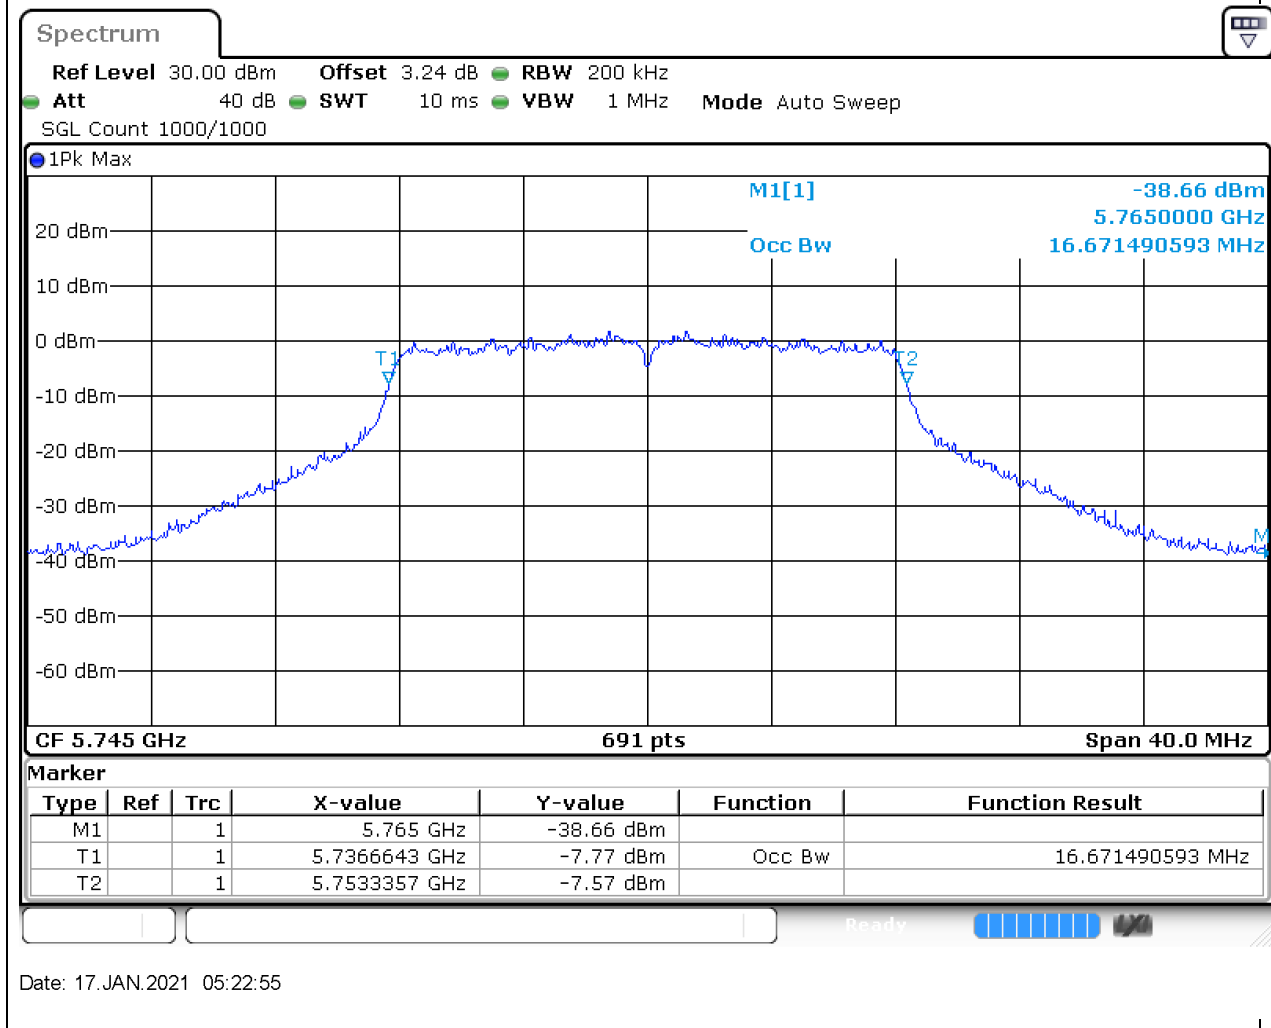

52. 802.11a_20M_U-NII-3_L

52.1. A.2.2-99% Bandwidth(NTNV)

Center Frequency (MHz)	OBW Power (%)	RBW (MHz)	Detector	Limit (MHz)	OBW (MHz)	Verdict
5745	99	0.2	Peak	0	16.671491	Unknown