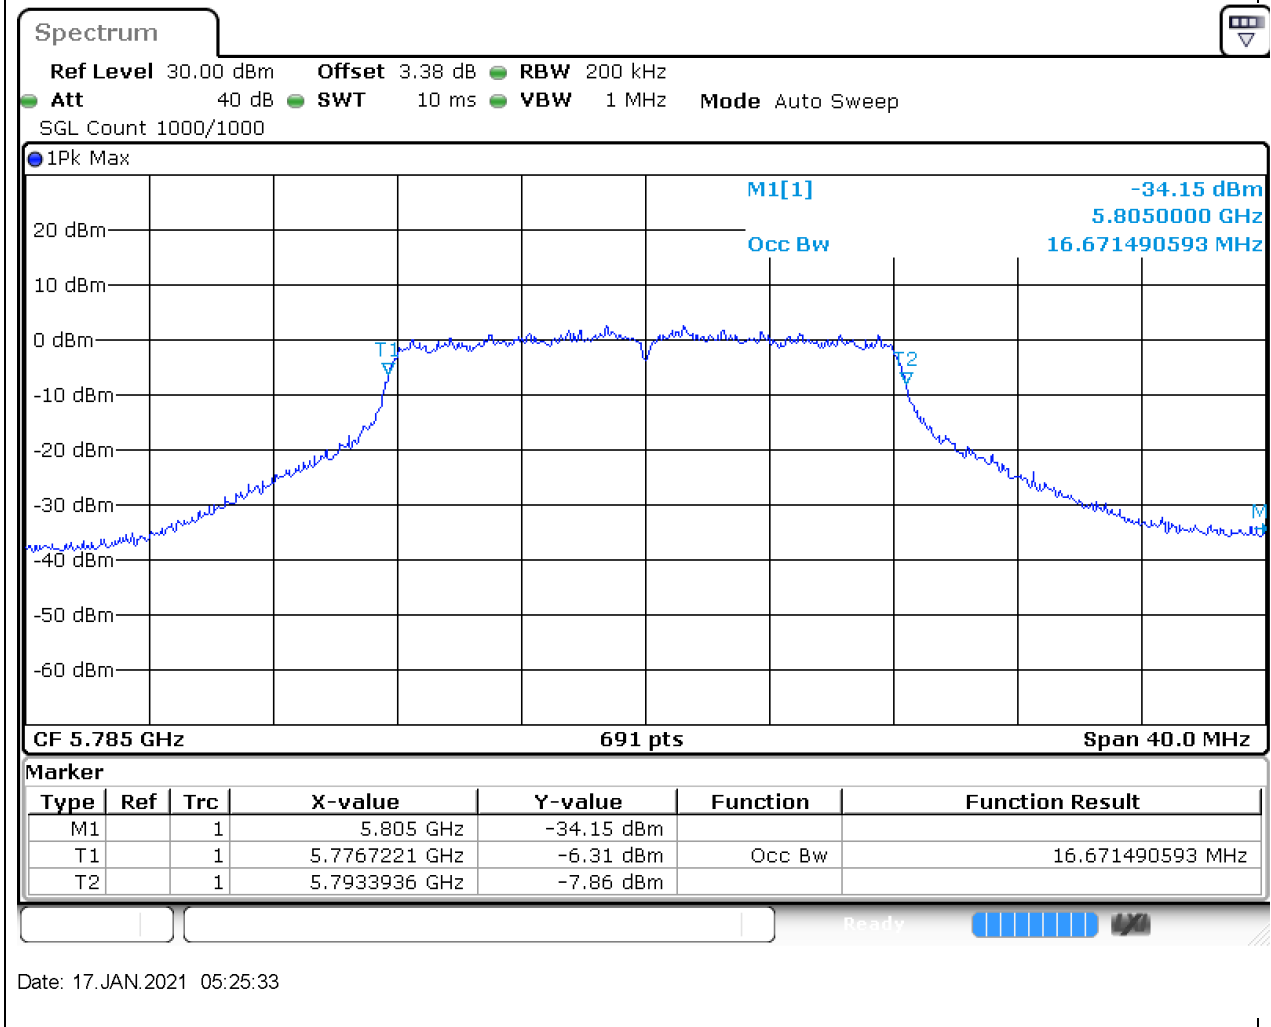

53. 802.11a_20M_U-NII-3_M

53.1. A.2.2-99% Bandwidth(NTNV)

Center Frequency (MHz)	OBW Power (%)	RBW (MHz)	Detector	Limit (MHz)	OBW (MHz)	Verdict
5785	99	0.2	Peak	0	16.671491	Unknown