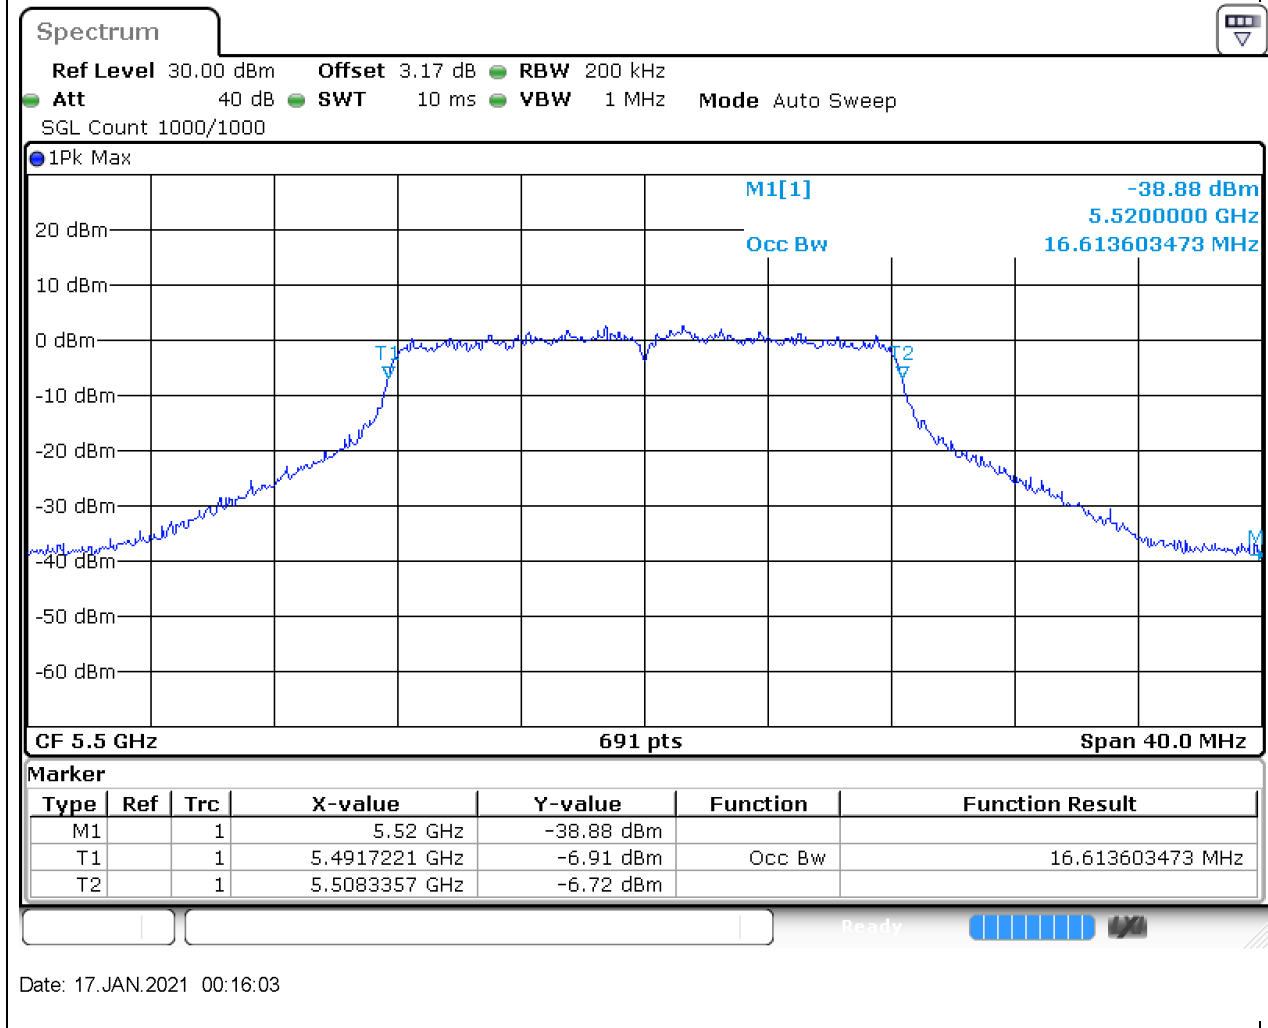

29. 802.11a_20M_U-NII-2C_L

29.1. A.2.2-99% Bandwidth(NTNV)

Center Frequency (MHz)	OBW Power (%)	RBW (MHz)	Detector	Limit (MHz)	OBW (MHz)	Verdict
5500	99	0.2	Peak	0	16.613603	Unknown