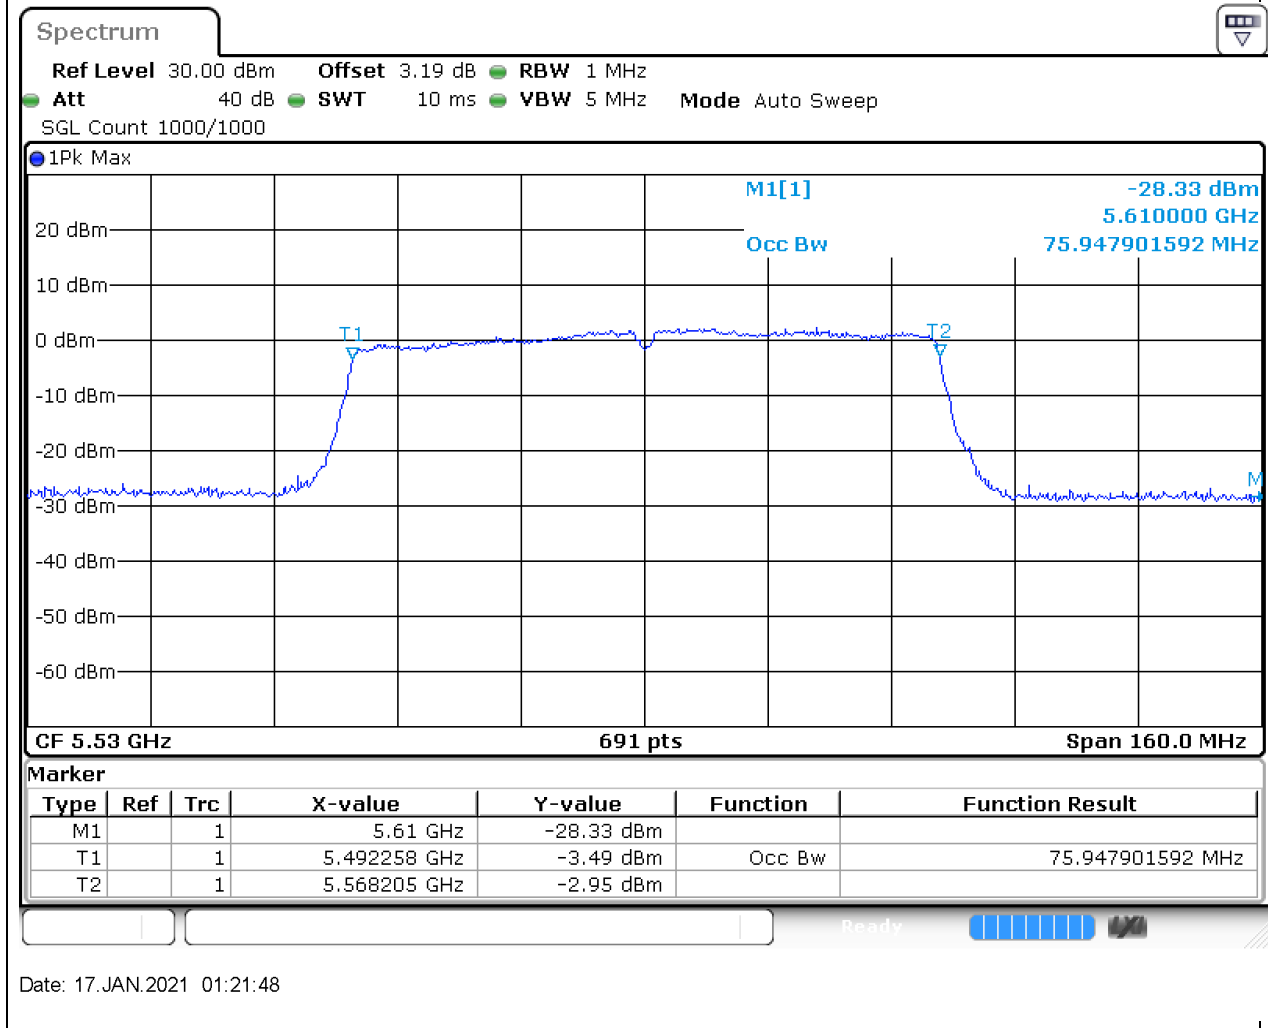

49. 802.11ac_80M_U-NII-2C_L

49.1. A.2.2-99% Bandwidth(NTNV)

Center Frequency (MHz)	OBW Power (%)	RBW (MHz)	Detector	Limit (MHz)	OBW (MHz)	Verdict
5530	99	1	Peak	0	75.947902	Unknown