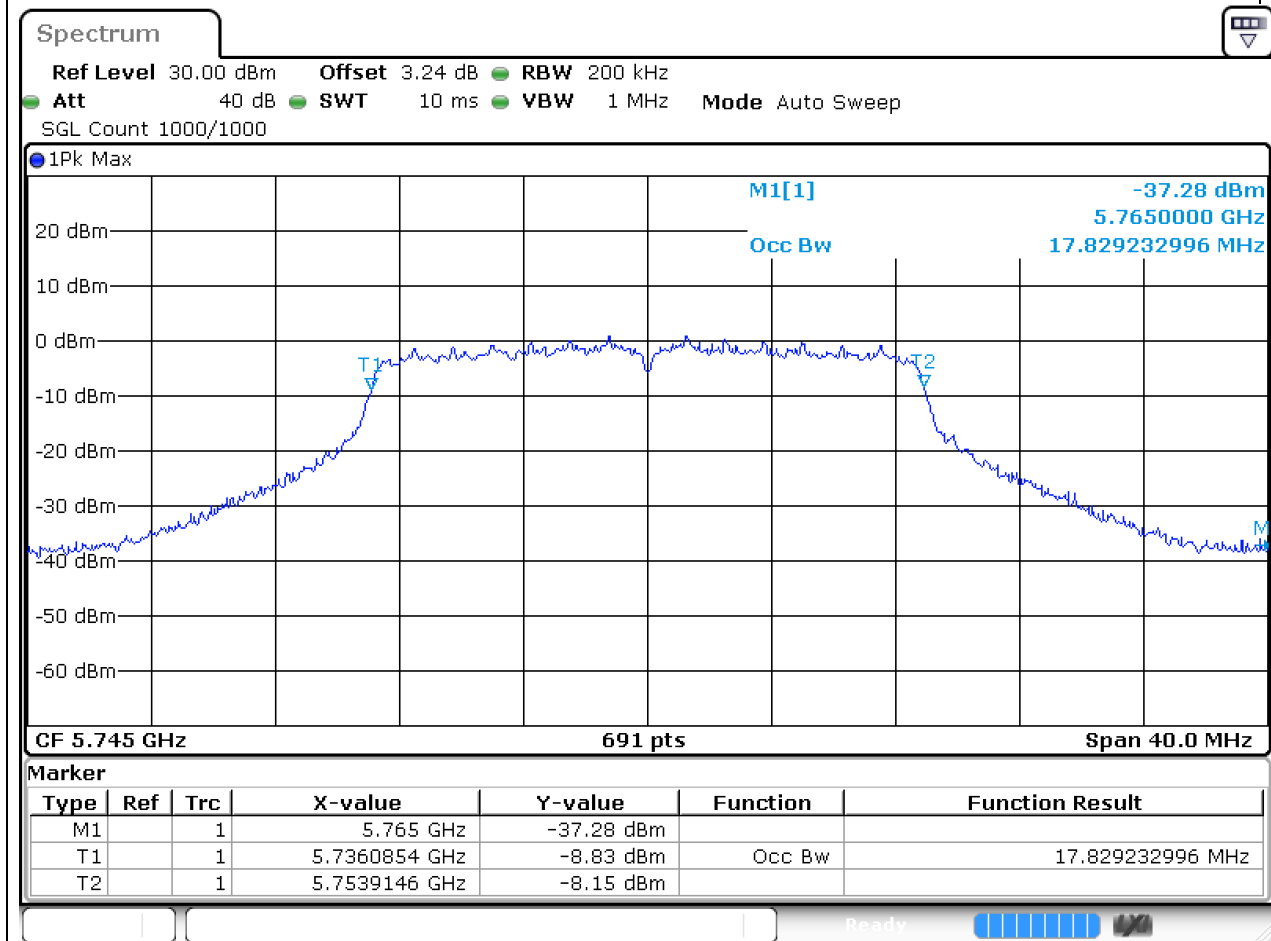

60. 802.11ac_20M_U-NII-3_L

60.1. A.2.2-99% Bandwidth(NTNV)

Center Frequency (MHz)	OBW Power (%)	RBW (MHz)	Detector	Limit (MHz)	OBW (MHz)	Verdict
5745	99	0.2	Peak	0	17.829233	Unknown

Date: 17.JAN.2021 05:48:19