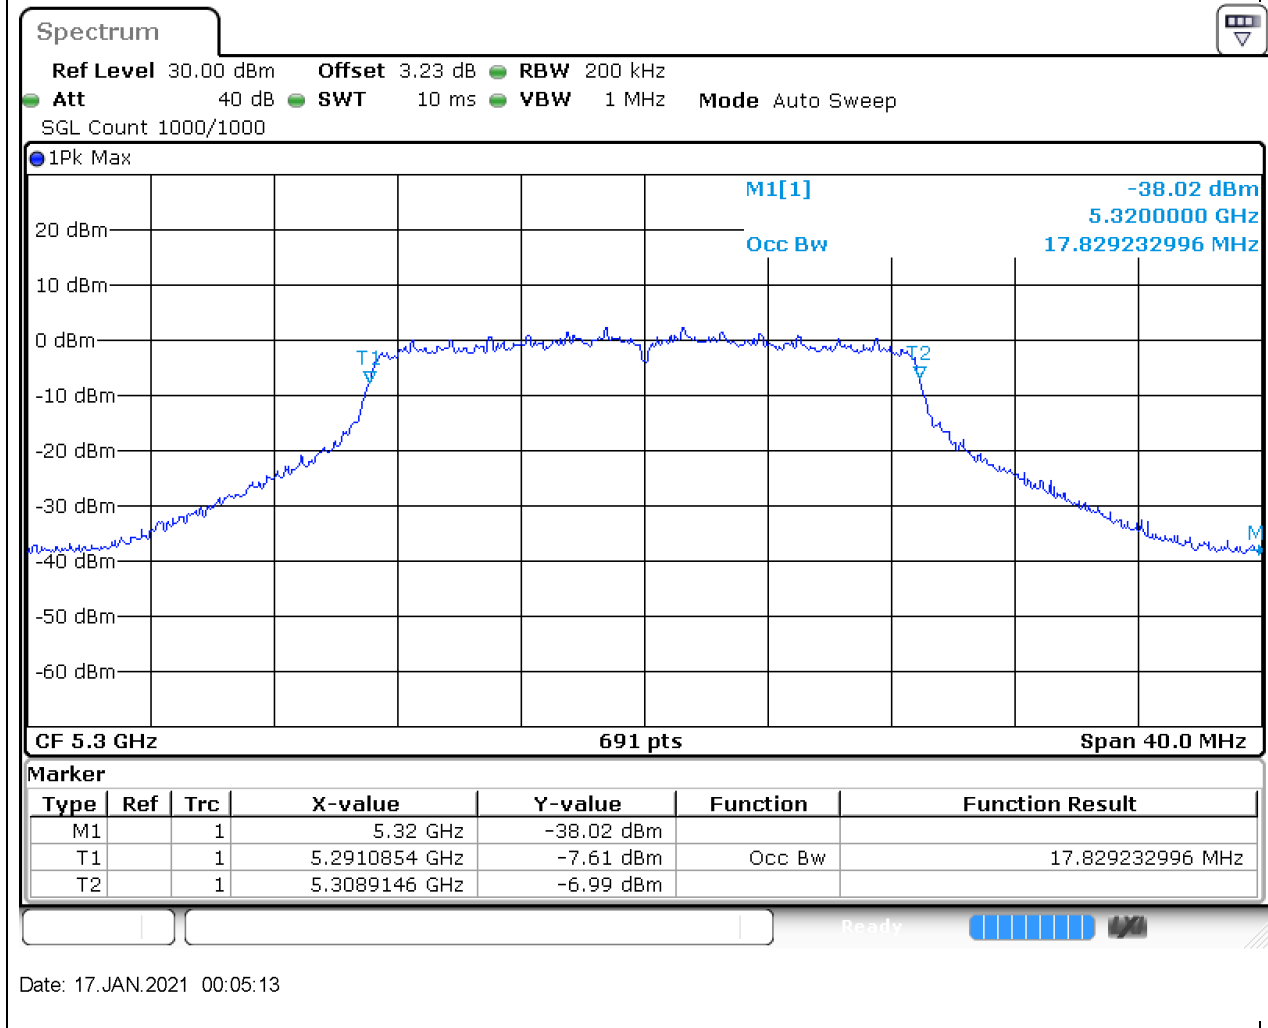

24. 802.11ac_20M_U-NII-2A_M

24.1. A.2.2-99% Bandwidth(NTNV)

Center Frequency (MHz)	OBW Power (%)	RBW (MHz)	Detector	Limit (MHz)	OBW (MHz)	Verdict
5300	99	0.2	Peak	0	17.829233	Unknown