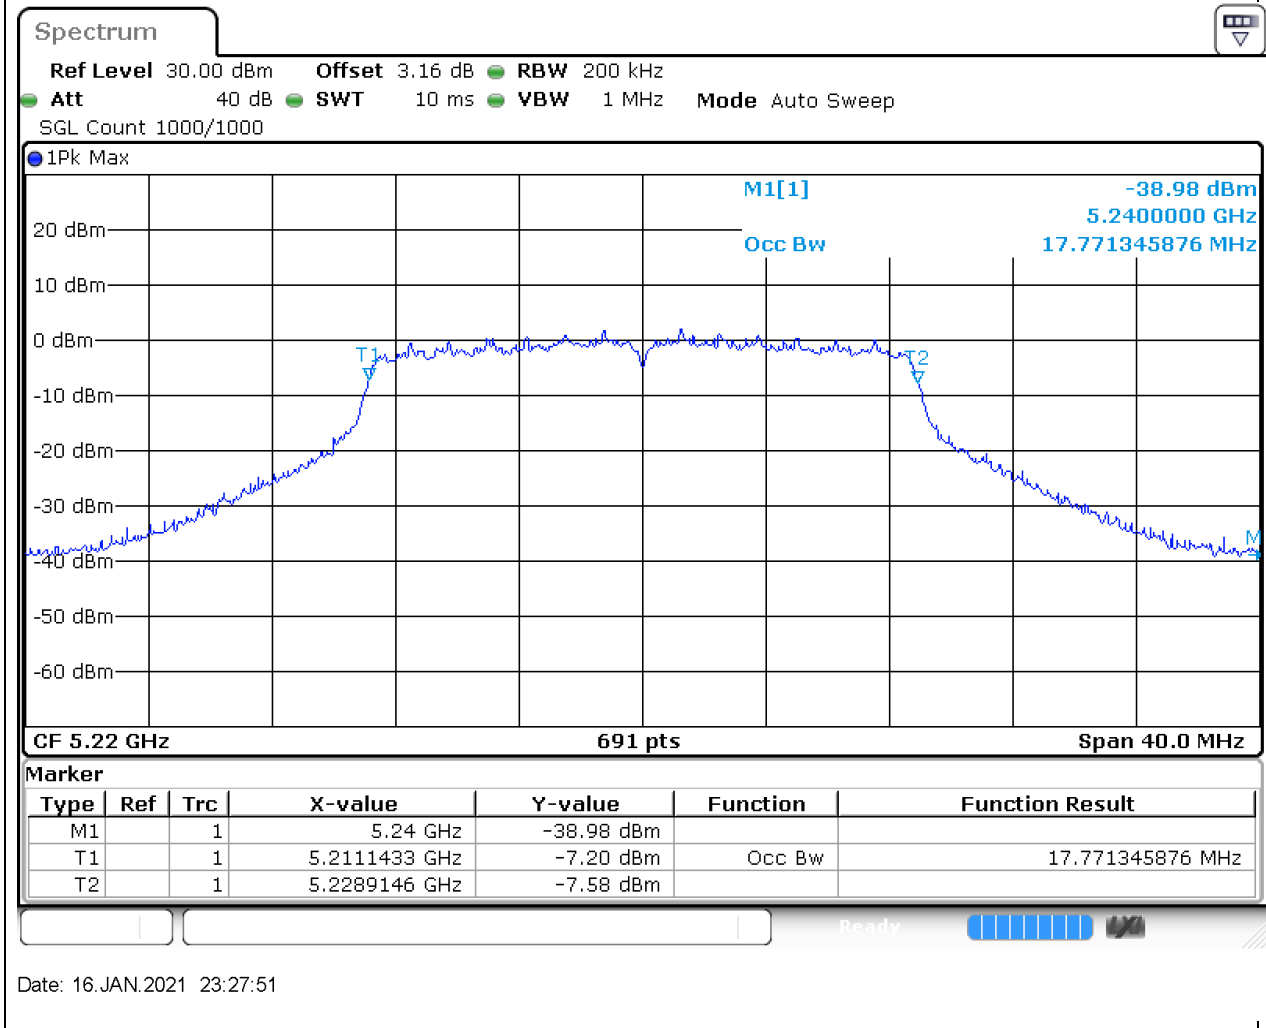

10. 802.11ac_20M_U-NII-1_M

10.1. A.2.2-99% Bandwidth(NTNV)

Center Frequency (MHz)	OBW Power (%)	RBW (MHz)	Detector	Limit (MHz)	OBW (MHz)	Verdict
5220	99	0.2	Peak	0	17.771346	Unknown