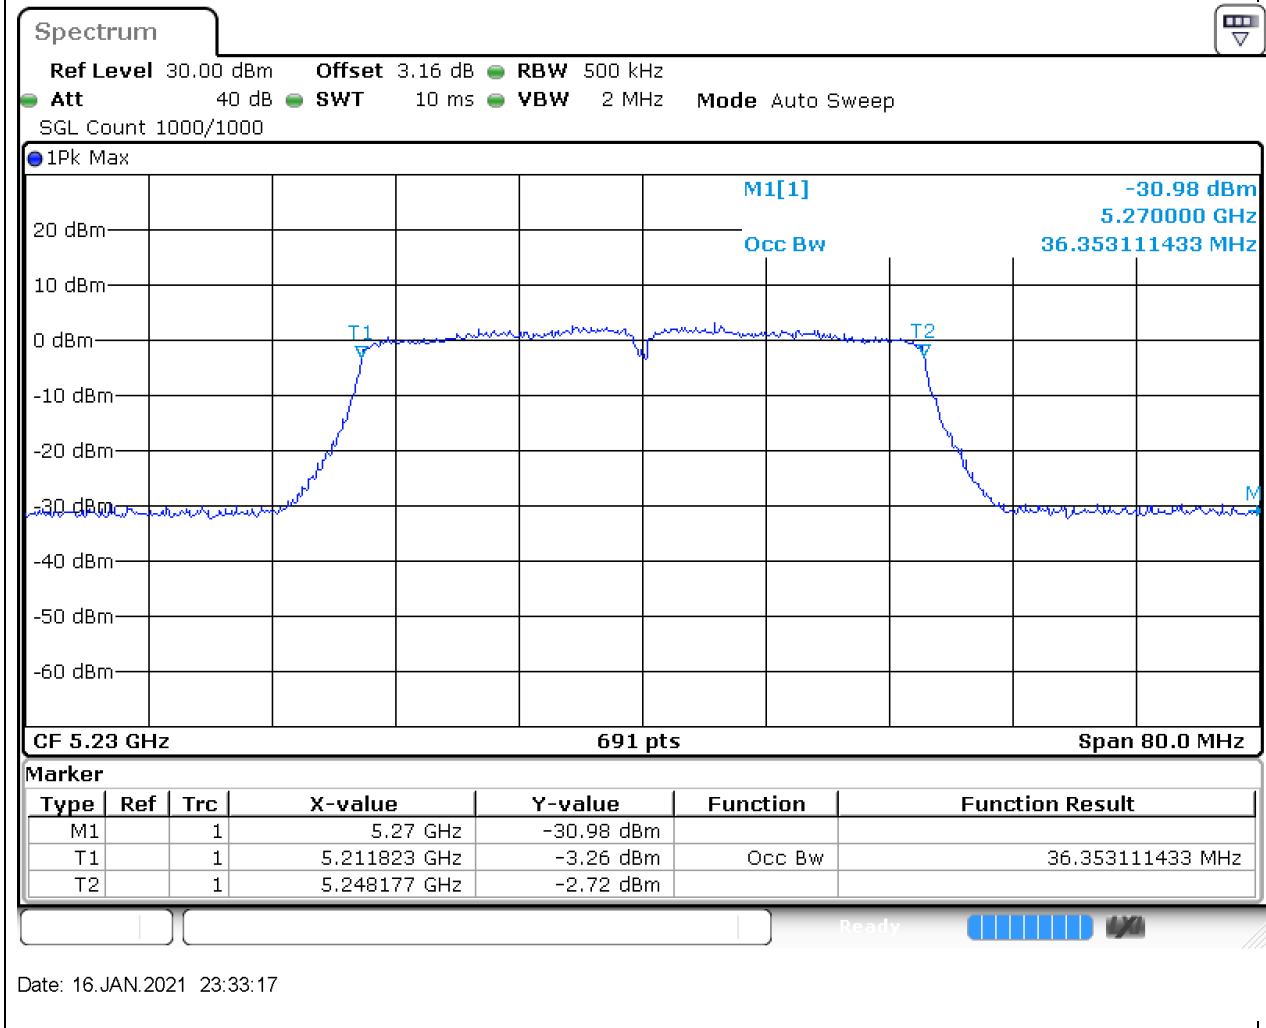

13. 802.11ac_40M_U-NII-1_H

13.1. A.2.2-99% Bandwidth(NTNV)

Center Frequency (MHz)	OBW Power (%)	RBW (MHz)	Detector	Limit (MHz)	OBW (MHz)	Verdict
5230	99	0.5	Peak	0	36.353111	Unknown