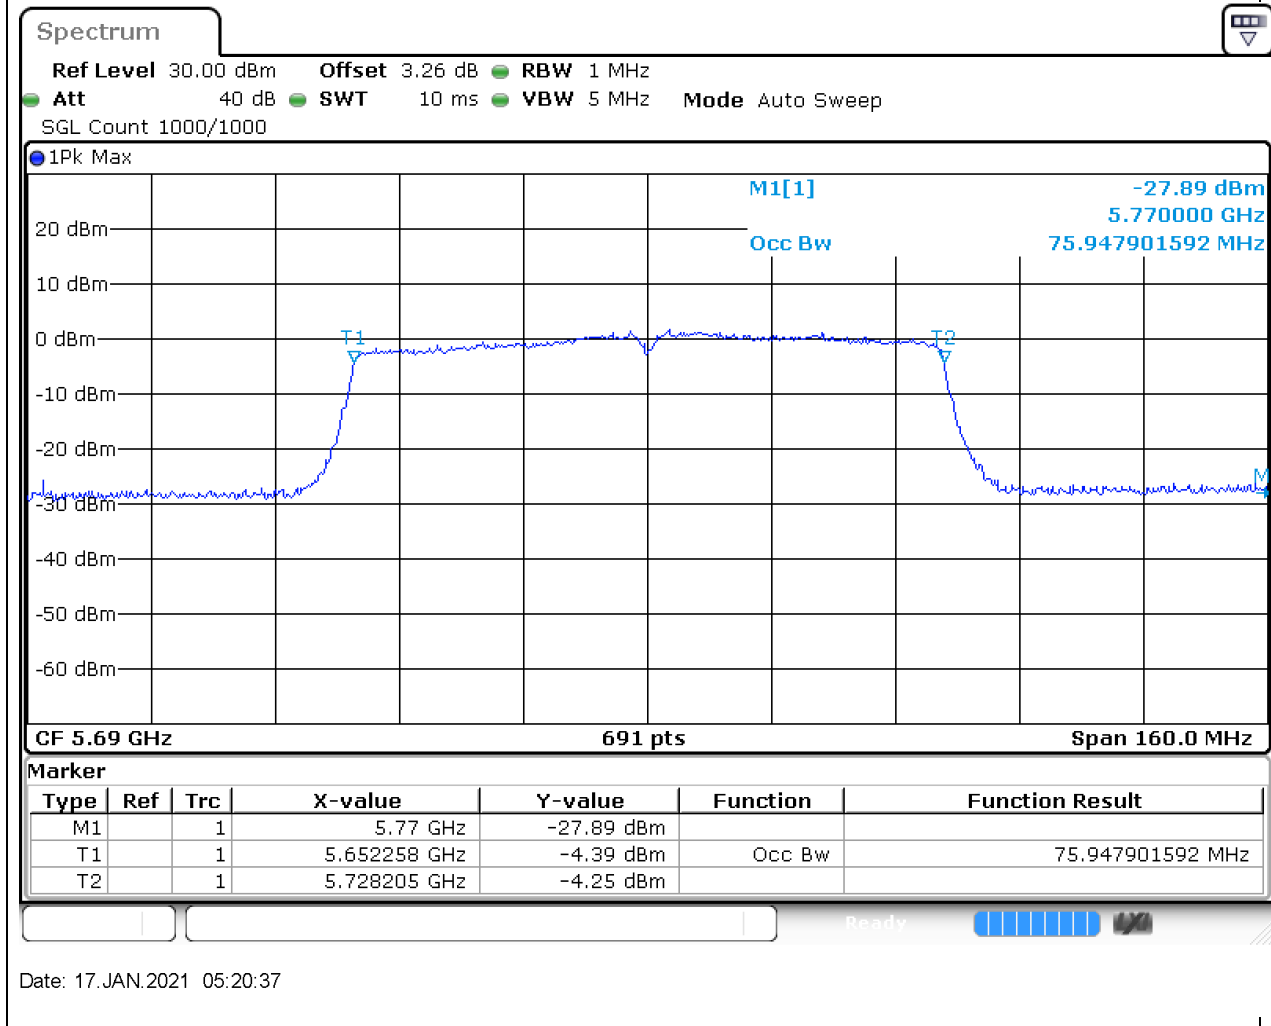

51. 802.11ac_80M_U-NII-2C_CH138

51.1. A.2.2-99% Bandwidth(NTNV)

Center Frequency (MHz)	OBW Power (%)	RBW (MHz)	Detector	Limit (MHz)	OBW (MHz)	Verdict
5690	99	1	Peak	0	75.947902	Unknown