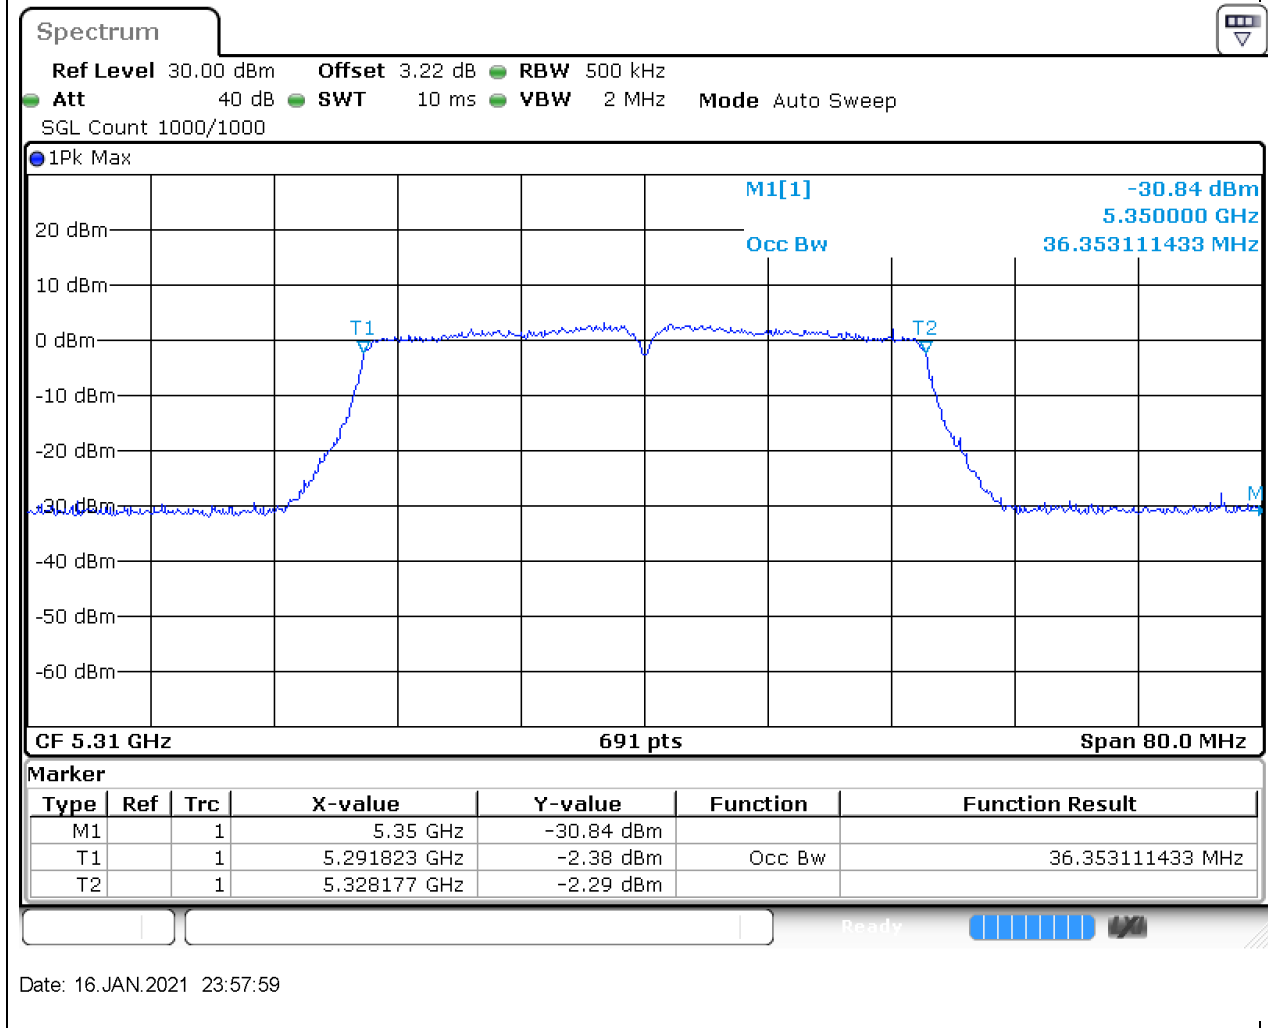

22. 802.11n_40M_U-NII-2A_H

22.1. A.2.2-99% Bandwidth(NTNV)

Center Frequency (MHz)	OBW Power (%)	RBW (MHz)	Detector	Limit (MHz)	OBW (MHz)	Verdict
5310	99	0.5	Peak	0	36.353111	Unknown