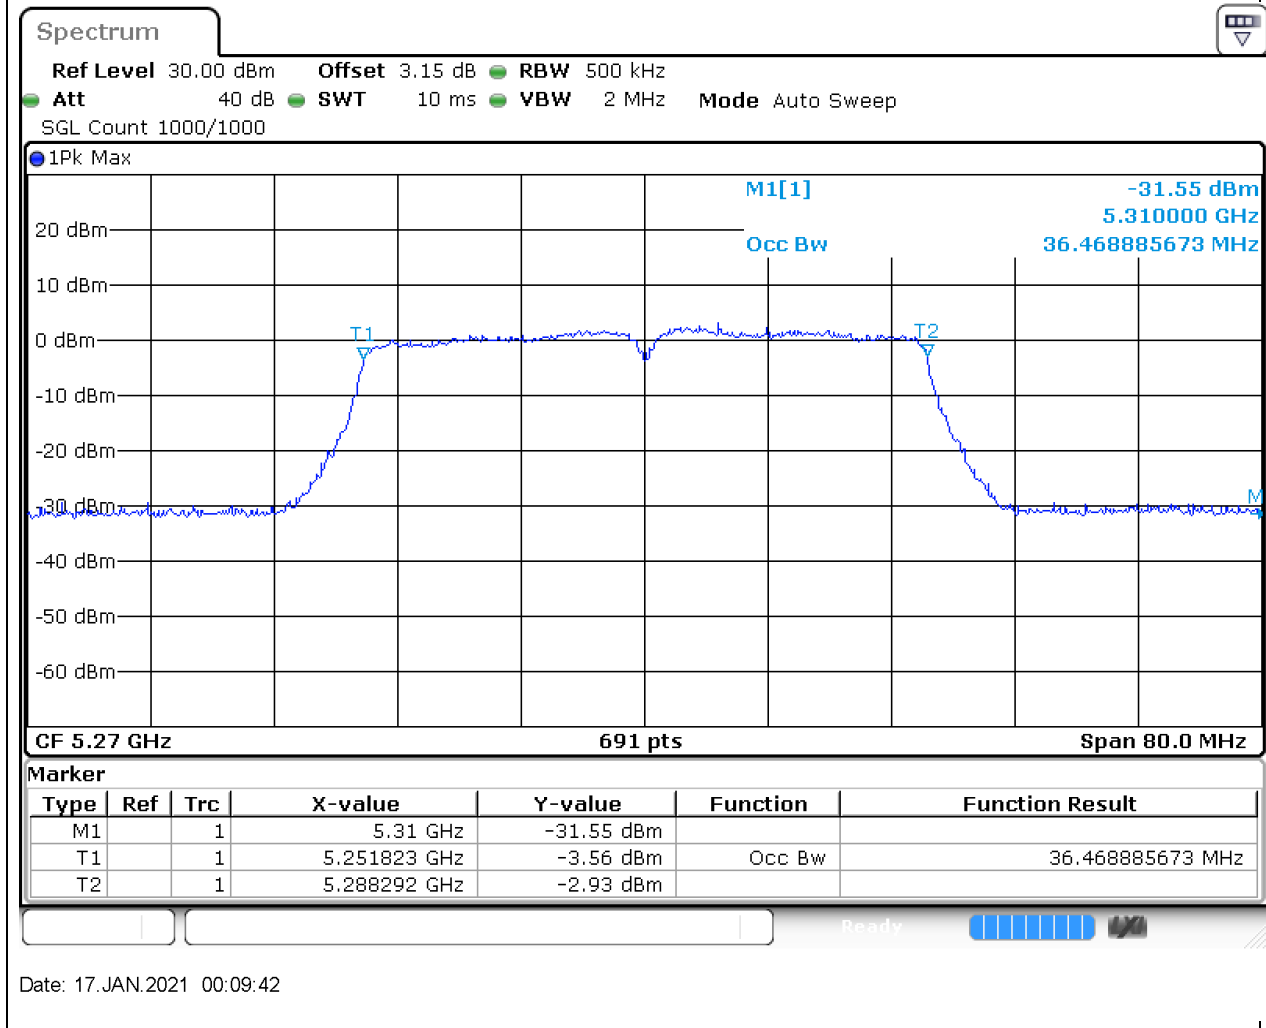

26. 802.11ac_40M_U-NII-2A_L

26.1. A.2.2-99% Bandwidth(NTNV)

Center Frequency (MHz)	OBW Power (%)	RBW (MHz)	Detector	Limit (MHz)	OBW (MHz)	Verdict
5270	99	0.5	Peak	0	36.468886	Unknown