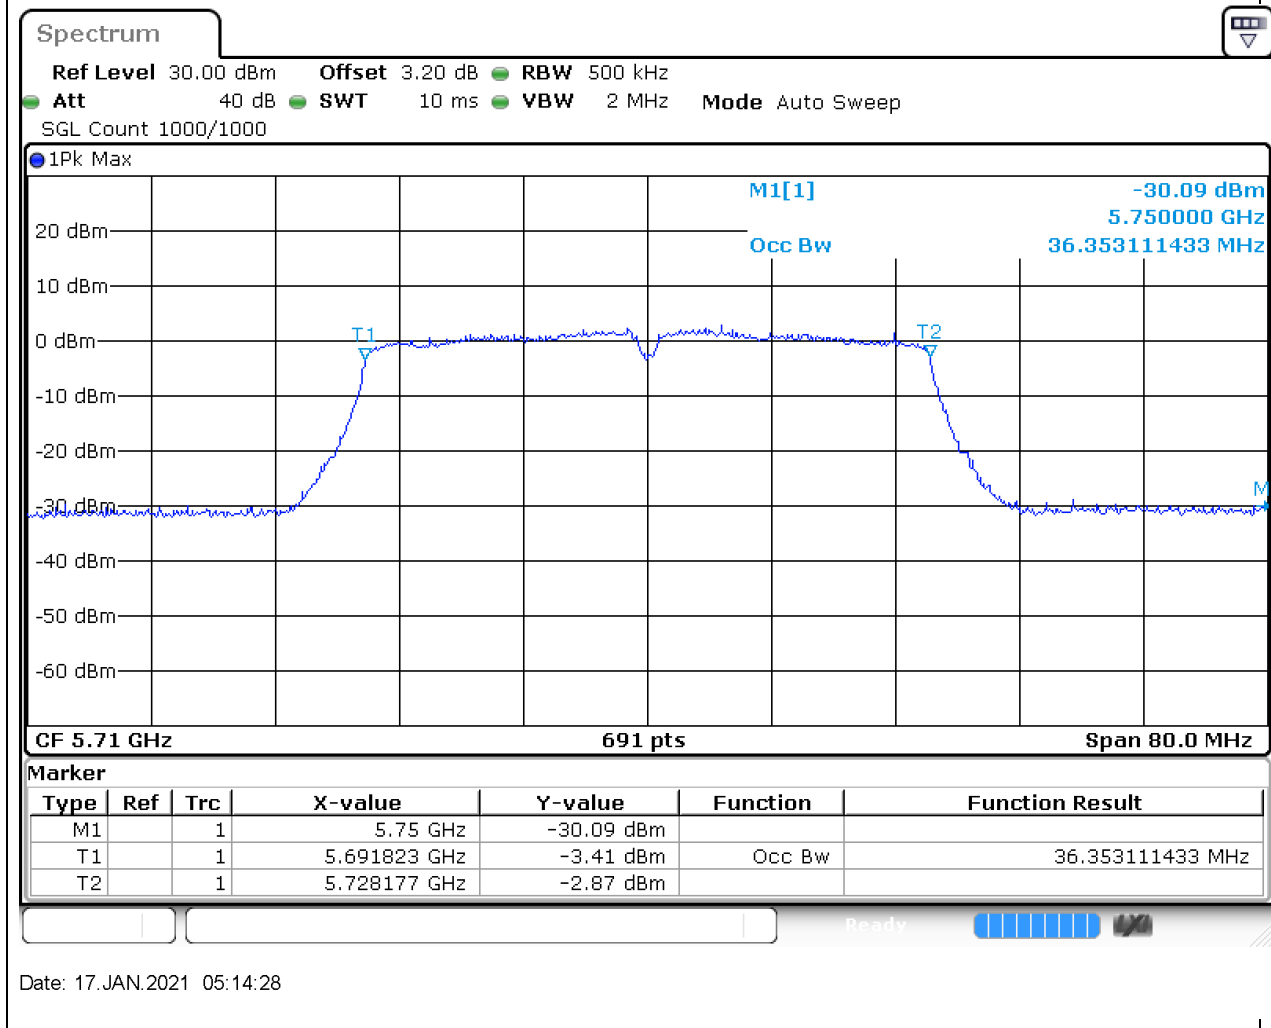

48. 802.11ac_40M_U-NII-2C_CH142

48.1. A.2.2-99% Bandwidth(NTNV)

Center Frequency (MHz)	OBW Power (%)	RBW (MHz)	Detector	Limit (MHz)	OBW (MHz)	Verdict
5710	99	0.5	Peak	0	36.353111	Unknown