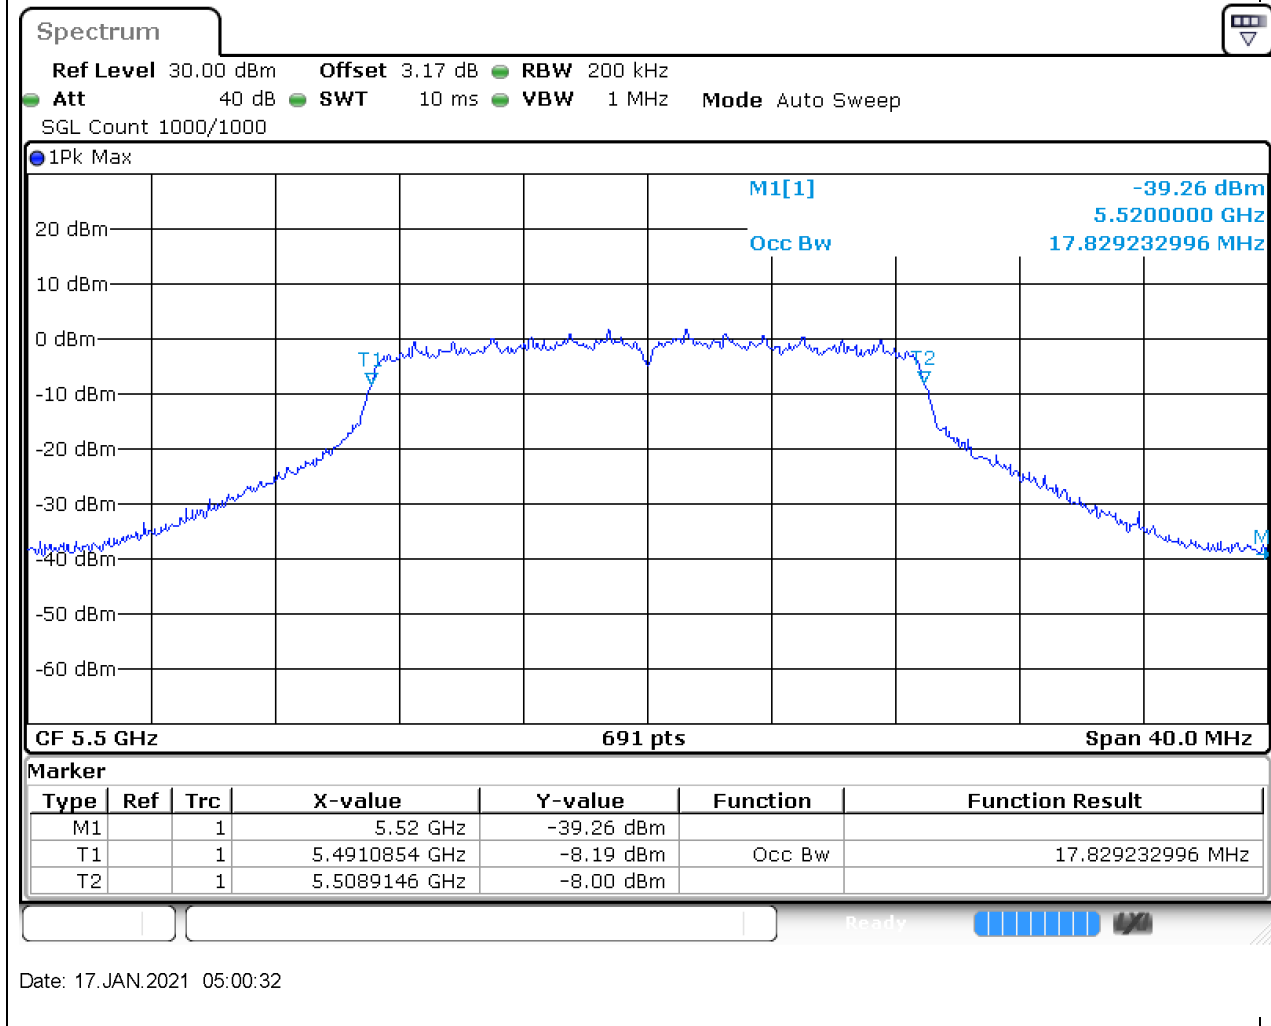

41. 802.11ac_20M_U-NII-2C_L

41.1. A.2.2-99% Bandwidth(NTNV)

Center Frequency (MHz)	OBW Power (%)	RBW (MHz)	Detector	Limit (MHz)	OBW (MHz)	Verdict
5500	99	0.2	Peak	0	17.829233	Unknown