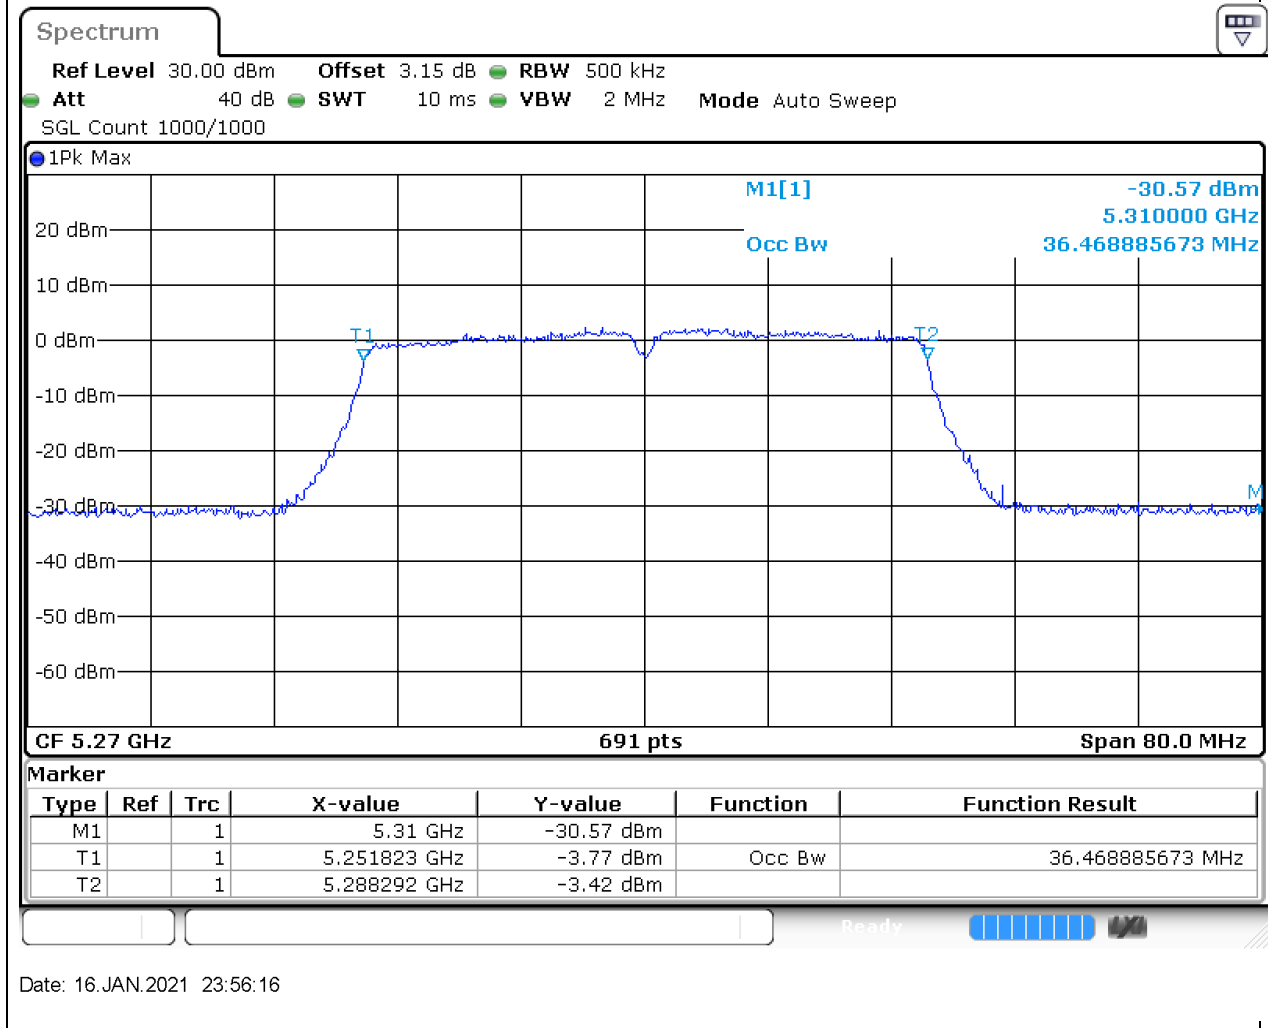

21. 802.11n_40M_U-NII-2A_L

21.1. A.2.2-99% Bandwidth(NTNV)

Center Frequency (MHz)	OBW Power (%)	RBW (MHz)	Detector	Limit (MHz)	OBW (MHz)	Verdict
5270	99	0.5	Peak	0	36.468886	Unknown