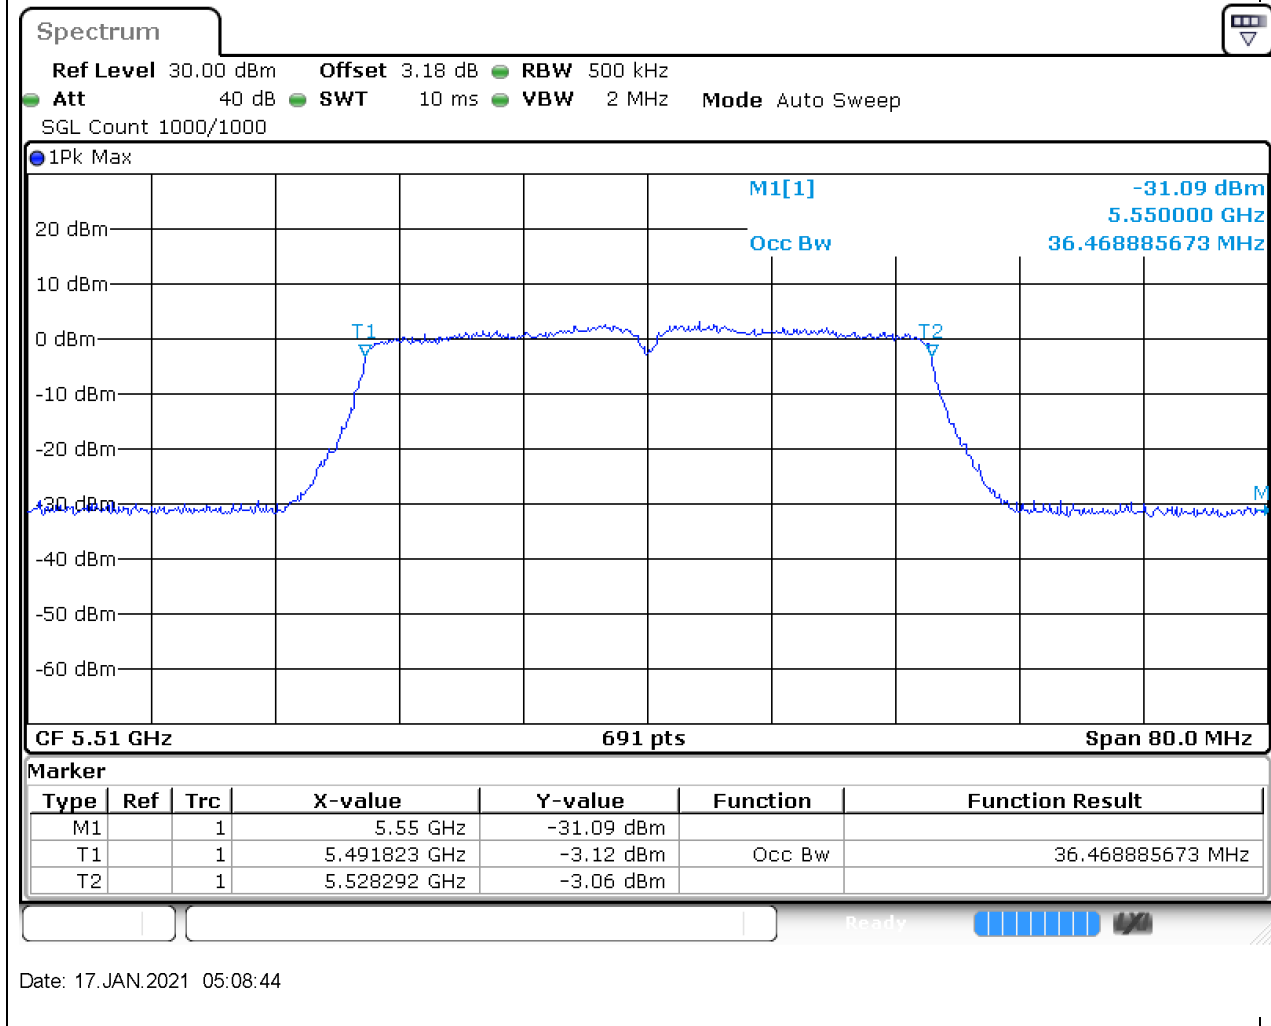

45. 802.11ac_40M_U-NII-2C_L

45.1. A.2.2-99% Bandwidth(NTNV)

Center Frequency (MHz)	OBW Power (%)	RBW (MHz)	Detector	Limit (MHz)	OBW (MHz)	Verdict
5510	99	0.5	Peak	0	36.468886	Unknown