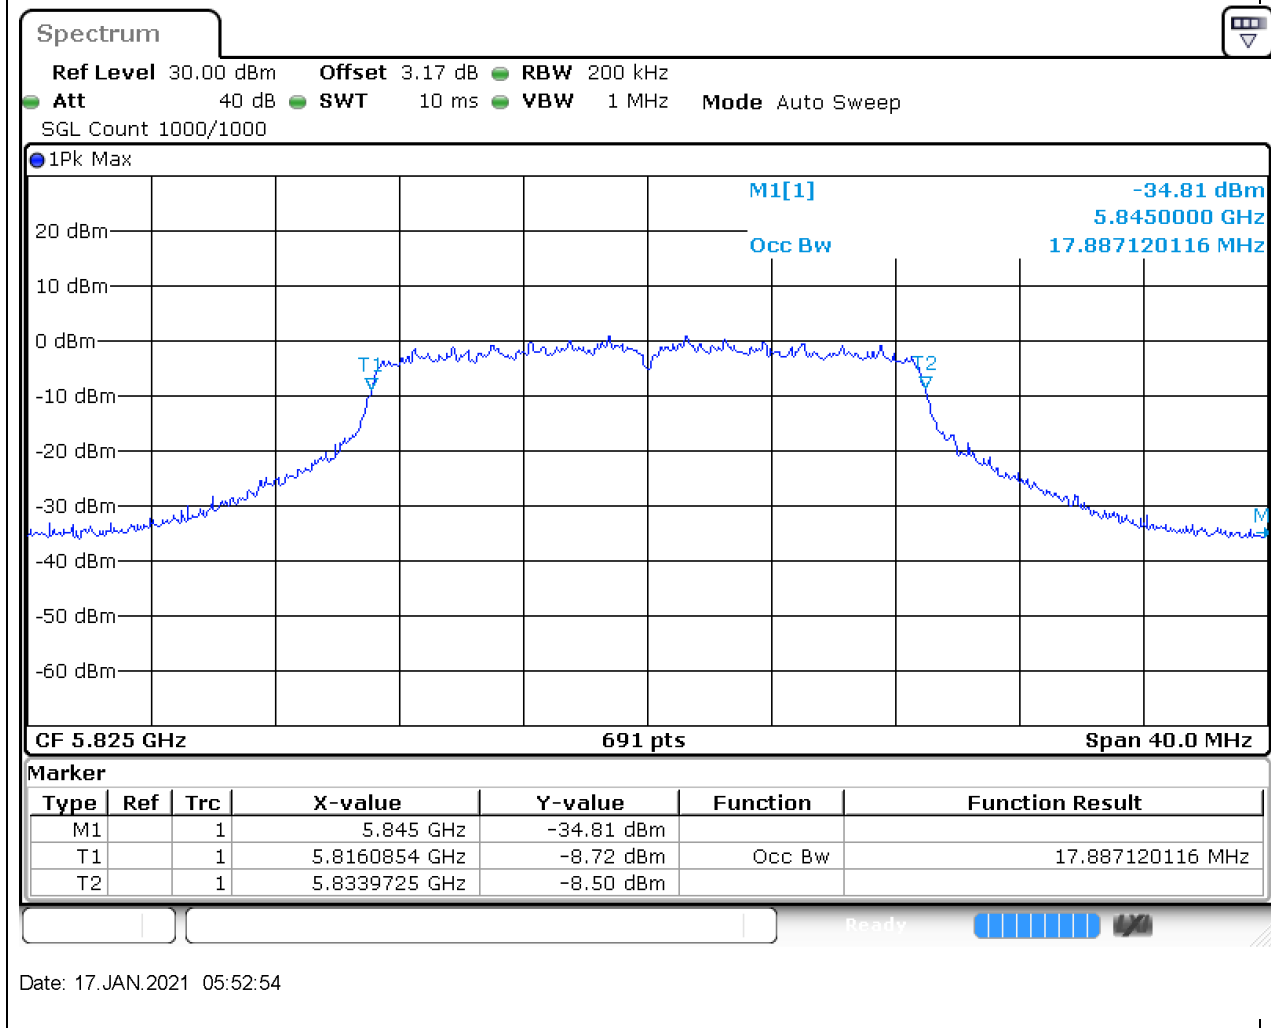

62. 802.11ac_20M_U-NII-3_H

62.1. A.2.2-99% Bandwidth(NTNV)

Center Frequency (MHz)	OBW Power (%)	RBW (MHz)	Detector	Limit (MHz)	OBW (MHz)	Verdict
5825	99	0.2	Peak	0	17.88712	Unknown