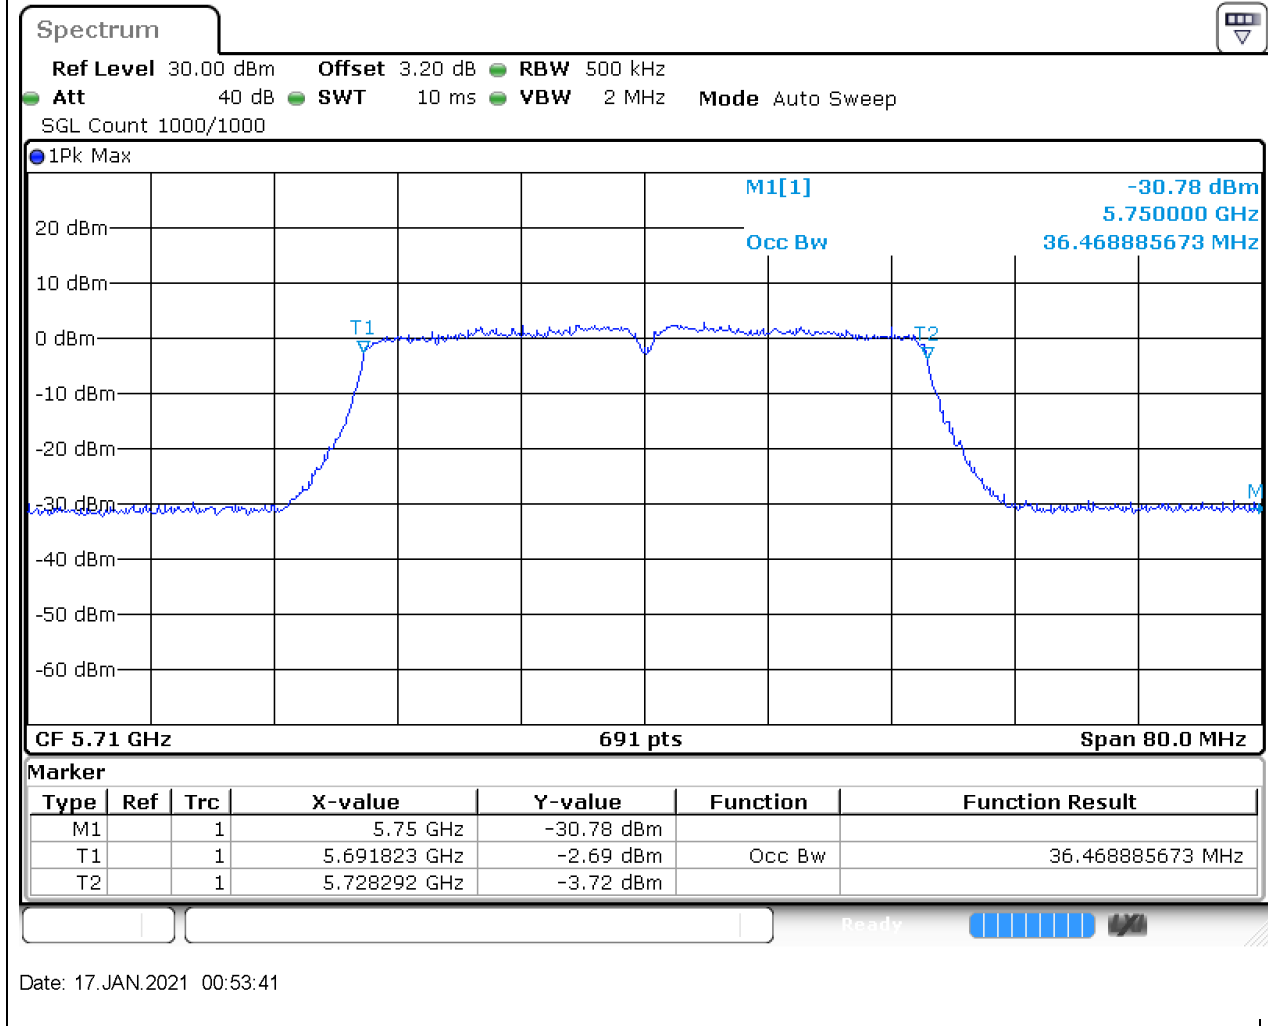

40. 802.11n_40M_U-NII-2C_CH142

40.1. A.2.2-99% Bandwidth(NTNV)

Center Frequency (MHz)	OBW Power (%)	RBW (MHz)	Detector	Limit (MHz)	OBW (MHz)	Verdict
5710	99	0.5	Peak	0	36.468886	Unknown