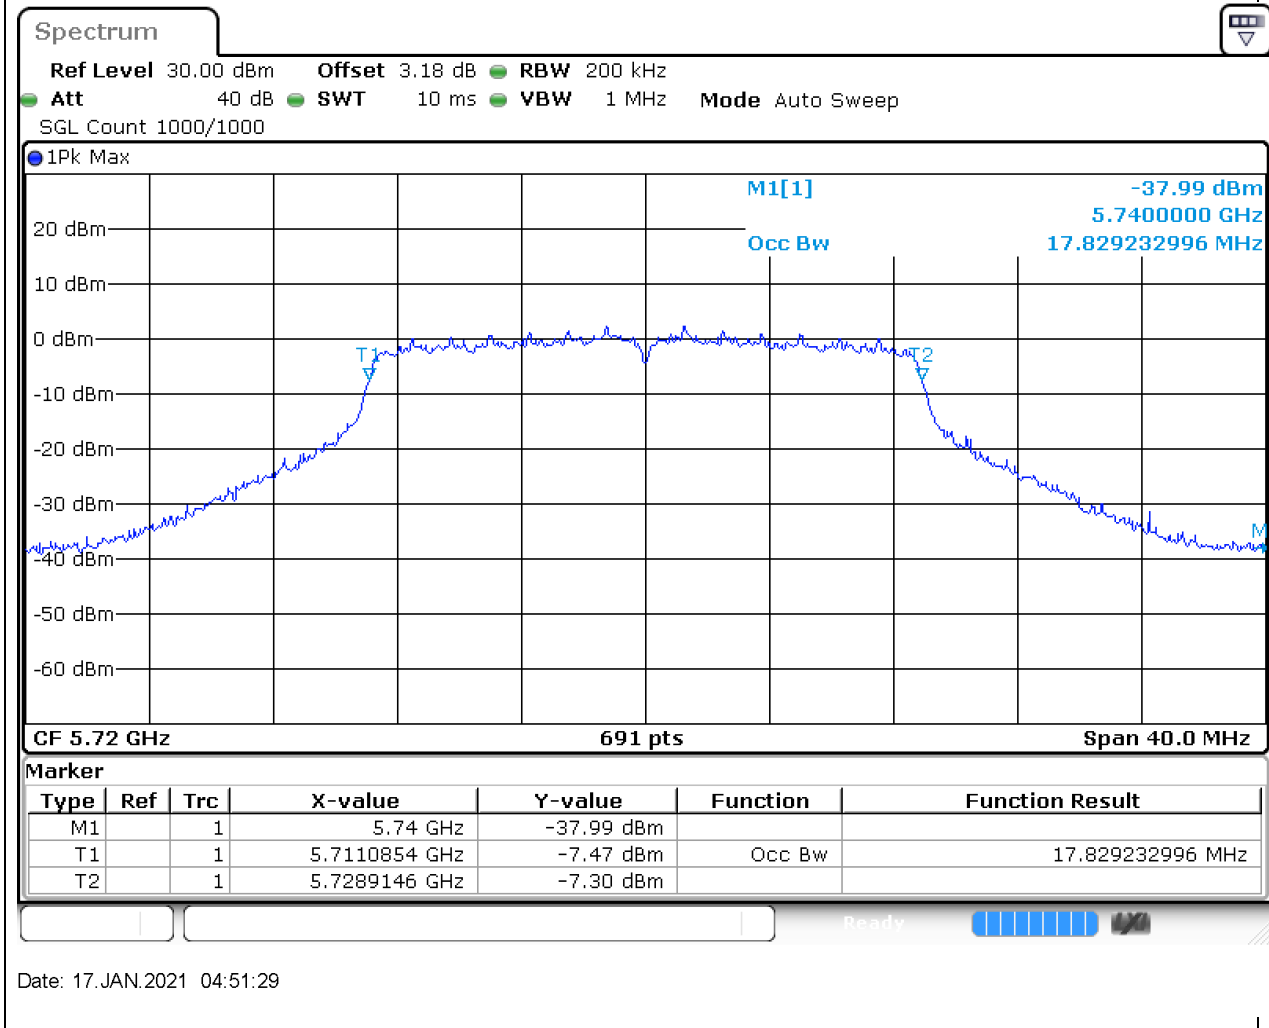

36. 802.11n_20M_U-NII-3_CH144

36.1. A.2.2-99% Bandwidth(NTNV)

Center Frequency (MHz)	OBW Power (%)	RBW (MHz)	Detector	Limit (MHz)	OBW (MHz)	Verdict
5720	99	0.2	Peak	0	17.829233	Unknown