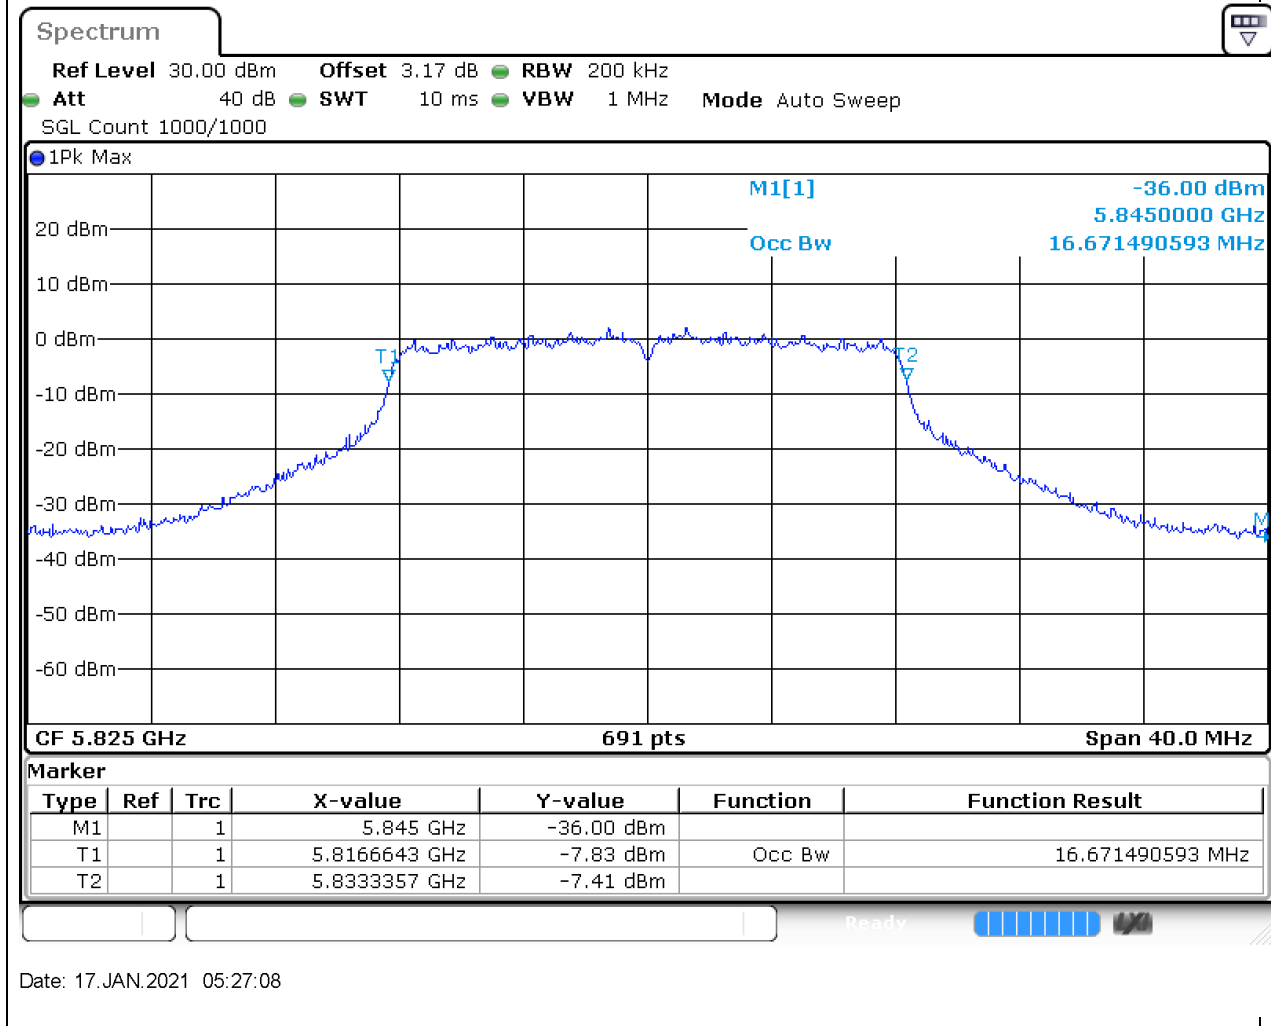

54. 802.11a_20M_U-NII-3_H

54.1. A.2.2-99% Bandwidth(NTNV)

Center Frequency (MHz)	OBW Power (%)	RBW (MHz)	Detector	Limit (MHz)	OBW (MHz)	Verdict
5825	99	0.2	Peak	0	16.671491	Unknown