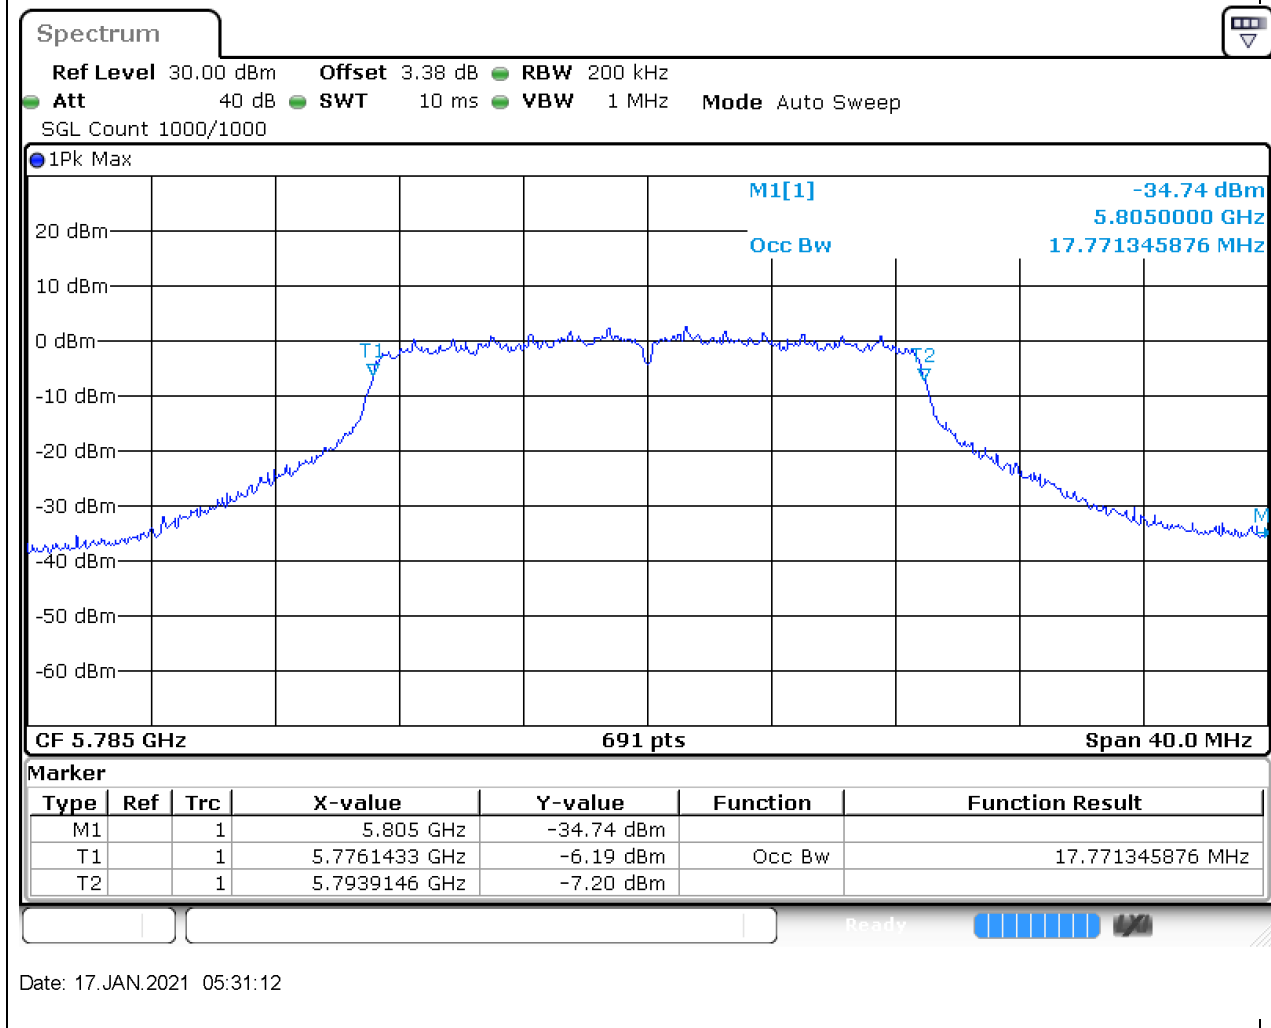

56. 802.11n_20M_U-NII-3_M

56.1. A.2.2-99% Bandwidth(NTNV)

Center Frequency (MHz)	OBW Power (%)	RBW (MHz)	Detector	Limit (MHz)	OBW (MHz)	Verdict
5785	99	0.2	Peak	0	17.771346	Unknown