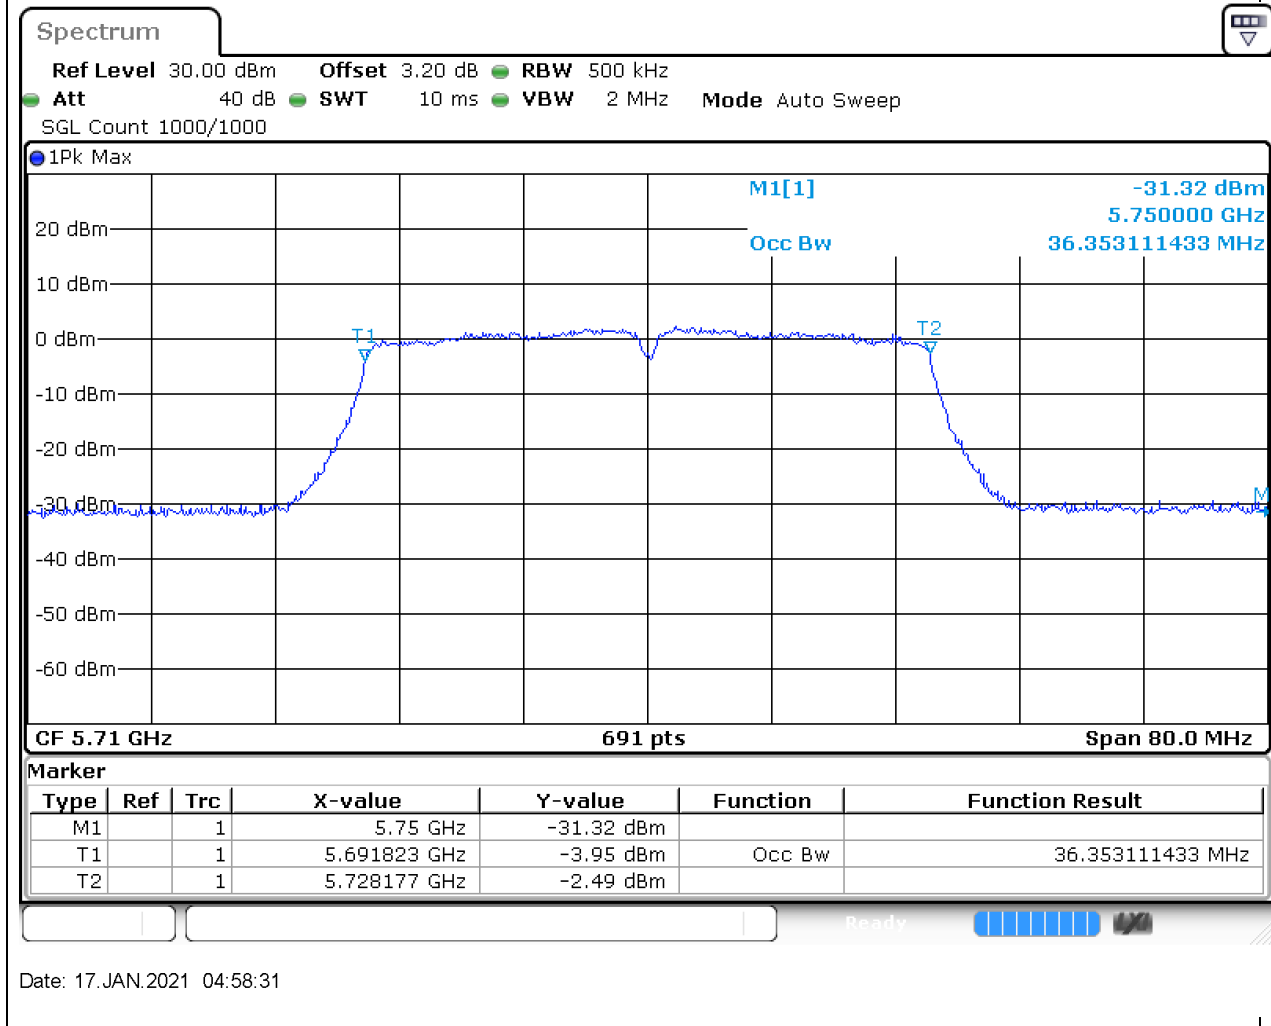

40. 802.11n_40M_U-NII-2C_CH142

40.1. A.2.2-99% Bandwidth(NTNV)

Center Frequency (MHz)	OBW Power (%)	RBW (MHz)	Detector	Limit (MHz)	OBW (MHz)	Verdict
5710	99	0.5	Peak	0	36.353111	Unknown