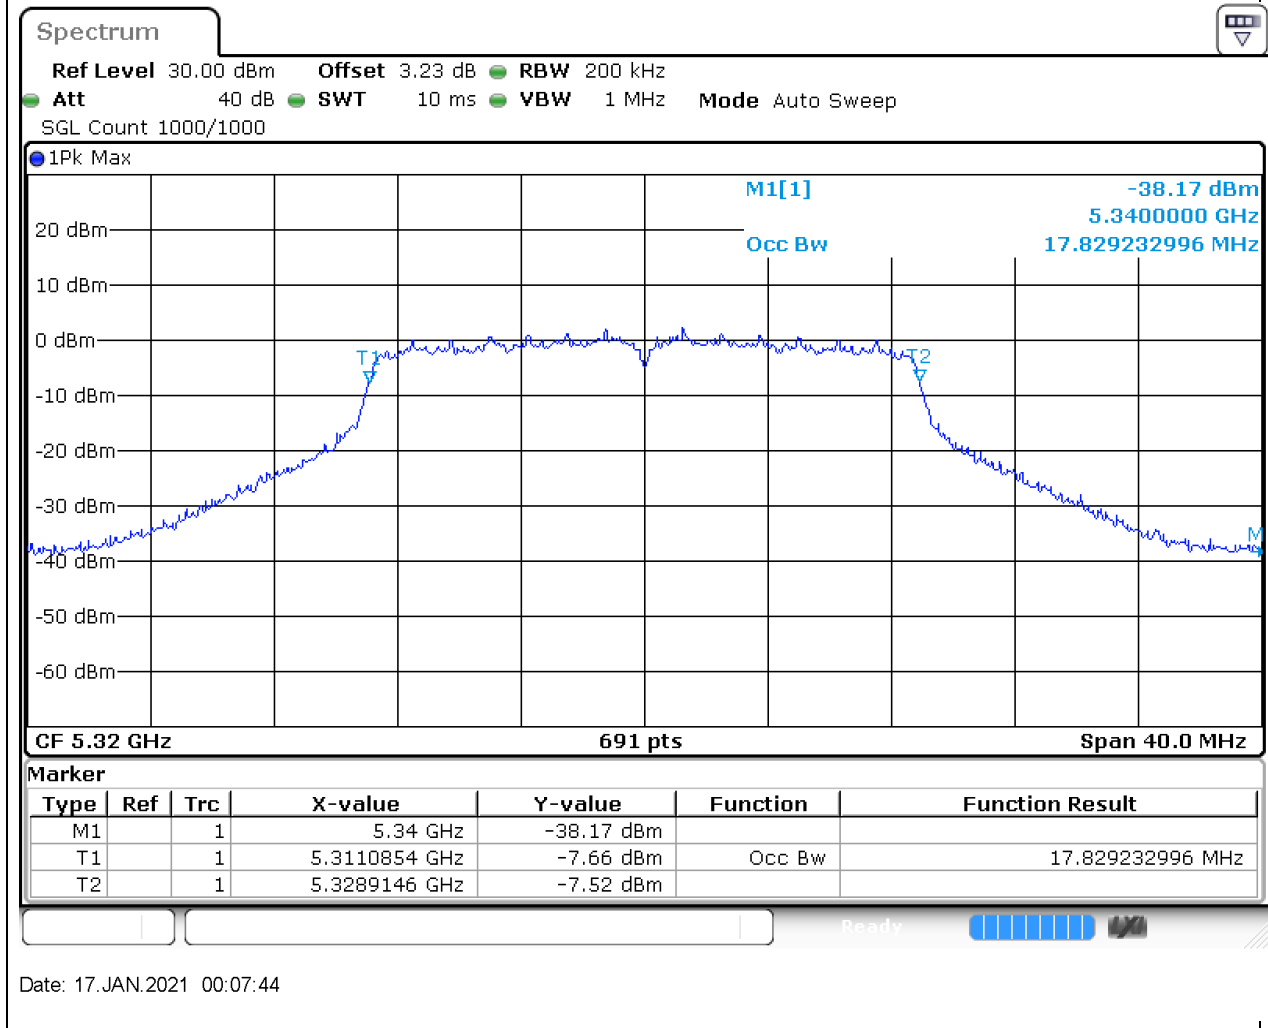

25. 802.11ac_20M_U-NII-2A_H

25.1. A.2.2-99% Bandwidth(NTNV)

Center Frequency (MHz)	OBW Power (%)	RBW (MHz)	Detector	Limit (MHz)	OBW (MHz)	Verdict
5320	99	0.2	Peak	0	17.829233	Unknown