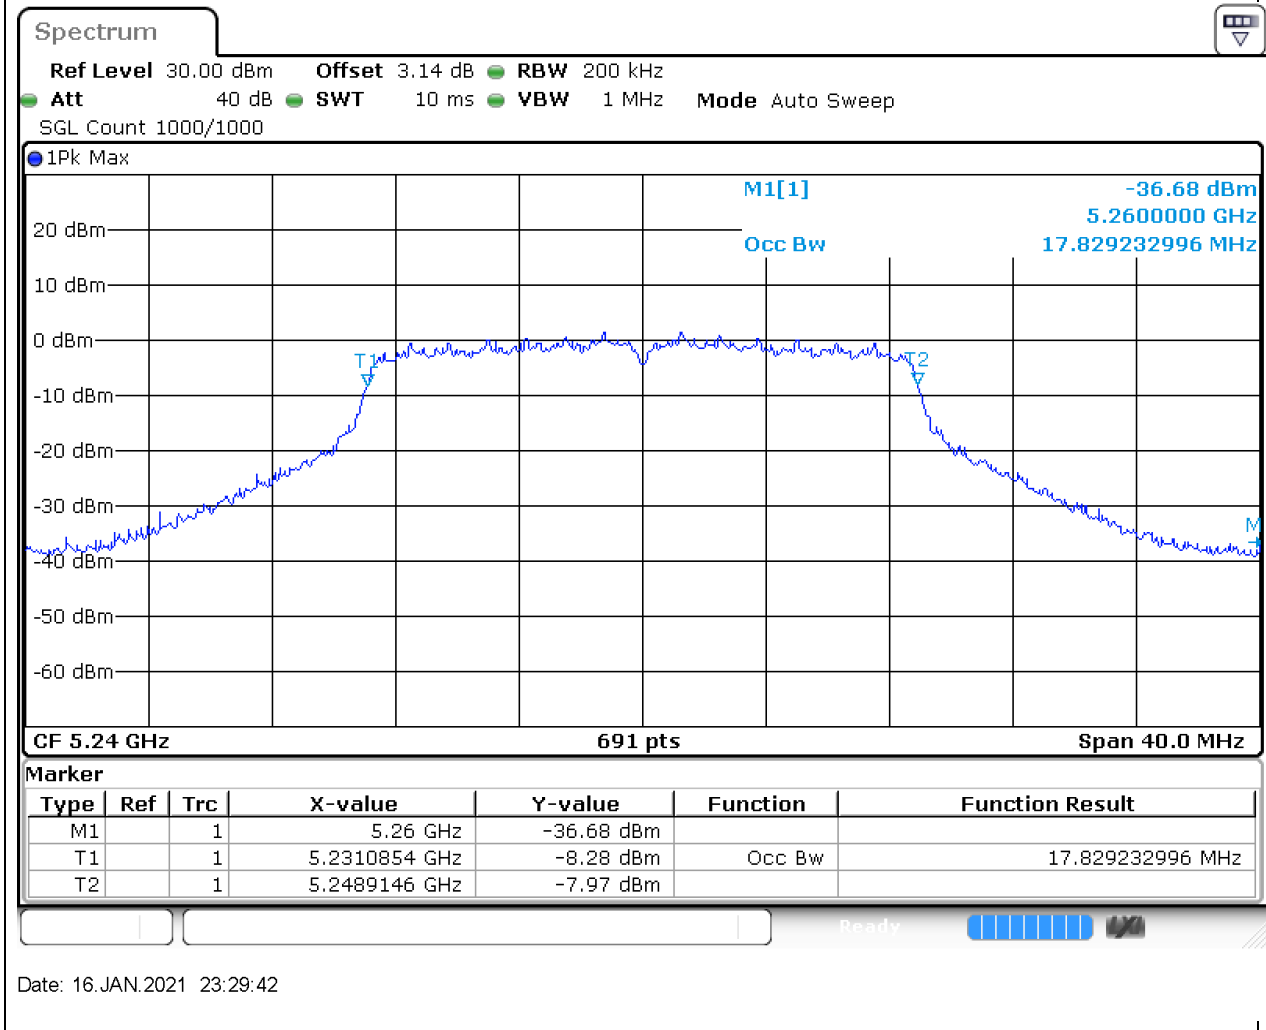

11. 802.11ac_20M_U-NII-1_H

11.1. A.2.2-99% Bandwidth(NTNV)

Center Frequency (MHz)	OBW Power (%)	RBW (MHz)	Detector	Limit (MHz)	OBW (MHz)	Verdict
5240	99	0.2	Peak	0	17.829233	Unknown