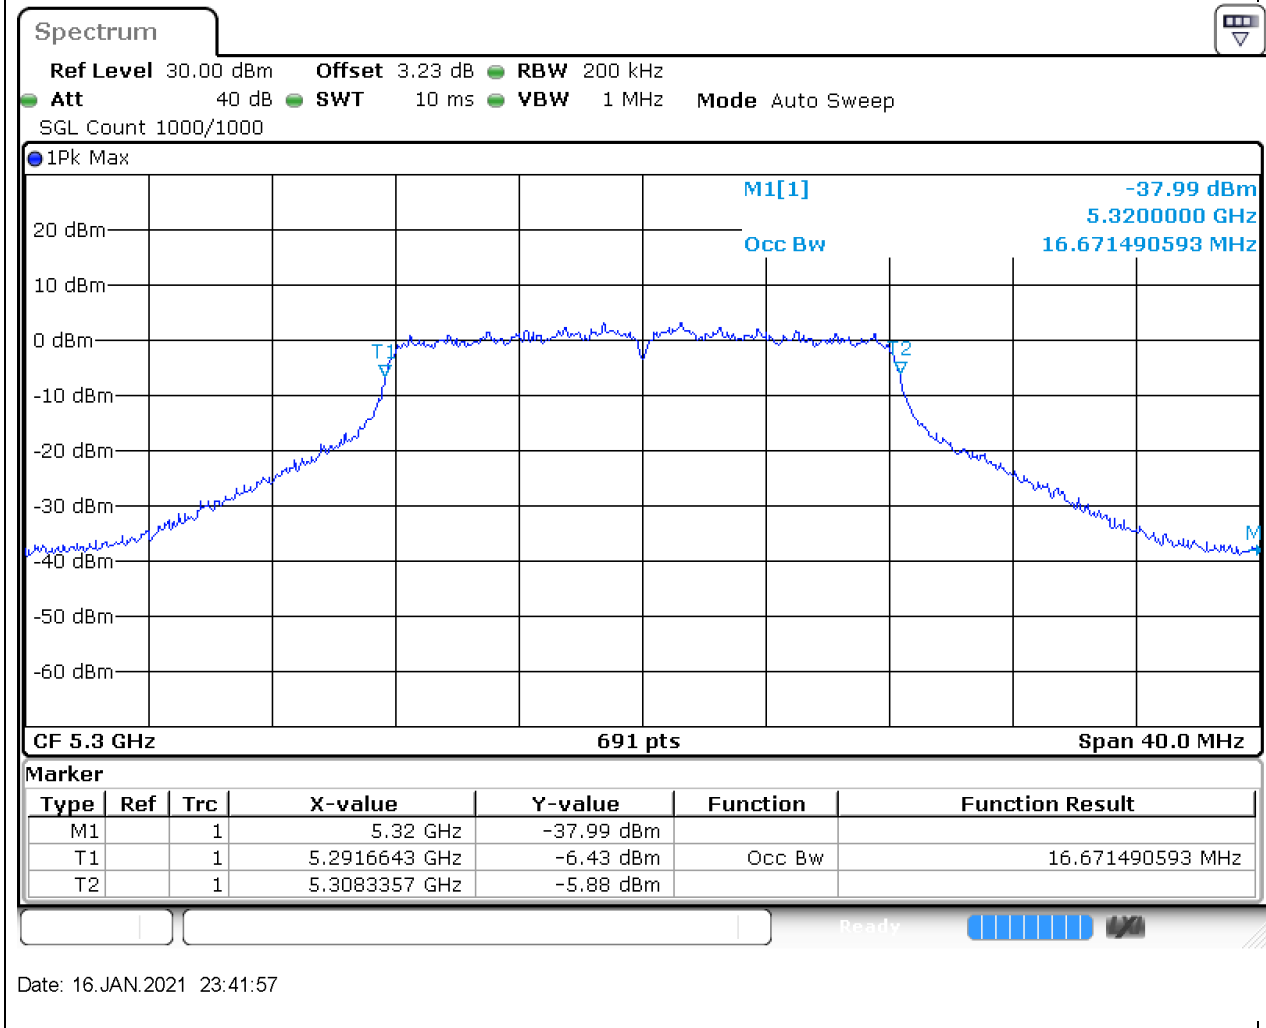

16. 802.11a_20M_U-NII-2A_M

16.1. A.2.2-99% Bandwidth(NTNV)

Center Frequency (MHz)	OBW Power (%)	RBW (MHz)	Detector	Limit (MHz)	OBW (MHz)	Verdict
5300	99	0.2	Peak	0	16.671491	Unknown