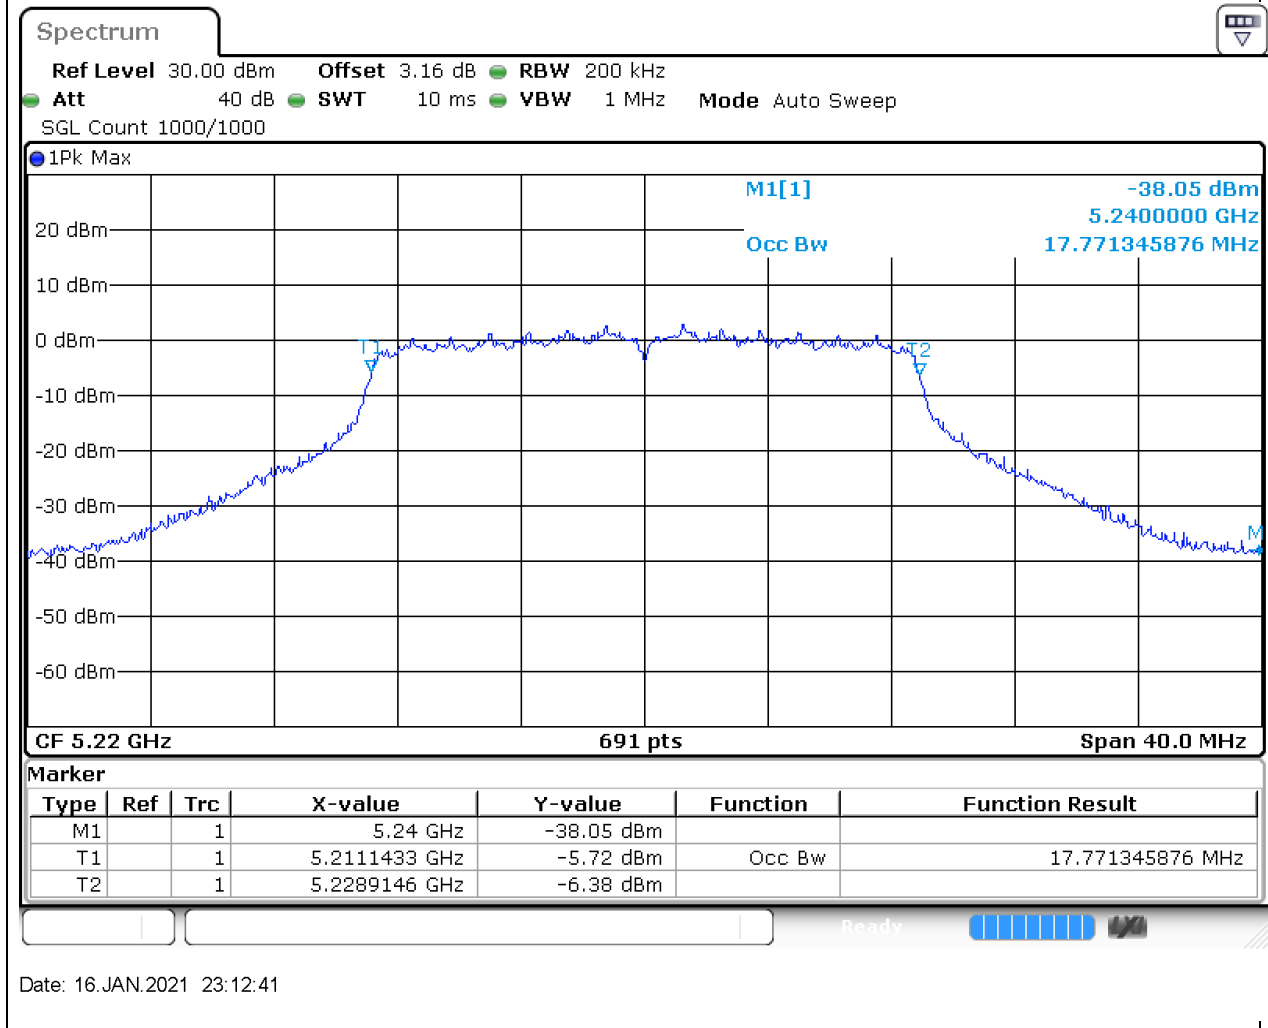

5. 802.11n_20M_U-NII-1_M

5.1. A.2.2-99% Bandwidth(NTNV)

Center Frequency (MHz)	OBW Power (%)	RBW (MHz)	Detector	Limit (MHz)	OBW (MHz)	Verdict
5220	99	0.2	Peak	0	17.771346	Unknown