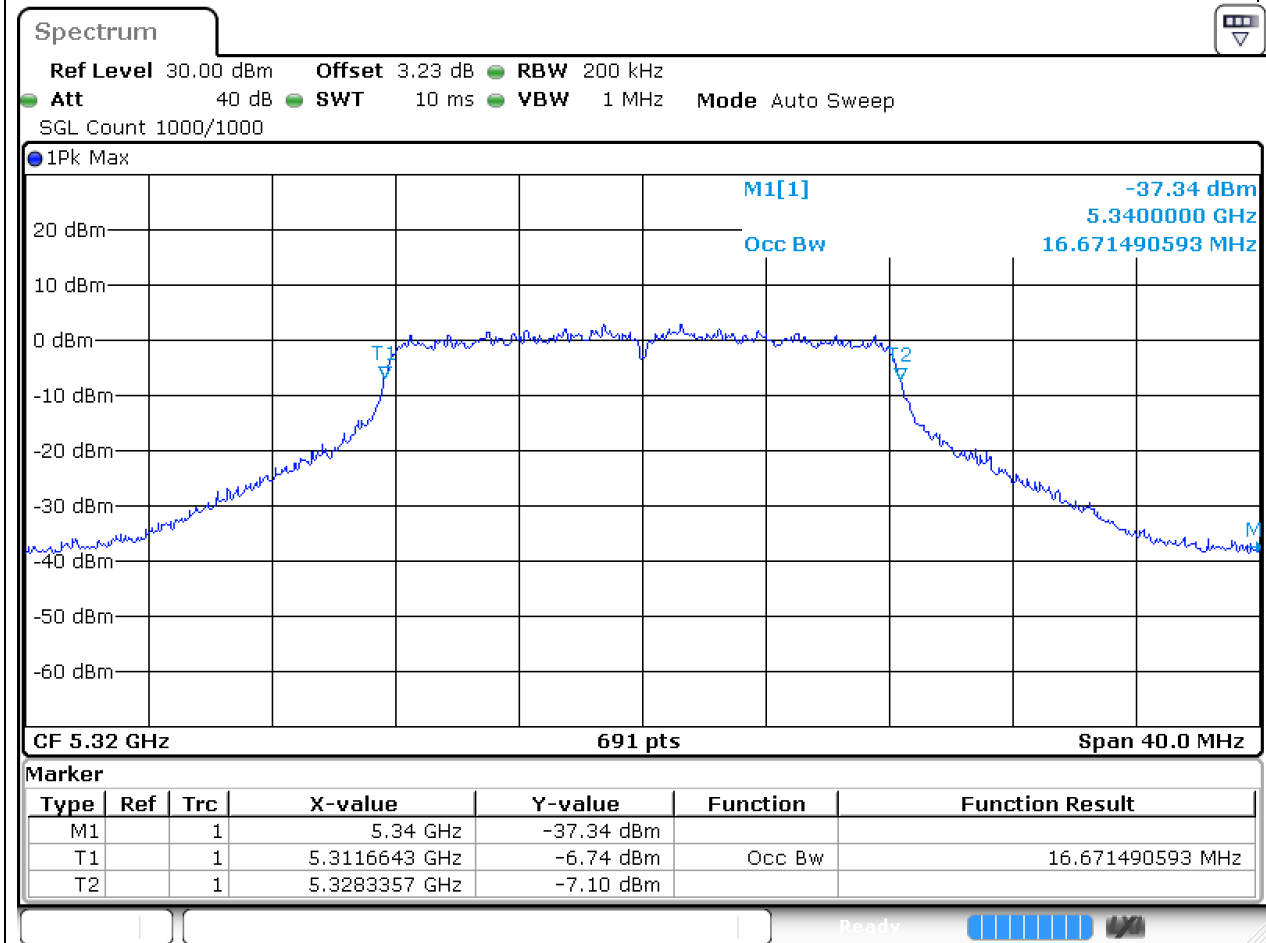

17. 802.11a_20M_U-NII-2A_H

17.1. A.2.2-99% Bandwidth(NTNV)

Center Frequency (MHz)	OBW Power (%)	RBW (MHz)	Detector	Limit (MHz)	OBW (MHz)	Verdict
5320	99	0.2	Peak	0	16.671491	Unknown

Date: 16.JAN.2021 23:43:47