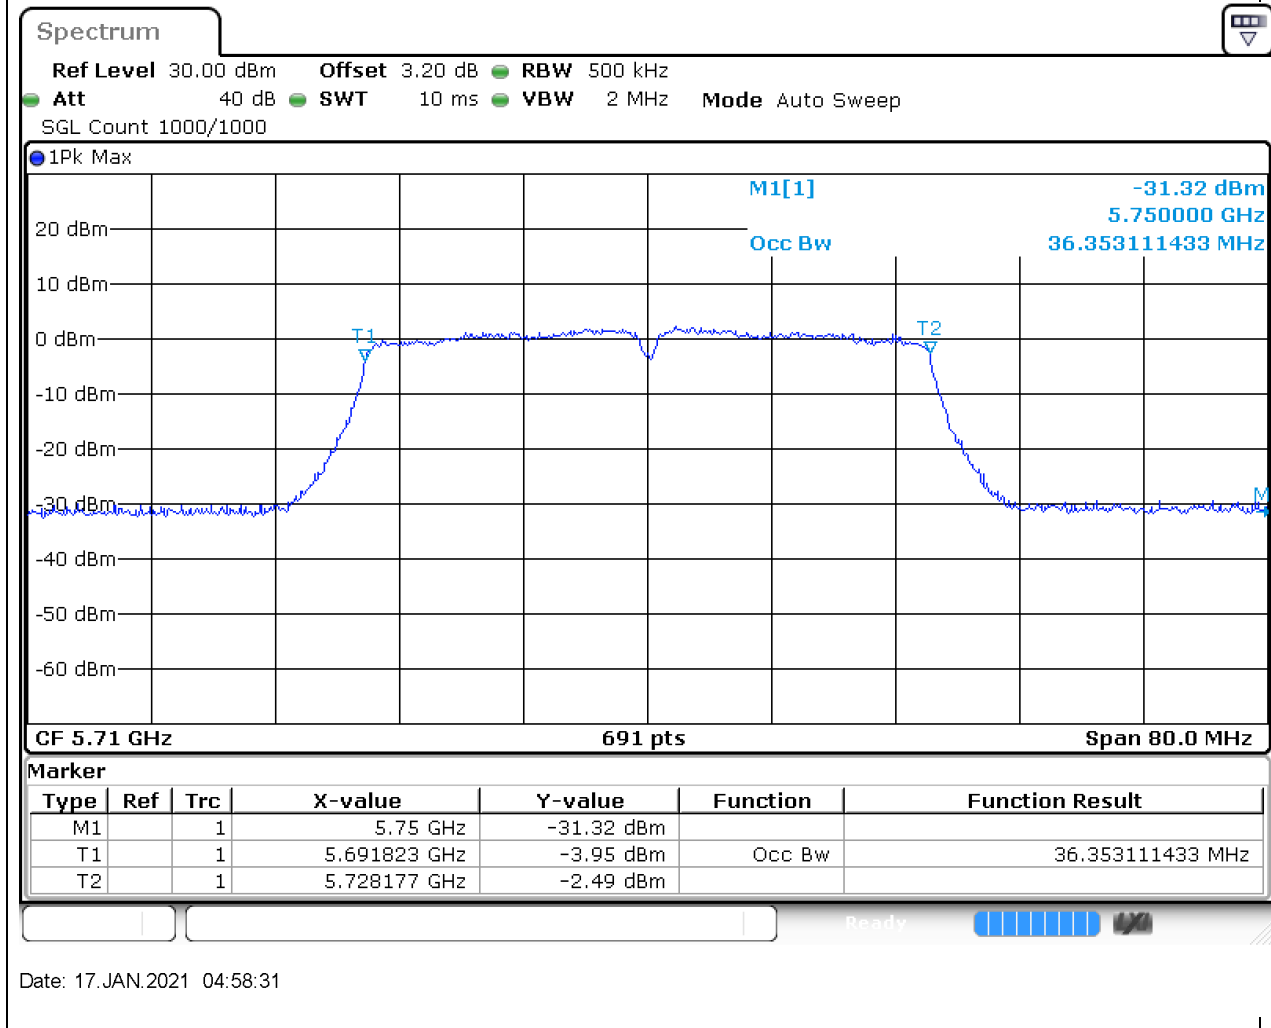

40. 802.11n_40M_U-NII-3_CH142

40.1. A.2.2-99% Bandwidth(NTNV)

Center Frequency (MHz)	OBW Power (%)	RBW (MHz)	Detector	Limit (MHz)	OBW (MHz)	Verdict
5710	99	0.5	Peak	0	36.353111	Unknown