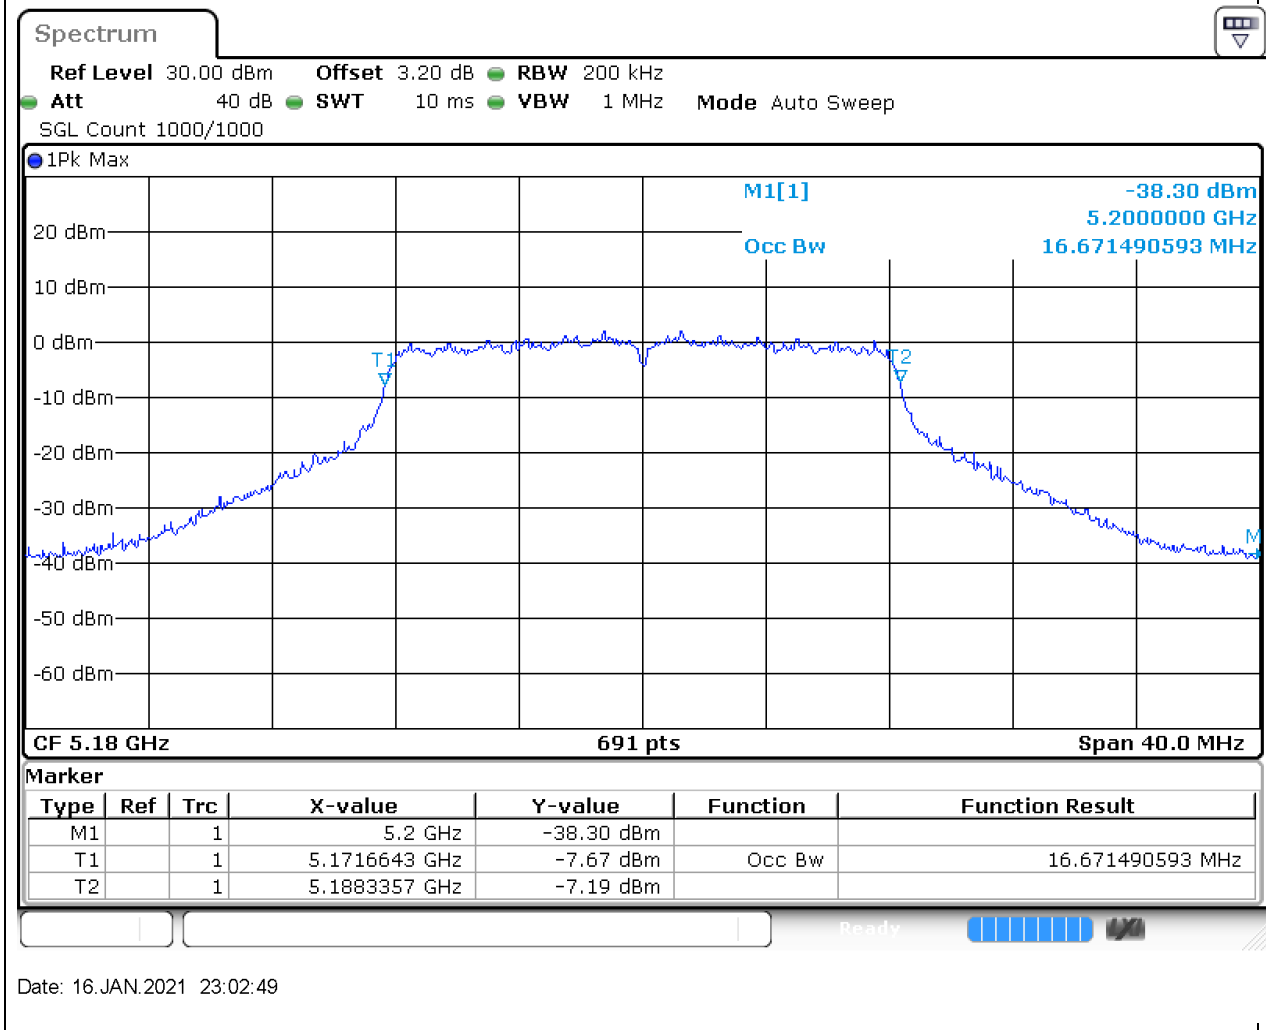

Aux. Antenna

1. 802.11a_20M_U-NII-1_L

1.1. A.2.2-99% Bandwidth(NTNV)

Center Frequency (MHz)	OBW Power (%)	RBW (MHz)	Detector	Limit (MHz)	OBW (MHz)	Verdict
5180	99	0.2	Peak	0	16.671491	Unknow