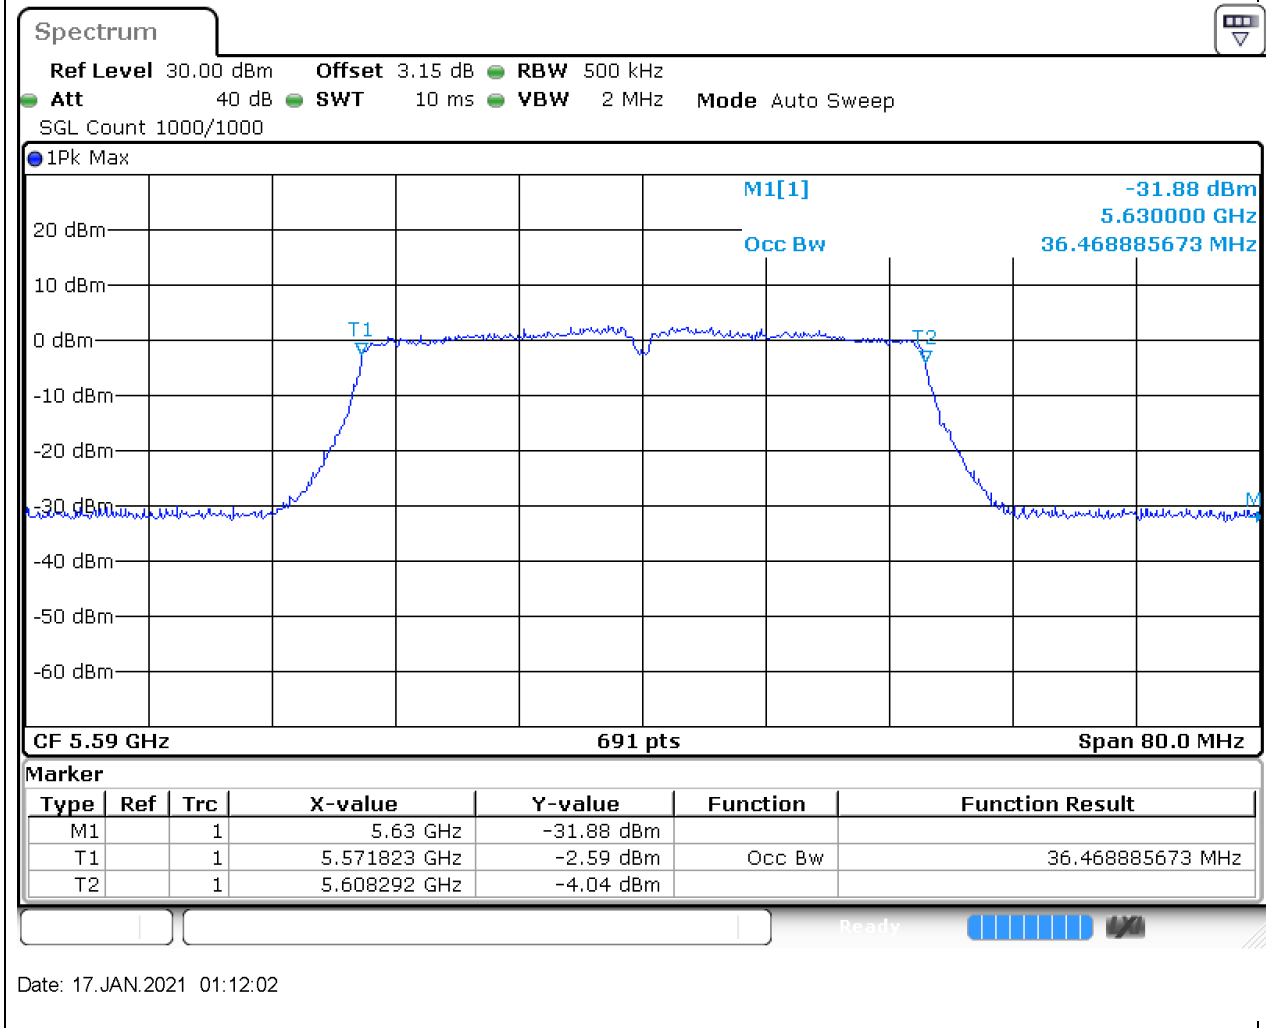

46. 802.11ac_40M_U-NII-2C_M

46.1. A.2.2-99% Bandwidth(NTNV)

Center Frequency (MHz)	OBW Power (%)	RBW (MHz)	Detector	Limit (MHz)	OBW (MHz)	Verdict
5590	99	0.5	Peak	0	36.468886	Unknown