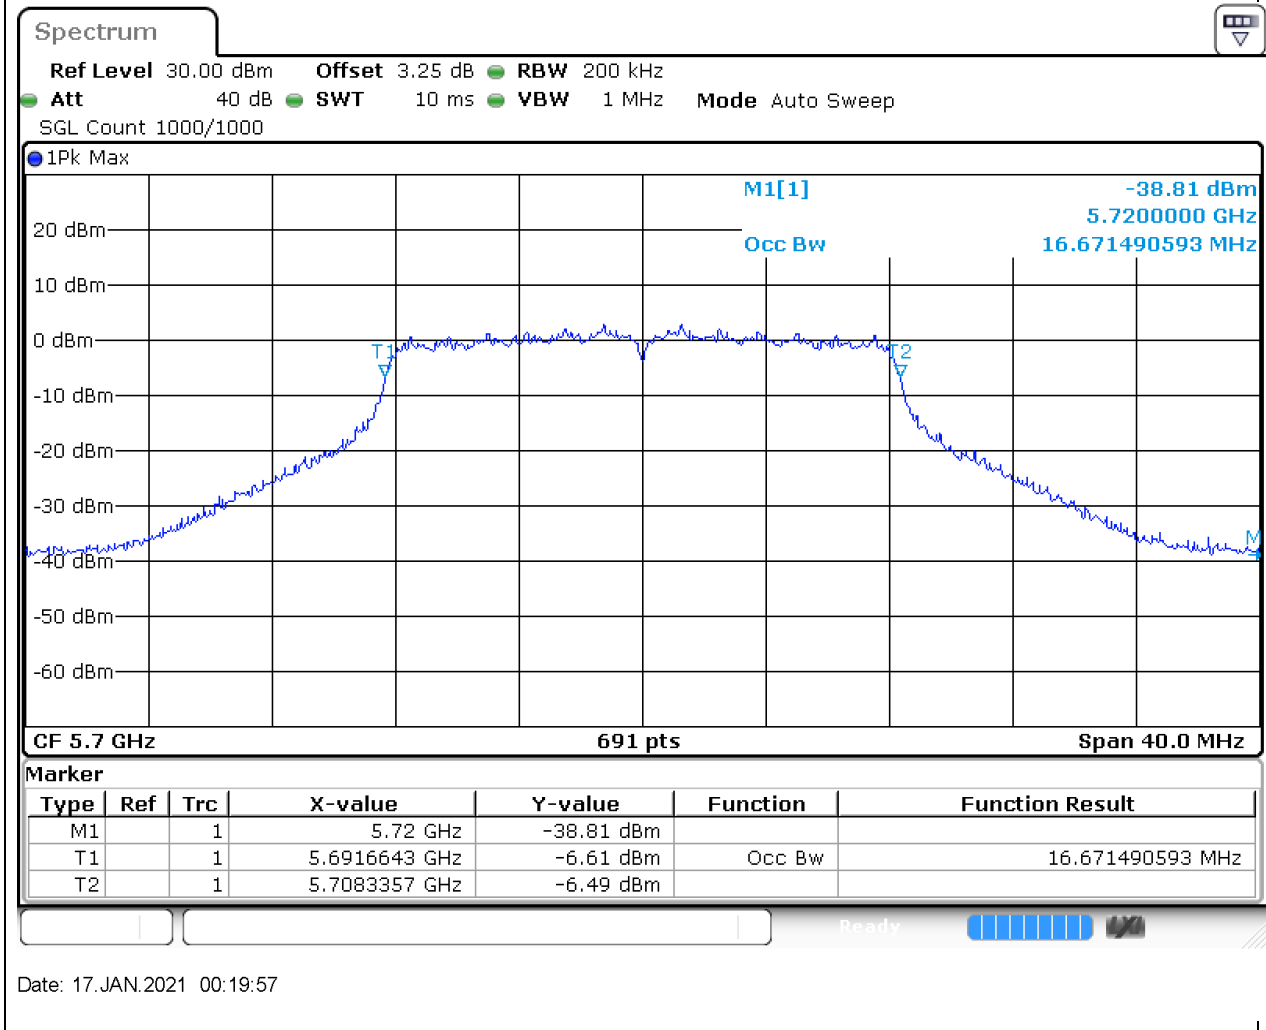

31. 802.11a_20M_U-NII-2C_H

31.1. A.2.2-99% Bandwidth(NTNV)

Center Frequency (MHz)	OBW Power (%)	RBW (MHz)	Detector	Limit (MHz)	OBW (MHz)	Verdict
5700	99	0.2	Peak	0	16.671491	Unknown