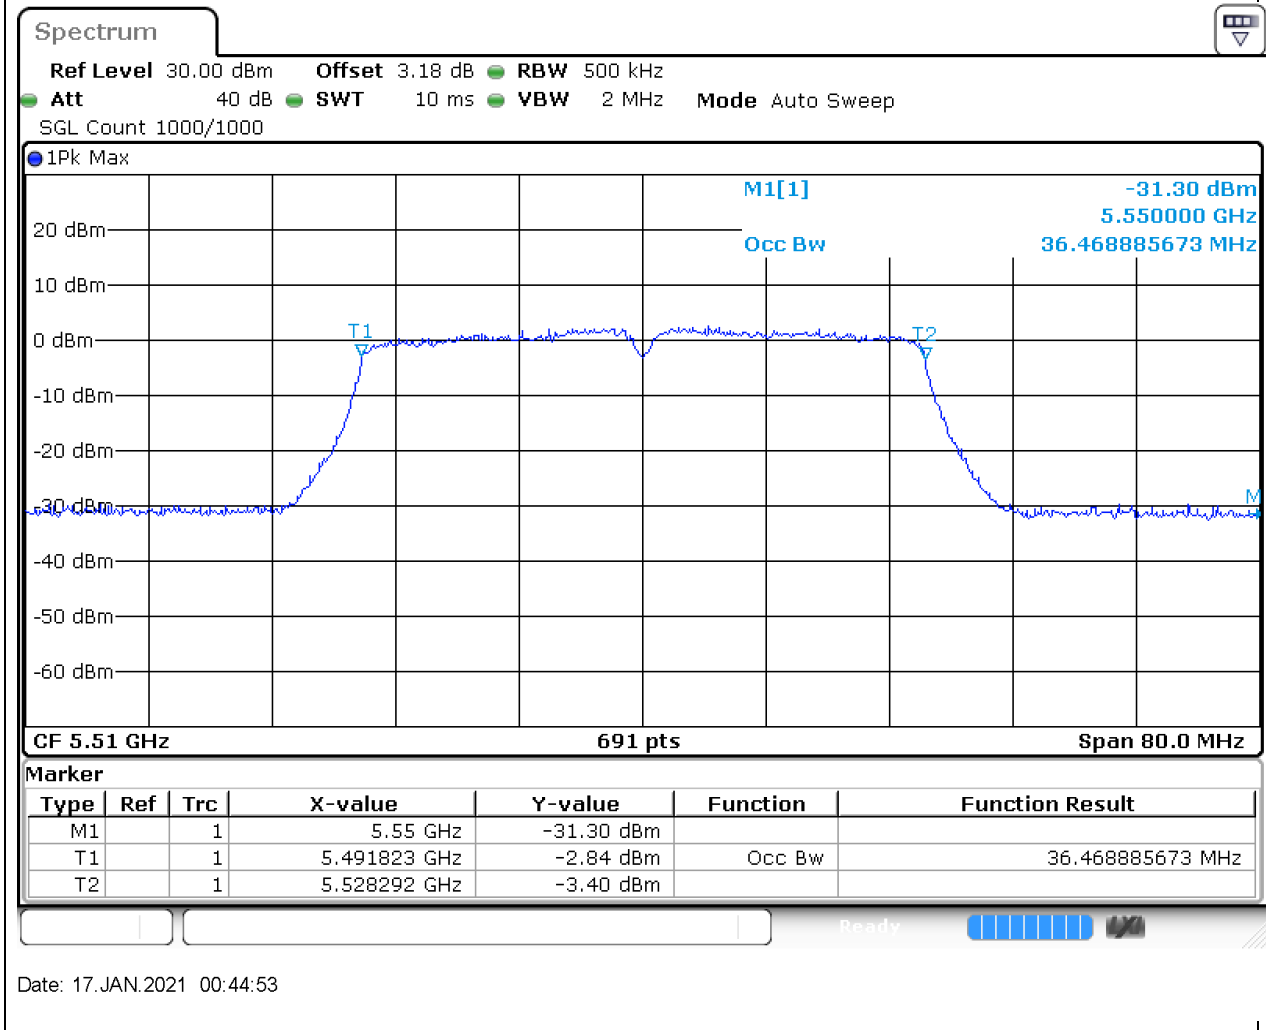

37. 802.11n_40M_U-NII-2C_L

37.1. A.2.2-99% Bandwidth(NTNV)

Center Frequency (MHz)	OBW Power (%)	RBW (MHz)	Detector	Limit (MHz)	OBW (MHz)	Verdict
5510	99	0.5	Peak	0	36.468886	Unknown