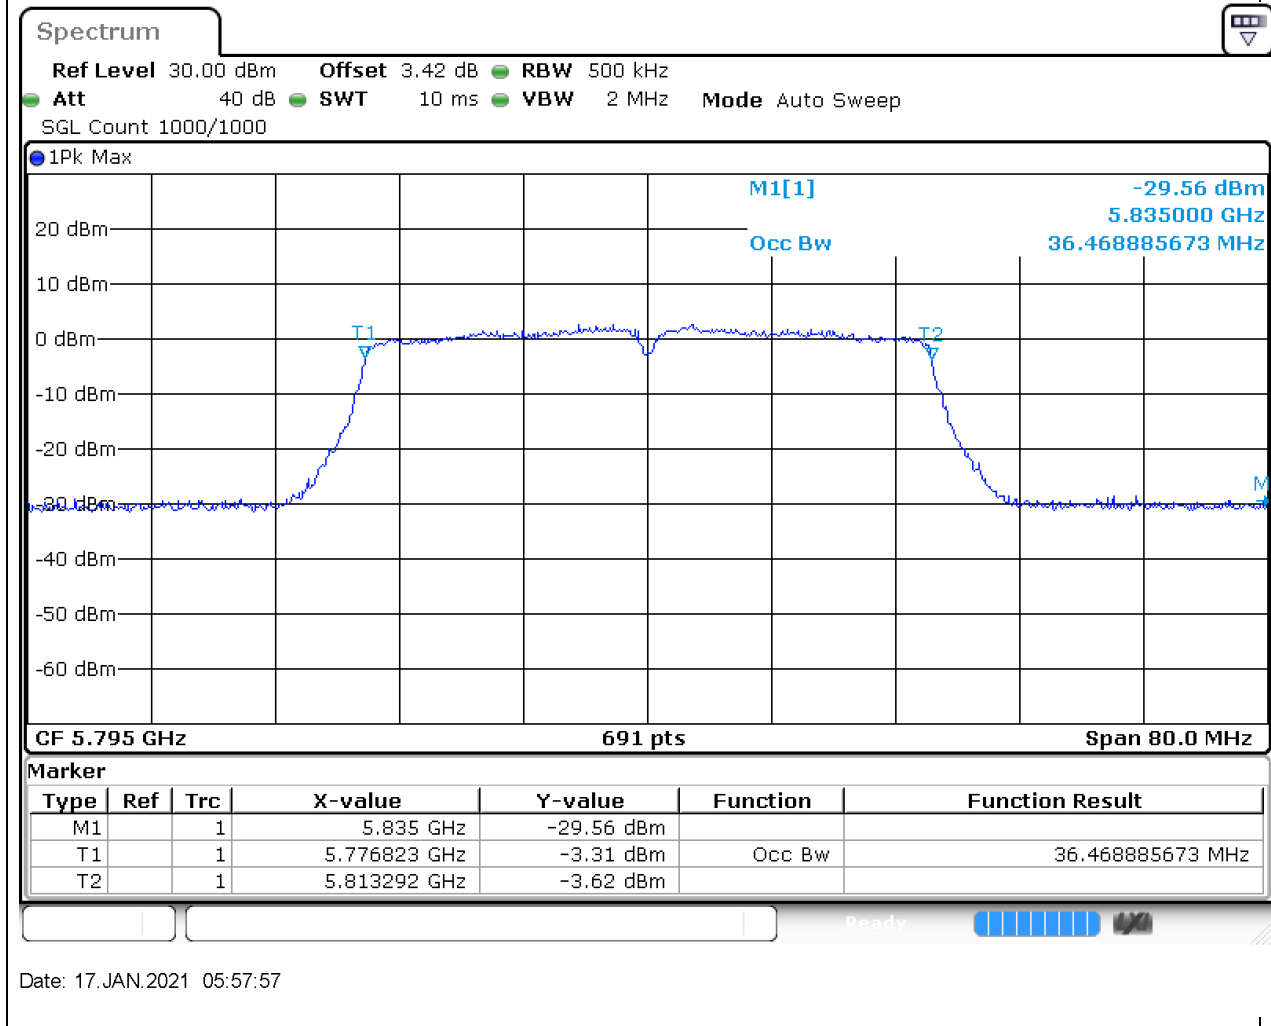

64. 802.11ac_40M_U-NII-3_H

64.1. A.2.2-99% Bandwidth(NTNV)

Center Frequency (MHz)	OBW Power (%)	RBW (MHz)	Detector	Limit (MHz)	OBW (MHz)	Verdict
5795	99	0.5	Peak	0	36.468886	Unknown