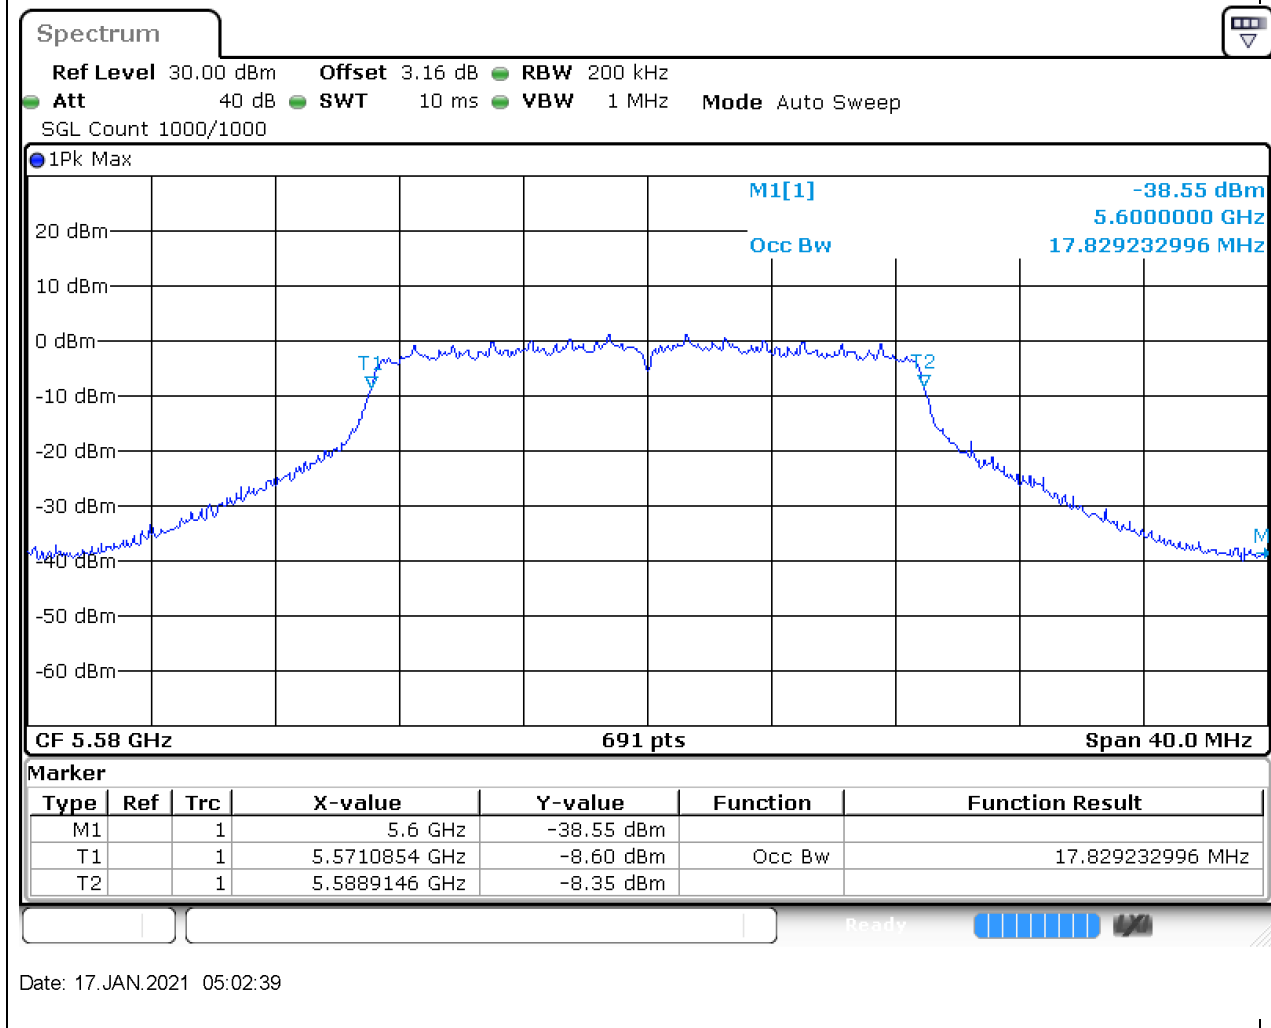

42. 802.11ac_20M_U-NII-2C_M

42.1. A.2.2-99% Bandwidth(NTNV)

Center Frequency (MHz)	OBW Power (%)	RBW (MHz)	Detector	Limit (MHz)	OBW (MHz)	Verdict
5580	99	0.2	Peak	0	17.829233	Unknown