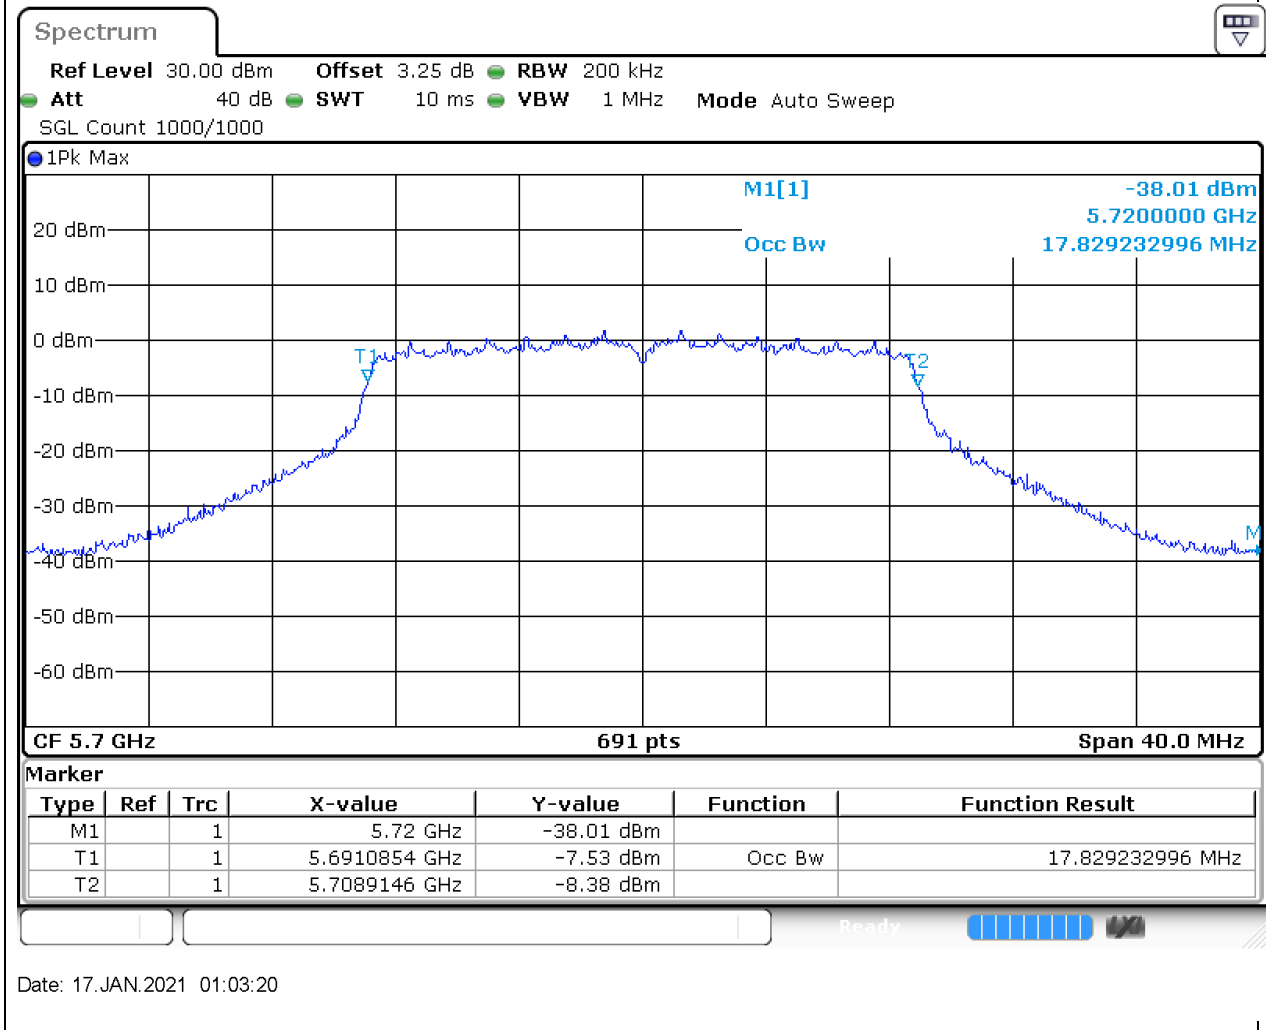

43. 802.11ac_20M_U-NII-2C_H

43.1. A.2.2-99% Bandwidth(NTNV)

Center Frequency (MHz)	OBW Power (%)	RBW (MHz)	Detector	Limit (MHz)	OBW (MHz)	Verdict
5700	99	0.2	Peak	0	17.829233	Unknown