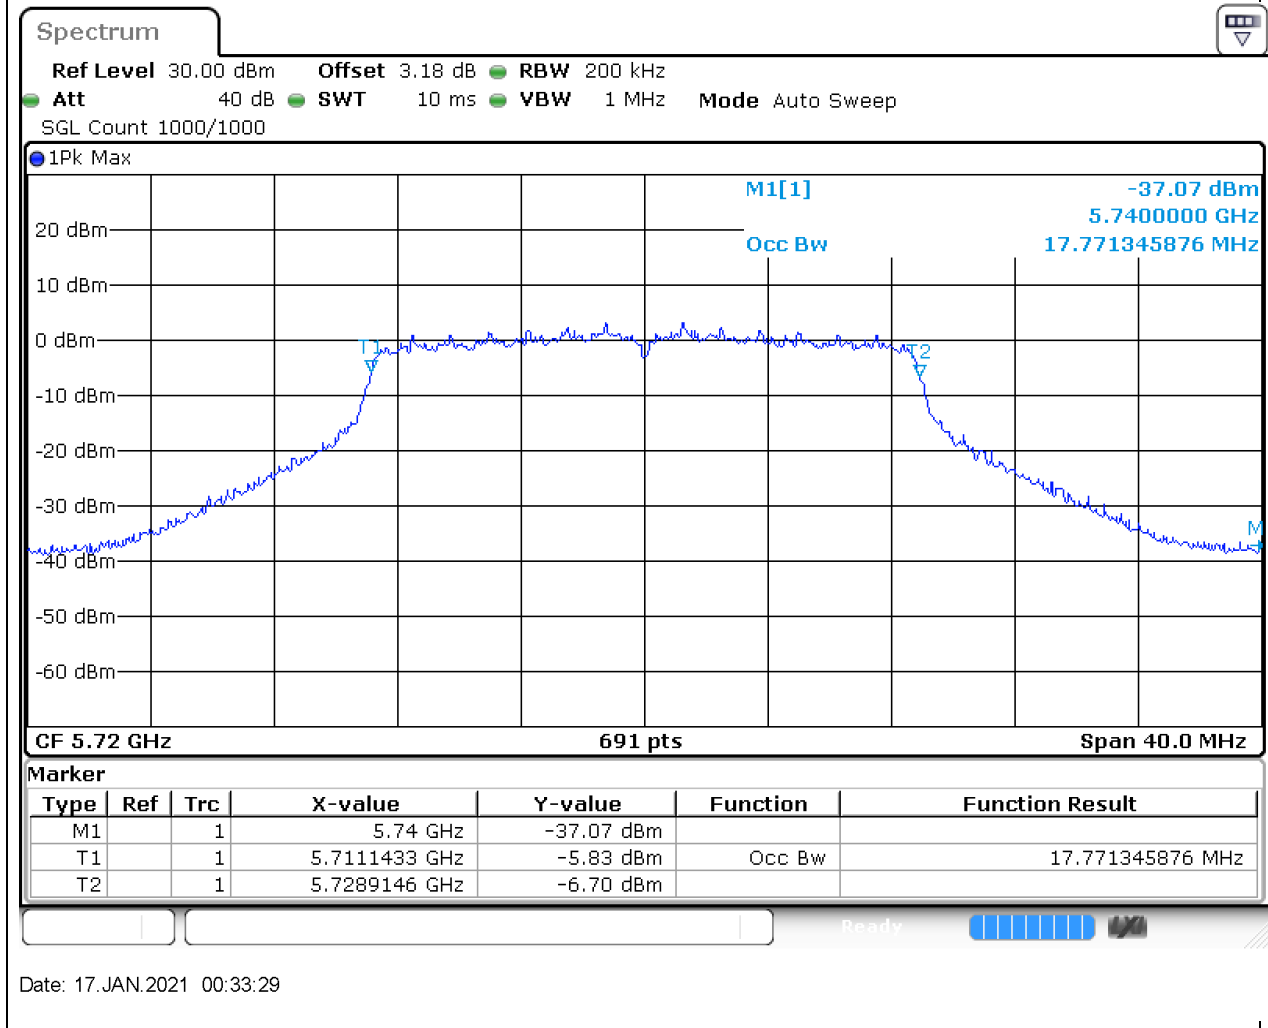

36. 802.11n_20M_U-NII-2C_CH144

36.1. A.2.2-99% Bandwidth(NTNV)

Center Frequency (MHz)	OBW Power (%)	RBW (MHz)	Detector	Limit (MHz)	OBW (MHz)	Verdict
5720	99	0.2	Peak	0	17.771346	Unknown