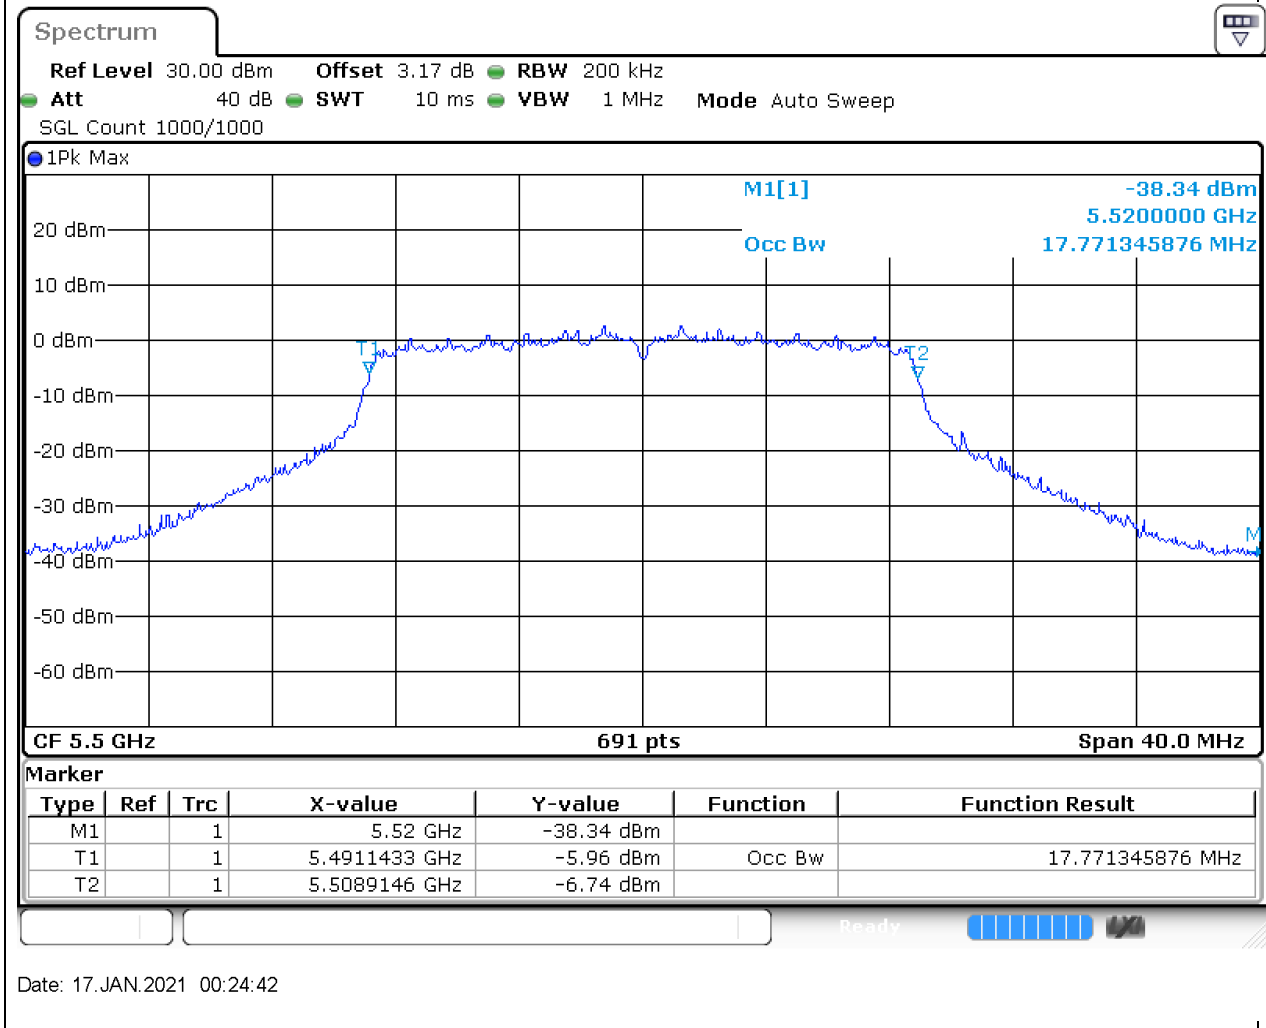

33. 802.11n_20M_U-NII-2C_L

33.1. A.2.2-99% Bandwidth(NTNV)

Center Frequency (MHz)	OBW Power (%)	RBW (MHz)	Detector	Limit (MHz)	OBW (MHz)	Verdict
5500	99	0.2	Peak	0	17.771346	Unknown