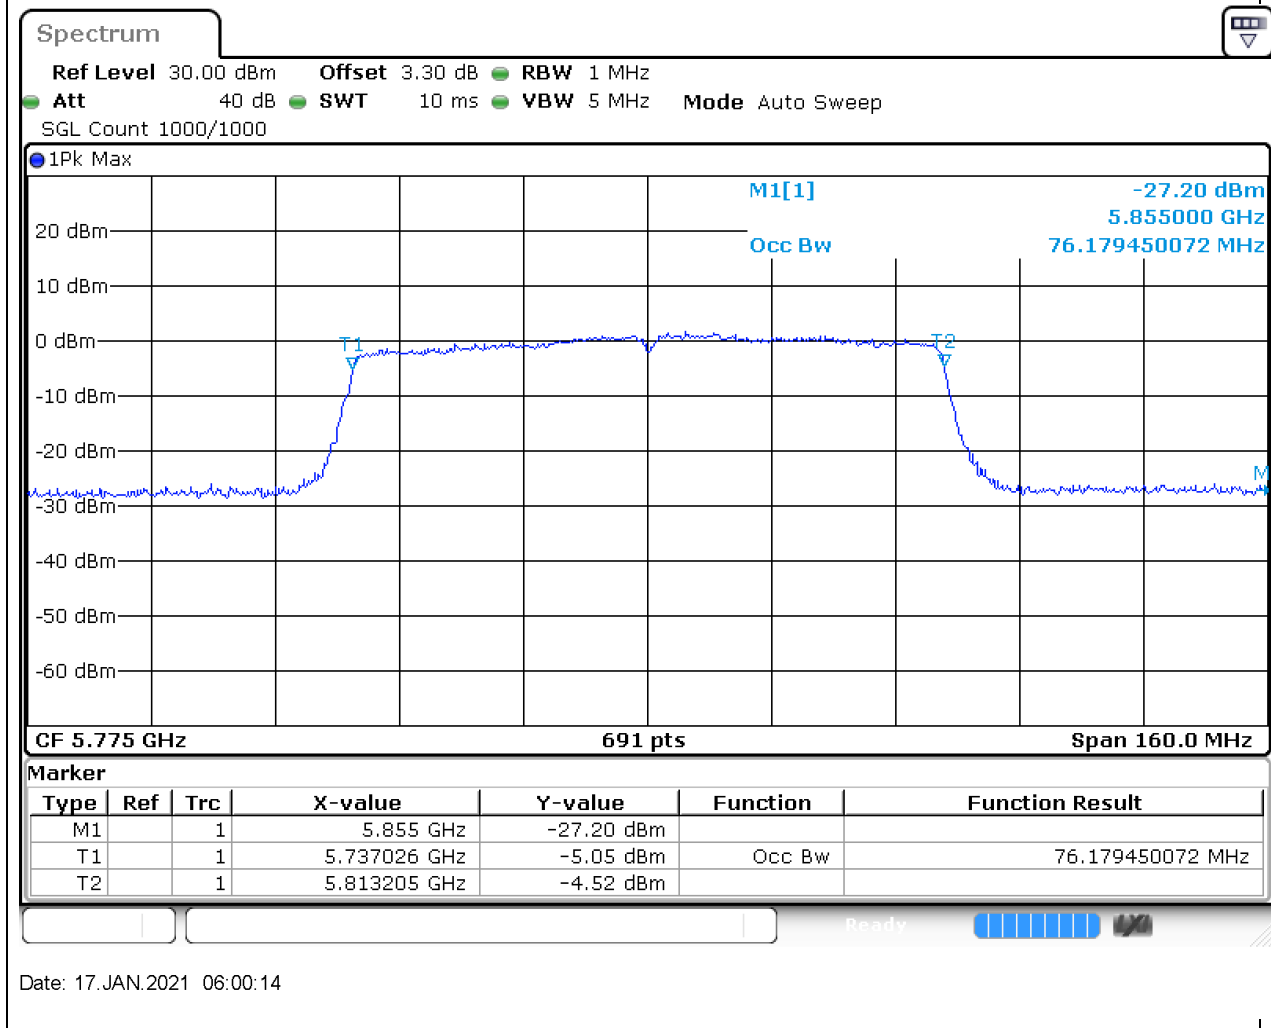

65. 802.11ac_80M_U-NII-3_M

65.1. A.2.2-99% Bandwidth(NTNV)

Center Frequency (MHz)	OBW Power (%)	RBW (MHz)	Detector	Limit (MHz)	OBW (MHz)	Verdict
5775	99	1	Peak	0	76.17945	Unknown