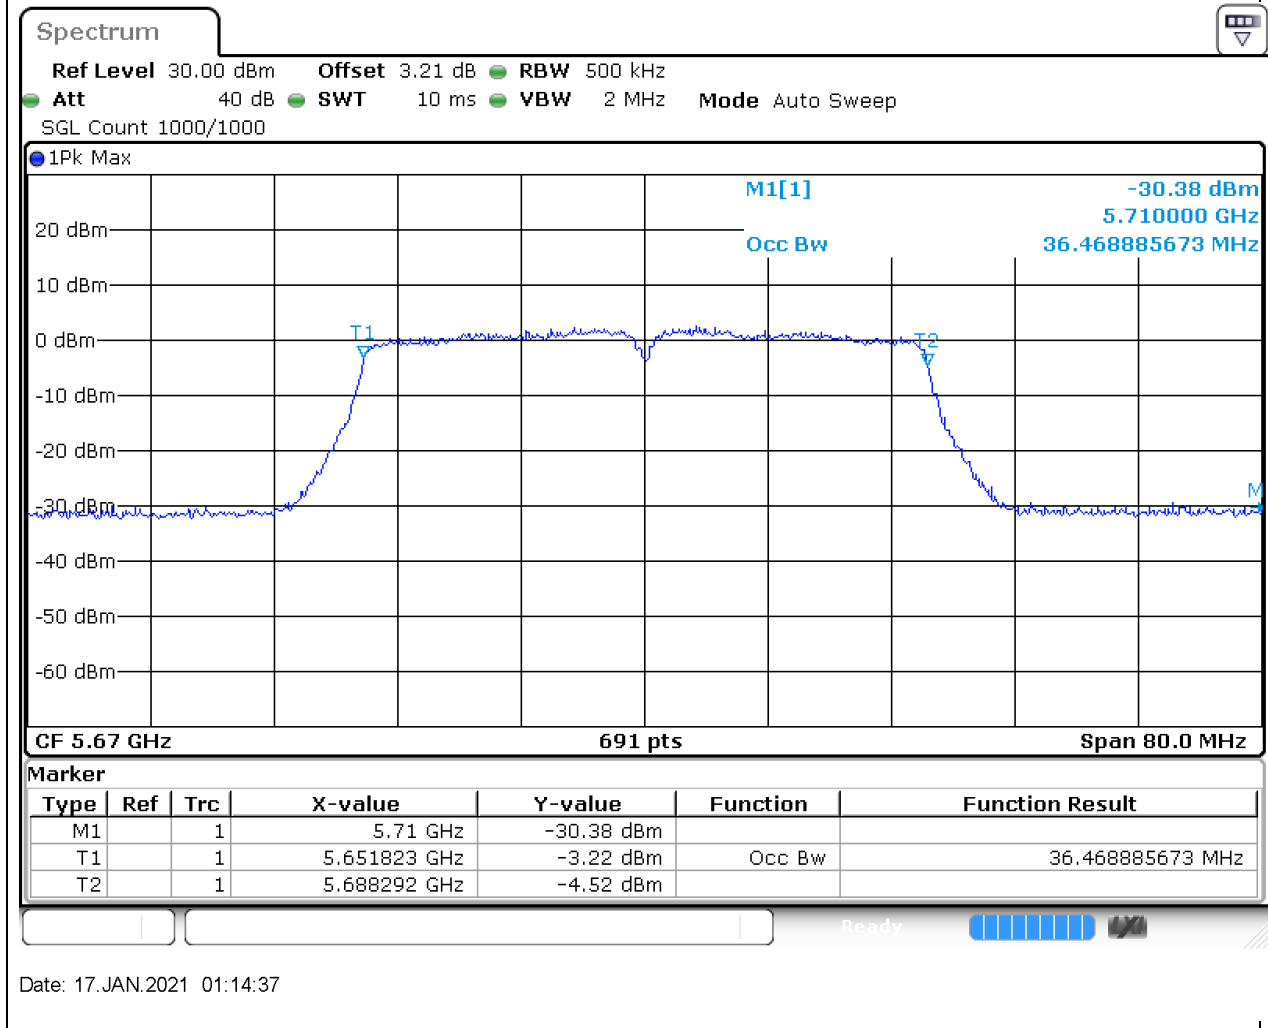

47. 802.11ac_40M_U-NII-2C_H

47.1. A.2.2-99% Bandwidth(NTNV)

Center Frequency (MHz)	OBW Power (%)	RBW (MHz)	Detector	Limit (MHz)	OBW (MHz)	Verdict
5670	99	0.5	Peak	0	36.468886	Unknown