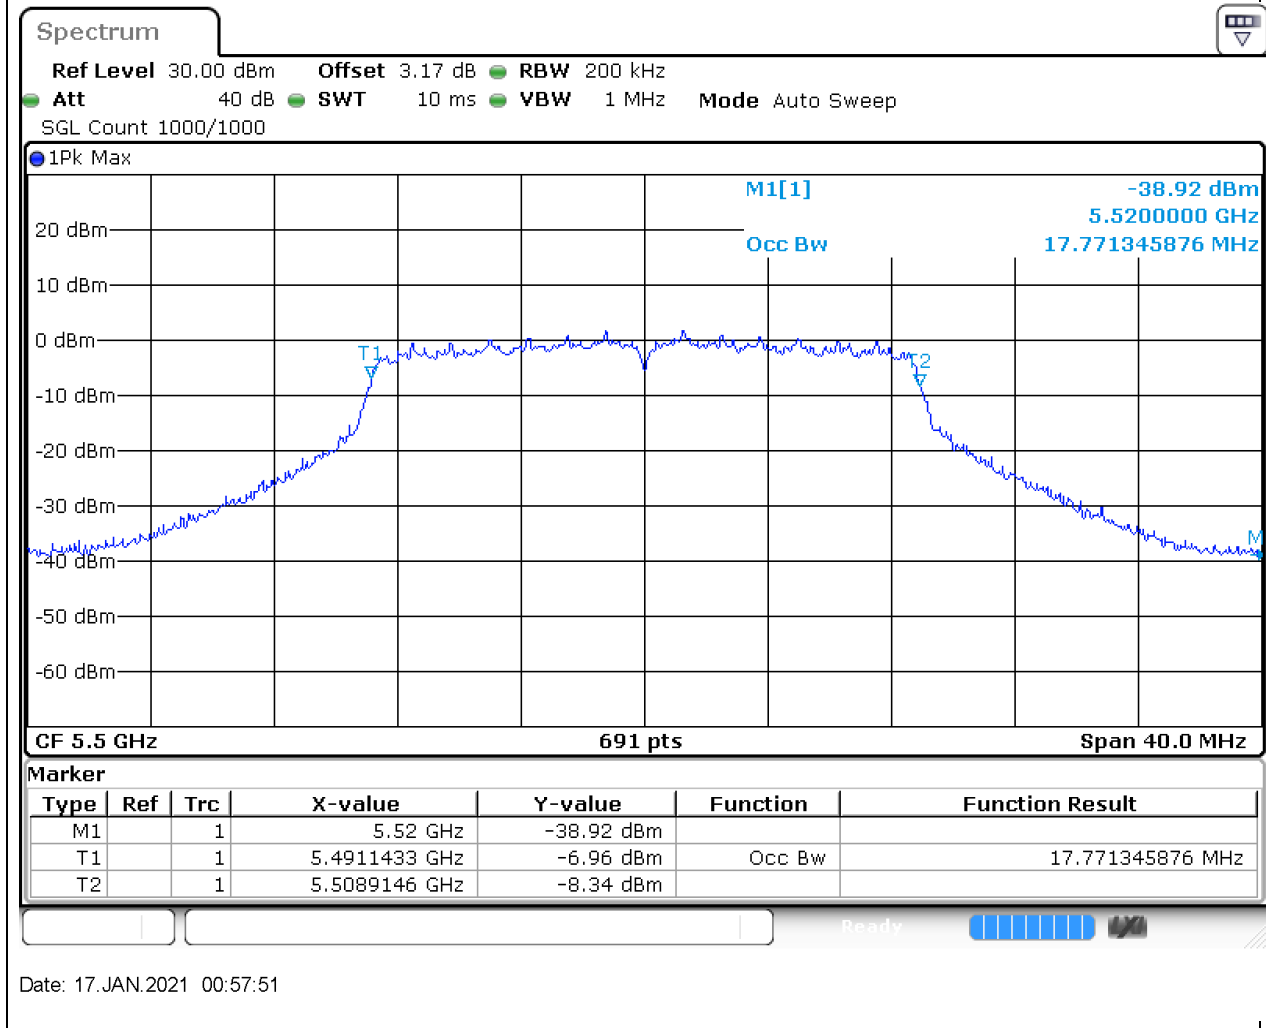

41. 802.11ac_20M_U-NII-2C_L

41.1. A.2.2-99% Bandwidth(NTNV)

Center Frequency (MHz)	OBW Power (%)	RBW (MHz)	Detector	Limit (MHz)	OBW (MHz)	Verdict
5500	99	0.2	Peak	0	17.771346	Unknown