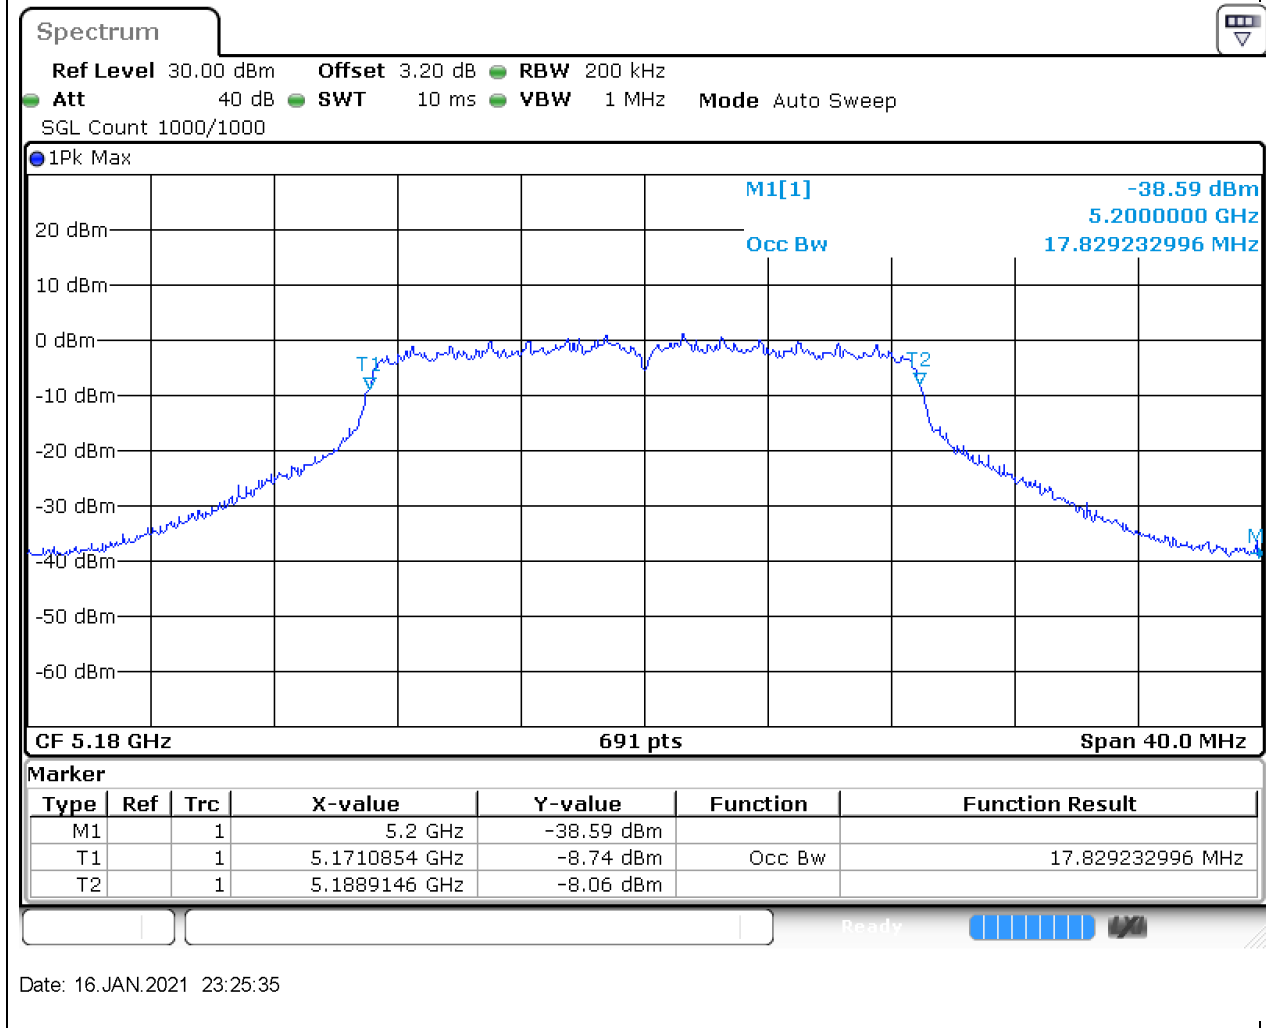

9. 802.11ac_20M_U-NII-1_L

9.1. A.2.2-99% Bandwidth(NTNV)

Center Frequency (MHz)	OBW Power (%)	RBW (MHz)	Detector	Limit (MHz)	OBW (MHz)	Verdict
5180	99	0.2	Peak	0	17.829233	Unknown