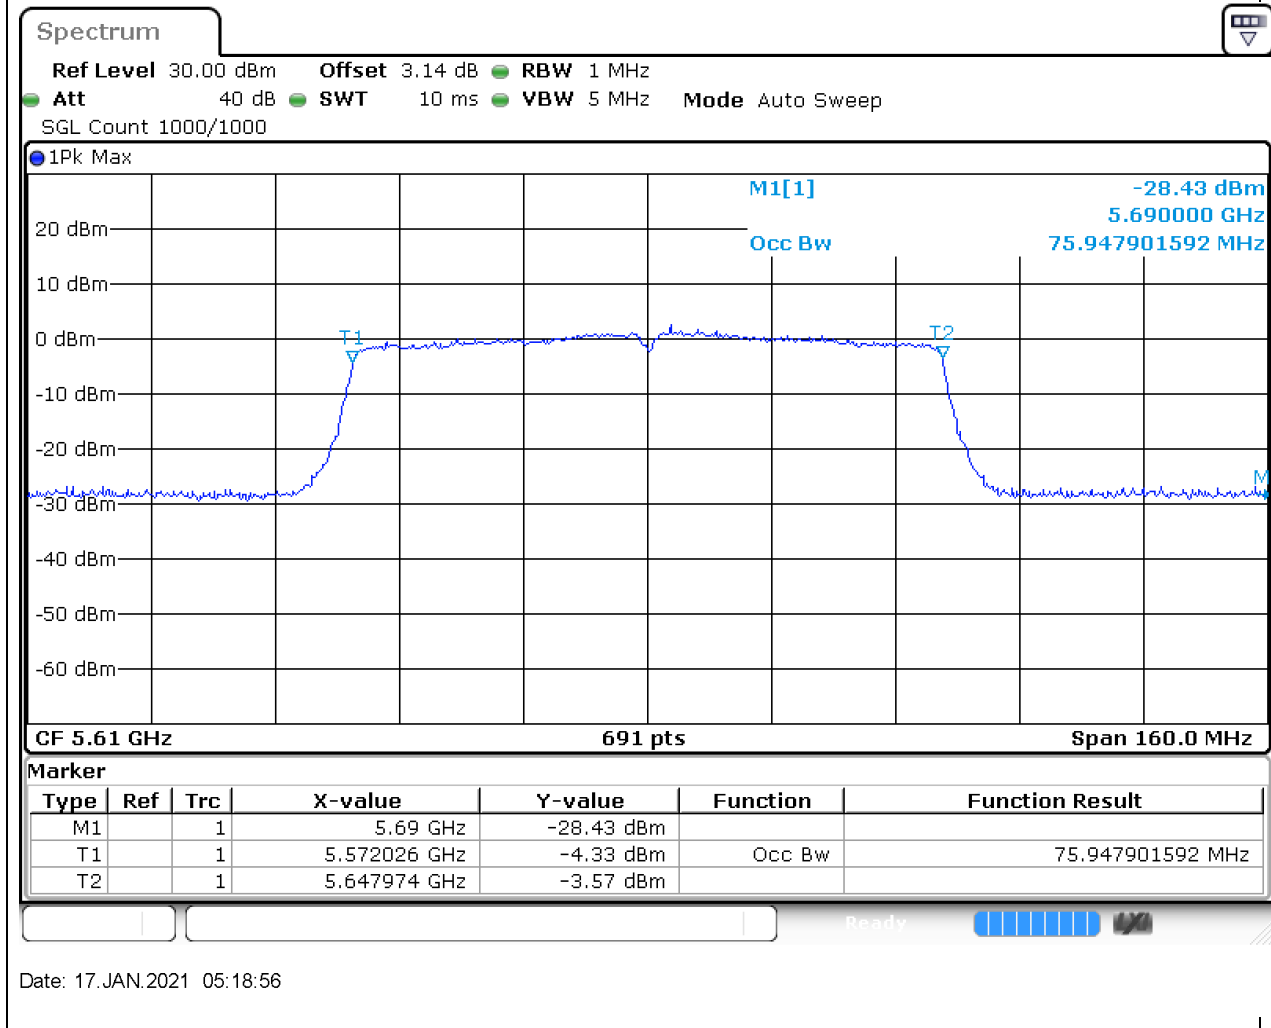

50. 802.11ac_80M_U-NII-2C_H

50.1. A.2.2-99% Bandwidth(NTNV)

Center Frequency (MHz)	OBW Power (%)	RBW (MHz)	Detector	Limit (MHz)	OBW (MHz)	Verdict
5610	99	1	Peak	0	75.947902	Unknown