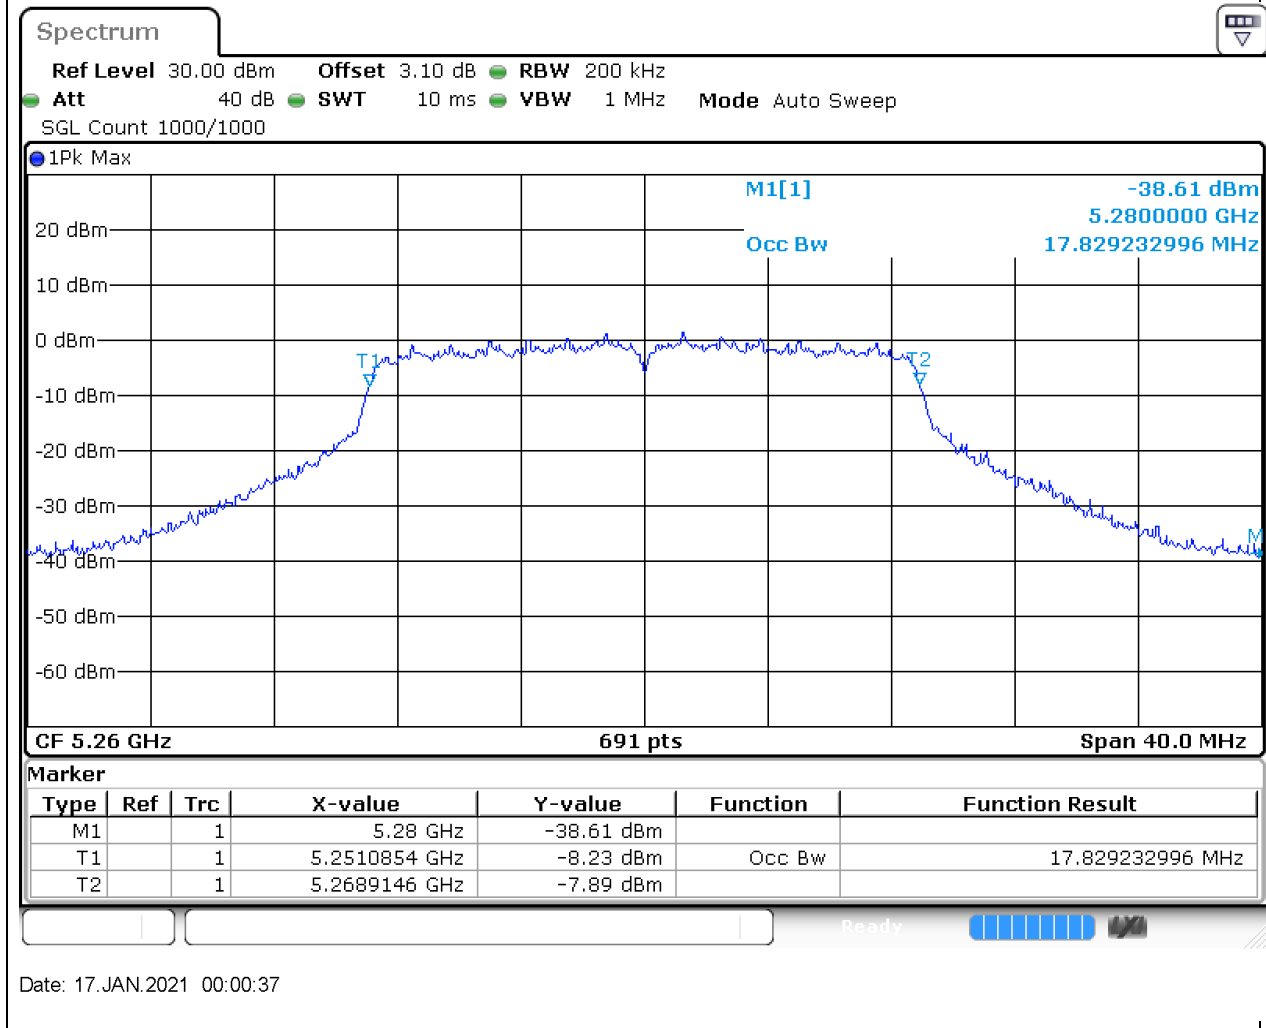

23. 802.11ac_20M_U-NII-2A_L

23.1. A.2.2-99% Bandwidth(NTNV)

Center Frequency (MHz)	OBW Power (%)	RBW (MHz)	Detector	Limit (MHz)	OBW (MHz)	Verdict
5260	99	0.2	Peak	0	17.829233	Unknown