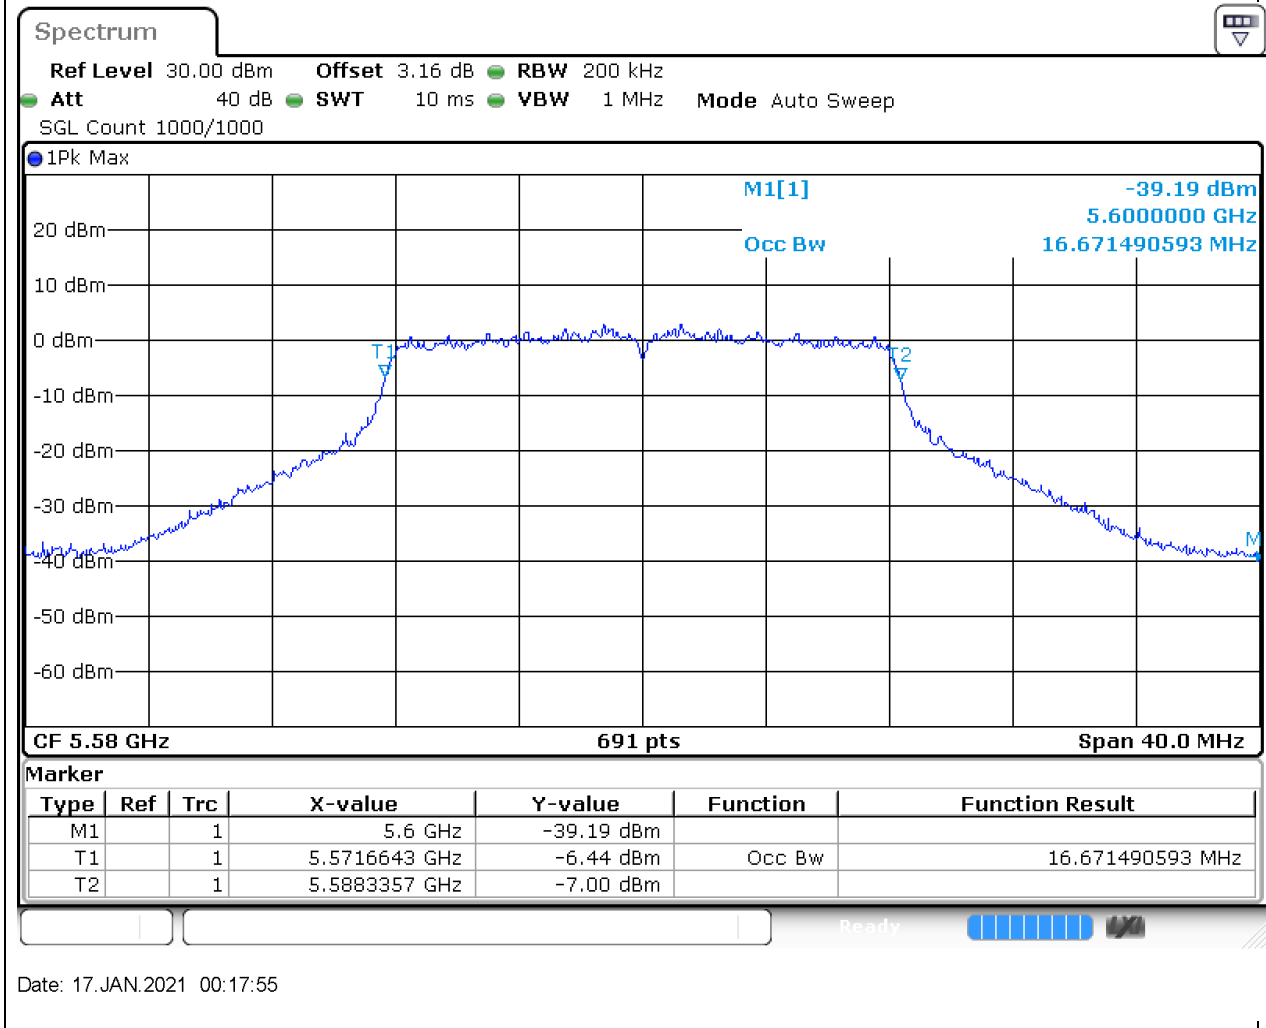

30. 802.11a_20M_U-NII-2C_M

30.1. A.2.2-99% Bandwidth(NTNV)

Center Frequency (MHz)	OBW Power (%)	RBW (MHz)	Detector	Limit (MHz)	OBW (MHz)	Verdict
5580	99	0.2	Peak	0	16.671491	Unknown