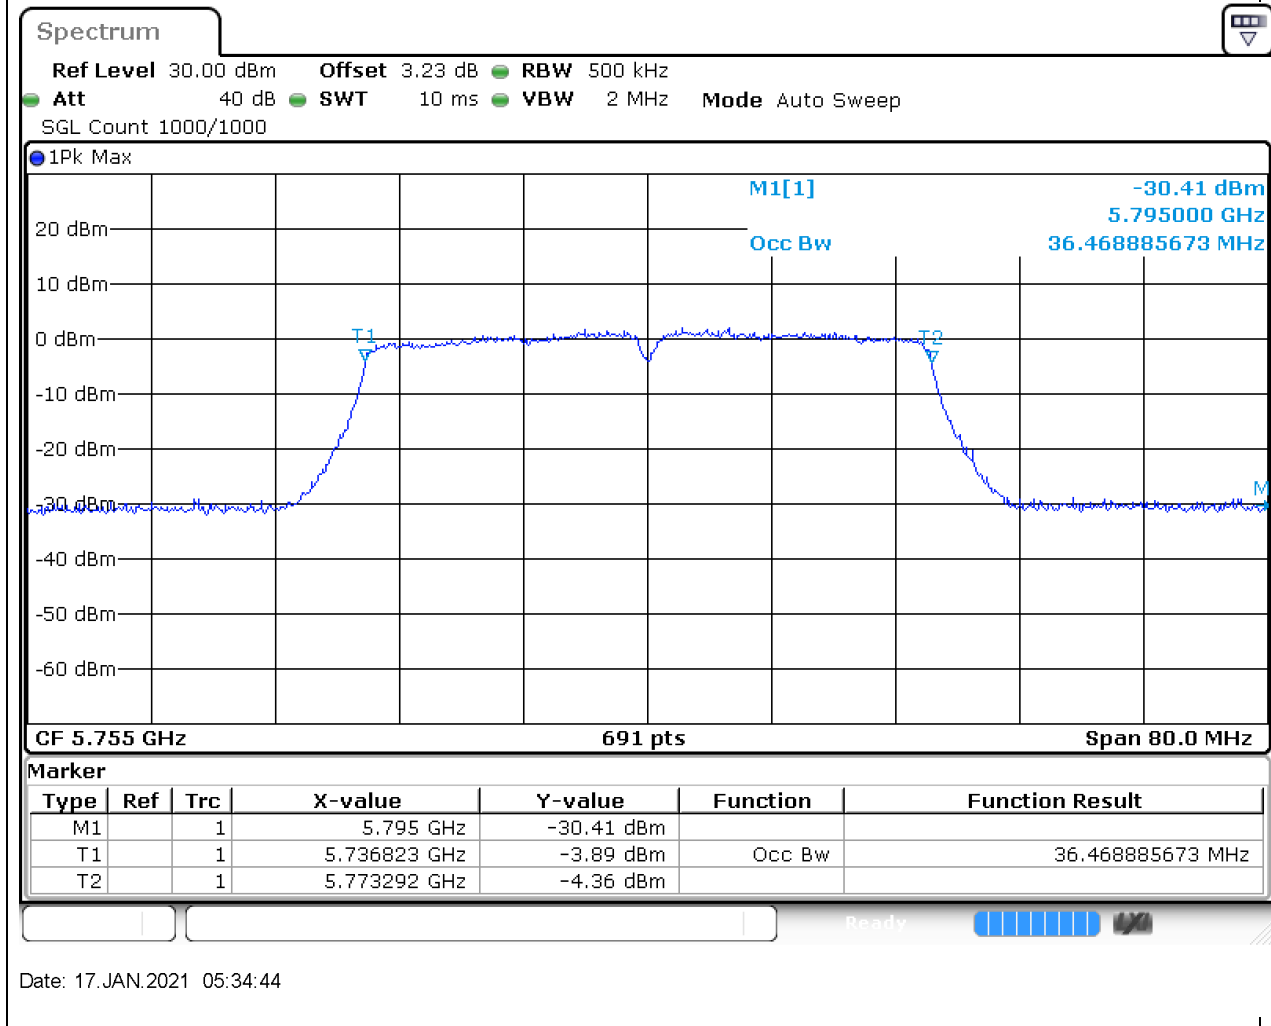

58. 802.11n_40M_U-NII-3_L

58.1. A.2.2-99% Bandwidth(NTNV)

Center Frequency (MHz)	OBW Power (%)	RBW (MHz)	Detector	Limit (MHz)	OBW (MHz)	Verdict
5755	99	0.5	Peak	0	36.468886	Unknown