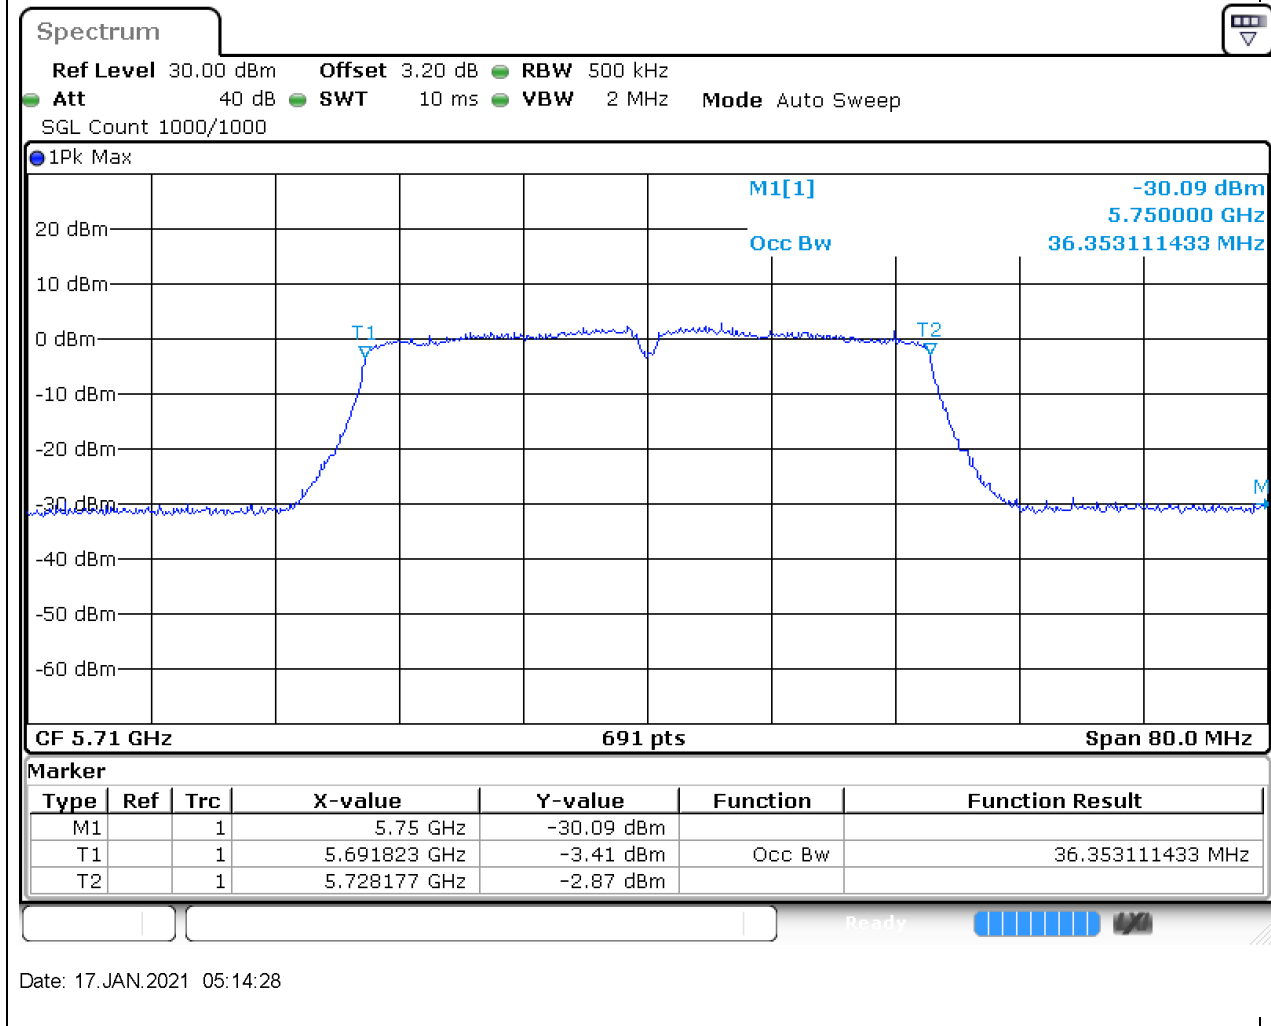

48. 802.11ac_40M_U-NII-3_CH142

48.1. A.2.2-99% Bandwidth(NTNV)

Center Frequency (MHz)	OBW Power (%)	RBW (MHz)	Detector	Limit (MHz)	OBW (MHz)	Verdict
5710	99	0.5	Peak	0	36.353111	Unknown