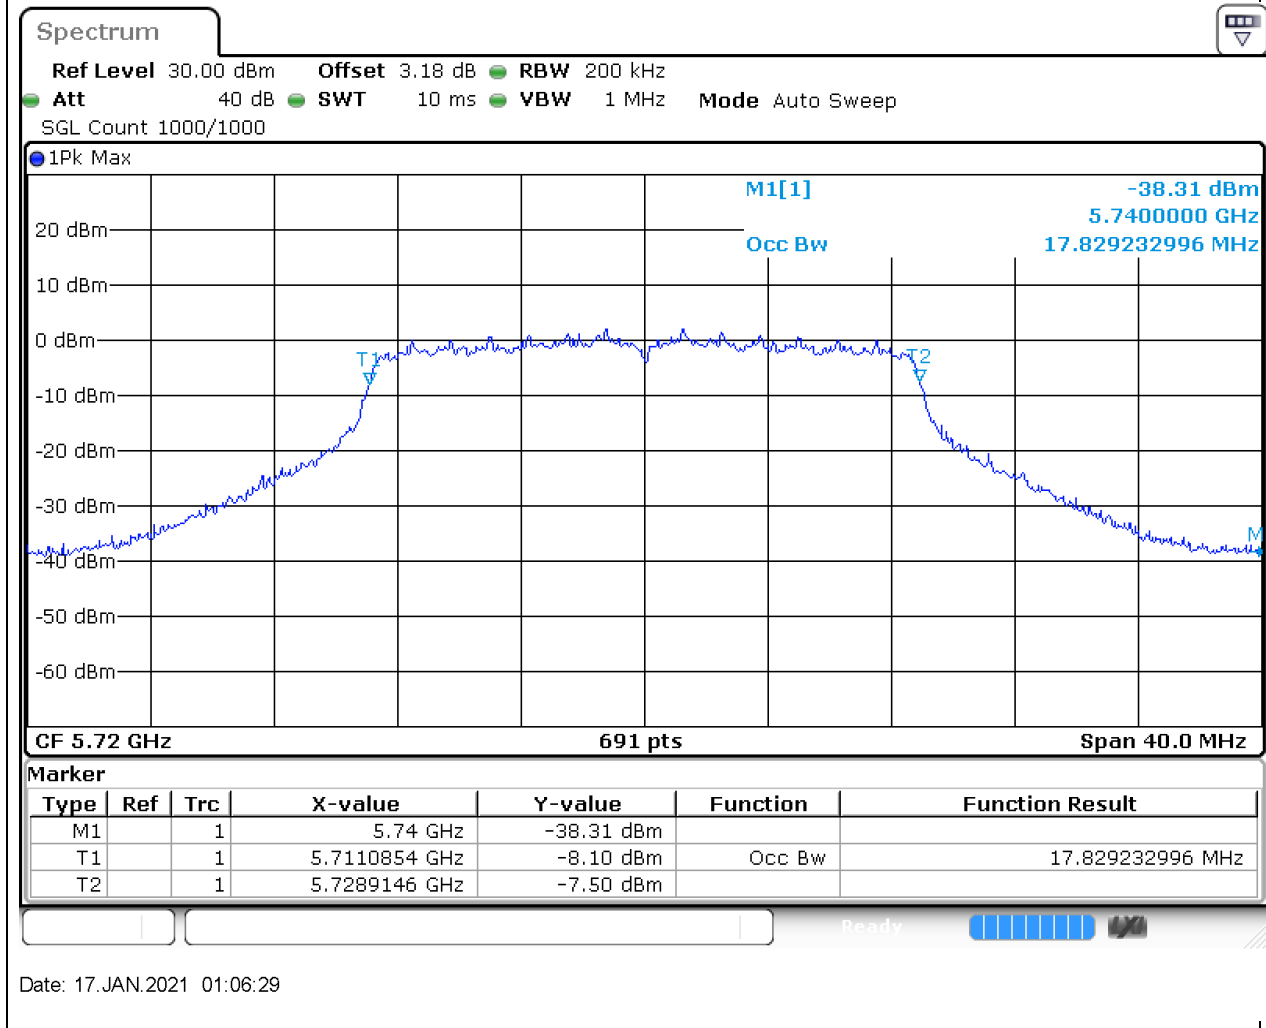

44. 802.11ac_20M_U-NII-2C_CH144

44.1. A.2.2-99% Bandwidth(NTNV)

Center Frequency (MHz)	OBW Power (%)	RBW (MHz)	Detector	Limit (MHz)	OBW (MHz)	Verdict
5720	99	0.2	Peak	0	17.829233	Unknown