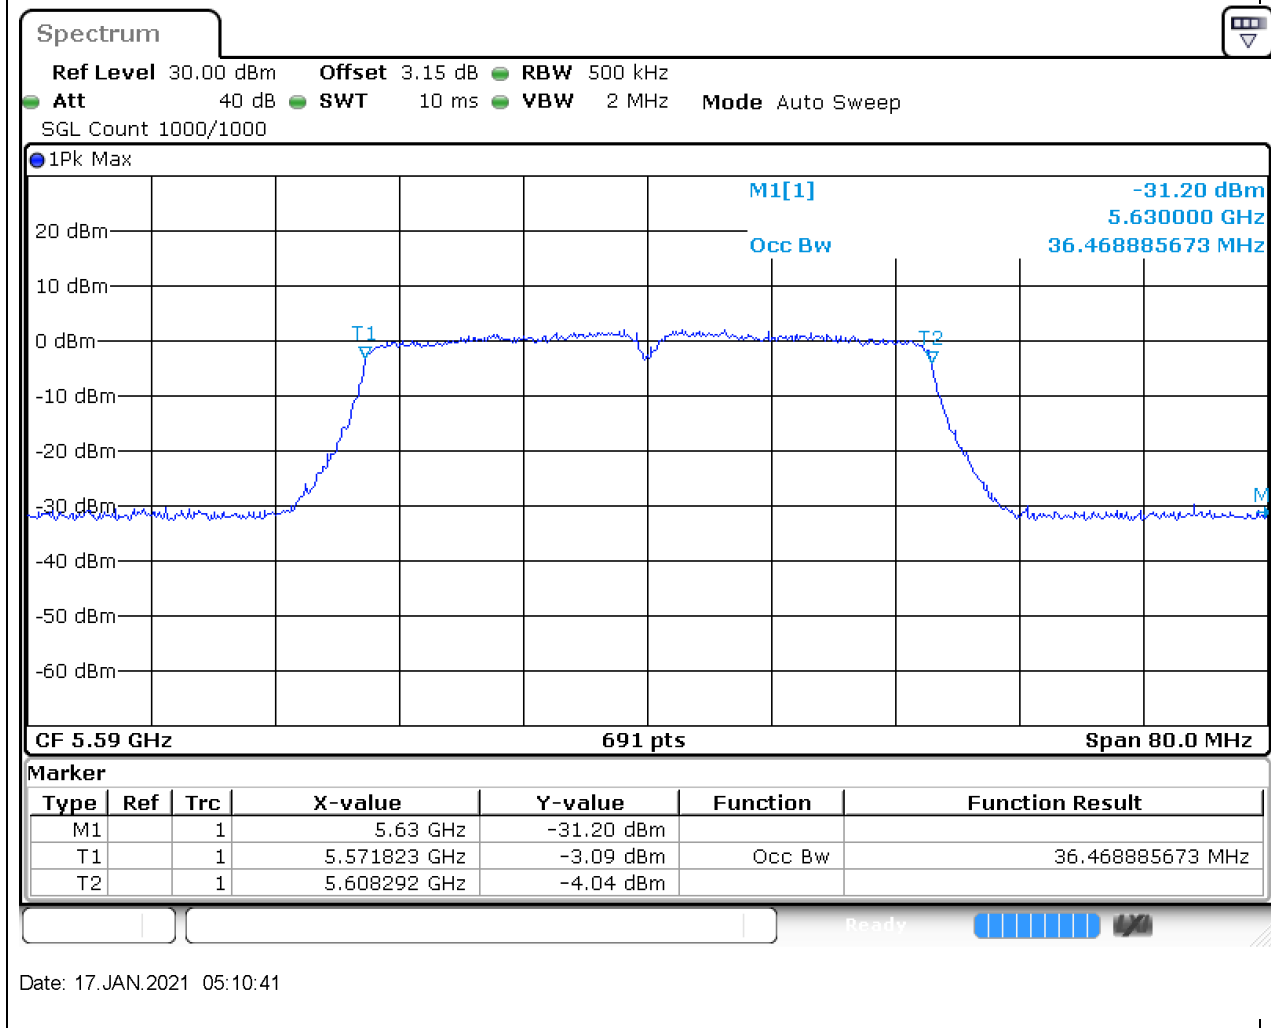

46. 802.11ac_40M_U-NII-2C_M

46.1. A.2.2-99% Bandwidth(NTNV)

Center Frequency (MHz)	OBW Power (%)	RBW (MHz)	Detector	Limit (MHz)	OBW (MHz)	Verdict
5590	99	0.5	Peak	0	36.468886	Unknown