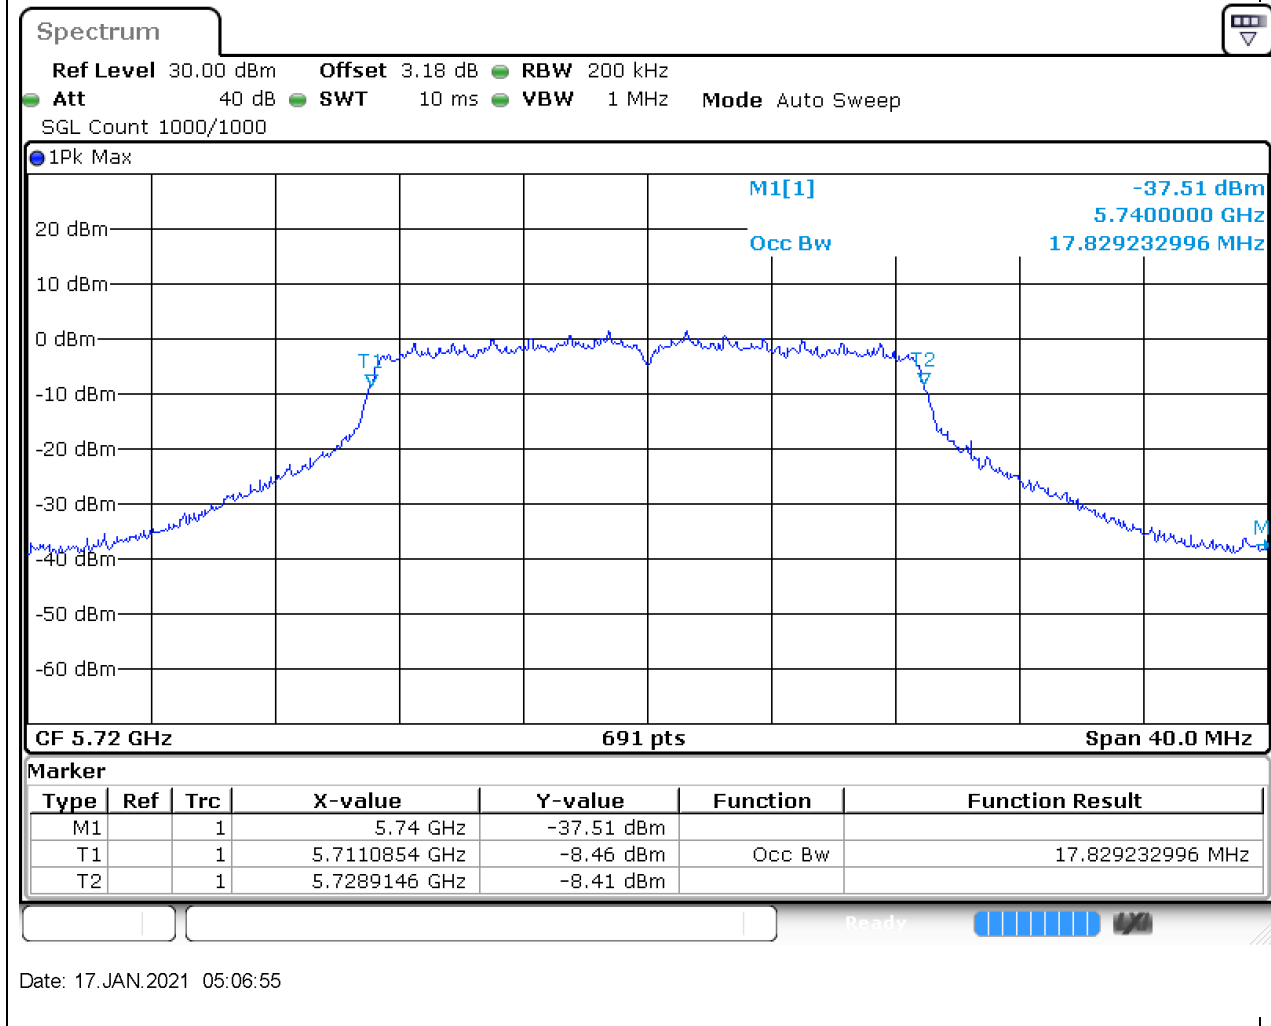

44. 802.11ac_20M_U-NII-3_CH144

44.1. A.2.2-99% Bandwidth(NTNV)

Center Frequency (MHz)	OBW Power (%)	RBW (MHz)	Detector	Limit (MHz)	OBW (MHz)	Verdict
5720	99	0.2	Peak	0	17.829233	Unknown