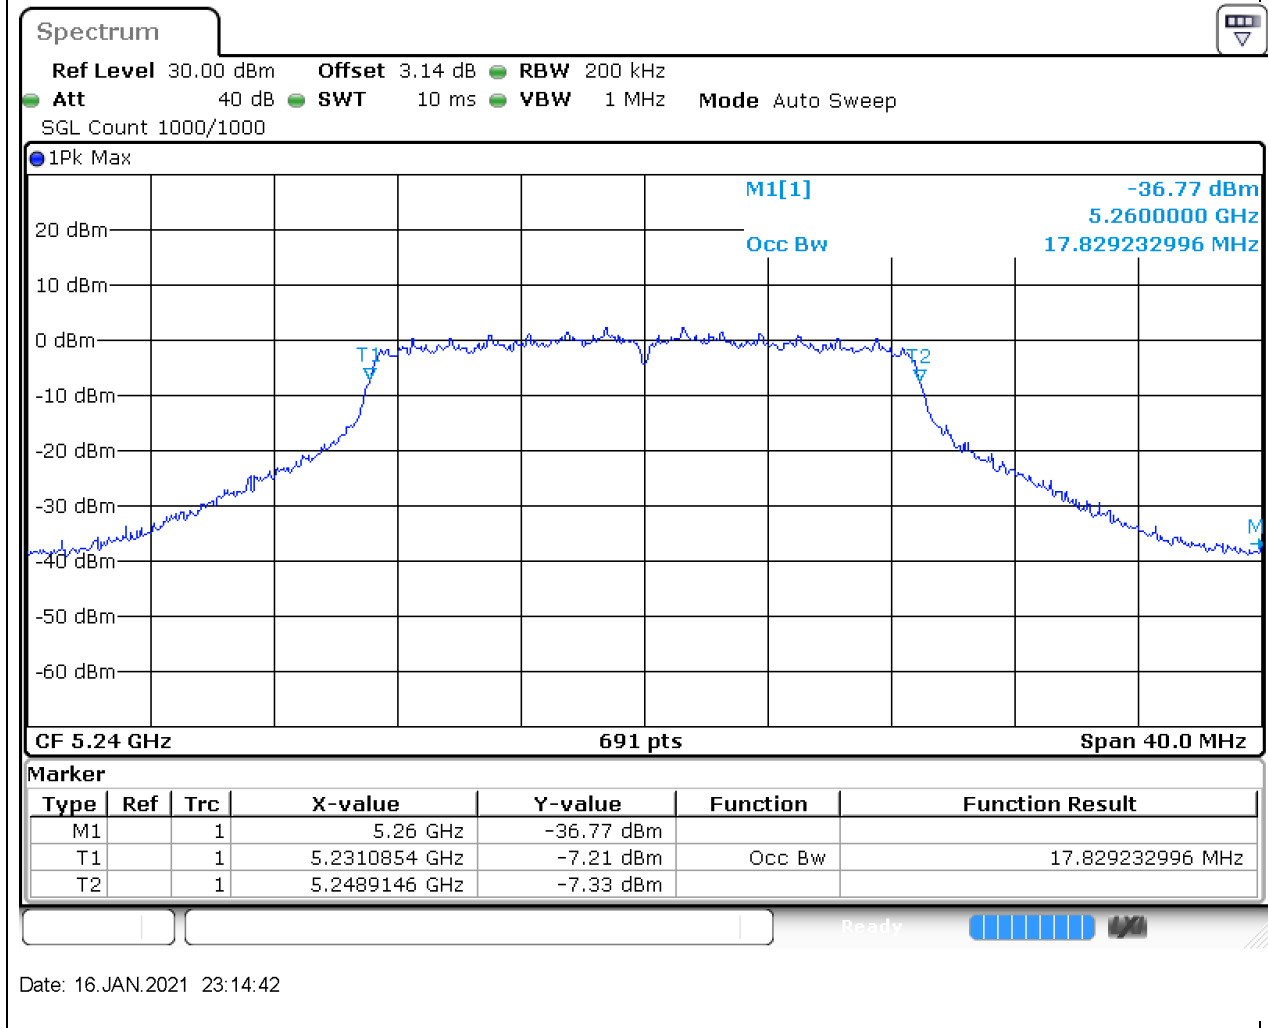

6. 802.11n_20M_U-NII-1_H

6.1. A.2.2-99% Bandwidth(NTNV)

Center Frequency (MHz)	OBW Power (%)	RBW (MHz)	Detector	Limit (MHz)	OBW (MHz)	Verdict
5240	99	0.2	Peak	0	17.829233	Unknown