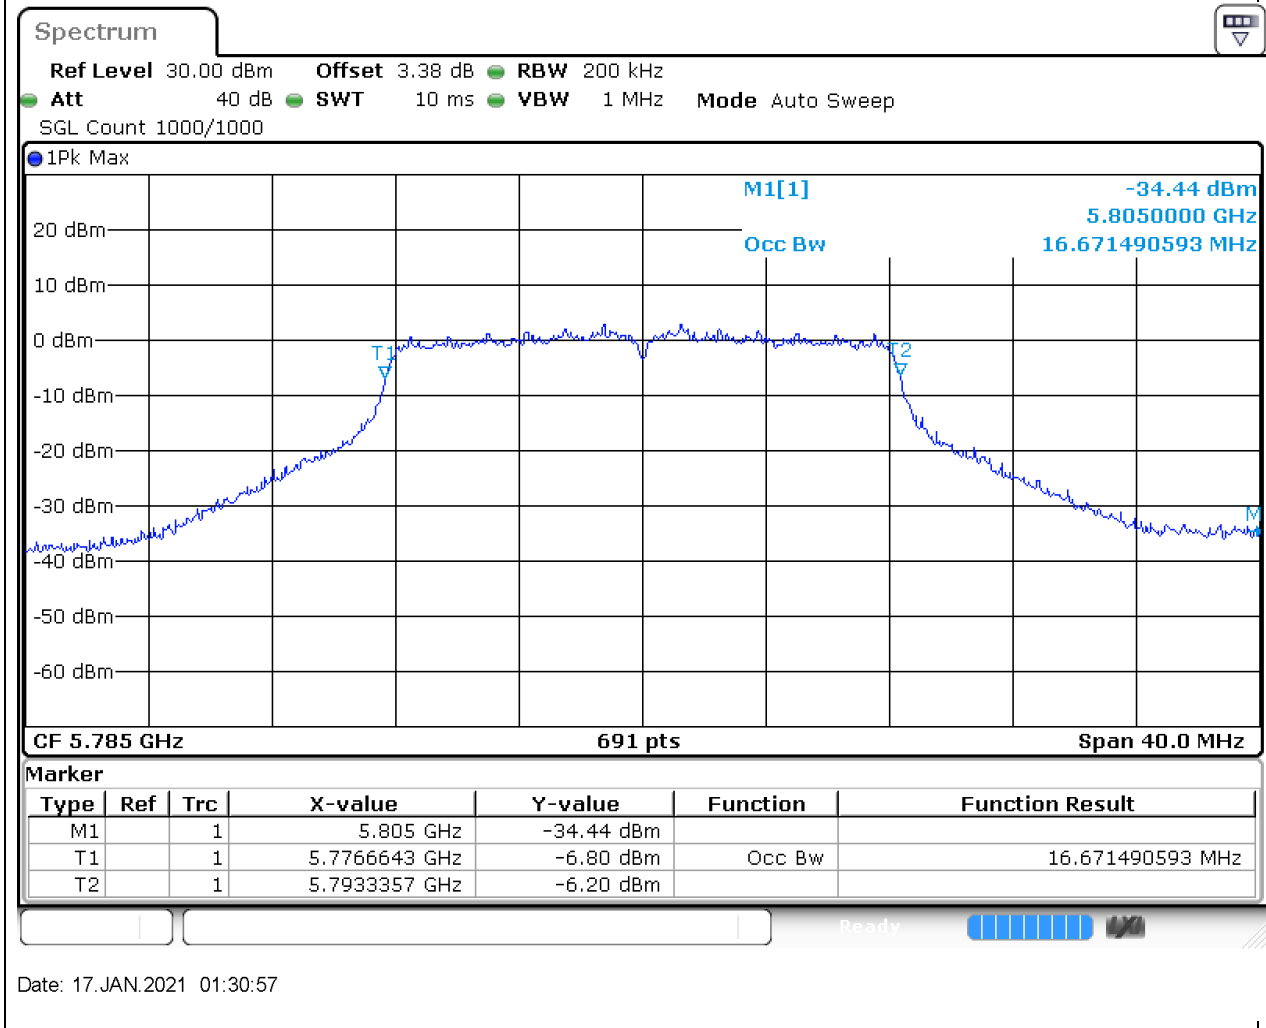

53. 802.11a_20M_U-NII-3_M

53.1. A.2.2-99% Bandwidth(NTNV)

Center Frequency (MHz)	OBW Power (%)	RBW (MHz)	Detector	Limit (MHz)	OBW (MHz)	Verdict
5785	99	0.2	Peak	0	16.671491	Unknown