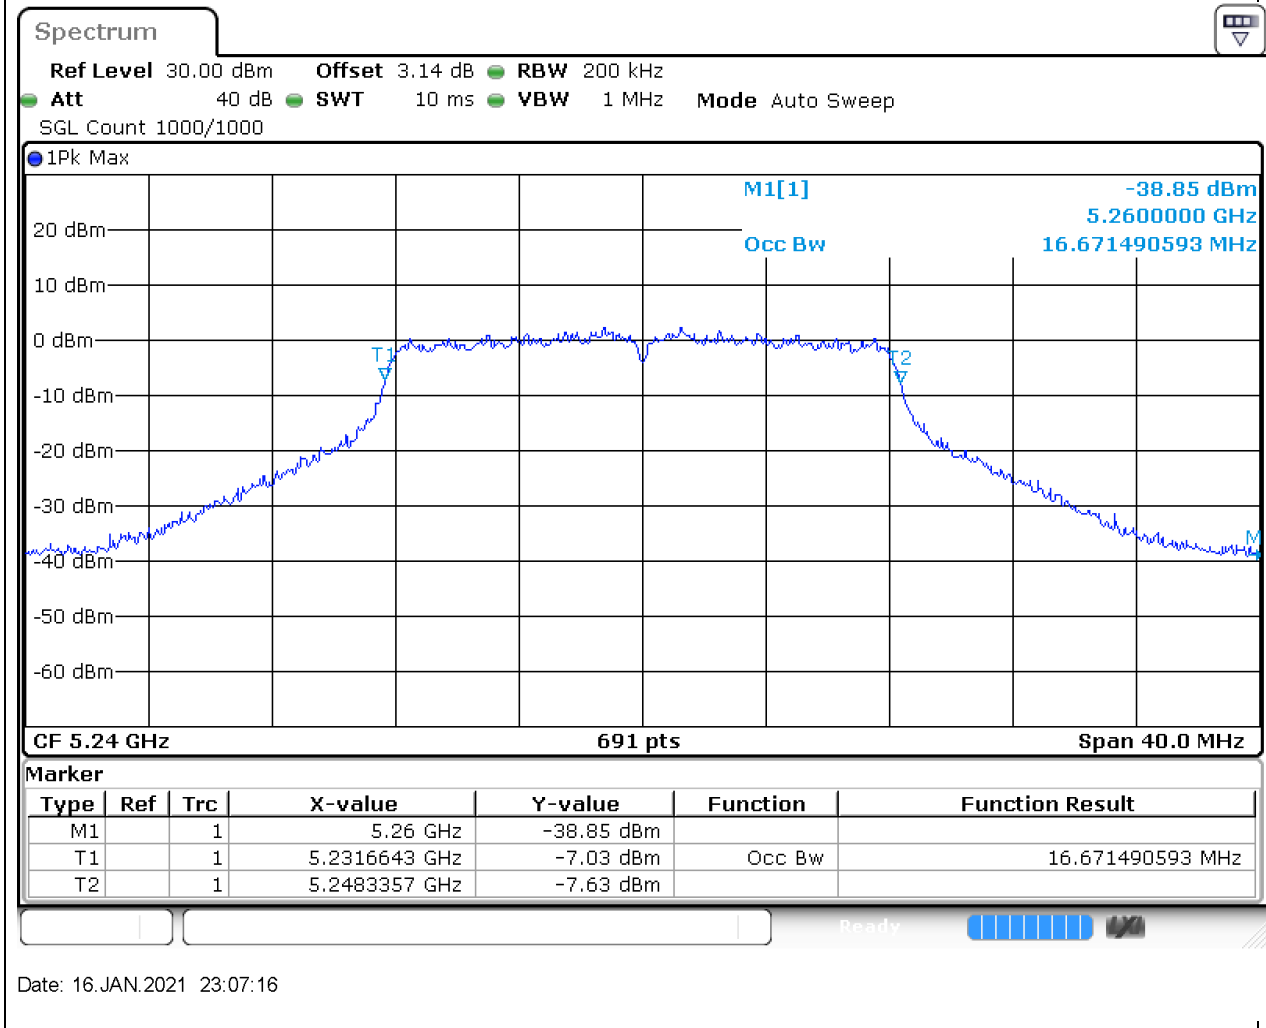

3. 802.11a_20M_U-NII-1_H

3.1. A.2.2-99% Bandwidth(NTNV)

Center Frequency (MHz)	OBW Power (%)	RBW (MHz)	Detector	Limit (MHz)	OBW (MHz)	Verdict
5240	99	0.2	Peak	0	16.671491	Unknown