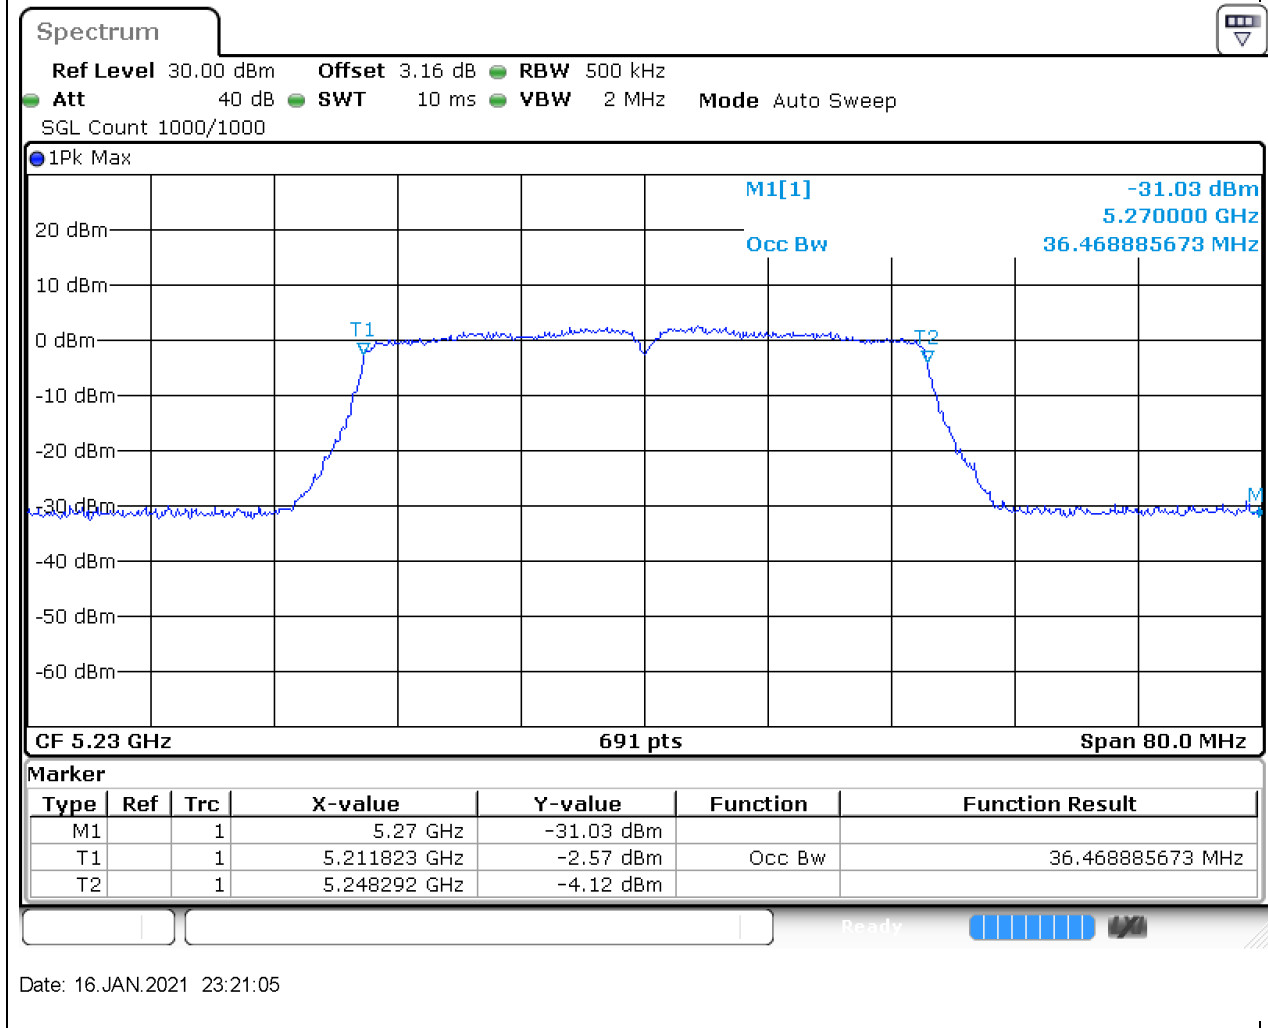

8. 802.11n_40M_U-NII-1_H

8.1. A.2.2-99% Bandwidth(NTNV)

Center Frequency (MHz)	OBW Power (%)	RBW (MHz)	Detector	Limit (MHz)	OBW (MHz)	Verdict
5230	99	0.5	Peak	0	36.468886	Unknown