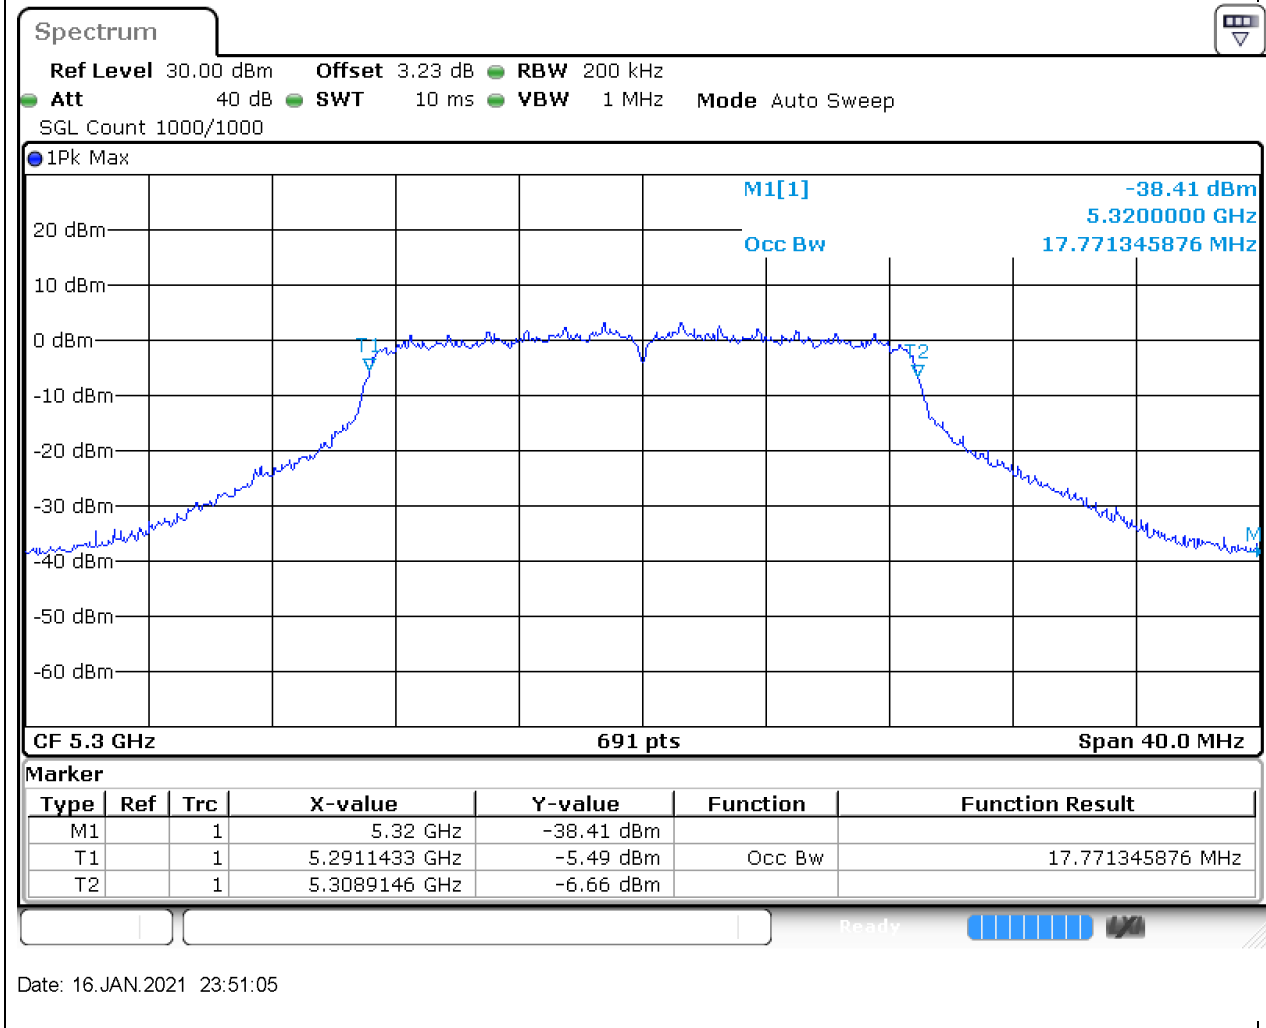

19. 802.11n_20M_U-NII-2A_M

19.1. A.2.2-99% Bandwidth(NTNV)

Center Frequency (MHz)	OBW Power (%)	RBW (MHz)	Detector	Limit (MHz)	OBW (MHz)	Verdict
5300	99	0.2	Peak	0	17.771346	Unknown