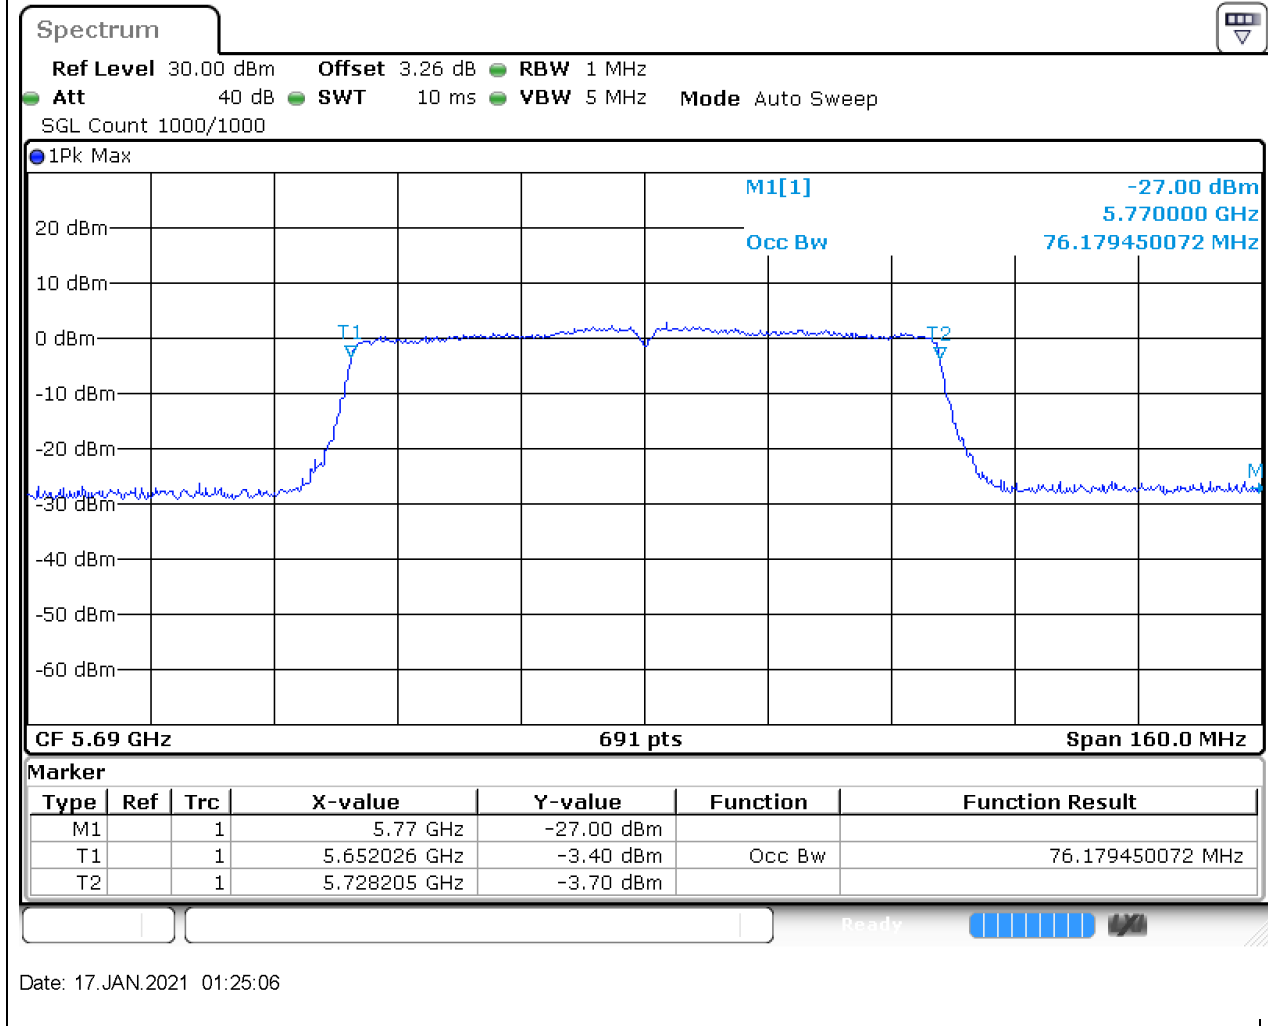

51. 802.11ac_80M_U-NII-2C_CH138

51.1. A.2.2-99% Bandwidth(NTNV)

Center Frequency (MHz)	OBW Power (%)	RBW (MHz)	Detector	Limit (MHz)	OBW (MHz)	Verdict
5690	99	1	Peak	0	76.17945	Unknown