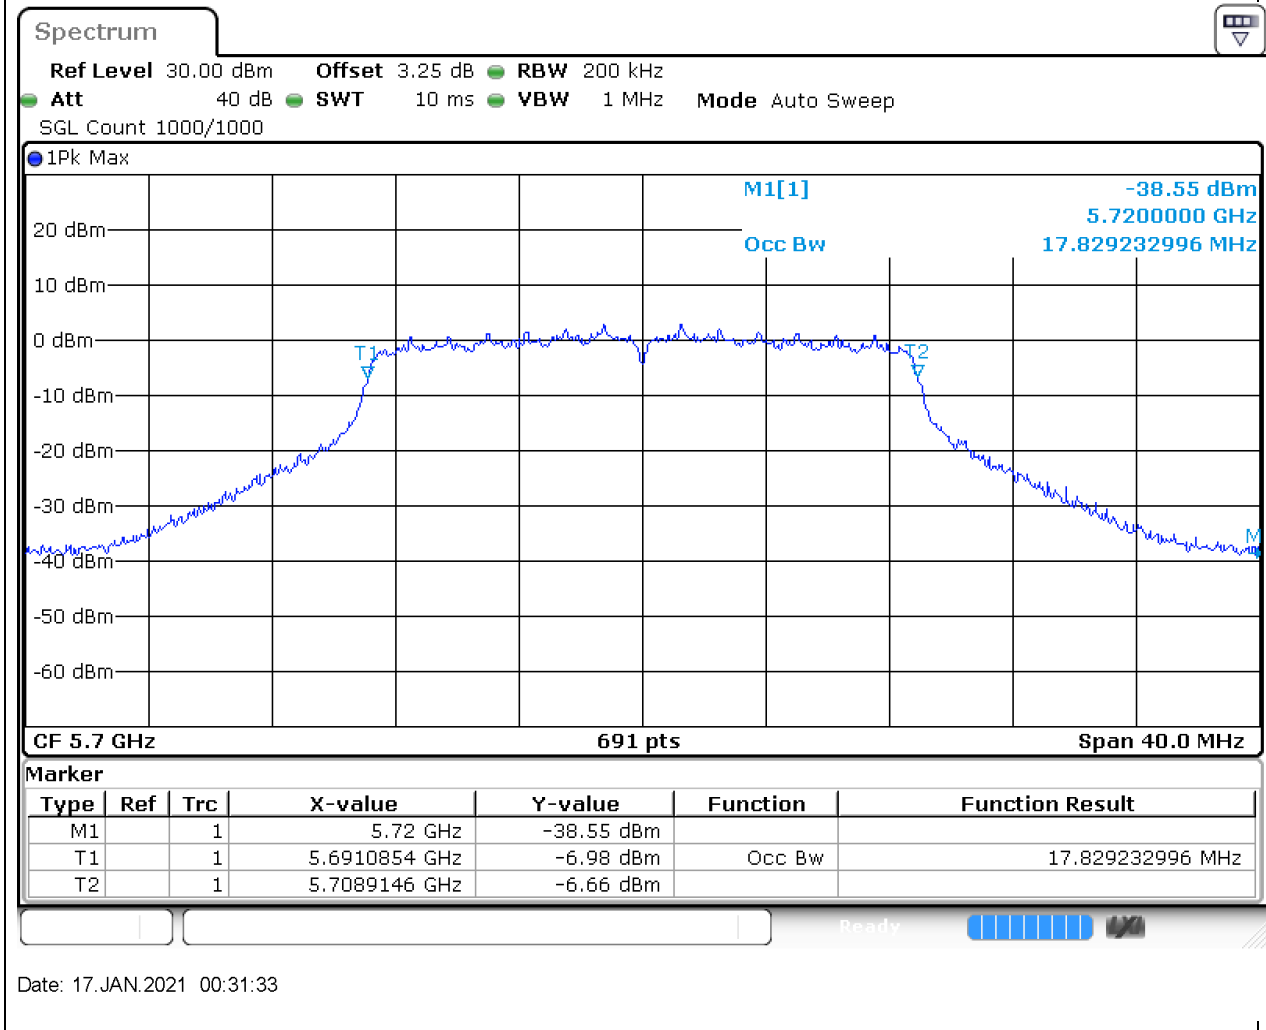

35. 802.11n_20M_U-NII-2C_H

35.1. A.2.2-99% Bandwidth(NTNV)

Center Frequency (MHz)	OBW Power (%)	RBW (MHz)	Detector	Limit (MHz)	OBW (MHz)	Verdict
5700	99	0.2	Peak	0	17.829233	Unknown