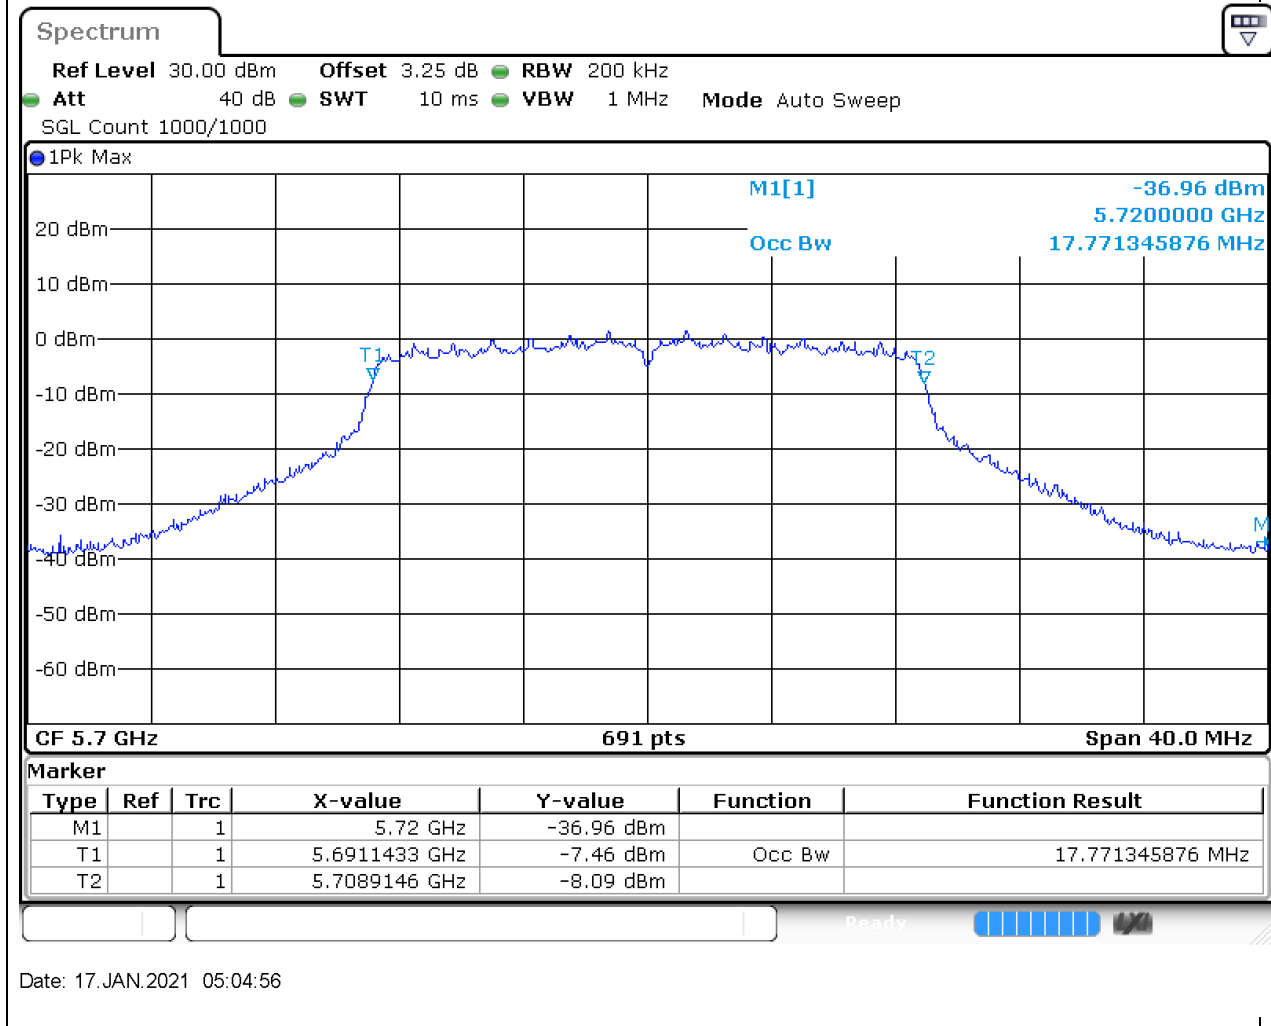

43. 802.11ac_20M_U-NII-2C_H

43.1. A.2.2-99% Bandwidth(NTNV)

Center Frequency (MHz)	OBW Power (%)	RBW (MHz)	Detector	Limit (MHz)	OBW (MHz)	Verdict
5700	99	0.2	Peak	0	17.771346	Unknown