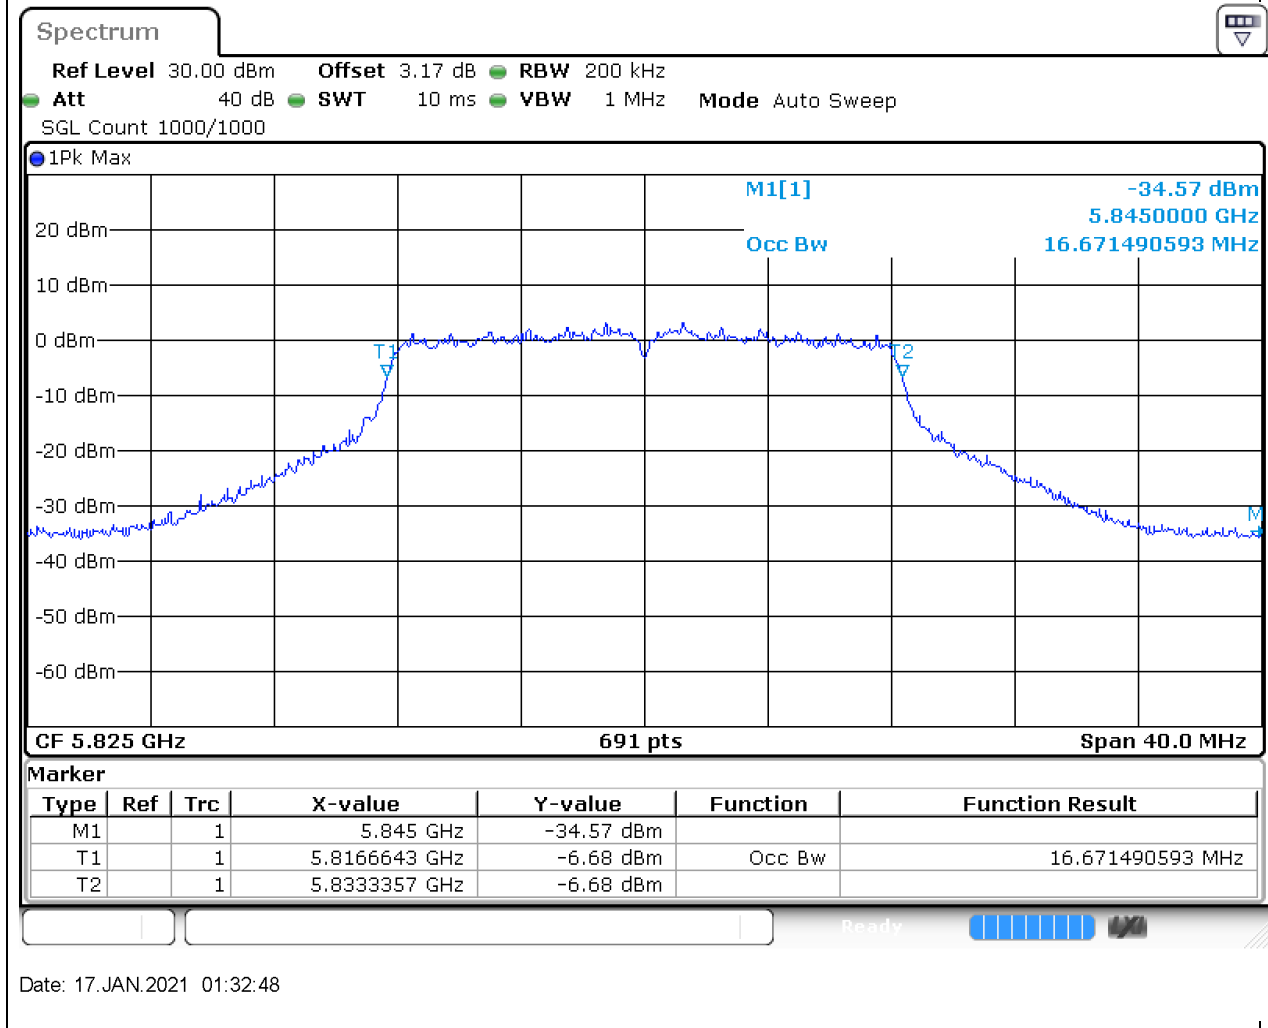

54. 802.11a_20M_U-NII-3_H

54.1. A.2.2-99% Bandwidth(NTNV)

Center Frequency (MHz)	OBW Power (%)	RBW (MHz)	Detector	Limit (MHz)	OBW (MHz)	Verdict
5825	99	0.2	Peak	0	16.671491	Unknown