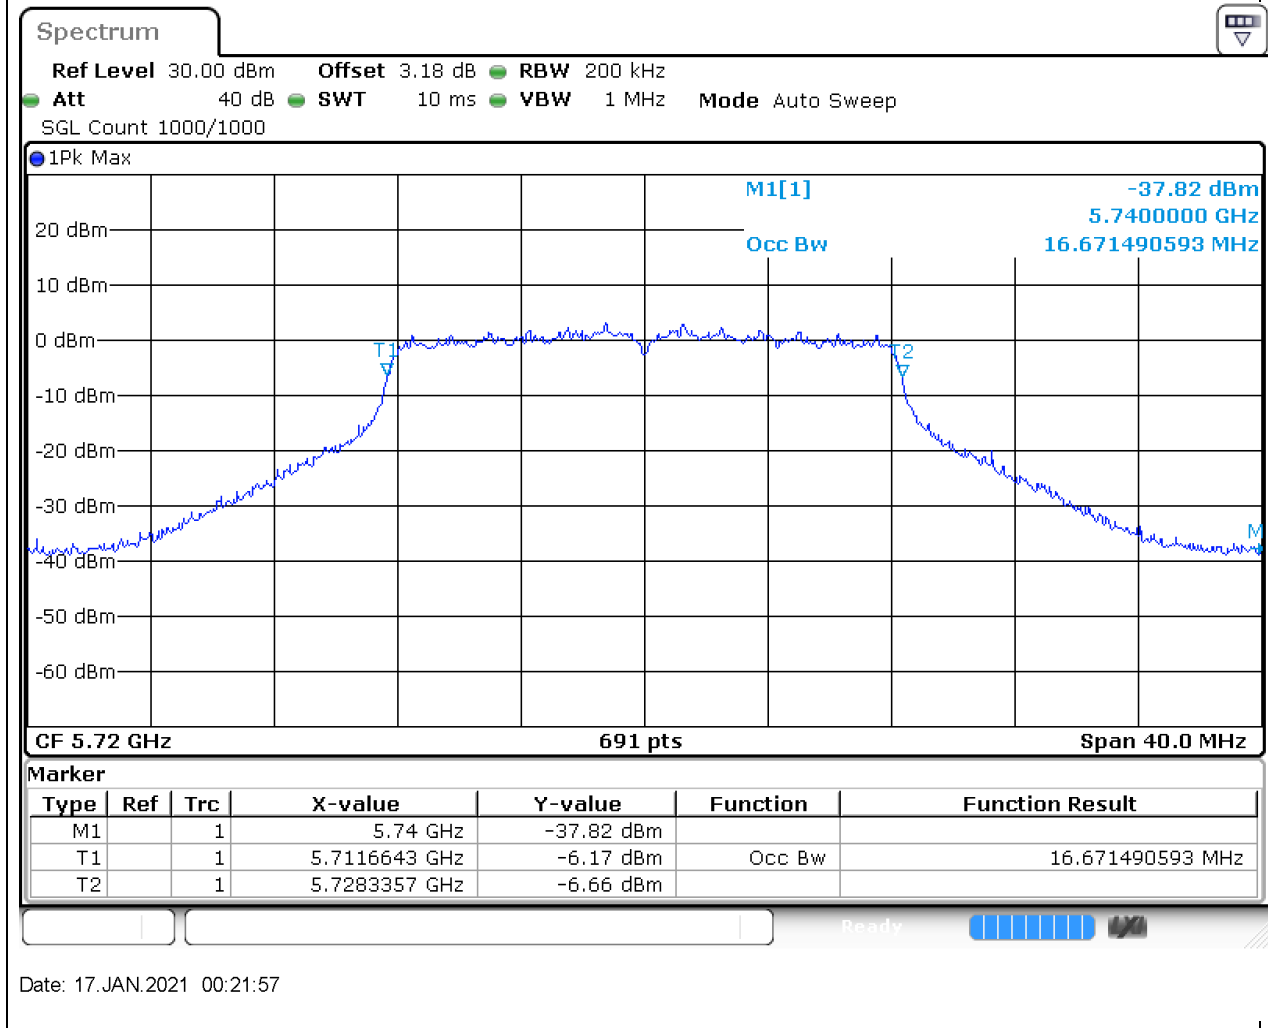

32. 802.11a_20M_U-NII-2C_CH144

32.1. A.2.2-99% Bandwidth(NTNV)

Center Frequency (MHz)	OBW Power (%)	RBW (MHz)	Detector	Limit (MHz)	OBW (MHz)	Verdict
5720	99	0.2	Peak	0	16.671491	Unknown