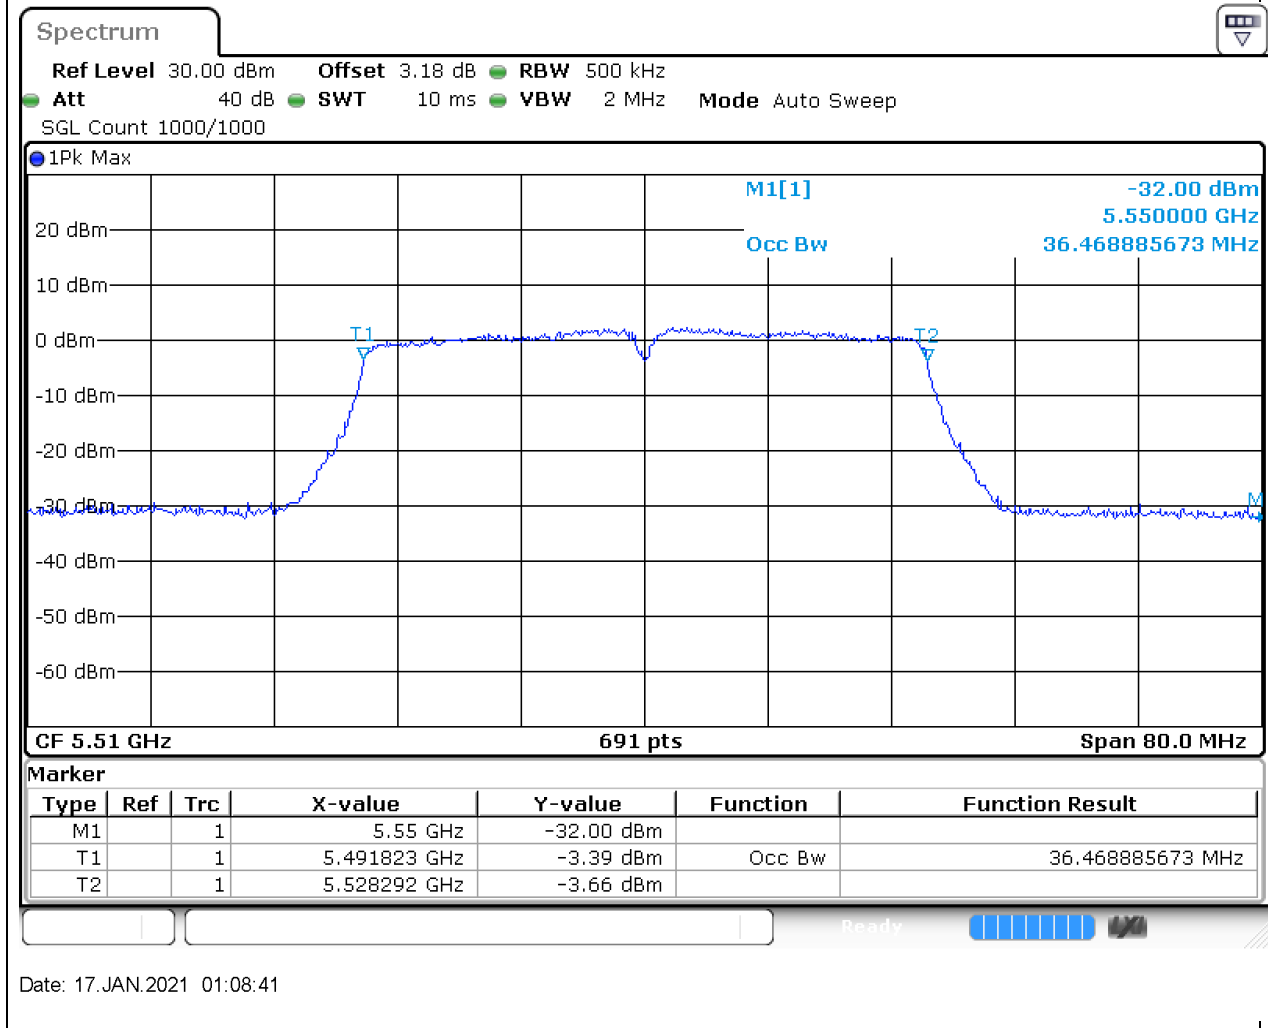

45. 802.11ac_40M_U-NII-2C_L

45.1. A.2.2-99% Bandwidth(NTNV)

Center Frequency (MHz)	OBW Power (%)	RBW (MHz)	Detector	Limit (MHz)	OBW (MHz)	Verdict
5510	99	0.5	Peak	0	36.468886	Unknown