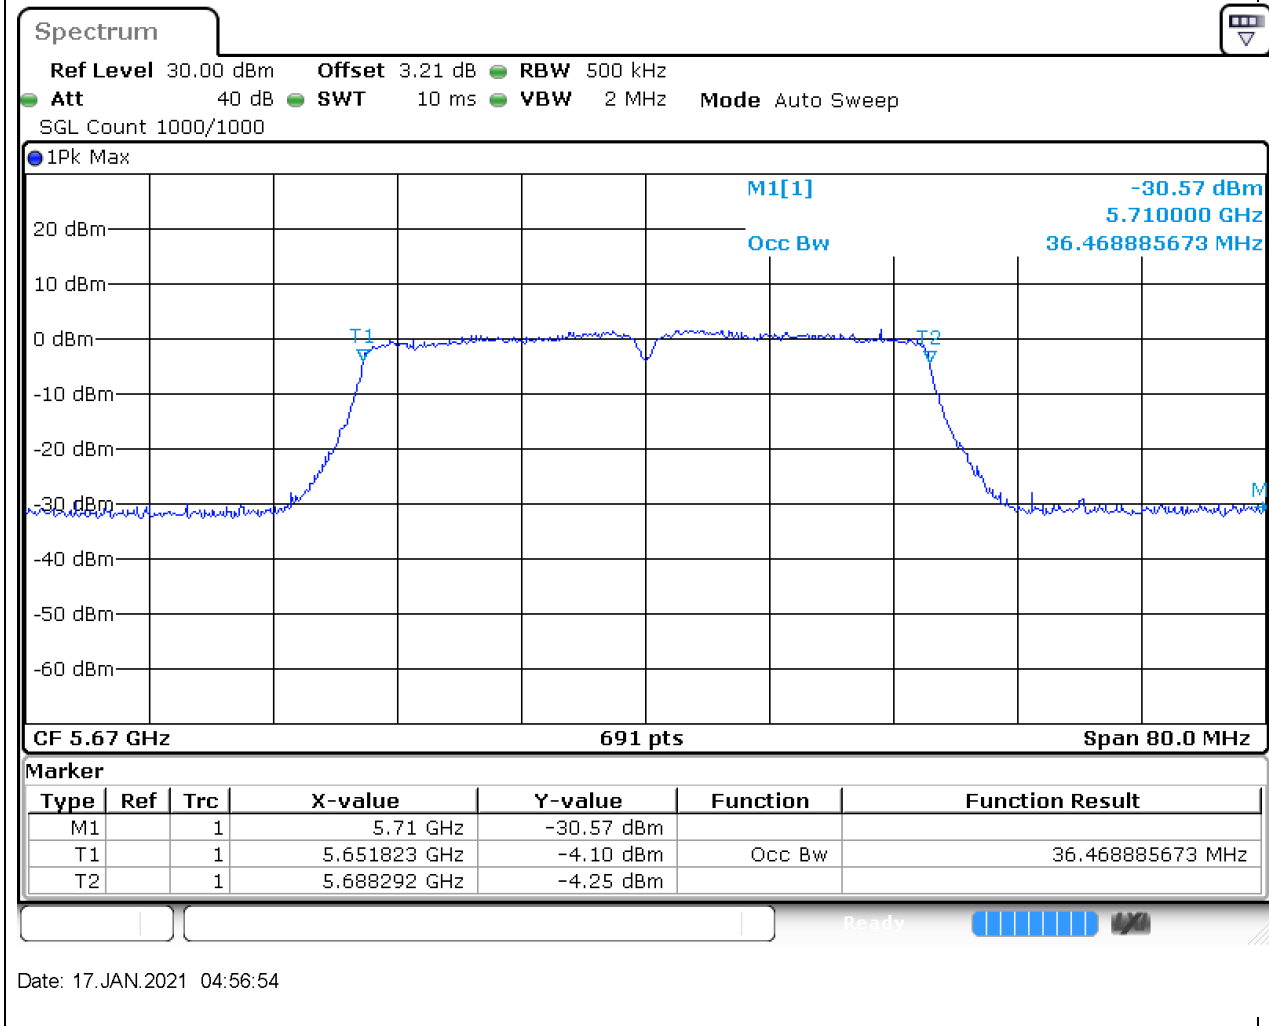

#### 39.1. A.2.2-99% Bandwidth(NTNV)

Center Frequency (MHz)	OBW Power (%)	RBW (MHz)	Detector	Limit (MHz)	OBW (MHz)	Verdict
5670	99	0.5	Peak	0	36.468886	Unknown