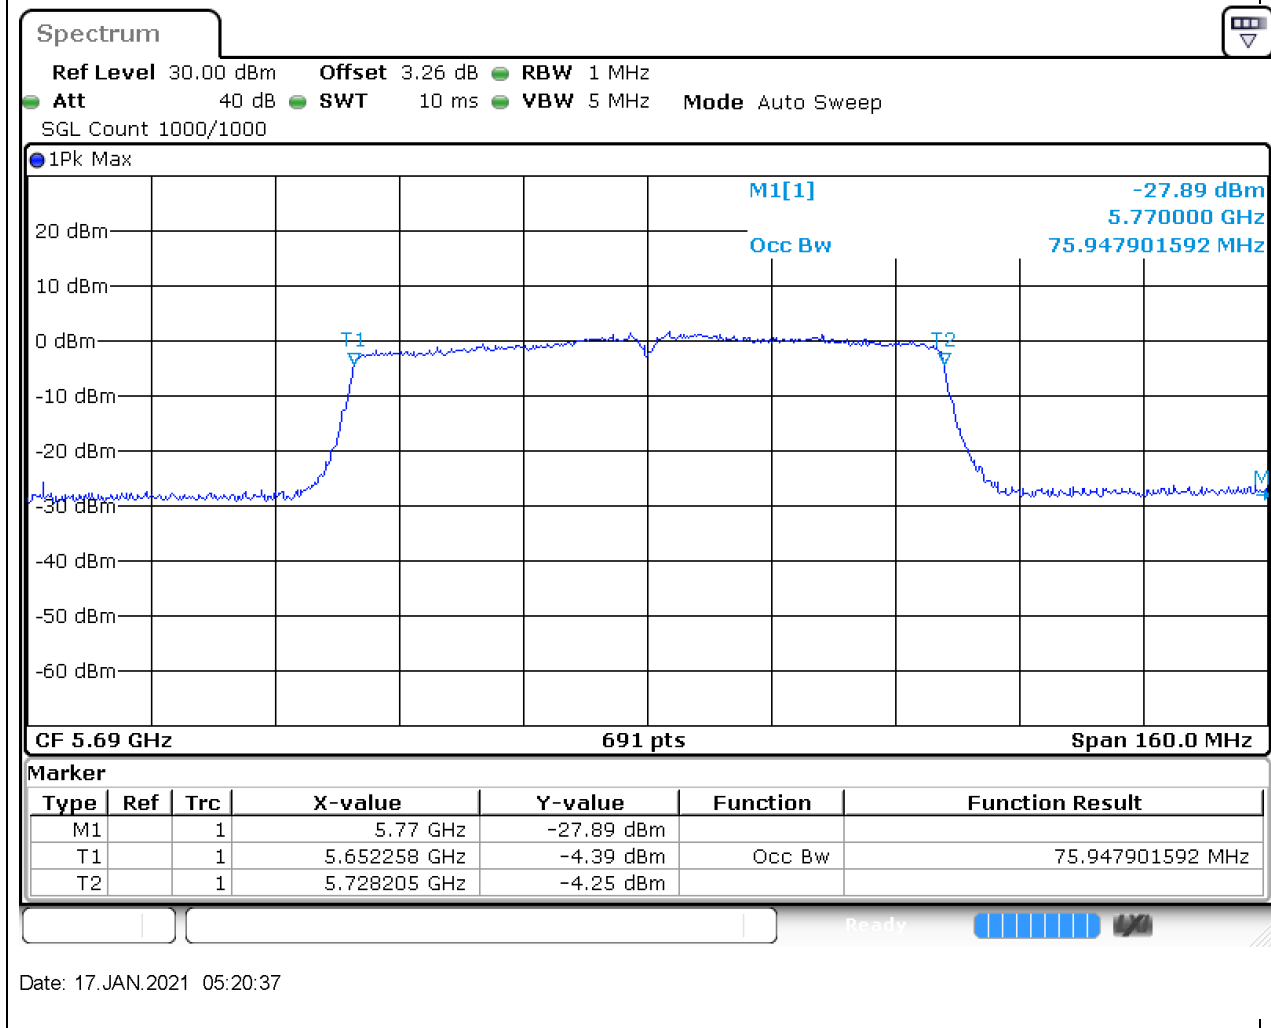

51. 802.11ac_80M_U-NII-3_CH138

51.1. A.2.2-99% Bandwidth(NTNV)

Center Frequency (MHz)	OBW Power (%)	RBW (MHz)	Detector	Limit (MHz)	OBW (MHz)	Verdict
5690	99	1	Peak	0	75.947902	Unknown