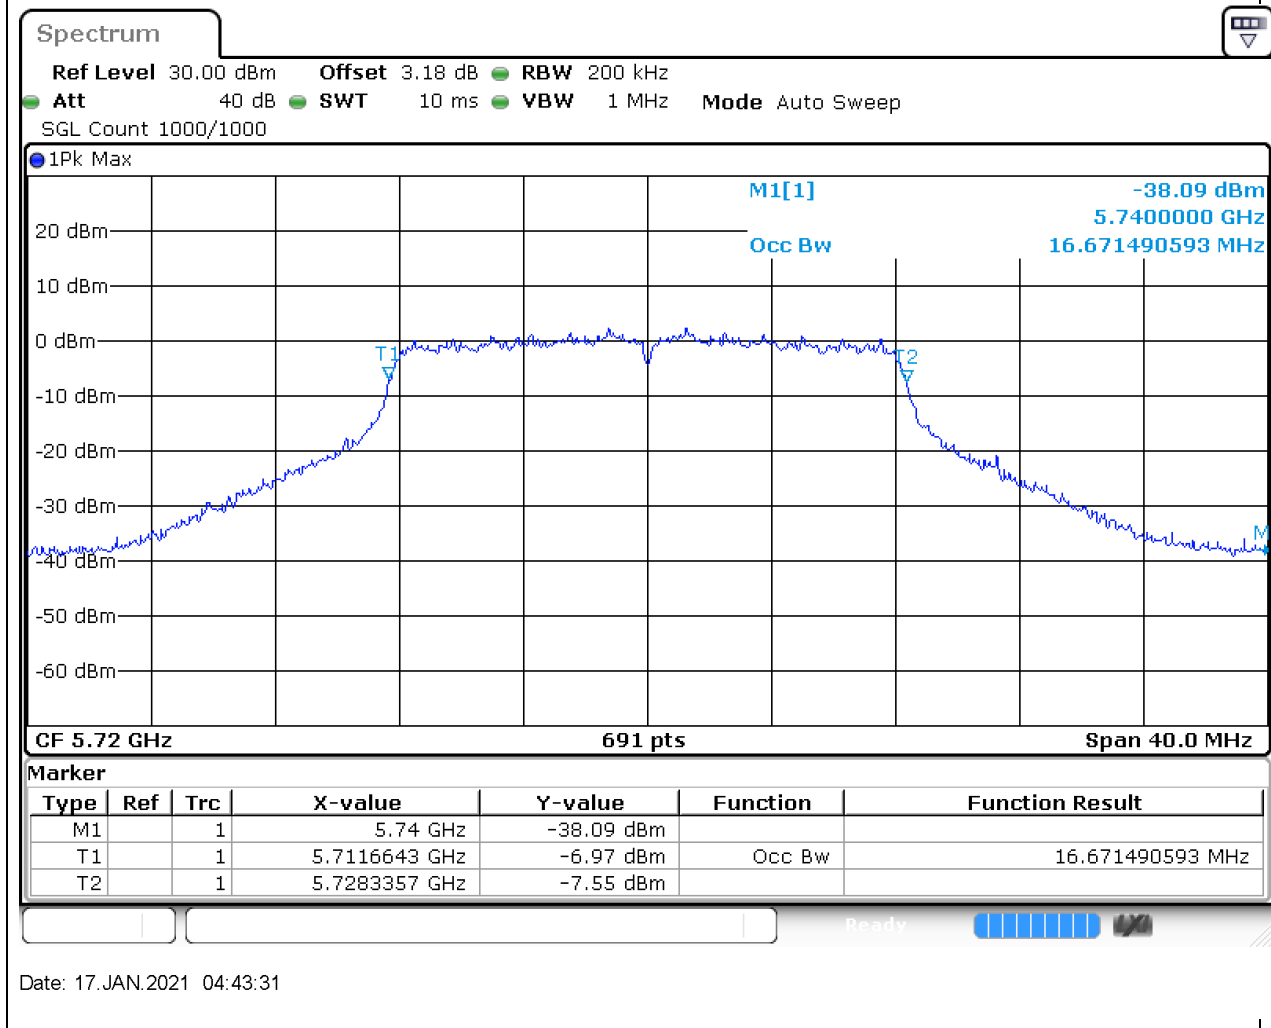

32. 802.11a_20M_U-NII-3_CH144

32.1. A.2.2-99% Bandwidth(NTNV)

Center Frequency (MHz)	OBW Power (%)	RBW (MHz)	Detector	Limit (MHz)	OBW (MHz)	Verdict
5720	99	0.2	Peak	0	16.671491	Unknown