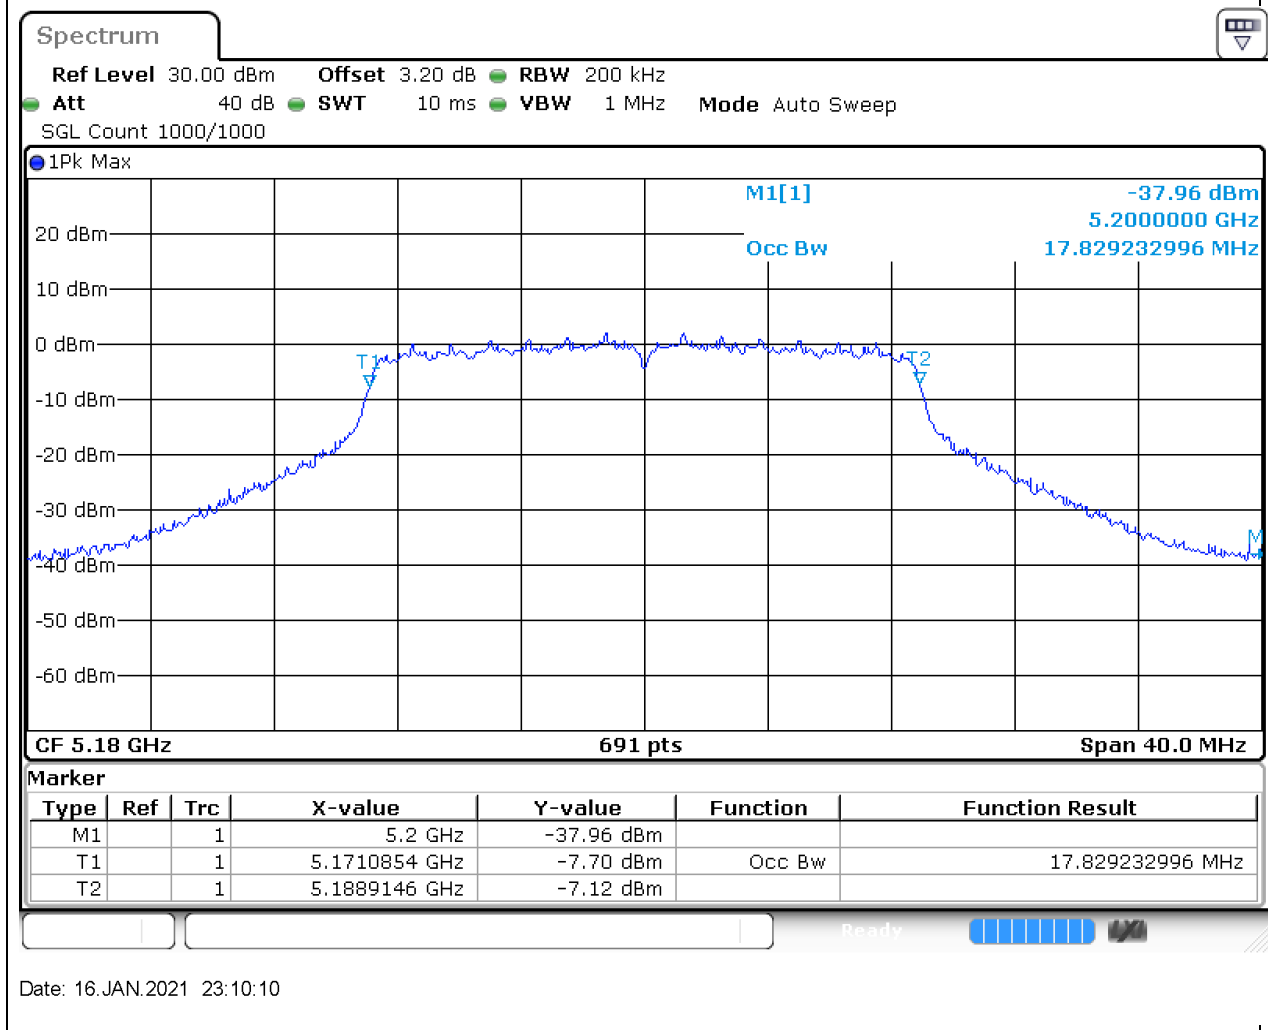

4. 802.11n_20M_U-NII-1_L

4.1. A.2.2-99% Bandwidth(NTNV)

Center Frequency (MHz)	OBW Power (%)	RBW (MHz)	Detector	Limit (MHz)	OBW (MHz)	Verdict
5180	99	0.2	Peak	0	17.829233	Unknow