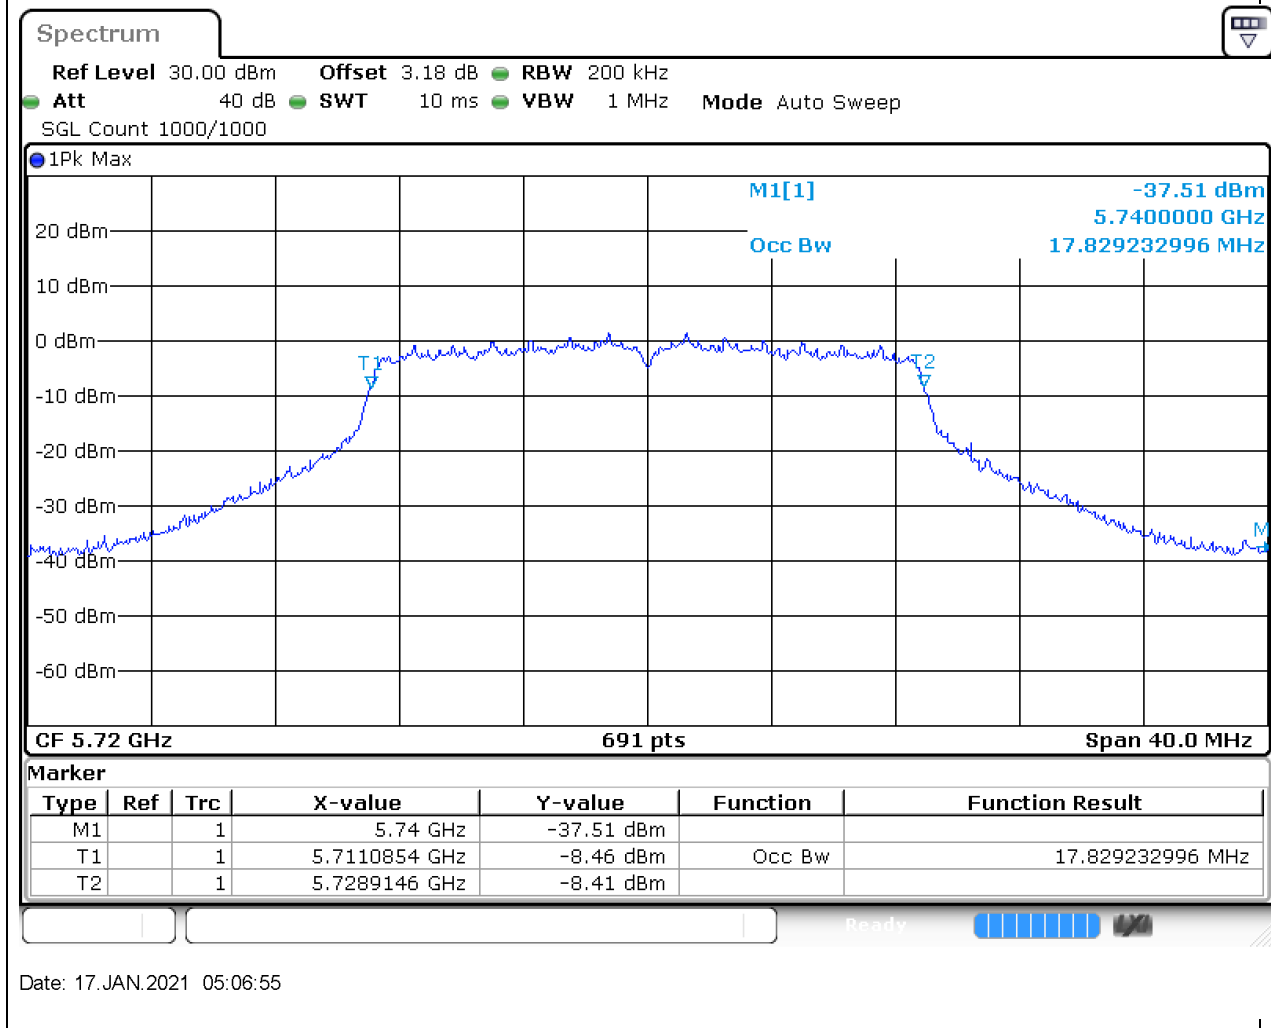

44. 802.11ac_20M_U-NII-2C_CH144

44.1. A.2.2-99% Bandwidth(NTNV)

Center Frequency (MHz)	OBW Power (%)	RBW (MHz)	Detector	Limit (MHz)	OBW (MHz)	Verdict
5720	99	0.2	Peak	0	17.829233	Unknown