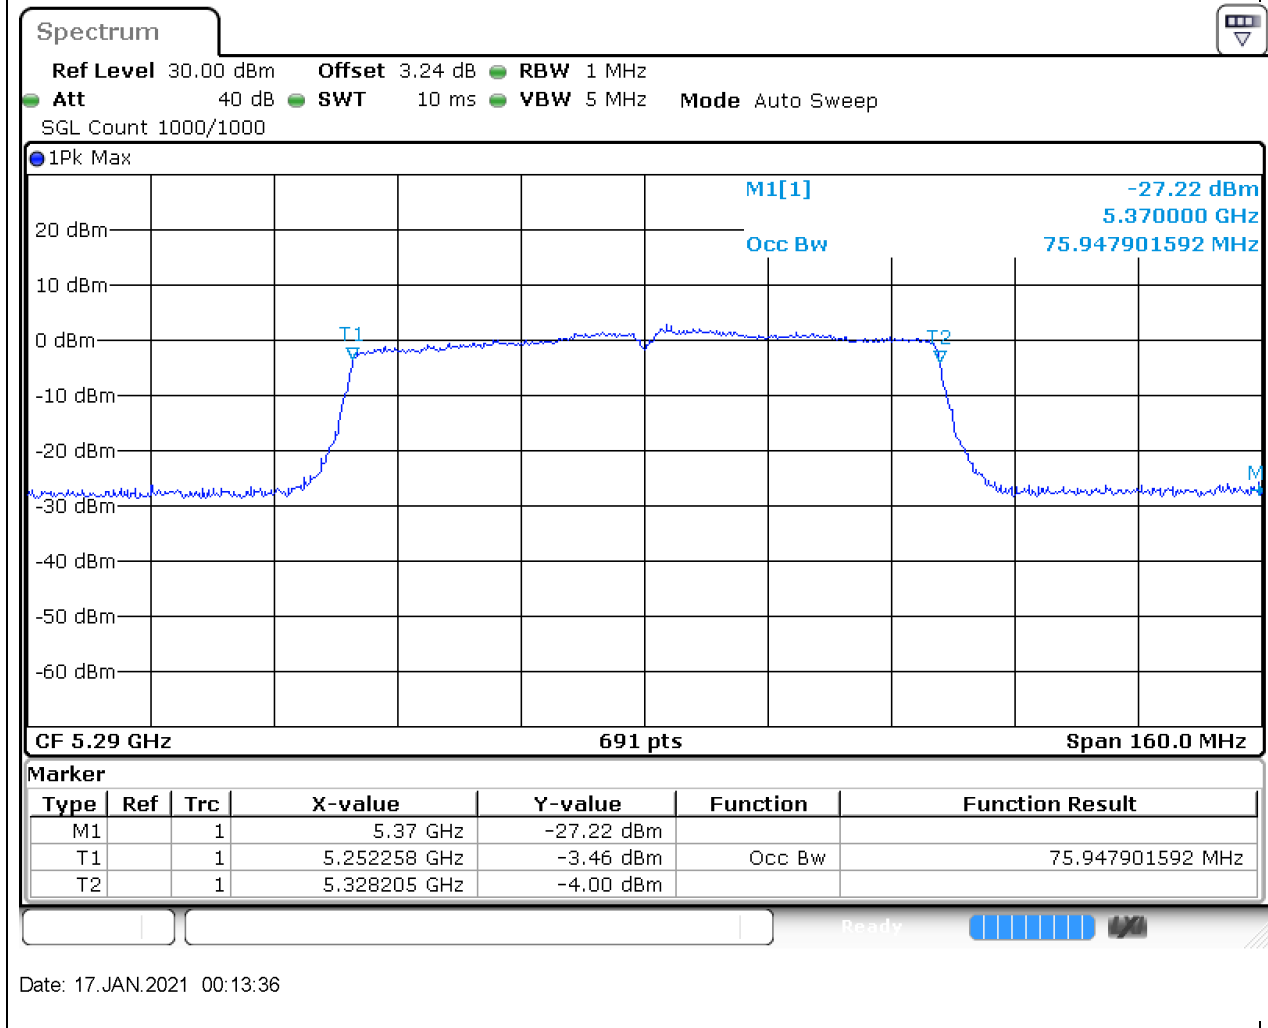

28. 802.11ac_80M_U-NII-2A_M

28.1. A.2.2-99% Bandwidth(NTNV)

Center Frequency (MHz)	OBW Power (%)	RBW (MHz)	Detector	Limit (MHz)	OBW (MHz)	Verdict
5290	99	1	Peak	0	75.947902	Unknown