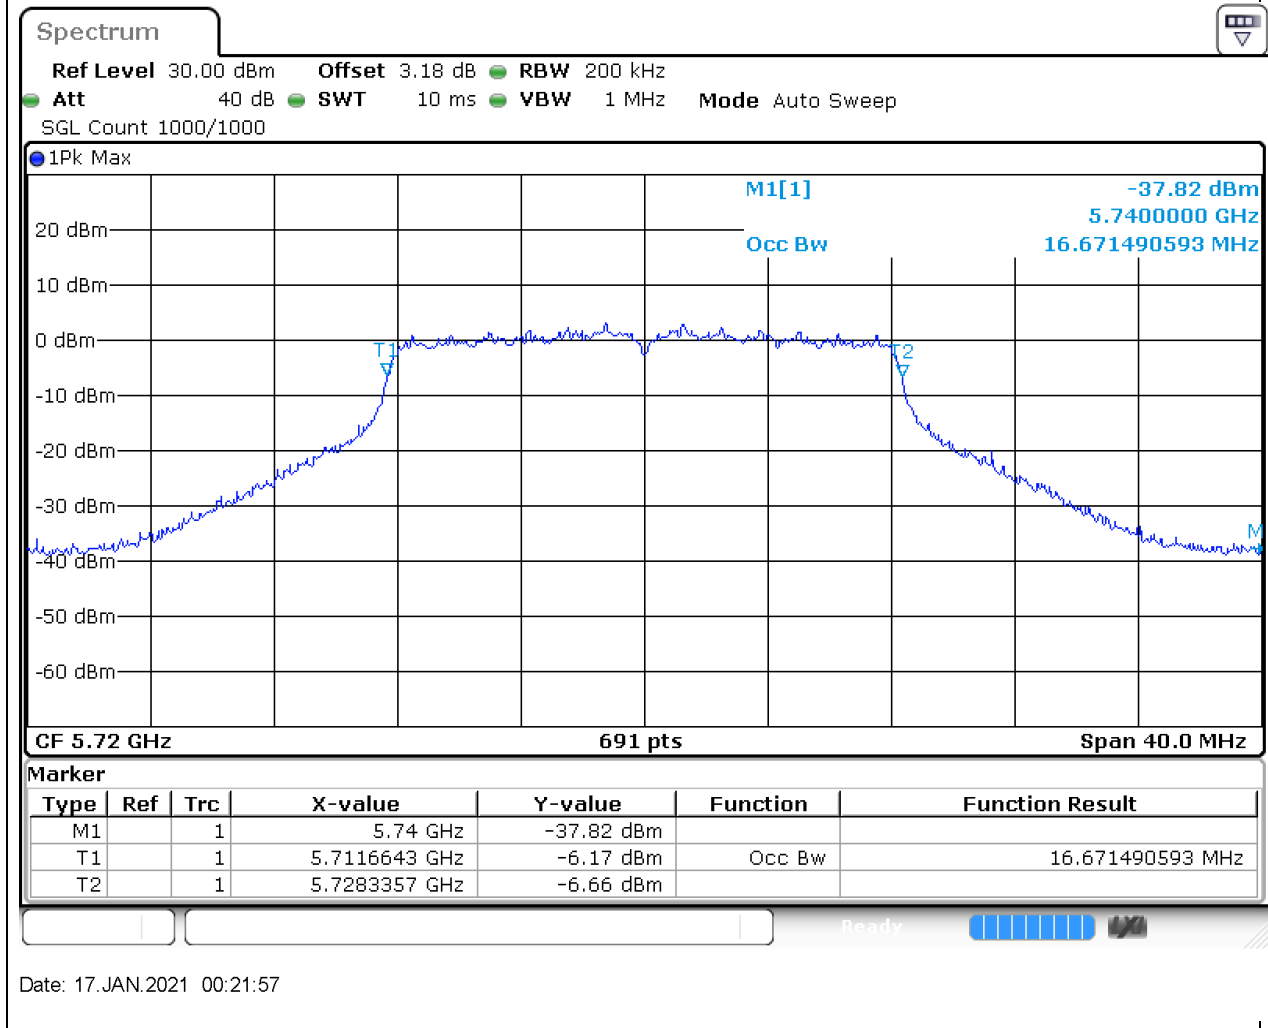

32. 802.11a_20M_U-NII-3_CH144

32.1. A.2.2-99% Bandwidth(NTNV)

Center Frequency (MHz)	OBW Power (%)	RBW (MHz)	Detector	Limit (MHz)	OBW (MHz)	Verdict
5720	99	0.2	Peak	0	16.671491	Unknown