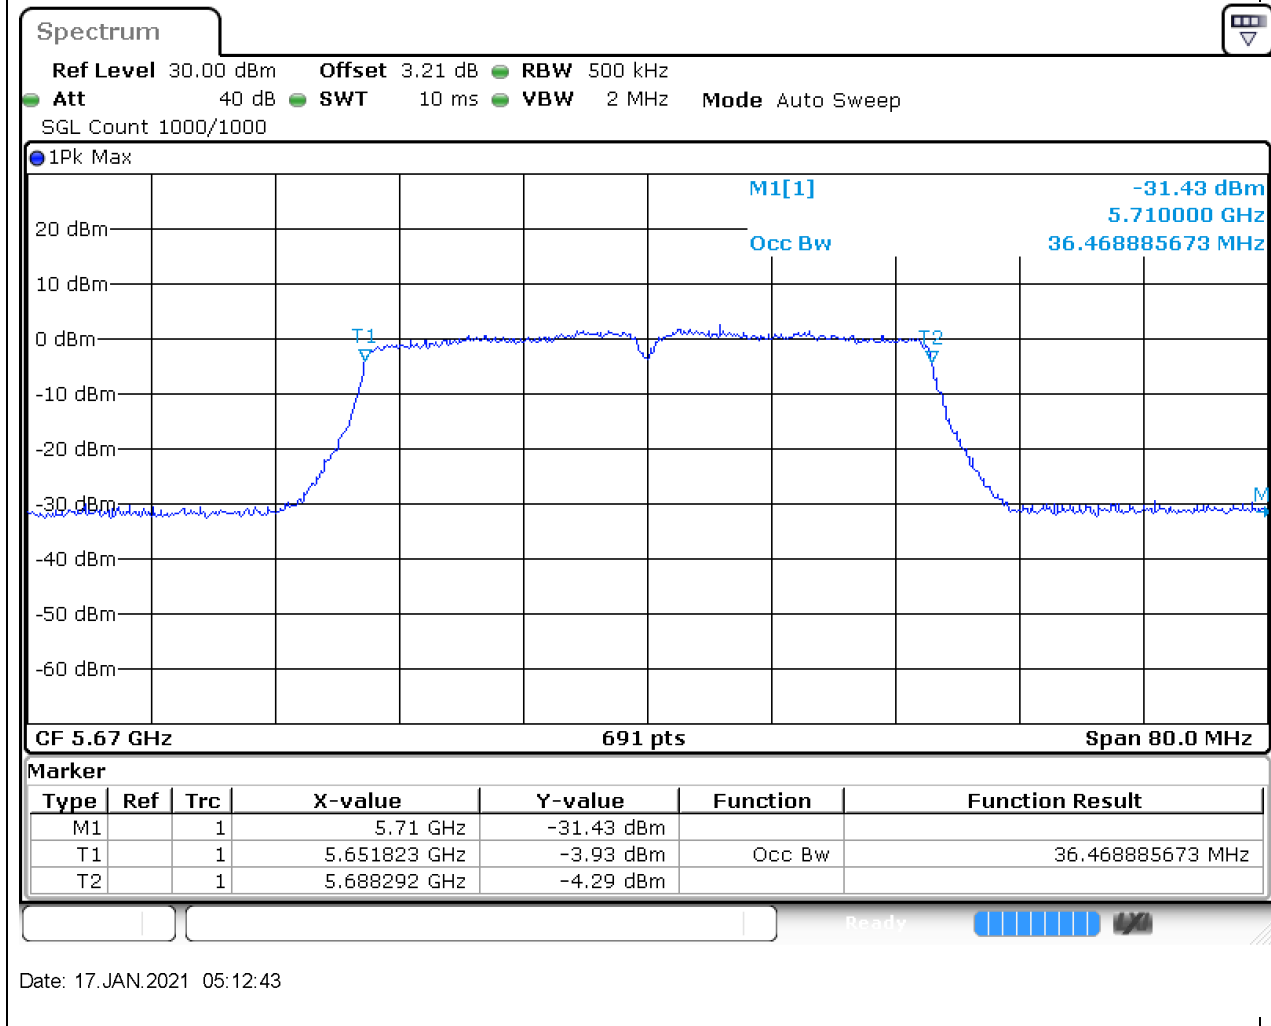

47. 802.11ac_40M_U-NII-2C_H

47.1. A.2.2-99% Bandwidth(NTNV)

Center Frequency (MHz)	OBW Power (%)	RBW (MHz)	Detector	Limit (MHz)	OBW (MHz)	Verdict
5670	99	0.5	Peak	0	36.468886	Unknown