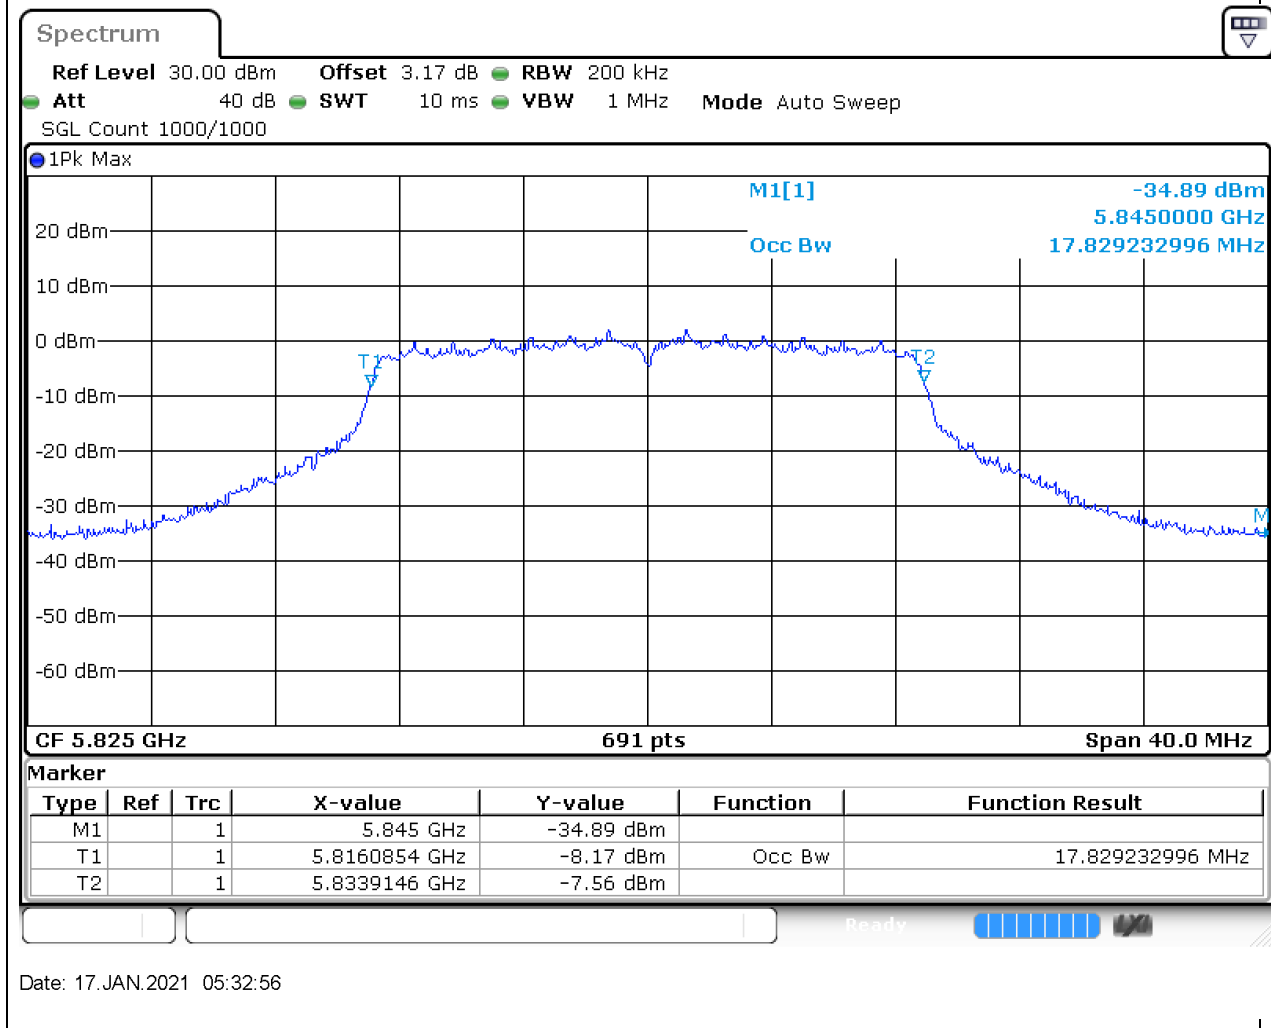

57. 802.11n_20M_U-NII-3_H

57.1. A.2.2-99% Bandwidth(NTNV)

Center Frequency (MHz)	OBW Power (%)	RBW (MHz)	Detector	Limit (MHz)	OBW (MHz)	Verdict
5825	99	0.2	Peak	0	17.829233	Unknown