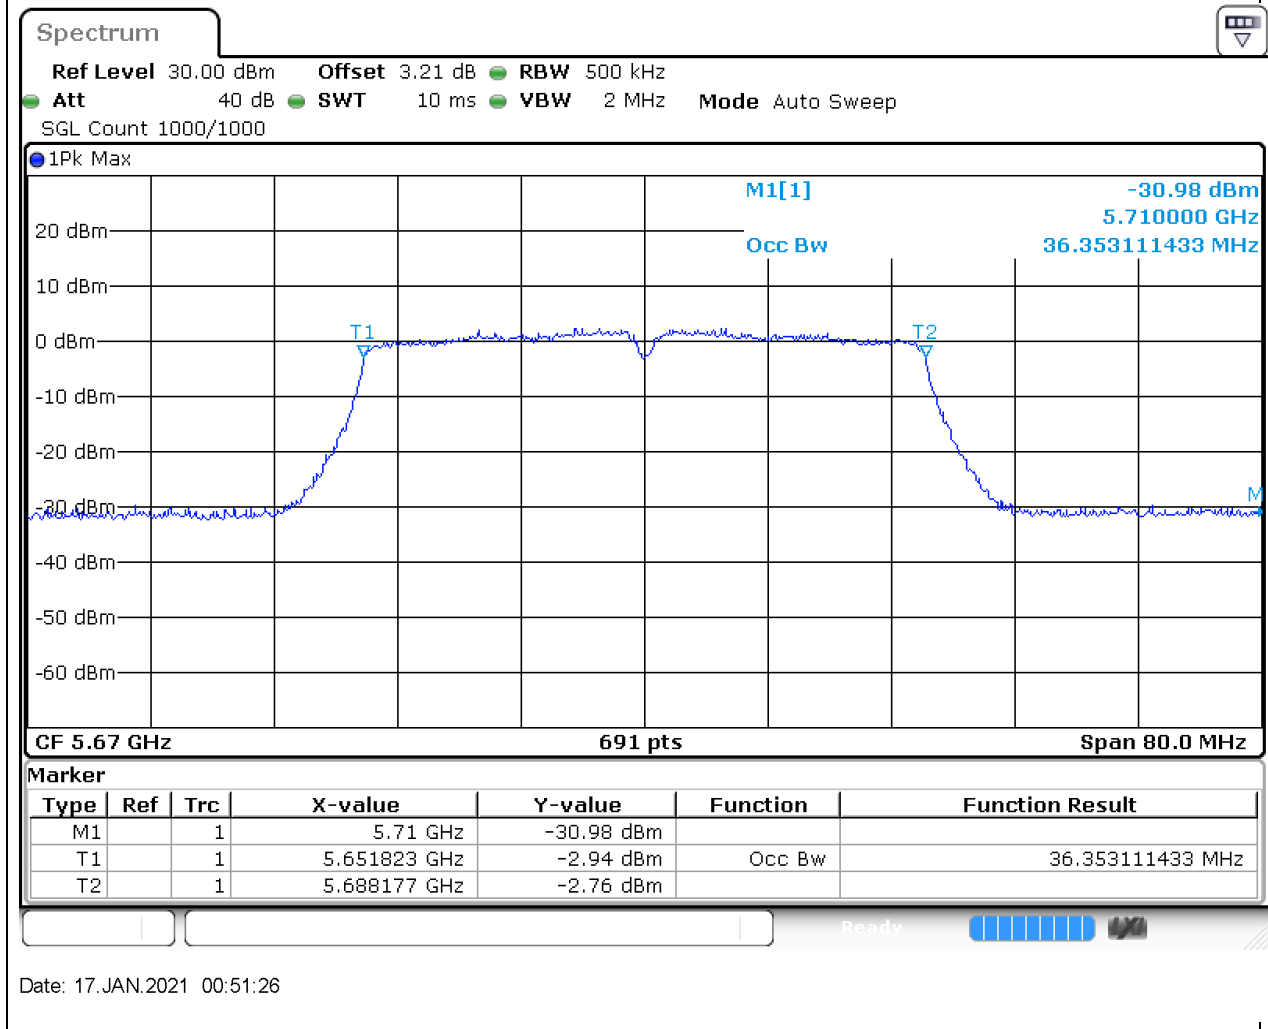

39. 802.11n_40M_U-NII-2C_H

39.1. A.2.2-99% Bandwidth(NTNV)

Center Frequency (MHz)	OBW Power (%)	RBW (MHz)	Detector	Limit (MHz)	OBW (MHz)	Verdict
5670	99	0.5	Peak	0	36.353111	Unknown