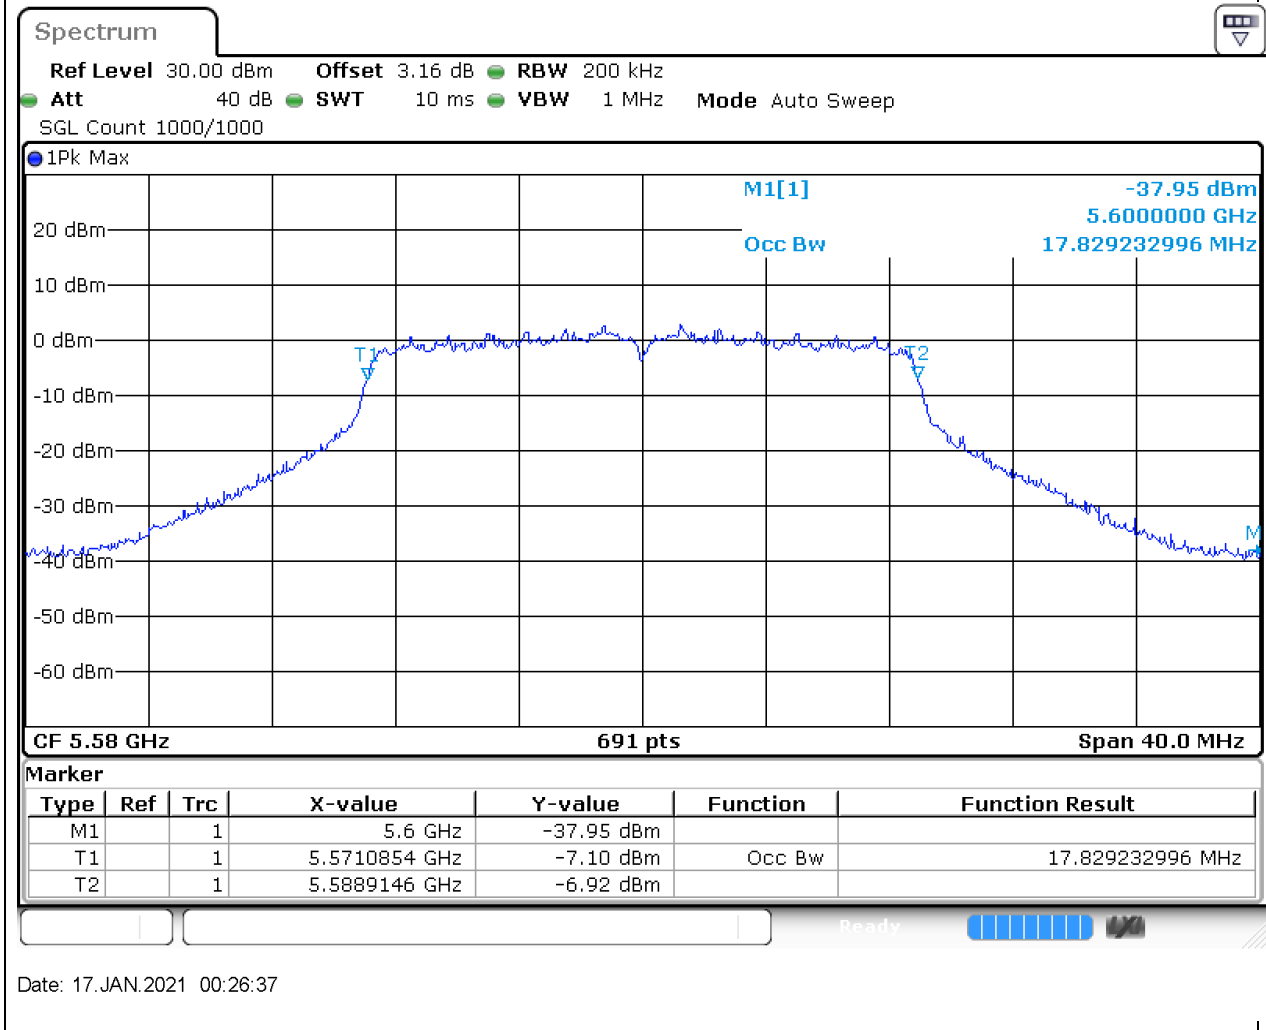

34. 802.11n_20M_U-NII-2C_M

34.1. A.2.2-99% Bandwidth(NTNV)

Center Frequency (MHz)	OBW Power (%)	RBW (MHz)	Detector	Limit (MHz)	OBW (MHz)	Verdict
5580	99	0.2	Peak	0	17.829233	Unknown