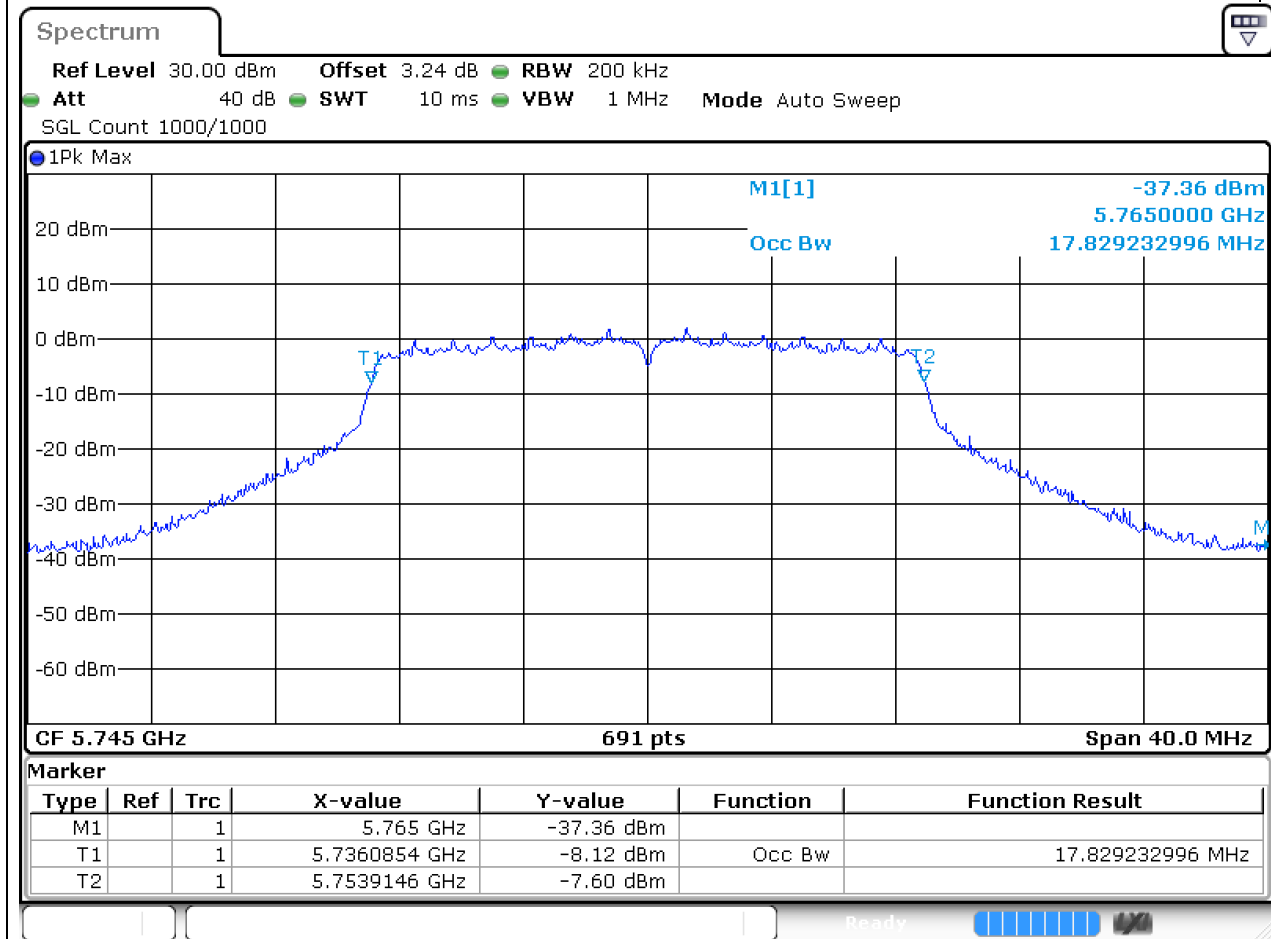

55. 802.11n_20M_U-NII-3_L

55.1. A.2.2-99% Bandwidth(NTNV)

Center Frequency (MHz)	OBW Power (%)	RBW (MHz)	Detector	Limit (MHz)	OBW (MHz)	Verdict
5745	99	0.2	Peak	0	17.829233	Unknown

Date: 17.JAN.2021 05:29:10