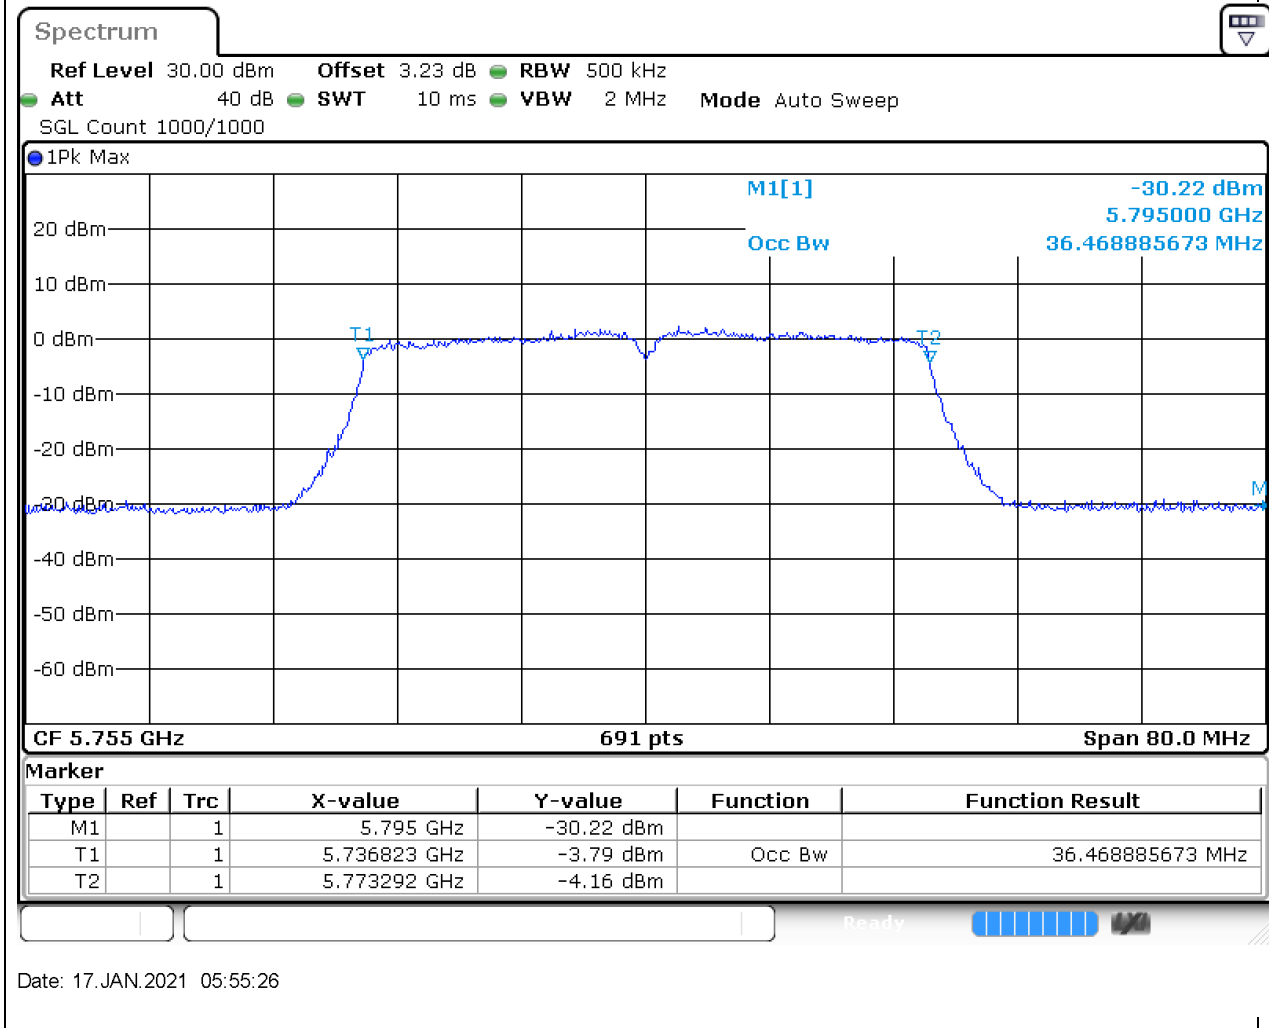

63. 802.11ac_40M_U-NII-3_L

63.1. A.2.2-99% Bandwidth(NTNV)

Center Frequency (MHz)	OBW Power (%)	RBW (MHz)	Detector	Limit (MHz)	OBW (MHz)	Verdict
5755	99	0.5	Peak	0	36.468886	Unknown