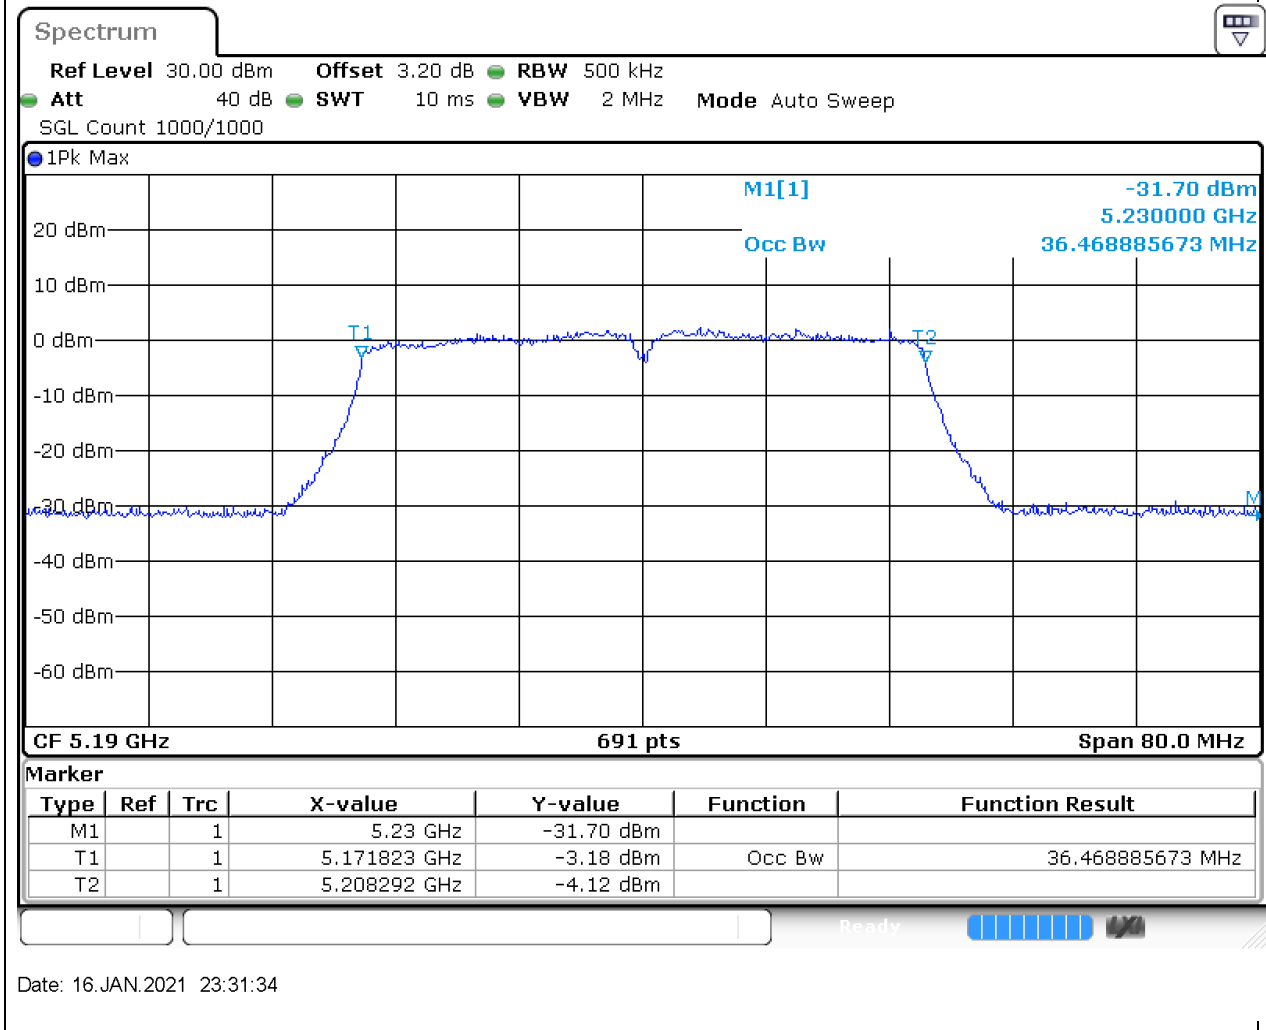

12. 802.11ac_40M_U-NII-1_L

12.1. A.2.2-99% Bandwidth(NTNV)

Center Frequency (MHz)	OBW Power (%)	RBW (MHz)	Detector	Limit (MHz)	OBW (MHz)	Verdict
5190	99	0.5	Peak	0	36.468886	Unknown