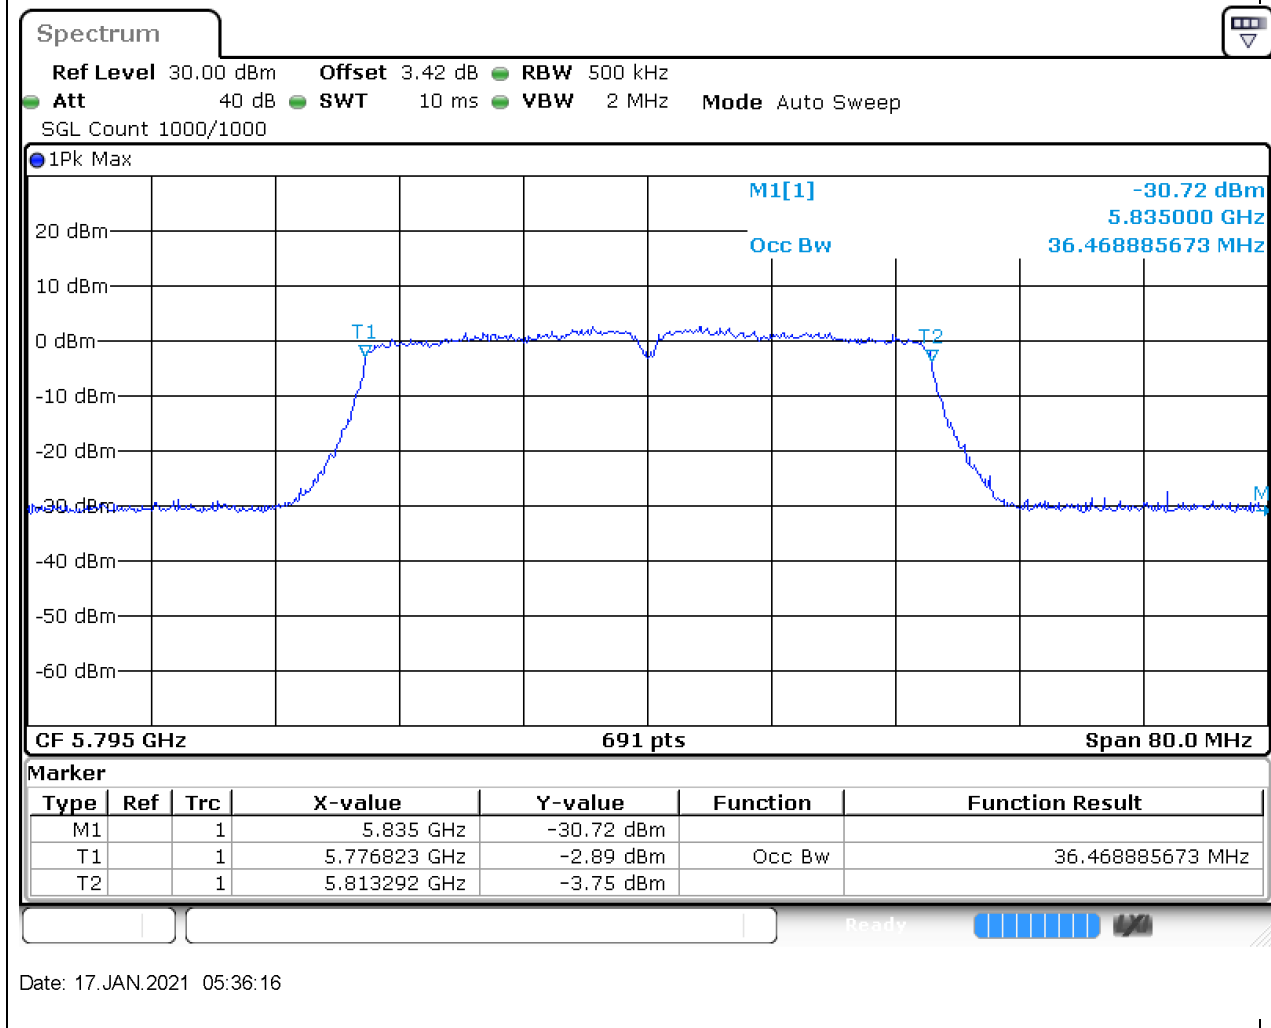

59. 802.11n_40M_U-NII-3_H

59.1. A.2.2-99% Bandwidth(NTNV)

Center Frequency (MHz)	OBW Power (%)	RBW (MHz)	Detector	Limit (MHz)	OBW (MHz)	Verdict
5795	99	0.5	Peak	0	36.468886	Unknown