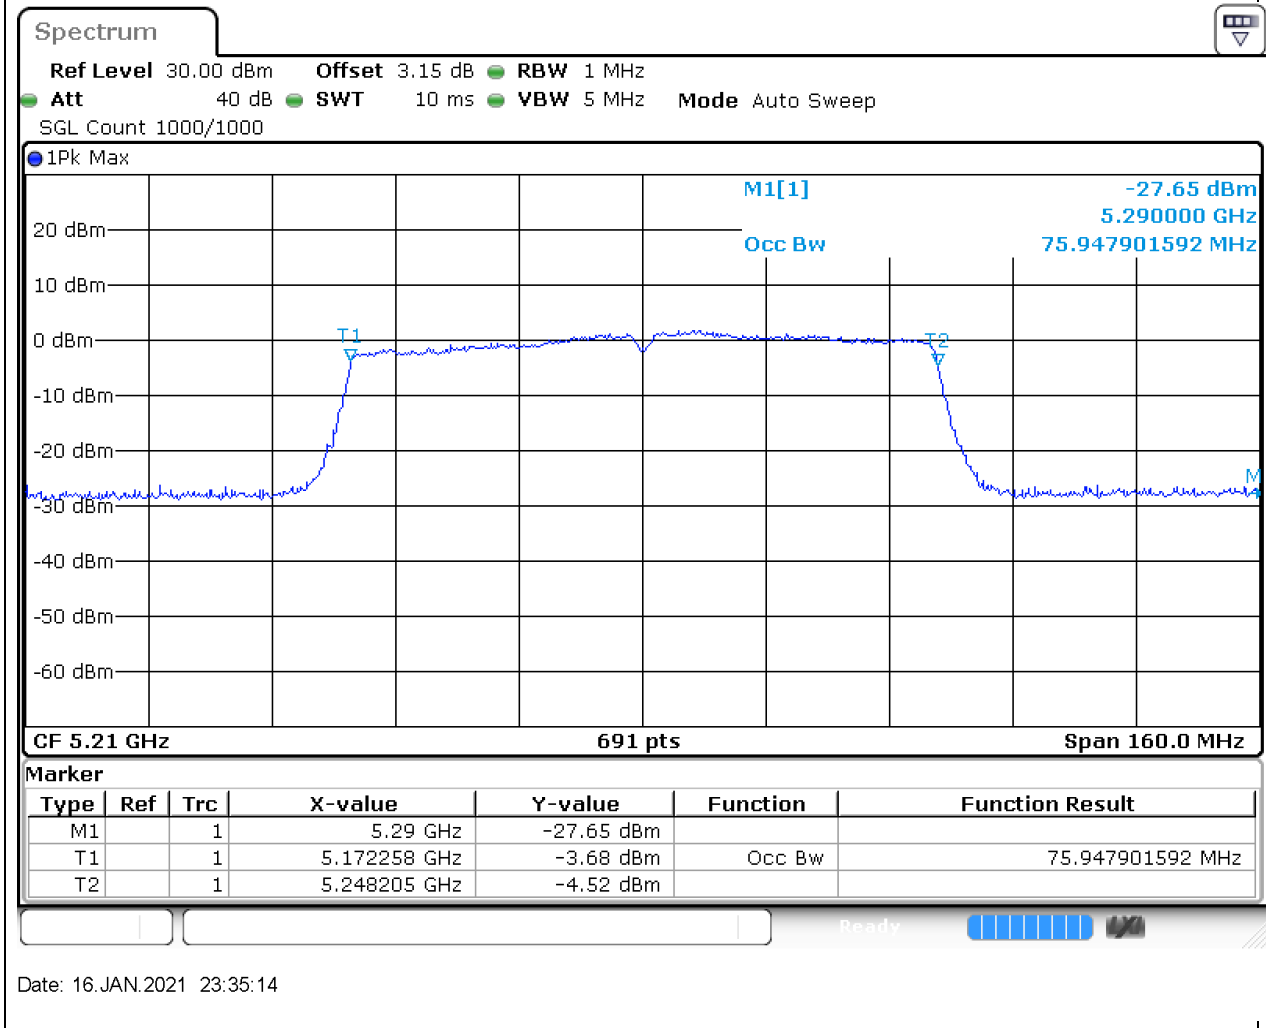

14. 802.11ac_80M_U-NII-1_M

14.1. A.2.2-99% Bandwidth(NTNV)

Center Frequency (MHz)	OBW Power (%)	RBW (MHz)	Detector	Limit (MHz)	OBW (MHz)	Verdict
5210	99	1	Peak	0	75.947902	Unknown