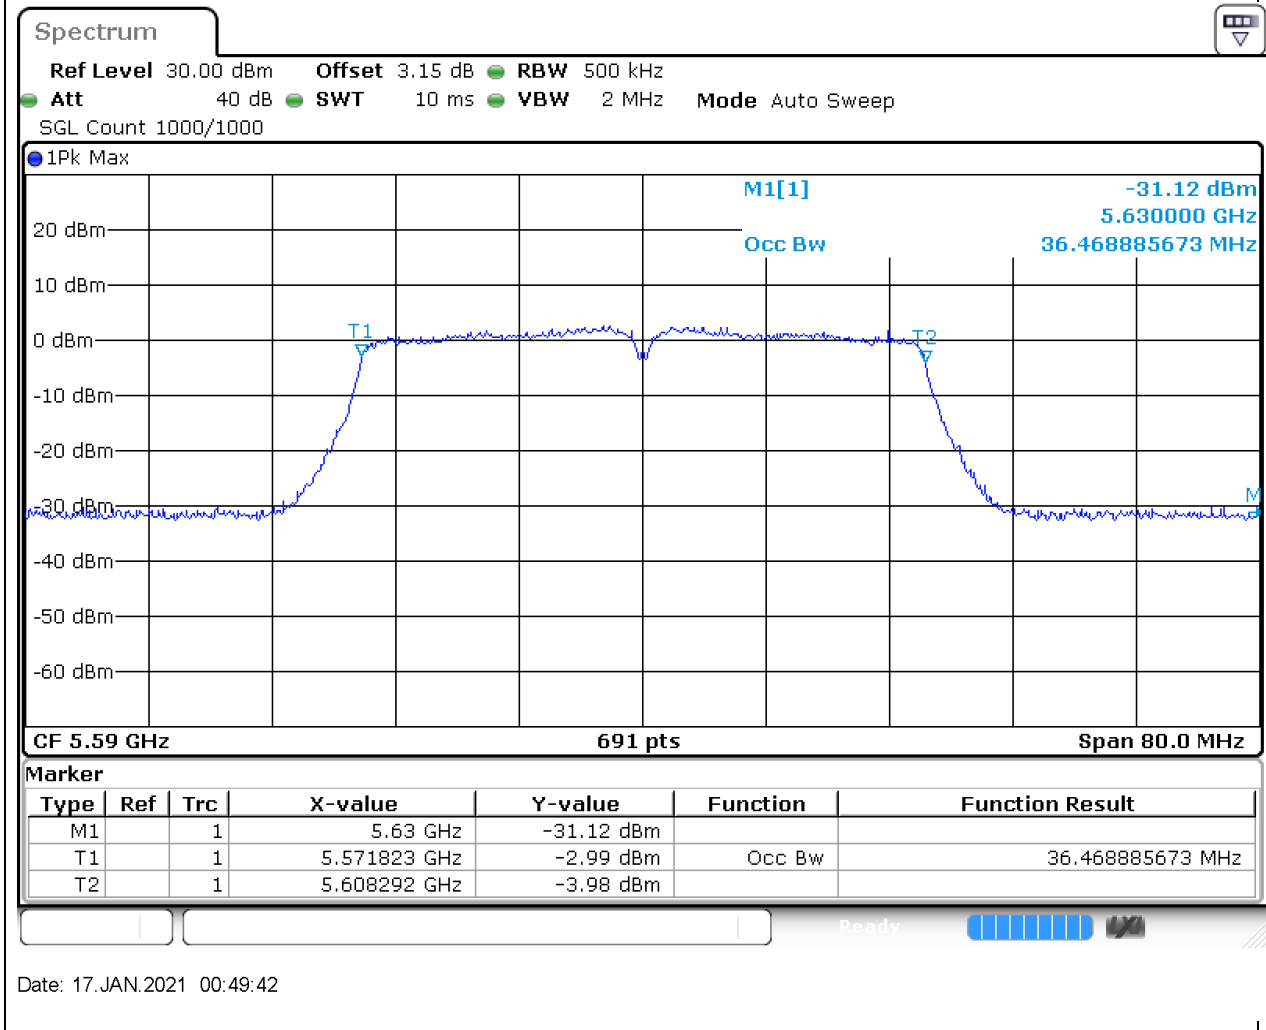

38. 802.11n_40M_U-NII-2C_M

38.1. A.2.2-99% Bandwidth(NTNV)

Center Frequency (MHz)	OBW Power (%)	RBW (MHz)	Detector	Limit (MHz)	OBW (MHz)	Verdict
5590	99	0.5	Peak	0	36.468886	Unknown