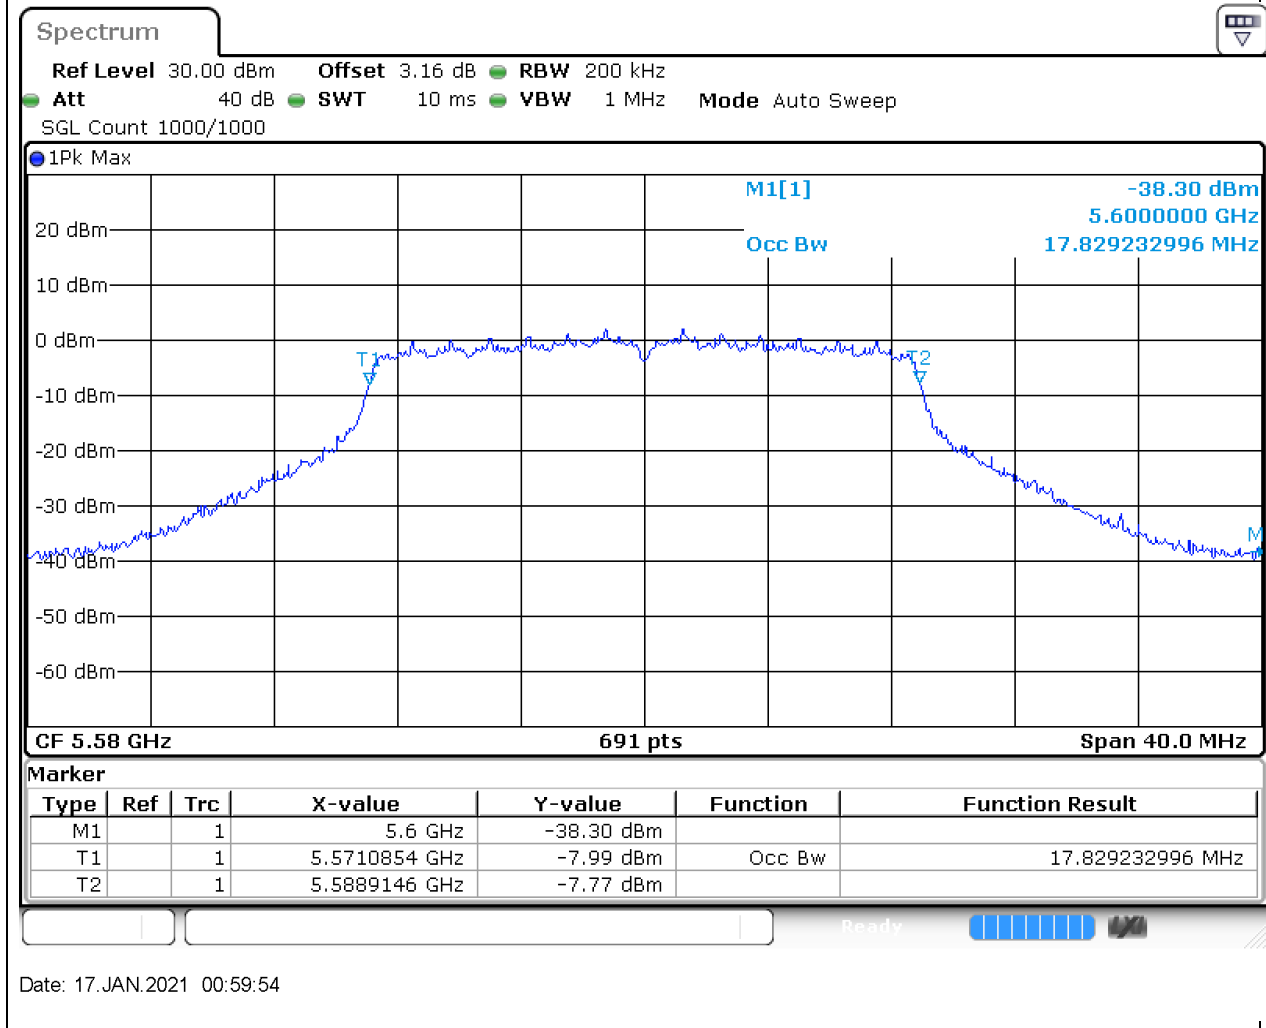

42. 802.11ac_20M_U-NII-2C_M

42.1. A.2.2-99% Bandwidth(NTNV)

Center Frequency (MHz)	OBW Power (%)	RBW (MHz)	Detector	Limit (MHz)	OBW (MHz)	Verdict
5580	99	0.2	Peak	0	17.829233	Unknown