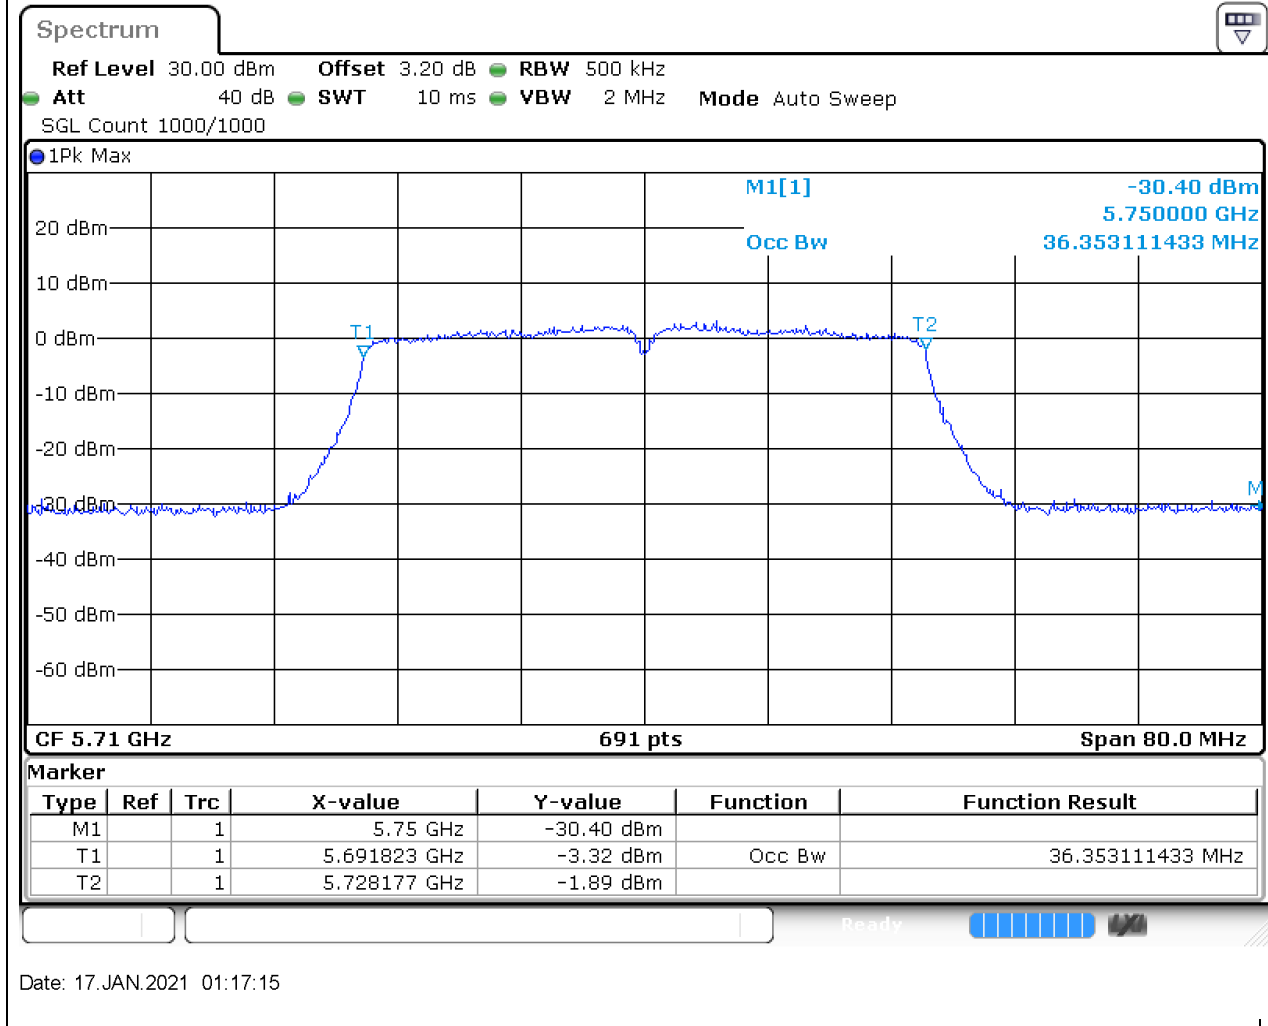

48. 802.11ac_40M_U-NII-2C_CH142

48.1. A.2.2-99% Bandwidth(NTNV)

Center Frequency (MHz)	OBW Power (%)	RBW (MHz)	Detector	Limit (MHz)	OBW (MHz)	Verdict
5710	99	0.5	Peak	0	36.353111	Unknown