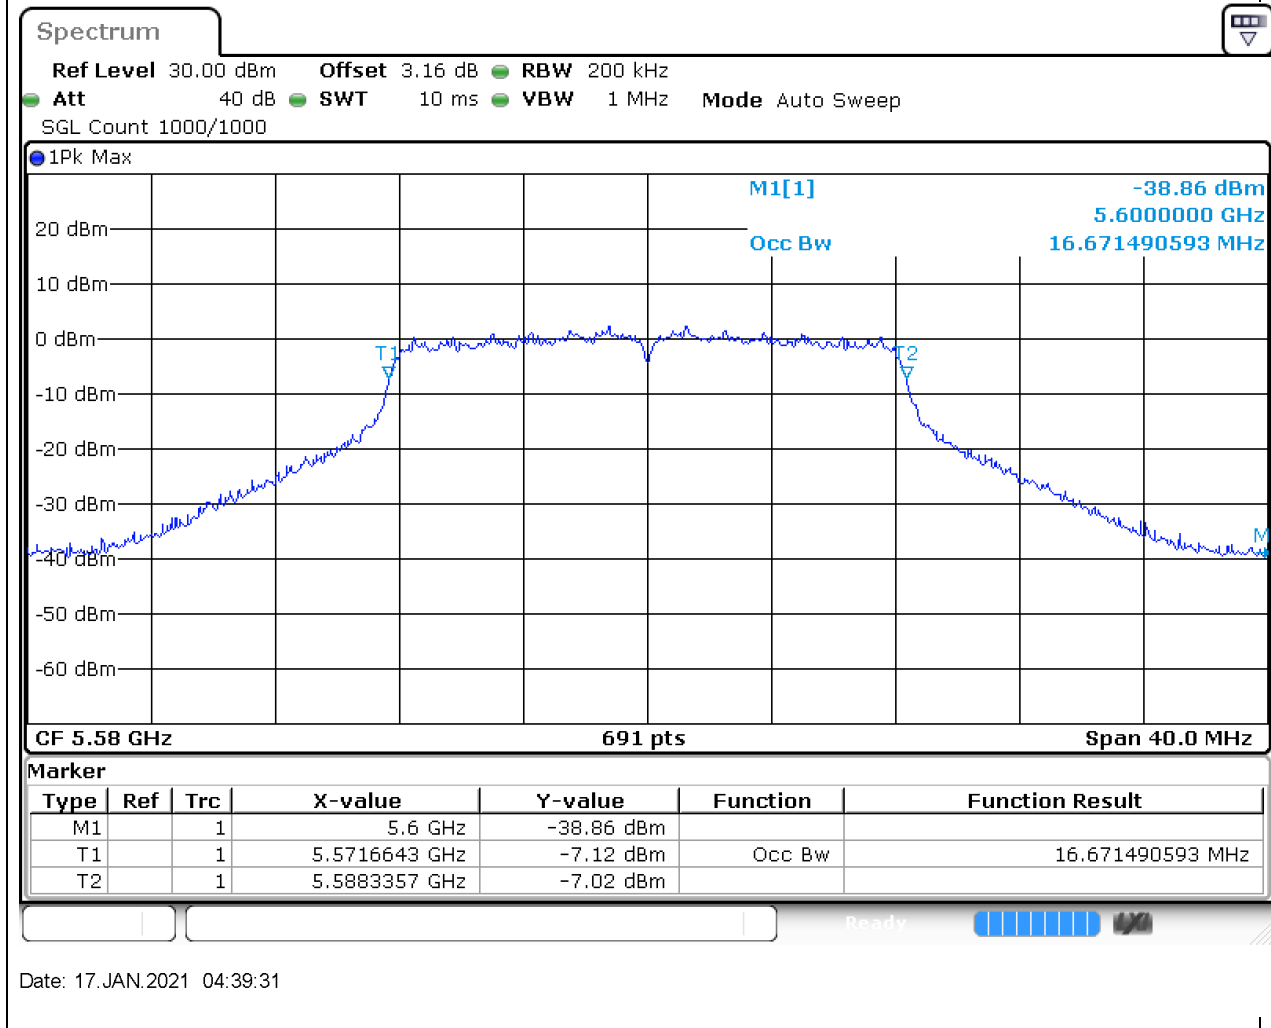

30. 802.11a_20M_U-NII-2C_M

30.1. A.2.2-99% Bandwidth(NTNV)

Center Frequency (MHz)	OBW Power (%)	RBW (MHz)	Detector	Limit (MHz)	OBW (MHz)	Verdict
5580	99	0.2	Peak	0	16.671491	Unknown