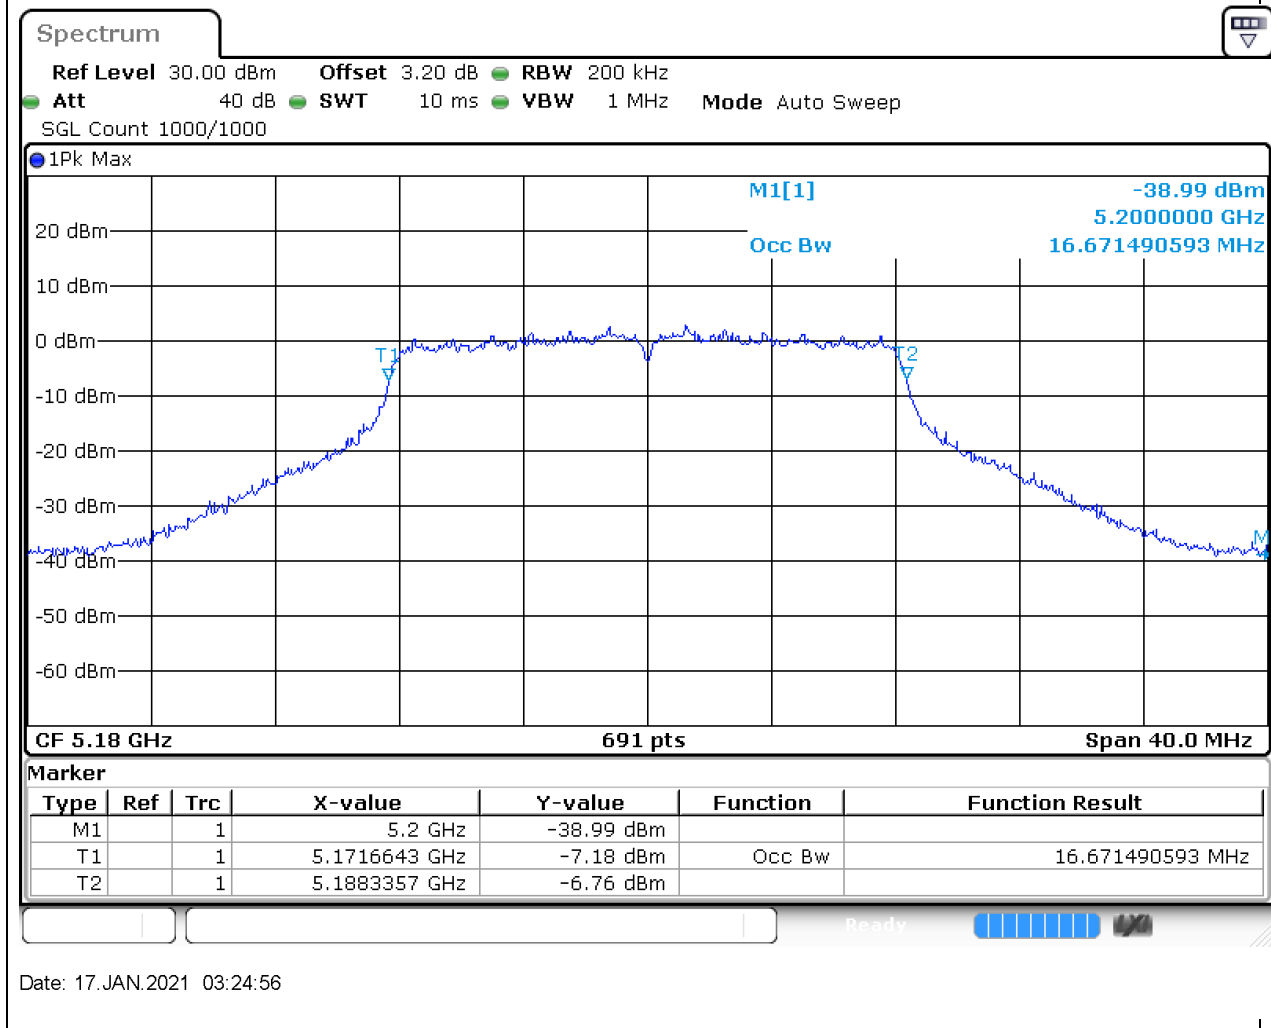

99% Bandwidth

Main Antenna

1. 802.11a_20M_U-NII-1_L

1.1. A.2.2-99% Bandwidth(NTNV)

Center Frequency (MHz)	OBW Power (%)	RBW (MHz)	Detector	Limit (MHz)	OBW (MHz)	Verdict
5180	99	0.2	Peak	0	16.671491	Unknown