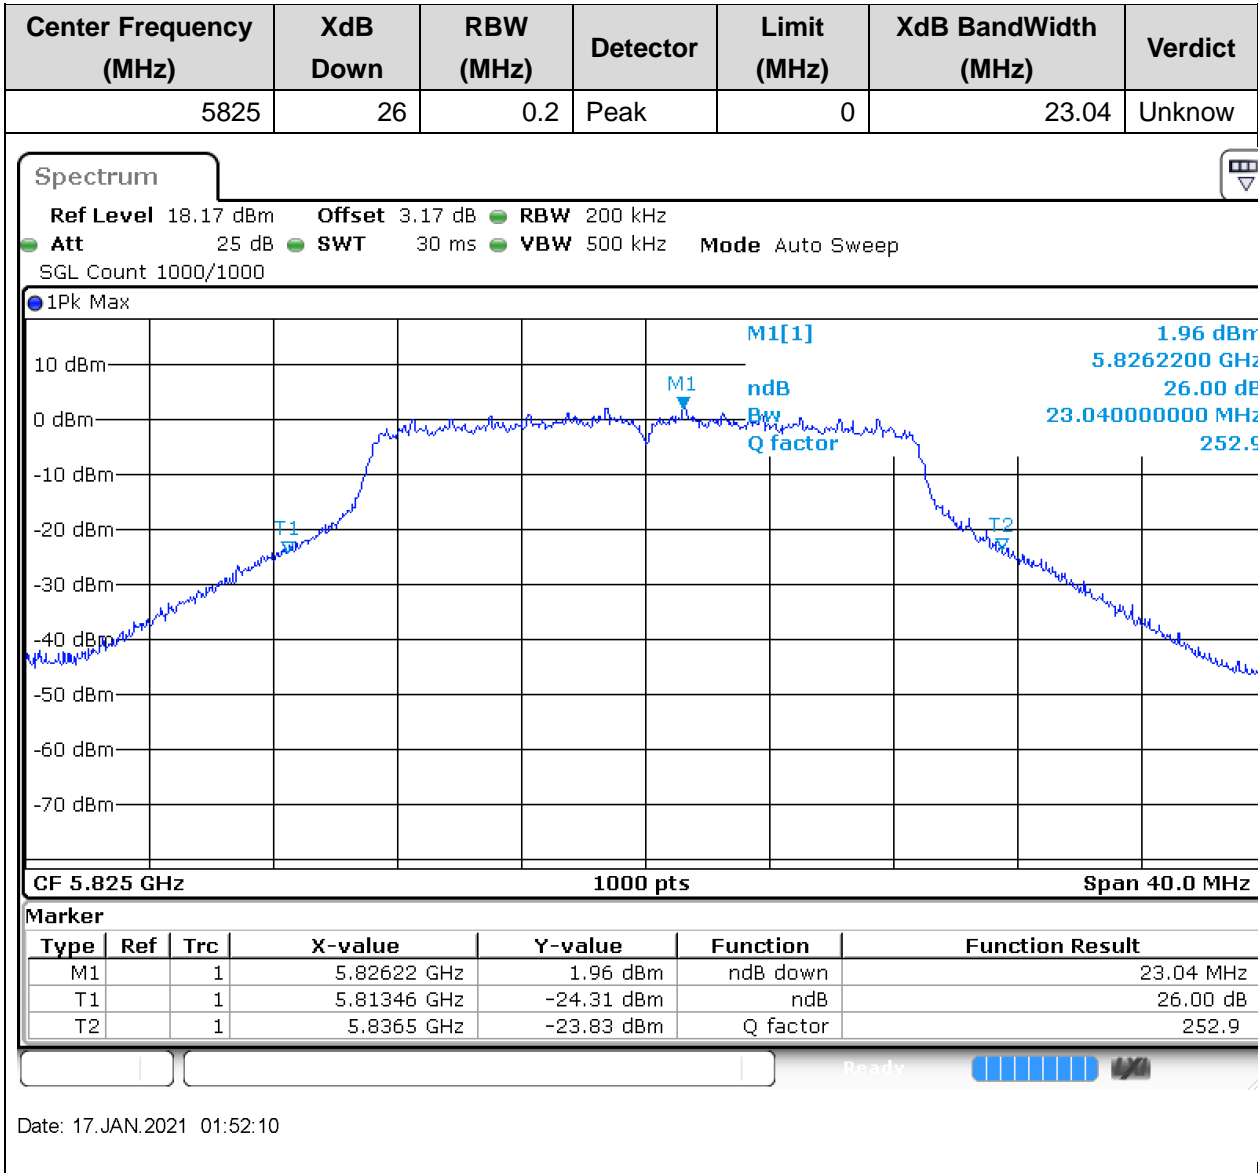

62. 802.11ac_20M_U-NII-3_H

62.1. A.2-26dB Bandwidth(NTNV)