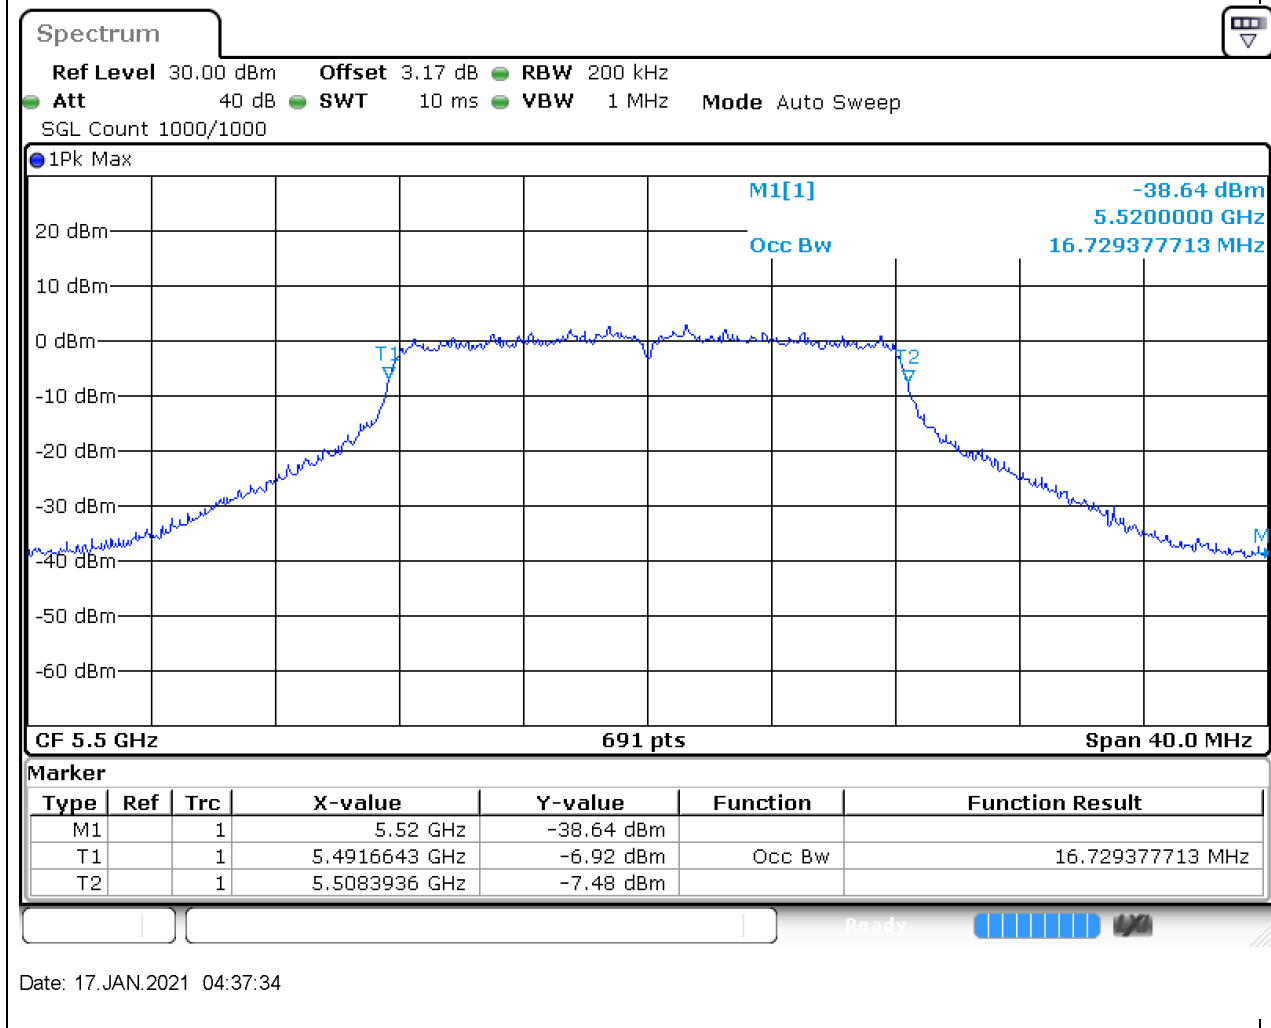

29. 802.11a_20M_U-NII-2C_L

29.1. A.2.2-99% Bandwidth(NTNV)

Center Frequency (MHz)	OBW Power (%)	RBW (MHz)	Detector	Limit (MHz)	OBW (MHz)	Verdict
5500	99	0.2	Peak	0	16.729378	Unknown