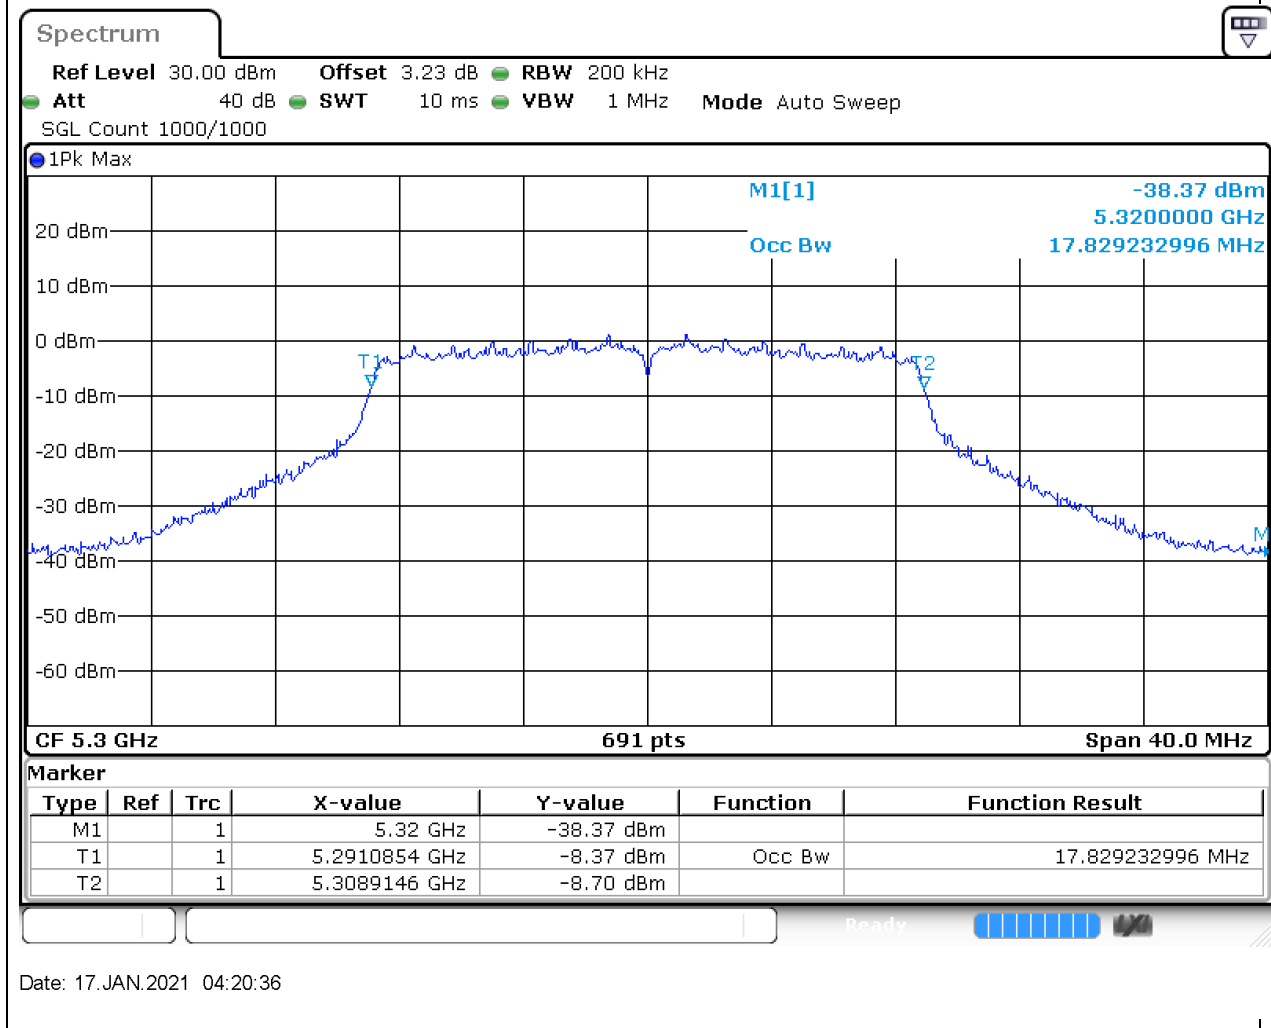

24. 802.11ac_20M_U-NII-2A_M

24.1. A.2.2-99% Bandwidth(NTNV)

Center Frequency (MHz)	OBW Power (%)	RBW (MHz)	Detector	Limit (MHz)	OBW (MHz)	Verdict
5300	99	0.2	Peak	0	17.829233	Unknown