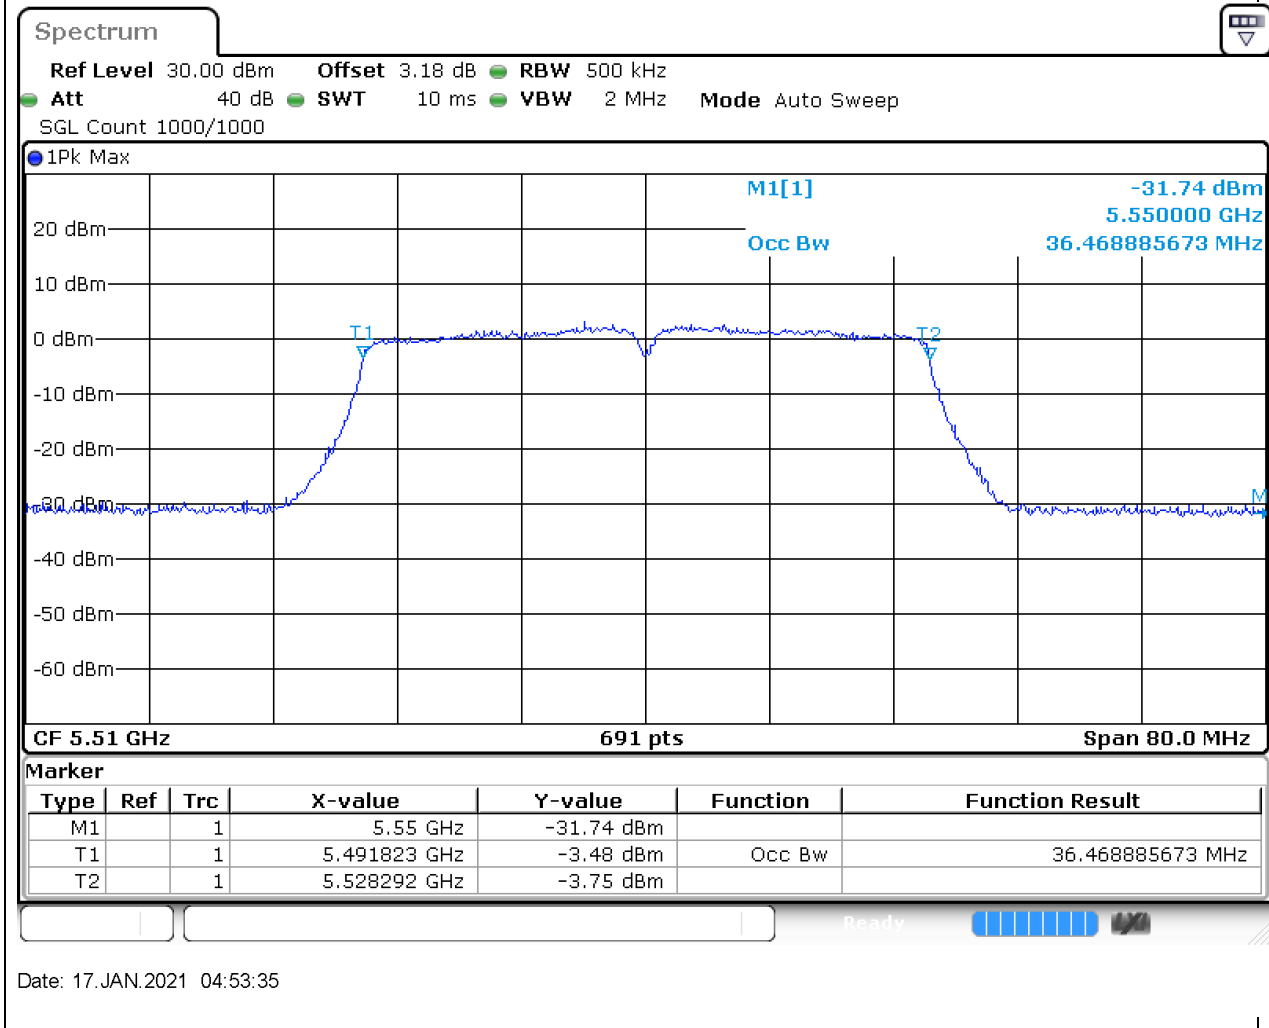

37. 802.11n_40M_U-NII-2C_L

37.1. A.2.2-99% Bandwidth(NTNV)

Center Frequency (MHz)	OBW Power (%)	RBW (MHz)	Detector	Limit (MHz)	OBW (MHz)	Verdict
5510	99	0.5	Peak	0	36.468886	Unknown