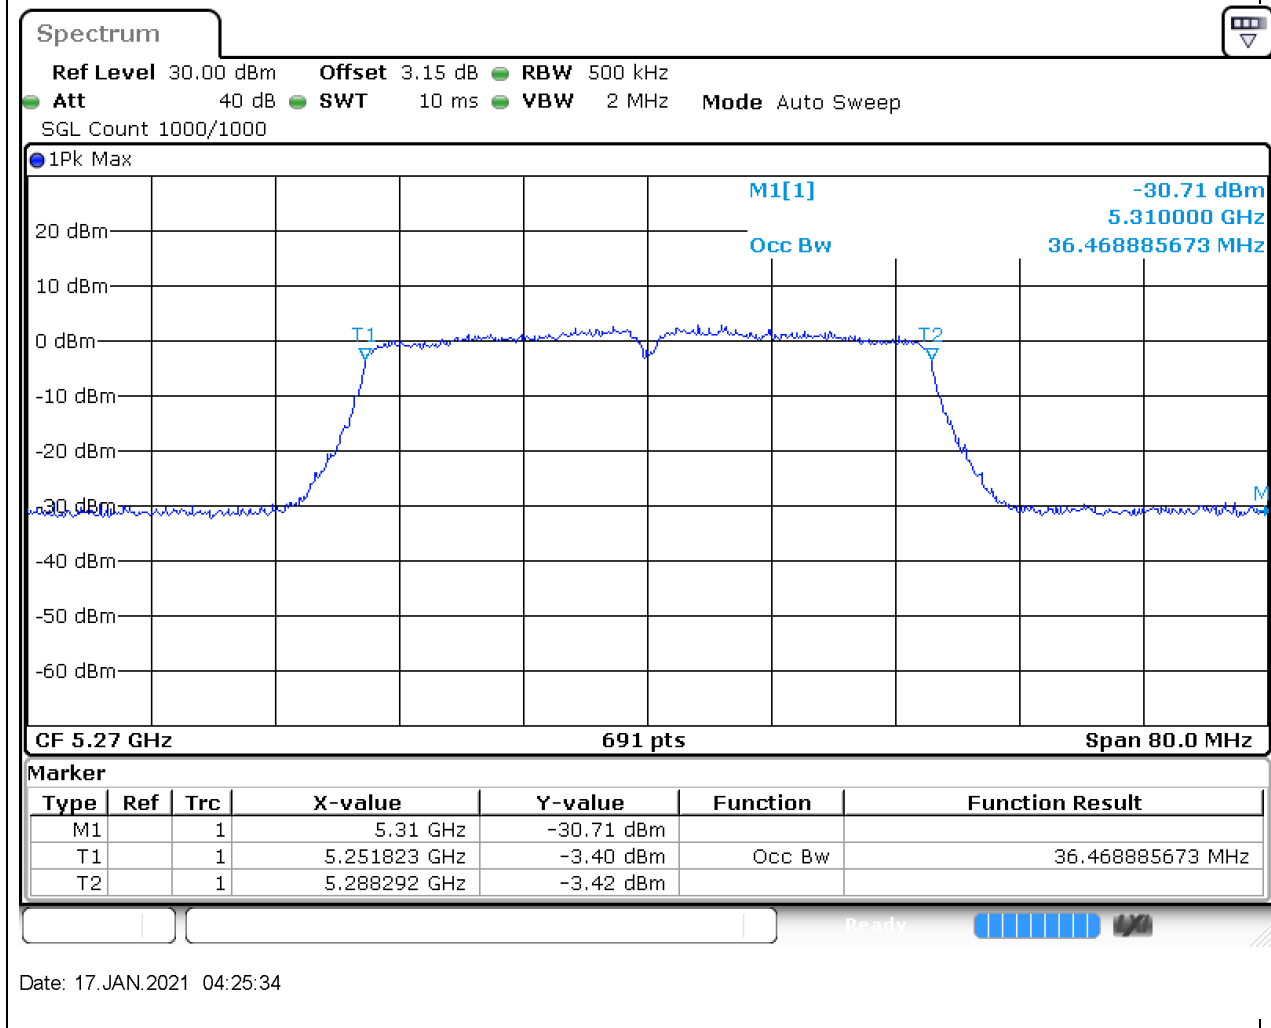

26. 802.11ac_40M_U-NII-2A_L

26.1. A.2.2-99% Bandwidth(NTNV)

Center Frequency (MHz)	OBW Power (%)	RBW (MHz)	Detector	Limit (MHz)	OBW (MHz)	Verdict
5270	99	0.5	Peak	0	36.468886	Unknown