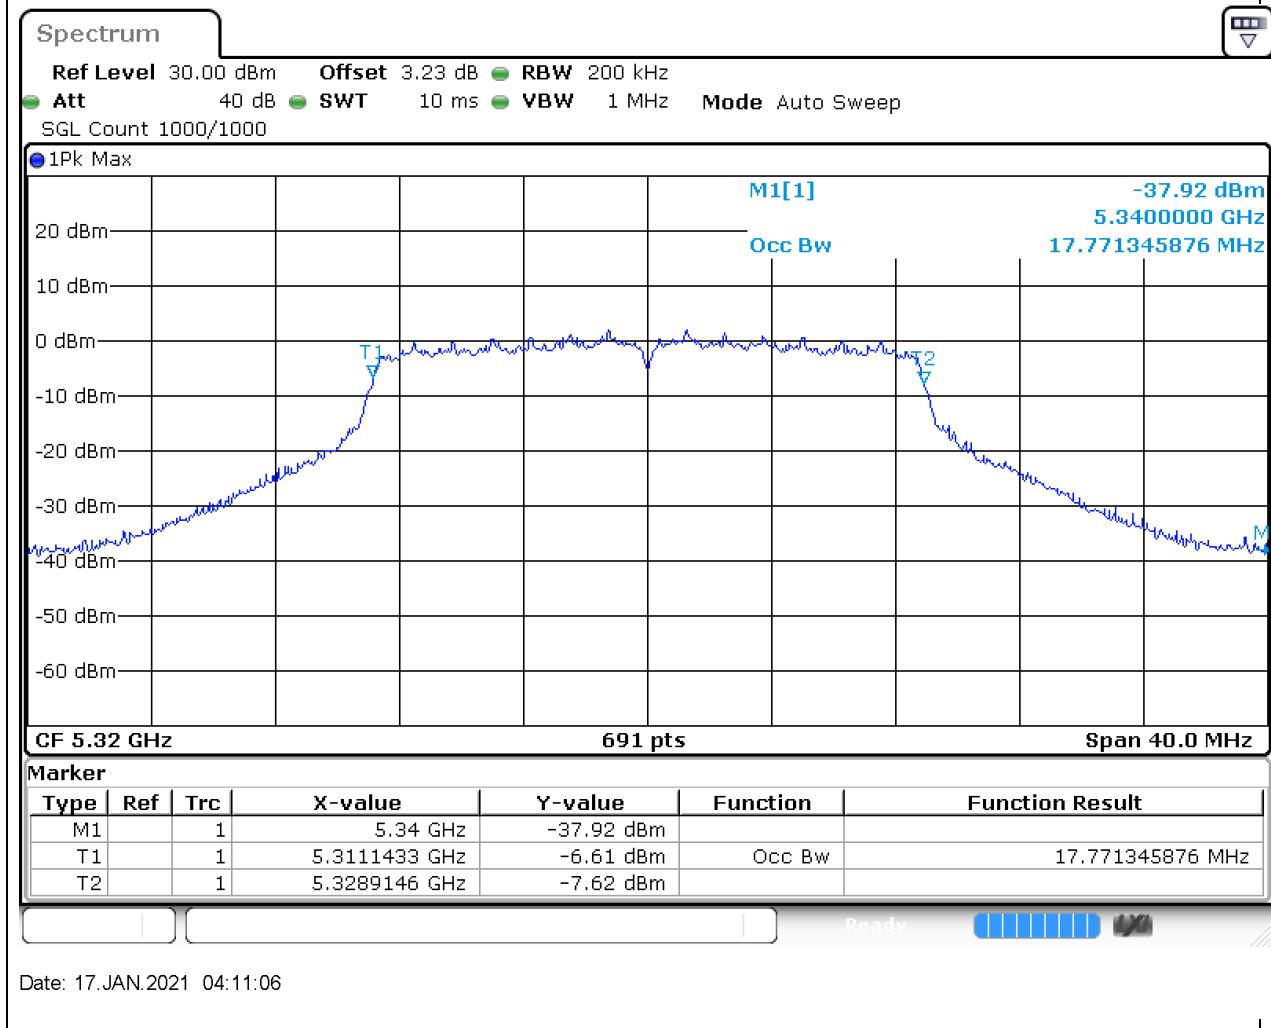

20. 802.11n_20M_U-NII-2A_H

20.1. A.2.2-99% Bandwidth(NTNV)

Center Frequency (MHz)	OBW Power (%)	RBW (MHz)	Detector	Limit (MHz)	OBW (MHz)	Verdict
5320	99	0.2	Peak	0	17.771346	Unknown