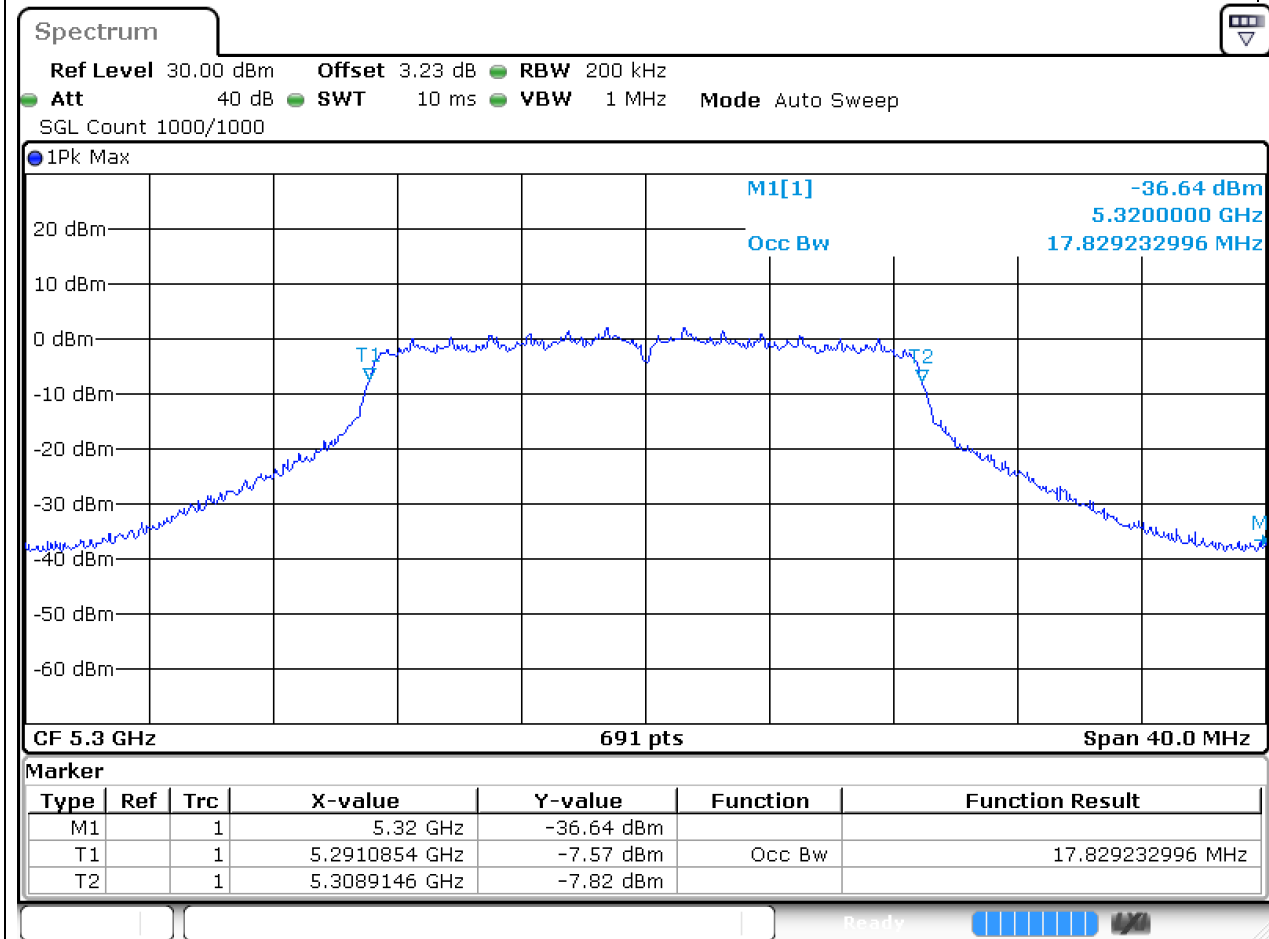

19. 802.11n_20M_U-NII-2A_M

19.1. A.2.2-99% Bandwidth(NTNV)

Center Frequency (MHz)	OBW Power (%)	RBW (MHz)	Detector	Limit (MHz)	OBW (MHz)	Verdict
5300	99	0.2	Peak	0	17.829233	Unknown

Date: 17.JAN.2021 04:08:54