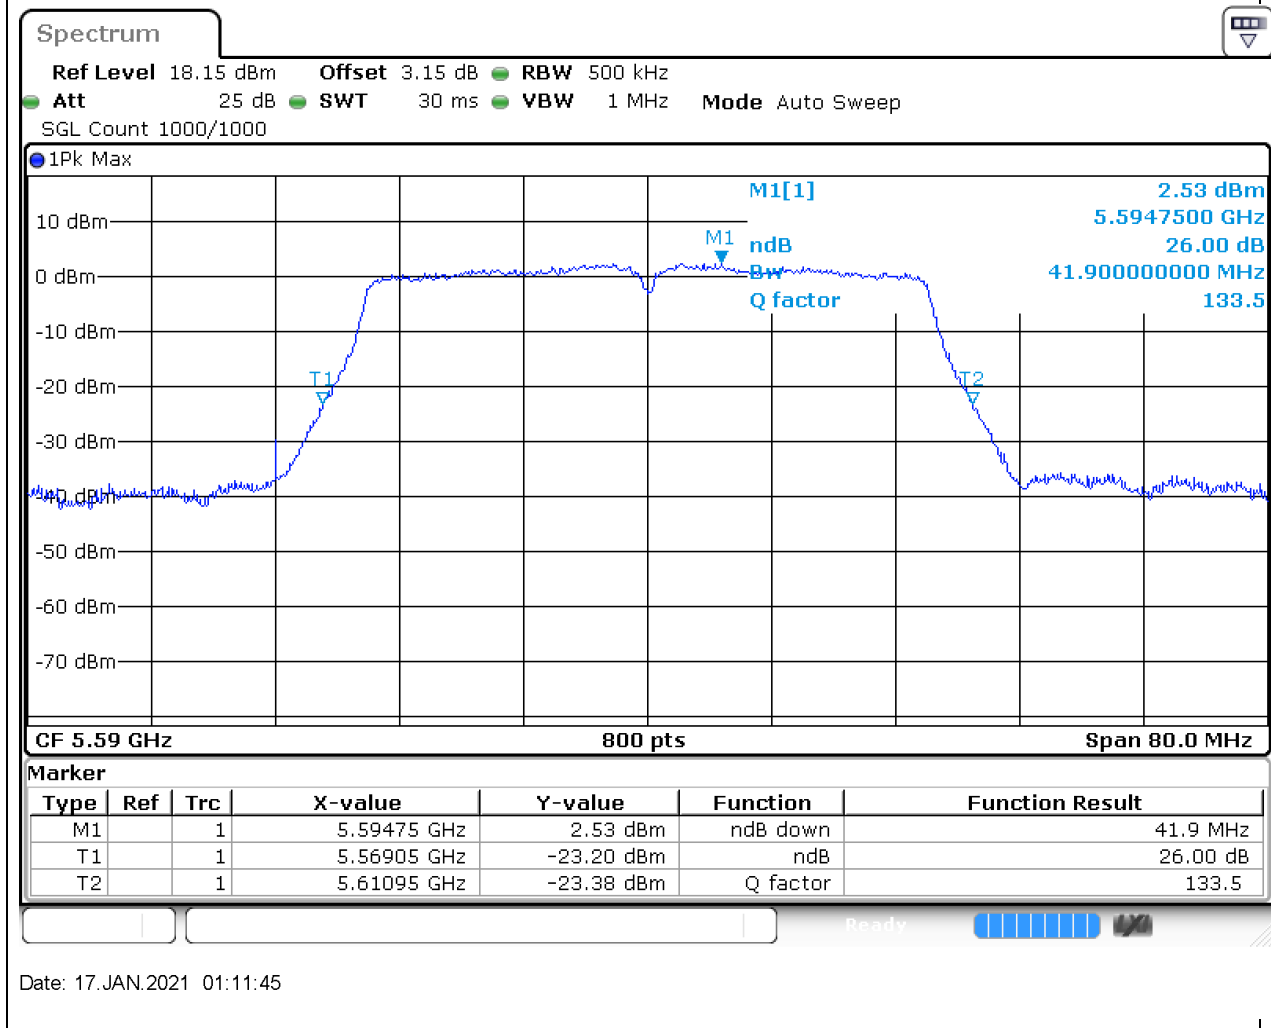

46. 802.11ac_40M_U-NII-2C_M

46.1. A.2-26dB Bandwidth(NTNV)

Center Frequency (MHz)	XdB Down	RBW (MHz)	Detector	Limit (MHz)	XdB BandWidth (MHz)	Verdict
5590	26	0.5	Peak	0	41.9	Unknown