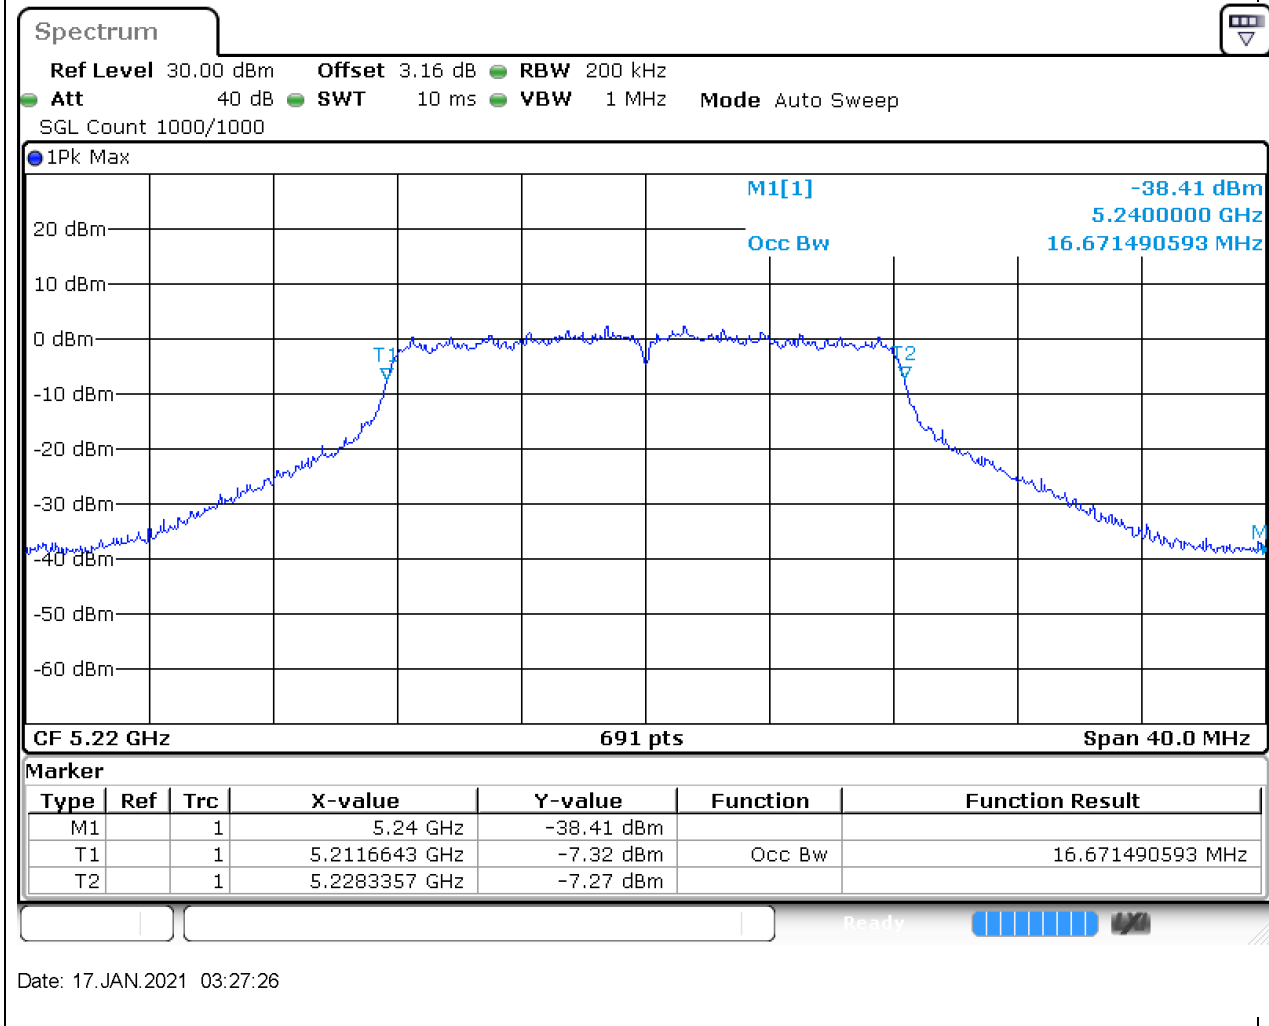

2. 802.11a_20M_U-NII-1_M

2.1. A.2.2-99% Bandwidth(NTNV)

Center Frequency (MHz)	OBW Power (%)	RBW (MHz)	Detector	Limit (MHz)	OBW (MHz)	Verdict
5220	99	0.2	Peak	0	16.671491	Unknown