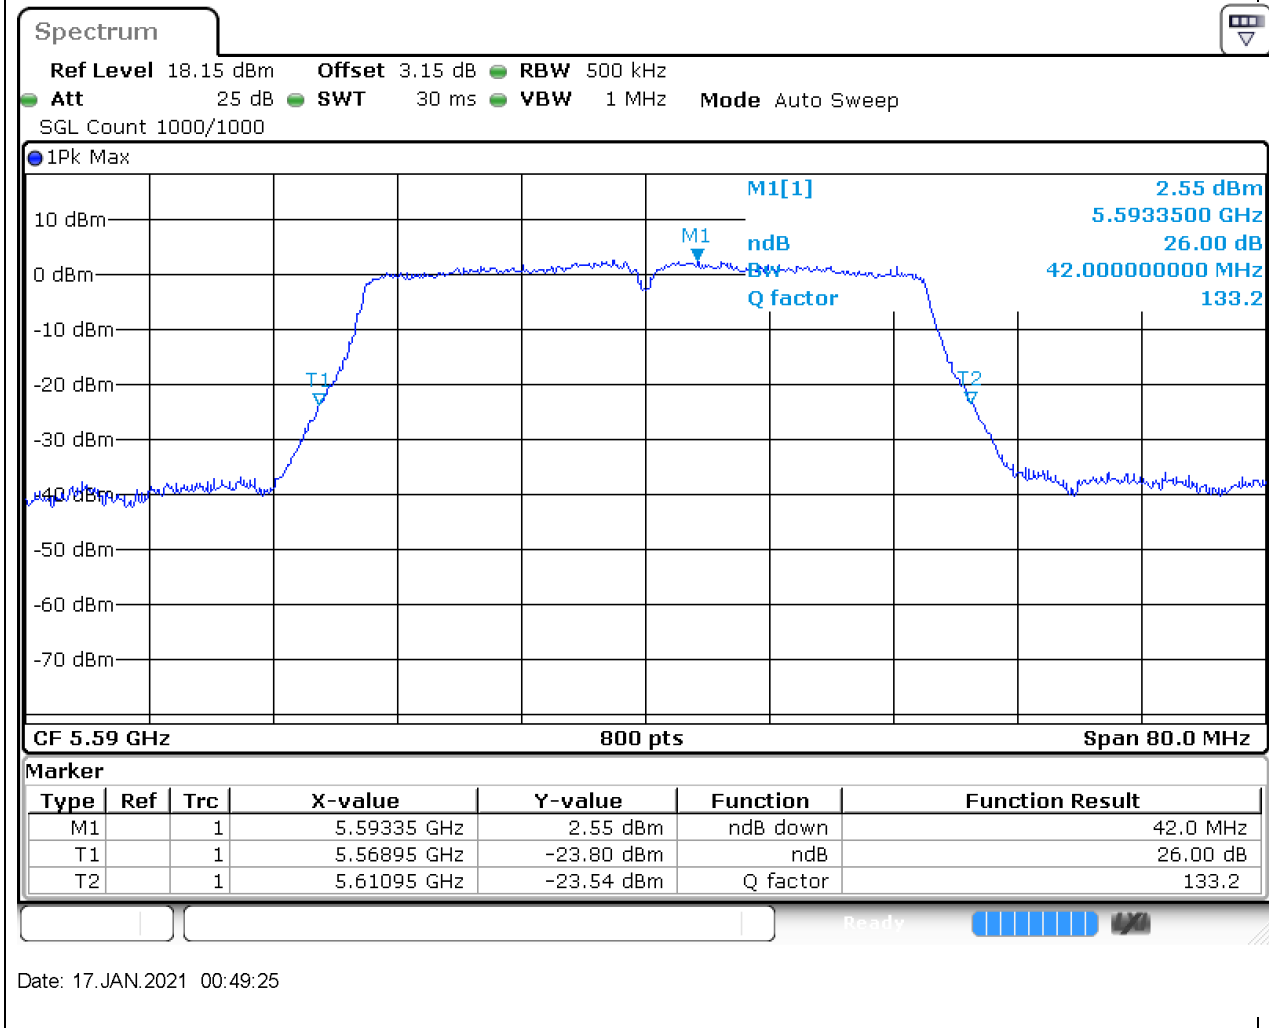

38. 802.11n_40M_U-NII-2C_M

38.1. A.2-26dB Bandwidth(NTNV)

Center Frequency (MHz)	XdB Down	RBW (MHz)	Detector	Limit (MHz)	XdB BandWidth (MHz)	Verdict
5590	26	0.5	Peak	0	42	Unknown