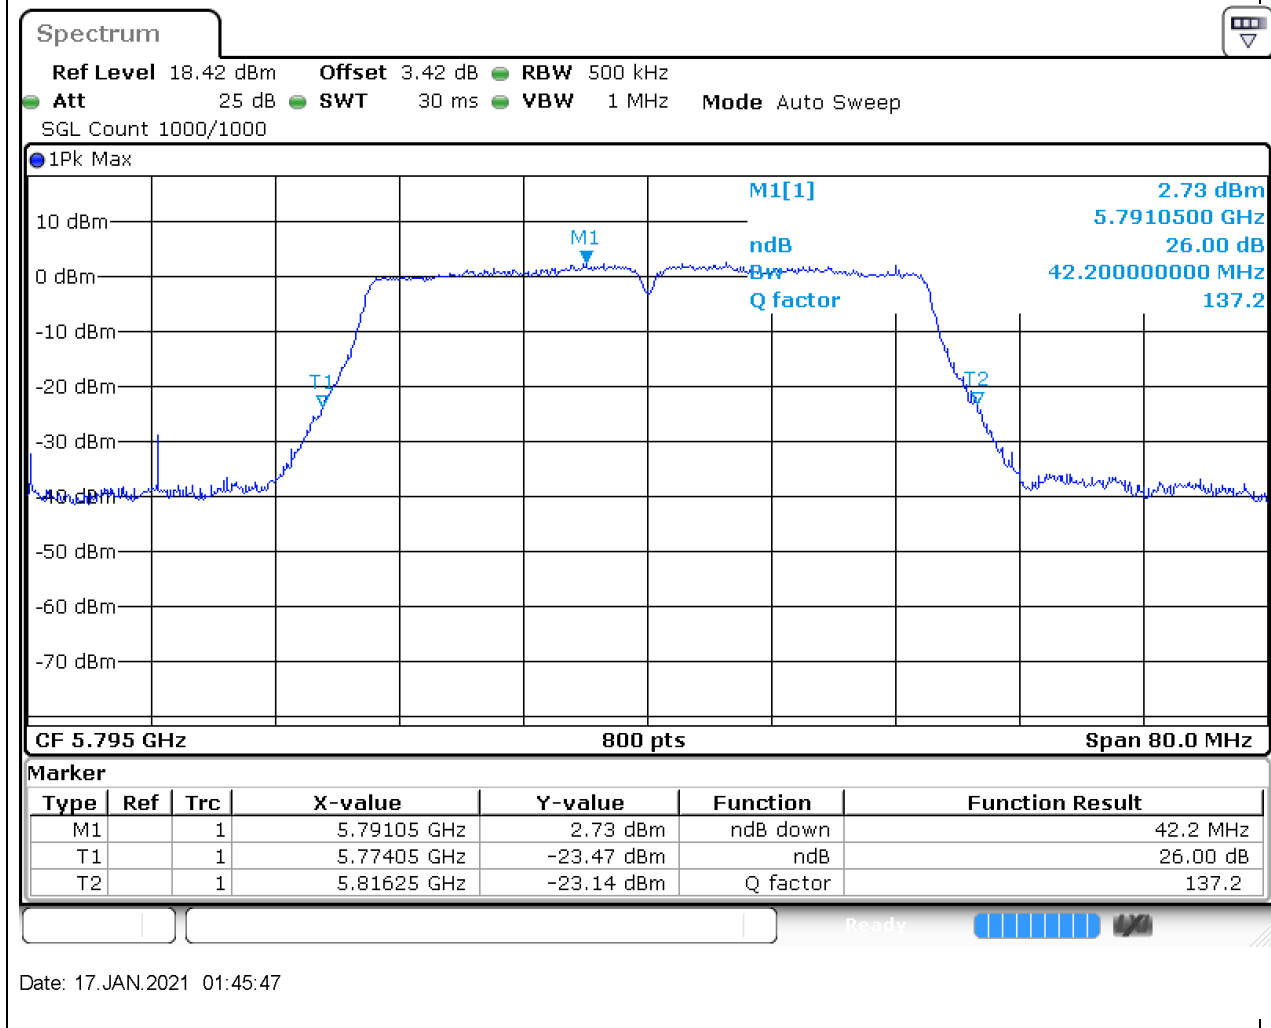

59. 802.11n_40M_U-NII-3_H

59.1. A.2-26dB Bandwidth(NTNV)

Center Frequency (MHz)	XdB Down	RBW (MHz)	Detector	Limit (MHz)	XdB BandWidth (MHz)	Verdict
5795	26	0.5	Peak	0	42.2	Unknown