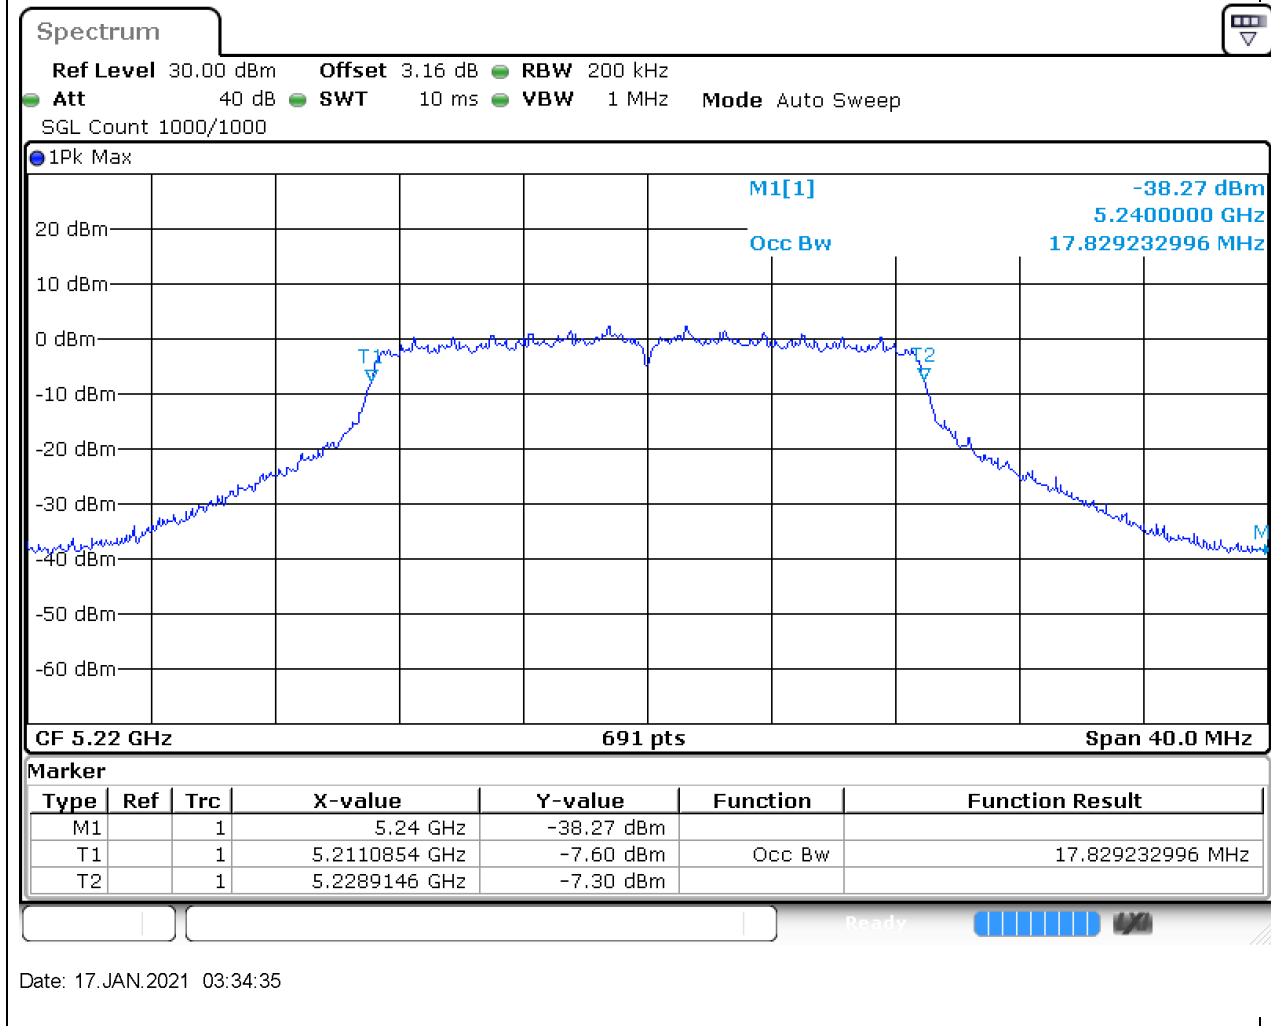

5. 802.11n_20M_U-NII-1_M

5.1. A.2.2-99% Bandwidth(NTNV)

Center Frequency (MHz)	OBW Power (%)	RBW (MHz)	Detector	Limit (MHz)	OBW (MHz)	Verdict
5220	99	0.2	Peak	0	17.829233	Unknown