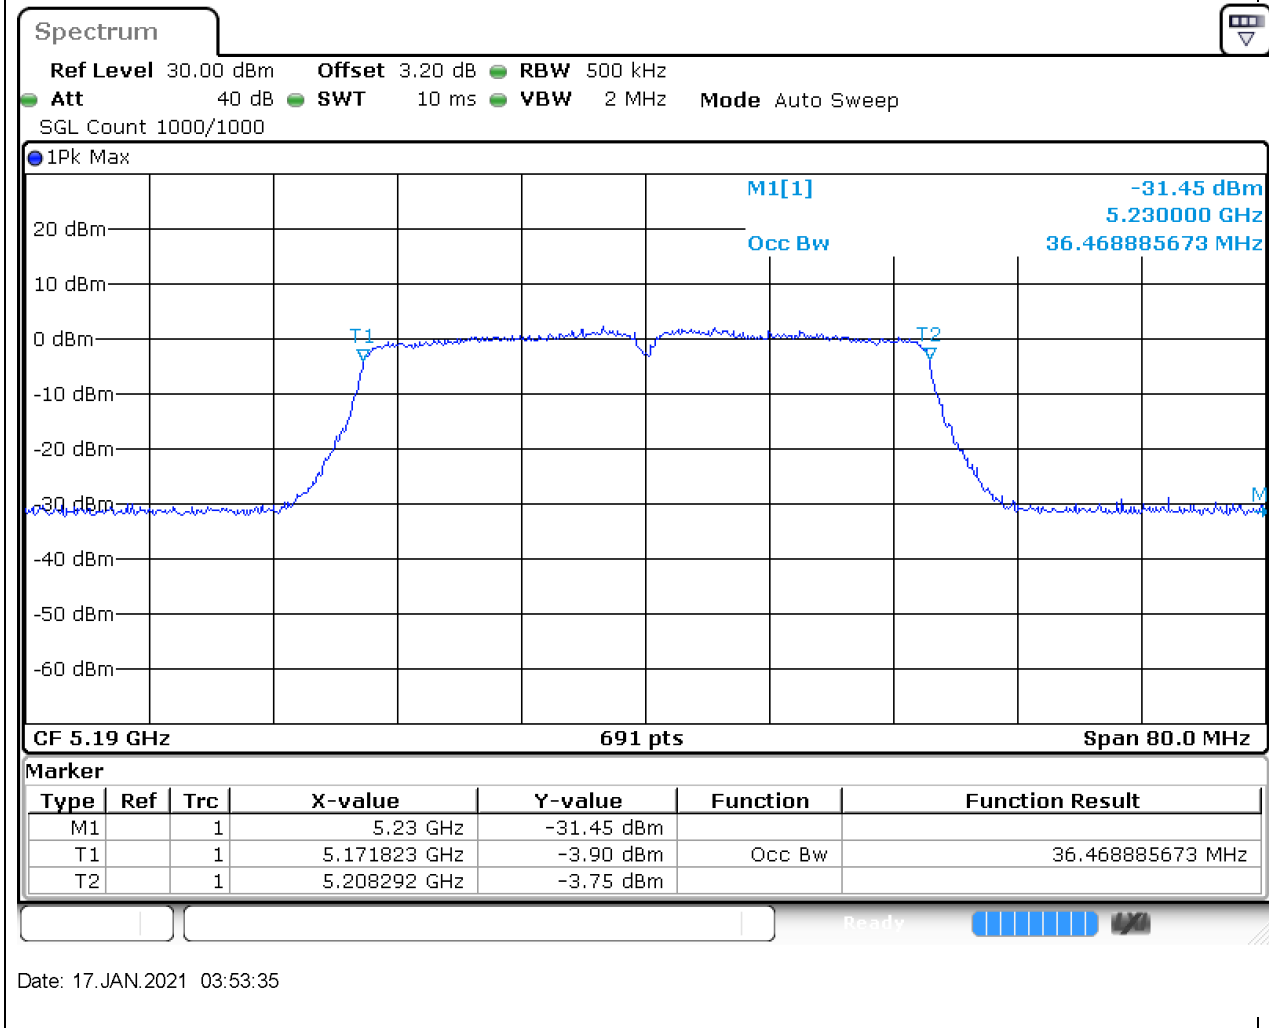

12. 802.11ac_40M_U-NII-1_L

12.1. A.2.2-99% Bandwidth(NTNV)

Center Frequency (MHz)	OBW Power (%)	RBW (MHz)	Detector	Limit (MHz)	OBW (MHz)	Verdict
5190	99	0.5	Peak	0	36.468886	Unknown