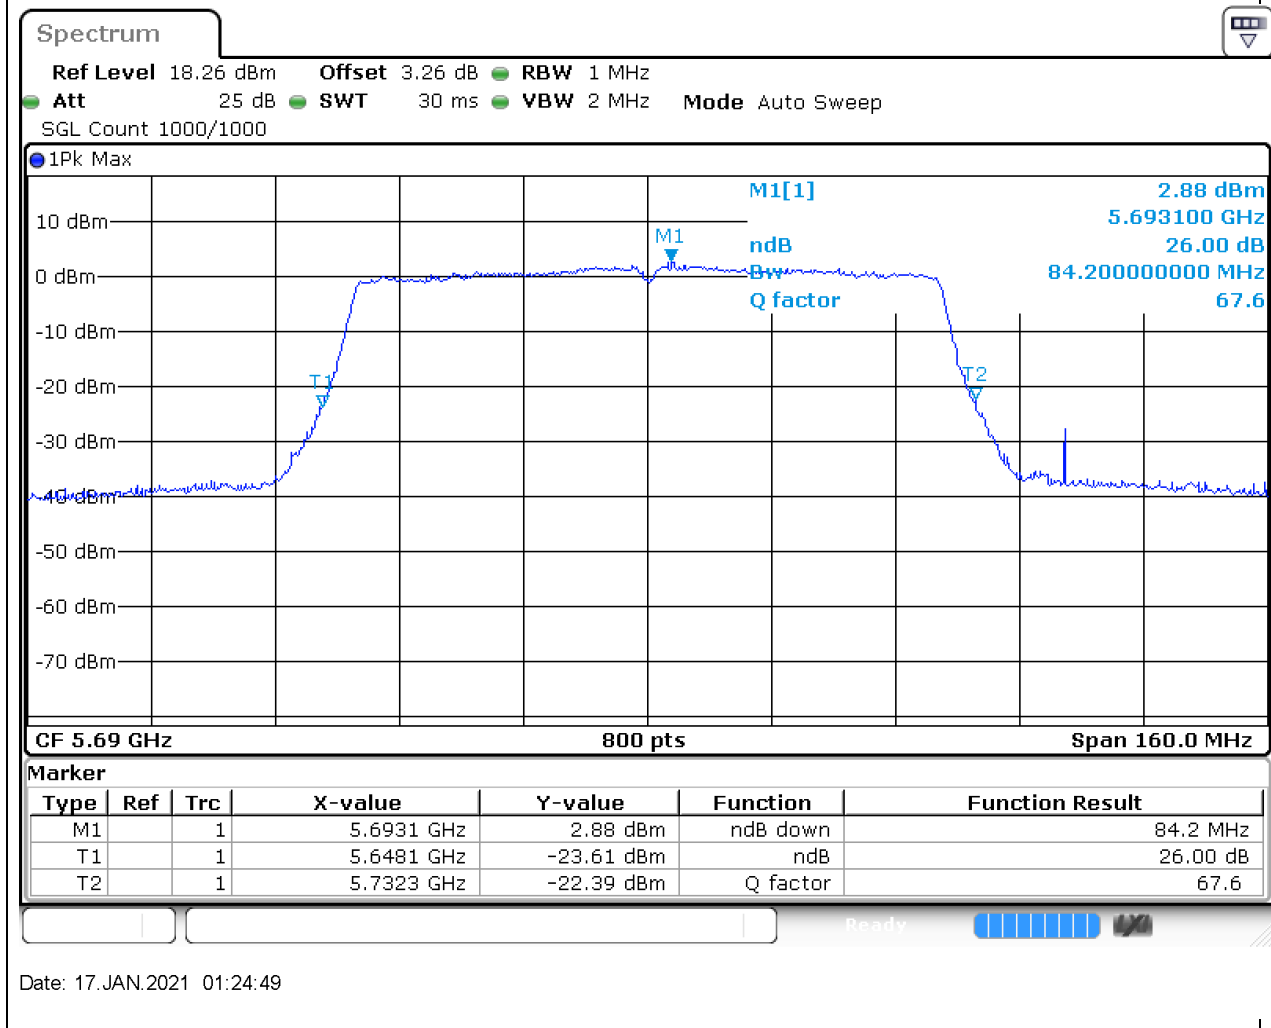

51. 802.11ac_80M_U-NII-3_CH138

51.1. A.2-26dB Bandwidth(NTNV)

Center Frequency (MHz)	XdB Down	RBW (MHz)	Detector	Limit (MHz)	XdB BandWidth (MHz)	Verdict
5690	26	1	Peak	0	84.2	Unknown