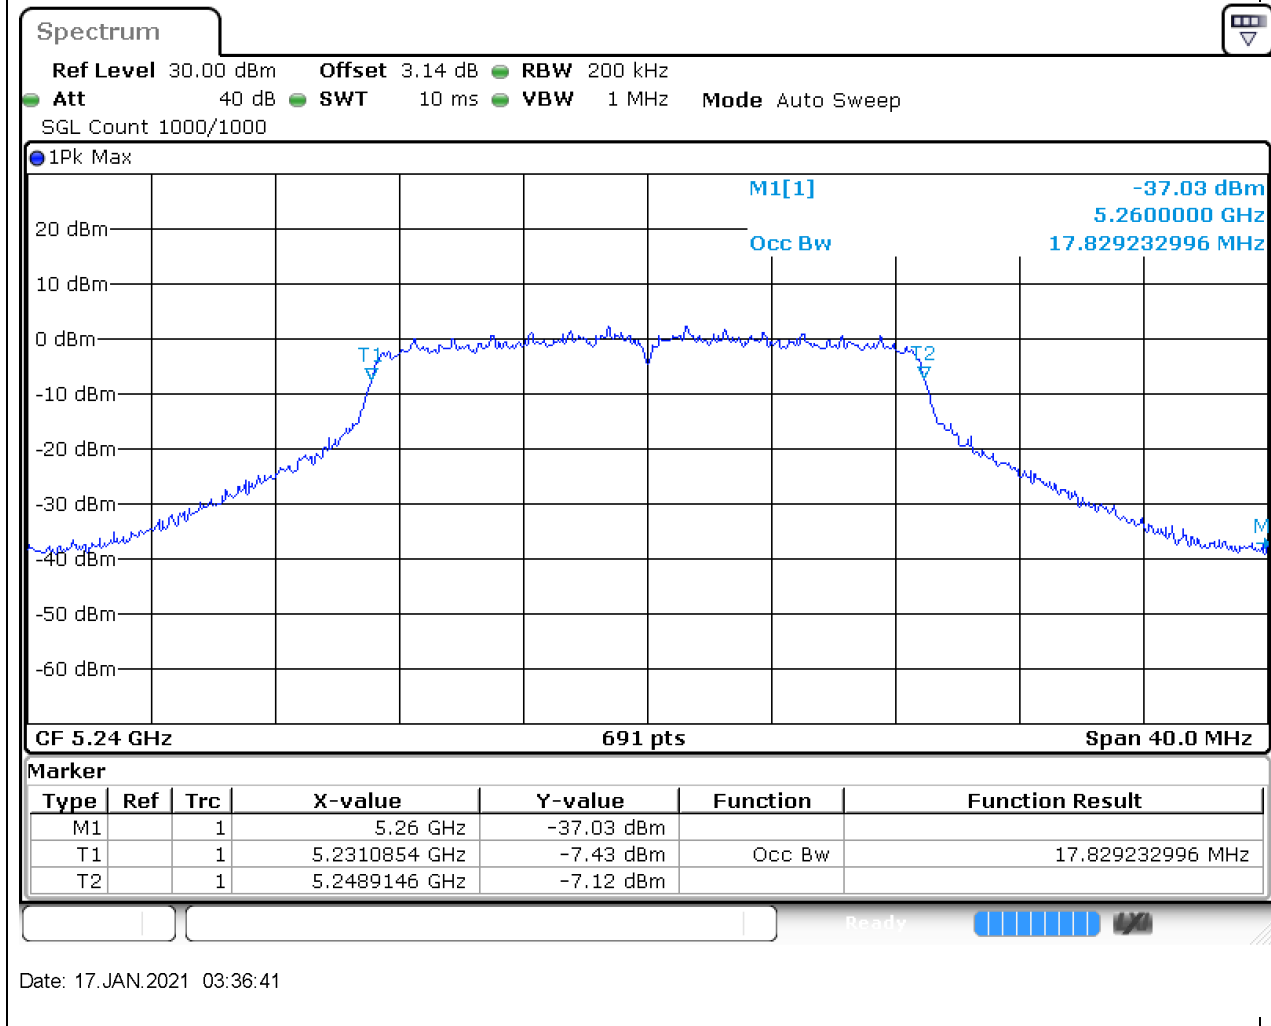

6. 802.11n_20M_U-NII-1_H

6.1. A.2.2-99% Bandwidth(NTNV)

Center Frequency (MHz)	OBW Power (%)	RBW (MHz)	Detector	Limit (MHz)	OBW (MHz)	Verdict
5240	99	0.2	Peak	0	17.829233	Unknown