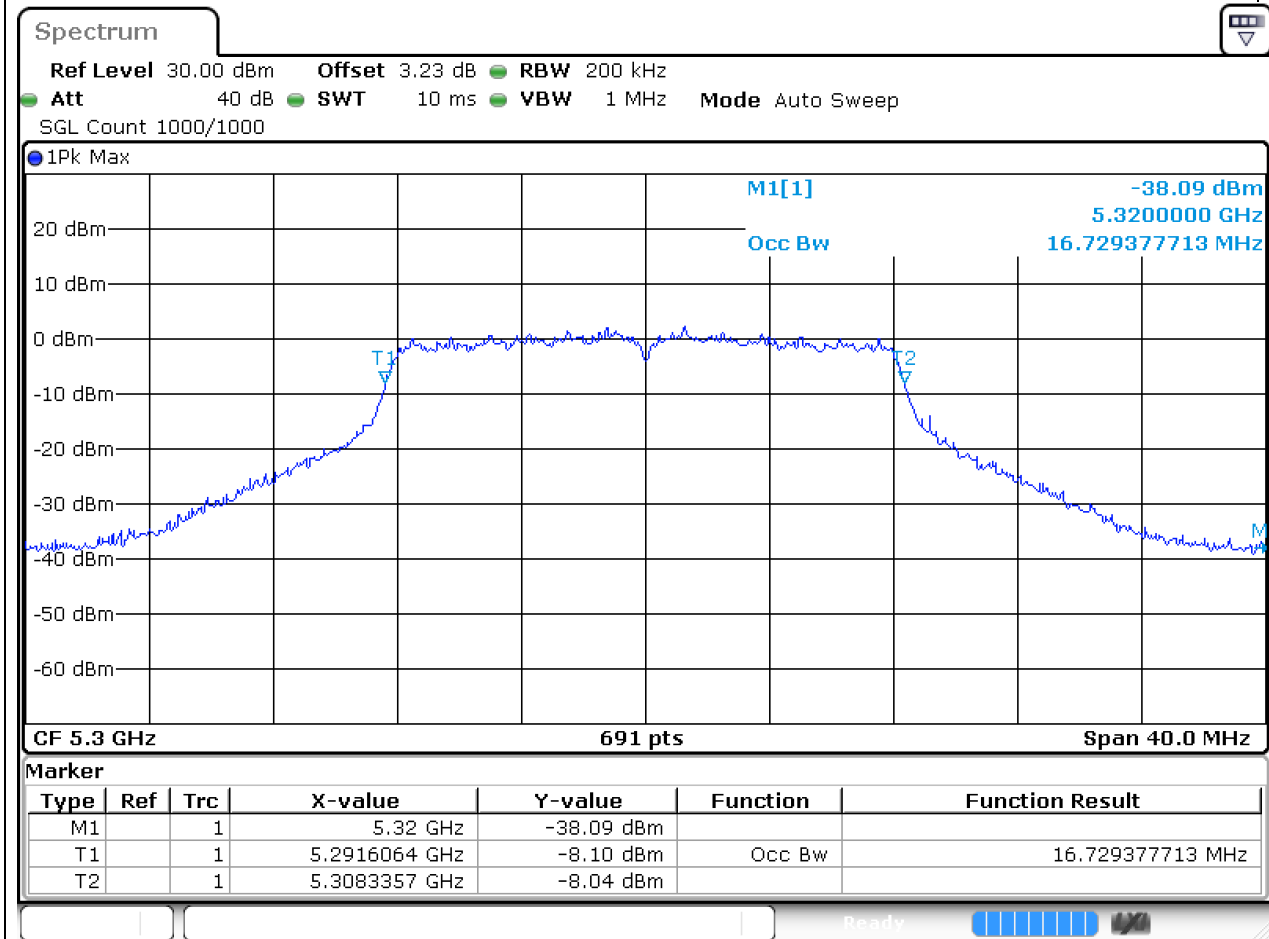

16. 802.11a_20M_U-NII-2A_M

16.1. A.2.2-99% Bandwidth(NTNV)

Center Frequency (MHz)	OBW Power (%)	RBW (MHz)	Detector	Limit (MHz)	OBW (MHz)	Verdict
5300	99	0.2	Peak	0	16.729378	Unknown

Date: 17.JAN.2021 04:01:40