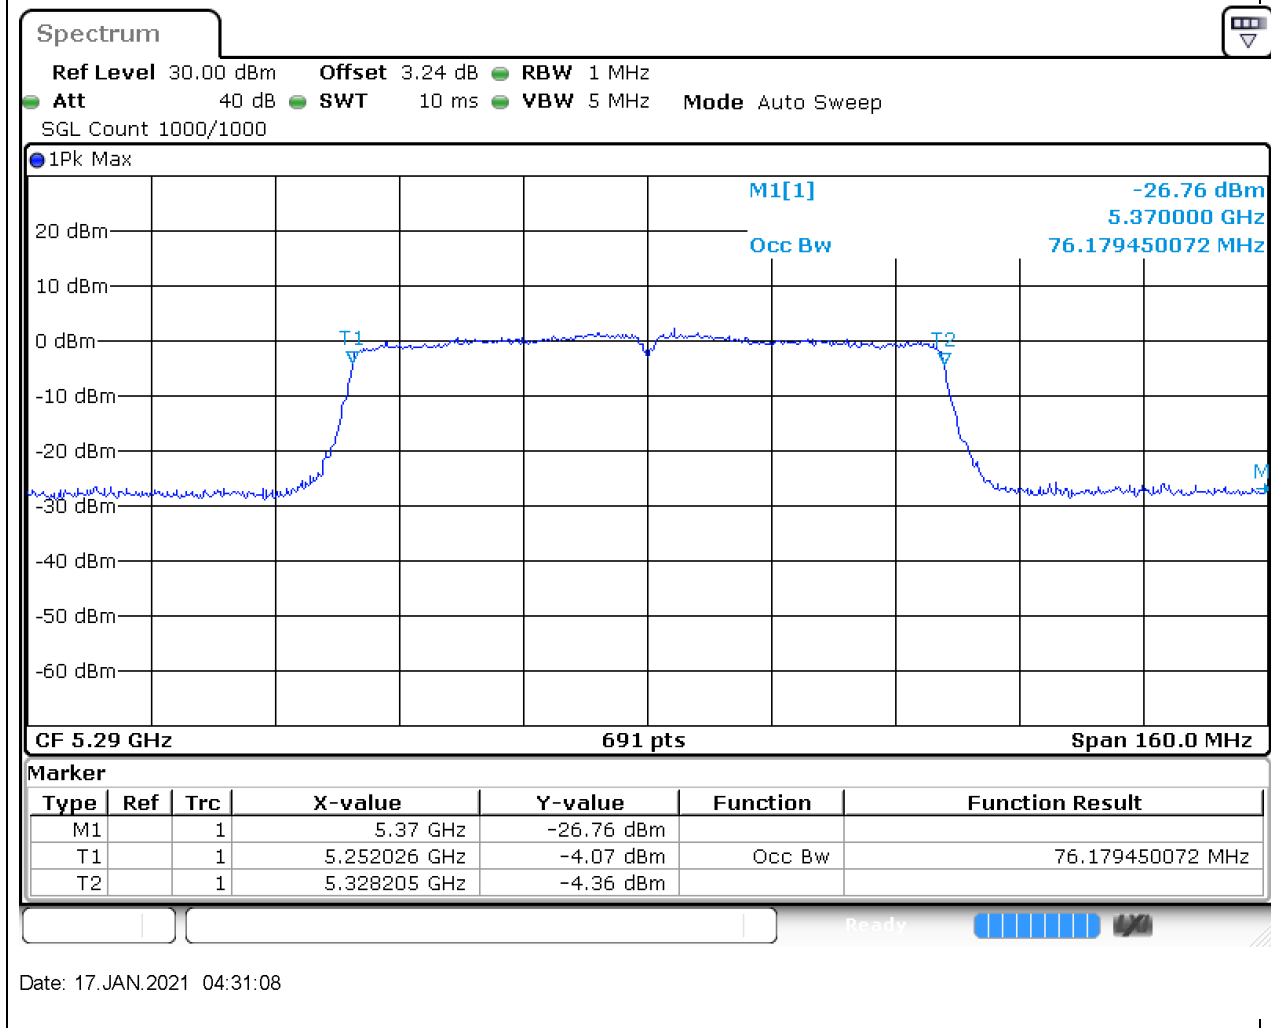

28. 802.11ac_80M_U-NII-2A_M

28.1. A.2.2-99% Bandwidth(NTNV)

Center Frequency (MHz)	OBW Power (%)	RBW (MHz)	Detector	Limit (MHz)	OBW (MHz)	Verdict
5290	99	1	Peak	0	76.17945	Unknown