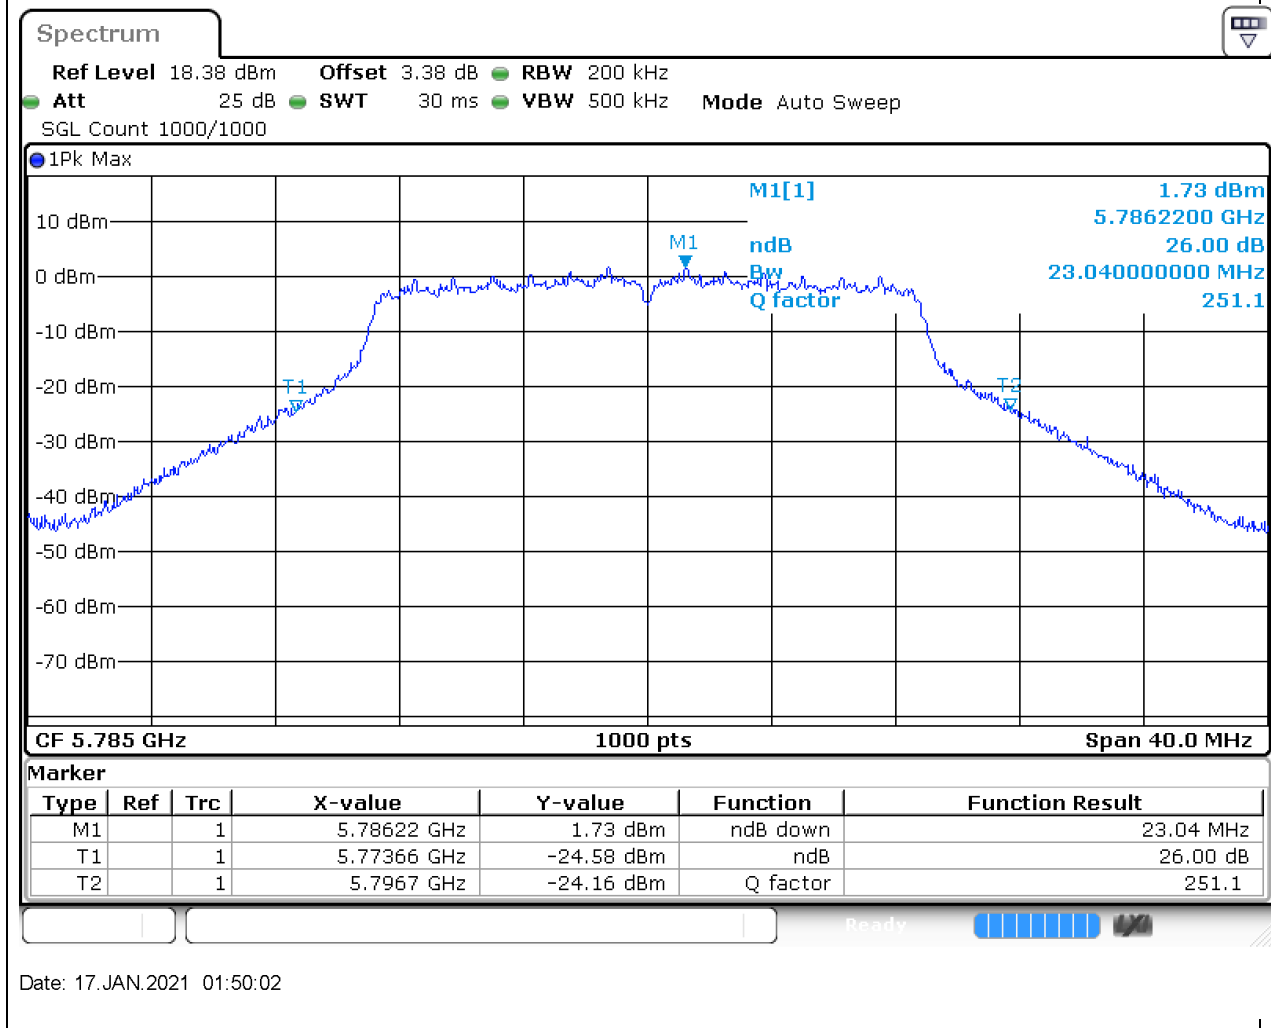

61. 802.11ac_20M_U-NII-3_M

61.1. A.2-26dB Bandwidth(NTNV)

Center Frequency (MHz)	XdB Down	RBW (MHz)	Detector	Limit (MHz)	XdB BandWidth (MHz)	Verdict
5785	26	0.2	Peak	0	23.04	Unknown