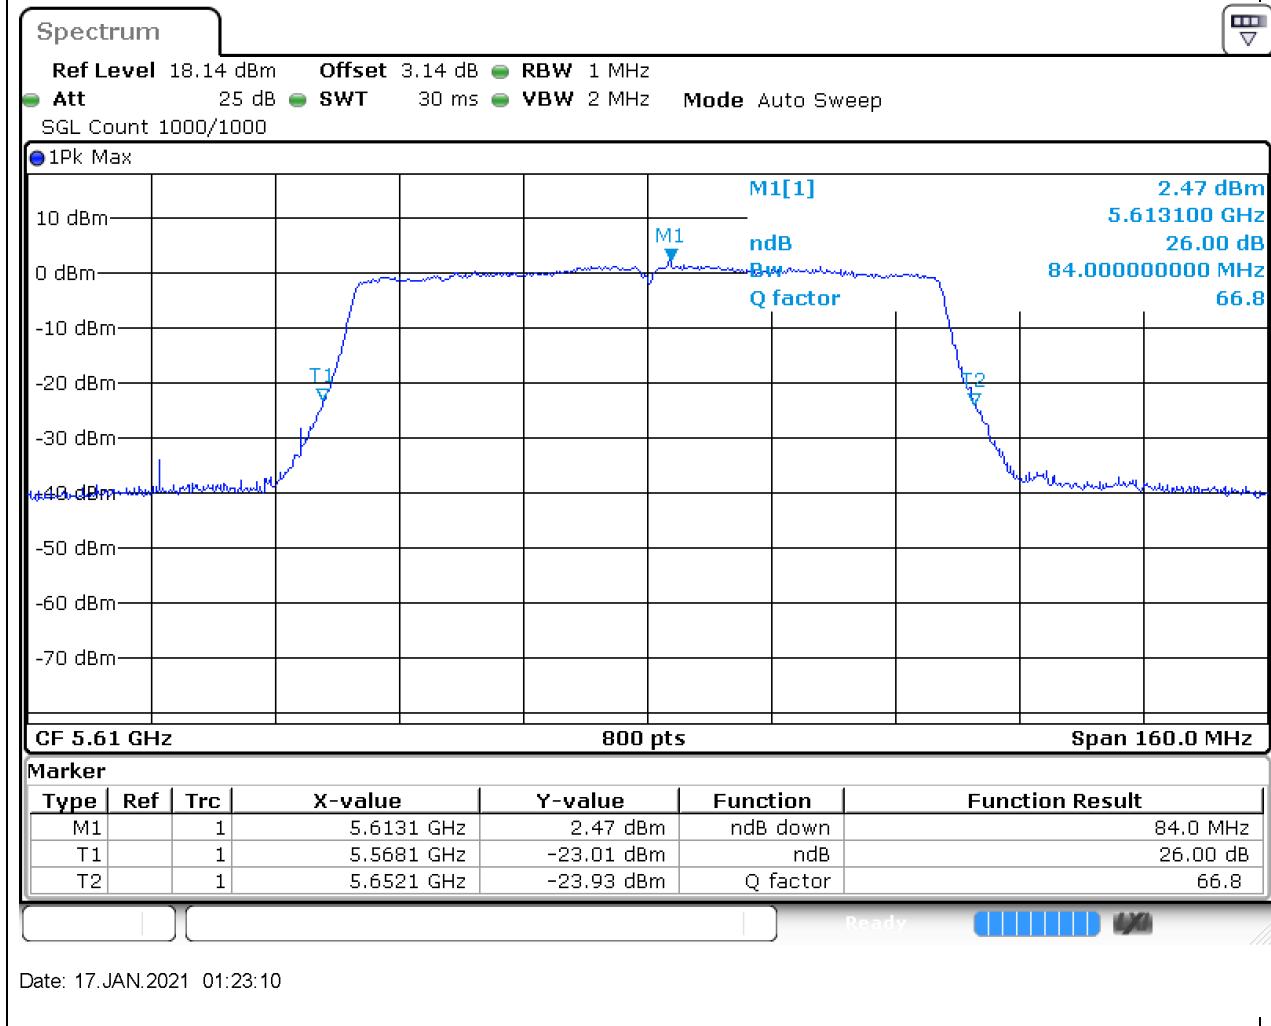

50. 802.11ac_80M_U-NII-2C_H

50.1. A.2-26dB Bandwidth(NTNV)

Center Frequency (MHz)	XdB Down	RBW (MHz)	Detector	Limit (MHz)	XdB BandWidth (MHz)	Verdict
5610	26	1	Peak	0	84	Unknown