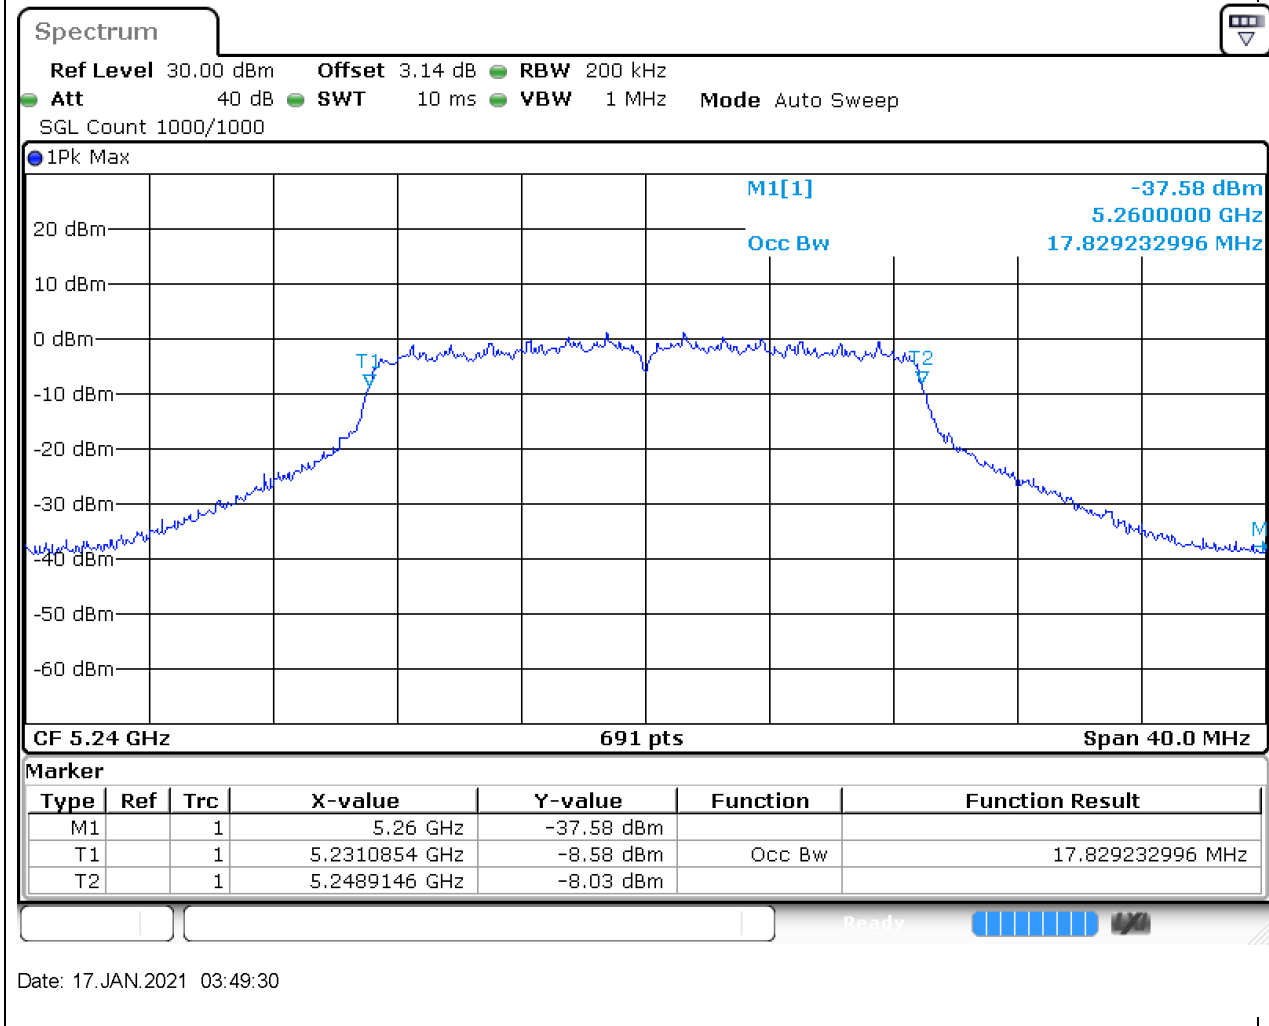

11. 802.11ac_20M_U-NII-1_H

11.1. A.2.2-99% Bandwidth(NTNV)

Center Frequency (MHz)	OBW Power (%)	RBW (MHz)	Detector	Limit (MHz)	OBW (MHz)	Verdict
5240	99	0.2	Peak	0	17.829233	Unknown