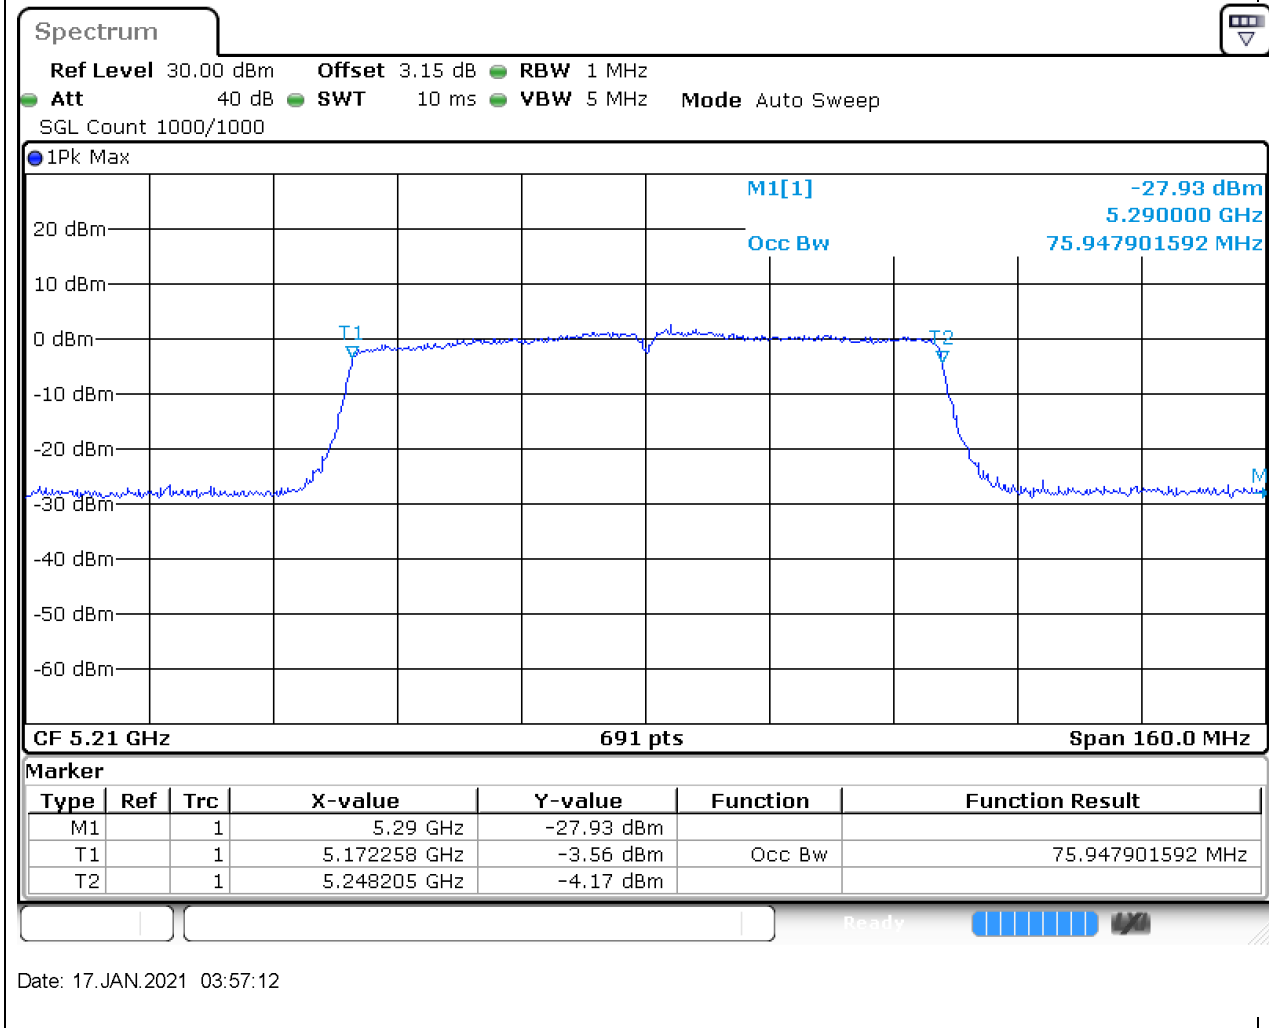

14. 802.11ac_80M_U-NII-1_M

14.1. A.2.2-99% Bandwidth(NTNV)

Center Frequency (MHz)	OBW Power (%)	RBW (MHz)	Detector	Limit (MHz)	OBW (MHz)	Verdict
5210	99	1	Peak	0	75.947902	Unknown