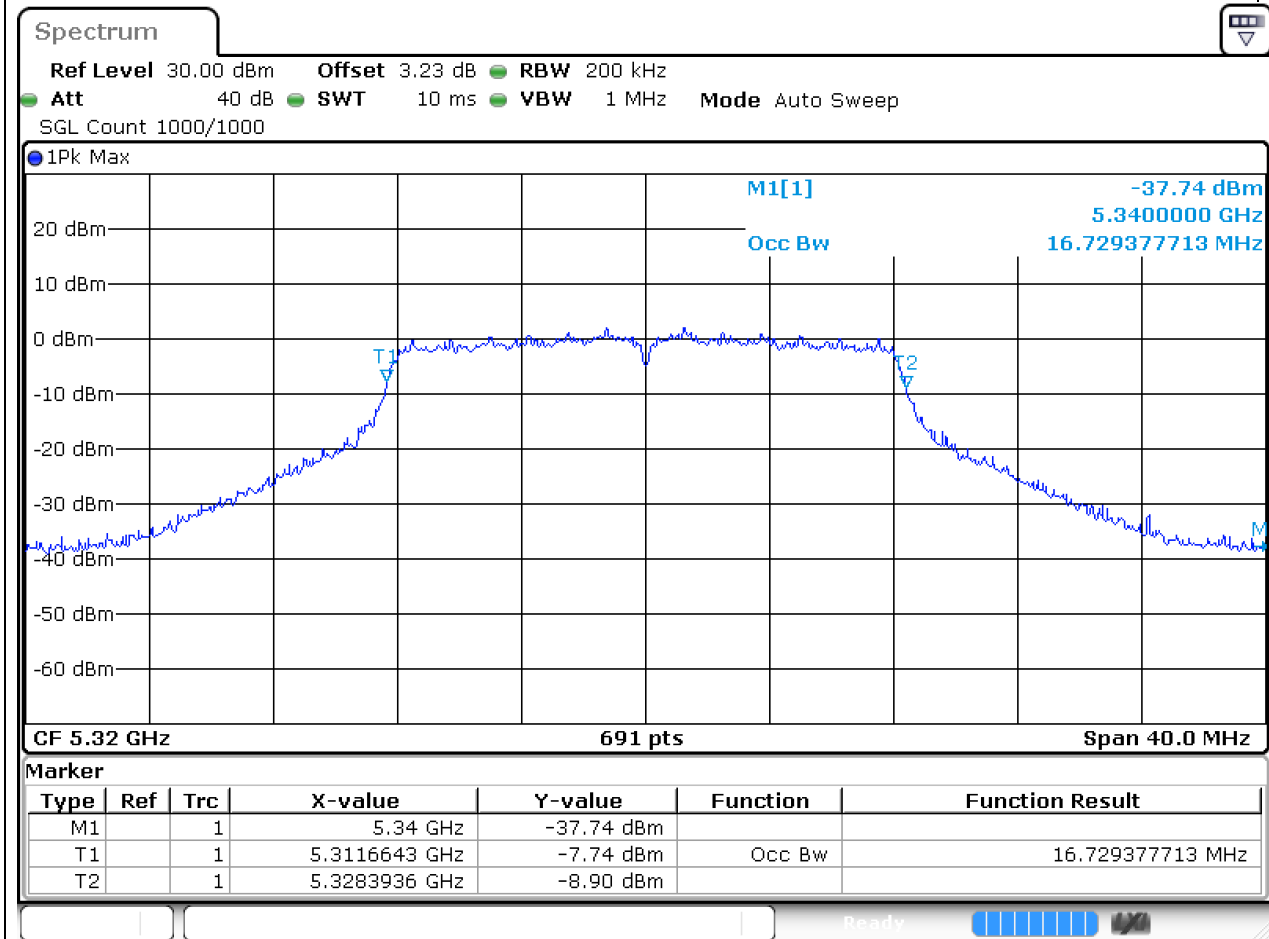

17. 802.11a_20M_U-NII-2A_H

17.1. A.2.2-99% Bandwidth(NTNV)

Center Frequency (MHz)	OBW Power (%)	RBW (MHz)	Detector	Limit (MHz)	OBW (MHz)	Verdict
5320	99	0.2	Peak	0	16.729378	Unknown

Date: 17.JAN.2021 04:03:43