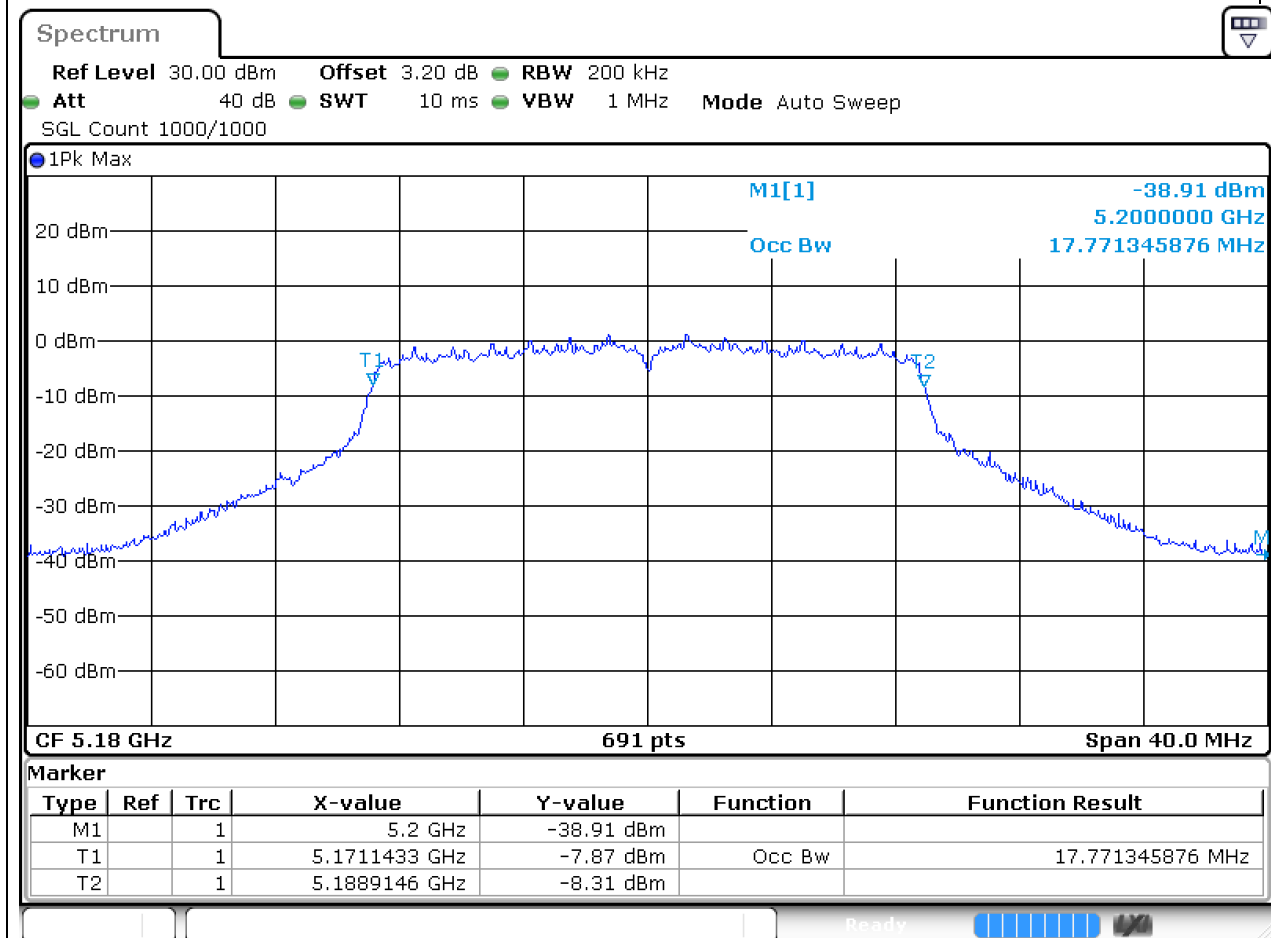

9. 802.11ac_20M_U-NII-1_L

9.1. A.2.2-99% Bandwidth(NTNV)

Center Frequency (MHz)	OBW Power (%)	RBW (MHz)	Detector	Limit (MHz)	OBW (MHz)	Verdict
5180	99	0.2	Peak	0	17.771346	Unknown

Date: 17.JAN.2021 03:42:38