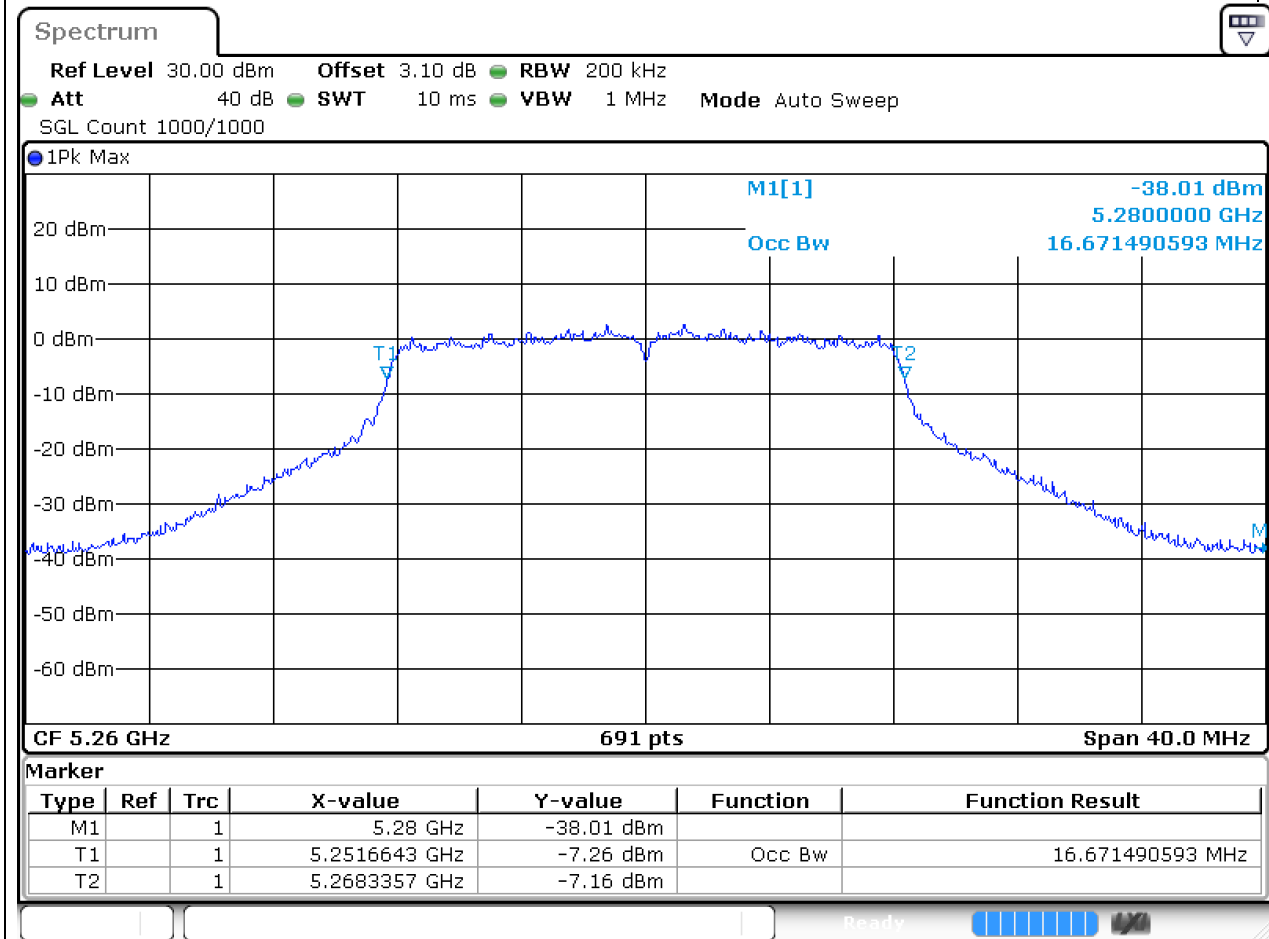

15. 802.11a_20M_U-NII-2A_L

15.1. A.2.2-99% Bandwidth(NTNV)

Center Frequency (MHz)	OBW Power (%)	RBW (MHz)	Detector	Limit (MHz)	OBW (MHz)	Verdict
5260	99	0.2	Peak	0	16.671491	Unknown

Date: 17.JAN.2021 03:59:49