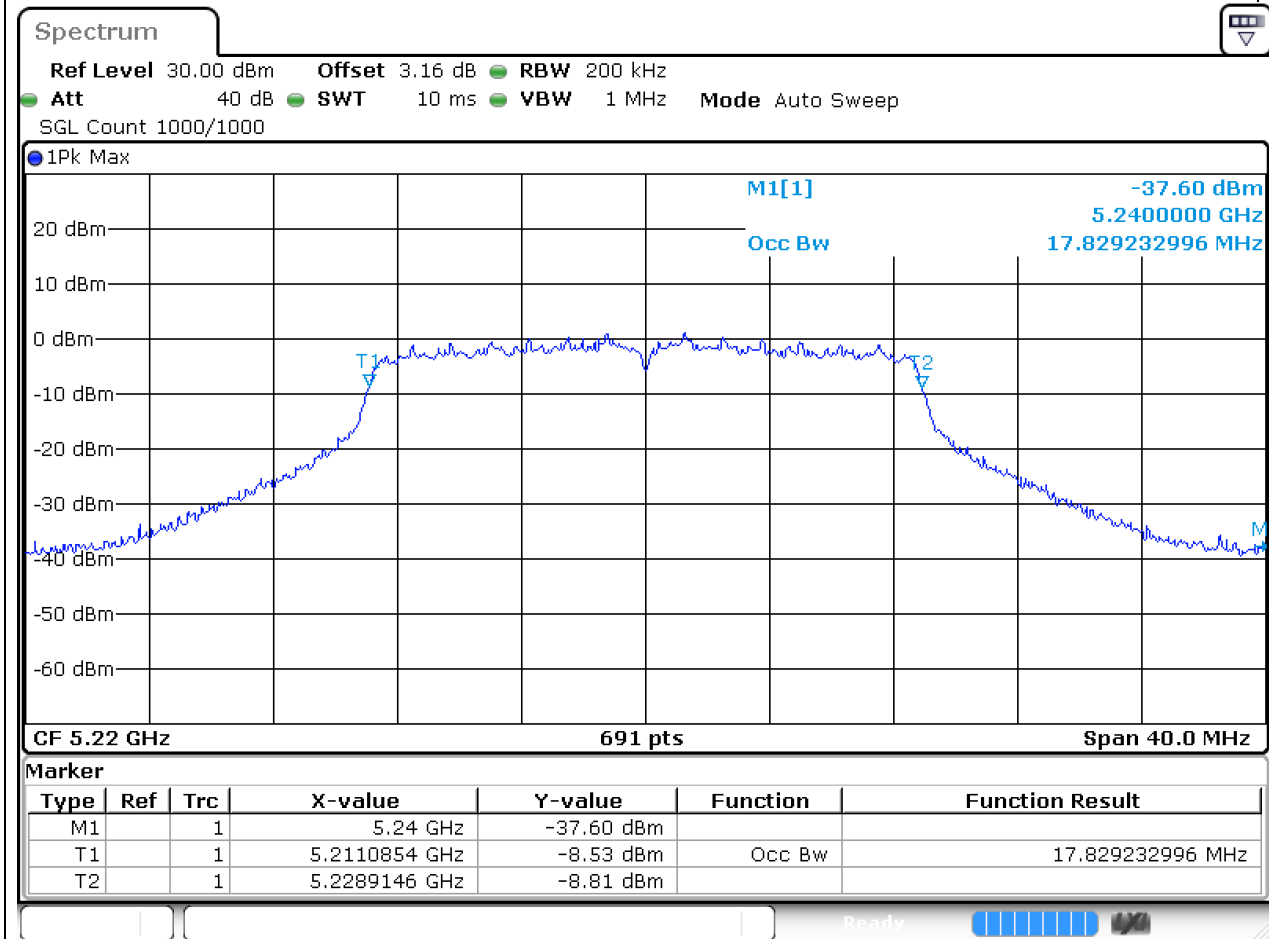

10. 802.11ac_20M_U-NII-1_M

10.1. A.2.2-99% Bandwidth(NTNV)

Center Frequency (MHz)	OBW Power (%)	RBW (MHz)	Detector	Limit (MHz)	OBW (MHz)	Verdict
5220	99	0.2	Peak	0	17.829233	Unknown

Date: 17.JAN.2021 03:46:24