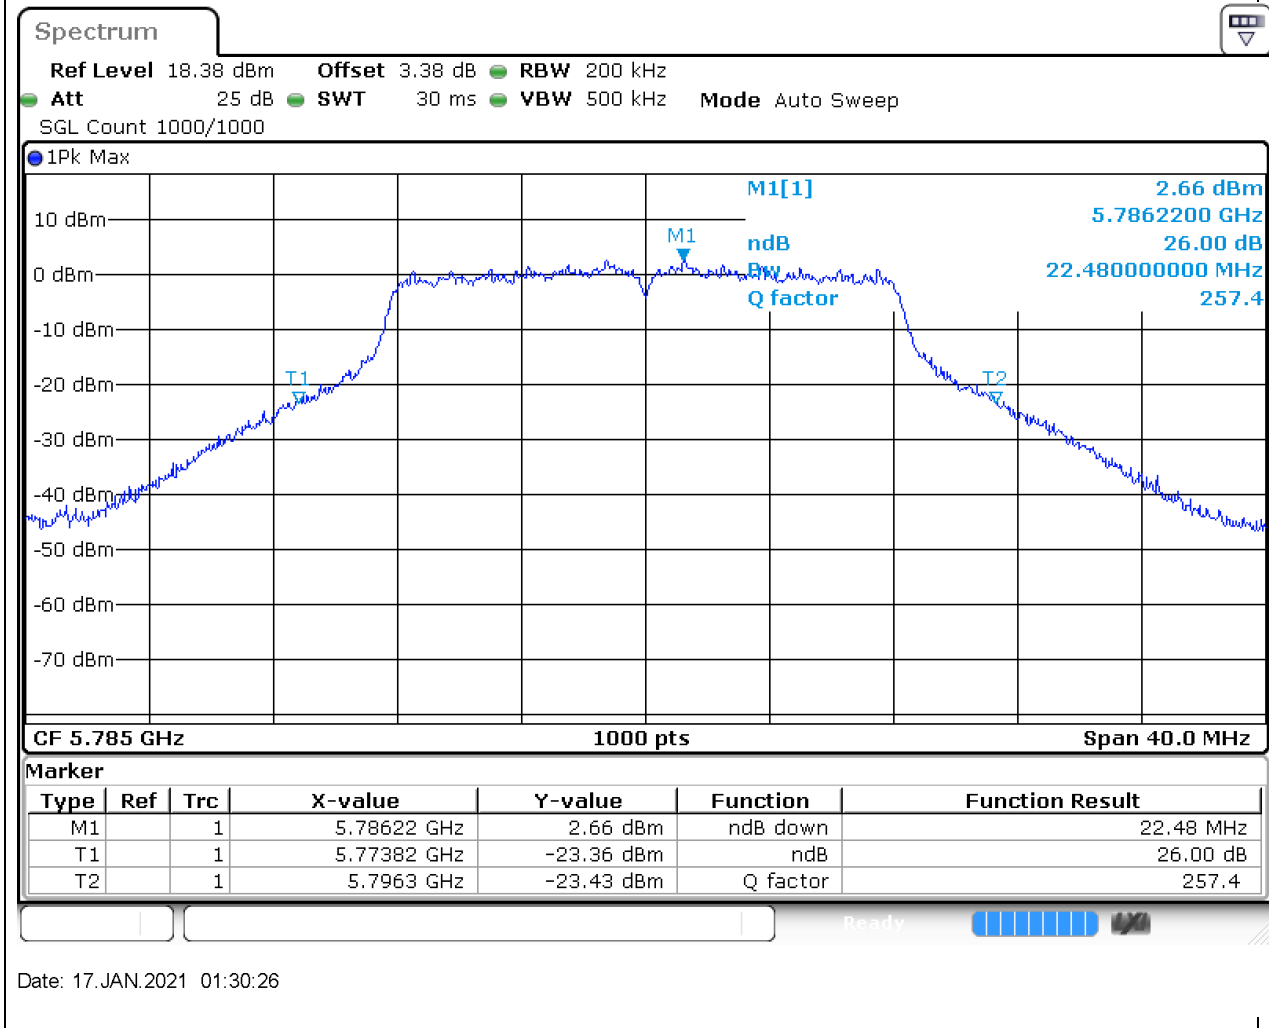

53. 802.11a_20M_U-NII-3_M

53.1. A.2-26dB Bandwidth(NTNV)

Center Frequency (MHz)	XdB Down	RBW (MHz)	Detector	Limit (MHz)	XdB BandWidth (MHz)	Verdict
5785	26	0.2	Peak	0	22.48	Unknown