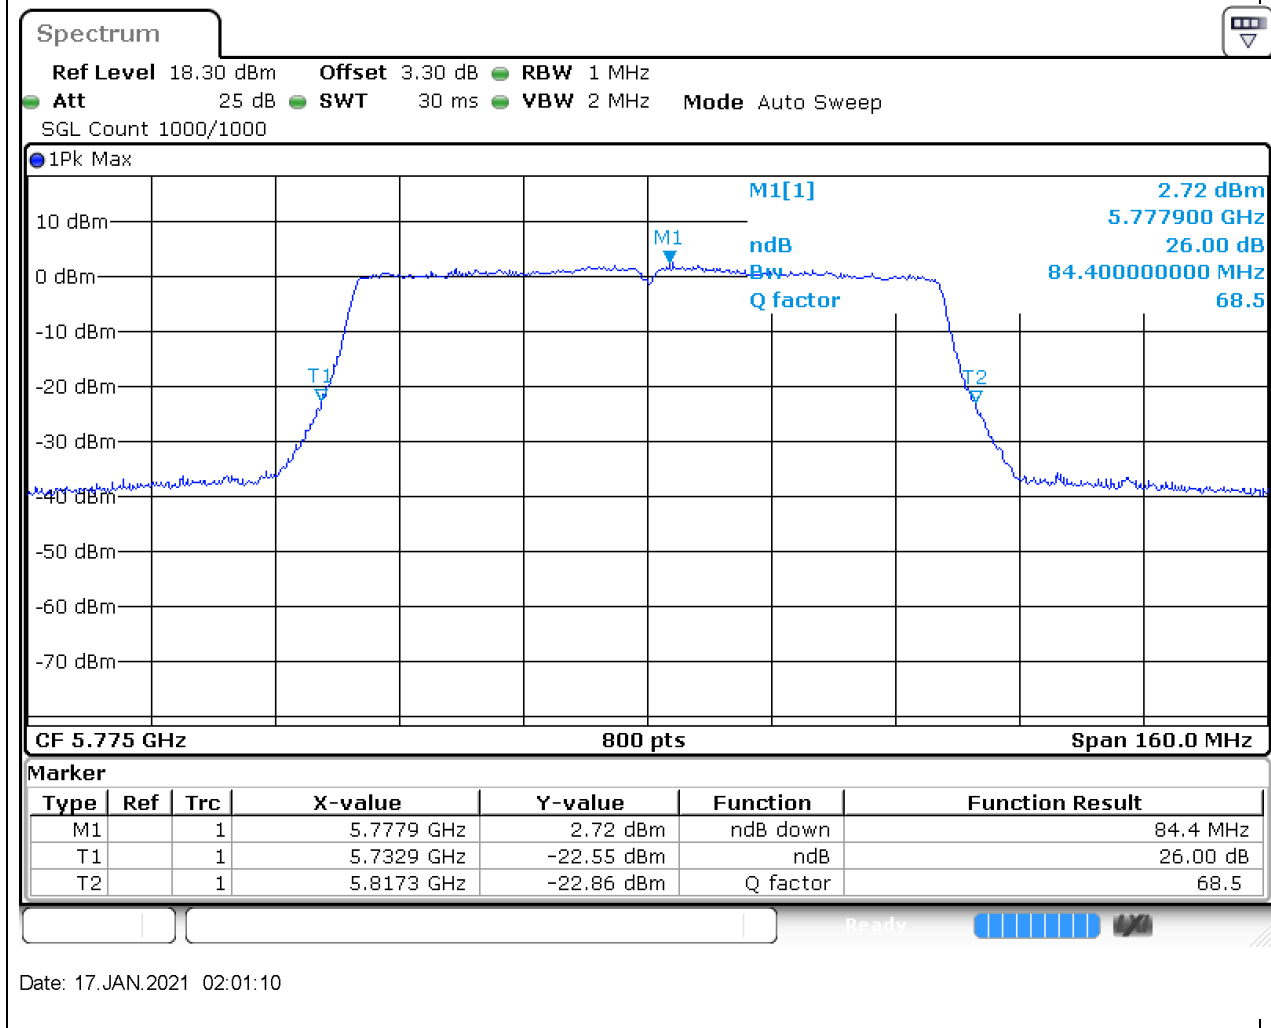

65. 802.11ac_80M_U-NII-3_M

65.1. A.2-26dB Bandwidth(NTNV)

Center Frequency (MHz)	XdB Down	RBW (MHz)	Detector	Limit (MHz)	XdB BandWidth (MHz)	Verdict
5775	26	1	Peak	0	84.4	Unknown