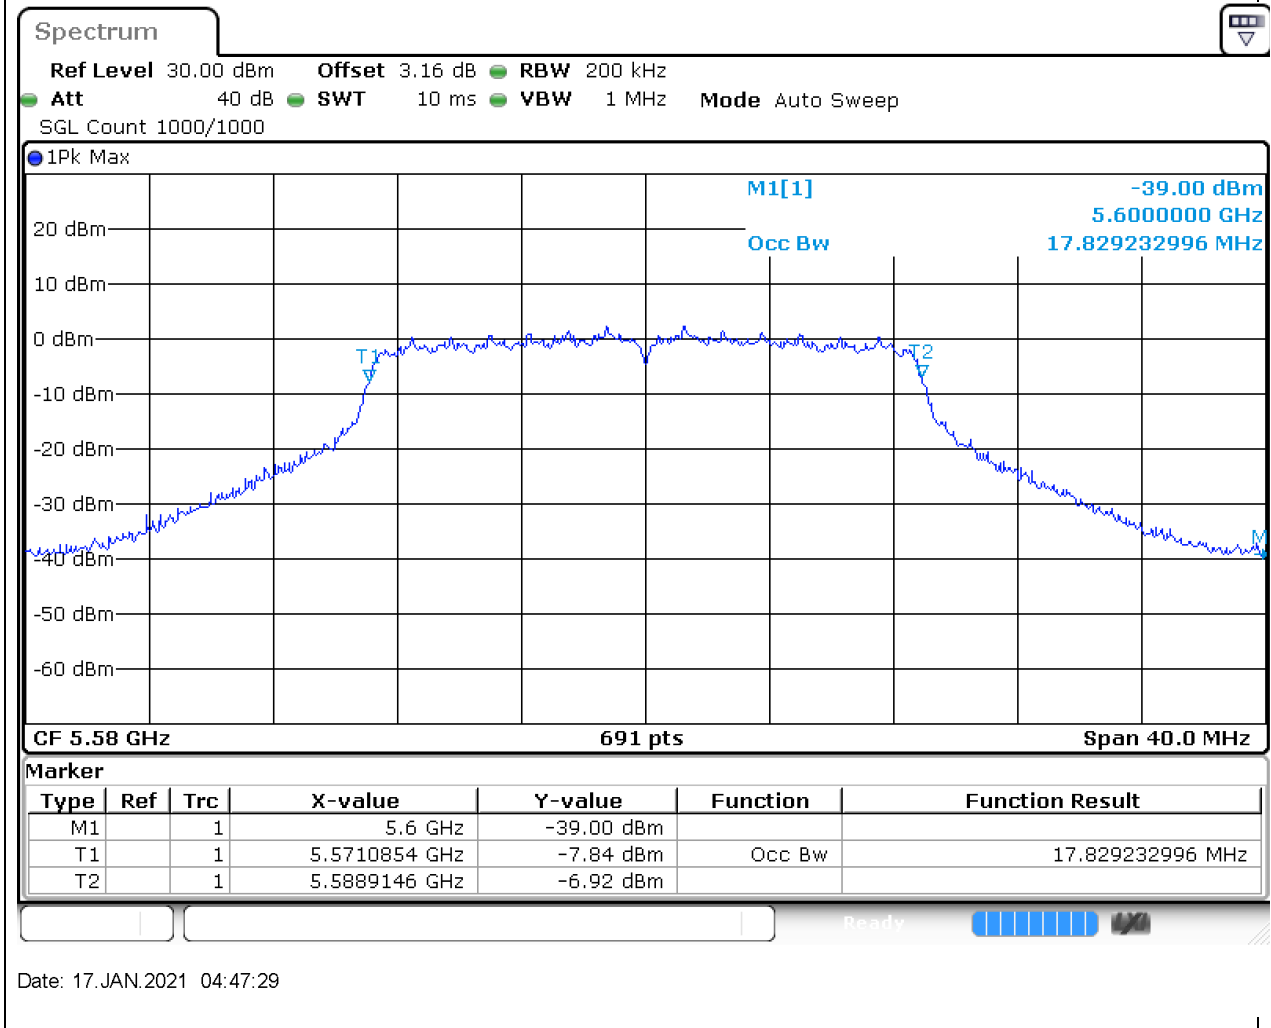

34. 802.11n_20M_U-NII-2C_M

34.1. A.2.2-99% Bandwidth(NTNV)

Center Frequency (MHz)	OBW Power (%)	RBW (MHz)	Detector	Limit (MHz)	OBW (MHz)	Verdict
5580	99	0.2	Peak	0	17.829233	Unknown