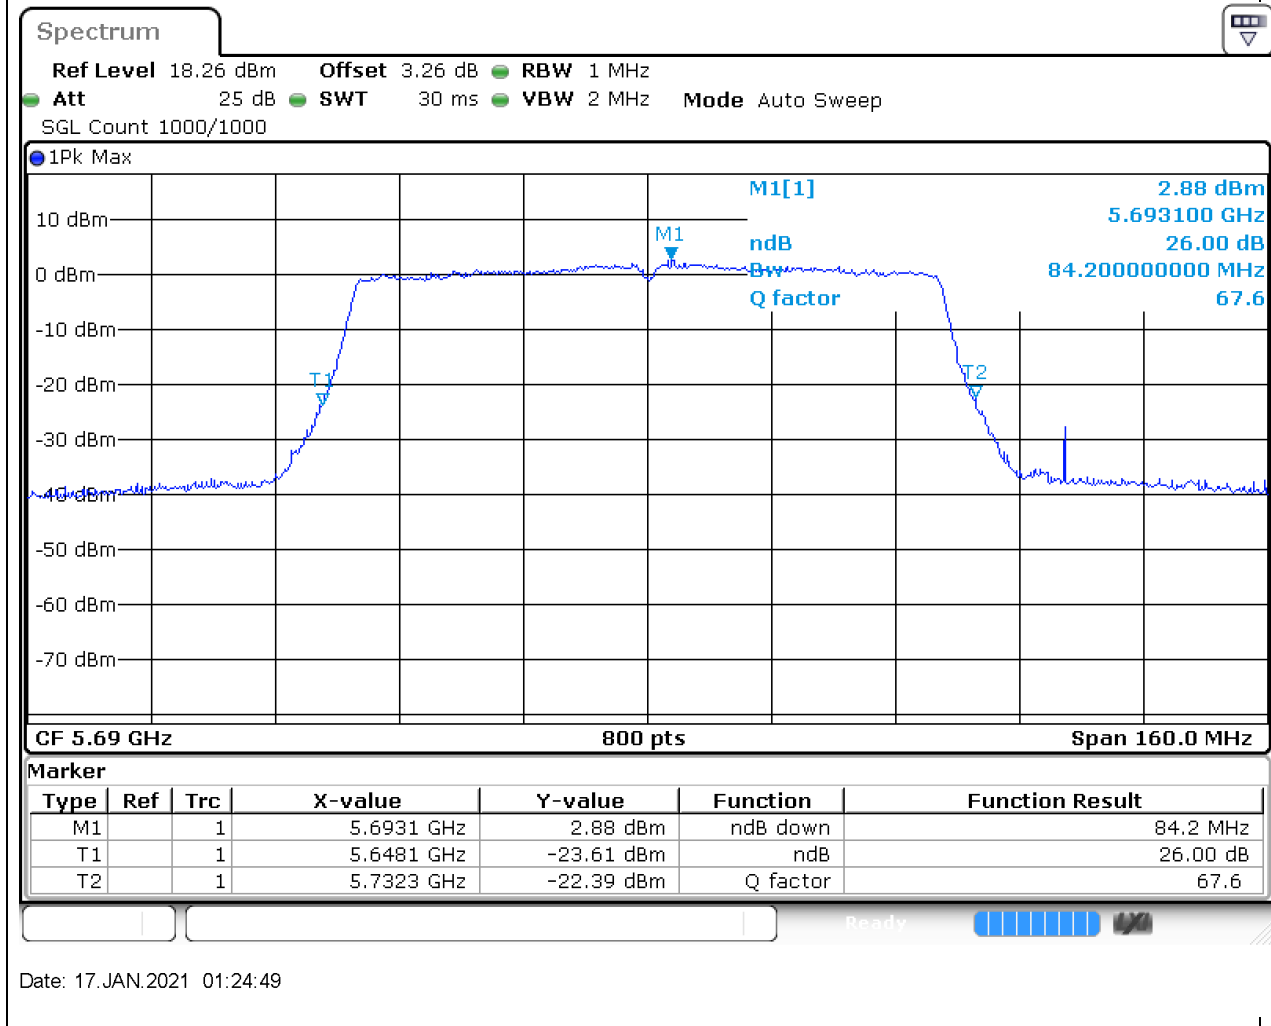

51. 802.11ac_80M_U-NII-2C_CH138

51.1. A.2-26dB Bandwidth(NTNV)

Center Frequency (MHz)	XdB Down	RBW (MHz)	Detector	Limit (MHz)	XdB BandWidth (MHz)	Verdict
5690	26	1	Peak	0	84.2	Unknown