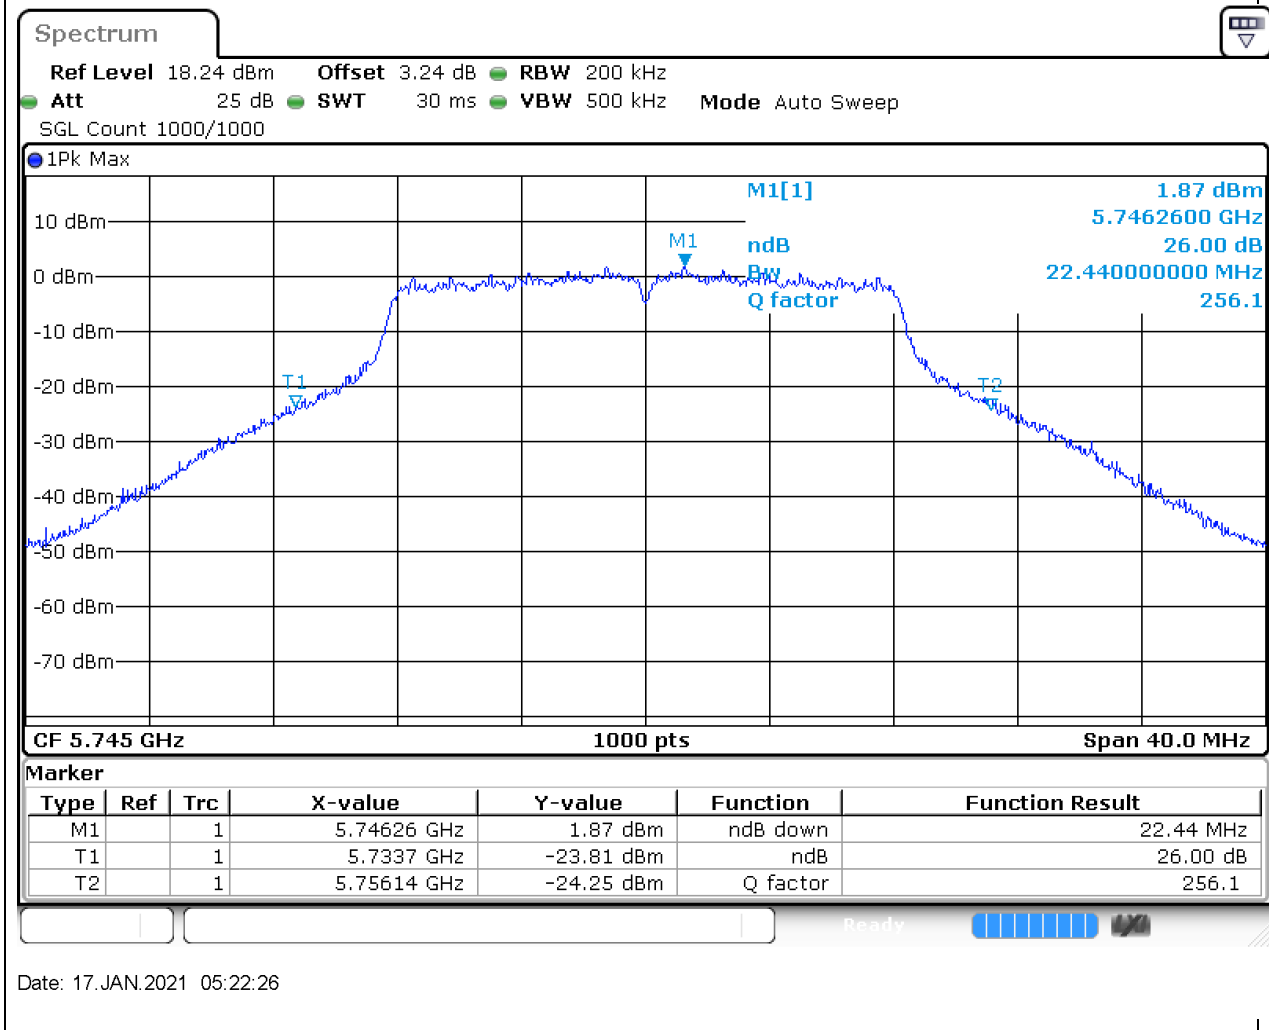

52. 802.11a_20M_U-NII-3_L

52.1. A.2-26dB Bandwidth(NTNV)

Center Frequency (MHz)	XdB Down	RBW (MHz)	Detector	Limit (MHz)	XdB BandWidth (MHz)	Verdict
5745	26	0.2	Peak	0	22.44	Unknown