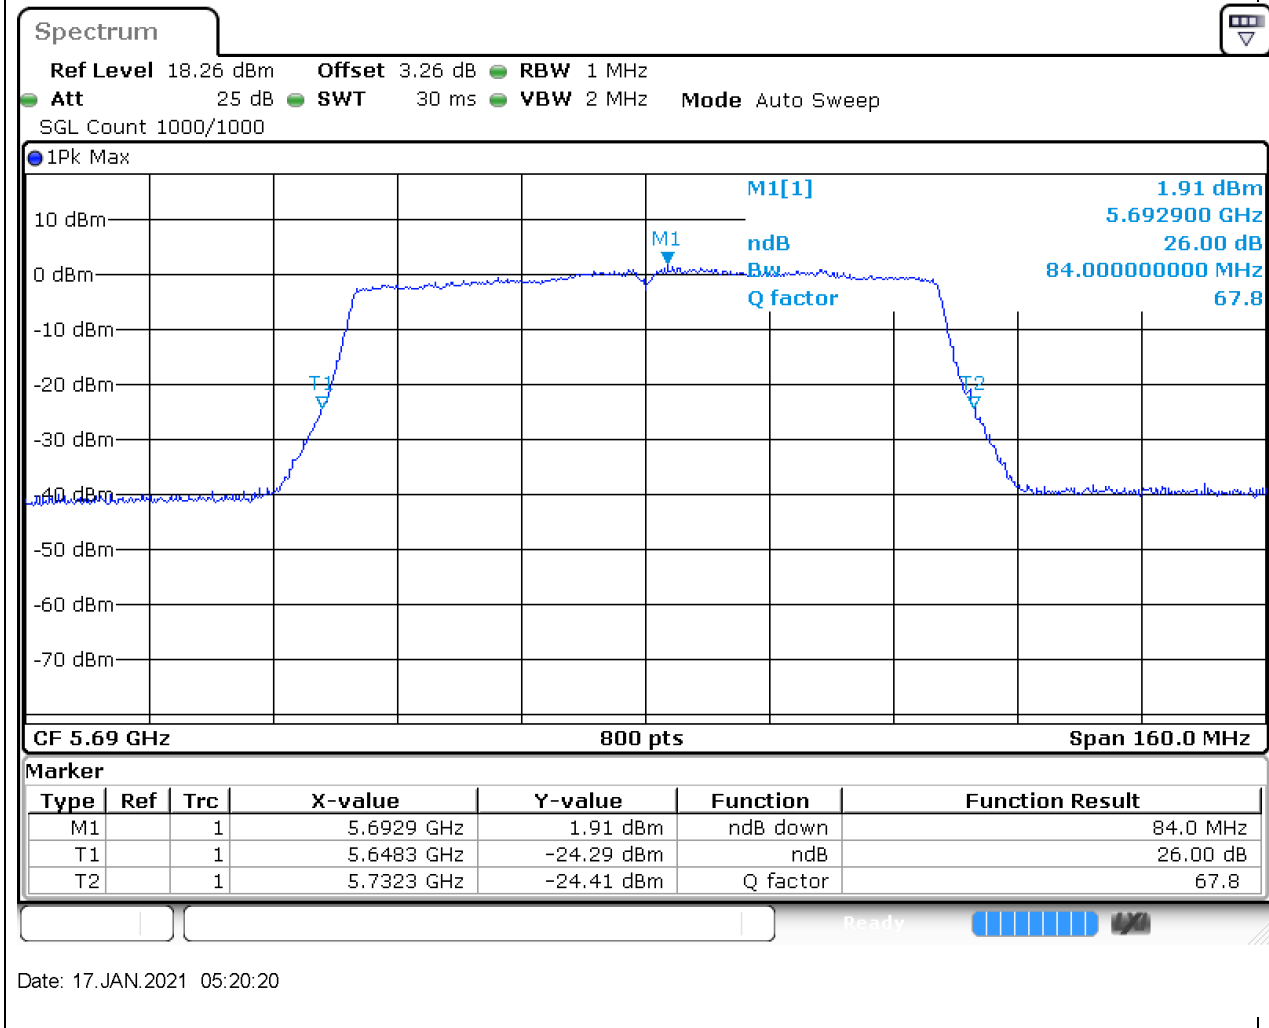

51. 802.11ac_80M_U-NII-3_CH138

51.1. A.2-26dB Bandwidth(NTNV)

Center Frequency (MHz)	XdB Down	RBW (MHz)	Detector	Limit (MHz)	XdB BandWidth (MHz)	Verdict
5690	26	1	Peak	0	84	Unknown