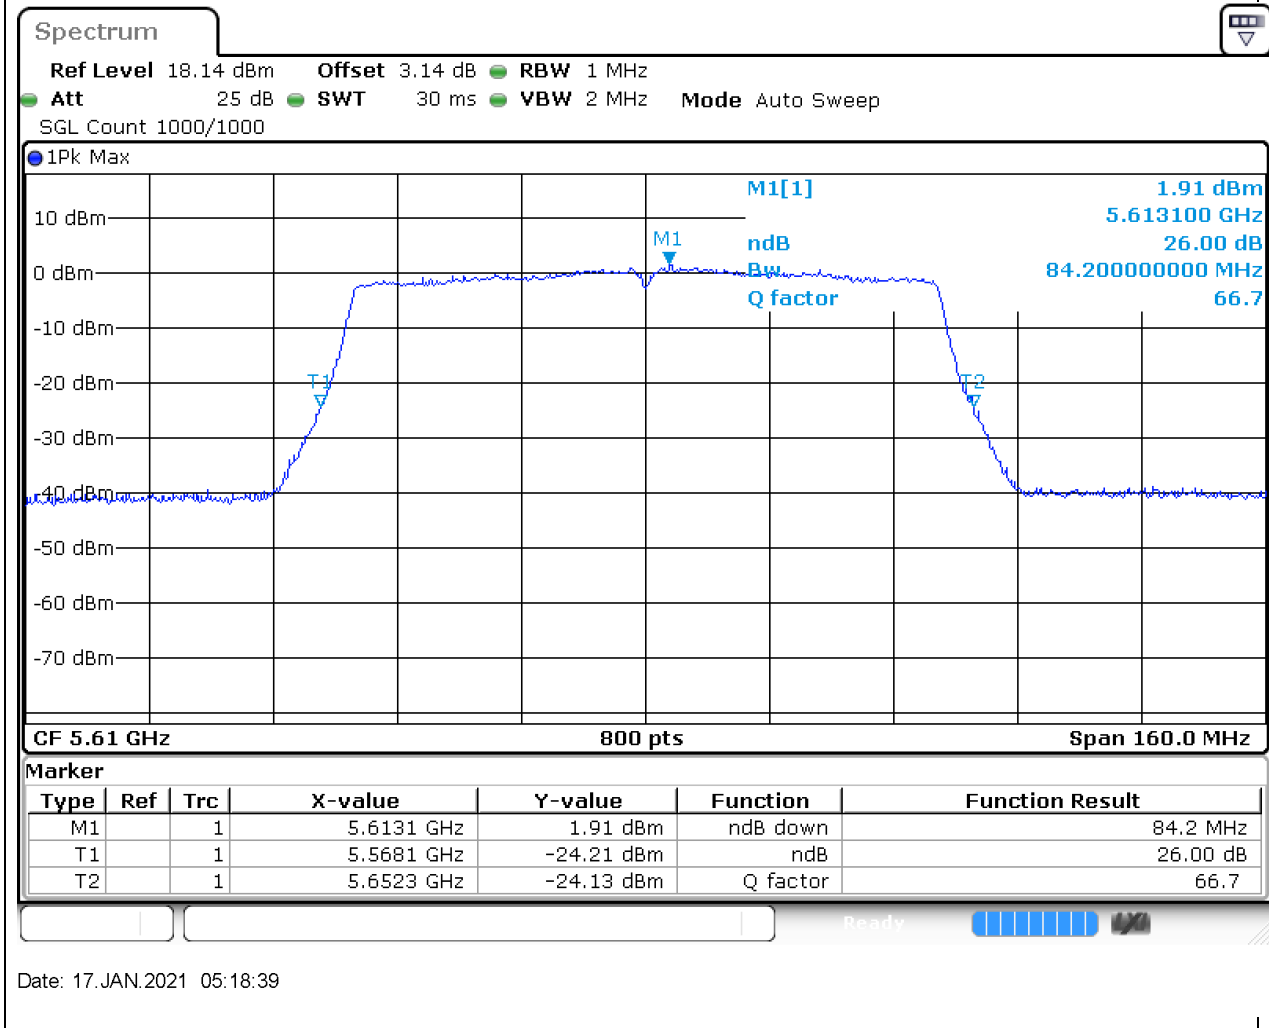

50. 802.11ac_80M_U-NII-2C_H

50.1. A.2-26dB Bandwidth(NTNV)

Center Frequency (MHz)	XdB Down	RBW (MHz)	Detector	Limit (MHz)	XdB BandWidth (MHz)	Verdict
5610	26	1	Peak	0	84.2	Unknown