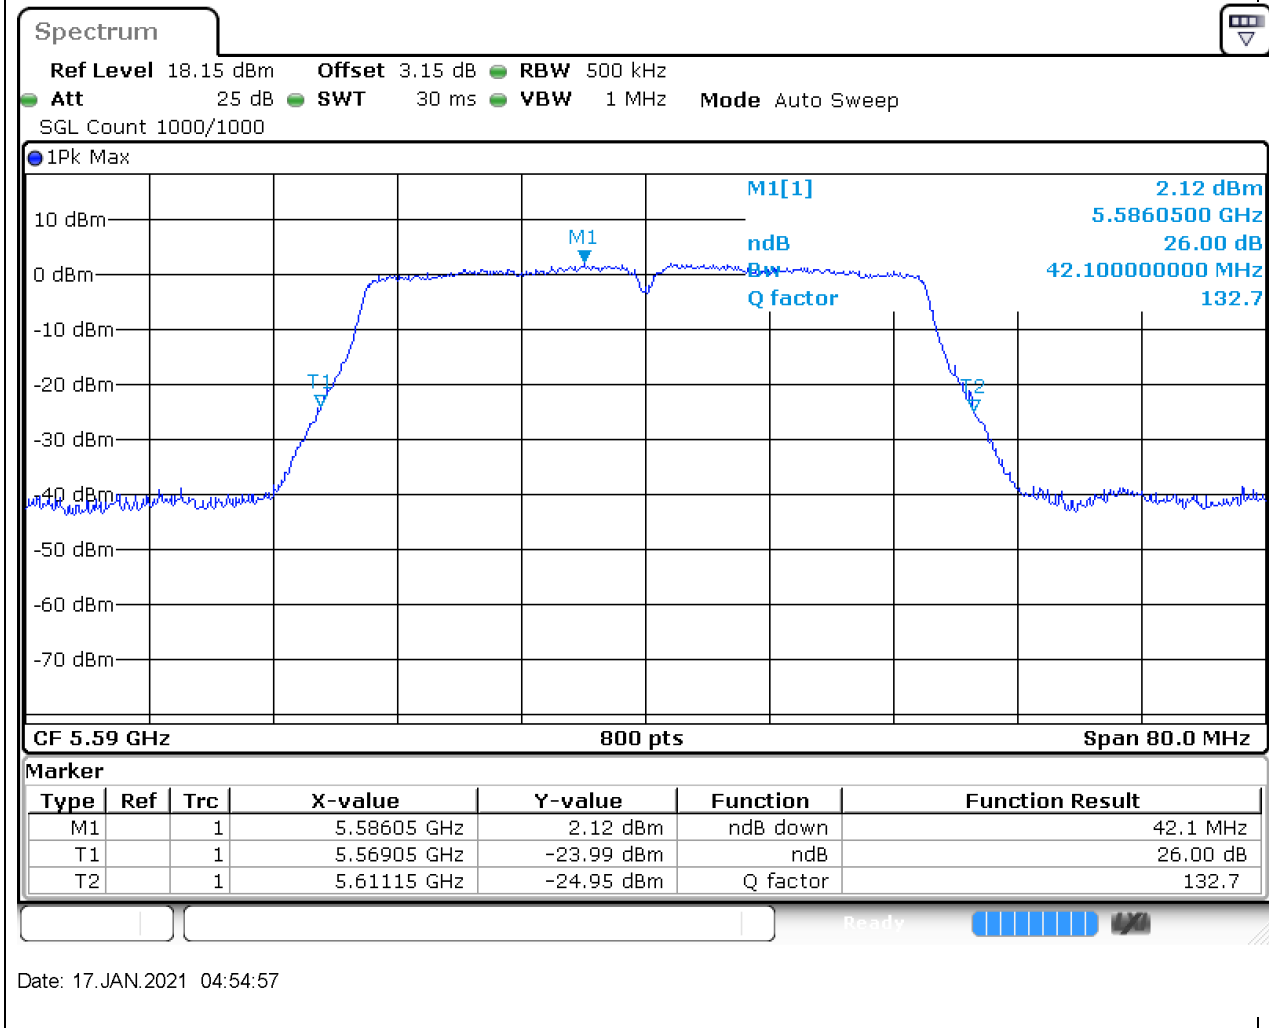

38. 802.11n_40M_U-NII-2C_M

38.1. A.2-26dB Bandwidth(NTNV)

Center Frequency (MHz)	XdB Down	RBW (MHz)	Detector	Limit (MHz)	XdB BandWidth (MHz)	Verdict
5590	26	0.5	Peak	0	42.1	Unknown