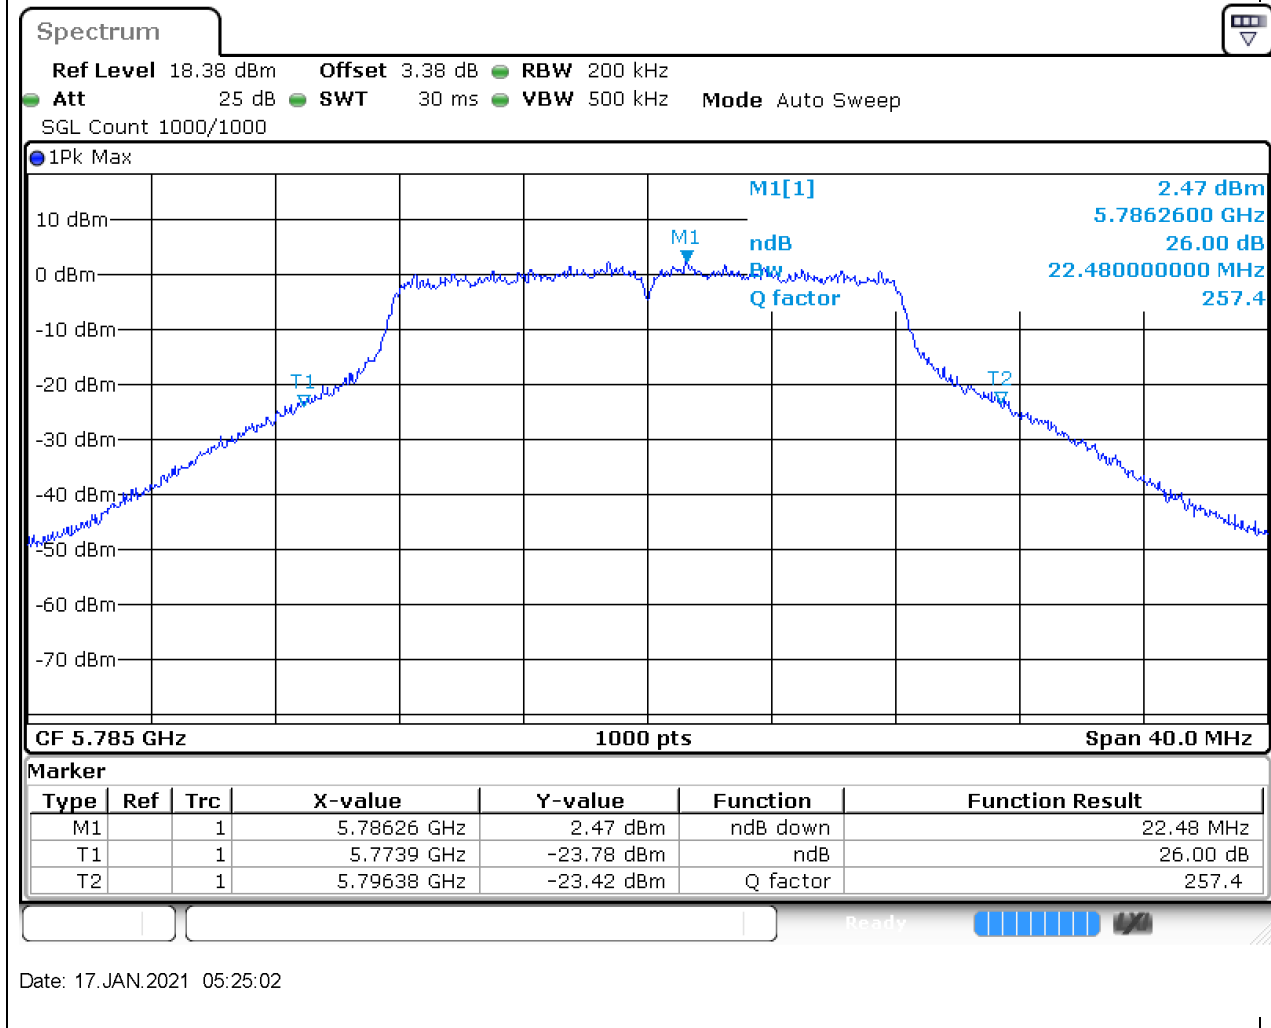

53. 802.11a_20M_U-NII-3_M

53.1. A.2-26dB Bandwidth(NTNV)

Center Frequency (MHz)	XdB Down	RBW (MHz)	Detector	Limit (MHz)	XdB BandWidth (MHz)	Verdict
5785	26	0.2	Peak	0	22.48	Unknown