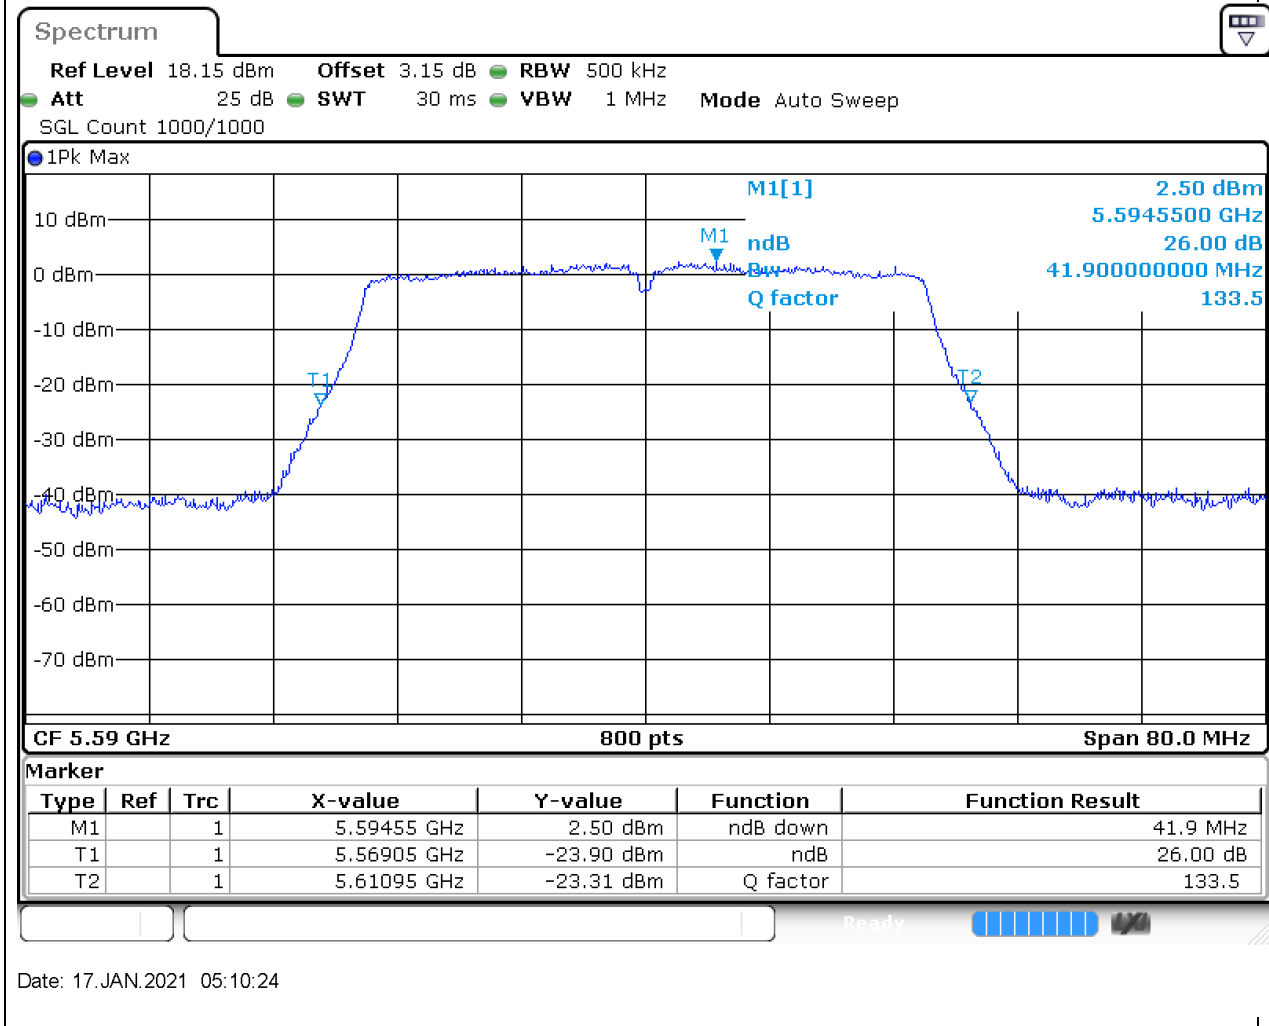

46. 802.11ac_40M_U-NII-2C_M

46.1. A.2-26dB Bandwidth(NTNV)

Center Frequency (MHz)	XdB Down	RBW (MHz)	Detector	Limit (MHz)	XdB BandWidth (MHz)	Verdict
5590	26	0.5	Peak	0	41.9	Unknown