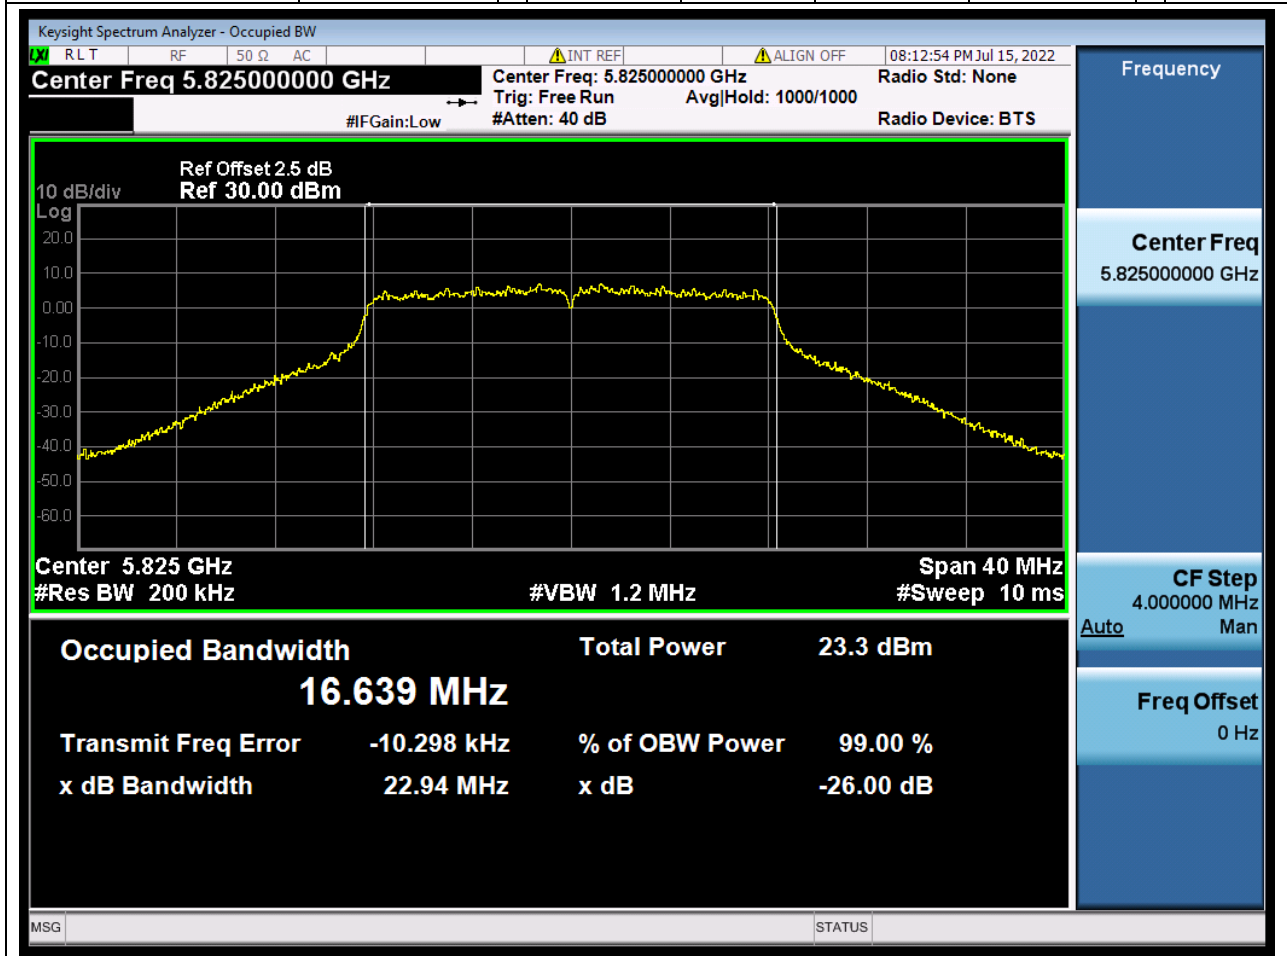

48. 802.11a_20M_U-NII-3_H

48.1. A.2.2-99% Bandwidth(NTNV)

Center Frequency (MHz)	OBW Power (%)	RBW (MHz)	Detector	Limit (MHz)	OBW (MHz)	Verdict
5825	99	0.2	Peak	0	16.639072	N/A