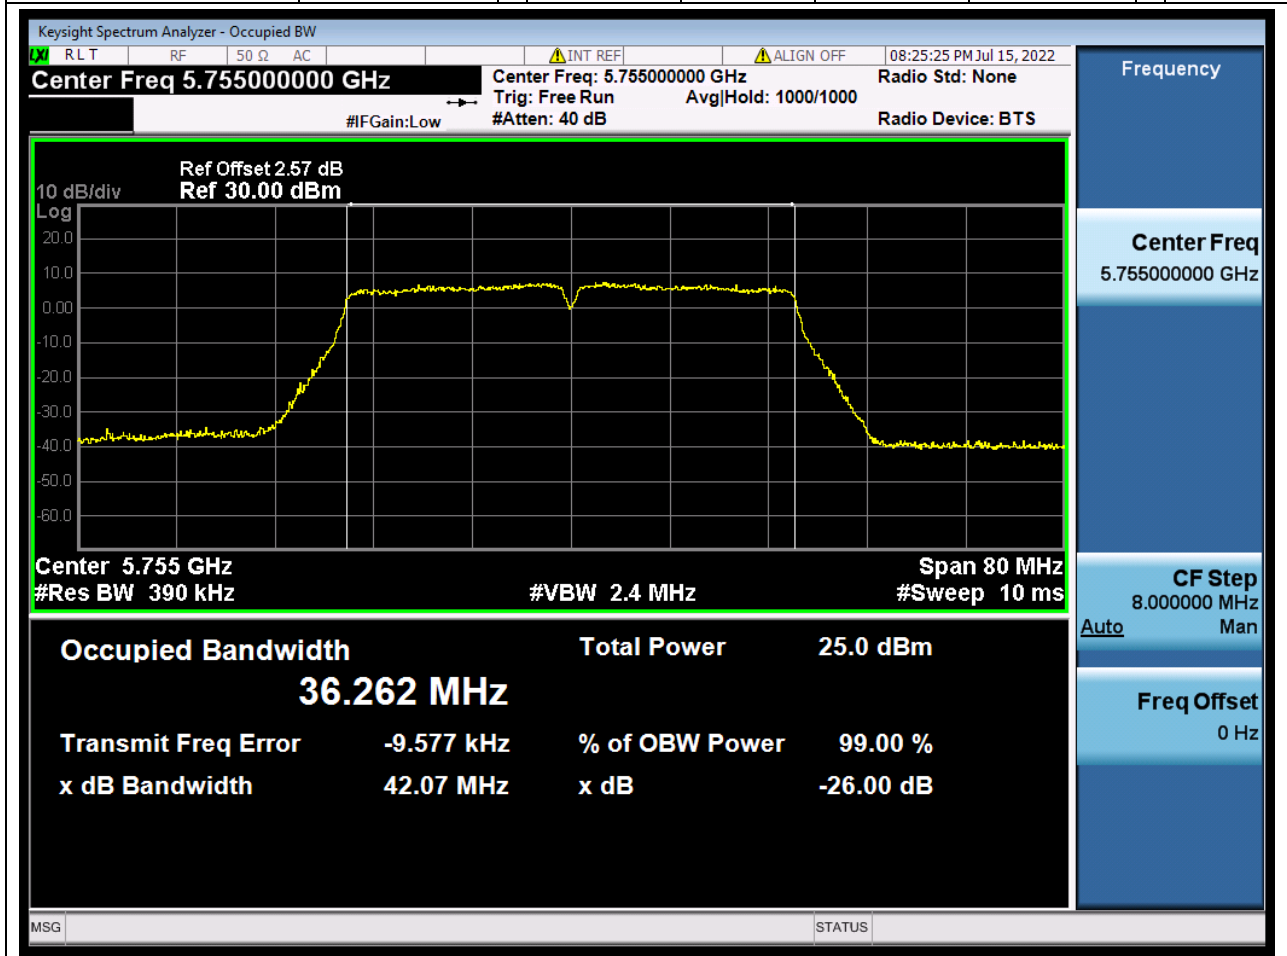

52. 802.11n_40M_U-NII-3_L

52.1. A.2.2-99% Bandwidth(NTNV)

Center Frequency (MHz)	OBW Power (%)	RBW (MHz)	Detector	Limit (MHz)	OBW (MHz)	Verdict
5755	99	0.39	Peak	0	36.262053	N/A