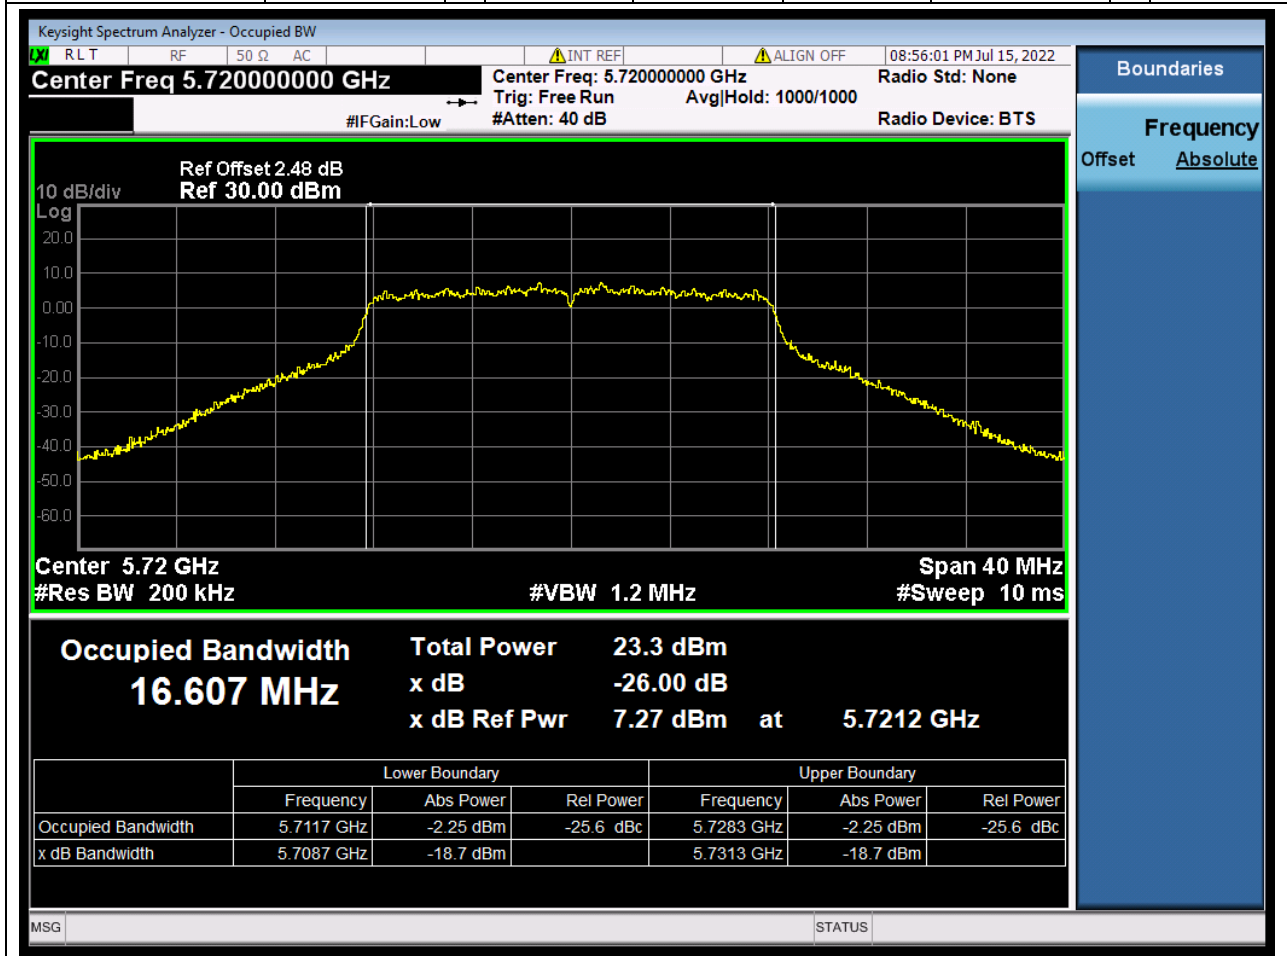

1. 802.11a_20M_U-NII-2C_CH144

1.1. A.2.2-99% Bandwidth(NTNV)

Center Frequency (MHz)	OBW Power (%)	RBW (MHz)	Detector	Limit (MHz)	OBW (MHz)	Verdict
5720	99	0.2	Peak	0	16.606832	N/A