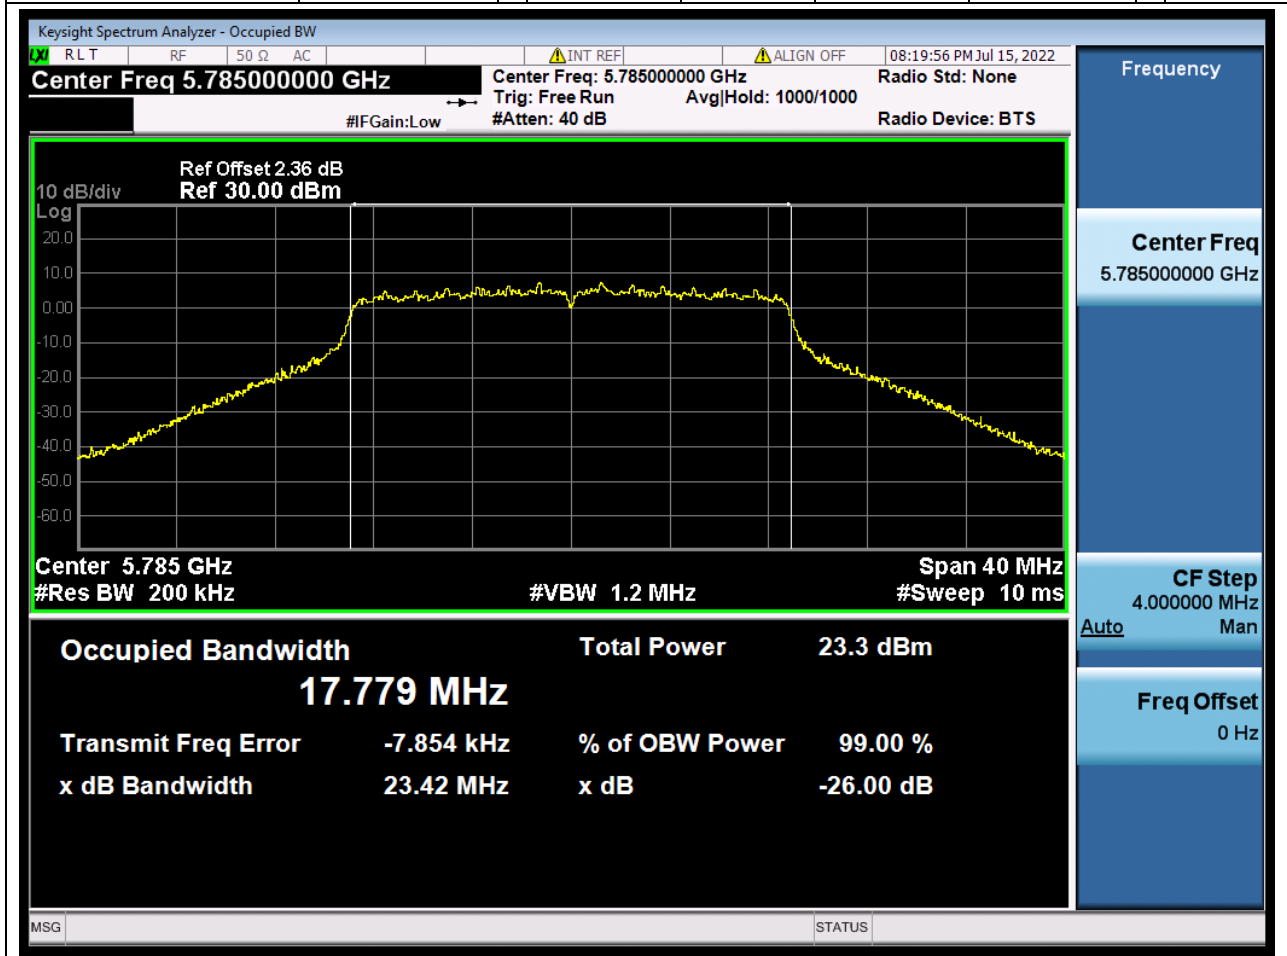

50. 802.11n_20M_U-NII-3_M

50.1. A.2.2-99% Bandwidth(NTNV)

Center Frequency (MHz)	OBW Power (%)	RBW (MHz)	Detector	Limit (MHz)	OBW (MHz)	Verdict
5785	99	0.2	Peak	0	17.778635	N/A