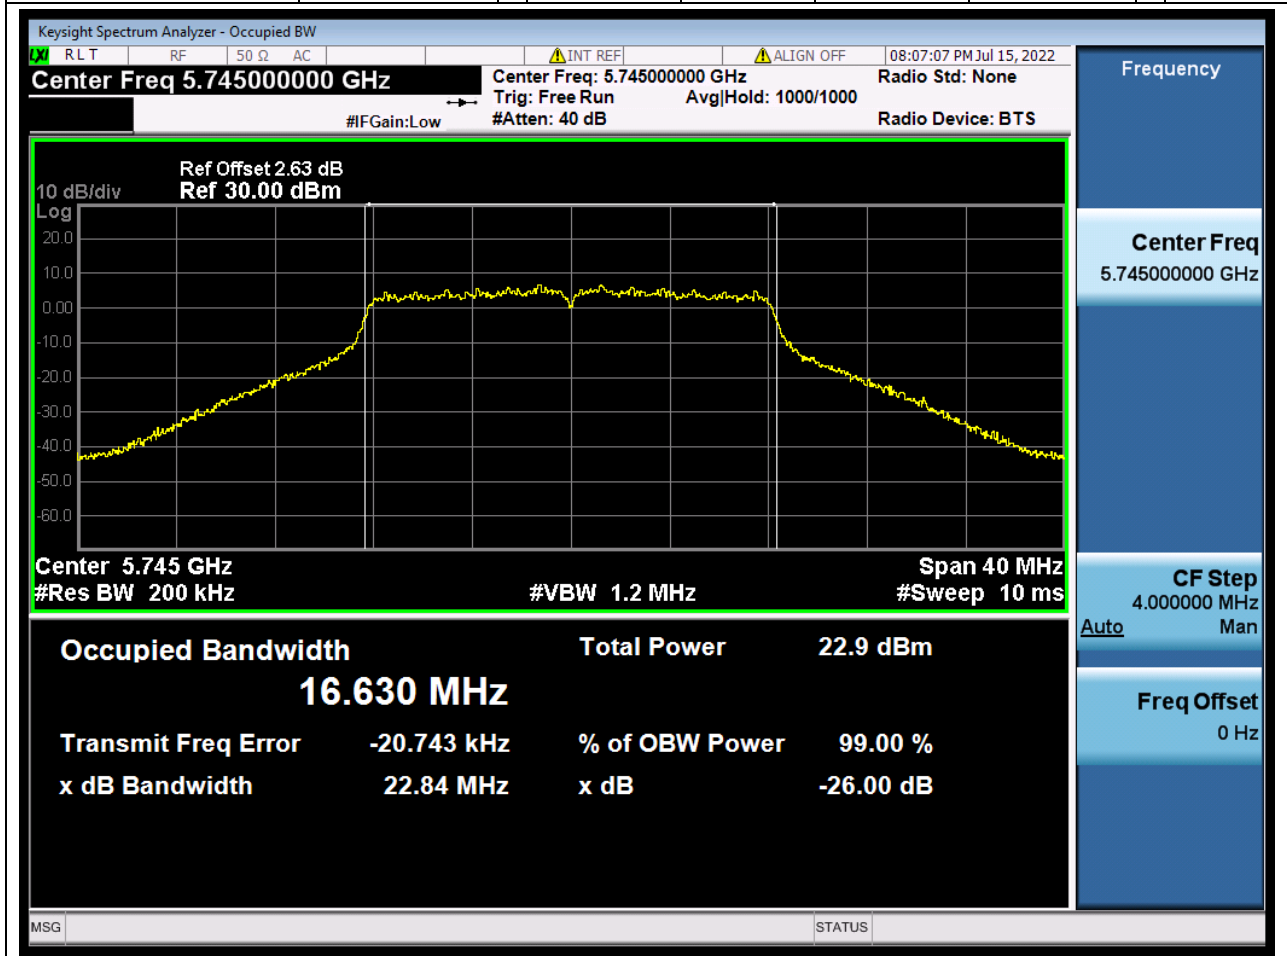

46. 802.11a_20M_U-NII-3_L

46.1. A.2.2-99% Bandwidth(NTNV)

Center Frequency (MHz)	OBW Power (%)	RBW (MHz)	Detector	Limit (MHz)	OBW (MHz)	Verdict
5745	99	0.2	Peak	0	16.629731	N/A