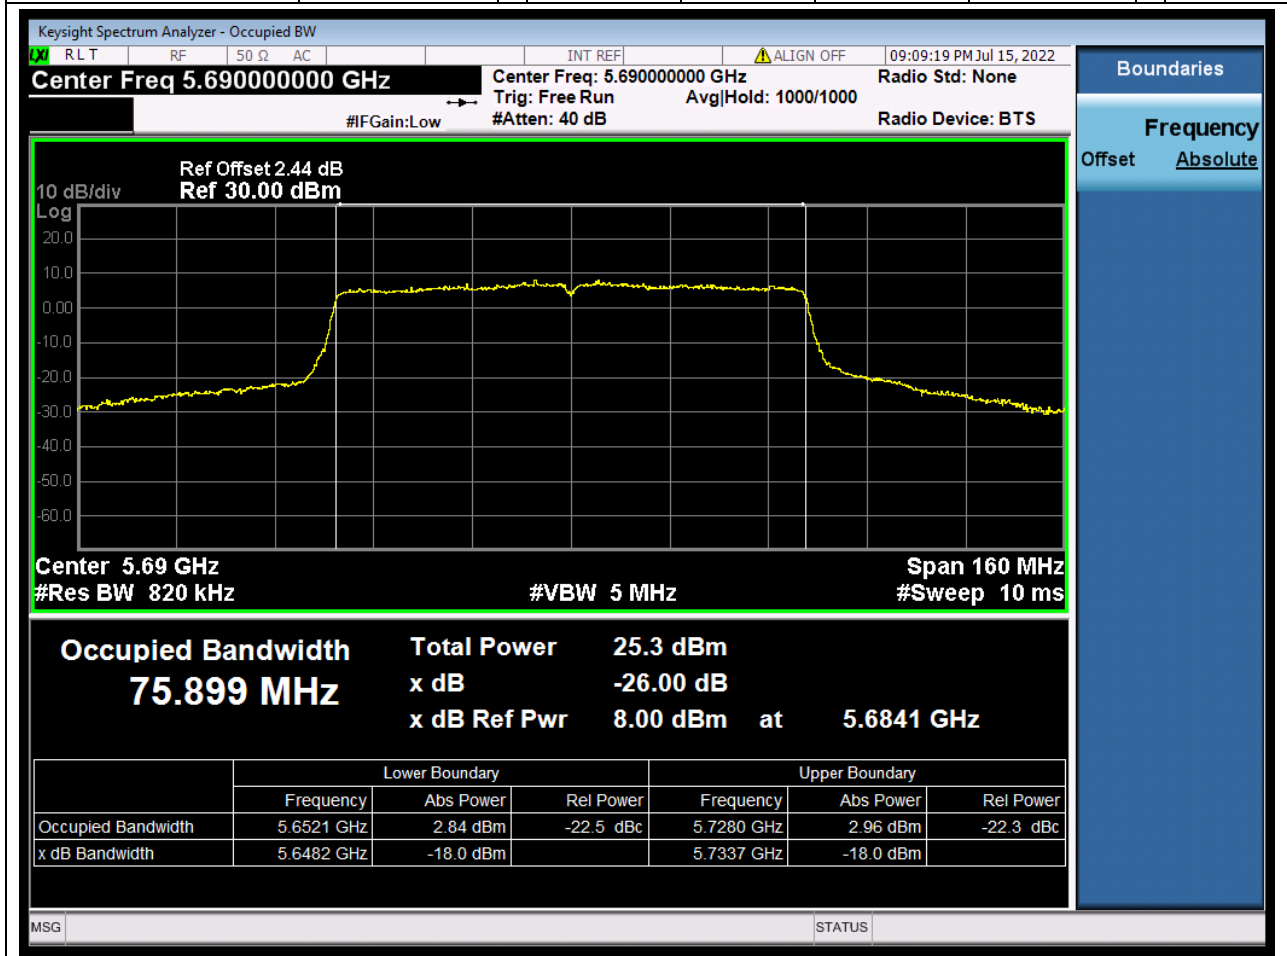

6. 802.11ac_80M_U-NII-2C_CH138

6.1. A.2.2-99% Bandwidth(NTNV)

Center Frequency (MHz)	OBW Power (%)	RBW (MHz)	Detector	Limit (MHz)	OBW (MHz)	Verdict
5690	99	0.82	Peak	0	75.899455	N/A