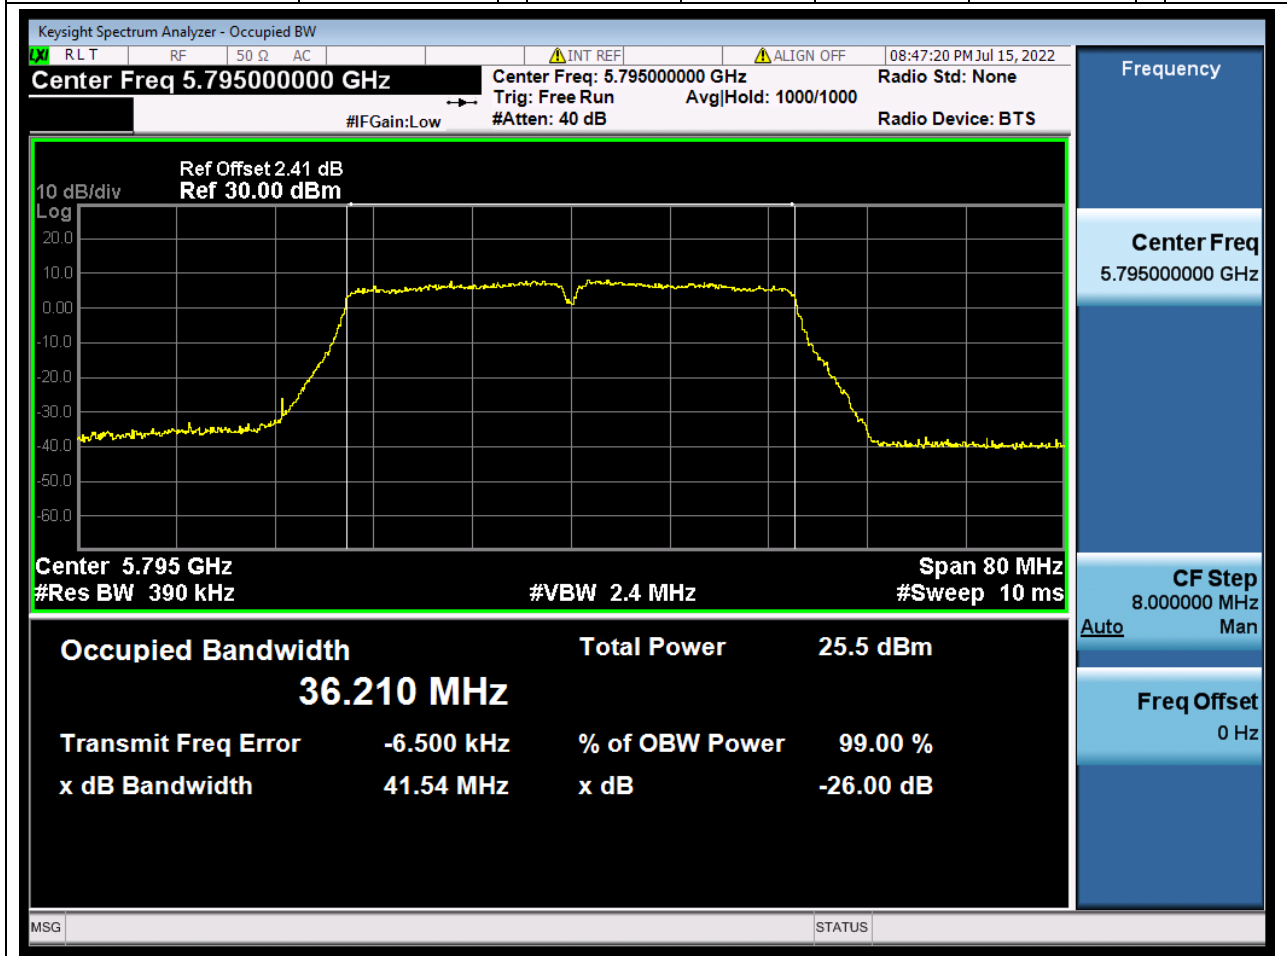

57. 802.11ac_40M_U-NII-3_H

57.1. A.2.2-99% Bandwidth(NTNV)

Center Frequency (MHz)	OBW Power (%)	RBW (MHz)	Detector	Limit (MHz)	OBW (MHz)	Verdict
5795	99	0.39	Peak	0	36.209696	N/A