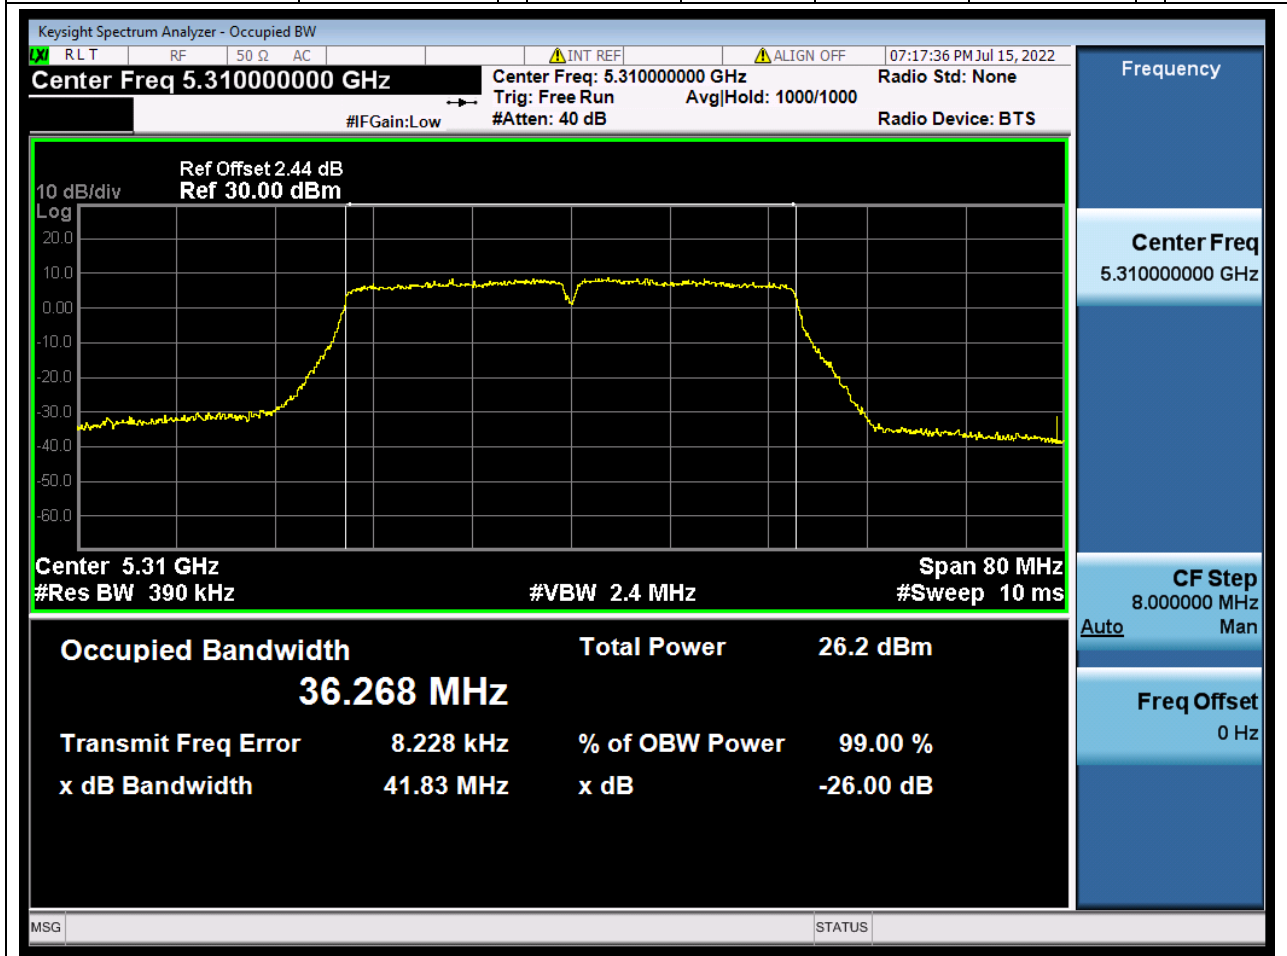

27. 802.11ac_40M_U-NII-2A_H

27.1. A.2.2-99% Bandwidth(NTNV)

Center Frequency (MHz)	OBW Power (%)	RBW (MHz)	Detector	Limit (MHz)	OBW (MHz)	Verdict
5310	99	0.39	Peak	0	36.267632	N/A