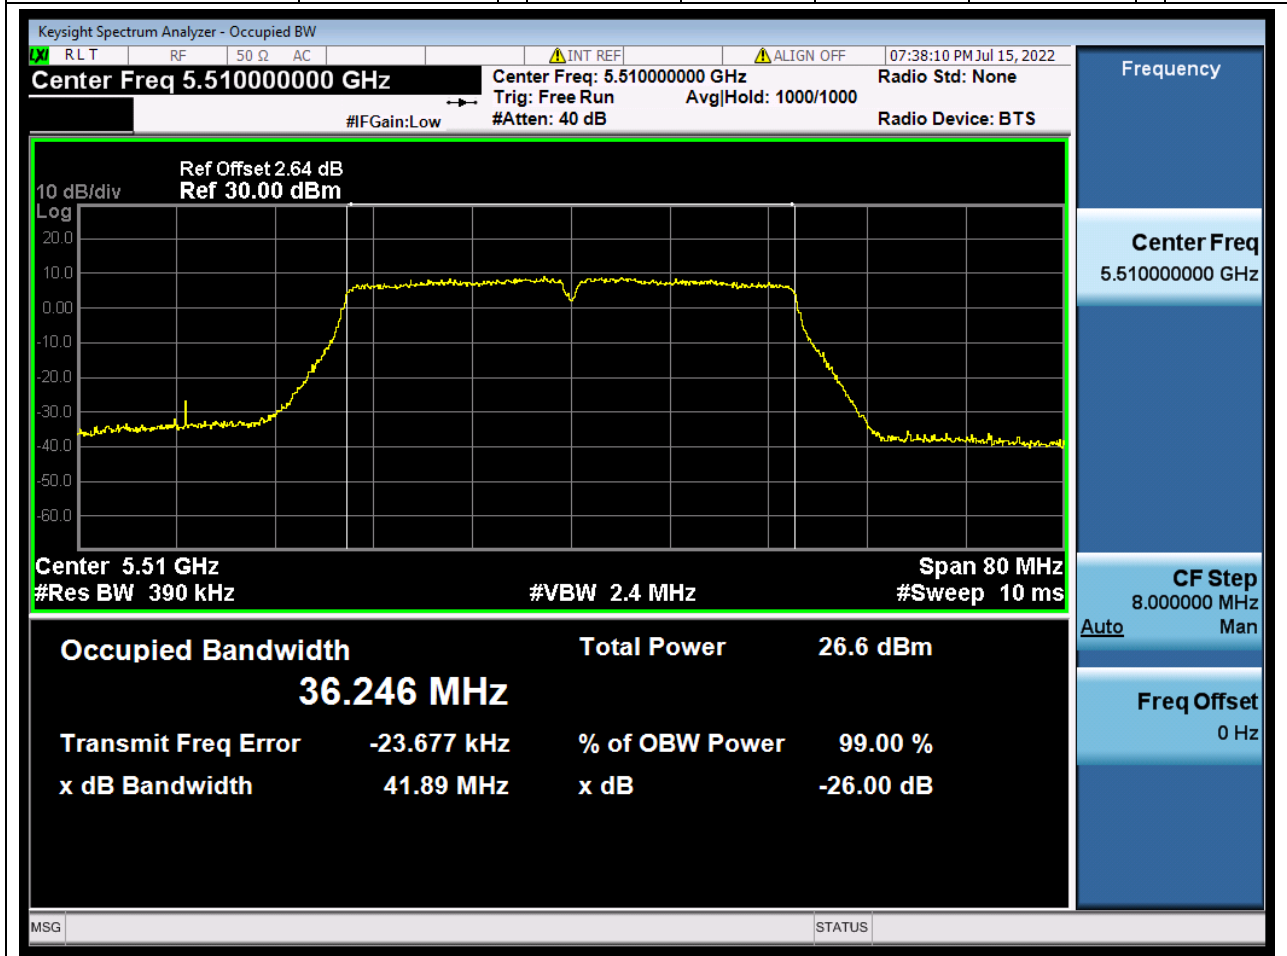

35. 802.11n_40M_U-NII-2C_L

35.1. A.2.2-99% Bandwidth(NTNV)

Center Frequency (MHz)	OBW Power (%)	RBW (MHz)	Detector	Limit (MHz)	OBW (MHz)	Verdict
5510	99	0.39	Peak	0	36.245661	N/A