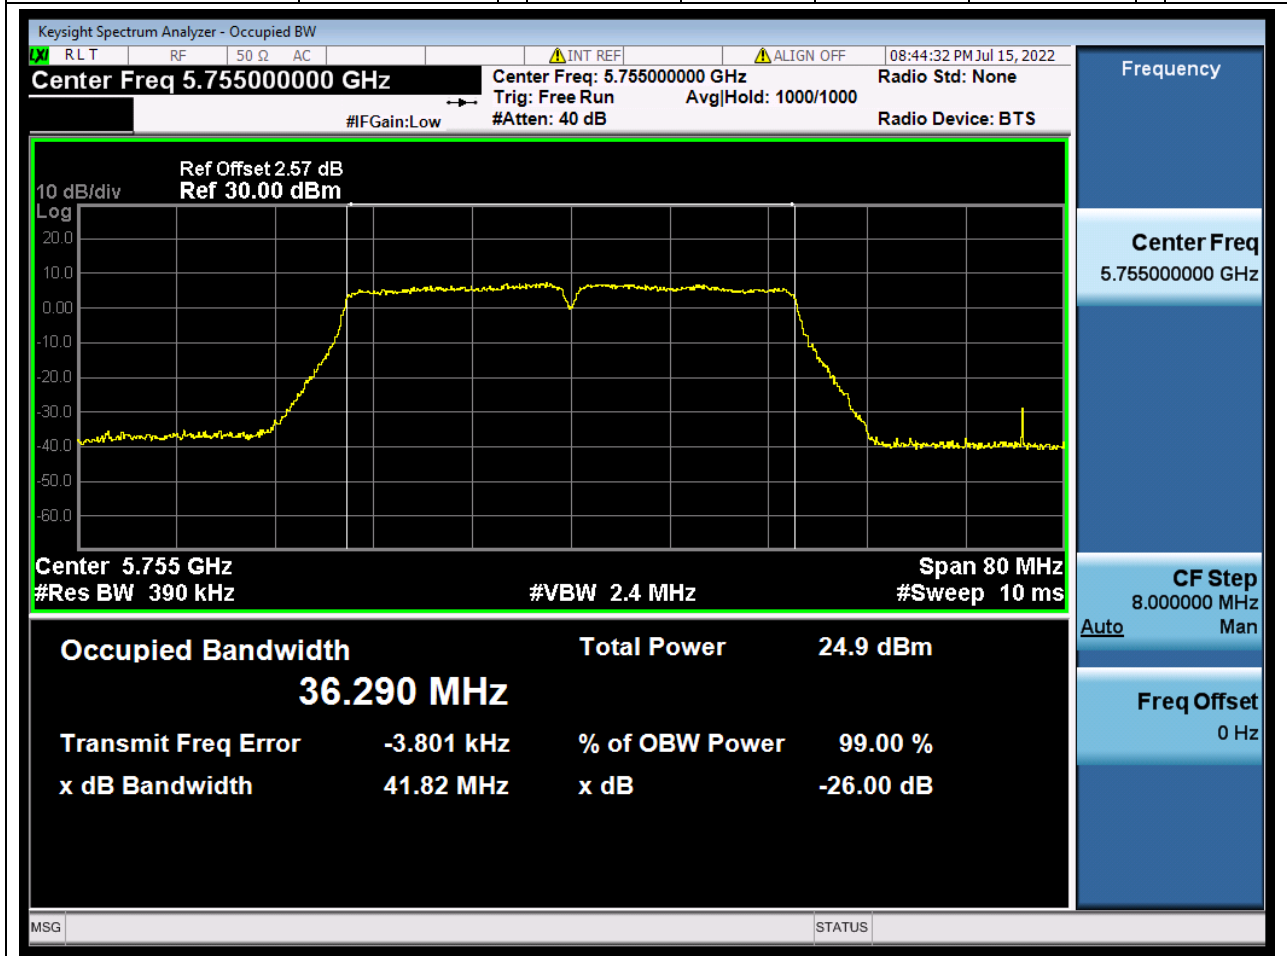

56. 802.11ac_40M_U-NII-3_L

56.1. A.2.2-99% Bandwidth(NTNV)

Center Frequency (MHz)	OBW Power (%)	RBW (MHz)	Detector	Limit (MHz)	OBW (MHz)	Verdict
5755	99	0.39	Peak	0	36.289546	N/A