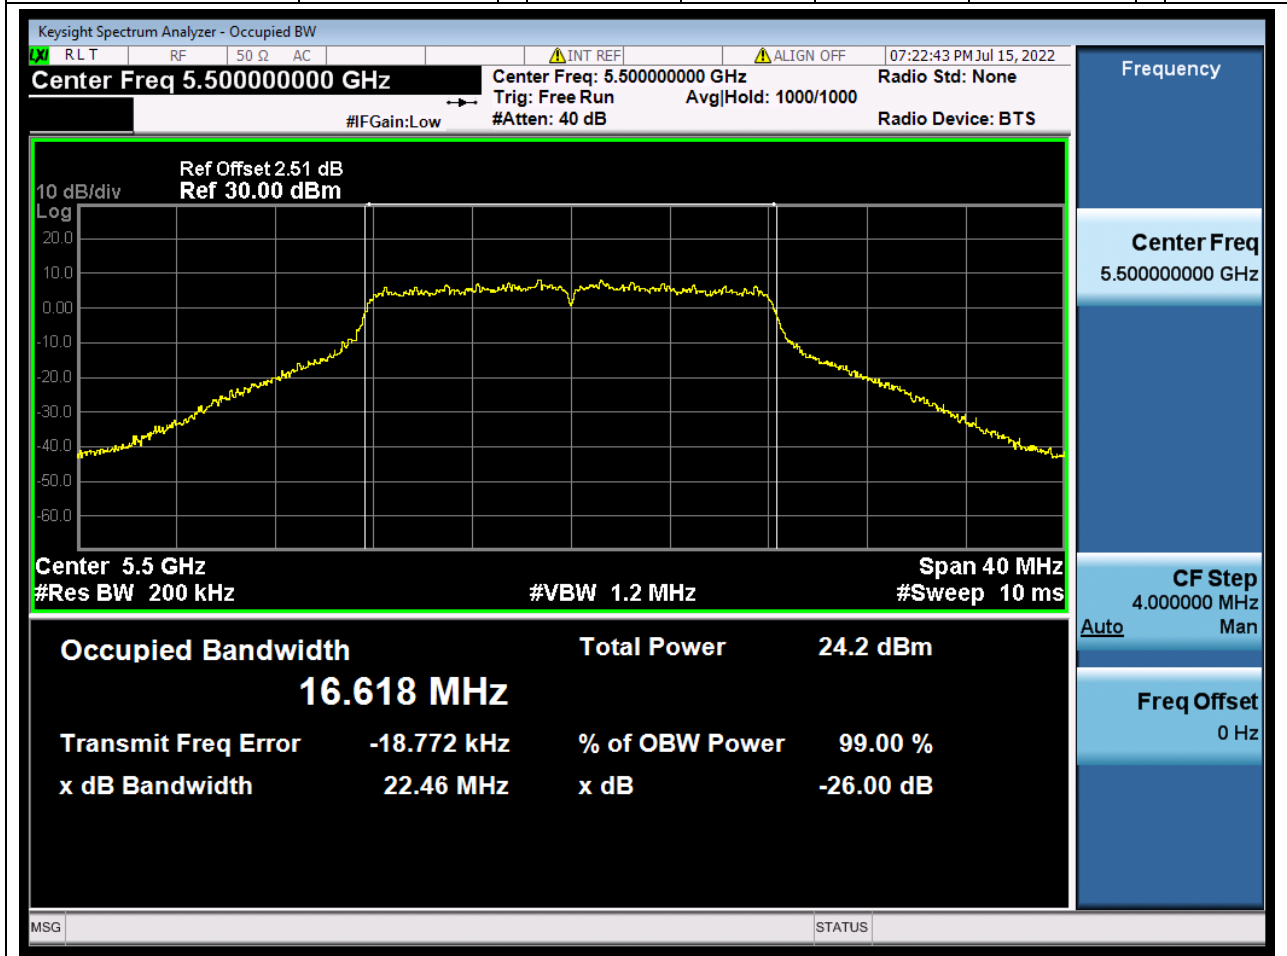

29. 802.11a_20M_U-NII-2C_L

29.1. A.2.2-99% Bandwidth(NTNV)

Center Frequency (MHz)	OBW Power (%)	RBW (MHz)	Detector	Limit (MHz)	OBW (MHz)	Verdict
5500	99	0.2	Peak	0	16.617567	N/A