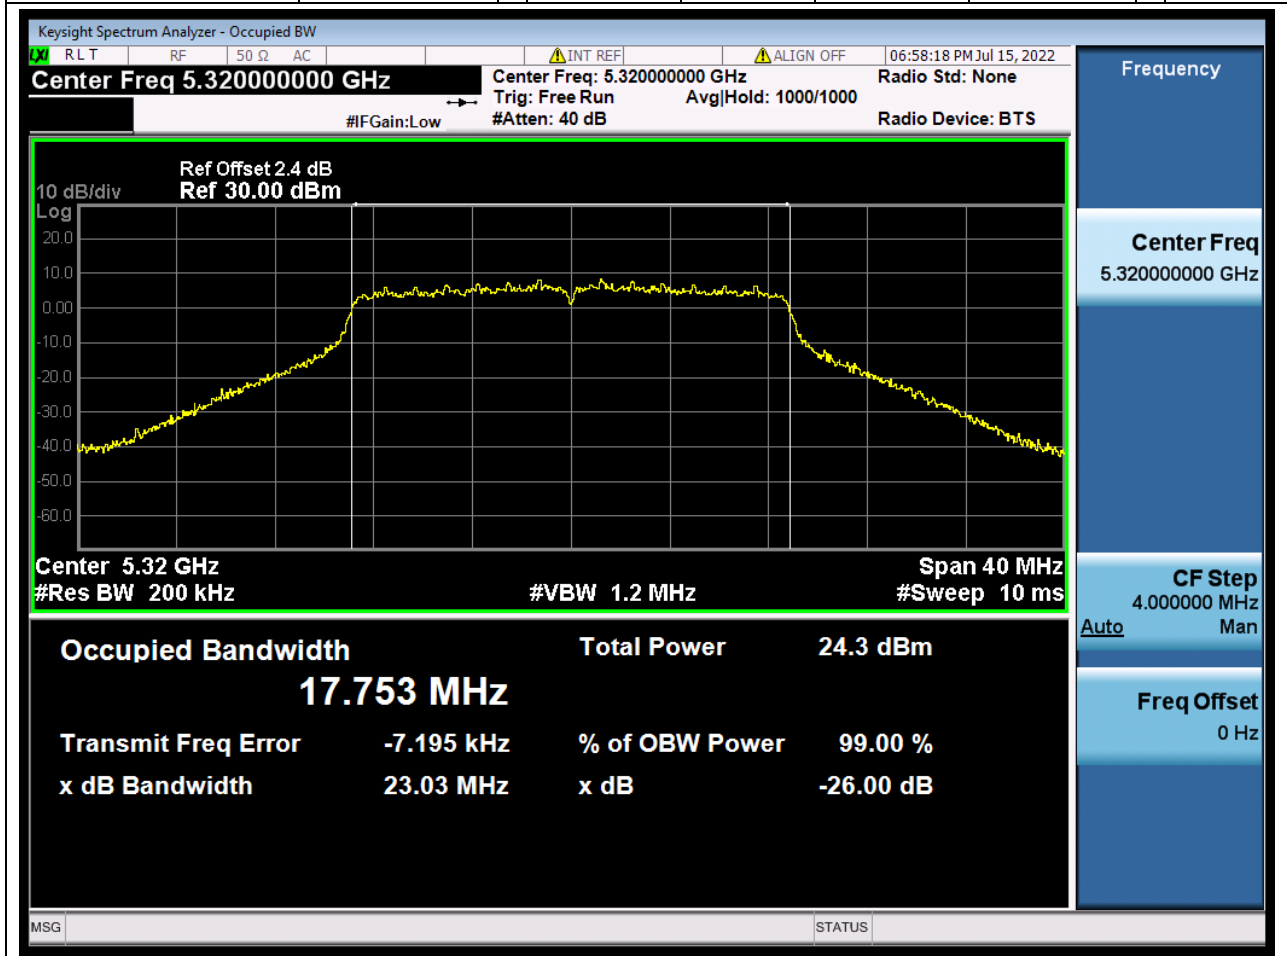

### 20.1. A.2.2-99% Bandwidth(NTNV)

Center Frequency (MHz)	OBW Power (%)	RBW (MHz)	Detector	Limit (MHz)	OBW (MHz)	Verdict
5320	99	0.2	Peak	0	17.753407	N/A