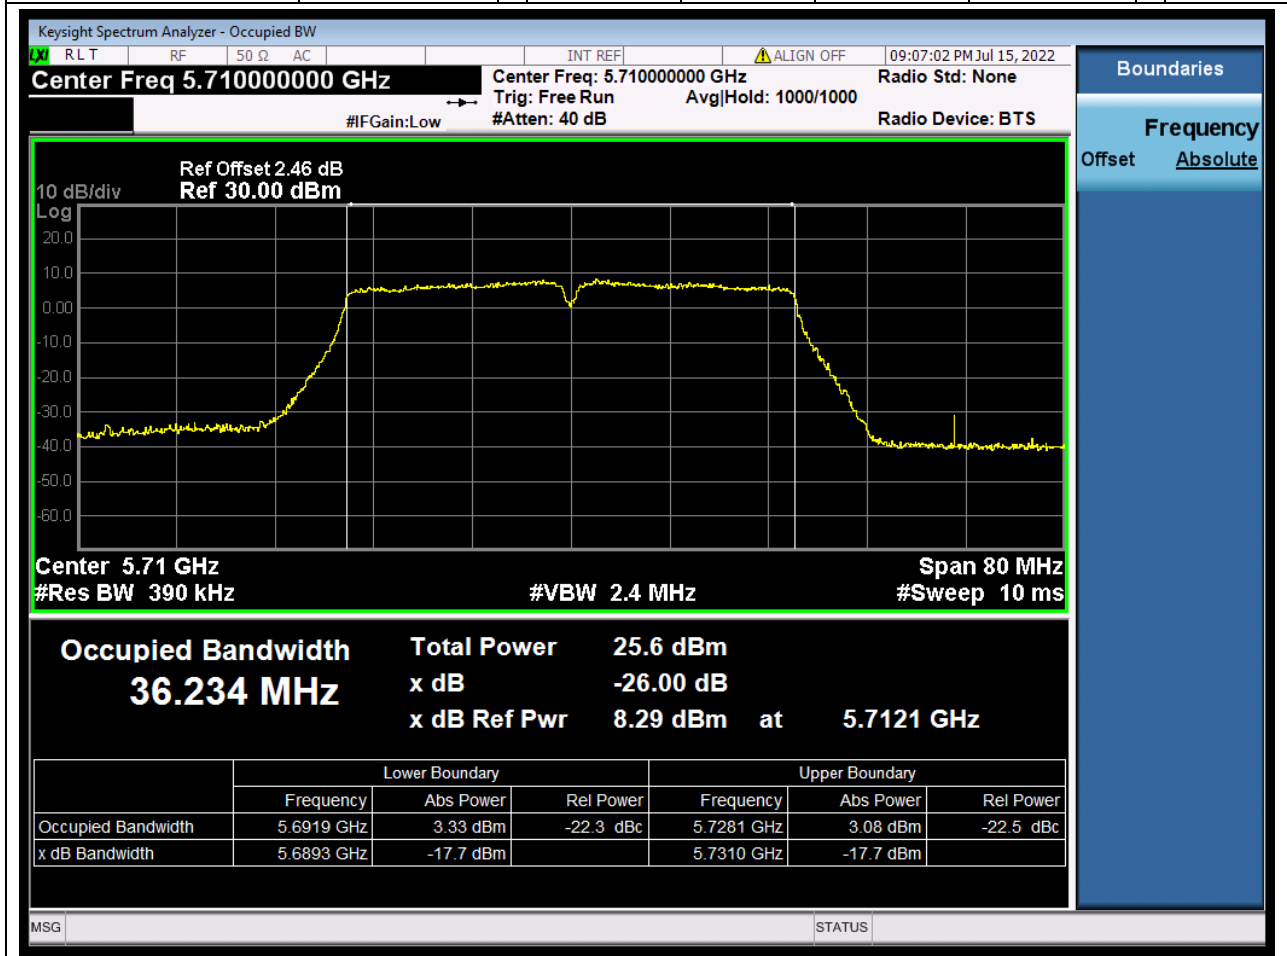

5. 802.11ac_40M_U-NII-2C_CH142

5.1. A.2.2-99% Bandwidth(NTNV)

Center Frequency (MHz)	OBW Power (%)	RBW (MHz)	Detector	Limit (MHz)	OBW (MHz)	Verdict
5710	99	0.39	Peak	0	36.234177	N/A