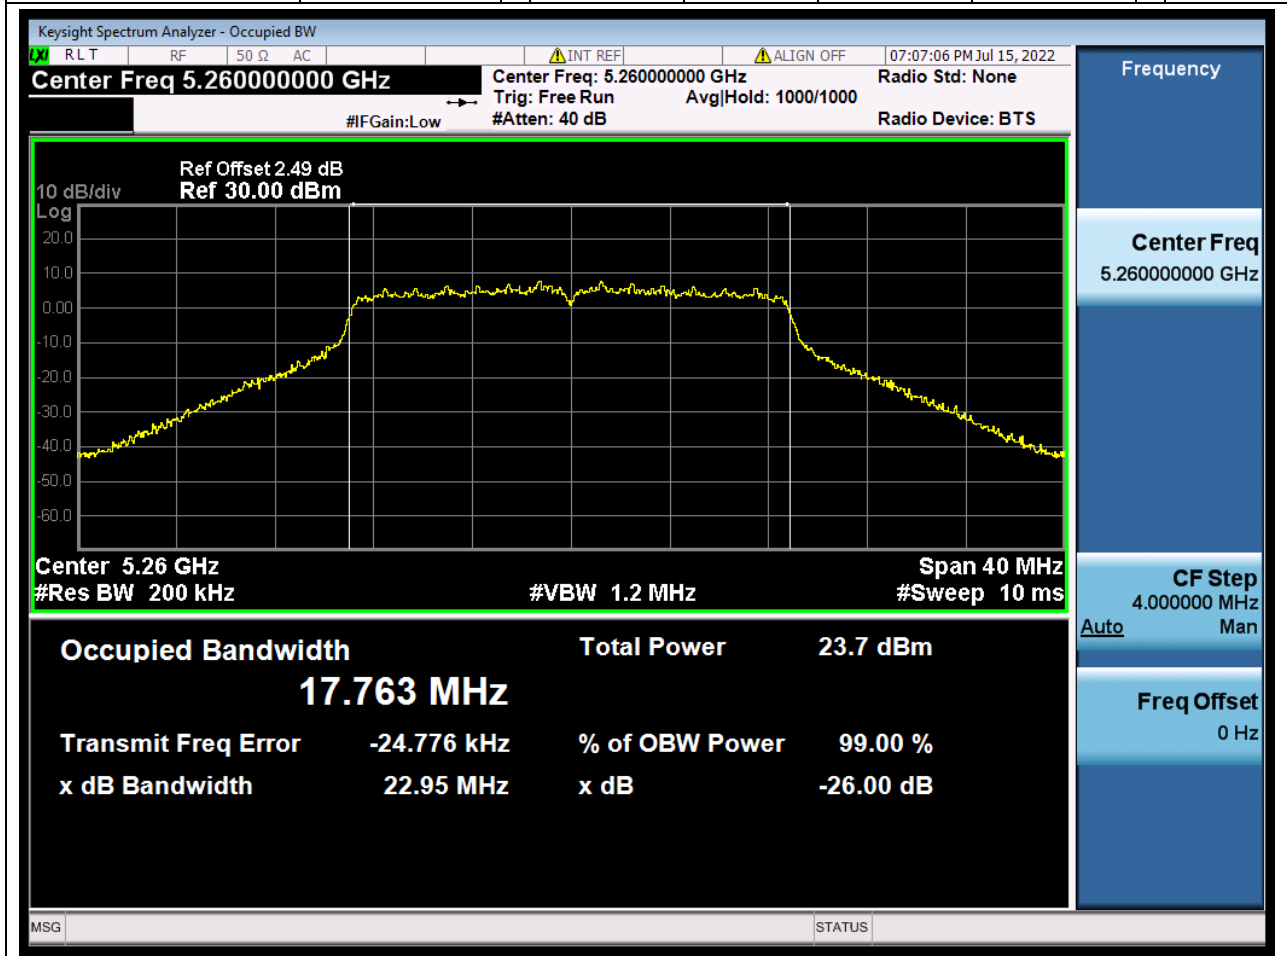

23. 802.11ac_20M_U-NII-2A_L

23.1. A.2.2-99% Bandwidth(NTNV)

Center Frequency (MHz)	OBW Power (%)	RBW (MHz)	Detector	Limit (MHz)	OBW (MHz)	Verdict
5260	99	0.2	Peak	0	17.76266	N/A