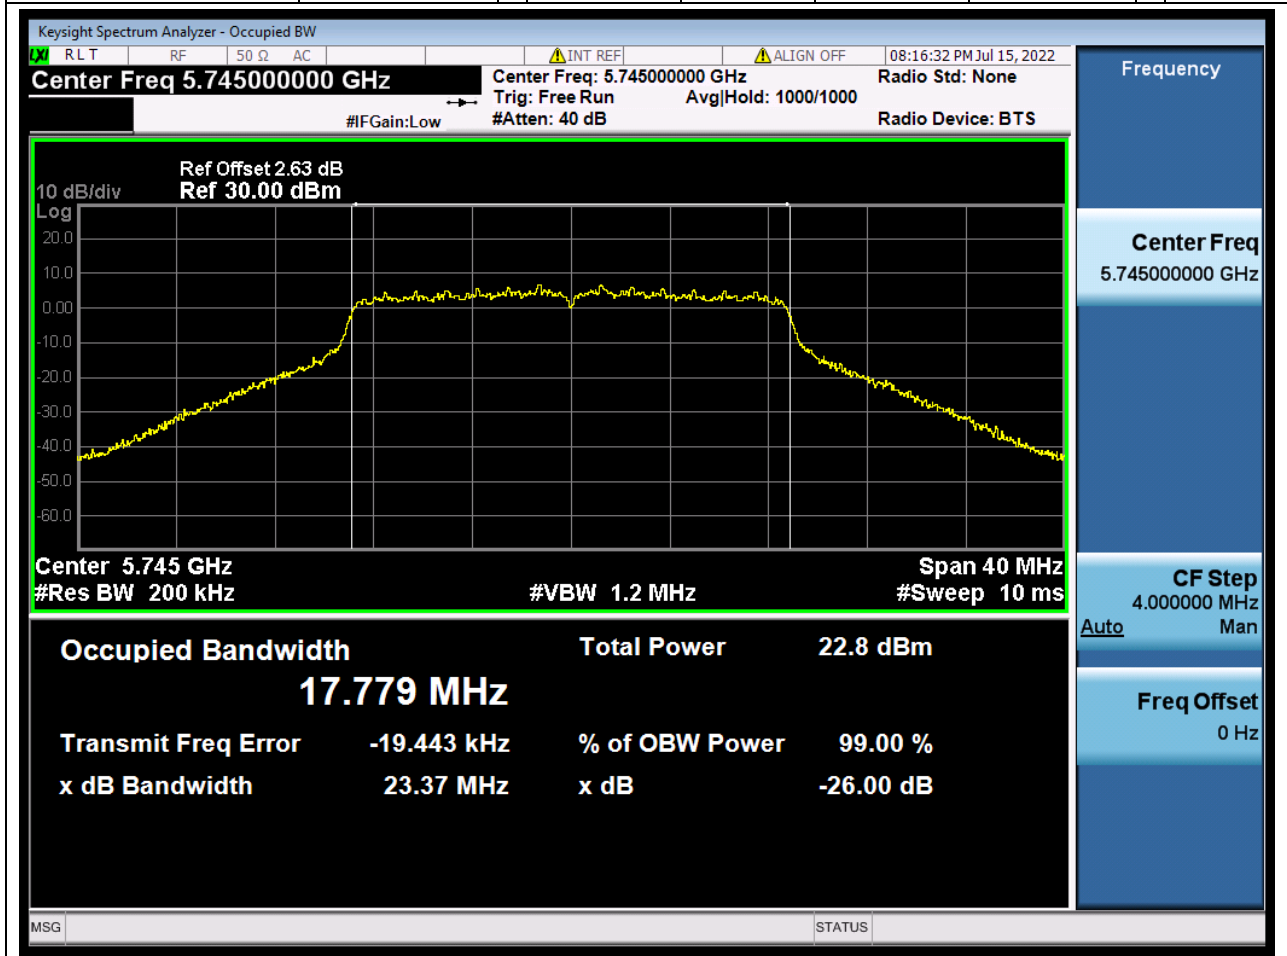

49. 802.11n_20M_U-NII-3_L

49.1. A.2.2-99% Bandwidth(NTNV)

Center Frequency (MHz)	OBW Power (%)	RBW (MHz)	Detector	Limit (MHz)	OBW (MHz)	Verdict
5745	99	0.2	Peak	0	17.778563	N/A