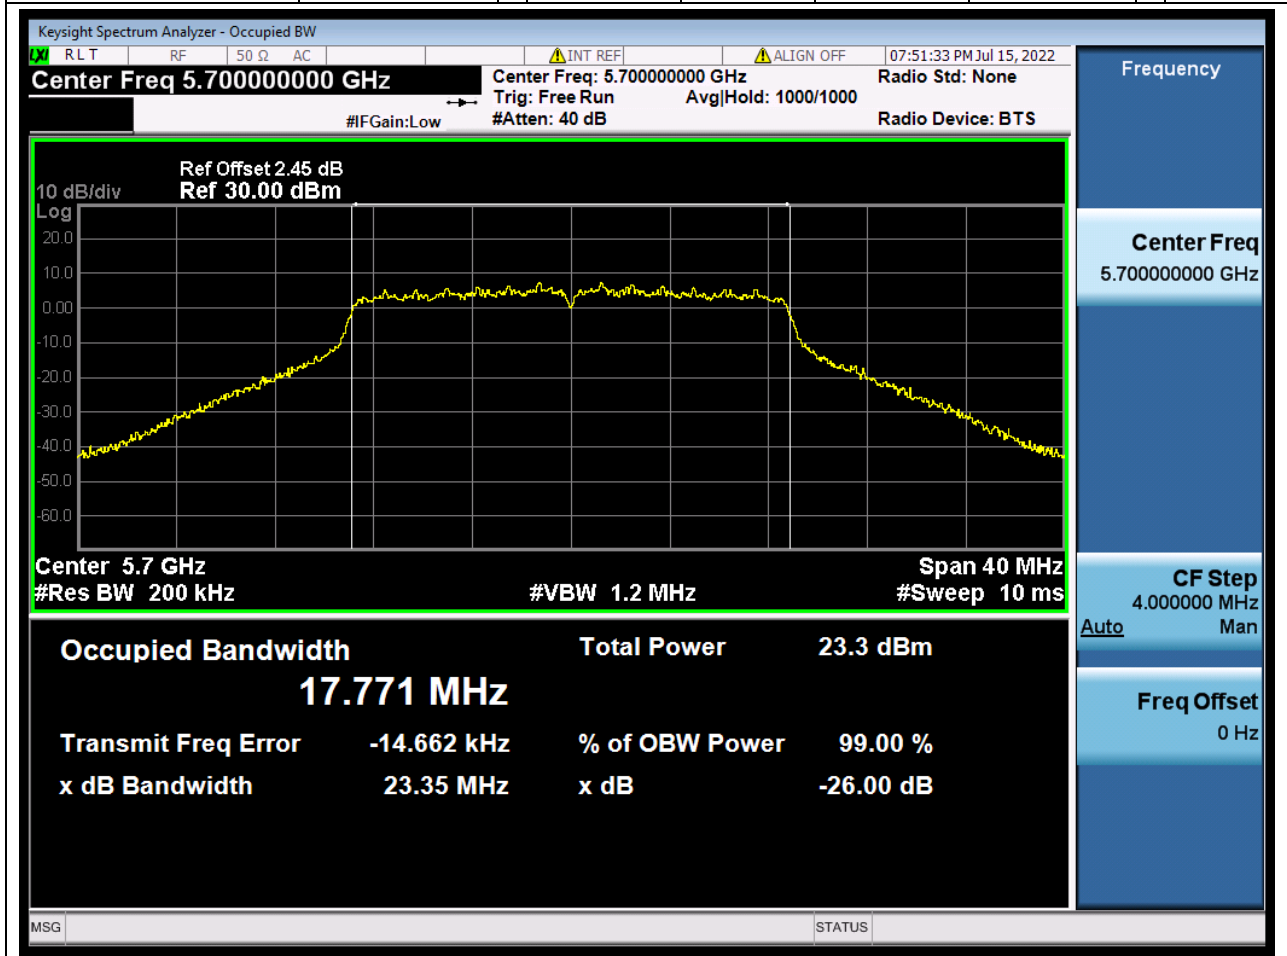

40. 802.11ac_20M_U-NII-2C_H

40.1. A.2.2-99% Bandwidth(NTNV)

Center Frequency (MHz)	OBW Power (%)	RBW (MHz)	Detector	Limit (MHz)	OBW (MHz)	Verdict
5700	99	0.2	Peak	0	17.770812	N/A