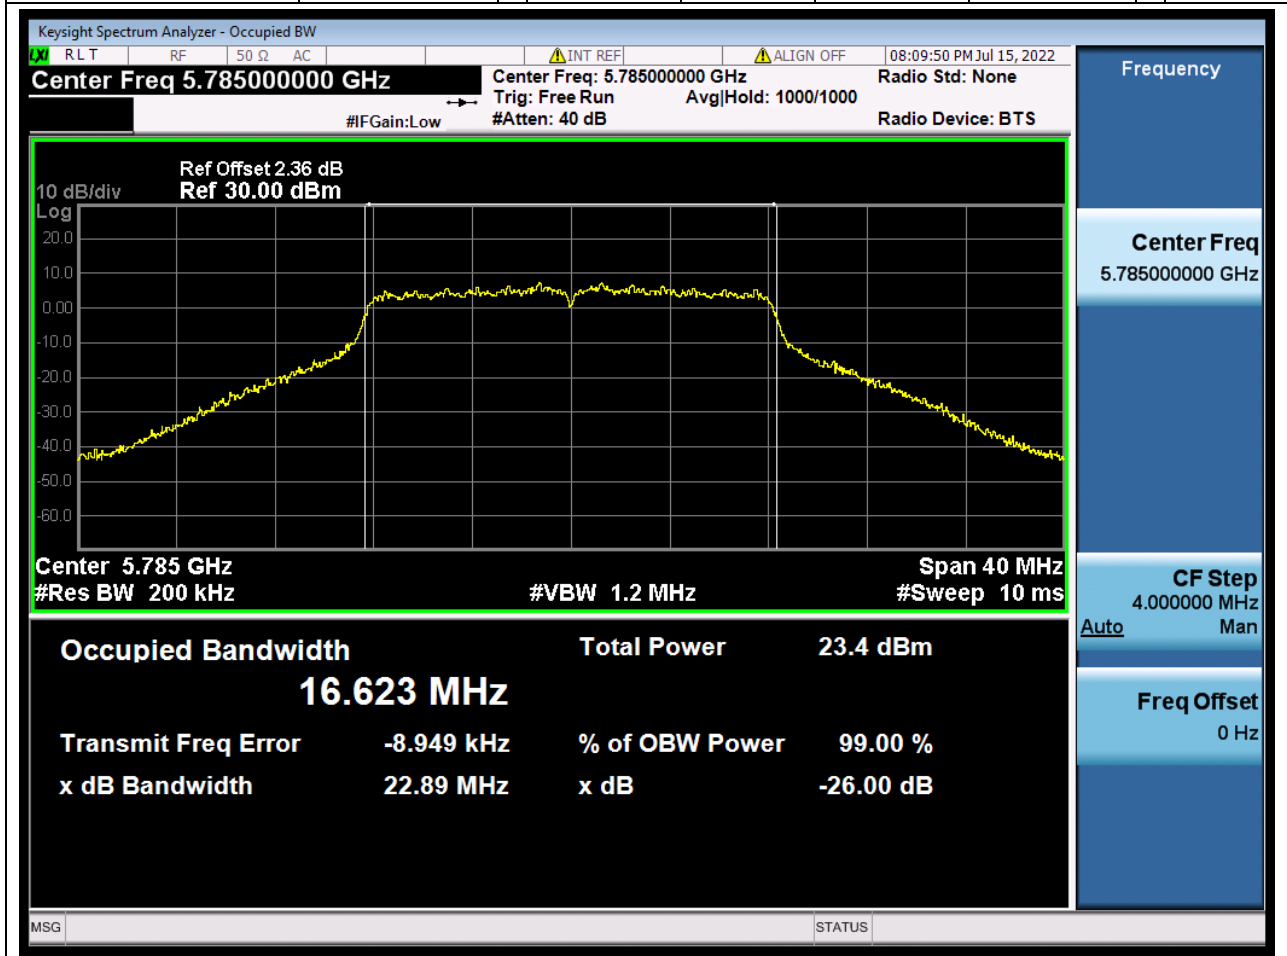

47. 802.11a_20M_U-NII-3_M

47.1. A.2.2-99% Bandwidth(NTNV)

Center Frequency (MHz)	OBW Power (%)	RBW (MHz)	Detector	Limit (MHz)	OBW (MHz)	Verdict
5785	99	0.2	Peak	0	16.622862	N/A