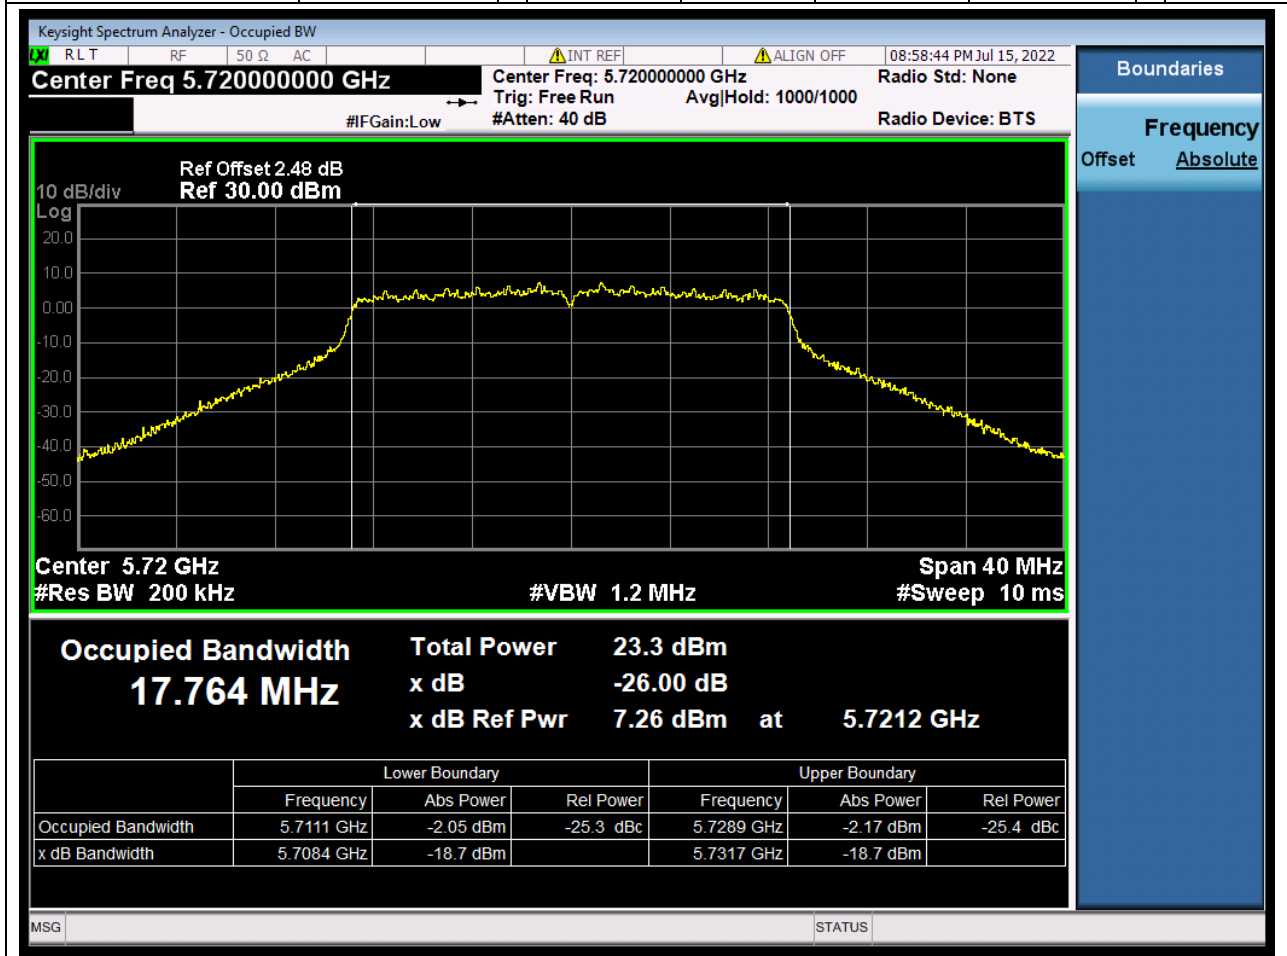

2. 802.11n_20M_U-NII-2C_CH144

2.1. A.2.2-99% Bandwidth(NTNV)

Center Frequency (MHz)	OBW Power (%)	RBW (MHz)	Detector	Limit (MHz)	OBW (MHz)	Verdict
5720	99	0.2	Peak	0	17.763534	N/A