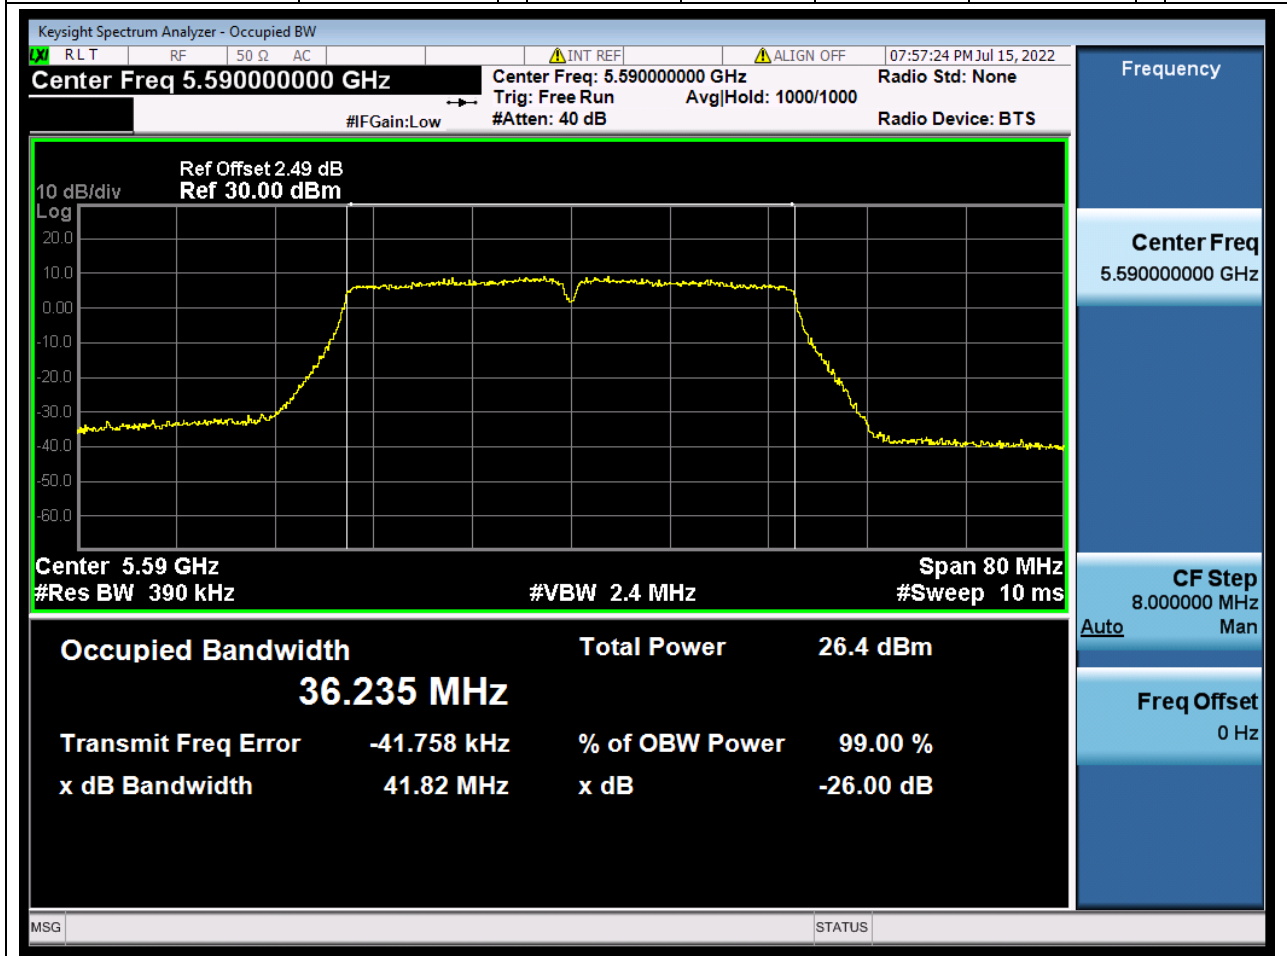

42. 802.11ac_40M_U-NII-2C_M

42.1. A.2.2-99% Bandwidth(NTNV)

Center Frequency (MHz)	OBW Power (%)	RBW (MHz)	Detector	Limit (MHz)	OBW (MHz)	Verdict
5590	99	0.39	Peak	0	36.235335	N/A