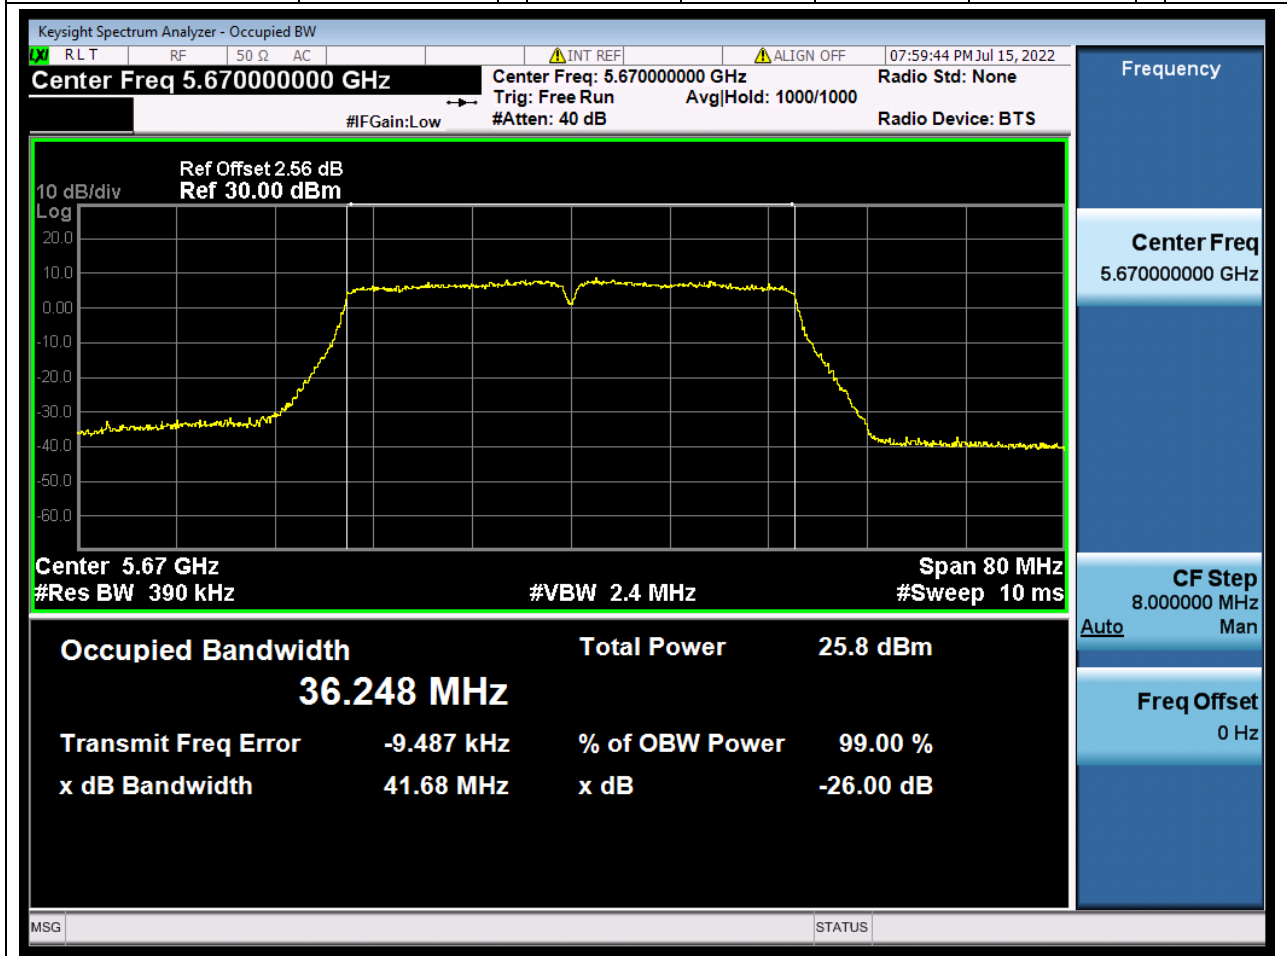

43. 802.11ac_40M_U-NII-2C_H

43.1. A.2.2-99% Bandwidth(NTNV)

Center Frequency (MHz)	OBW Power (%)	RBW (MHz)	Detector	Limit (MHz)	OBW (MHz)	Verdict
5670	99	0.39	Peak	0	36.247937	N/A