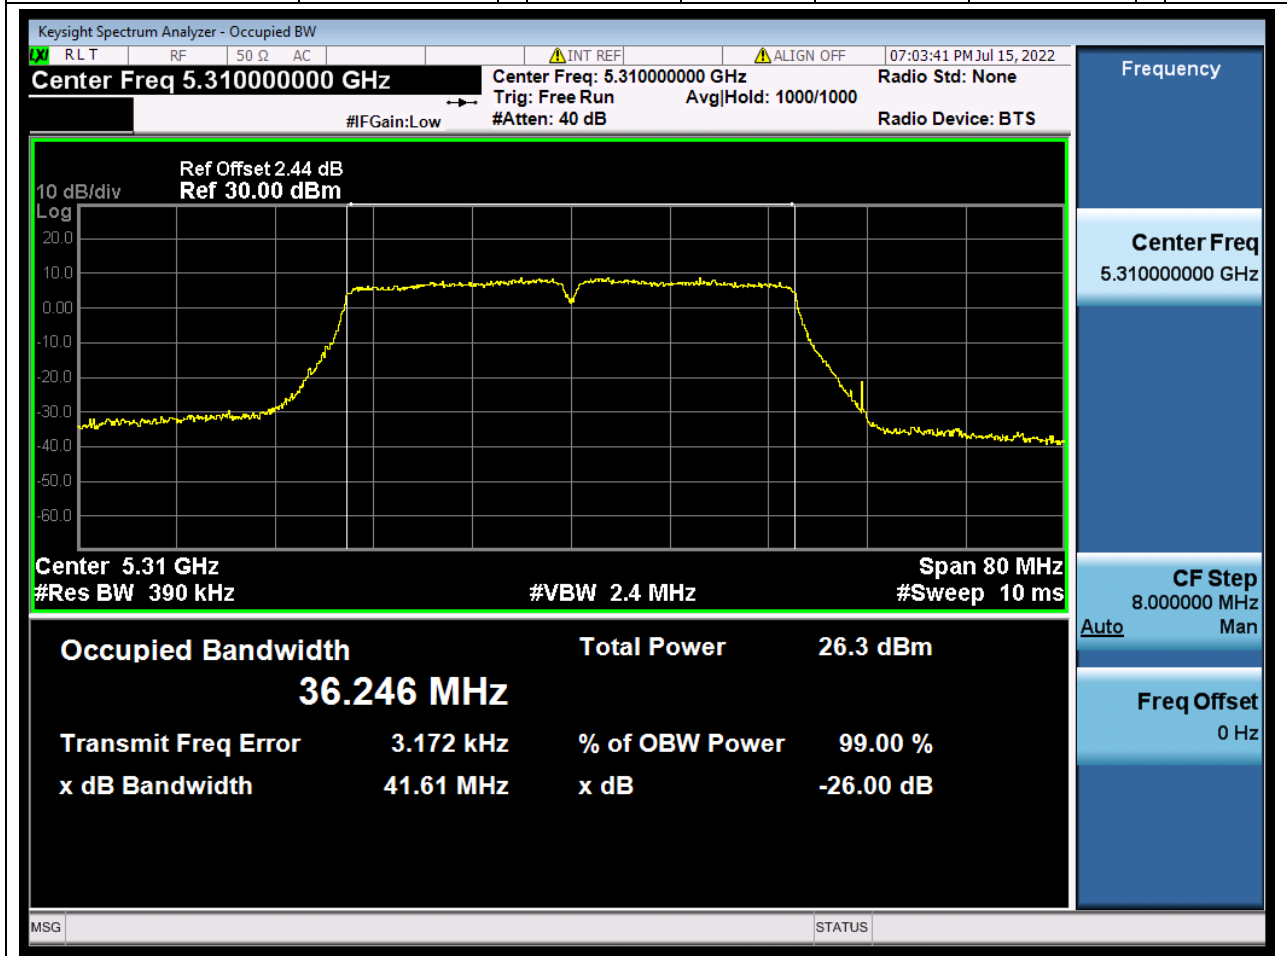

22. 802.11n_40M_U-NII-2A_H

22.1. A.2.2-99% Bandwidth(NTNV)

Center Frequency (MHz)	OBW Power (%)	RBW (MHz)	Detector	Limit (MHz)	OBW (MHz)	Verdict
5310	99	0.39	Peak	0	36.245685	N/A