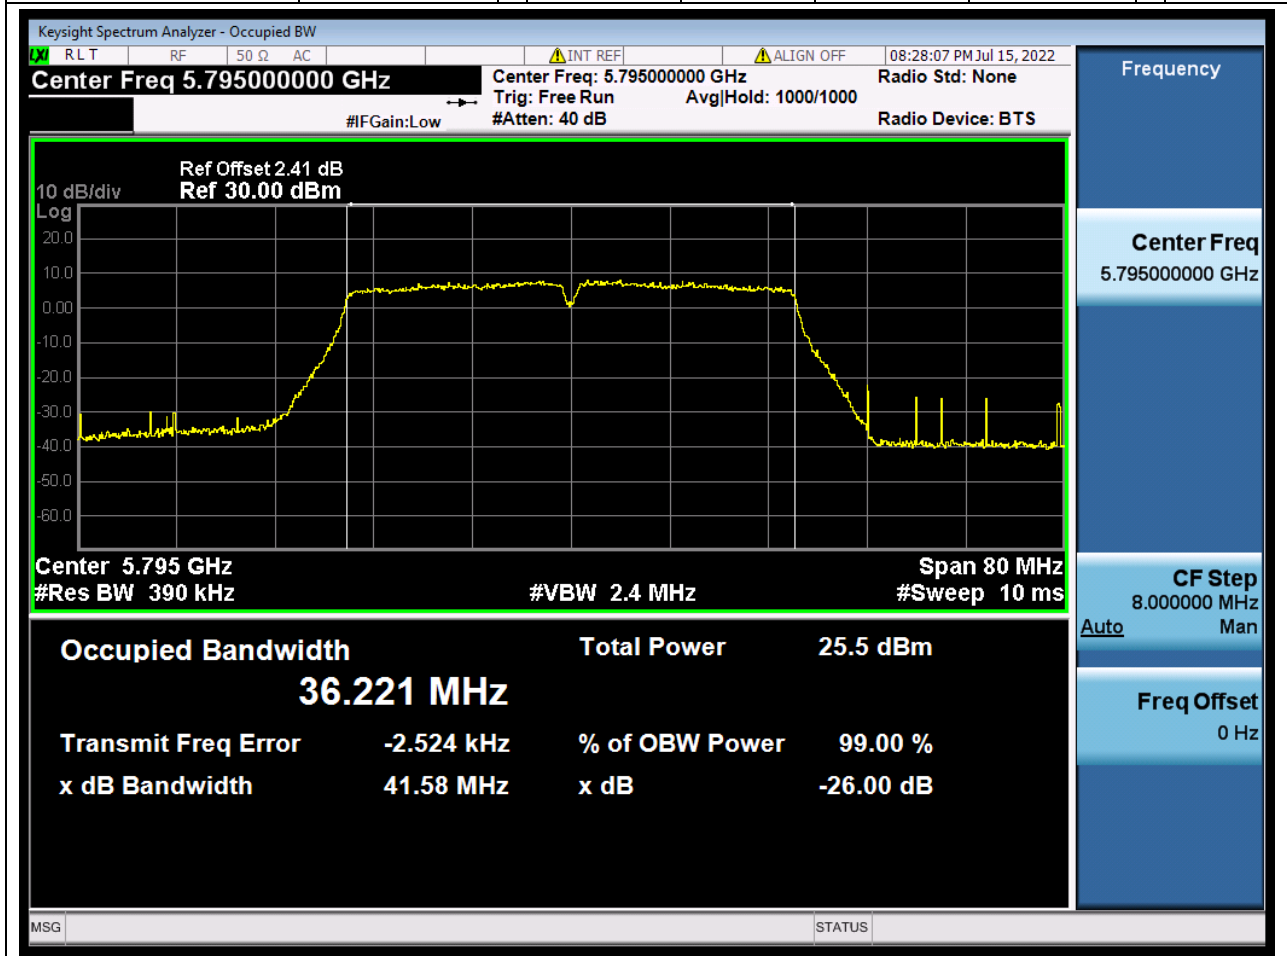

53. 802.11n_40M_U-NII-3_H

53.1. A.2.2-99% Bandwidth(NTNV)

Center Frequency (MHz)	OBW Power (%)	RBW (MHz)	Detector	Limit (MHz)	OBW (MHz)	Verdict
5795	99	0.39	Peak	0	36.220658	N/A