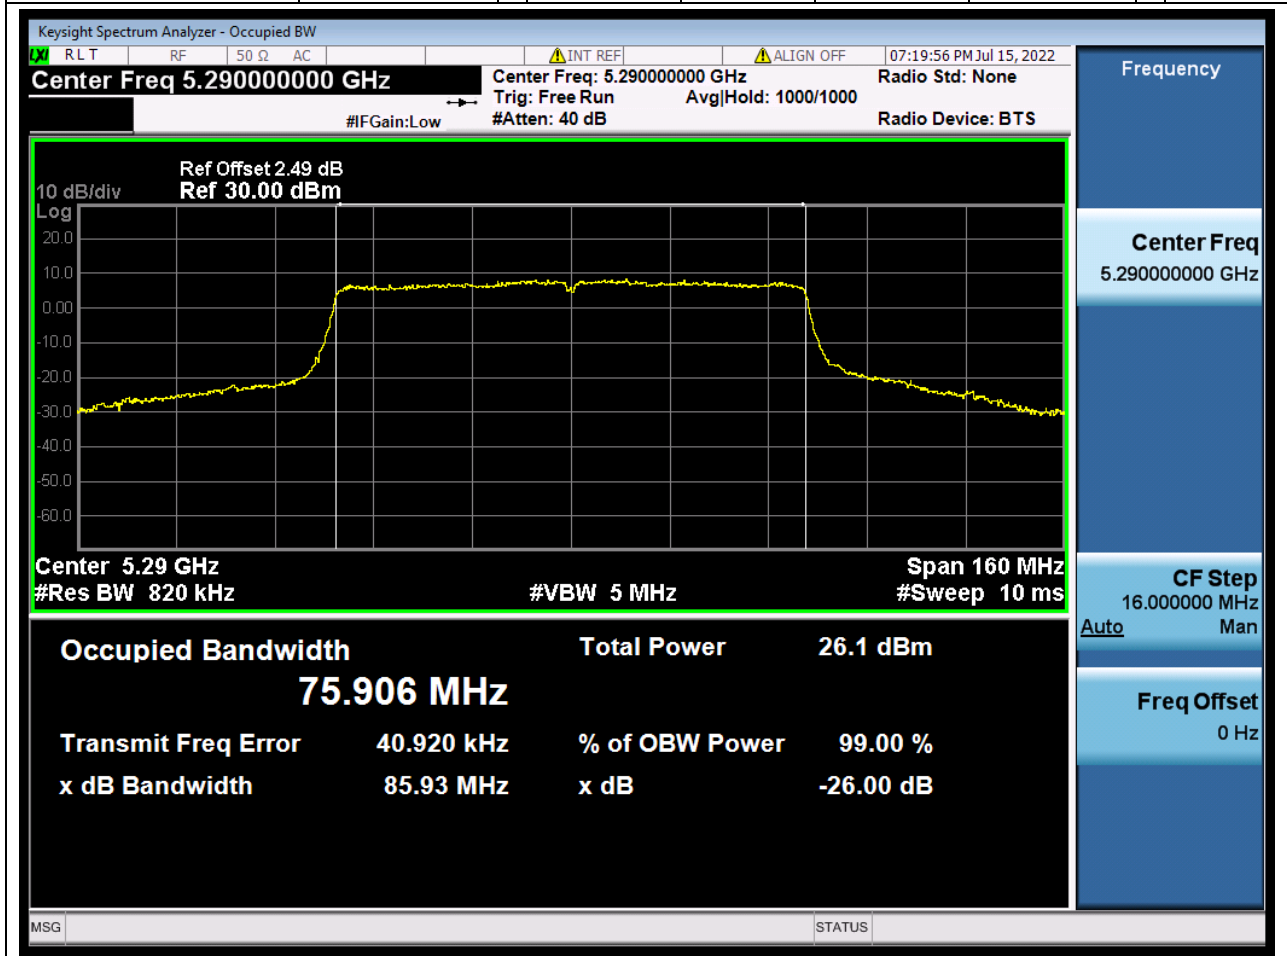

28. 802.11ac_80M_U-NII-2A_M

28.1. A.2.2-99% Bandwidth(NTNV)

Center Frequency (MHz)	OBW Power (%)	RBW (MHz)	Detector	Limit (MHz)	OBW (MHz)	Verdict
5290	99	0.82	Peak	0	75.906059	N/A