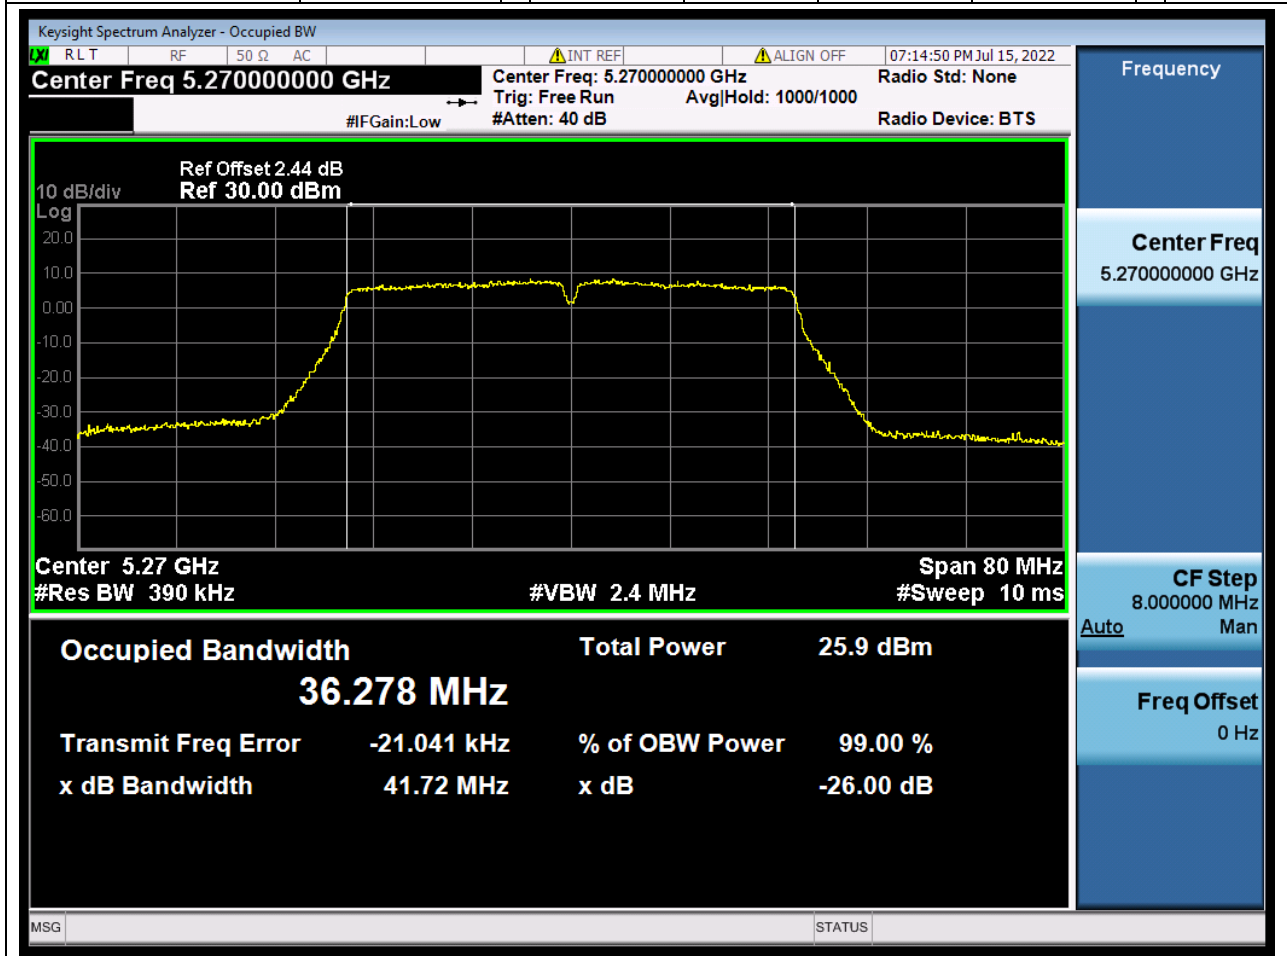

26. 802.11ac_40M_U-NII-2A_L

26.1. A.2.2-99% Bandwidth(NTNV)

Center Frequency (MHz)	OBW Power (%)	RBW (MHz)	Detector	Limit (MHz)	OBW (MHz)	Verdict
5270	99	0.39	Peak	0	36.27803	N/A