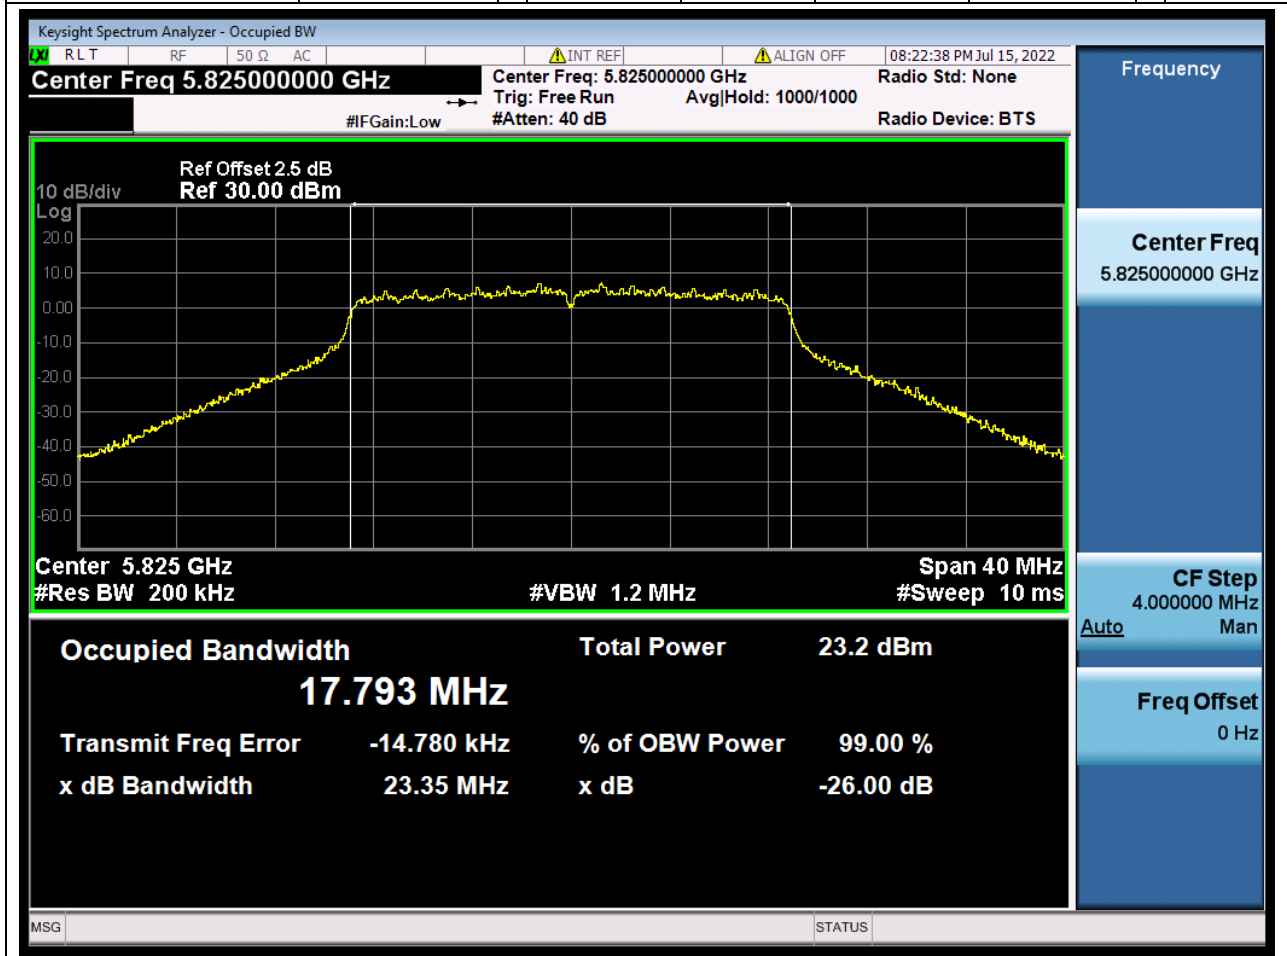

51. 802.11n_20M_U-NII-3_H

51.1. A.2.2-99% Bandwidth(NTNV)

Center Frequency (MHz)	OBW Power (%)	RBW (MHz)	Detector	Limit (MHz)	OBW (MHz)	Verdict
5825	99	0.2	Peak	0	17.792897	N/A