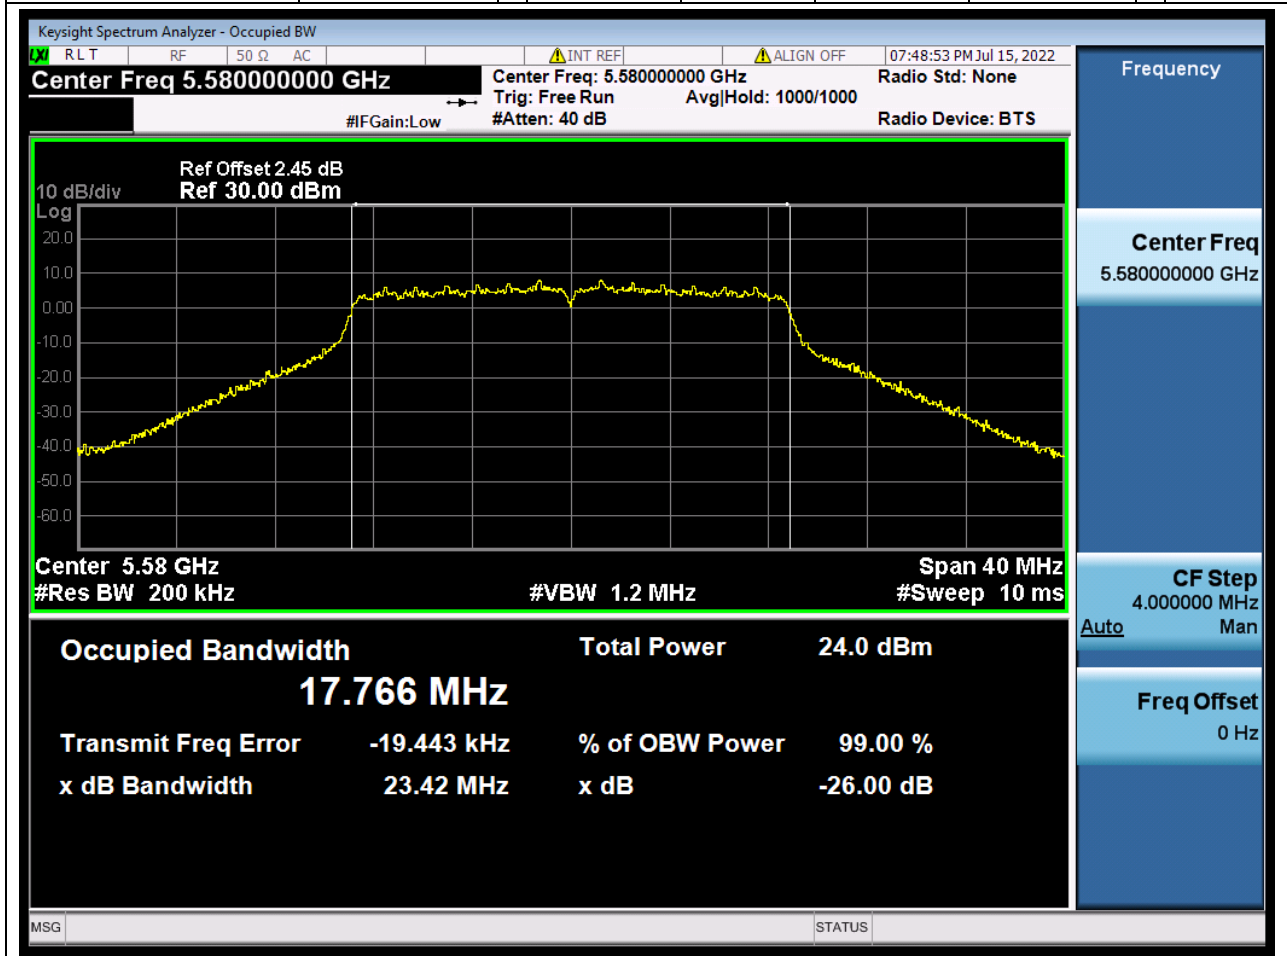

39. 802.11ac_20M_U-NII-2C_M

39.1. A.2.2-99% Bandwidth(NTNV)

Center Frequency (MHz)	OBW Power (%)	RBW (MHz)	Detector	Limit (MHz)	OBW (MHz)	Verdict
5580	99	0.2	Peak	0	17.766146	N/A