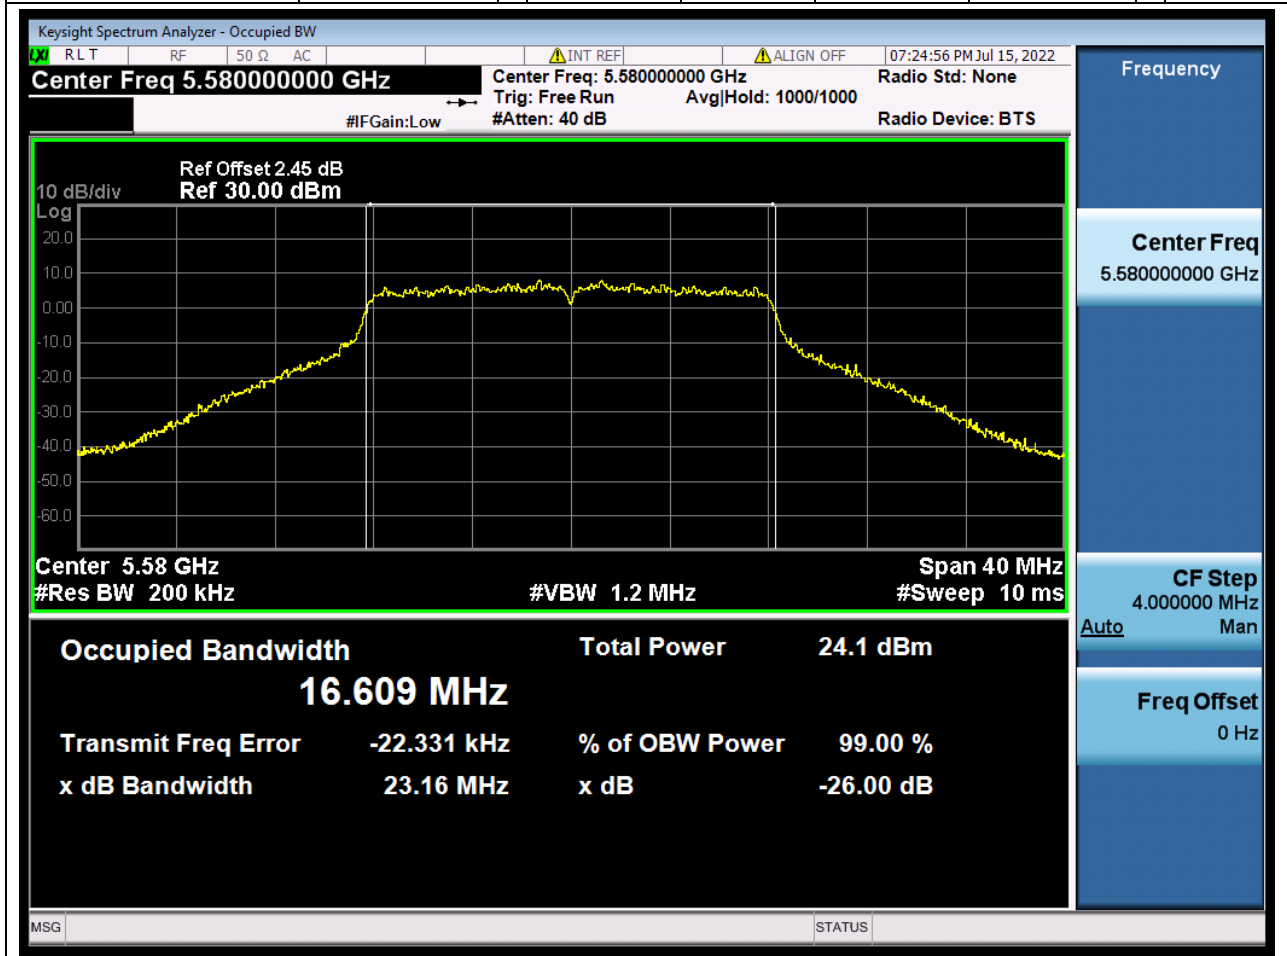

30. 802.11a_20M_U-NII-2C_M

30.1. A.2.2-99% Bandwidth(NTNV)

Center Frequency (MHz)	OBW Power (%)	RBW (MHz)	Detector	Limit (MHz)	OBW (MHz)	Verdict
5580	99	0.2	Peak	0	16.608994	N/A