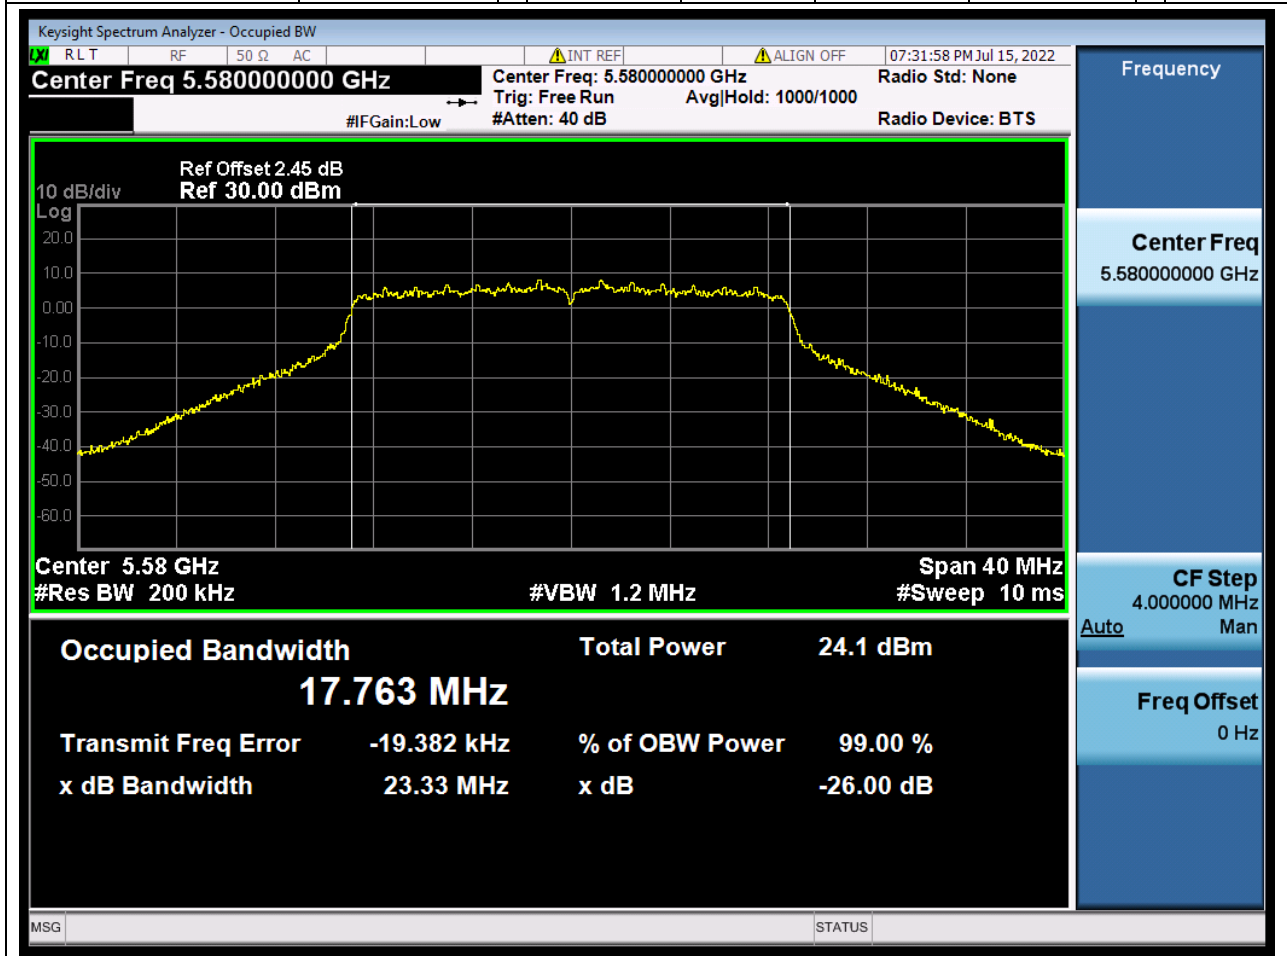

33. 802.11n_20M_U-NII-2C_M

33.1. A.2.2-99% Bandwidth(NTNV)

Center Frequency (MHz)	OBW Power (%)	RBW (MHz)	Detector	Limit (MHz)	OBW (MHz)	Verdict
5580	99	0.2	Peak	0	17.762944	N/A