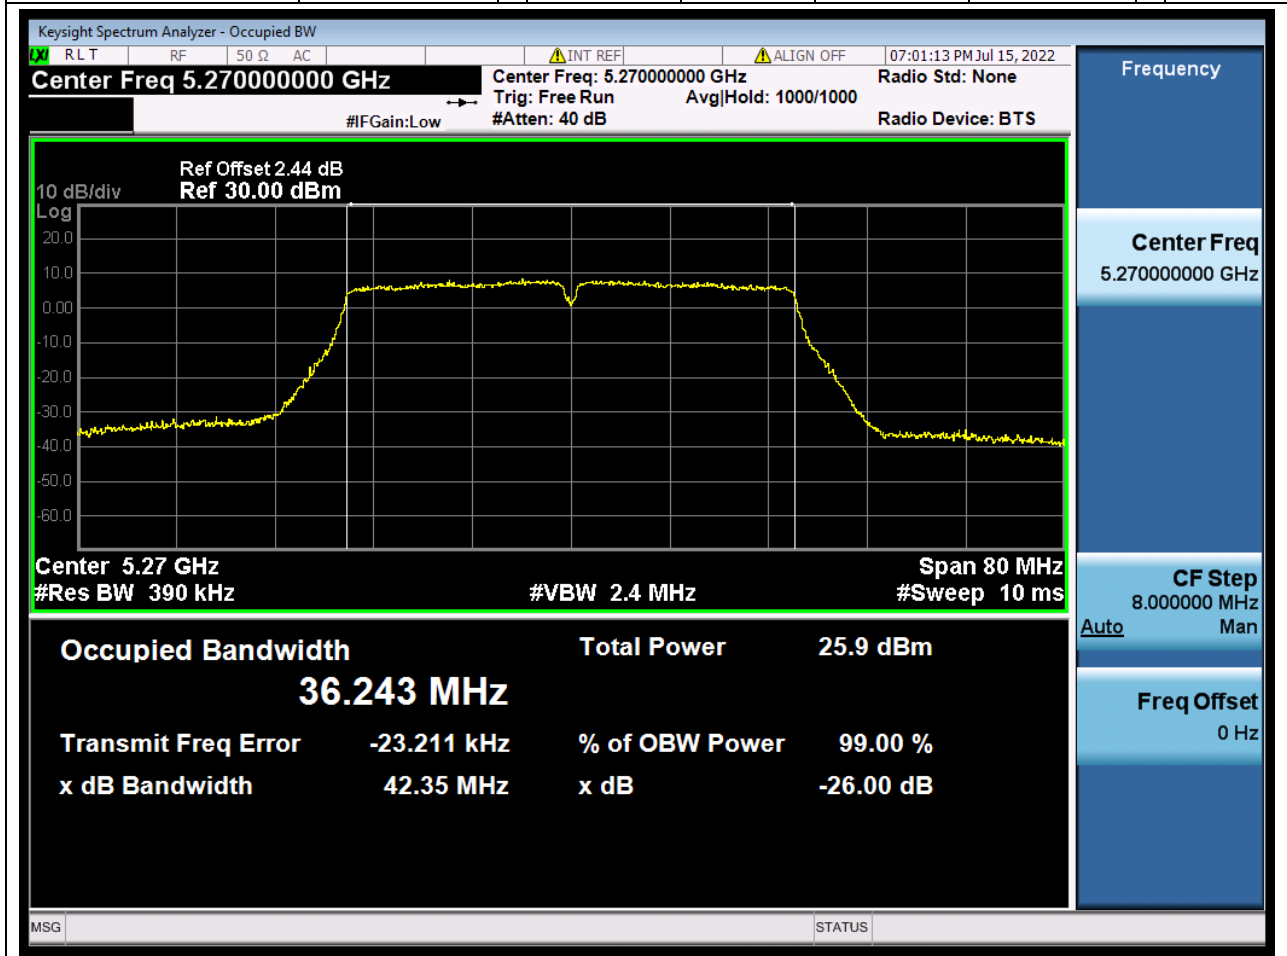

21. 802.11n_40M_U-NII-2A_L

21.1. A.2.2-99% Bandwidth(NTNV)

Center Frequency (MHz)	OBW Power (%)	RBW (MHz)	Detector	Limit (MHz)	OBW (MHz)	Verdict
5270	99	0.39	Peak	0	36.243196	N/A