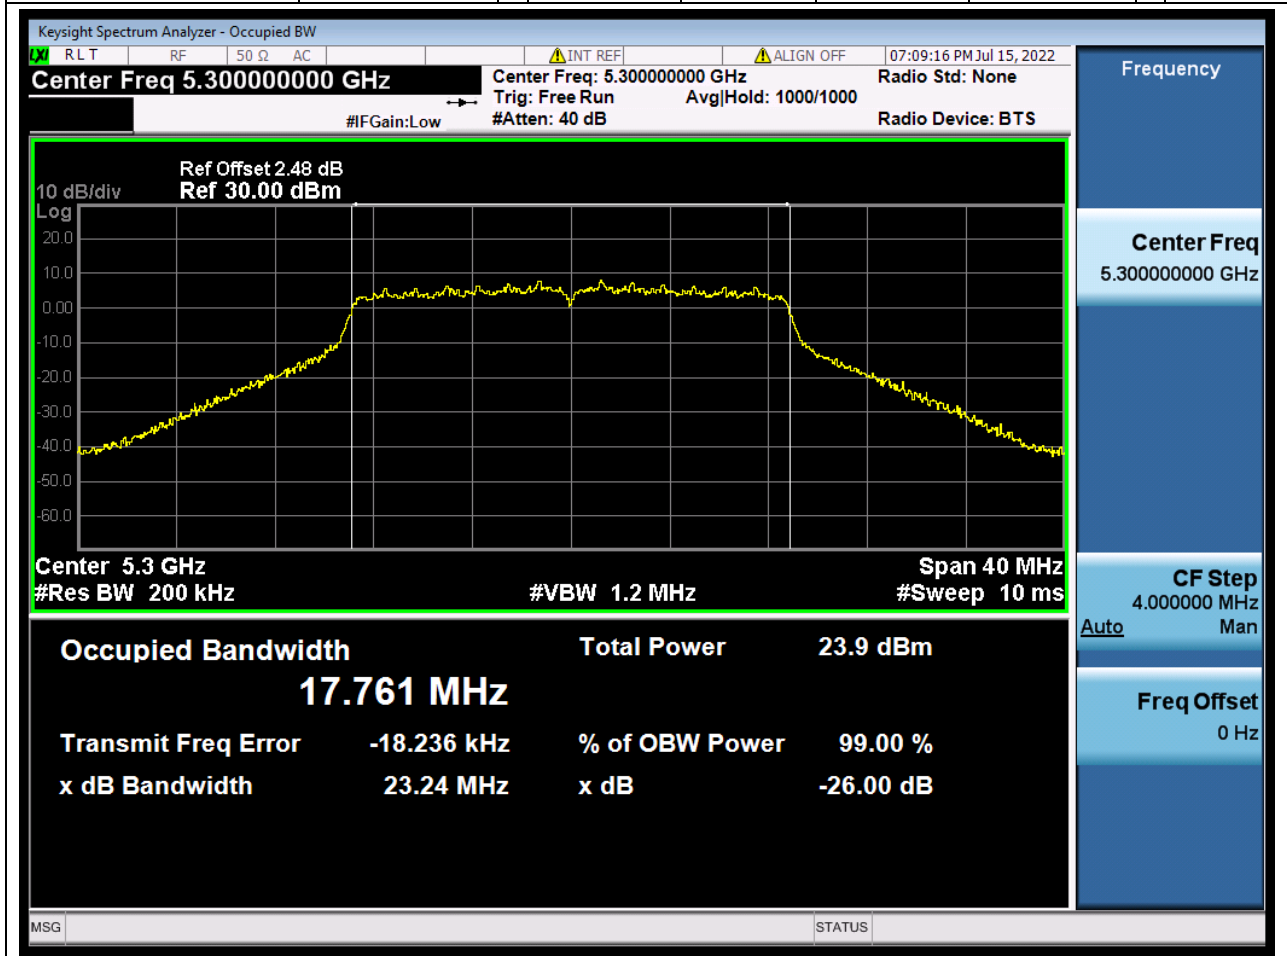

24. 802.11ac_20M_U-NII-2A_M

24.1. A.2.2-99% Bandwidth(NTNV)

Center Frequency (MHz)	OBW Power (%)	RBW (MHz)	Detector	Limit (MHz)	OBW (MHz)	Verdict
5300	99	0.2	Peak	0	17.761101	N/A