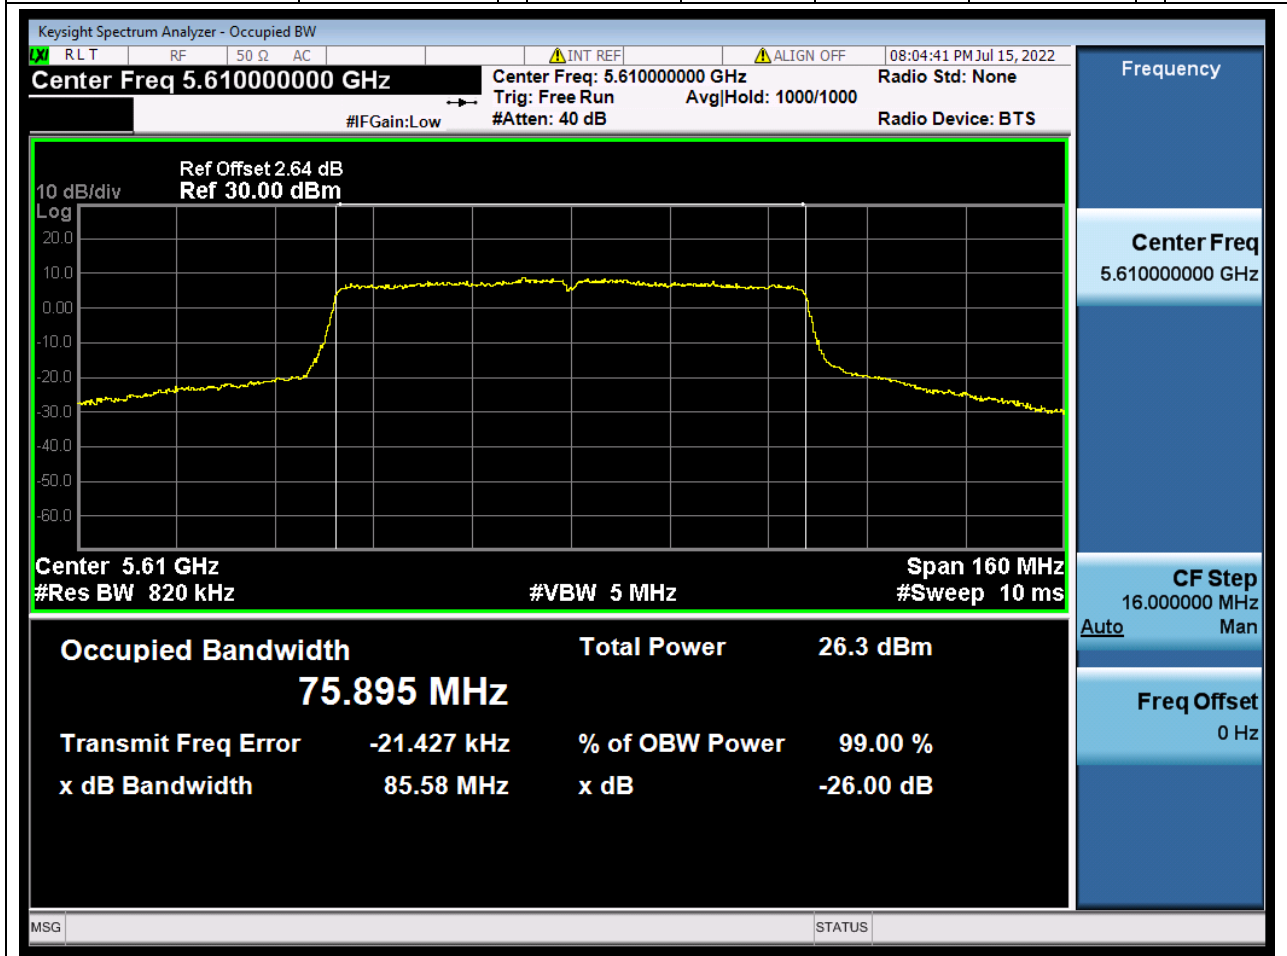

45. 802.11ac_80M_U-NII-2C_M

45.1. A.2.2-99% Bandwidth(NTNV)

Center Frequency (MHz)	OBW Power (%)	RBW (MHz)	Detector	Limit (MHz)	OBW (MHz)	Verdict
5610	99	0.82	Peak	0	75.895097	N/A