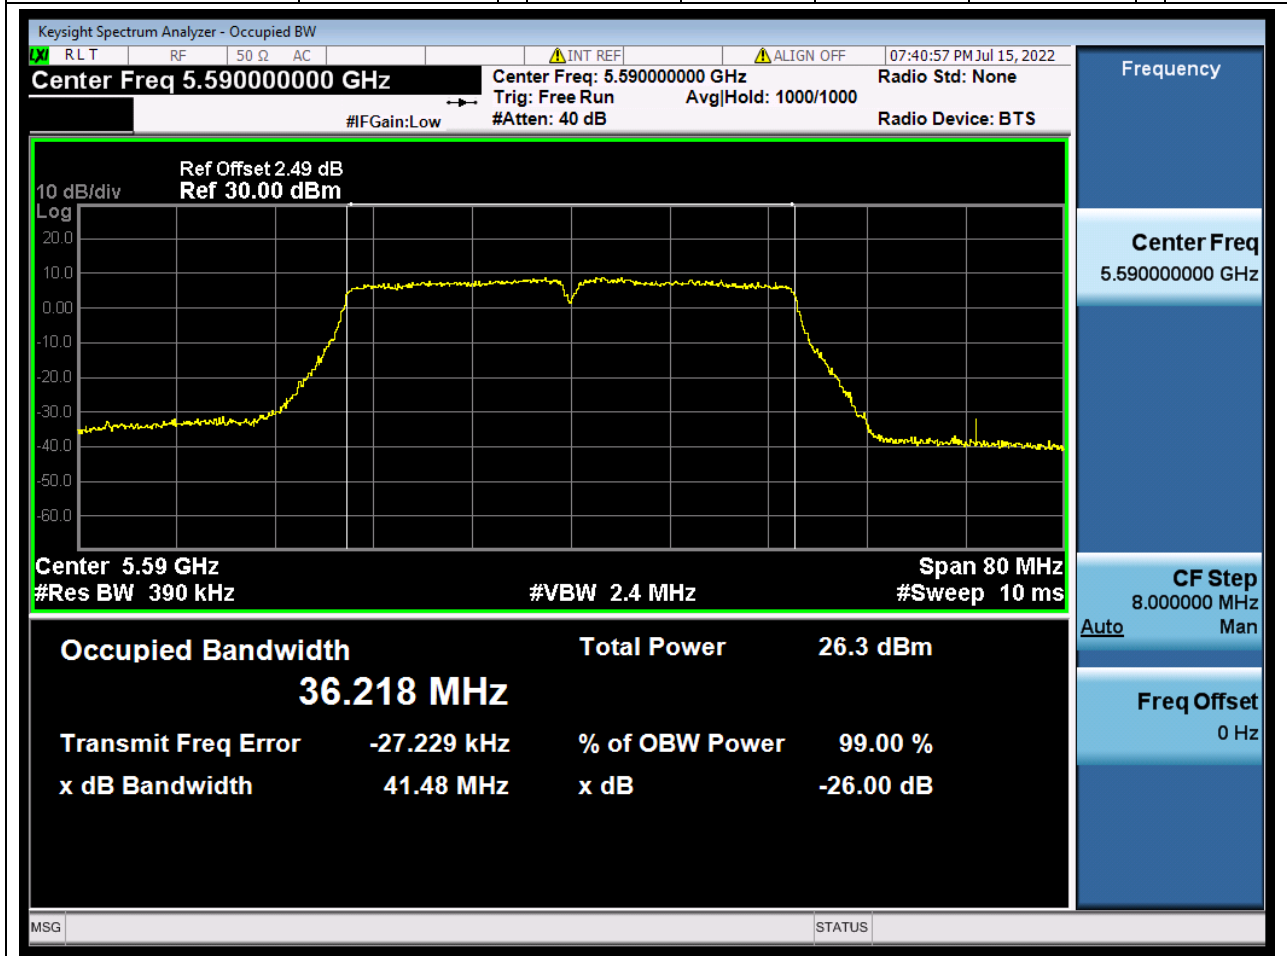

36. 802.11n_40M_U-NII-2C_M

36.1. A.2.2-99% Bandwidth(NTNV)

Center Frequency (MHz)	OBW Power (%)	RBW (MHz)	Detector	Limit (MHz)	OBW (MHz)	Verdict
5590	99	0.39	Peak	0	36.217622	N/A