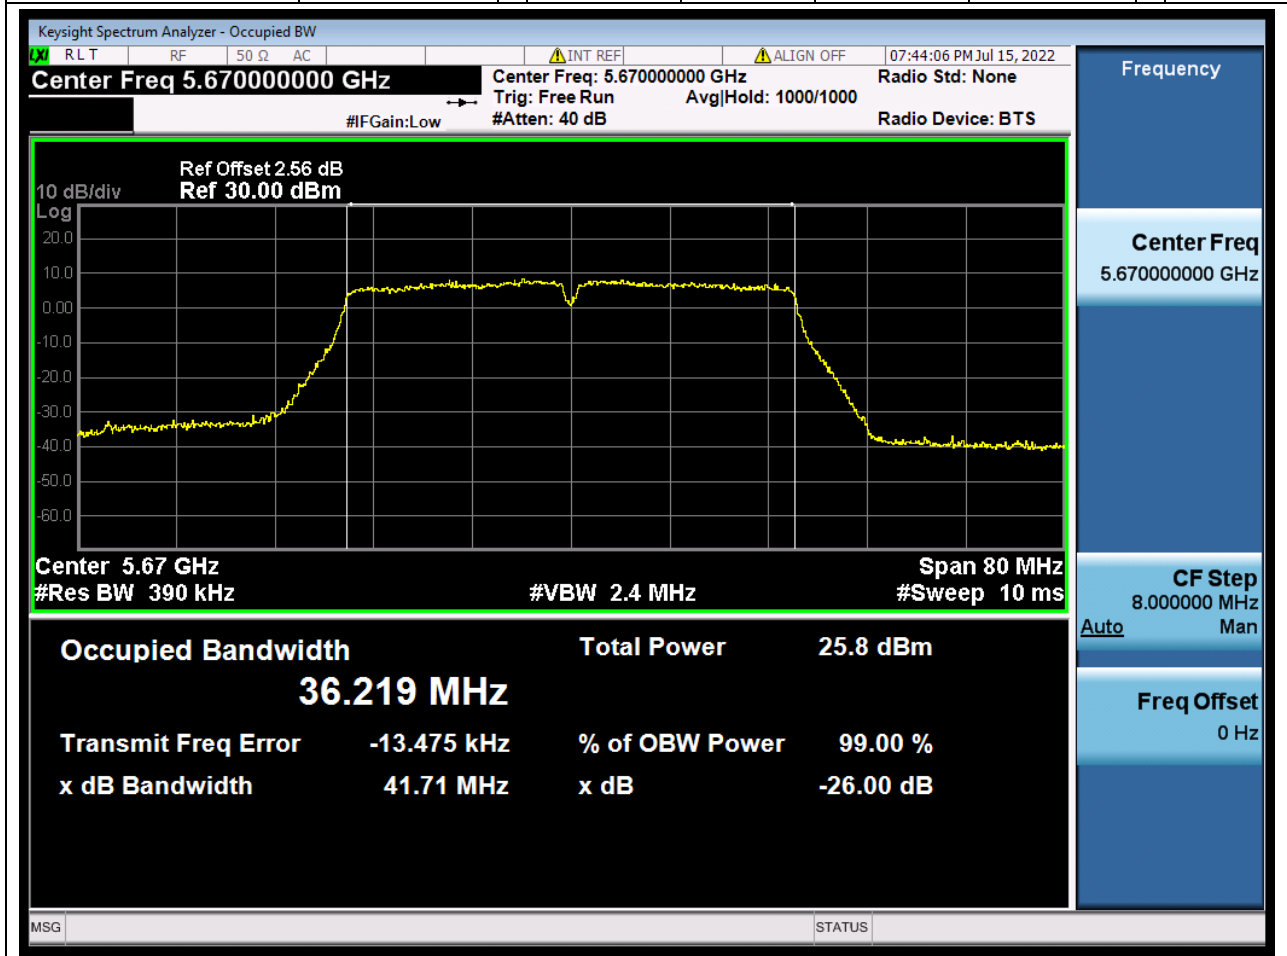

37. 802.11n_40M_U-NII-2C_H

37.1. A.2.2-99% Bandwidth(NTNV)

Center Frequency (MHz)	OBW Power (%)	RBW (MHz)	Detector	Limit (MHz)	OBW (MHz)	Verdict
5670	99	0.39	Peak	0	36.219144	N/A