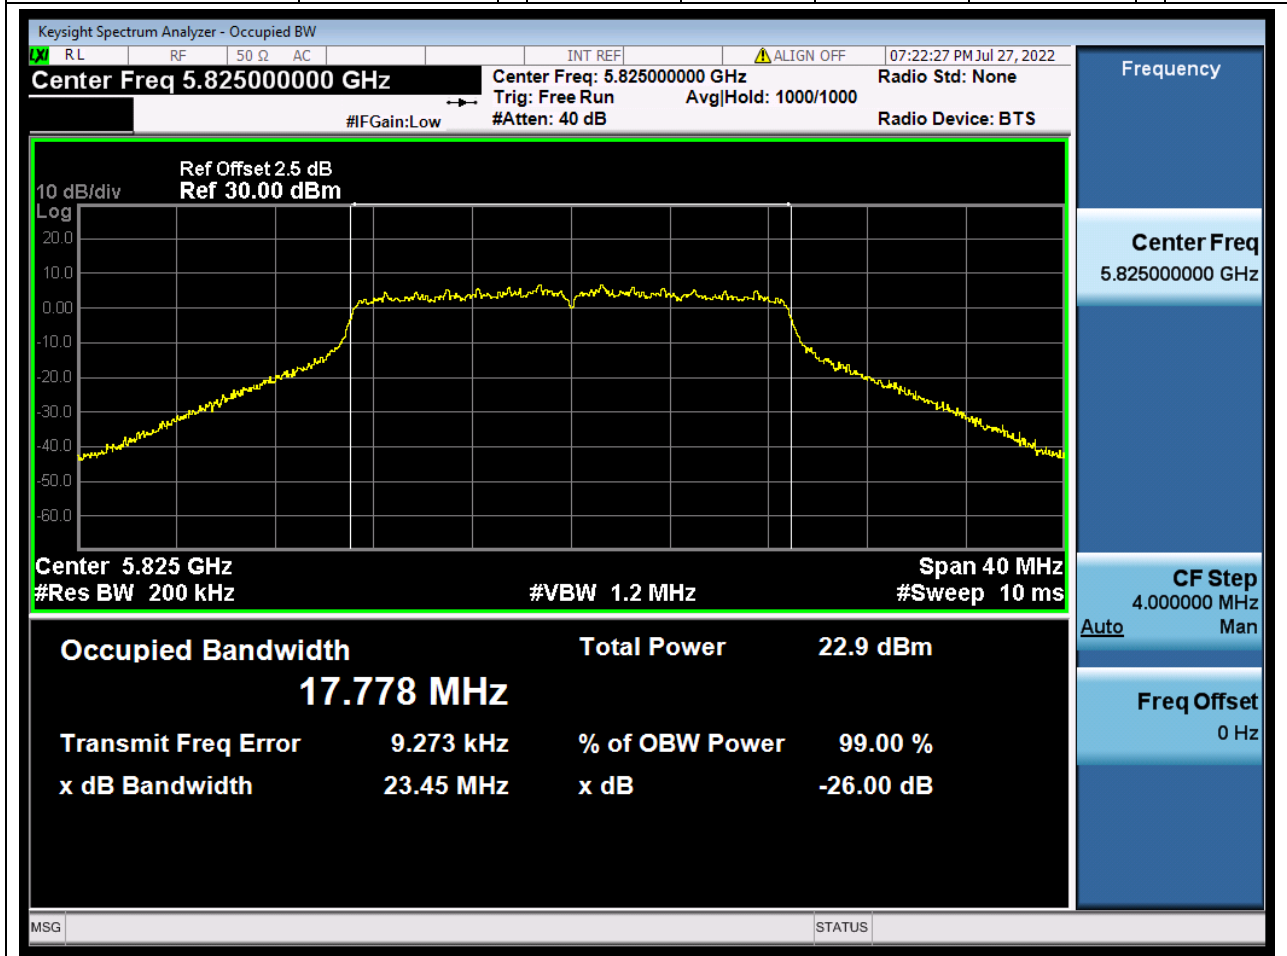

59. 802.11ac_20M_U-NII-3_H

59.1. A.2.2-99% Bandwidth(NTNV)

Center Frequency (MHz)	OBW Power (%)	RBW (MHz)	Detector	Limit (MHz)	OBW (MHz)	Verdict
5825	99	0.2	Peak	0	17.777601	N/A