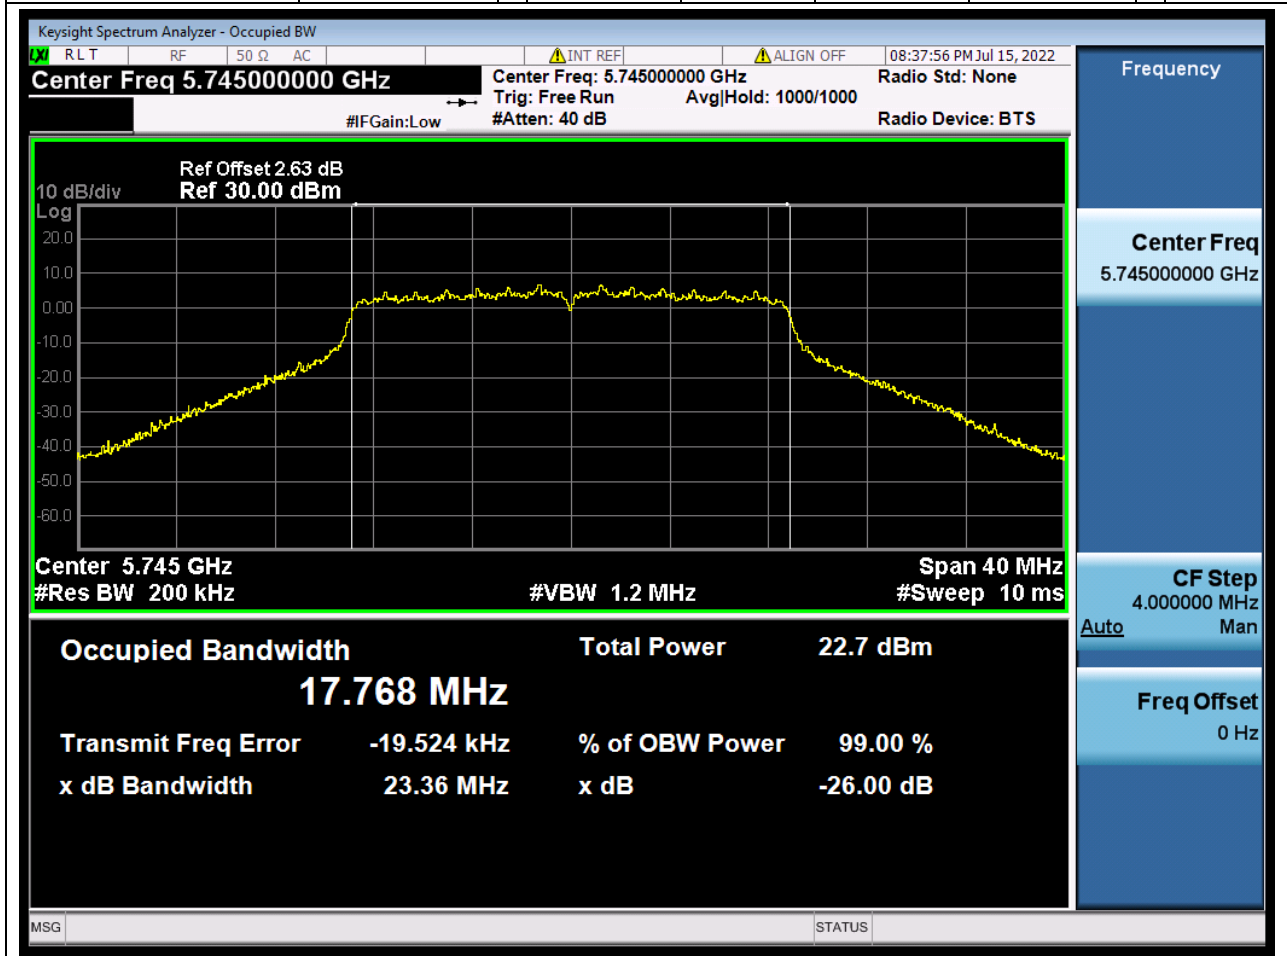

54. 802.11ac_20M_U-NII-3_L

54.1. A.2.2-99% Bandwidth(NTNV)

Center Frequency (MHz)	OBW Power (%)	RBW (MHz)	Detector	Limit (MHz)	OBW (MHz)	Verdict
5745	99	0.2	Peak	0	17.768291	N/A