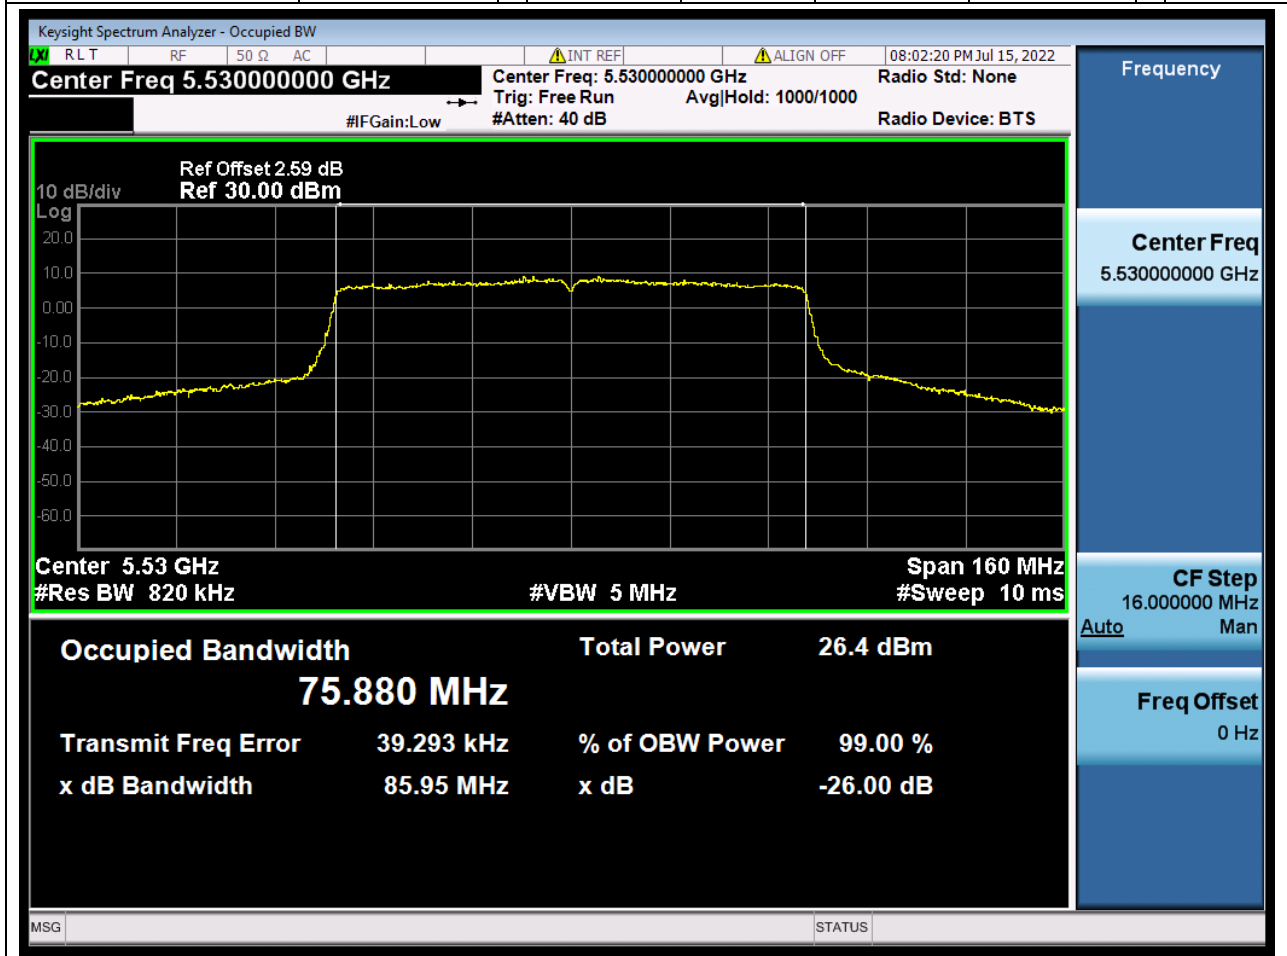

44. 802.11ac_80M_U-NII-2C_L

44.1. A.2.2-99% Bandwidth(NTNV)

Center Frequency (MHz)	OBW Power (%)	RBW (MHz)	Detector	Limit (MHz)	OBW (MHz)	Verdict
5530	99	0.82	Peak	0	75.880429	N/A