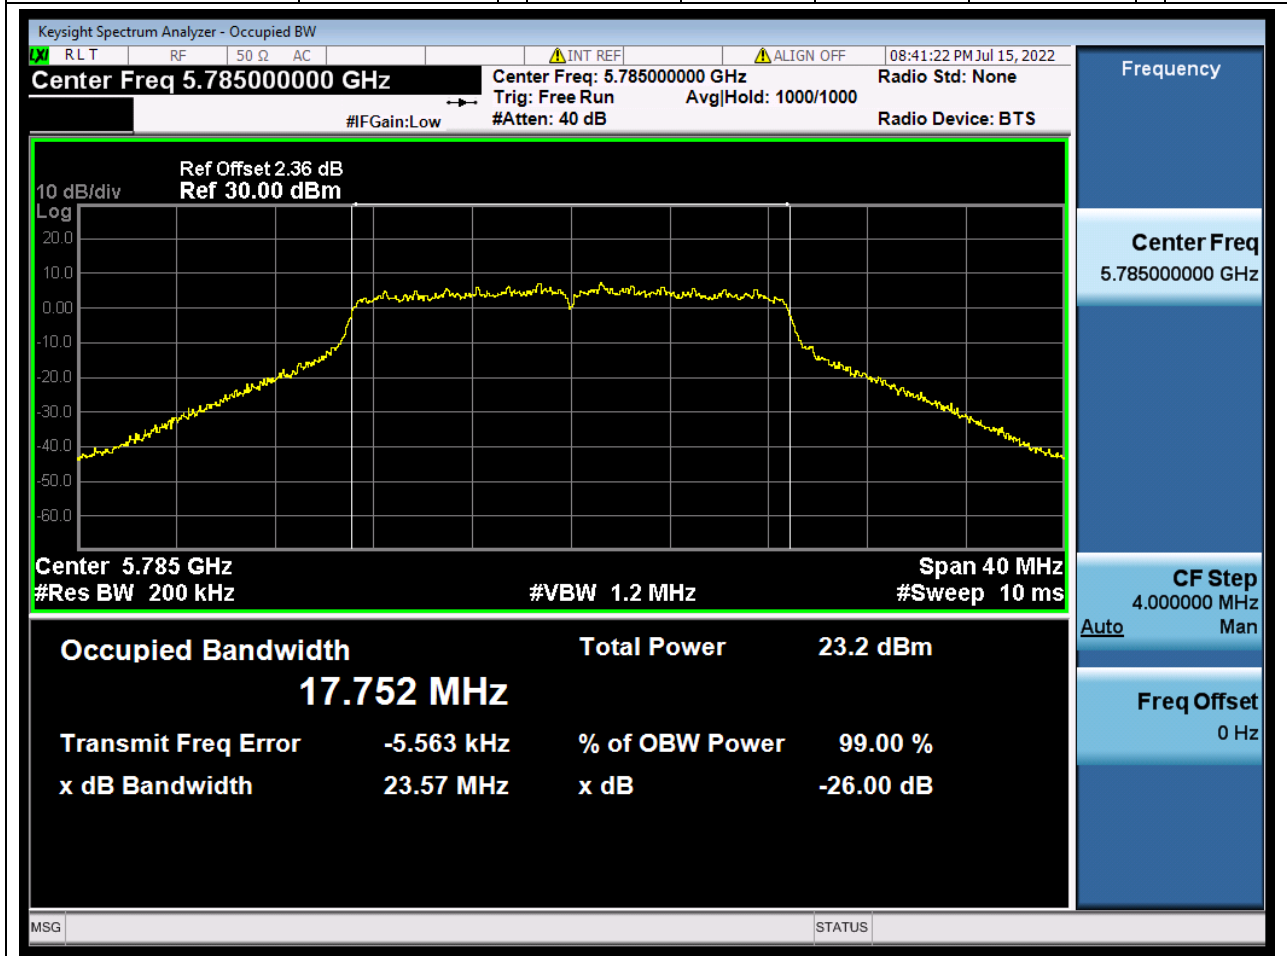

55. 802.11ac_20M_U-NII-3_M

55.1. A.2.2-99% Bandwidth(NTNV)

Center Frequency (MHz)	OBW Power (%)	RBW (MHz)	Detector	Limit (MHz)	OBW (MHz)	Verdict
5785	99	0.2	Peak	0	17.751909	N/A