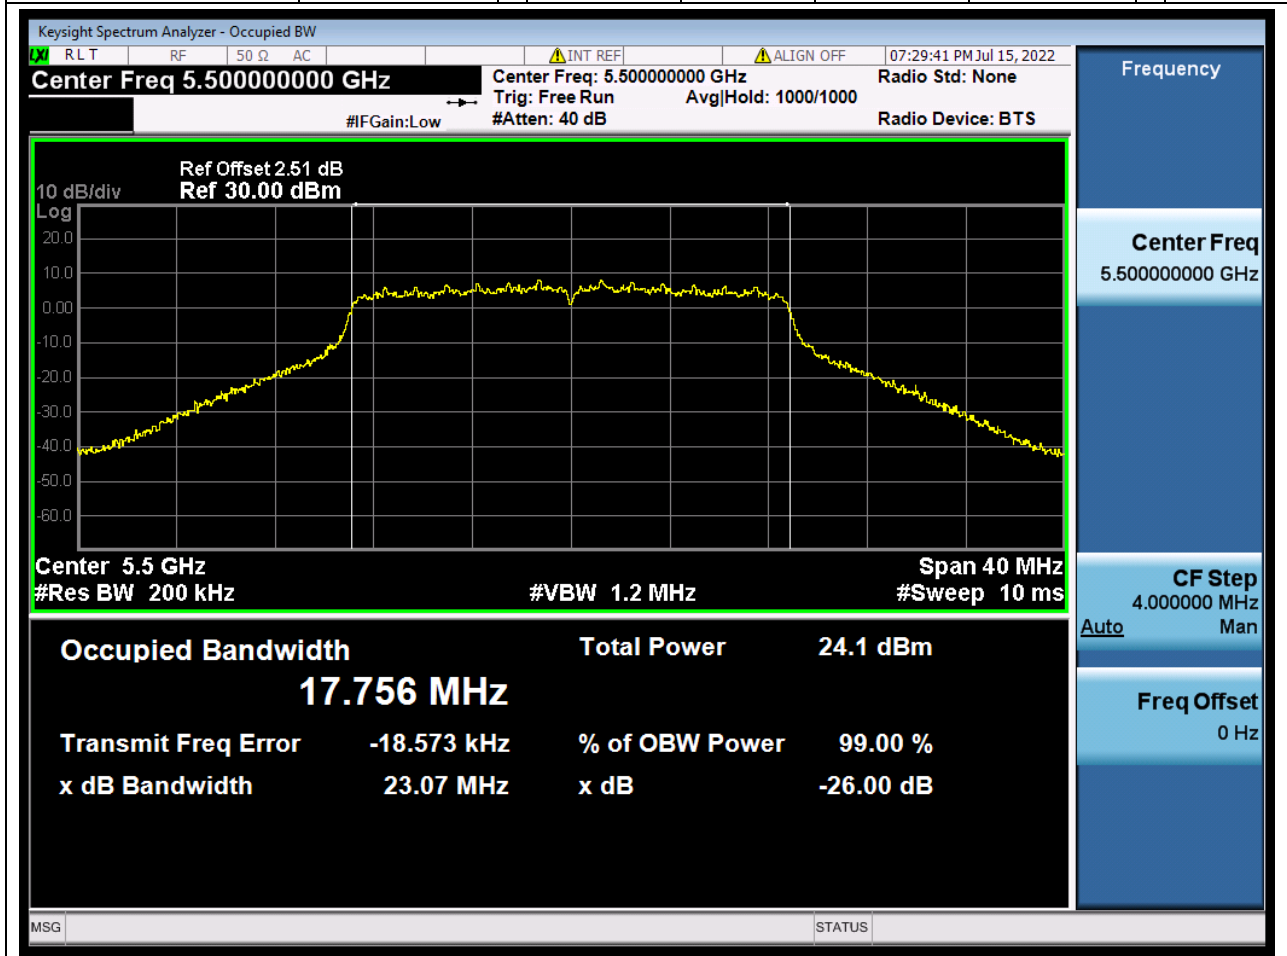

32. 802.11n_20M_U-NII-2C_L

32.1. A.2.2-99% Bandwidth(NTNV)

Center Frequency (MHz)	OBW Power (%)	RBW (MHz)	Detector	Limit (MHz)	OBW (MHz)	Verdict
5500	99	0.2	Peak	0	17.756295	N/A