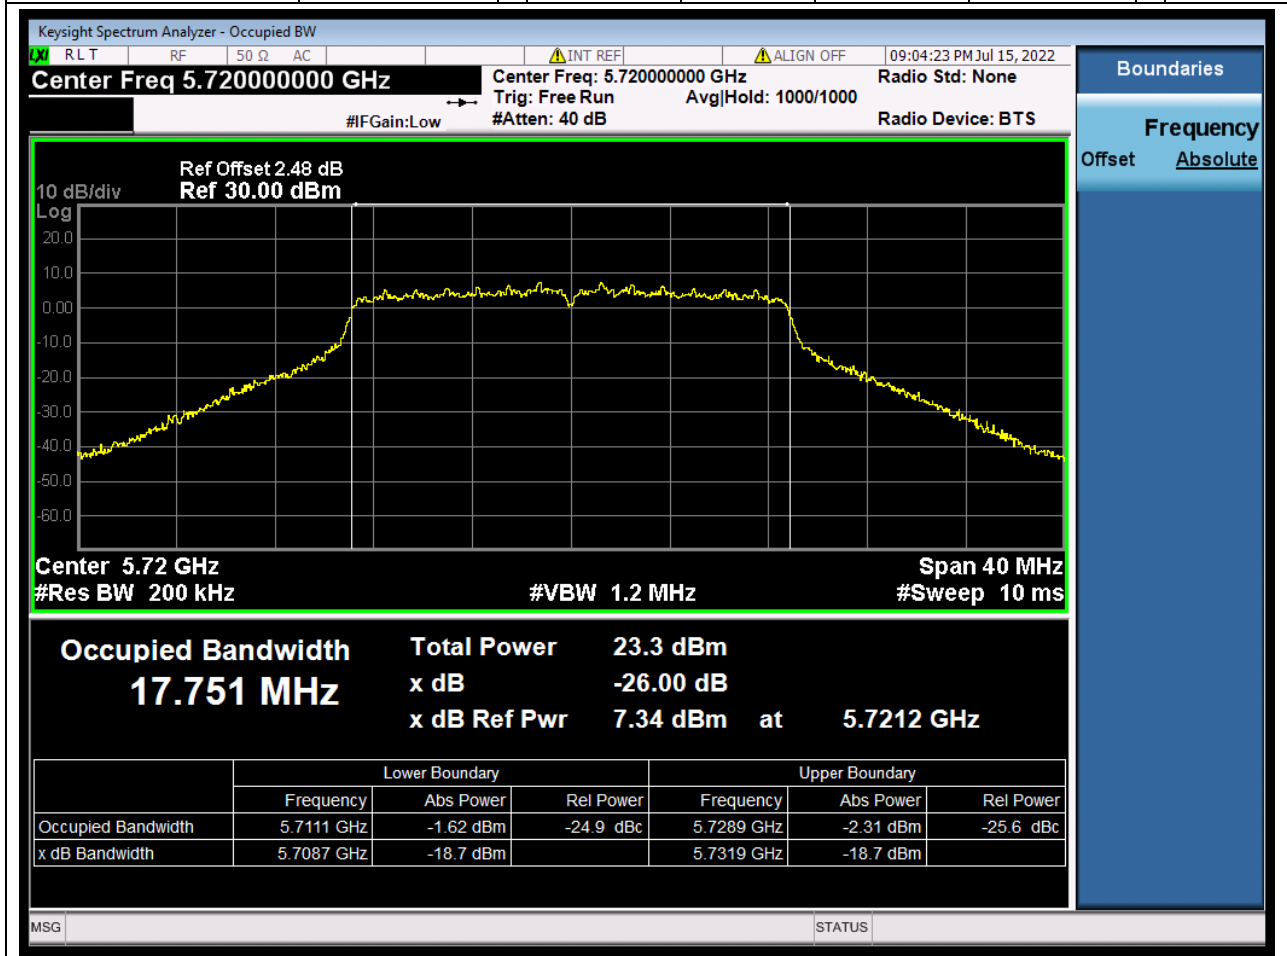

4. 802.11ac_20M_U-NII-2C_CH144

4.1. A.2.2-99% Bandwidth(NTNV)

Center Frequency (MHz)	OBW Power (%)	RBW (MHz)	Detector	Limit (MHz)	OBW (MHz)	Verdict
5720	99	0.2	Peak	0	17.751071	N/A