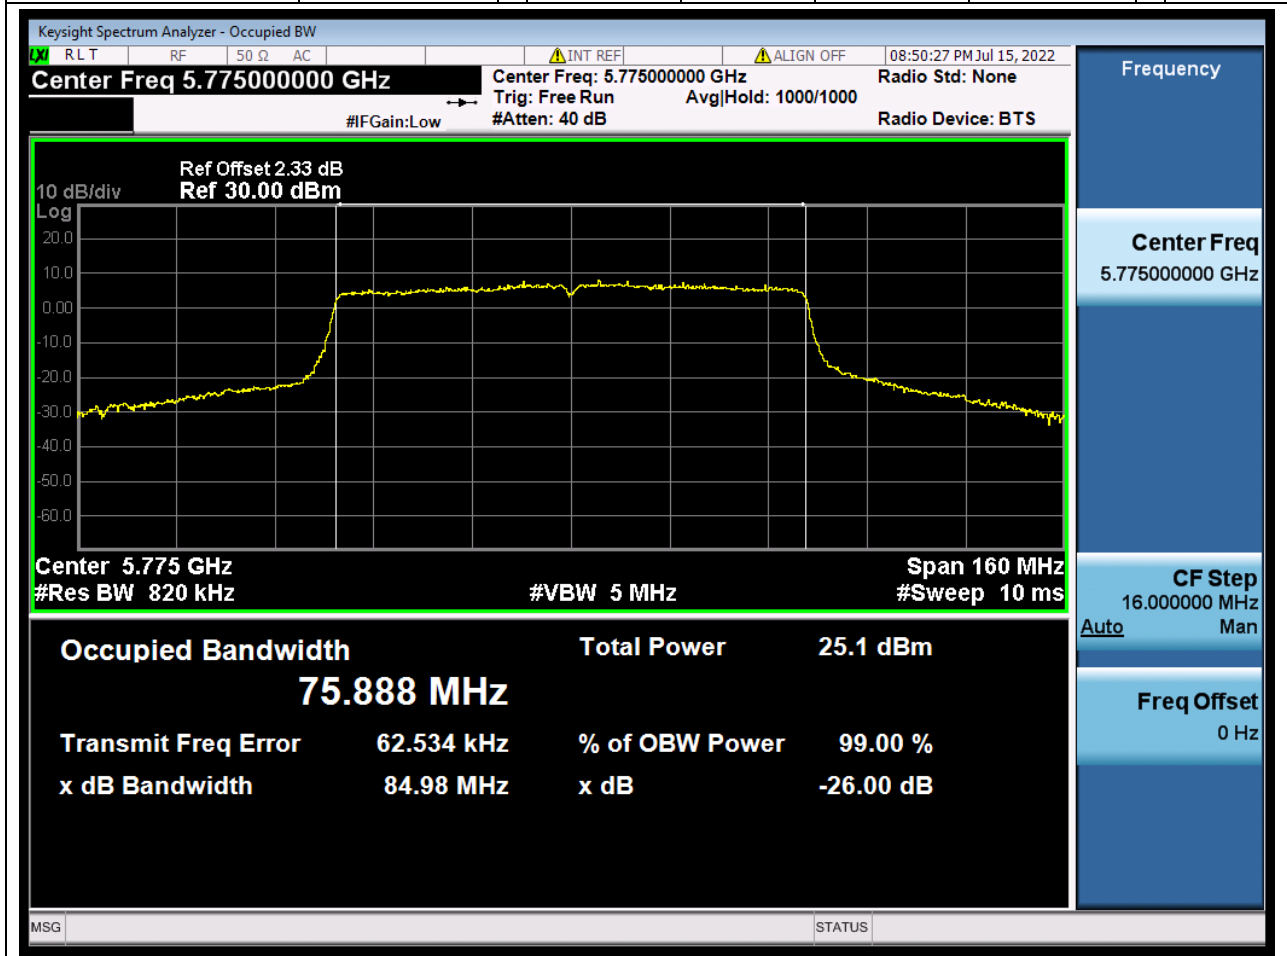

58. 802.11ac_80M_U-NII-3_M

58.1. A.2.2-99% Bandwidth(NTNV)

Center Frequency (MHz)	OBW Power (%)	RBW (MHz)	Detector	Limit (MHz)	OBW (MHz)	Verdict
5775	99	0.82	Peak	0	75.887786	N/A