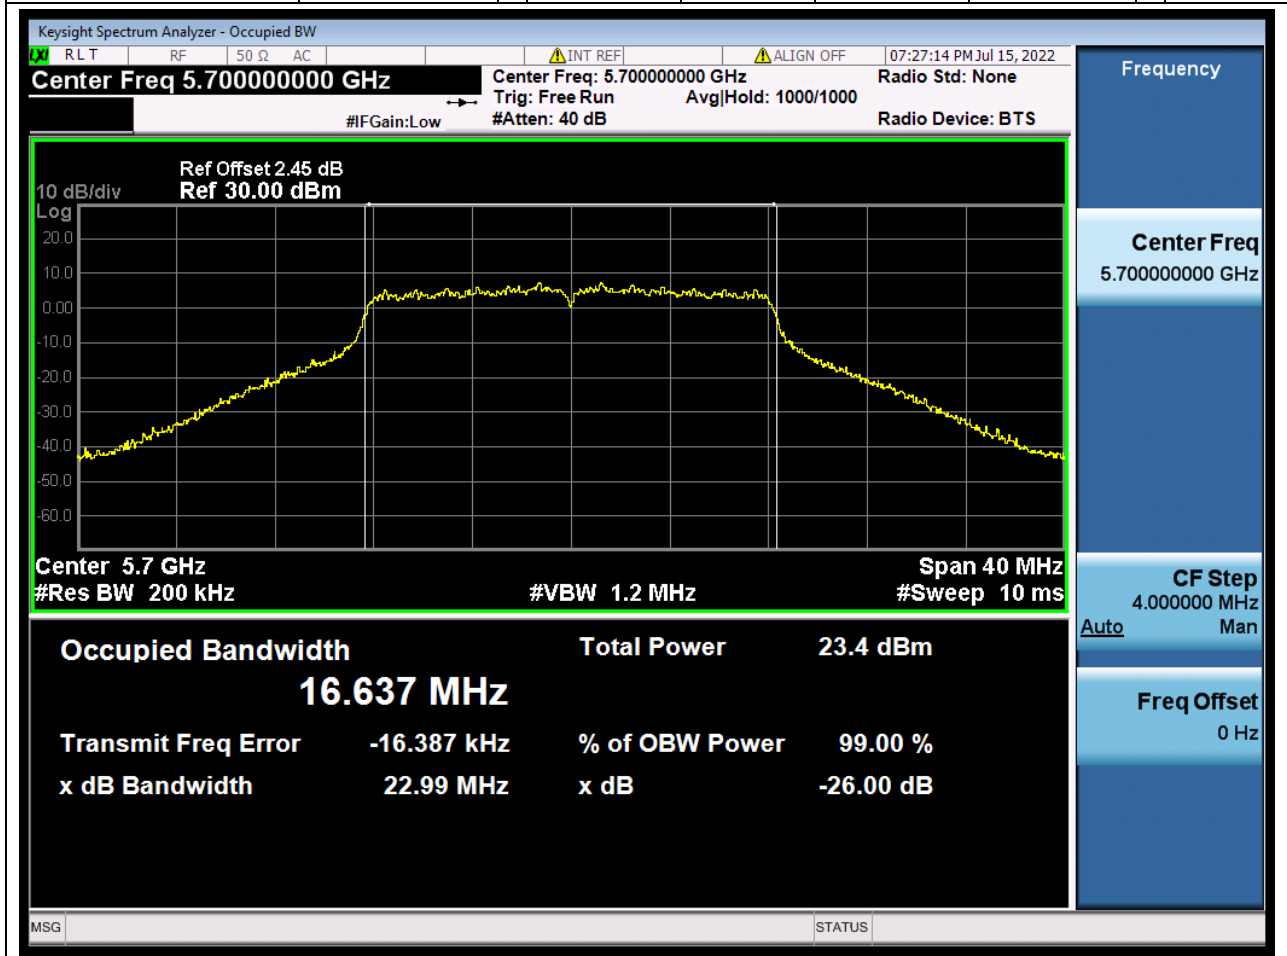

31. 802.11a_20M_U-NII-2C_H

31.1. A.2.2-99% Bandwidth(NTNV)

Center Frequency (MHz)	OBW Power (%)	RBW (MHz)	Detector	Limit (MHz)	OBW (MHz)	Verdict
5700	99	0.2	Peak	0	16.636564	N/A