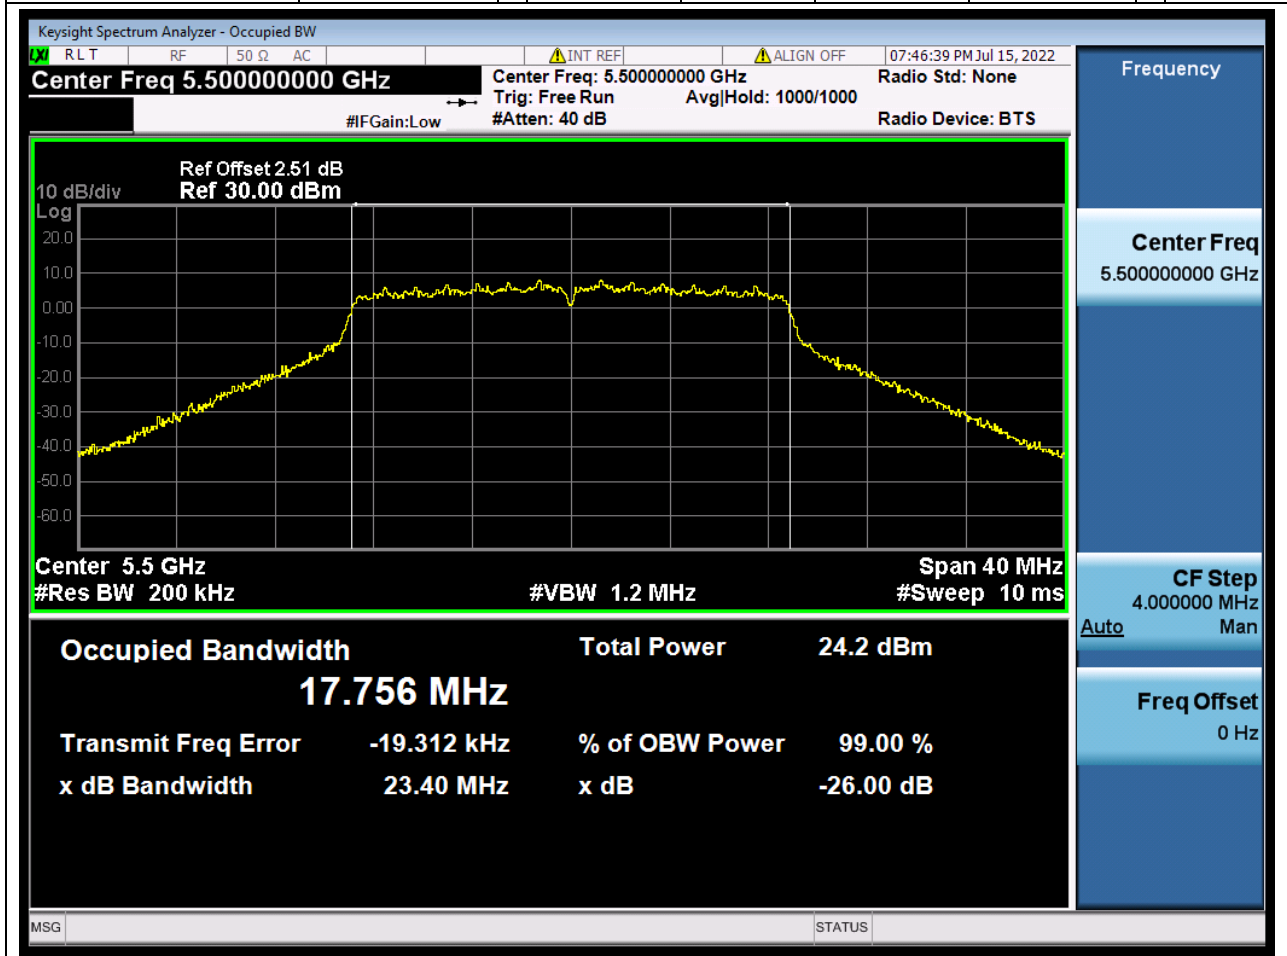

38. 802.11ac_20M_U-NII-2C_L

38.1. A.2.2-99% Bandwidth(NTNV)

Center Frequency (MHz)	OBW Power (%)	RBW (MHz)	Detector	Limit (MHz)	OBW (MHz)	Verdict
5500	99	0.2	Peak	0	17.756449	N/A