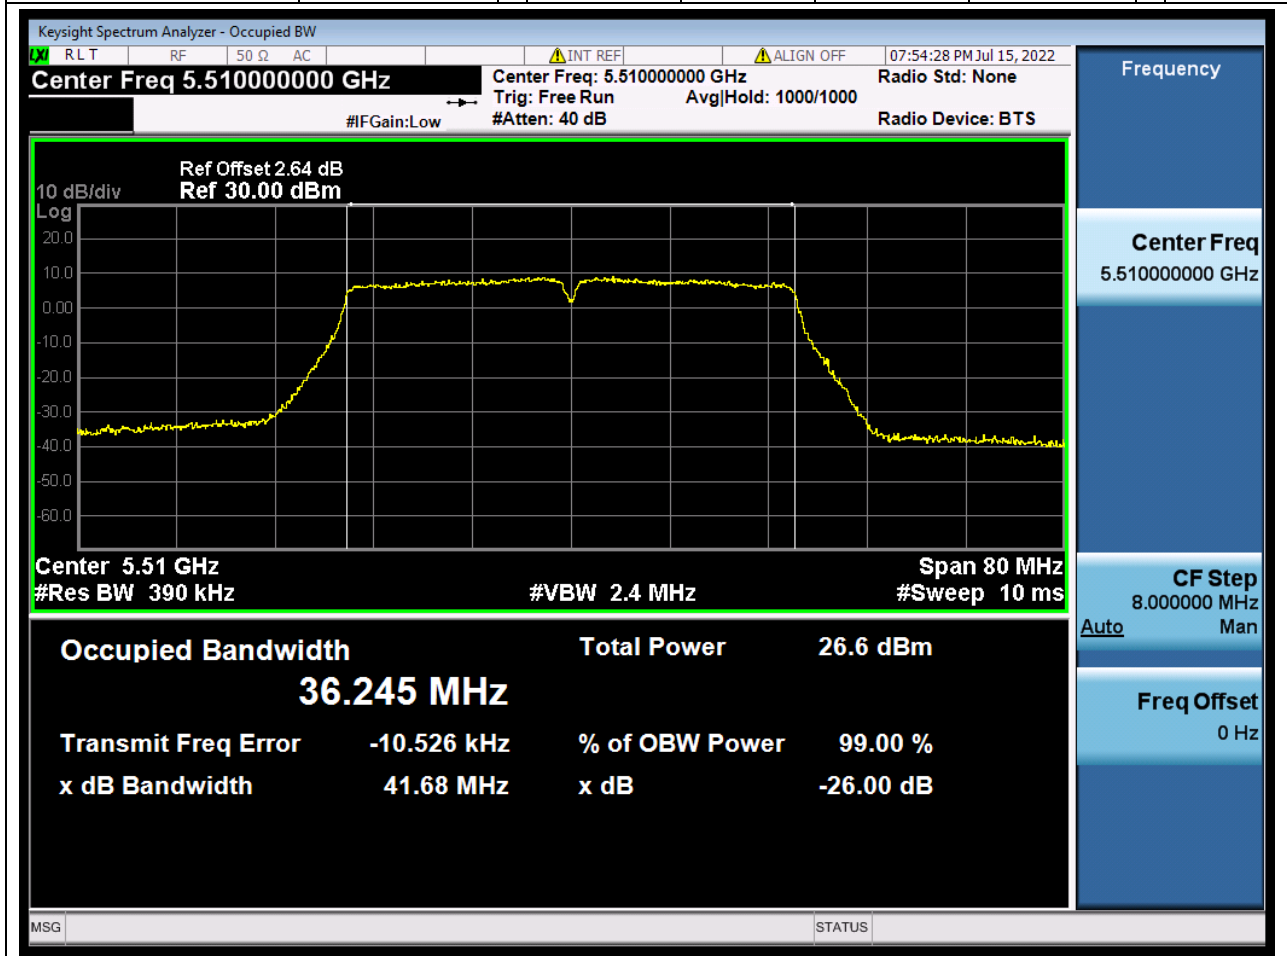

41. 802.11ac_40M_U-NII-2C_L

41.1. A.2.2-99% Bandwidth(NTNV)

Center Frequency (MHz)	OBW Power (%)	RBW (MHz)	Detector	Limit (MHz)	OBW (MHz)	Verdict
5510	99	0.39	Peak	0	36.244679	N/A