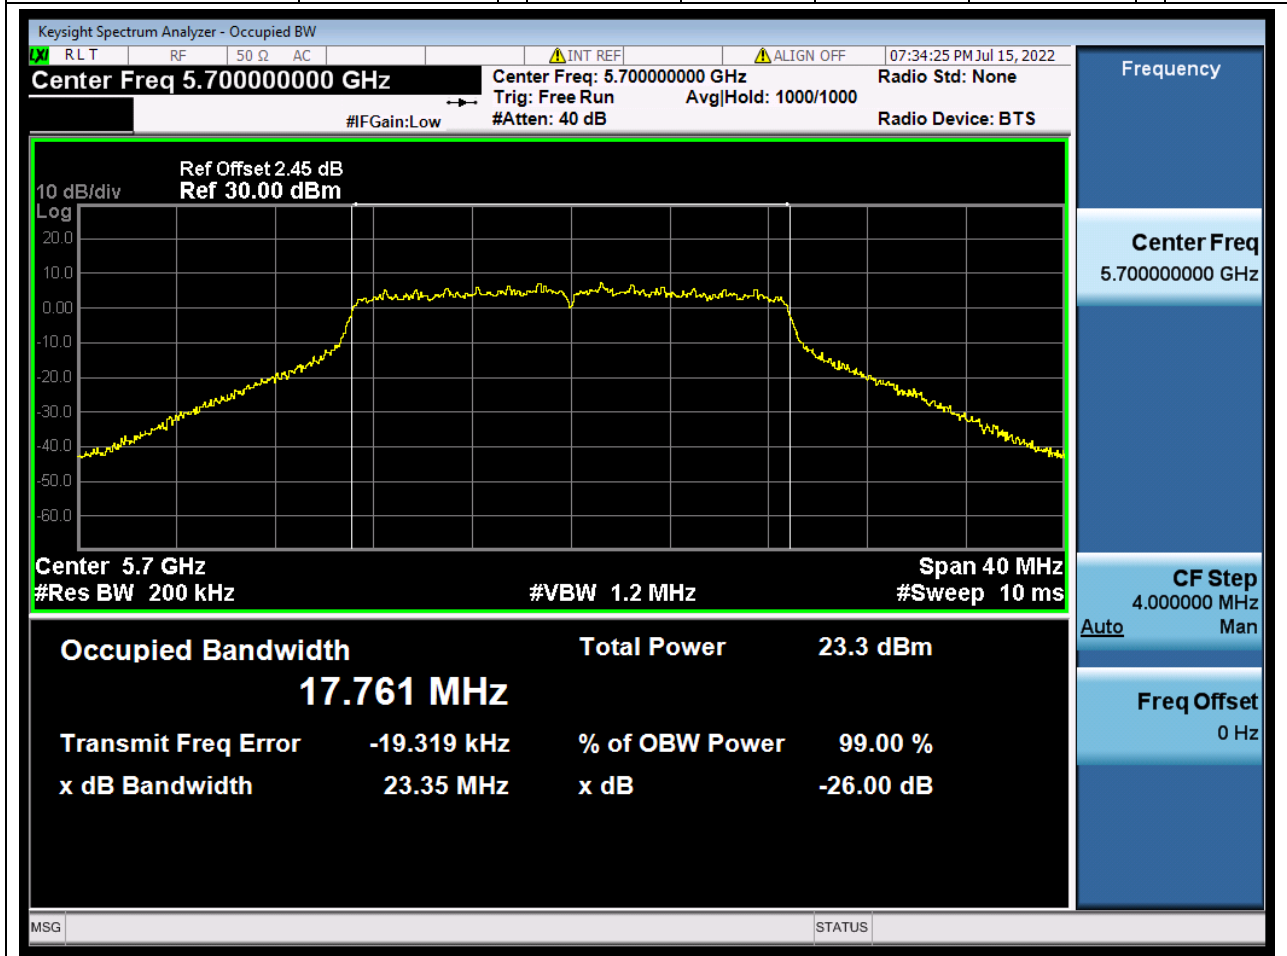

34. 802.11n_20M_U-NII-2C_H

34.1. A.2.2-99% Bandwidth(NTNV)

Center Frequency (MHz)	OBW Power (%)	RBW (MHz)	Detector	Limit (MHz)	OBW (MHz)	Verdict
5700	99	0.2	Peak	0	17.760827	N/A