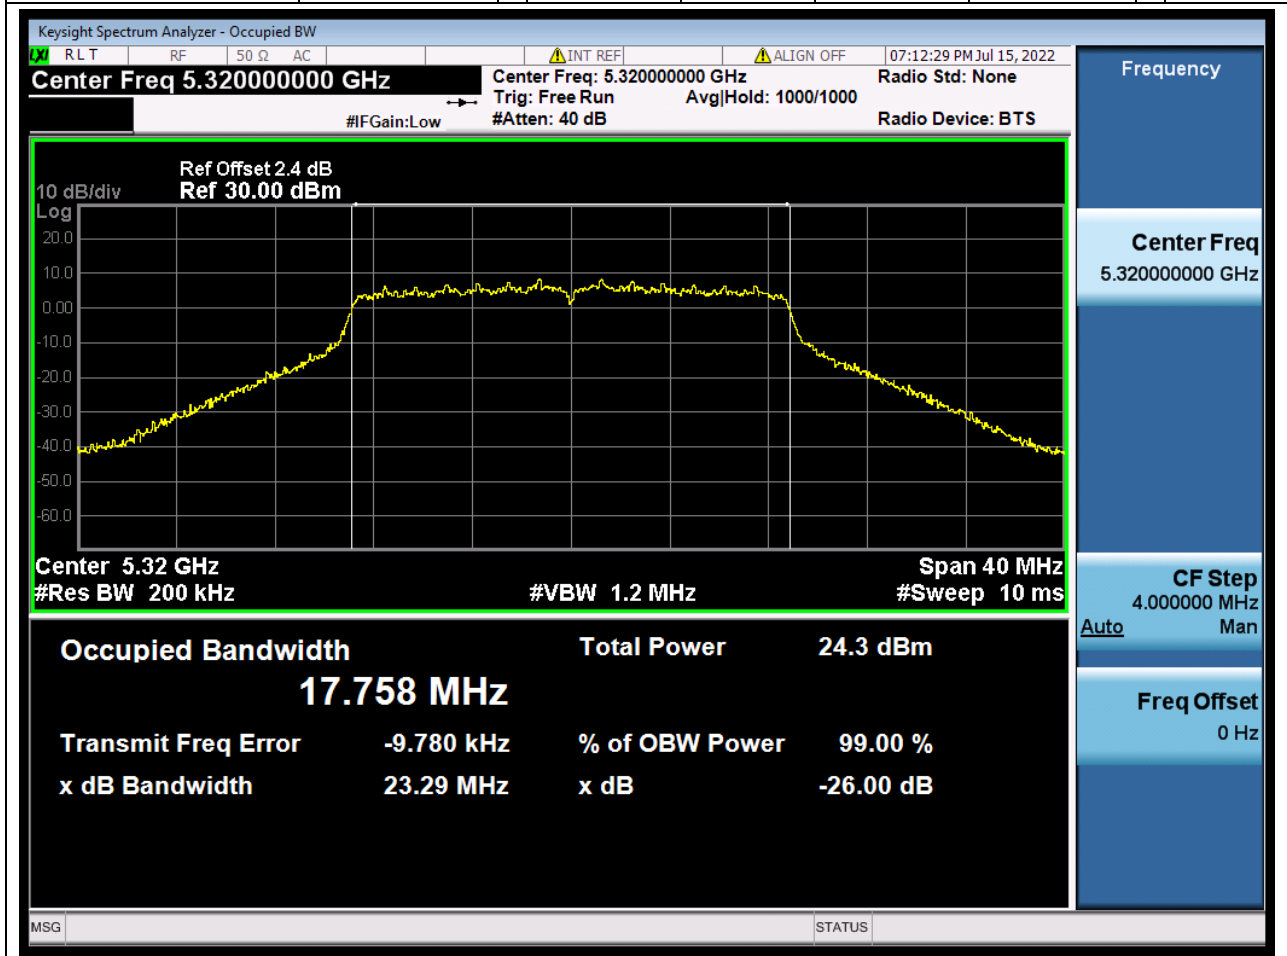

25. 802.11ac_20M_U-NII-2A_H

25.1. A.2.2-99% Bandwidth(NTNV)

Center Frequency (MHz)	OBW Power (%)	RBW (MHz)	Detector	Limit (MHz)	OBW (MHz)	Verdict
5320	99	0.2	Peak	0	17.757573	N/A