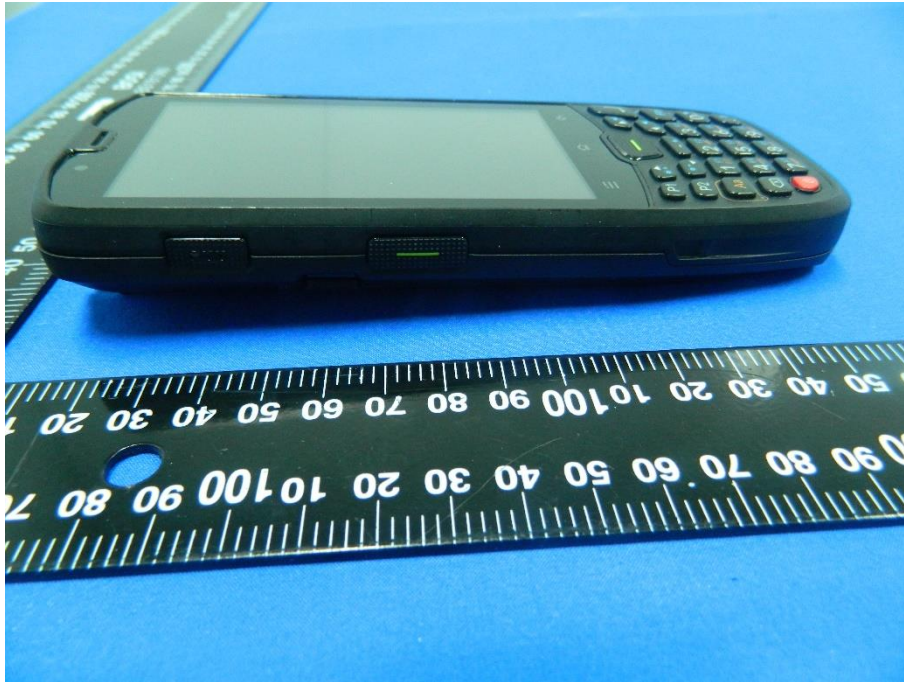

EUT EXTERNAL PHOTOS

FRONT VIEW OF EUT

REAR VIEW OF EUT

LEFT SIDE VIEW OF EUT

RIGHT SIDE OF EUT

TOP VIEW OF EUT

BOTTOM VIEW OF EUT

Accessory- TPA-23A050200UU01- USA Plug