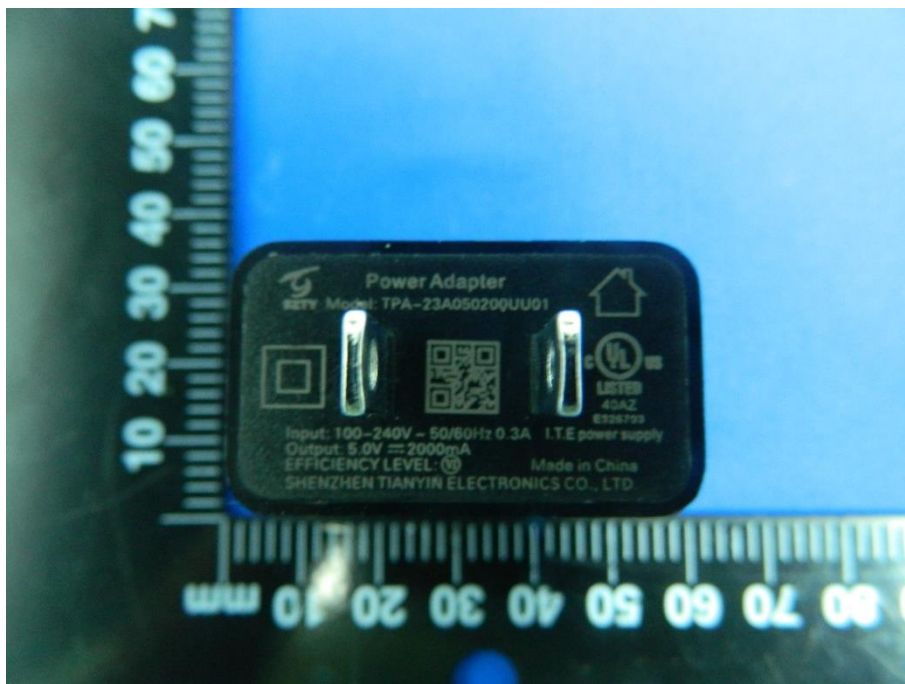

EUT EXTERNAL PHOTOS

FRONT VIEW OF EUT

REAR VIEW OF EUT

LEFT SIDE VIEW OF EUT

RIGHT SIDE OF EUT

TOP VIEW OF EUT

BOTTOM VIEW OF EUT

Accessory- TPA-23A050200UU01- USA Plug

Close-up Photo

Accessory-USB Cable