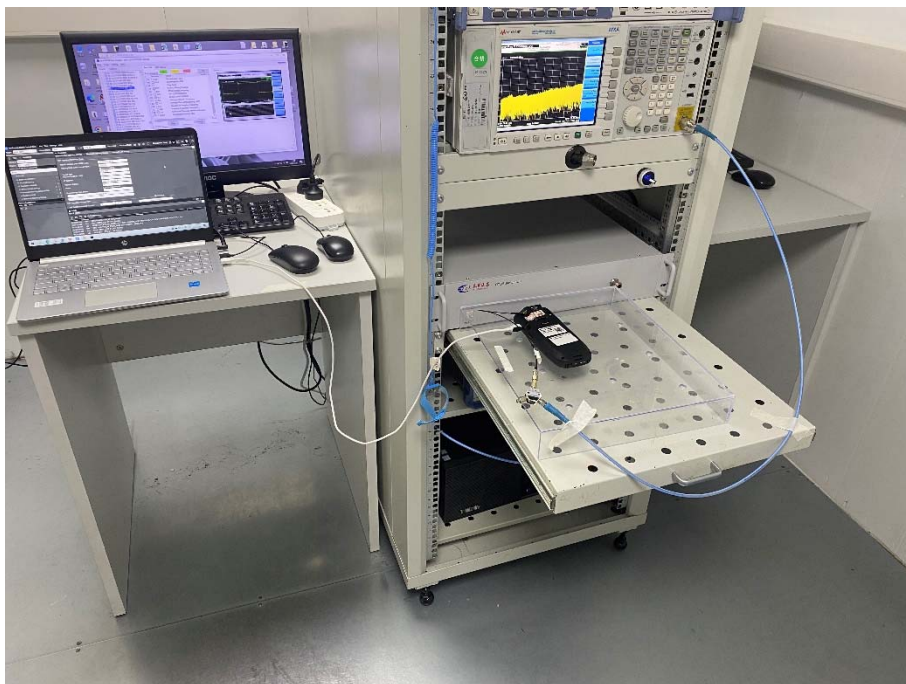

TEST SETUP PHOTOS

1 Radiated Test Photo

Below 30MHz-BT/WIFI

Close-up-BT/WIFI

30MHz-1GHz-BT/WIFI

Close-up-BT/WIFI

Above 1GHz-BT/WIFI

Close-up-BT/WIFI

30MHz-1GHz-RF

Above 1GHz-RF

Close-up-RF

2 Conducted Test Photo

Conducted Test-BT

Conducted Test-WIFI

Conducted Test-RF

3 Conducted Emissions

Test Photo 1

Test Photo 2