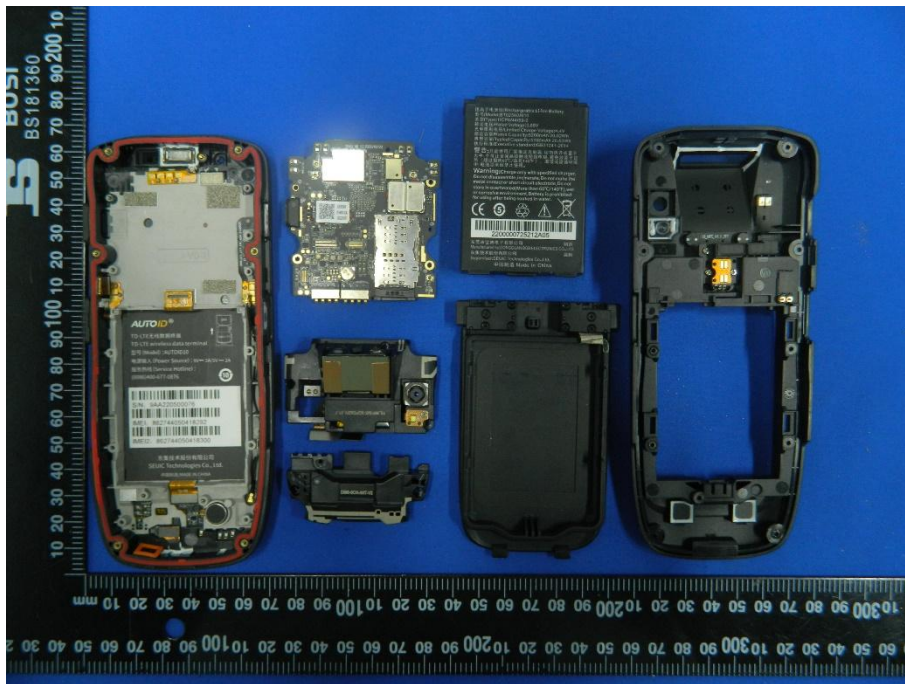

EUT INTERNAL PHOTOS

EUT UNCOVER VIEW 1

EUT UNCOVER VIEW 2

EUT UNCOVER VIEW 2

MAIN BOARD TOP VIEW (WITH SHIELD COVER)

MAIN BOARD REAR VIEW (WITH SHIELD COVER)

MAIN BOARD TOP VIEW (WITHOUT SHIELD COVER)

MAIN BOARD REAR VIEW (WITHOUT SHIELD COVER)

BATTERY (FRONT)

BATTERY (REAR)