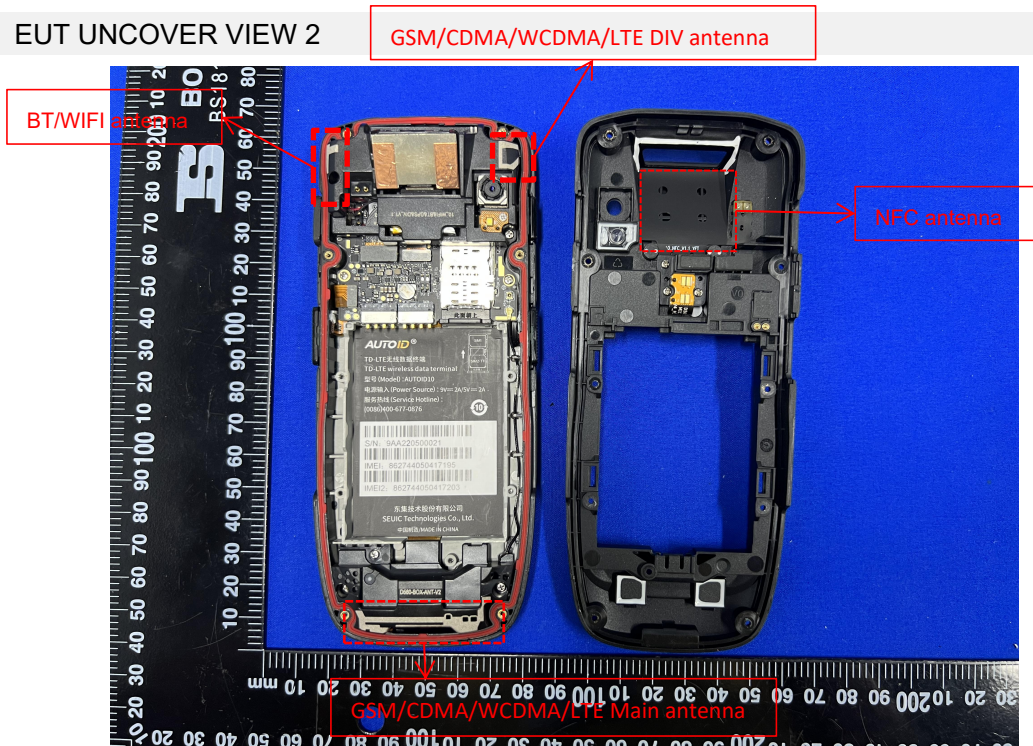

EUT INTERNAL PHOTOS

EUT UNCOVER VIEW 1

EUT UNCOVER VIEW 2

EUT UNCOVER VIEW 2

MAIN BOARD TOP VIEW (WITH SHIELD COVER)

MAIN BOARD REAR VIEW (WITH SHIELD COVER)

MAIN BOARD TOP VIEW (WITHOUT SHIELD COVER)

MAIN BOARD REAR VIEW (WITHOUT SHIELD COVER)

BATTERY (FRONT)

BATTERY (REAR)