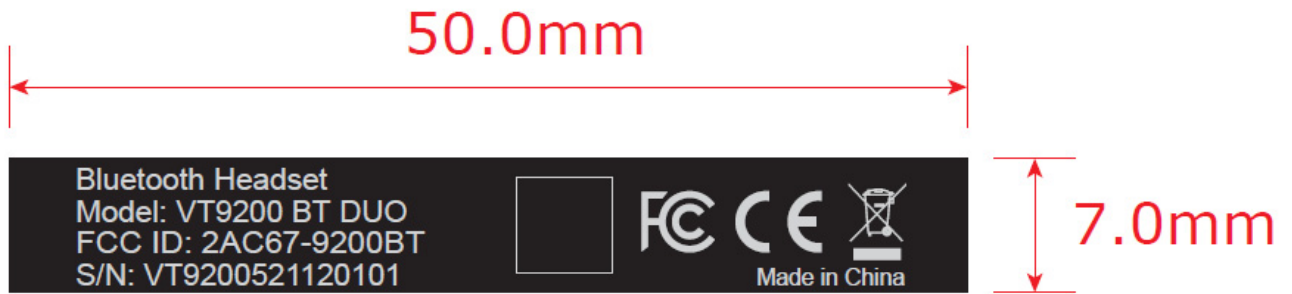

### FCC ID Label

### FCC ID Label Location Information

The label shown shall be permanently affixed at a conspicuous location on the device and be readily visible to the user at the time purchase (Labeling requirements per 2.925)