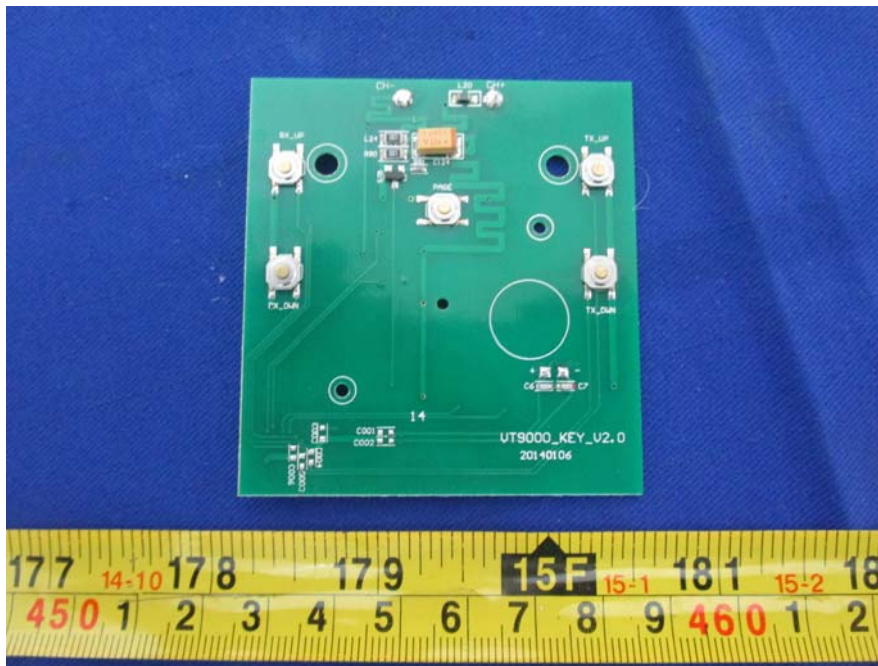

## **EXHIBIT C - EUT INTERNAL PHOTOGRAPHS**

---

Model: 9000 DECT

**EUT – Cover off View 1**

**EUT – Cover off View 2**

**EUT – Main Board Top View**

**EUT –Main Board Bottom View**

**EUT – Main Board Unshielded View**

**EUT – Subboard Top View**

**EUT –Subboard Bottom View**

**EUT – Antenna View**

Model: 9300 DECT

**EUT – Cover off View 1**

**EUT – Cover off View 2**

**EUT – Main Board Top View**

**EUT –Main Board Bottom View**

**EUT – Main Board Unshielded View**

**EUT – Subboard Top View**

**EUT –Subboard Bottom View**

**EUT – Antenna View**