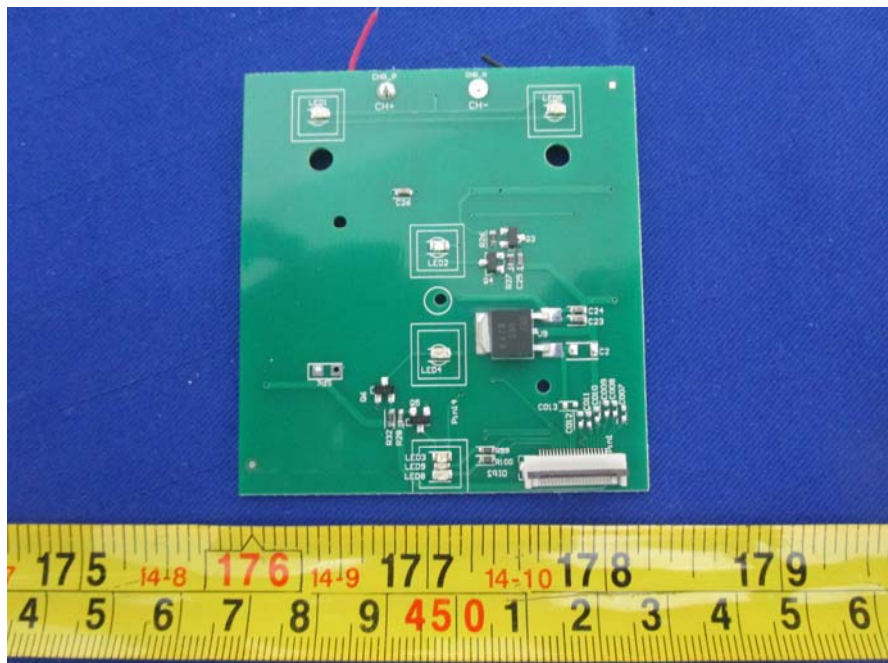

## **EXHIBIT C - EUT INTERNAL PHOTOGRAPHS**

---

Model: 9000 DECT

**EUT – Cover off View 1**

**EUT – Cover off View 2**

**EUT – Main Board Top View**

**EUT –Main Board Bottom View**

**EUT – Main Board Unshielded View**

**EUT – Subboard Top View**

**EUT –Subboard Bottom View**

**EUT – Antenna View**

Model: 9300 DECT

**EUT – Cover off View 1**

**EUT – Cover off View 2**

**EUT – Main Board Top View**

**EUT –Main Board Bottom View**

**EUT – Main Board Unshielded View**

**EUT – Subboard Top View**

**EUT –Subboard Bottom View**

**EUT – Antenna View**