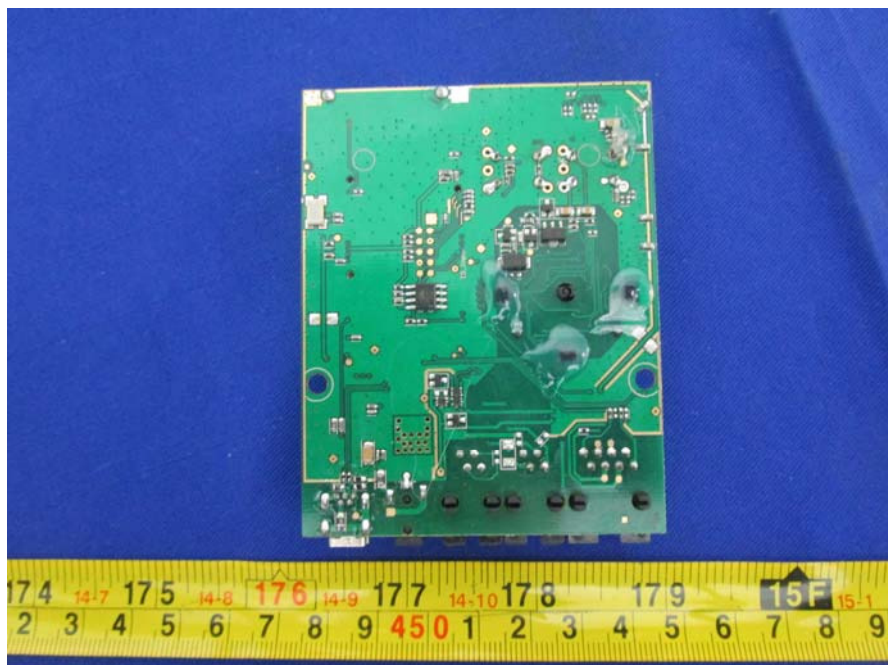

## **EXHIBIT C - EUT INTERNAL PHOTOGRAPHS**

---

Model: 9000 DECT

**EUT – Cover off View 1**

**EUT – Cover off View 2**

**EUT – Main Board Top View**

**EUT –Main Board Bottom View**

**EUT – Main Board Unshielded View**

**EUT – Subboard Top View**

**EUT –Subboard Bottom View**

**EUT – Antenna View**

Model: 9300 DECT

**EUT – Cover off View 1**

**EUT – Cover off View 2**

**EUT – Main Board Top View**

**EUT –Main Board Bottom View**

**EUT – Main Board Unshielded View**

**EUT – Subboard Top View**

**EUT –Subboard Bottom View**

**EUT – Antenna View**