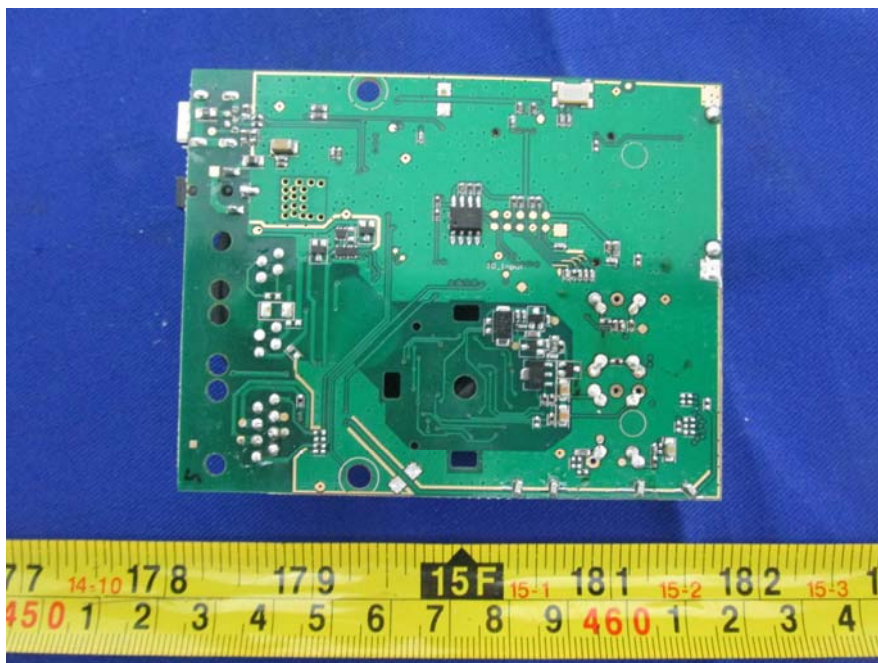

## **EXHIBIT C - EUT INTERNAL PHOTOGRAPHS**

---

Model: 9000 DECT

**EUT – Cover off View 1**

**EUT – Cover off View 2**

**EUT – Main Board Top View**

**EUT –Main Board Bottom View**

**EUT – Main Board Unshielded View**

**EUT – Subboard Top View**

**EUT –Subboard Bottom View**

**EUT – Antenna View**

Model: 9300 DECT

**EUT – Cover off View 1**

**EUT – Cover off View 2**

**EUT – Main Board Top View**

**EUT –Main Board Bottom View**

**EUT – Main Board Unshielded View**

**EUT – Subboard Top View**

**EUT –Subboard Bottom View**

**EUT – Antenna View**