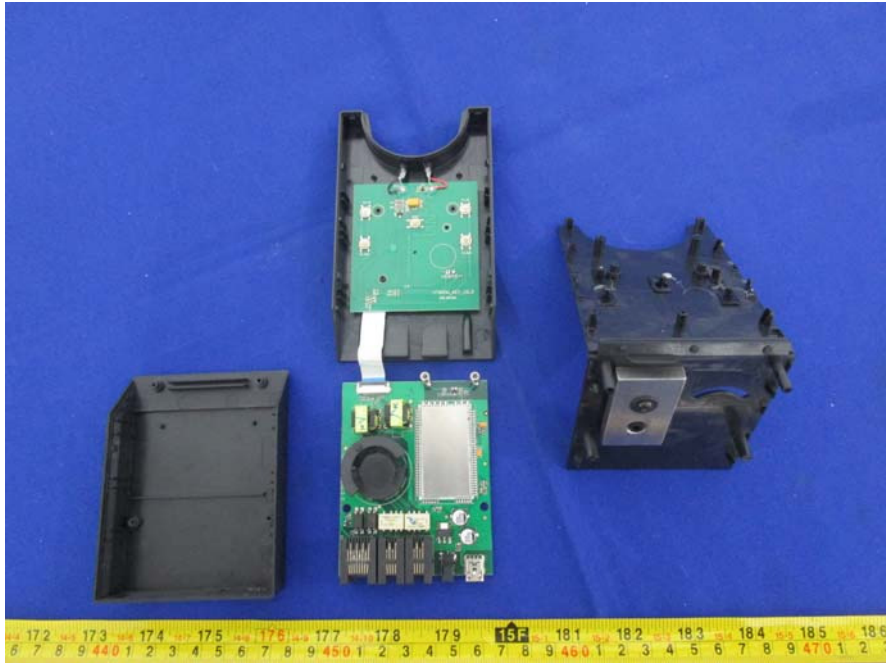

## **EXHIBIT C - EUT INTERNAL PHOTOGRAPHS**

---

Model: 9000 DECT

**EUT – Cover off View 1**

**EUT – Cover off View 2**

**EUT – Main Board Top View**

**EUT –Main Board Bottom View**

**EUT – Main Board Unshielded View**

**EUT – Subboard Top View**

**EUT –Subboard Bottom View**

**EUT – Antenna View**

Model: 9300 DECT

**EUT – Cover off View 1**

**EUT – Cover off View 2**

**EUT – Main Board Top View**

**EUT –Main Board Bottom View**

**EUT – Main Board Unshielded View**

**EUT – Subboard Top View**

**EUT –Subboard Bottom View**

**EUT – Antenna View**