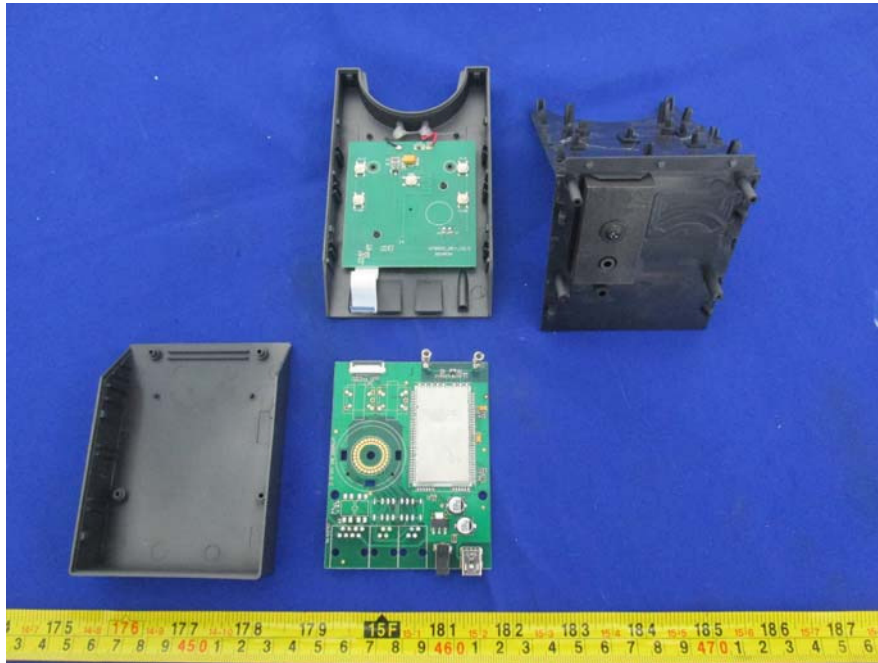

## **EXHIBIT C - EUT INTERNAL PHOTOGRAPHS**

---

Model: 9000 DECT

**EUT – Cover off View 1**

**EUT – Cover off View 2**

**EUT – Main Board Top View**

**EUT –Main Board Bottom View**

**EUT – Main Board Unshielded View**

**EUT – Subboard Top View**

**EUT –Subboard Bottom View**

**EUT – Antenna View**

Model: 9300 DECT

**EUT – Cover off View 1**

**EUT – Cover off View 2**

**EUT – Main Board Top View**

**EUT –Main Board Bottom View**

**EUT – Main Board Unshielded View**

**EUT – Subboard Top View**

**EUT –Subboard Bottom View**

**EUT – Antenna View**