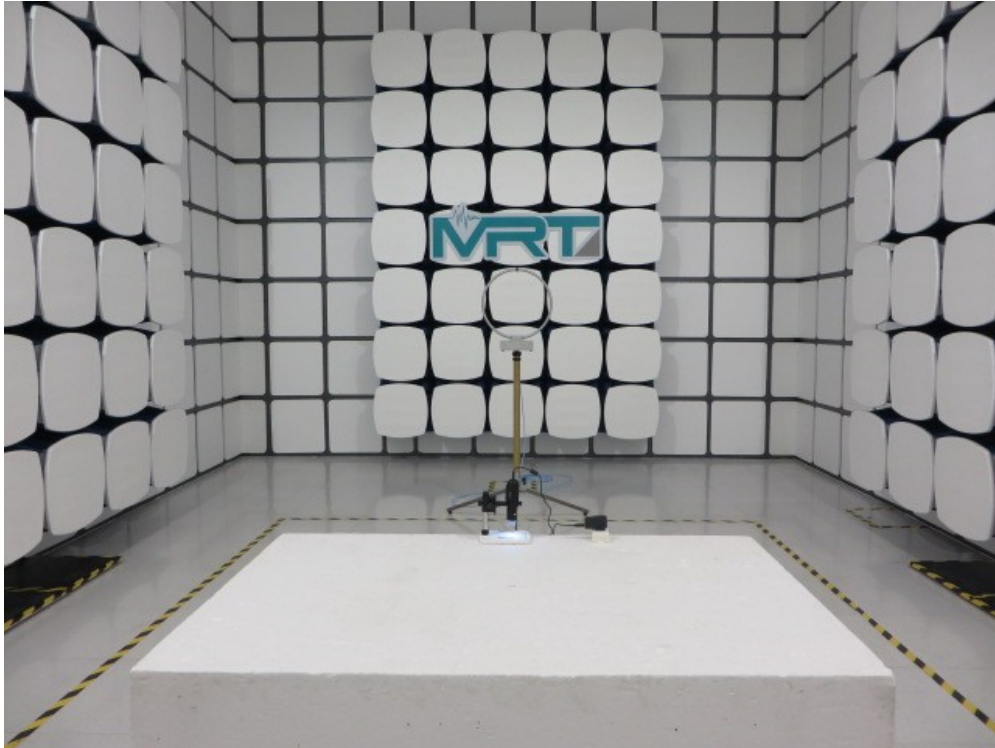

## Test Setup Photo

Description: Front View of the Conducted Emission Test Setup

Description: Back View of the Conducted Emission Test Setup

Description: Radiated Emission Test Setup for 9kHz ~ 30MHz

Description: Radiated Emission Test Setup for 30MHz ~ 1GHz

Description: Radiated Emission Test Setup for 1GHz ~ 18GHz

Description: Radiated Emission Test Setup for 18GHz ~ 25GHz