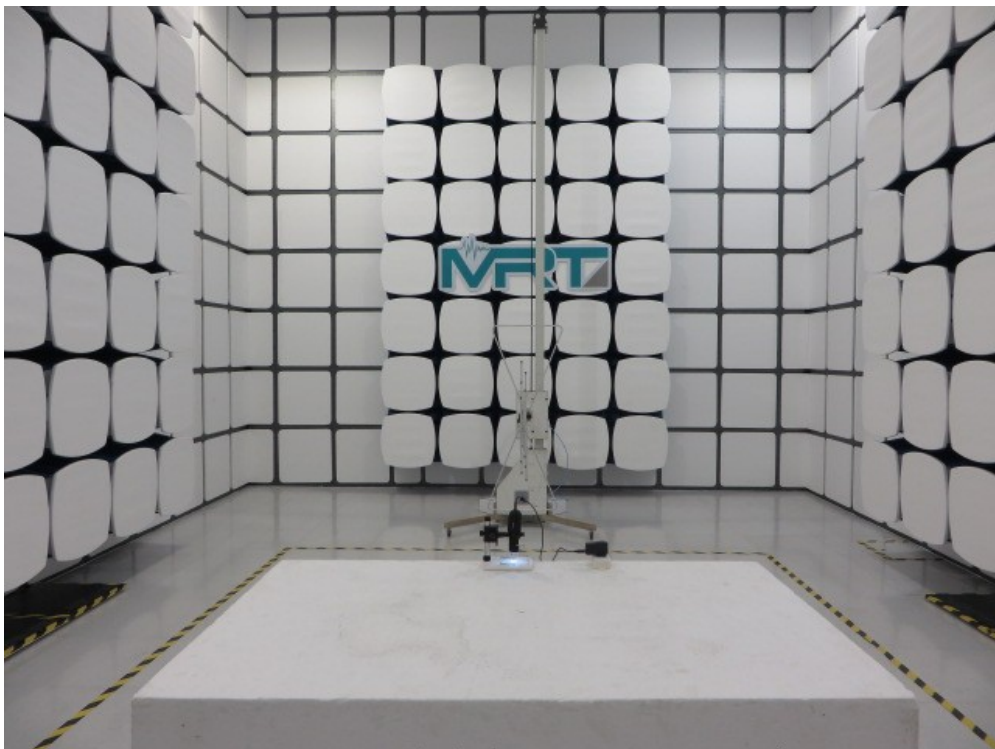

## Test Setup Photo

Description: Front View of the Conducted Emission Test Setup

Description: Back View of the Conducted Emission Test Setup

Description: Radiated Emission Test Setup for 9kHz ~ 30MHz

Description: Radiated Emission Test Setup for 30MHz ~ 1GHz

Description: Radiated Emission Test Setup for 1GHz ~ 18GHz

Description: Radiated Emission Test Setup for 18GHz ~ 25GHz