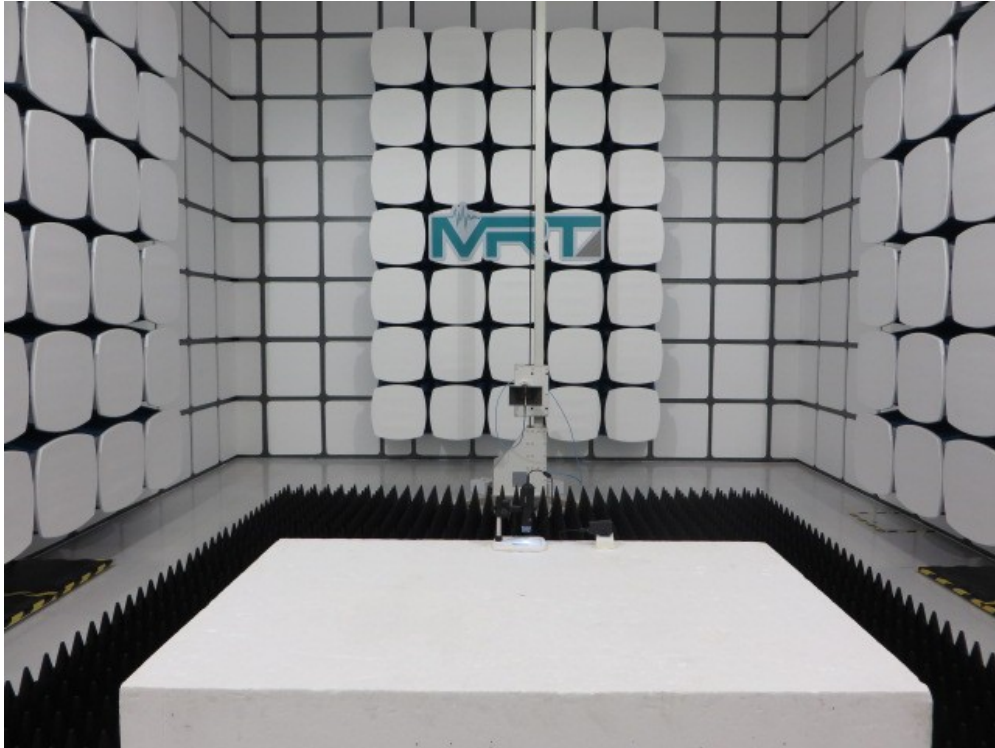

## Test Setup Photo

Description: Front View of the Conducted Emission Test Setup

Description: Back View of the Conducted Emission Test Setup

Description: Radiated Emission Test Setup for 9kHz ~ 30MHz

Description: Radiated Emission Test Setup for 30MHz ~ 1GHz

Description: Radiated Emission Test Setup for 1GHz ~ 18GHz

Description: Radiated Emission Test Setup for 18GHz ~ 25GHz