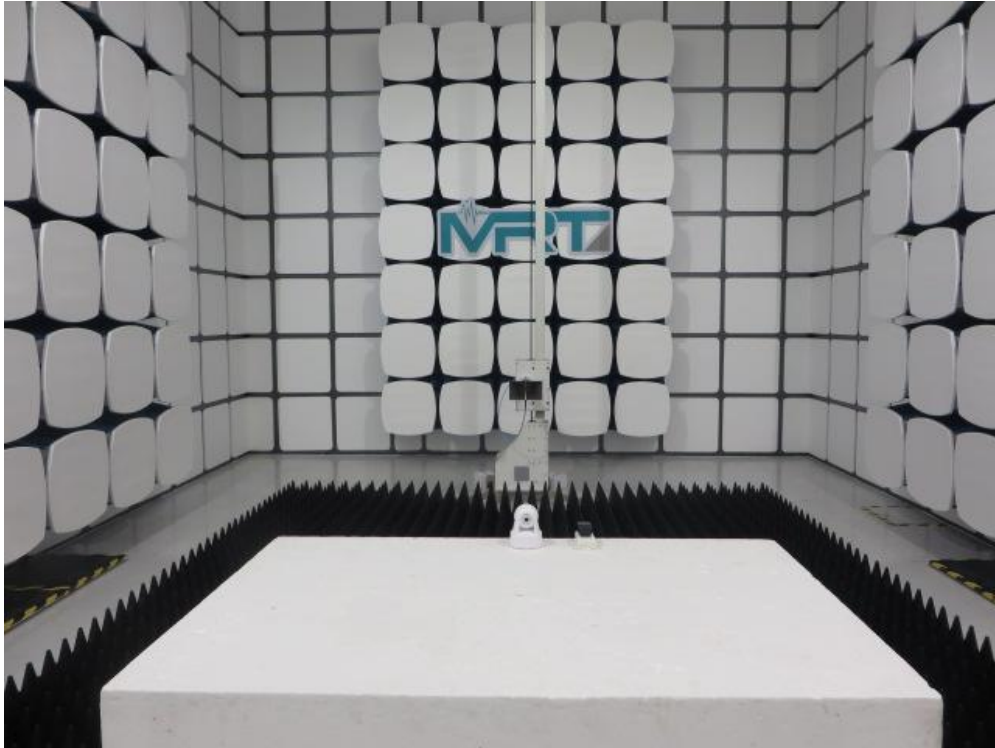

## Test Setup Photo

Description: Front View of the Conducted Emission Test Setup for 0.15kHz ~ 30MHz

Description: Back View of the Conducted Emission Test Setup for 0.15kHz ~ 30MHz

Description: Radiated Emission Test Setup for 9kHz ~ 30MHz

Description: Radiated Emission Test Setup for 30MHz ~ 1GHz

Description: Radiated Emission Test Setup for 1GHz ~ 18GHz

Description: Radiated Emission Test Setup for 18GHz ~ 25GHz