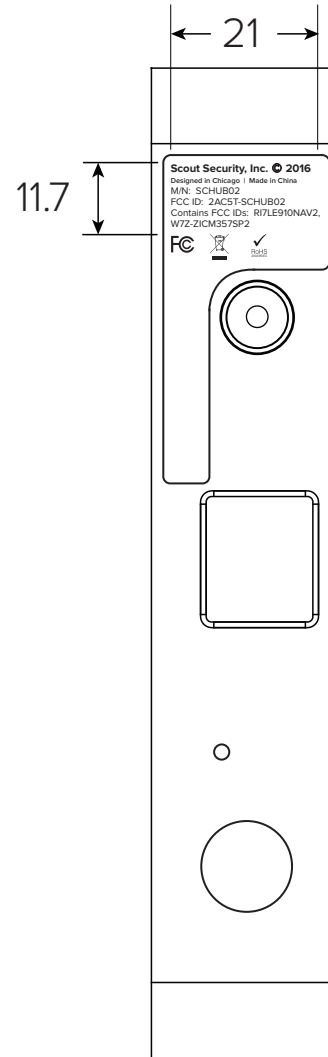

note: all measurements in millimeters (mm)

← 21 →
Scout Security, Inc. © 2016
Designed in Chicago | Made in China
M/N: SCHUB02
FCC ID: 2ACST-SCHUB02
Contains FCC ID: R7LE910NAV2,
W7Z-ZICM357SP2

“Walnut” and “Arctic” Pad Print

note: pad print color = “White”

“Midnight” Pad Print

note: pad print color = “Black”