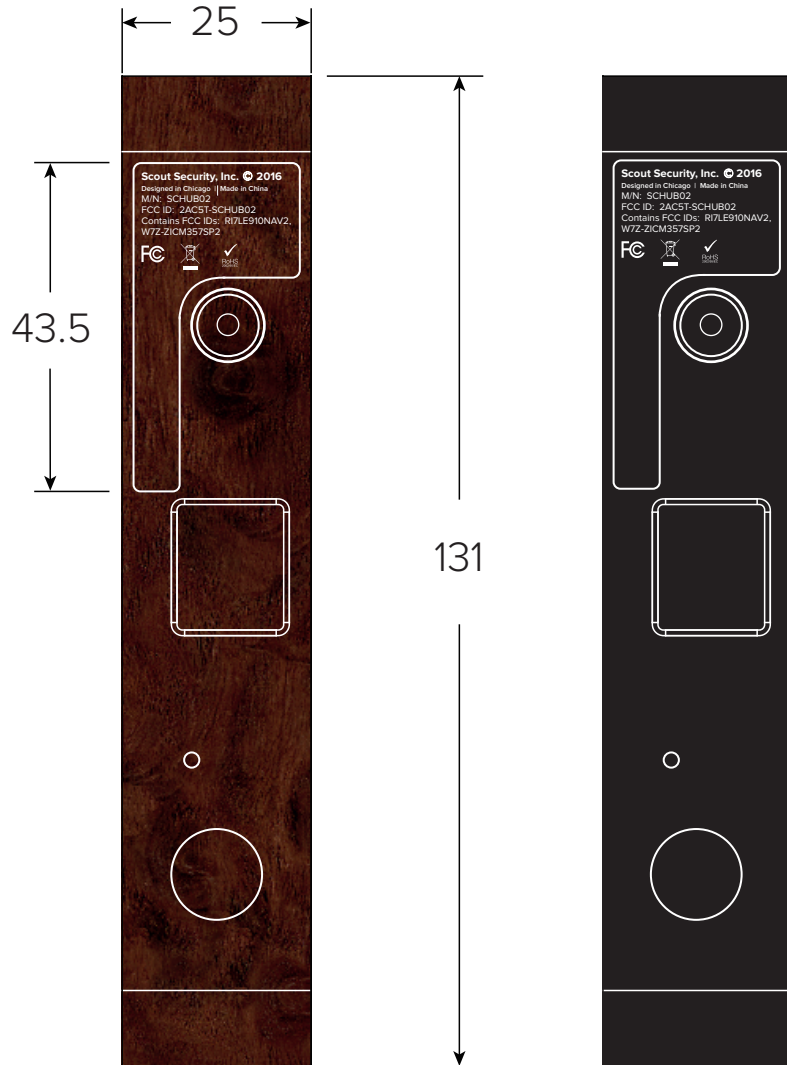

note: all measurements in millimeters (mm)

← 21 →
Scout Security, Inc. © 2016
Designed in Chicago | Made in China
M/N: SCHUB02
FCC ID: 2ACST-SCHUB02
Contains FCC ID: R7LE910NAV2,
W7Z-ZICM357SP2

“Walnut” and “Arctic” Pad Print

note: pad print color = “White”

“Midnight” Pad Print

note: pad print color = “Black”