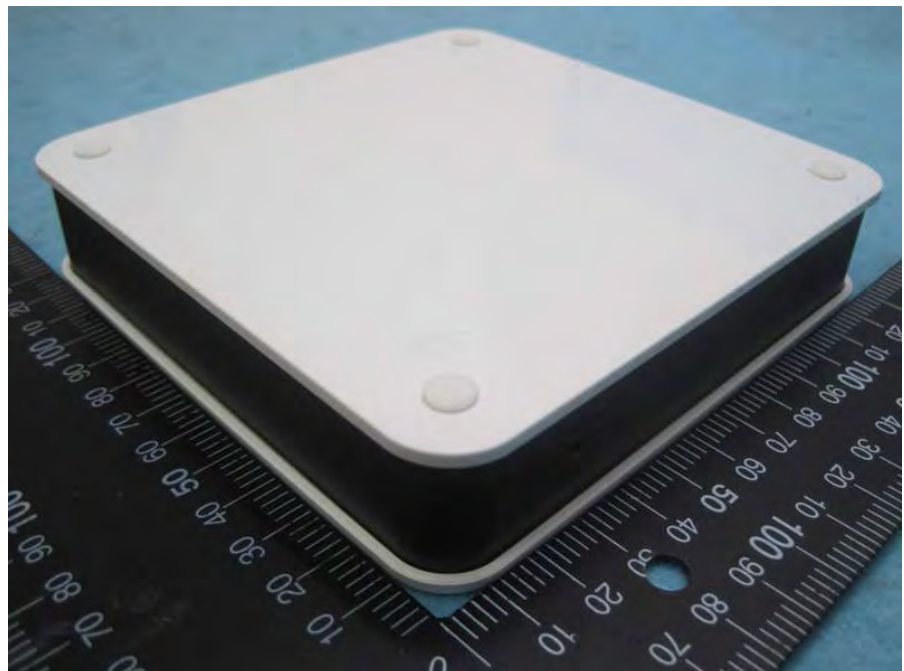

Photographs of EUT

Adapter

Brand Name: JFEC

Model No.:

JF015WR-0500250UH