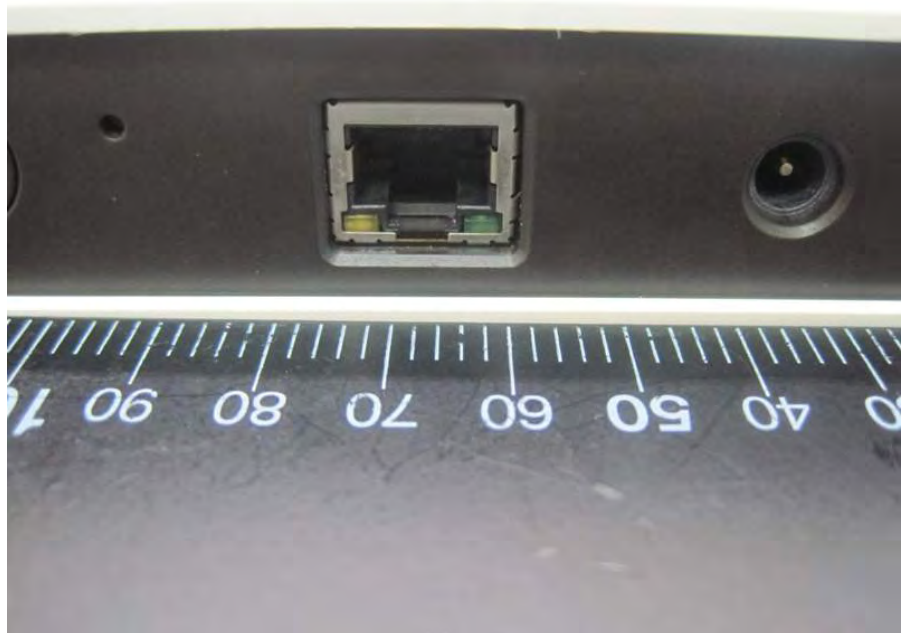

Photographs of EUT

Adapter

Brand Name: JFEC

Model No.:

JF015WR-0500250UH