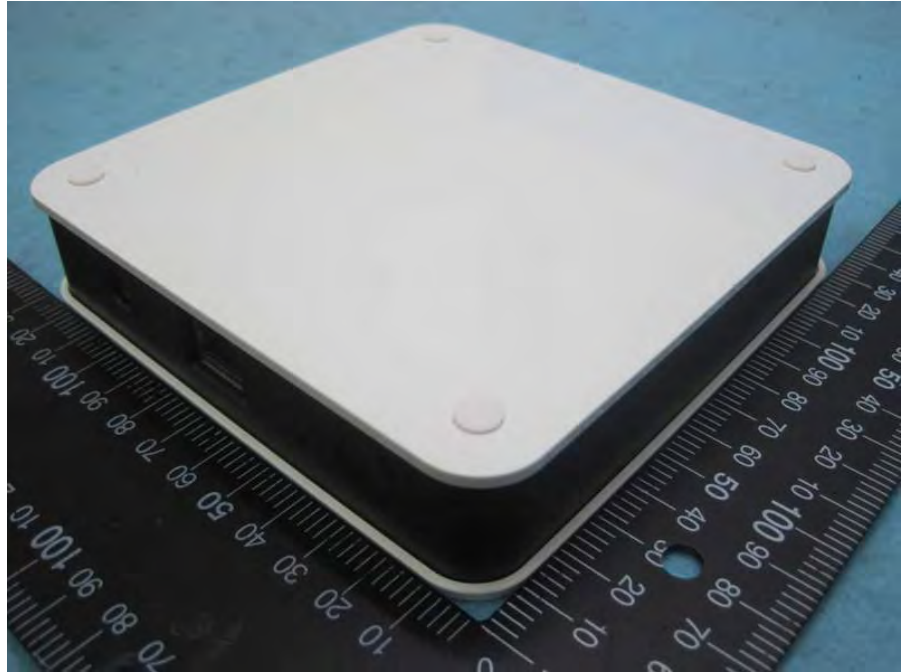

Photographs of EUT

Adapter

Brand Name: JFEC

Model No.:

JF015WR-0500250UH