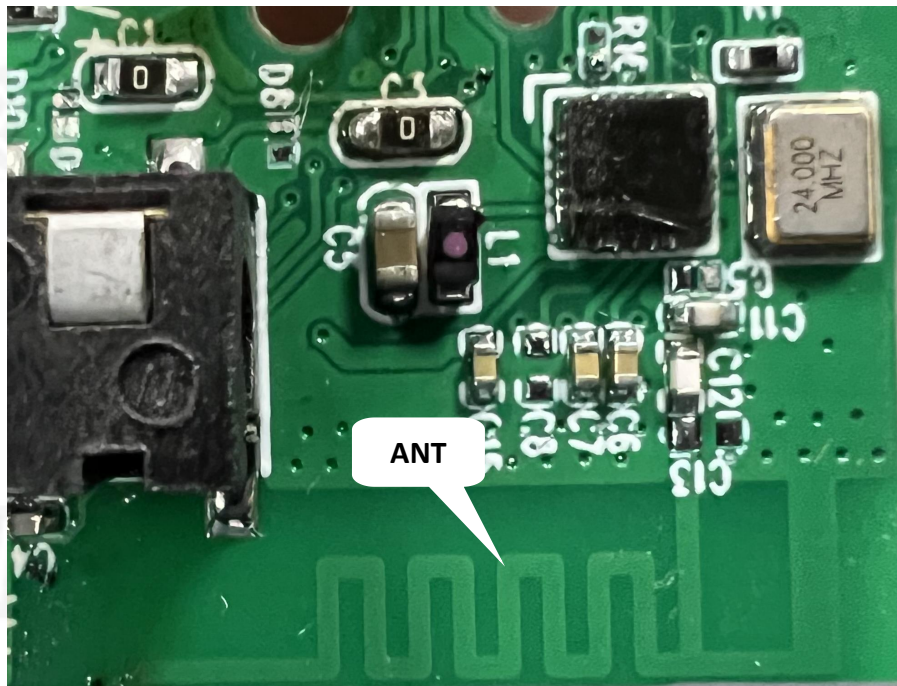

EUT PHOTO(Internal Photos)

Test Mode: IQ-171BT

***** END OF REPORT *****