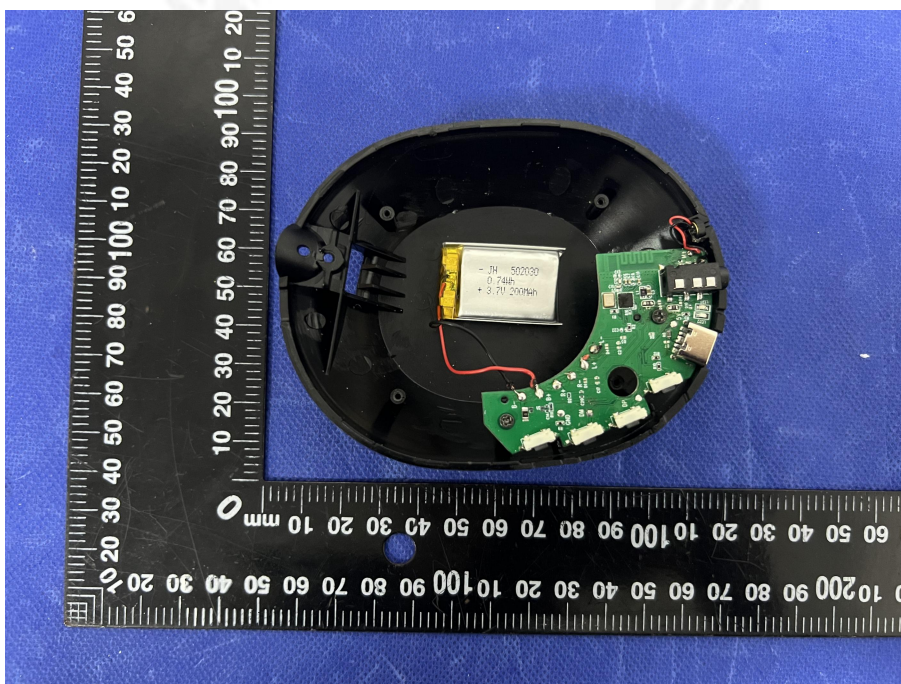

EUT PHOTO(Internal Photos)

Test Mode: IQ-171BT

***** END OF REPORT *****