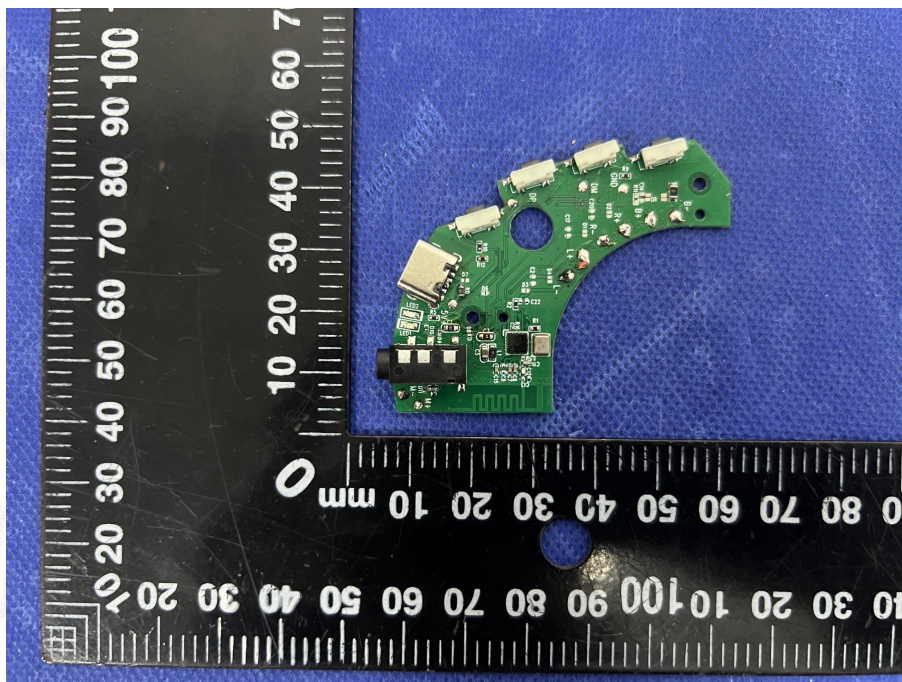

EUT PHOTO(Internal Photos)

Test Mode: IQ-171BT

***** END OF REPORT *****