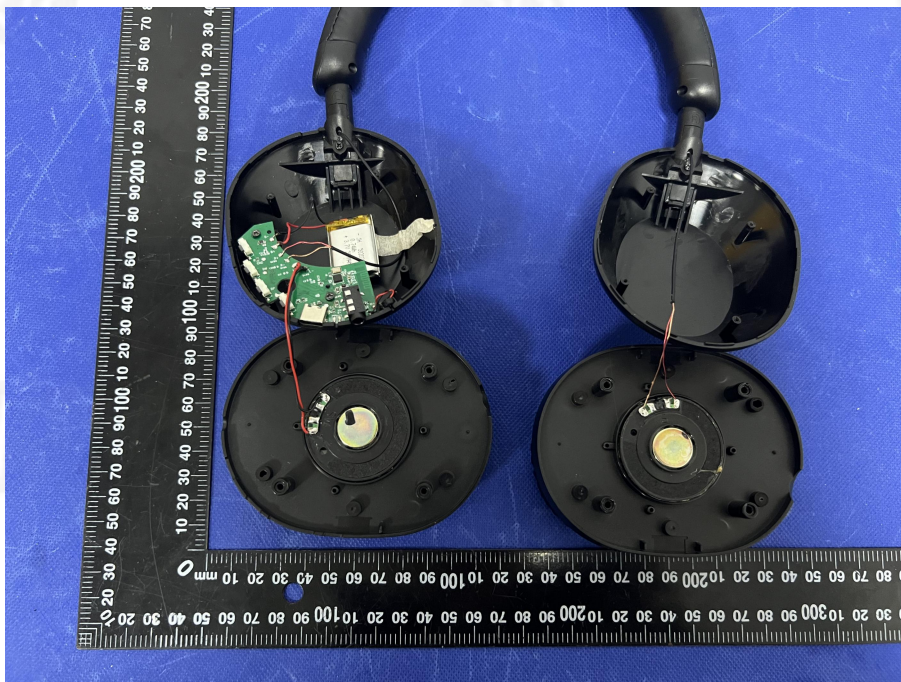

EUT PHOTO(Internal Photos)

Test Mode: IQ-171BT

***** END OF REPORT *****