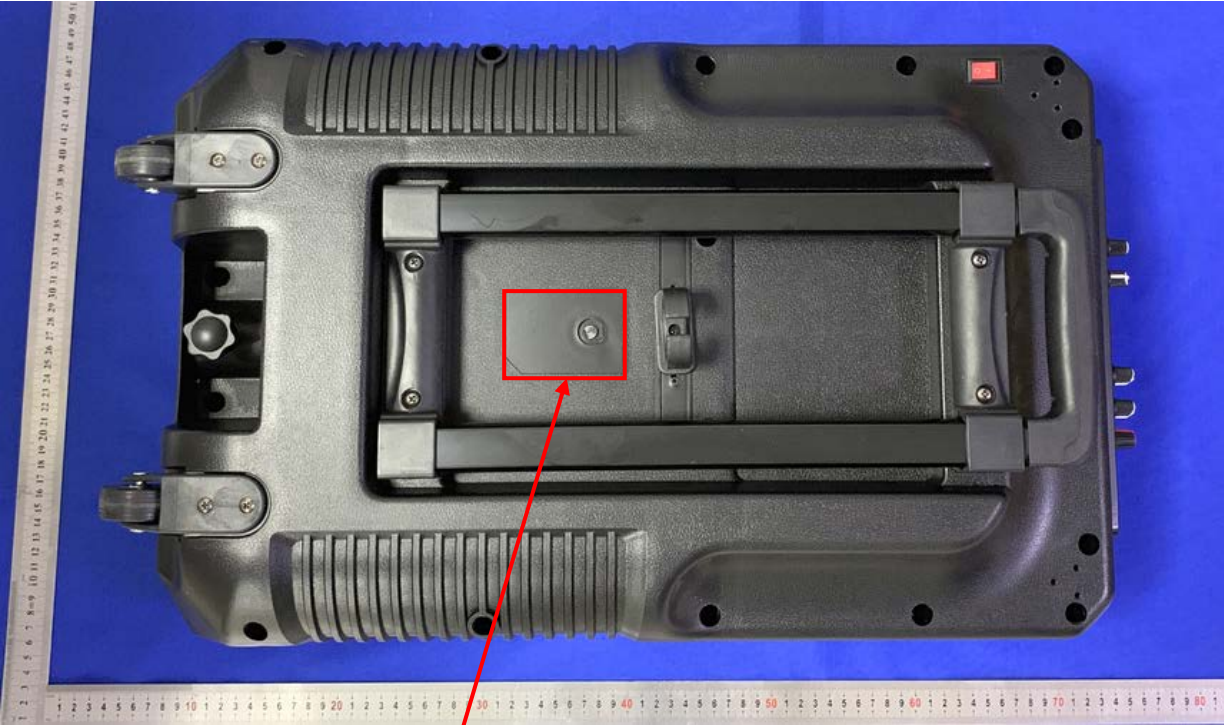

# Label Artwork and Location

### Label:

<p>SPEAKER</p> <p>Model: IQ-1508DJWK</p> <p>FCC ID: 2AC5R-IQ-1508DJWK</p> <p>This device complies with part 15 of the FCC rules. Operation is subject to the following two conditions (1) this device may not cause harmful interference, and (2) this device must accept any interference received, including interference that may cause undesired operation.</p>	<p>IQ SOUND</p>
---	-----------------

Size: L\*W=85\*75mm

Location