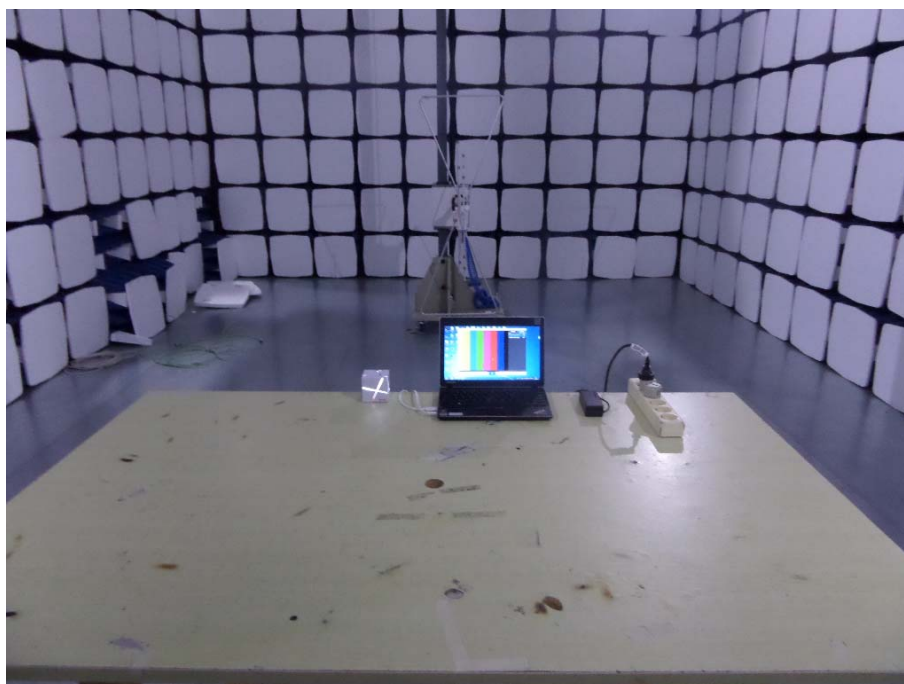

EXHIBIT 4 - TEST SETUP PHOTOGRAPHS

Conducted Emission Test Setup

Radiation Emission Test Setup

Radiation Emission Test Setup (Below 30MHz)

Radiation Emission Test Setup (30MHz to 1GHz)

Radiation Emission Test Setup (Above 1GHz)