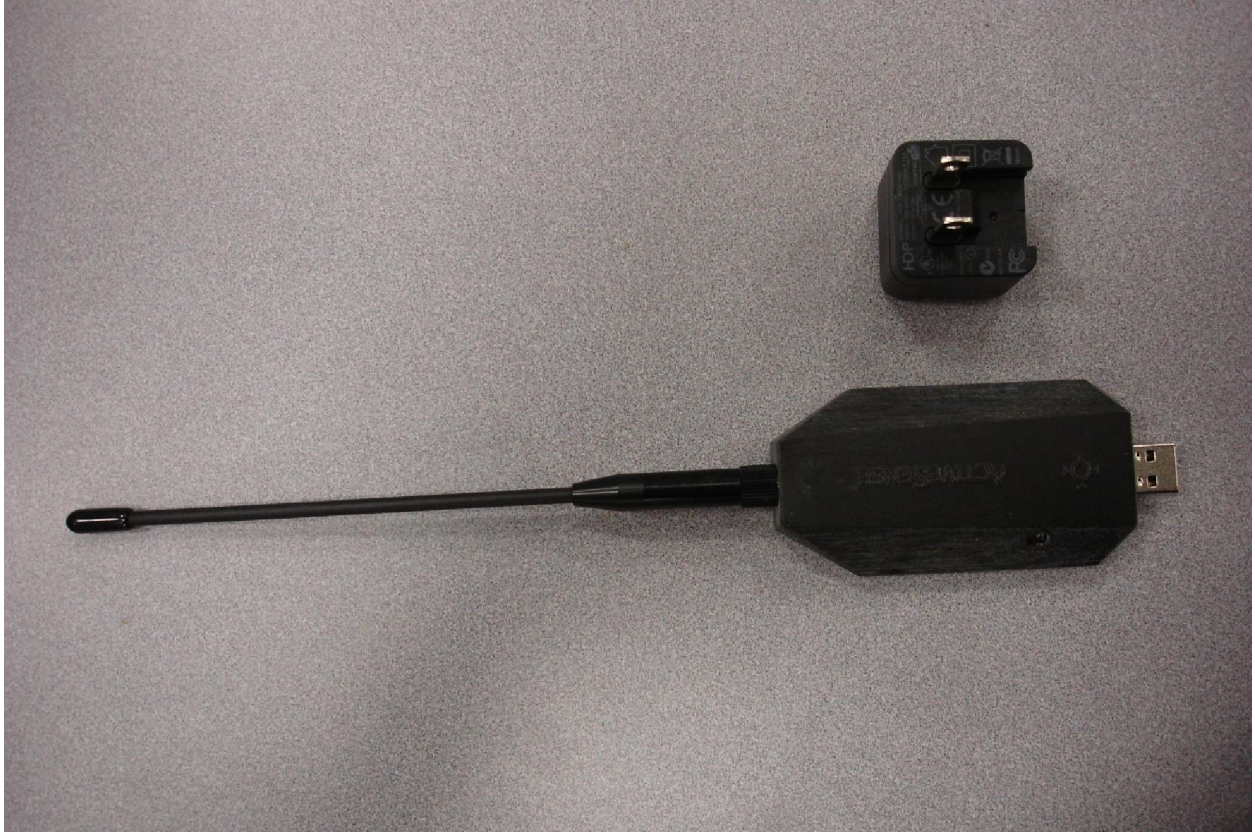

External Photos of the Range Extender

Top and side views of the Range Extender. AC to USB power adaptor three sides shown. LED hole and magnet placement area shown.

Bottom and side views of the Range Extender. AC plug on AC to USB power adaptor shown.

Top of Range Extender shown with AC to USB power adaptor detached. Note: Adaptor was supplied Range Extender.

Bottom view of Range Extender shown. AC to USB power adaptor shown with USB output port up. AC plug is collapsed. Note: All screws were present during testing (one missing in photo).