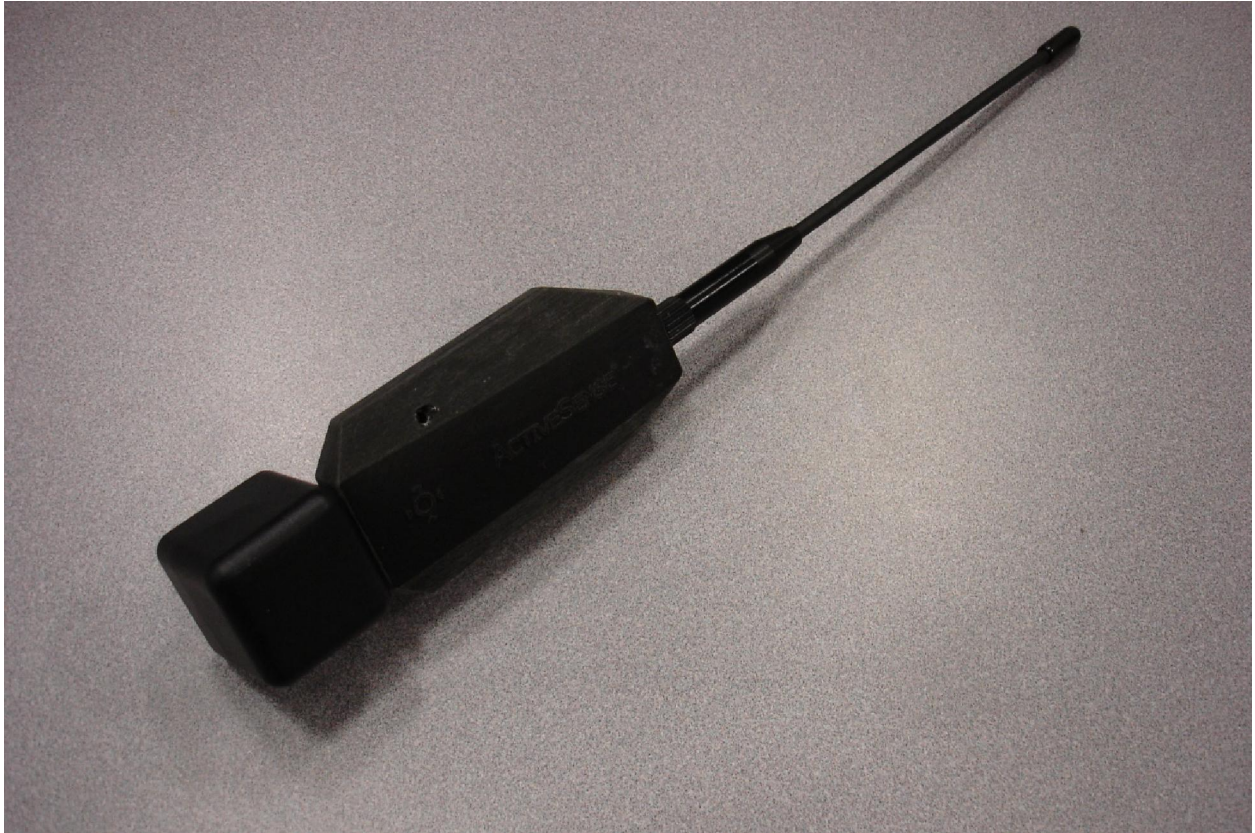

External Photos of the Range Extender

Top and side views of the Range Extender. AC to USB power adaptor three sides shown. LED hole and magnet placement area shown.

Bottom and side views of the Range Extender. AC plug on AC to USB power adaptor shown.

Top of Range Extender shown with AC to USB power adaptor detached. Note: Adaptor was supplied Range Extender.

Bottom view of Range Extender shown. AC to USB power adaptor shown with USB output port up. AC plug is collapsed. Note: All screws were present during testing (one missing in photo).