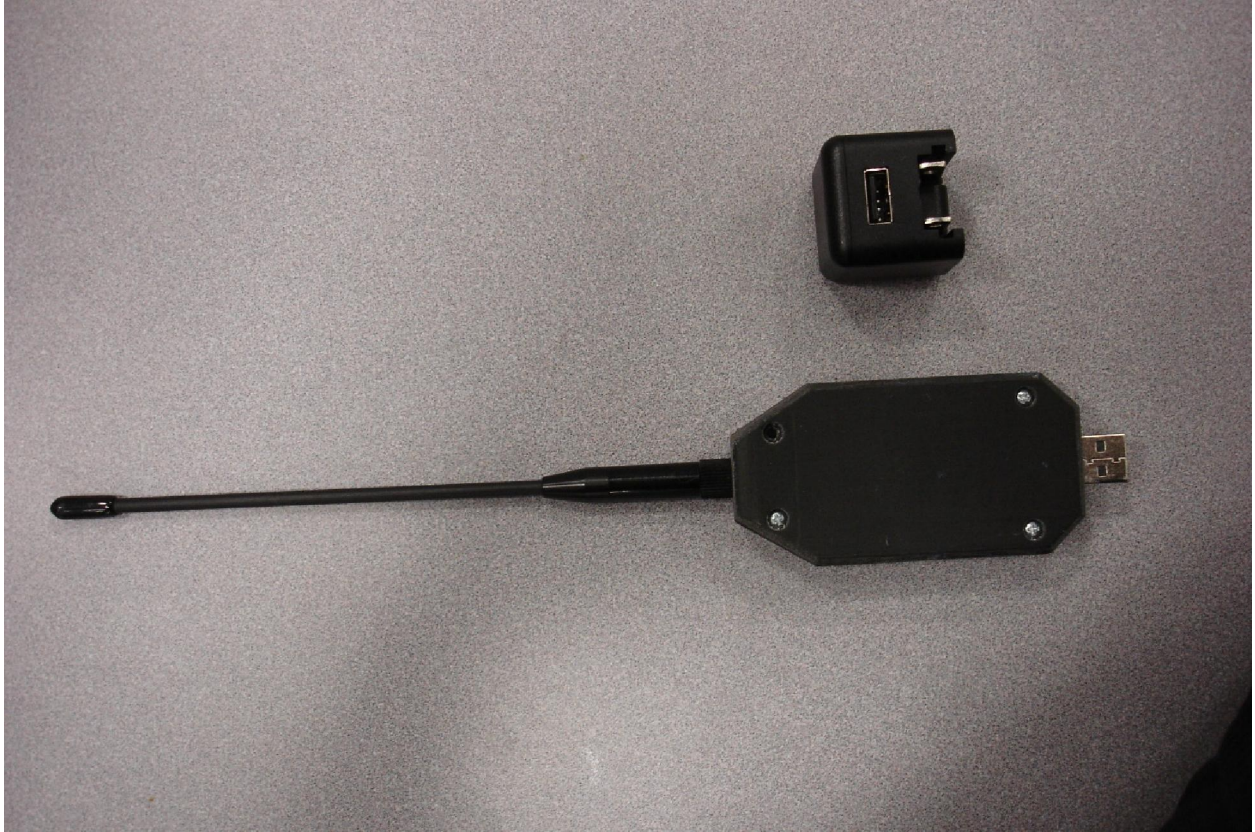

External Photos of the Range Extender

Top and side views of the Range Extender. AC to USB power adaptor three sides shown. LED hole and magnet placement area shown.

Bottom and side views of the Range Extender. AC plug on AC to USB power adaptor shown.

Top of Range Extender shown with AC to USB power adaptor detached. Note: Adaptor was supplied Range Extender.

Bottom view of Range Extender shown. AC to USB power adaptor shown with USB output port up. AC plug is collapsed. Note: All screws were present during testing (one missing in photo).