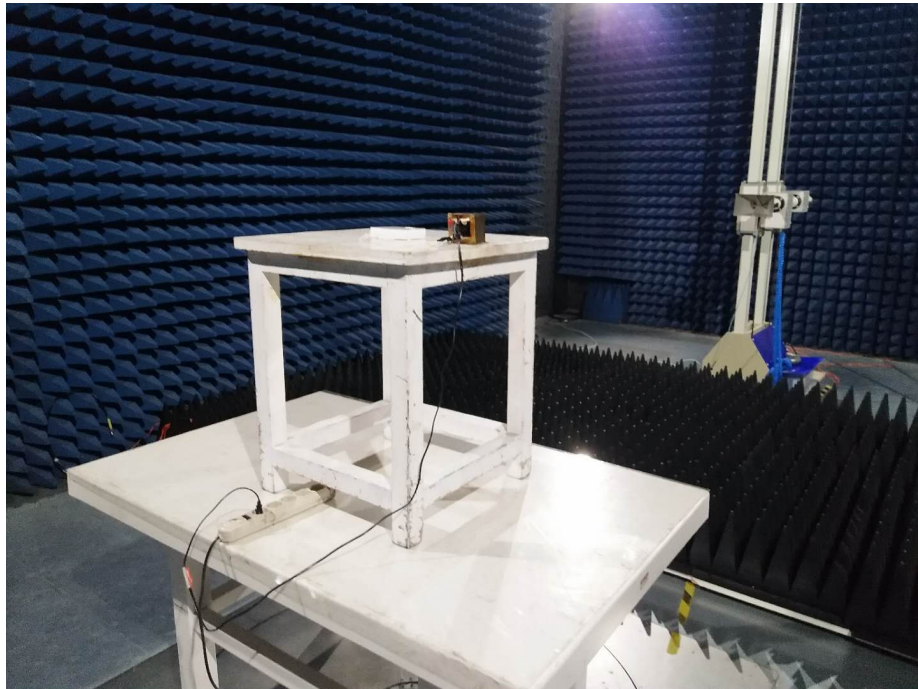

## Photographs- Model ADC-T3000 Test Setup Photos

### Photograph – Radiation Spurious Emission

Test frequency from 9 kHz to 30 MHz

Test frequency from 30 MHz to 1 GHz

Test frequency from 1GHz to 10 GHz

**Photograph – Conducted Emission Test Setup**