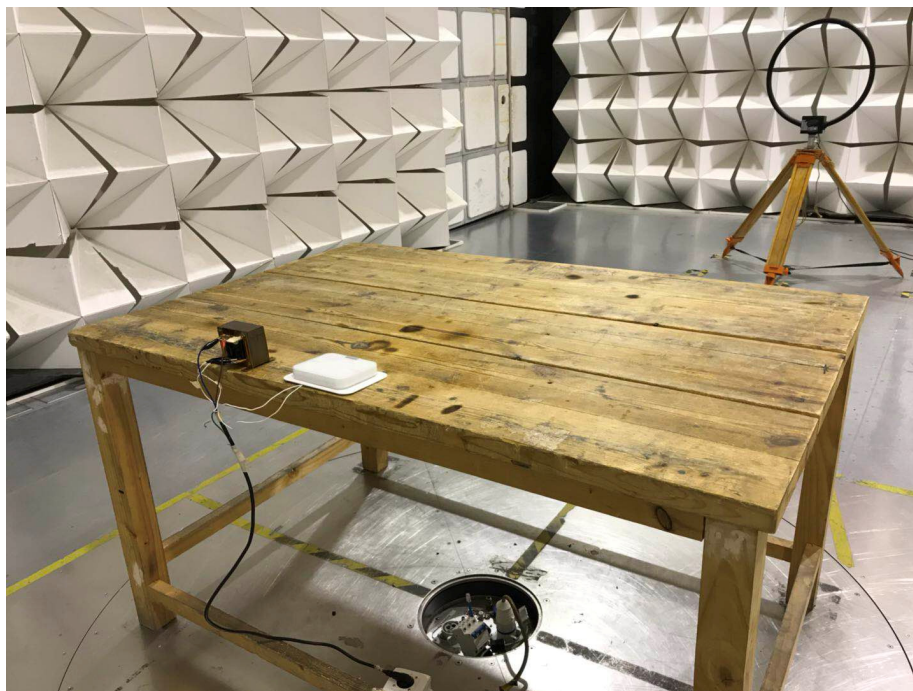

## Photographs- Model ADC-T3000 Test Setup Photos

### Photograph – Radiation Spurious Emission

Test frequency from 9 kHz to 30 MHz

Test frequency from 30 MHz to 1 GHz

Test frequency from 1GHz to 10 GHz

**Photograph – Conducted Emission Test Setup**