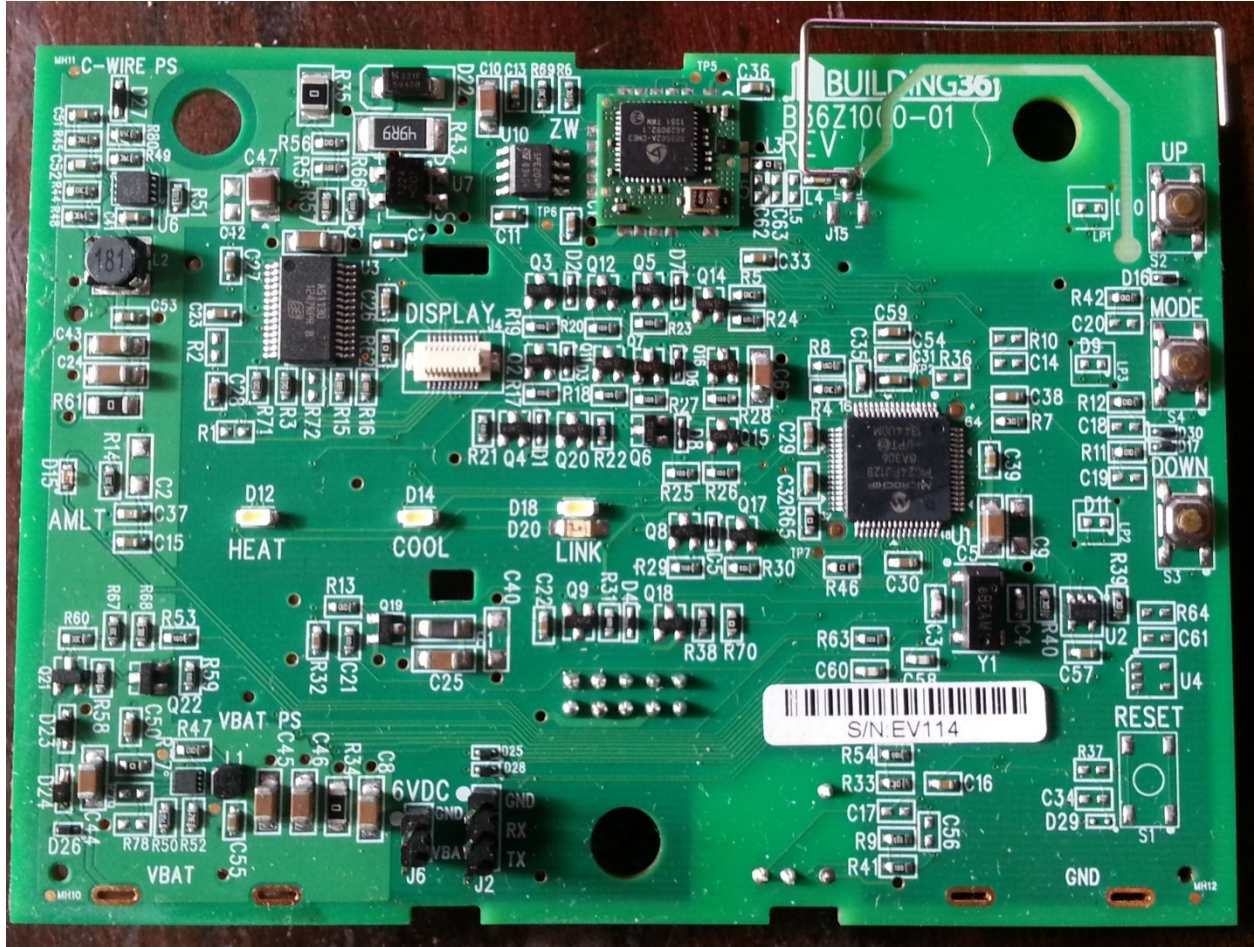

BUILDING 36 TECHNOLOGIES, LLC.
FCC ID: 2AC3T-B36T10RA
IC: 12323A-B36T10RA

INTERNAL PHOTOS

BUILDING36

B36Z1000-00 REV 3

PIC
Z WAVE
HVAC. I/O

IP4
IP3
IP2
IP1

J3

K7