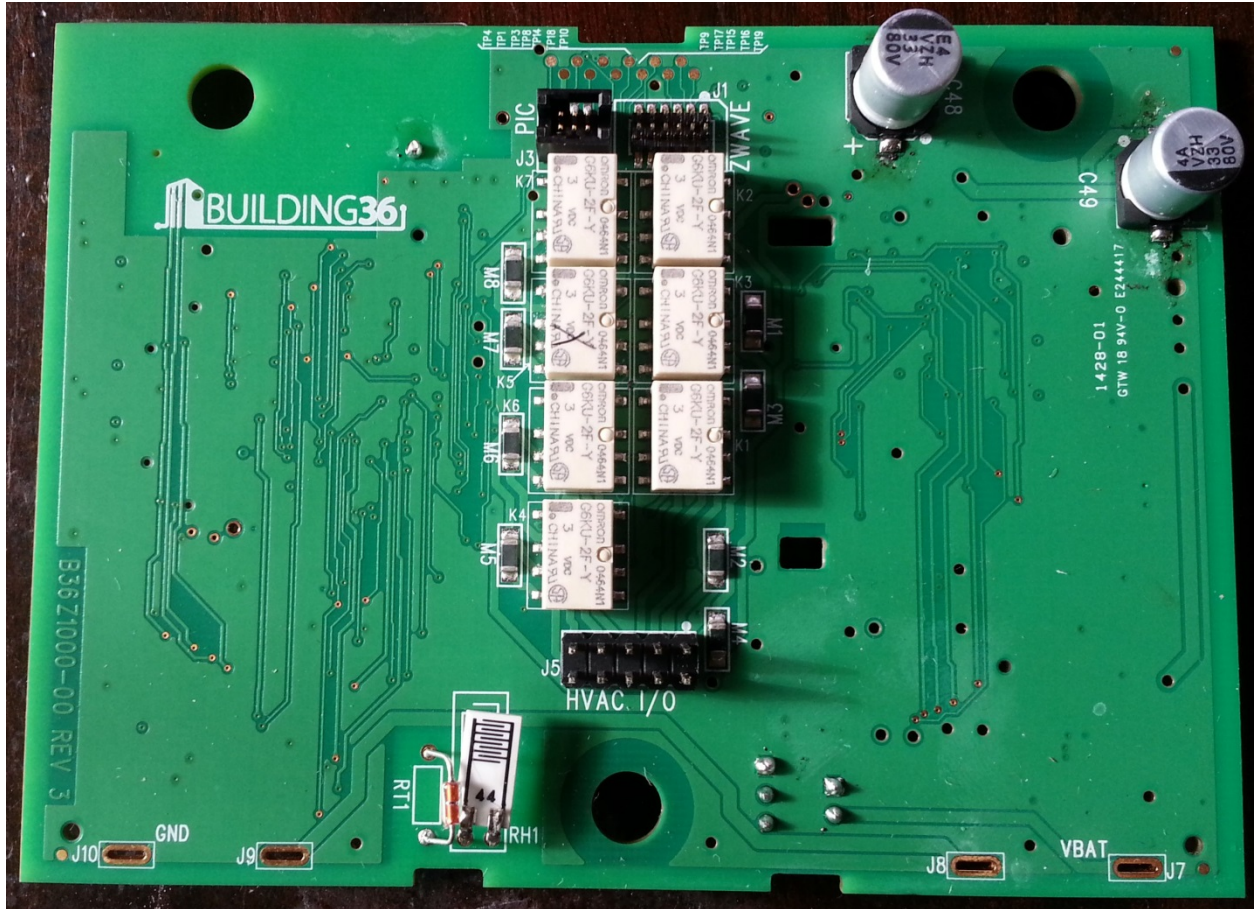

BUILDING 36 TECHNOLOGIES, LLC.
FCC ID: 2AC3T-B36T10RA
IC: 12323A-B36T10RA

INTERNAL PHOTOS

BUILDING36

B36Z1000-00 REV 3

PIC
Z WAVE
HVAC. I/O

IP4
IP3
IP2
IP1

J3

K7