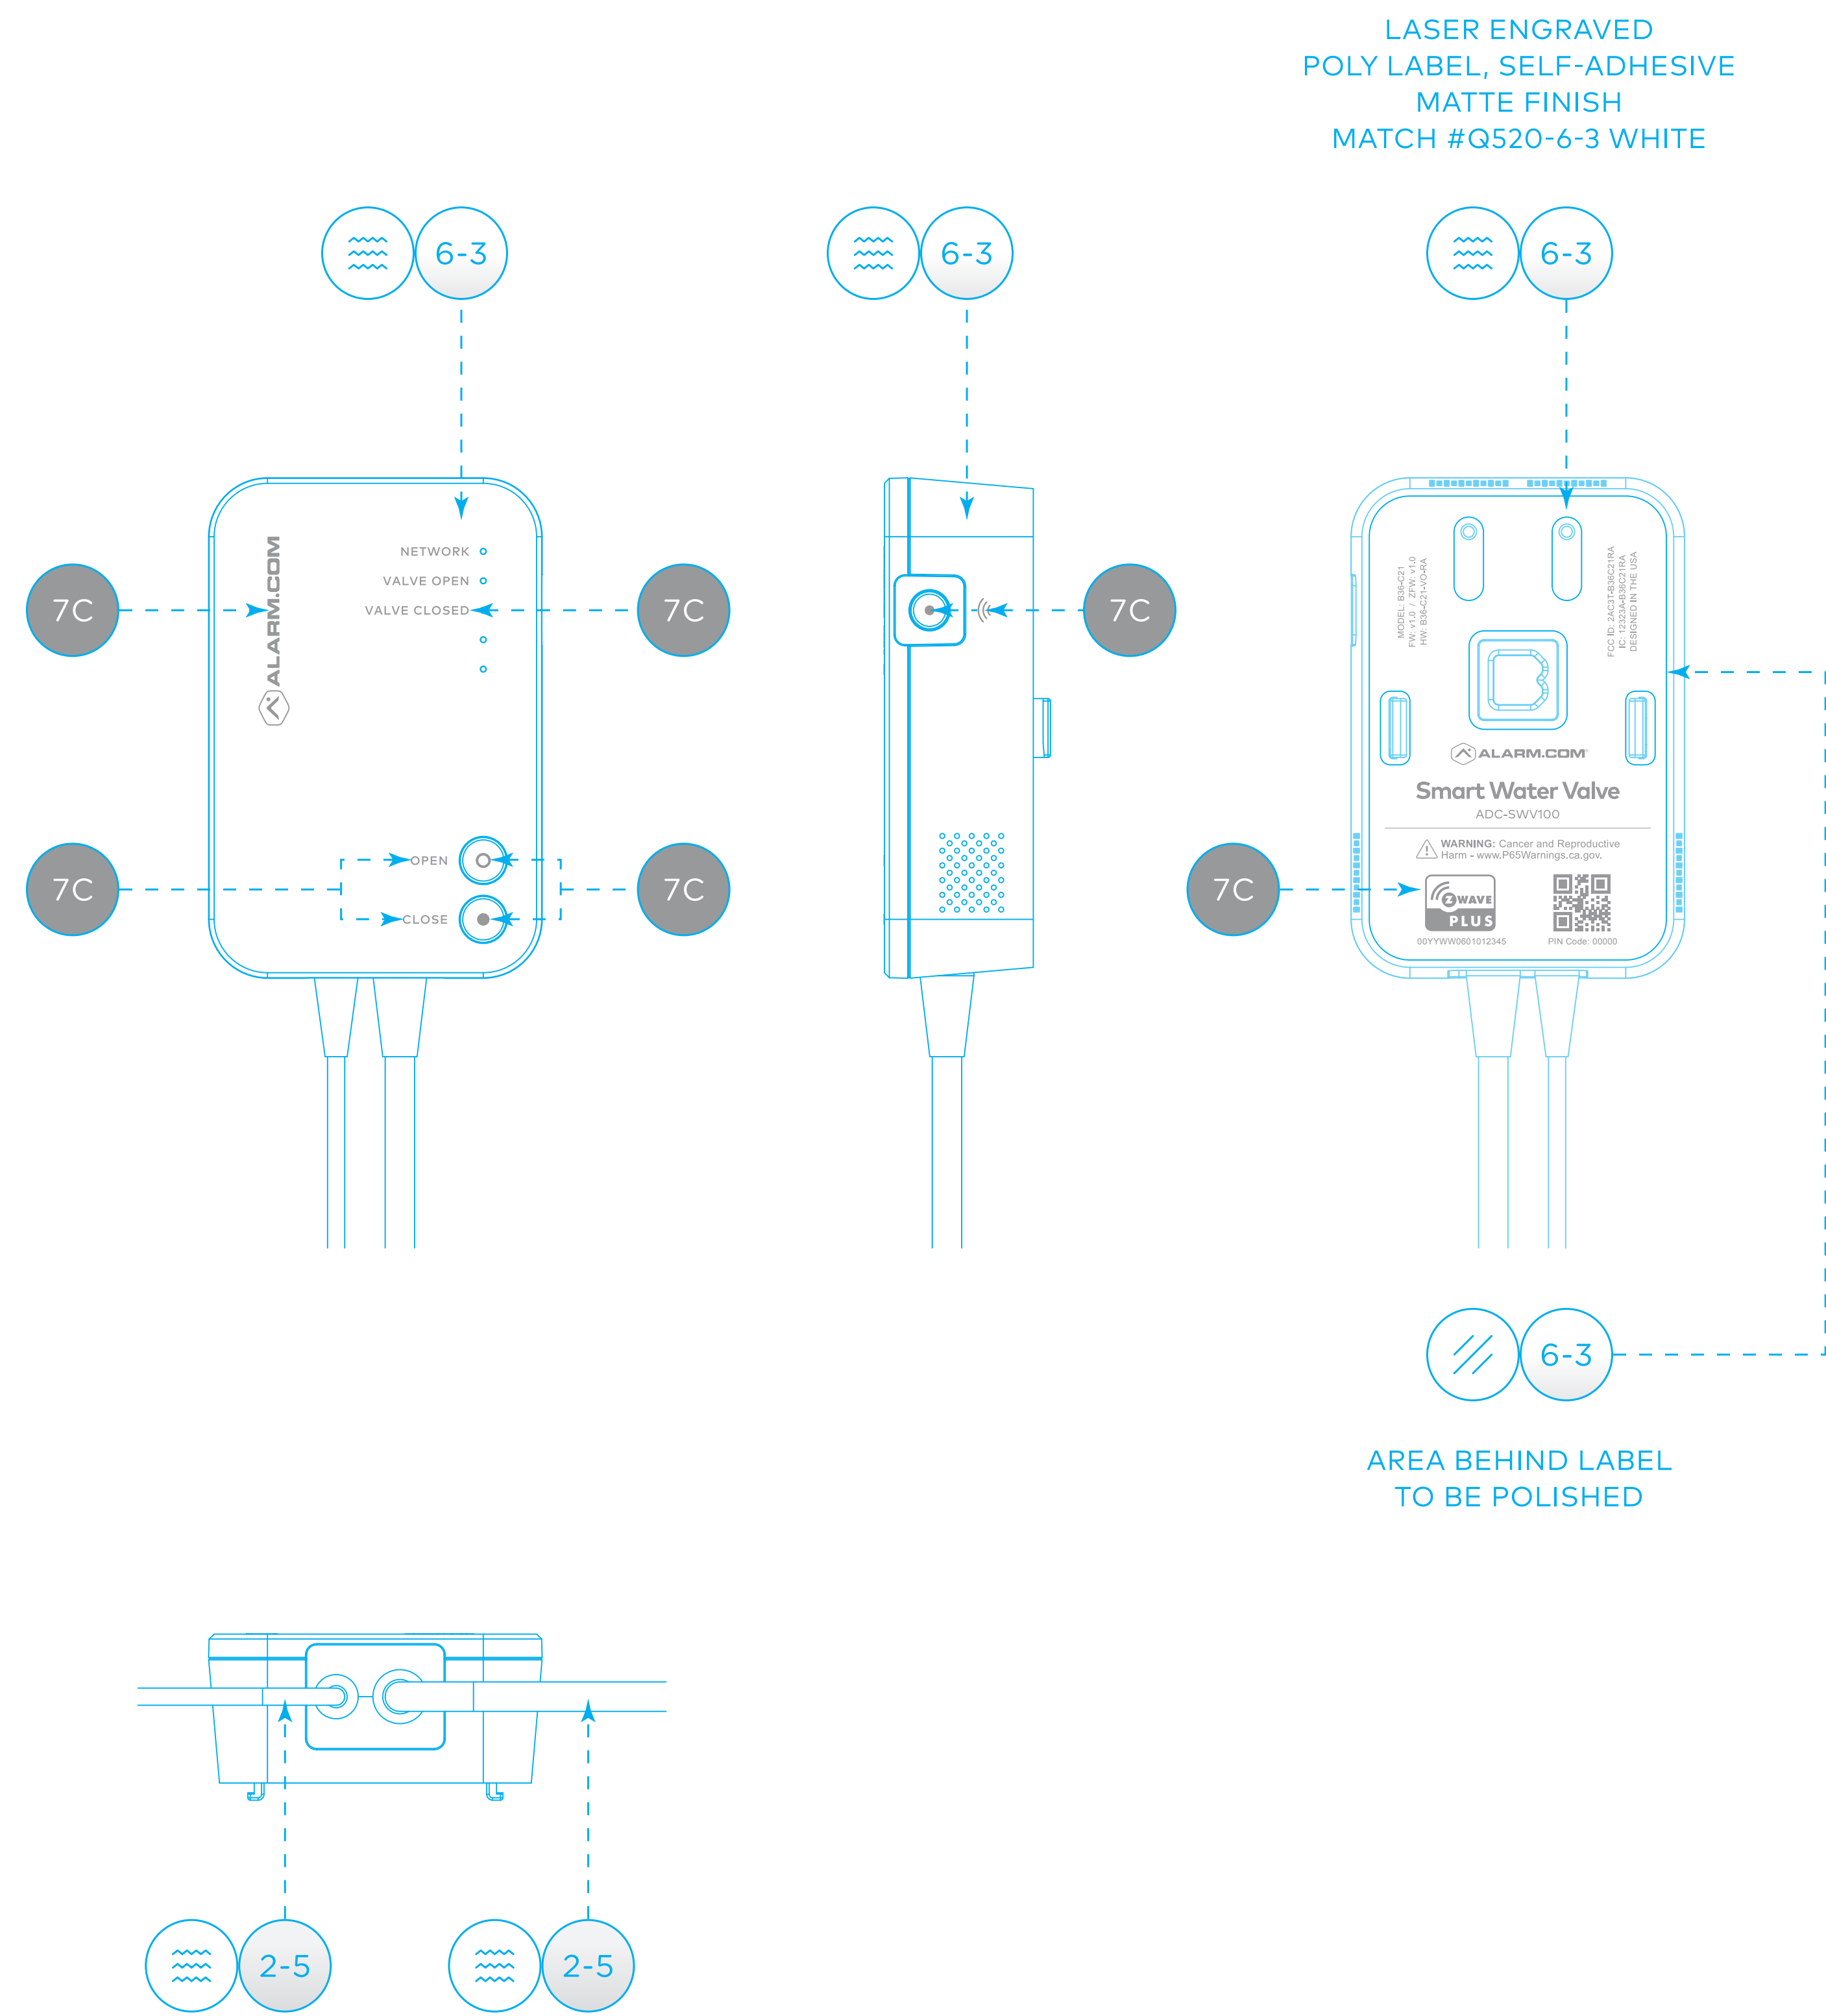

HEAD UNIT

POWER SUPPLY

2-5 DRAWINGS NOT AVAILABLE
BODY: MATTE FINISH
MATCH PANTONE PLASTICS
#Q716-2-5 GRAY

6-3 LABEL: MATTE FINISH
MATCH PANTONE PLASTICS
#Q520-6-3 WHITE

WALL BRACKET

CABLES / HARNESS

ALL CONNECTORS TO BE
BLACK MATTE

6-3 WHITE
MATCH PANTONE PLASTICS
#Q520-6-3

7-3 BLACK
MATCH PANTONE PLASTICS
#Q520-7-3

2-5 GRAY
MATCH PANTONE PLASTICS
#Q716-2-5

5C GRAY
MATCH PMS COLOR BRIDGE
COOL GRAY 5 C

7C GRAY
MATCH PMS COLOR BRIDGE
COOL GRAY 7 C

MATTE
MATCH MOLD-TECH TEXTURE
#11500

POLISHED
MIRROR-LIKE SURFACE
HIGH-GLOSS

WATER VALVE CMF
06-14-19 • SCALE: 1 = 1