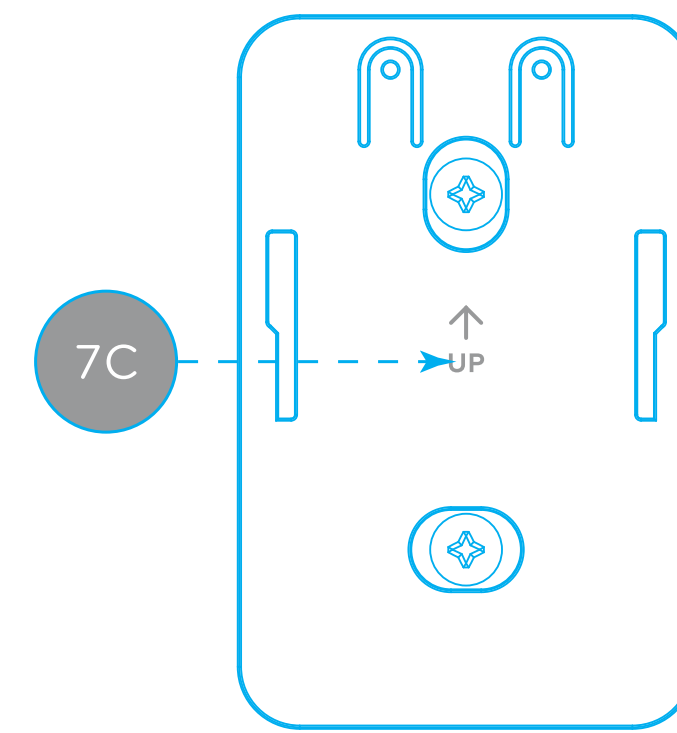

HEAD UNIT

POWER SUPPLY

2-5 DRAWINGS NOT AVAILABLE
BODY: MATTE FINISH
MATCH PANTONE PLASTICS
#Q716-2-5 GRAY

6-3 LABEL: MATTE FINISH
MATCH PANTONE PLASTICS
#Q520-6-3 WHITE

WALL BRACKET

CABLES / HARNESS

ALL CONNECTORS TO BE
BLACK MATTE

MATTE
MATCH MOLD-TECH TEXTURE
#11500

POLISHED
MIRROR-LIKE SURFACE
HIGH-GLOSS

WATER VALVE CMF
06-14-19 • SCALE: 1 = 1