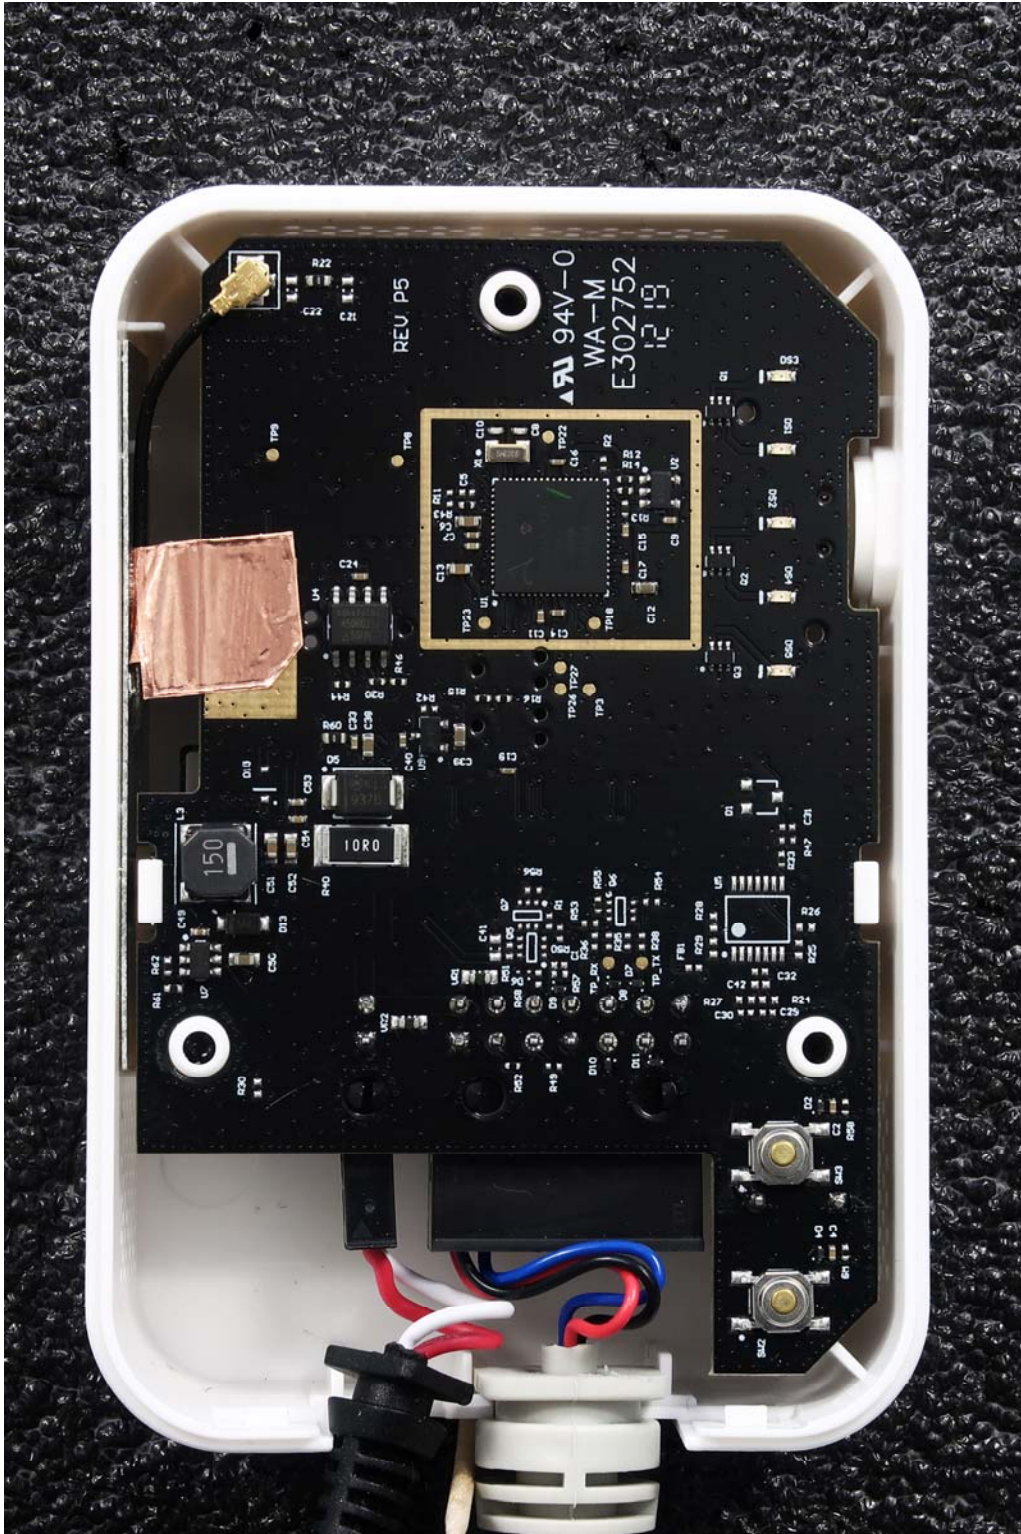

Internal Photos – B36-C21

Rear Cover removed (PCB rear)

PCB Front

Antenna PCB in case

Antenna PCB Front

Antenna PCB Rear